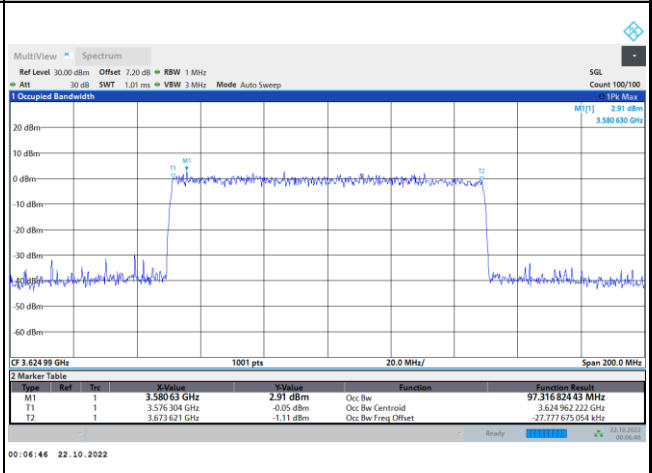

FR1 N77 / 10MHz / CP OFDM / Middle Channel / Full RB

QPSK

16QAM

64QAM

256QAM

FR1 N77 / 15MHz / CP OFDM / Middle Channel / Full RB

QPSK

16QAM