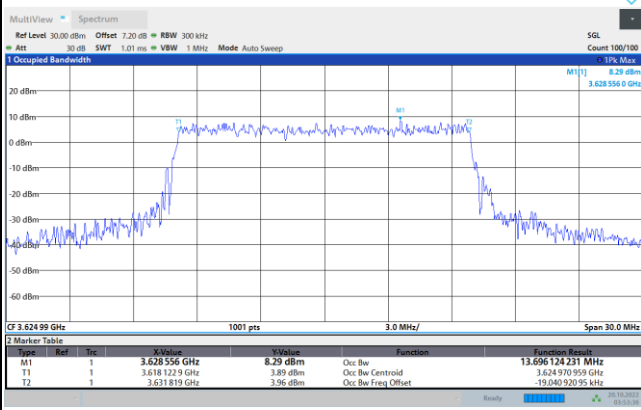

64QAM

256QAM