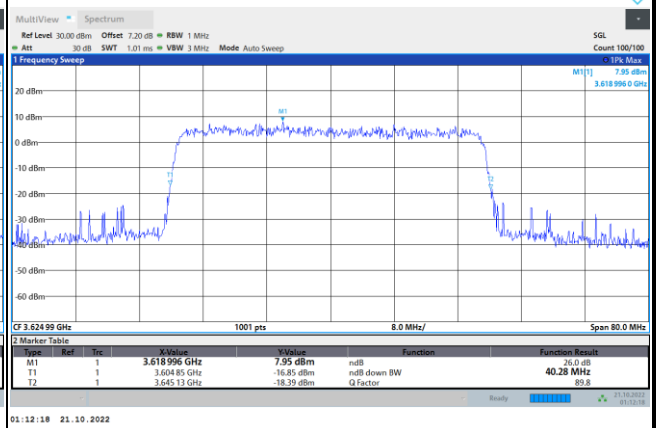

64QAM

256QAM