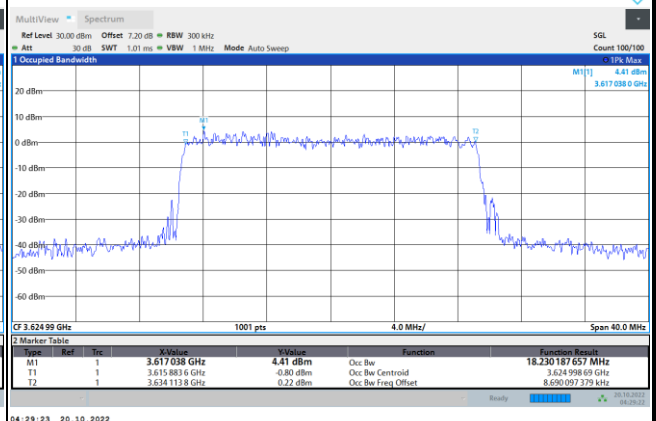

64QAM

256QAM

FR1 N77 / 20MHz / CP OFDM / Middle Channel / Full RB

QPSK

16QAM

64QAM

256QAM

FR1 N77 / 30MHz / CP OFDM / Middle Channel / Full RB