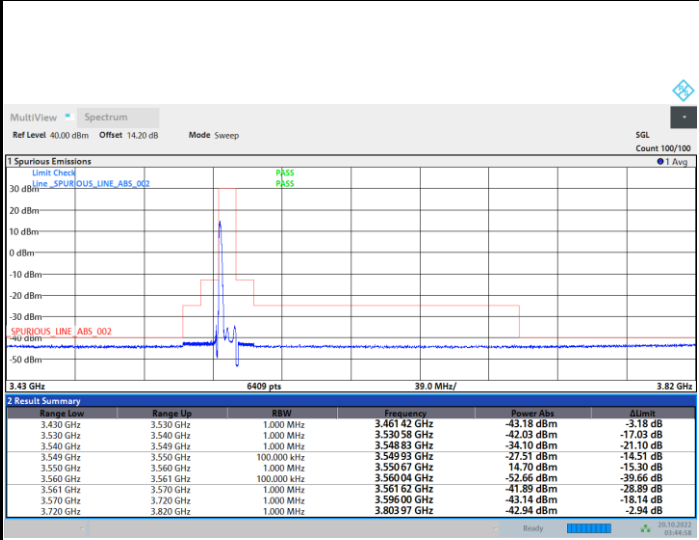

Unwanted Emission (MASK)

FR1 N77 / 10MHz / CP OFDM / QPSK

Lowest Channel

1RB0

1RBmax