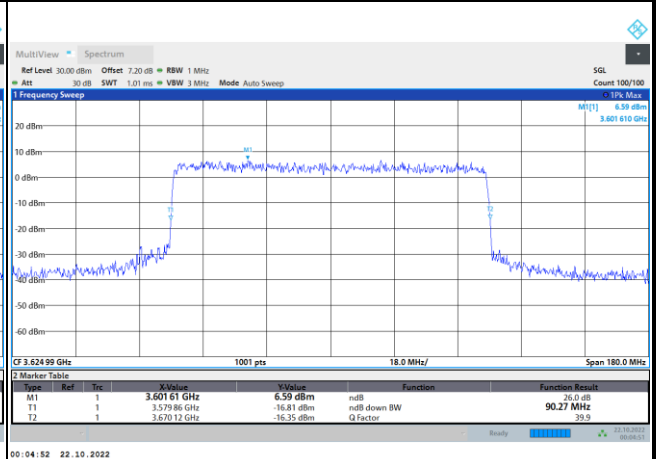

FR1 N77 / 90MHz / CP OFDM / Middle Channel / Full RB

QPSK

16QAM

64QAM

256QAM