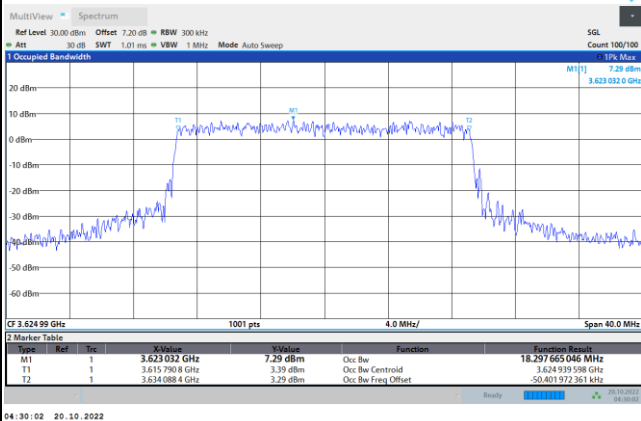

64QAM

256QAM

FR1 N77 / 20MHz / CP OFDM / Middle Channel / Full RB

QPSK

16QAM

64QAM

256QAM

FR1 N77 / 30MHz / CP OFDM / Middle Channel / Full RB