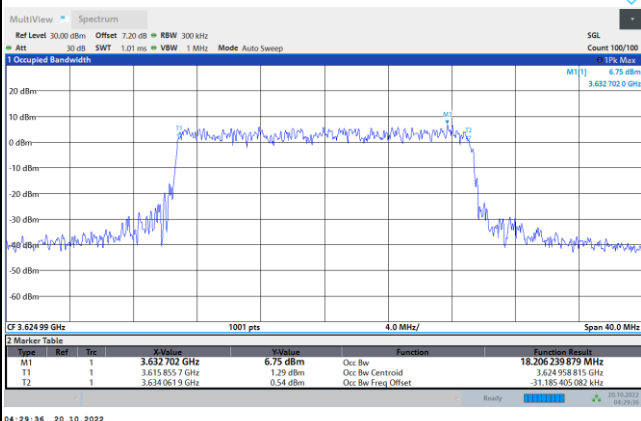

64QAM

256QAM

FR1 N77 / 20MHz / CP OFDM / Middle Channel / Full RB

QPSK

16QAM

64QAM

256QAM

FR1 N77 / 30MHz / CP OFDM / Middle Channel / Full RB