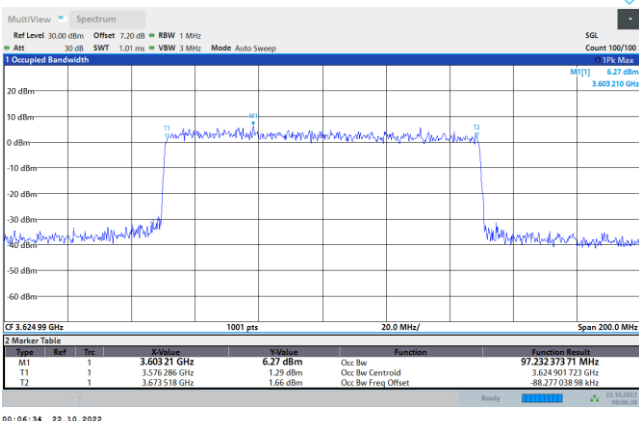

64QAM

256QAM

FR1 N77 / 100MHz / CP OFDM / Middle Channel / Full RB

QPSK

16QAM

64QAM

256QAM

Unwanted Emission (MASK)