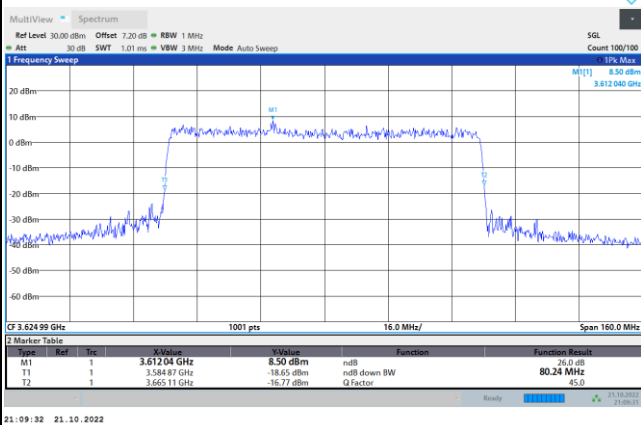

16QAM

64QAM

256QAM

FR1 N77 / 80MHz / CP OFDM / Middle Channel / Full RB

QPSK

16QAM

64QAM

256QAM