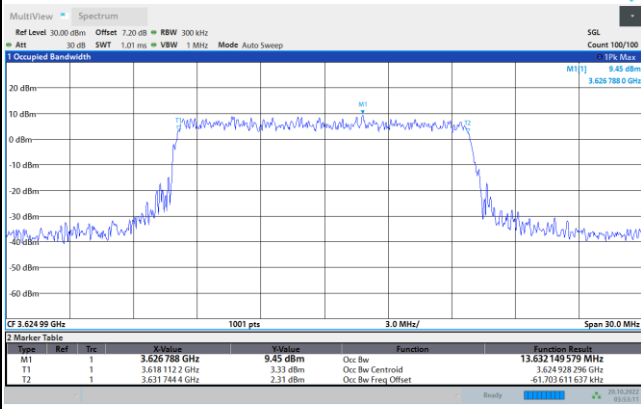

FR1 N77 / 10MHz / CP OFDM / Middle Channel / Full RB

QPSK

16QAM

64QAM

256QAM

FR1 N77 / 15MHz / CP OFDM / Middle Channel / Full RB

QPSK

16QAM