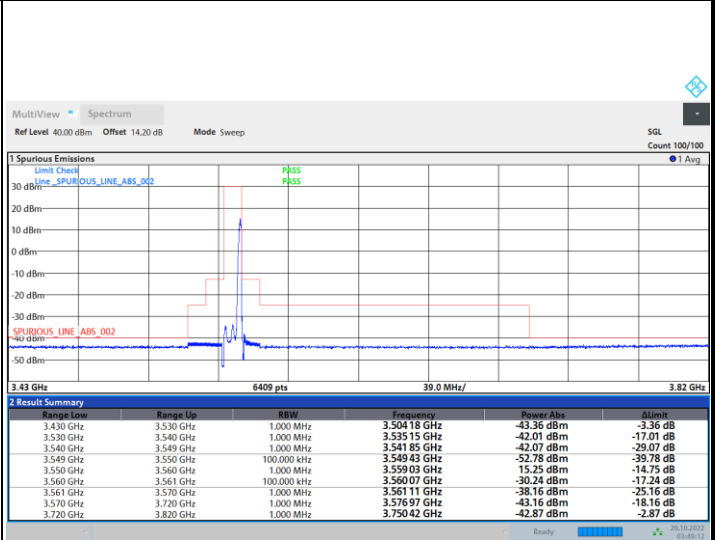

Unwanted Emission (MASK)

FR1 N77 / 10MHz / CP OFDM / QPSK

Lowest Channel

1RB0

1RBmax