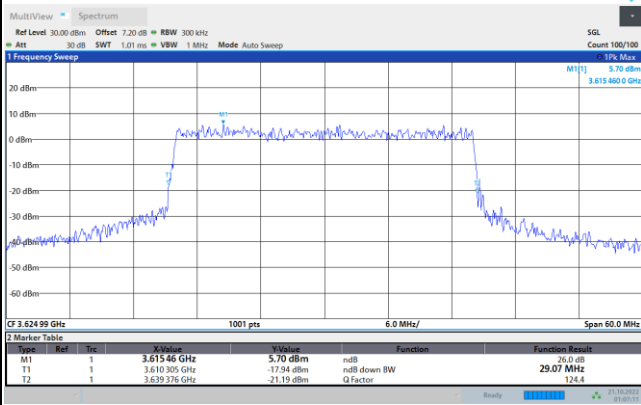

64QAM

256QAM

FR1 N77 / 30MHz / CP OFDM / Middle Channel / Full RB

QPSK

16QAM

64QAM

256QAM

FR1 N77 / 40MHz / CP OFDM / Middle Channel / Full RB