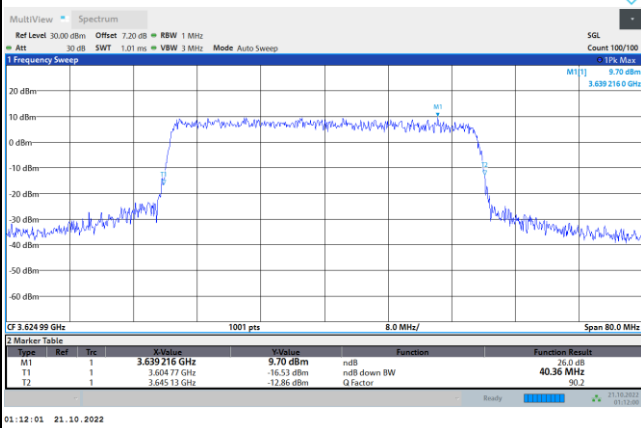

64QAM

256QAM