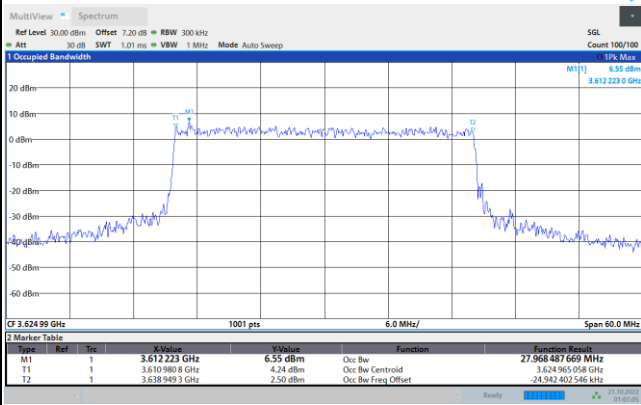

FR1 N77 / 30MHz / CP OFDM / Middle Channel / Full RB

QPSK

16QAM