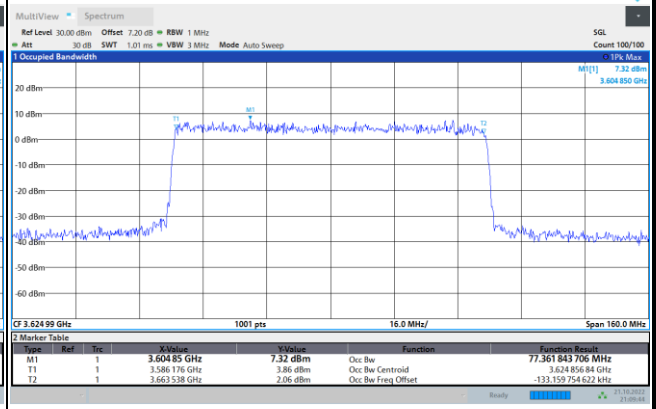

FR1 N77 / 80MHz / CP OFDM / Middle Channel / Full RB

QPSK

16QAM

64QAM

256QAM