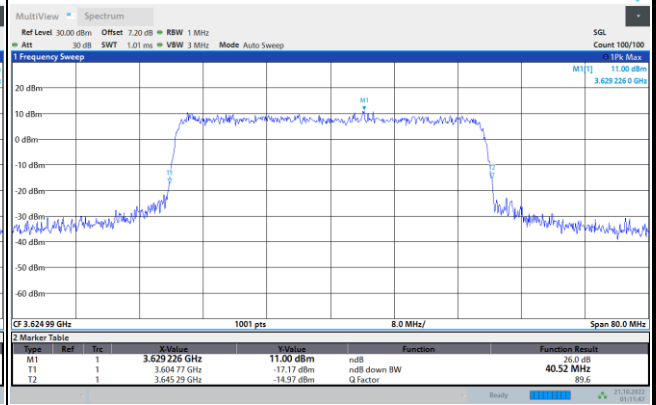

FR1 N77 / 40MHz / CP OFDM / Middle Channel / Full RB

QPSK

16QAM