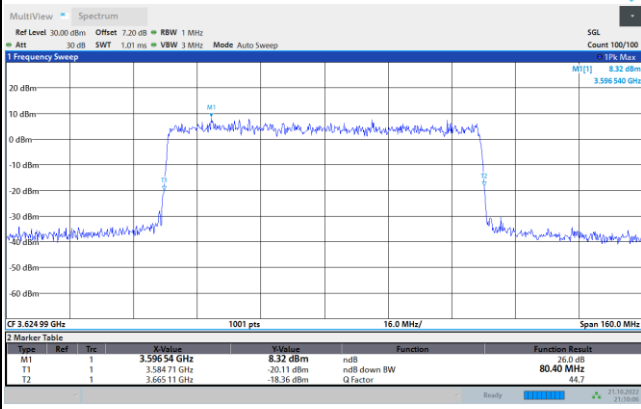

16QAM

64QAM

256QAM

FR1 N77 / 80MHz / CP OFDM / Middle Channel / Full RB

QPSK

16QAM

64QAM

256QAM