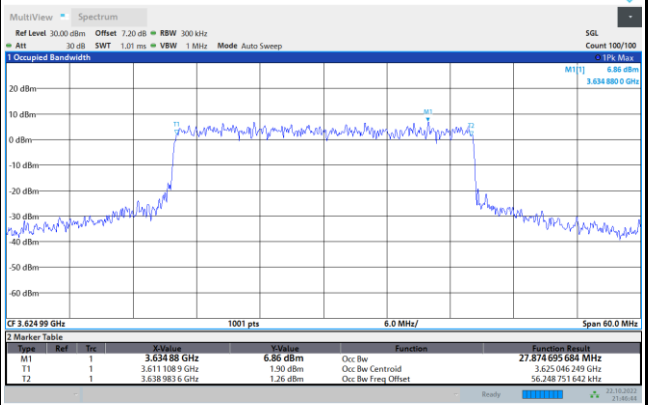

FR1 N77 / 30MHz / CP OFDM / Middle Channel / Full RB

QPSK

16QAM