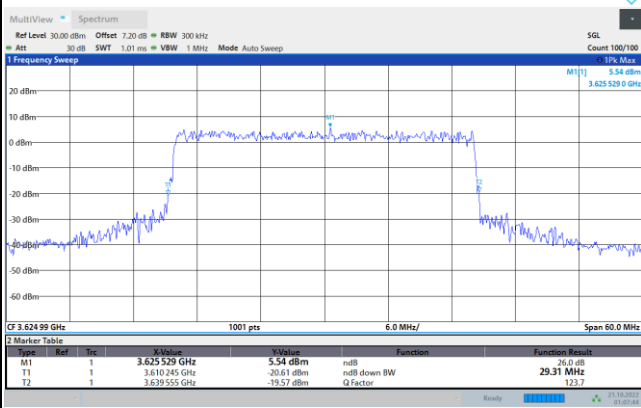

64QAM

256QAM

FR1 N77 / 30MHz / CP OFDM / Middle Channel / Full RB

QPSK

16QAM

64QAM

256QAM

FR1 N77 / 40MHz / CP OFDM / Middle Channel / Full RB