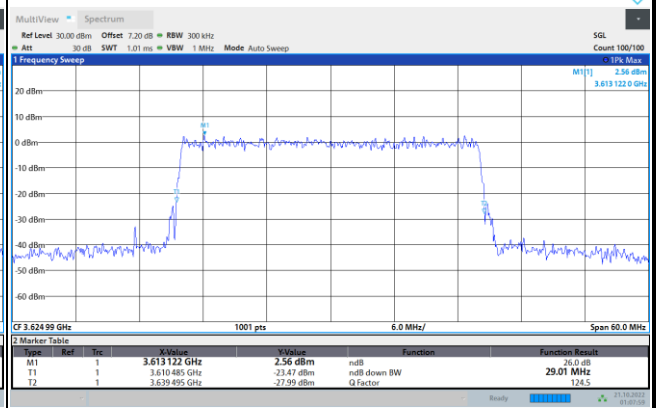

64QAM

256QAM

FR1 N77 / 30MHz / CP OFDM / Middle Channel / Full RB

QPSK

16QAM

64QAM

256QAM

FR1 N77 / 40MHz / CP OFDM / Middle Channel / Full RB