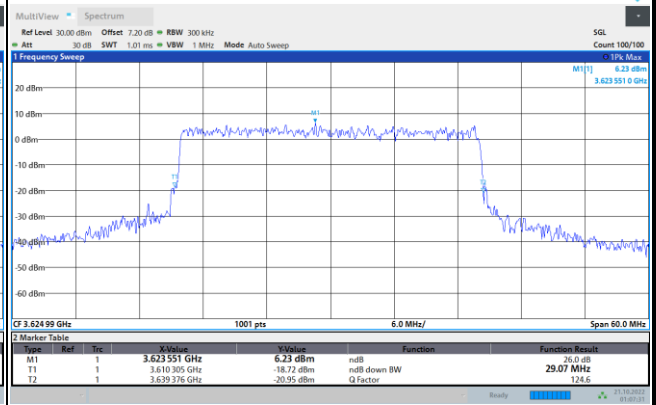

64QAM

256QAM

FR1 N77 / 30MHz / CP OFDM / Middle Channel / Full RB

QPSK

16QAM

64QAM

256QAM

FR1 N77 / 40MHz / CP OFDM / Middle Channel / Full RB