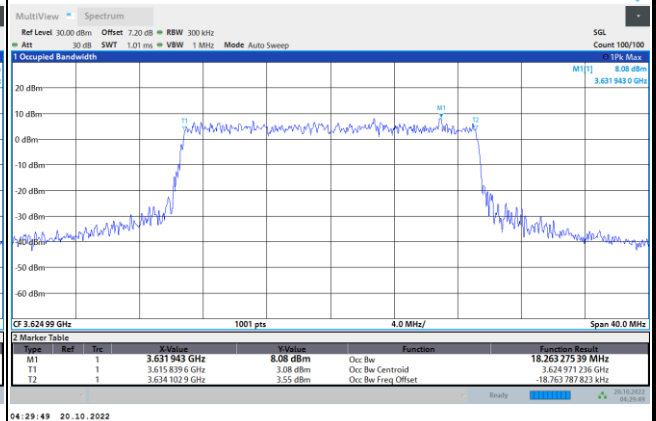

64QAM

256QAM

FR1 N77 / 20MHz / CP OFDM / Middle Channel / Full RB

QPSK

16QAM

64QAM

256QAM

FR1 N77 / 30MHz / CP OFDM / Middle Channel / Full RB