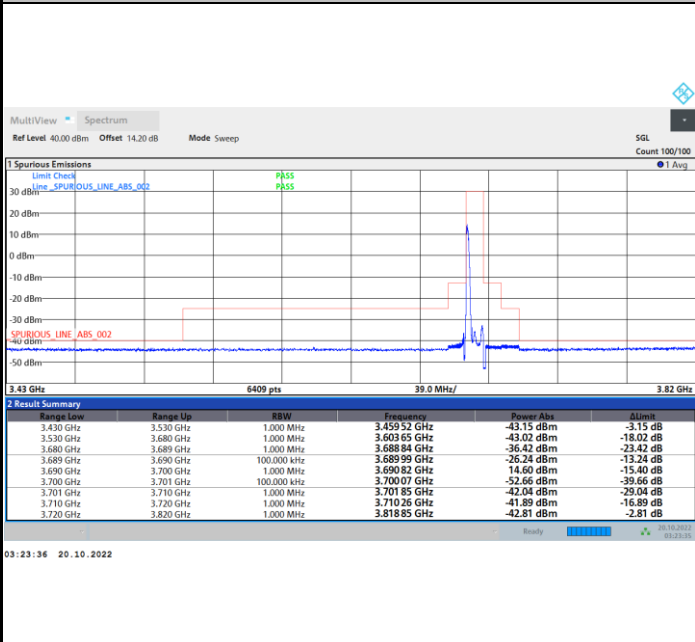

1RBmax

Full RB

FR1 N77 / 10MHz / CP OFDM / QPSK

Highest Channel

1RB0

1RBmax

Full RB