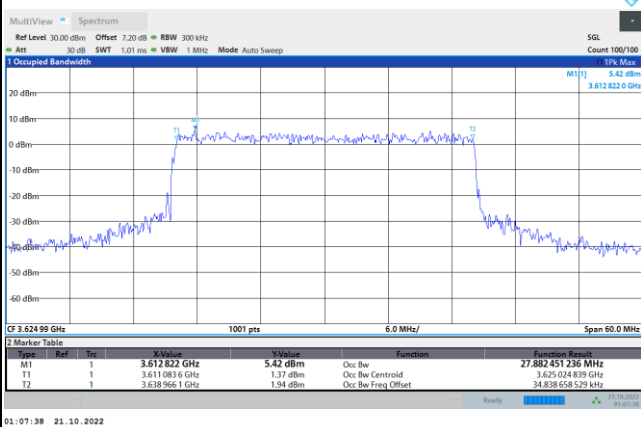

64QAM

256QAM