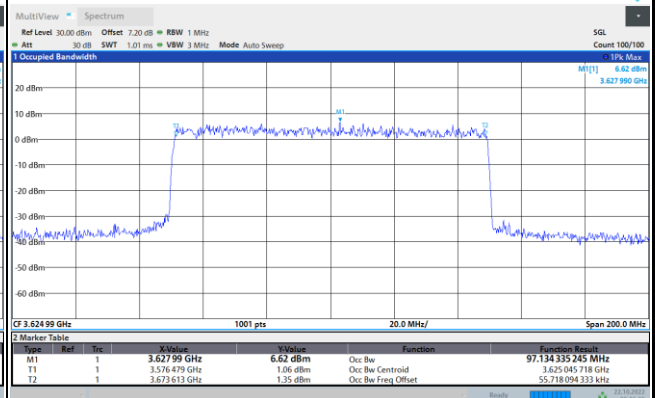

64QAM

256QAM

FR1 N77 / 100MHz / CP OFDM / Middle Channel / Full RB

QPSK

16QAM

64QAM

256QAM

Unwanted Emission (MASK)