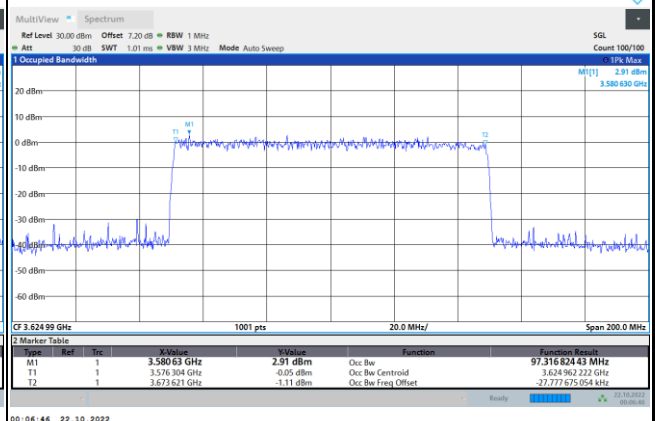

64QAM

256QAM

FR1 N77 / 100MHz / CP OFDM / Middle Channel / Full RB

QPSK

16QAM

64QAM

256QAM

Unwanted Emission (MASK)