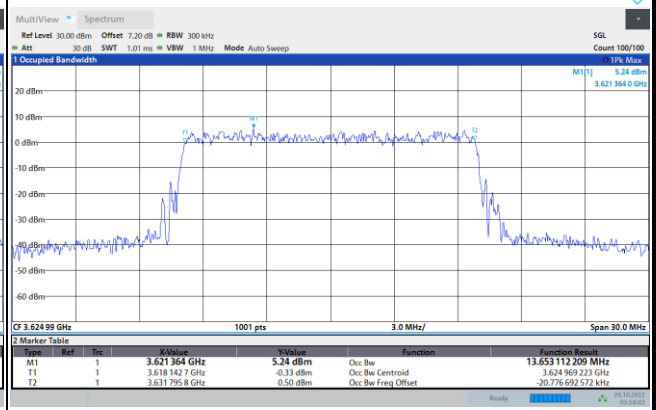

64QAM

256QAM