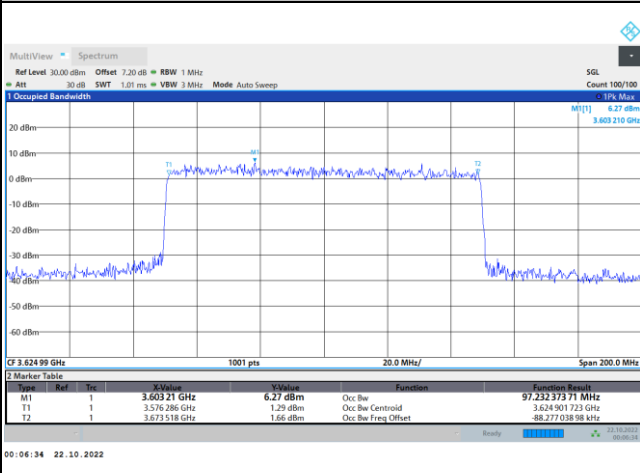

FR1 N77 / 10MHz / CP OFDM / Middle Channel / Full RB

QPSK

16QAM

64QAM

256QAM

FR1 N77 / 15MHz / CP OFDM / Middle Channel / Full RB

QPSK

16QAM