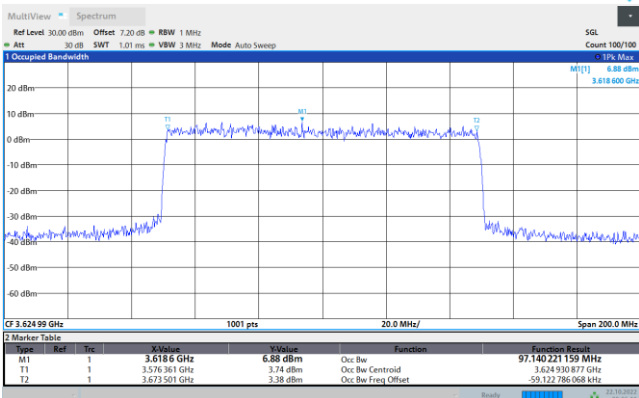

64QAM

256QAM

FR1 N77 / 100MHz / CP OFDM / Middle Channel / Full RB

QPSK

16QAM

64QAM

256QAM

Unwanted Emission (MASK)