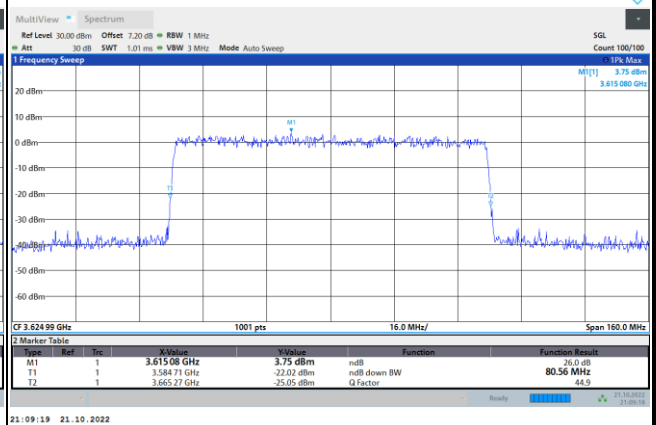

16QAM

64QAM

256QAM

FR1 N77 / 80MHz / CP OFDM / Middle Channel / Full RB

QPSK

16QAM

64QAM

256QAM