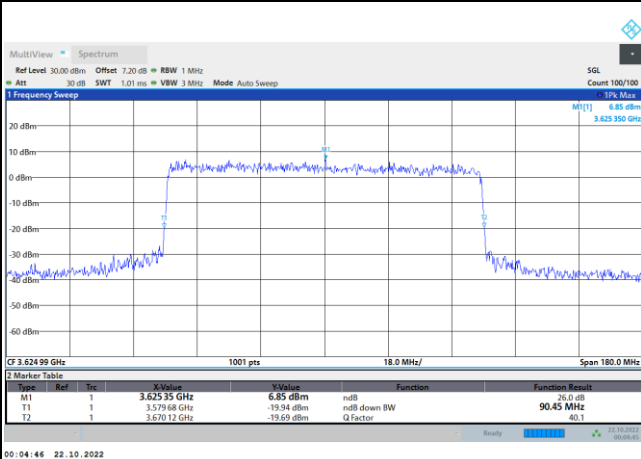

FR1 N77 / 90MHz / CP OFDM / Middle Channel / Full RB

QPSK