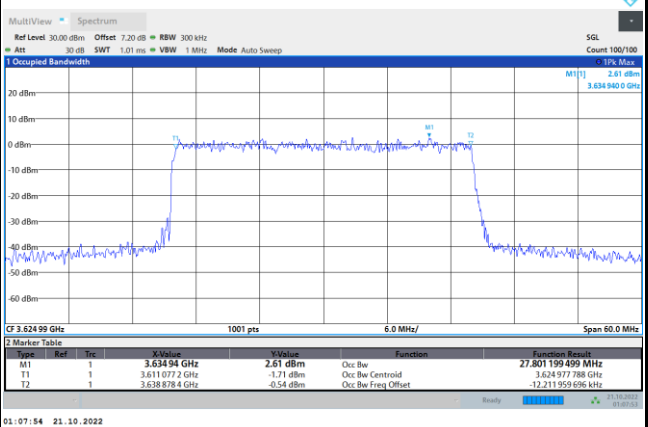

64QAM

256QAM