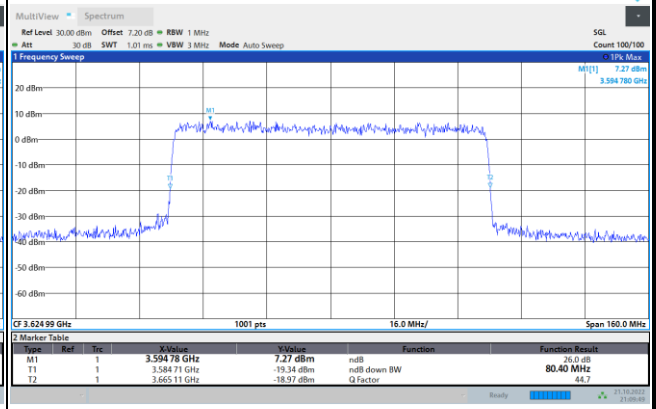

16QAM

64QAM

256QAM

FR1 N77 / 80MHz / CP OFDM / Middle Channel / Full RB

QPSK

16QAM

64QAM

256QAM