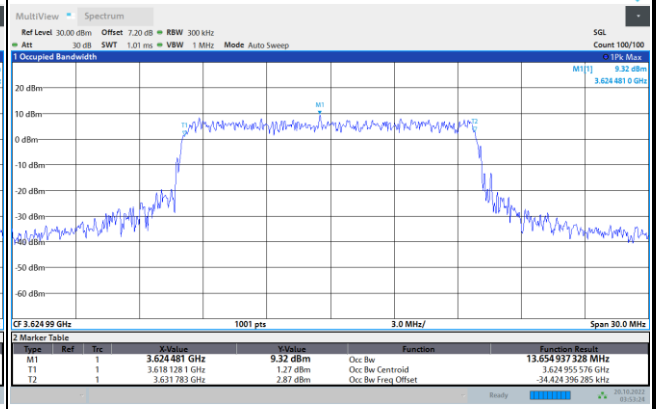

FR1 N77 / 10MHz / CP OFDM / Middle Channel / Full RB

QPSK

16QAM

64QAM

256QAM

FR1 N77 / 15MHz / CP OFDM / Middle Channel / Full RB

QPSK

16QAM