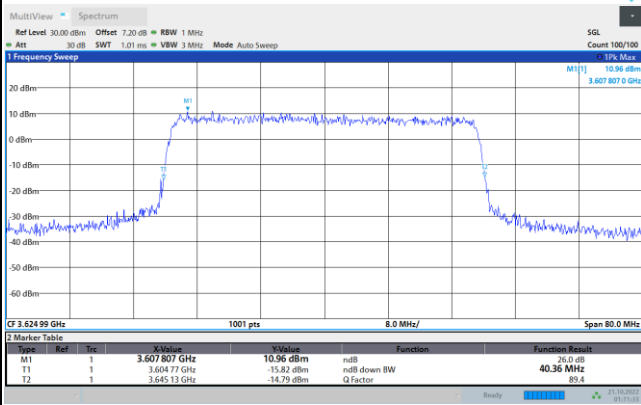

FR1 N77 / 40MHz / CP OFDM / Middle Channel / Full RB

QPSK

16QAM