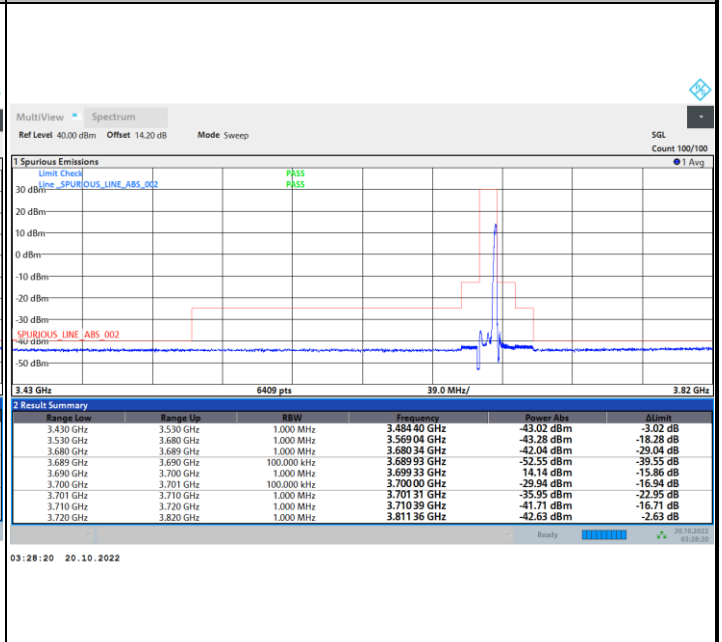

1RBmax

Full RB

FR1 N77 / 10MHz / CP OFDM / QPSK

Highest Channel

1RB0

1RBmax

Full RB