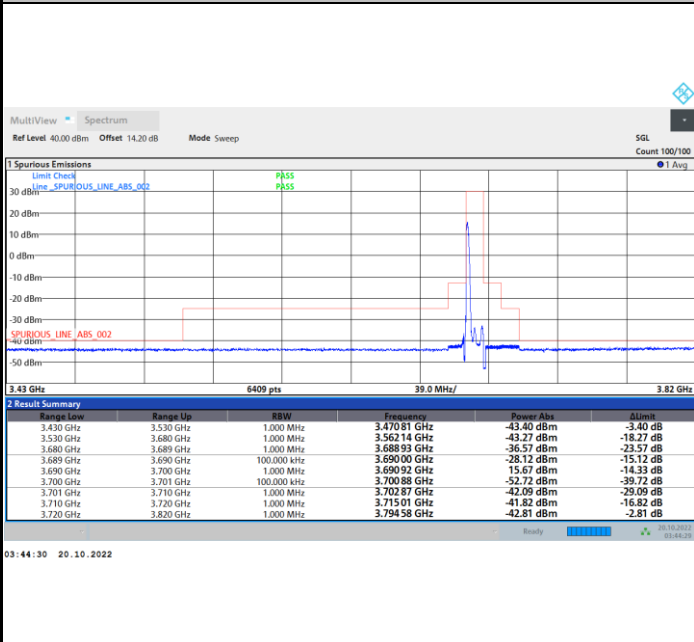

1RBmax

Full RB

FR1 N77 / 10MHz / CP OFDM / 16QAM

Highest Channel

1RB0

1RBmax

Full RB

FR1 N77 / 10MHz / CP OFDM / 64QAM