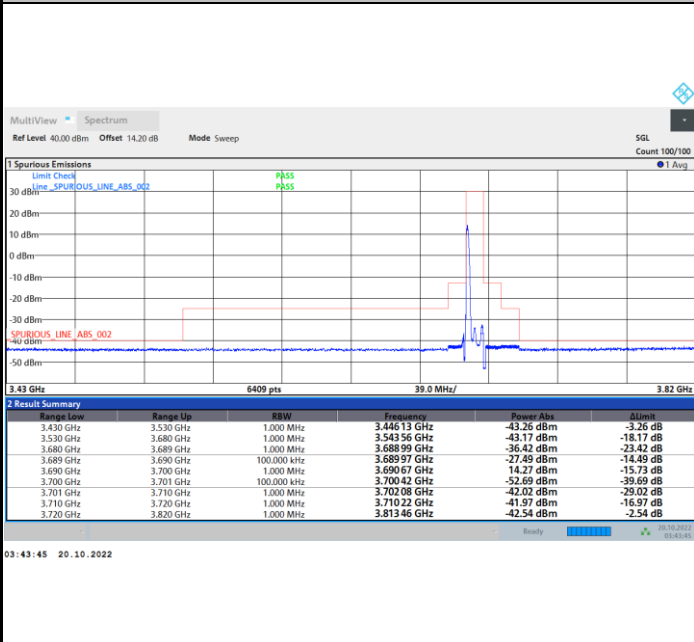

Full RB

FR1 N77 / 10MHz / CP OFDM / 64QAM

Highest Channel

1RB0

1RBmax

Full RB

FR1 N77 / 10MHz / CP OFDM / 256QAM

Lowest Channel