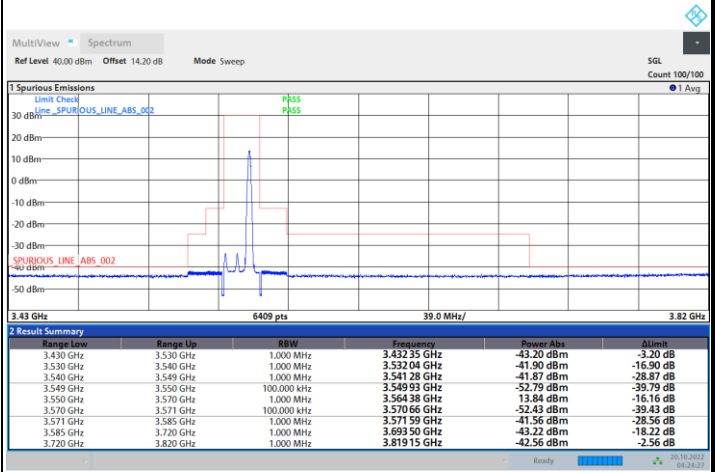

1RB0

1RBmax

Full RB

FR1 N77 / 15MHz / CP OFDM / 64QAM

Lowest Channel

1RB0

1RBmax

Full RB