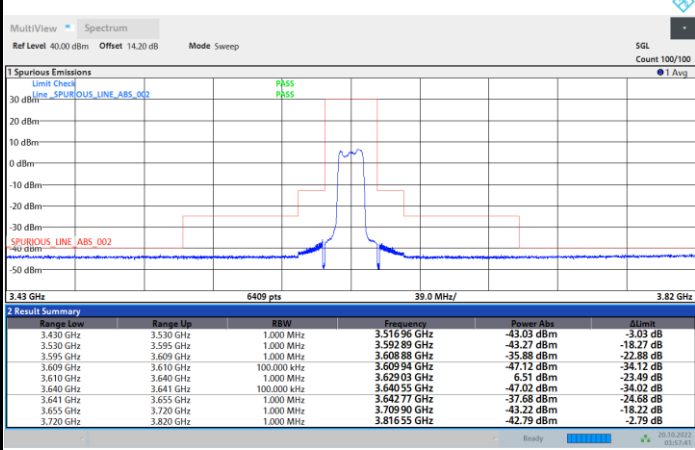

Full RB

FR1 N77 / 15MHz / CP OFDM / 16QAM

Middle Channel

1RB0

1RBmax

Full RB

FR1 N77 / 15MHz / CP OFDM / 16QAM

Highest Channel