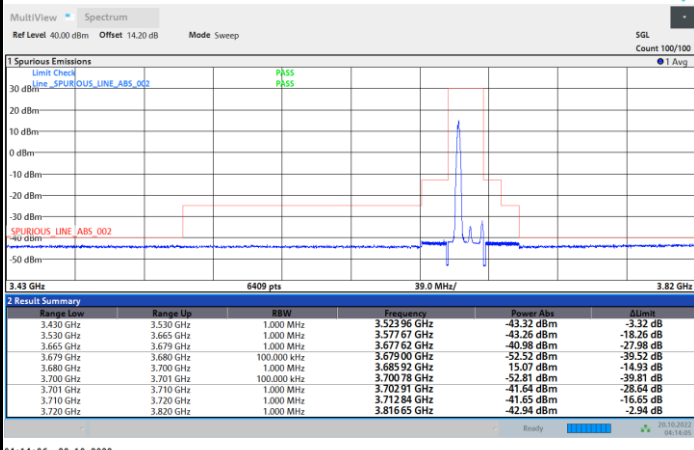

1RBmax

Full RB

FR1 N77 / 15MHz / CP OFDM / QPSK

Middle Channel

1RB0

1RBmax

Full RB

FR1 N77 / 15MHz / CP OFDM / QPSK

Highest Channel

1RB0

1RBmax

Full RB

FR1 N77 / 15MHz / CP OFDM / 16QAM

Lowest Channel

1RB0

1RBmax