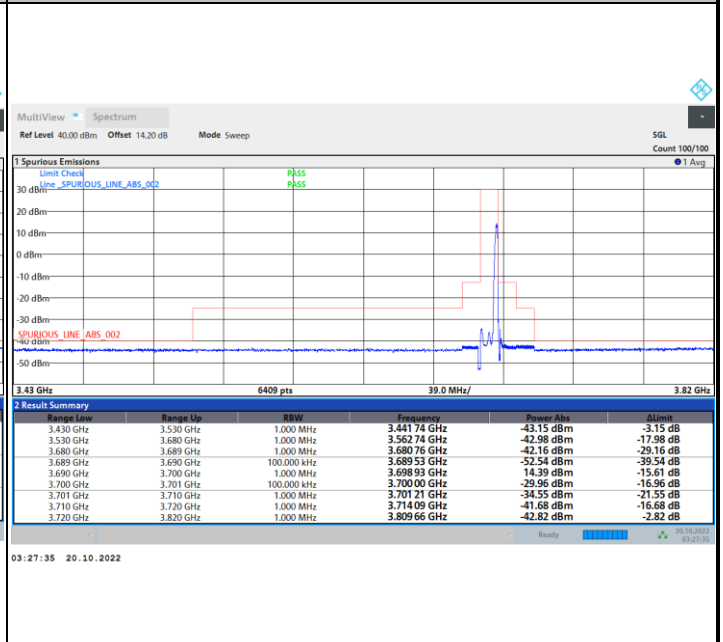

1RBmax

Full RB

FR1 N77 / 10MHz / CP OFDM / 16QAM

Highest Channel

1RB0

1RBmax

Full RB

FR1 N77 / 10MHz / CP OFDM / 64QAM