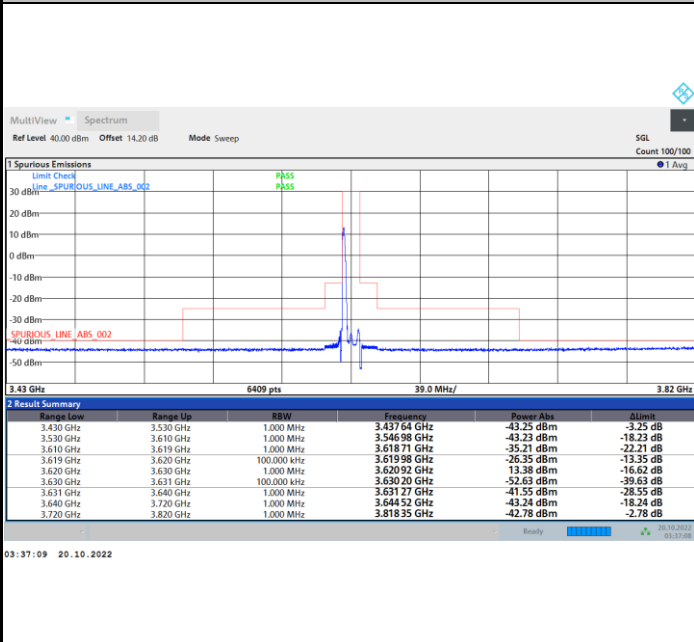

Lowest Channel

1RB0

1RBmax

Full RB

FR1 N77 / 10MHz / CP OFDM / 64QAM

Middle Channel

1RB0

1RBmax

Full RB

FR1 N77 / 10MHz / CP OFDM / 64QAM

Highest Channel

1RB0

1RBmax

Full RB

FR1 N77 / 10MHz / CP OFDM / 256QAM

Lowest Channel