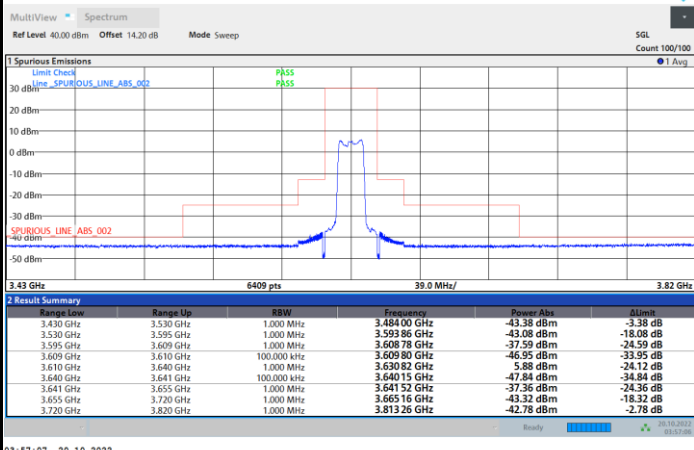

FR1 N77 / 15MHz / CP OFDM / 64QAM

Middle Channel

1RB0

1RBmax

Full RB

FR1 N77 / 15MHz / CP OFDM / 64QAM

Highest Channel

1RB0