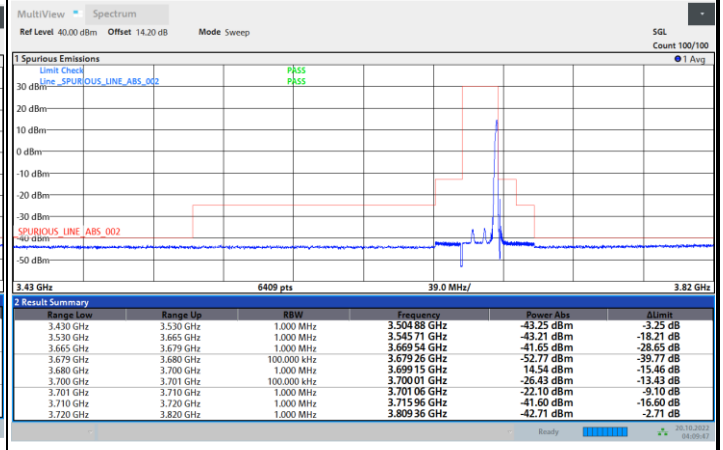

1RBmax

Full RB

FR1 N77 / 15MHz / CP OFDM / QPSK

Middle Channel

1RB0

1RBmax

Full RB

FR1 N77 / 15MHz / CP OFDM / QPSK

Highest Channel

1RB0

1RBmax

Full RB

FR1 N77 / 15MHz / CP OFDM / 16QAM

Lowest Channel

1RB0

1RBmax