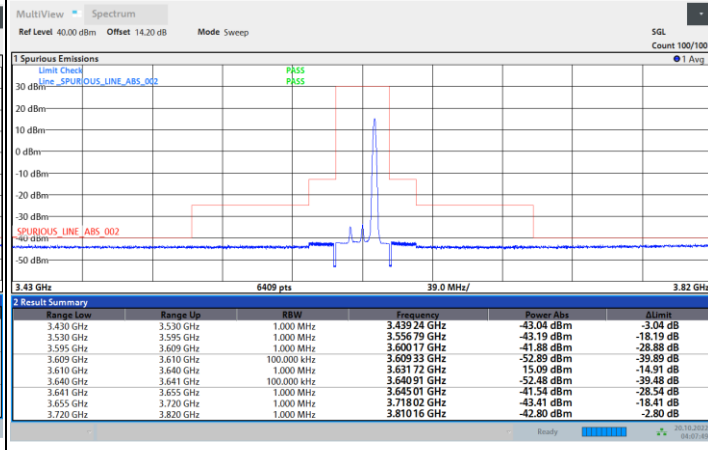

Full RB

FR1 N77 / 15MHz / CP OFDM / 16QAM

Middle Channel

1RB0

1RBmax

Full RB

FR1 N77 / 15MHz / CP OFDM / 16QAM

Highest Channel