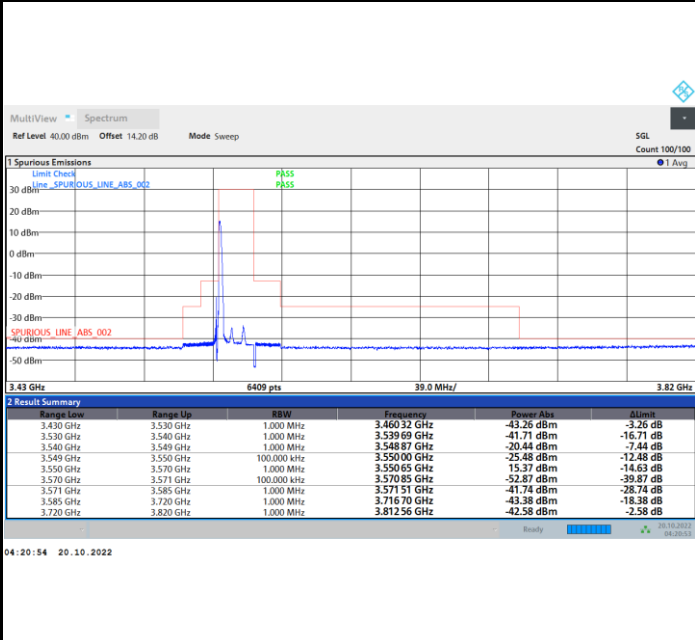

Highest Channel

1RB0

1RBmax

Full RB

FR1 N77 / 15MHz / CP OFDM / 16QAM

Lowest Channel

1RB0

1RBmax