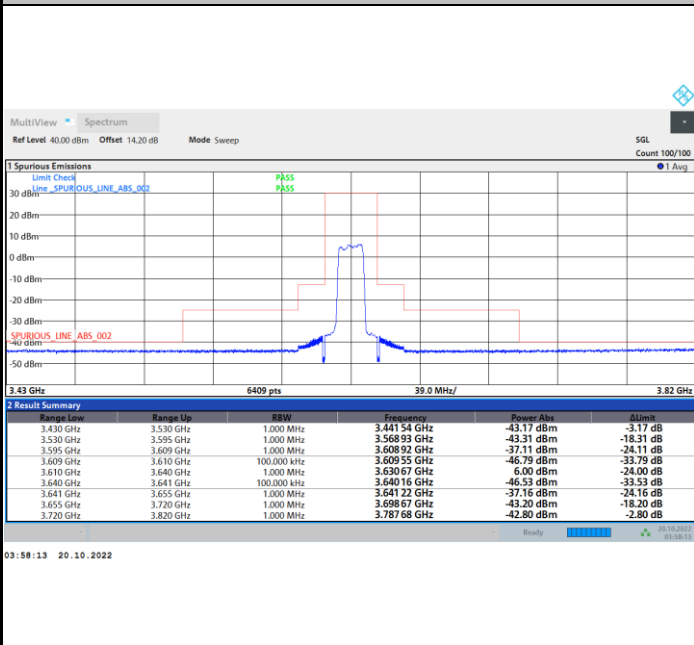

1RBmax

Full RB

FR1 N77 / 15MHz / CP OFDM / QPSK

Middle Channel

1RB0

1RBmax

Full RB

FR1 N77 / 15MHz / CP OFDM / QPSK

Highest Channel

1RB0

1RBmax

Full RB

FR1 N77 / 15MHz / CP OFDM / 16QAM

Lowest Channel

1RB0

1RBmax