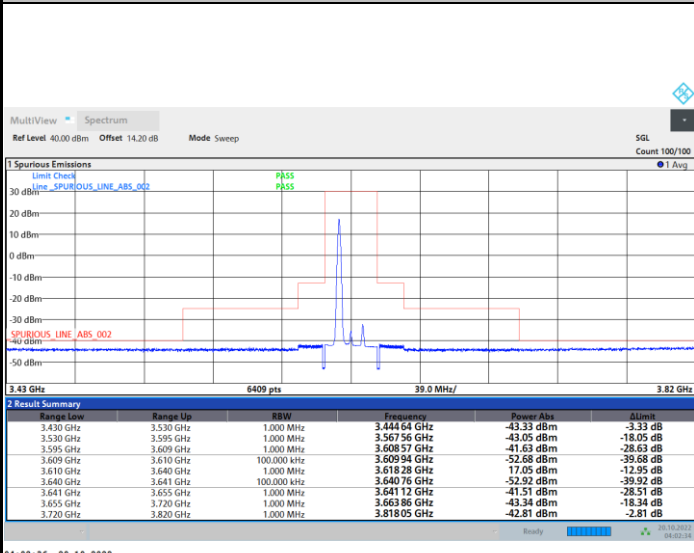

FR1 N77 / 15MHz / CP OFDM / QPSK

Middle Channel

1RB0

1RBmax