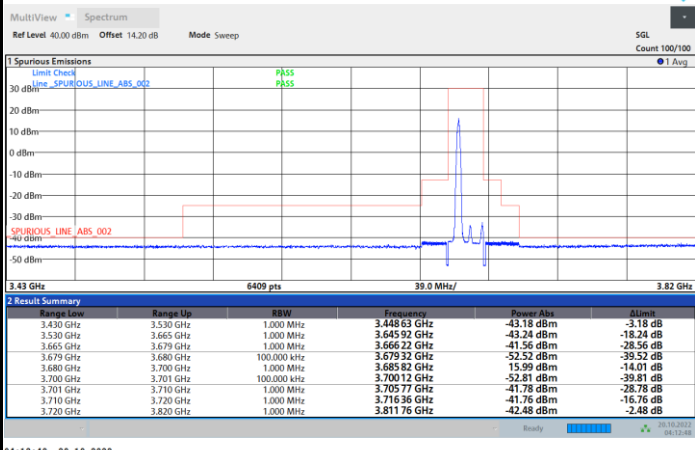

FR1 N77 / 15MHz / CP OFDM / 64QAM

Highest Channel

1RB0

1RBmax