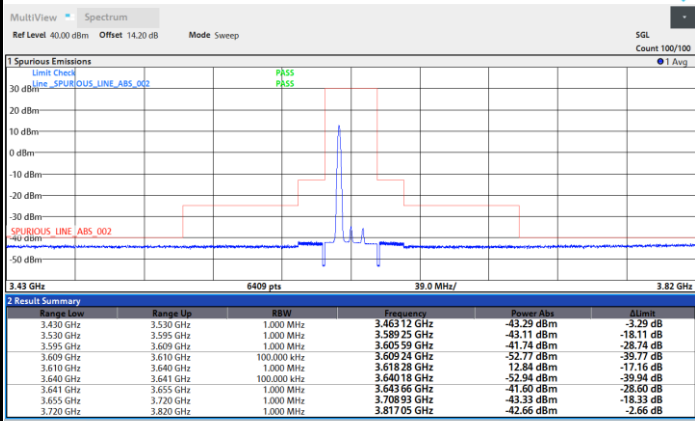

FR1 N77 / 15MHz / CP OFDM / 256QAM

Middle Channel

1RB0

1RBmax