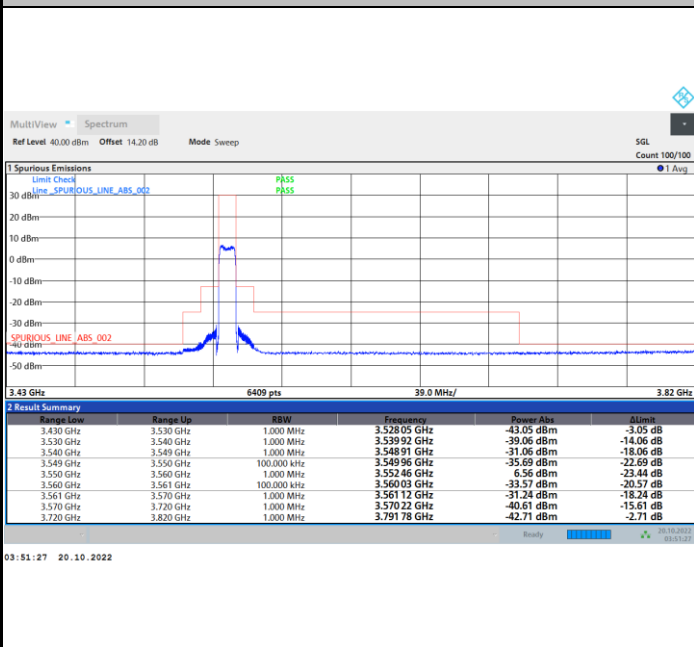

FR1 N77 / 10MHz / CP OFDM / 64QAM

Lowest Channel

1RB0

1RBmax

Full RB