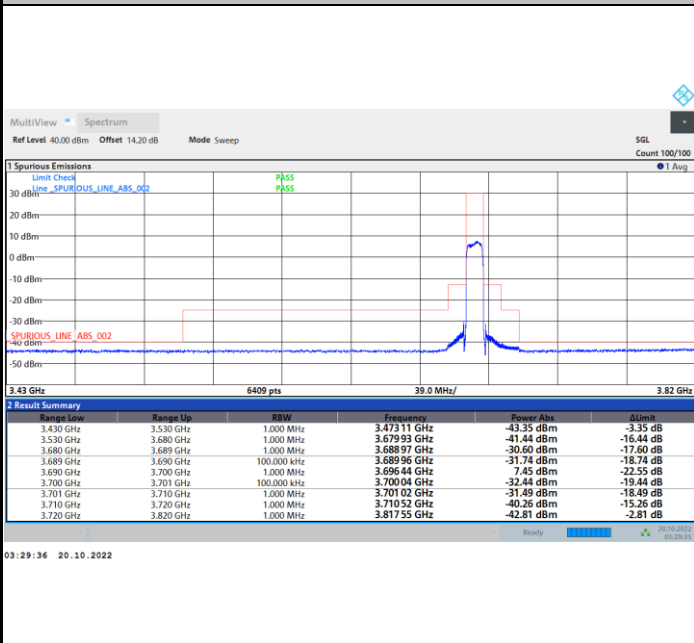

1RBmax

Full RB

FR1 N77 / 10MHz / CP OFDM / 16QAM

Highest Channel

1RB0

1RBmax

Full RB

FR1 N77 / 10MHz / CP OFDM / 64QAM