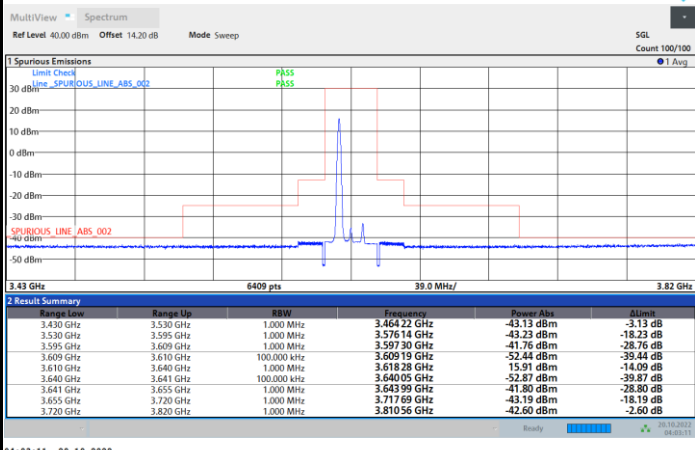

Full RB

FR1 N77 / 15MHz / CP OFDM / 16QAM

Middle Channel

1RB0

1RBmax

Full RB

FR1 N77 / 15MHz / CP OFDM / 16QAM

Highest Channel