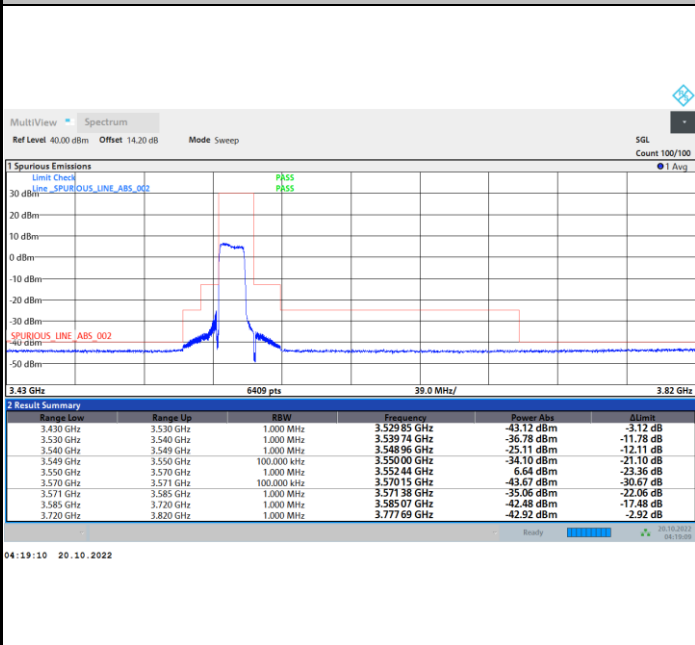

FR1 N77 / 15MHz / CP OFDM / 16QAM

Lowest Channel

1RB0

1RBmax

Full RB