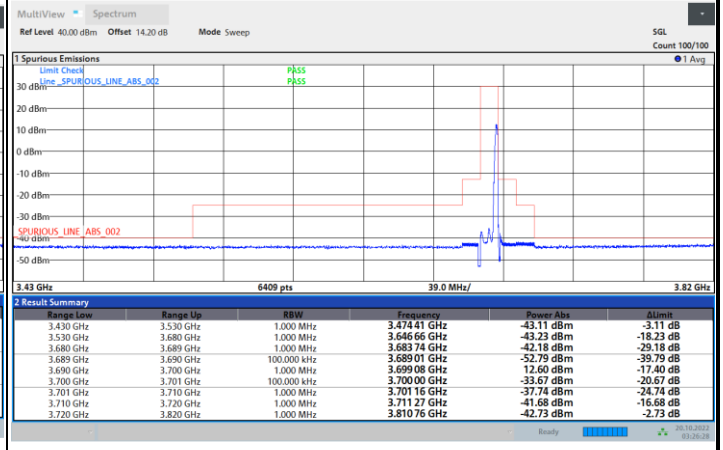

1RB0

1RBmax

Full RB

FR1 N77 / 10MHz / CP OFDM / 256QAM

Middle Channel

1RB0

1RBmax

Full RB

FR1 N77 / 10MHz / CP OFDM / 256QAM

Highest Channel

1RB0

1RBmax

Full RB

FR1 N77 / 15MHz / CP OFDM / QPSK

Lowest Channel

1RB0