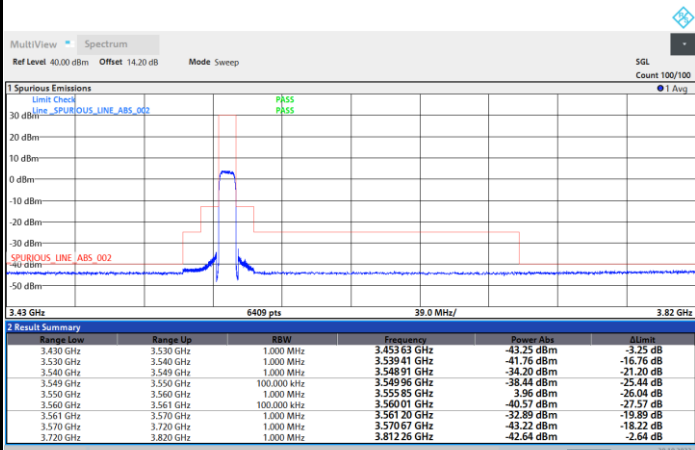

FR1 N77 / 10MHz / CP OFDM / 256QAM

Lowest Channel

1RB0

1RBmax

Full RB