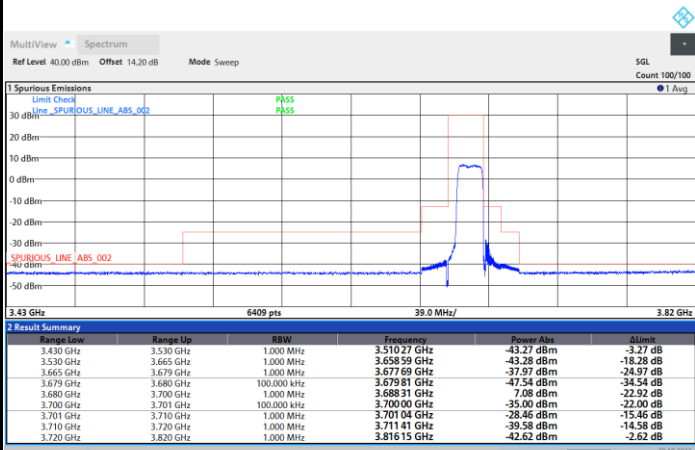

FR1 N77 / 15MHz / CP OFDM / 64QAM

Highest Channel

1RB0

1RBmax

Full RB