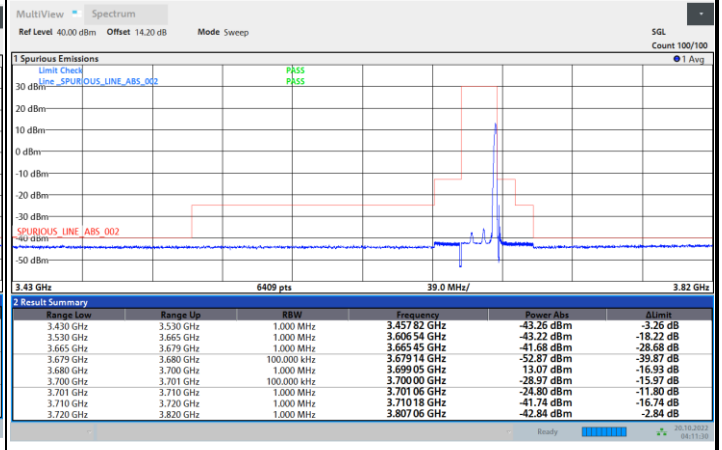

Middle Channel

1RB0

1RBmax

Full RB

FR1 N77 / 15MHz / CP OFDM / 256QAM

Highest Channel

1RB0

1RBmax