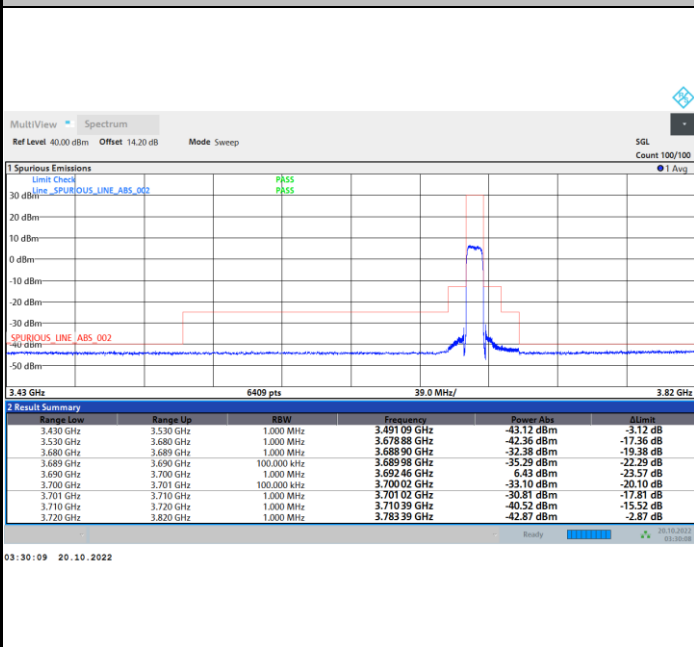

Full RB

FR1 N77 / 10MHz / CP OFDM / 64QAM

Highest Channel

1RB0

1RBmax

Full RB

FR1 N77 / 10MHz / CP OFDM / 256QAM

Lowest Channel