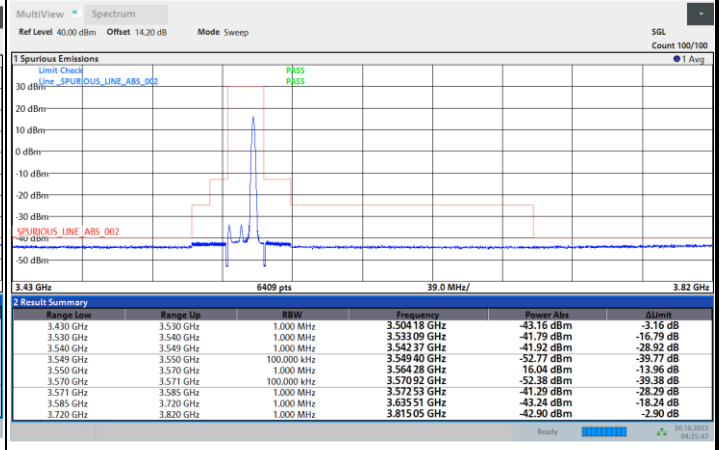

FR1 N77 / 15MHz / CP OFDM / QPSK

Lowest Channel

1RB0

1RBmax