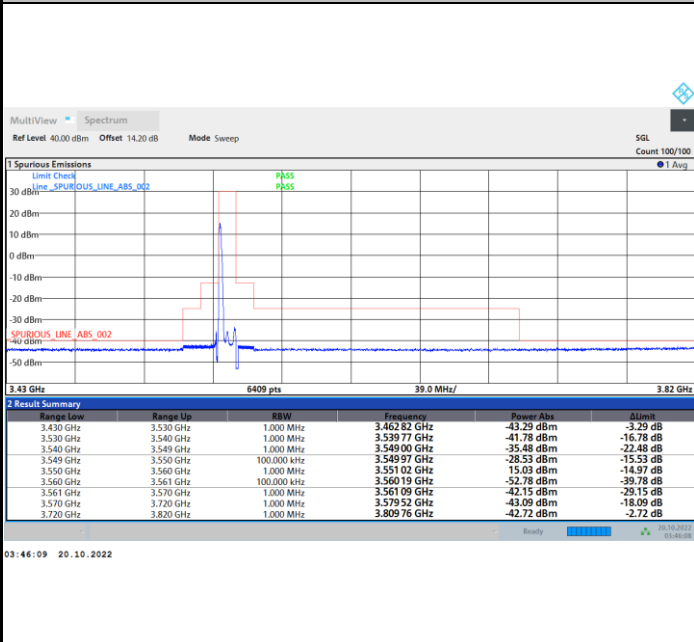

FR1 N77 / 10MHz / CP OFDM / 64QAM

Lowest Channel

1RB0

1RBmax