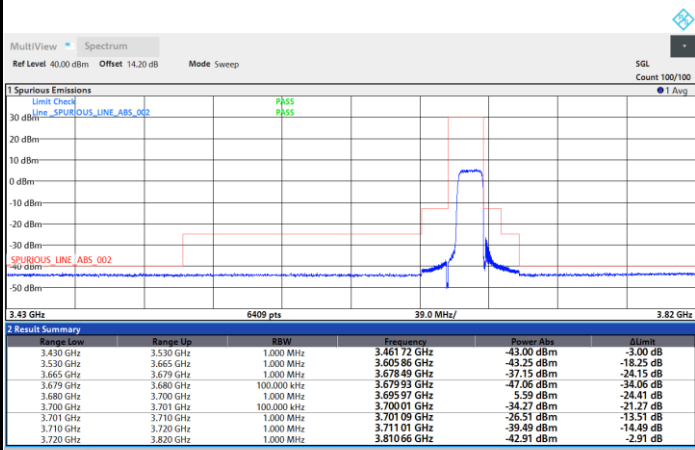

FR1 N77 / 15MHz / CP OFDM / 16QAM

Highest Channel

1RB0

1RBmax

Full RB