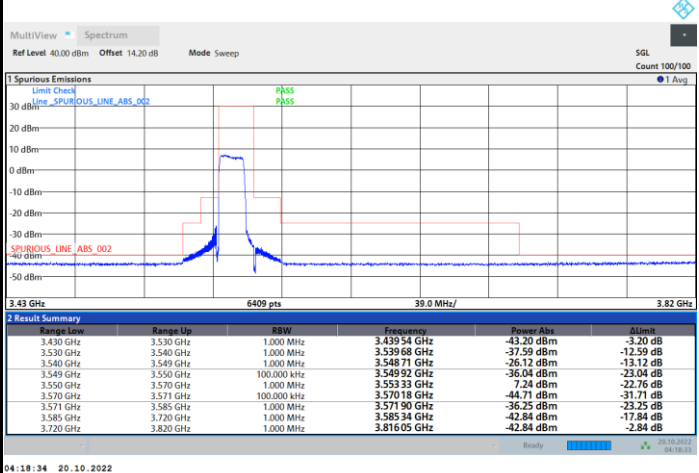

1RB0

1RBmax

Full RB

FR1 N77 / 15MHz / CP OFDM / 64QAM

Lowest Channel

1RB0

1RBmax

Full RB