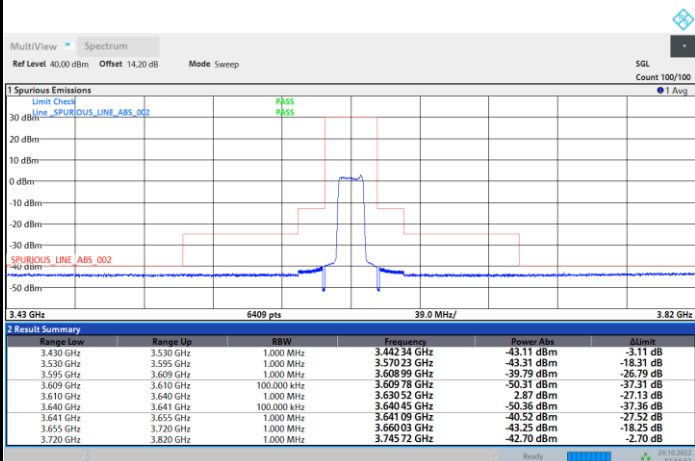

FR1 N77 / 15MHz / CP OFDM / 256QAM

Middle Channel

1RB0

1RBmax

Full RB