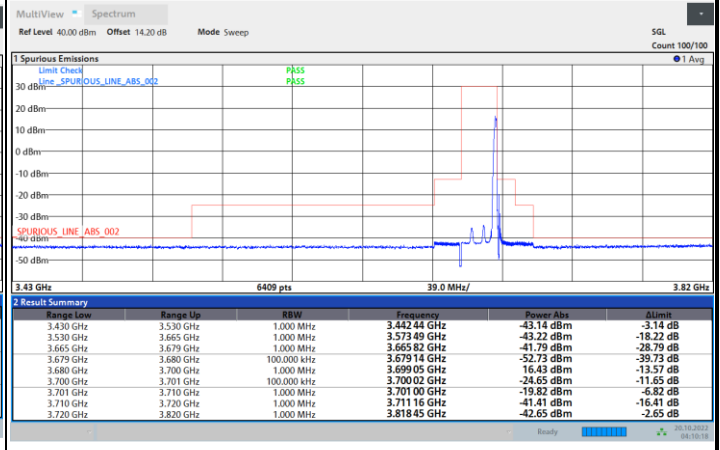

FR1 N77 / 15MHz / CP OFDM / 16QAM

Highest Channel

1RB0

1RBmax