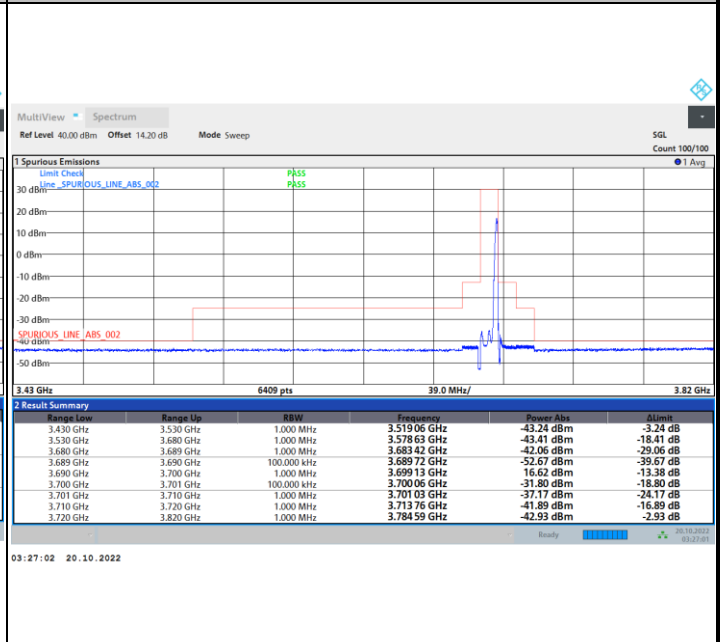

Full RB

FR1 N77 / 10MHz / CP OFDM / 64QAM

Highest Channel

1RB0

1RBmax

Full RB

FR1 N77 / 10MHz / CP OFDM / 256QAM

Lowest Channel