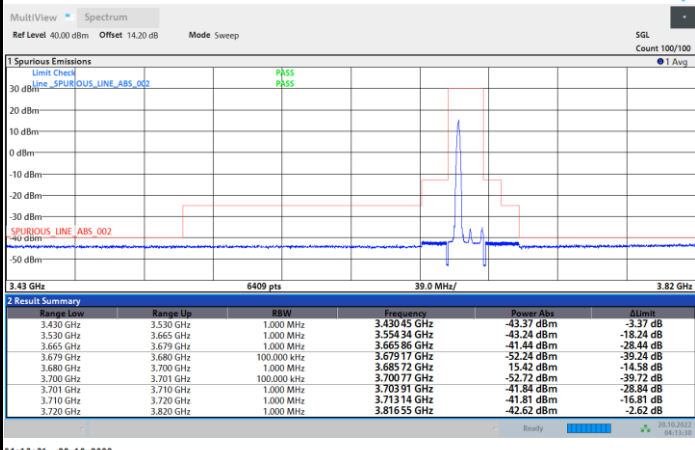

FR1 N77 / 15MHz / CP OFDM / 16QAM

Highest Channel

1RB0

1RBmax