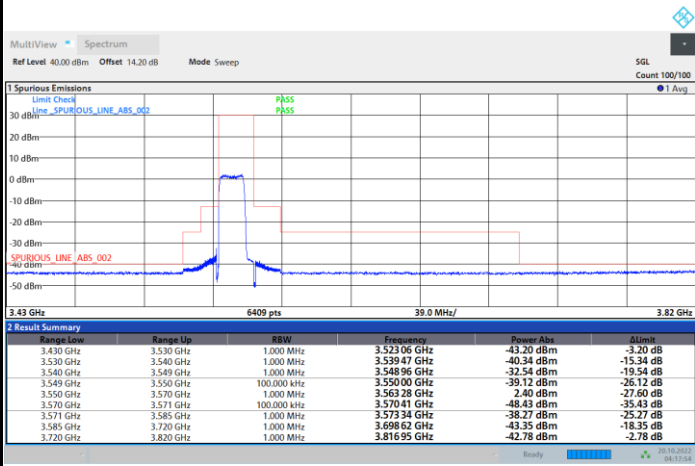

1RBmax

Full RB

FR1 N77 / 15MHz / CP OFDM / 256QAM

Lowest Channel

1RB0

1RBmax

Full RB

FR1 N77 / 15MHz / CP OFDM / 256QAM