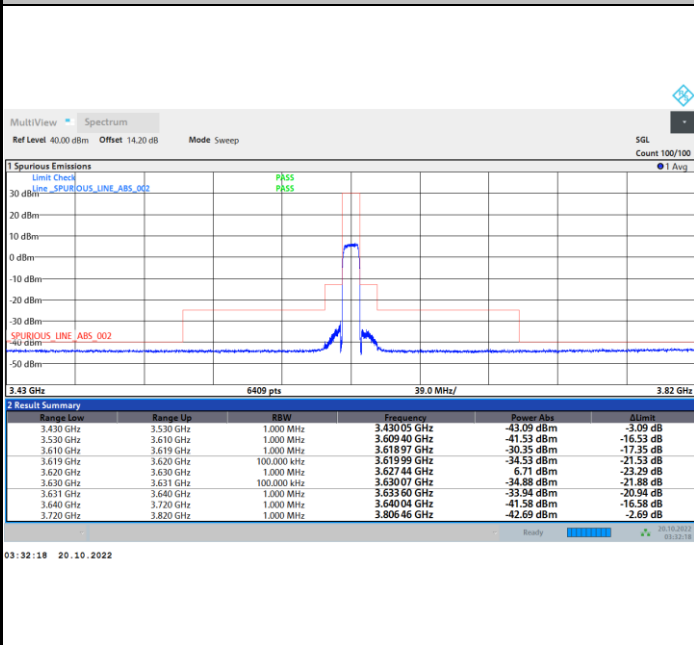

Lowest Channel

1RB0

1RBmax

Full RB

FR1 N77 / 10MHz / CP OFDM / 64QAM

Middle Channel

1RB0

1RBmax

Full RB

FR1 N77 / 10MHz / CP OFDM / 64QAM

Highest Channel

1RB0

1RBmax

Full RB

FR1 N77 / 10MHz / CP OFDM / 256QAM

Lowest Channel