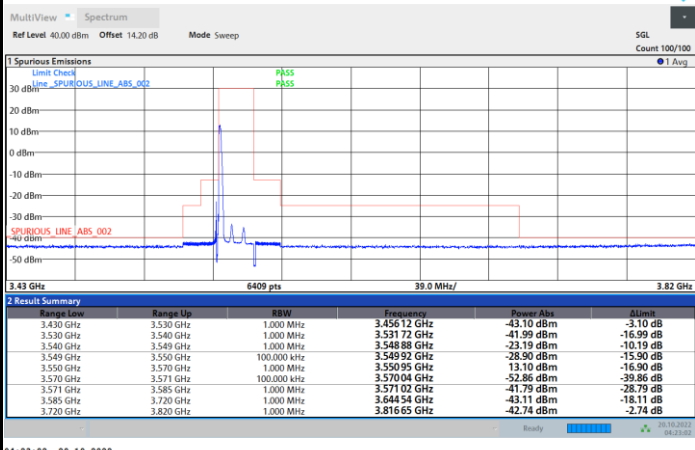

1RBmax

Full RB

FR1 N77 / 15MHz / CP OFDM / 256QAM

Lowest Channel

1RB0

1RBmax

Full RB

FR1 N77 / 15MHz / CP OFDM / 256QAM