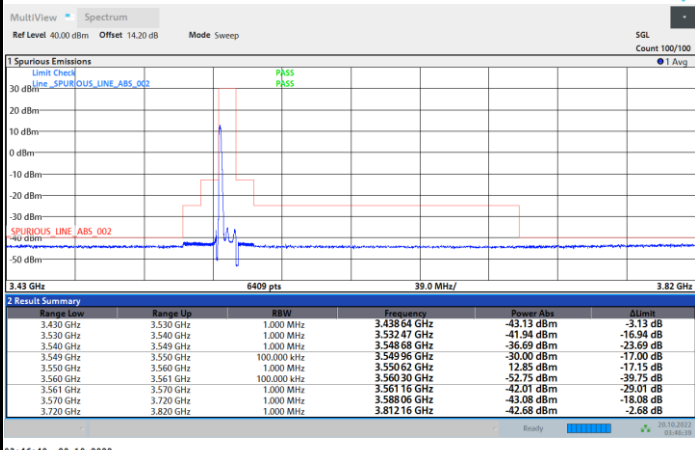

FR1 N77 / 10MHz / CP OFDM / 256QAM

Lowest Channel

1RB0

1RBmax