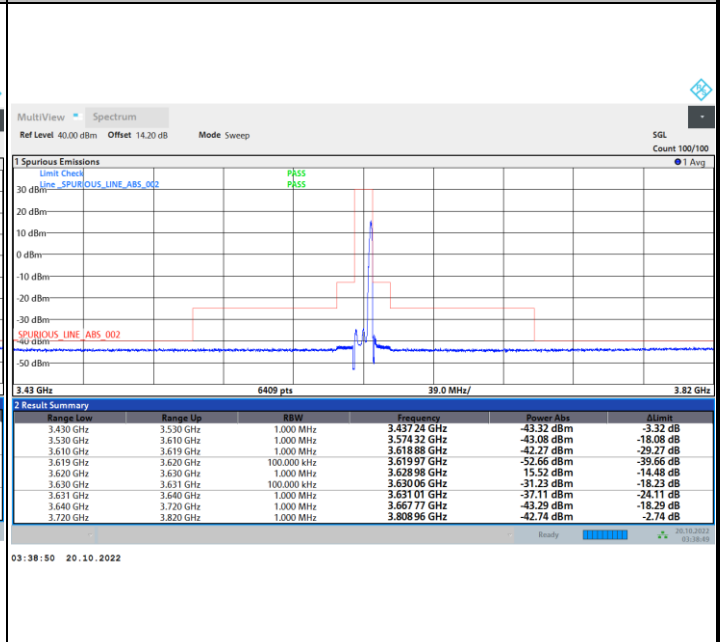

Lowest Channel

1RB0

1RBmax

Full RB

FR1 N77 / 10MHz / CP OFDM / 64QAM

Middle Channel

1RB0

1RBmax

Full RB

FR1 N77 / 10MHz / CP OFDM / 64QAM

Highest Channel

1RB0

1RBmax

Full RB

FR1 N77 / 10MHz / CP OFDM / 256QAM

Lowest Channel