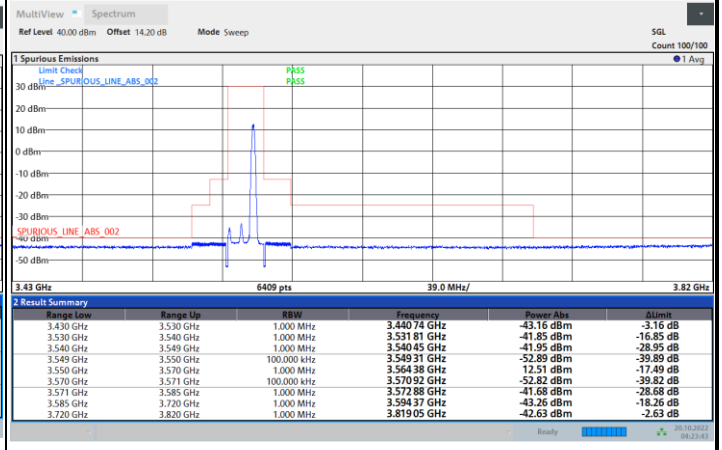

1RBmax

Full RB

FR1 N77 / 15MHz / CP OFDM / 256QAM

Lowest Channel

1RB0

1RBmax

Full RB

FR1 N77 / 15MHz / CP OFDM / 256QAM