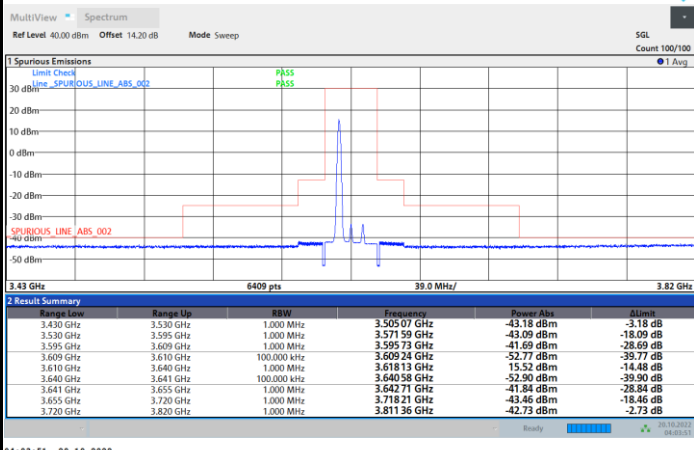

FR1 N77 / 15MHz / CP OFDM / 64QAM

Middle Channel

1RB0

1RBmax