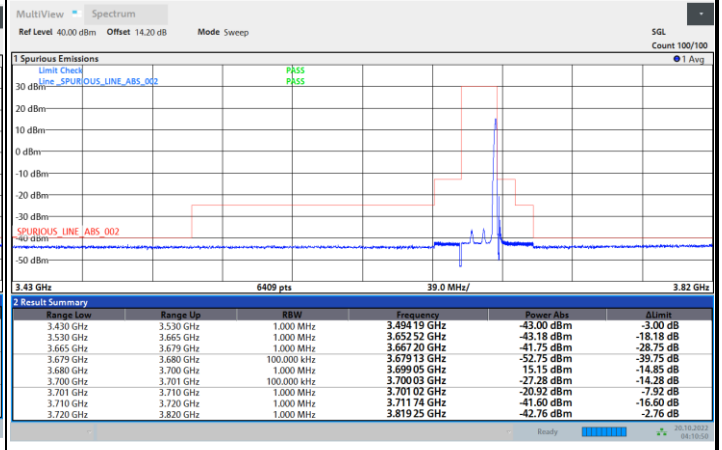

FR1 N77 / 15MHz / CP OFDM / 64QAM

Highest Channel

1RB0

1RBmax