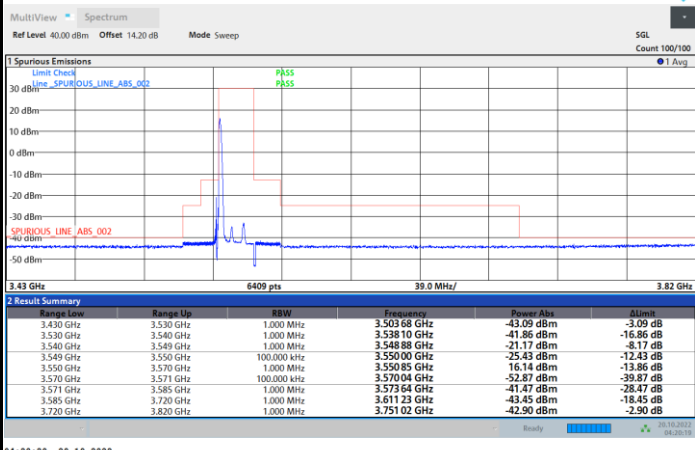

FR1 N77 / 15MHz / CP OFDM / QPSK

Lowest Channel

1RB0

1RBmax