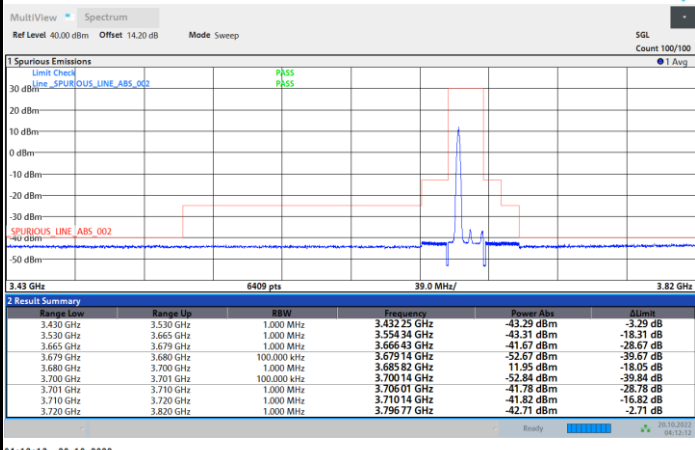

Middle Channel

1RB0

1RBmax

Full RB

FR1 N77 / 15MHz / CP OFDM / 256QAM

Highest Channel

1RB0

1RBmax