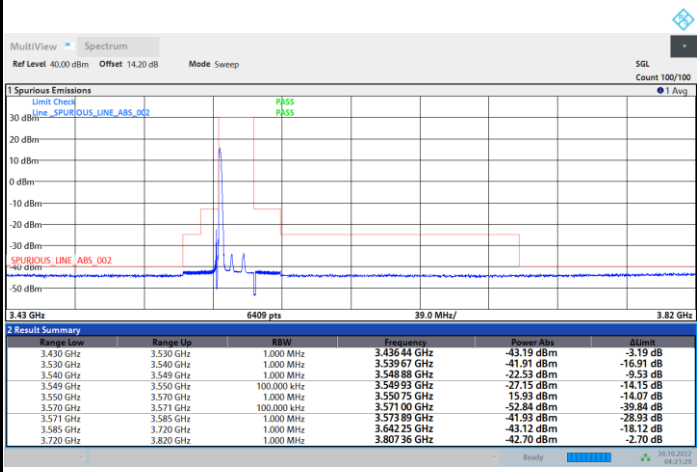

1RB0

1RBmax

Full RB

FR1 N77 / 15MHz / CP OFDM / 64QAM

Lowest Channel

1RB0

1RBmax

Full RB