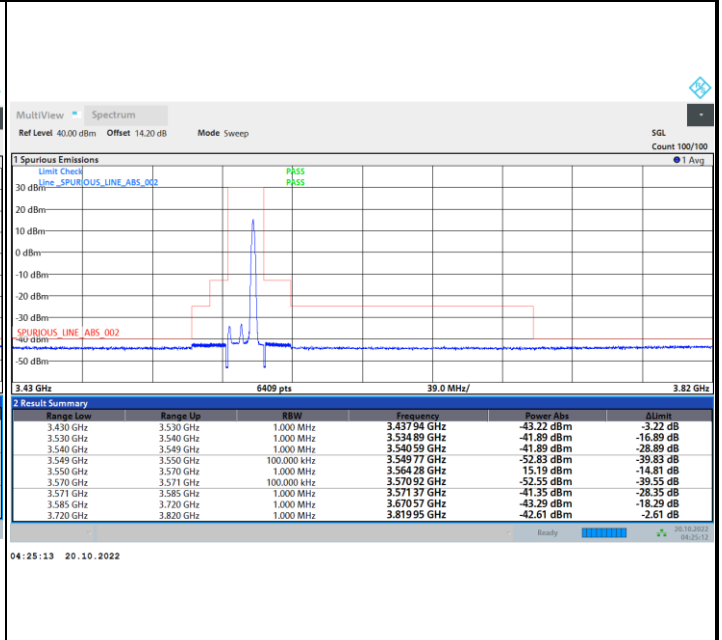

Highest Channel

1RB0

1RBmax

Full RB

FR1 N77 / 15MHz / CP OFDM / 16QAM

Lowest Channel

1RB0

1RBmax