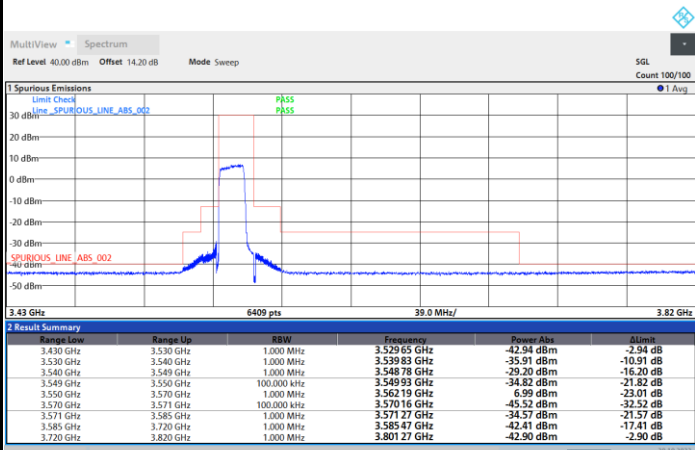

FR1 N77 / 15MHz / CP OFDM / QPSK

Lowest Channel

1RB0

1RBmax

Full RB