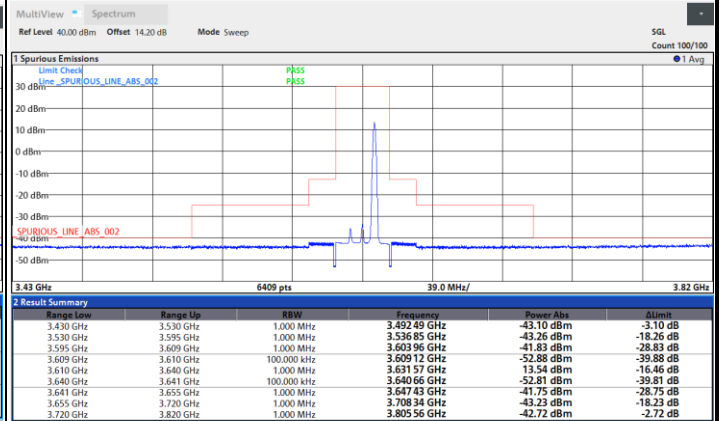

FR1 N77 / 15MHz / CP OFDM / 256QAM

Middle Channel

1RB0

1RBmax