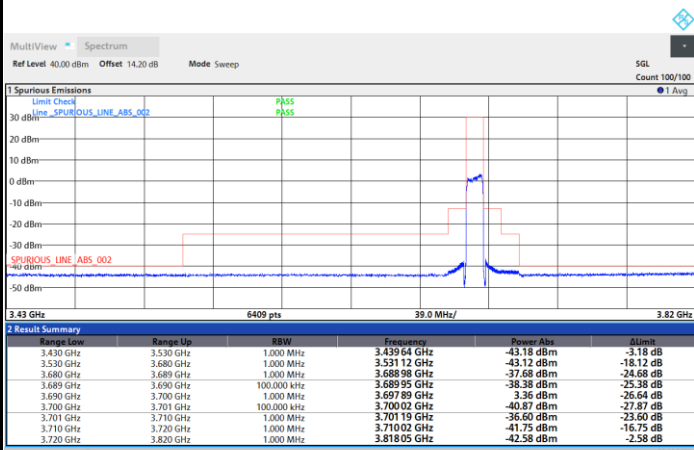

FR1 N77 / 10MHz / CP OFDM / 256QAM

Highest Channel

1RB0

1RBmax

Full RB

FR1 N77 / 15MHz / CP OFDM / QPSK

Lowest Channel

1RB0