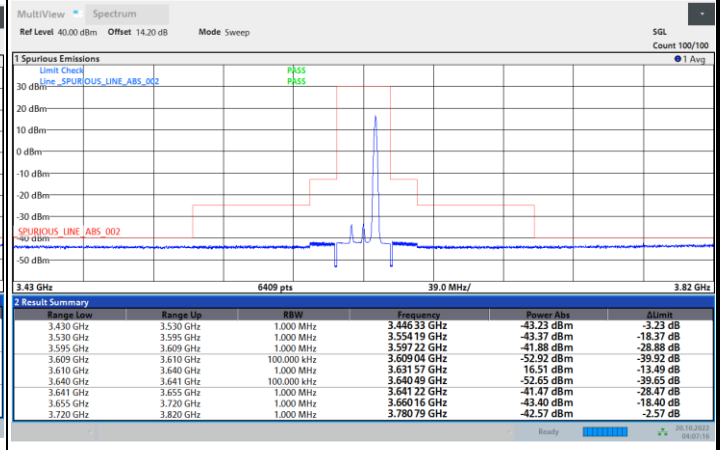

FR1 N77 / 15MHz / CP OFDM / 64QAM

Middle Channel

1RB0

1RBmax