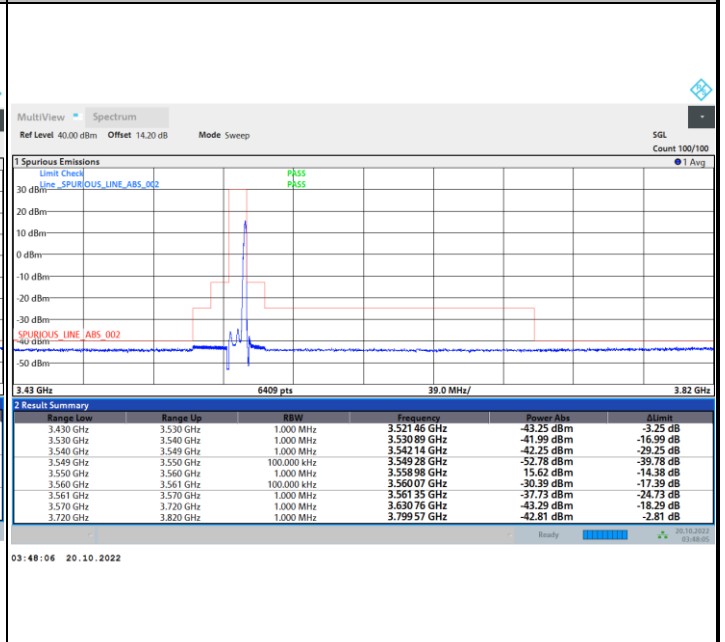

FR1 N77 / 10MHz / CP OFDM / 64QAM

Lowest Channel

1RB0

1RBmax