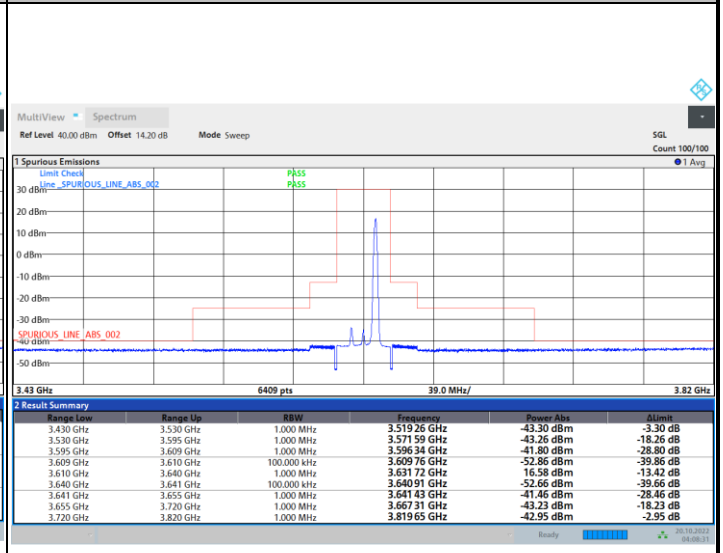

1RBmax

Full RB

FR1 N77 / 15MHz / CP OFDM / QPSK

Middle Channel

1RB0

1RBmax

Full RB

FR1 N77 / 15MHz / CP OFDM / QPSK

Highest Channel

1RB0

1RBmax

Full RB

FR1 N77 / 15MHz / CP OFDM / 16QAM

Lowest Channel

1RB0

1RBmax