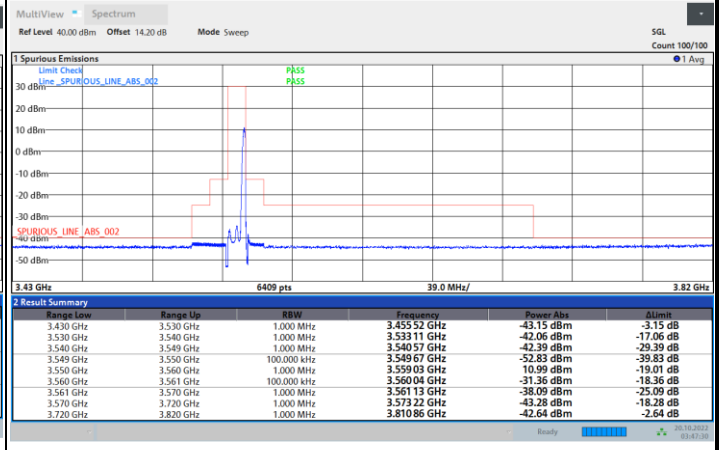

FR1 N77 / 10MHz / CP OFDM / 256QAM

Lowest Channel

1RB0

1RBmax