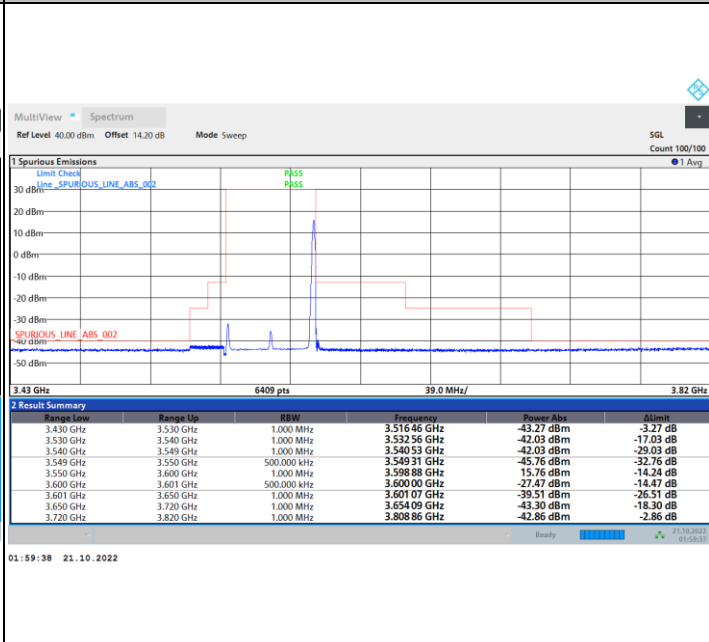

FR1 N77 / 50MHz / CP OFDM / 16QAM

Lowest Channel

1RB0

1RBmax