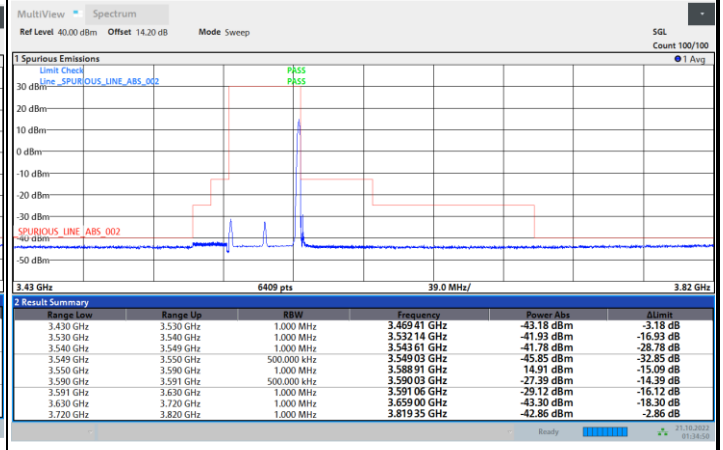

FR1 N77 / 40MHz / CP OFDM / 64QAM

Lowest Channel

1RB0

1RBmax