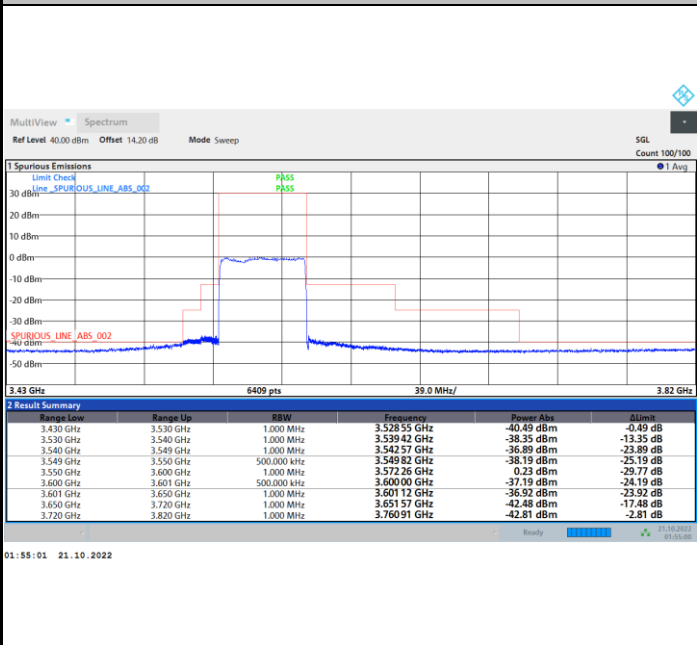

FR1 N77 / 50MHz / CP OFDM / 16QAM

Lowest Channel

1RB0

1RBmax

Full RB