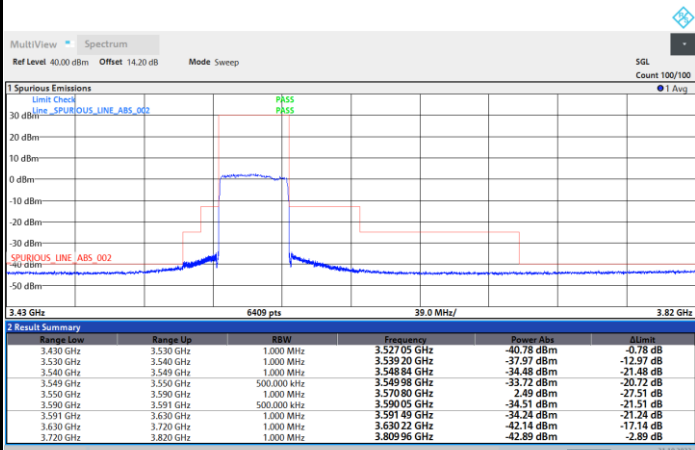

FR1 N77 / 40MHz / CP OFDM / QPSK

Lowest Channel

1RB0

1RBmax

Full RB