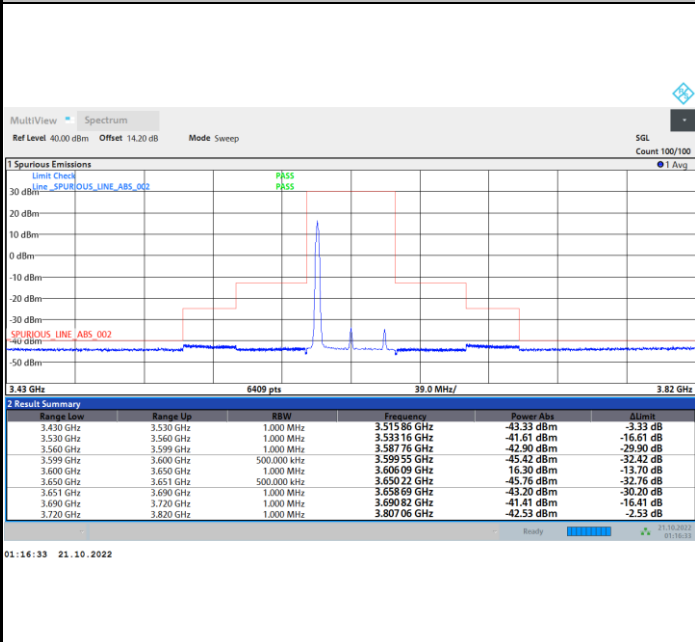

Lowest Channel

1RB0

1RBmax

Full RB

FR1 N77 / 40MHz / CP OFDM / QPSK

Middle Channel

1RB0

1RBmax