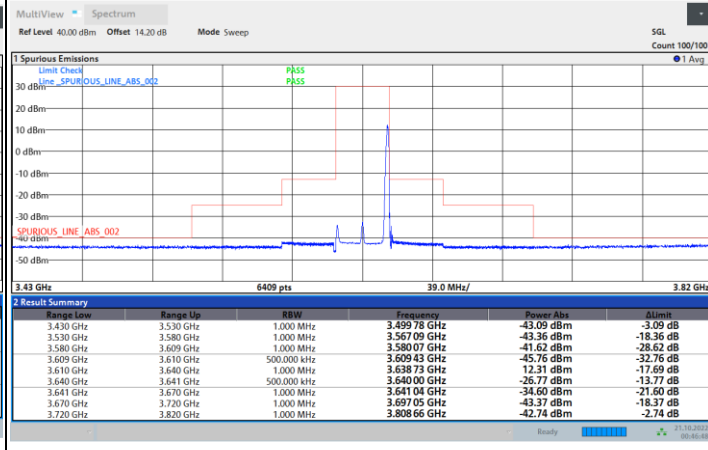

FR1 N77 / 30MHz / CP OFDM / 256QAM

Middle Channel

1RB0

1RBmax