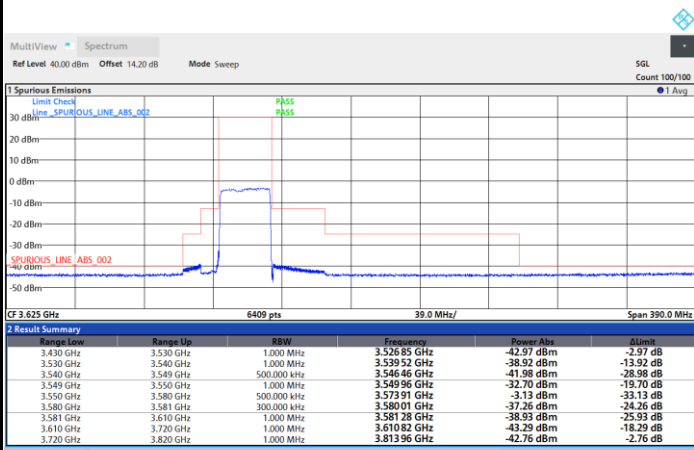

FR1 N77 / 30MHz / CP OFDM / 256QAM

Lowest Channel

1RB0

1RBmax

Full RB

FR1 N77 / 30MHz / CP OFDM / 256QAM

Middle Channel

1RB0

1RBmax

Full RB

FR1 N77 / 30MHz / CP OFDM / 256QAM

Highest Channel

1RB0

1RBmax

Full RB

FR1 N77 / 40MHz / CP OFDM / QPSK