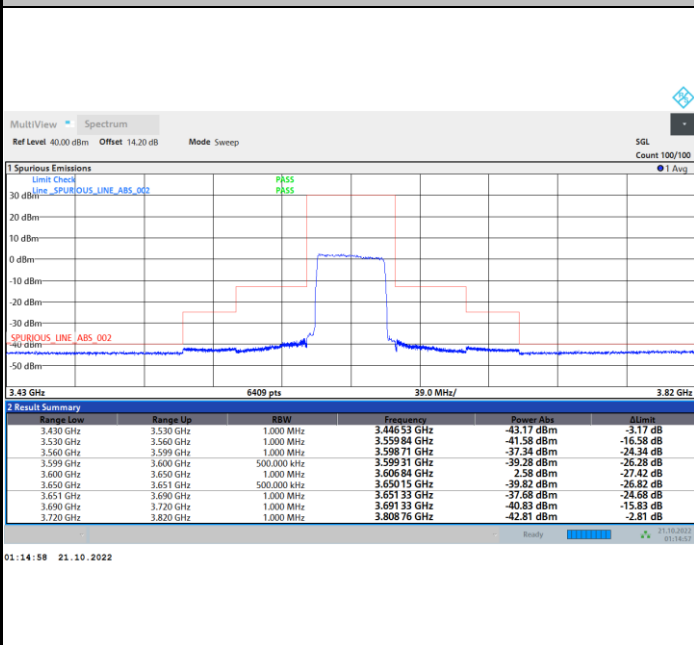

1RBmax

Full RB

FR1 N77 / 40MHz / CP OFDM / 64QAM

Middle Channel

1RB0

1RBmax

Full RB

FR1 N77 / 40MHz / CP OFDM / 64QAM

Highest Channel

1RB0

1RBmax

Full RB

FR1 N77 / 40MHz / CP OFDM / 256QAM

Lowest Channel

1RB0

1RBmax