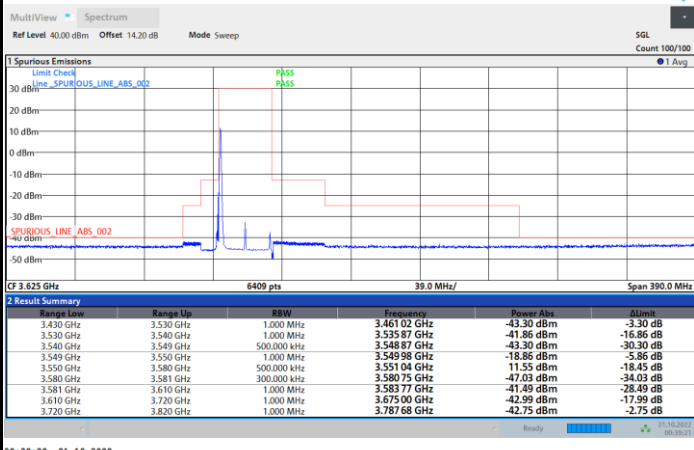

FR1 N77 / 30MHz / CP OFDM / 256QAM

Lowest Channel

1RB0

1RBmax

Full RB

FR1 N77 / 30MHz / CP OFDM / 256QAM

Middle Channel

1RB0