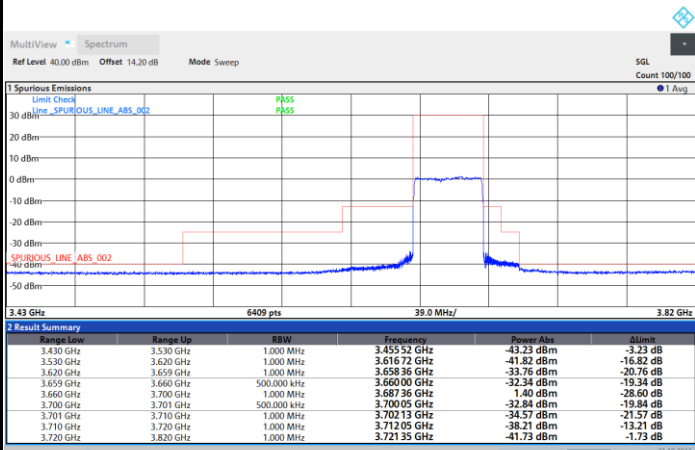

FR1 N77 / 40MHz / CP OFDM / 16QAM

Highest Channel

1RB0

1RBmax

Full RB

FR1 N77 / 40MHz / CP OFDM / 64QAM

Lowest Channel

1RB0