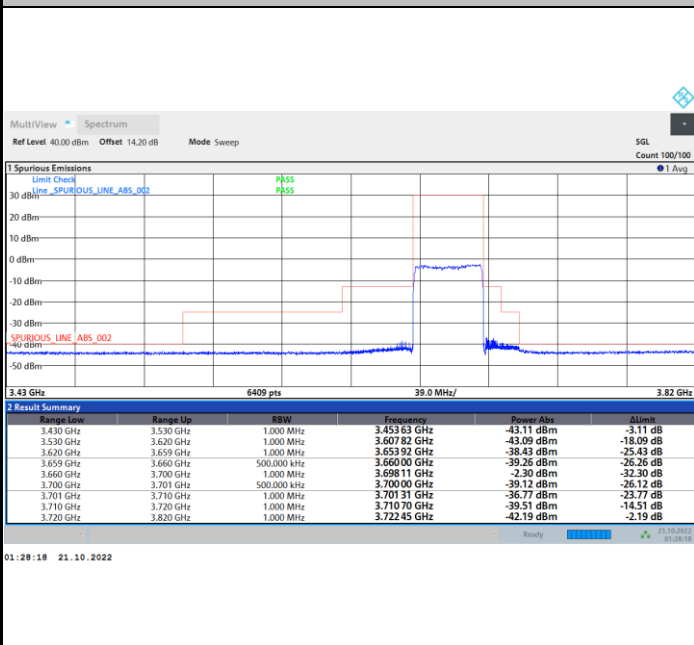

FR1 N77 / 40MHz / CP OFDM / 256QAM

Highest Channel

1RB0

1RBmax

Full RB