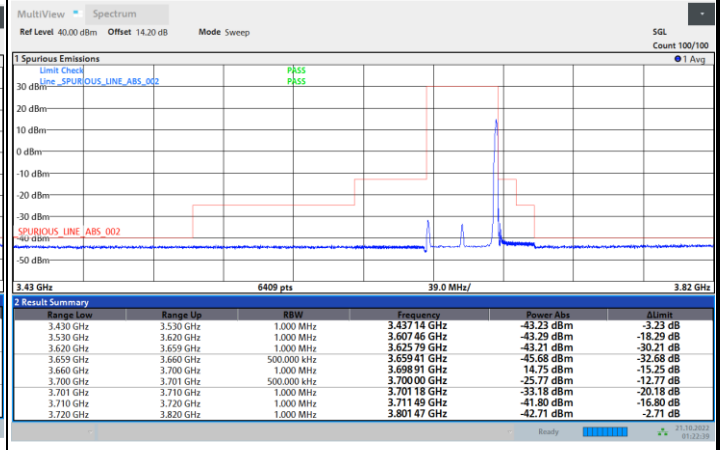

Full RB

FR1 N77 / 40MHz / CP OFDM / QPSK

Highest Channel

1RB0

1RBmax

Full RB

FR1 N77 / 40MHz / CP OFDM / 16QAM

Lowest Channel