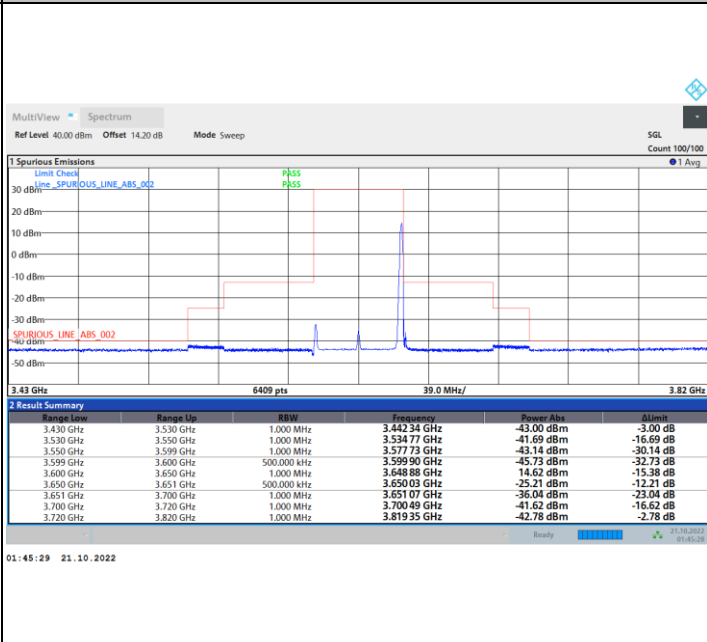

1RBmax

Full RB

FR1 N77 / 50MHz / CP OFDM / 16QAM

Middle Channel

1RB0

1RBmax

Full RB

FR1 N77 / 50MHz / CP OFDM / 16QAM

Highest Channel

1RB0

1RBmax

Full RB