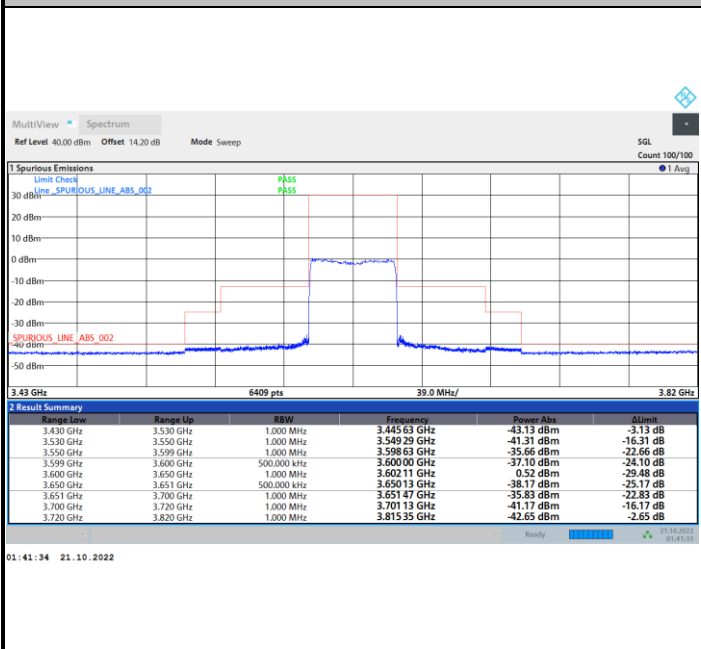

1RBmax

01:50:06 21.10.2022

01:46:39 21.10.2022

Full RB

01:50:54 21.10.2022

FR1 N77 / 50MHz / CP OFDM / 16QAM

Lowest Channel

1RB0

1RBmax

Full RB

FR1 N77 / 50MHz / CP OFDM / 16QAM

Middle Channel

1RB0

1RBmax

Full RB

FR1 N77 / 50MHz / CP OFDM / 16QAM

Highest Channel

1RB0

1RBmax

Full RB