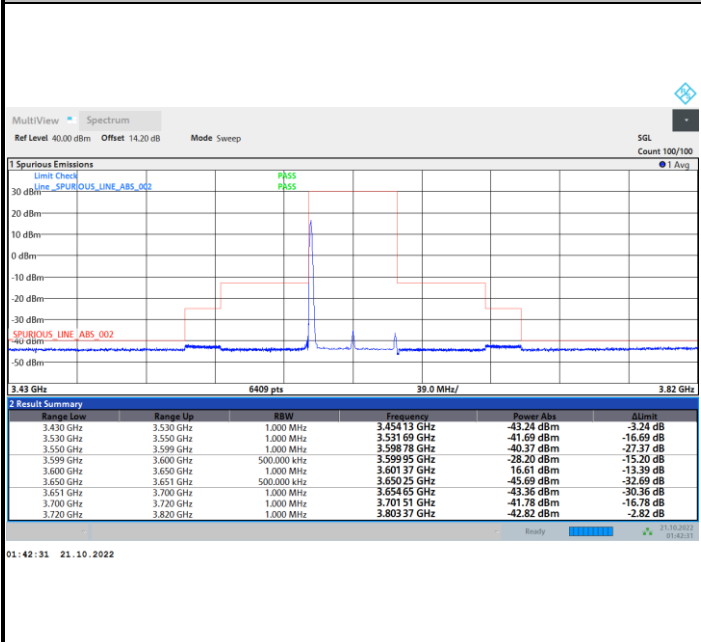

FR1 N77 / 50MHz / CP OFDM / QPSK

Middle Channel

1RB0

1RBmax