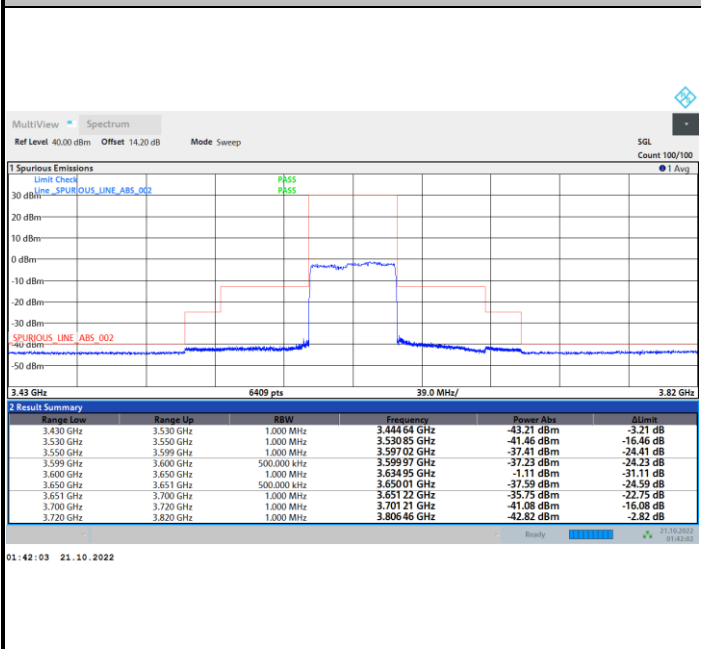

FR1 N77 / 50MHz / CP OFDM / QPSK

Middle Channel

1RB0

1RBmax

Full RB

FR1 N77 / 50MHz / CP OFDM / QPSK

Highest Channel

1RB0

1RBmax

01:50:06 21.10.2022

01:46:39 21.10.2022

Full RB

01:50:54 21.10.2022

FR1 N77 / 50MHz / CP OFDM / 16QAM

Lowest Channel

1RB0