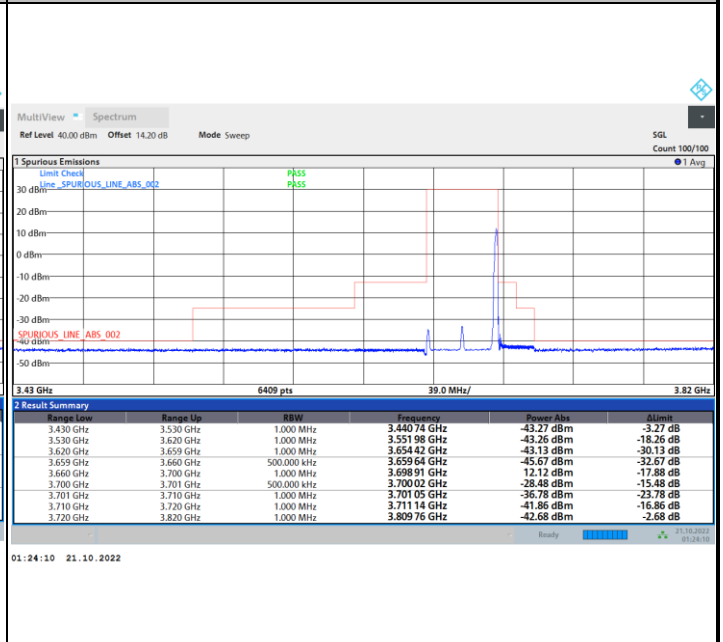

FR1 N77 / 40MHz / CP OFDM / 256QAM

Highest Channel

1RB0

1RBmax