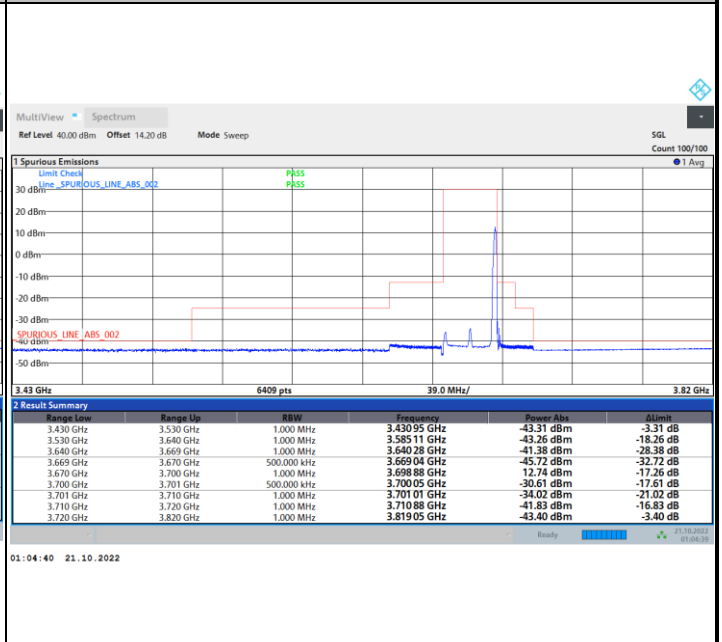

1RBmax

Full RB

FR1 N77 / 30MHz / CP OFDM / 256QAM

Highest Channel

1RB0

1RBmax

Full RB

FR1 N77 / 40MHz / CP OFDM / QPSK