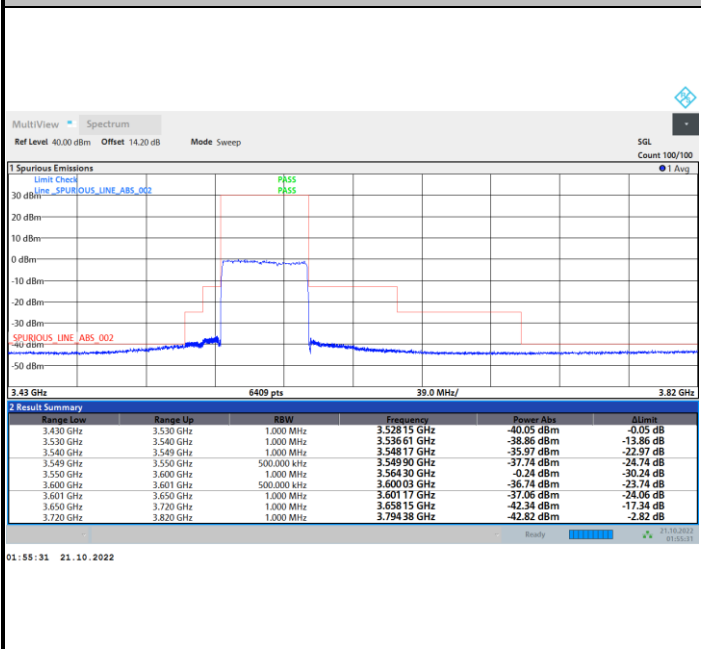

1RB0

1RBmax

Full RB

FR1 N77 / 50MHz / CP OFDM / QPSK

Lowest Channel

1RB0

1RBmax

Full RB

1RBmax

01:50:06 21.10.2022

01:46:39 21.10.2022

Full RB

01:50:54 21.10.2022

FR1 N77 / 50MHz / CP OFDM / 16QAM

Lowest Channel

1RB0