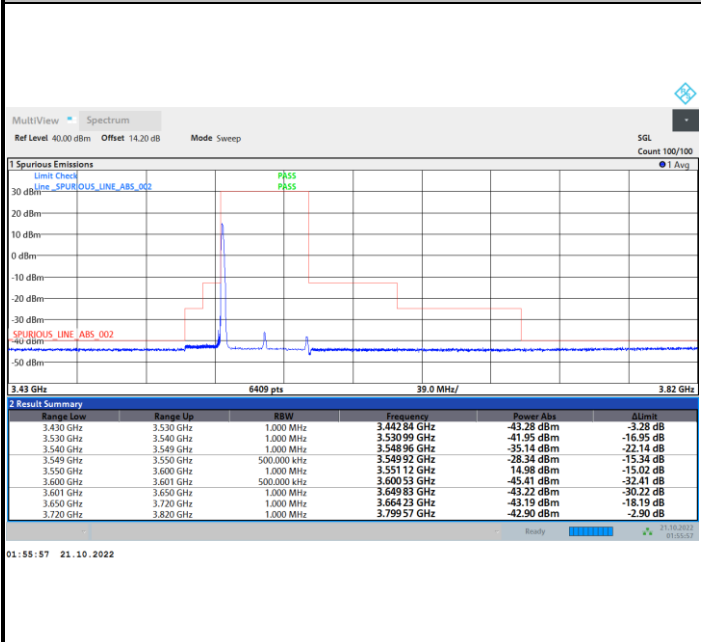

1RB0

1RBmax

Full RB

FR1 N77 / 50MHz / CP OFDM / QPSK

Lowest Channel

1RB0

1RBmax

Full RB