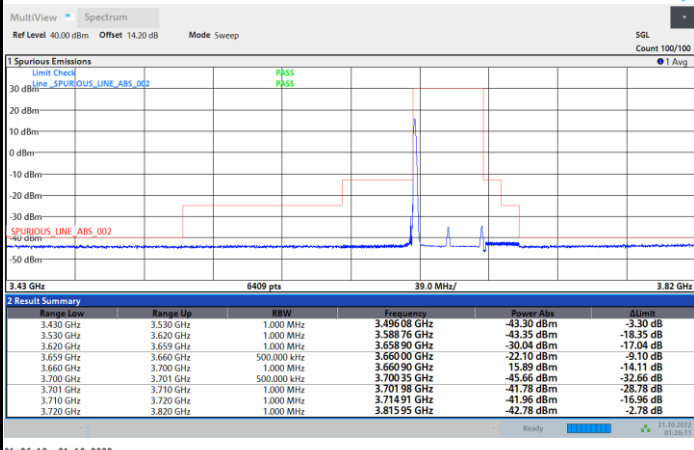

Full RB

FR1 N77 / 40MHz / CP OFDM / QPSK

Highest Channel

1RB0

1RBmax

Full RB

FR1 N77 / 40MHz / CP OFDM / 16QAM

Lowest Channel