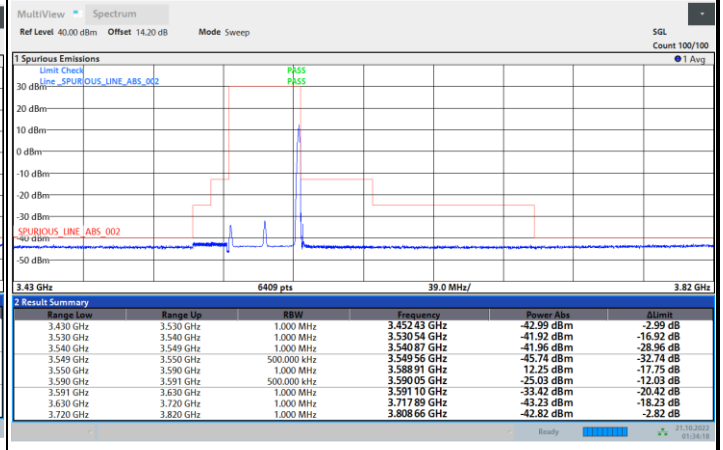

Highest Channel

1RB0

1RBmax

Full RB

FR1 N77 / 40MHz / CP OFDM / 256QAM

Lowest Channel

1RB0

1RBmax