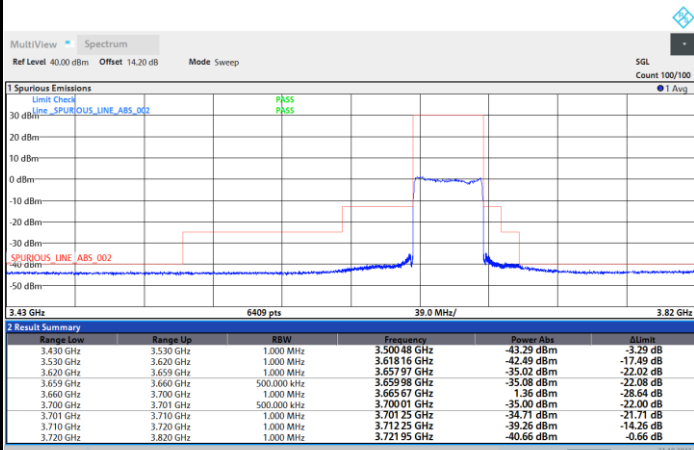

Full RB

FR1 N77 / 40MHz / CP OFDM / QPSK

Highest Channel

1RB0

1RBmax

Full RB

FR1 N77 / 40MHz / CP OFDM / 16QAM

Lowest Channel