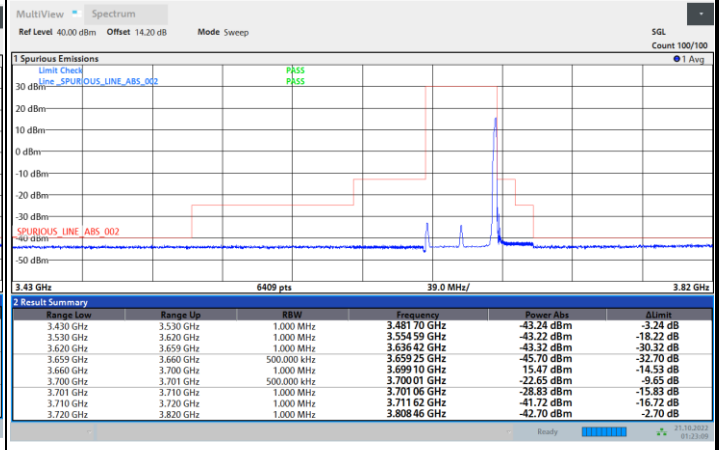

1RB0

1RBmax

Full RB

FR1 N77 / 40MHz / CP OFDM / 16QAM

Middle Channel

1RB0

1RBmax

Full RB

FR1 N77 / 40MHz / CP OFDM / 16QAM

Highest Channel

1RB0

1RBmax

Full RB

FR1 N77 / 40MHz / CP OFDM / 64QAM

Lowest Channel

1RB0