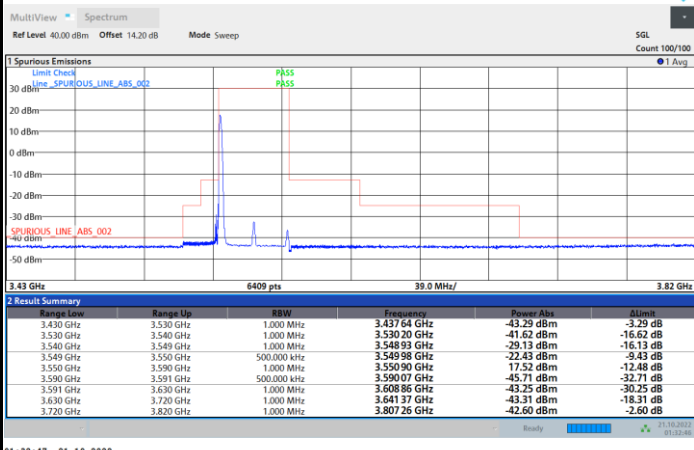

FR1 N77 / 40MHz / CP OFDM / 16QAM

Lowest Channel

1RB0

1RBmax