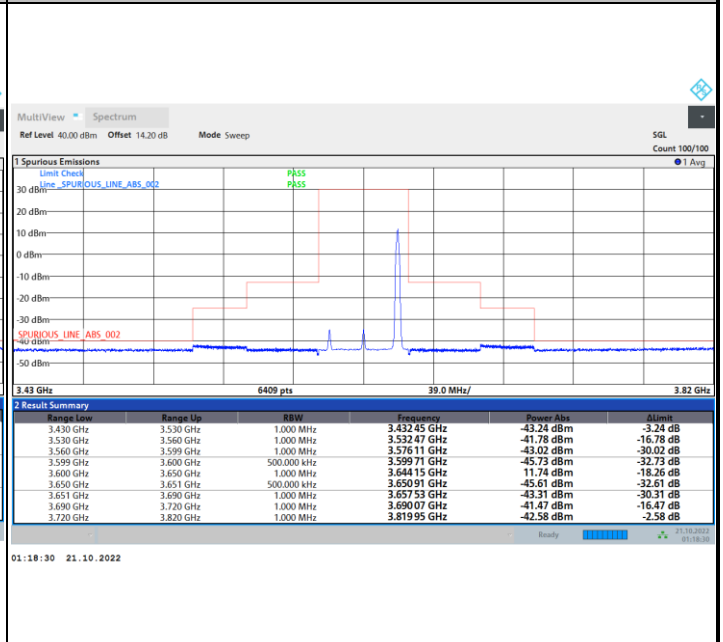

Full RB

FR1 N77 / 40MHz / CP OFDM / 256QAM

Middle Channel

1RB0

1RBmax

Full RB

FR1 N77 / 40MHz / CP OFDM / 256QAM

Highest Channel