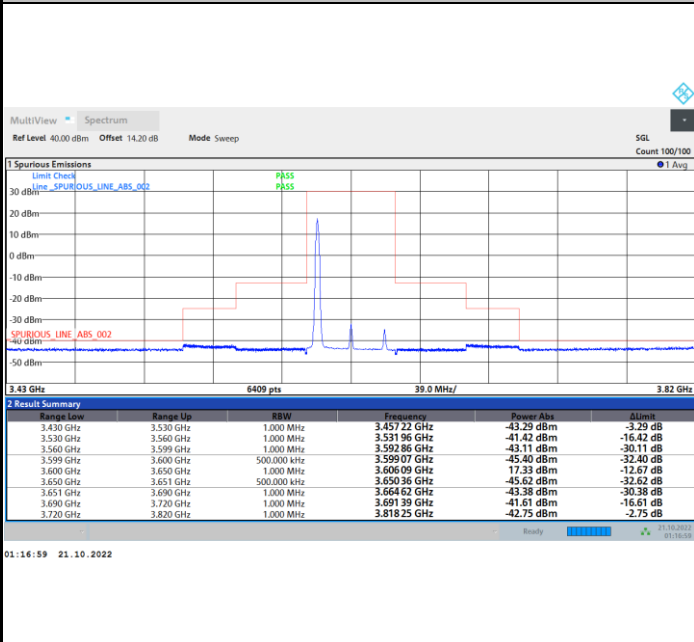

1RB0

1RBmax

Full RB

FR1 N77 / 40MHz / CP OFDM / 16QAM

Middle Channel

1RB0

1RBmax

Full RB