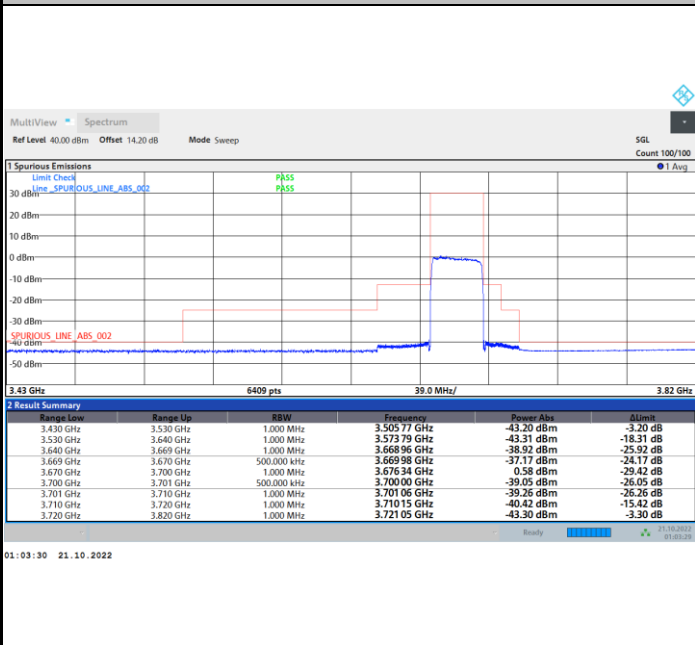

1RBmax

Full RB

FR1 N77 / 30MHz / CP OFDM / 256QAM

Highest Channel

1RB0

1RBmax

Full RB

FR1 N77 / 40MHz / CP OFDM / QPSK