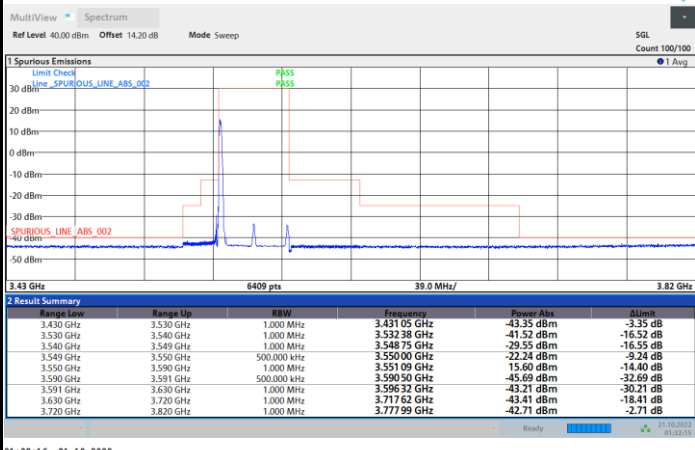

FR1 N77 / 40MHz / CP OFDM / QPSK

Lowest Channel

1RB0

1RBmax