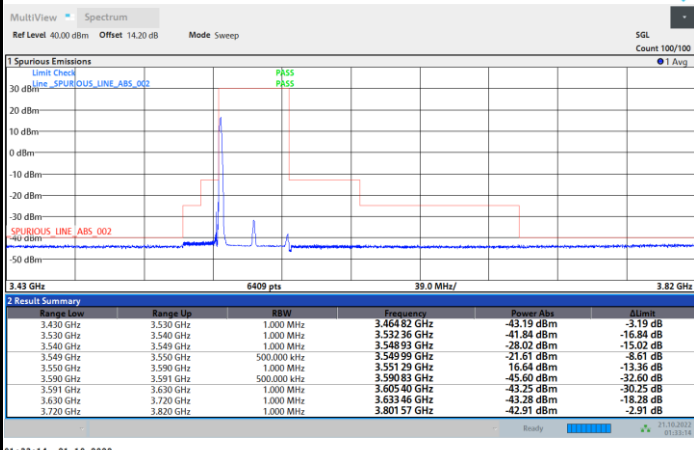

FR1 N77 / 40MHz / CP OFDM / 64QAM

Lowest Channel

1RB0

1RBmax