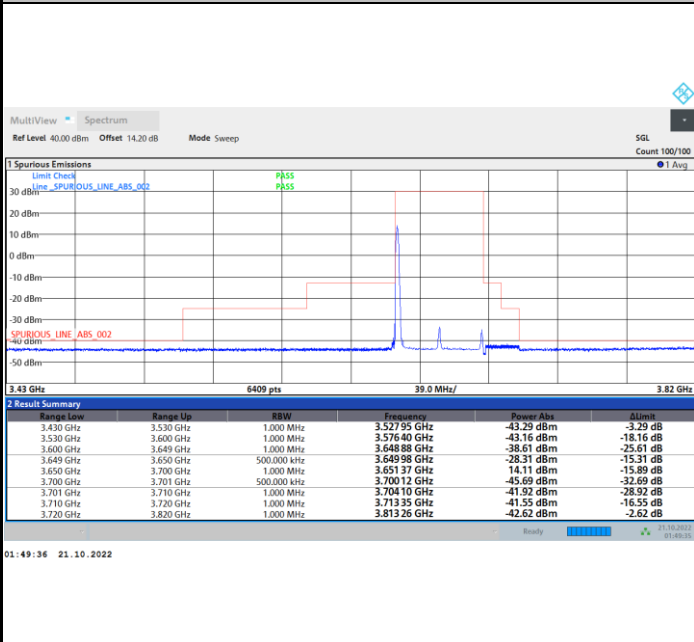

1RBmax

Full RB

FR1 N77 / 50MHz / CP OFDM / 16QAM

Middle Channel

1RB0

1RBmax

Full RB

FR1 N77 / 50MHz / CP OFDM / 16QAM

Highest Channel

1RB0

1RBmax

Full RB