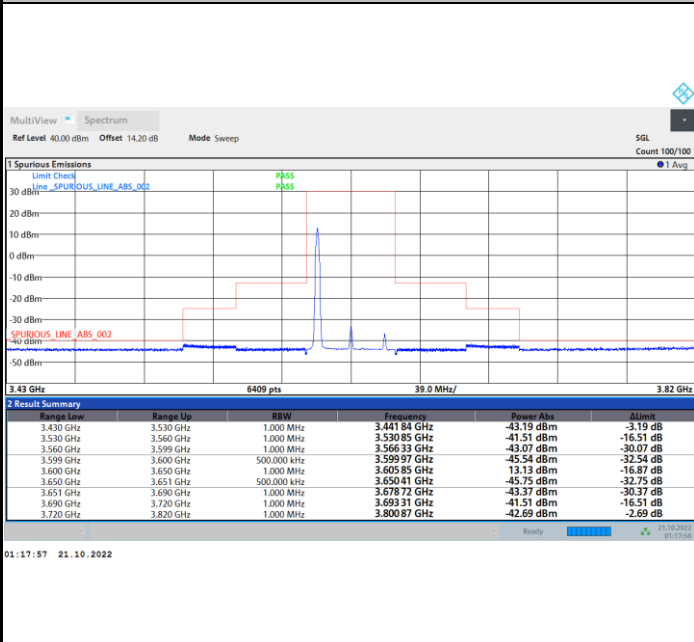

Full RB

FR1 N77 / 40MHz / CP OFDM / 256QAM

Middle Channel

1RB0

1RBmax

Full RB

FR1 N77 / 40MHz / CP OFDM / 256QAM

Highest Channel