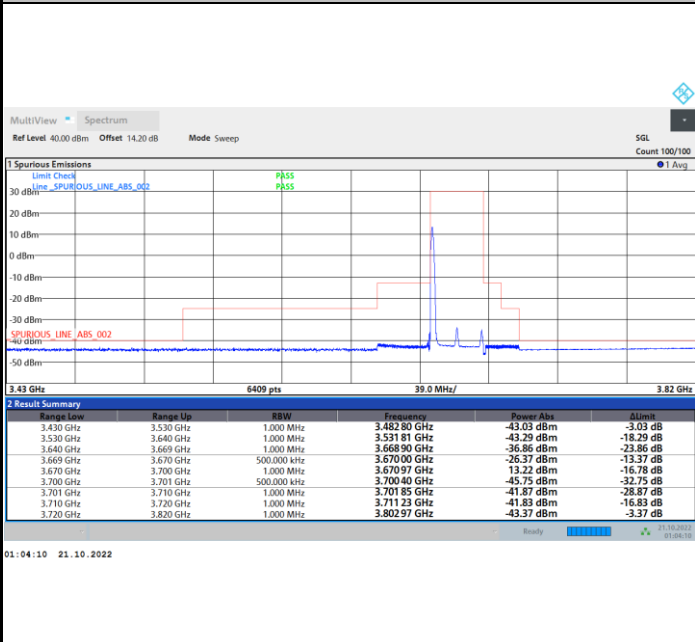

1RBmax

Full RB

FR1 N77 / 30MHz / CP OFDM / 256QAM

Highest Channel

1RB0

1RBmax

Full RB

FR1 N77 / 40MHz / CP OFDM / QPSK