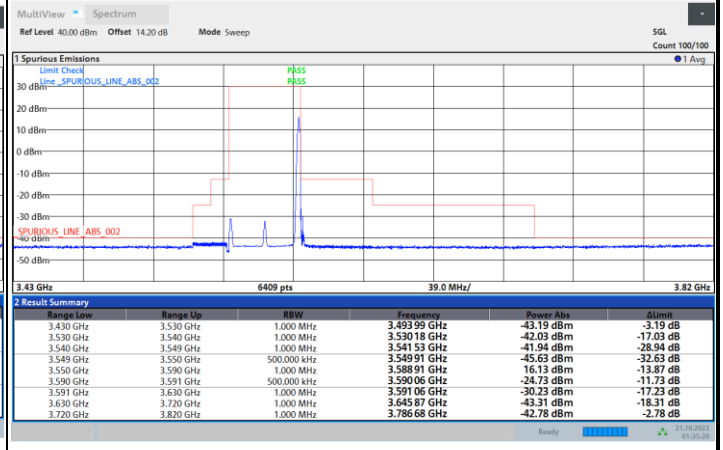

FR1 N77 / 40MHz / CP OFDM / 16QAM

Lowest Channel

1RB0

1RBmax