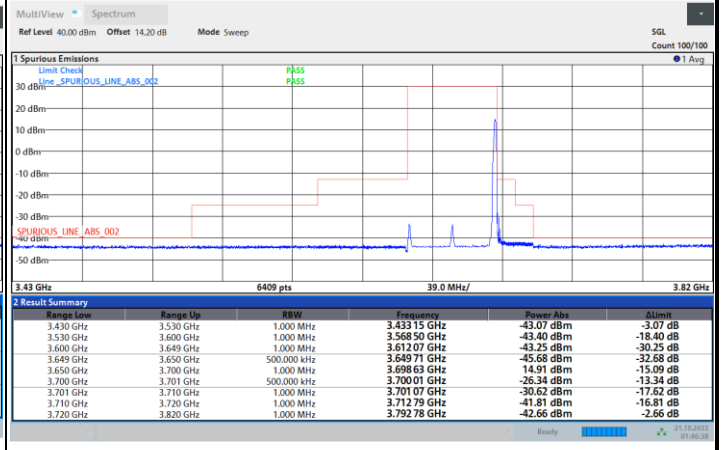

FR1 N77 / 50MHz / CP OFDM / QPSK

Middle Channel

1RB0

1RBmax

Full RB

FR1 N77 / 50MHz / CP OFDM / QPSK

Highest Channel

1RB0

1RBmax

01:50:06 21.10.2022

01:46:39 21.10.2022

Full RB

01:50:54 21.10.2022

FR1 N77 / 50MHz / CP OFDM / 16QAM

Lowest Channel

1RB0