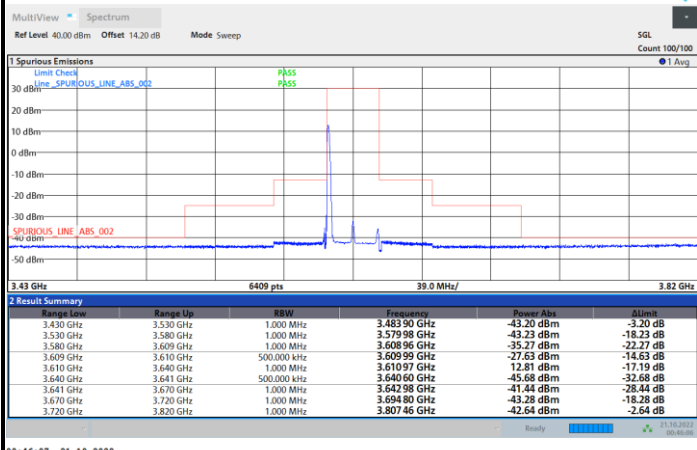

FR1 N77 / 30MHz / CP OFDM / 256QAM

Lowest Channel

1RB0

1RBmax

Full RB

FR1 N77 / 30MHz / CP OFDM / 256QAM

Middle Channel

1RB0

1RBmax

Full RB

FR1 N77 / 30MHz / CP OFDM / 256QAM

Highest Channel

1RB0

1RBmax

Full RB

FR1 N77 / 40MHz / CP OFDM / QPSK