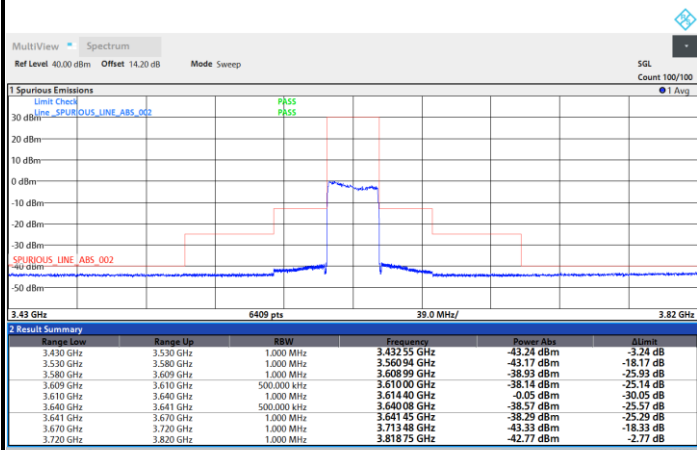

FR1 N77 / 30MHz / CP OFDM / 256QAM

Lowest Channel

1RB0

1RBmax

Full RB

FR1 N77 / 30MHz / CP OFDM / 256QAM

Middle Channel

1RB0

1RBmax

Full RB

FR1 N77 / 30MHz / CP OFDM / 256QAM

Highest Channel

1RB0

1RBmax

Full RB

FR1 N77 / 40MHz / CP OFDM / QPSK