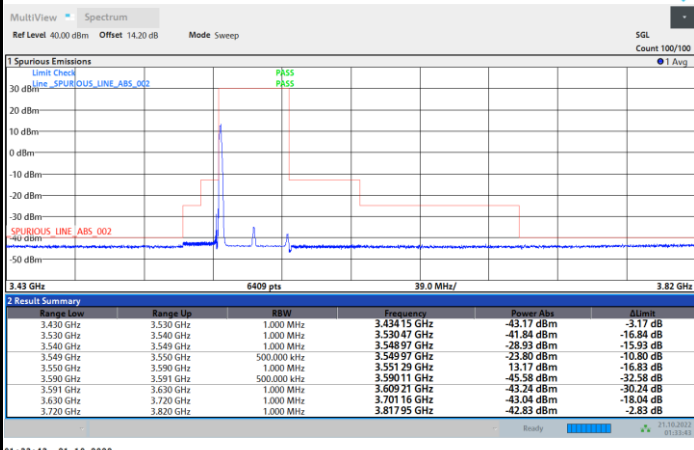

Highest Channel

1RB0

1RBmax

Full RB

FR1 N77 / 40MHz / CP OFDM / 256QAM

Lowest Channel

1RB0

1RBmax