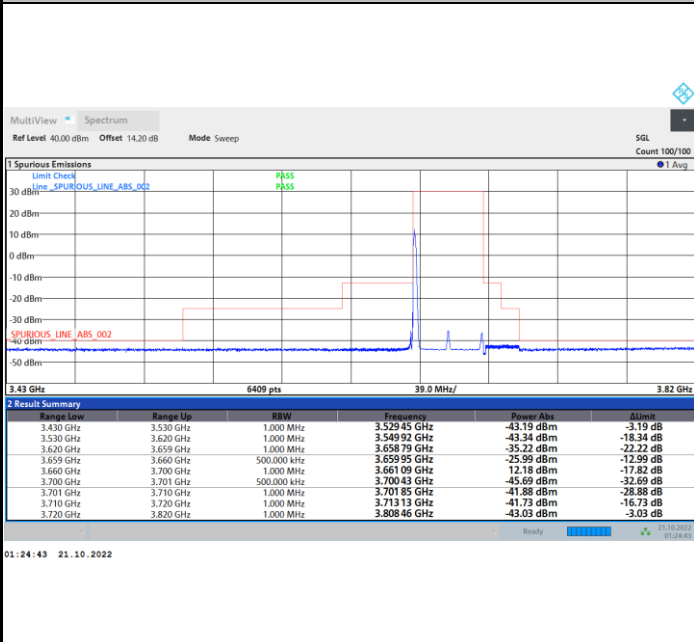

FR1 N77 / 40MHz / CP OFDM / 256QAM

Highest Channel

1RB0

1RBmax