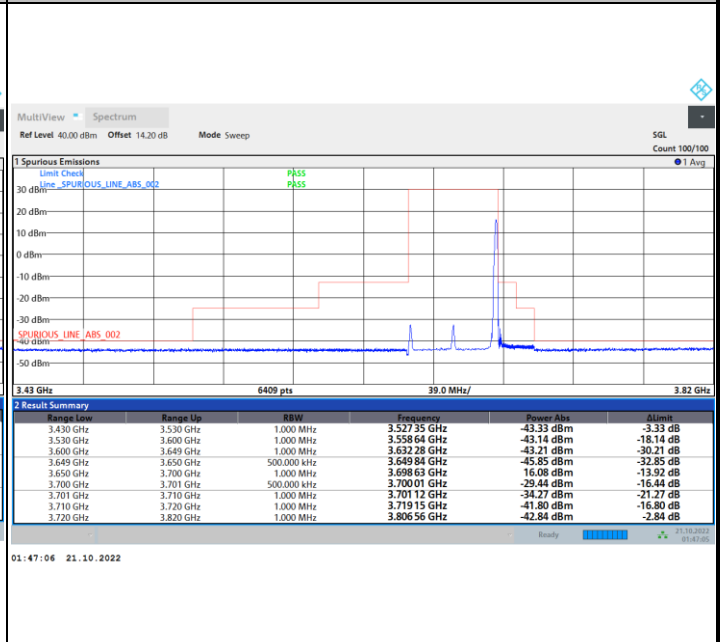

1RBmax

Full RB

FR1 N77 / 50MHz / CP OFDM / 16QAM

Middle Channel

1RB0

1RBmax

Full RB

FR1 N77 / 50MHz / CP OFDM / 16QAM

Highest Channel

1RB0

1RBmax

Full RB