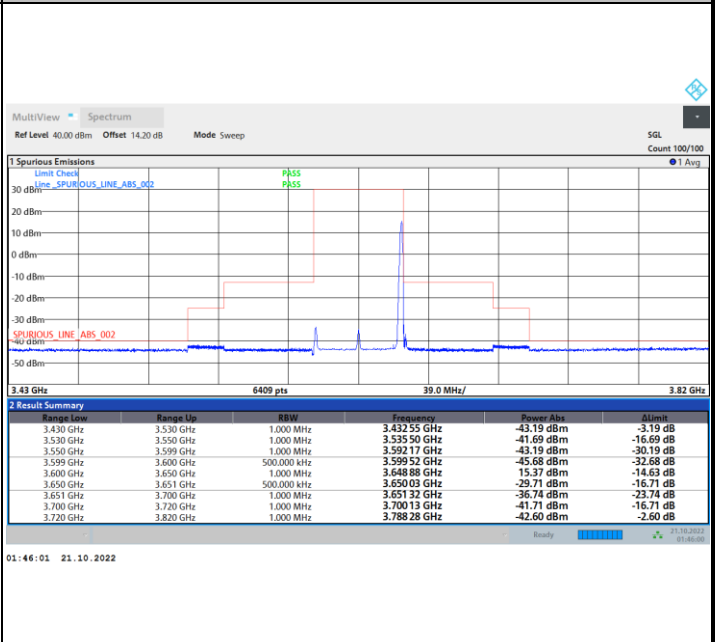

FR1 N77 / 50MHz / CP OFDM / QPSK

Middle Channel

1RB0

1RBmax