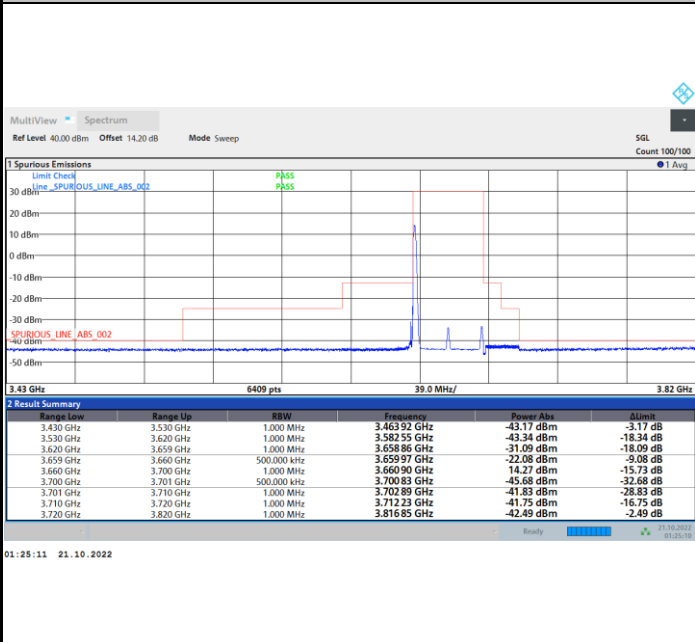

FR1 N77 / 40MHz / CP OFDM / 64QAM

Highest Channel

1RB0

1RBmax