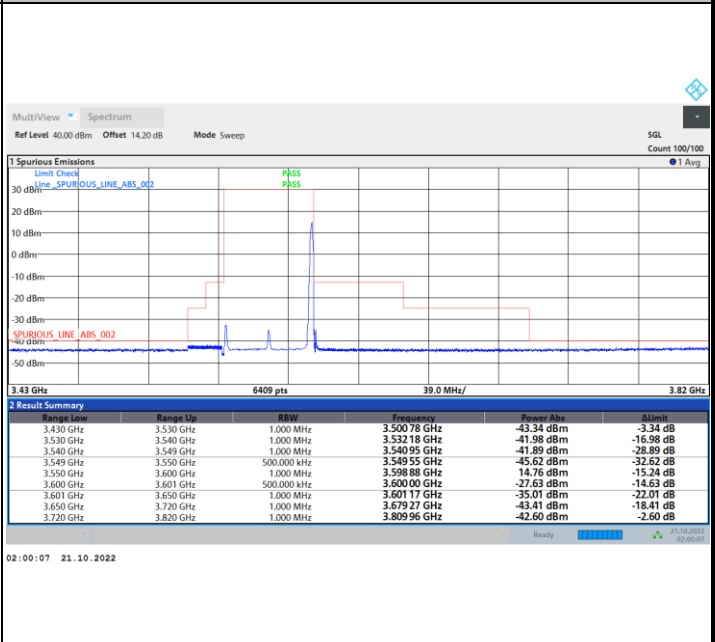

1RB0

1RBmax

Full RB

FR1 N77 / 50MHz / CP OFDM / QPSK

Lowest Channel

1RB0

1RBmax

Full RB