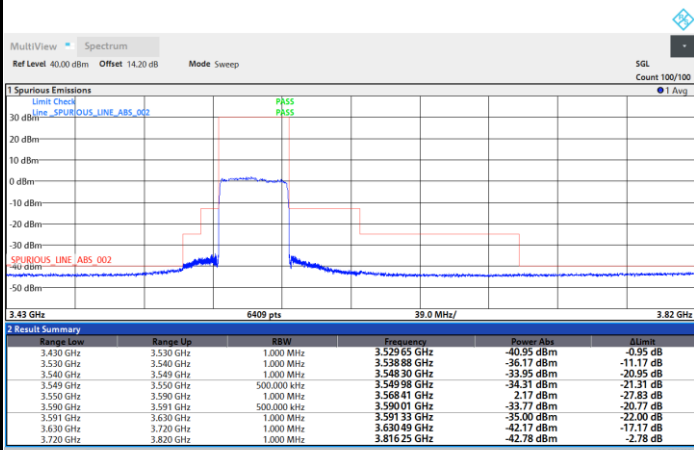

FR1 N77 / 40MHz / CP OFDM / 16QAM

Lowest Channel

1RB0

1RBmax

Full RB