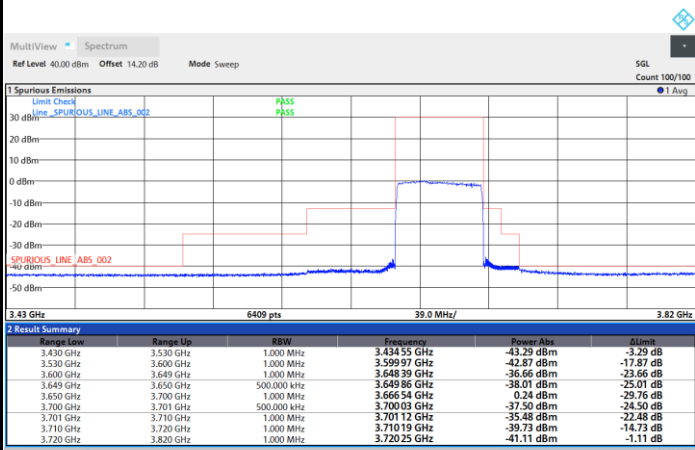

FR1 N77 / 50MHz / CP OFDM / QPSK

Middle Channel

1RB0

1RBmax

Full RB

FR1 N77 / 50MHz / CP OFDM / QPSK

Highest Channel

1RB0

1RBmax

01:50:06 21.10.2022

01:46:39 21.10.2022

Full RB

01:50:54 21.10.2022

FR1 N77 / 50MHz / CP OFDM / 16QAM

Lowest Channel

1RB0