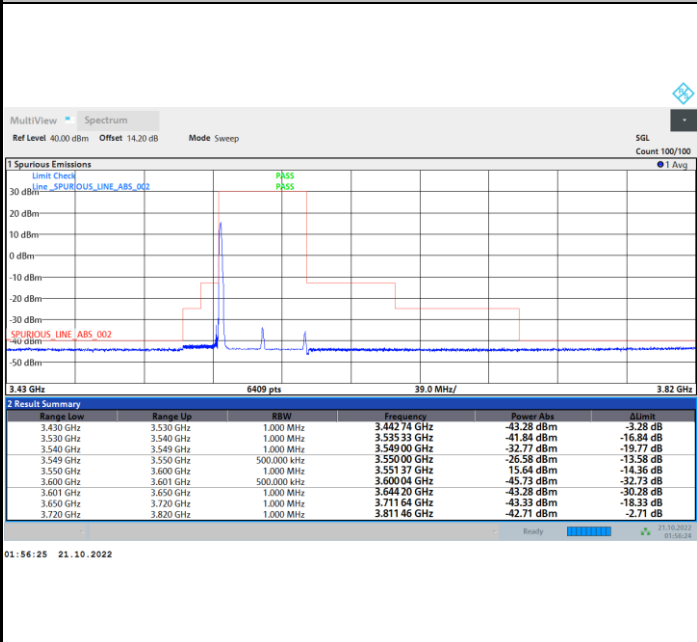

FR1 N77 / 50MHz / CP OFDM / 16QAM

Lowest Channel

1RB0

1RBmax