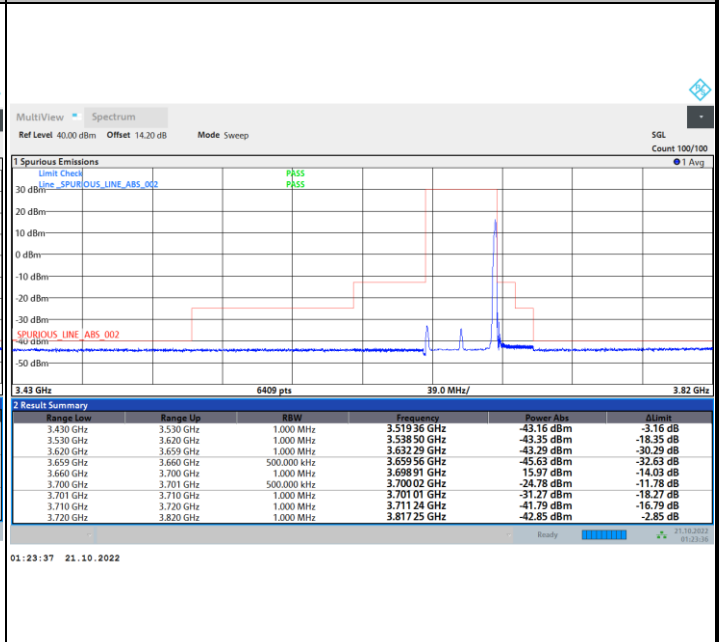

1RBmax

Full RB

FR1 N77 / 40MHz / CP OFDM / 64QAM

Middle Channel

1RB0

1RBmax

Full RB

FR1 N77 / 40MHz / CP OFDM / 64QAM

Highest Channel

1RB0

1RBmax

Full RB

FR1 N77 / 40MHz / CP OFDM / 256QAM

Lowest Channel

1RB0

1RBmax