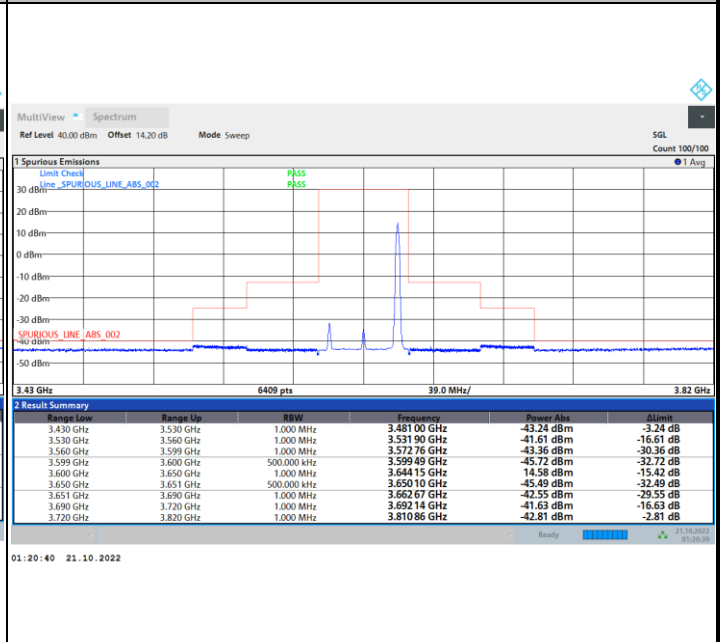

1RB0

1RBmax

Full RB

FR1 N77 / 40MHz / CP OFDM / 16QAM

Middle Channel

1RB0

1RBmax

Full RB