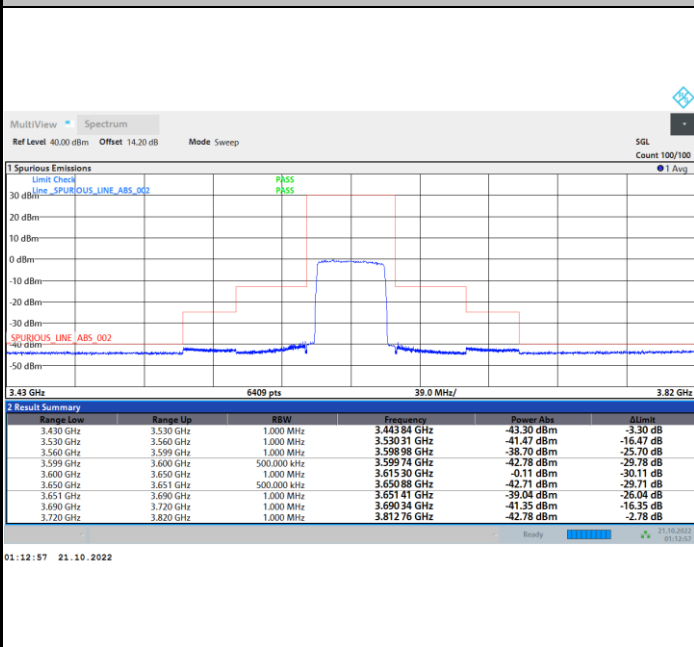

Full RB

FR1 N77 / 40MHz / CP OFDM / 256QAM

Middle Channel

1RB0

1RBmax

Full RB

FR1 N77 / 40MHz / CP OFDM / 256QAM

Highest Channel