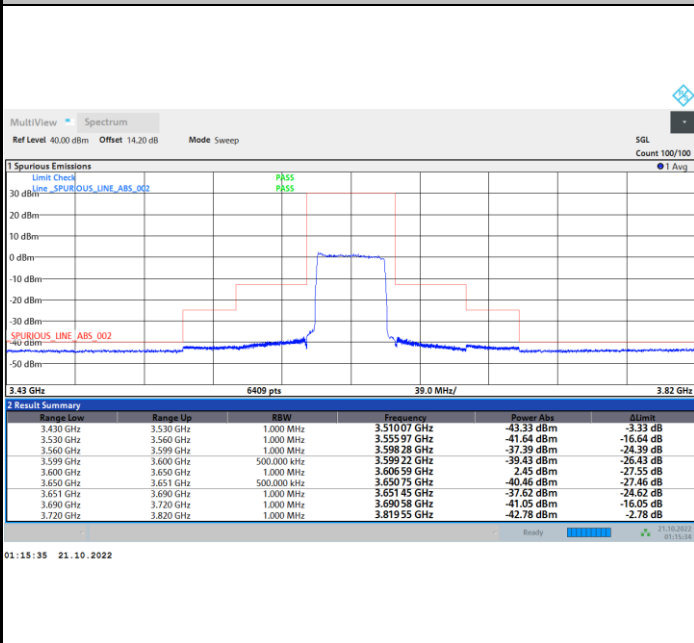

1RB0

1RBmax

Full RB

FR1 N77 / 40MHz / CP OFDM / 16QAM

Middle Channel

1RB0

1RBmax

Full RB

FR1 N77 / 40MHz / CP OFDM / 16QAM

Highest Channel

1RB0

1RBmax

Full RB

FR1 N77 / 40MHz / CP OFDM / 64QAM

Lowest Channel

1RB0