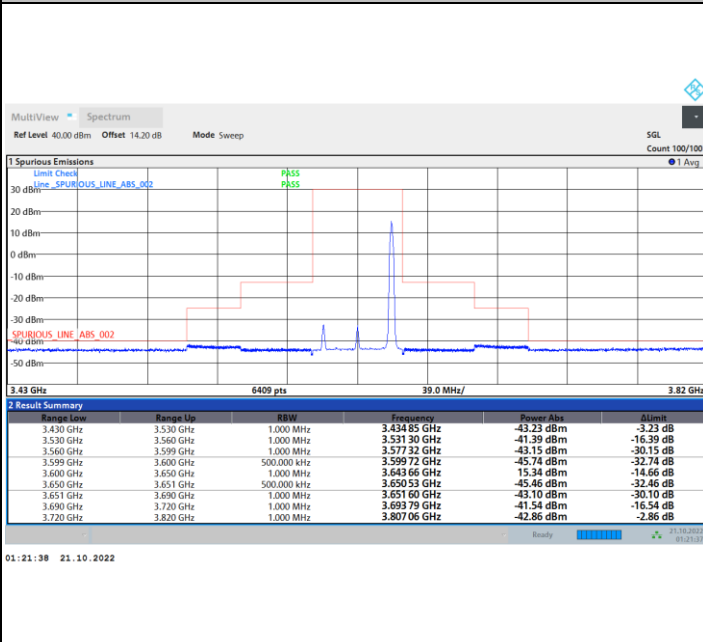

Lowest Channel

1RB0

1RBmax

Full RB

FR1 N77 / 40MHz / CP OFDM / QPSK

Middle Channel

1RB0

1RBmax