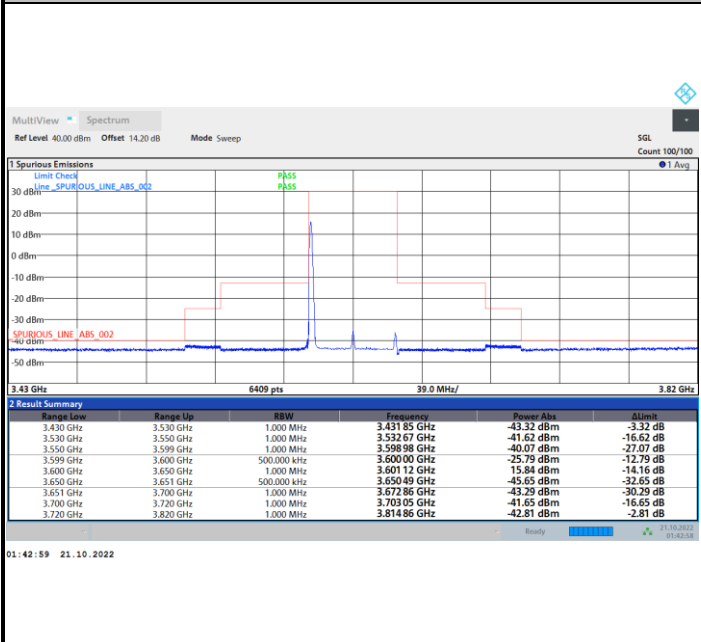

1RBmax

Full RB

FR1 N77 / 50MHz / CP OFDM / 16QAM

Middle Channel

1RB0

1RBmax

Full RB

FR1 N77 / 50MHz / CP OFDM / 16QAM

Highest Channel

1RB0

1RBmax

Full RB