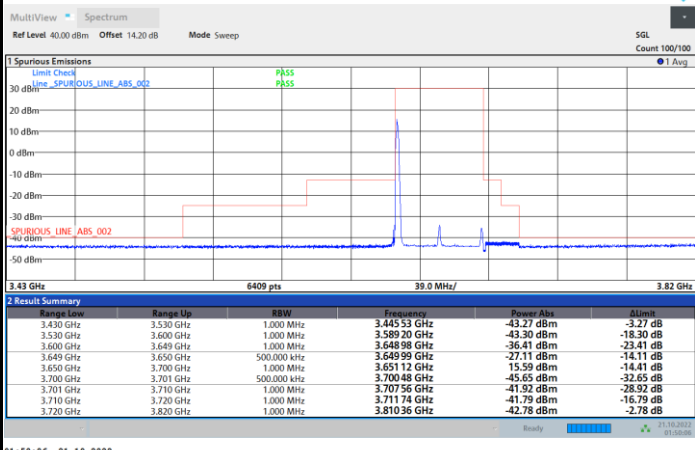

FR1 N77 / 50MHz / CP OFDM / QPSK

Middle Channel

1RB0

1RBmax

Full RB

FR1 N77 / 50MHz / CP OFDM / QPSK

Highest Channel

1RB0

1RBmax

01:50:06 21.10.2022

01:46:39 21.10.2022

Full RB

01:50:54 21.10.2022

FR1 N77 / 50MHz / CP OFDM / 16QAM

Lowest Channel

1RB0