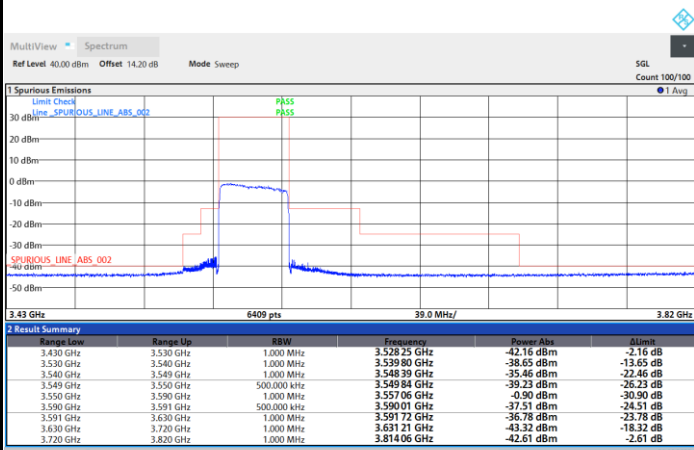

FR1 N77 / 40MHz / CP OFDM / 256QAM

Lowest Channel

1RB0

1RBmax

Full RB