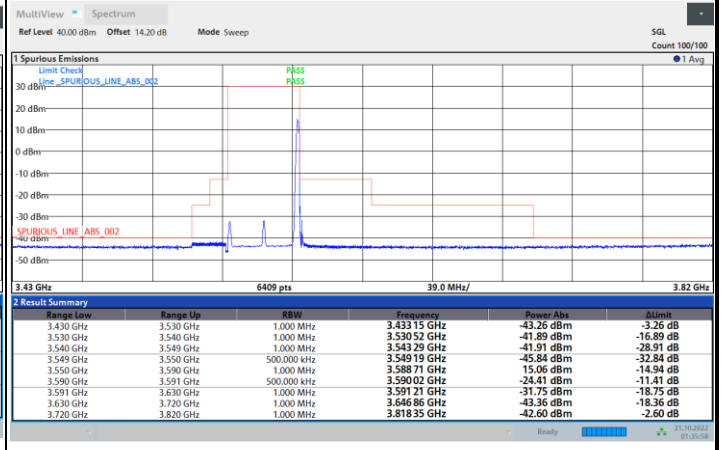

FR1 N77 / 40MHz / CP OFDM / QPSK

Lowest Channel

1RB0

1RBmax