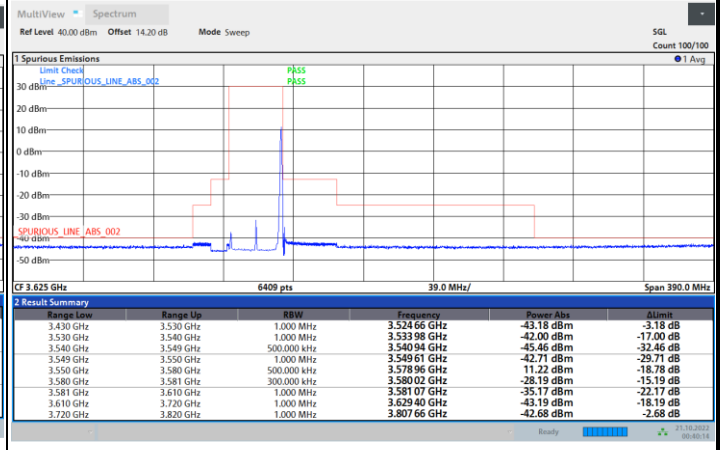

FR1 N77 / 30MHz / CP OFDM / 256QAM

Lowest Channel

1RB0

1RBmax

Full RB

FR1 N77 / 30MHz / CP OFDM / 256QAM

Middle Channel

1RB0

1RBmax

Full RB

FR1 N77 / 30MHz / CP OFDM / 256QAM

Highest Channel

1RB0

1RBmax

Full RB

FR1 N77 / 40MHz / CP OFDM / QPSK