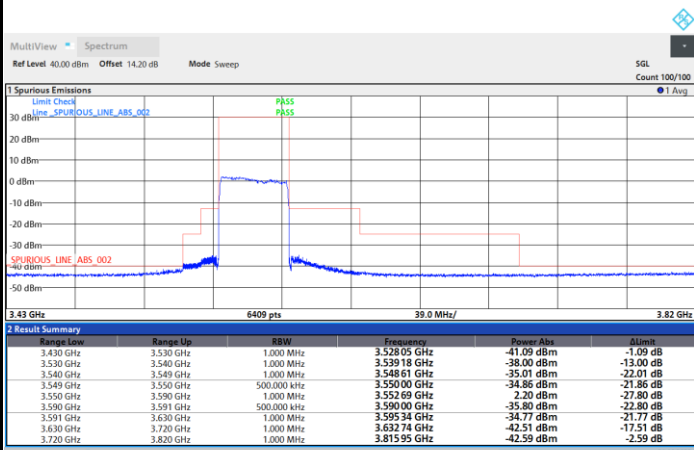

FR1 N77 / 40MHz / CP OFDM / 64QAM

Lowest Channel

1RB0

1RBmax

Full RB