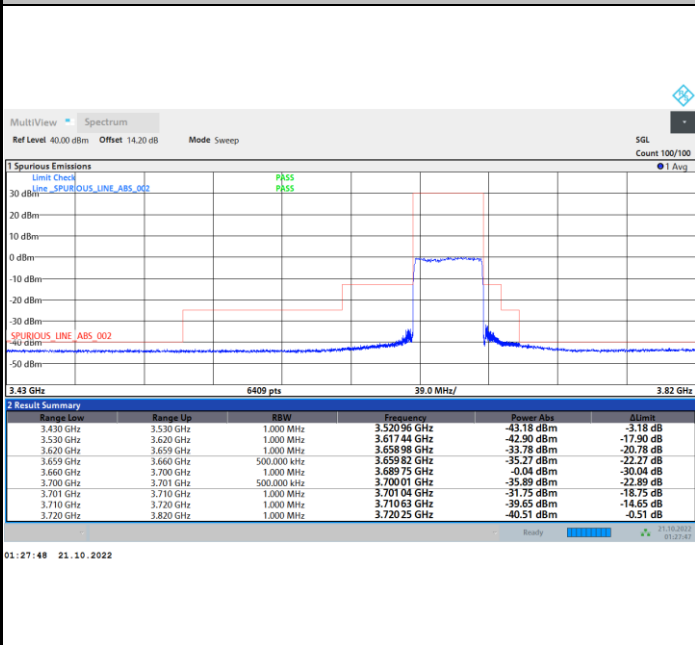

1RBmax

Full RB

FR1 N77 / 40MHz / CP OFDM / 64QAM

Middle Channel

1RB0

1RBmax

Full RB

FR1 N77 / 40MHz / CP OFDM / 64QAM

Highest Channel

1RB0

1RBmax

Full RB

FR1 N77 / 40MHz / CP OFDM / 256QAM

Lowest Channel

1RB0

1RBmax