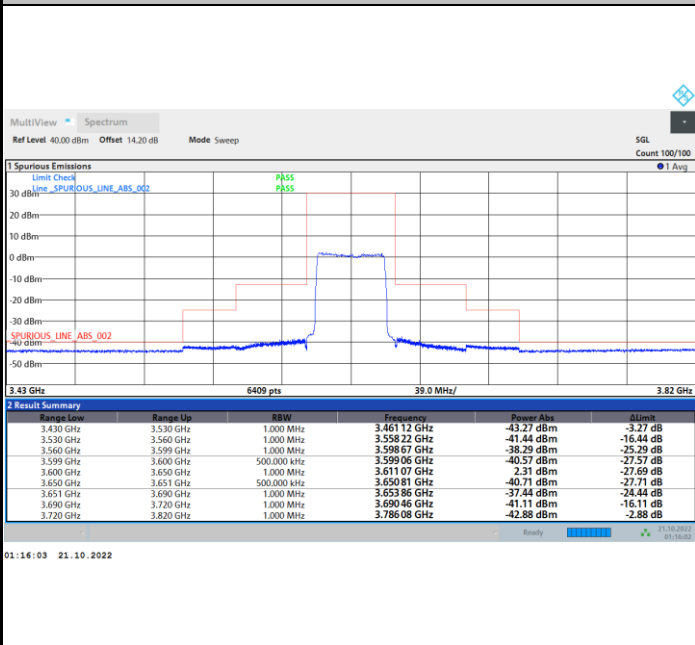

FR1 N77 / 40MHz / CP OFDM / QPSK

Middle Channel

1RB0

1RBmax

Full RB