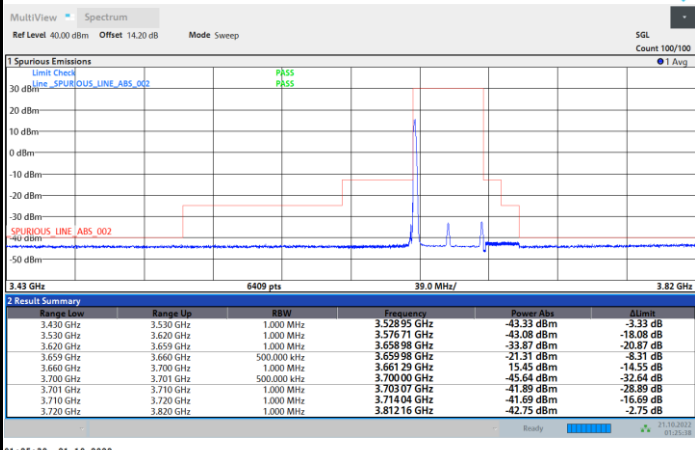

FR1 N77 / 40MHz / CP OFDM / 16QAM

Highest Channel

1RB0

1RBmax

Full RB

FR1 N77 / 40MHz / CP OFDM / 64QAM

Lowest Channel

1RB0