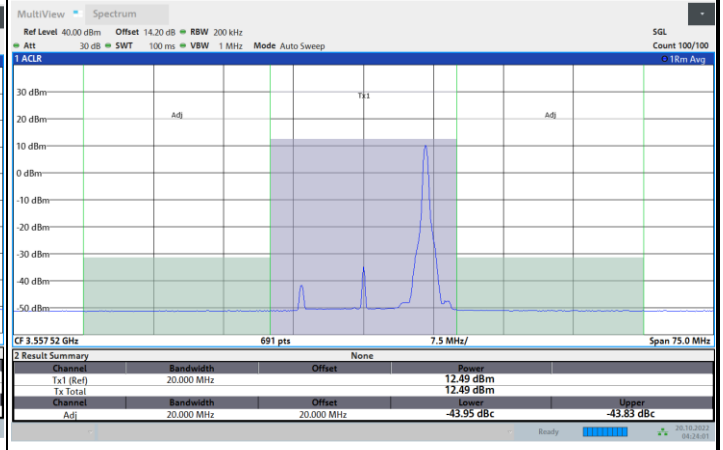

Full RB

FR1 N77 / 15MHz / CP OFDM / 256QAM

Lowest Channel

1RB0

1RBmax

Full RB

FR1 N77 / 15MHz / CP OFDM / 256QAM

Middle Channel