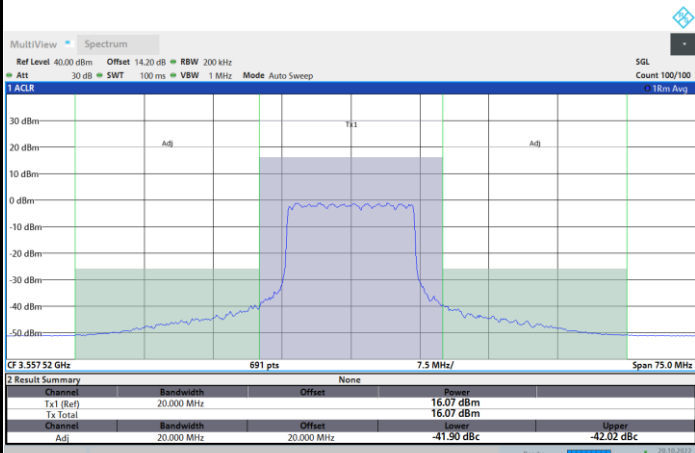

1RB0

1RBmax

Full RB

FR1 N77 / 15MHz / CP OFDM / 16QAM

Lowest Channel

1RB0

1RBmax

Full RB