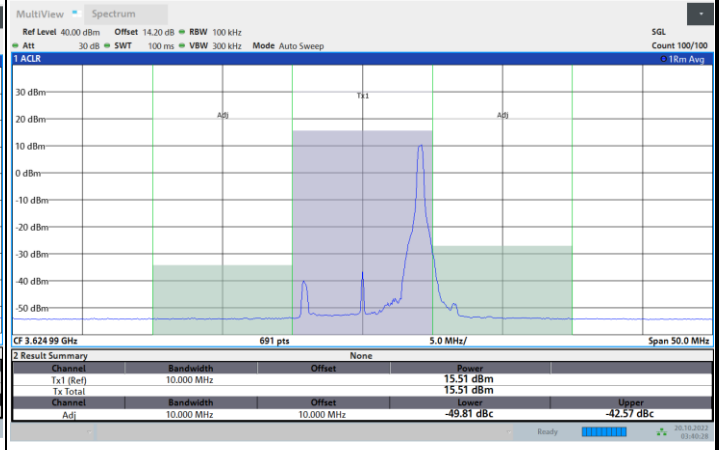

FR1 N77 / 10MHz / CP OFDM / QPSK

Middle Channel

1RB0

1RBmax