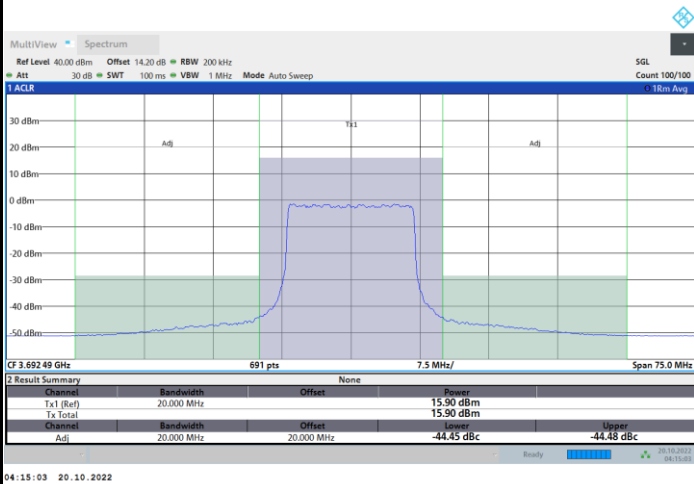

FR1 N77 / 15MHz / CP OFDM / QPSK

Highest Channel

1RB0

1RBmax

Full RB