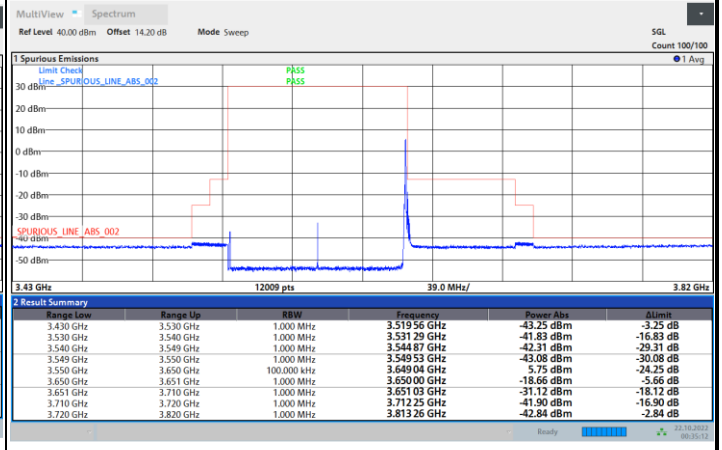

FR1 N77 / 100MHz / CP OFDM / 256QAM

Lowest Channel

1RB0

1RBmax

Full RB

FR1 N77 / 100MHz / CP OFDM / 256QAM

Middle Channel

1RB0

1RBmax

Full RB

FR1 N77 / 100MHz / CP OFDM / 256QAM

Highest Channel

1RB0

1RBmax

Full RB

Adjacent Channel Leakage Ratio (ACLR)