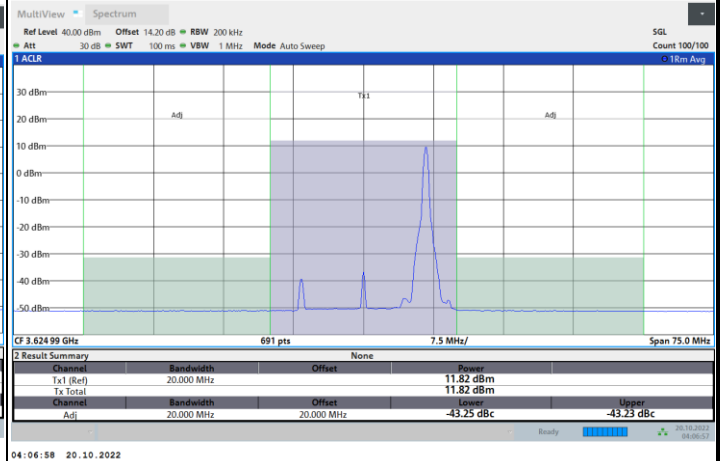

FR1 N77 / 15MHz / CP OFDM / 256QAM

Middle Channel

1RB0

1RBmax