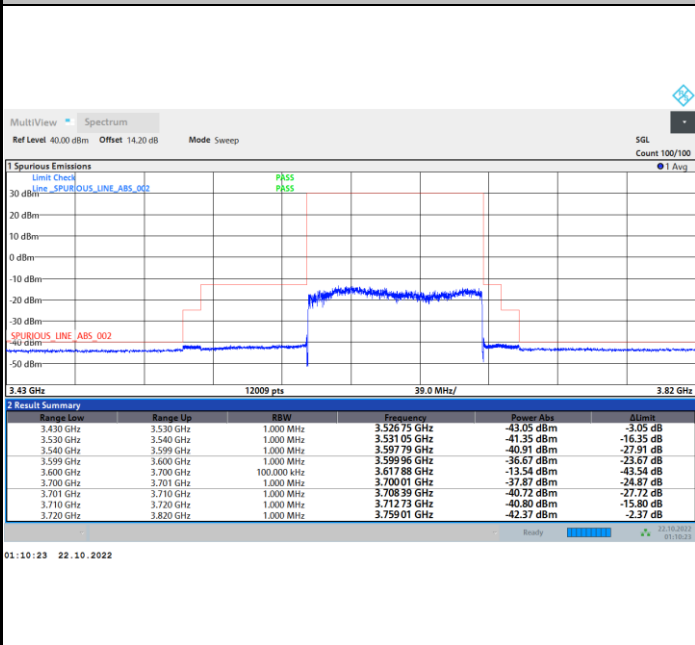

1RBmax

Full RB

FR1 N77 / 100MHz / CP OFDM / 256QAM

Highest Channel

1RB0

1RBmax

Full RB

Adjacent Channel Leakage Ratio (ACLR)