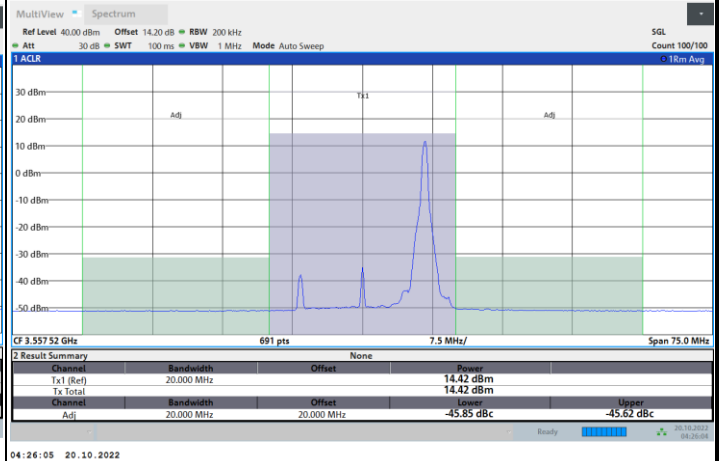

Highest Channel

1RB0

1RBmax

Full RB

FR1 N77 / 15MHz / CP OFDM / QPSK

Lowest Channel

1RB0

1RBmax