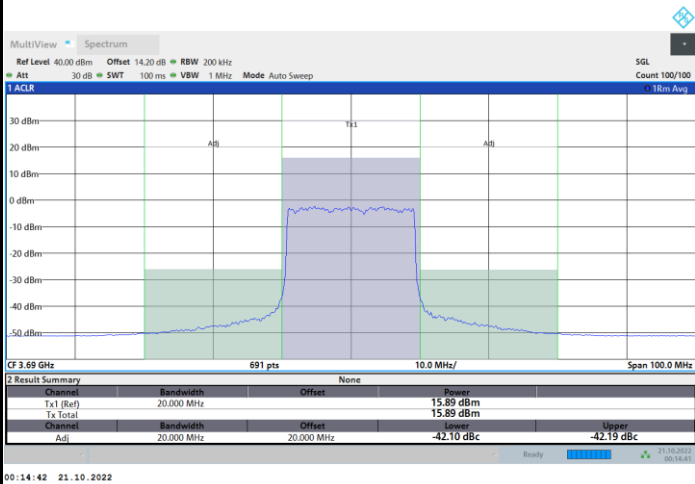

Full RB

FR1 N77 / 20MHz / CP OFDM / 16QAM

Highest Channel

1RB0

1RBmax

Full RB

FR1 N77 / 20MHz / CP OFDM / 64QAM

Lowest Channel