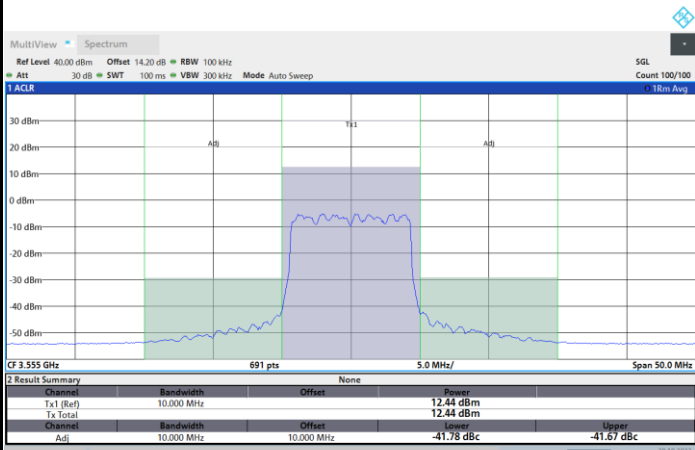

FR1 N77 / 10MHz / CP OFDM / 256QAM

Lowest Channel

1RB0

1RBmax

Full RB