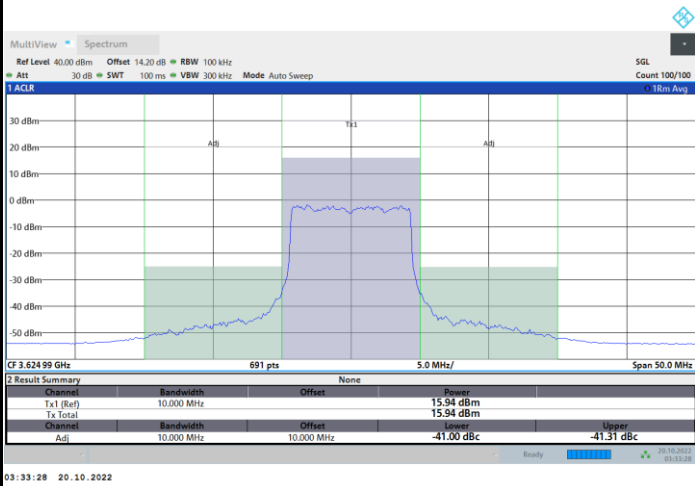

FR1 N77 / 10MHz / CP OFDM / 16QAM

Middle Channel

1RB0

1RBmax

Full RB