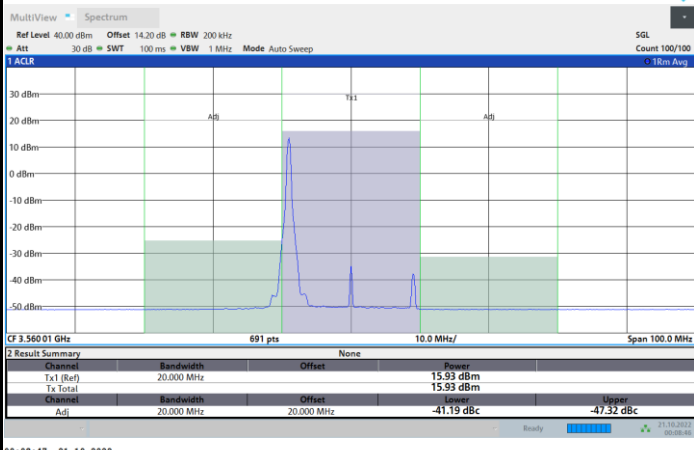

FR1 N77 / 20MHz / CP OFDM / 64QAM

Lowest Channel

1RB0

1RBmax