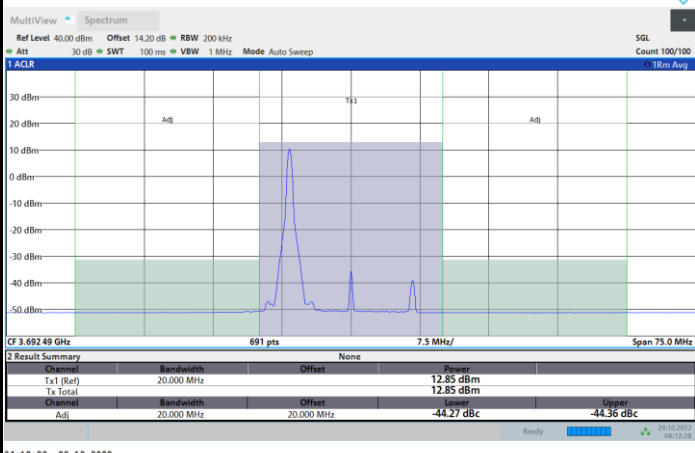

1RB0

1RBmax

Full RB

FR1 N77 / 15MHz / CP OFDM / 256QAM

Highest Channel

1RB0

1RBmax

Full RB