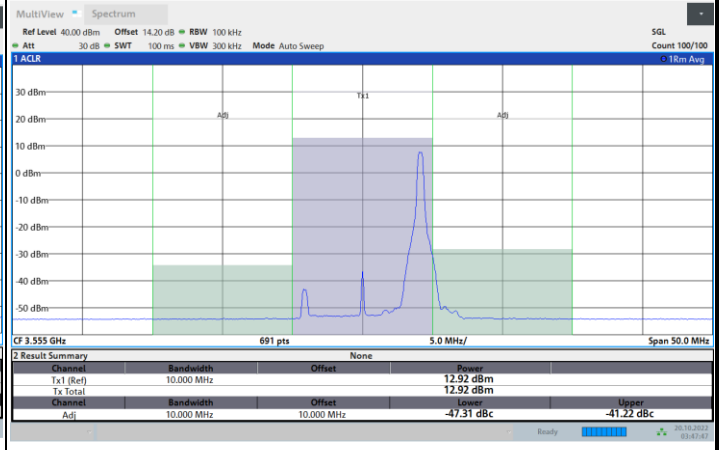

FR1 N77 / 10MHz / CP OFDM / 256QAM

Lowest Channel

1RB0

1RBmax