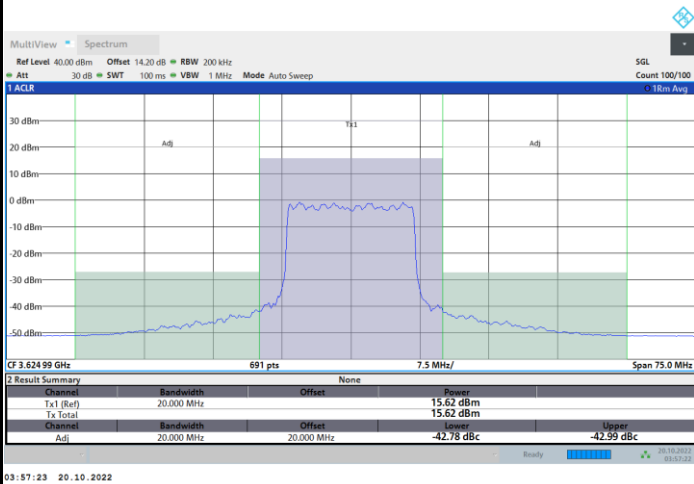

FR1 N77 / 15MHz / CP OFDM / 64QAM

Middle Channel

1RB0

1RBmax

Full RB