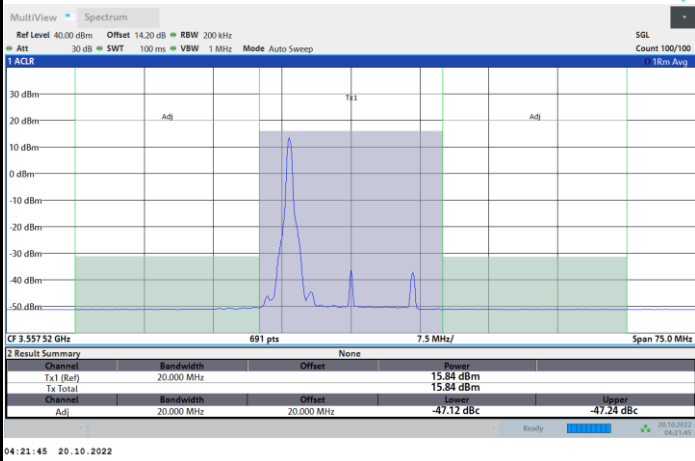

1RBmax

Full RB

FR1 N77 / 15MHz / CP OFDM / 64QAM

Lowest Channel

1RB0

1RBmax

Full RB

FR1 N77 / 15MHz / CP OFDM / 64QAM