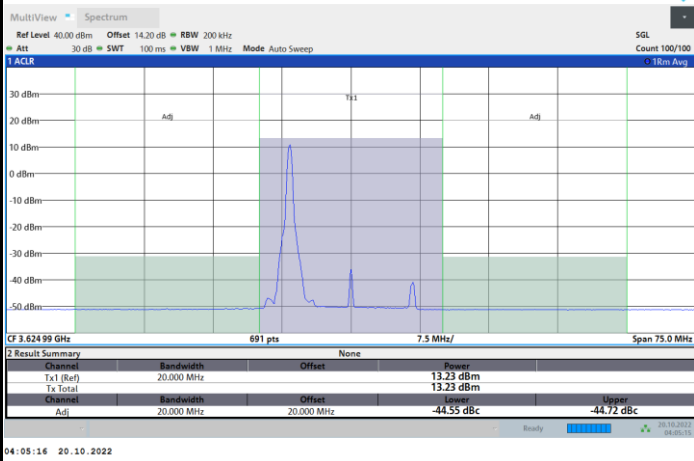

FR1 N77 / 15MHz / CP OFDM / 256QAM

Middle Channel

1RB0

1RBmax