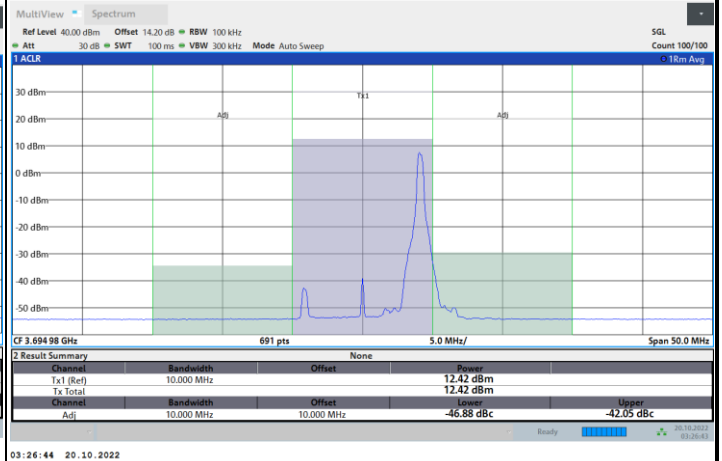

Highest Channel

1RB0

1RBmax

Full RB

FR1 N77 / 15MHz / CP OFDM / QPSK

Lowest Channel

1RB0

1RBmax