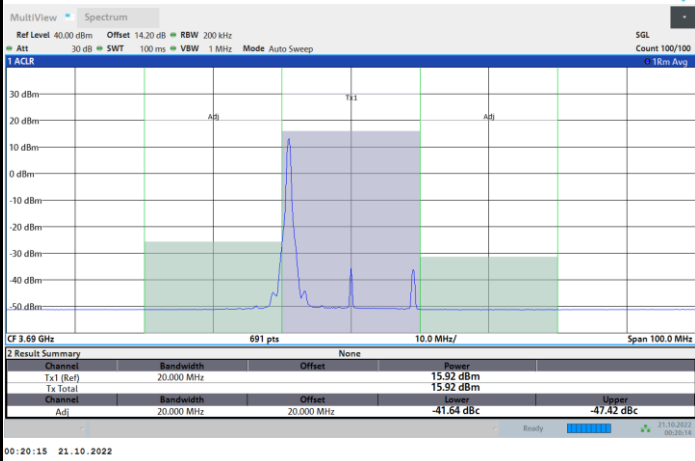

Full RB

FR1 N77 / 20MHz / CP OFDM / 16QAM

Highest Channel

1RB0

1RBmax

Full RB

FR1 N77 / 20MHz / CP OFDM / 64QAM

Lowest Channel