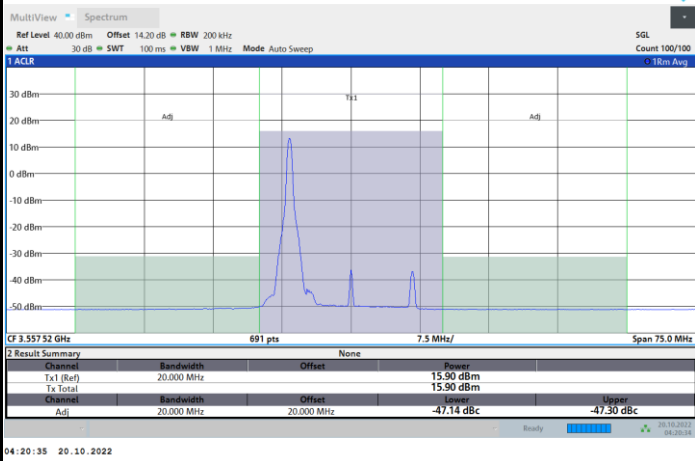

Highest Channel

1RB0

1RBmax

Full RB

FR1 N77 / 15MHz / CP OFDM / QPSK

Lowest Channel

1RB0

1RBmax