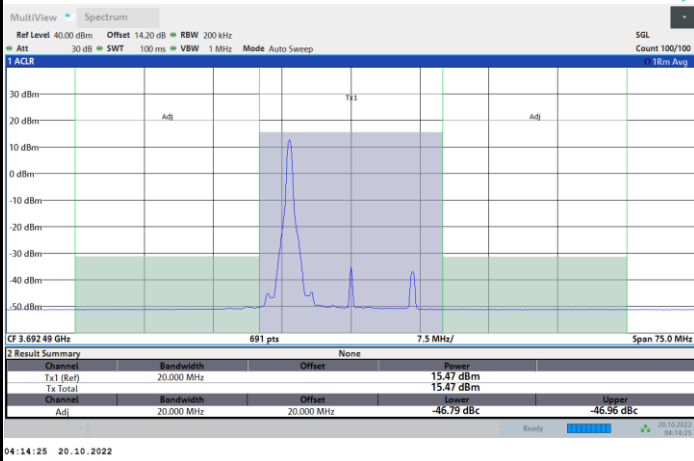

FR1 N77 / 15MHz / CP OFDM / QPSK

Highest Channel

1RB0

1RBmax