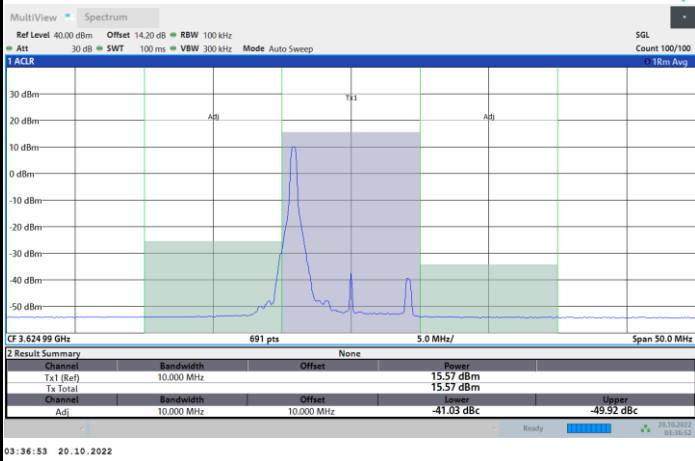

Lowest Channel

1RB0

1RBmax

Full RB

FR1 N77 / 10MHz / CP OFDM / 16QAM

Middle Channel

1RB0

1RBmax