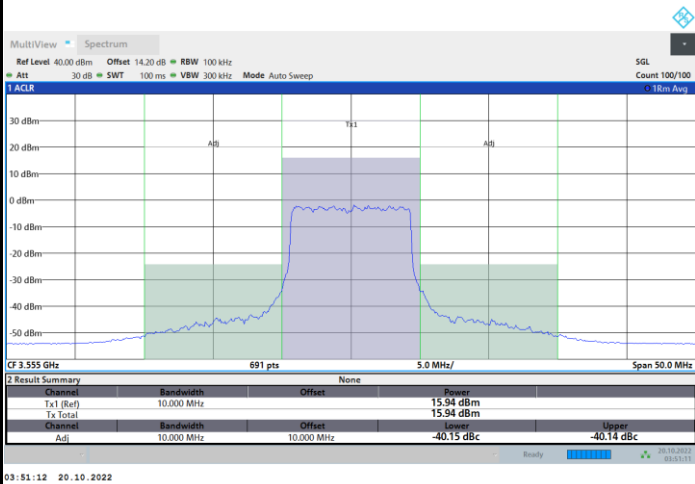

FR1 N77 / 10MHz / CP OFDM / 16QAM

Lowest Channel

1RB0

1RBmax

Full RB