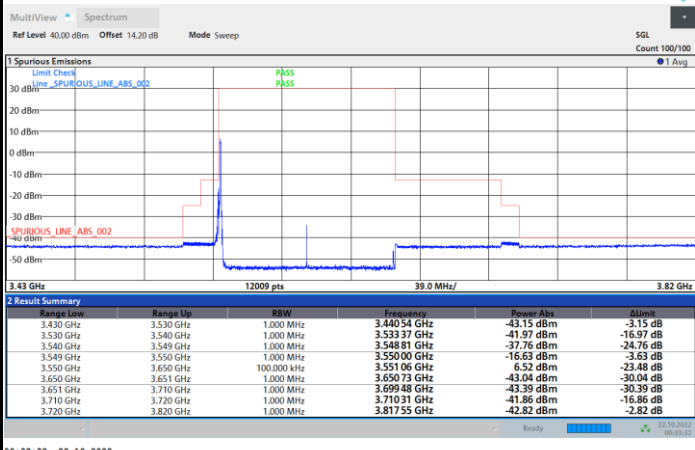

FR1 N77 / 100MHz / CP OFDM / 256QAM

Lowest Channel

1RB0

1RBmax

Full RB

FR1 N77 / 100MHz / CP OFDM / 256QAM

Middle Channel

1RB0

1RBmax

Full RB

FR1 N77 / 100MHz / CP OFDM / 256QAM

Highest Channel

1RB0

1RBmax

Full RB

Adjacent Channel Leakage Ratio (ACLR)