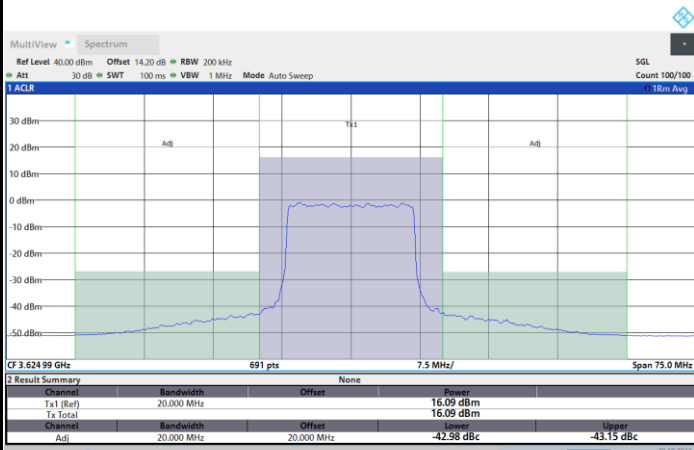

Full RB

FR1 N77 / 15MHz / CP OFDM / QPSK

Middle Channel

1RB0

1RBmax

Full RB

FR1 N77 / 15MHz / CP OFDM / QPSK

Highest Channel