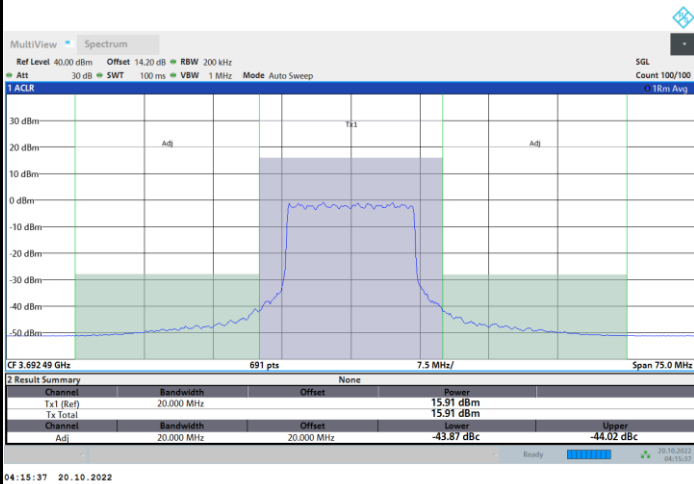

FR1 N77 / 15MHz / CP OFDM / 16QAM

Highest Channel

1RB0

1RBmax

Full RB