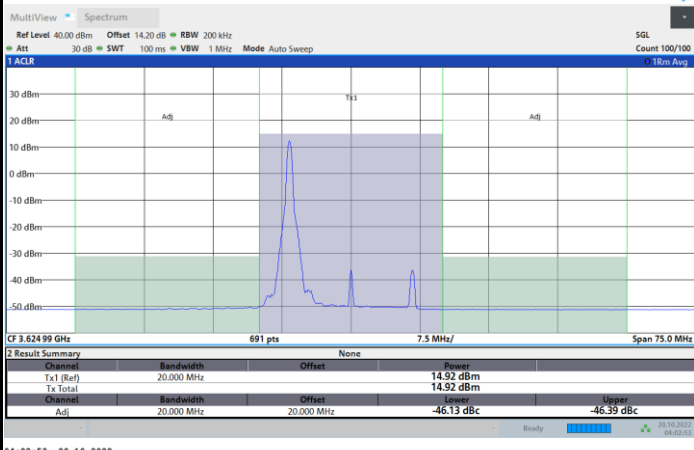

Full RB

FR1 N77 / 15MHz / CP OFDM / QPSK

Middle Channel

1RB0

1RBmax

Full RB

FR1 N77 / 15MHz / CP OFDM / QPSK

Highest Channel