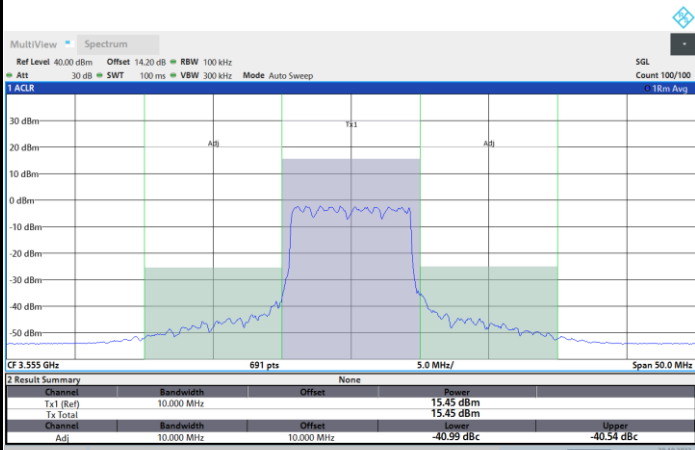

FR1 N77 / 10MHz / CP OFDM / 64QAM

Lowest Channel

1RB0

1RBmax

Full RB