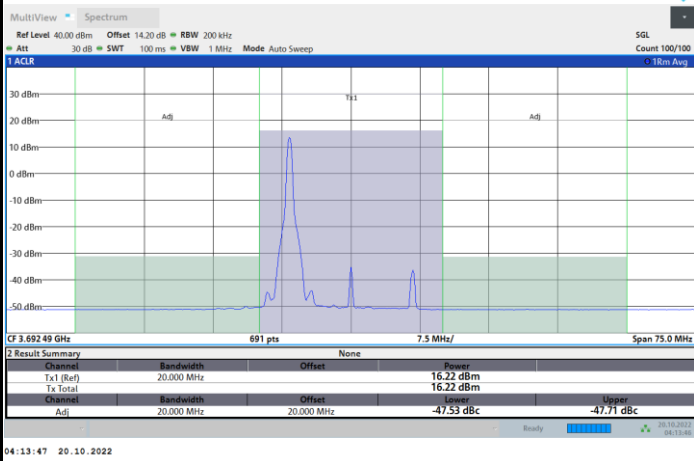

FR1 N77 / 15MHz / CP OFDM / 16QAM

Highest Channel

1RB0

1RBmax