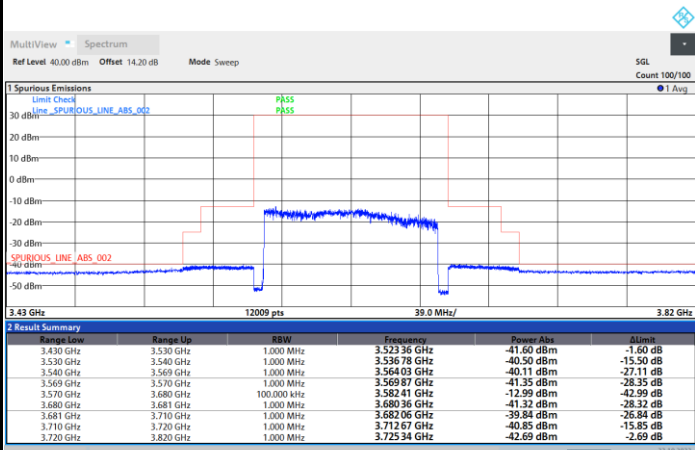

FR1 N77 / 100MHz / CP OFDM / 256QAM

Lowest Channel

1RB0

1RBmax

Full RB

FR1 N77 / 100MHz / CP OFDM / 256QAM

Middle Channel

1RB0

1RBmax

Full RB

FR1 N77 / 100MHz / CP OFDM / 256QAM

Highest Channel

1RB0

1RBmax

Full RB

Adjacent Channel Leakage Ratio (ACLR)