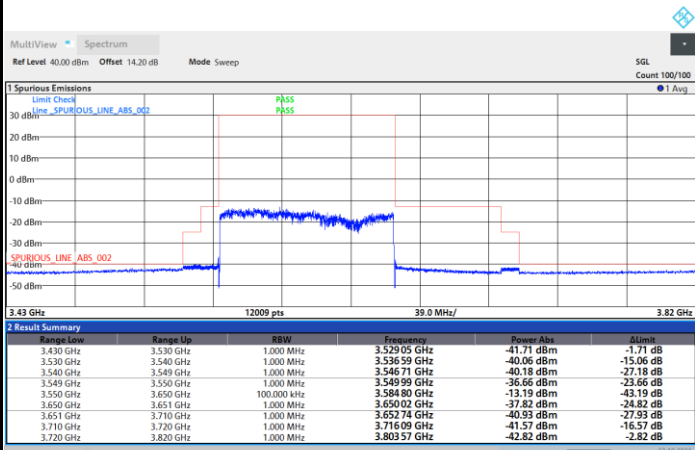

FR1 N77 / 100MHz / CP OFDM / 256QAM

Lowest Channel

1RB0

1RBmax

Full RB

FR1 N77 / 100MHz / CP OFDM / 256QAM

Middle Channel

1RB0

1RBmax

Full RB

FR1 N77 / 100MHz / CP OFDM / 256QAM

Highest Channel

1RB0

1RBmax

Full RB

Adjacent Channel Leakage Ratio (ACLR)