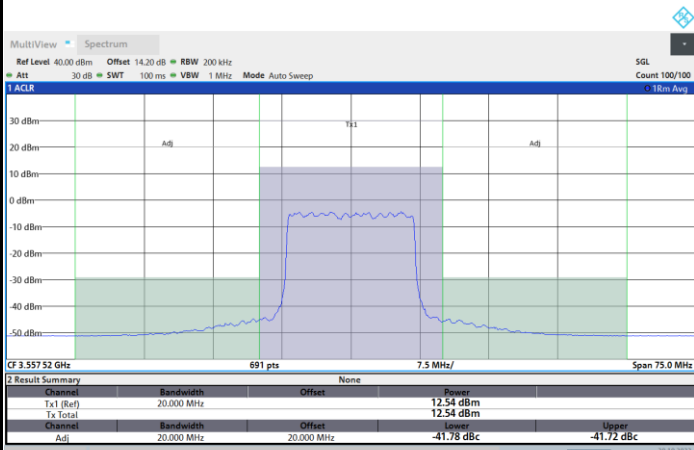

Full RB

FR1 N77 / 15MHz / CP OFDM / 256QAM

Lowest Channel

1RB0

1RBmax

Full RB

FR1 N77 / 15MHz / CP OFDM / 256QAM

Middle Channel