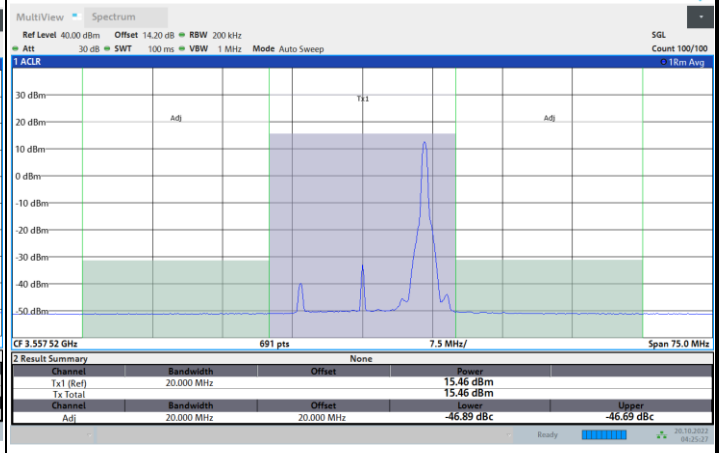

1RB0

1RBmax

Full RB

FR1 N77 / 15MHz / CP OFDM / 16QAM

Lowest Channel

1RB0

1RBmax

Full RB