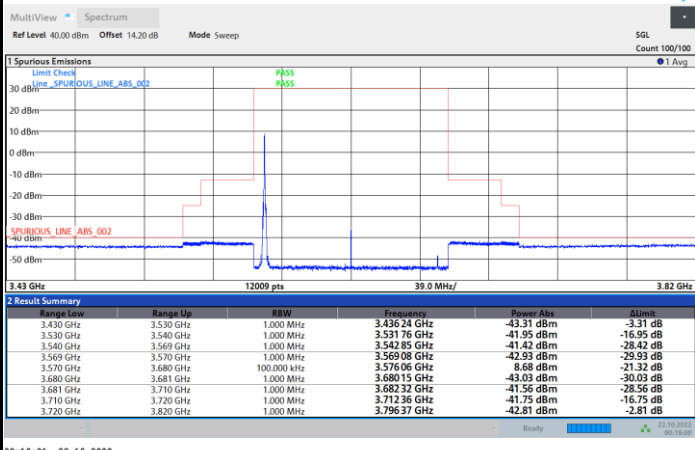

FR1 N77 / 100MHz / CP OFDM / 256QAM

Lowest Channel

1RB0

1RBmax

Full RB

FR1 N77 / 100MHz / CP OFDM / 256QAM

Middle Channel

1RB0

1RBmax

Full RB

FR1 N77 / 100MHz / CP OFDM / 256QAM

Highest Channel

1RB0

1RBmax

Full RB

Adjacent Channel Leakage Ratio (ACLR)