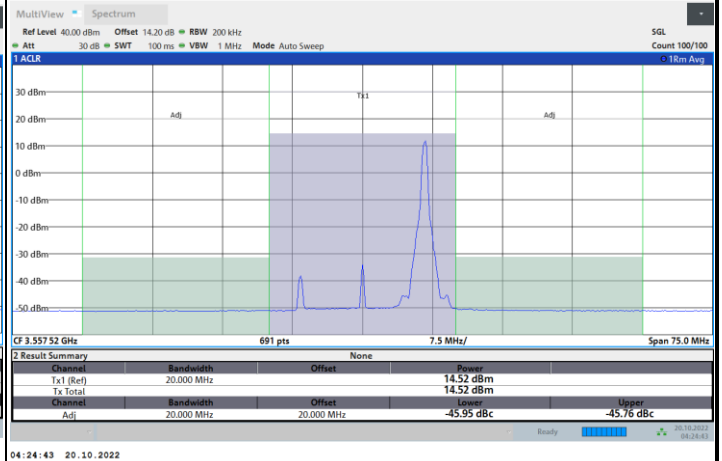

1RBmax

Full RB

FR1 N77 / 15MHz / CP OFDM / 64QAM

Lowest Channel

1RB0

1RBmax

Full RB

FR1 N77 / 15MHz / CP OFDM / 64QAM