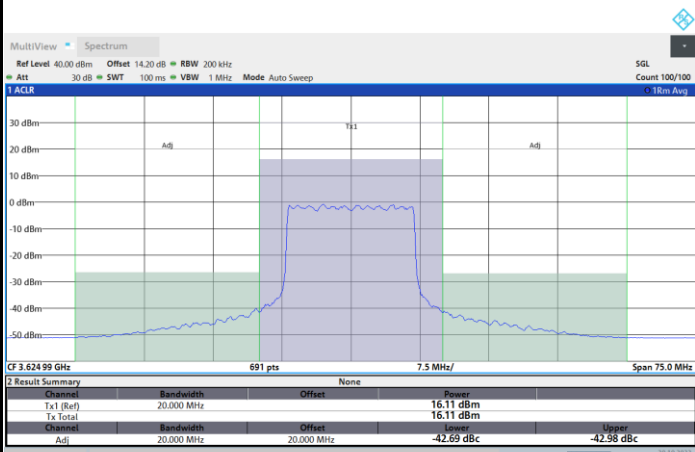

FR1 N77 / 15MHz / CP OFDM / 16QAM

Middle Channel

1RB0

1RBmax

Full RB

FR1 N77 / 15MHz / CP OFDM / 16QAM

Highest Channel

1RB0