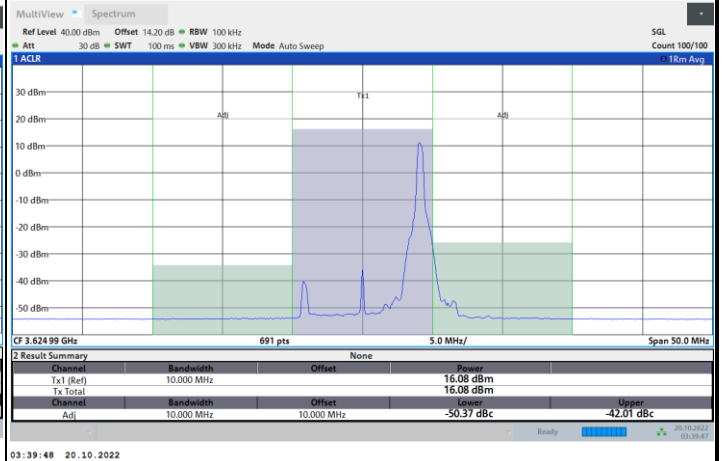

Lowest Channel

1RB0

1RBmax

Full RB

FR1 N77 / 10MHz / CP OFDM / 16QAM

Middle Channel

1RB0

1RBmax