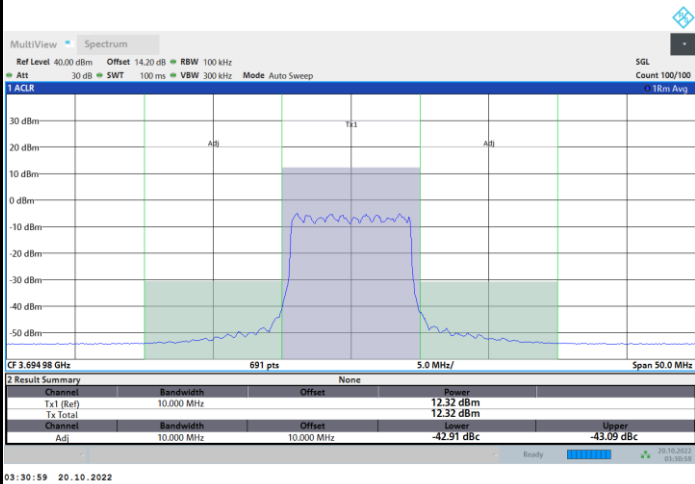

Highest Channel

1RB0

1RBmax

Full RB

FR1 N77 / 15MHz / CP OFDM / QPSK

Lowest Channel

1RB0

1RBmax