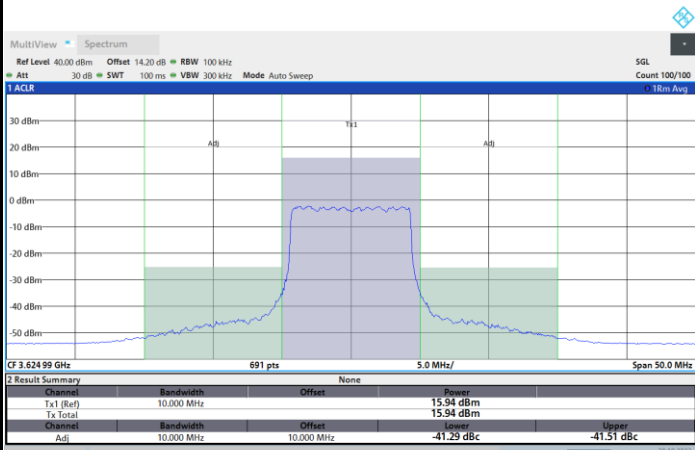

FR1 N77 / 10MHz / CP OFDM / QPSK

Middle Channel

1RB0

1RBmax

Full RB