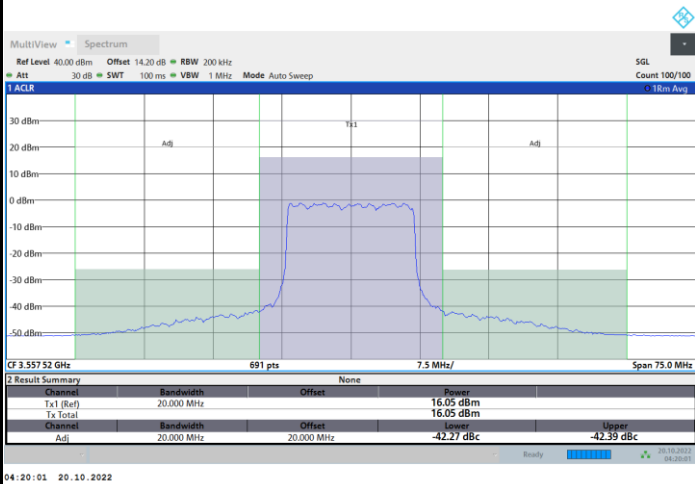

FR1 N77 / 15MHz / CP OFDM / QPSK

Lowest Channel

1RB0

1RBmax

Full RB