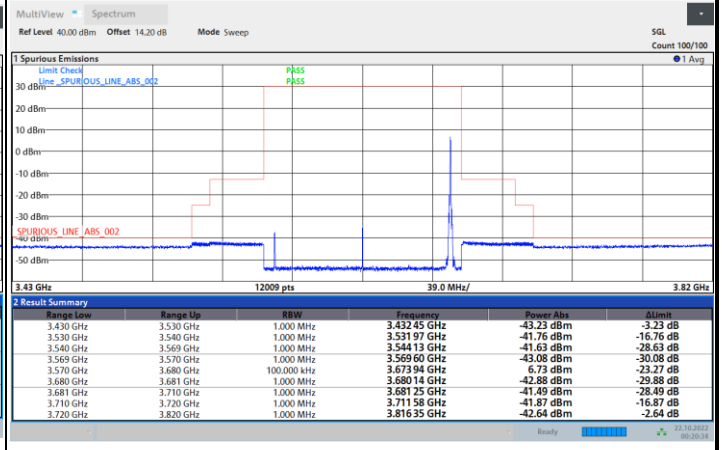

FR1 N77 / 100MHz / CP OFDM / 256QAM

Lowest Channel

1RB0

1RBmax

Full RB

FR1 N77 / 100MHz / CP OFDM / 256QAM

Middle Channel

1RB0

1RBmax

Full RB

FR1 N77 / 100MHz / CP OFDM / 256QAM

Highest Channel

1RB0

1RBmax

Full RB

Adjacent Channel Leakage Ratio (ACLR)