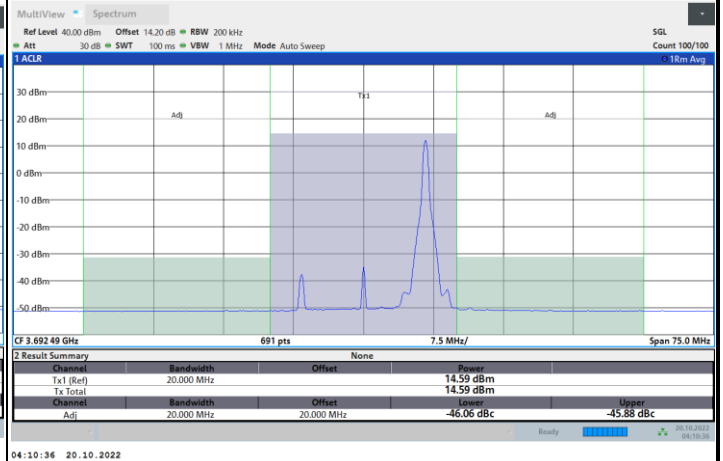

FR1 N77 / 15MHz / CP OFDM / 16QAM

Highest Channel

1RB0

1RBmax