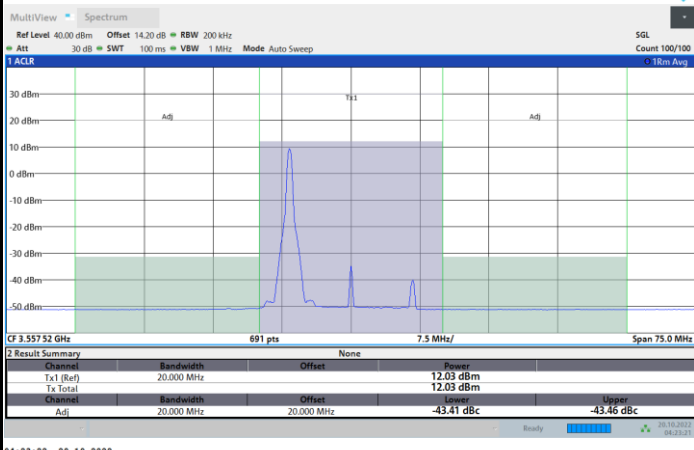

Full RB

FR1 N77 / 15MHz / CP OFDM / 256QAM

Lowest Channel

1RB0

1RBmax

Full RB

FR1 N77 / 15MHz / CP OFDM / 256QAM

Middle Channel