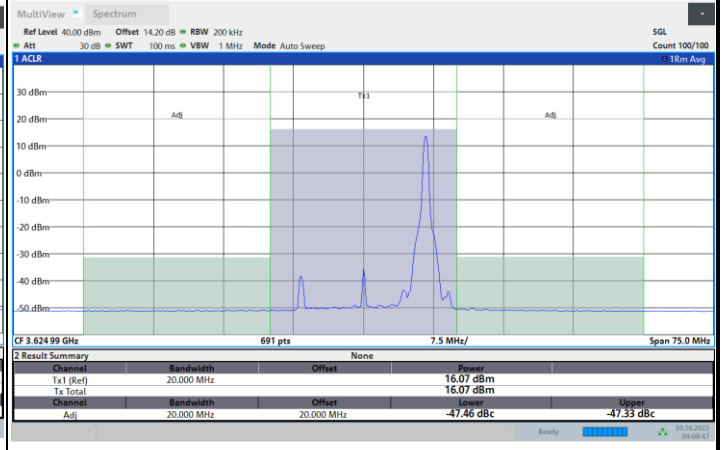

Full RB

FR1 N77 / 15MHz / CP OFDM / QPSK

Middle Channel

1RB0

1RBmax

Full RB

FR1 N77 / 15MHz / CP OFDM / QPSK

Highest Channel