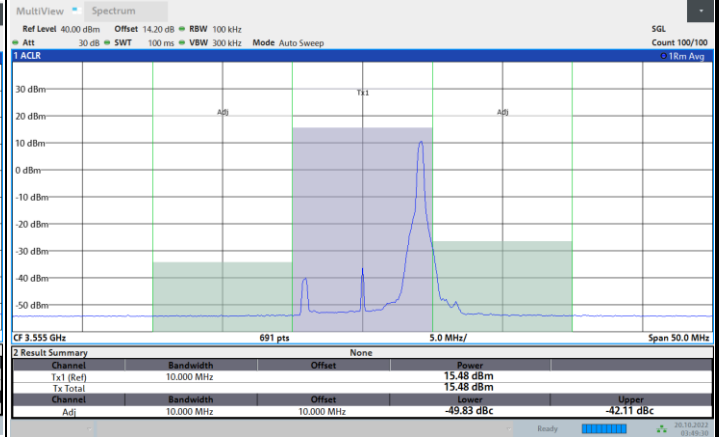

Adjacent Channel Leakage Ratio (ACLR)

FR1 N77 / 10MHz / CP OFDM / QPSK

Lowest Channel

1RB0

1RBmax