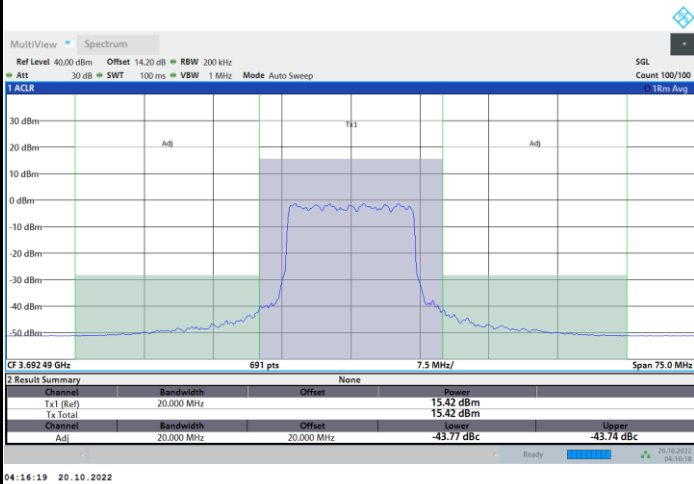

FR1 N77 / 15MHz / CP OFDM / 64QAM

Highest Channel

1RB0

1RBmax

Full RB