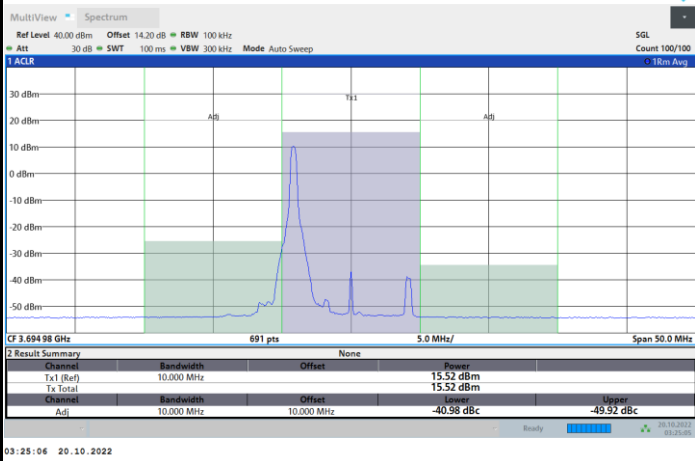

Full RB

FR1 N77 / 10MHz / CP OFDM / 16QAM

Highest Channel

1RB0

1RBmax

Full RB

FR1 N77 / 10MHz / CP OFDM / 64QAM

Lowest Channel