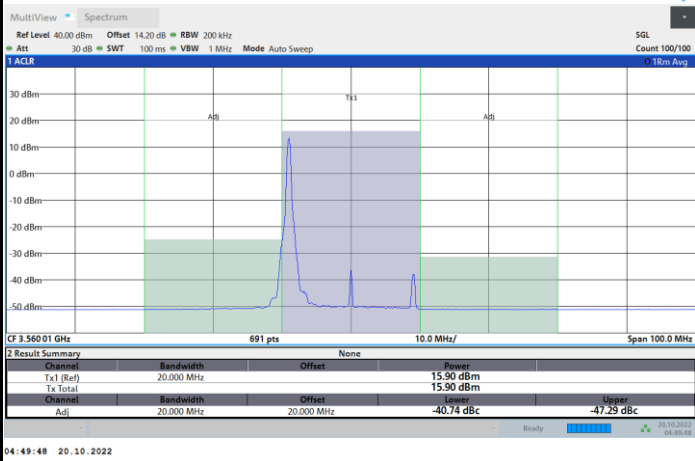

FR1 N77 / 20MHz / CP OFDM / QPSK

Lowest Channel

1RB0

1RBmax