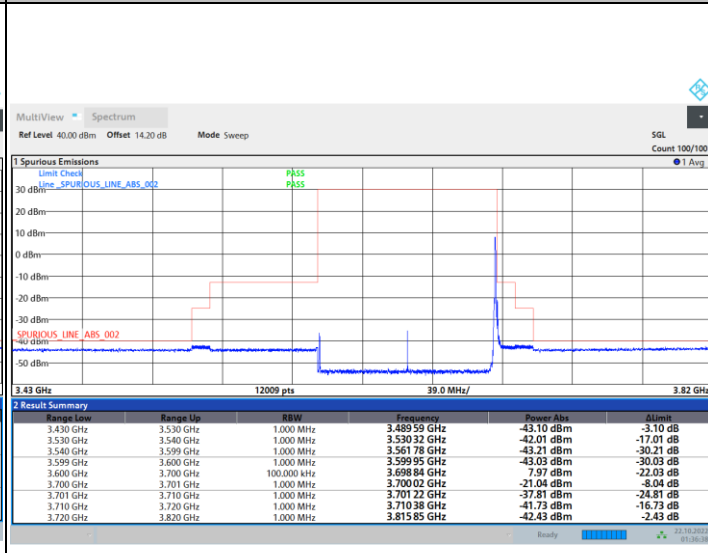

1RBmax

Full RB

FR1 N77 / 100MHz / CP OFDM / 256QAM

Highest Channel

1RB0

1RBmax

Full RB

Adjacent Channel Leakage Ratio (ACLR)