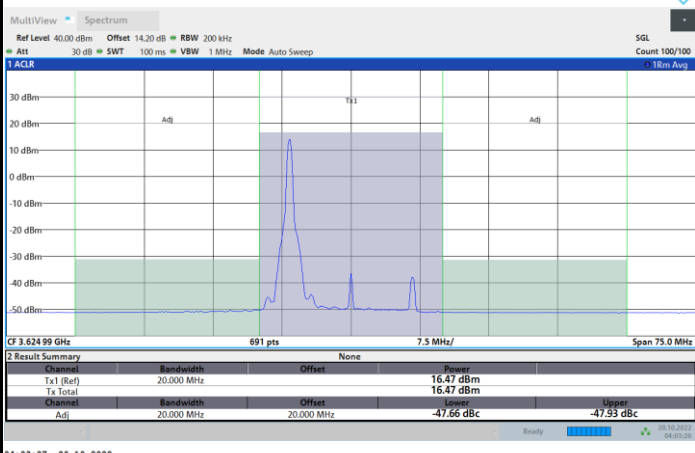

FR1 N77 / 15MHz / CP OFDM / 16QAM

Middle Channel

1RB0

1RBmax