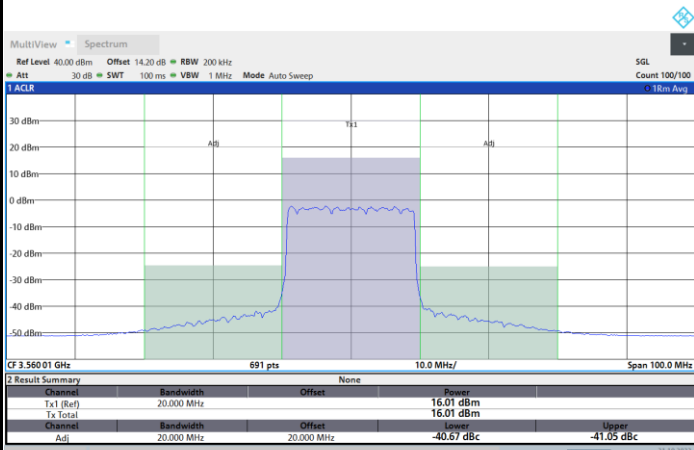

FR1 N77 / 20MHz / CP OFDM / 16QAM

Lowest Channel

1RB0

1RBmax

Full RB