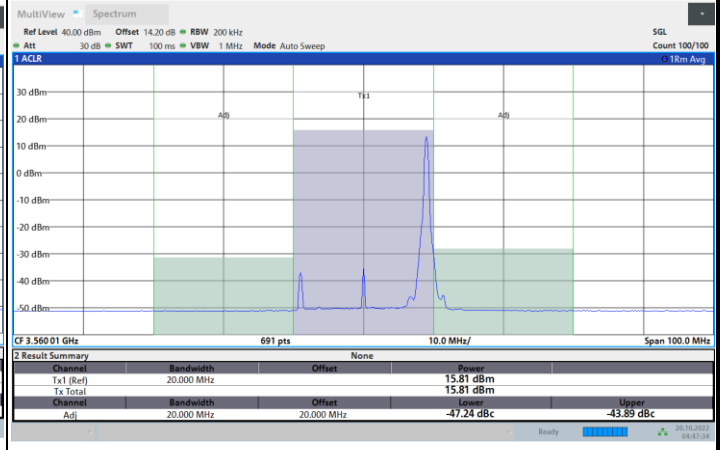

FR1 N77 / 20MHz / CP OFDM / 64QAM

Lowest Channel

1RB0

1RBmax