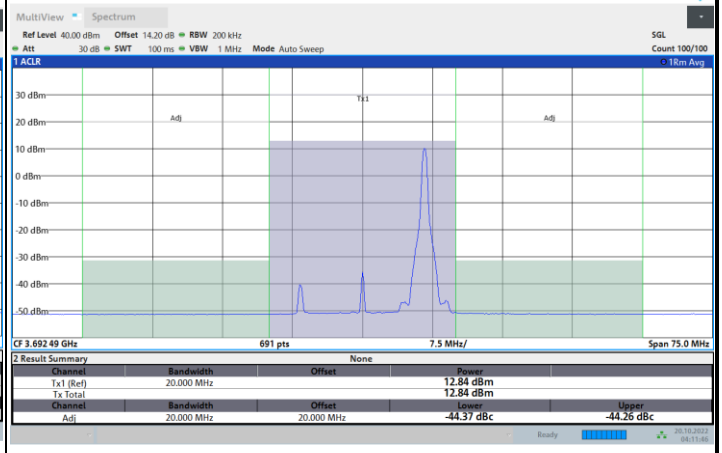

1RB0

1RBmax

Full RB

FR1 N77 / 15MHz / CP OFDM / 256QAM

Highest Channel

1RB0

1RBmax

Full RB