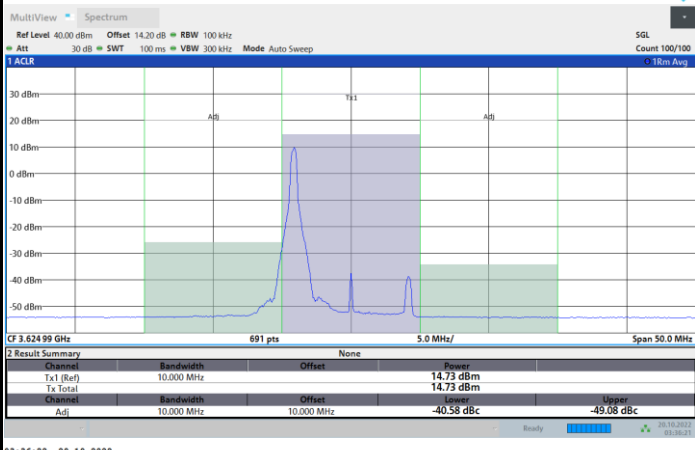

FR1 N77 / 10MHz / CP OFDM / QPSK

Middle Channel

1RB0

1RBmax