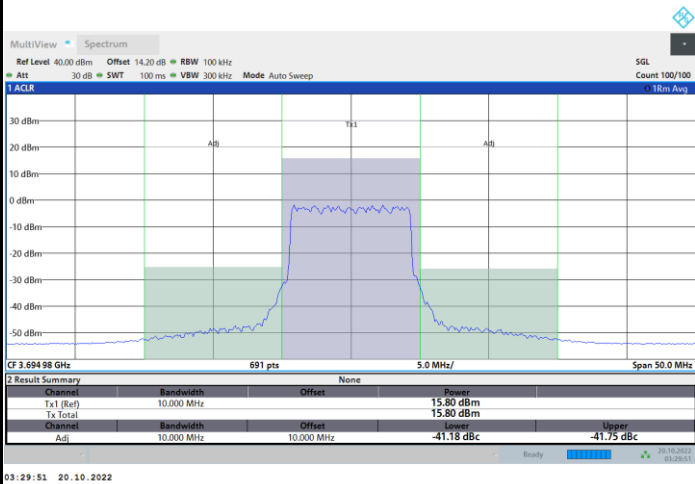

Full RB

FR1 N77 / 10MHz / CP OFDM / 16QAM

Highest Channel

1RB0

1RBmax

Full RB

FR1 N77 / 10MHz / CP OFDM / 64QAM

Lowest Channel