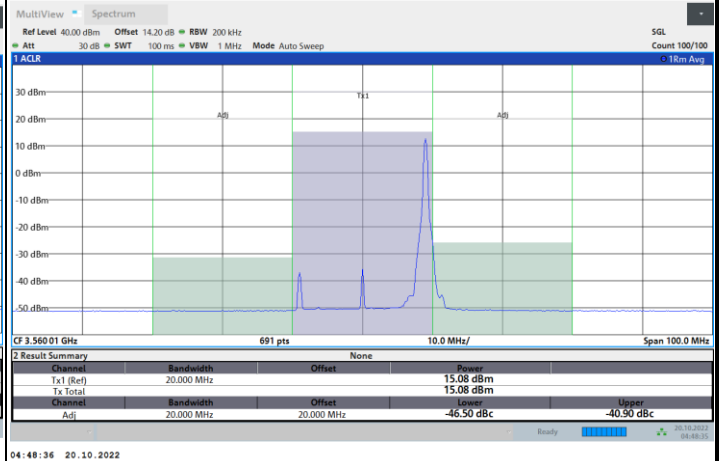

FR1 N77 / 20MHz / CP OFDM / QPSK

Lowest Channel

1RB0

1RBmax