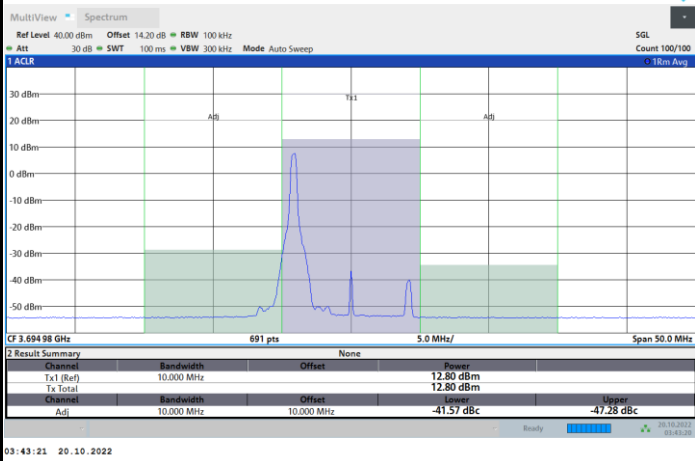

FR1 N77 / 10MHz / CP OFDM / 256QAM

Highest Channel

1RB0

1RBmax