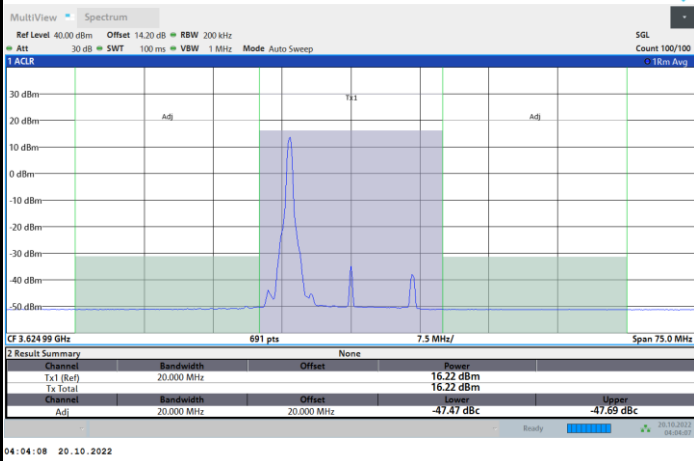

FR1 N77 / 15MHz / CP OFDM / 64QAM

Middle Channel

1RB0

1RBmax