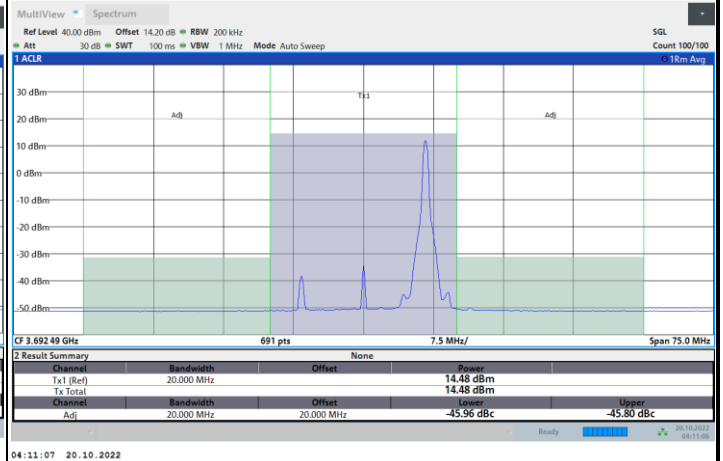

Middle Channel

1RB0

1RBmax

Full RB

FR1 N77 / 15MHz / CP OFDM / 64QAM

Highest Channel

1RB0

1RBmax