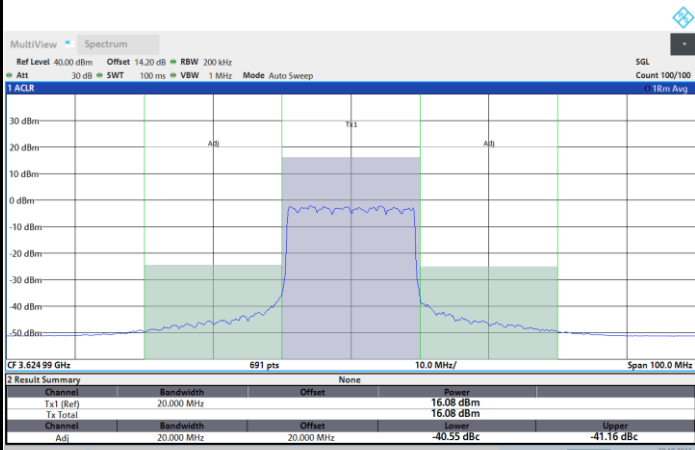

FR1 N77 / 20MHz / CP OFDM / 16QAM

Middle Channel

1RB0

1RBmax

Full RB