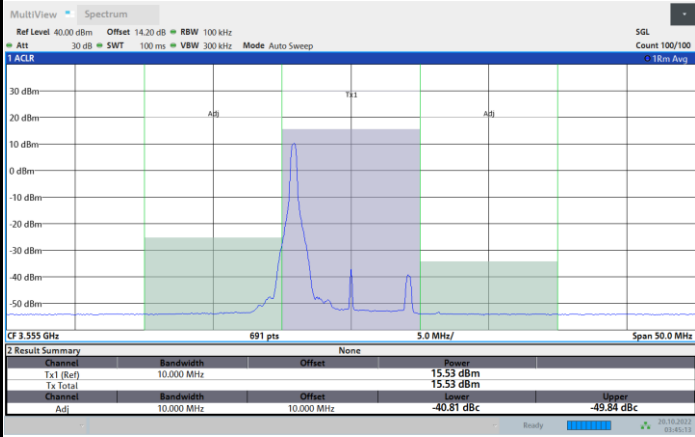

Adjacent Channel Leakage Ratio (ACLR)

FR1 N77 / 10MHz / CP OFDM / QPSK

Lowest Channel

1RB0

1RBmax