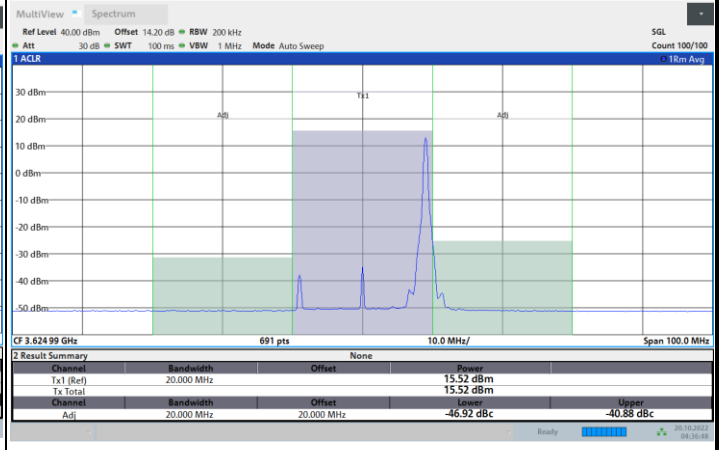

Lowest Channel

1RB0

1RBmax

Full RB

FR1 N77 / 20MHz / CP OFDM / 16QAM

Middle Channel

1RB0

1RBmax