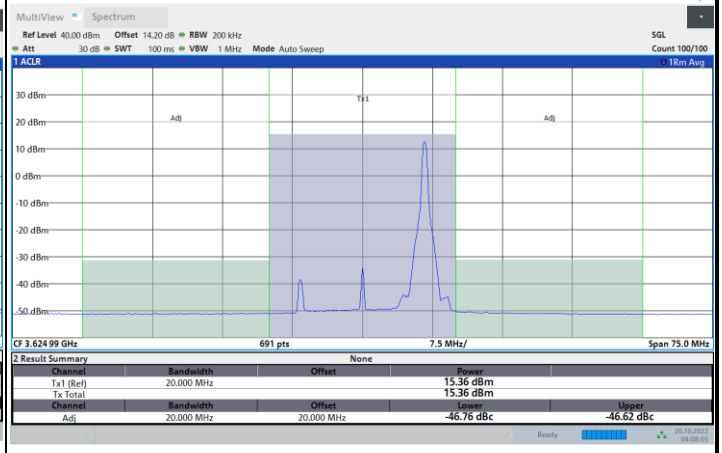

FR1 N77 / 15MHz / CP OFDM / 16QAM

Middle Channel

1RB0

1RBmax