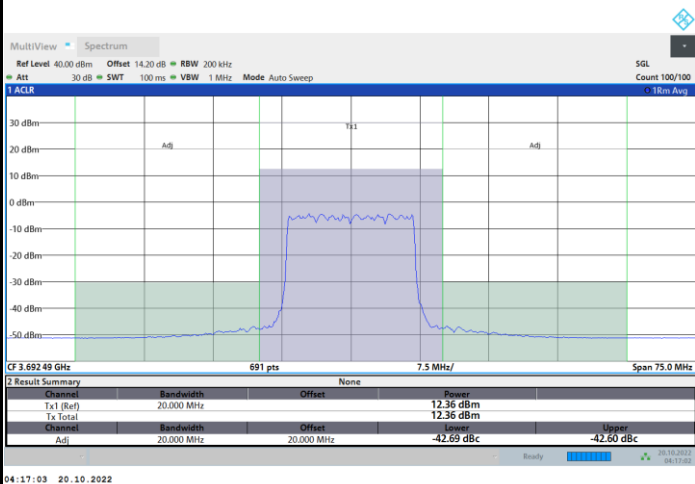

1RB0

1RBmax

Full RB

FR1 N77 / 15MHz / CP OFDM / 256QAM

Highest Channel

1RB0

1RBmax

Full RB