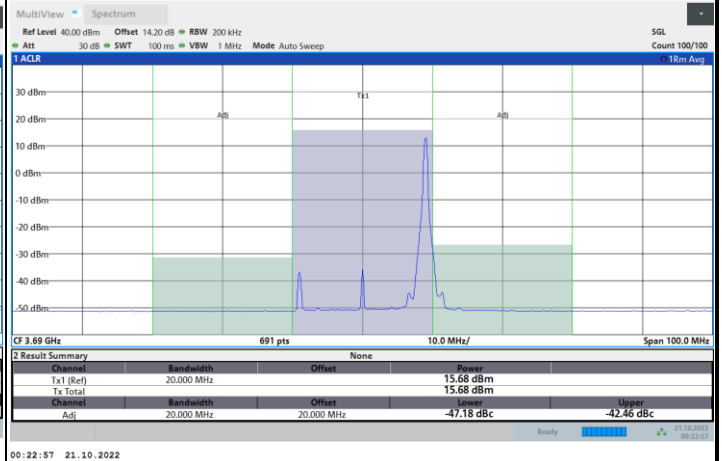

Full RB

FR1 N77 / 20MHz / CP OFDM / 16QAM

Highest Channel

1RB0

1RBmax

Full RB

FR1 N77 / 20MHz / CP OFDM / 64QAM

Lowest Channel