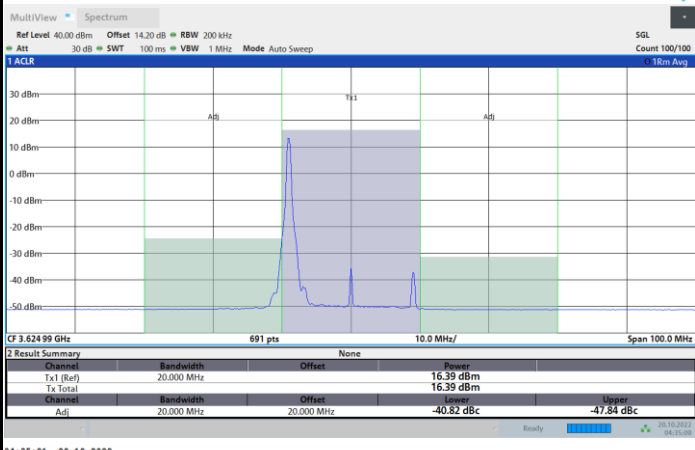

Lowest Channel

1RB0

1RBmax

Full RB

FR1 N77 / 20MHz / CP OFDM / 16QAM

Middle Channel

1RB0

1RBmax