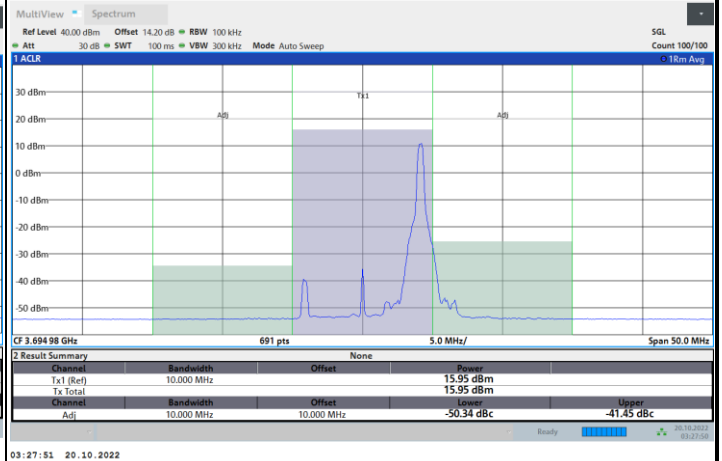

Full RB

FR1 N77 / 10MHz / CP OFDM / 16QAM

Highest Channel

1RB0

1RBmax

Full RB

FR1 N77 / 10MHz / CP OFDM / 64QAM

Lowest Channel