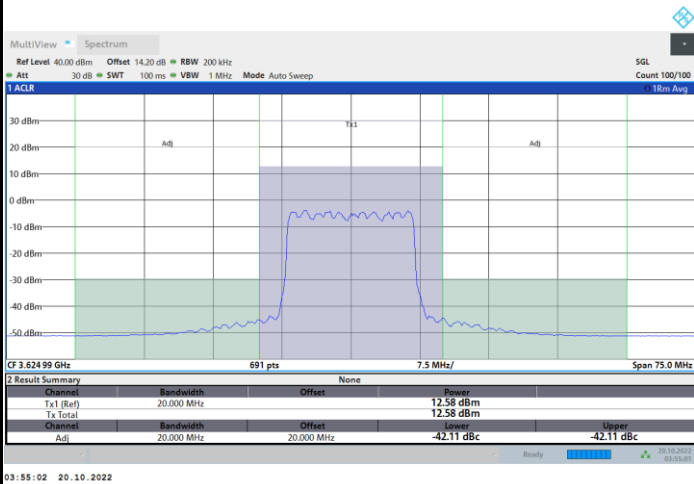

FR1 N77 / 15MHz / CP OFDM / 256QAM

Middle Channel

1RB0

1RBmax

Full RB