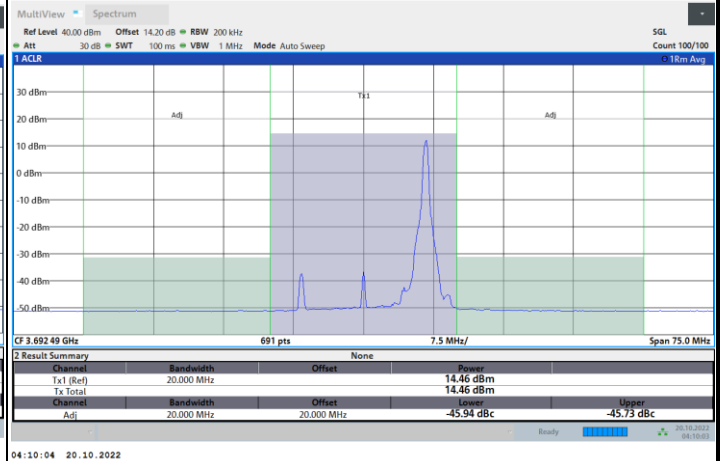

FR1 N77 / 15MHz / CP OFDM / QPSK

Highest Channel

1RB0

1RBmax