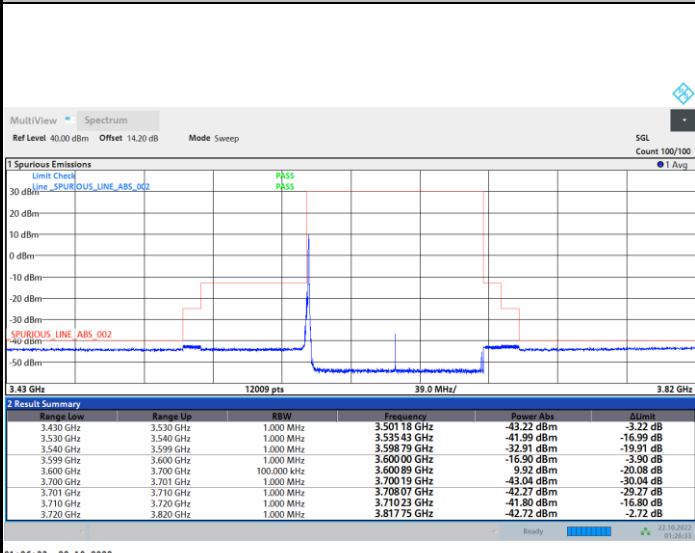

1RBmax

Full RB

FR1 N77 / 100MHz / CP OFDM / 256QAM

Highest Channel

1RB0

1RBmax

Full RB

Adjacent Channel Leakage Ratio (ACLR)