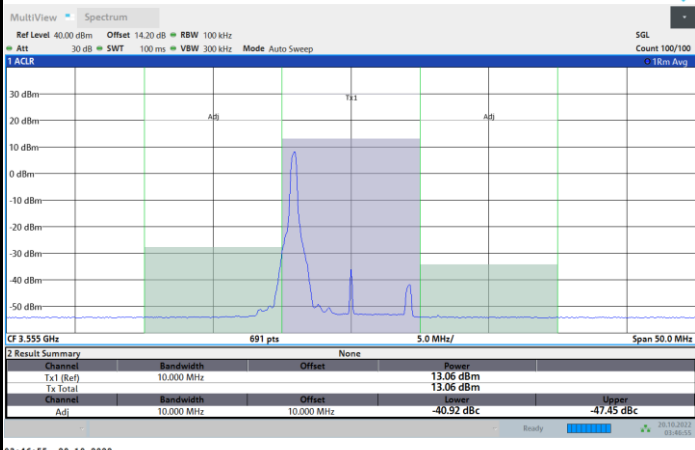

FR1 N77 / 10MHz / CP OFDM / 256QAM

Lowest Channel

1RB0

1RBmax