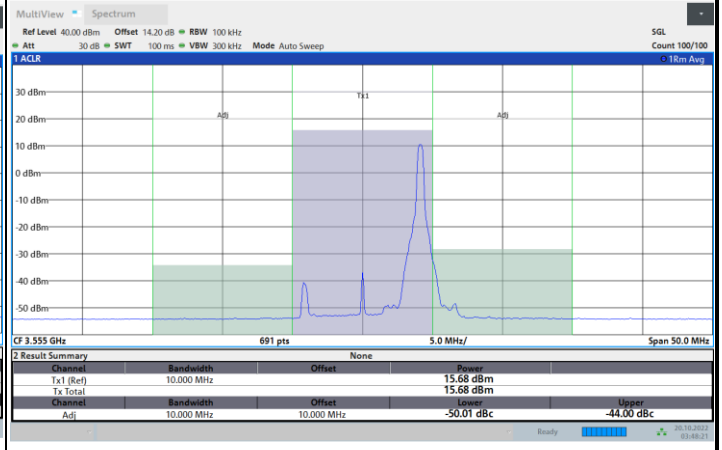

FR1 N77 / 10MHz / CP OFDM / 64QAM

Lowest Channel

1RB0

1RBmax