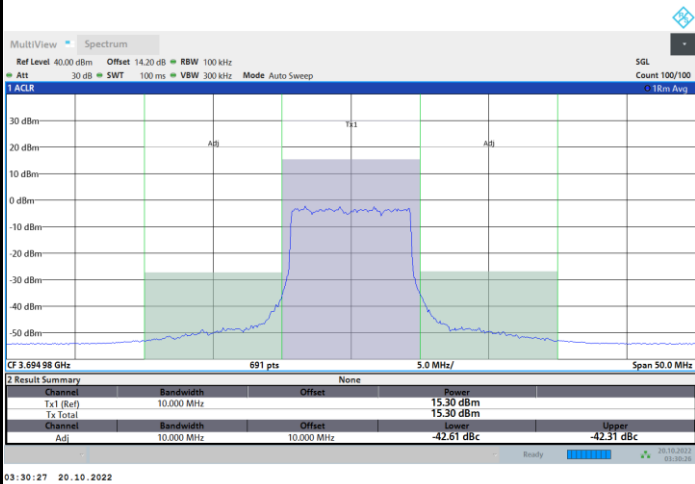

FR1 N77 / 10MHz / CP OFDM / 64QAM

Highest Channel

1RB0

1RBmax

Full RB

FR1 N77 / 10MHz / CP OFDM / 256QAM

Lowest Channel

1RB0