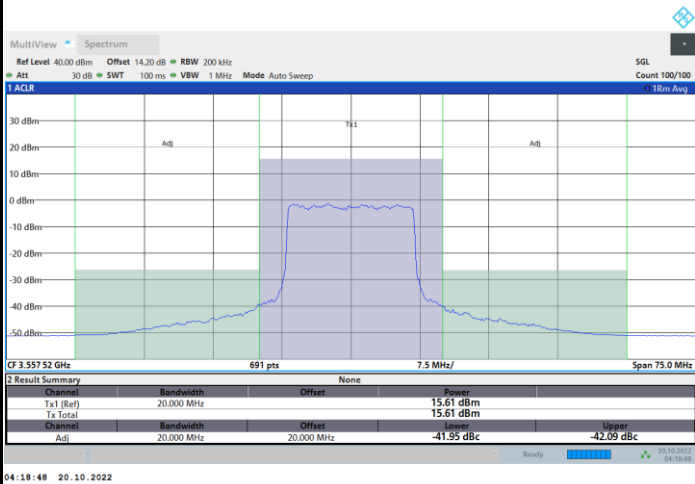

1RBmax

Full RB

FR1 N77 / 15MHz / CP OFDM / 64QAM

Lowest Channel

1RB0

1RBmax

Full RB

FR1 N77 / 15MHz / CP OFDM / 64QAM