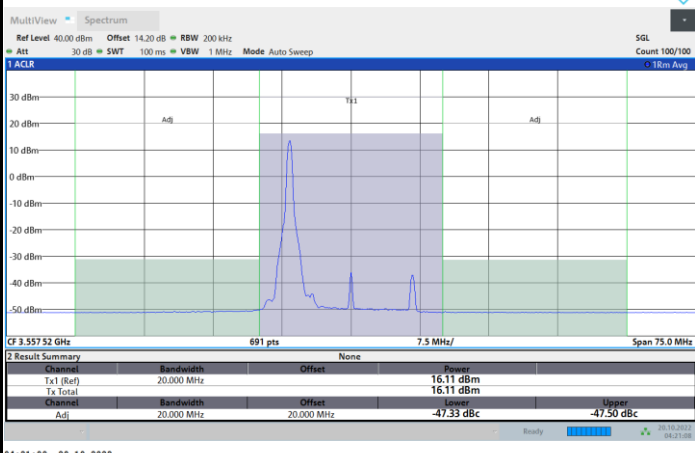

1RB0

1RBmax

Full RB

FR1 N77 / 15MHz / CP OFDM / 16QAM

Lowest Channel

1RB0

1RBmax

Full RB