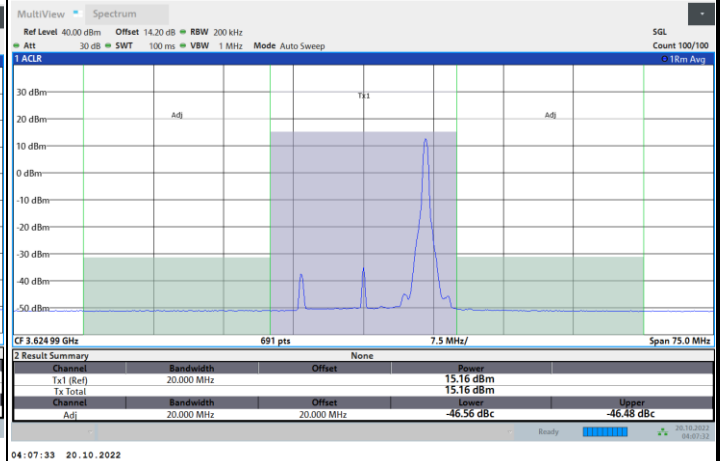

FR1 N77 / 15MHz / CP OFDM / 64QAM

Middle Channel

1RB0

1RBmax