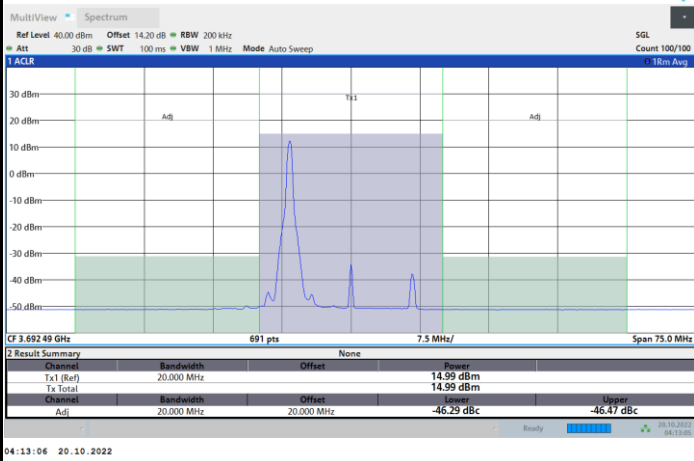

Middle Channel

1RB0

1RBmax

Full RB

FR1 N77 / 15MHz / CP OFDM / 64QAM

Highest Channel

1RB0

1RBmax