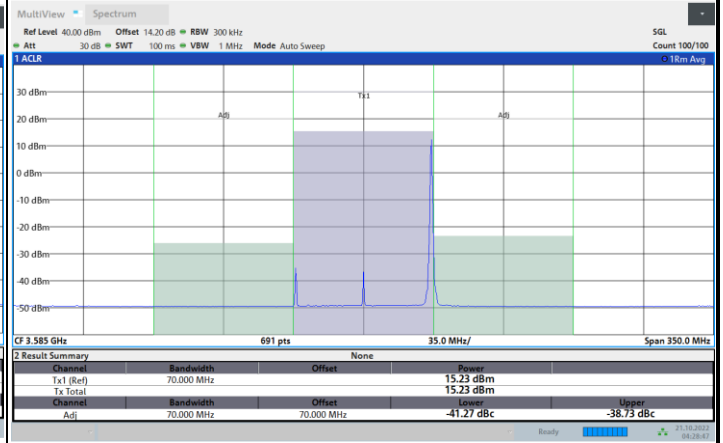

FR1 N77 / 70MHz / CP OFDM / QPSK

Lowest Channel

1RB0

1RBmax