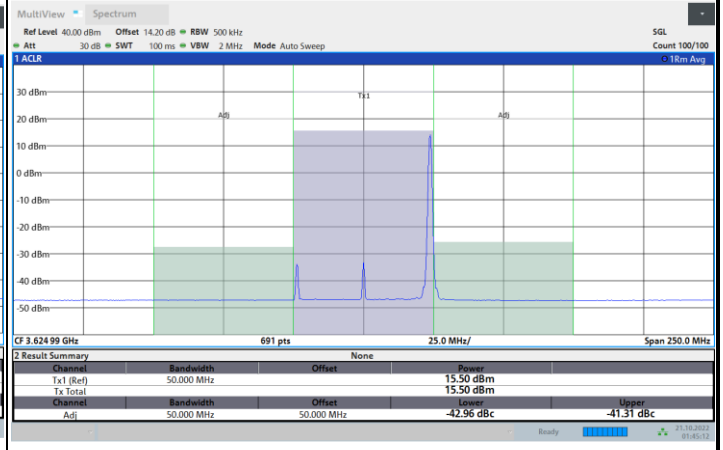

FR1 N77 / 50MHz / CP OFDM / 64QAM

Middle Channel

1RB0

1RBmax

Full RB

FR1 N77 / 50MHz / CP OFDM / 64QAM

Highest Channel

1RB0