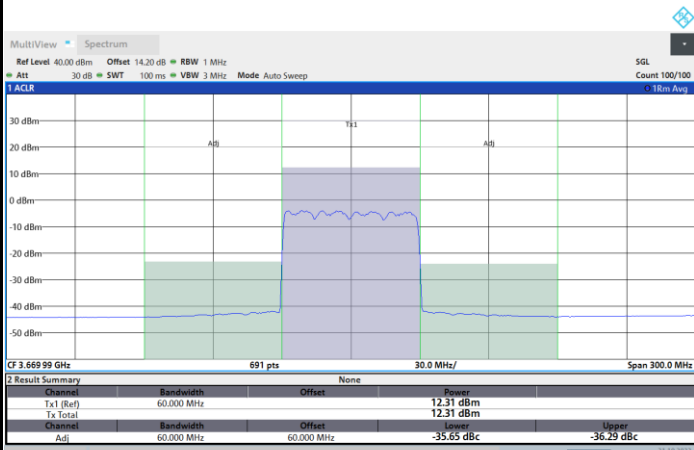

1RB0

1RBmax

Full RB

FR1 N77 / 60MHz / CP OFDM / 256QAM

Highest Channel

1RB0

1RBmax

Full RB