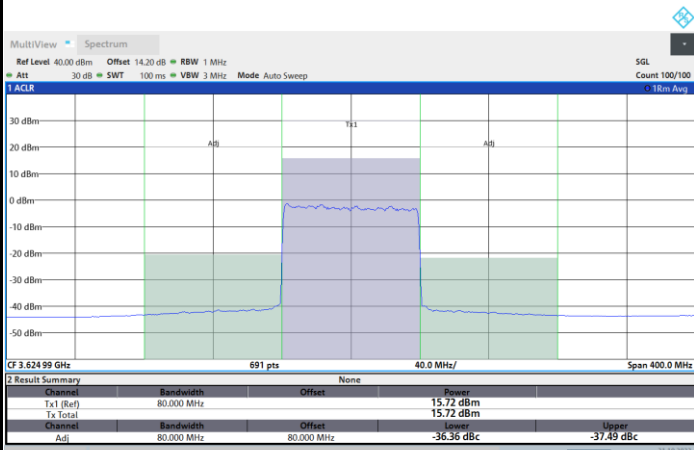

FR1 N77 / 80MHz / CP OFDM / QPSK

Middle Channel

1RB0

1RBmax

Full RB