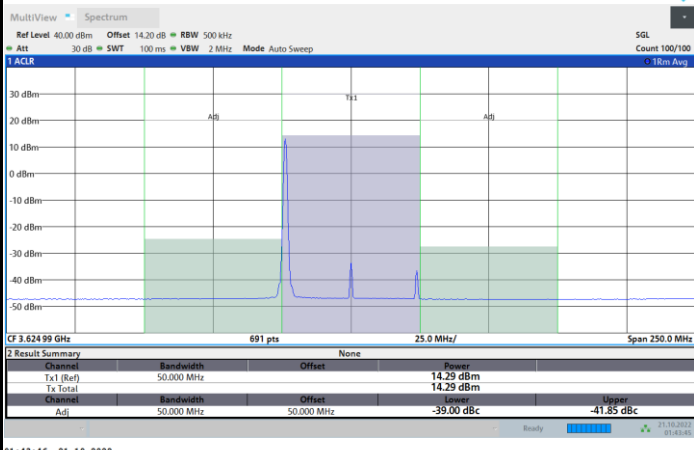

FR1 N77 / 50MHz / CP OFDM / 64QAM

Middle Channel

1RB0

1RBmax

Full RB

FR1 N77 / 50MHz / CP OFDM / 64QAM

Highest Channel

1RB0