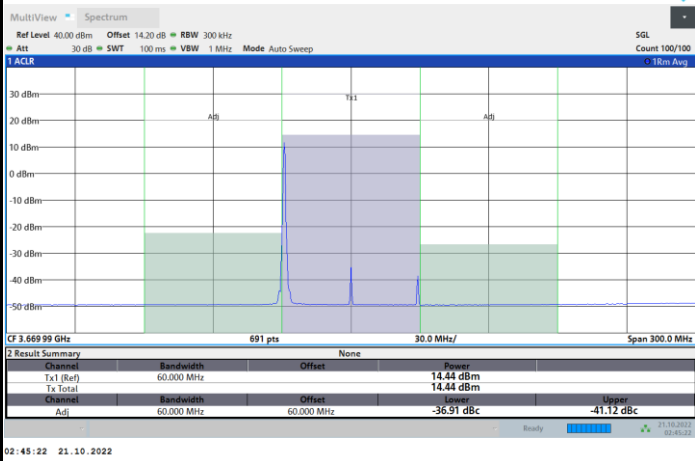

Middle Channel

1RB0

1RBmax

Full RB

FR1 N77 / 60MHz / CP OFDM / 64QAM

Highest Channel

1RB0

1RBmax