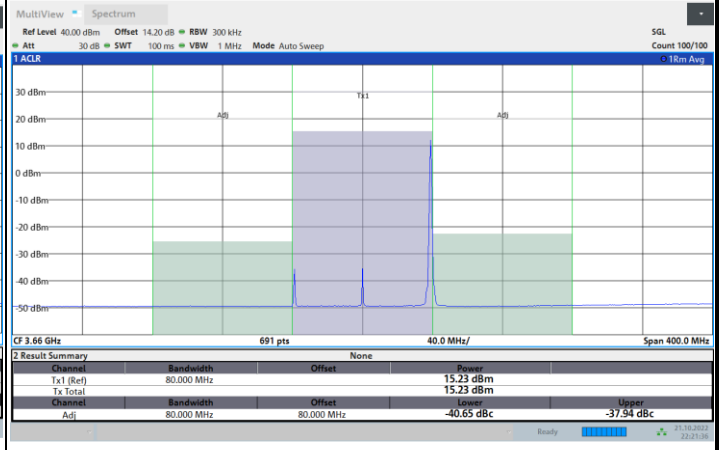

Full RB

FR1 N77 / 80MHz / CP OFDM / QPSK

Highest Channel

1RB0

1RBmax

Full RB

FR1 N77 / 80MHz / CP OFDM / 16QAM

Lowest Channel