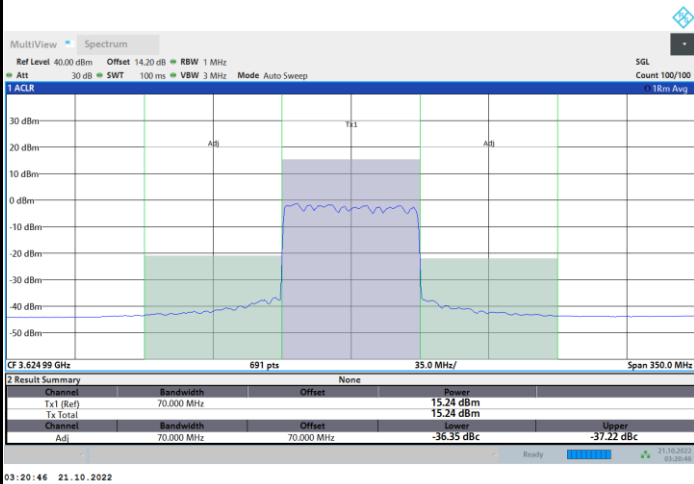

FR1 N77 / 70MHz / CP OFDM / 64QAM

Middle Channel

1RB0

1RBmax

Full RB