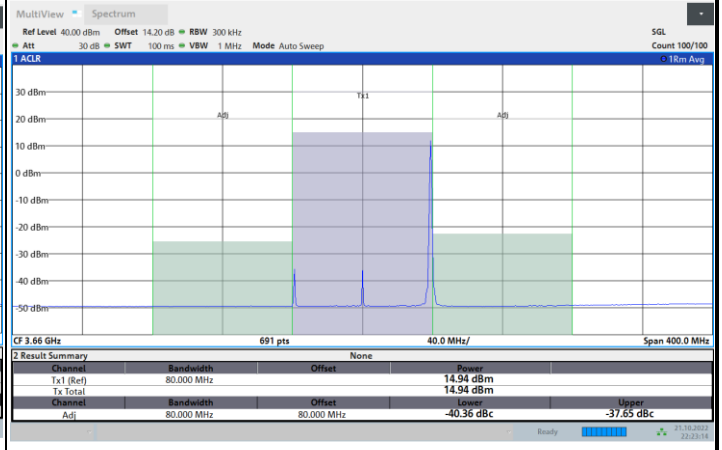

1RB0

1RBmax

Full RB

FR1 N77 / 80MHz / CP OFDM / 16QAM

Middle Channel

1RB0

1RBmax

Full RB

FR1 N77 / 80MHz / CP OFDM / 16QAM

Highest Channel

1RB0

1RBmax

Full RB

FR1 N77 / 80MHz / CP OFDM / 64QAM

Lowest Channel

1RB0