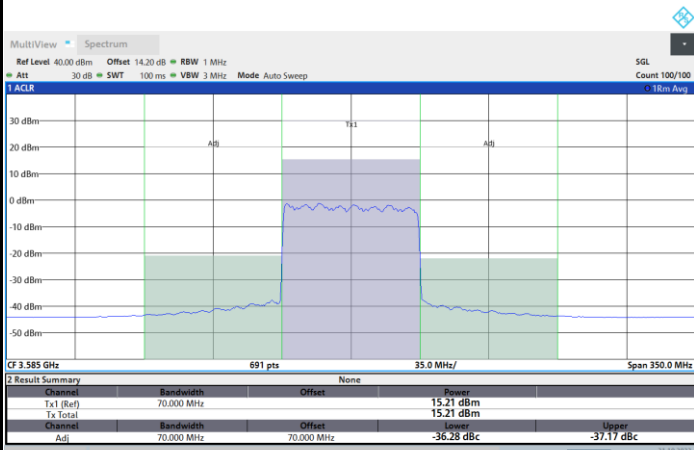

Full RB

FR1 N77 / 70MHz / CP OFDM / 64QAM

Lowest Channel

1RB0

1RBmax

Full RB

FR1 N77 / 70MHz / CP OFDM / 64QAM

Middle Channel