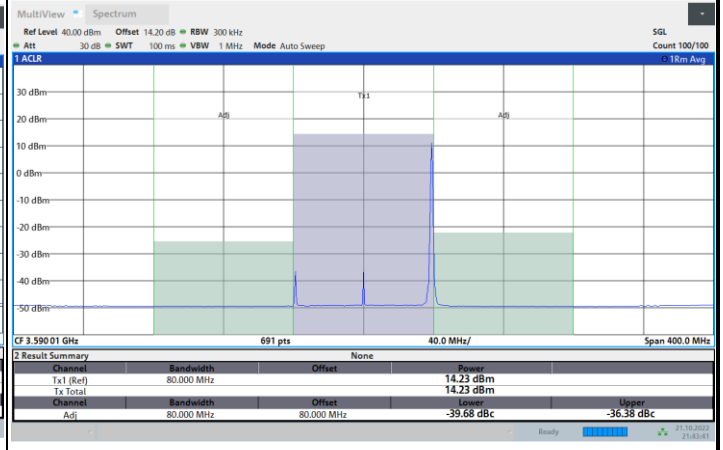

FR1 N77 / 80MHz / CP OFDM / 16QAM

Lowest Channel

1RB0

1RBmax