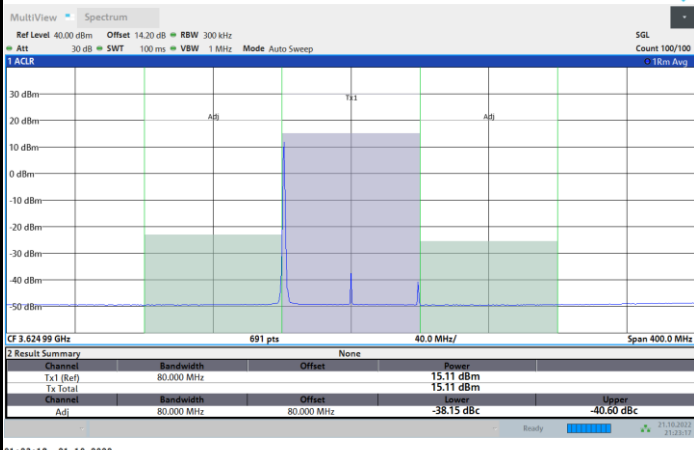

Lowest Channel

1RB0

1RBmax

Full RB

FR1 N77 / 80MHz / CP OFDM / QPSK

Middle Channel

1RB0

1RBmax