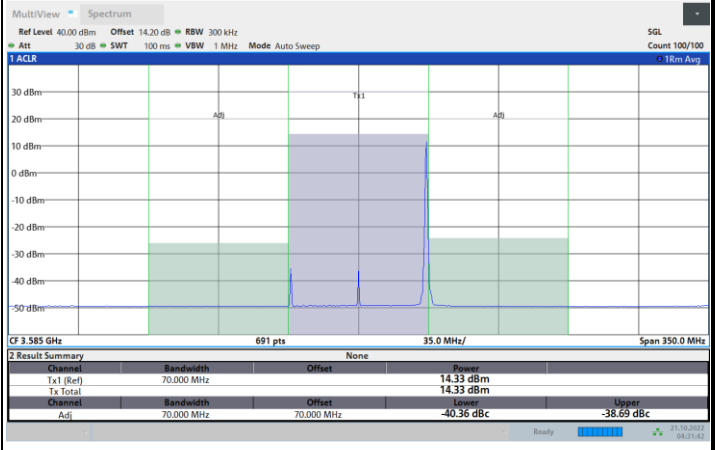

Full RB

FR1 N77 / 70MHz / CP OFDM / 64QAM

Lowest Channel

1RB0

1RBmax

Full RB

FR1 N77 / 70MHz / CP OFDM / 64QAM

Middle Channel