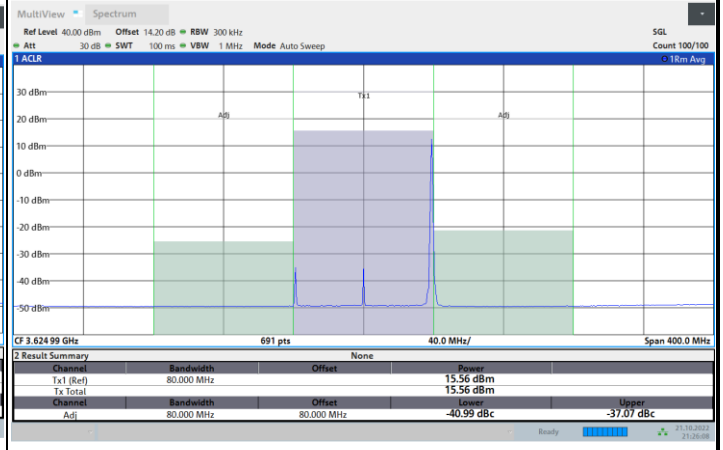

1RB0

1RBmax

Full RB

FR1 N77 / 80MHz / CP OFDM / 16QAM

Middle Channel

1RB0

1RBmax

Full RB