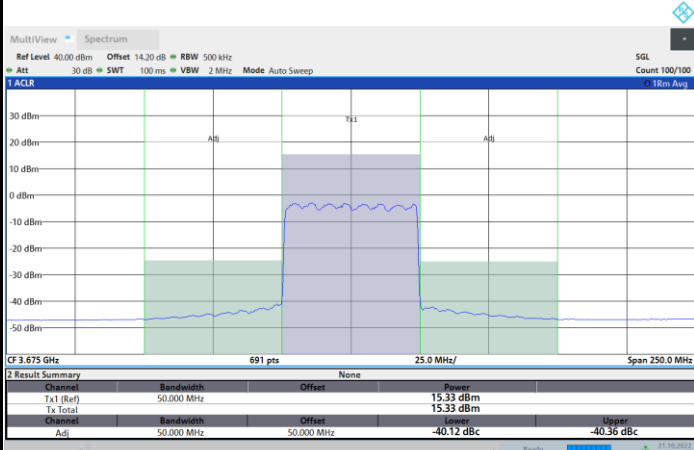

FR1 N77 / 50MHz / CP OFDM / 64QAM

Highest Channel

1RB0

1RBmax

Full RB