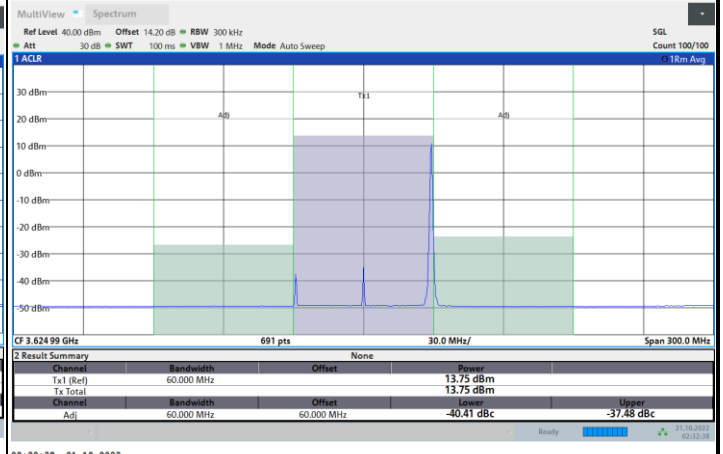

FR1 N77 / 60MHz / CP OFDM / 256QAM

Middle Channel

1RB0

1RBmax