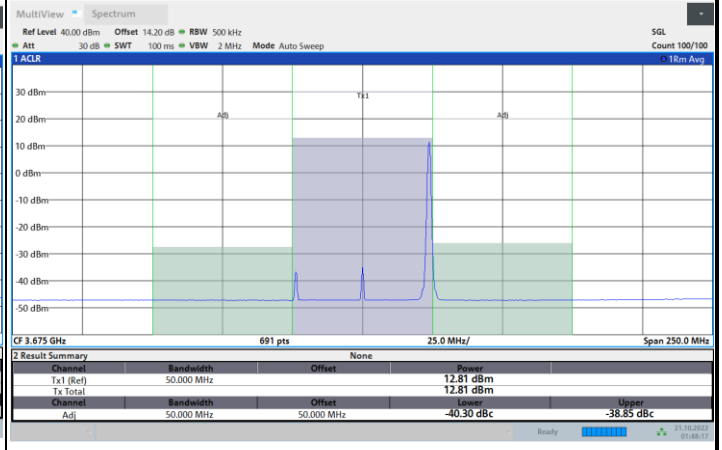

Middle Channel

1RB0

1RBmax

Full RB

FR1 N77 / 50MHz / CP OFDM / 256QAM

Highest Channel

1RB0

1RBmax