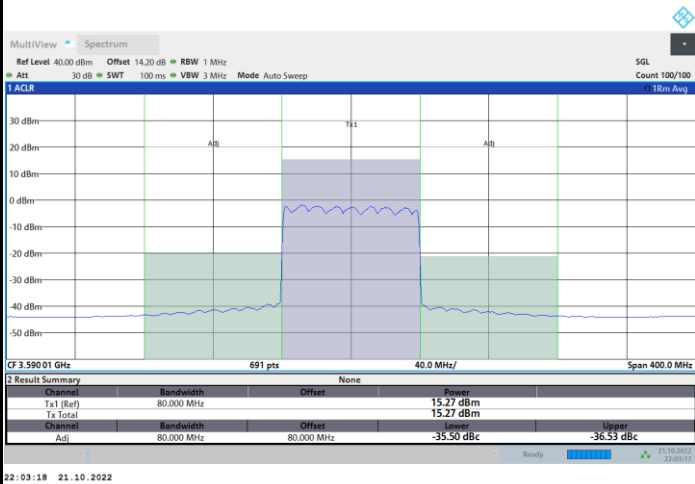

FR1 N77 / 80MHz / CP OFDM / 64QAM

Lowest Channel

1RB0

1RBmax

Full RB