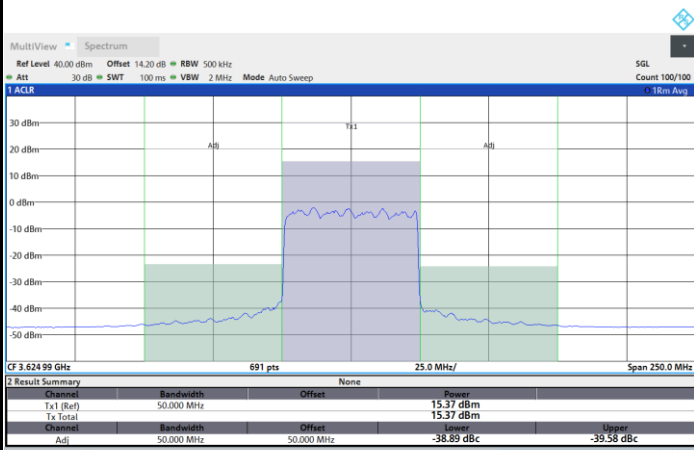

FR1 N77 / 50MHz / CP OFDM / 64QAM

Middle Channel

1RB0

1RBmax

Full RB

FR1 N77 / 50MHz / CP OFDM / 64QAM

Highest Channel

1RB0