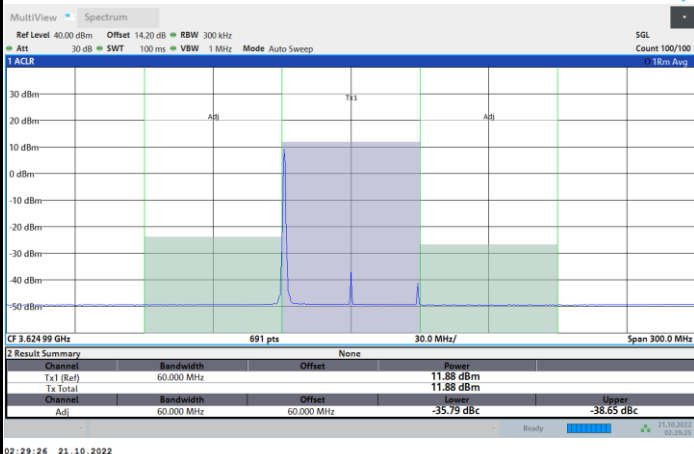

FR1 N77 / 60MHz / CP OFDM / 256QAM

Middle Channel

1RB0

1RBmax