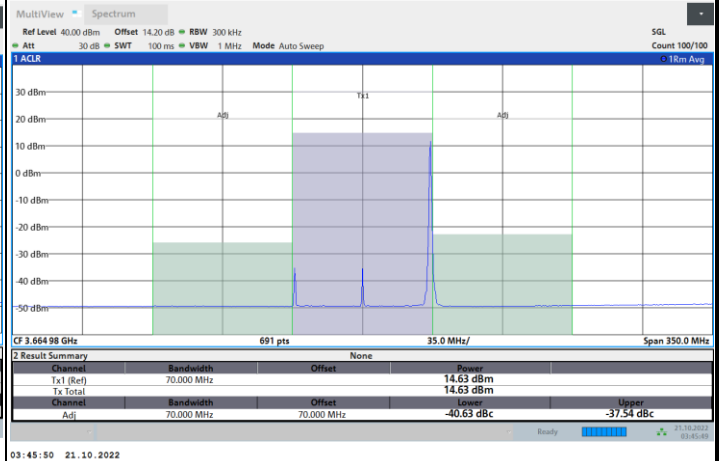

Middle Channel

1RB0

1RBmax

Full RB

FR1 N77 / 70MHz / CP OFDM / 16QAM

Highest Channel

1RB0

1RBmax