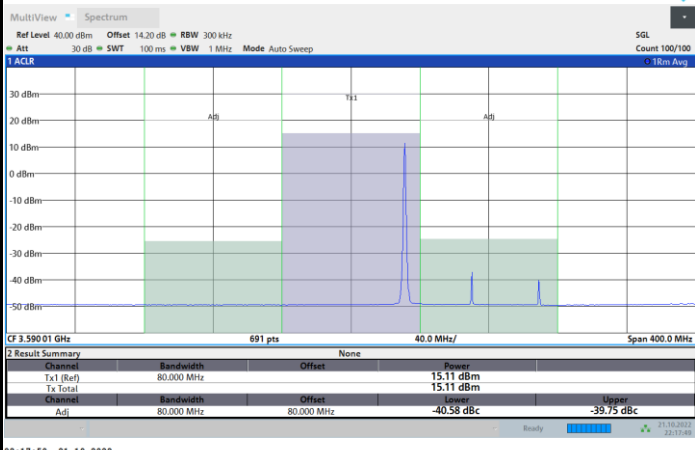

FR1 N77 / 80MHz / CP OFDM / 16QAM

Highest Channel

1RB0

1RBmax

Full RB

FR1 N77 / 80MHz / CP OFDM / 64QAM

Lowest Channel

1RB0