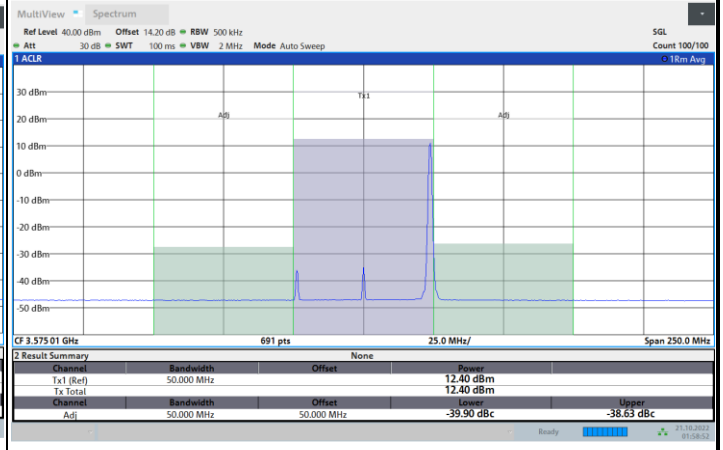

1RBmax

Full RB

FR1 N77 / 50MHz / CP OFDM / 256QAM

Lowest Channel

1RB0

1RBmax

Full RB

FR1 N77 / 50MHz / CP OFDM / 256QAM