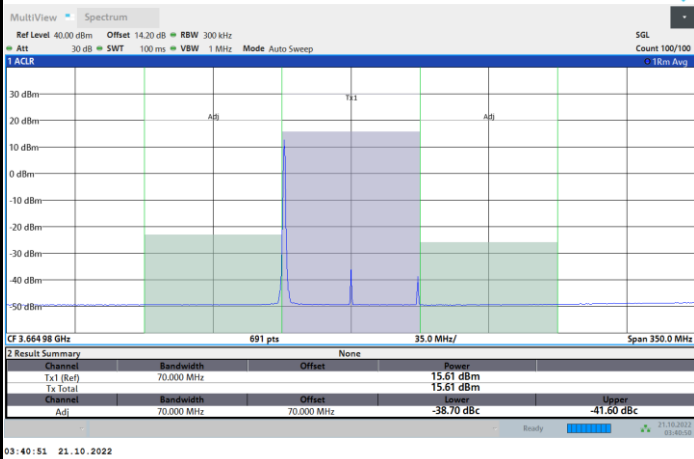

1RB0

1RBmax

Full RB

FR1 N77 / 70MHz / CP OFDM / 64QAM

Highest Channel

1RB0

1RBmax

Full RB