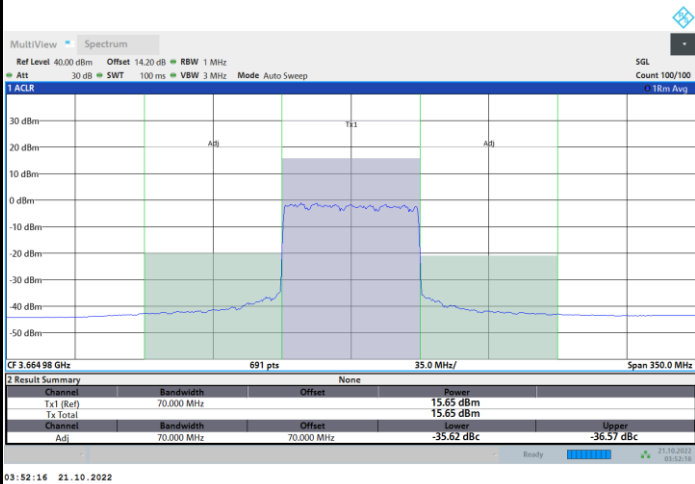

FR1 N77 / 70MHz / CP OFDM / 16QAM

Highest Channel

1RB0

1RBmax

Full RB