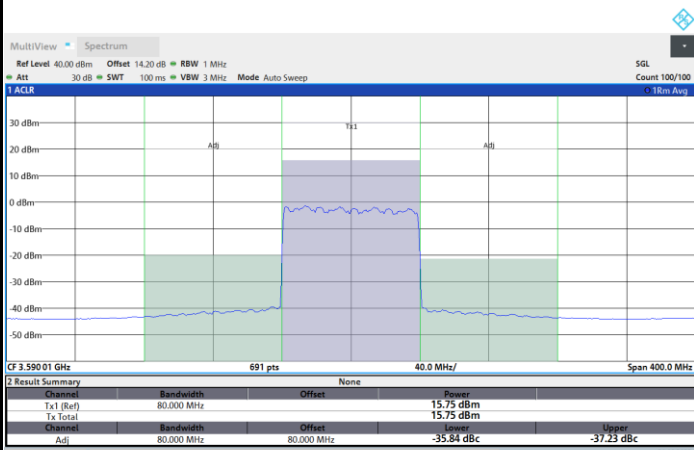

FR1 N77 / 80MHz / CP OFDM / 16QAM

Lowest Channel

1RB0

1RBmax

Full RB