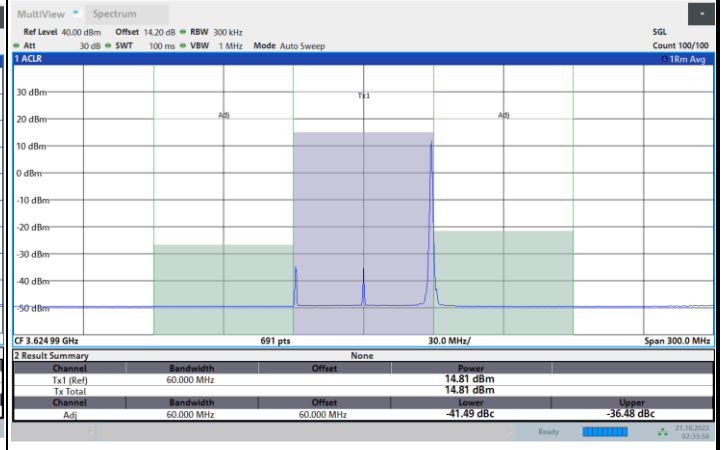

FR1 N77 / 60MHz / CP OFDM / 16QAM

Middle Channel

1RB0

1RBmax