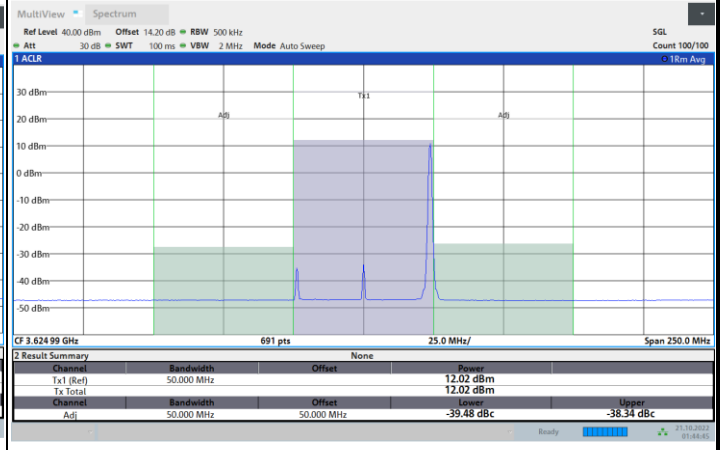

FR1 N77 / 50MHz / CP OFDM / 256QAM

Middle Channel

1RB0

1RBmax