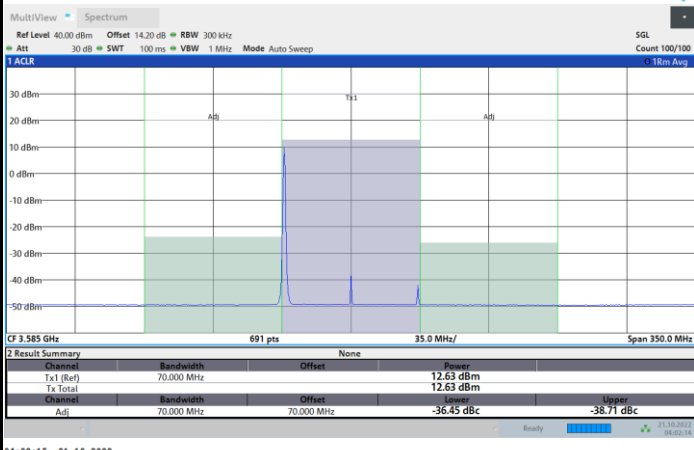

FR1 N77 / 70MHz / CP OFDM / 256QAM

Lowest Channel

1RB0

1RBmax