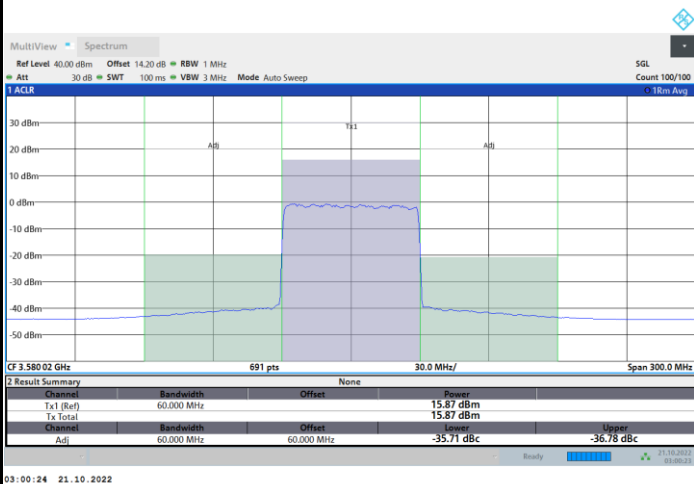

1RB0

1RBmax

Full RB

FR1 N77 / 60MHz / CP OFDM / 16QAM

Lowest Channel

1RB0

1RBmax

Full RB