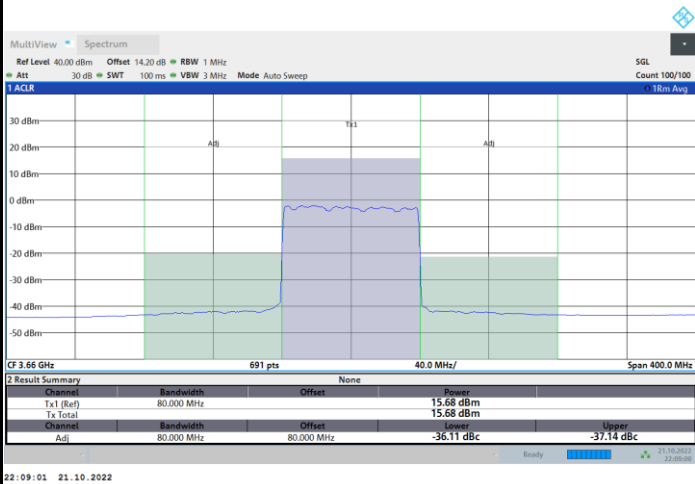

FR1 N77 / 80MHz / CP OFDM / 16QAM

Highest Channel

1RB0

1RBmax

Full RB

FR1 N77 / 80MHz / CP OFDM / 64QAM

Lowest Channel

1RB0