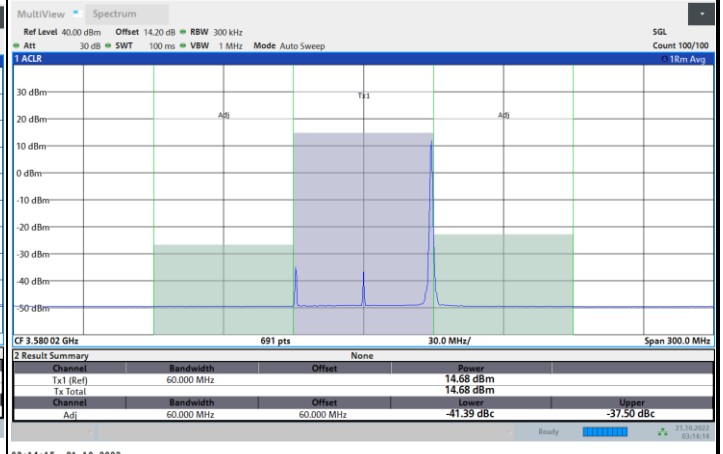

1RB0

1RBmax

Full RB

FR1 N77 / 60MHz / CP OFDM / 16QAM

Lowest Channel

1RB0

1RBmax

Full RB