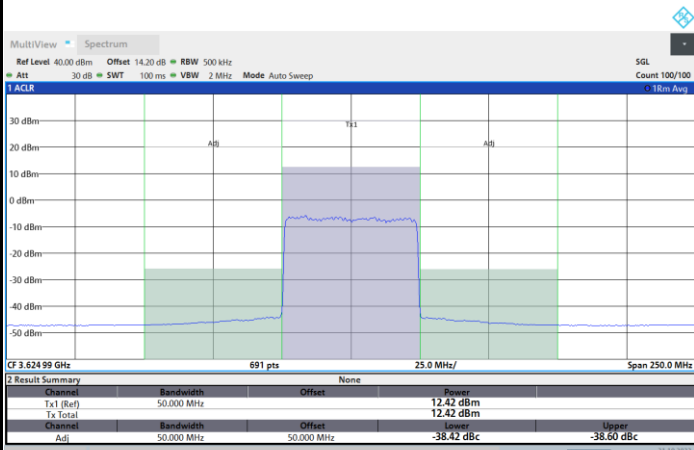

FR1 N77 / 50MHz / CP OFDM / 256QAM

Middle Channel

1RB0

1RBmax

Full RB