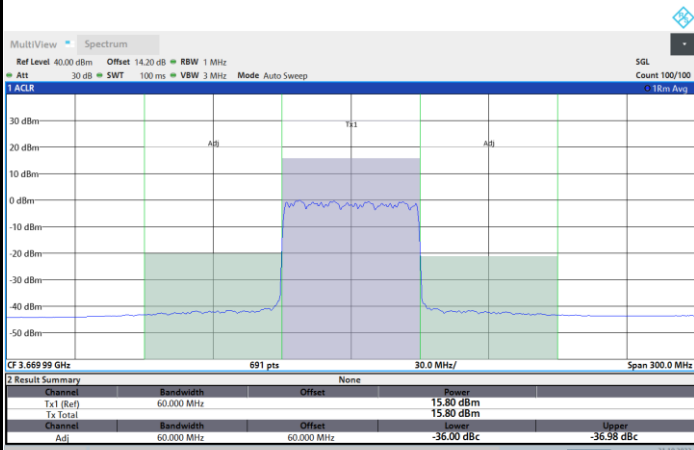

FR1 N77 / 60MHz / CP OFDM / QPSK

Highest Channel

1RB0

1RBmax

Full RB