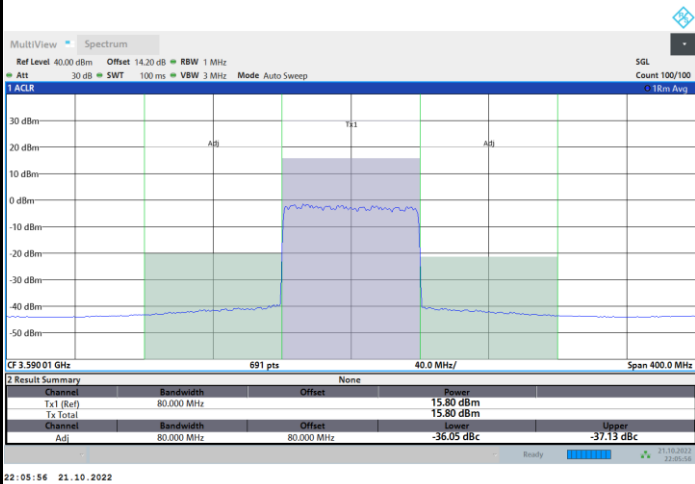

FR1 N77 / 80MHz / CP OFDM / QPSK

Lowest Channel

1RB0

1RBmax

Full RB