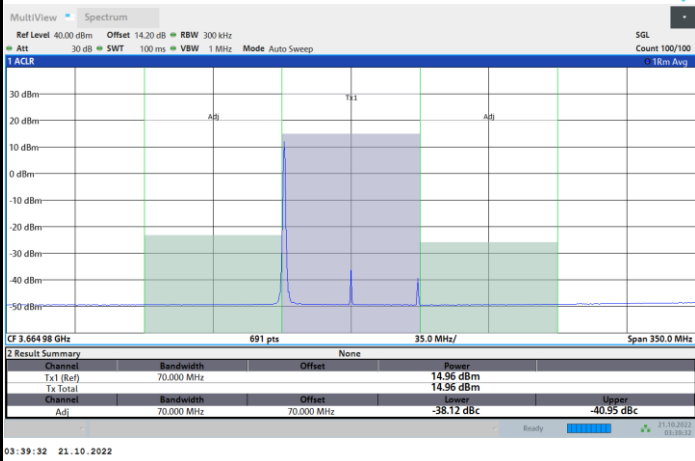

Middle Channel

1RB0

1RBmax

Full RB

FR1 N77 / 70MHz / CP OFDM / 16QAM

Highest Channel

1RB0

1RBmax