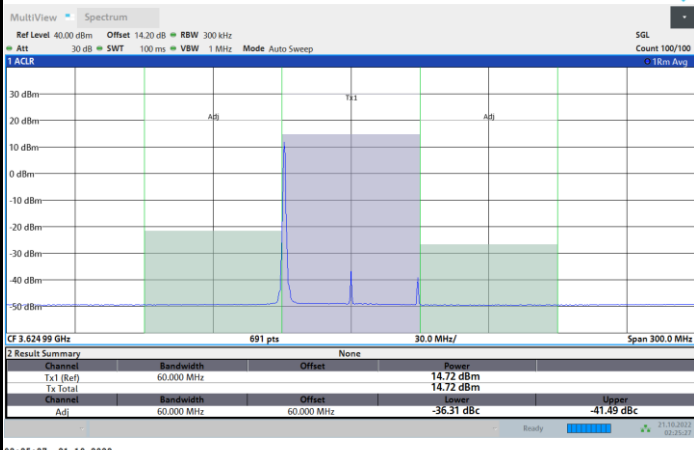

FR1 N77 / 60MHz / CP OFDM / 16QAM

Middle Channel

1RB0

1RBmax