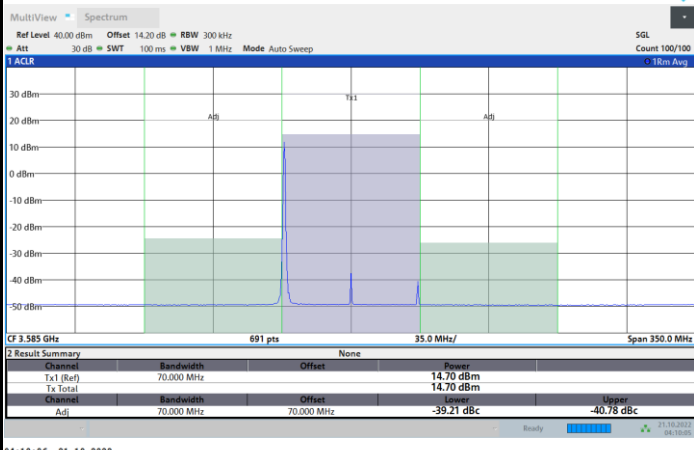

Full RB

FR1 N77 / 70MHz / CP OFDM / 64QAM

Lowest Channel

1RB0

1RBmax

Full RB

FR1 N77 / 70MHz / CP OFDM / 64QAM

Middle Channel