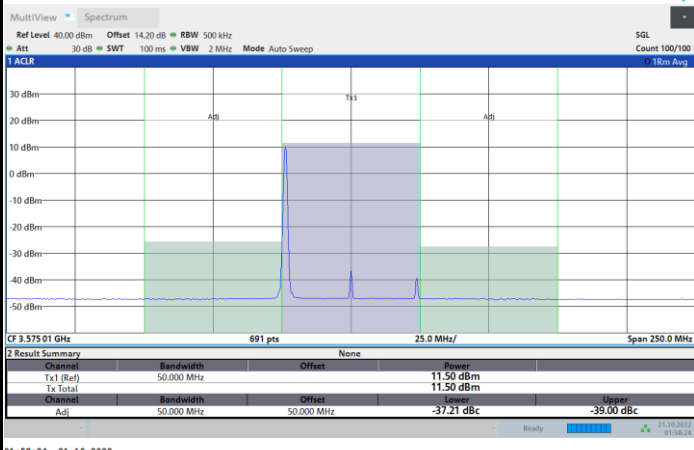

1RBmax

Full RB

FR1 N77 / 50MHz / CP OFDM / 256QAM

Lowest Channel

1RB0

1RBmax

Full RB

FR1 N77 / 50MHz / CP OFDM / 256QAM