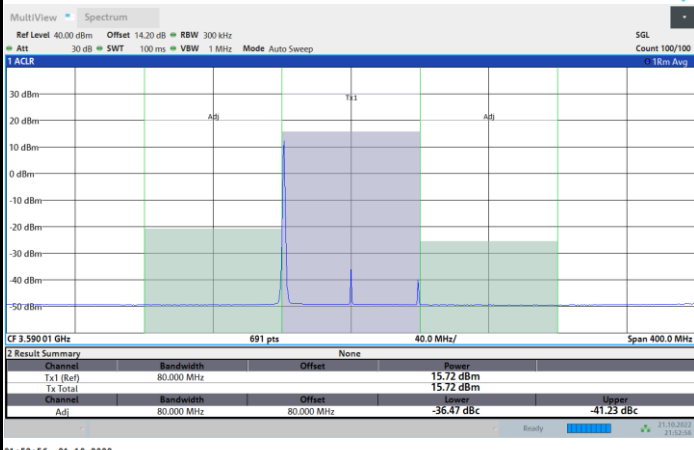

FR1 N77 / 80MHz / CP OFDM / 16QAM

Lowest Channel

1RB0

1RBmax