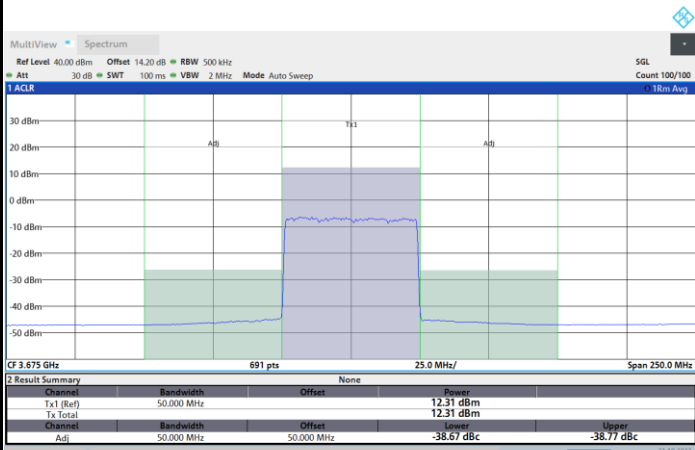

FR1 N77 / 50MHz / CP OFDM / 256QAM

Highest Channel

1RB0

1RBmax

01:48:55 21.10.2022

01:48:17 21.10.2022

Full RB

01:52:35 21.10.2022