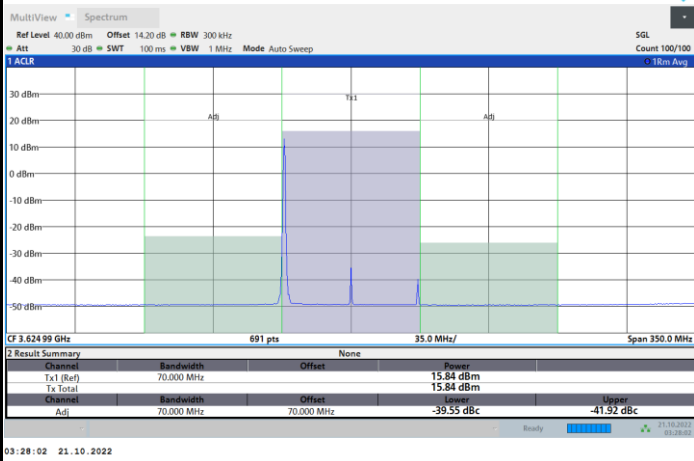

FR1 N77 / 70MHz / CP OFDM / 64QAM

Middle Channel

1RB0

1RBmax