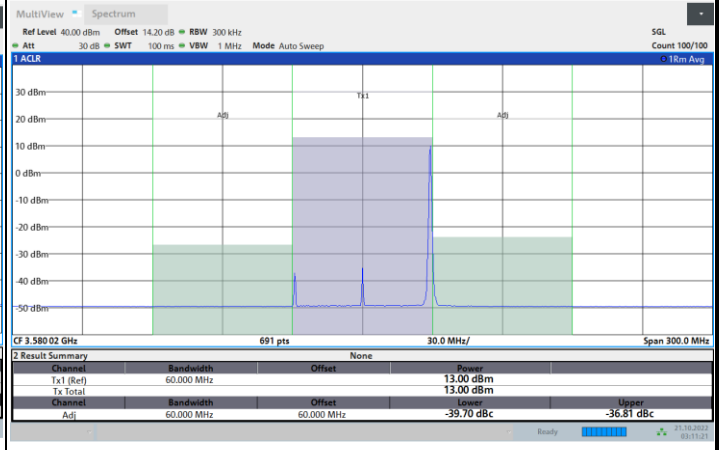

Full RB

FR1 N77 / 60MHz / CP OFDM / 256QAM

Lowest Channel

1RB0

1RBmax

Full RB

FR1 N77 / 60MHz / CP OFDM / 256QAM

Middle Channel