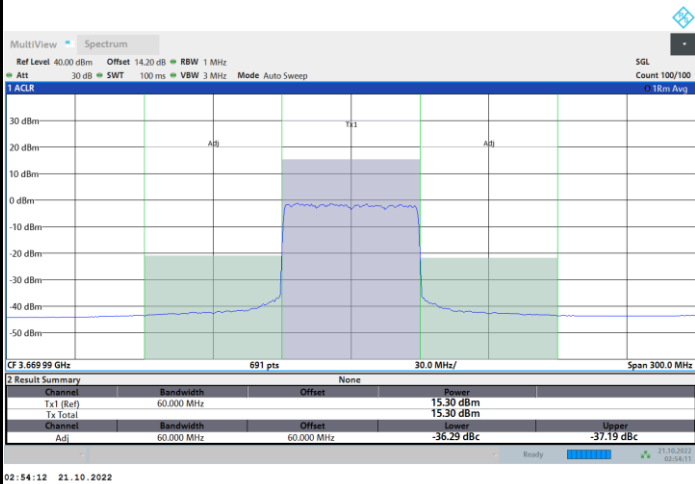

FR1 N77 / 60MHz / CP OFDM / 64QAM

Highest Channel

1RB0

1RBmax

Full RB