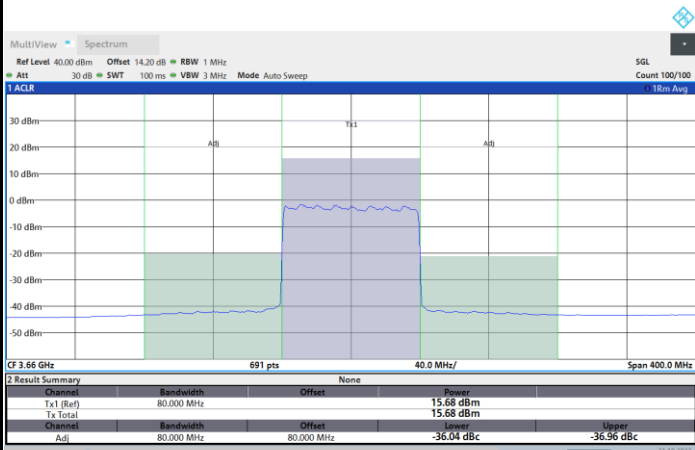

Full RB

FR1 N77 / 80MHz / CP OFDM / QPSK

Highest Channel

1RB0

1RBmax

Full RB

FR1 N77 / 80MHz / CP OFDM / 16QAM

Lowest Channel