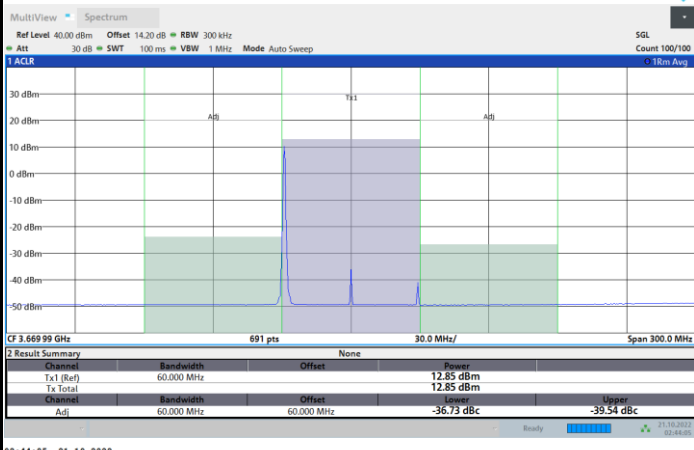

1RB0

1RBmax

Full RB

FR1 N77 / 60MHz / CP OFDM / 256QAM

Highest Channel

1RB0

1RBmax

Full RB