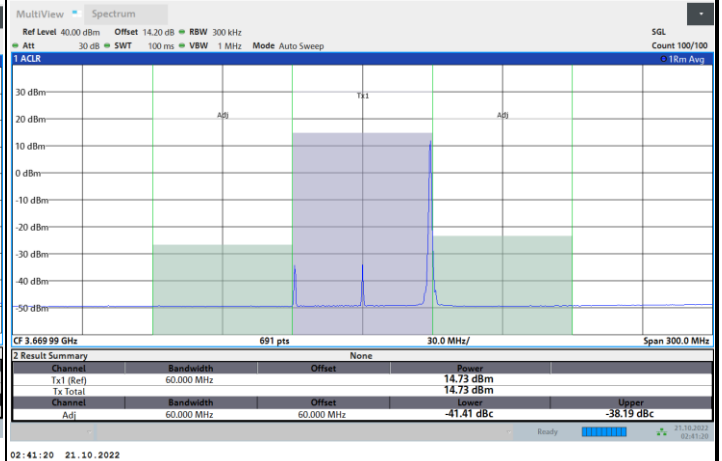

Middle Channel

1RB0

1RBmax

Full RB

FR1 N77 / 60MHz / CP OFDM / 64QAM

Highest Channel

1RB0

1RBmax