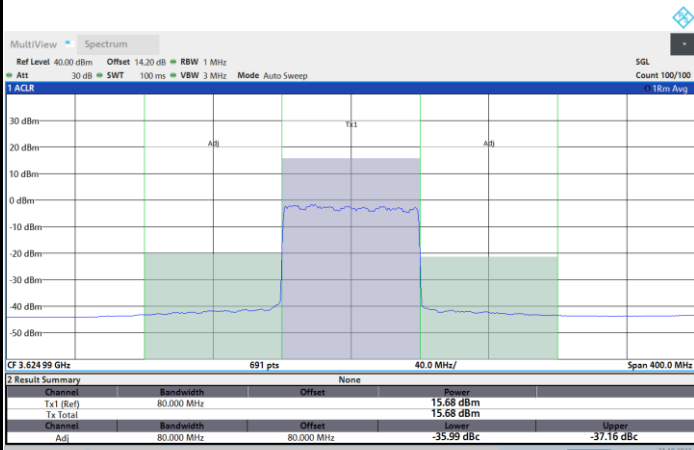

FR1 N77 / 80MHz / CP OFDM / 16QAM

Highest Channel

1RB0

1RBmax

Full RB

FR1 N77 / 80MHz / CP OFDM / 64QAM

Lowest Channel

1RB0