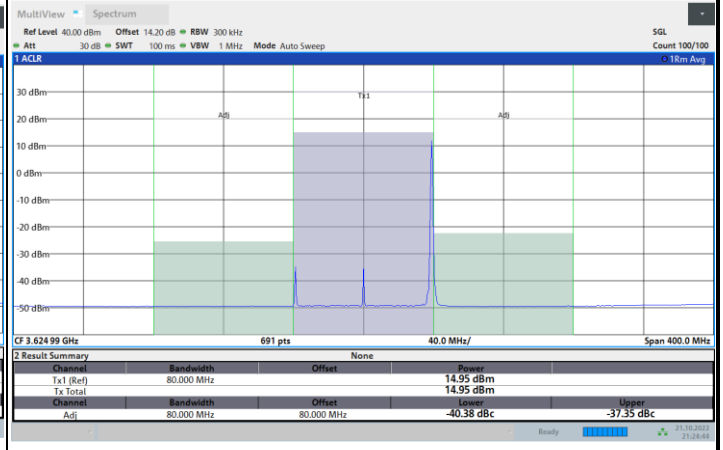

Lowest Channel

1RB0

1RBmax

Full RB

FR1 N77 / 80MHz / CP OFDM / QPSK

Middle Channel

1RB0

1RBmax

Full RB

FR1 N77 / 80MHz / CP OFDM / QPSK

Highest Channel

1RB0

1RBmax

Full RB

FR1 N77 / 80MHz / CP OFDM / 16QAM

Lowest Channel