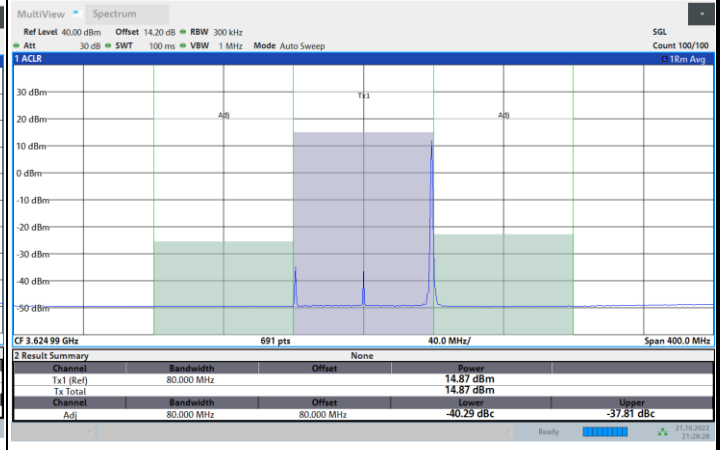

1RBmax

Full RB

FR1 N77 / 80MHz / CP OFDM / 64QAM

Middle Channel

1RB0

1RBmax

Full RB