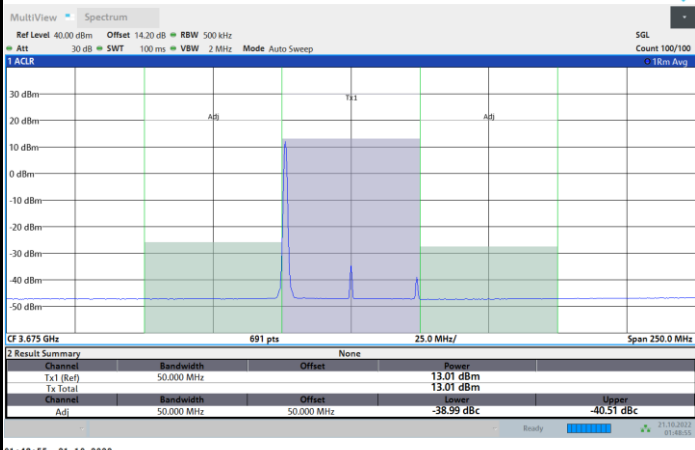

Middle Channel

1RB0

1RBmax

Full RB

FR1 N77 / 50MHz / CP OFDM / 256QAM

Highest Channel

1RB0

1RBmax