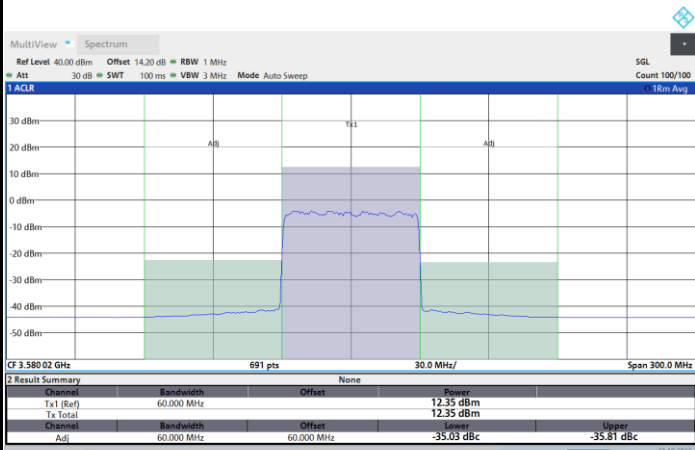

Full RB

FR1 N77 / 60MHz / CP OFDM / 256QAM

Lowest Channel

1RB0

1RBmax

Full RB

FR1 N77 / 60MHz / CP OFDM / 256QAM

Middle Channel