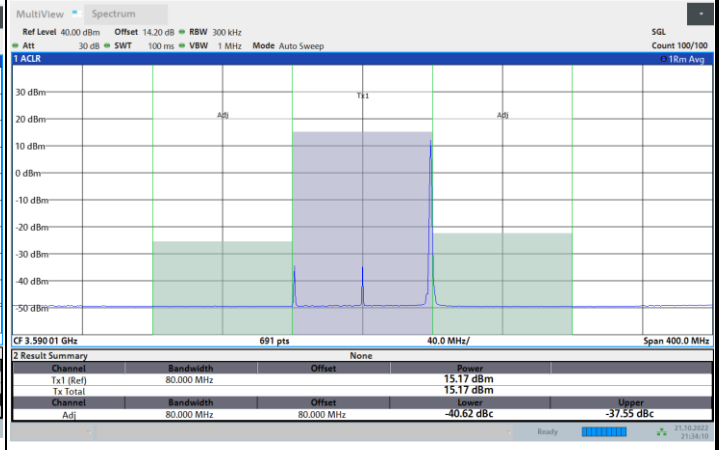

FR1 N77 / 80MHz / CP OFDM / 64QAM

Lowest Channel

1RB0

1RBmax