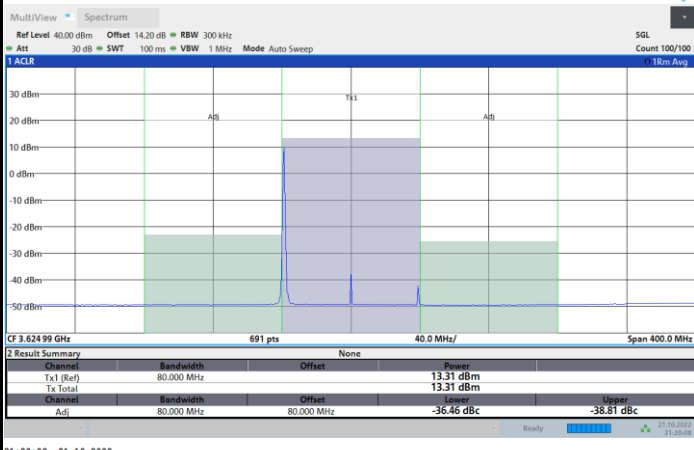

1RBmax

Full RB

FR1 N77 / 80MHz / CP OFDM / 64QAM

Middle Channel

1RB0

1RBmax

Full RB