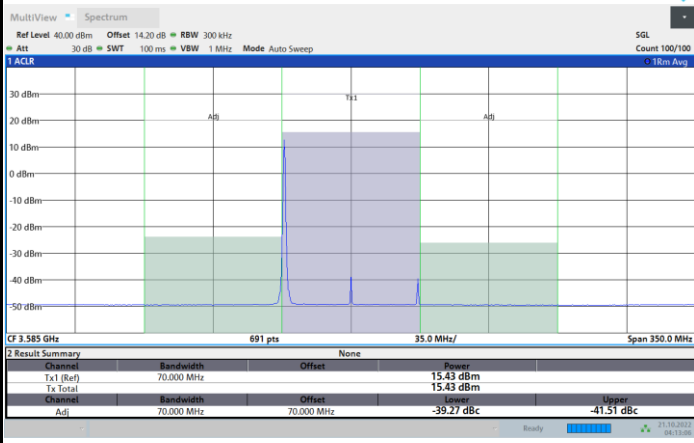

FR1 N77 / 70MHz / CP OFDM / QPSK

Lowest Channel

1RB0

1RBmax