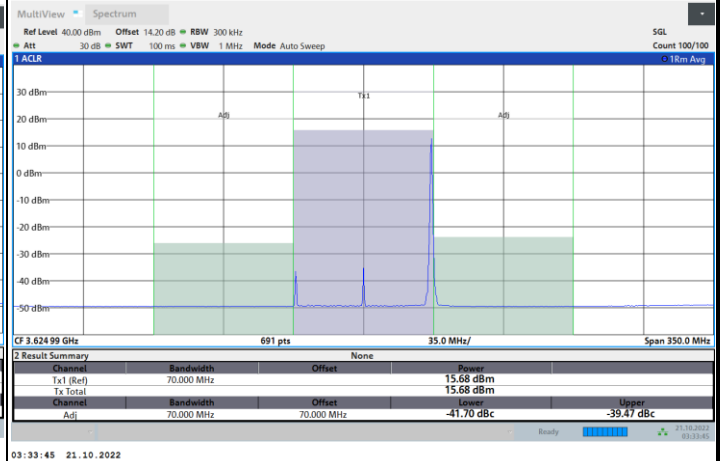

FR1 N77 / 70MHz / CP OFDM / 64QAM

Middle Channel

1RB0

1RBmax