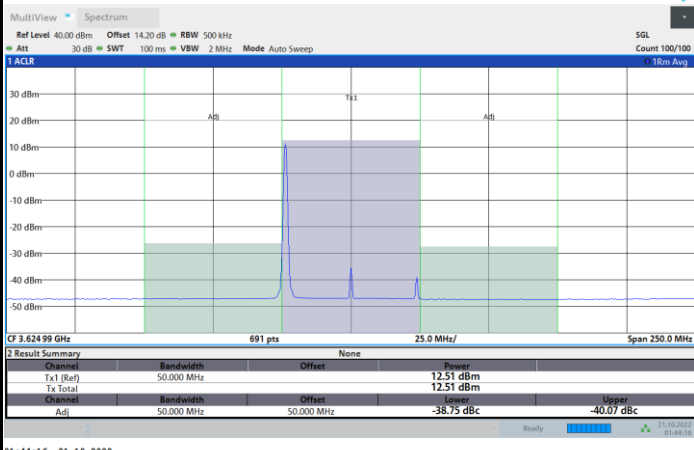

FR1 N77 / 50MHz / CP OFDM / 256QAM

Middle Channel

1RB0

1RBmax