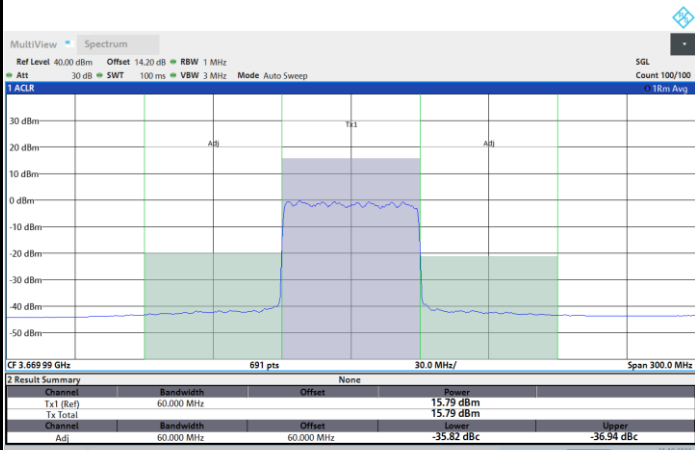

FR1 N77 / 60MHz / CP OFDM / 16QAM

Highest Channel

1RB0

1RBmax

Full RB