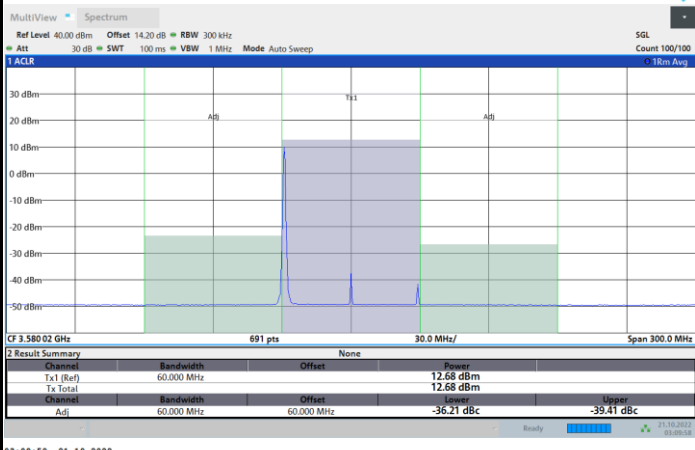

Full RB

FR1 N77 / 60MHz / CP OFDM / 256QAM

Lowest Channel

1RB0

1RBmax

Full RB

FR1 N77 / 60MHz / CP OFDM / 256QAM

Middle Channel