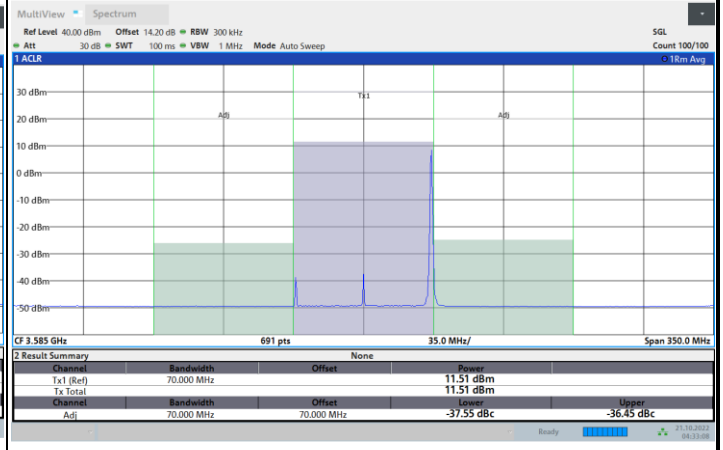

FR1 N77 / 70MHz / CP OFDM / 256QAM

Lowest Channel

1RB0

1RBmax