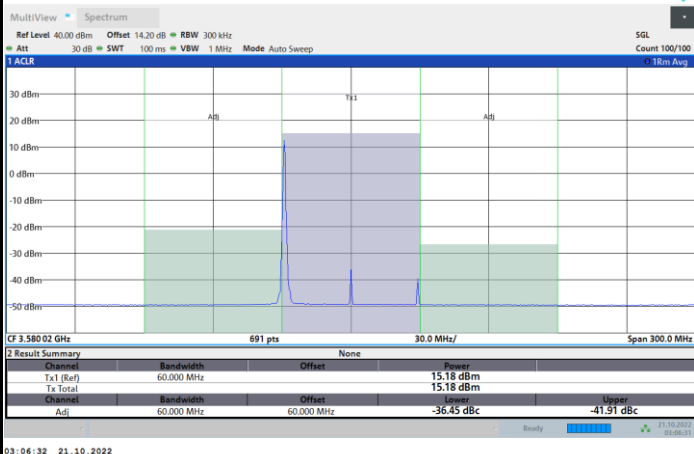

1RB0

1RBmax

Full RB

FR1 N77 / 60MHz / CP OFDM / 16QAM

Lowest Channel

1RB0

1RBmax

Full RB