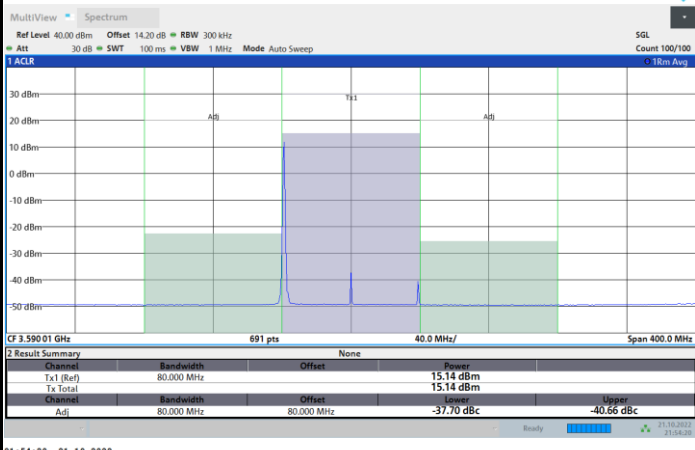

FR1 N77 / 80MHz / CP OFDM / 64QAM

Lowest Channel

1RB0

1RBmax