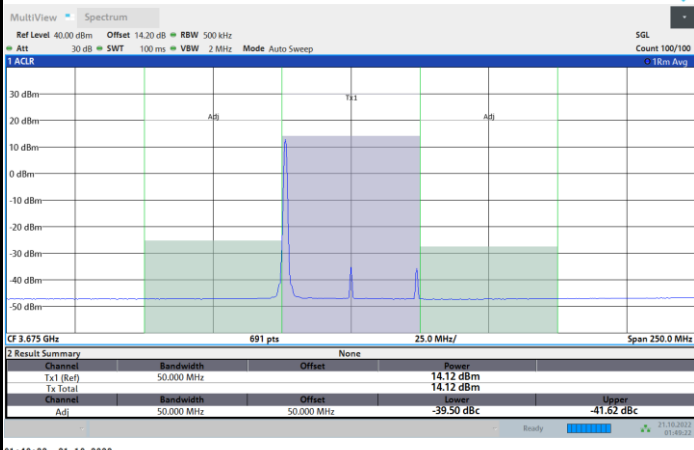

FR1 N77 / 50MHz / CP OFDM / 64QAM

Highest Channel

1RB0

1RBmax