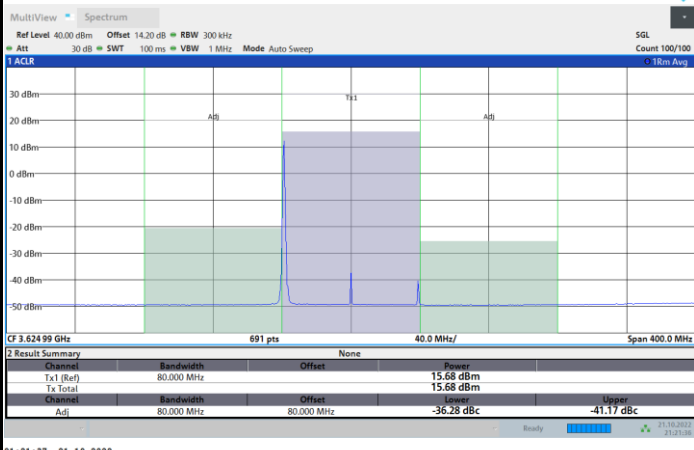

1RB0

1RBmax

Full RB

FR1 N77 / 80MHz / CP OFDM / 16QAM

Middle Channel

1RB0

1RBmax

Full RB