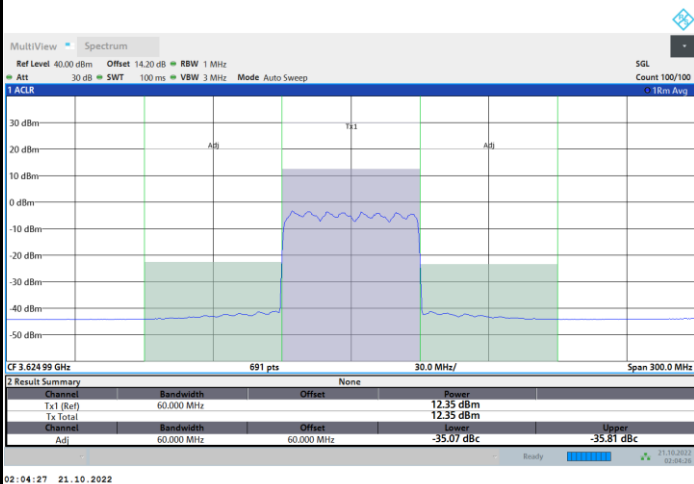

FR1 N77 / 60MHz / CP OFDM / 256QAM

Middle Channel

1RB0

1RBmax

Full RB