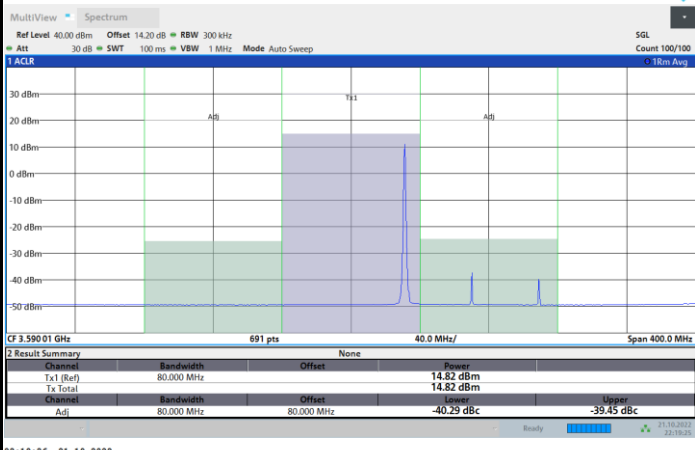

Full RB

FR1 N77 / 80MHz / CP OFDM / QPSK

Highest Channel

1RB0

1RBmax

Full RB

FR1 N77 / 80MHz / CP OFDM / 16QAM

Lowest Channel