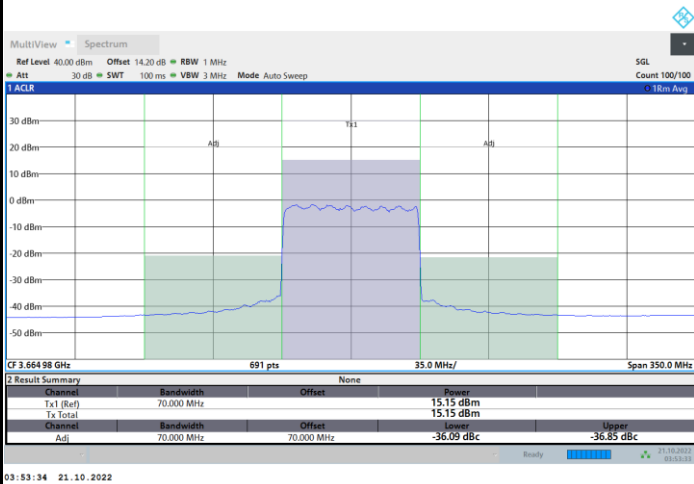

1RB0

1RBmax

Full RB

FR1 N77 / 70MHz / CP OFDM / 64QAM

Highest Channel

1RB0

1RBmax

Full RB