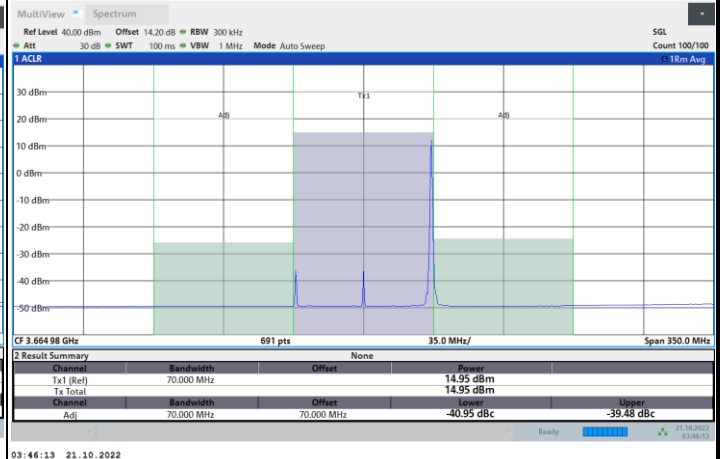

1RB0

1RBmax

Full RB

FR1 N77 / 70MHz / CP OFDM / 64QAM

Highest Channel

1RB0

1RBmax

Full RB