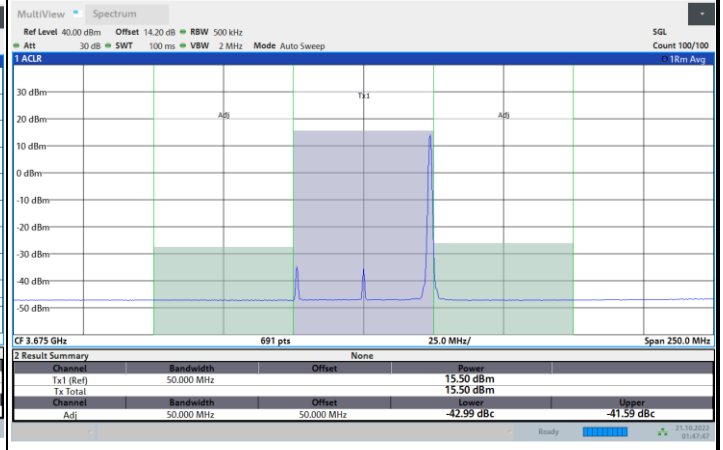

FR1 N77 / 50MHz / CP OFDM / 64QAM

Highest Channel

1RB0

1RBmax