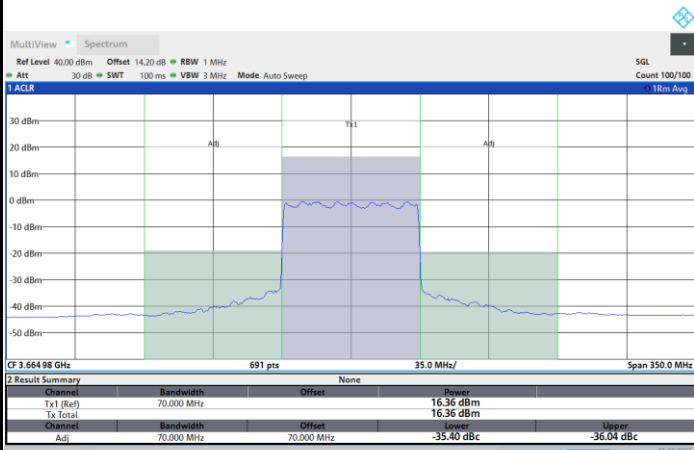

Highest Channel

1RB0

1RBmax

Full RB

FR1 N77 / 70MHz / CP OFDM / 256QAM

Lowest Channel

1RB0

1RBmax