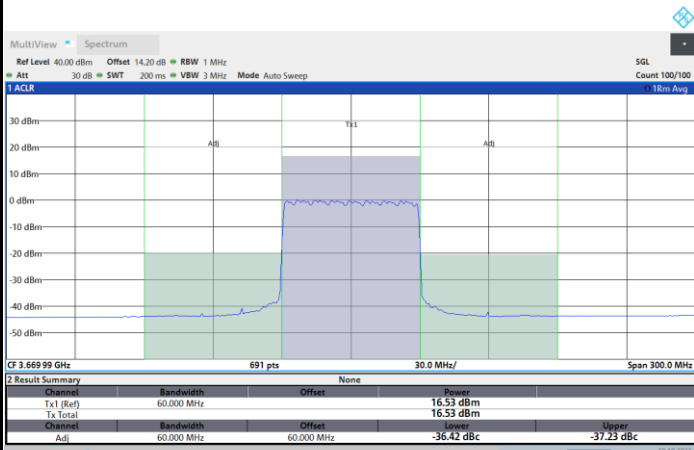

1RB0

1RBmax

Full RB

FR1 N77 / 60MHz / CP OFDM / 64QAM

Highest Channel

1RB0

1RBmax

Full RB