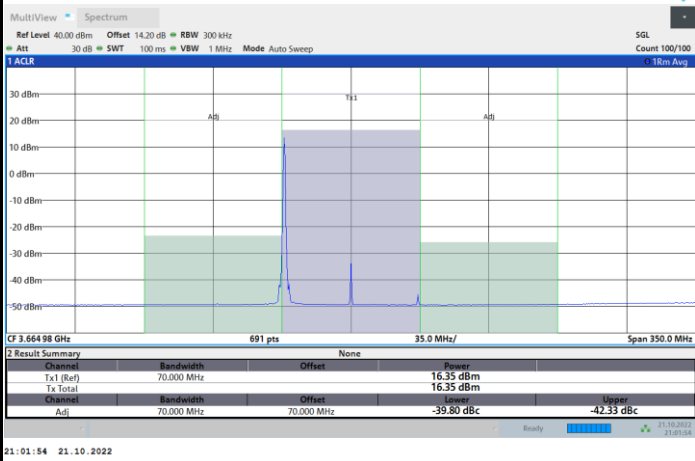

Full RB

FR1 N77 / 70MHz / CP OFDM / QPSK

Highest Channel

1RB0

1RBmax

Full RB

FR1 N77 / 70MHz / CP OFDM / 16QAM

Lowest Channel