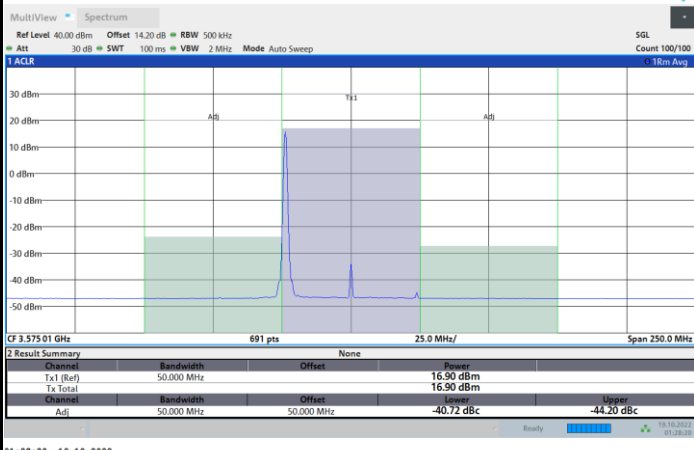

FR1 N77 / 50MHz / CP OFDM / 16QAM

Lowest Channel

1RB0

1RBmax

Full RB

FR1 N77 / 50MHz / CP OFDM / 16QAM

Middle Channel

1RB0