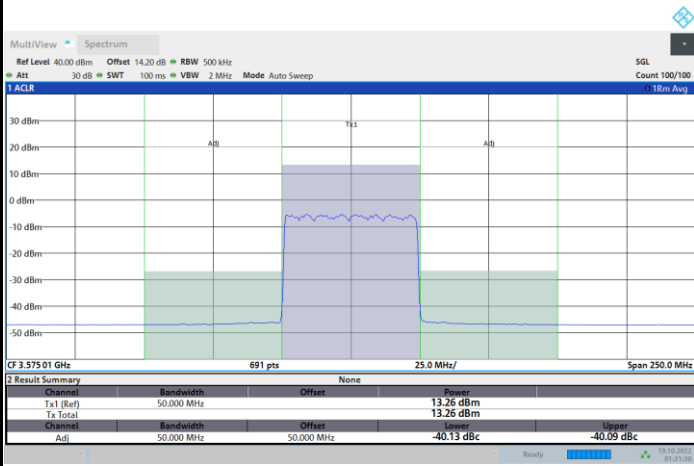

FR1 N77 / 50MHz / CP OFDM / 256QAM

Lowest Channel

1RB0

1RBmax

Full RB