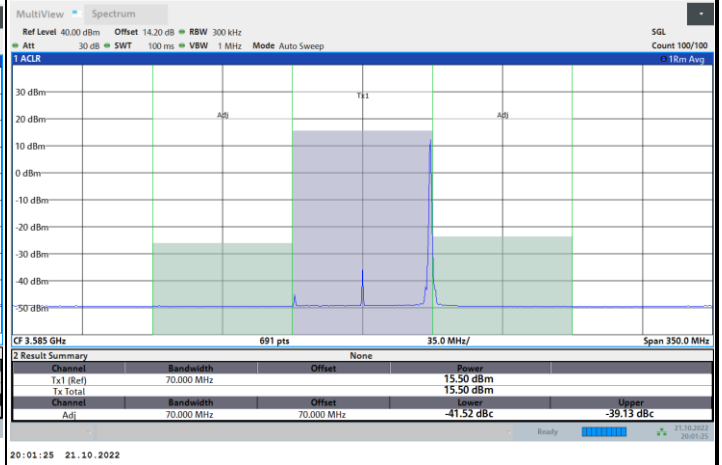

FR1 N77 / 70MHz / CP OFDM / 16QAM

Lowest Channel

1RB0

1RBmax