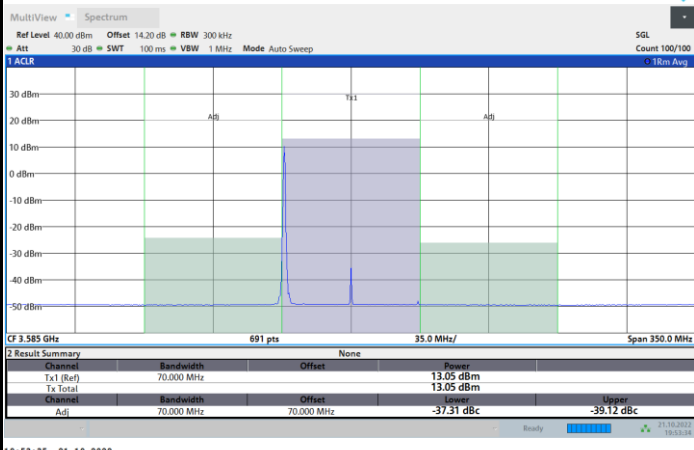

Highest Channel

1RB0

1RBmax

Full RB

FR1 N77 / 70MHz / CP OFDM / 256QAM

Lowest Channel

1RB0

1RBmax