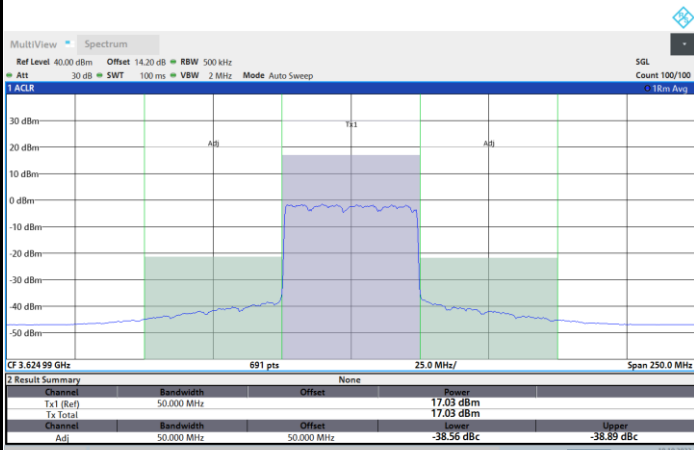

FR1 N77 / 50MHz / CP OFDM / 16QAM

Middle Channel

1RB0

1RBmax

Full RB