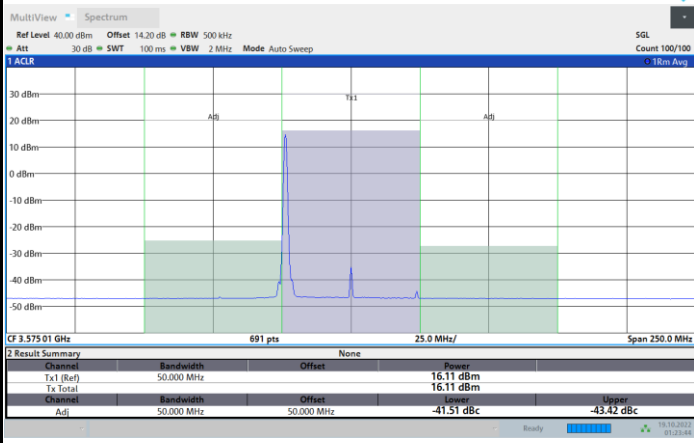

FR1 N77 / 50MHz / CP OFDM / 256QAM

Lowest Channel

1RB0

1RBmax