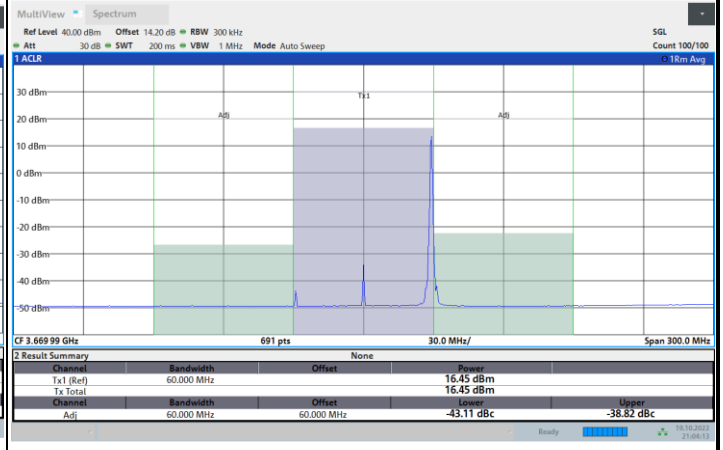

Full RB

FR1 N77 / 60MHz / CP OFDM / 16QAM

Middle Channel

1RB0

1RBmax

Full RB

FR1 N77 / 60MHz / CP OFDM / 16QAM

Highest Channel

1RB0

1RBmax

21:30:54 19.10.2022

21:04:13 19.10.2022

Full RB

21:38:27 19.10.2022

FR1 N77 / 60MHz / CP OFDM / 64QAM

Lowest Channel