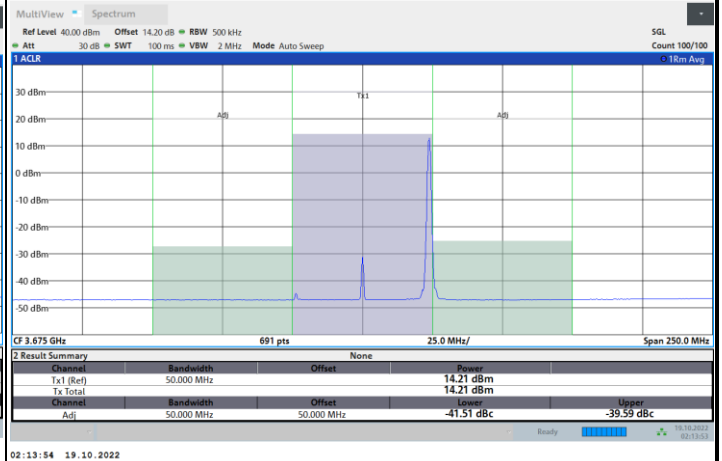

FR1 N77 / 50MHz / CP OFDM / 256QAM

Highest Channel

1RB0

1RBmax