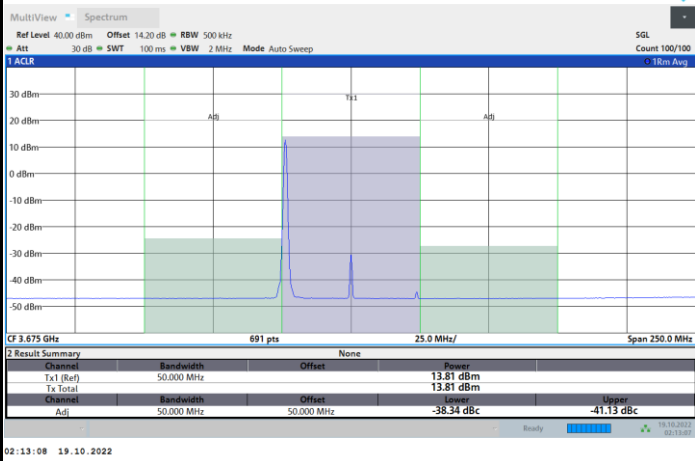

FR1 N77 / 50MHz / CP OFDM / 256QAM

Highest Channel

1RB0

1RBmax