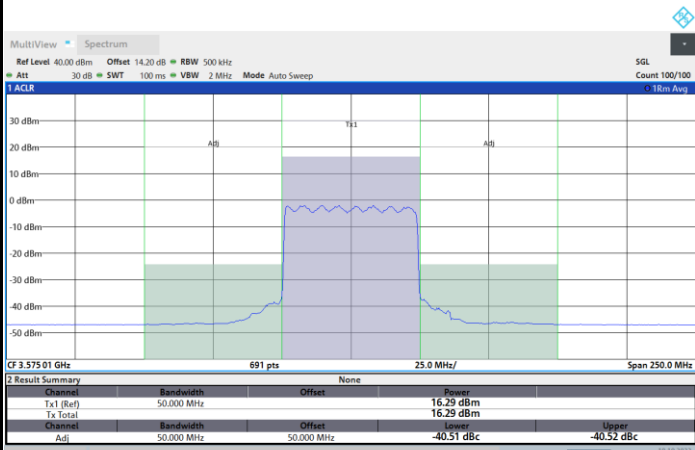

FR1 N77 / 50MHz / CP OFDM / 64QAM

Lowest Channel

1RB0

1RBmax

Full RB