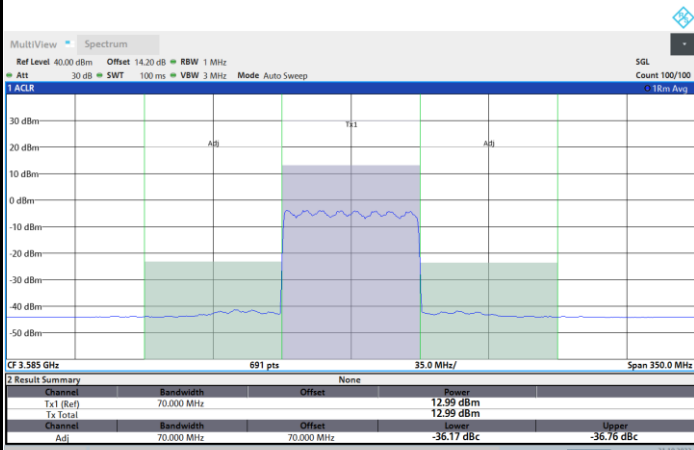

FR1 N77 / 70MHz / CP OFDM / 256QAM

Lowest Channel

1RB0

1RBmax

Full RB