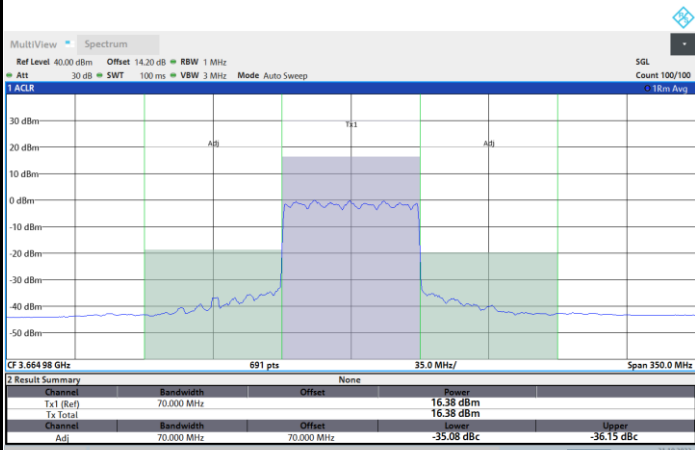

FR1 N77 / 70MHz / CP OFDM / 16QAM

Highest Channel

1RB0

1RBmax

Full RB

FR1 N77 / 70MHz / CP OFDM / 64QAM

Lowest Channel

1RB0