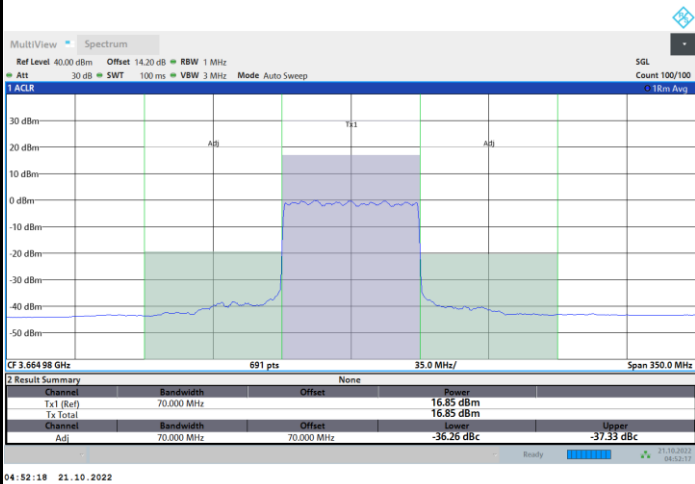

Full RB

FR1 N77 / 70MHz / CP OFDM / QPSK

Highest Channel

1RB0

1RBmax

Full RB

FR1 N77 / 70MHz / CP OFDM / 16QAM

Lowest Channel