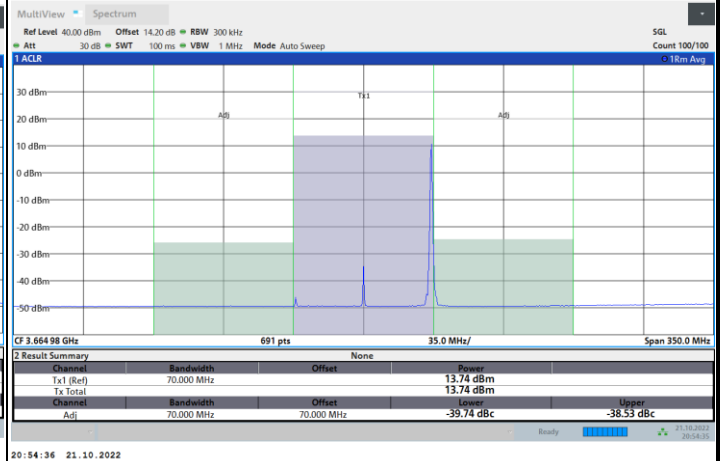

FR1 N77 / 70MHz / CP OFDM / 256QAM

Highest Channel

1RB0

1RBmax