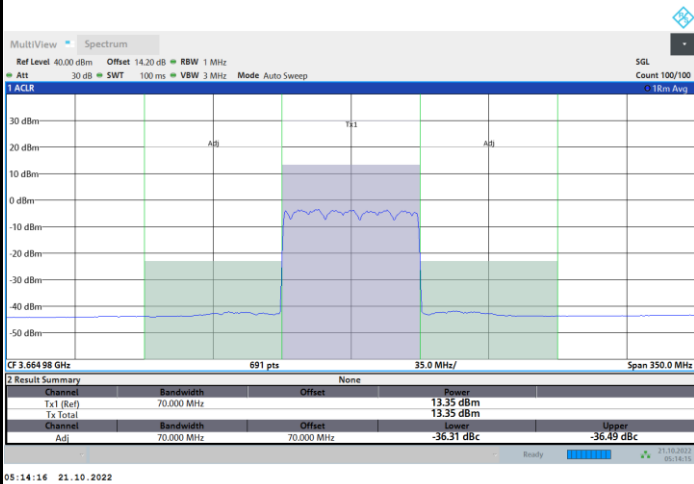

FR1 N77 / 70MHz / CP OFDM / 256QAM

Highest Channel

1RB0

1RBmax

Full RB