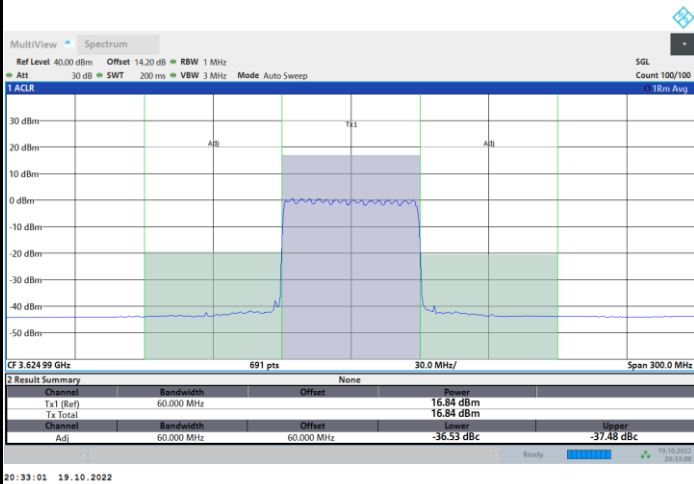

Full RB

FR1 N77 / 60MHz / CP OFDM / 16QAM

Middle Channel

1RB0

1RBmax

Full RB

FR1 N77 / 60MHz / CP OFDM / 16QAM

Highest Channel