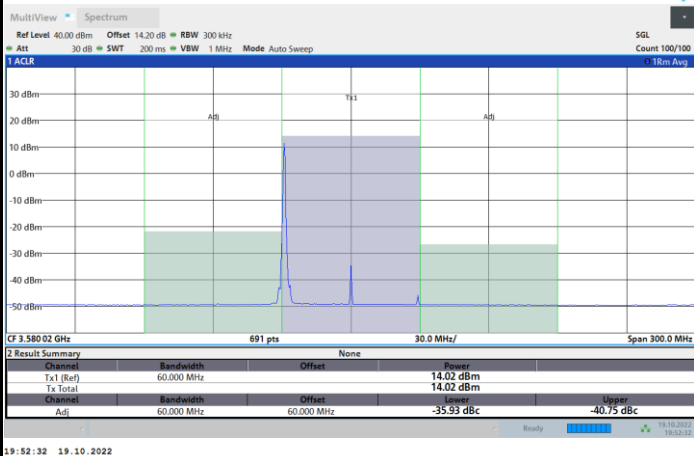

Highest Channel

1RB0

1RBmax

Full RB

FR1 N77 / 60MHz / CP OFDM / 16QAM

Lowest Channel

1RB0

1RBmax