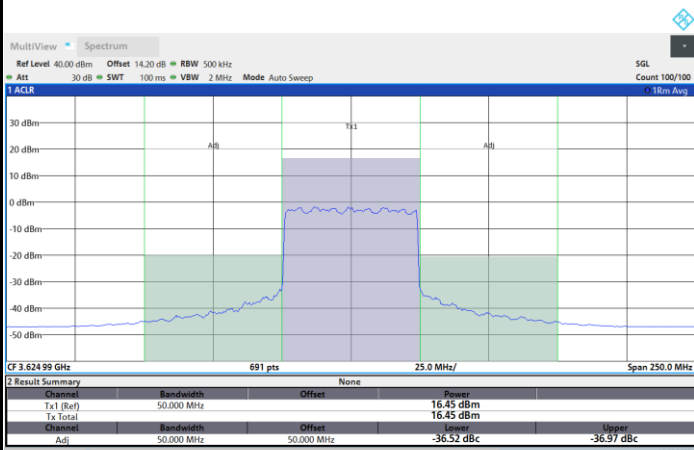

FR1 N77 / 50MHz / CP OFDM / 64QAM

Middle Channel

1RB0

1RBmax

Full RB