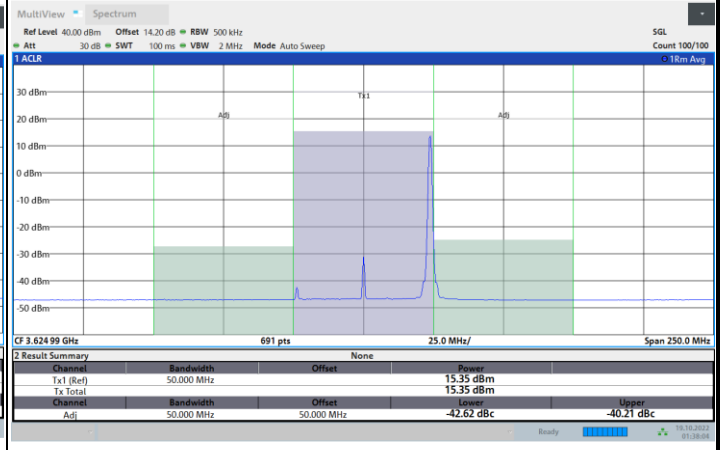

FR1 N77 / 50MHz / CP OFDM / 16QAM

Middle Channel

1RB0

1RBmax