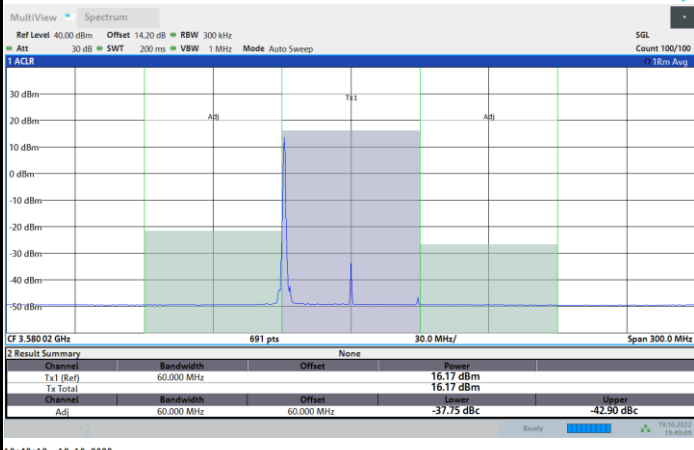

FR1 N77 / 60MHz / CP OFDM / QPSK

Lowest Channel

1RB0

1RBmax