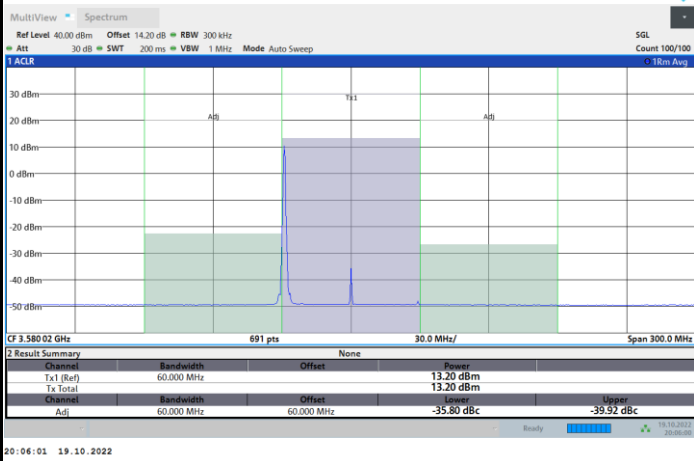

FR1 N77 / 60MHz / CP OFDM / 256QAM

Lowest Channel

1RB0

1RBmax