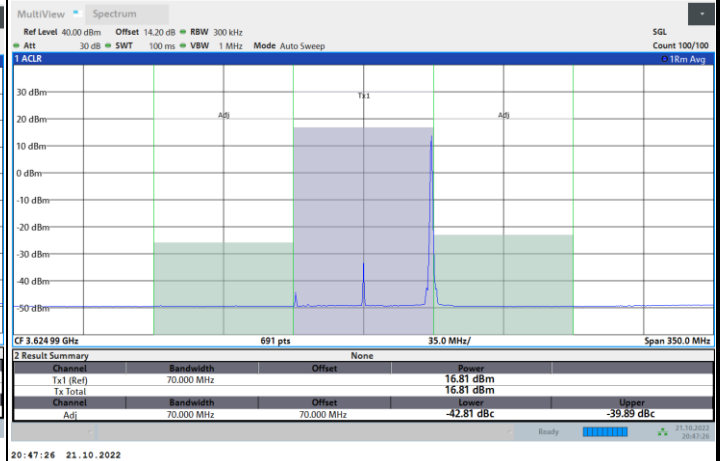

Lowest Channel

1RB0

1RBmax

Full RB

FR1 N77 / 70MHz / CP OFDM / QPSK

Middle Channel

1RB0

1RBmax