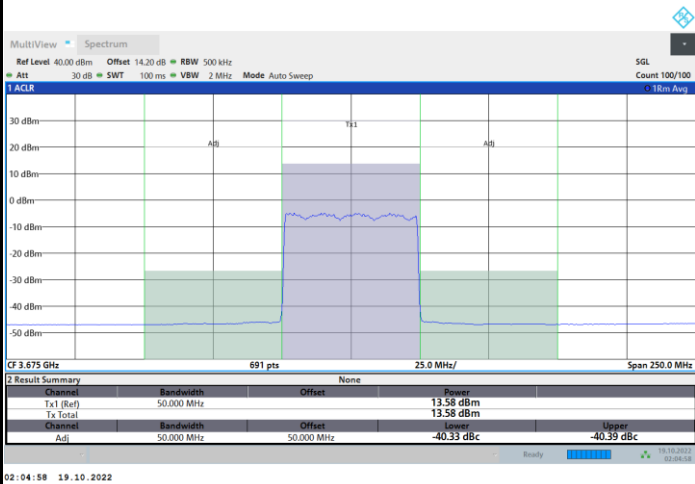

FR1 N77 / 50MHz / CP OFDM / 256QAM

Highest Channel

1RB0

1RBmax

Full RB

FR1 N77 / 60MHz / CP OFDM / QPSK

Lowest Channel

1RB0