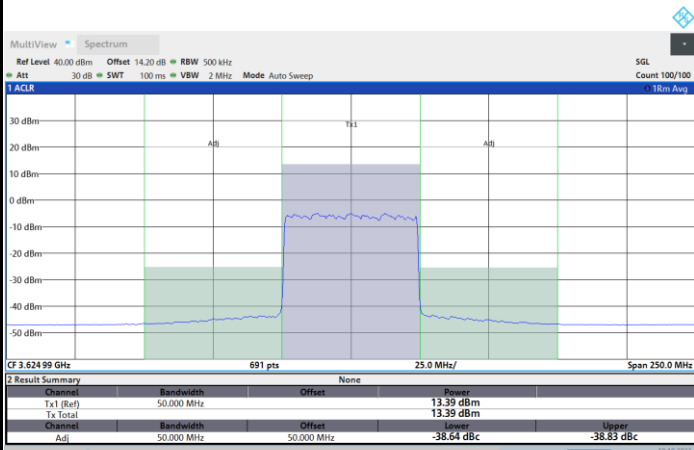

1RB0

1RBmax

Full RB

FR1 N77 / 50MHz / CP OFDM / 256QAM

Middle Channel

1RB0

1RBmax

Full RB