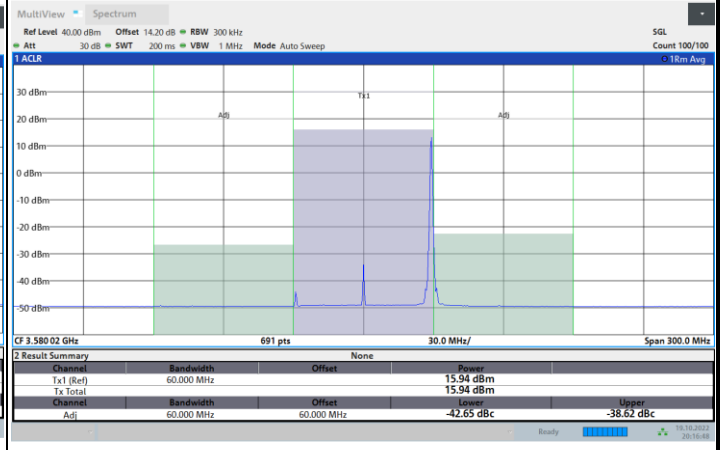

FR1 N77 / 60MHz / CP OFDM / QPSK

Lowest Channel

1RB0

1RBmax