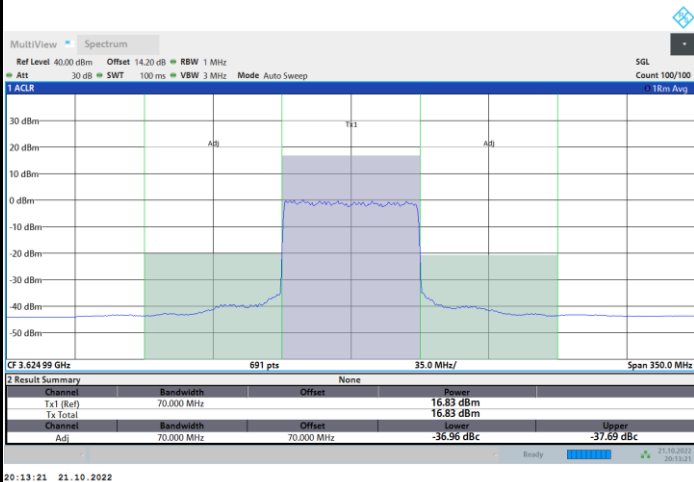

FR1 N77 / 70MHz / CP OFDM / QPSK

Middle Channel

1RB0

1RBmax

Full RB