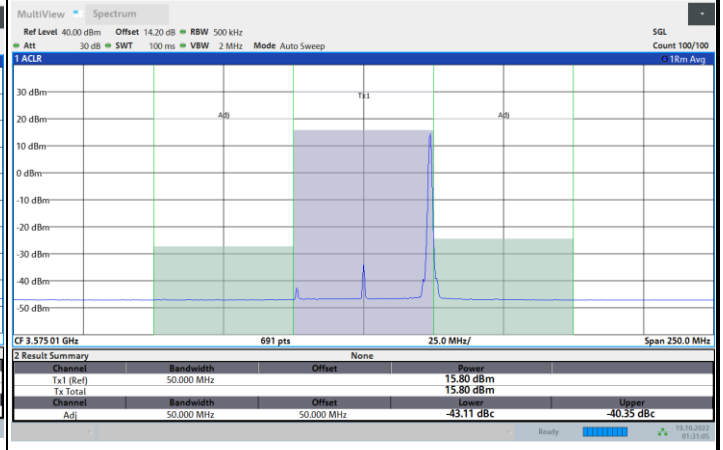

FR1 N77 / 50MHz / CP OFDM / 16QAM

Lowest Channel

1RB0

1RBmax