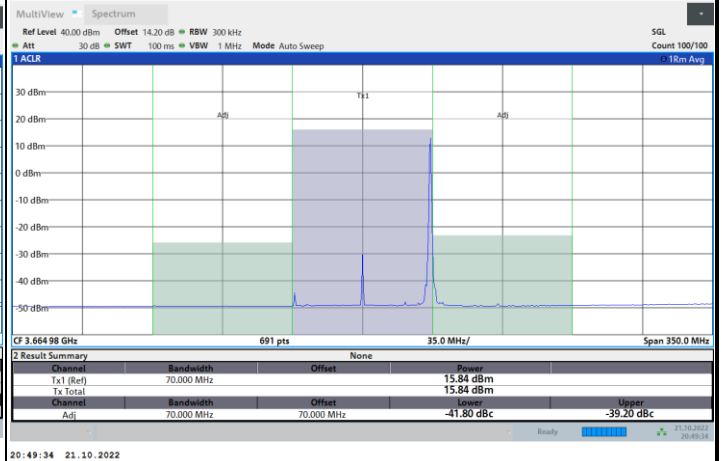

Full RB

FR1 N77 / 70MHz / CP OFDM / QPSK

Highest Channel

1RB0

1RBmax

Full RB

FR1 N77 / 70MHz / CP OFDM / 16QAM

Lowest Channel