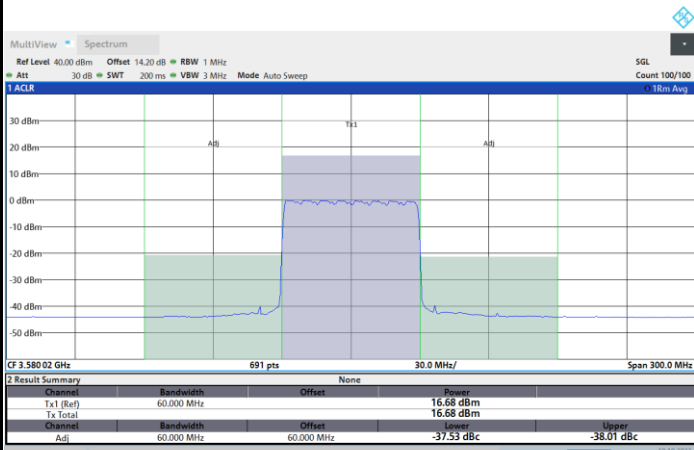

FR1 N77 / 60MHz / CP OFDM / QPSK

Lowest Channel

1RB0

1RBmax

Full RB