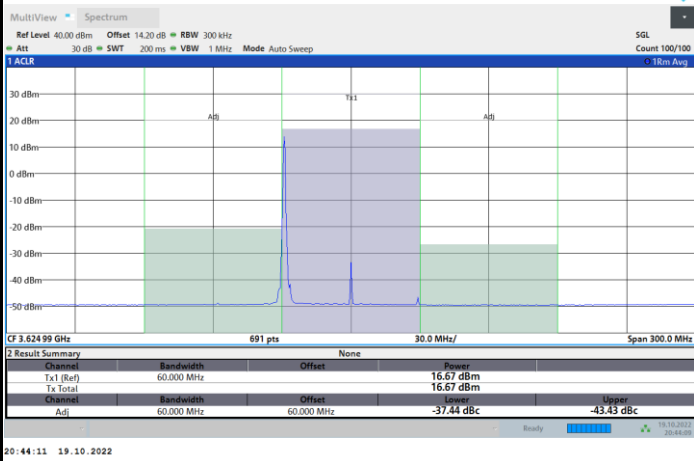

Full RB

FR1 N77 / 60MHz / CP OFDM / 16QAM

Middle Channel

1RB0

1RBmax

Full RB

FR1 N77 / 60MHz / CP OFDM / 16QAM

Highest Channel