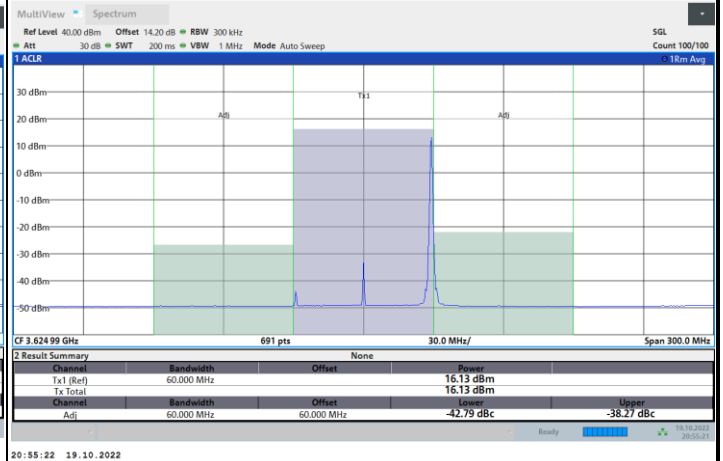

Full RB

FR1 N77 / 60MHz / CP OFDM / 16QAM

Middle Channel

1RB0

1RBmax

Full RB

FR1 N77 / 60MHz / CP OFDM / 16QAM

Highest Channel