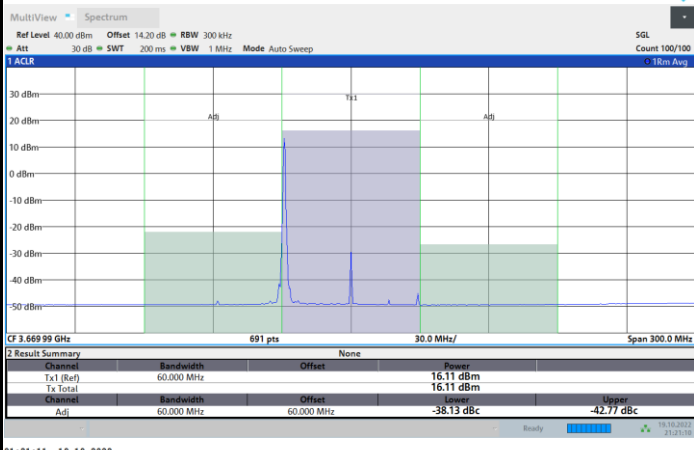

1RB0

1RBmax

Full RB

FR1 N77 / 60MHz / CP OFDM / 64QAM

Highest Channel

1RB0

1RBmax

Full RB