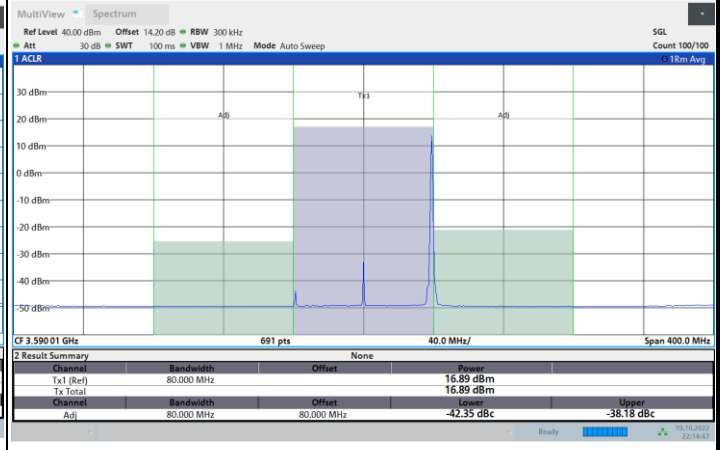

1RBmax

Full RB

FR1 N77 / 80MHz / CP OFDM / 16QAM

Lowest Channel

1RB0

1RBmax

Full RB