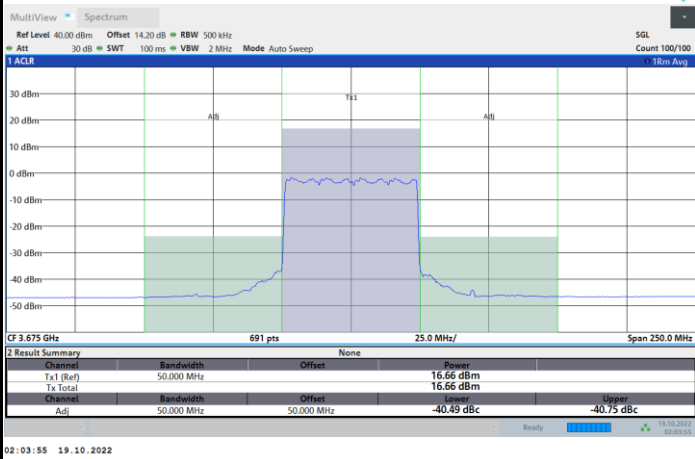

1RBmax

Full RB

FR1 N77 / 50MHz / CP OFDM / 16QAM

Highest Channel

1RB0

1RBmax

Full RB

FR1 N77 / 50MHz / CP OFDM / 64QAM