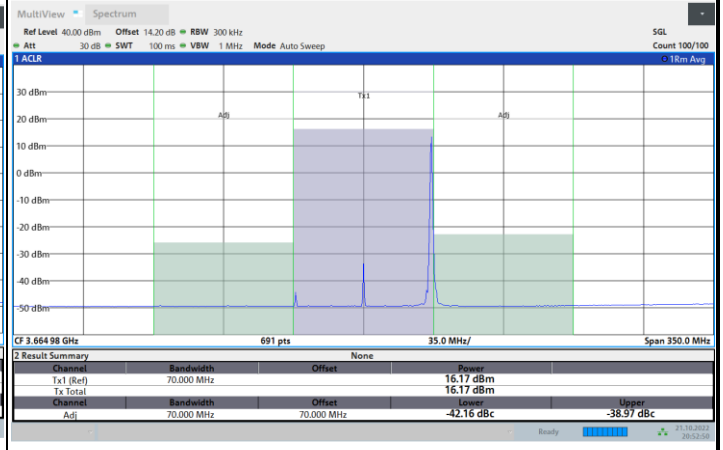

1RBmax

Full RB

FR1 N77 / 70MHz / CP OFDM / 64QAM

Middle Channel

1RB0

1RBmax

Full RB

FR1 N77 / 70MHz / CP OFDM / 64QAM

Highest Channel

1RB0

1RBmax

Full RB

FR1 N77 / 70MHz / CP OFDM / 256QAM

Lowest Channel

1RB0

1RBmax