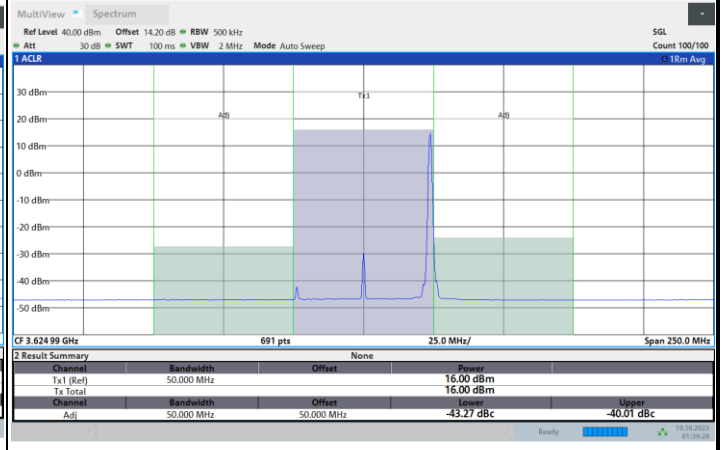

Lowest Channel

1RB0

1RBmax

Full RB

FR1 N77 / 50MHz / CP OFDM / 64QAM

Middle Channel

1RB0

1RBmax