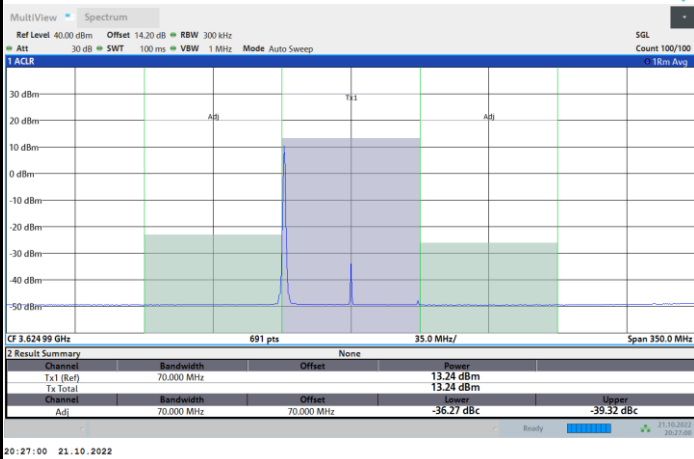

Full RB

FR1 N77 / 70MHz / CP OFDM / 256QAM

Middle Channel

1RB0

1RBmax

Full RB

FR1 N77 / 70MHz / CP OFDM / 256QAM

Highest Channel