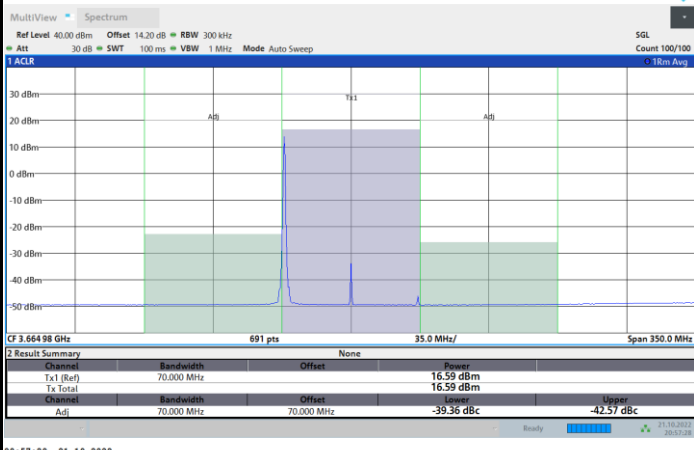

Highest Channel

1RB0

1RBmax

Full RB

FR1 N77 / 70MHz / CP OFDM / 256QAM

Lowest Channel

1RB0

1RBmax