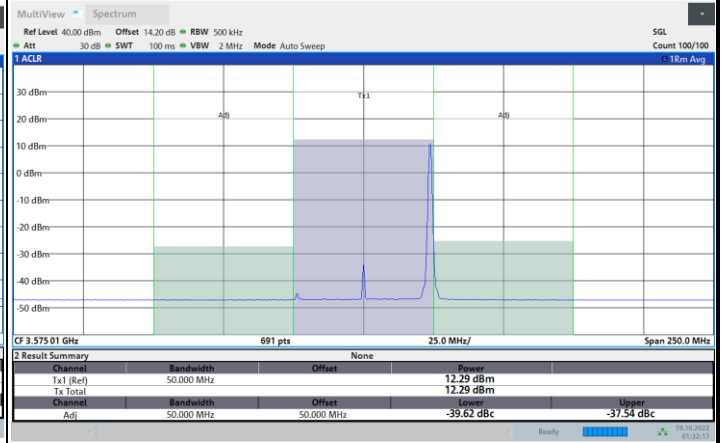

FR1 N77 / 50MHz / CP OFDM / 256QAM

Lowest Channel

1RB0

1RBmax