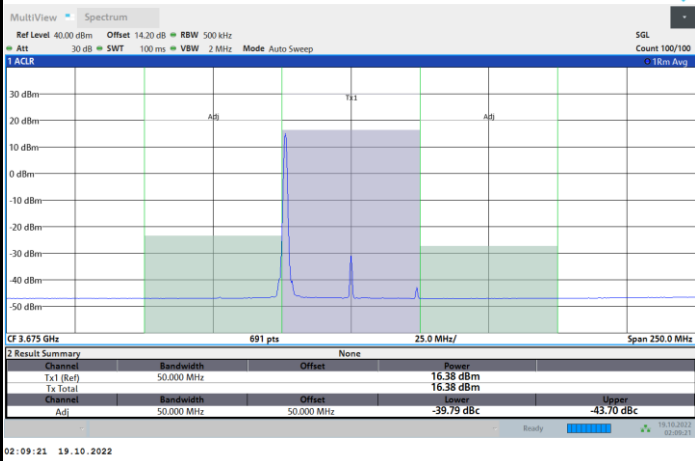

1RBmax

Full RB

FR1 N77 / 50MHz / CP OFDM / 16QAM

Highest Channel

1RB0

1RBmax

Full RB

FR1 N77 / 50MHz / CP OFDM / 64QAM