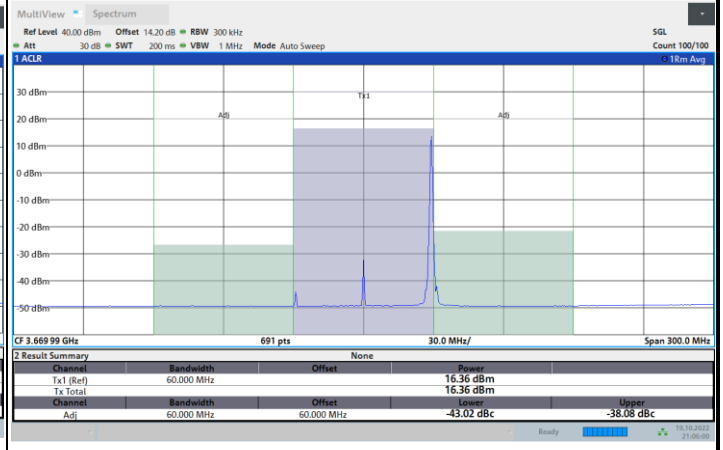

1RB0

1RBmax

Full RB

FR1 N77 / 60MHz / CP OFDM / 64QAM

Highest Channel

1RB0

1RBmax

Full RB