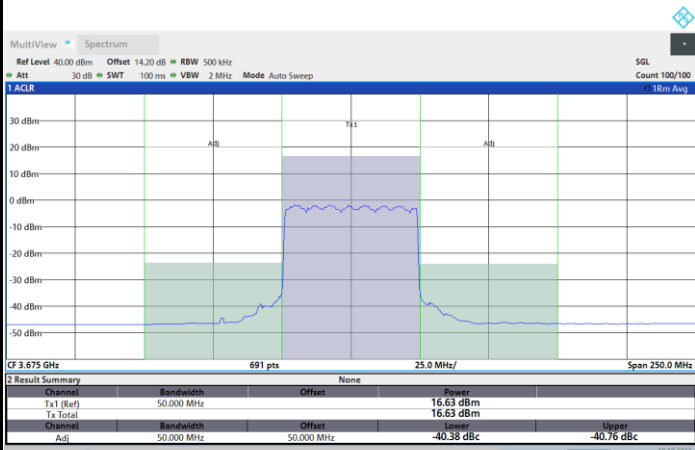

Full RB

FR1 N77 / 50MHz / CP OFDM / 64QAM

Highest Channel

1RB0

1RBmax

Full RB

FR1 N77 / 50MHz / CP OFDM / 256QAM

Lowest Channel