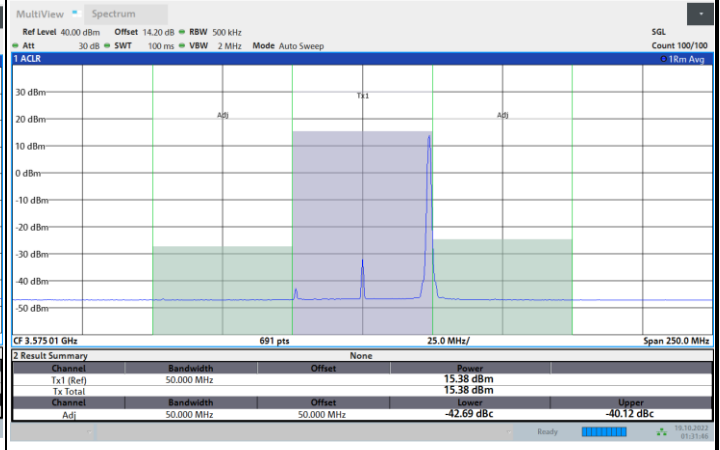

FR1 N77 / 50MHz / CP OFDM / 64QAM

Lowest Channel

1RB0

1RBmax