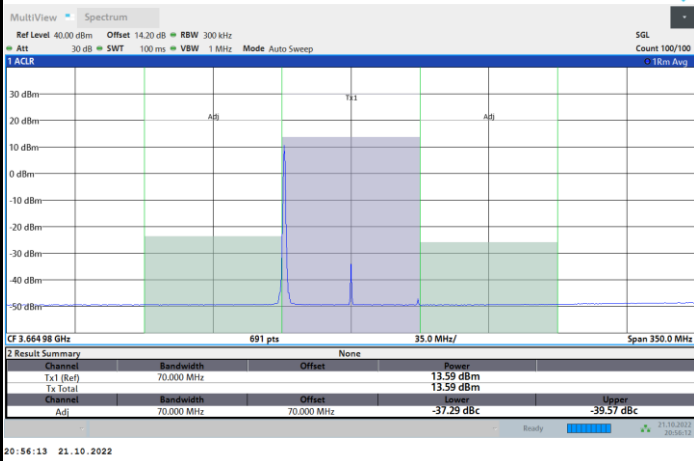

FR1 N77 / 70MHz / CP OFDM / 256QAM

Highest Channel

1RB0

1RBmax