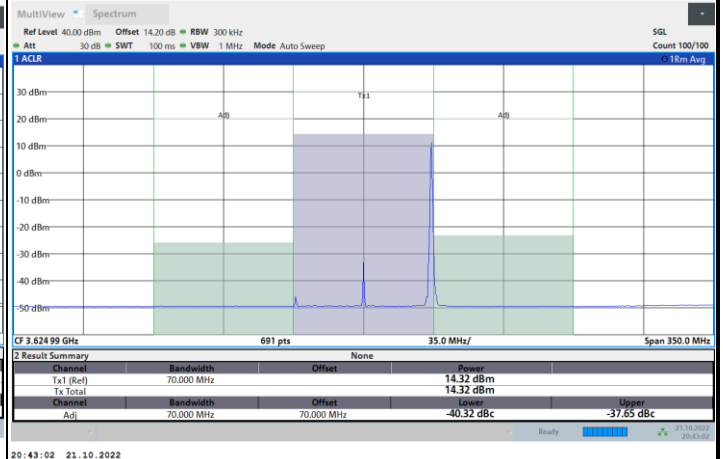

Full RB

FR1 N77 / 70MHz / CP OFDM / 256QAM

Middle Channel

1RB0

1RBmax

Full RB

FR1 N77 / 70MHz / CP OFDM / 256QAM

Highest Channel