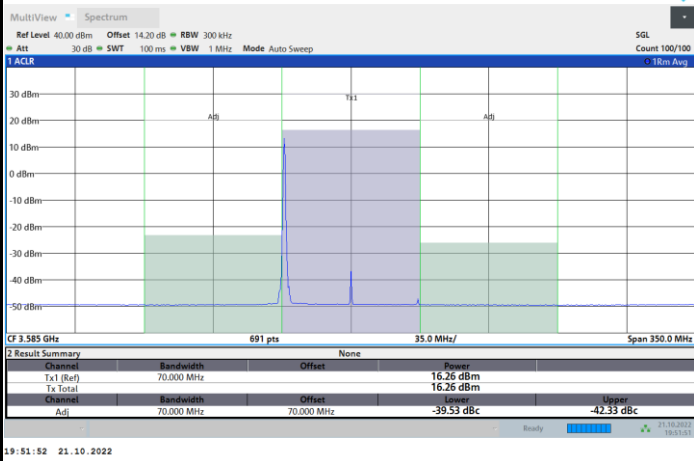

FR1 N77 / 70MHz / CP OFDM / 64QAM

Lowest Channel

1RB0

1RBmax