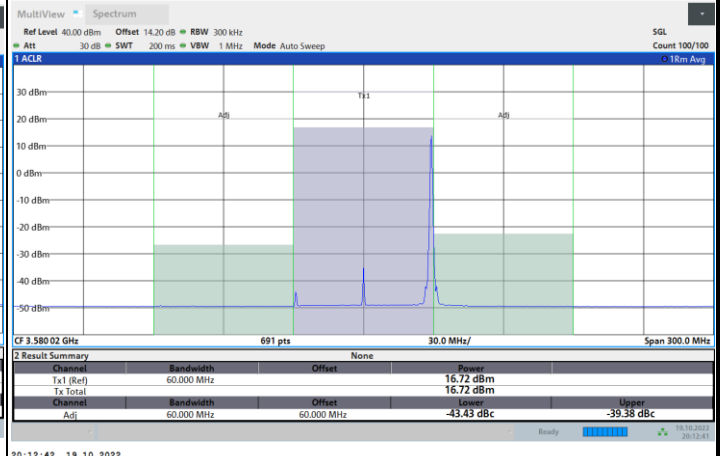

Highest Channel

1RB0

1RBmax

Full RB

FR1 N77 / 60MHz / CP OFDM / 16QAM

Lowest Channel

1RB0

1RBmax