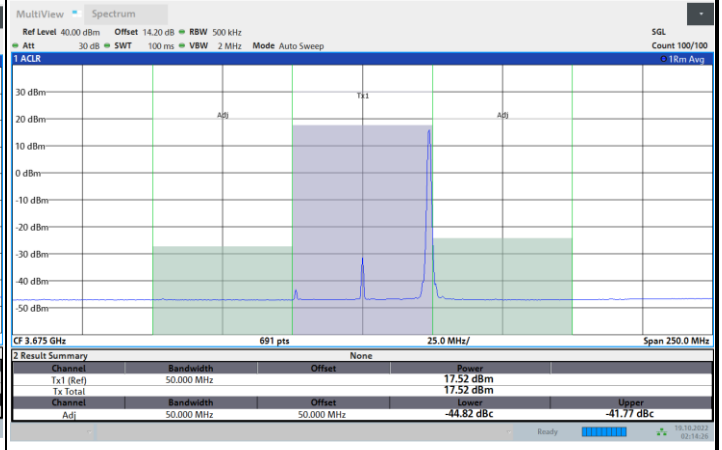

Full RB

FR1 N77 / 50MHz / CP OFDM / 64QAM

Highest Channel

1RB0

1RBmax

Full RB

FR1 N77 / 50MHz / CP OFDM / 256QAM

Lowest Channel