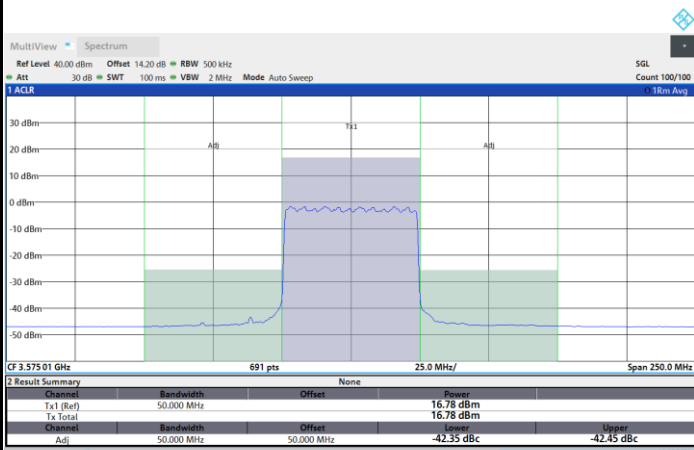

FR1 N77 / 50MHz / CP OFDM / 16QAM

Lowest Channel

1RB0

1RBmax

Full RB

FR1 N77 / 50MHz / CP OFDM / 16QAM

Middle Channel

1RB0