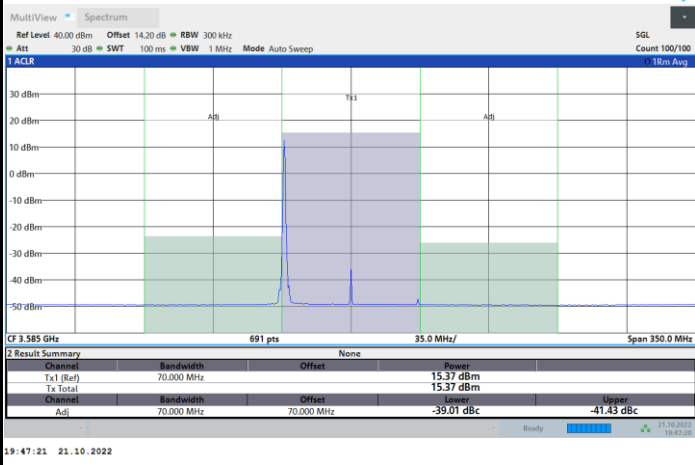

FR1 N77 / 70MHz / CP OFDM / 16QAM

Lowest Channel

1RB0

1RBmax