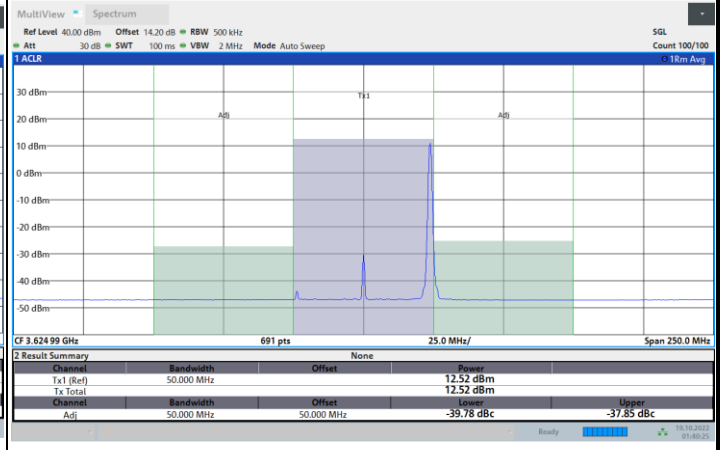

1RB0

1RBmax

Full RB

FR1 N77 / 50MHz / CP OFDM / 256QAM

Middle Channel

1RB0

1RBmax

Full RB