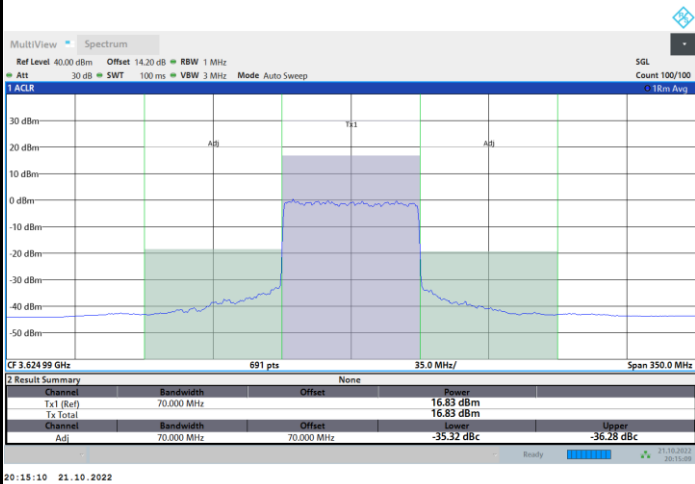

FR1 N77 / 70MHz / CP OFDM / 16QAM

Highest Channel

1RB0

1RBmax

Full RB

FR1 N77 / 70MHz / CP OFDM / 64QAM

Lowest Channel

1RB0