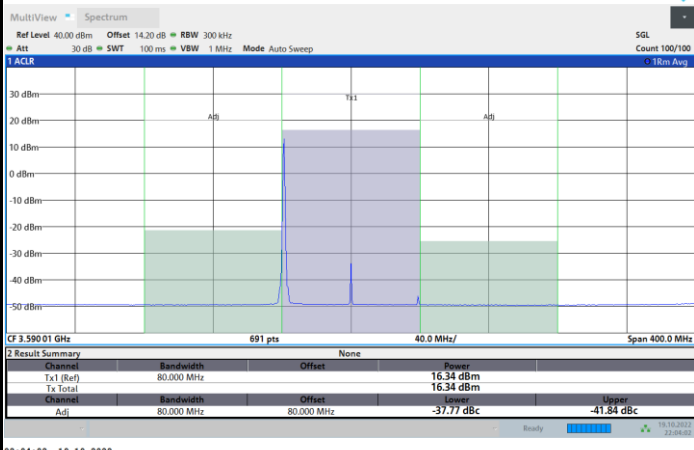

1RBmax

Full RB

FR1 N77 / 80MHz / CP OFDM / 16QAM

Lowest Channel

1RB0

1RBmax

Full RB