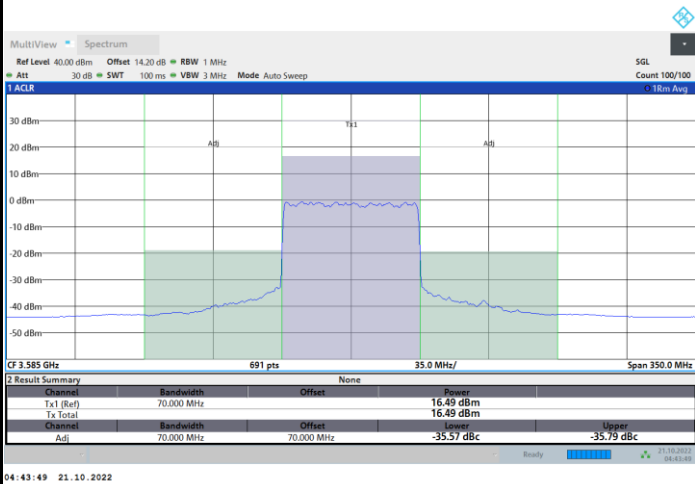

FR1 N77 / 70MHz / CP OFDM / 16QAM

Lowest Channel

1RB0

1RBmax

Full RB