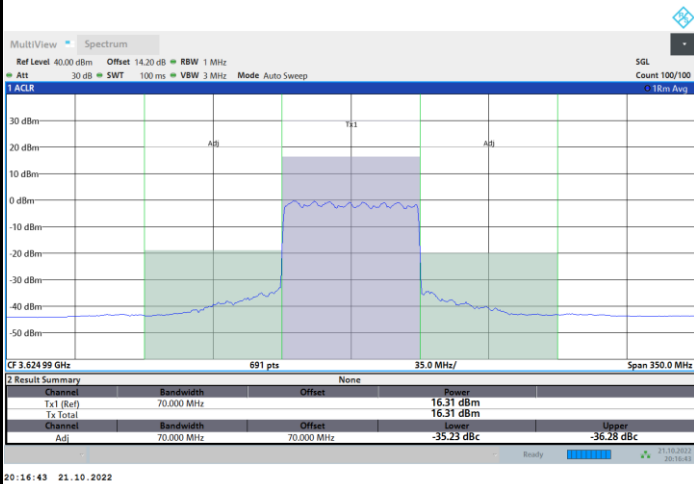

FR1 N77 / 70MHz / CP OFDM / 64QAM

Middle Channel

1RB0

1RBmax

Full RB