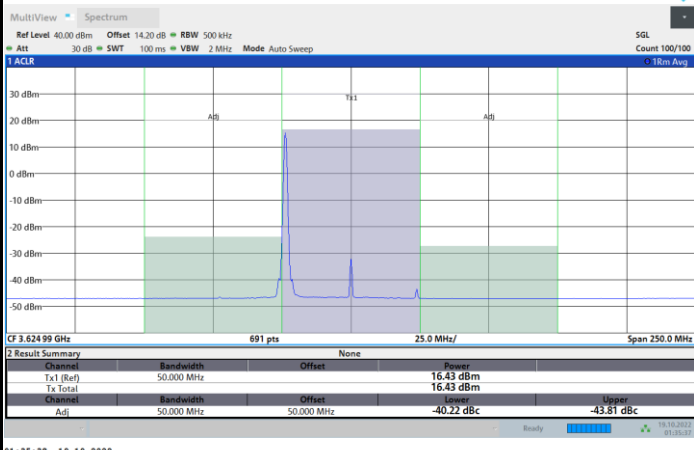

FR1 N77 / 50MHz / CP OFDM / 16QAM

Middle Channel

1RB0

1RBmax