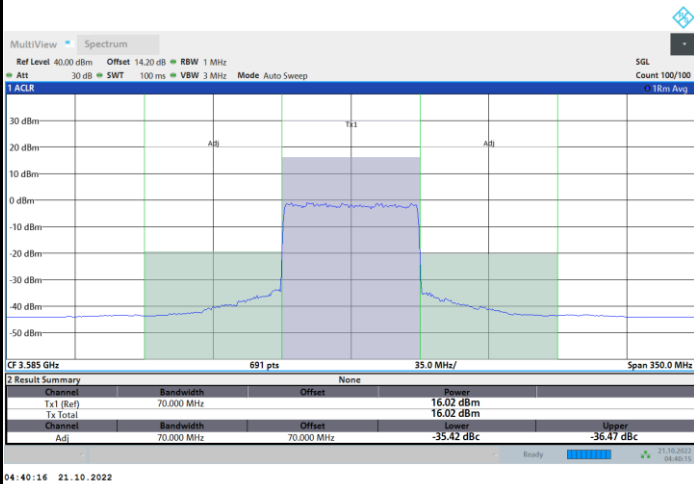

FR1 N77 / 70MHz / CP OFDM / 64QAM

Lowest Channel

1RB0

1RBmax

Full RB