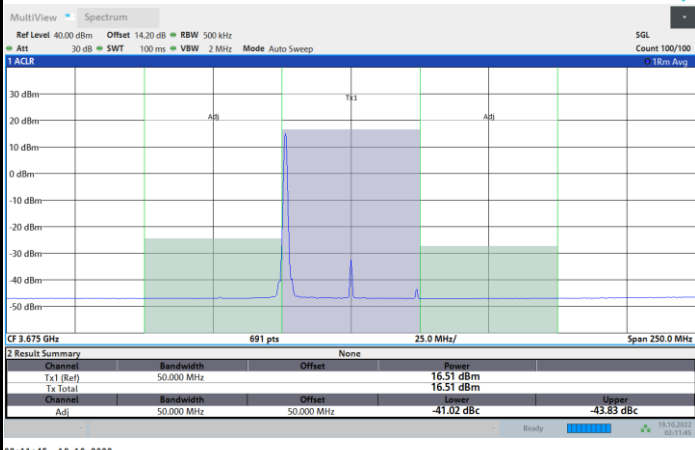

Full RB

FR1 N77 / 50MHz / CP OFDM / 64QAM

Highest Channel

1RB0

1RBmax

Full RB

FR1 N77 / 50MHz / CP OFDM / 256QAM

Lowest Channel