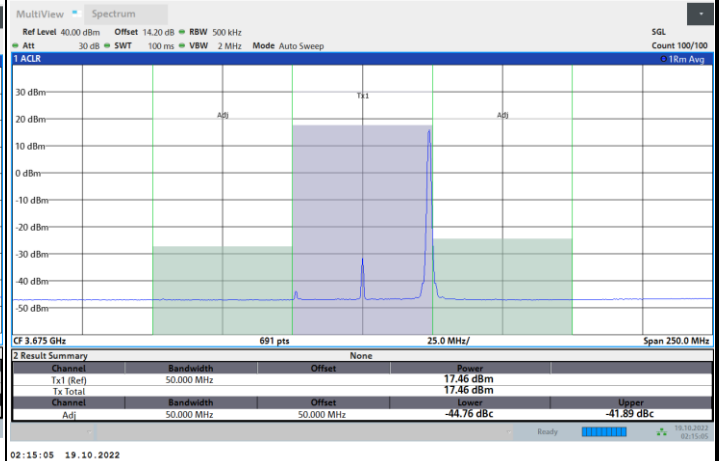

1RBmax

Full RB

FR1 N77 / 50MHz / CP OFDM / 16QAM

Highest Channel

1RB0

1RBmax

Full RB

FR1 N77 / 50MHz / CP OFDM / 64QAM