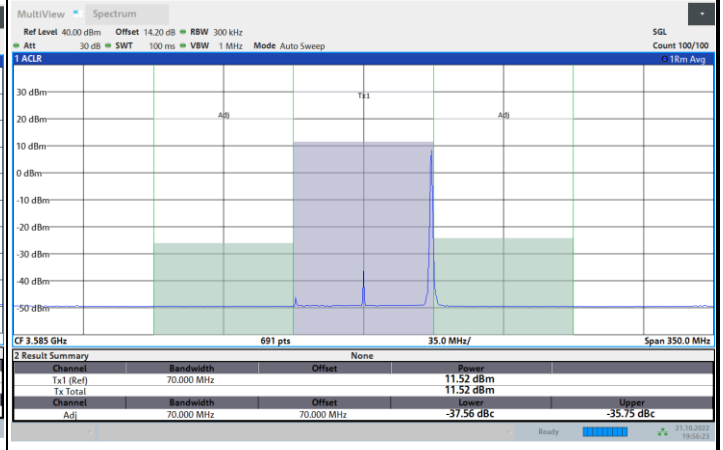

Highest Channel

1RB0

1RBmax

Full RB

FR1 N77 / 70MHz / CP OFDM / 256QAM

Lowest Channel

1RB0

1RBmax