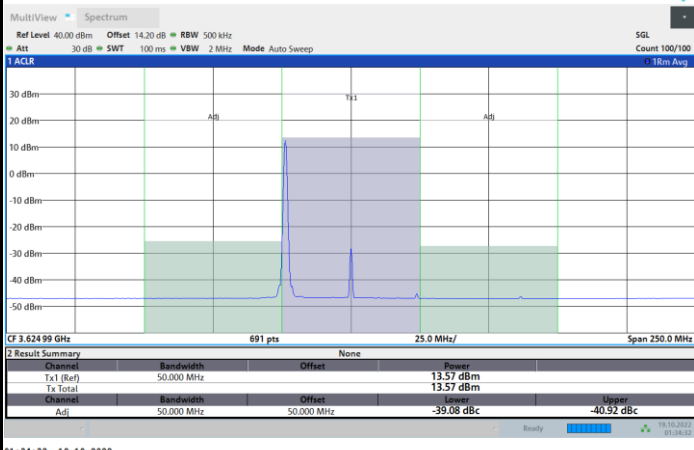

1RB0

1RBmax

Full RB

FR1 N77 / 50MHz / CP OFDM / 256QAM

Middle Channel

1RB0

1RBmax

Full RB