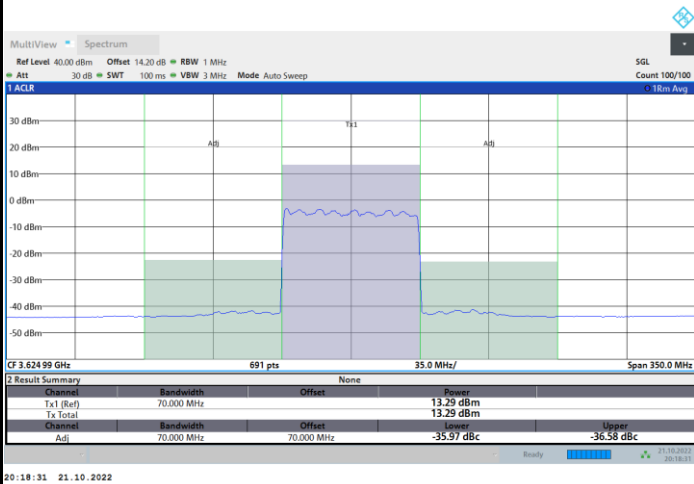

Full RB

FR1 N77 / 70MHz / CP OFDM / 256QAM

Middle Channel

1RB0

1RBmax

Full RB

FR1 N77 / 70MHz / CP OFDM / 256QAM

Highest Channel