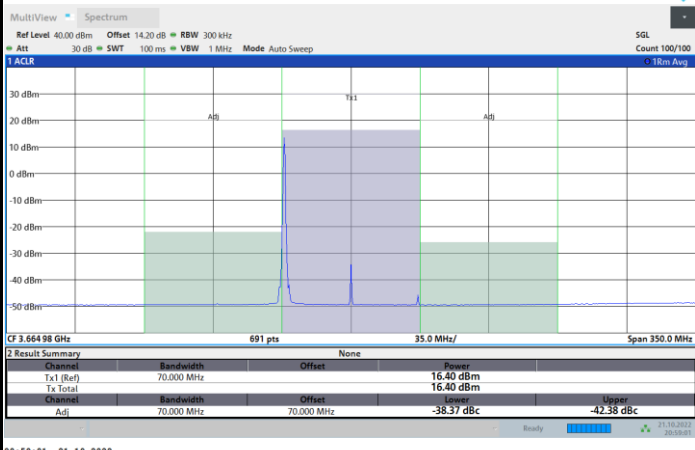

FR1 N77 / 70MHz / CP OFDM / 16QAM

Highest Channel

1RB0

1RBmax

Full RB

FR1 N77 / 70MHz / CP OFDM / 64QAM

Lowest Channel

1RB0