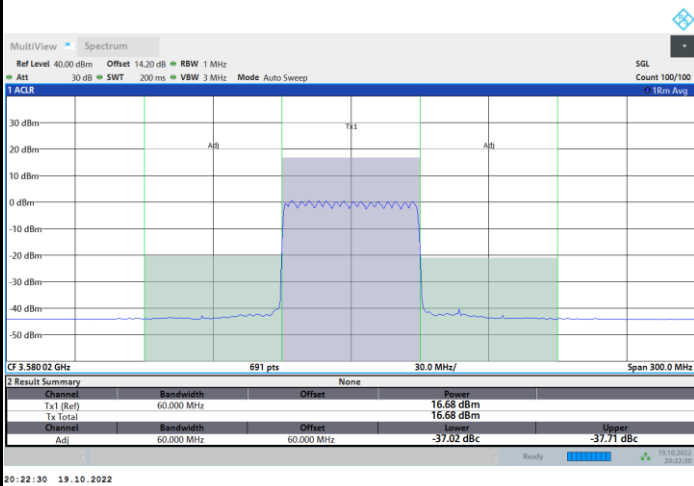

FR1 N77 / 60MHz / CP OFDM / 16QAM

Lowest Channel

1RB0

1RBmax

Full RB