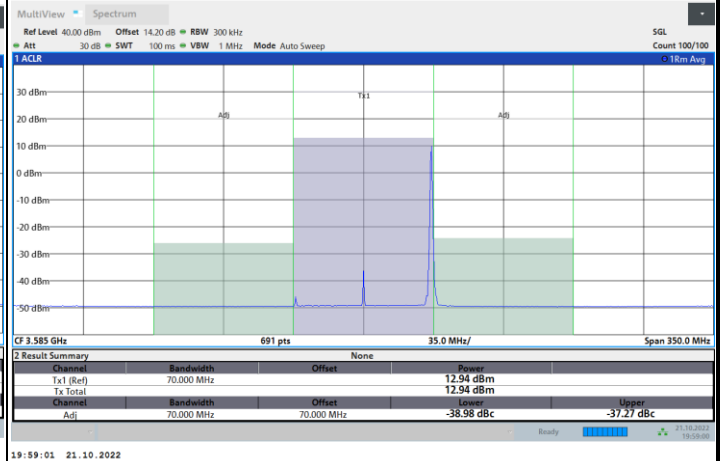

FR1 N77 / 70MHz / CP OFDM / 64QAM

Lowest Channel

1RB0

1RBmax