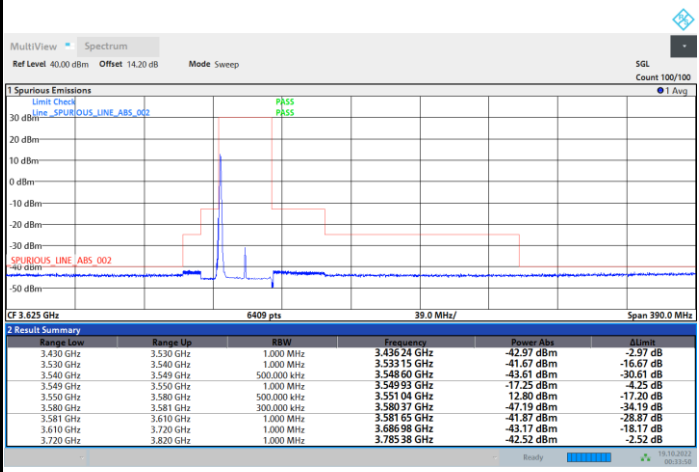

FR1 N77 / 30MHz / CP OFDM / 64QAM

Highest Channel

1RB0

1RBmax

Full RB

FR1 N77 / 30MHz / CP OFDM / 256QAM

Lowest Channel

1RB0

1RBmax

Full RB

FR1 N77 / 30MHz / CP OFDM / 256QAM

Middle Channel

1RB0

1RBmax

Full RB

FR1 N77 / 30MHz / CP OFDM / 256QAM