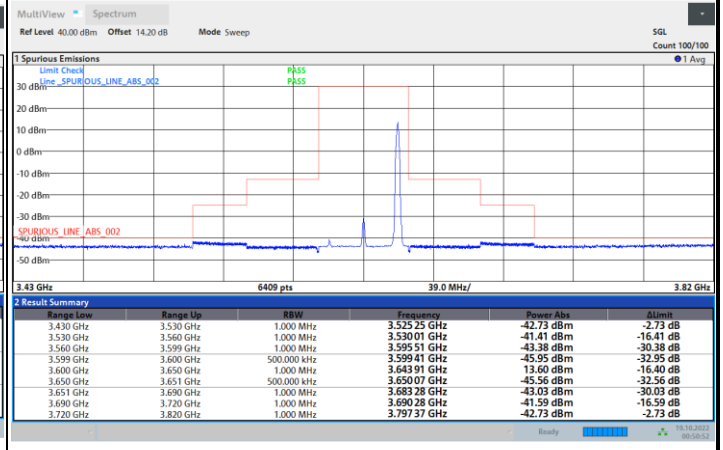

Full RB

FR1 N77 / 40MHz / CP OFDM / 256QAM

Middle Channel

1RB0

1RBmax

Full RB

FR1 N77 / 40MHz / CP OFDM / 256QAM

Highest Channel