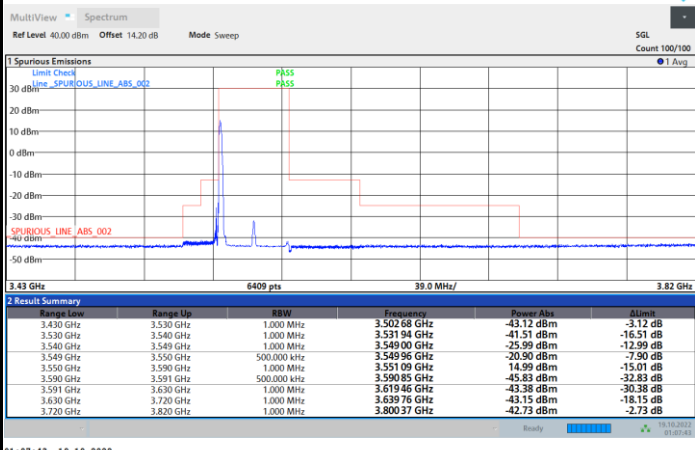

Highest Channel

1RB0

1RBmax

Full RB

FR1 N77 / 40MHz / CP OFDM / QPSK

Lowest Channel

1RB0

1RBmax