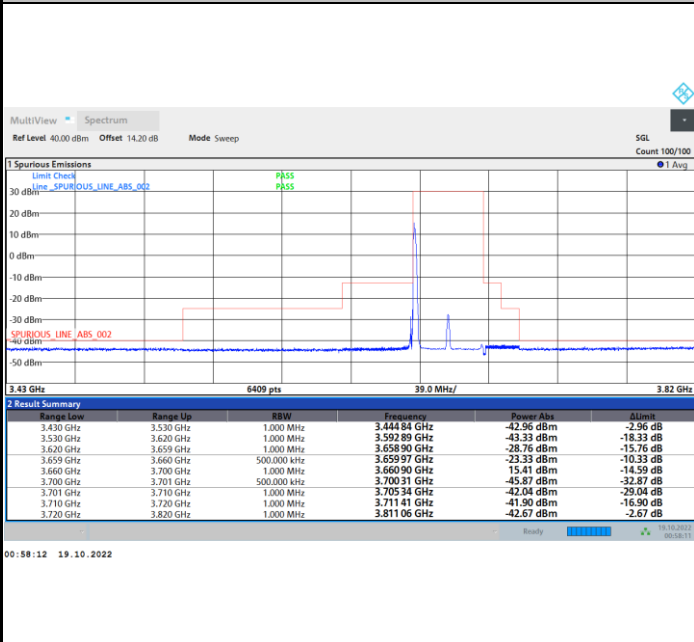

FR1 N77 / 40MHz / CP OFDM / 256QAM

Highest Channel

1RB0

1RBmax