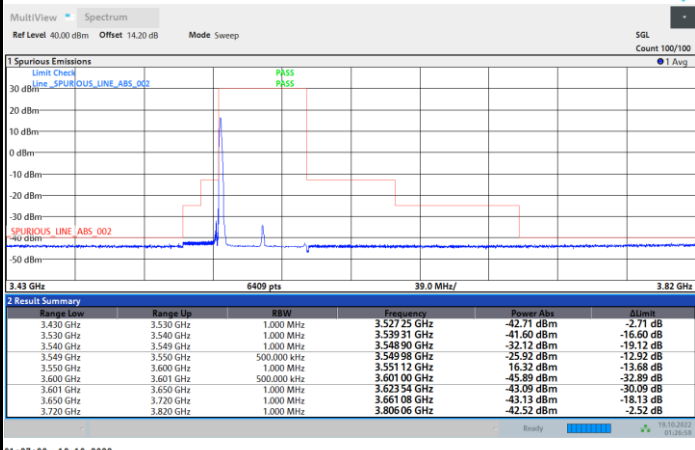

1RB0

1RBmax

Full RB

FR1 N77 / 50MHz / CP OFDM / QPSK

Lowest Channel

1RB0

1RBmax

Full RB