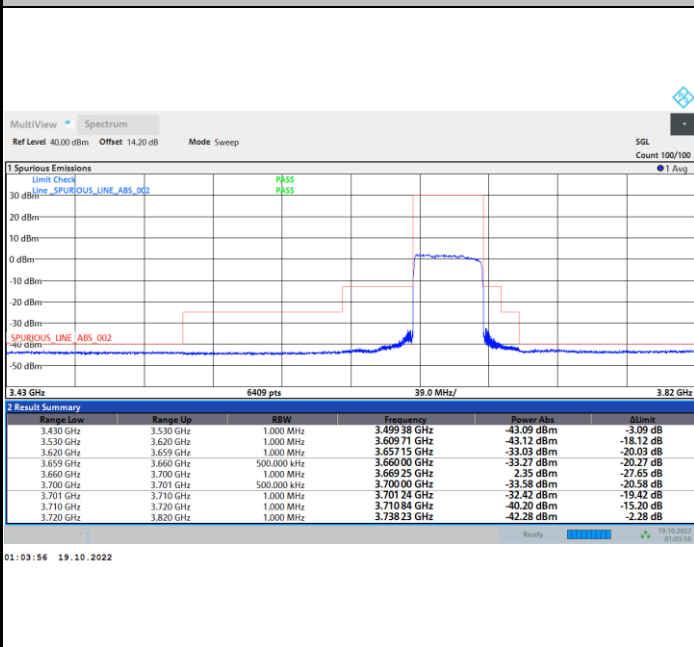

Full RB

01:05:54 19.10.2022

FR1 N77 / 40MHz / CP OFDM / 64QAM

Middle Channel

1RB0

1RBmax

Full RB

FR1 N77 / 40MHz / CP OFDM / 64QAM

Highest Channel

1RB0

1RBmax

Full RB

FR1 N77 / 40MHz / CP OFDM / 256QAM

Lowest Channel

1RB0

1RBmax