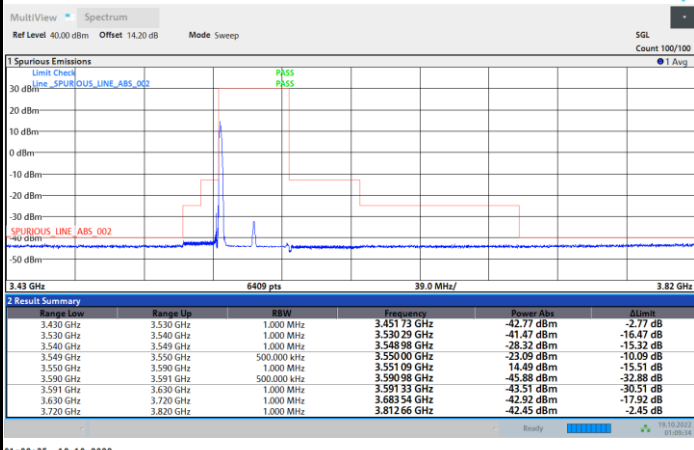

Highest Channel

1RB0

1RBmax

Full RB

FR1 N77 / 40MHz / CP OFDM / 256QAM

Lowest Channel

1RB0

1RBmax