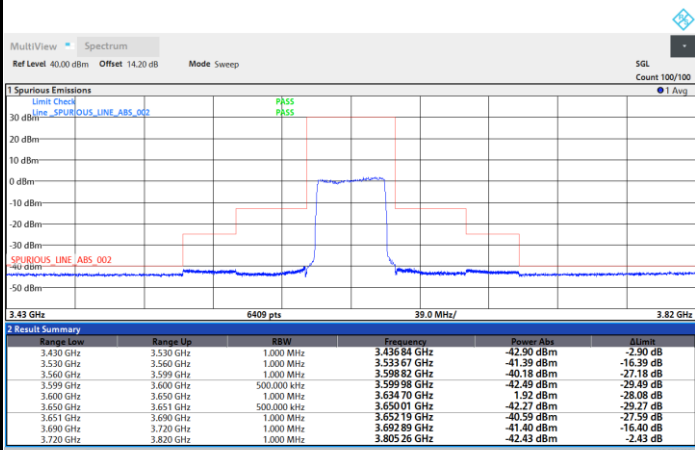

FR1 N77 / 40MHz / CP OFDM / 16QAM

Middle Channel

1RB0

1RBmax

Full RB

FR1 N77 / 40MHz / CP OFDM / 16QAM

Highest Channel

1RB0