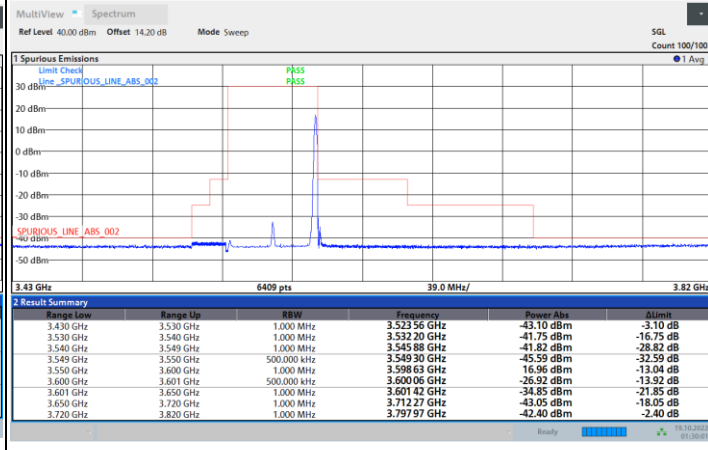

1RB0

1RBmax

Full RB

FR1 N77 / 50MHz / CP OFDM / QPSK

Lowest Channel

1RB0

1RBmax

Full RB