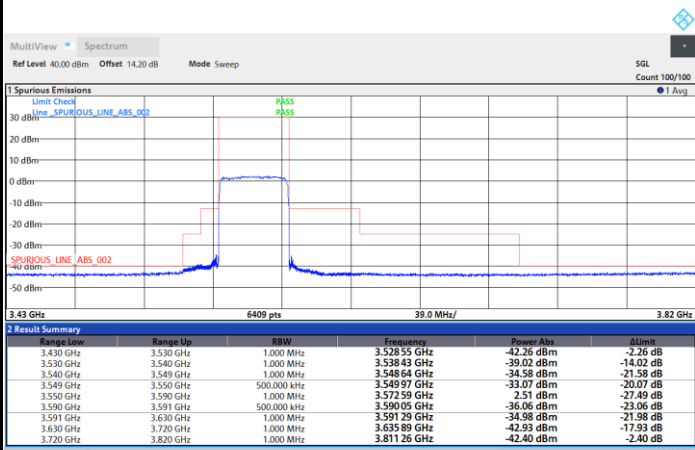

FR1 N77 / 40MHz / CP OFDM / QPSK

Lowest Channel

1RB0

1RBmax

Full RB