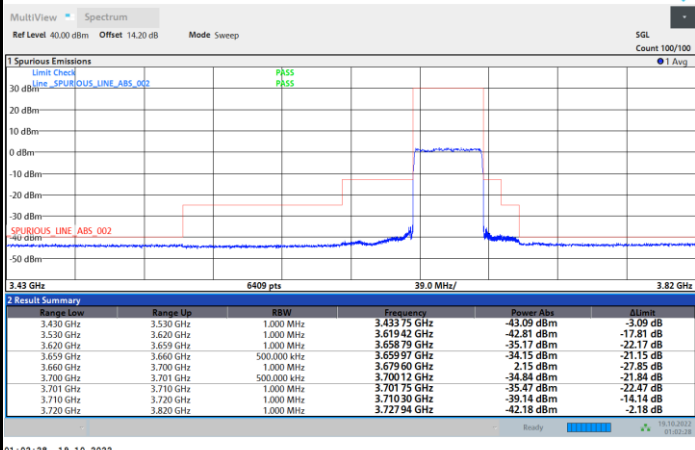

Full RB

FR1 N77 / 40MHz / CP OFDM / QPSK

Middle Channel

1RB0

1RBmax

Full RB

FR1 N77 / 40MHz / CP OFDM / QPSK

Highest Channel

1RB0

1RBmax

Full RB

FR1 N77 / 40MHz / CP OFDM / 16QAM

Lowest Channel

1RB0

1RBmax

Full RB