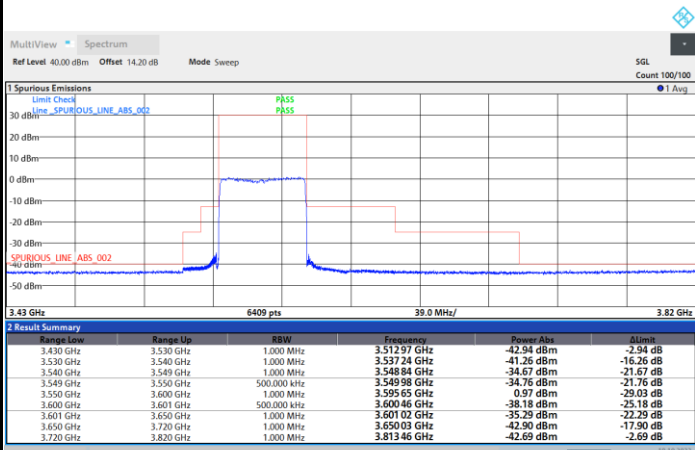

1RB0

1RBmax

Full RB

FR1 N77 / 50MHz / CP OFDM / QPSK

Lowest Channel

1RB0

1RBmax

Full RB