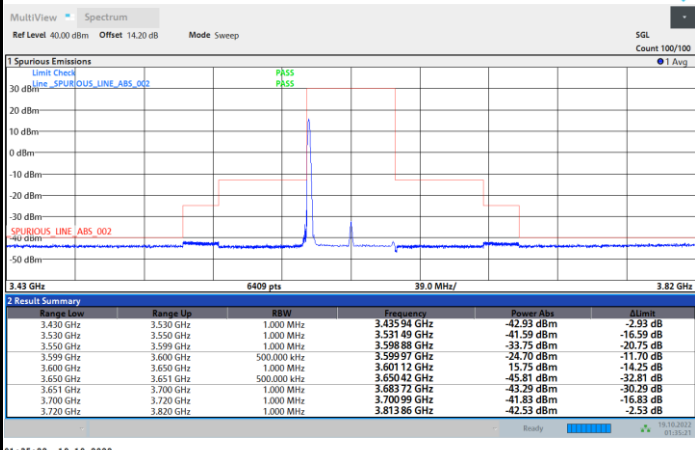

1RBmax

Full RB

FR1 N77 / 50MHz / CP OFDM / 16QAM

Lowest Channel

1RB0

1RBmax

Full RB

FR1 N77 / 50MHz / CP OFDM / 16QAM

Middle Channel

1RB0

1RBmax

Full RB