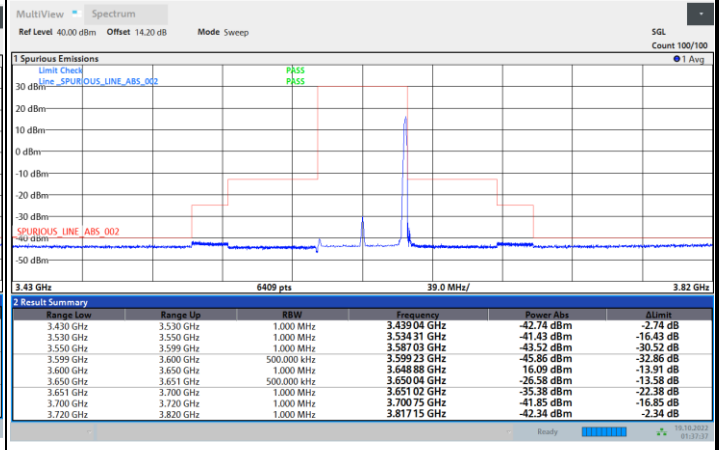

1RBmax

Full RB

FR1 N77 / 50MHz / CP OFDM / 16QAM

Lowest Channel

1RB0

1RBmax

Full RB

FR1 N77 / 50MHz / CP OFDM / 16QAM

Middle Channel

1RB0

1RBmax

Full RB