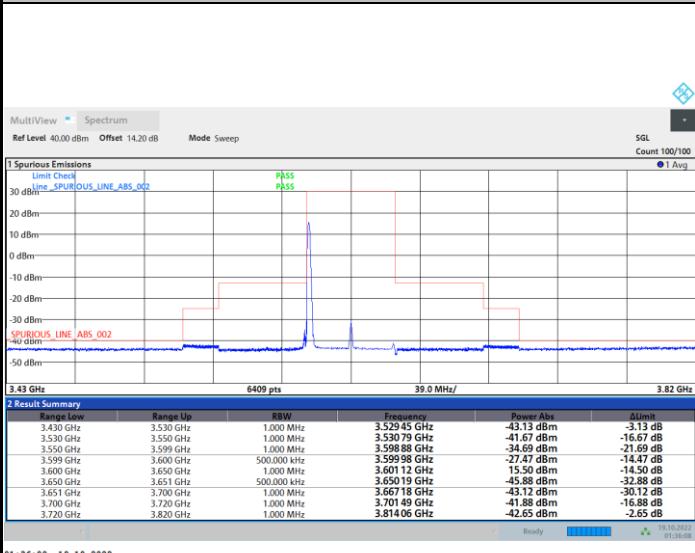

FR1 N77 / 50MHz / CP OFDM / QPSK

Middle Channel

1RB0

1RBmax