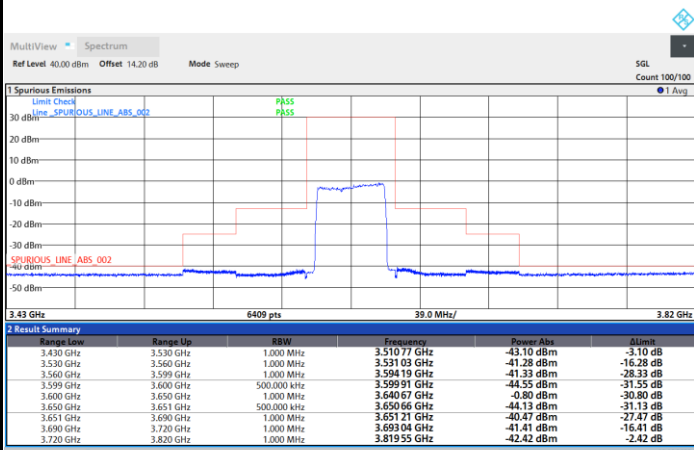

Full RB

FR1 N77 / 40MHz / CP OFDM / 256QAM

Middle Channel

1RB0

1RBmax

Full RB

FR1 N77 / 40MHz / CP OFDM / 256QAM

Highest Channel