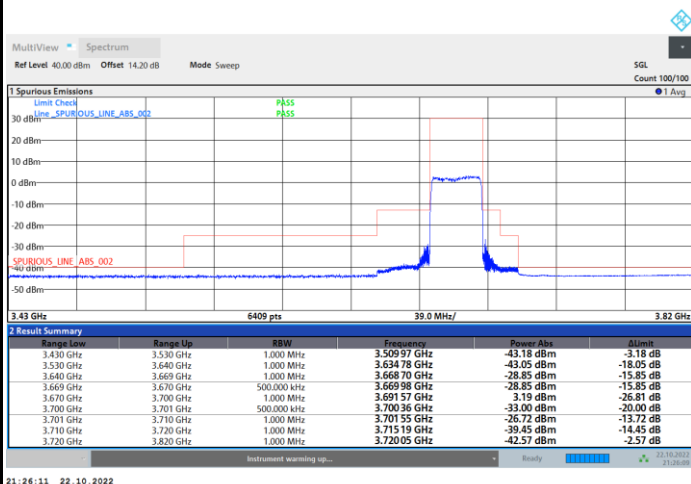

FR1 N77 / 30MHz / CP OFDM / 64QAM

Highest Channel

1RB0

1RBmax

Full RB

FR1 N77 / 30MHz / CP OFDM / 256QAM

Lowest Channel

1RB0

1RBmax

Full RB

FR1 N77 / 30MHz / CP OFDM / 256QAM

Middle Channel

1RB0

1RBmax

Full RB

FR1 N77 / 30MHz / CP OFDM / 256QAM