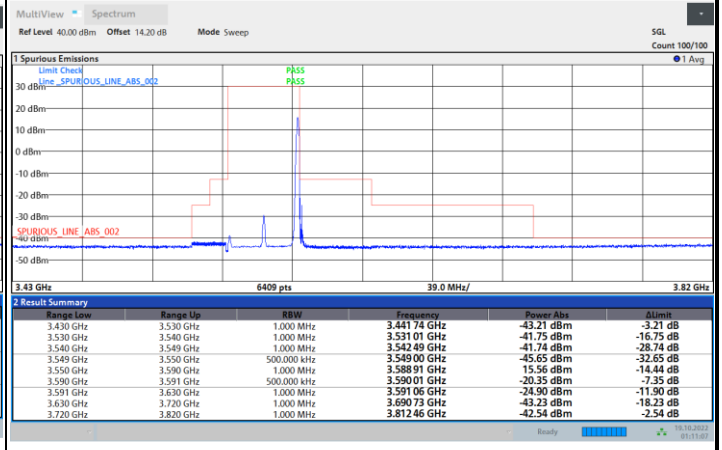

1RB0

1RBmax

Full RB

FR1 N77 / 40MHz / CP OFDM / 16QAM

Lowest Channel

1RB0

1RBmax

Full RB