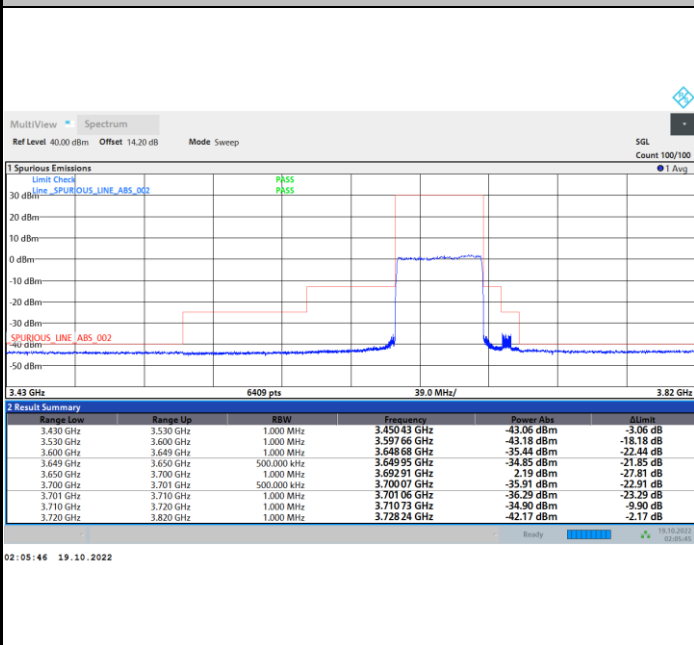

FR1 N77 / 50MHz / CP OFDM / QPSK

Highest Channel

1RB0

1RBmax

Full RB