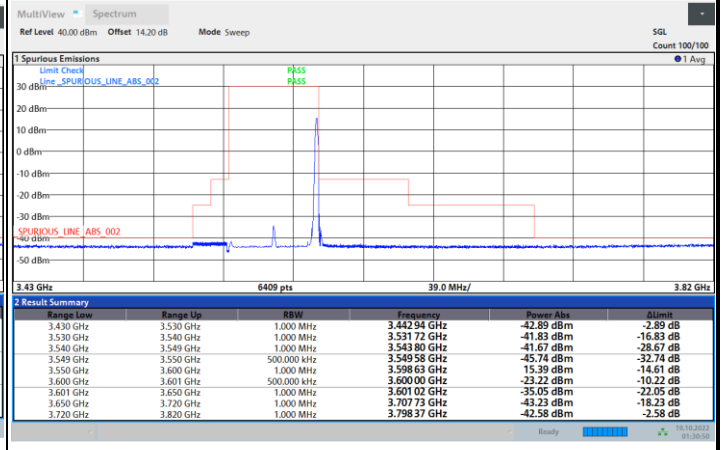

1RBmax

Full RB

FR1 N77 / 50MHz / CP OFDM / 16QAM

Lowest Channel

1RB0

1RBmax

Full RB

FR1 N77 / 50MHz / CP OFDM / 16QAM

Middle Channel

1RB0

1RBmax

Full RB