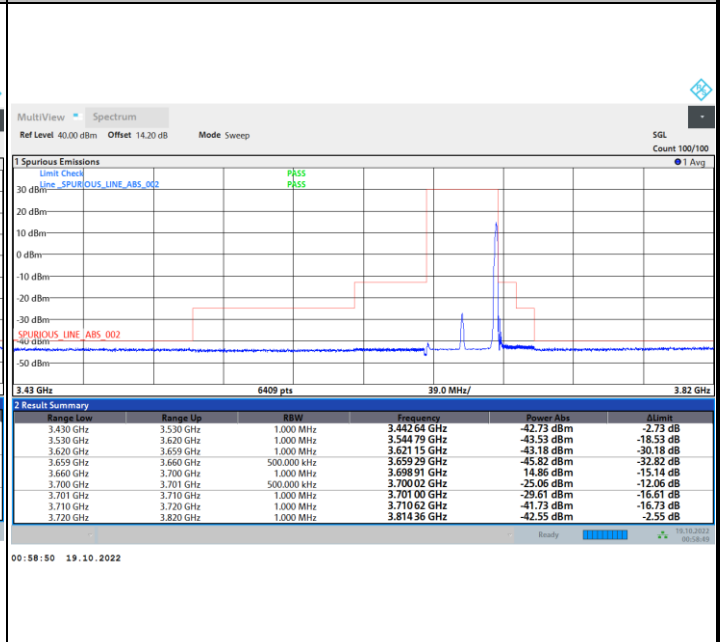

FR1 N77 / 40MHz / CP OFDM / 256QAM

Highest Channel

1RB0

1RBmax