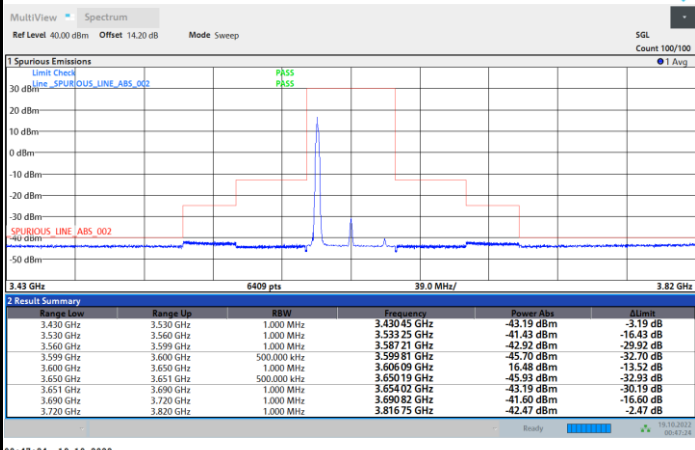

Full RB

FR1 N77 / 40MHz / CP OFDM / QPSK

Middle Channel

1RB0

1RBmax

Full RB

FR1 N77 / 40MHz / CP OFDM / QPSK

Highest Channel