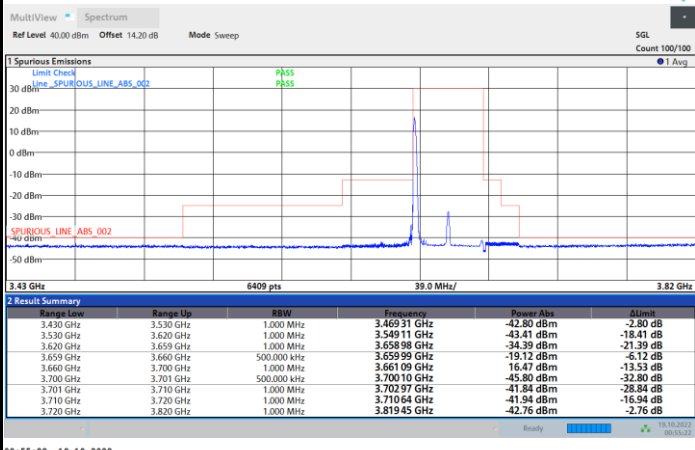

FR1 N77 / 40MHz / CP OFDM / QPSK

Highest Channel

1RB0

1RBmax