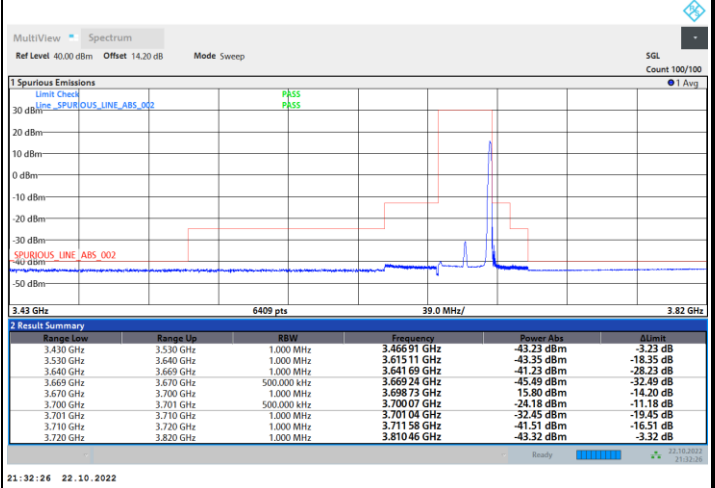

FR1 N77 / 30MHz / CP OFDM / 64QAM

Highest Channel

1RB0

1RBmax

Full RB

FR1 N77 / 30MHz / CP OFDM / 256QAM

Lowest Channel

1RB0

1RBmax

Full RB

FR1 N77 / 30MHz / CP OFDM / 256QAM

Middle Channel

1RB0

1RBmax

Full RB

FR1 N77 / 30MHz / CP OFDM / 256QAM