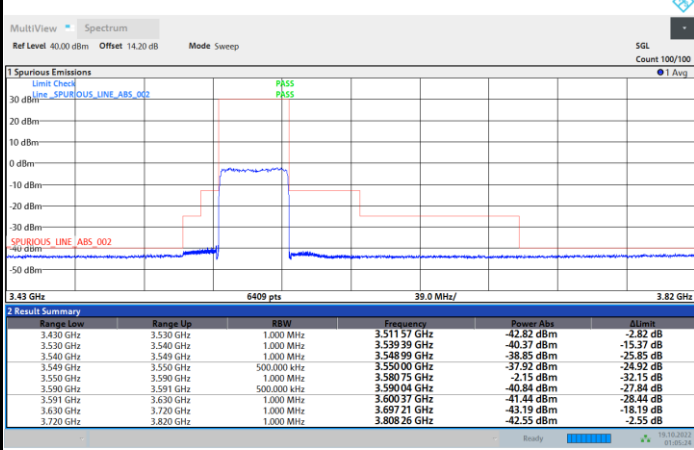

FR1 N77 / 40MHz / CP OFDM / 256QAM

Lowest Channel

1RB0

1RBmax

Full RB