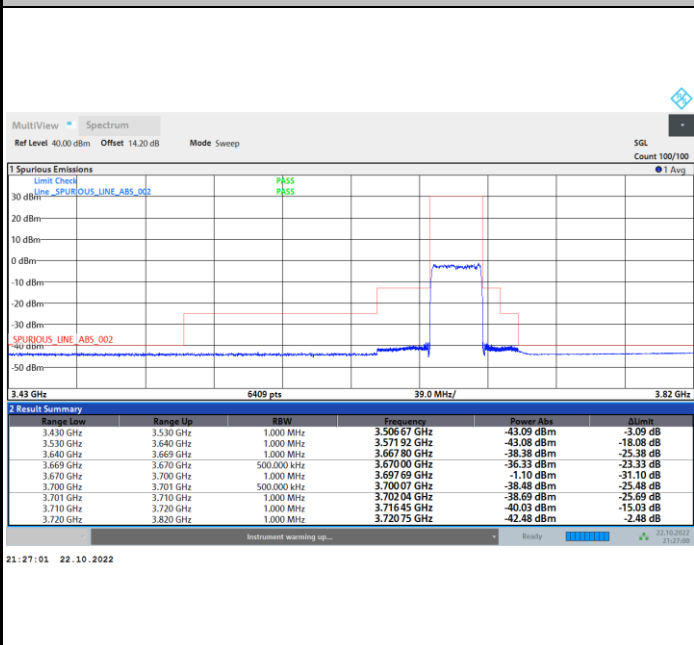

FR1 N77 / 30MHz / CP OFDM / 256QAM

Highest Channel

1RB0

1RBmax

Full RB