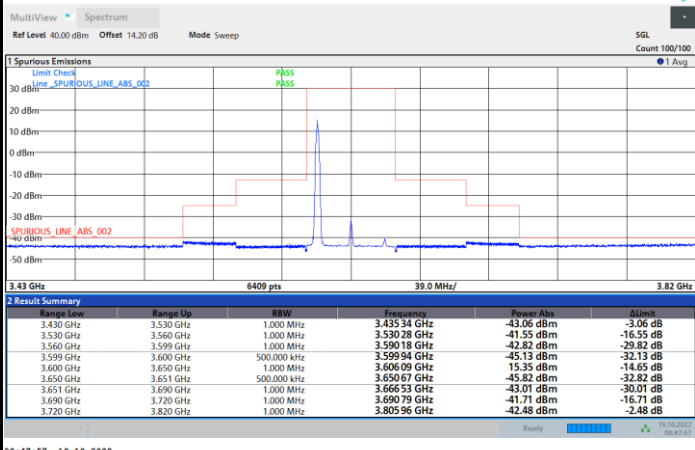

FR1 N77 / 40MHz / CP OFDM / 16QAM

Middle Channel

1RB0

1RBmax