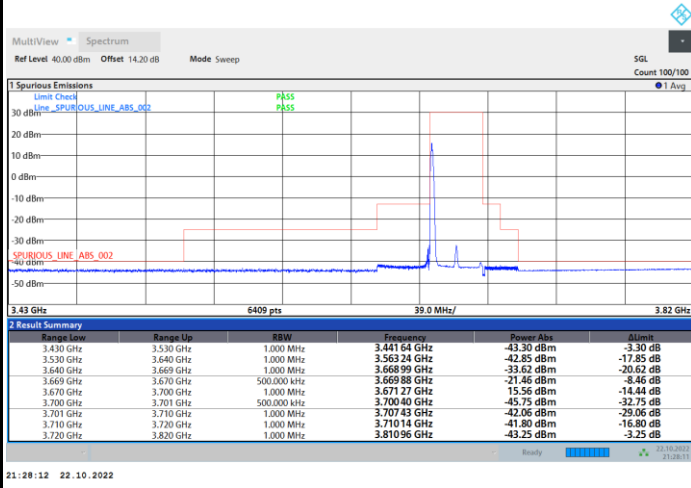

FR1 N77 / 30MHz / CP OFDM / 64QAM

Highest Channel

1RB0

1RBmax

Full RB

FR1 N77 / 30MHz / CP OFDM / 256QAM

Lowest Channel

1RB0