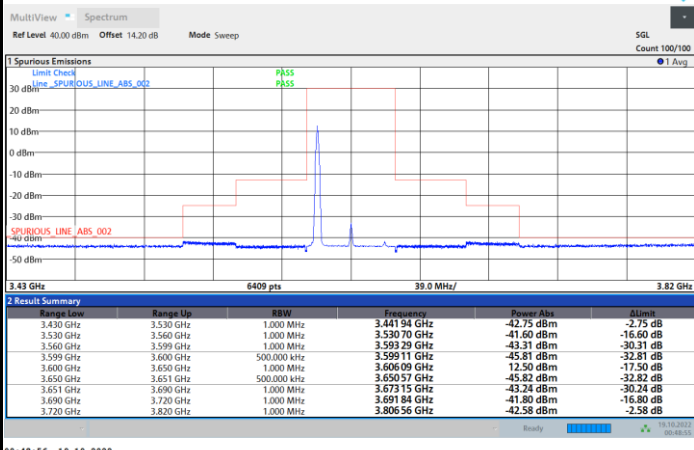

Full RB

FR1 N77 / 40MHz / CP OFDM / 256QAM

Middle Channel

1RB0

1RBmax

Full RB

FR1 N77 / 40MHz / CP OFDM / 256QAM

Highest Channel