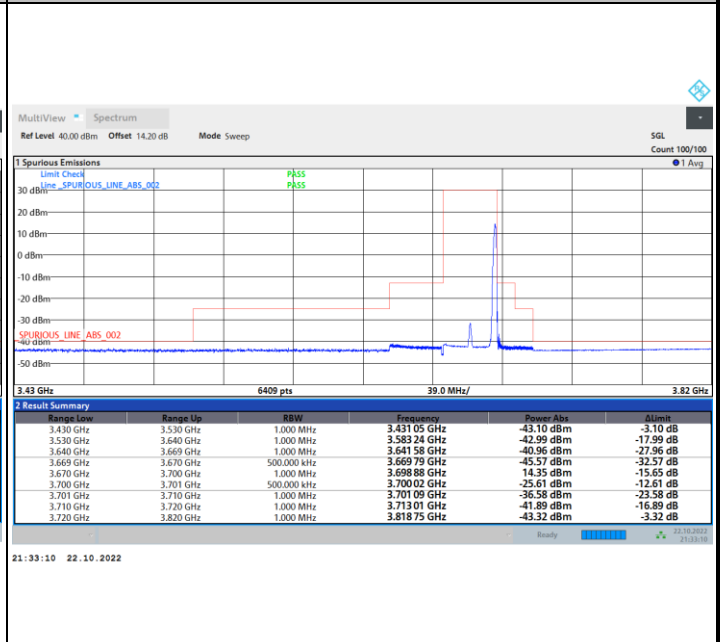

FR1 N77 / 30MHz / CP OFDM / 256QAM

Highest Channel

1RB0

1RBmax