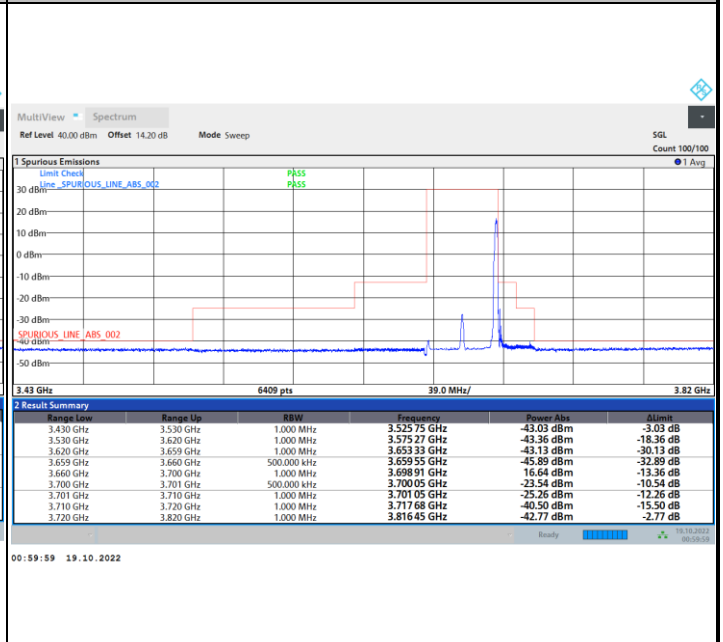

FR1 N77 / 40MHz / CP OFDM / 16QAM

Highest Channel

1RB0

1RBmax