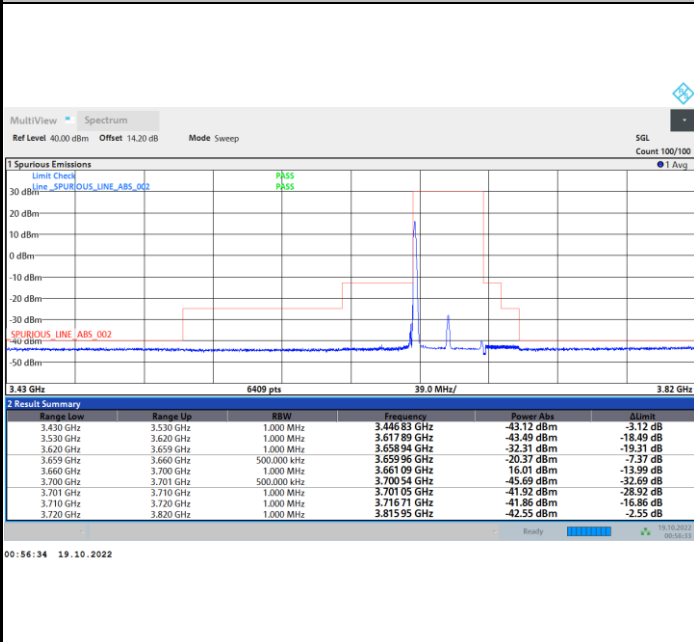

FR1 N77 / 40MHz / CP OFDM / 16QAM

Middle Channel

1RB0

1RBmax

Full RB

FR1 N77 / 40MHz / CP OFDM / 16QAM

Highest Channel

1RB0

1RBmax

Full RB

FR1 N77 / 40MHz / CP OFDM / 64QAM

Lowest Channel

1RB0

1RBmax

01:08:45 19.10.2022

01:10:37 19.10.2022