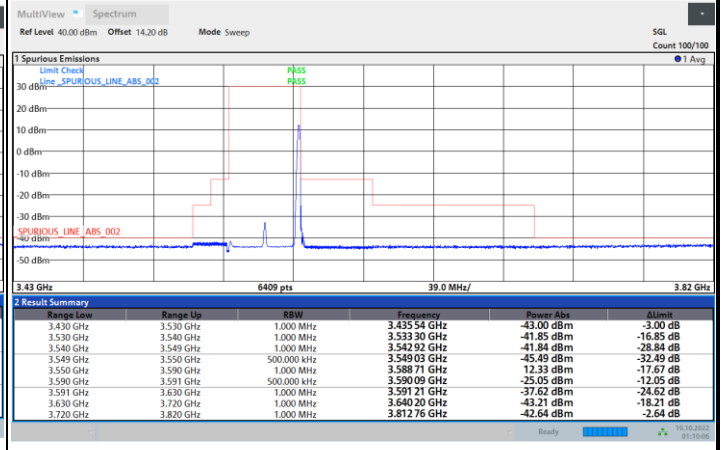

Highest Channel

1RB0

1RBmax

Full RB

FR1 N77 / 40MHz / CP OFDM / 256QAM

Lowest Channel

1RB0

1RBmax