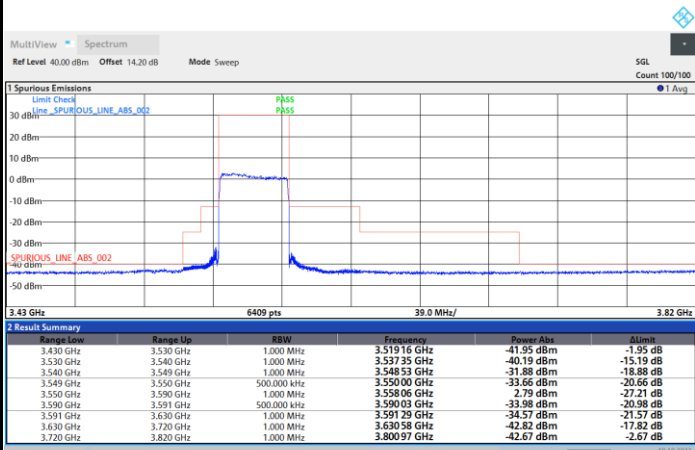

1RB0

1RBmax

Full RB

FR1 N77 / 40MHz / CP OFDM / 16QAM

Lowest Channel

1RB0

1RBmax

Full RB