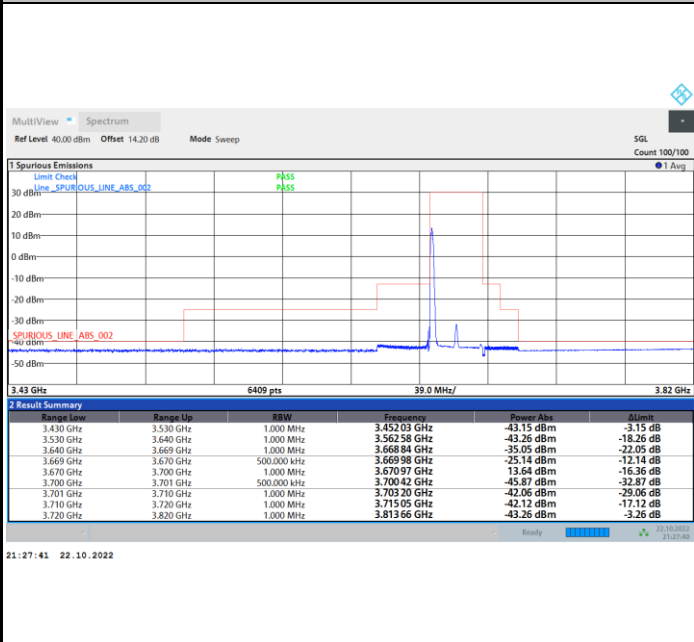

FR1 N77 / 30MHz / CP OFDM / 256QAM

Highest Channel

1RB0

1RBmax