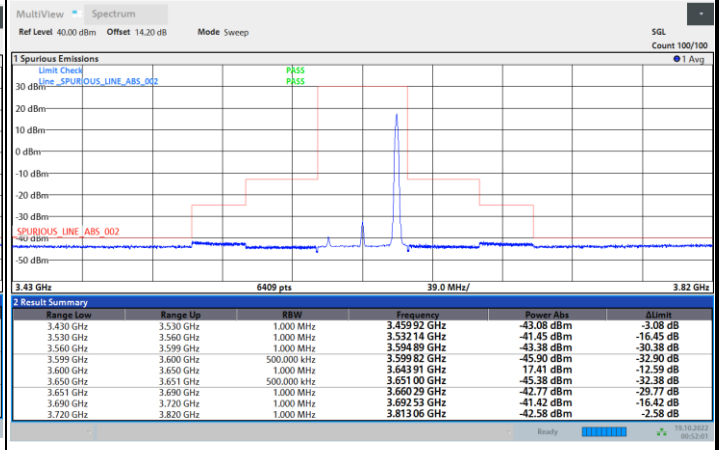

FR1 N77 / 40MHz / CP OFDM / 16QAM

Middle Channel

1RB0

1RBmax