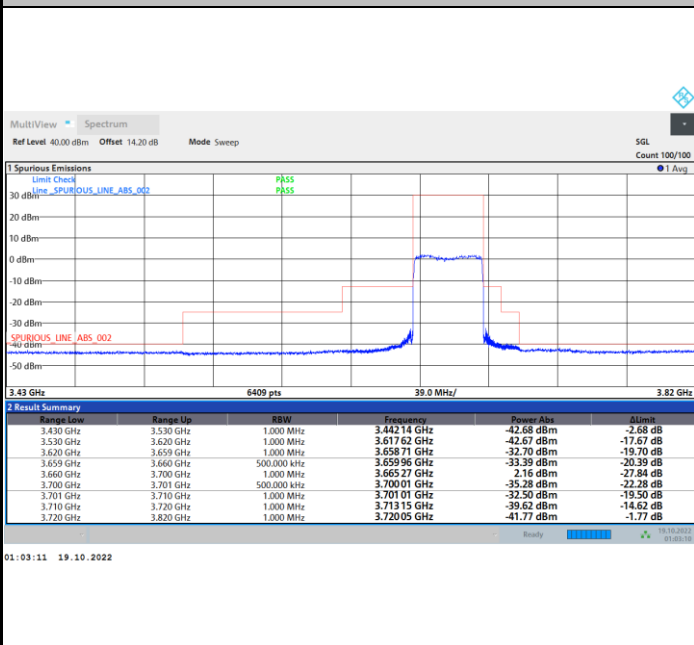

FR1 N77 / 40MHz / CP OFDM / 16QAM

Middle Channel

1RB0

1RBmax

Full RB

FR1 N77 / 40MHz / CP OFDM / 16QAM

Highest Channel

1RB0

1RBmax

Full RB

FR1 N77 / 40MHz / CP OFDM / 64QAM

Lowest Channel

1RB0

1RBmax

01:08:45 19.10.2022

01:10:37 19.10.2022