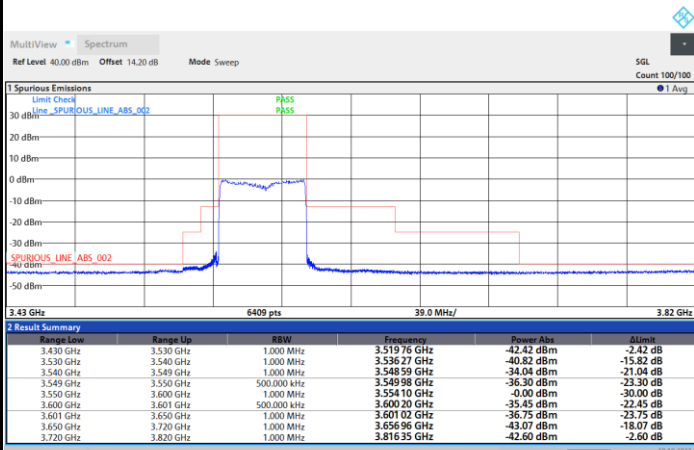

1RBmax

Full RB

FR1 N77 / 50MHz / CP OFDM / 16QAM

Lowest Channel

1RB0

1RBmax

Full RB

FR1 N77 / 50MHz / CP OFDM / 16QAM

Middle Channel

1RB0

1RBmax

Full RB