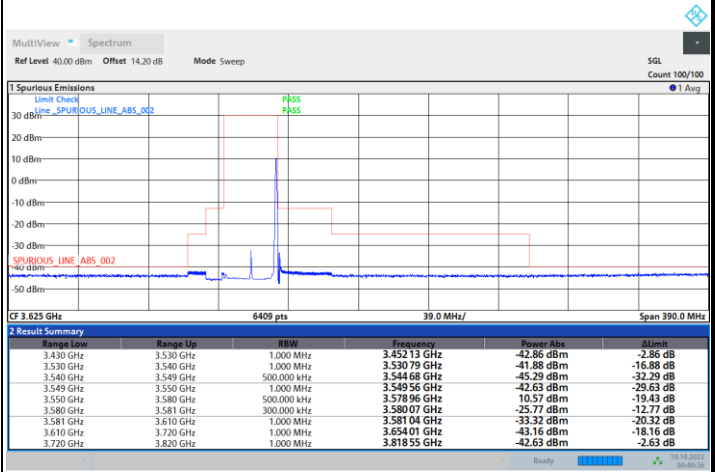

FR1 N77 / 30MHz / CP OFDM / 64QAM

Highest Channel

1RB0

1RBmax

Full RB

FR1 N77 / 30MHz / CP OFDM / 256QAM

Lowest Channel

1RB0

1RBmax

Full RB

FR1 N77 / 30MHz / CP OFDM / 256QAM

Middle Channel

1RB0

1RBmax

Full RB

FR1 N77 / 30MHz / CP OFDM / 256QAM