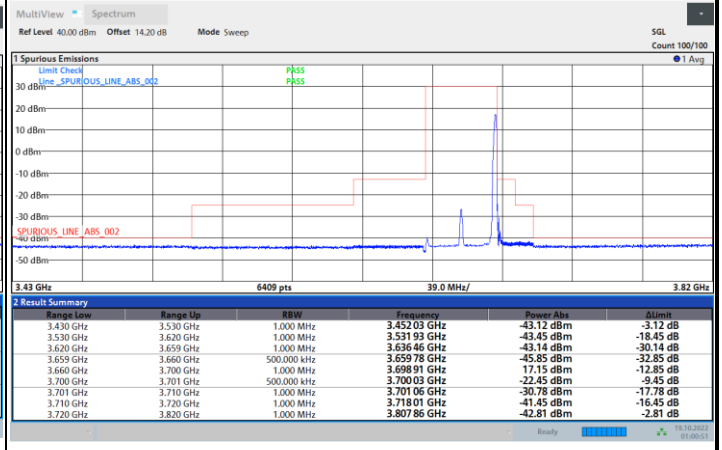

FR1 N77 / 40MHz / CP OFDM / QPSK

Highest Channel

1RB0

1RBmax