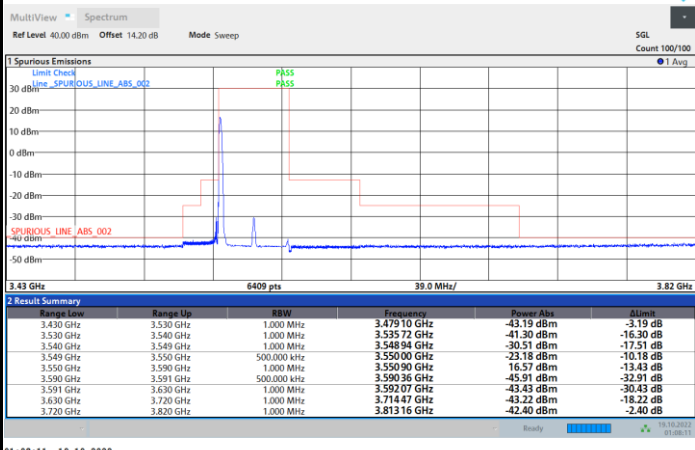

1RB0

1RBmax

Full RB

FR1 N77 / 40MHz / CP OFDM / 16QAM

Lowest Channel

1RB0

1RBmax

Full RB