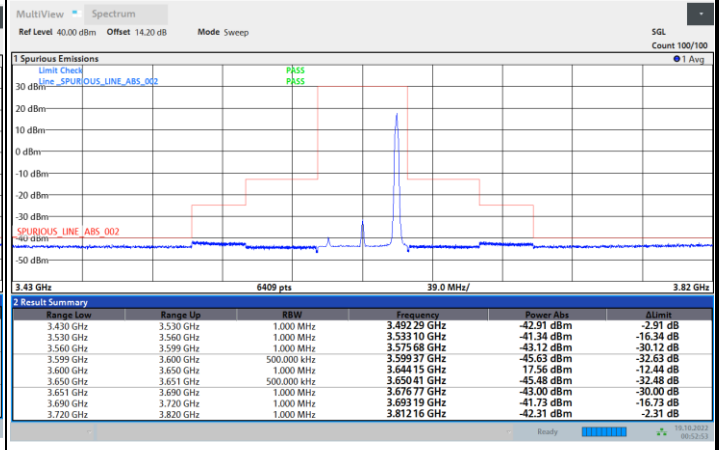

Full RB

FR1 N77 / 40MHz / CP OFDM / QPSK

Middle Channel

1RB0

1RBmax

Full RB

FR1 N77 / 40MHz / CP OFDM / QPSK

Highest Channel