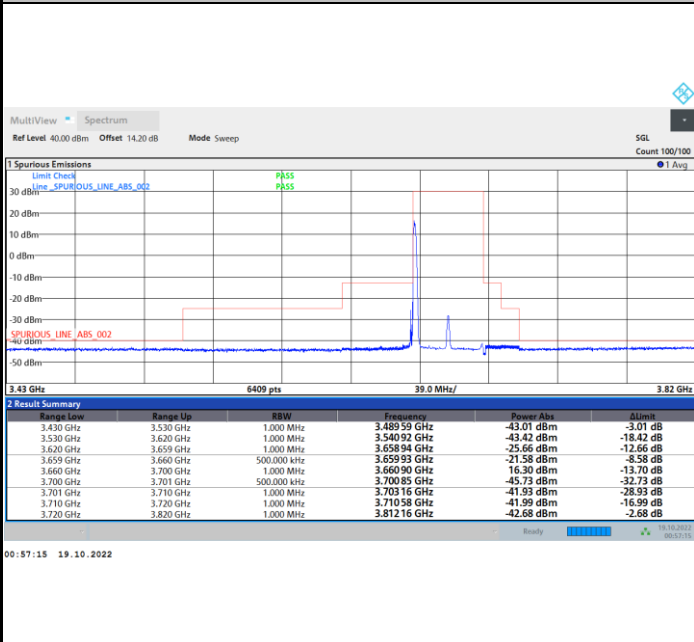

Full RB

01:05:54 19.10.2022

FR1 N77 / 40MHz / CP OFDM / 64QAM

Middle Channel

1RB0

1RBmax

Full RB

FR1 N77 / 40MHz / CP OFDM / 64QAM

Highest Channel

1RB0

1RBmax

Full RB

FR1 N77 / 40MHz / CP OFDM / 256QAM

Lowest Channel

1RB0

1RBmax