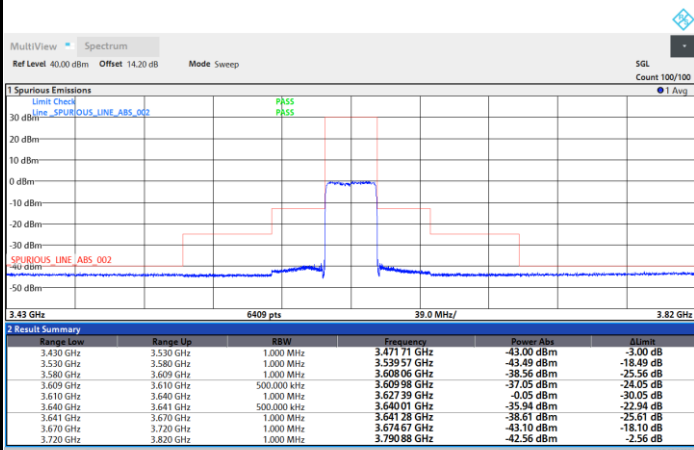

1RBmax

Full RB

FR1 N77 / 30MHz / CP OFDM / 256QAM

Middle Channel

1RB0

1RBmax

Full RB

FR1 N77 / 30MHz / CP OFDM / 256QAM

Highest Channel

1RB0

1RBmax

Full RB

FR1 N77 / 40MHz / CP OFDM / QPSK

Lowest Channel

1RB0

1RBmax