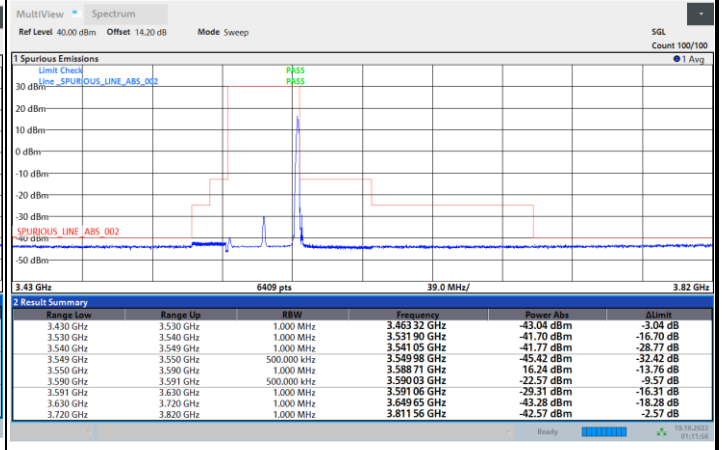

Highest Channel

1RB0

1RBmax

Full RB

FR1 N77 / 40MHz / CP OFDM / QPSK

Lowest Channel

1RB0

1RBmax