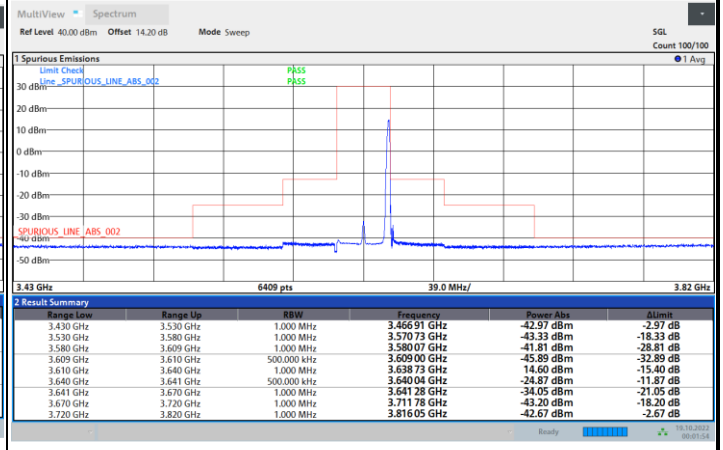

1RBmax

Full RB

FR1 N77 / 30MHz / CP OFDM / 256QAM

Middle Channel

1RB0

1RBmax

Full RB

FR1 N77 / 30MHz / CP OFDM / 256QAM

Highest Channel

1RB0

1RBmax

Full RB

FR1 N77 / 40MHz / CP OFDM / QPSK

Lowest Channel

1RB0

1RBmax