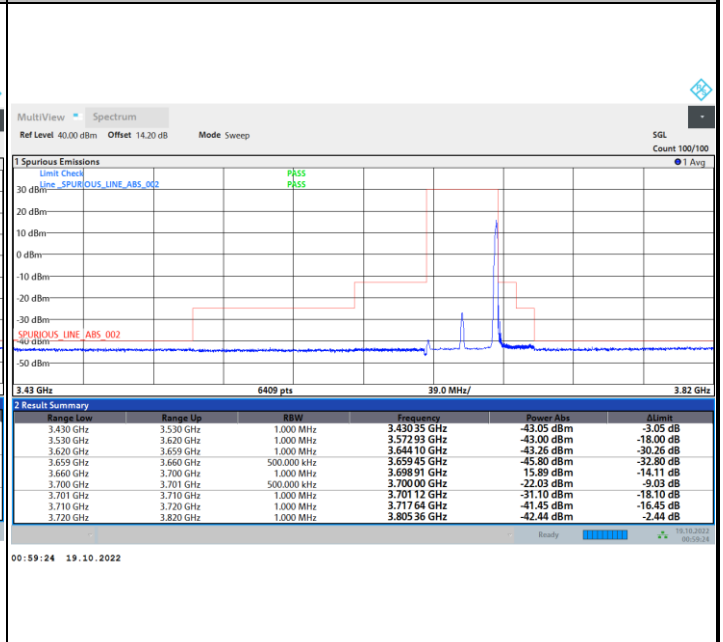

Full RB

01:05:54 19.10.2022

FR1 N77 / 40MHz / CP OFDM / 64QAM

Middle Channel

1RB0

1RBmax

Full RB

FR1 N77 / 40MHz / CP OFDM / 64QAM

Highest Channel

1RB0

1RBmax

Full RB

FR1 N77 / 40MHz / CP OFDM / 256QAM

Lowest Channel

1RB0

1RBmax