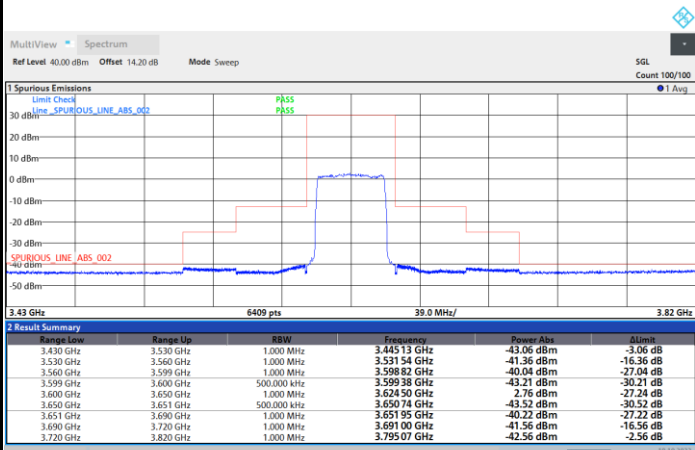

Full RB

FR1 N77 / 40MHz / CP OFDM / QPSK

Middle Channel

1RB0

1RBmax

Full RB

FR1 N77 / 40MHz / CP OFDM / QPSK

Highest Channel