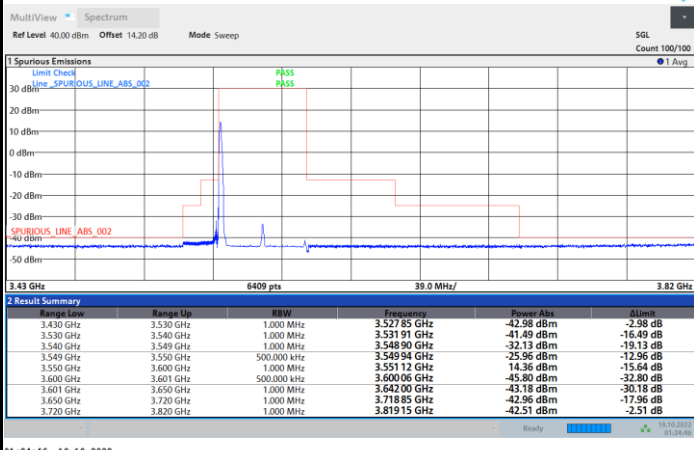

1RBmax

Full RB

FR1 N77 / 50MHz / CP OFDM / 16QAM

Lowest Channel

1RB0

1RBmax

Full RB

FR1 N77 / 50MHz / CP OFDM / 16QAM

Middle Channel

1RB0

1RBmax

Full RB