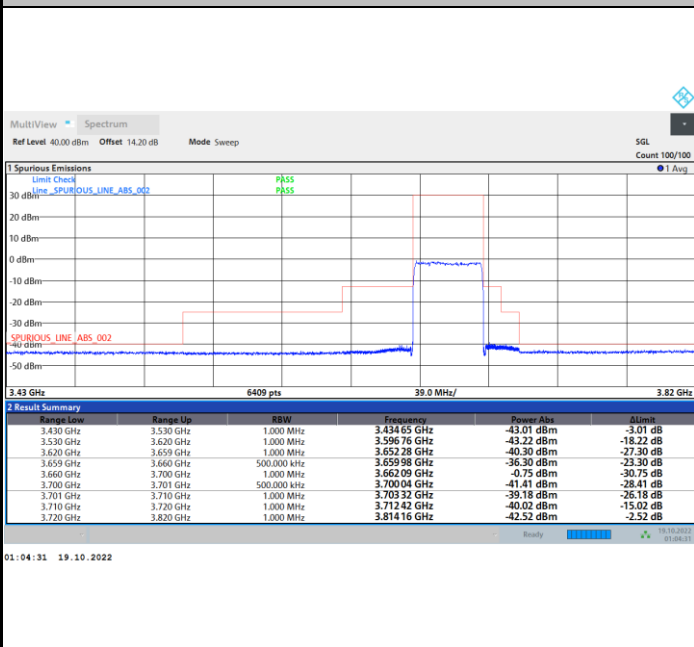

FR1 N77 / 40MHz / CP OFDM / 256QAM

Highest Channel

1RB0

1RBmax

Full RB