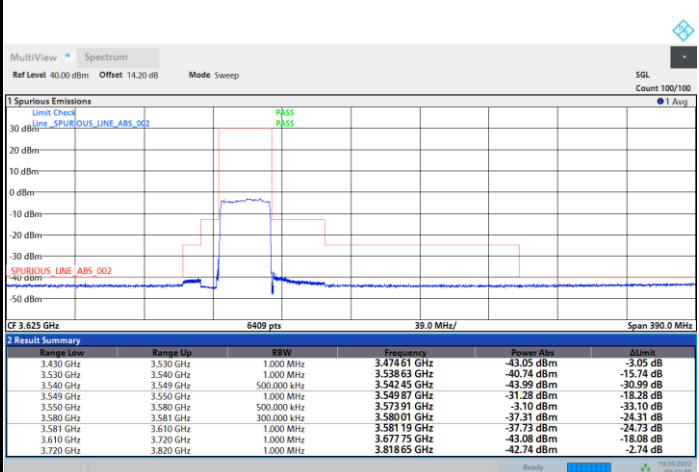

FR1 N77 / 30MHz / CP OFDM / 64QAM

Highest Channel

1RB0

1RBmax

Full RB

FR1 N77 / 30MHz / CP OFDM / 256QAM

Lowest Channel

1RB0

1RBmax

Full RB

FR1 N77 / 30MHz / CP OFDM / 256QAM

Middle Channel

1RB0

1RBmax

Full RB

FR1 N77 / 30MHz / CP OFDM / 256QAM