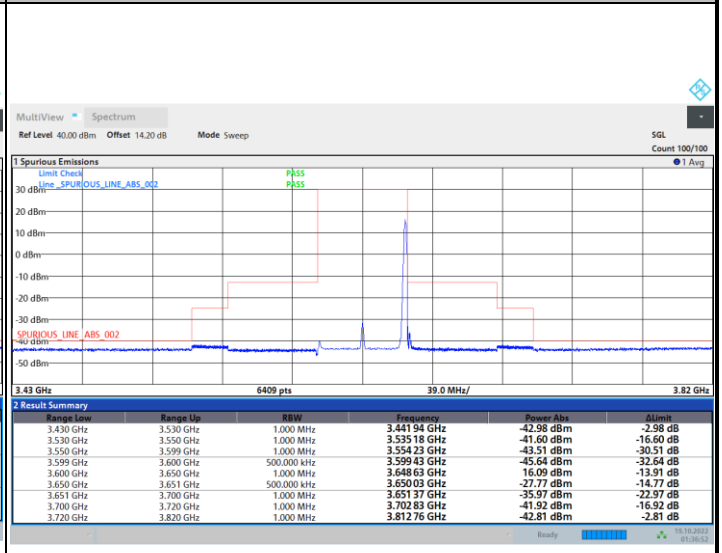

FR1 N77 / 50MHz / CP OFDM / QPSK

Middle Channel

1RB0

1RBmax