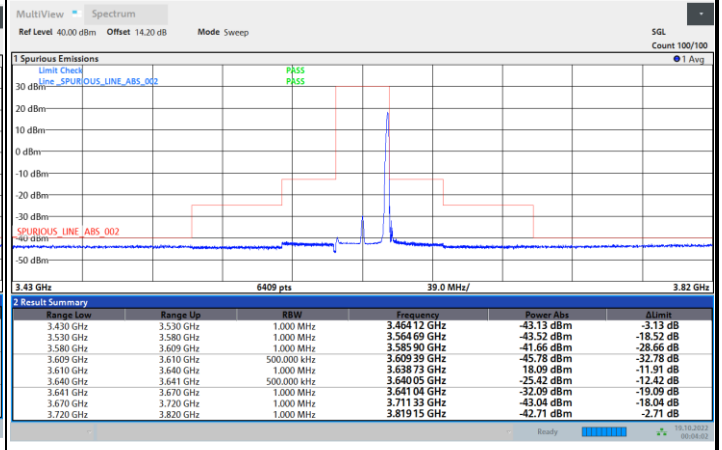

FR1 N77 / 30MHz / CP OFDM / QPSK

Middle Channel

1RB0

1RBmax