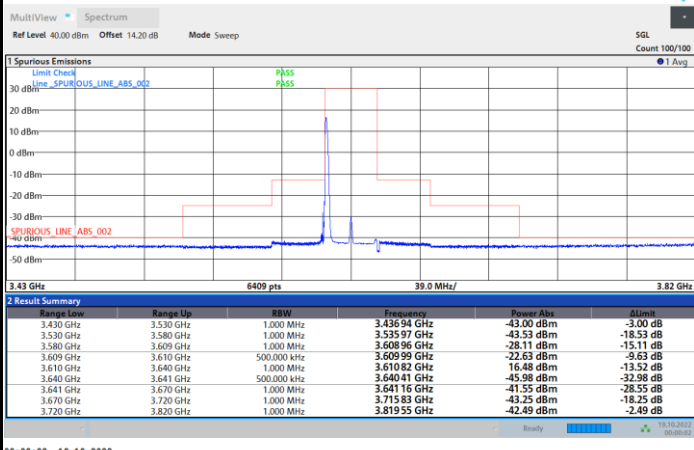

FR1 N77 / 30MHz / CP OFDM / 16QAM

Middle Channel

1RB0

1RBmax