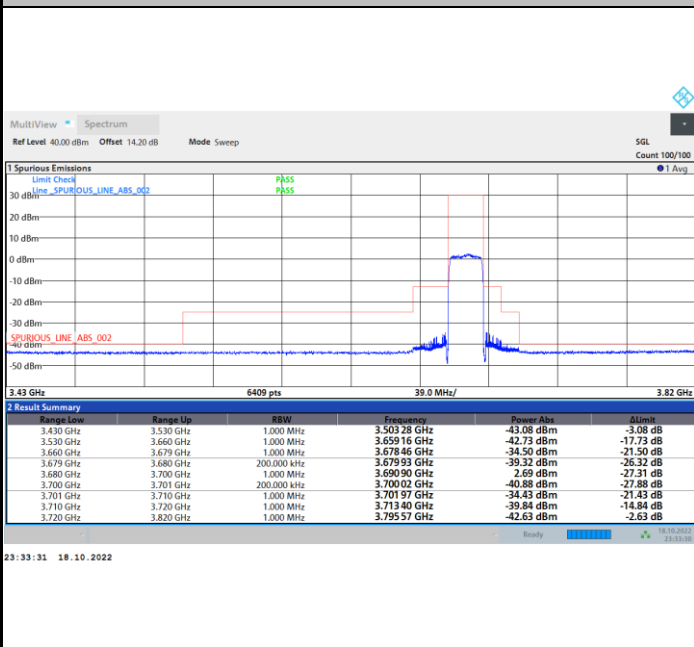

FR1 N77 / 20MHz / CP OFDM / 256QAM

Highest Channel

1RB0

1RBmax

Full RB