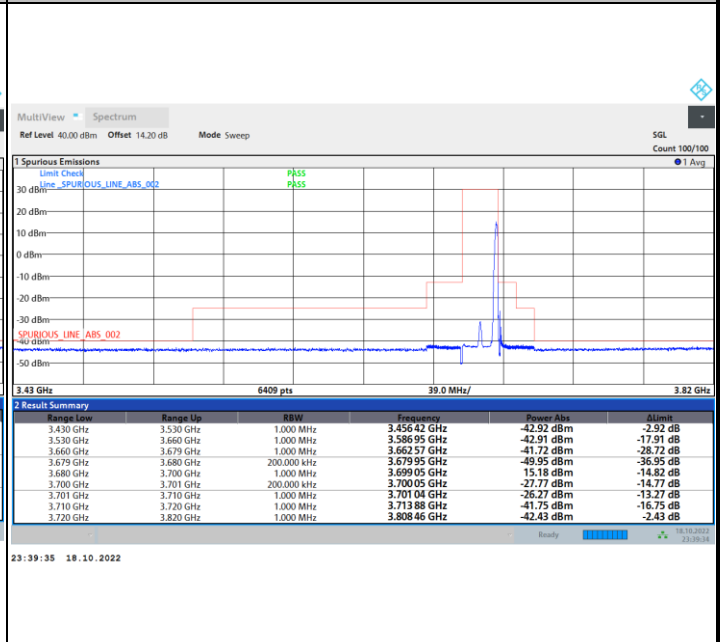

Middle Channel

1RB0

1RBmax

Full RB

FR1 N77 / 20MHz / CP OFDM / 256QAM

Highest Channel

1RB0

1RBmax