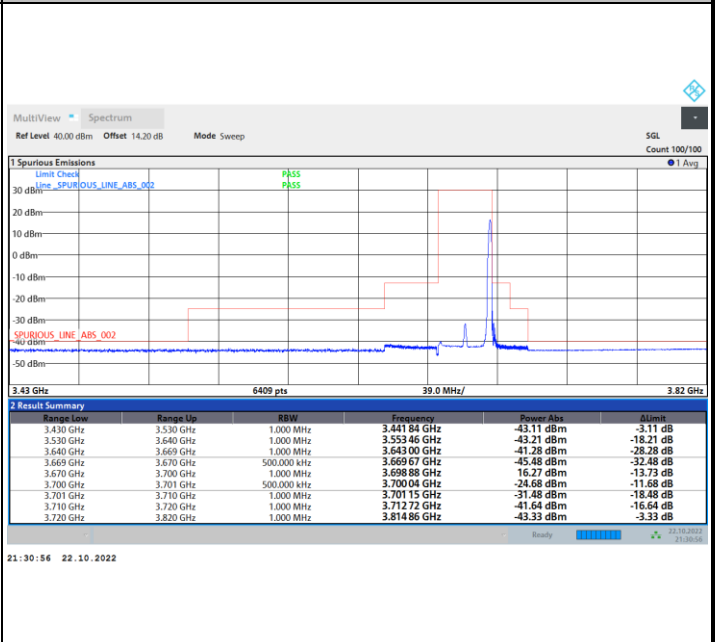

1RB0

1RBmax

Full RB

FR1 N77 / 30MHz / CP OFDM / QPSK

Highest Channel

1RB0

1RBmax

Full RB