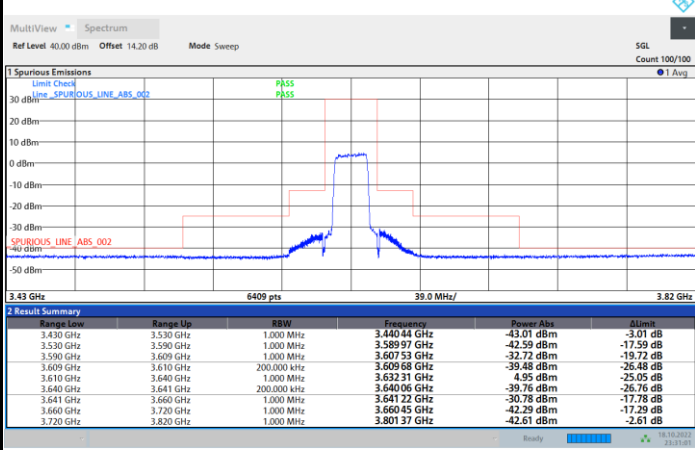

Full RB

FR1 N77 / 20MHz / CP OFDM / 16QAM

Middle Channel

1RB0

1RBmax

Full RB

FR1 N77 / 20MHz / CP OFDM / 16QAM

Highest Channel