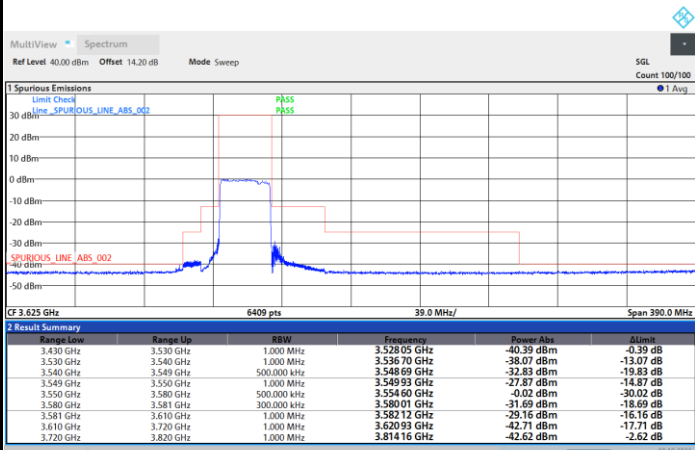

FR1 N77 / 30MHz / CP OFDM / 64QAM

Lowest Channel

1RB0

1RBmax

Full RB