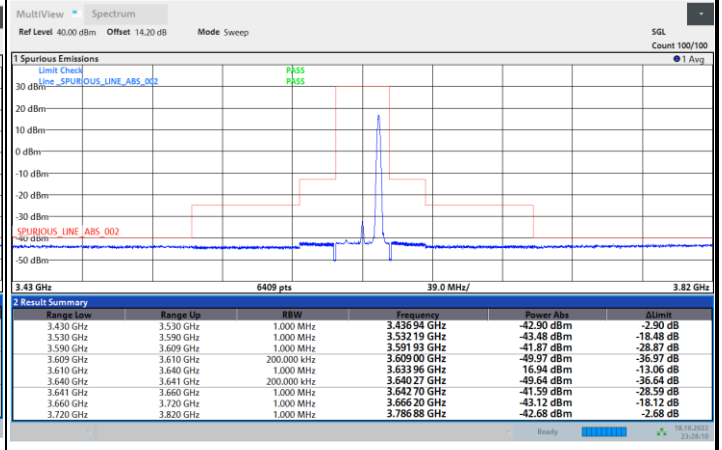

FR1 N77 / 20MHz / CP OFDM / 64QAM

Middle Channel

1RB0

1RBmax