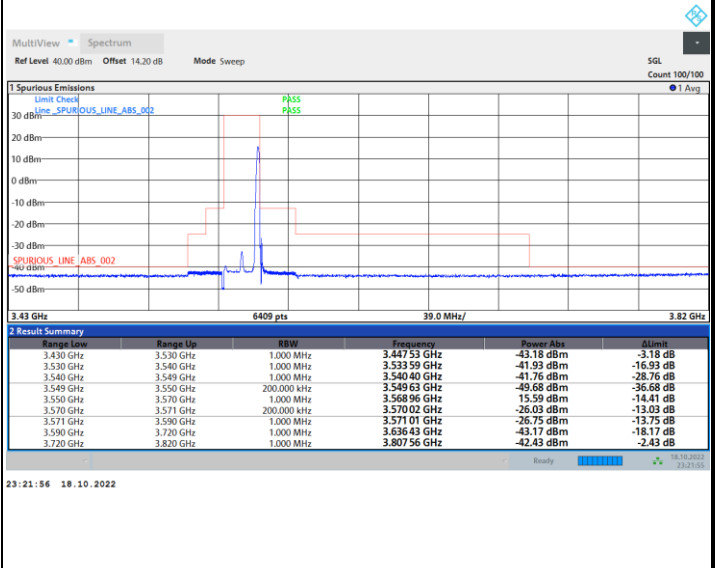

1RB0

1RBmax

Full RB

FR1 N77 / 20MHz / CP OFDM / 64QAM

Lowest Channel

1RB0

1RBmax

Full RB