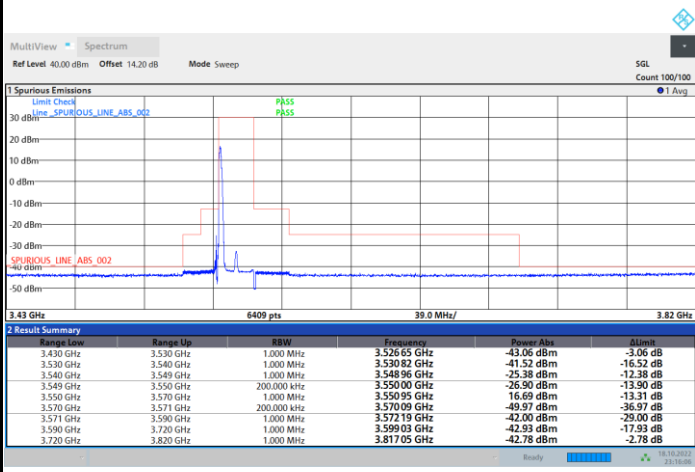

Highest Channel

1RB0

1RBmax

Full RB

FR1 N77 / 20MHz / CP OFDM / 16QAM

Lowest Channel

1RB0

1RBmax

Full RB

FR1 N77 / 20MHz / CP OFDM / 16QAM

Middle Channel

1RB0

1RBmax

Full RB

FR1 N77 / 20MHz / CP OFDM / 16QAM

Highest Channel