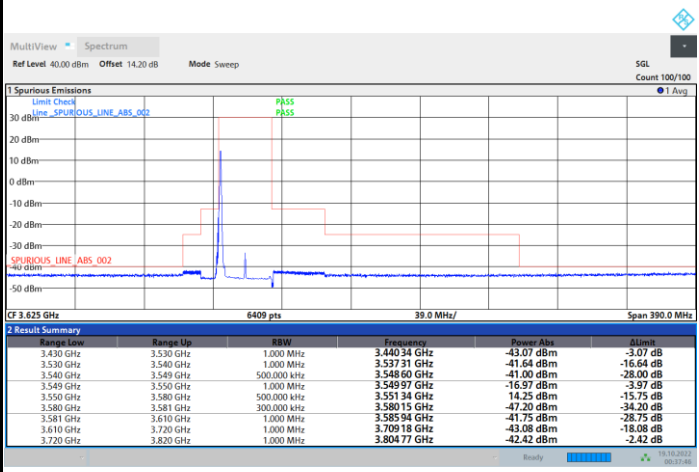

Full RB

FR1 N77 / 30MHz / CP OFDM / QPSK

Lowest Channel

1RB0

1RBmax

Full RB

FR1 N77 / 30MHz / CP OFDM / QPSK

Middle Channel