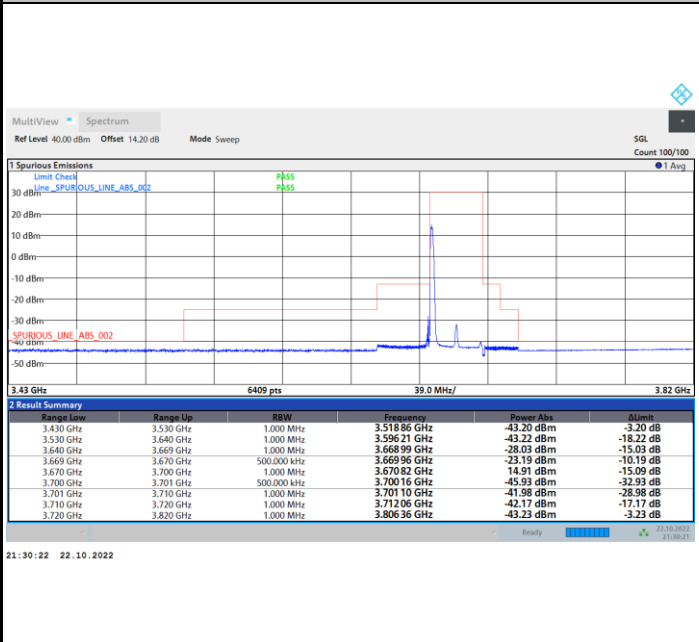

1RB0

1RBmax

Full RB

FR1 N77 / 30MHz / CP OFDM / QPSK

Highest Channel

1RB0

1RBmax

Full RB