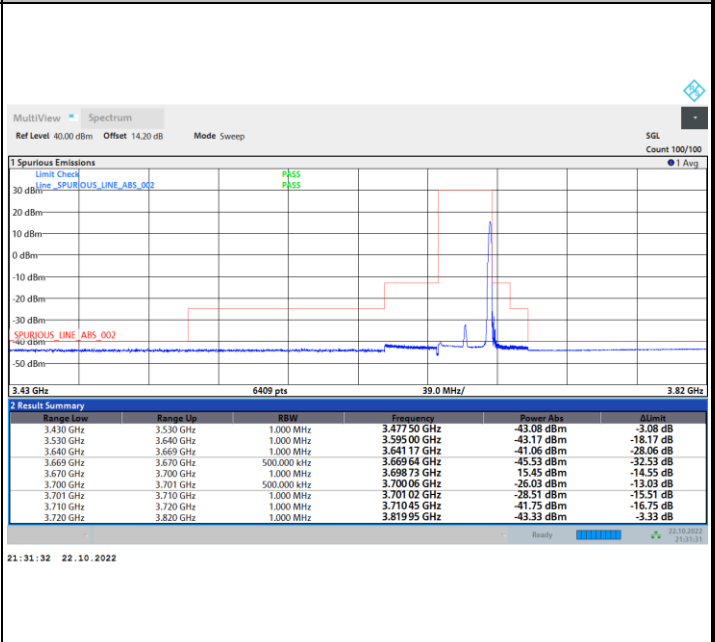

1RBmax

Full RB

FR1 N77 / 30MHz / CP OFDM / 16QAM

Highest Channel

1RB0

1RBmax

Full RB

FR1 N77 / 30MHz / CP OFDM / 64QAM