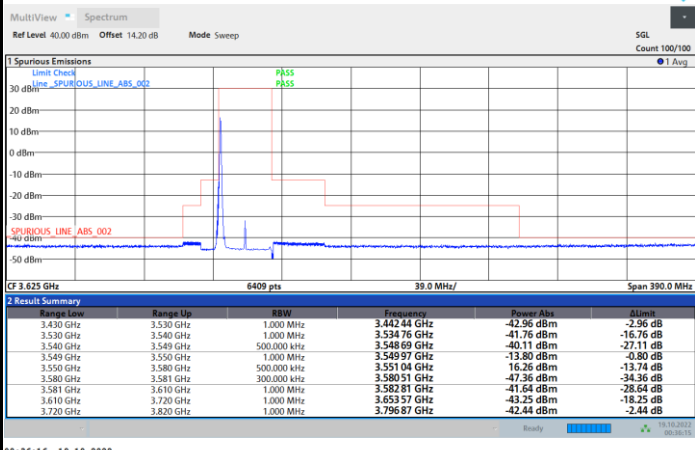

FR1 N77 / 30MHz / CP OFDM / 64QAM

Lowest Channel

1RB0

1RBmax