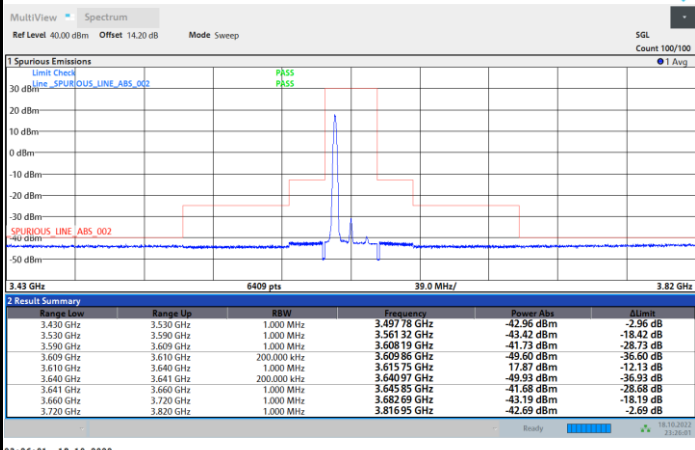

FR1 N77 / 20MHz / CP OFDM / 64QAM

Middle Channel

1RB0

1RBmax