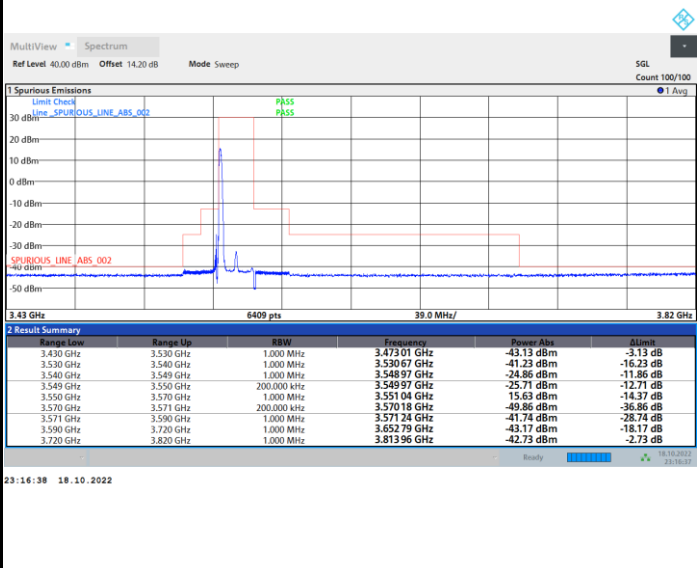

1RB0

1RBmax

Full RB

FR1 N77 / 20MHz / CP OFDM / 64QAM

Lowest Channel

1RB0

1RBmax

Full RB