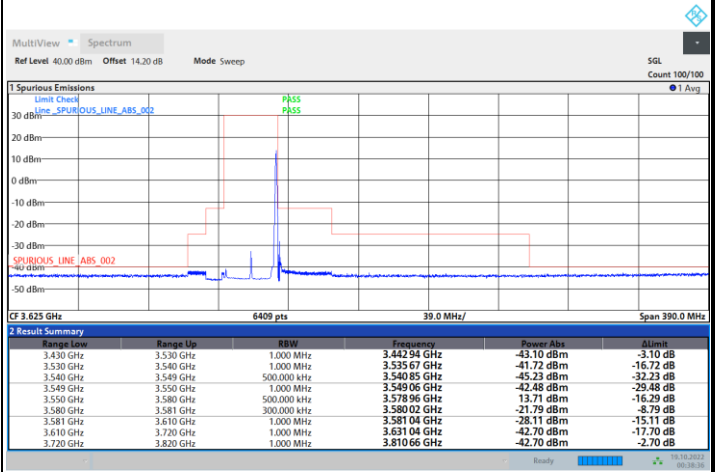

Full RB

FR1 N77 / 30MHz / CP OFDM / QPSK

Lowest Channel

1RB0

1RBmax

Full RB

FR1 N77 / 30MHz / CP OFDM / QPSK

Middle Channel