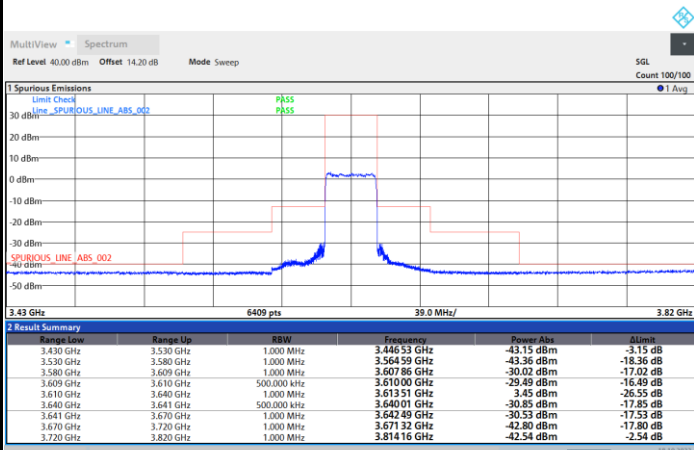

FR1 N77 / 30MHz / CP OFDM / 16QAM

Middle Channel

1RB0

1RBmax

Full RB