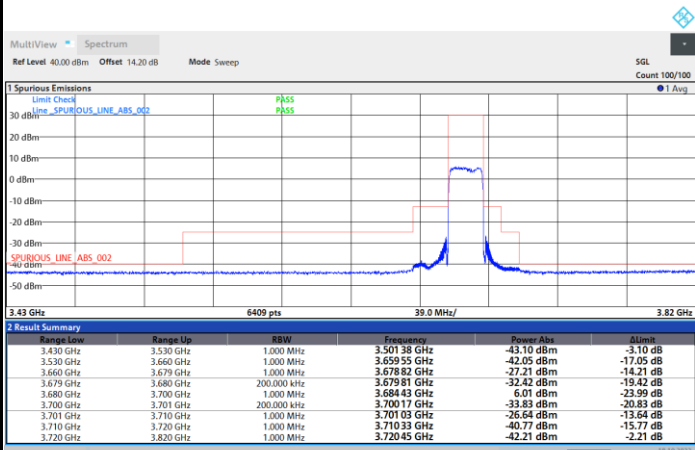

FR1 N77 / 20MHz / CP OFDM / 16QAM

Highest Channel

1RB0

1RBmax

Full RB