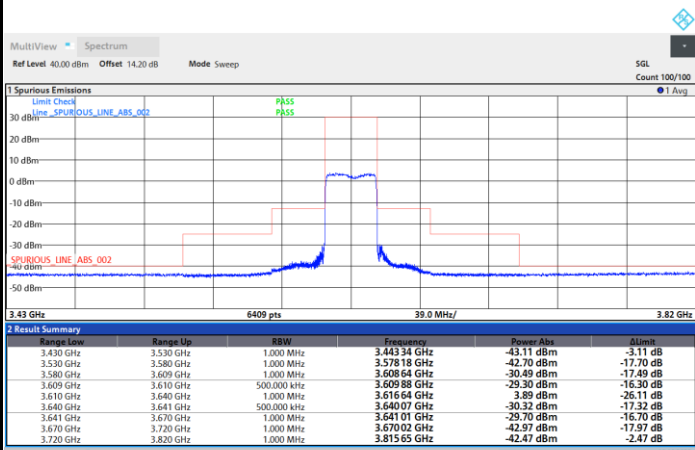

FR1 N77 / 30MHz / CP OFDM / QPSK

Middle Channel

1RB0

1RBmax

Full RB