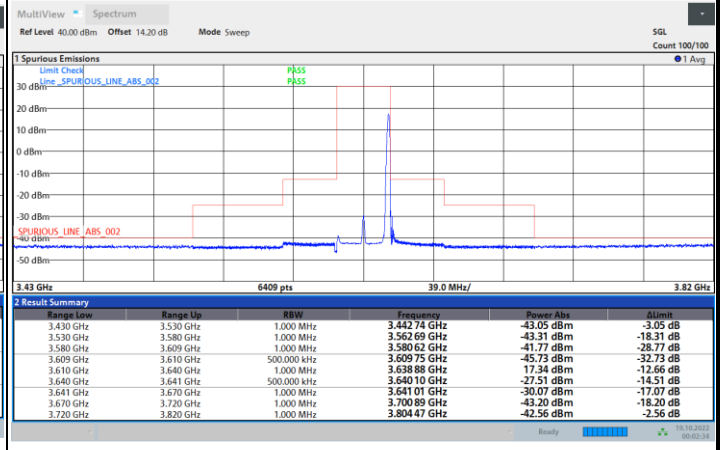

Lowest Channel

1RB0

1RBmax

Full RB

FR1 N77 / 30MHz / CP OFDM / 64QAM

Middle Channel

1RB0

1RBmax