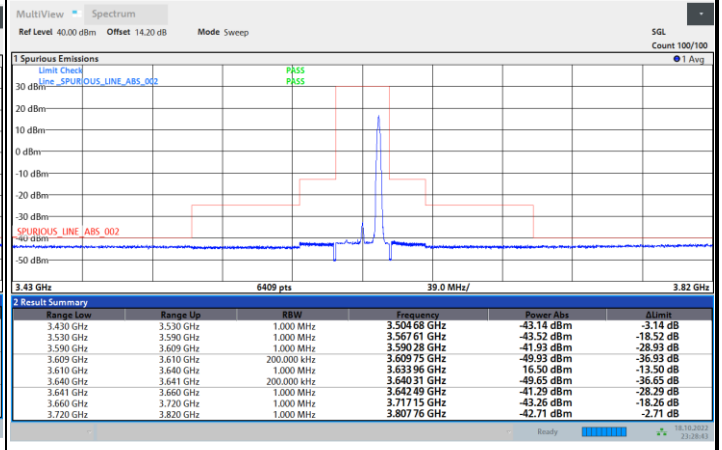

Full RB

FR1 N77 / 20MHz / CP OFDM / 16QAM

Middle Channel

1RB0

1RBmax

Full RB

FR1 N77 / 20MHz / CP OFDM / 16QAM

Highest Channel