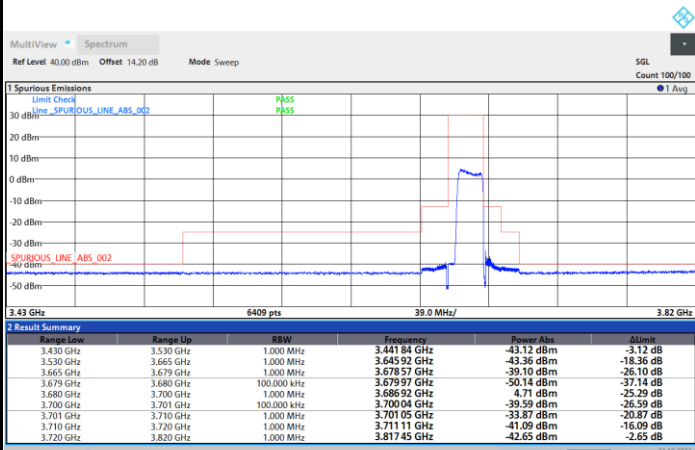

FR1 N77 / 15MHz / CP OFDM / 256QAM

Highest Channel

1RB0

1RBmax

Full RB

FR1 N77 / 20MHz / CP OFDM / QPSK

Lowest Channel

1RB0