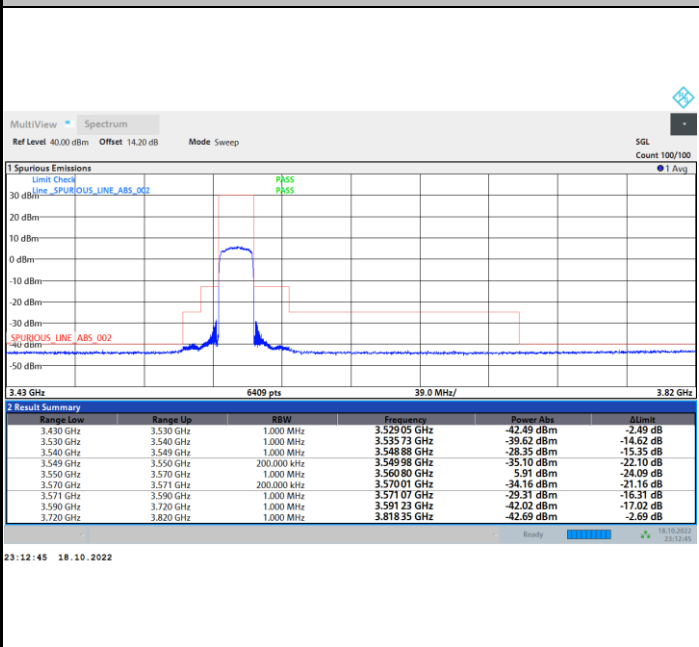

1RB0

1RBmax

Full RB

FR1 N77 / 20MHz / CP OFDM / 64QAM

Lowest Channel

1RB0

1RBmax

Full RB