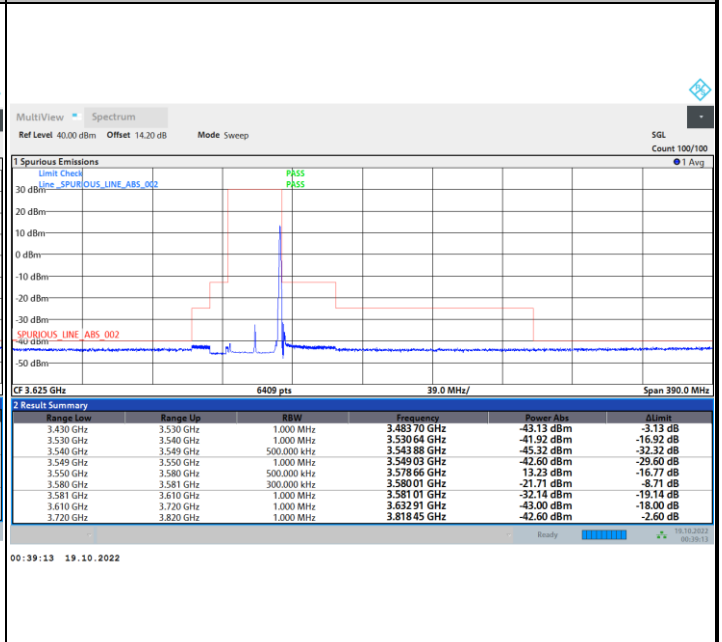

FR1 N77 / 30MHz / CP OFDM / 16QAM

Lowest Channel

1RB0

1RBmax