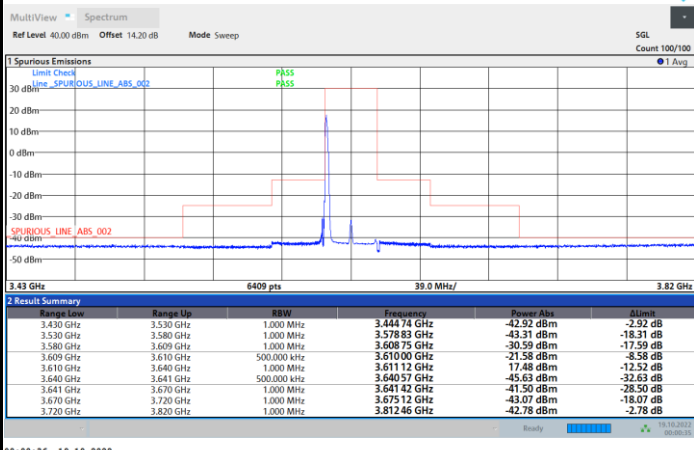

Lowest Channel

1RB0

1RBmax

Full RB

FR1 N77 / 30MHz / CP OFDM / 64QAM

Middle Channel

1RB0

1RBmax