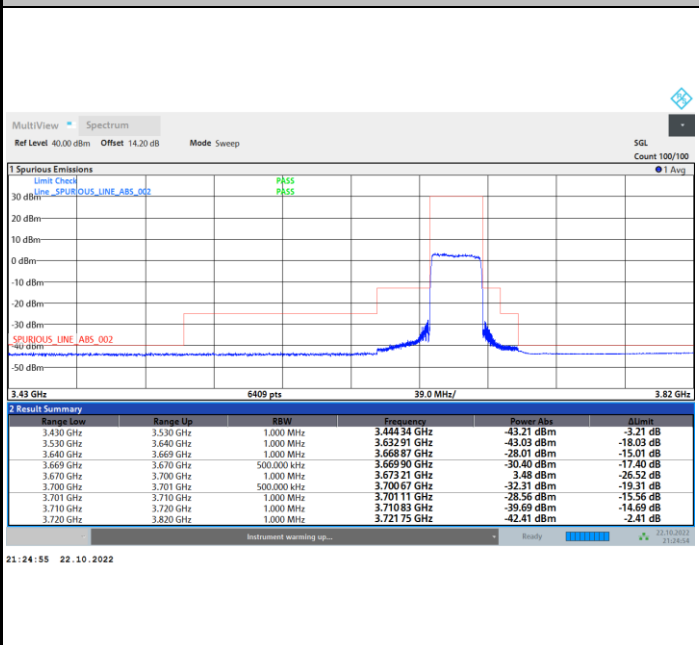

1RB0

1RBmax

Full RB

FR1 N77 / 30MHz / CP OFDM / QPSK

Highest Channel

1RB0

1RBmax

Full RB