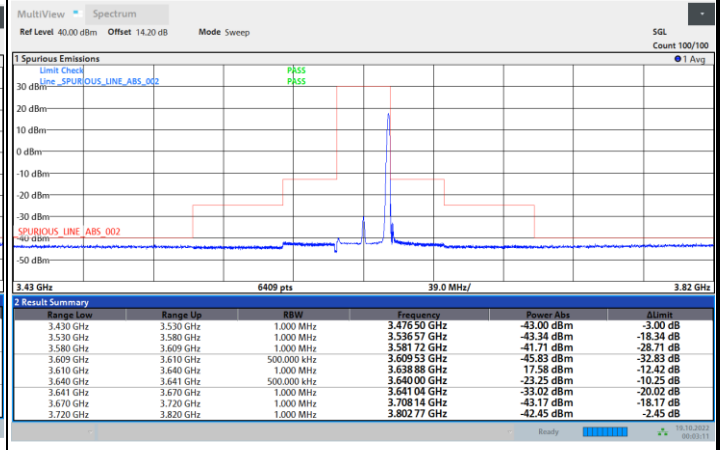

FR1 N77 / 30MHz / CP OFDM / 16QAM

Middle Channel

1RB0

1RBmax