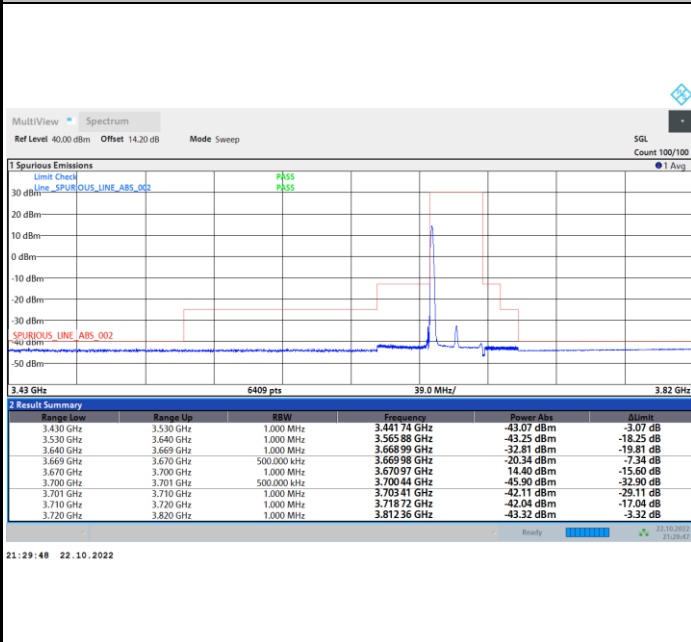

1RBmax

Full RB

FR1 N77 / 30MHz / CP OFDM / 16QAM

Highest Channel

1RB0

1RBmax

Full RB

FR1 N77 / 30MHz / CP OFDM / 64QAM