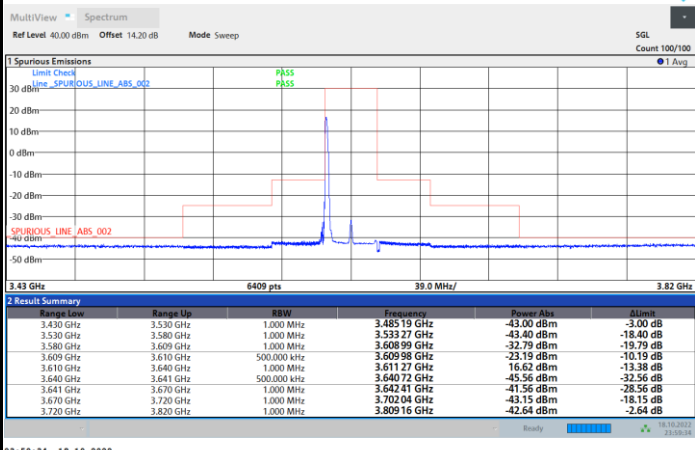

FR1 N77 / 30MHz / CP OFDM / QPSK

Middle Channel

1RB0

1RBmax