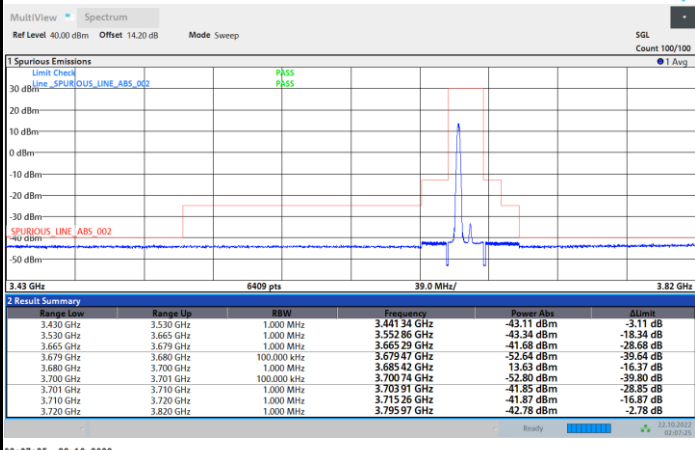

FR1 N77 / 15MHz / CP OFDM / 256QAM

Highest Channel

1RB0

1RBmax

Full RB

FR1 N77 / 20MHz / CP OFDM / QPSK

Lowest Channel

1RB0