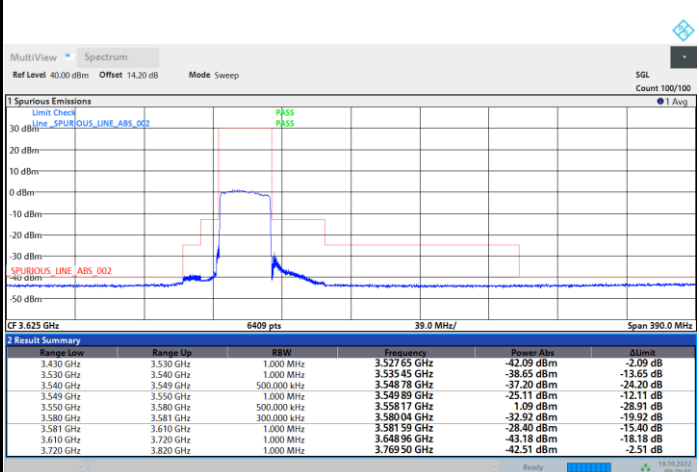

Full RB

FR1 N77 / 30MHz / CP OFDM / QPSK

Lowest Channel

1RB0

1RBmax

Full RB

FR1 N77 / 30MHz / CP OFDM / QPSK

Middle Channel

1RB0

1RBmax

Full RB

FR1 N77 / 30MHz / CP OFDM / QPSK

Highest Channel

1RB0

1RBmax

Full RB