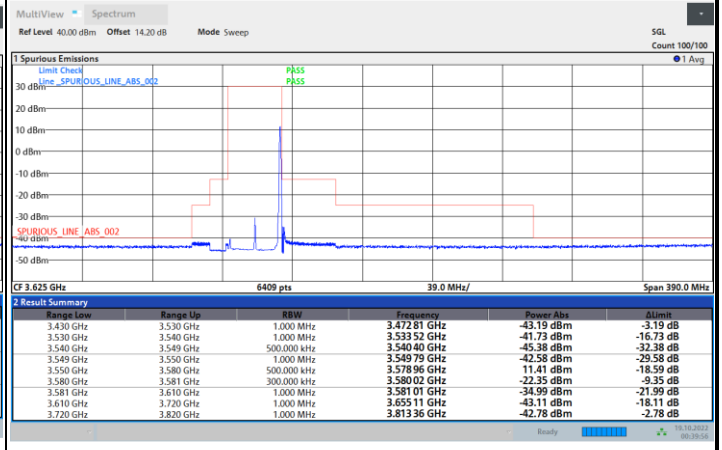

FR1 N77 / 30MHz / CP OFDM / 64QAM

Lowest Channel

1RB0

1RBmax