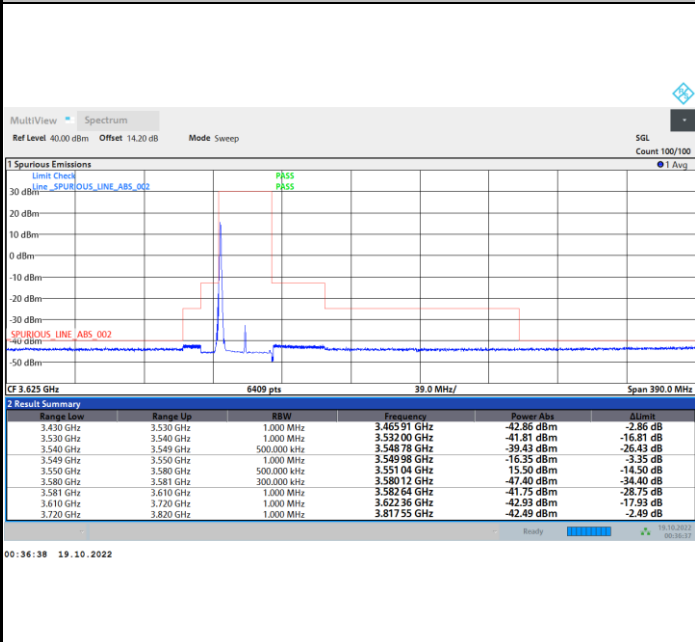

FR1 N77 / 30MHz / CP OFDM / 16QAM

Lowest Channel

1RB0

1RBmax