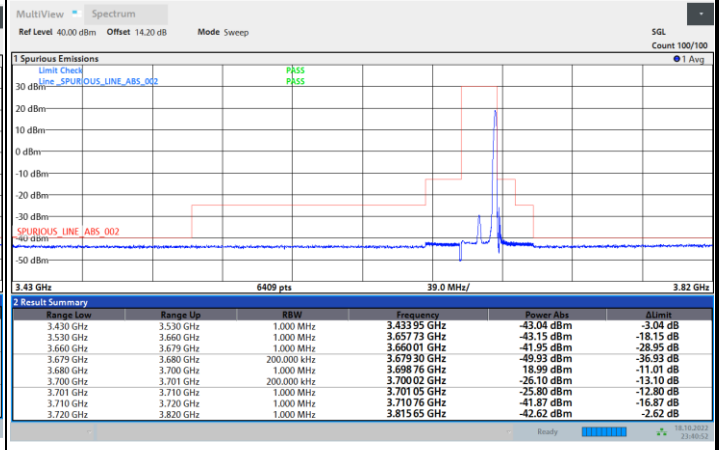

Full RB

FR1 N77 / 20MHz / CP OFDM / 16QAM

Middle Channel

1RB0

1RBmax

Full RB

FR1 N77 / 20MHz / CP OFDM / 16QAM

Highest Channel

1RB0

1RBmax

Full RB

FR1 N77 / 20MHz / CP OFDM / 64QAM

Lowest Channel

1RB0

1RBmax

Full RB