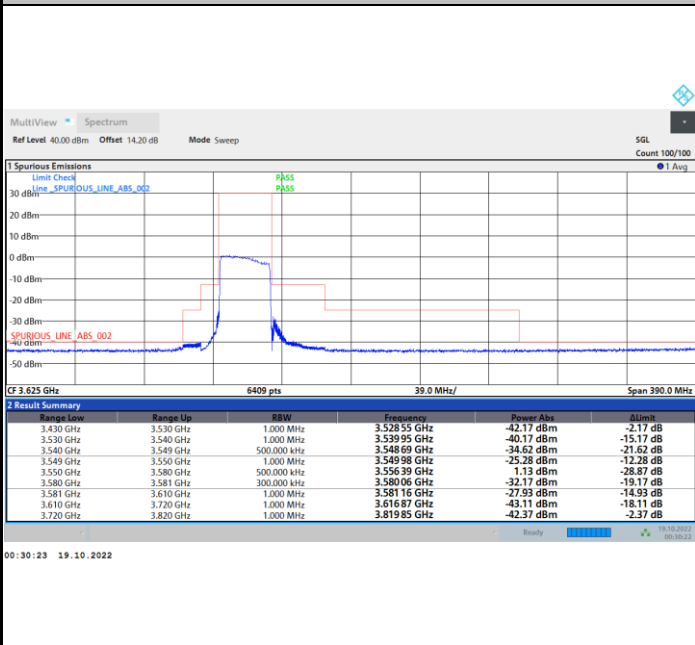

FR1 N77 / 30MHz / CP OFDM / 16QAM

Lowest Channel

1RB0

1RBmax

Full RB

FR1 N77 / 30MHz / CP OFDM / 16QAM

Middle Channel

1RB0

1RBmax

Full RB

FR1 N77 / 30MHz / CP OFDM / 16QAM

Highest Channel

1RB0

1RBmax

Full RB

FR1 N77 / 30MHz / CP OFDM / 64QAM