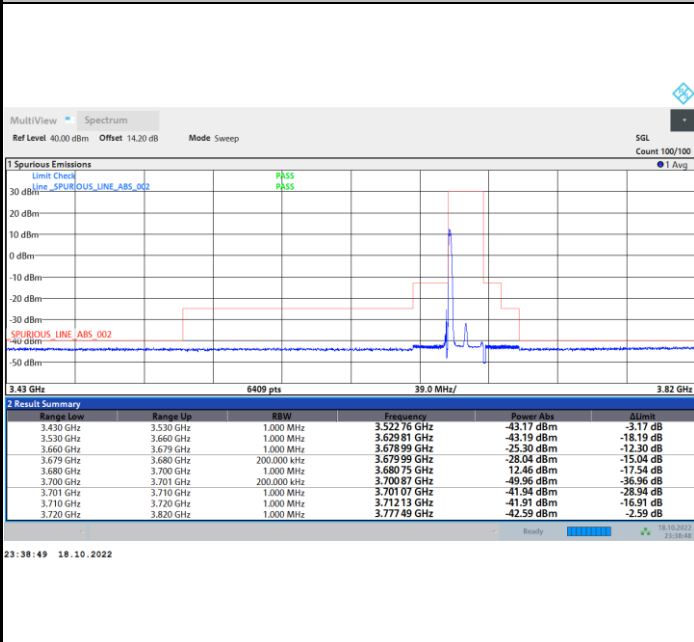

Middle Channel

1RB0

1RBmax

Full RB

FR1 N77 / 20MHz / CP OFDM / 256QAM

Highest Channel

1RB0

1RBmax