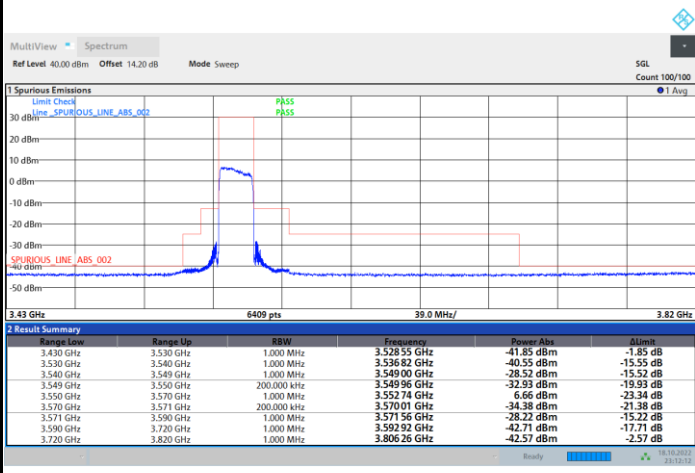

Highest Channel

1RB0

1RBmax

Full RB

FR1 N77 / 20MHz / CP OFDM / 16QAM

Lowest Channel

1RB0

1RBmax

Full RB

FR1 N77 / 20MHz / CP OFDM / 16QAM

Middle Channel

1RB0

1RBmax

Full RB

FR1 N77 / 20MHz / CP OFDM / 16QAM

Highest Channel