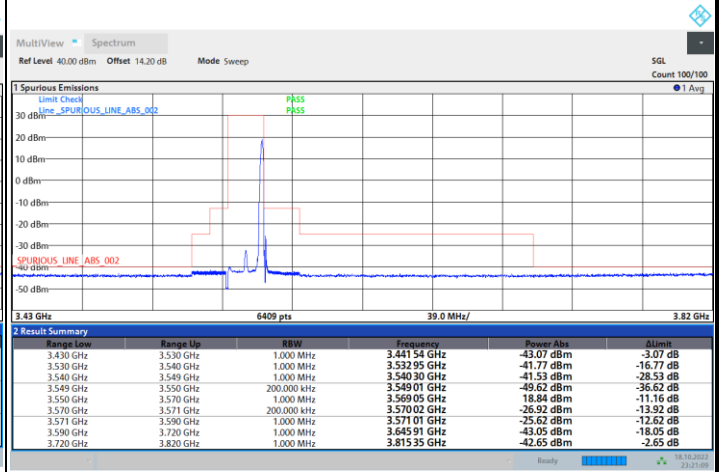

Highest Channel

1RB0

1RBmax

Full RB

FR1 N77 / 20MHz / CP OFDM / 16QAM

Lowest Channel

1RB0

1RBmax

Full RB

FR1 N77 / 20MHz / CP OFDM / 16QAM

Middle Channel

1RB0

1RBmax

Full RB

FR1 N77 / 20MHz / CP OFDM / 16QAM

Highest Channel