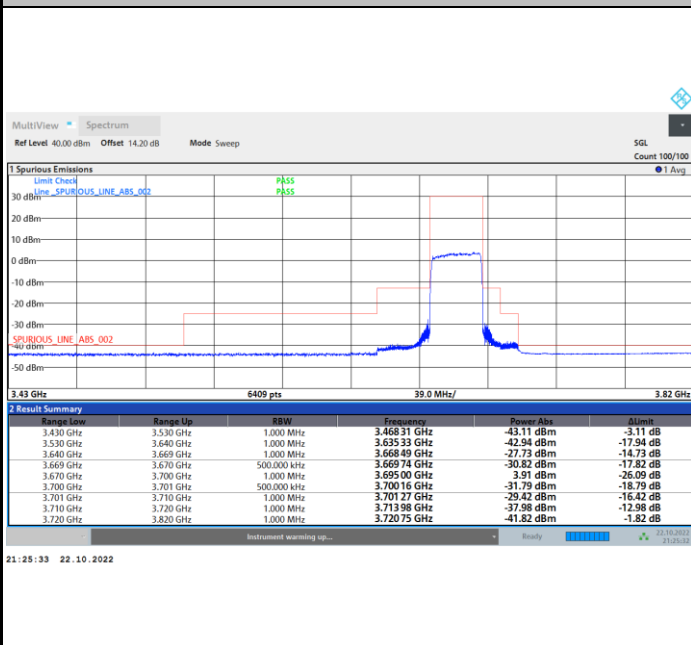

1RBmax

Full RB

FR1 N77 / 30MHz / CP OFDM / 16QAM

Highest Channel

1RB0

1RBmax

Full RB

FR1 N77 / 30MHz / CP OFDM / 64QAM