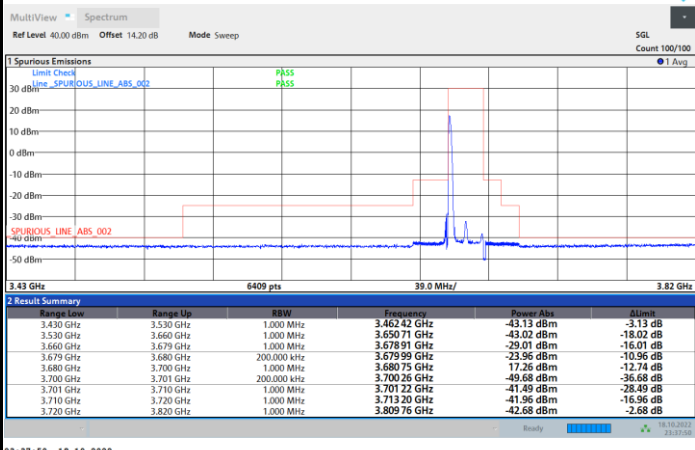

Full RB

FR1 N77 / 20MHz / CP OFDM / 16QAM

Middle Channel

1RB0

1RBmax

Full RB

FR1 N77 / 20MHz / CP OFDM / 16QAM

Highest Channel

1RB0

1RBmax

Full RB

FR1 N77 / 20MHz / CP OFDM / 64QAM

Lowest Channel

1RB0

1RBmax

Full RB