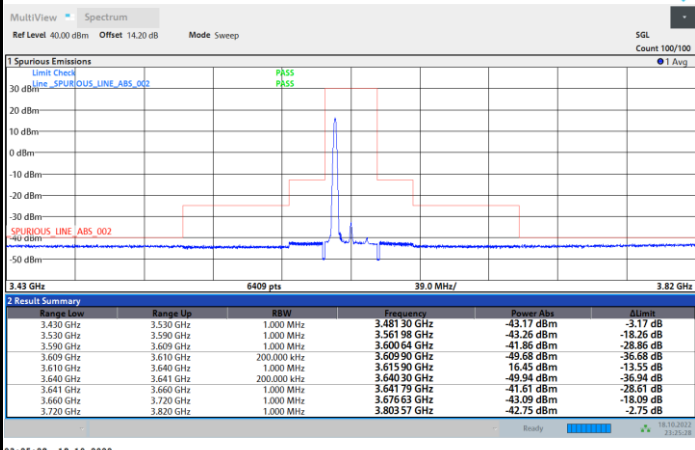

Full RB

FR1 N77 / 20MHz / CP OFDM / 16QAM

Middle Channel

1RB0

1RBmax

Full RB

FR1 N77 / 20MHz / CP OFDM / 16QAM

Highest Channel