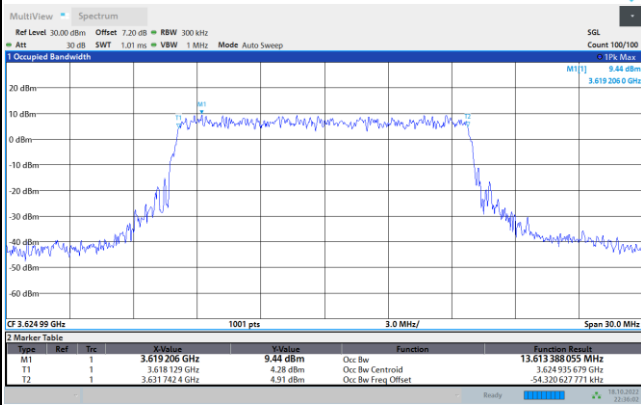

FR1 N77 / 10MHz / CP OFDM / Middle Channel / Full RB

QPSK

16QAM

64QAM

256QAM

FR1 N77 / 15MHz / CP OFDM / Middle Channel / Full RB

QPSK

16QAM