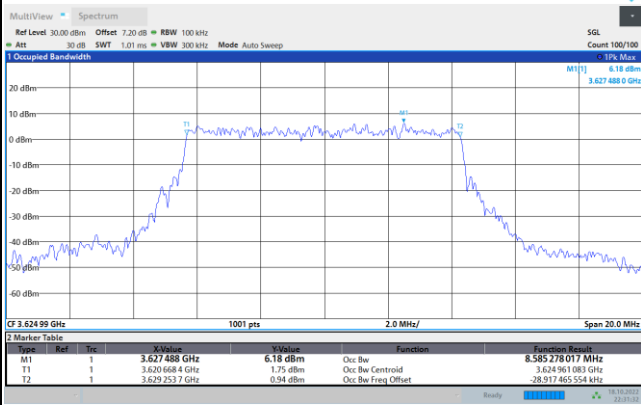

FR1 N77 / 10MHz / CP OFDM / Middle Channel / Full RB

QPSK

16QAM