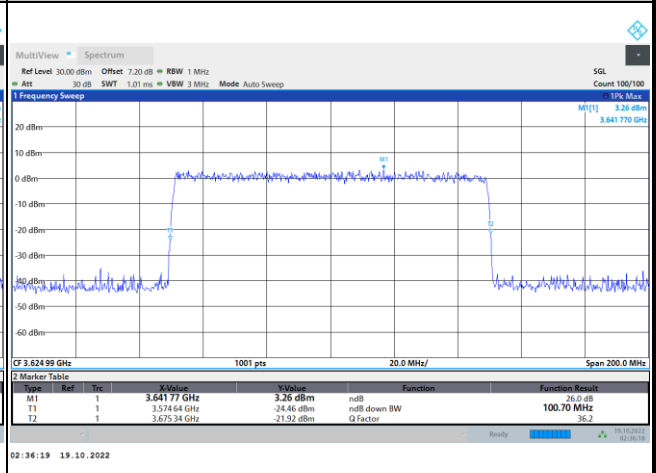

64QAM

256QAM

FR1 N77 / 100MHz / CP OFDM / Middle Channel / Full RB

QPSK

16QAM

64QAM

256QAM

Occupied Bandwidth