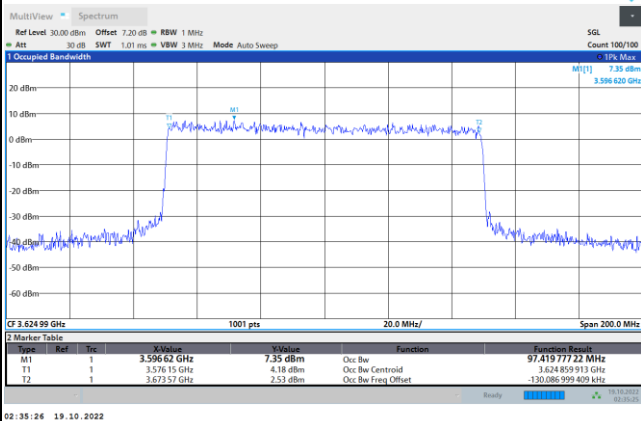

64QAM

256QAM

FR1 N77 / 100MHz / CP OFDM / Middle Channel / Full RB

QPSK

16QAM

64QAM

256QAM

Unwanted Emission (MASK)