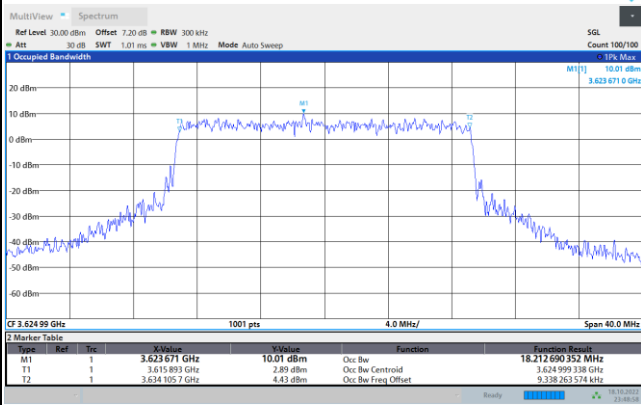

64QAM

256QAM

FR1 N77 / 20MHz / CP OFDM / Middle Channel / Full RB

QPSK

16QAM

64QAM

256QAM

FR1 N77 / 30MHz / CP OFDM / Middle Channel / Full RB