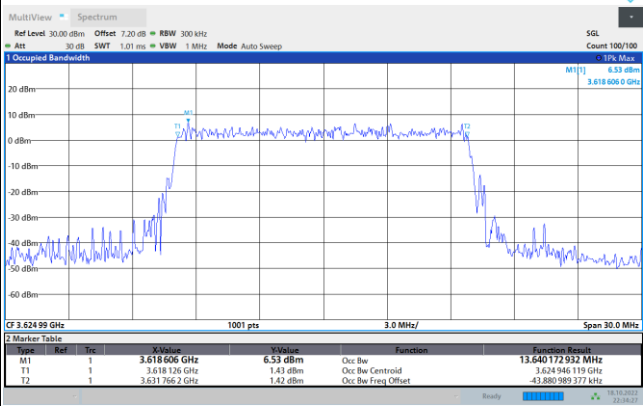

64QAM

256QAM