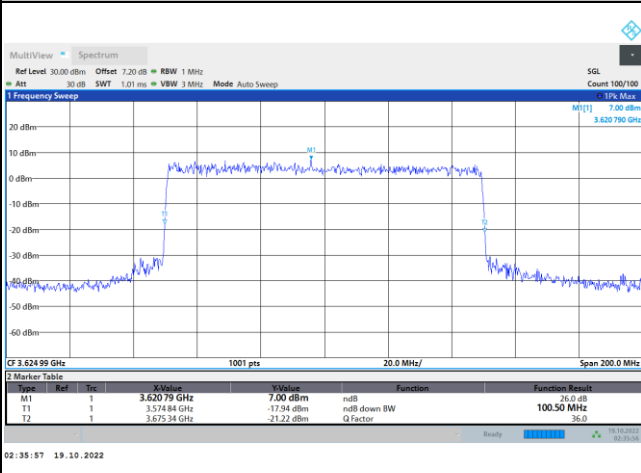

64QAM

256QAM

FR1 N77 / 100MHz / CP OFDM / Middle Channel / Full RB

QPSK

16QAM

64QAM

256QAM

Occupied Bandwidth