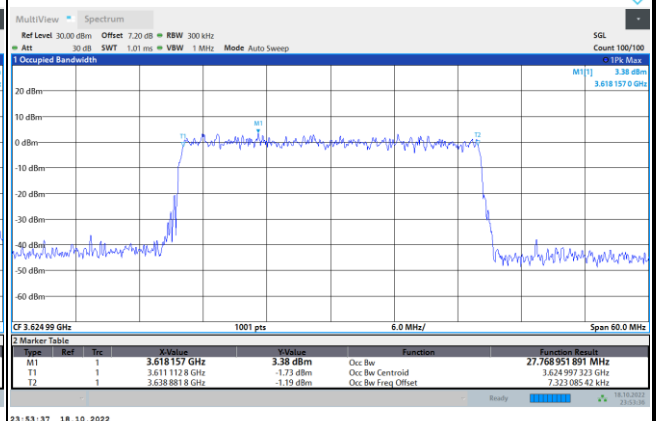

64QAM

256QAM