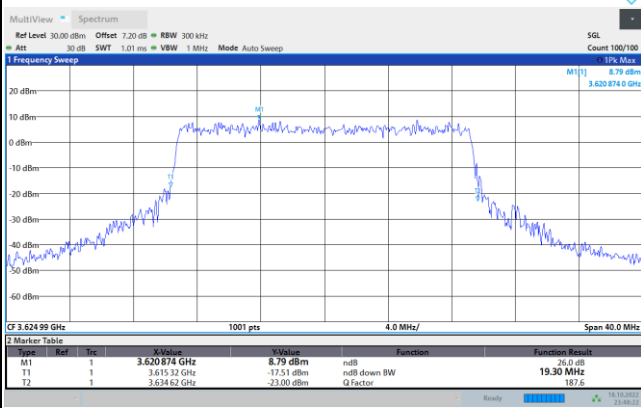

64QAM

256QAM

FR1 N77 / 20MHz / CP OFDM / Middle Channel / Full RB

QPSK

16QAM

64QAM

256QAM

FR1 N77 / 30MHz / CP OFDM / Middle Channel / Full RB