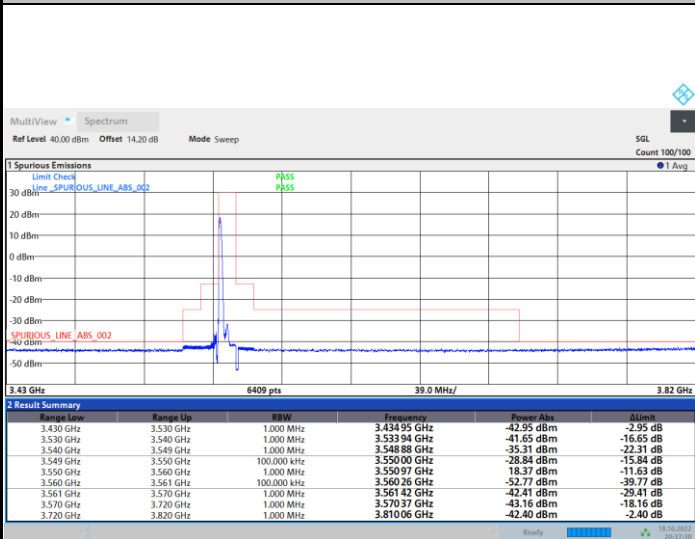

Unwanted Emission (MASK)

FR1 N77 / 10MHz / CP OFDM / QPSK

Lowest Channel

1RB0

1RBmax