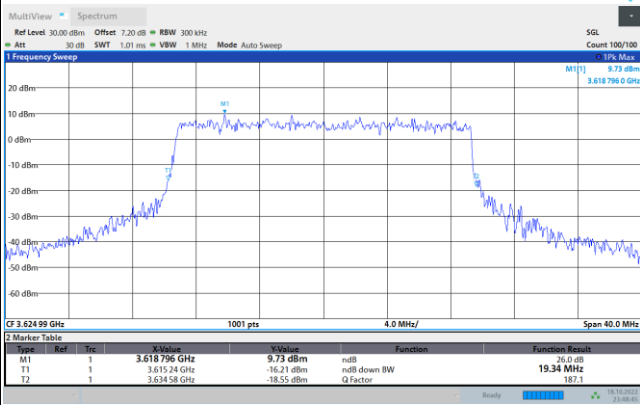

64QAM

256QAM

FR1 N77 / 20MHz / CP OFDM / Middle Channel / Full RB

QPSK

16QAM

64QAM

256QAM

FR1 N77 / 30MHz / CP OFDM / Middle Channel / Full RB