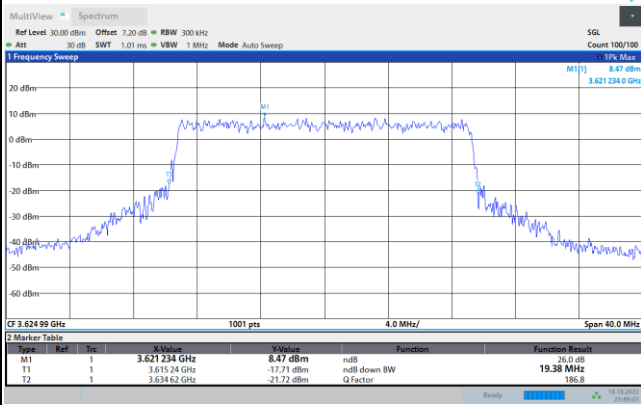

64QAM

256QAM

FR1 N77 / 20MHz / CP OFDM / Middle Channel / Full RB

QPSK

16QAM

64QAM

256QAM

FR1 N77 / 30MHz / CP OFDM / Middle Channel / Full RB