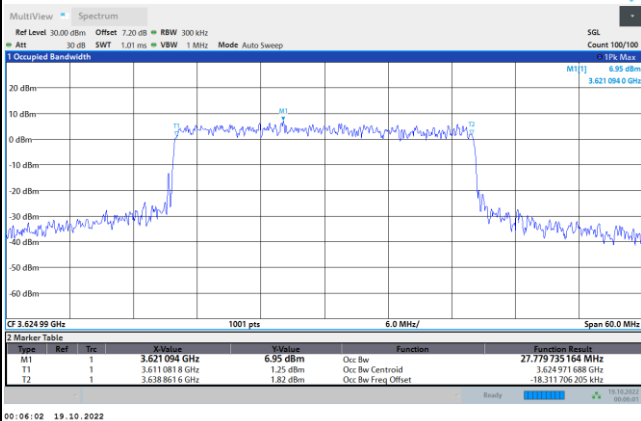

FR1 N77 / 30MHz / CP OFDM / Middle Channel / Full RB

QPSK

16QAM