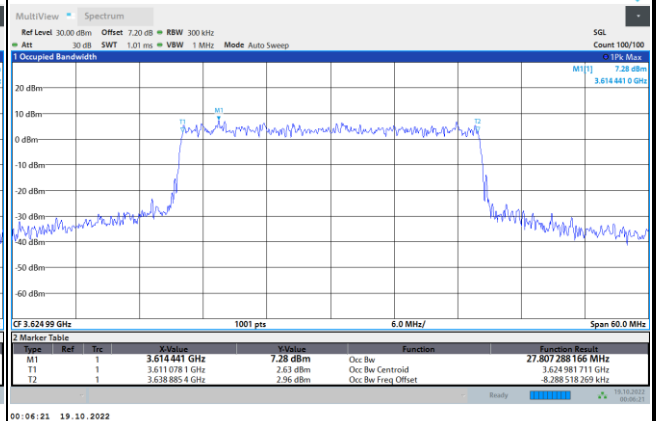

FR1 N77 / 30MHz / CP OFDM / Middle Channel / Full RB

QPSK

16QAM