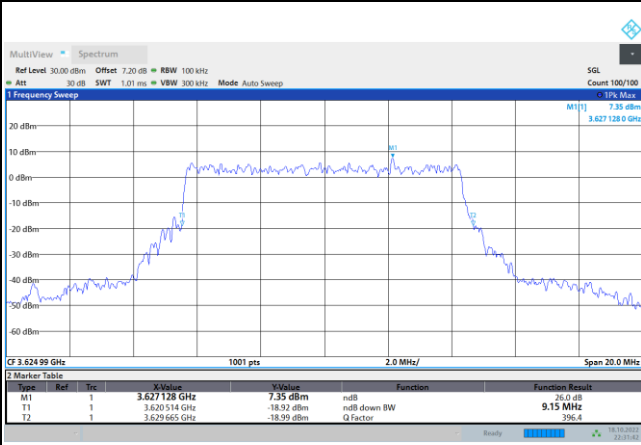

FR1 N77 / 10MHz / CP OFDM / Middle Channel / Full RB

QPSK

16QAM

64QAM

256QAM

FR1 N77 / 15MHz / CP OFDM / Middle Channel / Full RB

QPSK

16QAM