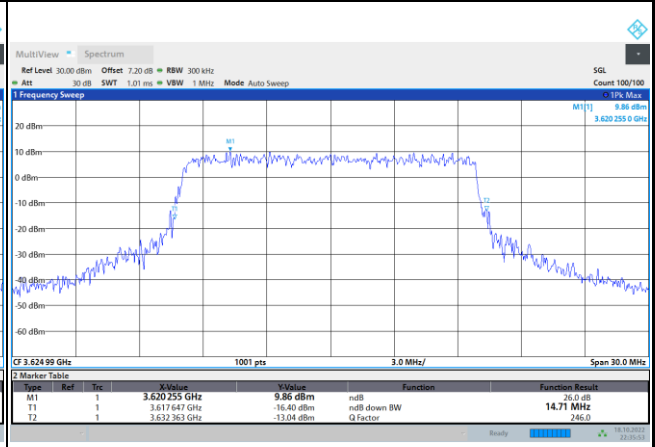

FR1 N77 / 10MHz / CP OFDM / Middle Channel / Full RB

QPSK

16QAM

64QAM

256QAM

FR1 N77 / 15MHz / CP OFDM / Middle Channel / Full RB

QPSK

16QAM