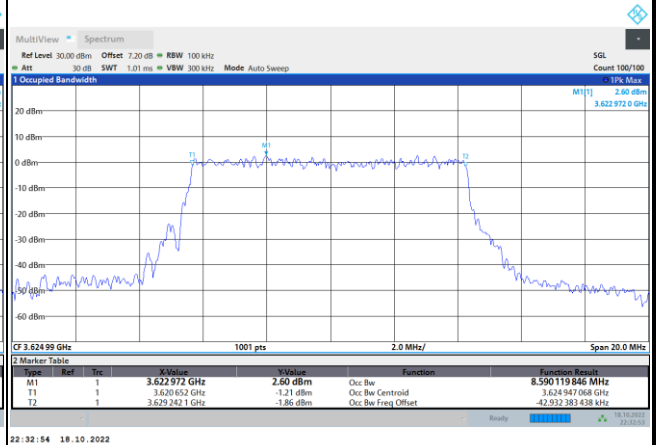

FR1 N77 / 10MHz / CP OFDM / Middle Channel / Full RB

QPSK

16QAM

64QAM

256QAM

FR1 N77 / 15MHz / CP OFDM / Middle Channel / Full RB

QPSK

16QAM