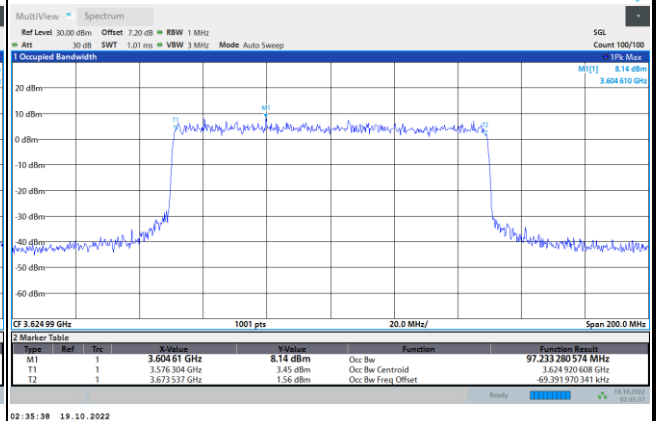

64QAM

256QAM

FR1 N77 / 100MHz / CP OFDM / Middle Channel / Full RB

QPSK

16QAM

64QAM

256QAM

Unwanted Emission (MASK)