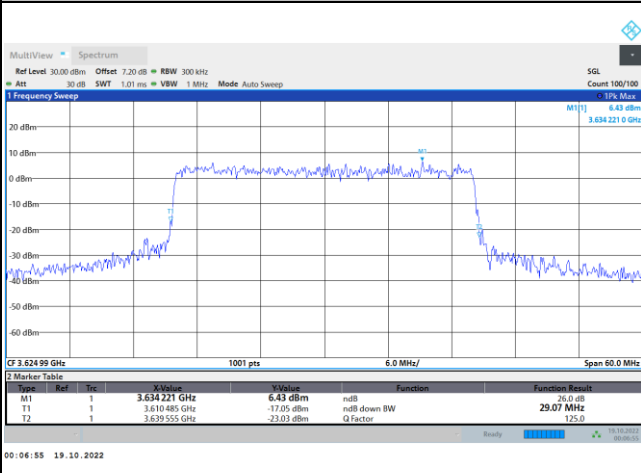

FR1 N77 / 30MHz / CP OFDM / Middle Channel / Full RB

QPSK

16QAM

64QAM

256QAM