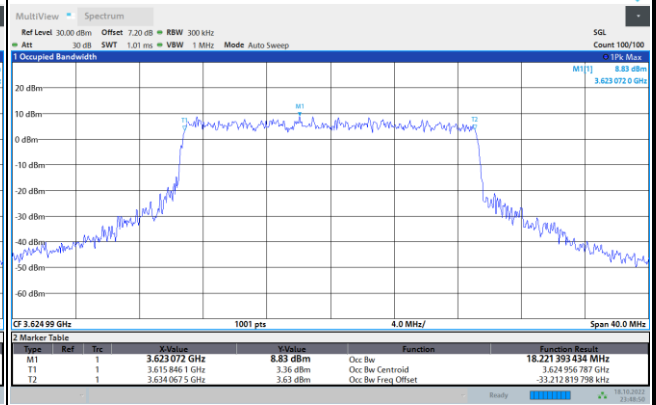

64QAM

256QAM

FR1 N77 / 20MHz / CP OFDM / Middle Channel / Full RB

QPSK

16QAM

64QAM

256QAM

FR1 N77 / 30MHz / CP OFDM / Middle Channel / Full RB