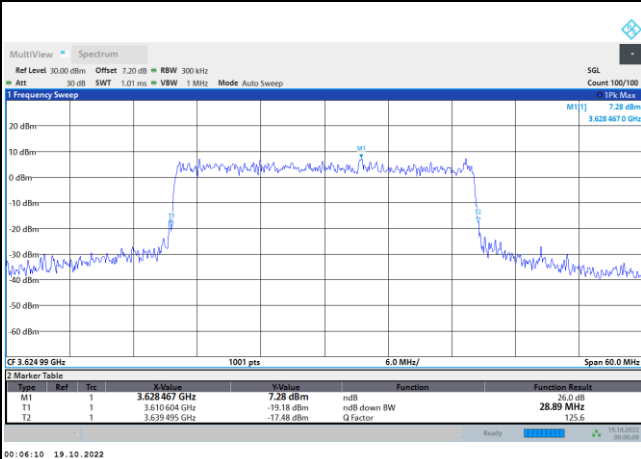

FR1 N77 / 30MHz / CP OFDM / Middle Channel / Full RB

QPSK