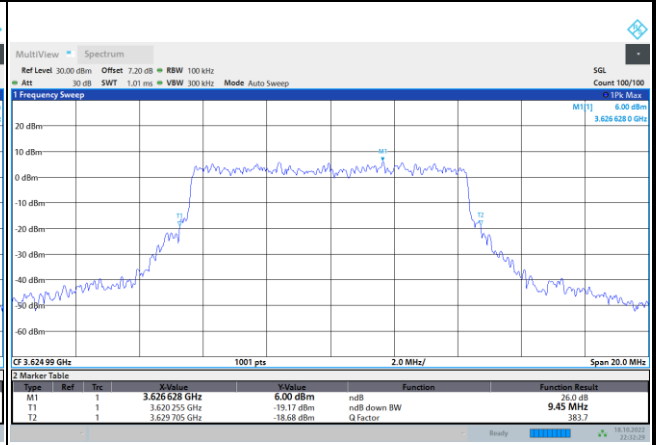

FR1 N77 / 10MHz / CP OFDM / Middle Channel / Full RB

QPSK

16QAM

64QAM

256QAM

FR1 N77 / 15MHz / CP OFDM / Middle Channel / Full RB

QPSK

16QAM