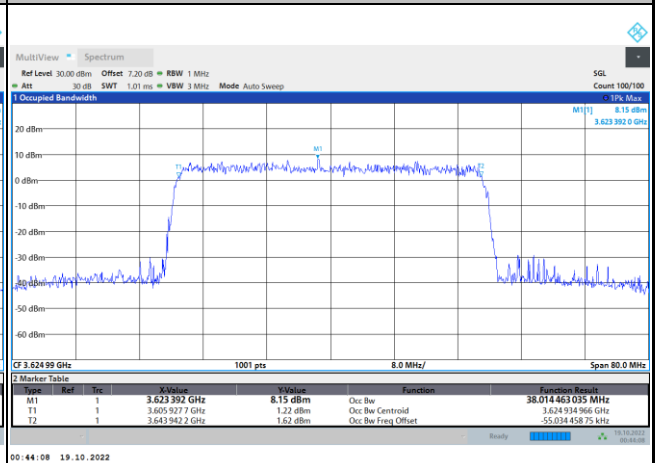

FR1 N77 / 40MHz / CP OFDM / Middle Channel / Full RB

QPSK

16QAM

64QAM

256QAM