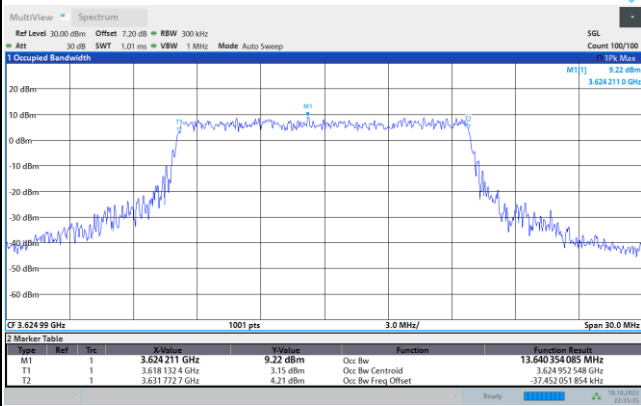

64QAM

256QAM