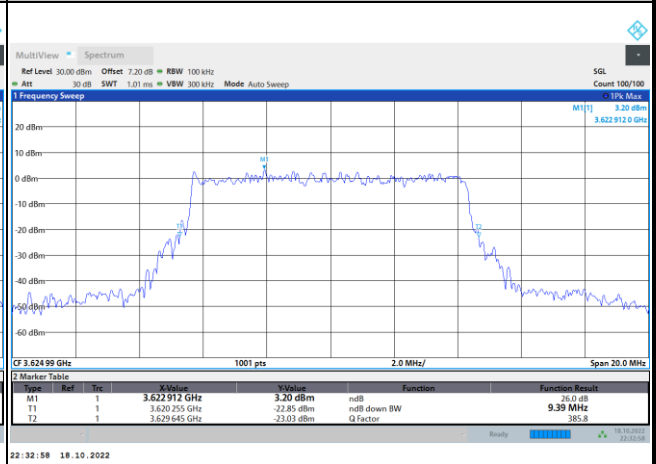

FR1 N77 / 10MHz / CP OFDM / Middle Channel / Full RB

QPSK

16QAM

64QAM

256QAM

FR1 N77 / 15MHz / CP OFDM / Middle Channel / Full RB

QPSK

16QAM