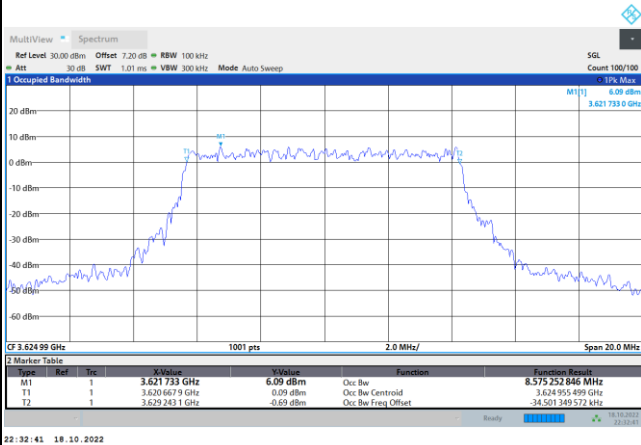

FR1 N77 / 10MHz / CP OFDM / Middle Channel / Full RB

QPSK

16QAM

64QAM

256QAM

FR1 N77 / 15MHz / CP OFDM / Middle Channel / Full RB

QPSK

16QAM