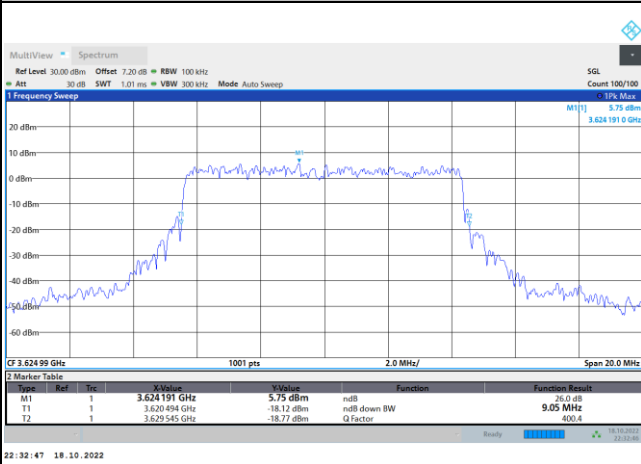

FR1 N77 / 10MHz / CP OFDM / Middle Channel / Full RB

QPSK

16QAM

64QAM

256QAM

FR1 N77 / 15MHz / CP OFDM / Middle Channel / Full RB

QPSK

16QAM