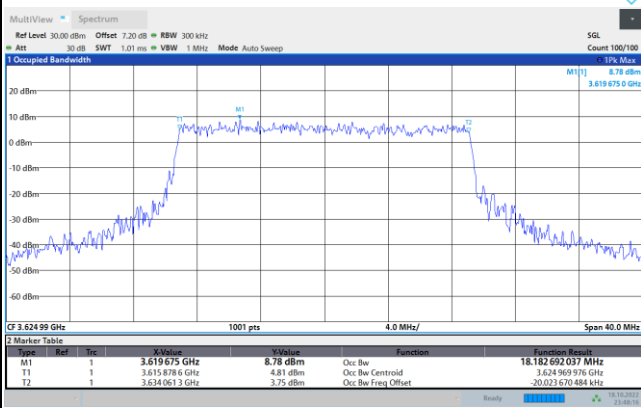

64QAM

256QAM

FR1 N77 / 20MHz / CP OFDM / Middle Channel / Full RB

QPSK

16QAM

64QAM

256QAM

FR1 N77 / 30MHz / CP OFDM / Middle Channel / Full RB