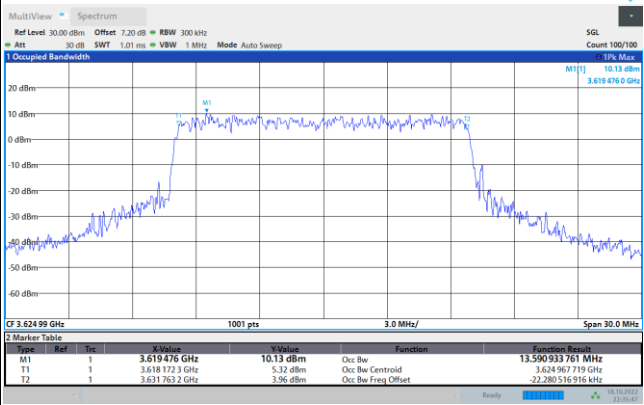

FR1 N77 / 10MHz / CP OFDM / Middle Channel / Full RB

QPSK

16QAM

64QAM

256QAM

FR1 N77 / 15MHz / CP OFDM / Middle Channel / Full RB

QPSK

16QAM