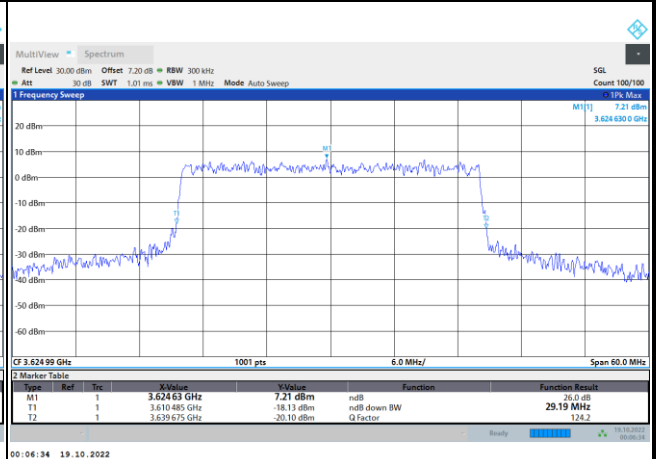

FR1 N77 / 30MHz / CP OFDM / Middle Channel / Full RB

QPSK

16QAM

64QAM

256QAM