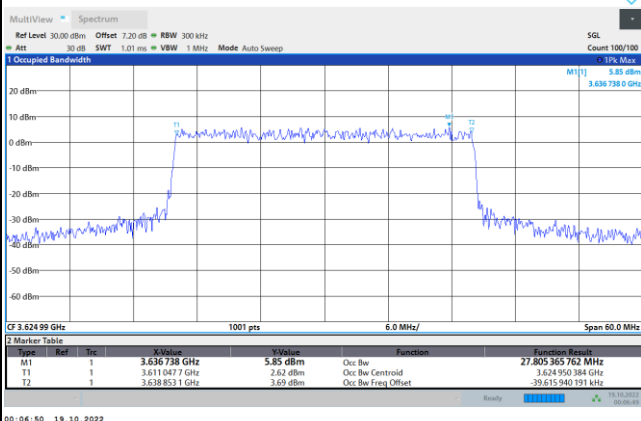

64QAM

256QAM