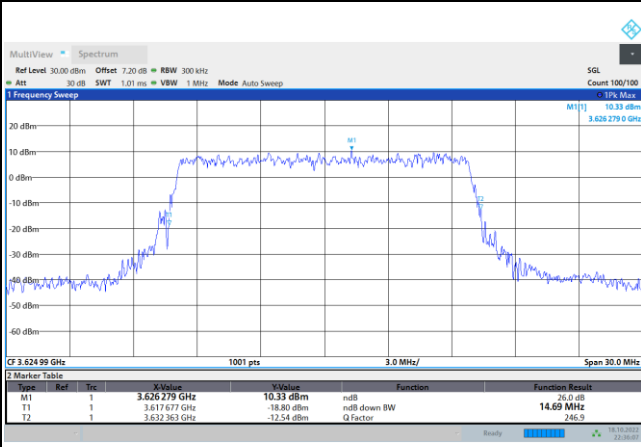

FR1 N77 / 10MHz / CP OFDM / Middle Channel / Full RB

QPSK

16QAM

64QAM

256QAM

FR1 N77 / 15MHz / CP OFDM / Middle Channel / Full RB

QPSK

16QAM