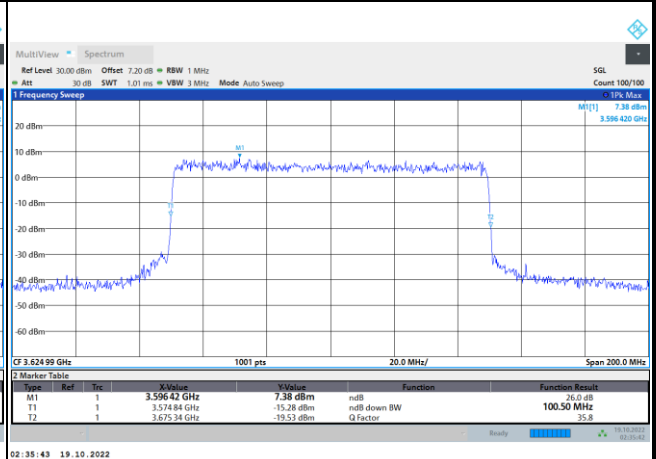

64QAM

256QAM

FR1 N77 / 100MHz / CP OFDM / Middle Channel / Full RB

QPSK

16QAM

64QAM

256QAM

Occupied Bandwidth