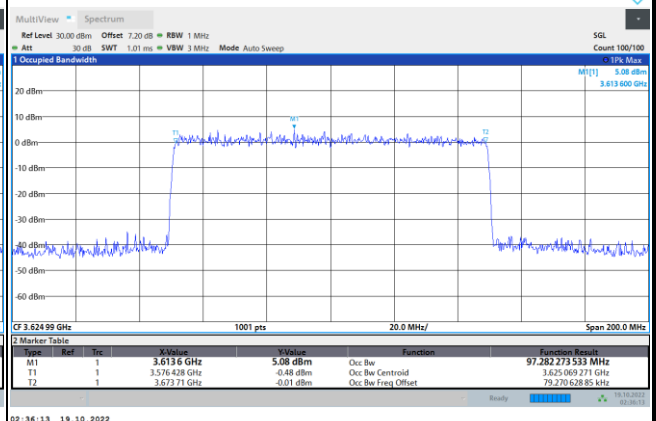

64QAM

256QAM

FR1 N77 / 100MHz / CP OFDM / Middle Channel / Full RB

QPSK

16QAM

64QAM

256QAM

Unwanted Emission (MASK)