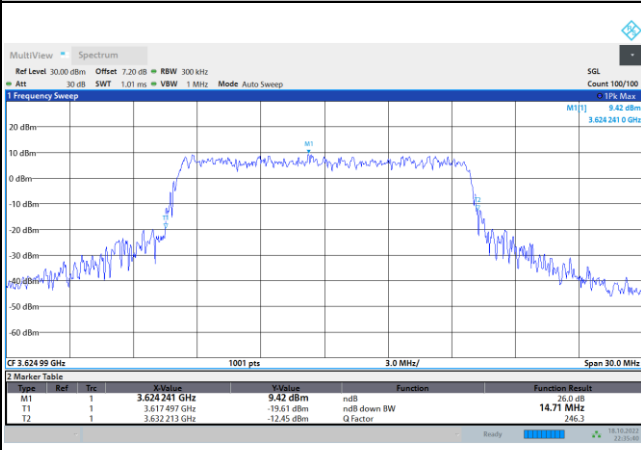

64QAM

256QAM