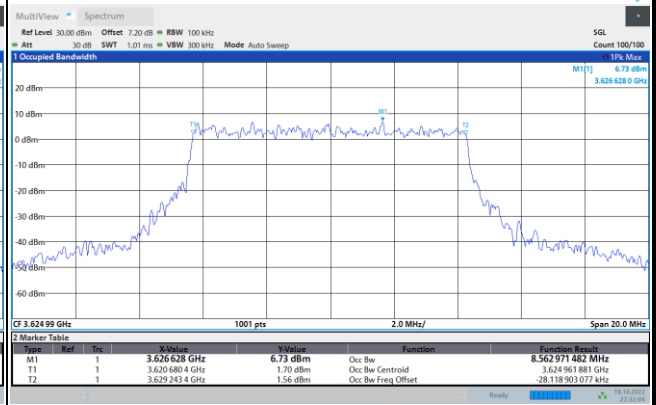

FR1 N77 / 10MHz / CP OFDM / Middle Channel / Full RB

QPSK

16QAM