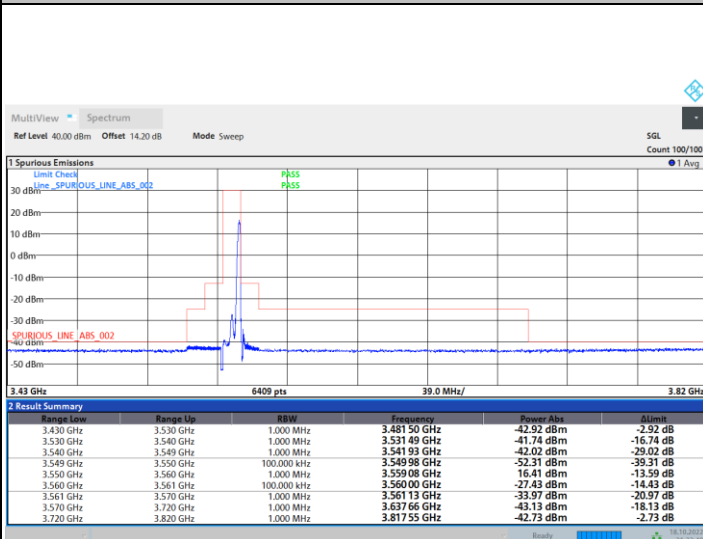

64QAM

256QAM

FR1 N77 / 100MHz / CP OFDM / Middle Channel / Full RB

QPSK

16QAM

64QAM

256QAM

Unwanted Emission (MASK)

FR1 N77 / 10MHz / CP OFDM / QPSK

Lowest Channel

1RB0

1RBmax

20:37:30 18.10.2022

21:23:50 18.10.2022

Full RB

21:25:50 18.10.2022