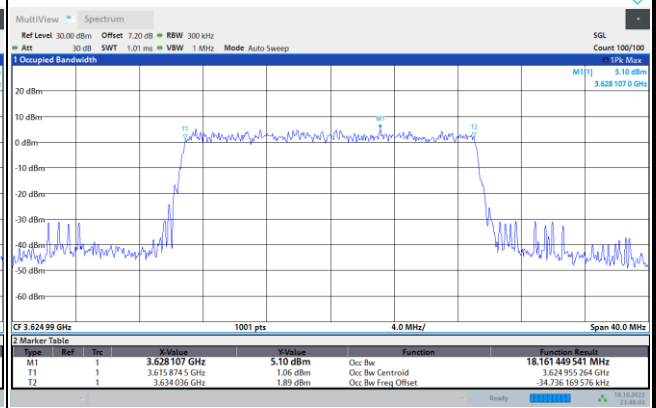

64QAM

256QAM

FR1 N77 / 20MHz / CP OFDM / Middle Channel / Full RB

QPSK

16QAM

64QAM

256QAM

FR1 N77 / 30MHz / CP OFDM / Middle Channel / Full RB