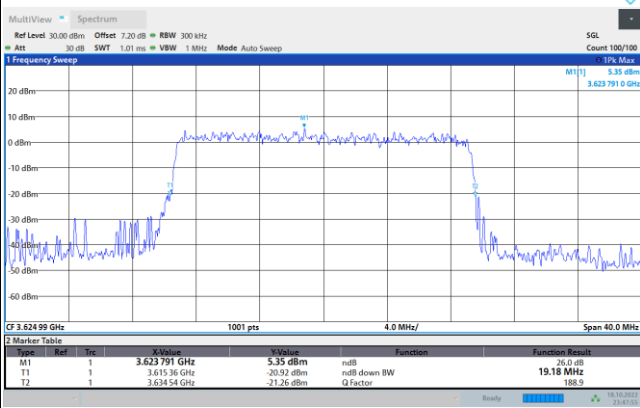

64QAM

256QAM

FR1 N77 / 20MHz / CP OFDM / Middle Channel / Full RB

QPSK

16QAM

64QAM

256QAM

FR1 N77 / 30MHz / CP OFDM / Middle Channel / Full RB