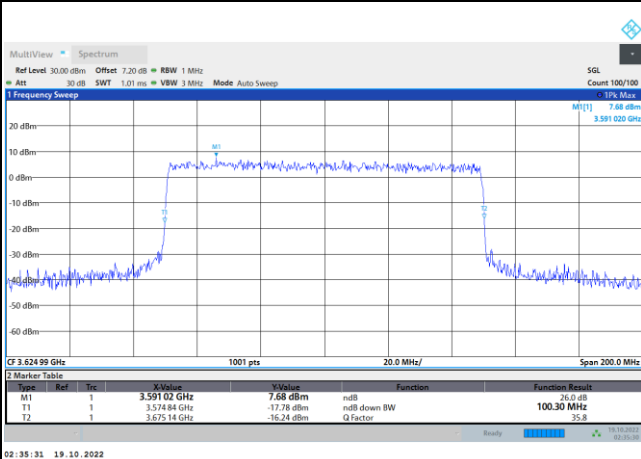

64QAM

256QAM

FR1 N77 / 100MHz / CP OFDM / Middle Channel / Full RB

QPSK

16QAM

64QAM

256QAM

Occupied Bandwidth