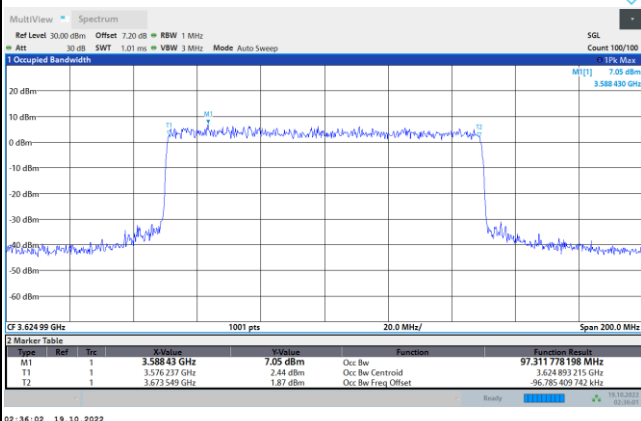

64QAM

256QAM

FR1 N77 / 100MHz / CP OFDM / Middle Channel / Full RB

QPSK

16QAM

64QAM

256QAM

Unwanted Emission (MASK)