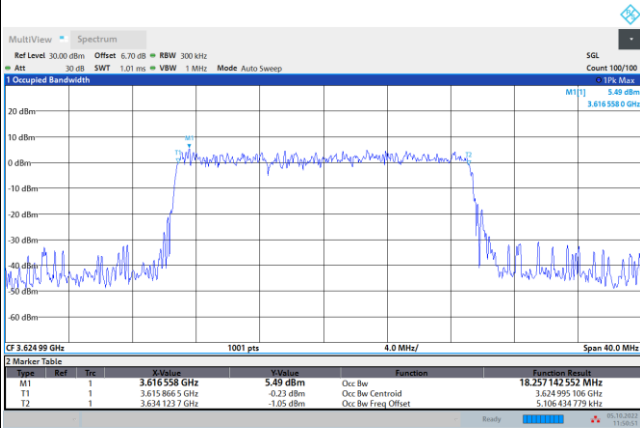

FR1 N77 / 20MHz / CP OFDM / Middle Channel / Full RB

QPSK

16QAM

64QAM

256QAM

FR1 N77 / 30MHz / DFT-S OFDM / Middle Channel / Full RB

PI/2 BPSK

FR1 N77 / 30MHz / CP OFDM / Middle Channel / Full RB