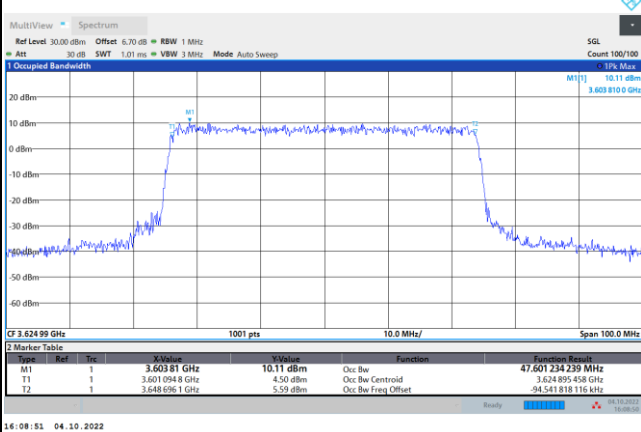

16QAM

64QAM

256QAM

FR1 N77 / 50MHz / DFT-S OFDM / Middle Channel / Full RB

PI/2 BPSK

FR1 N77 / 50MHz / CP OFDM / Middle Channel / Full RB

QPSK

16QAM