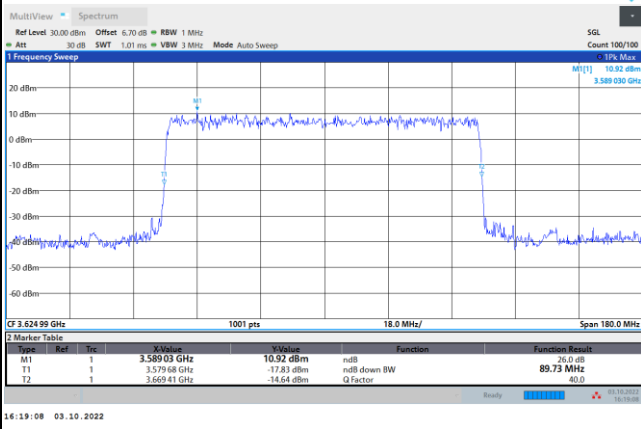

FR1 N77 / 80MHz / DFT-S OFDM / Middle Channel / Full RB

PI/2 BPSK

FR1 N77 / 80MHz / CP OFDM / Middle Channel / Full RB

QPSK

16QAM

64QAM

256QAM

FR1 N77 / 90MHz / DFT-S OFDM / Middle Channel / Full RB

PI/2 BPSK

FR1 N77 / 90MHz / CP OFDM / Middle Channel / Full RB

QPSK

16QAM

64QAM

256QAM

FR1 N77 / 100MHz / DFT-S OFDM / Middle Channel / Full RB

PI/2 BPSK