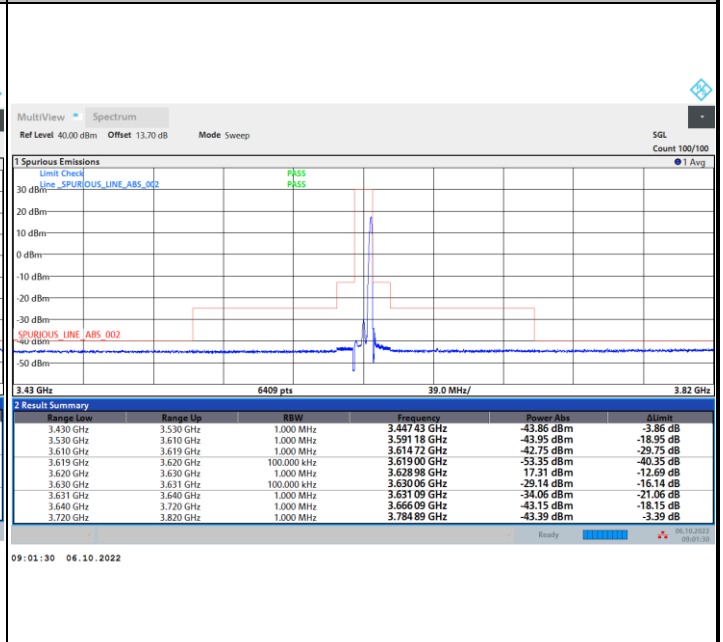

## Lowest Channel

1RB0

1RBmax

## Full RB

FR1 N77 / 10MHz / DFT-S OFDM / PI/2 BPSK

Middle Channel

1RB0

1RBmax

Full RB

FR1 N77 / 10MHz / DFT-S OFDM / PI/2 BPSK

Highest Channel