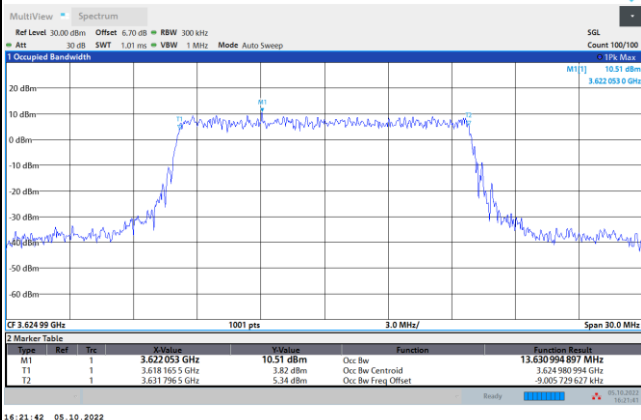

FR1 N77 / 15MHz / CP OFDM / Middle Channel / Full RB

QPSK