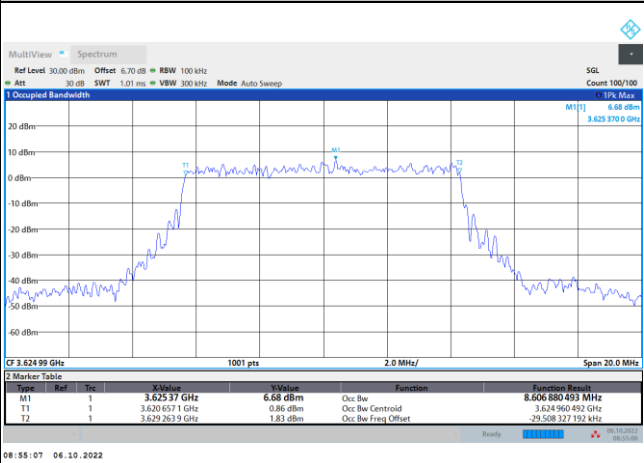

FR1 N77 / 10MHz / DFT-S OFDM / Middle Channel / Full RB

PI/2 BPSK

FR1 N77 / 10MHz / CP OFDM / Middle Channel / Full RB

QPSK

16QAM

64QAM

256QAM

FR1 N77 / 15MHz / DFT-S OFDM / Middle Channel / Full RB