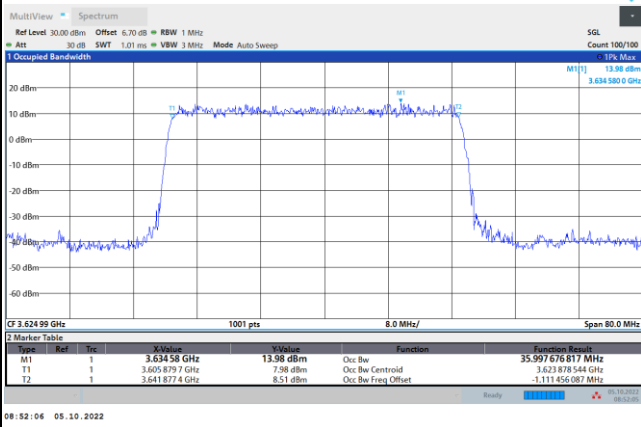

QPSK

16QAM

64QAM

256QAM

FR1 N77 / 40MHz / DFT-S OFDM / Middle Channel / Full RB

PI/2 BPSK

FR1 N77 / 40MHz / CP OFDM / Middle Channel / Full RB

QPSK