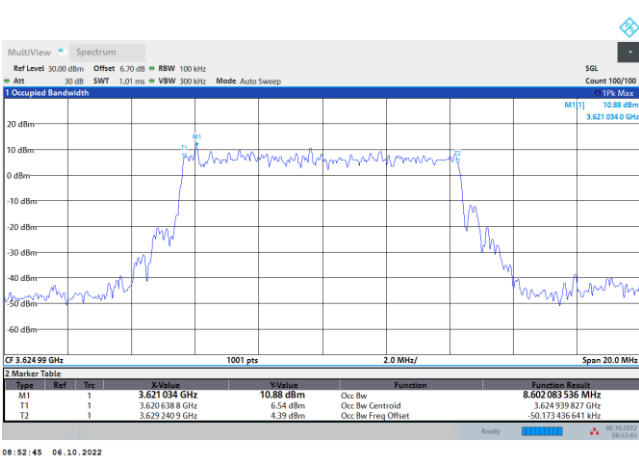

FR1 N77 / 10MHz / DFT-S OFDM / Middle Channel / Full RB

PI/2 BPSK