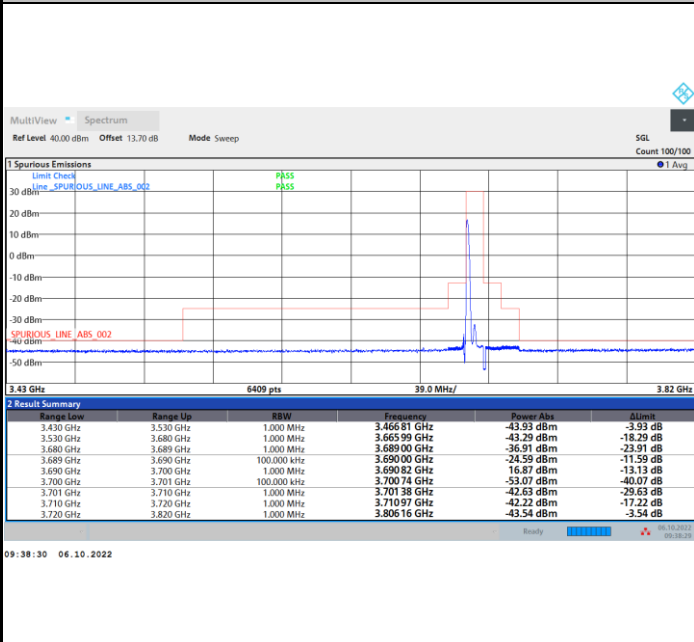

FR1 N77 / 10MHz / DFT-S OFDM / PI/2 BPSK

Highest Channel

1RB0

1RBmax