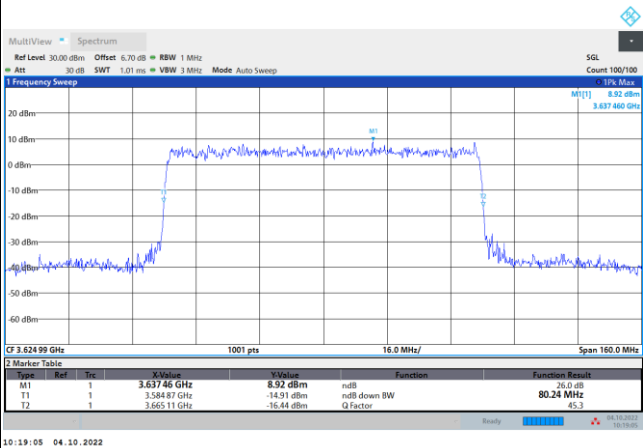

FR1 N77 / 80MHz / DFT-S OFDM / Middle Channel / Full RB

PI/2 BPSK

FR1 N77 / 80MHz / CP OFDM / Middle Channel / Full RB

QPSK

16QAM

64QAM

256QAM

FR1 N77 / 90MHz / DFT-S OFDM / Middle Channel / Full RB