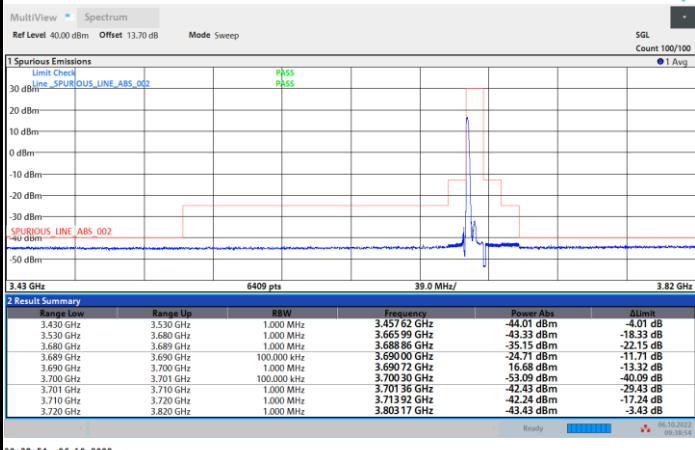

FR1 N77 / 10MHz / DFT-S OFDM / QPSK

Highest Channel

1RB0

1RBmax