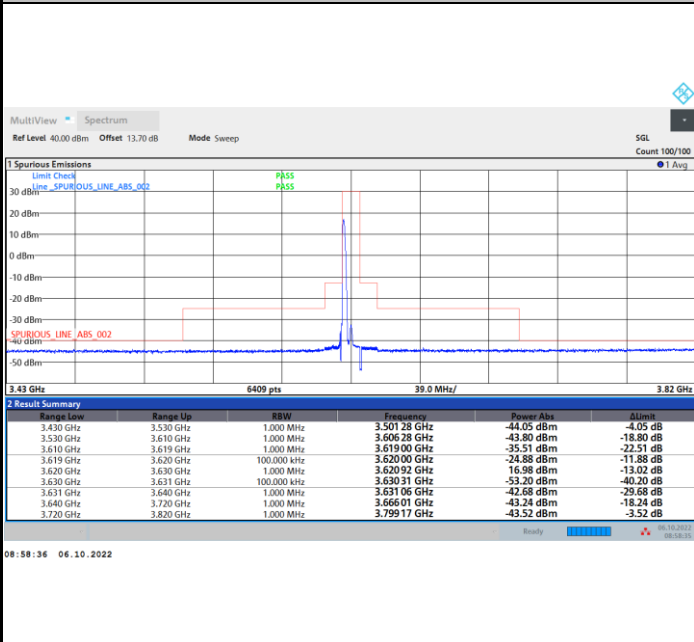

## Lowest Channel

1RB0

1RBmax

## Full RB

FR1 N77 / 10MHz / DFT-S OFDM / PI/2 BPSK

Middle Channel

1RB0

1RBmax

Full RB

FR1 N77 / 10MHz / DFT-S OFDM / PI/2 BPSK

Highest Channel