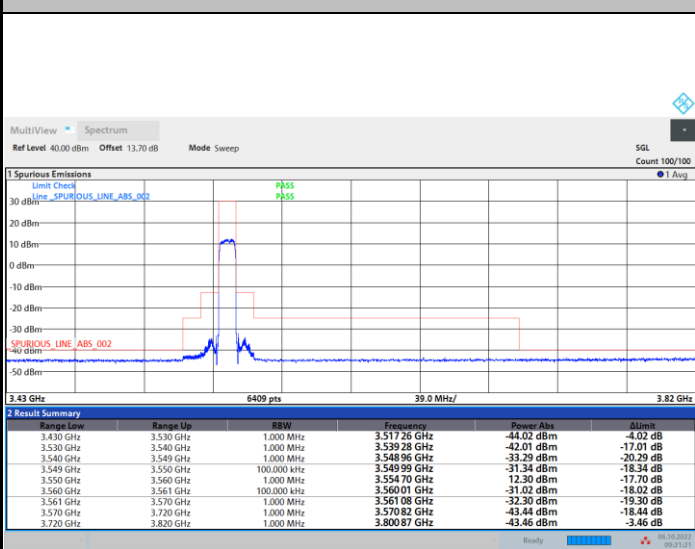

Unwanted Emission (MASK)

FR1 N77 / 10MHz / DFT-S OFDM / PI/2 BPSK

Lowest Channel

1RB0

1RBmax

Full RB