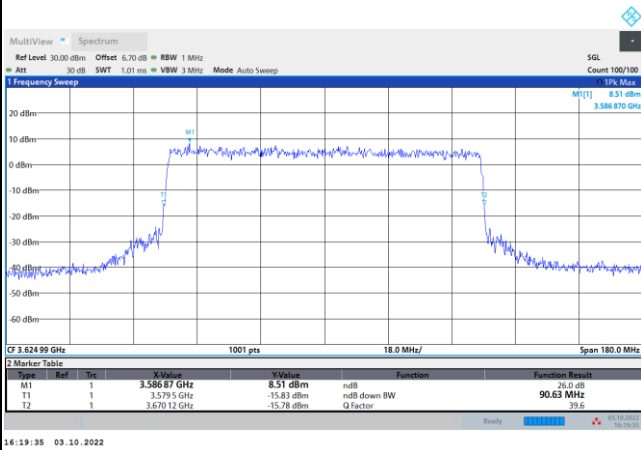

FR1 N77 / 90MHz / CP OFDM / Middle Channel / Full RB

QPSK