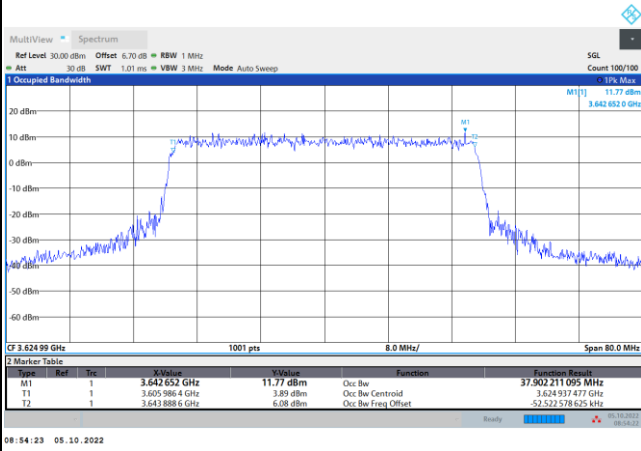

FR1 N77 / 40MHz / DFT-S OFDM / Middle Channel / Full RB

PI/2 BPSK

FR1 N77 / 40MHz / CP OFDM / Middle Channel / Full RB

QPSK

16QAM

64QAM

256QAM