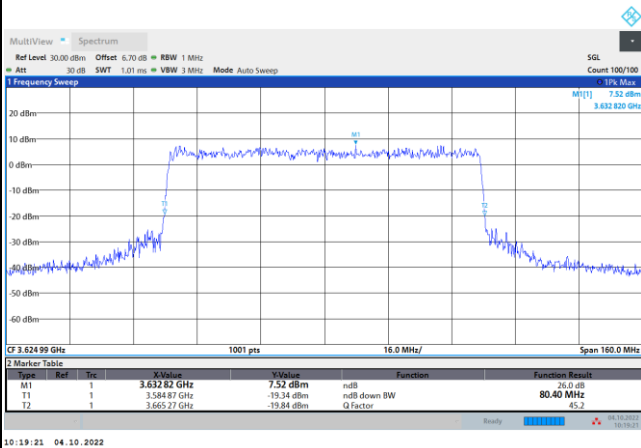

FR1 N77 / 80MHz / DFT-S OFDM / Middle Channel / Full RB

PI/2 BPSK

FR1 N77 / 80MHz / CP OFDM / Middle Channel / Full RB

QPSK

16QAM

64QAM

256QAM

FR1 N77 / 90MHz / DFT-S OFDM / Middle Channel / Full RB