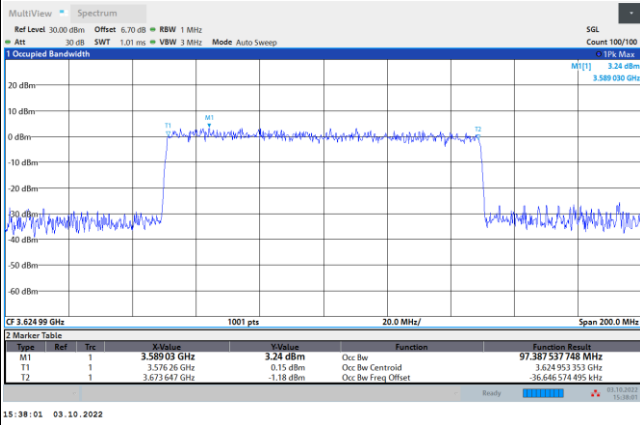

FR1 N77 / 100MHz / DFT-S OFDM / Middle Channel / Full RB

PI/2 BPSK

FR1 N77 / 100MHz / CP OFDM / Middle Channel / Full RB

QPSK

16QAM

64QAM

256QAM