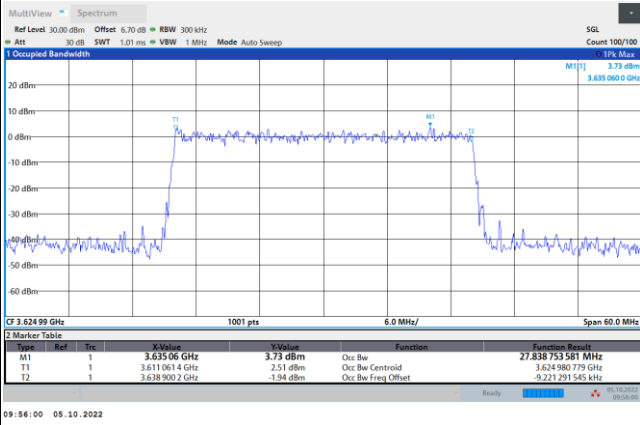

QPSK

16QAM

64QAM

256QAM

FR1 N77 / 40MHz / DFT-S OFDM / Middle Channel / Full RB

PI/2 BPSK

FR1 N77 / 40MHz / CP OFDM / Middle Channel / Full RB

QPSK