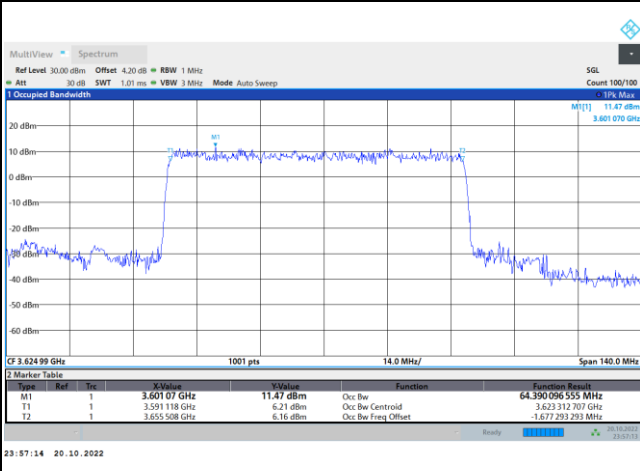

FR1 N77 / 70MHz / DFT-S OFDM / Middle Channel / Full RB

PI/2 BPSK