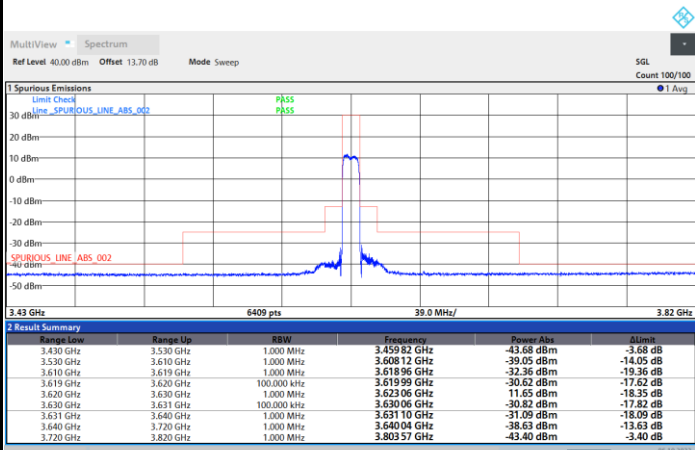

FR1 N77 / 10MHz / DFT-S OFDM / QPSK

Middle Channel

1RB0

1RBmax

Full RB

FR1 N77 / 10MHz / DFT-S OFDM / QPSK

Highest Channel

1RB0