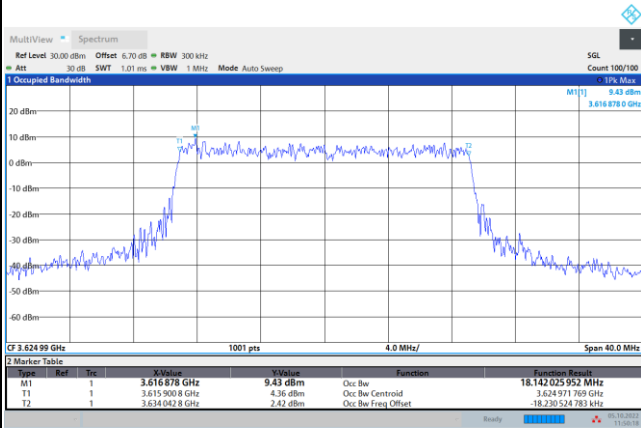

FR1 N77 / 20MHz / CP OFDM / Middle Channel / Full RB

QPSK

16QAM

64QAM

256QAM

FR1 N77 / 30MHz / DFT-S OFDM / Middle Channel / Full RB

PI/2 BPSK

FR1 N77 / 30MHz / CP OFDM / Middle Channel / Full RB