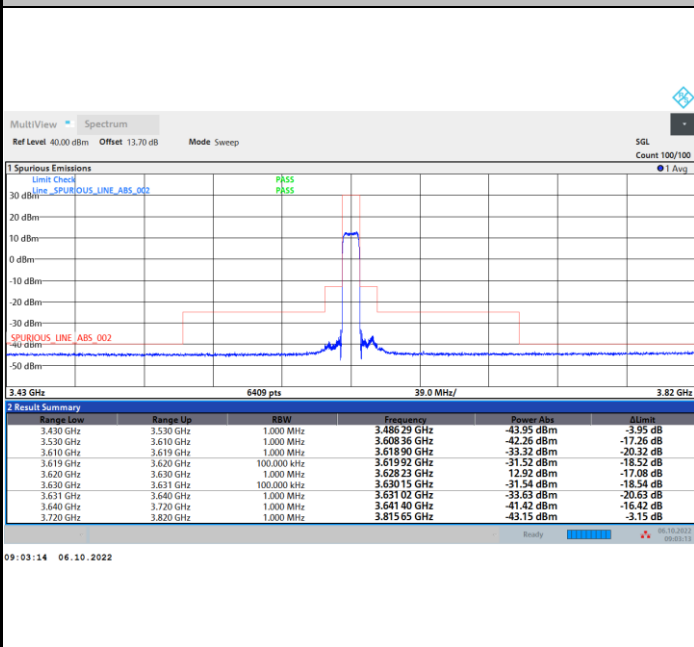

## Lowest Channel

1RB0

1RBmax

## Full RB

FR1 N77 / 10MHz / DFT-S OFDM / PI/2 BPSK

Middle Channel

1RB0

1RBmax

Full RB

FR1 N77 / 10MHz / DFT-S OFDM / PI/2 BPSK

Highest Channel