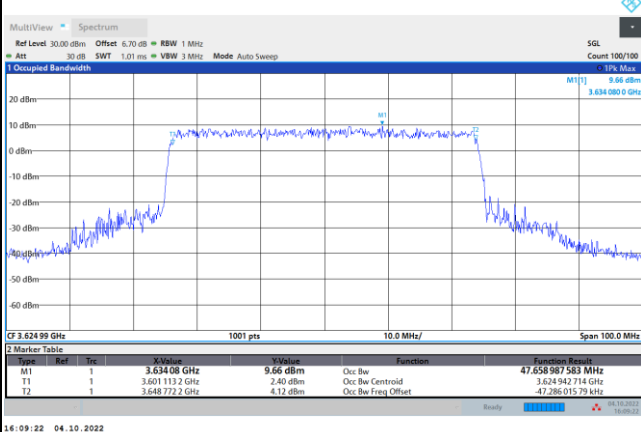

FR1 N77 / 50MHz / DFT-S OFDM / Middle Channel / Full RB

PI/2 BPSK

FR1 N77 / 50MHz / CP OFDM / Middle Channel / Full RB

QPSK

16QAM

64QAM

256QAM