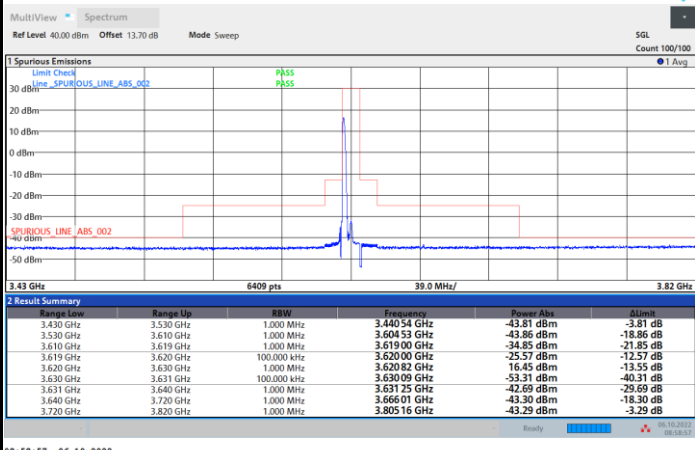

FR1 N77 / 10MHz / DFT-S OFDM / QPSK

Middle Channel

1RB0

1RBmax