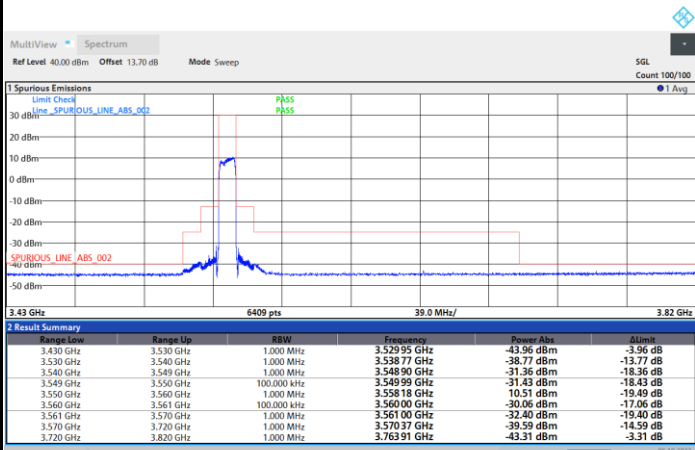

1RB0

1RBmax

Full RB

FR1 N77 / 10MHz / DFT-S OFDM / QPSK

Lowest Channel

1RB0

1RBmax

Full RB