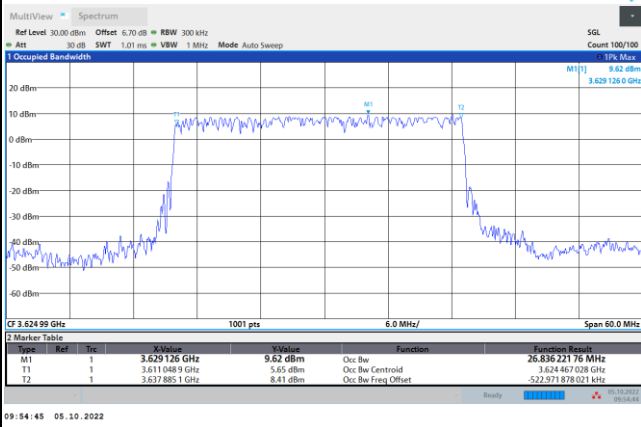

FR1 N77 / 20MHz / CP OFDM / Middle Channel / Full RB

QPSK

16QAM

64QAM

256QAM

FR1 N77 / 30MHz / DFT-S OFDM / Middle Channel / Full RB

PI/2 BPSK

FR1 N77 / 30MHz / CP OFDM / Middle Channel / Full RB