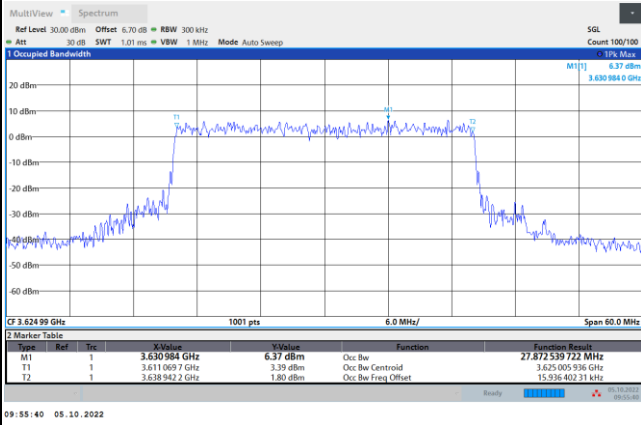

FR1 N77 / 30MHz / DFT-S OFDM / Middle Channel / Full RB

PI/2 BPSK

FR1 N77 / 30MHz / CP OFDM / Middle Channel / Full RB

QPSK

16QAM

64QAM

256QAM