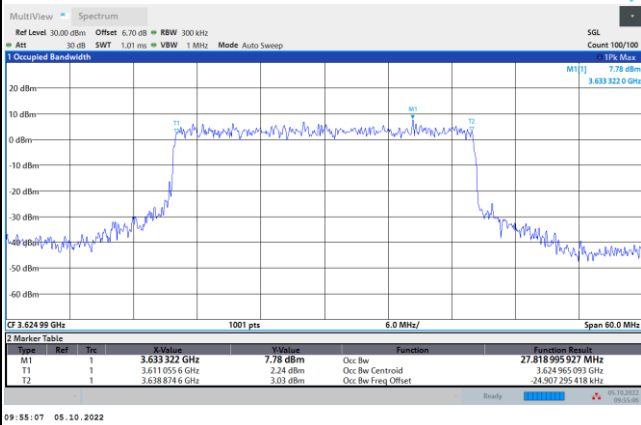

FR1 N77 / 30MHz / DFT-S OFDM / Middle Channel / Full RB

PI/2 BPSK

FR1 N77 / 30MHz / CP OFDM / Middle Channel / Full RB

QPSK

16QAM

64QAM

256QAM