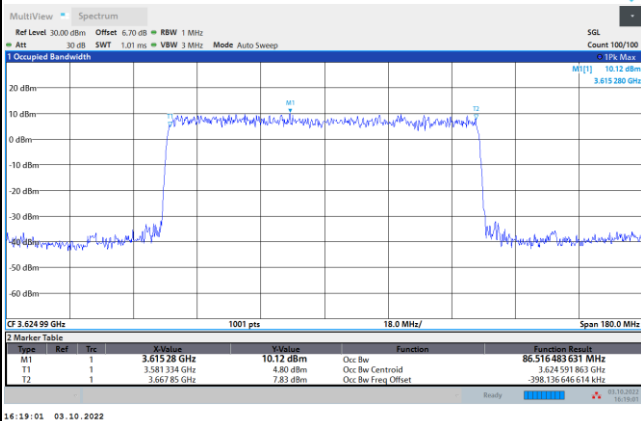

FR1 N77 / 90MHz / DFT-S OFDM / Middle Channel / Full RB

PI/2 BPSK