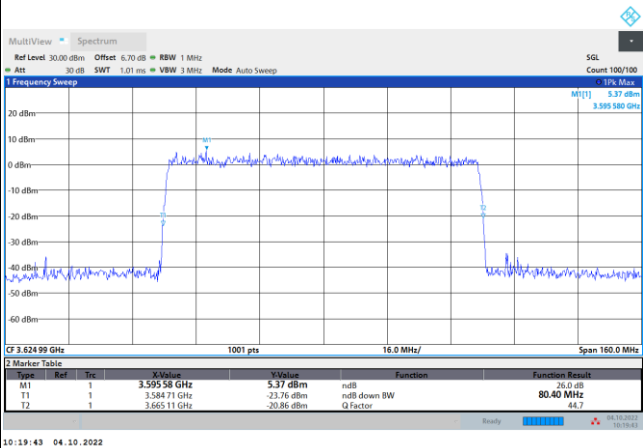

FR1 N77 / 80MHz / DFT-S OFDM / Middle Channel / Full RB

PI/2 BPSK

FR1 N77 / 80MHz / CP OFDM / Middle Channel / Full RB

QPSK

16QAM

64QAM

256QAM

FR1 N77 / 90MHz / DFT-S OFDM / Middle Channel / Full RB