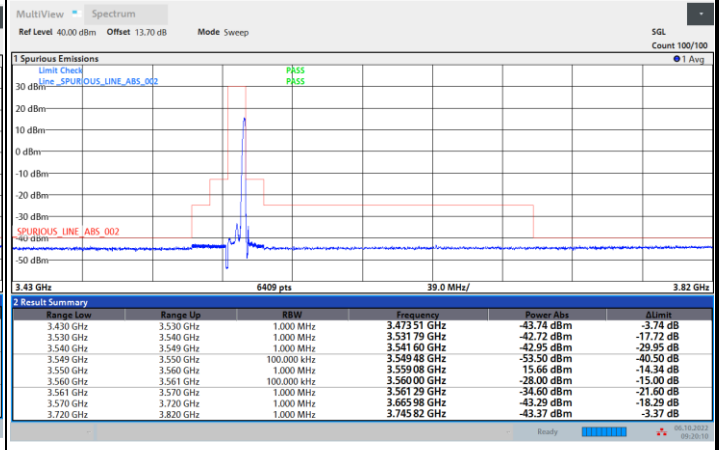

1RB0

1RBmax

Full RB

FR1 N77 / 10MHz / DFT-S OFDM / QPSK

Lowest Channel

1RB0

1RBmax

Full RB