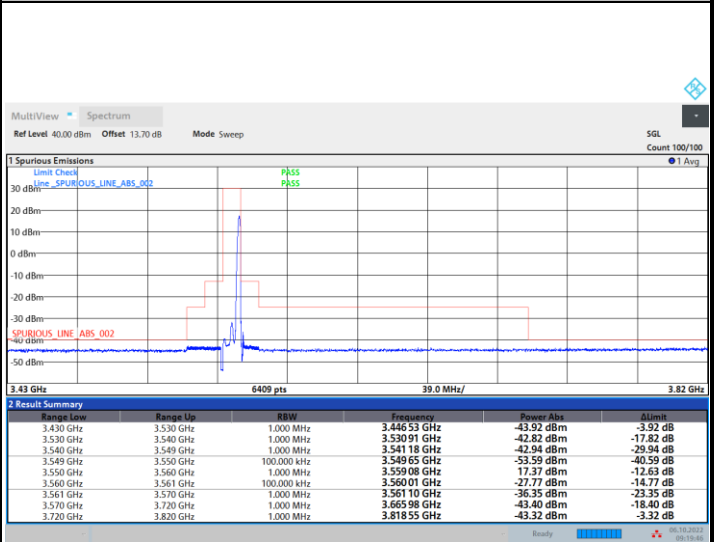

## Lowest Channel

1RB0

1RBmax