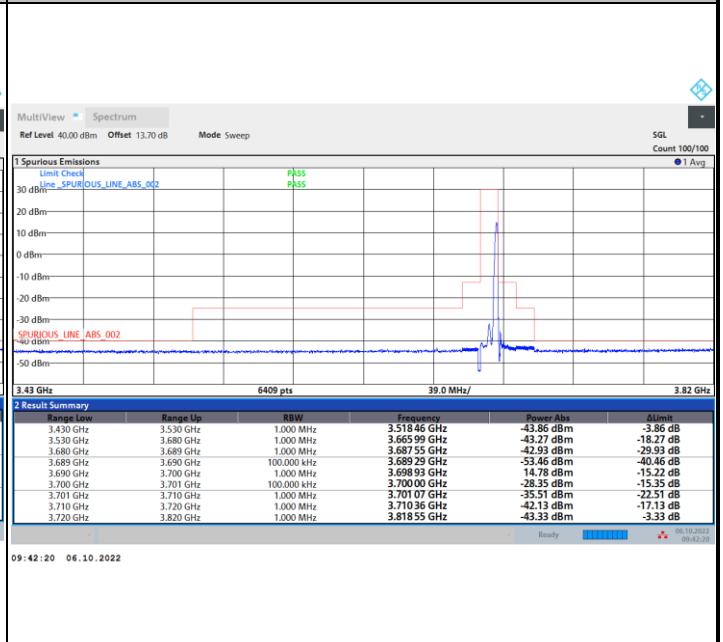

FR1 N77 / 10MHz / DFT-S OFDM / PI/2 BPSK

Highest Channel

1RB0

1RBmax