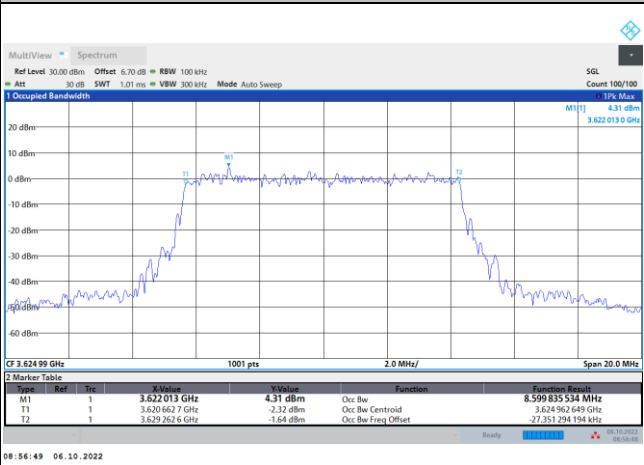

FR1 N77 / 10MHz / DFT-S OFDM / Middle Channel / Full RB

PI/2 BPSK

FR1 N77 / 10MHz / CP OFDM / Middle Channel / Full RB

QPSK

16QAM

64QAM

256QAM

FR1 N77 / 15MHz / DFT-S OFDM / Middle Channel / Full RB