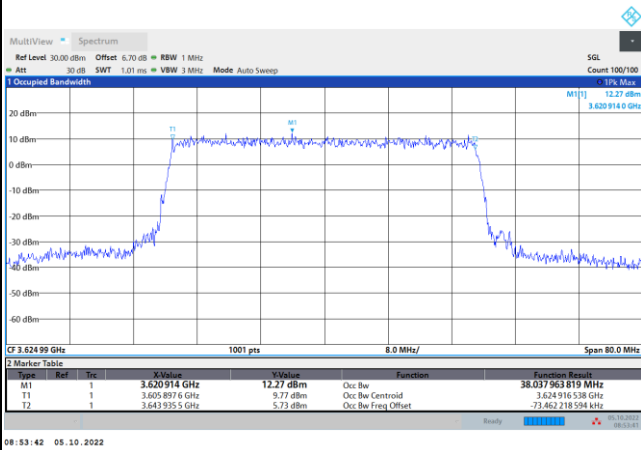

QPSK

16QAM

64QAM

256QAM

FR1 N77 / 40MHz / DFT-S OFDM / Middle Channel / Full RB

PI/2 BPSK

FR1 N77 / 40MHz / CP OFDM / Middle Channel / Full RB

QPSK