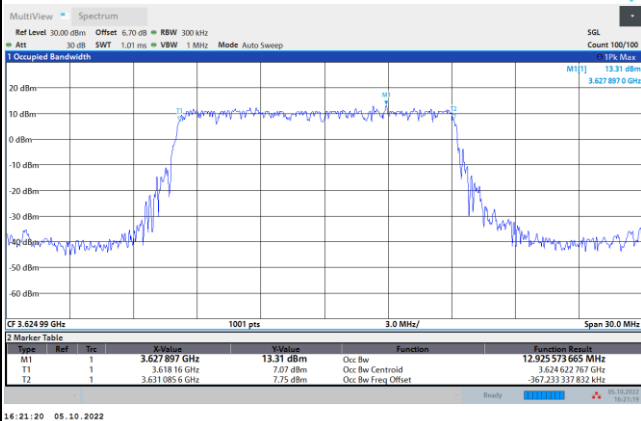

FR1 N77 / 15MHz / DFT-S OFDM / Middle Channel / Full RB

PI/2 BPSK