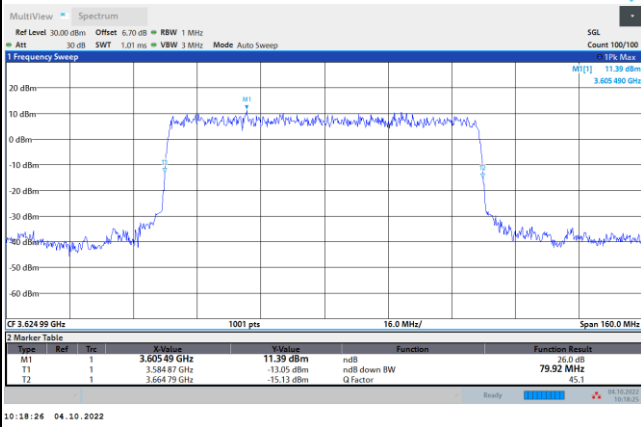

FR1 N77 / 80MHz / DFT-S OFDM / Middle Channel / Full RB

PI/2 BPSK

FR1 N77 / 80MHz / CP OFDM / Middle Channel / Full RB

QPSK

16QAM

64QAM

256QAM

FR1 N77 / 90MHz / DFT-S OFDM / Middle Channel / Full RB

PI/2 BPSK

FR1 N77 / 90MHz / CP OFDM / Middle Channel / Full RB

QPSK

16QAM

64QAM

256QAM

FR1 N77 / 100MHz / DFT-S OFDM / Middle Channel / Full RB

PI/2 BPSK