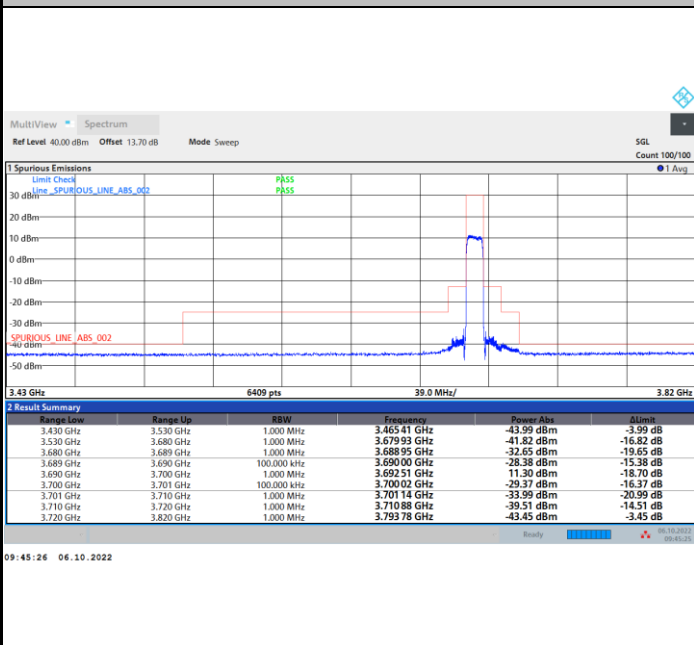

FR1 N77 / 10MHz / DFT-S OFDM / PI/2 BPSK

Highest Channel

1RB0

1RBmax

Full RB