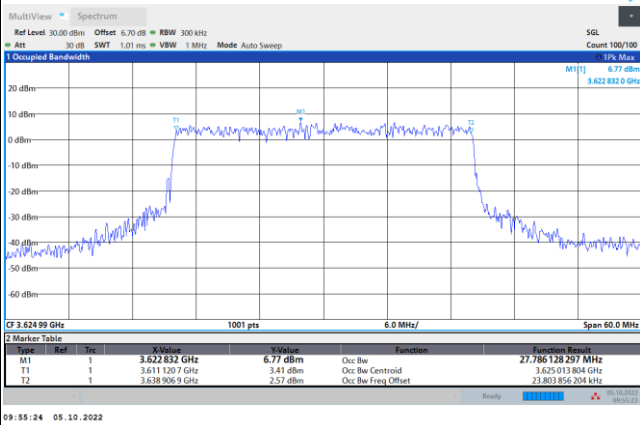

FR1 N77 / 30MHz / DFT-S OFDM / Middle Channel / Full RB

PI/2 BPSK

FR1 N77 / 30MHz / CP OFDM / Middle Channel / Full RB

QPSK

16QAM

64QAM

256QAM