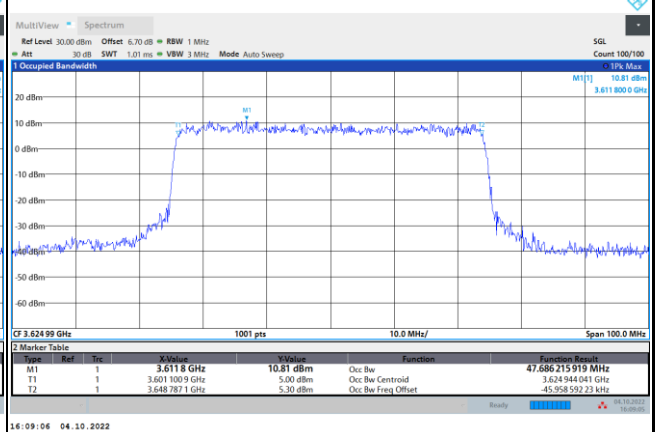

16QAM

64QAM

256QAM

FR1 N77 / 50MHz / DFT-S OFDM / Middle Channel / Full RB

PI/2 BPSK

FR1 N77 / 50MHz / CP OFDM / Middle Channel / Full RB

QPSK

16QAM