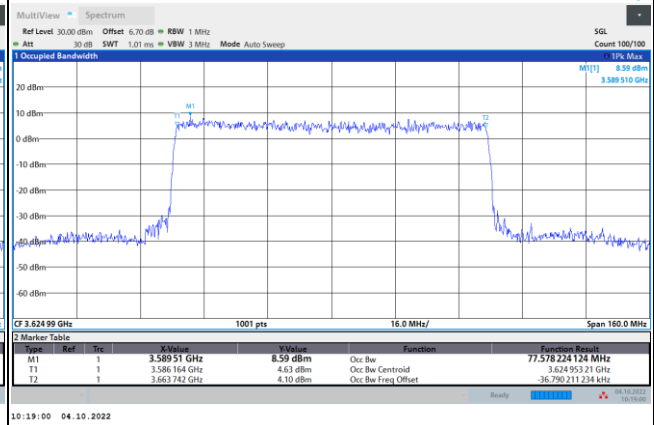

FR1 N77 / 80MHz / DFT-S OFDM / Middle Channel / Full RB

PI/2 BPSK

FR1 N77 / 80MHz / CP OFDM / Middle Channel / Full RB

QPSK

16QAM

64QAM

256QAM

FR1 N77 / 90MHz / DFT-S OFDM / Middle Channel / Full RB