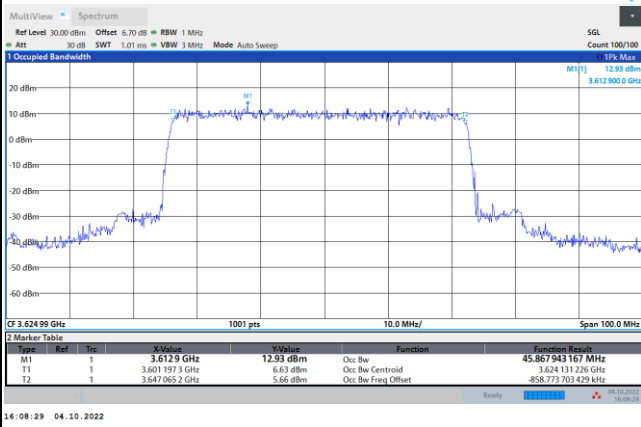

16QAM

64QAM

256QAM

FR1 N77 / 50MHz / DFT-S OFDM / Middle Channel / Full RB

PI/2 BPSK

FR1 N77 / 50MHz / CP OFDM / Middle Channel / Full RB

QPSK

16QAM