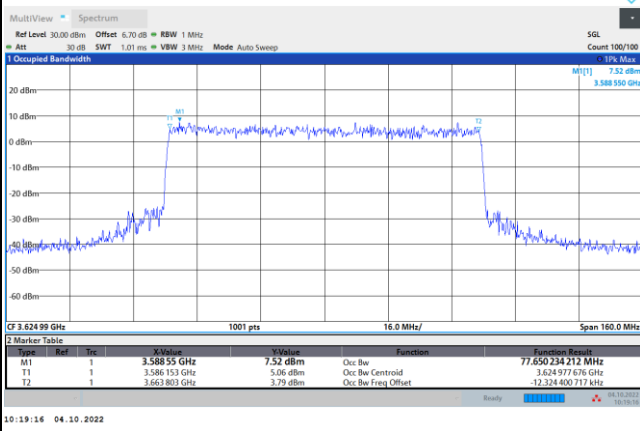

FR1 N77 / 80MHz / DFT-S OFDM / Middle Channel / Full RB

PI/2 BPSK

FR1 N77 / 80MHz / CP OFDM / Middle Channel / Full RB

QPSK

16QAM

64QAM

256QAM

FR1 N77 / 90MHz / DFT-S OFDM / Middle Channel / Full RB