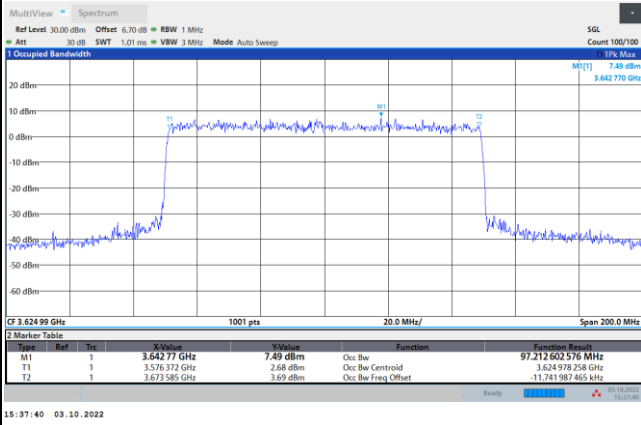

FR1 N77 / 100MHz / DFT-S OFDM / Middle Channel / Full RB

PI/2 BPSK

FR1 N77 / 100MHz / CP OFDM / Middle Channel / Full RB

QPSK

16QAM

64QAM

256QAM