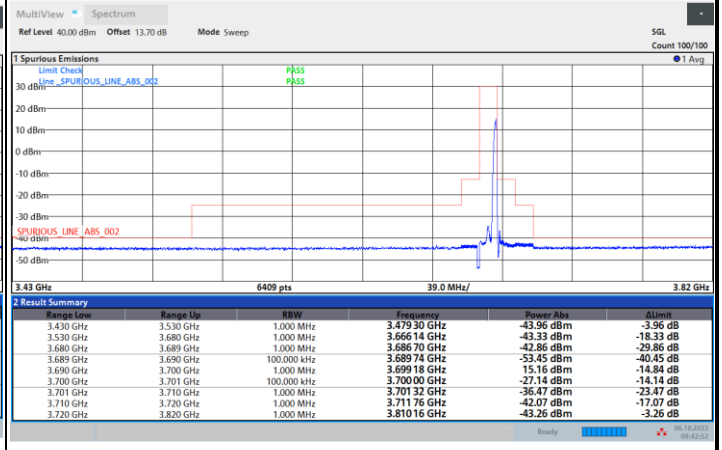

FR1 N77 / 10MHz / DFT-S OFDM / QPSK

Highest Channel

1RB0

1RBmax