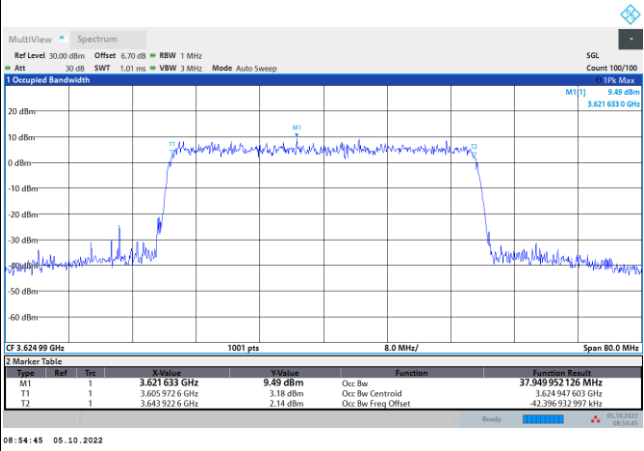

FR1 N77 / 40MHz / DFT-S OFDM / Middle Channel / Full RB

PI/2 BPSK

FR1 N77 / 40MHz / CP OFDM / Middle Channel / Full RB

QPSK

16QAM

64QAM

256QAM