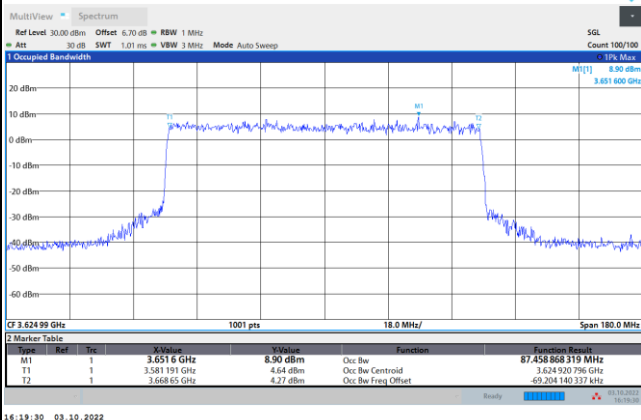

FR1 N77 / 90MHz / CP OFDM / Middle Channel / Full RB

QPSK