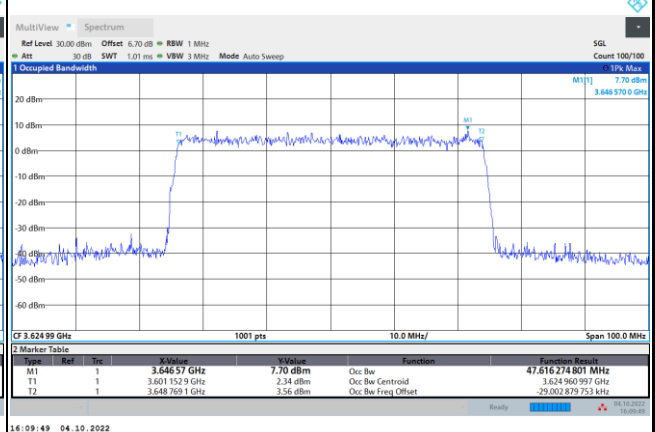

FR1 N77 / 50MHz / DFT-S OFDM / Middle Channel / Full RB

PI/2 BPSK

FR1 N77 / 50MHz / CP OFDM / Middle Channel / Full RB

QPSK

16QAM

64QAM

256QAM