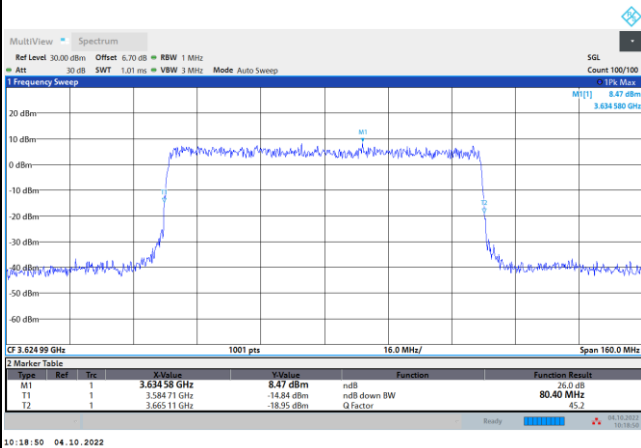

FR1 N77 / 80MHz / DFT-S OFDM / Middle Channel / Full RB

PI/2 BPSK

FR1 N77 / 80MHz / CP OFDM / Middle Channel / Full RB

QPSK

16QAM

64QAM

256QAM

FR1 N77 / 90MHz / DFT-S OFDM / Middle Channel / Full RB