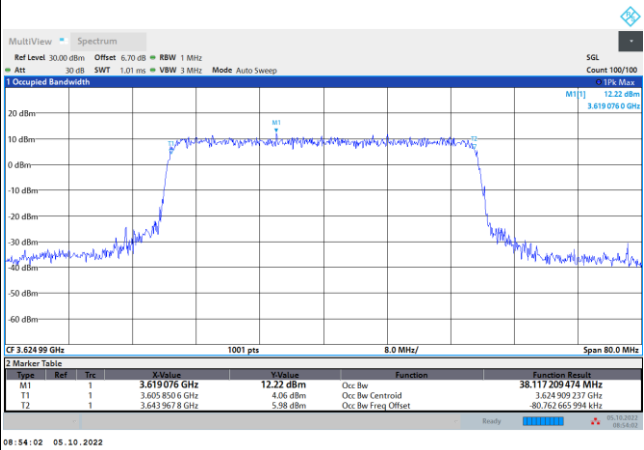

FR1 N77 / 40MHz / DFT-S OFDM / Middle Channel / Full RB

PI/2 BPSK

FR1 N77 / 40MHz / CP OFDM / Middle Channel / Full RB

QPSK

16QAM

64QAM

256QAM