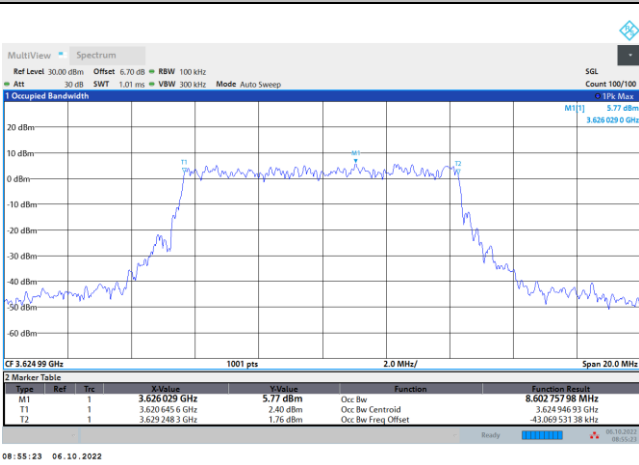

FR1 N77 / 10MHz / DFT-S OFDM / Middle Channel / Full RB

PI/2 BPSK

FR1 N77 / 10MHz / CP OFDM / Middle Channel / Full RB

QPSK

16QAM

64QAM

256QAM

FR1 N77 / 15MHz / DFT-S OFDM / Middle Channel / Full RB