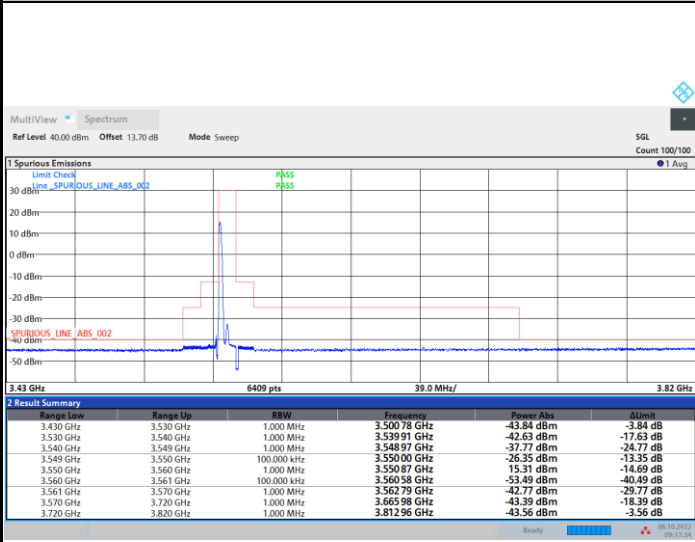

## Lowest Channel

1RB0

1RBmax