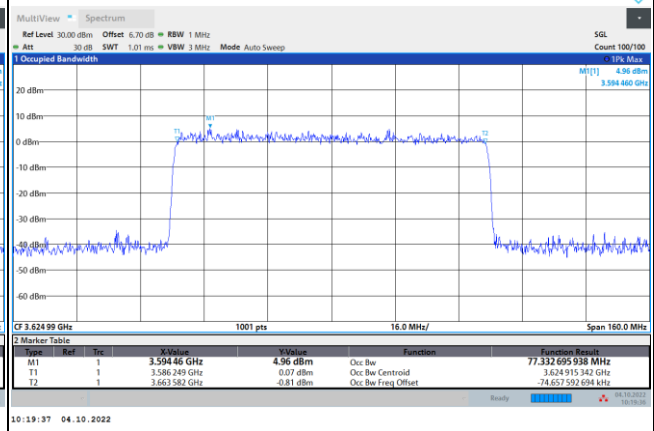

FR1 N77 / 80MHz / DFT-S OFDM / Middle Channel / Full RB

PI/2 BPSK

FR1 N77 / 80MHz / CP OFDM / Middle Channel / Full RB

QPSK

16QAM

64QAM

256QAM

FR1 N77 / 90MHz / DFT-S OFDM / Middle Channel / Full RB