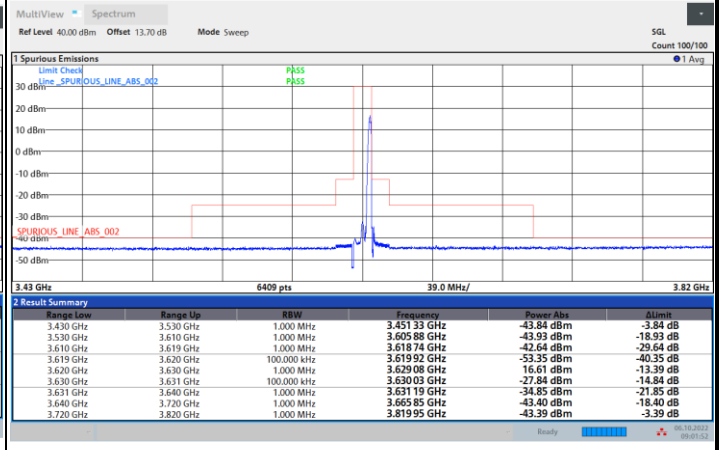

FR1 N77 / 10MHz / DFT-S OFDM / QPSK

Middle Channel

1RB0

1RBmax