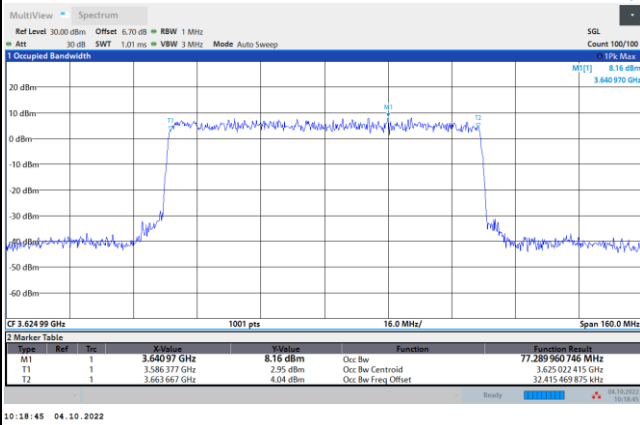

FR1 N77 / 80MHz / DFT-S OFDM / Middle Channel / Full RB

PI/2 BPSK

FR1 N77 / 80MHz / CP OFDM / Middle Channel / Full RB

QPSK

16QAM

64QAM

256QAM