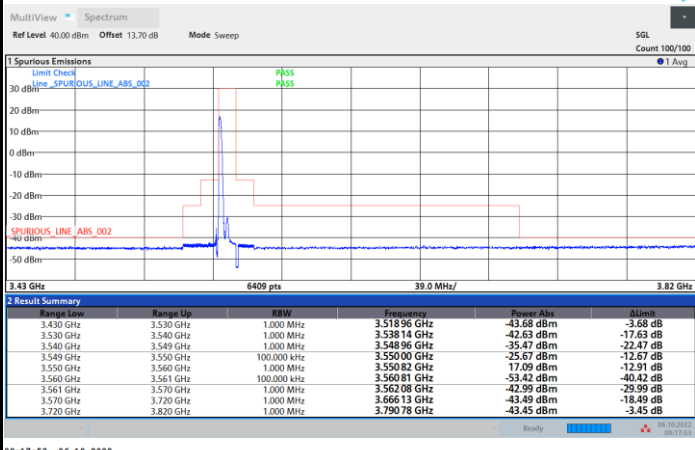

## Full RB

FR1 N77 / 10MHz / DFT-S OFDM / PI/2 BPSK

Middle Channel

1RB0

1RBmax

Full RB

FR1 N77 / 10MHz / DFT-S OFDM / PI/2 BPSK

Highest Channel

1RB0

1RBmax

Full RB

FR1 N77 / 10MHz / DFT-S OFDM / QPSK

Lowest Channel

1RB0

1RBmax

Full RB