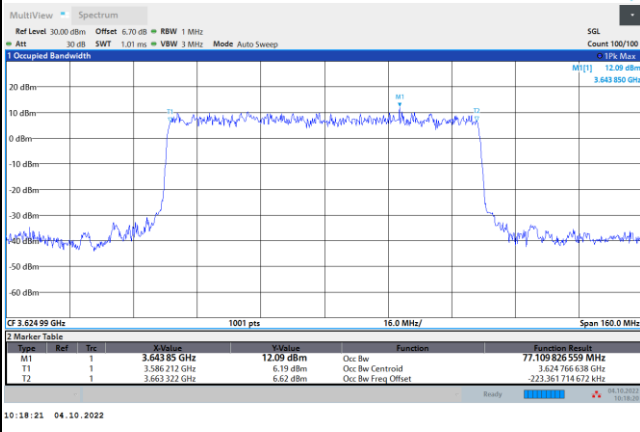

FR1 N77 / 80MHz / DFT-S OFDM / Middle Channel / Full RB

PI/2 BPSK

FR1 N77 / 80MHz / CP OFDM / Middle Channel / Full RB

QPSK