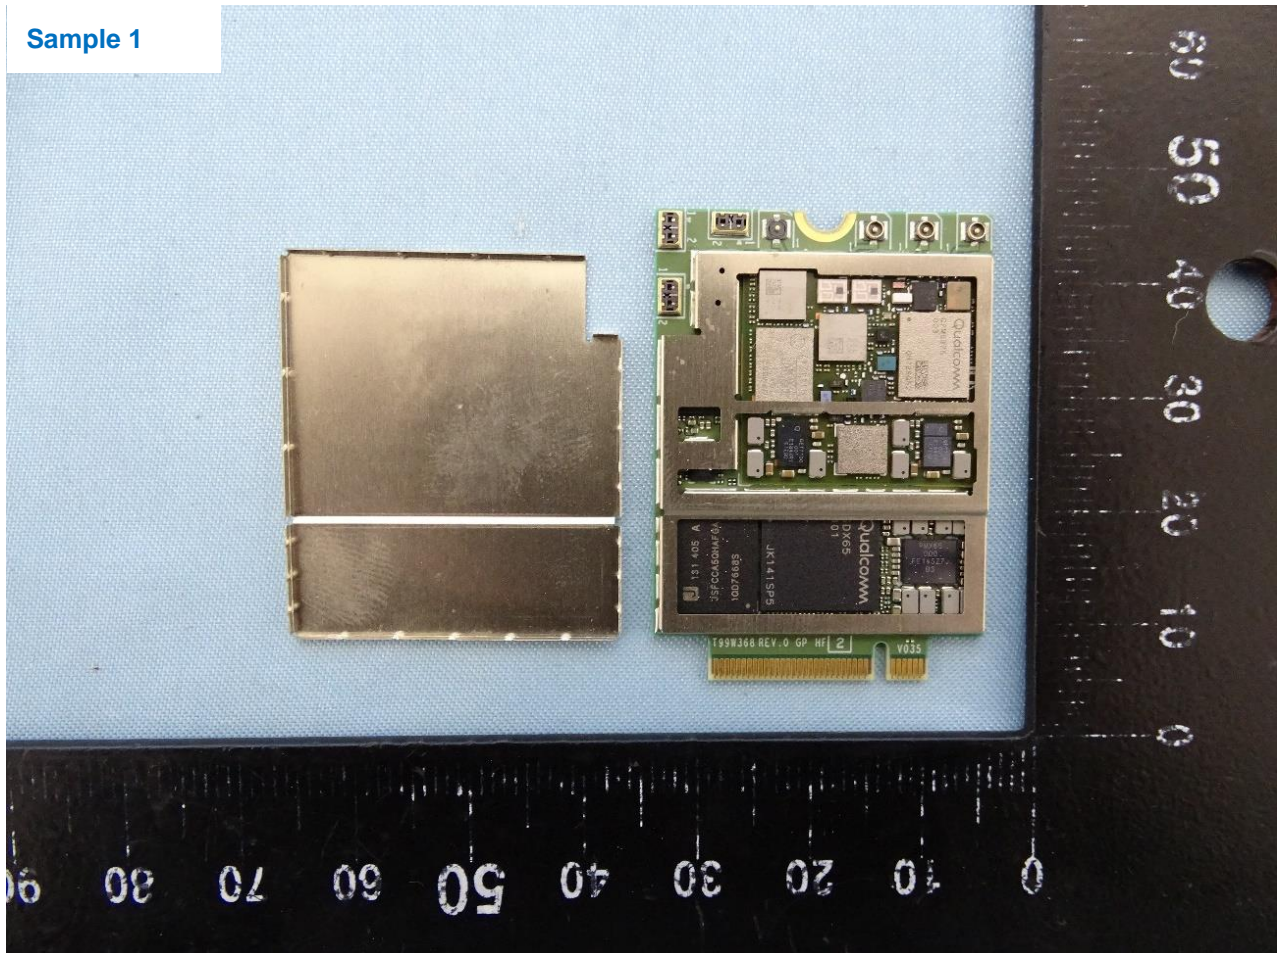

## 2. Internal Photograph of the EUT

5G WWAN Module (Brand Name: Foxconn / Model Name: T99W368M)

Sample 2

Sample 3

### 3. Photograph of the Fixture

Fixture (Brand Name: Foxconn / Model Name: 95.2580T00)

Fixture

GTT Antenna

SMA Antenna

Whayu Antenna 1

Whayu Antenna 2

Whayu Antenna 3