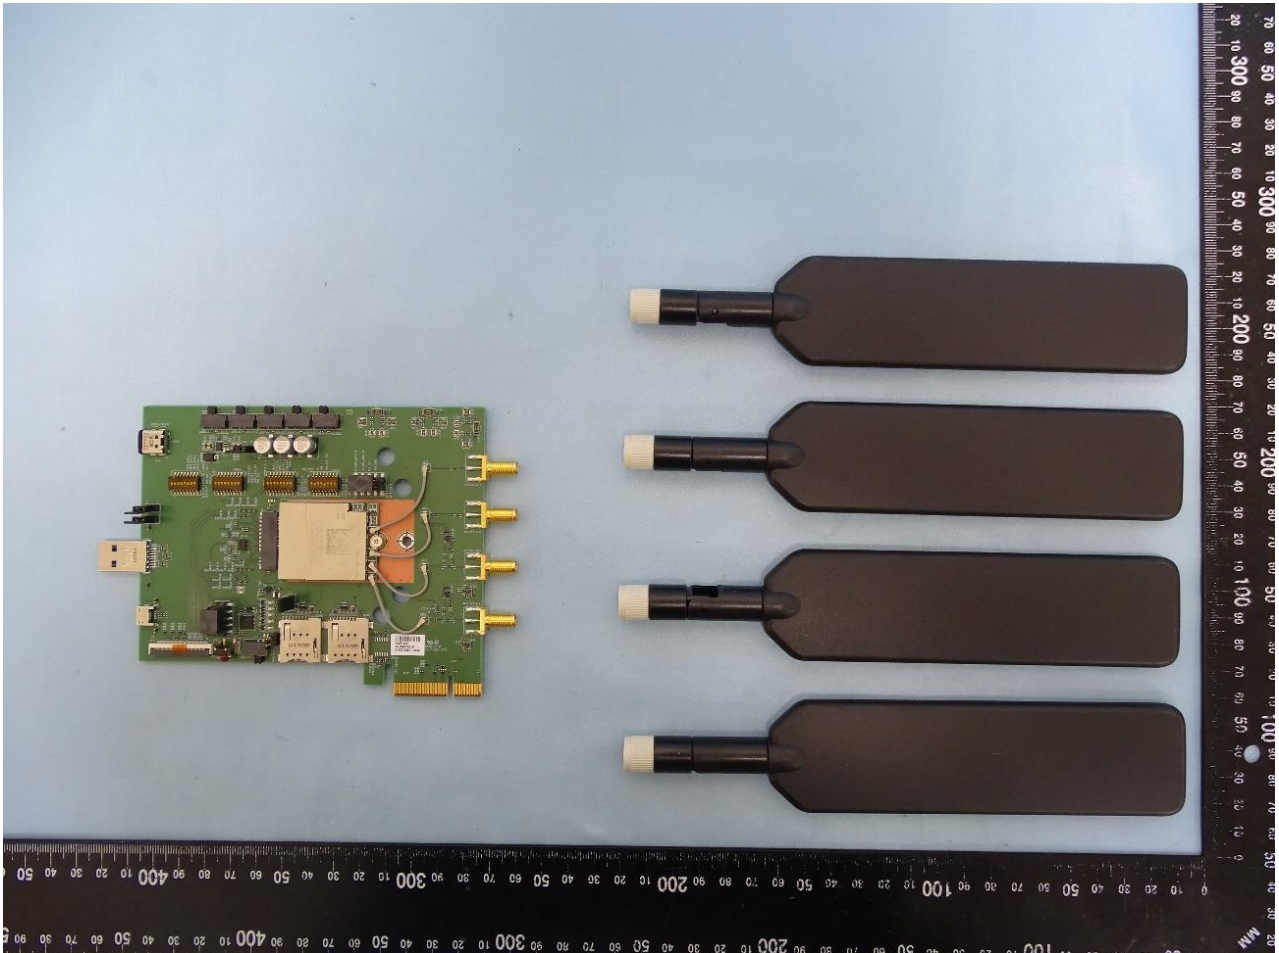

## 2. Internal Photograph of the EUT

5G WWAN Module (Brand Name: Foxconn / Model Name: T99W368M)

Sample 2

Sample 3

### 3. Photograph of the Fixture

Fixture (Brand Name: Foxconn / Model Name: 95.2580T00)

Fixture

GTT Antenna

SMA Antenna

Whayu Antenna 1

Whayu Antenna 2

Whayu Antenna 3