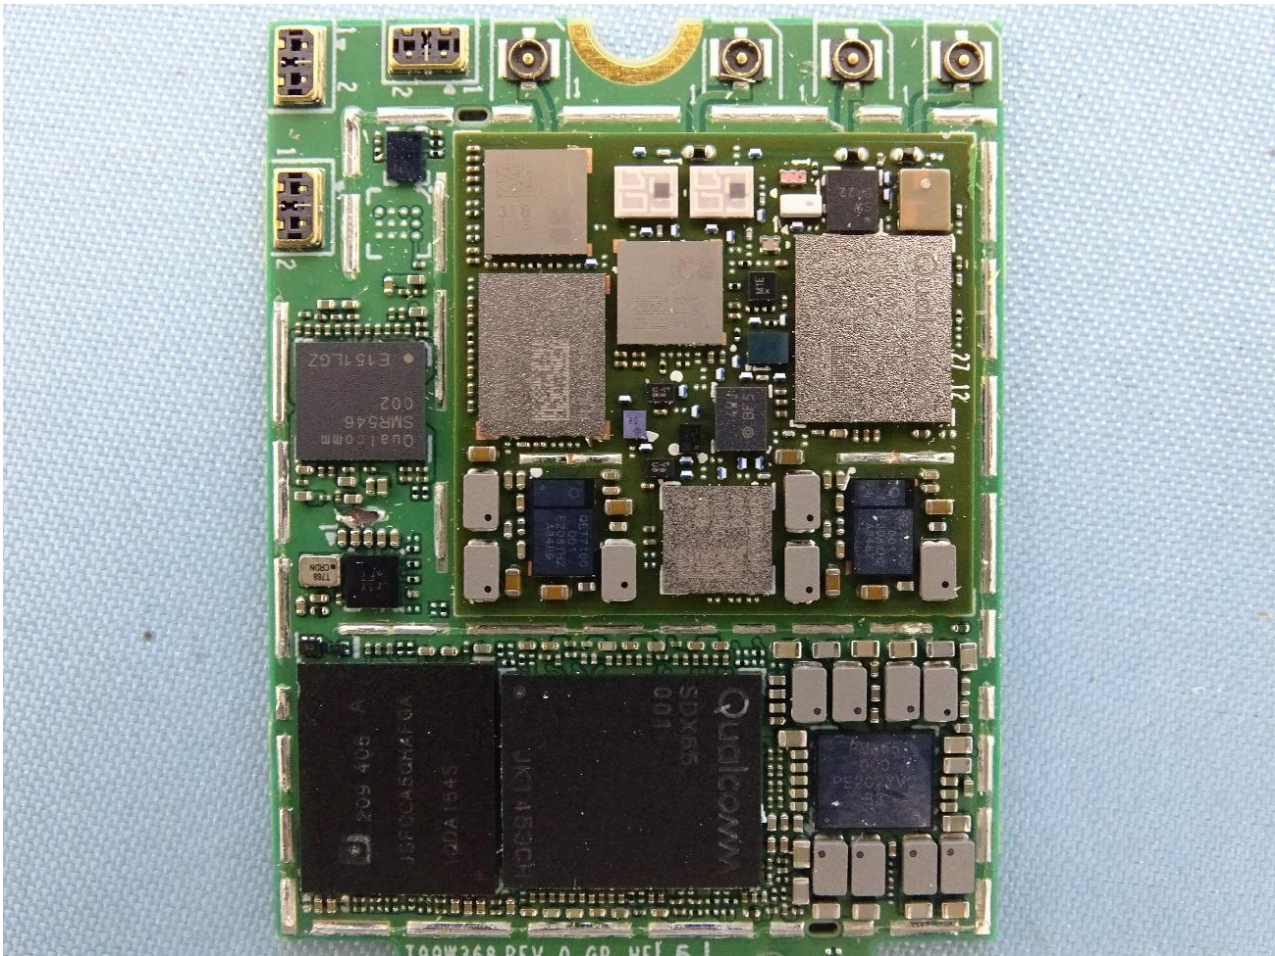

## 2. Internal Photograph of the EUT

5G WWAN Module (Brand Name: Foxconn / Model Name: T99W368M)

Sample 2

Sample 3

### 3. Photograph of the Fixture

Fixture (Brand Name: Foxconn / Model Name: 95.2580T00)

Fixture

GTT Antenna

SMA Antenna

Whayu Antenna 1

Whayu Antenna 2

Whayu Antenna 3