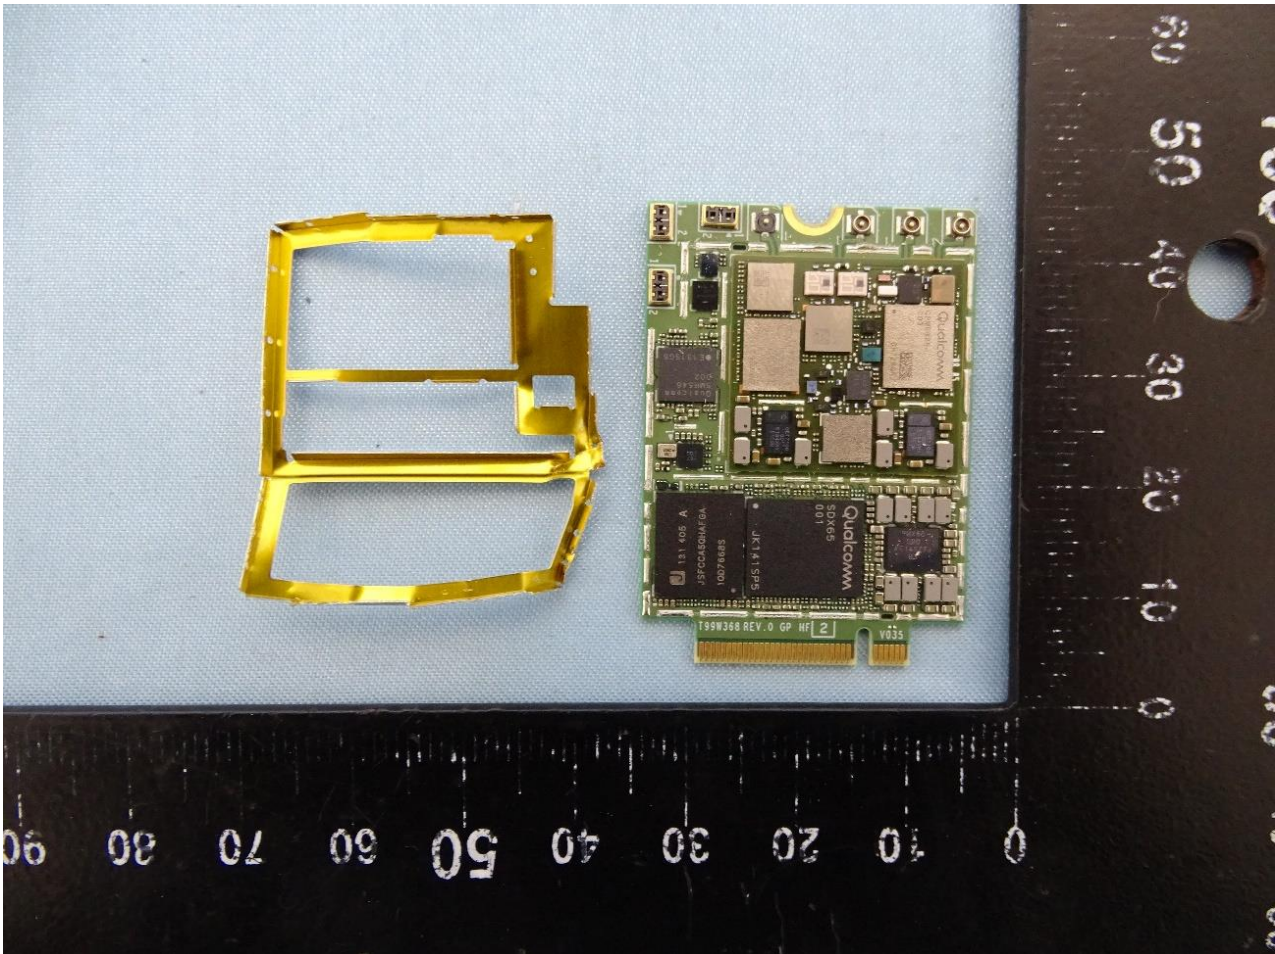

## 2. Internal Photograph of the EUT

5G WWAN Module (Brand Name: Foxconn / Model Name: T99W368M)

Sample 2

Sample 3

### 3. Photograph of the Fixture

Fixture (Brand Name: Foxconn / Model Name: 95.2580T00)

Fixture

GTT Antenna

SMA Antenna

Whayu Antenna 1

Whayu Antenna 2

Whayu Antenna 3