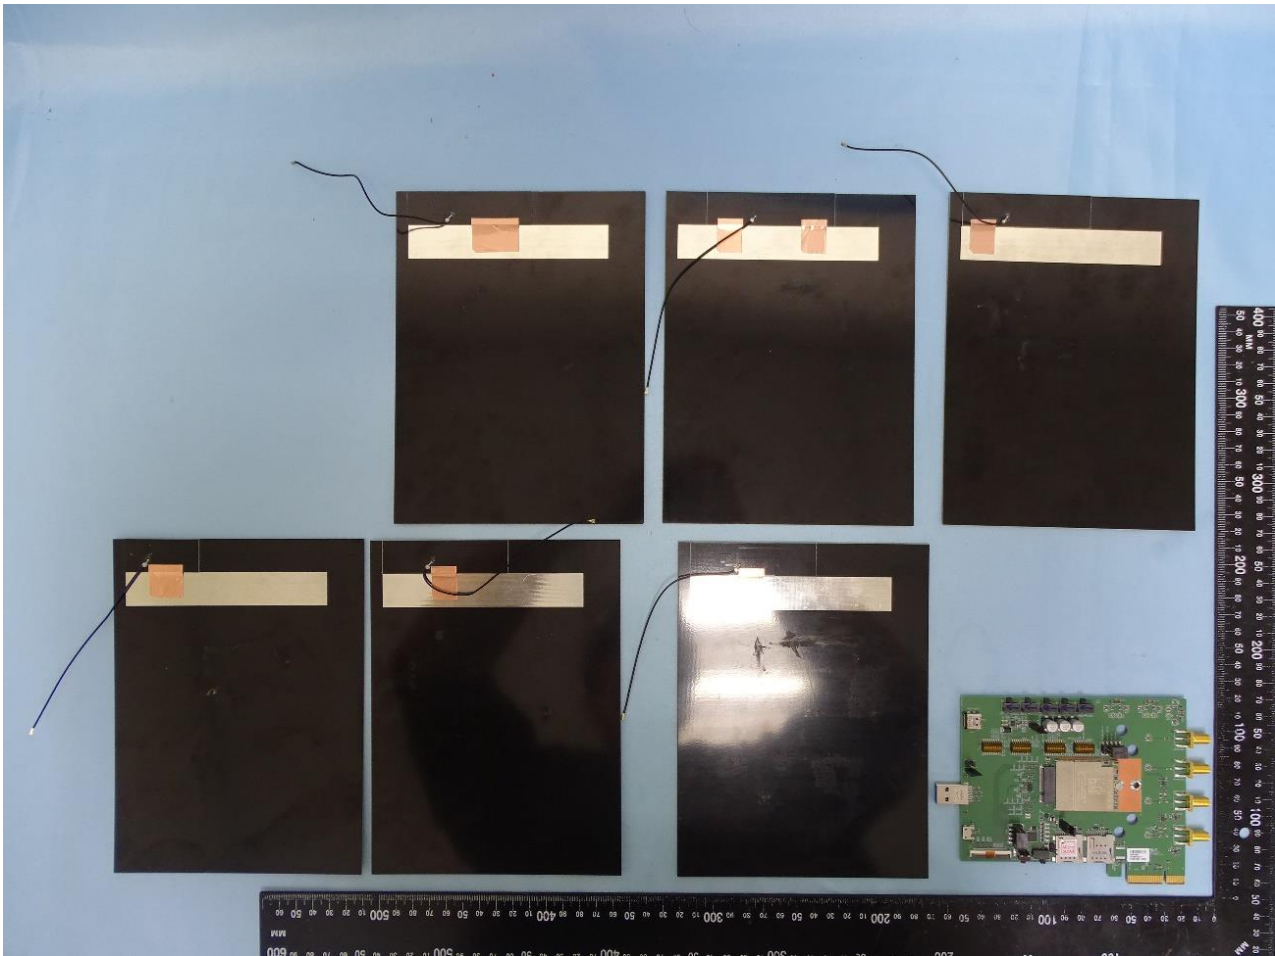

## 2. Internal Photograph of the EUT

5G WWAN Module (Brand Name: Foxconn / Model Name: T99W368M)

Sample 2

Sample 3

### 3. Photograph of the Fixture

Fixture (Brand Name: Foxconn / Model Name: 95.2580T00)

Fixture

GTT Antenna

SMA Antenna

Whayu Antenna 1

Whayu Antenna 2

Whayu Antenna 3