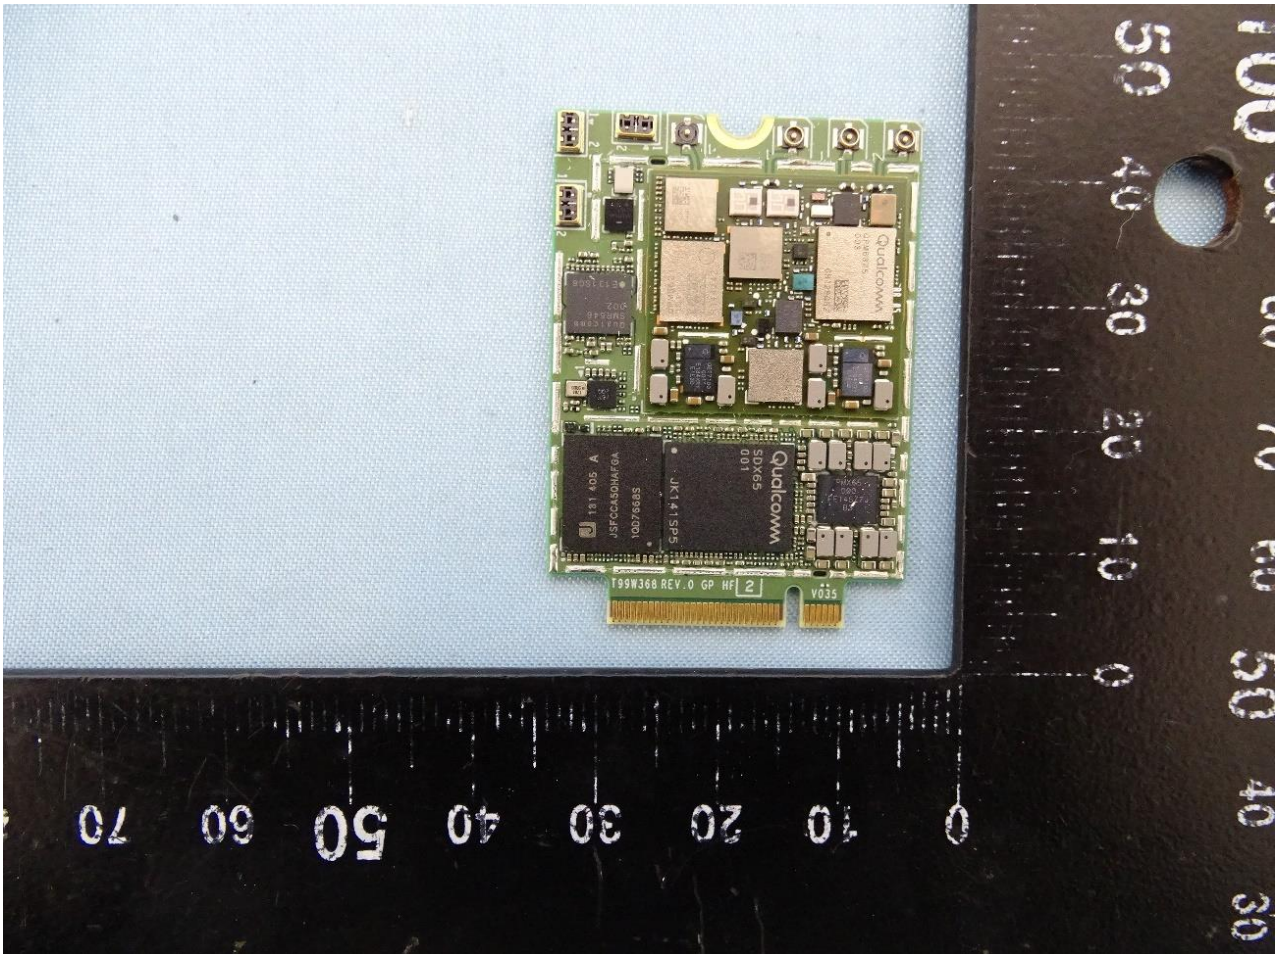

## 2. Internal Photograph of the EUT

5G WWAN Module (Brand Name: Foxconn / Model Name: T99W368M)

Sample 2

Sample 3

### 3. Photograph of the Fixture

Fixture (Brand Name: Foxconn / Model Name: 95.2580T00)

Fixture

GTT Antenna

SMA Antenna

Whayu Antenna 1

Whayu Antenna 2

Whayu Antenna 3