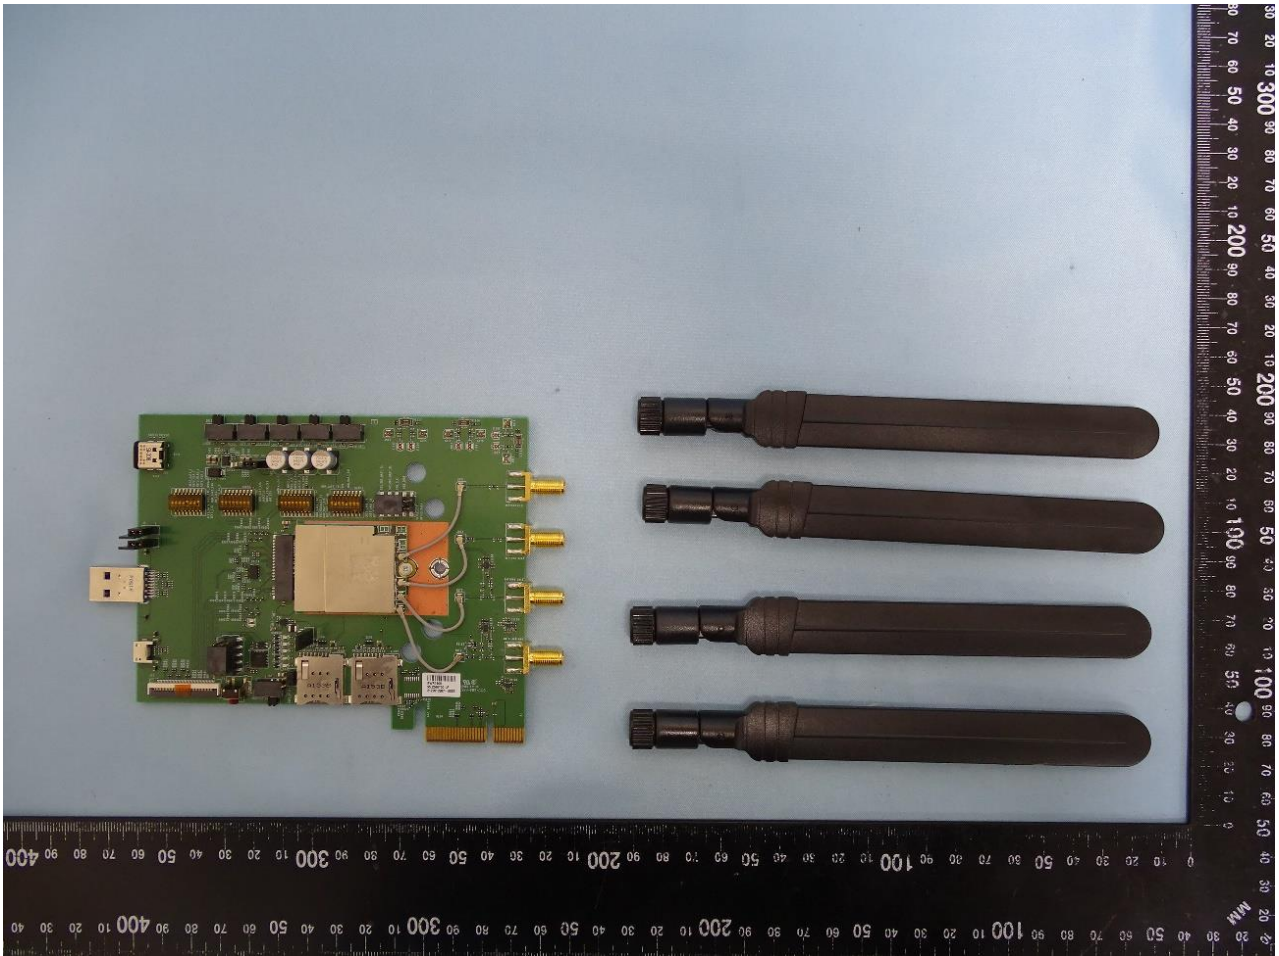

## 2. Internal Photograph of the EUT

5G WWAN Module (Brand Name: Foxconn / Model Name: T99W368M)

Sample 2

Sample 3

### 3. Photograph of the Fixture

Fixture (Brand Name: Foxconn / Model Name: 95.2580T00)

Fixture

GTT Antenna

SMA Antenna

Whayu Antenna 1

Whayu Antenna 2

Whayu Antenna 3