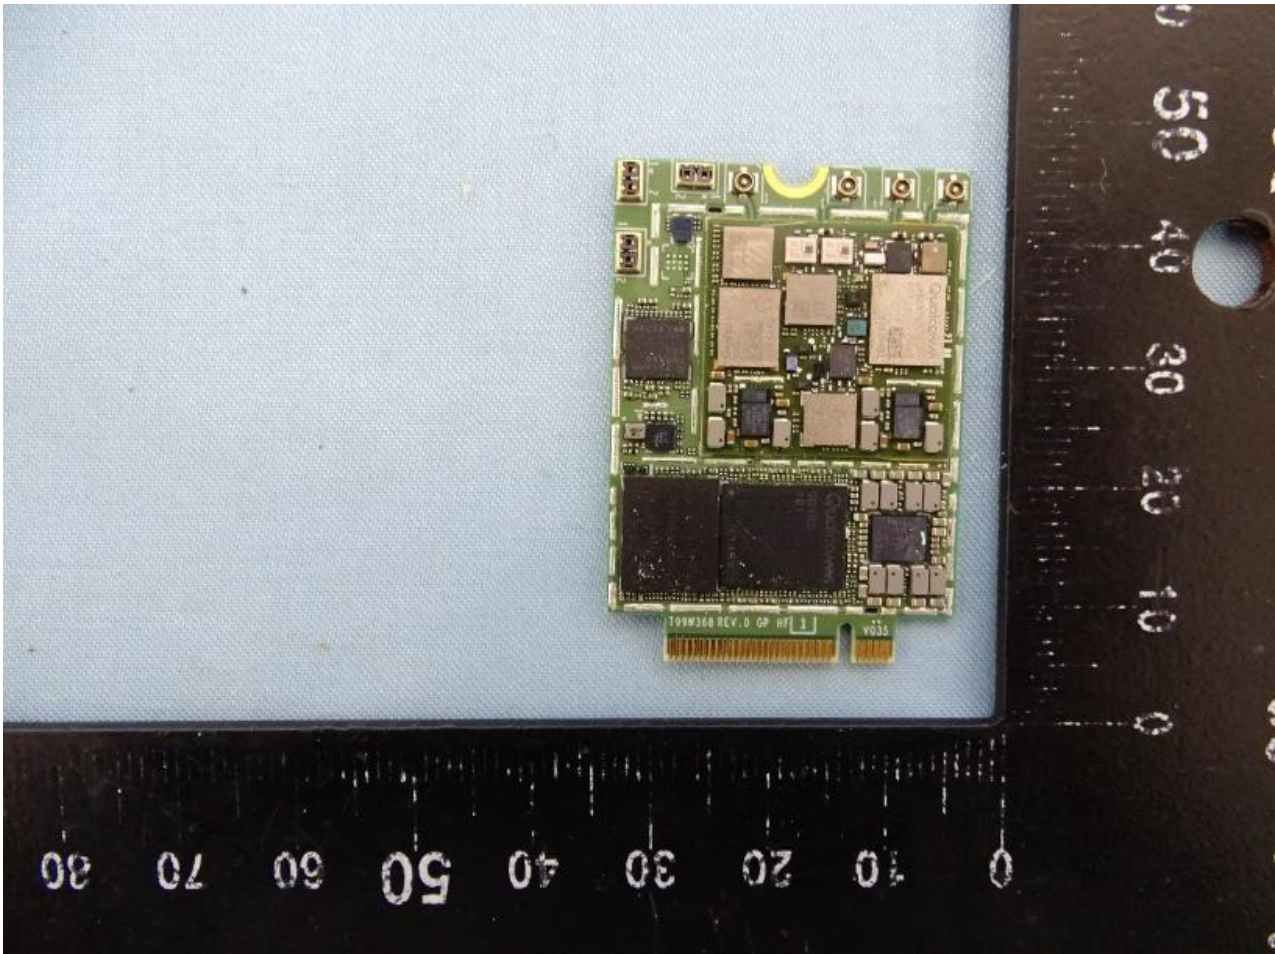

## 2. Internal Photograph of the EUT

5G WWAN Module (Brand Name: Foxconn / Model Name: T99W368M)

Sample 2

Sample 3

### 3. Photograph of the Fixture

Fixture (Brand Name: Foxconn / Model Name: 95.2580T00)

Fixture

GTT Antenna

SMA Antenna

Whayu Antenna 1

Whayu Antenna 2

Whayu Antenna 3