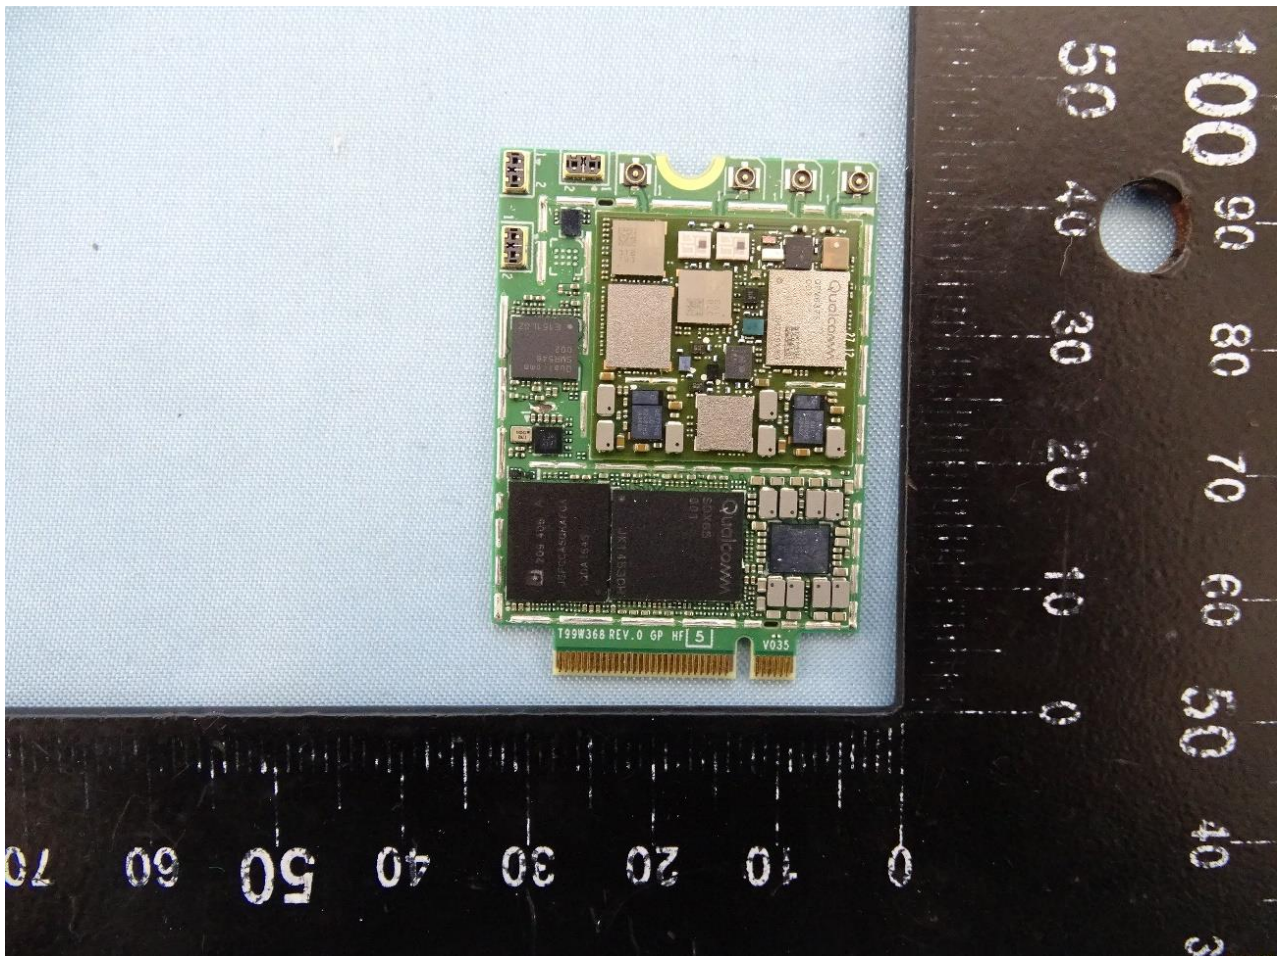

## 2. Internal Photograph of the EUT

5G WWAN Module (Brand Name: Foxconn / Model Name: T99W368M)

Sample 2

Sample 3

### 3. Photograph of the Fixture

Fixture (Brand Name: Foxconn / Model Name: 95.2580T00)

Fixture

GTT Antenna

SMA Antenna

Whayu Antenna 1

Whayu Antenna 2

Whayu Antenna 3