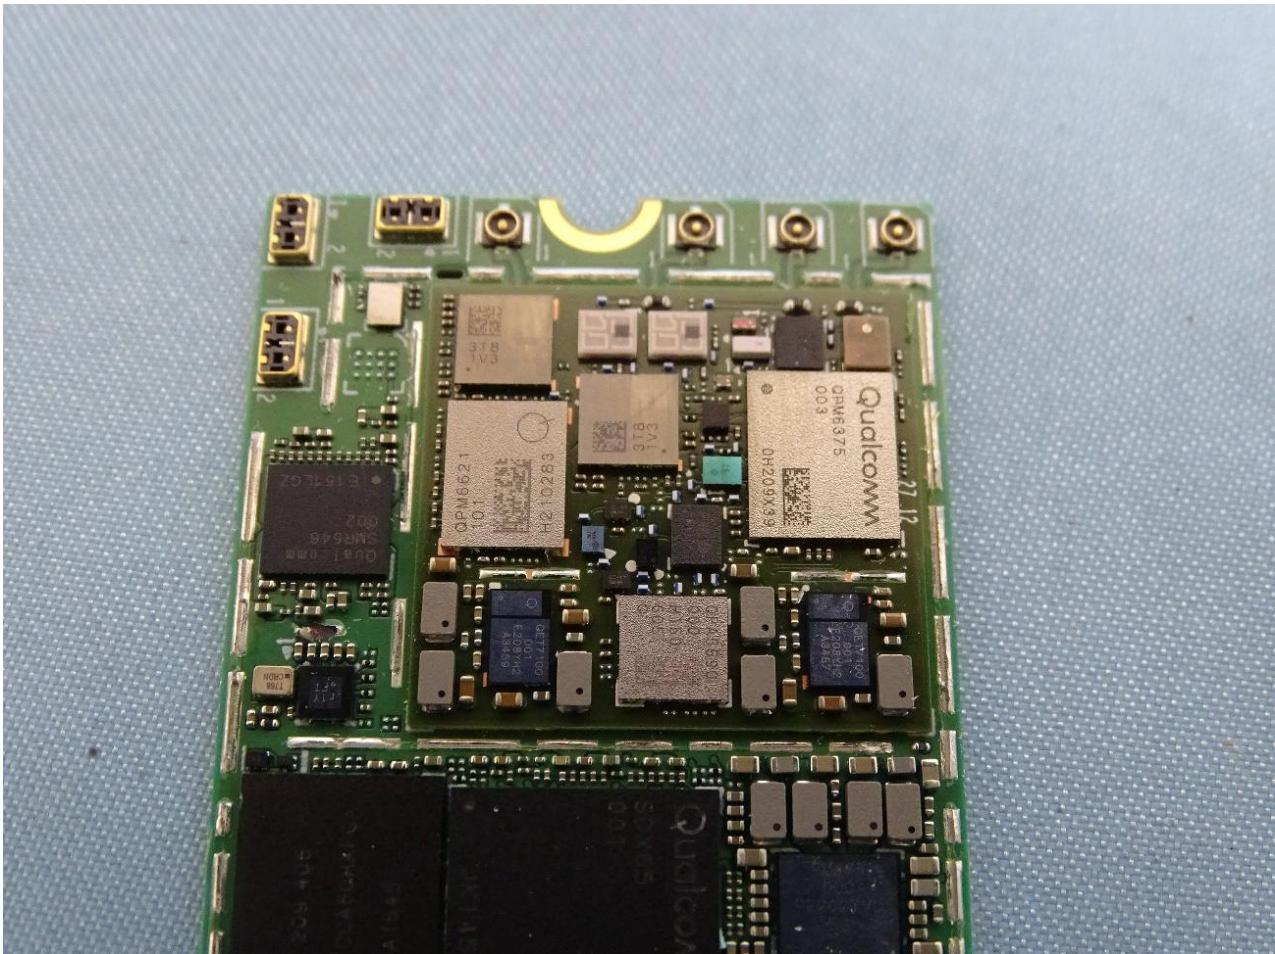

## 2. Internal Photograph of the EUT

5G WWAN Module (Brand Name: Foxconn / Model Name: T99W368M)

Sample 2

Sample 3

### 3. Photograph of the Fixture

Fixture (Brand Name: Foxconn / Model Name: 95.2580T00)

Fixture

GTT Antenna

SMA Antenna

Whayu Antenna 1

Whayu Antenna 2

Whayu Antenna 3