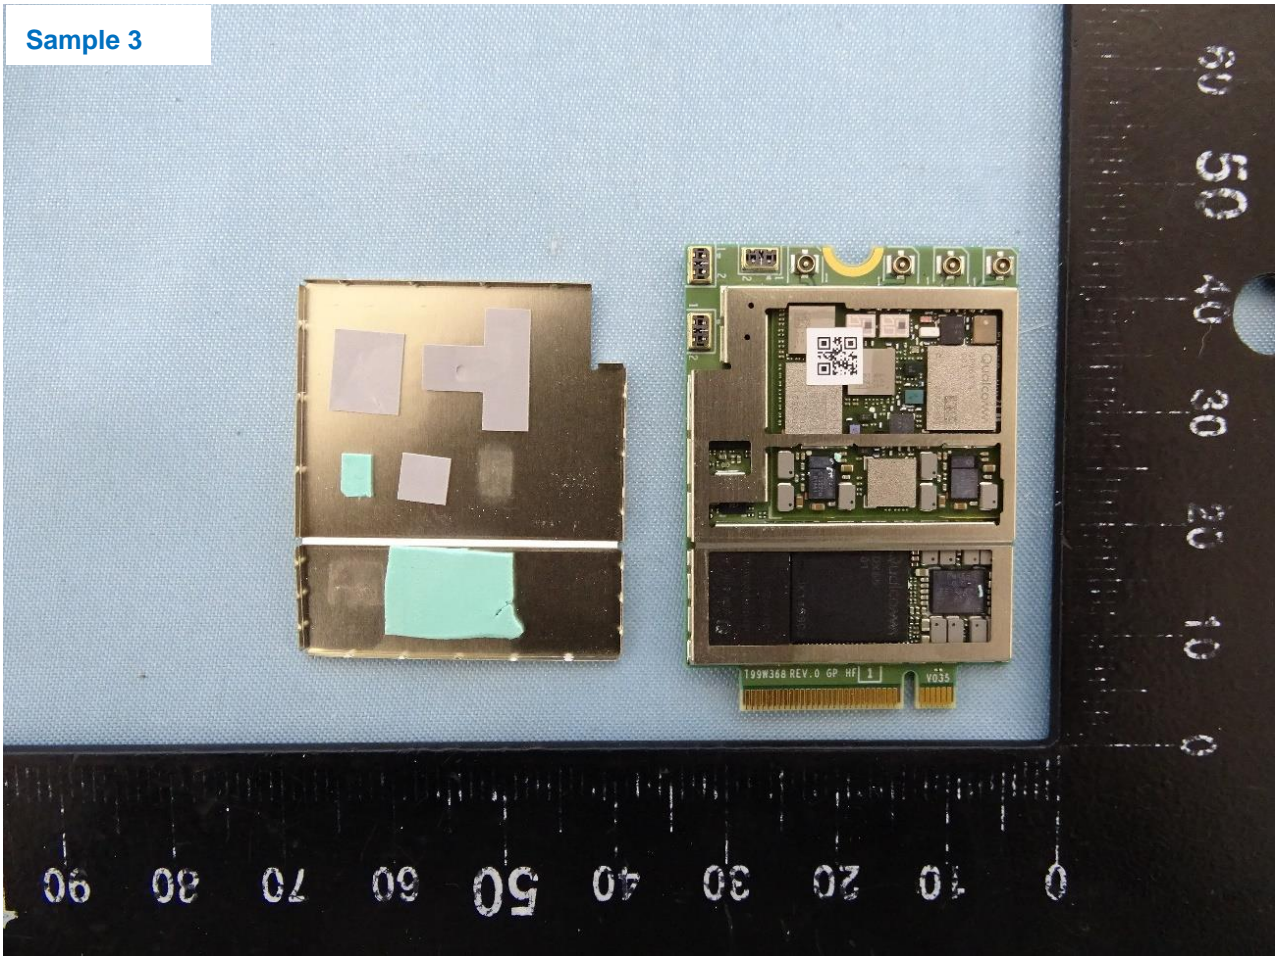

## 2. Internal Photograph of the EUT

5G WWAN Module (Brand Name: Foxconn / Model Name: T99W368M)

Sample 2

Sample 3

### 3. Photograph of the Fixture

Fixture (Brand Name: Foxconn / Model Name: 95.2580T00)

Fixture

GTT Antenna

SMA Antenna

Whayu Antenna 1

Whayu Antenna 2

Whayu Antenna 3