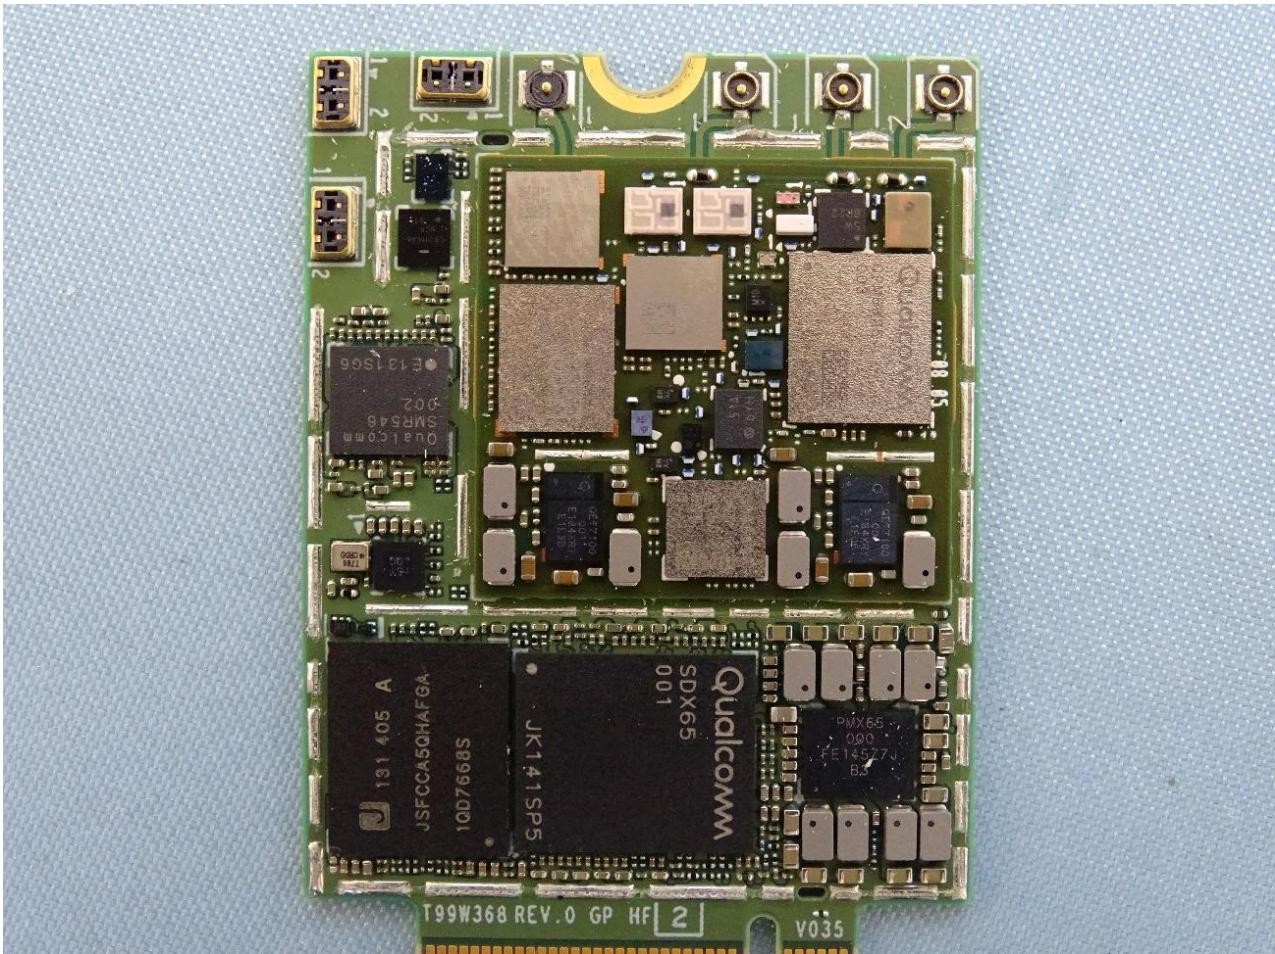

## 2. Internal Photograph of the EUT

5G WWAN Module (Brand Name: Foxconn / Model Name: T99W368M)

Sample 2

Sample 3

### 3. Photograph of the Fixture

Fixture (Brand Name: Foxconn / Model Name: 95.2580T00)

Fixture

GTT Antenna

SMA Antenna

Whayu Antenna 1

Whayu Antenna 2

Whayu Antenna 3