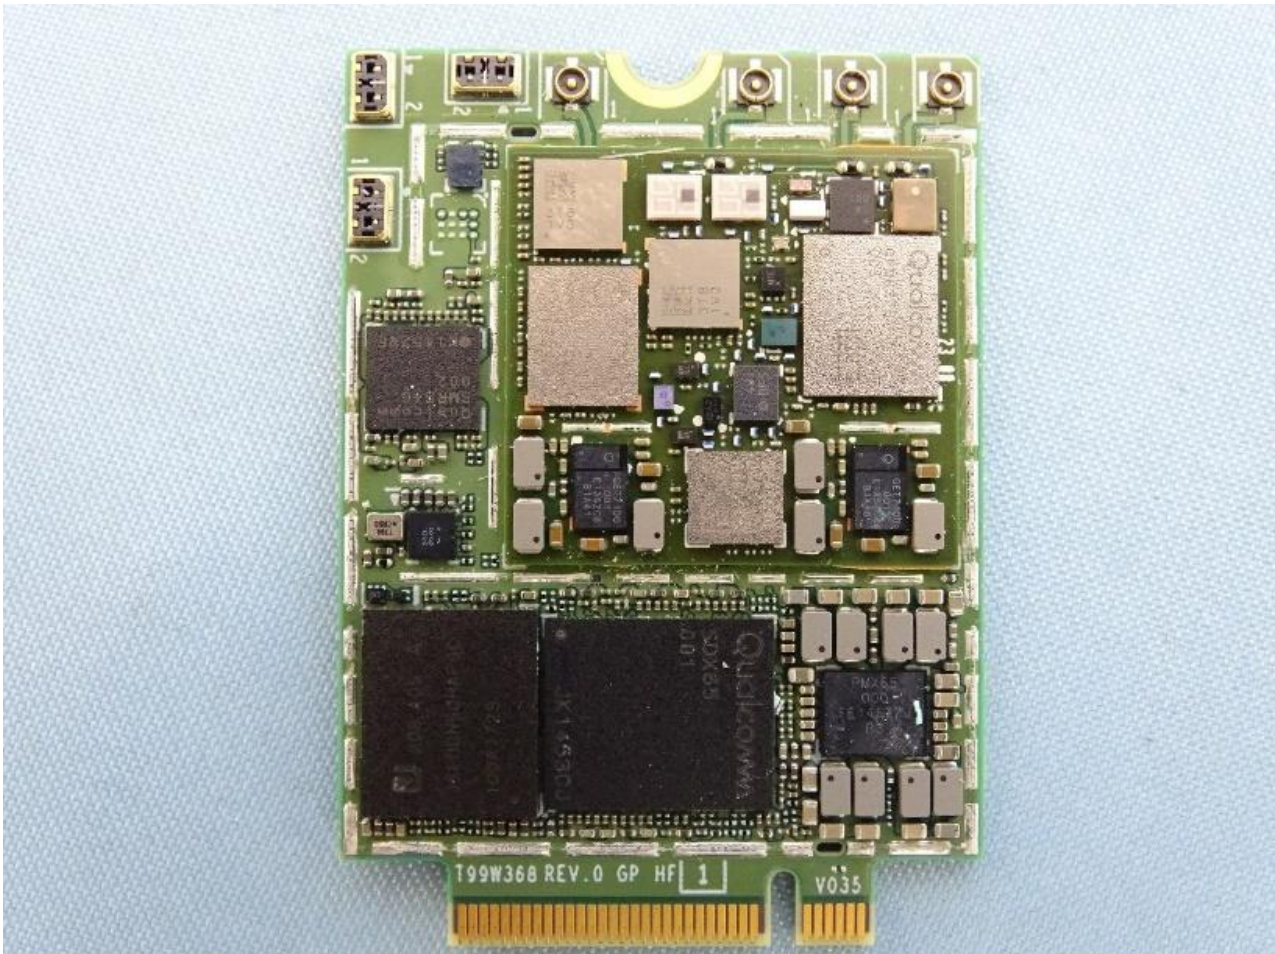

## 2. Internal Photograph of the EUT

5G WWAN Module (Brand Name: Foxconn / Model Name: T99W368M)

Sample 2

Sample 3

### 3. Photograph of the Fixture

Fixture (Brand Name: Foxconn / Model Name: 95.2580T00)

Fixture

GTT Antenna

SMA Antenna

Whayu Antenna 1

Whayu Antenna 2

Whayu Antenna 3