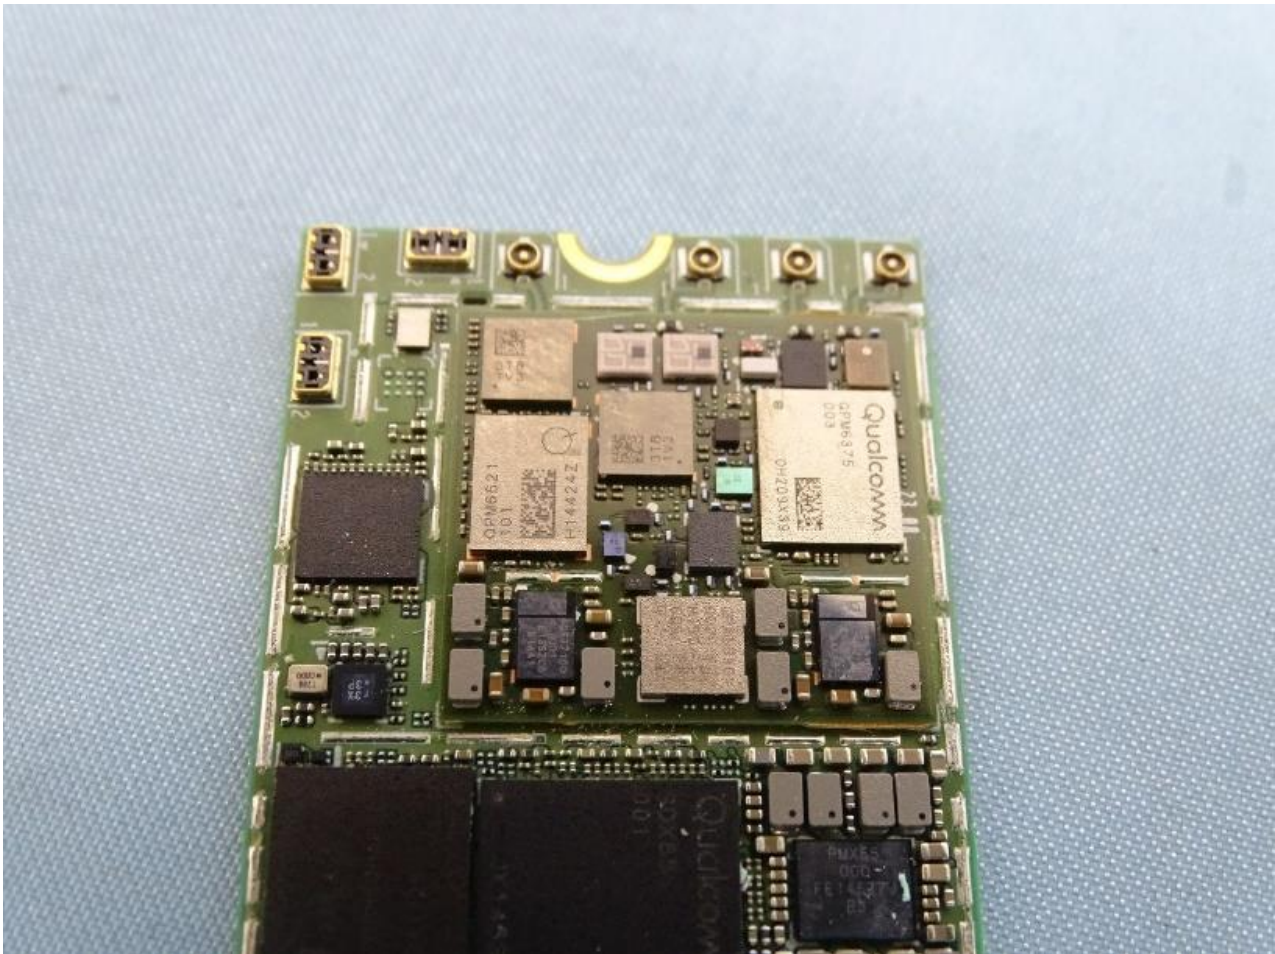

## 2. Internal Photograph of the EUT

5G WWAN Module (Brand Name: Foxconn / Model Name: T99W368M)

Sample 2

Sample 3

### 3. Photograph of the Fixture

Fixture (Brand Name: Foxconn / Model Name: 95.2580T00)

Fixture

GTT Antenna

SMA Antenna

Whayu Antenna 1

Whayu Antenna 2

Whayu Antenna 3