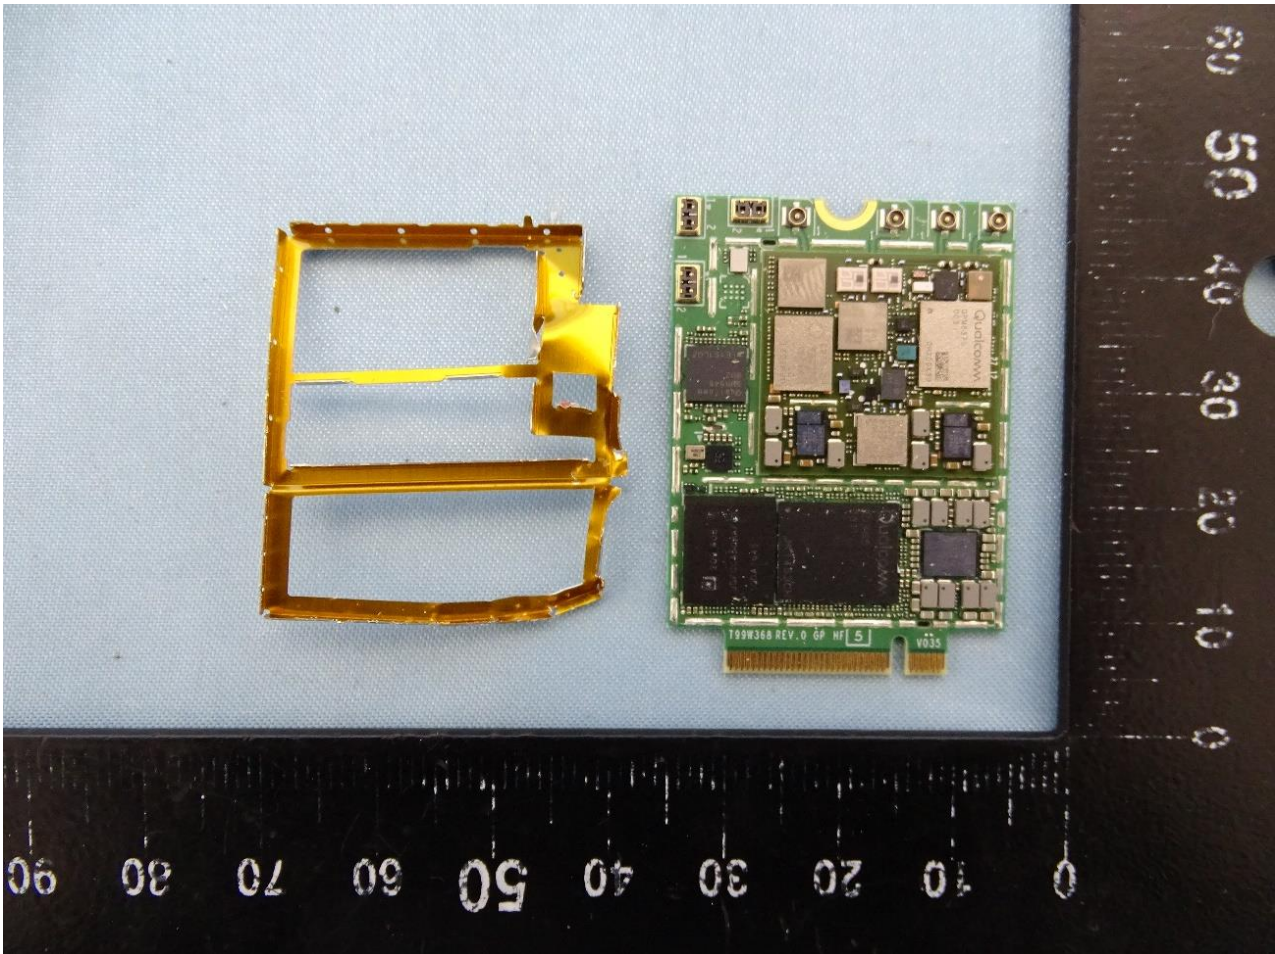

## 2. Internal Photograph of the EUT

5G WWAN Module (Brand Name: Foxconn / Model Name: T99W368M)

Sample 2

Sample 3

### 3. Photograph of the Fixture

Fixture (Brand Name: Foxconn / Model Name: 95.2580T00)

Fixture

GTT Antenna

SMA Antenna

Whayu Antenna 1

Whayu Antenna 2

Whayu Antenna 3