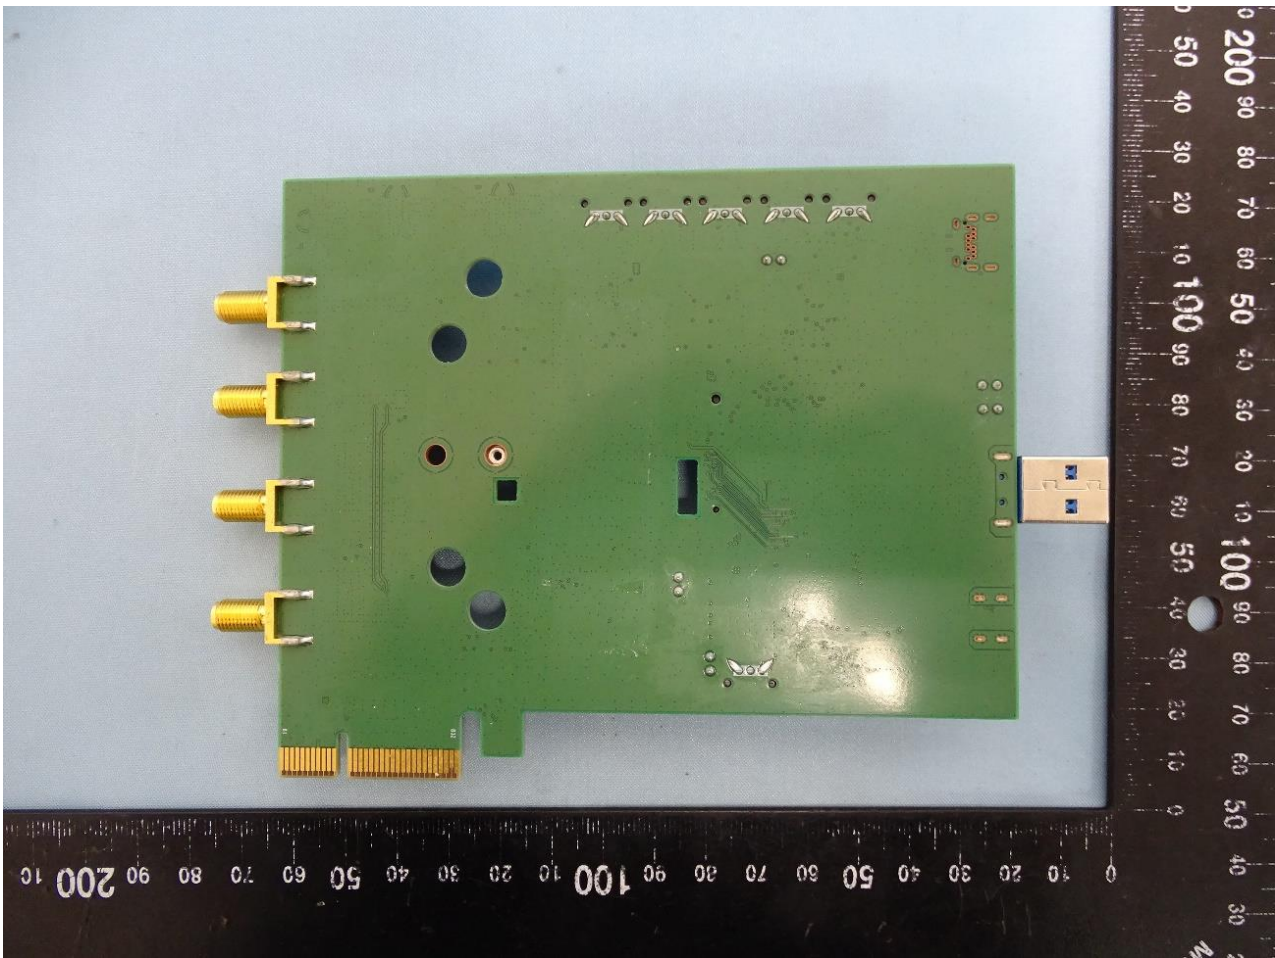

## 2. Internal Photograph of the EUT

5G WWAN Module (Brand Name: Foxconn / Model Name: T99W368M)

Sample 2

Sample 3

### 3. Photograph of the Fixture

Fixture (Brand Name: Foxconn / Model Name: 95.2580T00)

Fixture

GTT Antenna

SMA Antenna

Whayu Antenna 1

Whayu Antenna 2

Whayu Antenna 3