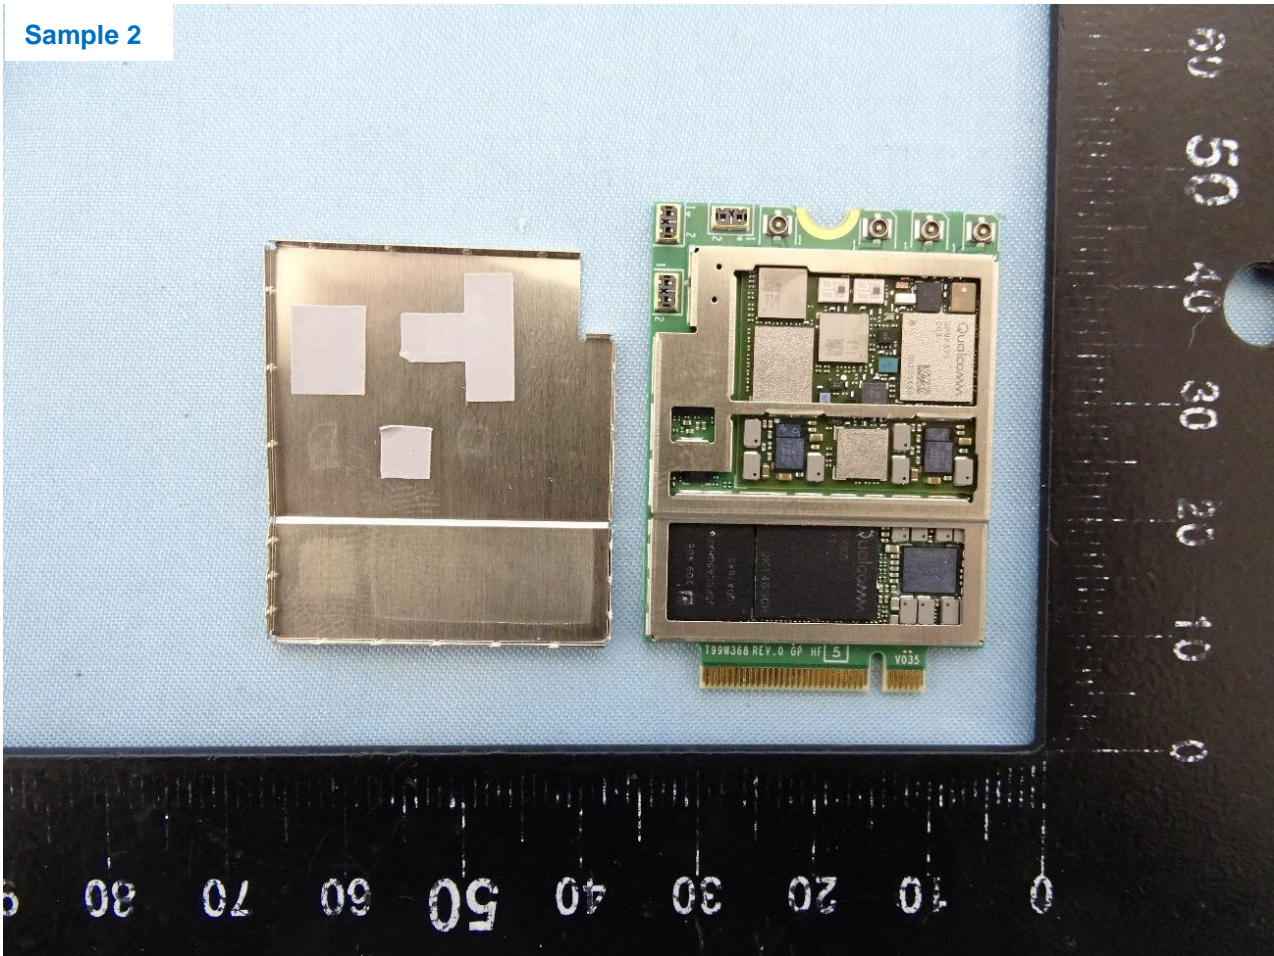

## 2. Internal Photograph of the EUT

5G WWAN Module (Brand Name: Foxconn / Model Name: T99W368M)

Sample 2

Sample 3

### 3. Photograph of the Fixture

Fixture (Brand Name: Foxconn / Model Name: 95.2580T00)

Fixture

GTT Antenna

SMA Antenna

Whayu Antenna 1

Whayu Antenna 2

Whayu Antenna 3