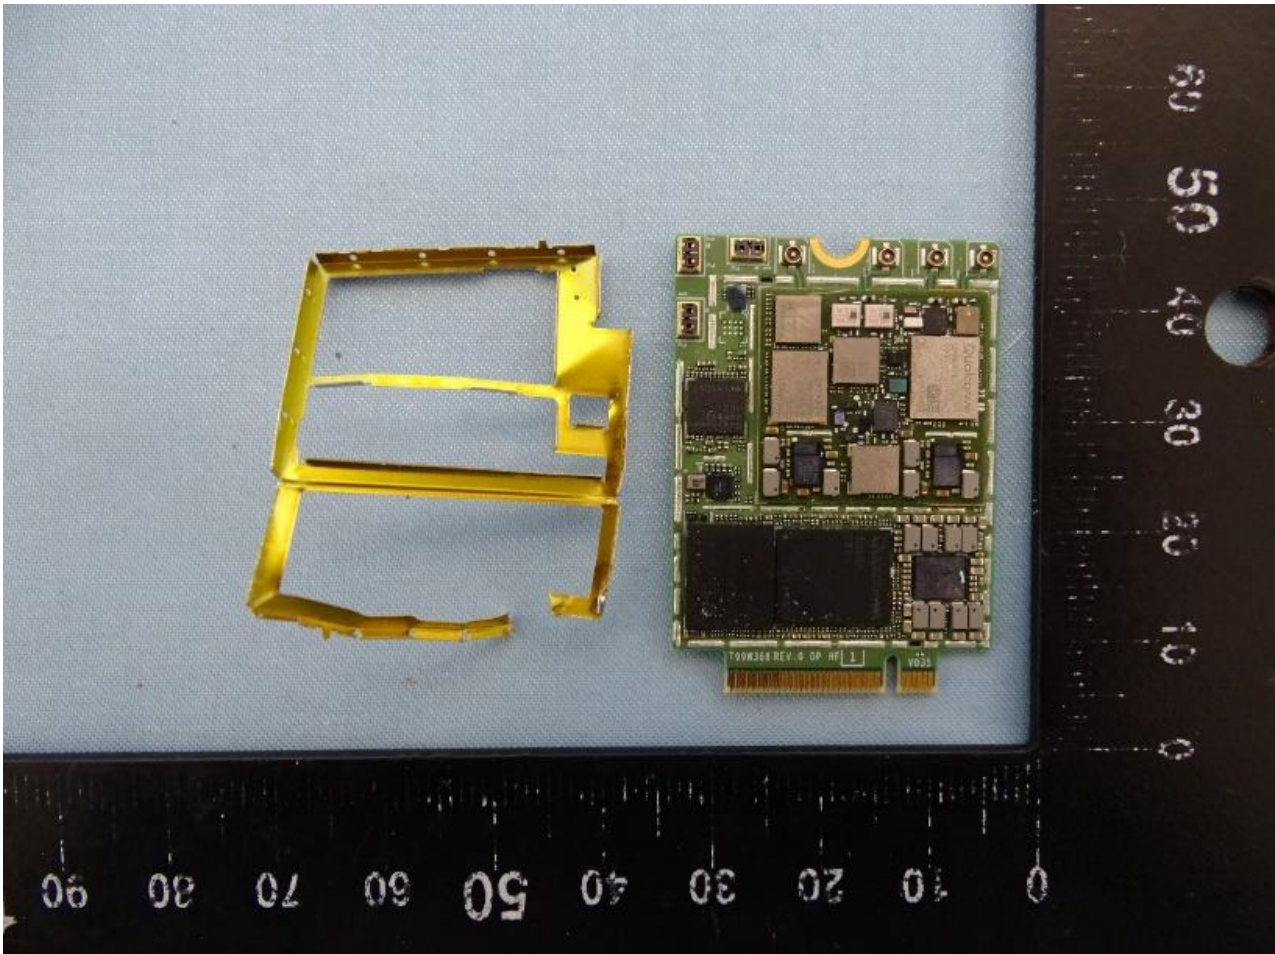

## 2. Internal Photograph of the EUT

5G WWAN Module (Brand Name: Foxconn / Model Name: T99W368M)

Sample 2

Sample 3

### 3. Photograph of the Fixture

Fixture (Brand Name: Foxconn / Model Name: 95.2580T00)

Fixture

GTT Antenna

SMA Antenna

Whayu Antenna 1

Whayu Antenna 2

Whayu Antenna 3