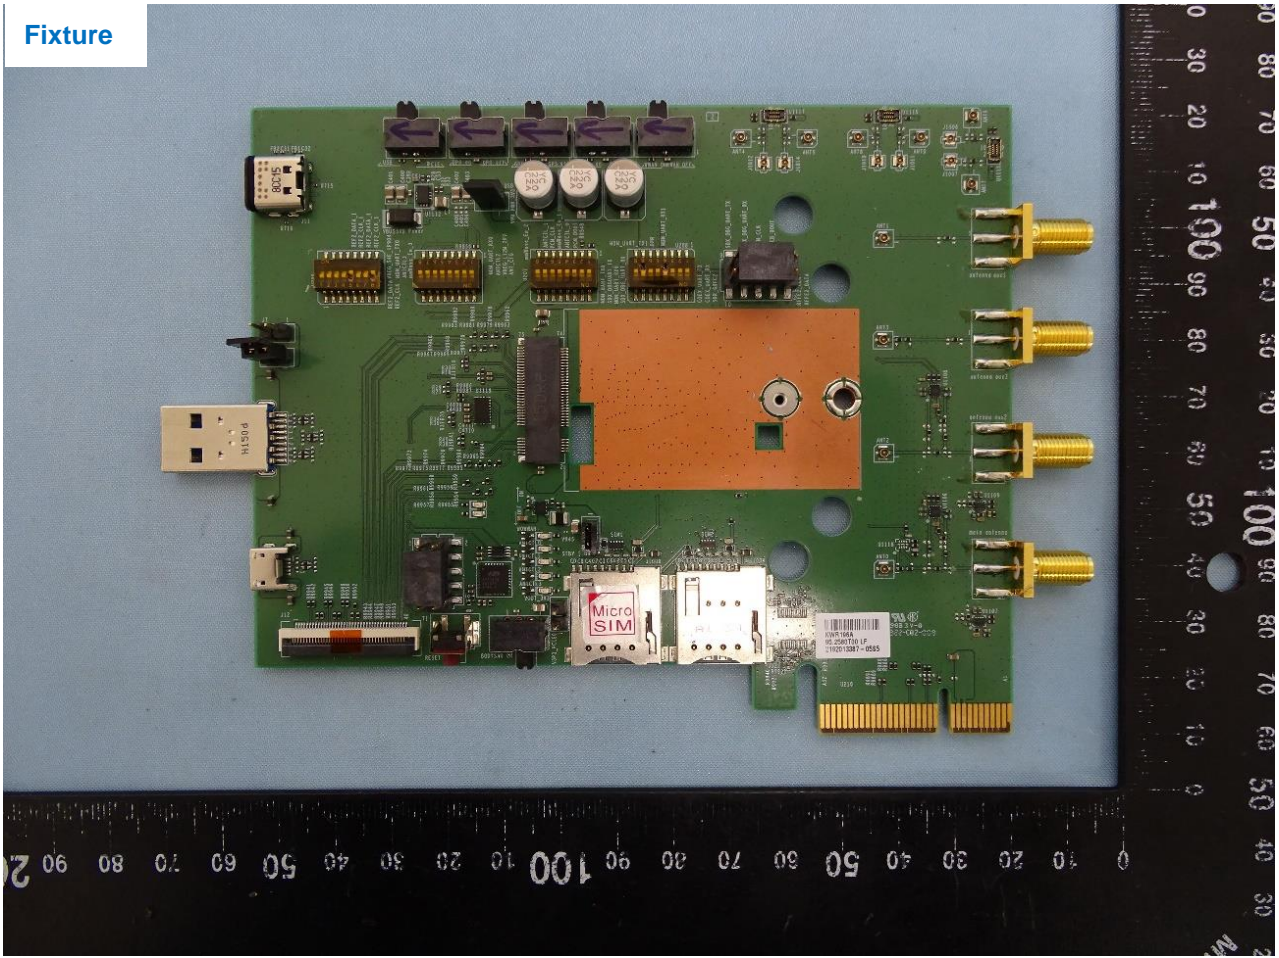

## 2. Internal Photograph of the EUT

5G WWAN Module (Brand Name: Foxconn / Model Name: T99W368M)

Sample 2

Sample 3

### 3. Photograph of the Fixture

Fixture (Brand Name: Foxconn / Model Name: 95.2580T00)

Fixture

GTT Antenna

SMA Antenna

Whayu Antenna 1

Whayu Antenna 2

Whayu Antenna 3