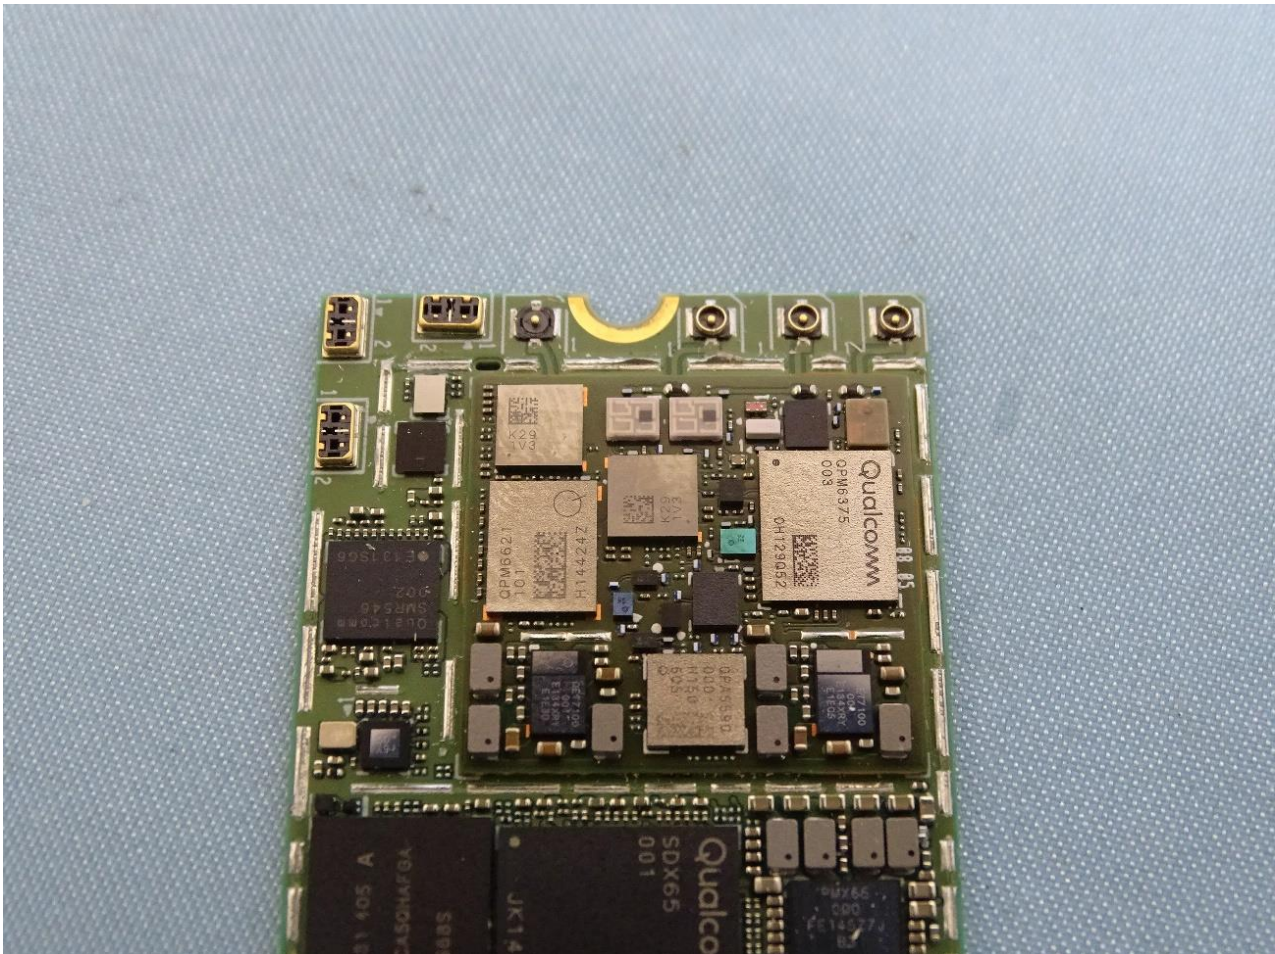

## 2. Internal Photograph of the EUT

5G WWAN Module (Brand Name: Foxconn / Model Name: T99W368M)

Sample 2

Sample 3

### 3. Photograph of the Fixture

Fixture (Brand Name: Foxconn / Model Name: 95.2580T00)

Fixture

GTT Antenna

SMA Antenna

Whayu Antenna 1

Whayu Antenna 2

Whayu Antenna 3