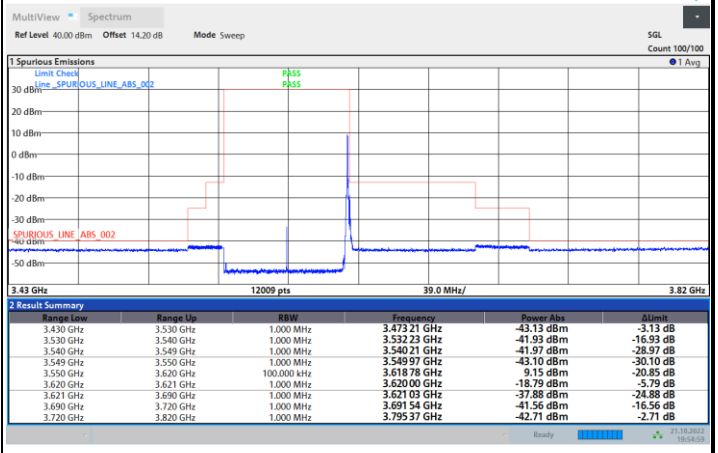

Lowest Channel

1RB0

1RBmax

Full RB

Full RB Power Limit -40dBm > -40.08 dBm Pass

FR1 N77 / 70MHz / CP OFDM / 64QAM

Middle Channel

1RB0

1RBmax

Full RB

FR1 N77 / 70MHz / CP OFDM / 64QAM

Highest Channel

1RB0

1RBmax

Full RB

Full RB Power Limit -40dBm > -40.34 dBm Pass

FR1 N77 / 70MHz / CP OFDM / 256QAM

Lowest Channel

1RB0

1RBmax

Full RB

Full RB Power Limit -40dBm > -45.52 dBm Pass

FR1 N77 / 70MHz / CP OFDM / 256QAM

Middle Channel