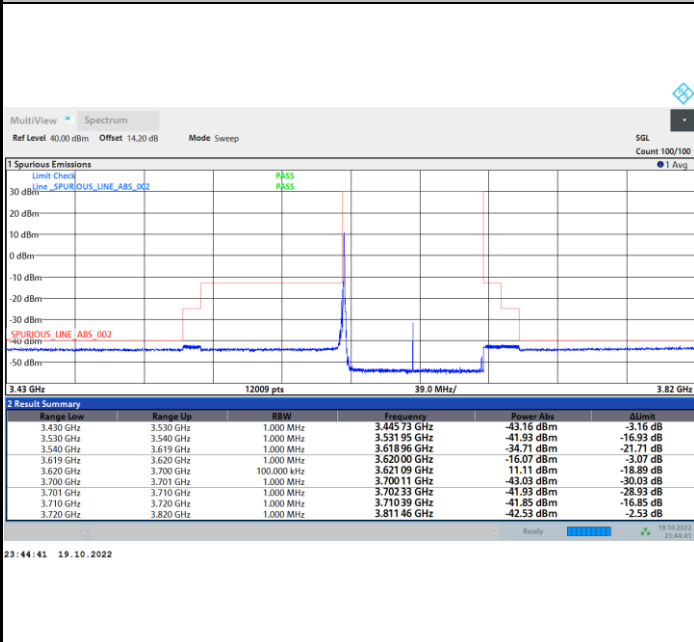

1RB0

1RBmax

Full RB

FR1 N77 / 80MHz / CP OFDM / 64QAM

Middle Channel

1RB0

1RBmax

Full RB

FR1 N77 / 80MHz / CP OFDM / 64QAM

Highest Channel

1RB0

1RBmax

Full RB

FR1 N77 / 80MHz / CP OFDM / 256QAM

Lowest Channel

1RB0