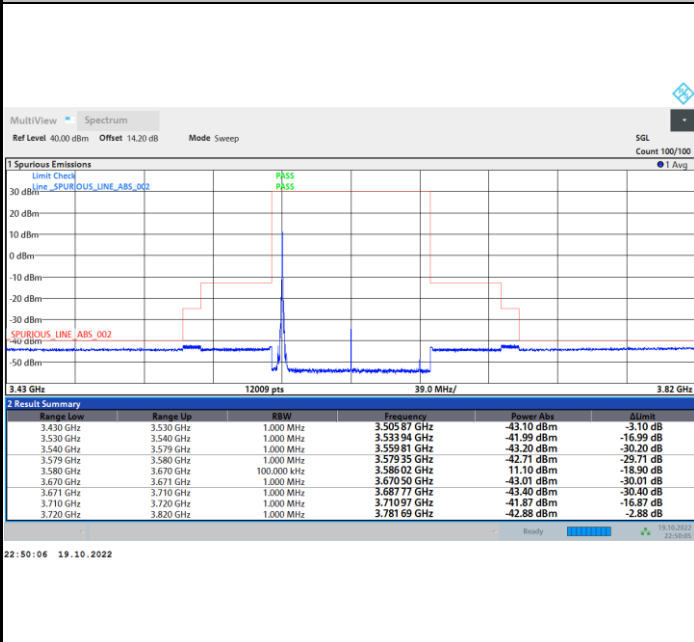

Lowest Channel

1RB0

1RBmax

Full RB

FR1 N77 / 80MHz / CP OFDM / 16QAM

Middle Channel

1RB0

1RBmax

Full RB

FR1 N77 / 80MHz / CP OFDM / 16QAM

Highest Channel

1RB0

1RBmax

Full RB

FR1 N77 / 80MHz / CP OFDM / 64QAM

Lowest Channel