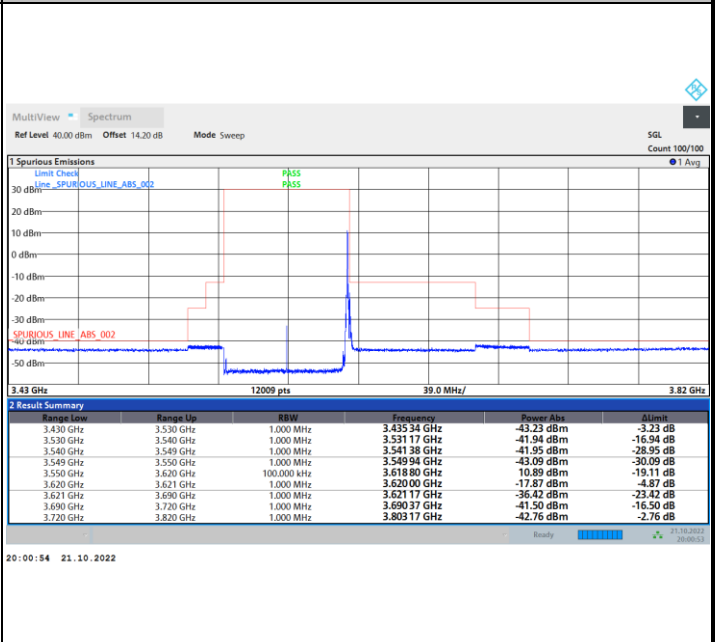

FR1 N77 / 70MHz / CP OFDM / QPSK

Highest Channel

1RB0

1RBmax

Full RB

Full RB Power Limit -40dBm > -41.61 dBm Pass

FR1 N77 / 70MHz / CP OFDM / 16QAM

Lowest Channel

1RB0

1RBmax

Full RB

Full RB Power Limit -40dBm > -40.06 dBm Pass

FR1 N77 / 70MHz / CP OFDM / 16QAM

Middle Channel

1RB0

1RBmax

Full RB

FR1 N77 / 70MHz / CP OFDM / 16QAM

Highest Channel

1RB0

1RBmax

Full RB

Full RB Power Limit -40dBm > -40.24 dBm Pass

FR1 N77 / 70MHz / CP OFDM / 64QAM