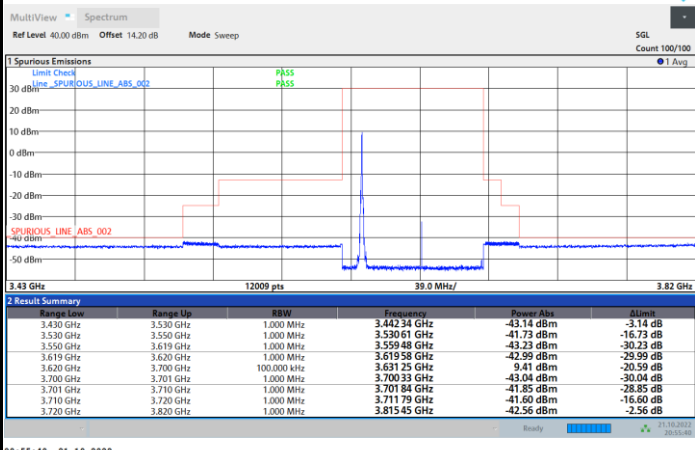

1RB0

1RBmax

Full RB

FR1 N77 / 70MHz / CP OFDM / 256QAM

Highest Channel

1RB0

1RBmax

Full RB