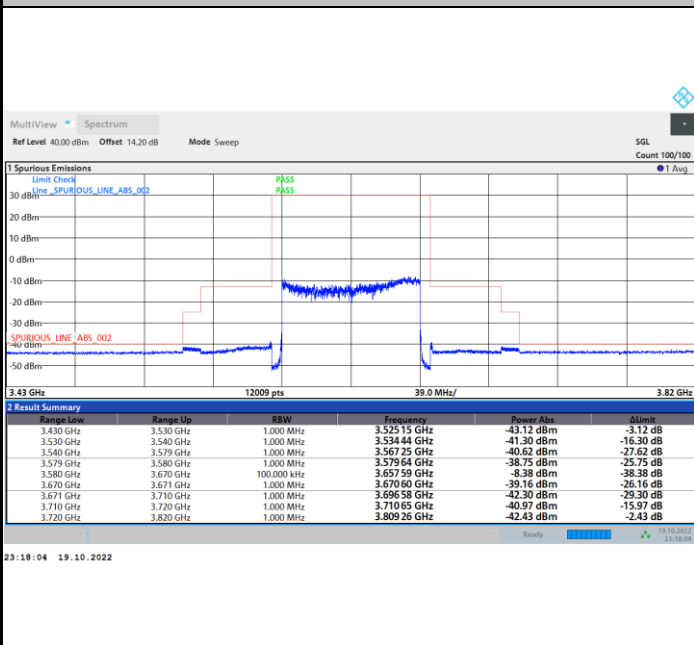

Lowest Channel

1RB0

1RBmax

Full RB

FR1 N77 / 80MHz / CP OFDM / 16QAM

Middle Channel

1RB0

1RBmax

Full RB

FR1 N77 / 80MHz / CP OFDM / 16QAM

Highest Channel

1RB0

1RBmax

Full RB

FR1 N77 / 80MHz / CP OFDM / 64QAM

Lowest Channel