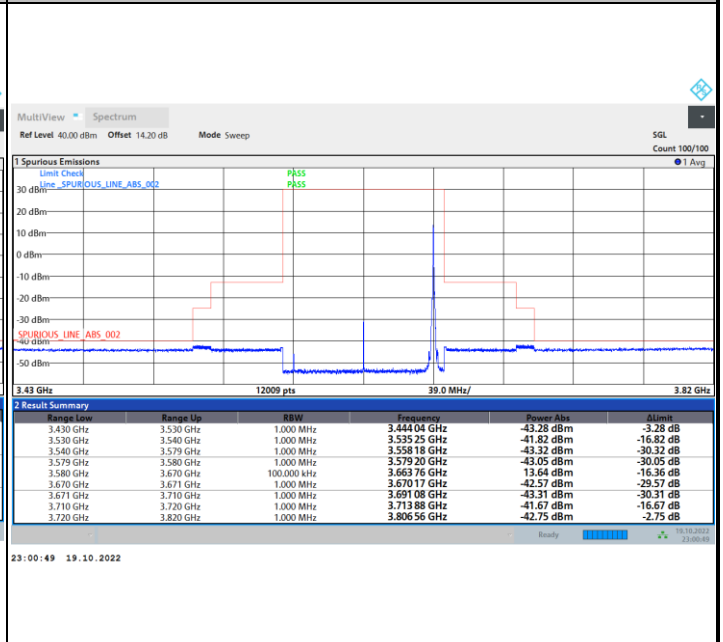

Lowest Channel

1RB0

1RBmax

Full RB

FR1 N77 / 80MHz / CP OFDM / 16QAM

Middle Channel

1RB0

1RBmax