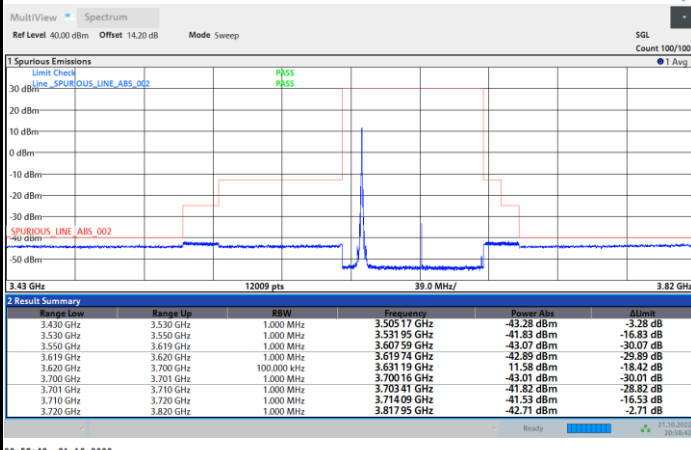

Full RB

FR1 N77 / 70MHz / CP OFDM / 16QAM

Highest Channel

1RB0

1RBmax

Full RB

Full RB Power Limit -40dBm > -40.24 dBm Pass

FR1 N77 / 70MHz / CP OFDM / 64QAM

Lowest Channel

1RB0

1RBmax

Full RB

Full RB Power Limit -40dBm > -40.08 dBm Pass

FR1 N77 / 70MHz / CP OFDM / 64QAM

Middle Channel

1RB0

1RBmax

Full RB

FR1 N77 / 70MHz / CP OFDM / 64QAM

Highest Channel

1RB0

1RBmax

Full RB

Full RB Power Limit -40dBm > -40.34 dBm Pass