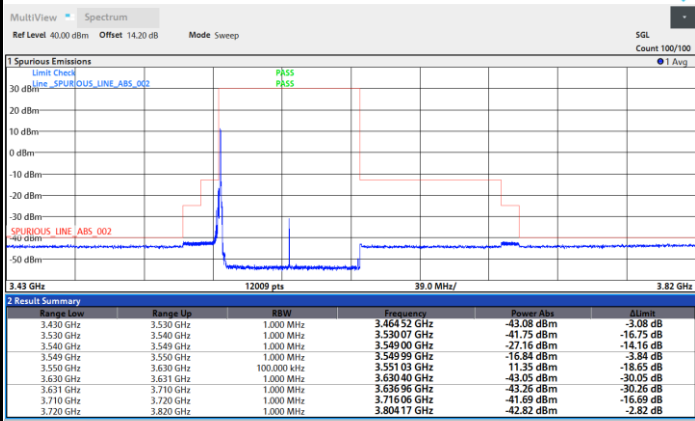

FR1 N77 / 80MHz / CP OFDM / QPSK

Lowest Channel

1RB0

1RBmax