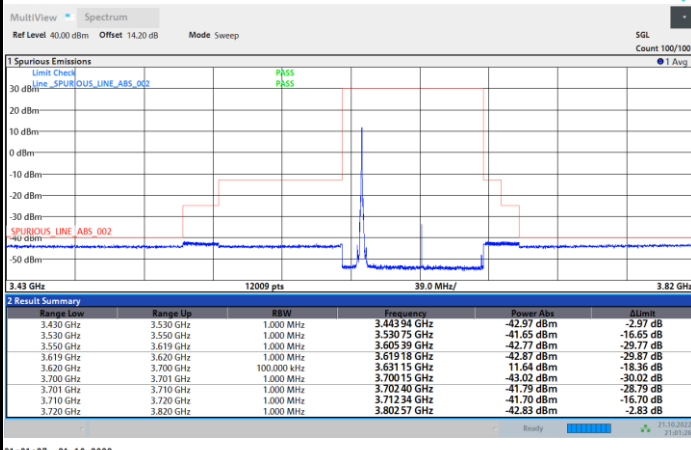

FR1 N77 / 70MHz / CP OFDM / QPSK

Highest Channel

1RB0

1RBmax

Full RB

Full RB Power Limit -40dBm > -41.61 dBm Pass

FR1 N77 / 70MHz / CP OFDM / 16QAM

Lowest Channel

1RB0

1RBmax

Full RB

Full RB Power Limit -40dBm > -40.06 dBm Pass

FR1 N77 / 70MHz / CP OFDM / 16QAM

Middle Channel

1RB0

1RBmax

Full RB

FR1 N77 / 70MHz / CP OFDM / 16QAM

Highest Channel

1RB0

1RBmax

Full RB

Full RB Power Limit -40dBm > -40.24 dBm Pass

FR1 N77 / 70MHz / CP OFDM / 64QAM