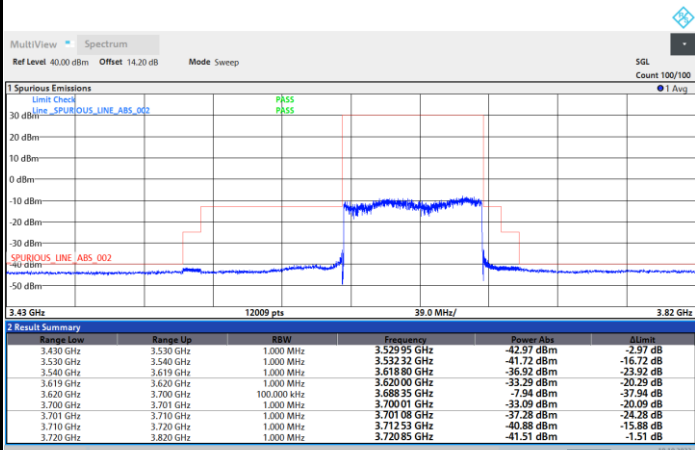

Full RB

FR1 N77 / 80MHz / CP OFDM / 16QAM

Highest Channel

1RB0

1RBmax

Full RB

FR1 N77 / 80MHz / CP OFDM / 64QAM

Lowest Channel