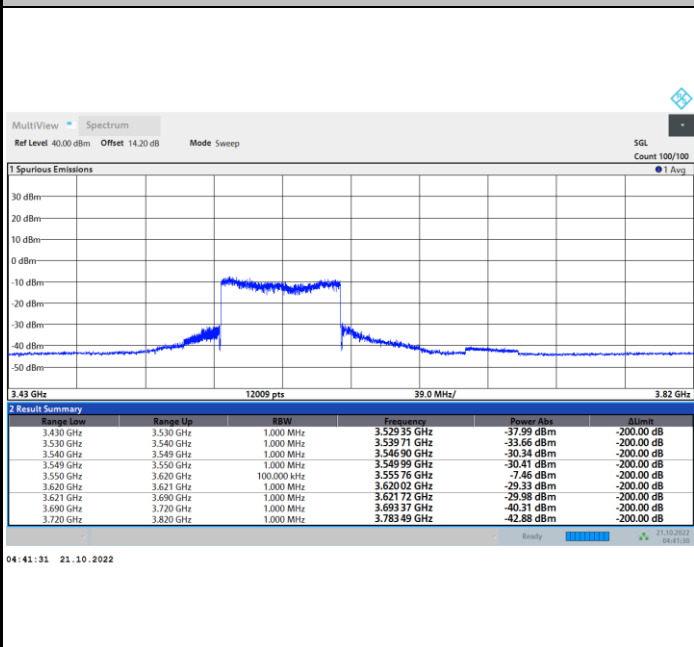

FR1 N77 / 70MHz / CP OFDM / QPSK

Highest Channel

1RB0

1RBmax

Full RB

Full RB Power Limit -40dBm > -41.61 dBm Pass

FR1 N77 / 70MHz / CP OFDM / 16QAM

Lowest Channel

1RB0

1RBmax

Full RB

Full RB Power Limit -40dBm > -40.06 dBm Pass

FR1 N77 / 70MHz / CP OFDM / 16QAM

Middle Channel

1RB0

1RBmax