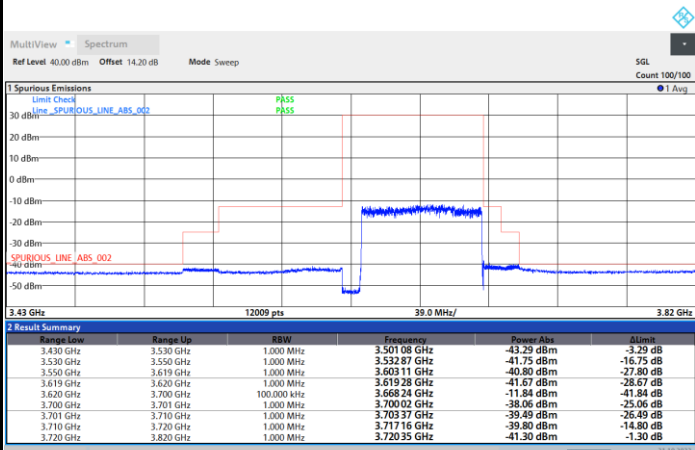

1RB0

1RBmax

Full RB

FR1 N77 / 70MHz / CP OFDM / 256QAM

Highest Channel

1RB0

1RBmax

Full RB