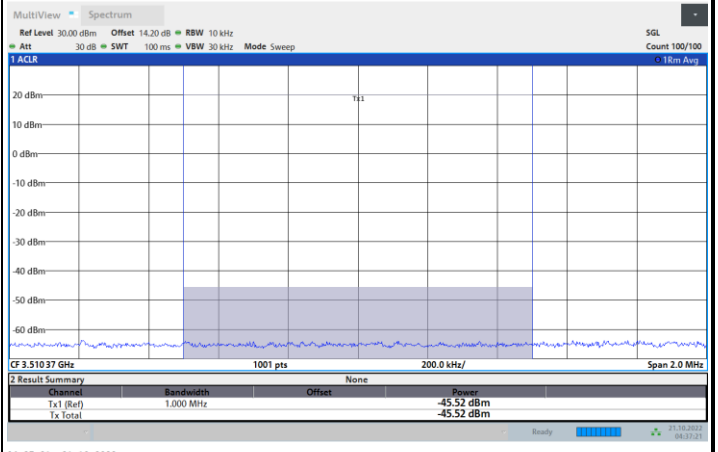

FR1 N77 / 70MHz / CP OFDM / 256QAM

Lowest Channel

1RB0

1RBmax

Full RB

Full RB Power Limit -40dBm > -45.52 dBm Pass

FR1 N77 / 70MHz / CP OFDM / 256QAM

Middle Channel