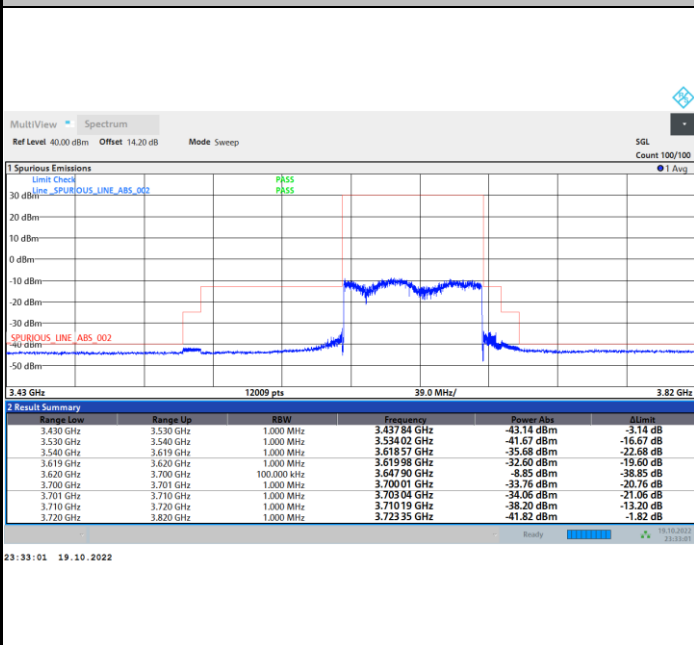

FR1 N77 / 80MHz / CP OFDM / 64QAM

Highest Channel

1RB0

1RBmax

Full RB

FR1 N77 / 80MHz / CP OFDM / 256QAM

Lowest Channel

1RB0