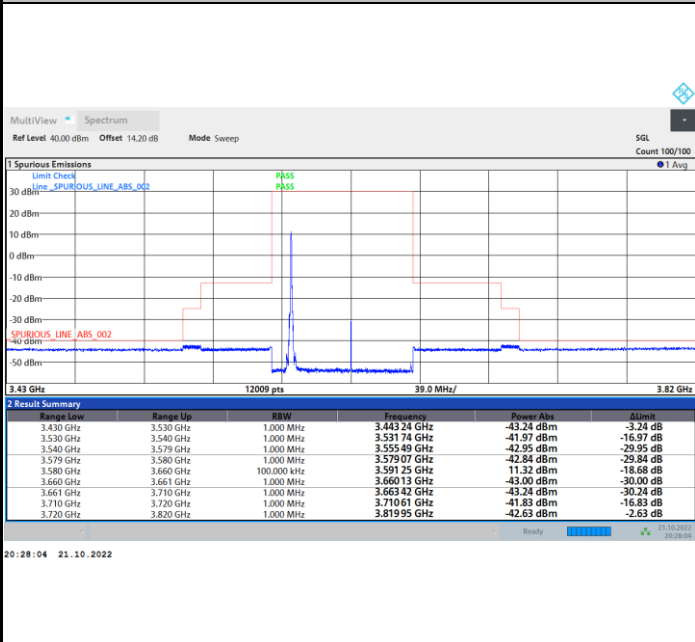

Lowest Channel

1RB0

1RBmax

Full RB

Full RB Power Limit -40dBm > -40.08 dBm Pass

FR1 N77 / 70MHz / CP OFDM / 64QAM

Middle Channel

1RB0

1RBmax

Full RB

FR1 N77 / 70MHz / CP OFDM / 64QAM

Highest Channel

1RB0

1RBmax

Full RB

Full RB Power Limit -40dBm > -40.34 dBm Pass