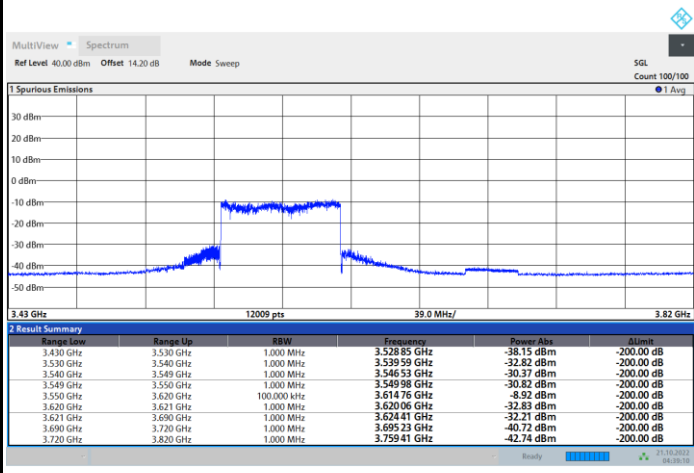

Full RB

FR1 N77 / 70MHz / CP OFDM / 16QAM

Highest Channel

1RB0

1RBmax

Full RB

Full RB Power Limit -40dBm > -40.24 dBm Pass

FR1 N77 / 70MHz / CP OFDM / 64QAM

Lowest Channel

1RB0

1RBmax

Full RB

Full RB Power Limit -40dBm > -40.08 dBm Pass

FR1 N77 / 70MHz / CP OFDM / 64QAM

Middle Channel

1RB0

1RBmax

Full RB

FR1 N77 / 70MHz / CP OFDM / 64QAM

Highest Channel

1RB0

1RBmax

Full RB

Full RB Power Limit -40dBm > -40.34 dBm Pass