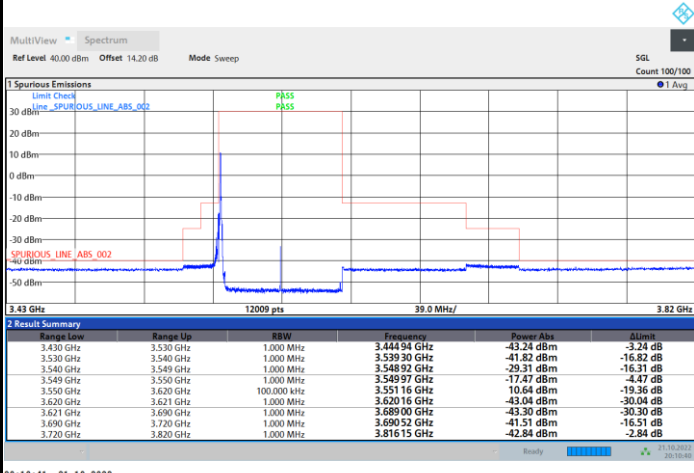

Full RB

FR1 N77 / 70MHz / CP OFDM / 16QAM

Highest Channel

1RB0

1RBmax

Full RB

Full RB Power Limit -40dBm > -40.24 dBm Pass

FR1 N77 / 70MHz / CP OFDM / 64QAM

Lowest Channel

1RB0

1RBmax

Full RB

Full RB Power Limit -40dBm > -40.08 dBm Pass

FR1 N77 / 70MHz / CP OFDM / 64QAM

Middle Channel

1RB0

1RBmax

Full RB

FR1 N77 / 70MHz / CP OFDM / 64QAM

Highest Channel

1RB0

1RBmax

Full RB

Full RB Power Limit -40dBm > -40.34 dBm Pass