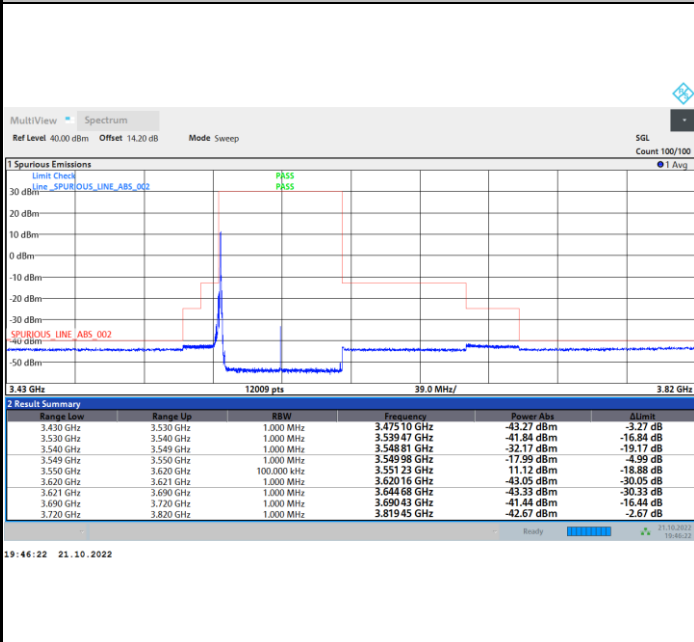

FR1 N77 / 70MHz / CP OFDM / QPSK

Highest Channel

1RB0

1RBmax

Full RB

Full RB Power Limit -40dBm > -41.61 dBm Pass

FR1 N77 / 70MHz / CP OFDM / 16QAM

Lowest Channel

1RB0

1RBmax

Full RB

Full RB Power Limit -40dBm > -40.06 dBm Pass

FR1 N77 / 70MHz / CP OFDM / 16QAM

Middle Channel

1RB0

1RBmax

Full RB

FR1 N77 / 70MHz / CP OFDM / 16QAM

Highest Channel

1RB0

1RBmax

Full RB

Full RB Power Limit -40dBm > -40.24 dBm Pass

FR1 N77 / 70MHz / CP OFDM / 64QAM