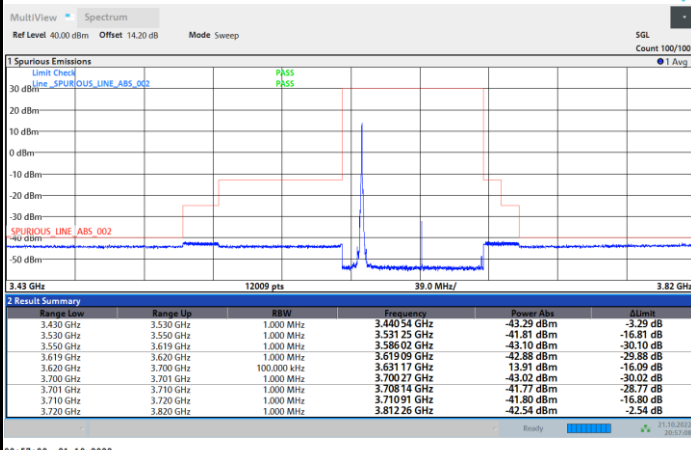

1RBmax

Full RB

FR1 N77 / 70MHz / CP OFDM / 64QAM

Highest Channel

1RB0

1RBmax

Full RB

Full RB Power Limit -40dBm > -40.34 dBm Pass