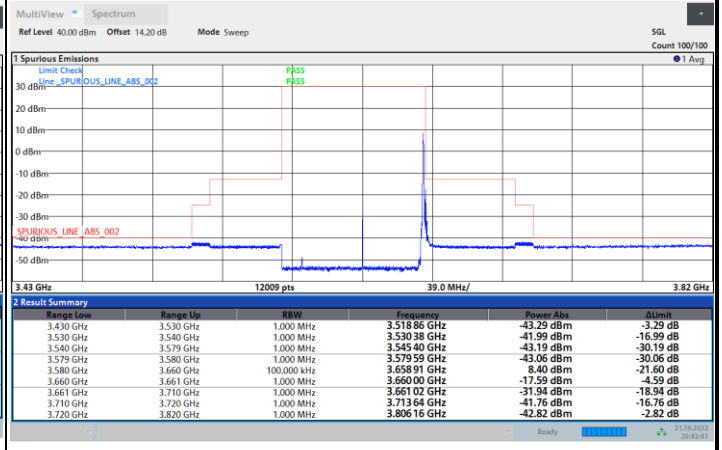

FR1 N77 / 70MHz / CP OFDM / 256QAM

Lowest Channel

1RB0

1RBmax

Full RB

Full RB Power Limit -40dBm > -45.52 dBm Pass

FR1 N77 / 70MHz / CP OFDM / 256QAM

Middle Channel

1RB0

1RBmax

Full RB

FR1 N77 / 70MHz / CP OFDM / 256QAM

Highest Channel

1RB0

1RBmax

Full RB