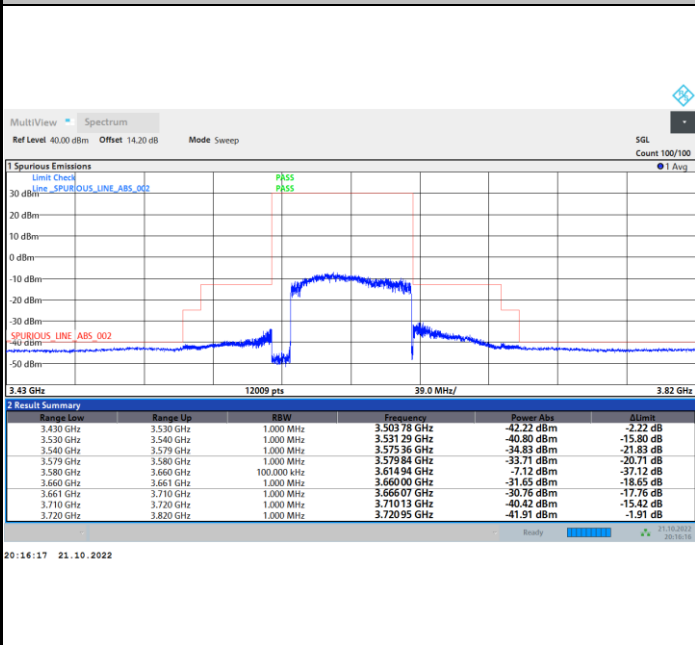

Full RB

FR1 N77 / 70MHz / CP OFDM / 16QAM

Highest Channel

1RB0

1RBmax

Full RB

Full RB Power Limit -40dBm > -40.24 dBm Pass

FR1 N77 / 70MHz / CP OFDM / 64QAM

Lowest Channel

1RB0

1RBmax

Full RB

Full RB Power Limit -40dBm > -40.08 dBm Pass

FR1 N77 / 70MHz / CP OFDM / 64QAM

Middle Channel

1RB0

1RBmax

Full RB

FR1 N77 / 70MHz / CP OFDM / 64QAM

Highest Channel

1RB0

1RBmax

Full RB

Full RB Power Limit -40dBm > -40.34 dBm Pass