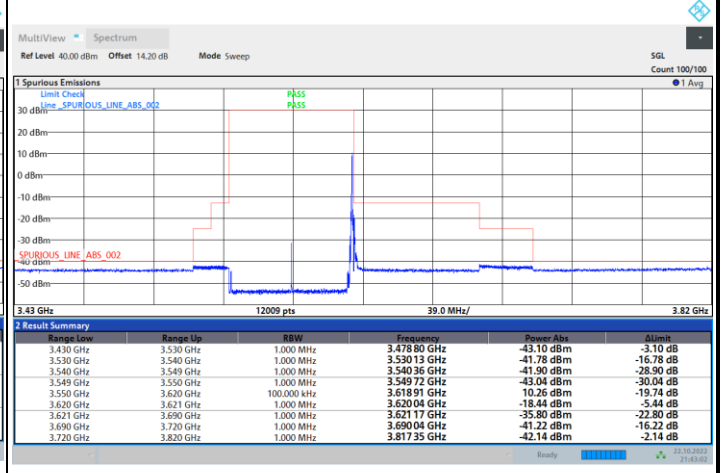

Full RB

FR1 N77 / 70MHz / CP OFDM / 16QAM

Highest Channel

1RB0

1RBmax

Full RB

Full RB Power Limit -40dBm > -40.24 dBm Pass

FR1 N77 / 70MHz / CP OFDM / 64QAM

Lowest Channel

1RB0

1RBmax

Full RB

Full RB Power Limit -40dBm > -40.08 dBm Pass

FR1 N77 / 70MHz / CP OFDM / 64QAM

Middle Channel

1RB0

1RBmax

Full RB

FR1 N77 / 70MHz / CP OFDM / 64QAM

Highest Channel

1RB0

1RBmax

Full RB

Full RB Power Limit -40dBm > -40.34 dBm Pass