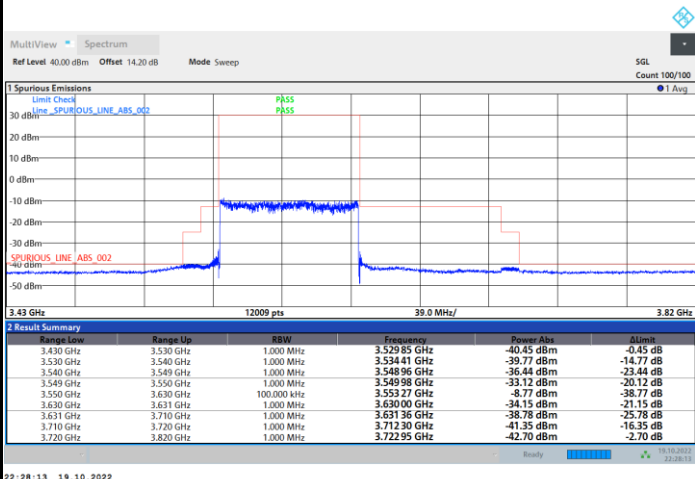

FR1 N77 / 80MHz / CP OFDM / 16QAM

Lowest Channel

1RB0

1RBmax

Full RB