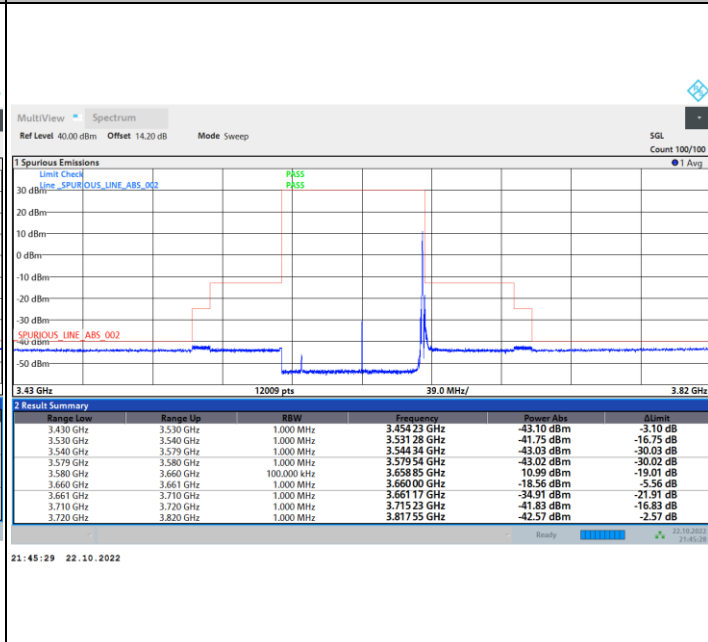

Lowest Channel

1RB0

1RBmax

Full RB

Full RB Power Limit -40dBm > -40.08 dBm Pass

FR1 N77 / 70MHz / CP OFDM / 64QAM

Middle Channel

1RB0

1RBmax

Full RB

FR1 N77 / 70MHz / CP OFDM / 64QAM

Highest Channel

1RB0

1RBmax

Full RB

Full RB Power Limit -40dBm > -40.34 dBm Pass