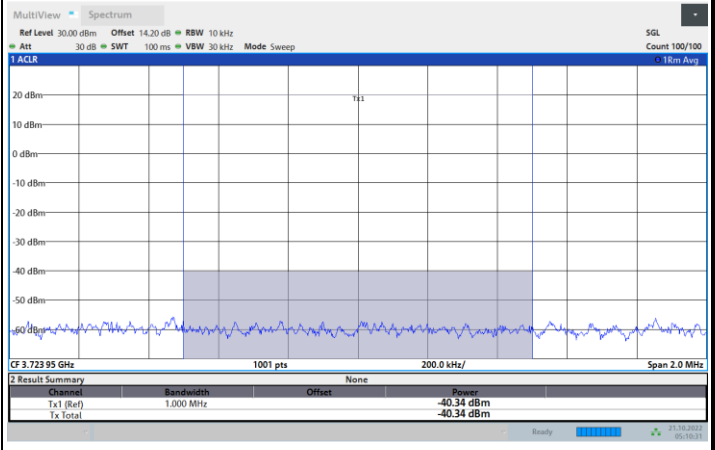

1RBmax

Full RB

FR1 N77 / 70MHz / CP OFDM / 64QAM

Highest Channel

1RB0

1RBmax

Full RB

Full RB Power Limit -40dBm > -40.34 dBm Pass