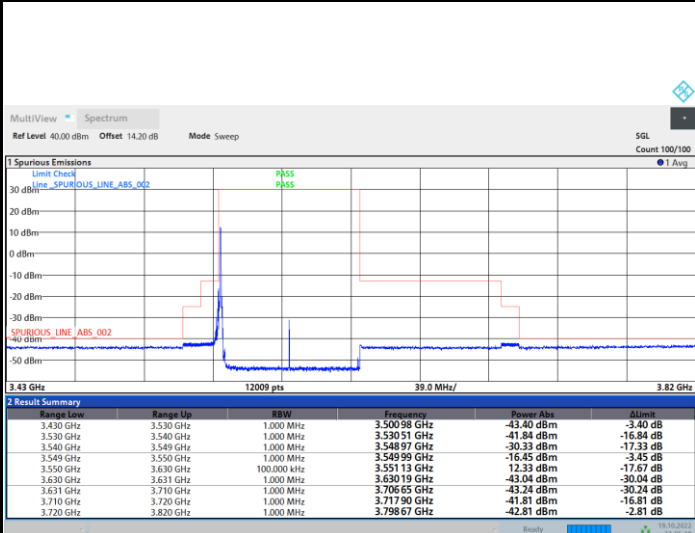

FR1 N77 / 80MHz / CP OFDM / 64QAM

Lowest Channel

1RB0

1RBmax