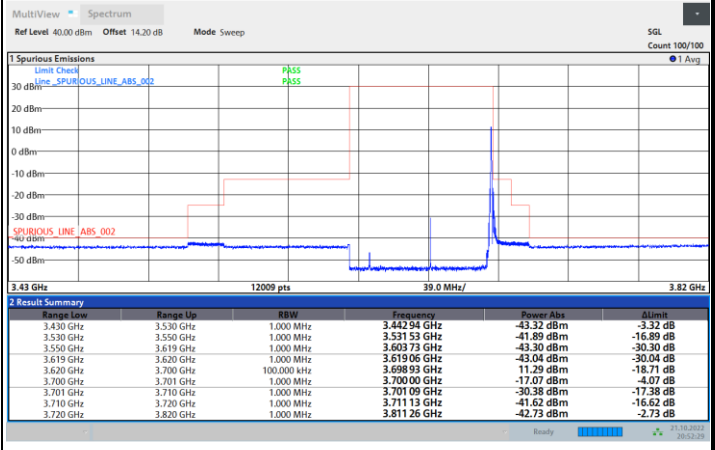

1RBmax

Full RB

FR1 N77 / 70MHz / CP OFDM / 64QAM

Highest Channel

1RB0

1RBmax

Full RB

Full RB Power Limit -40dBm > -40.34 dBm Pass

FR1 N77 / 70MHz / CP OFDM / 256QAM

Lowest Channel

1RB0

1RBmax

Full RB

Full RB Power Limit -40dBm > -45.52 dBm Pass

FR1 N77 / 70MHz / CP OFDM / 256QAM

Middle Channel