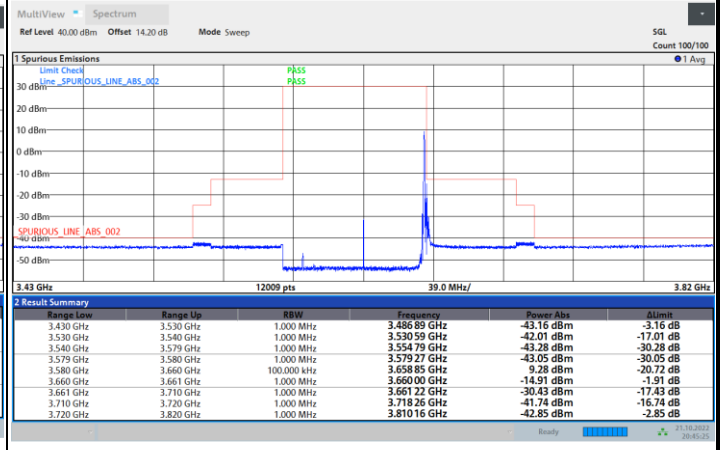

1RB0

1RBmax

Full RB

Full RB Power Limit -40dBm > -40.06 dBm Pass

FR1 N77 / 70MHz / CP OFDM / 16QAM

Middle Channel

1RB0

1RBmax

Full RB

FR1 N77 / 70MHz / CP OFDM / 16QAM

Highest Channel

1RB0

1RBmax

Full RB

Full RB Power Limit -40dBm > -40.24 dBm Pass

FR1 N77 / 70MHz / CP OFDM / 64QAM

Lowest Channel

1RB0

1RBmax

Full RB

Full RB Power Limit -40dBm > -40.08 dBm Pass

FR1 N77 / 70MHz / CP OFDM / 64QAM

Middle Channel

1RB0