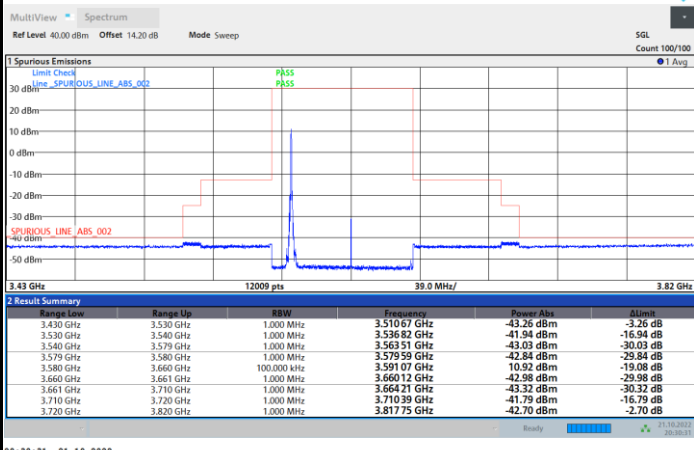

1RB0

1RBmax

Full RB

Full RB Power Limit -40dBm > -40.06 dBm Pass

FR1 N77 / 70MHz / CP OFDM / 16QAM

Middle Channel

1RB0

1RBmax

Full RB

FR1 N77 / 70MHz / CP OFDM / 16QAM

Highest Channel

1RB0

1RBmax

Full RB

Full RB Power Limit -40dBm > -40.24 dBm Pass

FR1 N77 / 70MHz / CP OFDM / 64QAM