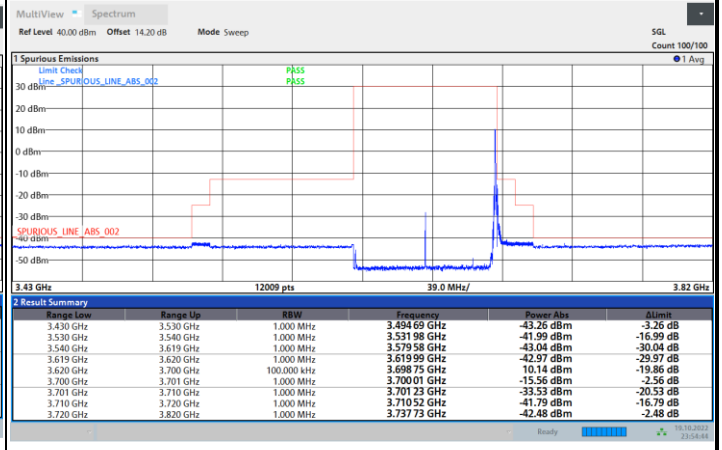

Full RB

FR1 N77 / 80MHz / CP OFDM / 16QAM

Highest Channel

1RB0

1RBmax

Full RB

FR1 N77 / 80MHz / CP OFDM / 64QAM

Lowest Channel