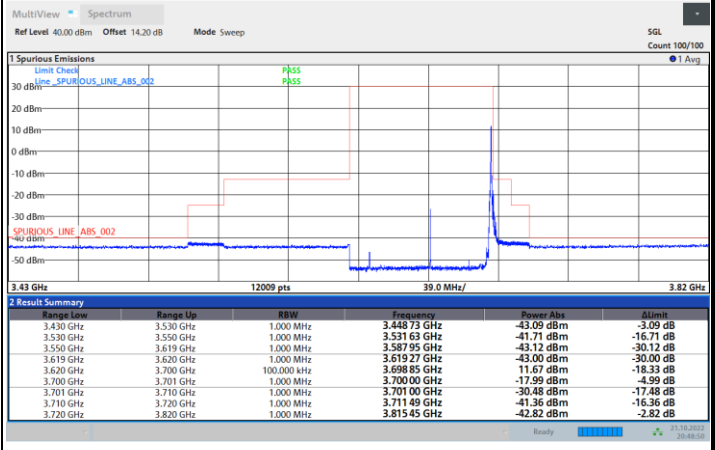

FR1 N77 / 70MHz / CP OFDM / QPSK

Highest Channel

1RB0

1RBmax

Full RB

Full RB Power Limit -40dBm > -41.61 dBm Pass

FR1 N77 / 70MHz / CP OFDM / 16QAM

Lowest Channel

1RB0

1RBmax

Full RB

Full RB Power Limit -40dBm > -40.06 dBm Pass

FR1 N77 / 70MHz / CP OFDM / 16QAM

Middle Channel

1RB0

1RBmax

Full RB

FR1 N77 / 70MHz / CP OFDM / 16QAM

Highest Channel

1RB0

1RBmax

Full RB

Full RB Power Limit -40dBm > -40.24 dBm Pass

FR1 N77 / 70MHz / CP OFDM / 64QAM