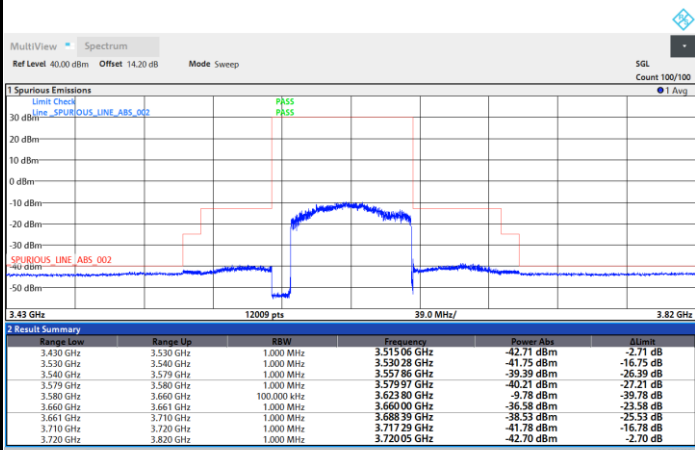

FR1 N77 / 70MHz / CP OFDM / 256QAM

Middle Channel

1RB0

1RBmax

Full RB