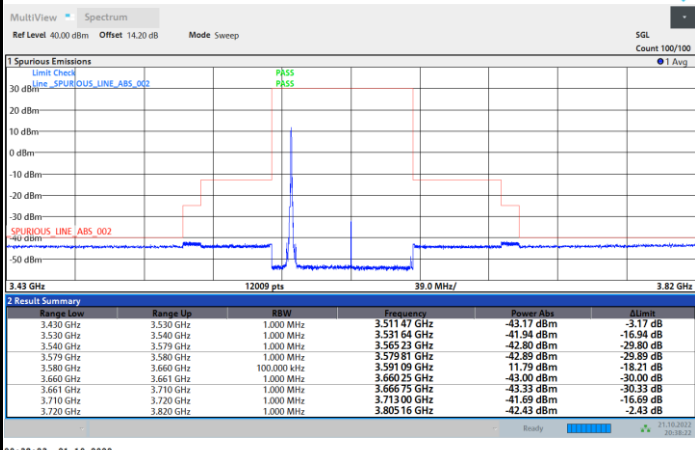

FR1 N77 / 70MHz / CP OFDM / 256QAM

Middle Channel

1RB0

1RBmax