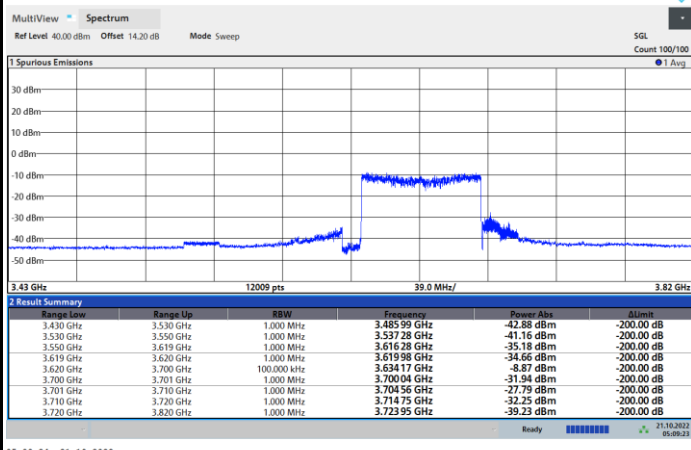

1RBmax

Full RB

FR1 N77 / 70MHz / CP OFDM / 64QAM

Highest Channel

1RB0

1RBmax

Full RB

Full RB Power Limit -40dBm > -40.34 dBm Pass