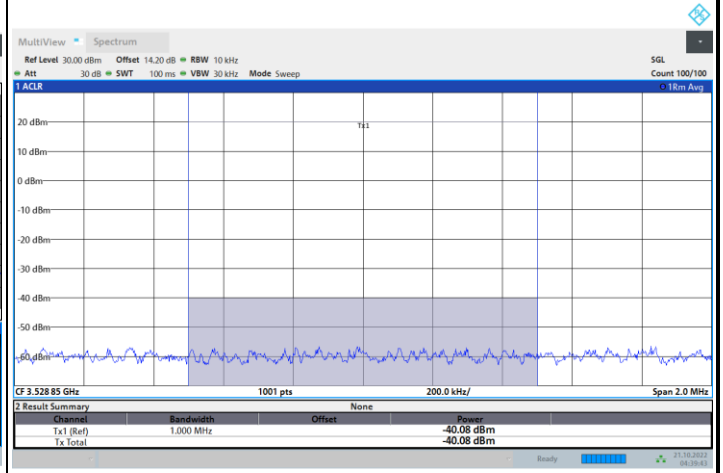

Lowest Channel

1RB0

1RBmax

Full RB

Full RB Power Limit -40dBm > -40.08 dBm Pass

FR1 N77 / 70MHz / CP OFDM / 64QAM

Middle Channel

1RB0

1RBmax

Full RB

FR1 N77 / 70MHz / CP OFDM / 64QAM

Highest Channel

1RB0

1RBmax

Full RB

Full RB Power Limit -40dBm > -40.34 dBm Pass