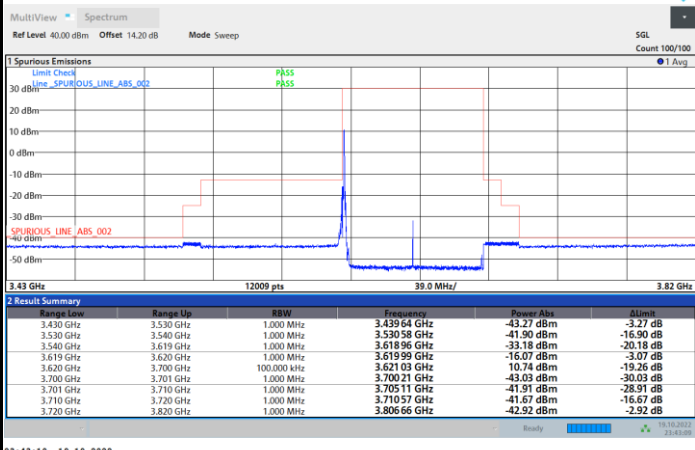

Full RB

FR1 N77 / 80MHz / CP OFDM / 16QAM

Highest Channel

1RB0

1RBmax

Full RB

FR1 N77 / 80MHz / CP OFDM / 64QAM

Lowest Channel