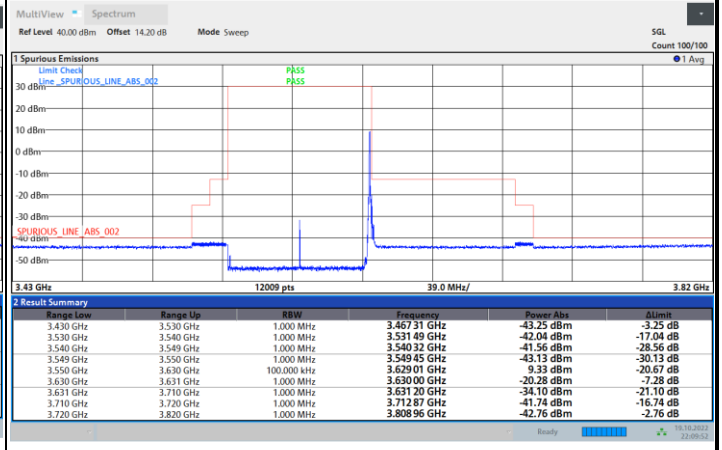

FR1 N77 / 80MHz / CP OFDM / 256QAM

Lowest Channel

1RB0

1RBmax