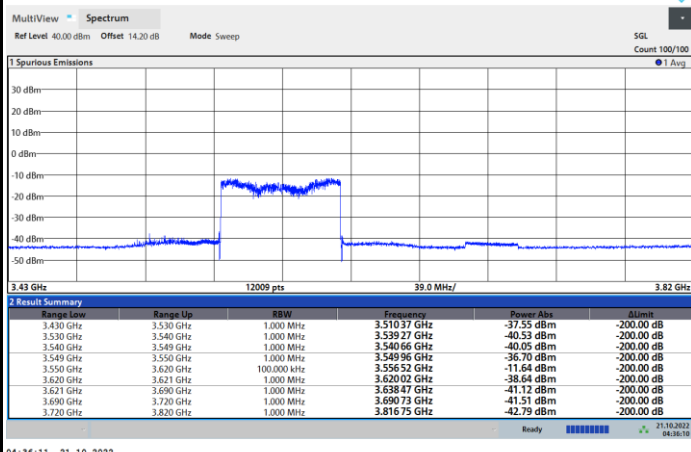

FR1 N77 / 70MHz / CP OFDM / 256QAM

Lowest Channel

1RB0

1RBmax

Full RB

Full RB Power Limit -40dBm > -45.52 dBm Pass

FR1 N77 / 70MHz / CP OFDM / 256QAM

Middle Channel