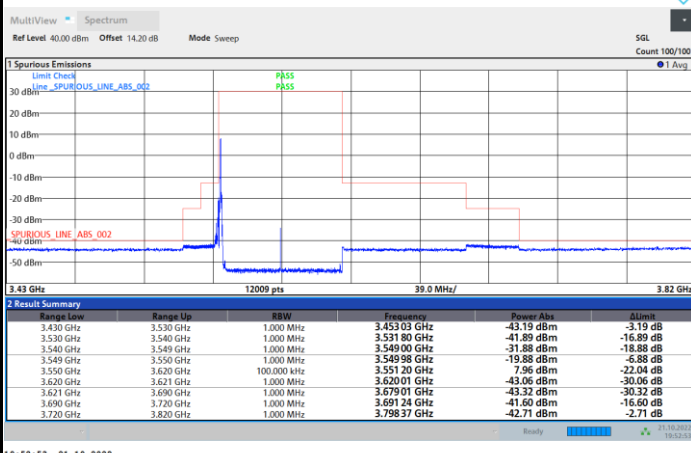

Lowest Channel

1RB0

1RBmax

Full RB

Full RB Power Limit -40dBm > -40.08 dBm Pass

FR1 N77 / 70MHz / CP OFDM / 64QAM

Middle Channel

1RB0

1RBmax

Full RB

FR1 N77 / 70MHz / CP OFDM / 64QAM

Highest Channel

1RB0

1RBmax

Full RB

Full RB Power Limit -40dBm > -40.34 dBm Pass

FR1 N77 / 70MHz / CP OFDM / 256QAM

Lowest Channel

1RB0

1RBmax

Full RB

Full RB Power Limit -40dBm > -45.52 dBm Pass

FR1 N77 / 70MHz / CP OFDM / 256QAM

Middle Channel