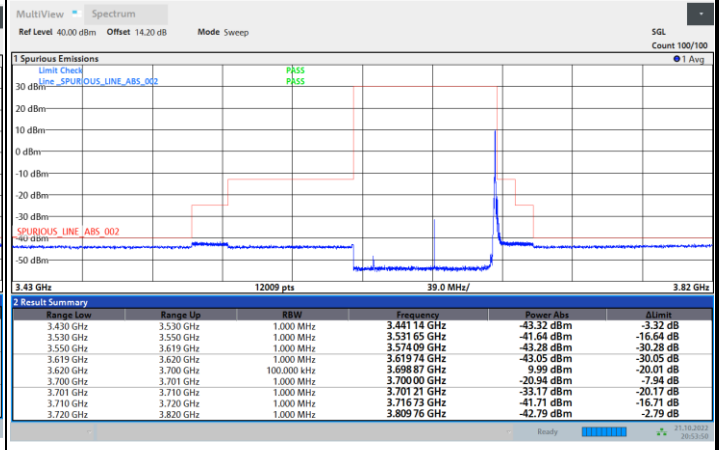

1RB0

1RBmax

Full RB

FR1 N77 / 70MHz / CP OFDM / 256QAM

Highest Channel

1RB0

1RBmax

Full RB