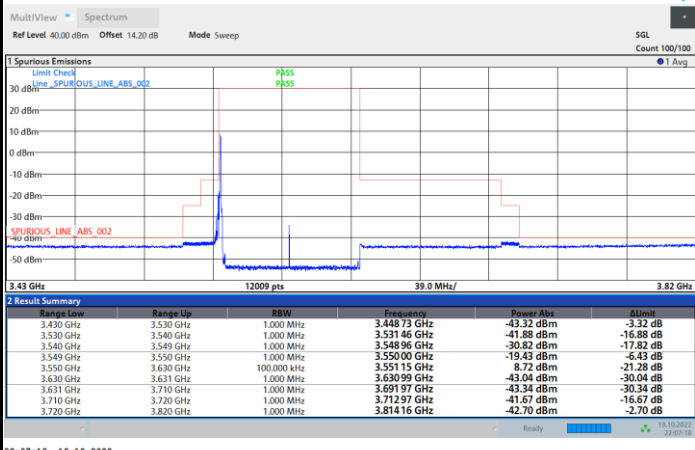

FR1 N77 / 80MHz / CP OFDM / 256QAM

Lowest Channel

1RB0

1RBmax