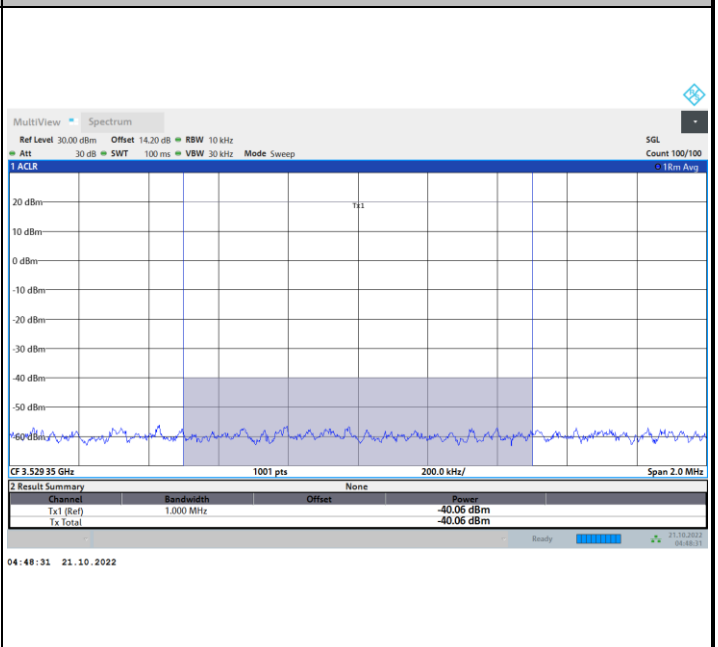

FR1 N77 / 70MHz / CP OFDM / QPSK

Highest Channel

1RB0

1RBmax

Full RB

Full RB Power Limit -40dBm > -41.61 dBm Pass

FR1 N77 / 70MHz / CP OFDM / 16QAM

Lowest Channel

1RB0

1RBmax

Full RB

Full RB Power Limit -40dBm > -40.06 dBm Pass

FR1 N77 / 70MHz / CP OFDM / 16QAM

Middle Channel

1RB0

1RBmax