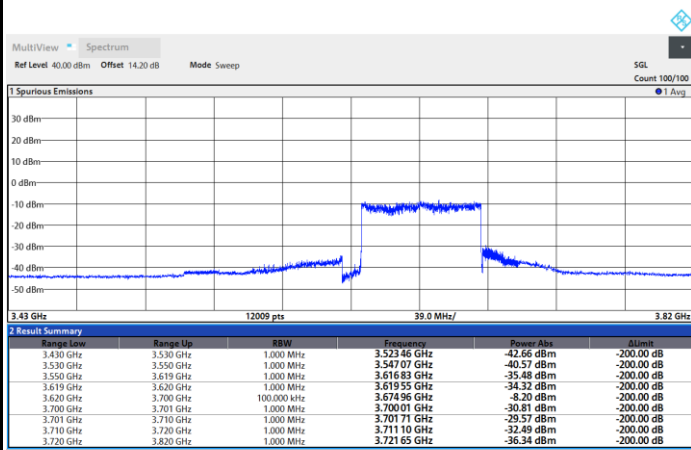

Full RB

FR1 N77 / 70MHz / CP OFDM / 16QAM

Highest Channel

1RB0

1RBmax

Full RB

Full RB Power Limit -40dBm > -40.24 dBm Pass

FR1 N77 / 70MHz / CP OFDM / 64QAM

Lowest Channel

1RB0

1RBmax

Full RB

Full RB Power Limit -40dBm > -40.08 dBm Pass

FR1 N77 / 70MHz / CP OFDM / 64QAM

Middle Channel

1RB0