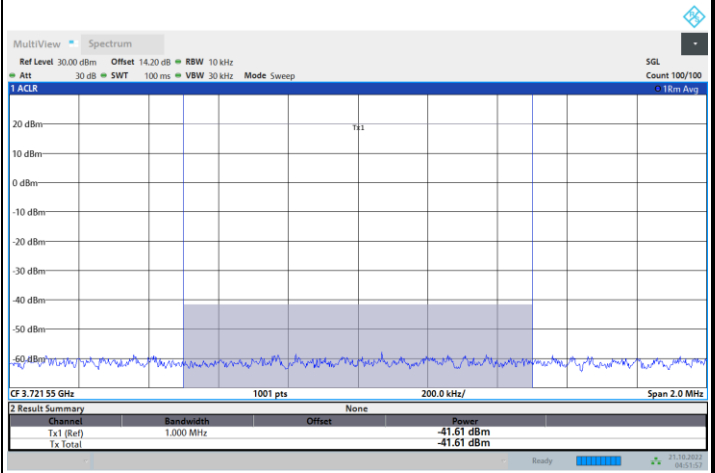

FR1 N77 / 70MHz / CP OFDM / QPSK

Highest Channel

1RB0

1RBmax

Full RB

Full RB Power Limit -40dBm > -41.61 dBm Pass

FR1 N77 / 70MHz / CP OFDM / 16QAM

Lowest Channel

1RB0

1RBmax

Full RB

Full RB Power Limit -40dBm > -40.06 dBm Pass

FR1 N77 / 70MHz / CP OFDM / 16QAM

Middle Channel

1RB0

1RBmax

Full RB

FR1 N77 / 70MHz / CP OFDM / 16QAM

Highest Channel

1RB0

1RBmax

Full RB

Full RB Power Limit -40dBm > -40.24 dBm Pass

FR1 N77 / 70MHz / CP OFDM / 64QAM