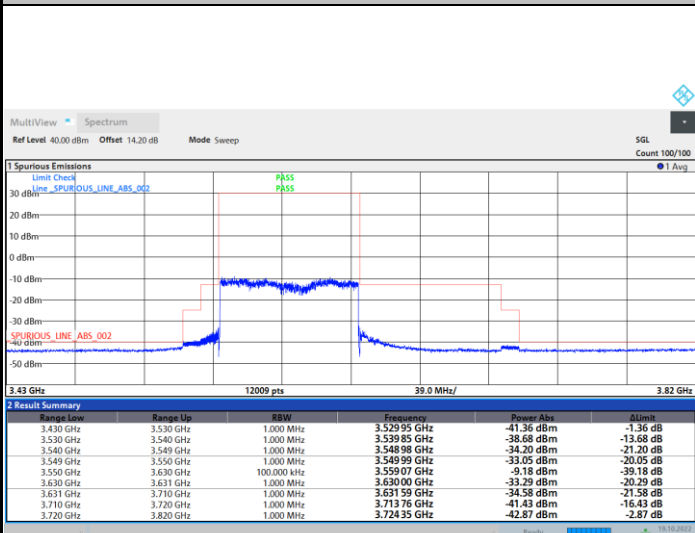

FR1 N77 / 80MHz / CP OFDM / 64QAM

Lowest Channel

1RB0

1RBmax

Full RB