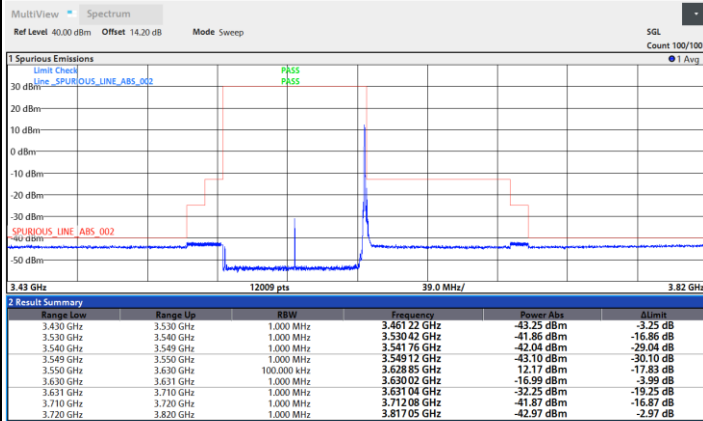

FR1 N77 / 80MHz / CP OFDM / QPSK

Lowest Channel

1RB0

1RBmax