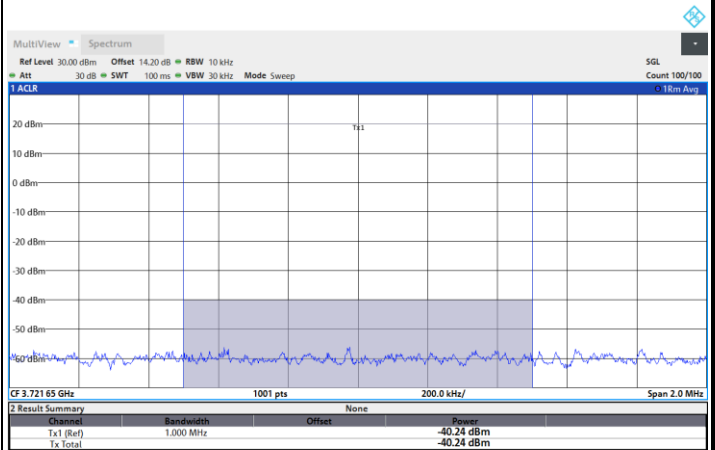

Full RB

FR1 N77 / 70MHz / CP OFDM / 16QAM

Highest Channel

1RB0

1RBmax

Full RB

Full RB Power Limit -40dBm > -40.24 dBm Pass

FR1 N77 / 70MHz / CP OFDM / 64QAM

Lowest Channel

1RB0

1RBmax

Full RB

Full RB Power Limit -40dBm > -40.08 dBm Pass

FR1 N77 / 70MHz / CP OFDM / 64QAM

Middle Channel

1RB0