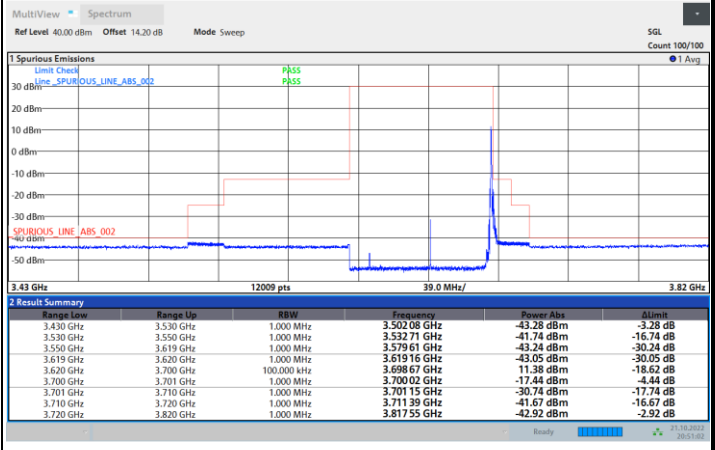

Full RB

FR1 N77 / 70MHz / CP OFDM / 16QAM

Highest Channel

1RB0

1RBmax

Full RB

Full RB Power Limit -40dBm > -40.24 dBm Pass

FR1 N77 / 70MHz / CP OFDM / 64QAM

Lowest Channel

1RB0

1RBmax

Full RB

Full RB Power Limit -40dBm > -40.08 dBm Pass

FR1 N77 / 70MHz / CP OFDM / 64QAM

Middle Channel

1RB0

1RBmax

Full RB

FR1 N77 / 70MHz / CP OFDM / 64QAM

Highest Channel

1RB0

1RBmax

Full RB

Full RB Power Limit -40dBm > -40.34 dBm Pass