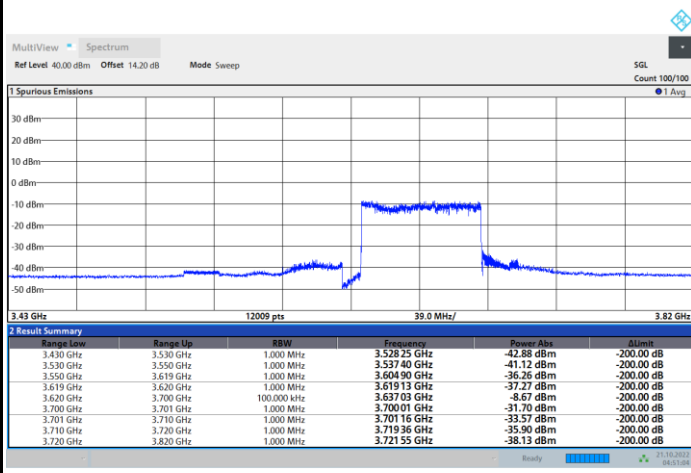

FR1 N77 / 70MHz / CP OFDM / QPSK

Highest Channel

1RB0

1RBmax

Full RB

Full RB Power Limit -40dBm > -41.61 dBm Pass

FR1 N77 / 70MHz / CP OFDM / 16QAM

Lowest Channel

1RB0

1RBmax

Full RB

Full RB Power Limit -40dBm > -40.06 dBm Pass

FR1 N77 / 70MHz / CP OFDM / 16QAM

Middle Channel

1RB0

1RBmax

Full RB

FR1 N77 / 70MHz / CP OFDM / 16QAM

Highest Channel

1RB0

1RBmax

Full RB

Full RB Power Limit -40dBm > -40.24 dBm Pass

FR1 N77 / 70MHz / CP OFDM / 64QAM