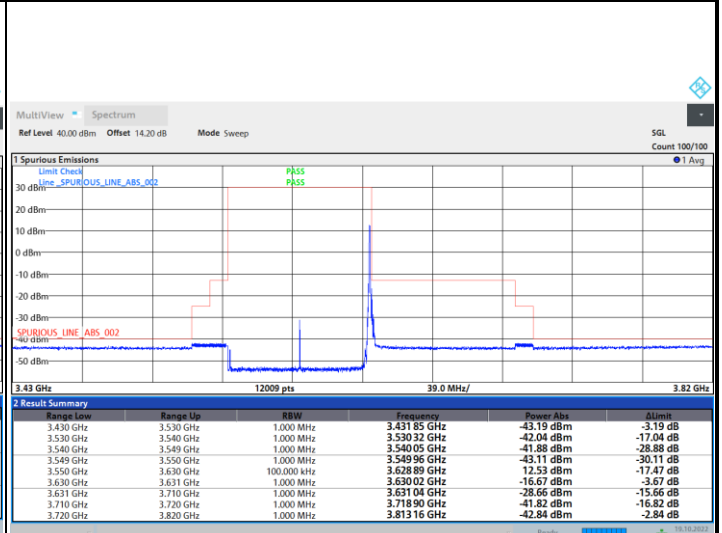

FR1 N77 / 80MHz / CP OFDM / 64QAM

Lowest Channel

1RB0

1RBmax