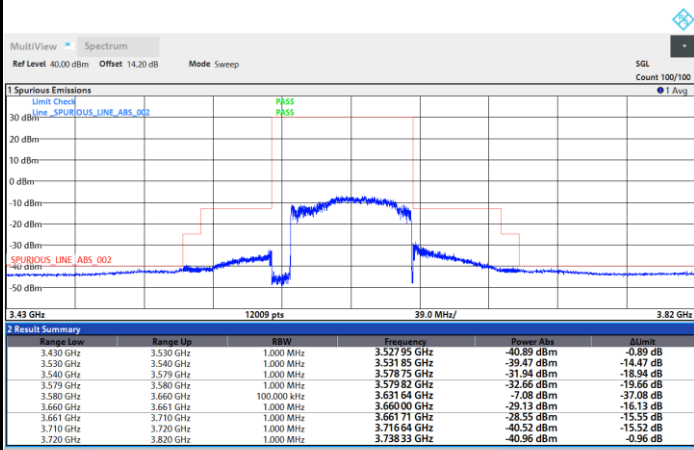

1RB0

1RBmax

Full RB

Full RB Power Limit -40dBm > -40.06 dBm Pass

FR1 N77 / 70MHz / CP OFDM / 16QAM

Middle Channel

1RB0

1RBmax

Full RB

FR1 N77 / 70MHz / CP OFDM / 16QAM

Highest Channel

1RB0

1RBmax

Full RB

Full RB Power Limit -40dBm > -40.24 dBm Pass

FR1 N77 / 70MHz / CP OFDM / 64QAM

Lowest Channel

1RB0

1RBmax

Full RB

Full RB Power Limit -40dBm > -40.08 dBm Pass

FR1 N77 / 70MHz / CP OFDM / 64QAM

Middle Channel

1RB0