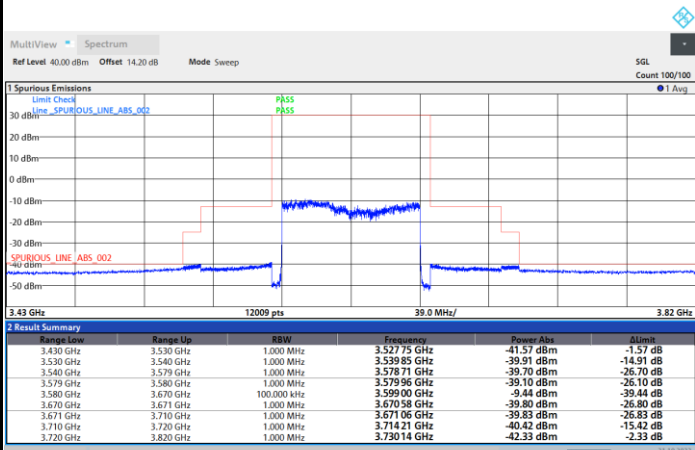

FR1 N77 / 80MHz / CP OFDM / QPSK

Middle Channel

1RB0

1RBmax

Full RB