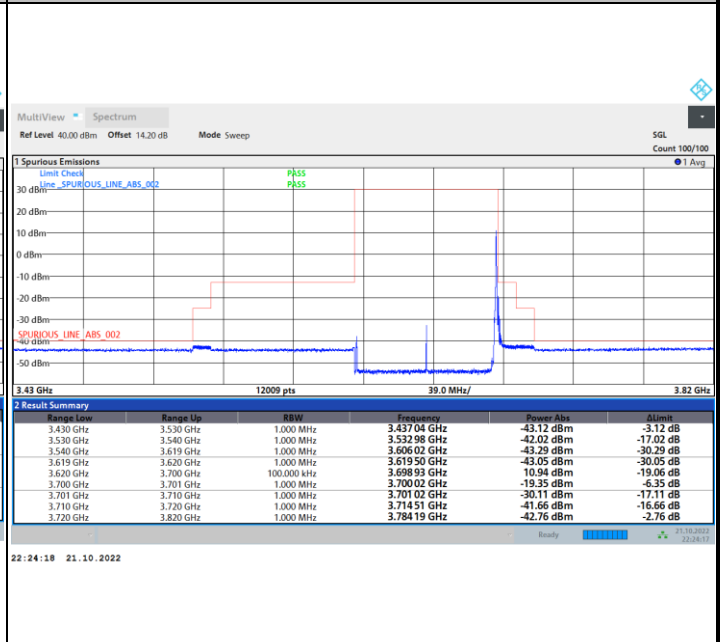

1RBmax

Full RB

FR1 N77 / 80MHz / CP OFDM / 64QAM

Middle Channel

1RB0

1RBmax

Full RB

FR1 N77 / 80MHz / CP OFDM / 64QAM

Highest Channel

1RB0

1RBmax

Full RB

FR1 N77 / 80MHz / CP OFDM / 256QAM

Lowest Channel

1RB0

1RBmax