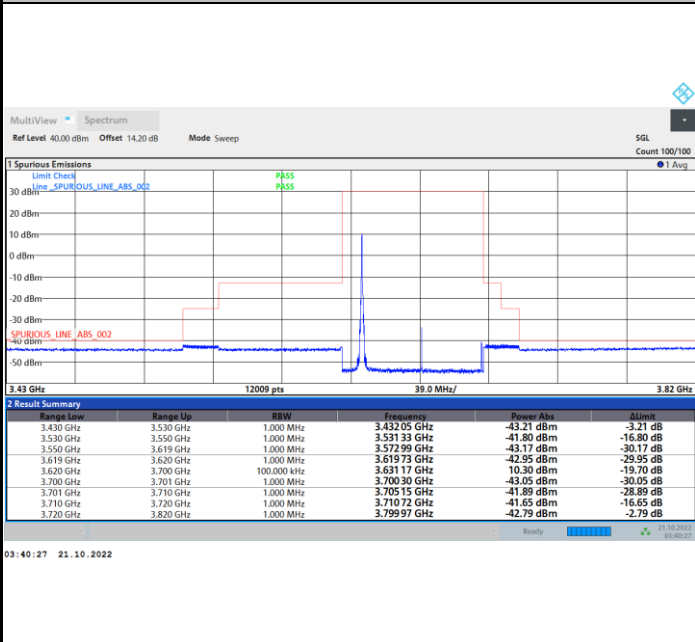

1RB0

1RBmax

Full RB

FR1 N77 / 70MHz / CP OFDM / 64QAM

Highest Channel

1RB0

1RBmax

Full RB