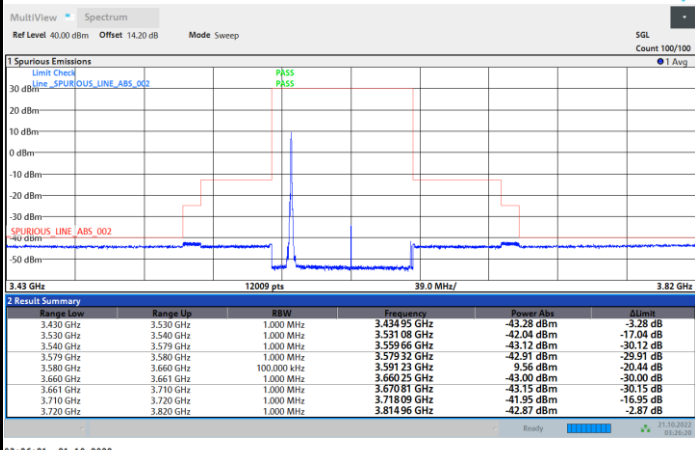

FR1 N77 / 70MHz / CP OFDM / 16QAM

Middle Channel

1RB0

1RBmax