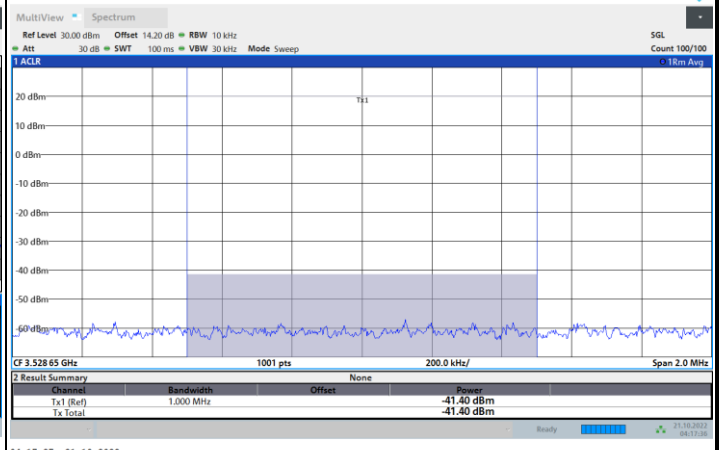

FR1 N77 / 70MHz / CP OFDM / 64QAM

Lowest Channel

1RB0

1RBmax

Full RB

Full RB Power Limit -40dBm > -41.40 dBm Pass

FR1 N77 / 70MHz / CP OFDM / 64QAM

Middle Channel

1RB0

1RBmax

Full RB

FR1 N77 / 70MHz / CP OFDM / 64QAM

Highest Channel

1RB0

1RBmax

Full RB