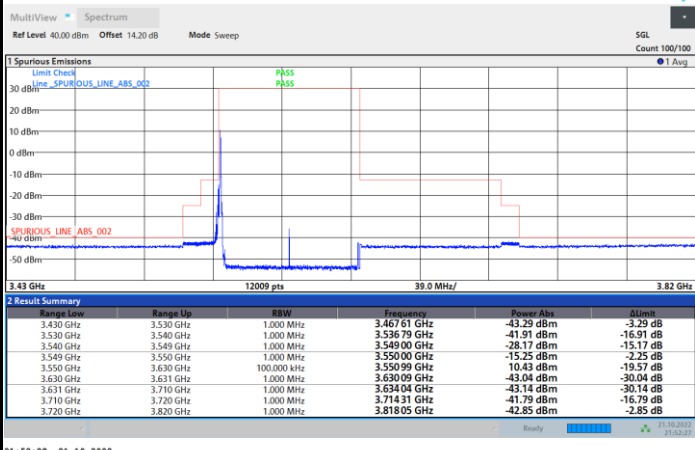

FR1 N77 / 80MHz / CP OFDM / 16QAM

Lowest Channel

1RB0

1RBmax