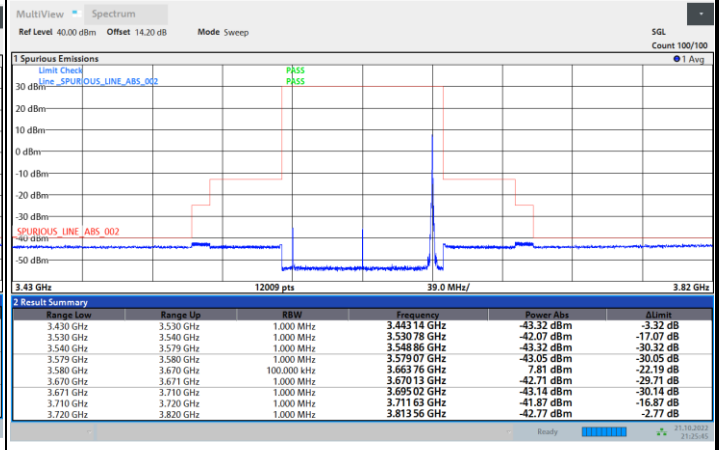

1RB0

1RBmax

Full RB

FR1 N77 / 80MHz / CP OFDM / 16QAM

Middle Channel

1RB0

1RBmax

Full RB

FR1 N77 / 80MHz / CP OFDM / 16QAM

Highest Channel

1RB0

1RBmax

Full RB

FR1 N77 / 80MHz / CP OFDM / 64QAM

Lowest Channel

1RB0