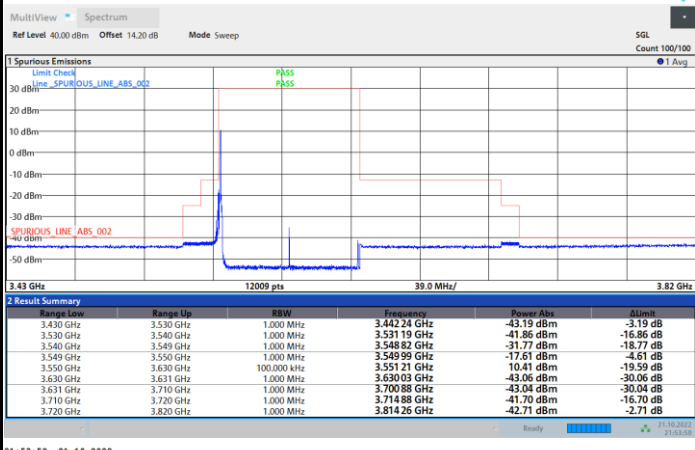

FR1 N77 / 80MHz / CP OFDM / 64QAM

Lowest Channel

1RB0

1RBmax