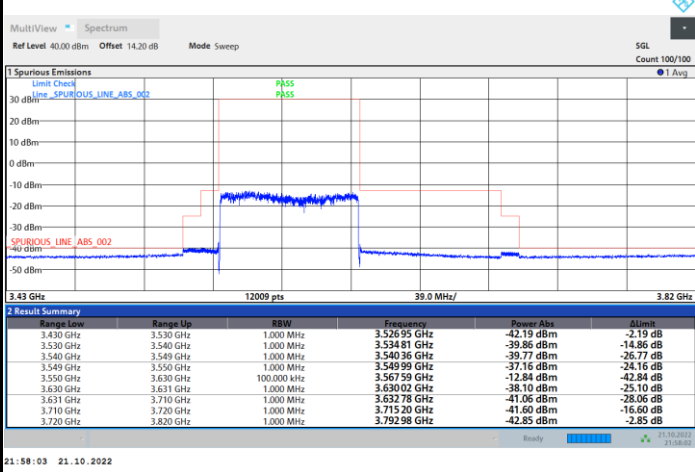

FR1 N77 / 80MHz / CP OFDM / 256QAM

Lowest Channel

1RB0

1RBmax

Full RB