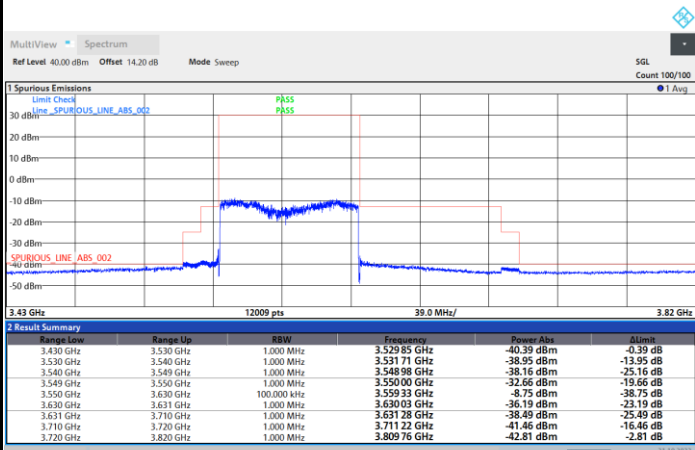

FR1 N77 / 80MHz / CP OFDM / 16QAM

Lowest Channel

1RB0

1RBmax

Full RB