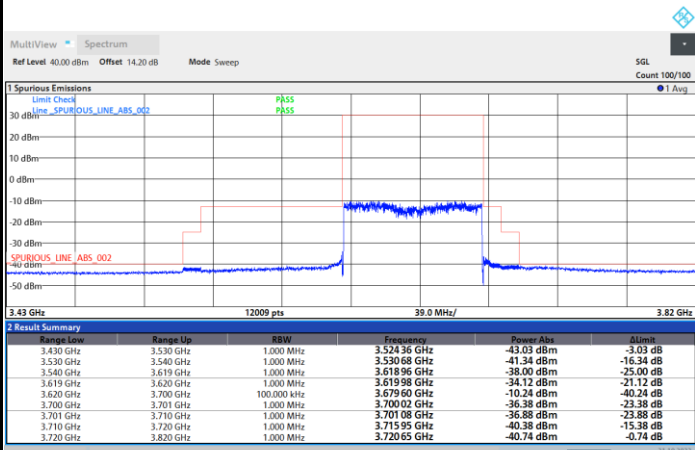

FR1 N77 / 80MHz / CP OFDM / 16QAM

Highest Channel

1RB0

1RBmax

Full RB

FR1 N77 / 80MHz / CP OFDM / 64QAM

Lowest Channel

1RB0