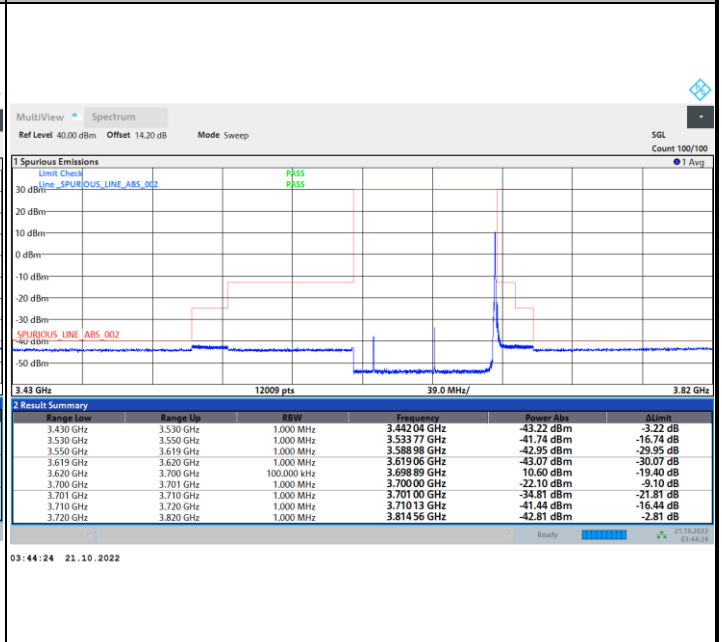

1RB0

1RBmax

Full RB

FR1 N77 / 70MHz / CP OFDM / 64QAM

Highest Channel

1RB0

1RBmax

Full RB