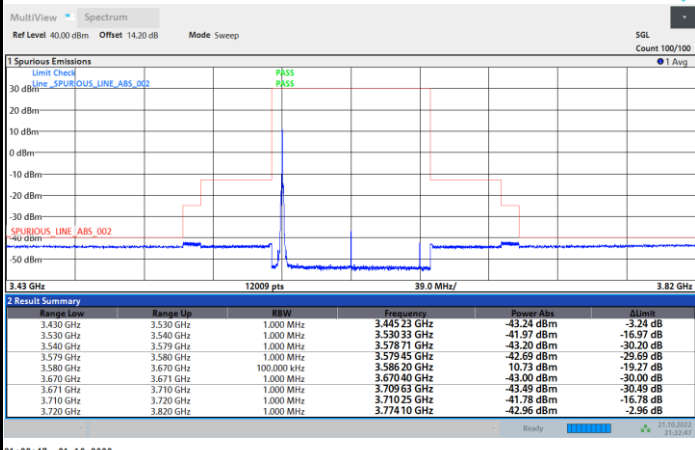

Lowest Channel

1RB0

1RBmax

Full RB

FR1 N77 / 80MHz / CP OFDM / QPSK

Middle Channel

1RB0

1RBmax

Full RB

FR1 N77 / 80MHz / CP OFDM / QPSK

Highest Channel

1RB0

1RBmax

Full RB

FR1 N77 / 80MHz / CP OFDM / 16QAM

Lowest Channel