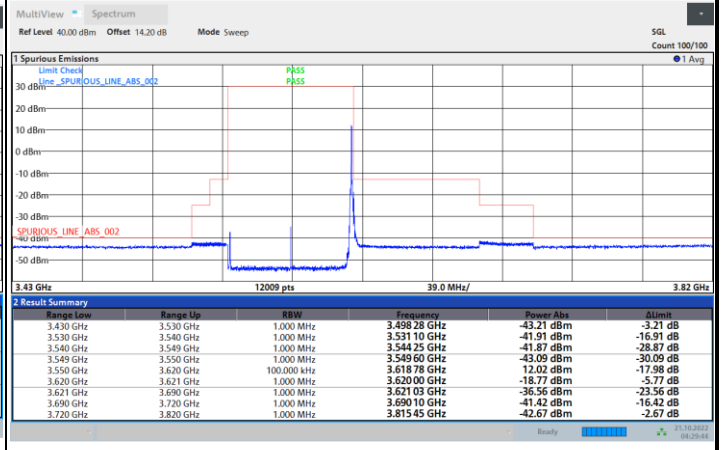

FR1 N77 / 70MHz / CP OFDM / 16QAM

Lowest Channel

1RB0

1RBmax

Full RB

Full RB Power Limit -40dBm > -40.97 dBm Pass

FR1 N77 / 70MHz / CP OFDM / 16QAM

Middle Channel

1RB0

1RBmax

Full RB

FR1 N77 / 70MHz / CP OFDM / 16QAM

Highest Channel

1RB0

1RBmax

Full RB