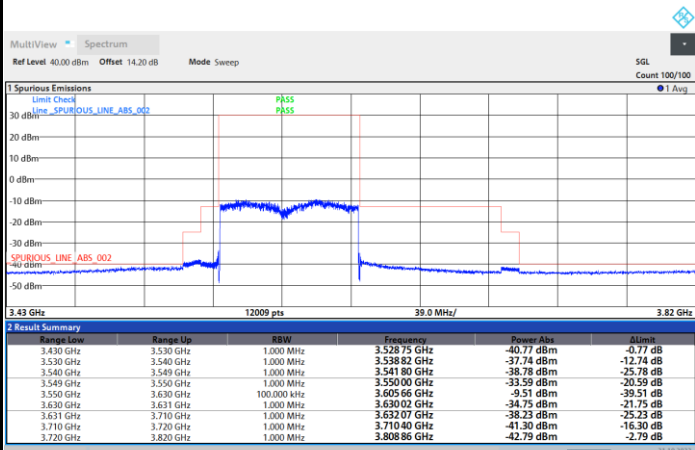

FR1 N77 / 80MHz / CP OFDM / QPSK

Lowest Channel

1RB0

1RBmax

Full RB