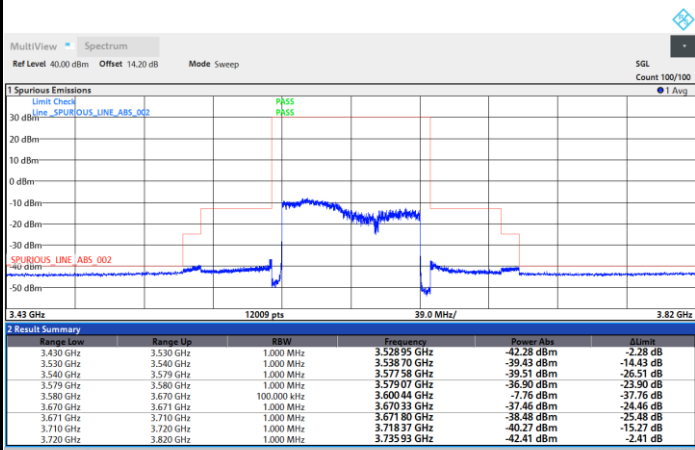

1RBmax

Full RB

FR1 N77 / 80MHz / CP OFDM / 64QAM

Middle Channel

1RB0

1RBmax

Full RB

FR1 N77 / 80MHz / CP OFDM / 64QAM

Highest Channel

1RB0

1RBmax

Full RB

FR1 N77 / 80MHz / CP OFDM / 256QAM

Lowest Channel

1RB0

1RBmax