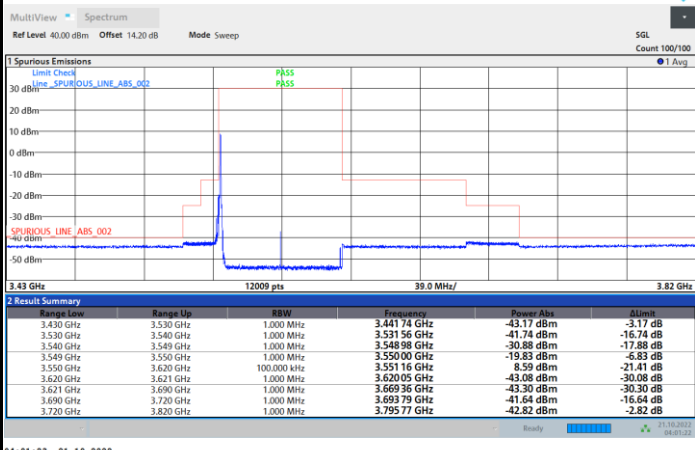

FR1 N77 / 70MHz / CP OFDM / 256QAM

Lowest Channel

1RB0

1RBmax