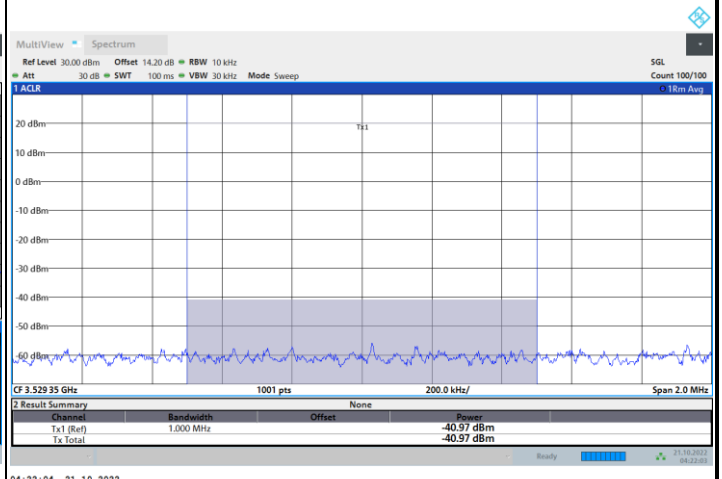

FR1 N77 / 70MHz / CP OFDM / 16QAM

Lowest Channel

1RB0

1RBmax

Full RB

Full RB Power Limit -40dBm > -40.97 dBm Pass

FR1 N77 / 70MHz / CP OFDM / 16QAM

Middle Channel