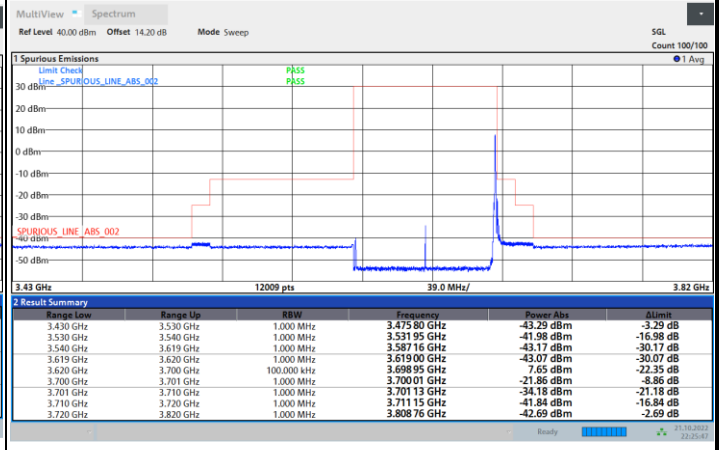

Full RB

FR1 N77 / 80MHz / CP OFDM / 256QAM

Middle Channel

1RB0

1RBmax

Full RB

FR1 N77 / 80MHz / CP OFDM / 256QAM

Highest Channel

1RB0

1RBmax

Full RB