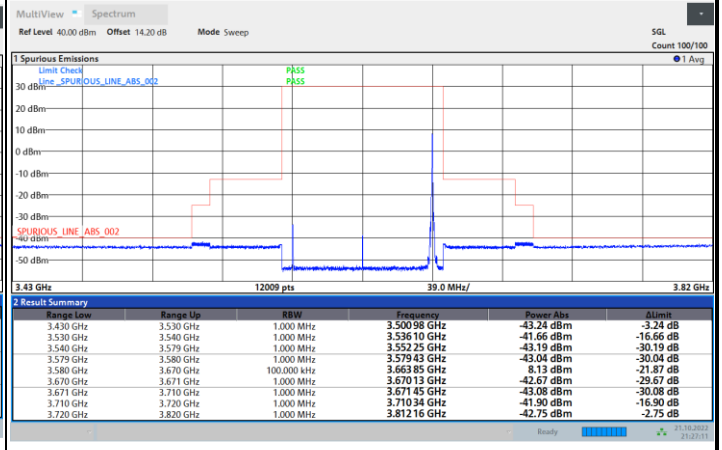

1RBmax

Full RB

FR1 N77 / 80MHz / CP OFDM / 64QAM

Middle Channel

1RB0

1RBmax

Full RB

FR1 N77 / 80MHz / CP OFDM / 64QAM

Highest Channel

1RB0

1RBmax

Full RB

FR1 N77 / 80MHz / CP OFDM / 256QAM

Lowest Channel

1RB0

1RBmax