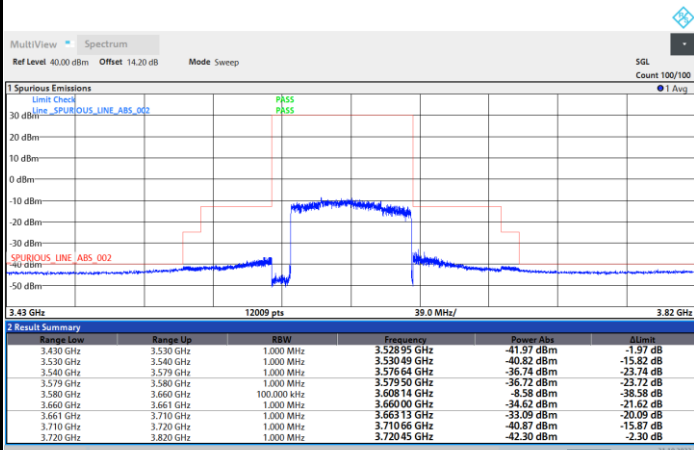

FR1 N77 / 70MHz / CP OFDM / 64QAM

Lowest Channel

1RB0

1RBmax

Full RB

Full RB Power Limit -40dBm > -41.40 dBm Pass

FR1 N77 / 70MHz / CP OFDM / 64QAM

Middle Channel

1RB0

1RBmax

Full RB

FR1 N77 / 70MHz / CP OFDM / 64QAM

Highest Channel

1RB0

1RBmax

Full RB