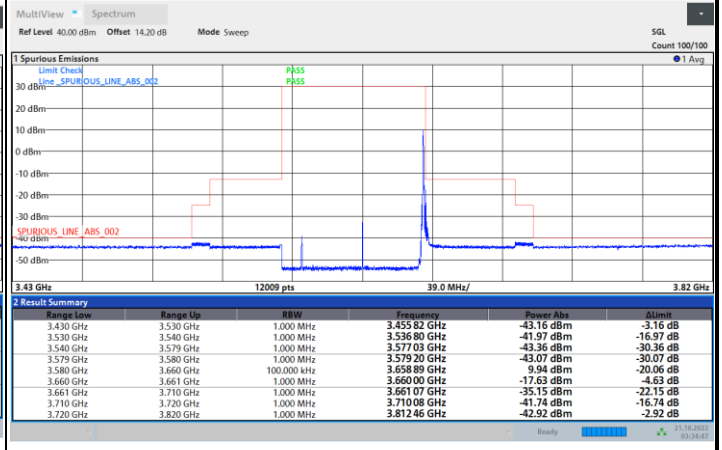

FR1 N77 / 70MHz / CP OFDM / 16QAM

Lowest Channel

1RB0

1RBmax

Full RB

Full RB Power Limit -40dBm > -40.97 dBm Pass

FR1 N77 / 70MHz / CP OFDM / 16QAM

Middle Channel

1RB0

1RBmax

Full RB

FR1 N77 / 70MHz / CP OFDM / 16QAM

Highest Channel

1RB0

1RBmax

Full RB