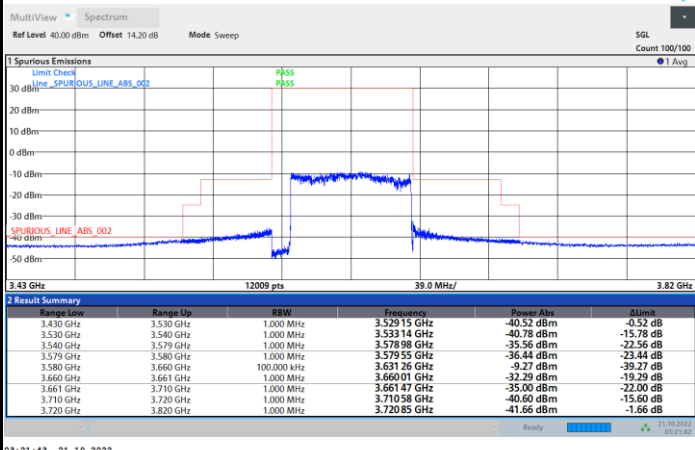

FR1 N77 / 70MHz / CP OFDM / 16QAM

Middle Channel

1RB0

1RBmax

Full RB