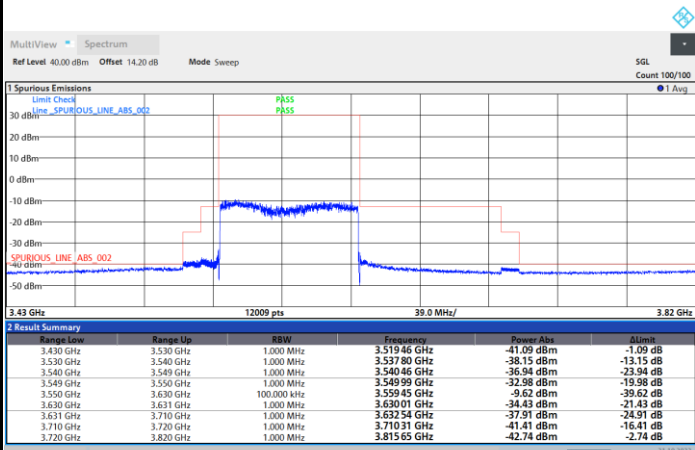

FR1 N77 / 80MHz / CP OFDM / 64QAM

Lowest Channel

1RB0

1RBmax

Full RB