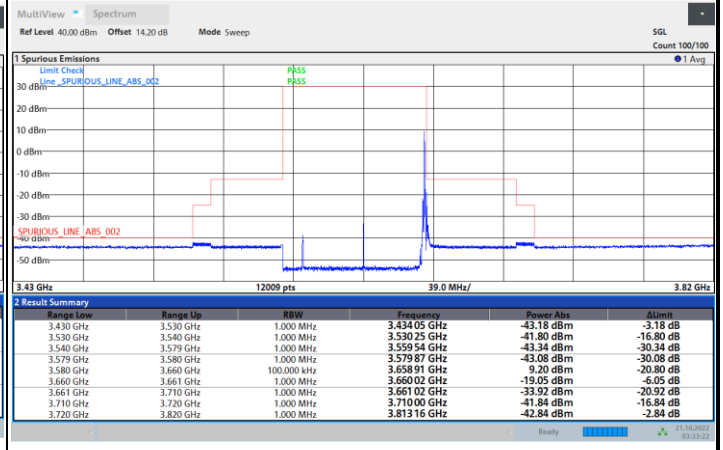

FR1 N77 / 70MHz / CP OFDM / 64QAM

Lowest Channel

1RB0

1RBmax

Full RB

Full RB Power Limit -40dBm > -41.40 dBm Pass

FR1 N77 / 70MHz / CP OFDM / 64QAM

Middle Channel

1RB0

1RBmax

Full RB

FR1 N77 / 70MHz / CP OFDM / 64QAM

Highest Channel

1RB0

1RBmax

Full RB