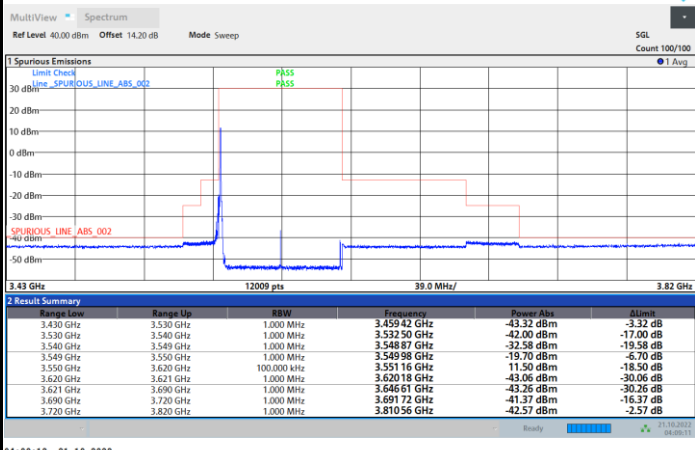

1RB0

1RBmax

Full RB

FR1 N77 / 70MHz / CP OFDM / 16QAM

Highest Channel

1RB0

1RBmax

Full RB

FR1 N77 / 70MHz / CP OFDM / 64QAM

Lowest Channel

1RB0

1RBmax

Full RB

Full RB Power Limit -40dBm > -41.40 dBm Pass

FR1 N77 / 70MHz / CP OFDM / 64QAM

Middle Channel