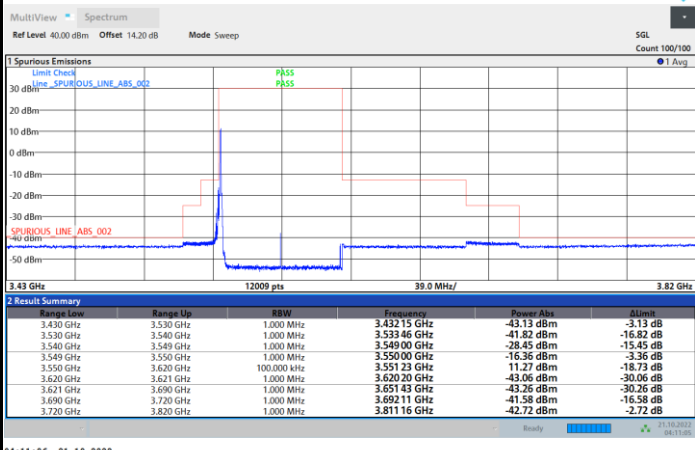

FR1 N77 / 70MHz / CP OFDM / 16QAM

Lowest Channel

1RB0

1RBmax

Full RB

Full RB Power Limit -40dBm > -40.97 dBm Pass

FR1 N77 / 70MHz / CP OFDM / 16QAM

Middle Channel

1RB0

1RBmax

Full RB

FR1 N77 / 70MHz / CP OFDM / 16QAM

Highest Channel

1RB0

1RBmax

Full RB