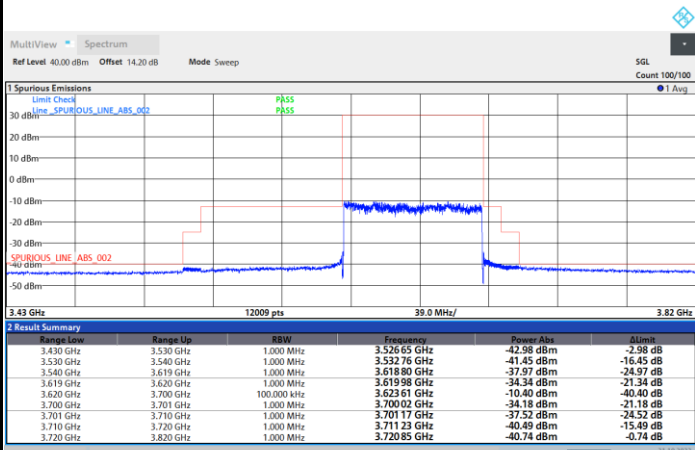

Full RB

FR1 N77 / 80MHz / CP OFDM / QPSK

Highest Channel

1RB0

1RBmax

Full RB

FR1 N77 / 80MHz / CP OFDM / 16QAM

Lowest Channel