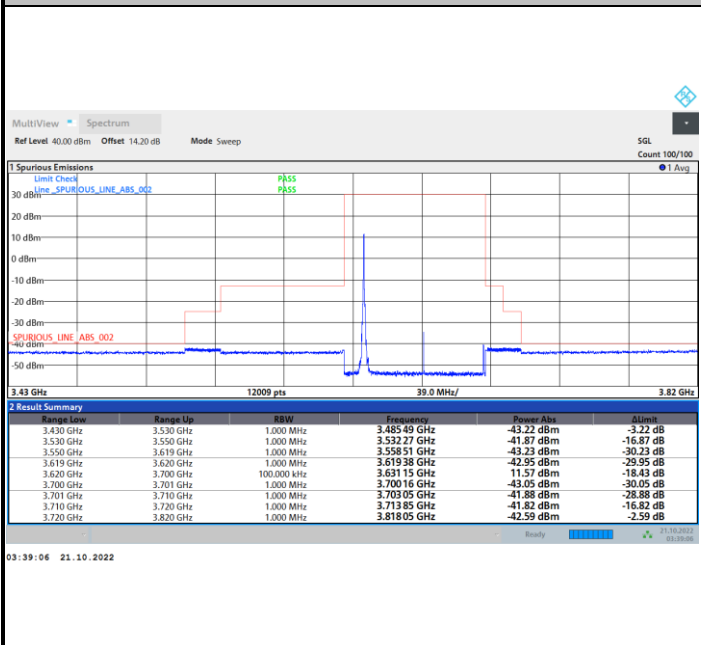

1RB0

1RBmax

Full RB

FR1 N77 / 70MHz / CP OFDM / 16QAM

Highest Channel

1RB0

1RBmax

Full RB

FR1 N77 / 70MHz / CP OFDM / 64QAM

Lowest Channel

1RB0

1RBmax

Full RB

Full RB Power Limit -40dBm > -41.40 dBm Pass

FR1 N77 / 70MHz / CP OFDM / 64QAM

Middle Channel