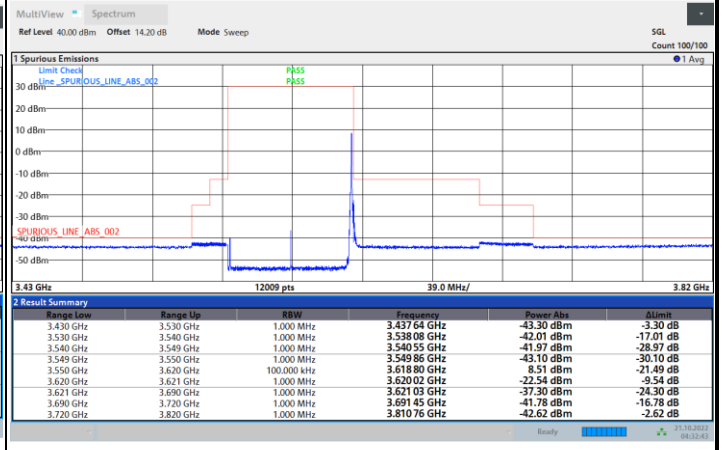

FR1 N77 / 70MHz / CP OFDM / 256QAM

Lowest Channel

1RB0

1RBmax