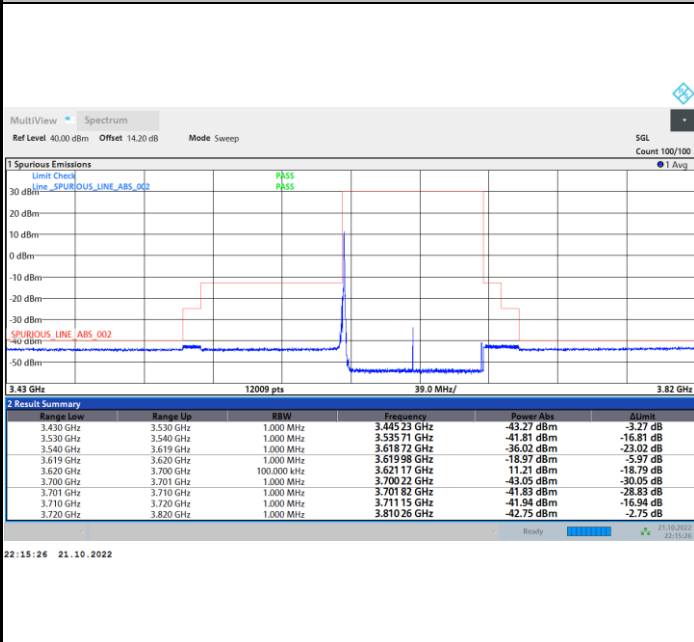

1RBmax

Full RB

FR1 N77 / 80MHz / CP OFDM / 64QAM

Middle Channel

1RB0

1RBmax

Full RB

FR1 N77 / 80MHz / CP OFDM / 64QAM

Highest Channel

1RB0

1RBmax

Full RB

FR1 N77 / 80MHz / CP OFDM / 256QAM

Lowest Channel

1RB0

1RBmax