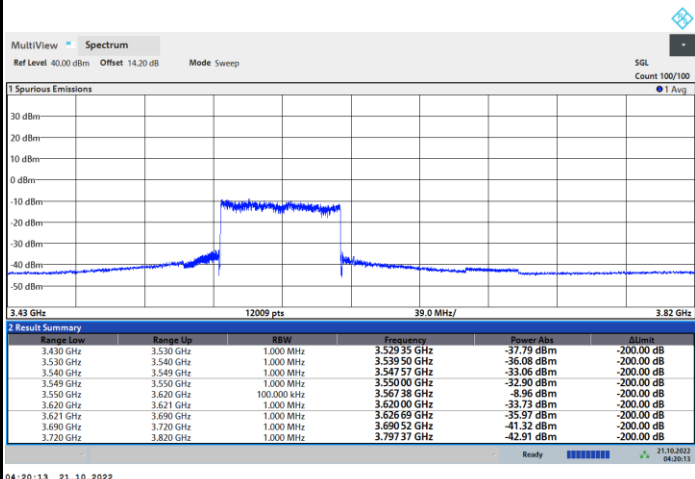

FR1 N77 / 70MHz / CP OFDM / 16QAM

Lowest Channel

1RB0

1RBmax

Full RB

Full RB Power Limit -40dBm > -40.97 dBm Pass

FR1 N77 / 70MHz / CP OFDM / 16QAM

Middle Channel