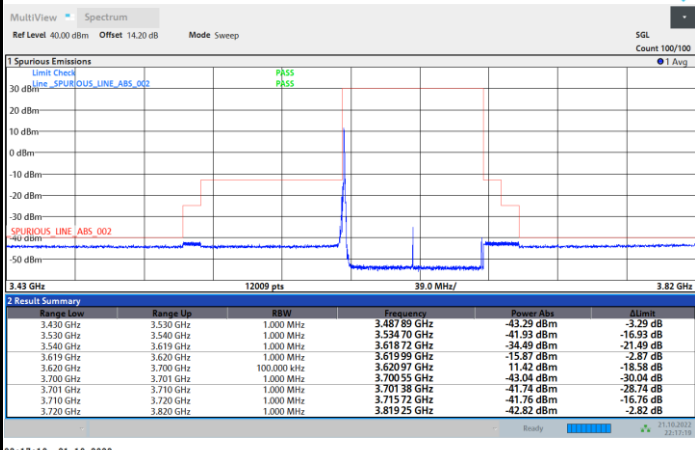

FR1 N77 / 80MHz / CP OFDM / 16QAM

Highest Channel

1RB0

1RBmax