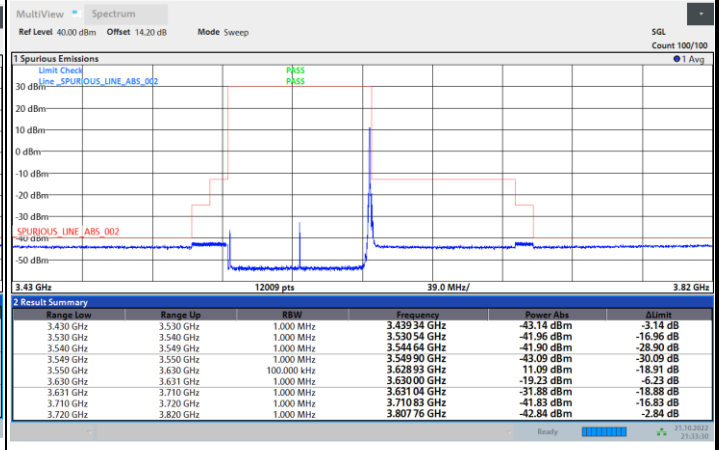

FR1 N77 / 80MHz / CP OFDM / 64QAM

Lowest Channel

1RB0

1RBmax