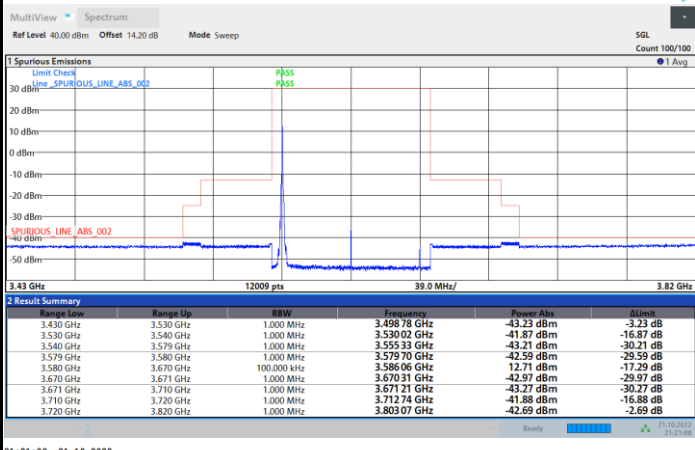

1RB0

1RBmax

Full RB

FR1 N77 / 80MHz / CP OFDM / 16QAM

Middle Channel

1RB0

1RBmax

Full RB

FR1 N77 / 80MHz / CP OFDM / 16QAM

Highest Channel

1RB0

1RBmax

Full RB

FR1 N77 / 80MHz / CP OFDM / 64QAM

Lowest Channel

1RB0