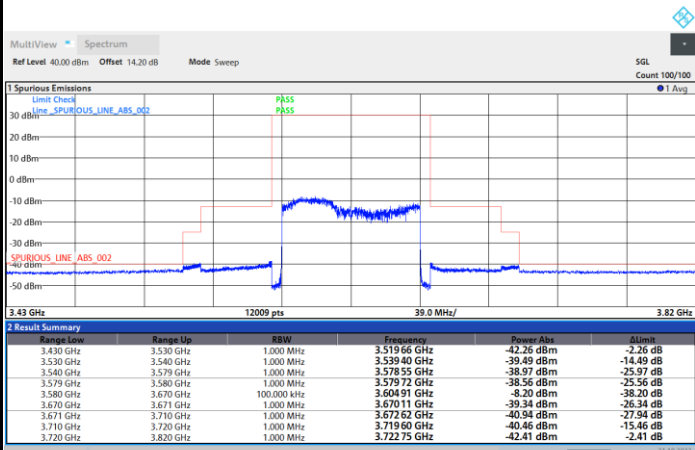

1RB0

1RBmax

Full RB

FR1 N77 / 80MHz / CP OFDM / 16QAM

Middle Channel

1RB0

1RBmax

Full RB