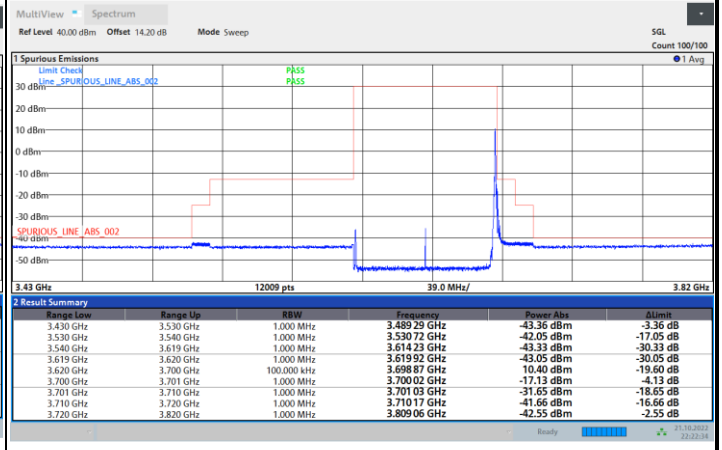

1RB0

1RBmax

Full RB

FR1 N77 / 80MHz / CP OFDM / 16QAM

Middle Channel

1RB0

1RBmax

Full RB

FR1 N77 / 80MHz / CP OFDM / 16QAM

Highest Channel

1RB0

1RBmax

Full RB

FR1 N77 / 80MHz / CP OFDM / 64QAM

Lowest Channel

1RB0