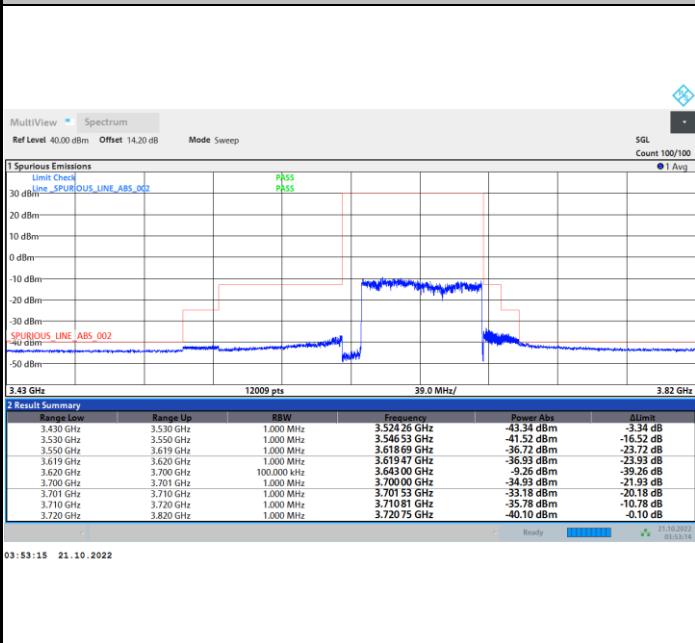

1RB0

1RBmax

Full RB

FR1 N77 / 70MHz / CP OFDM / 64QAM

Highest Channel

1RB0

1RBmax

Full RB