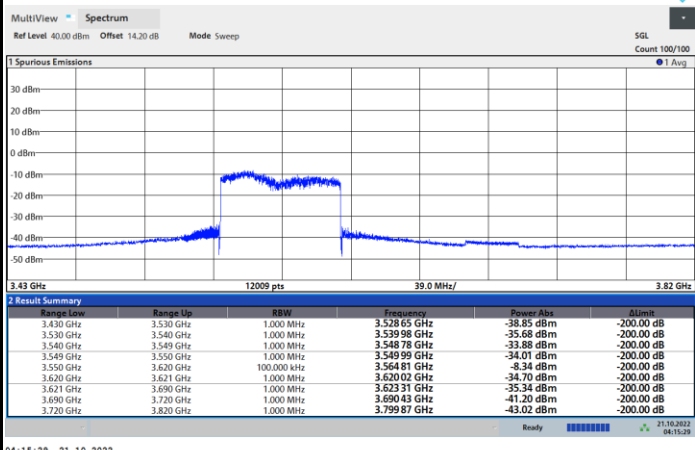

FR1 N77 / 70MHz / CP OFDM / 64QAM

Lowest Channel

1RB0

1RBmax

Full RB

Full RB Power Limit -40dBm > -41.40 dBm Pass

FR1 N77 / 70MHz / CP OFDM / 64QAM

Middle Channel