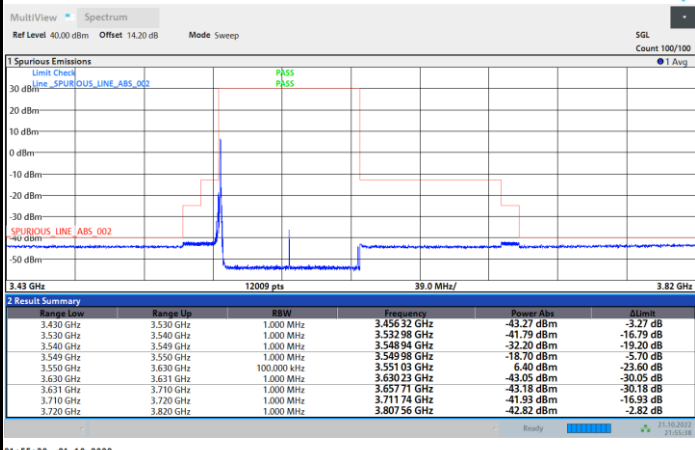

Highest Channel

1RB0

1RBmax

Full RB

FR1 N77 / 80MHz / CP OFDM / 256QAM

Lowest Channel

1RB0

1RBmax