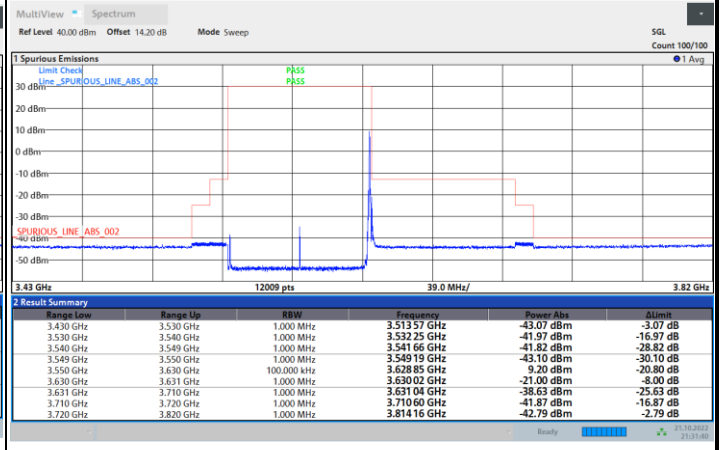

Highest Channel

1RB0

1RBmax

Full RB

FR1 N77 / 80MHz / CP OFDM / 256QAM

Lowest Channel

1RB0

1RBmax