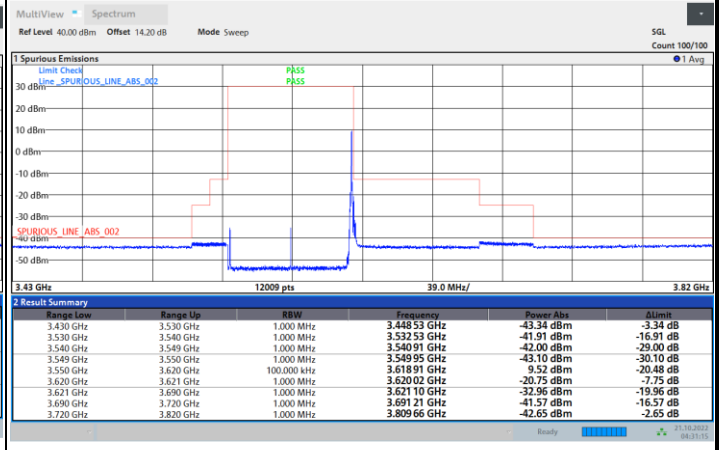

1RB0

1RBmax

Full RB

FR1 N77 / 70MHz / CP OFDM / 16QAM

Highest Channel

1RB0

1RBmax

Full RB

FR1 N77 / 70MHz / CP OFDM / 64QAM

Lowest Channel

1RB0

1RBmax

Full RB

Full RB Power Limit -40dBm > -41.40 dBm Pass

FR1 N77 / 70MHz / CP OFDM / 64QAM

Middle Channel