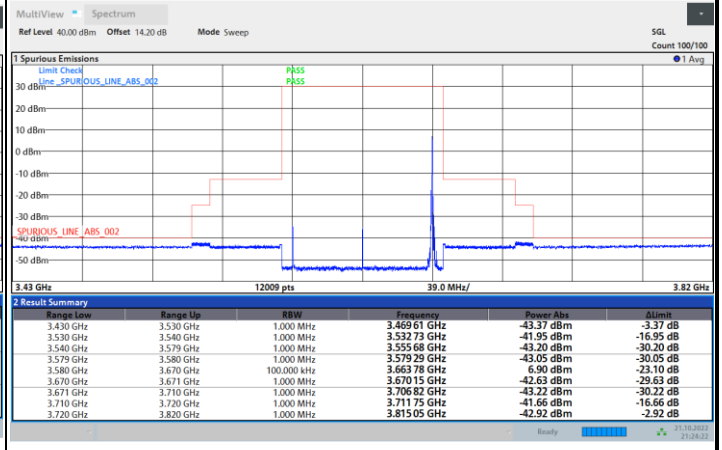

Lowest Channel

1RB0

1RBmax

Full RB

FR1 N77 / 80MHz / CP OFDM / QPSK

Middle Channel

1RB0

1RBmax

Full RB

FR1 N77 / 80MHz / CP OFDM / QPSK

Highest Channel

1RB0

1RBmax

Full RB

FR1 N77 / 80MHz / CP OFDM / 16QAM

Lowest Channel