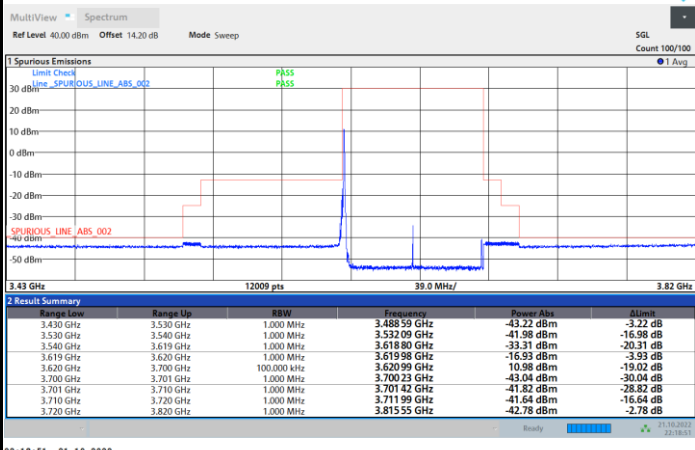

Full RB

FR1 N77 / 80MHz / CP OFDM / QPSK

Highest Channel

1RB0

1RBmax

Full RB

FR1 N77 / 80MHz / CP OFDM / 16QAM

Lowest Channel