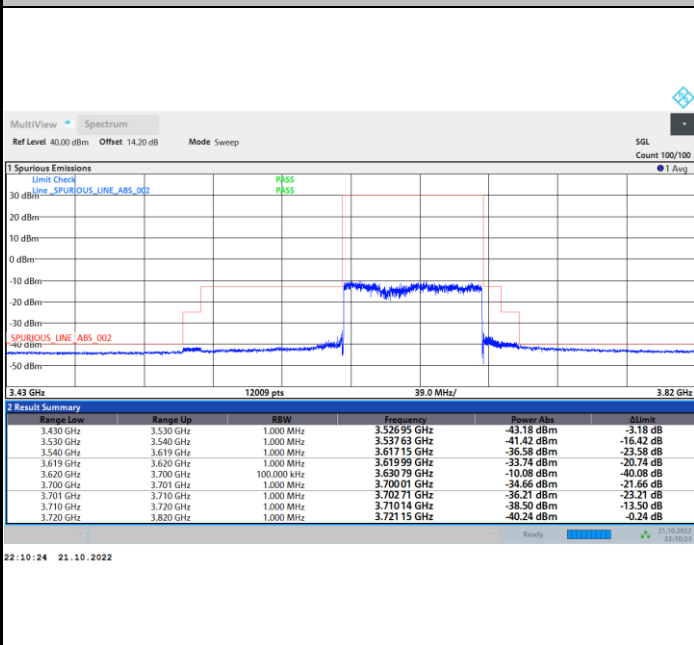

1RBmax

Full RB

FR1 N77 / 80MHz / CP OFDM / 64QAM

Middle Channel

1RB0

1RBmax

Full RB

FR1 N77 / 80MHz / CP OFDM / 64QAM

Highest Channel

1RB0

1RBmax

Full RB

FR1 N77 / 80MHz / CP OFDM / 256QAM

Lowest Channel

1RB0

1RBmax