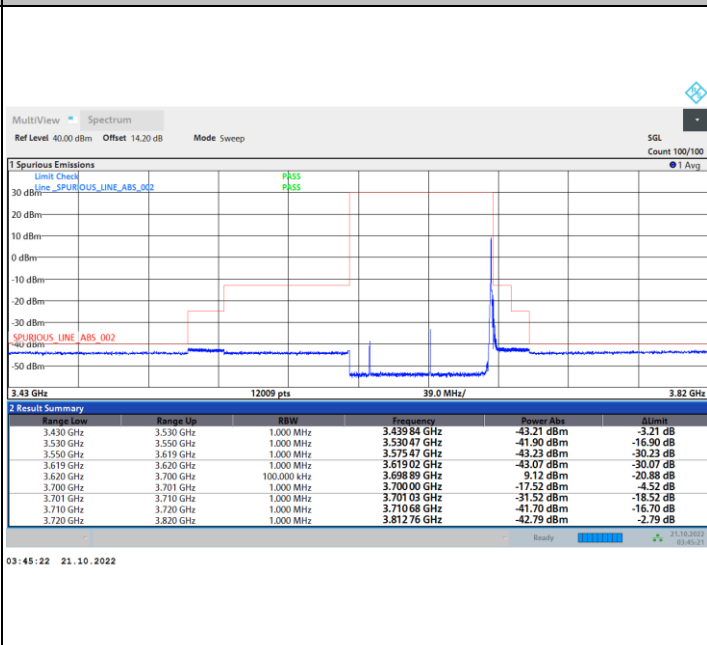

1RB0

1RBmax

Full RB

FR1 N77 / 70MHz / CP OFDM / 16QAM

Highest Channel

1RB0

1RBmax

Full RB

FR1 N77 / 70MHz / CP OFDM / 64QAM

Lowest Channel

1RB0

1RBmax

Full RB

Full RB Power Limit -40dBm > -41.40 dBm Pass

FR1 N77 / 70MHz / CP OFDM / 64QAM

Middle Channel