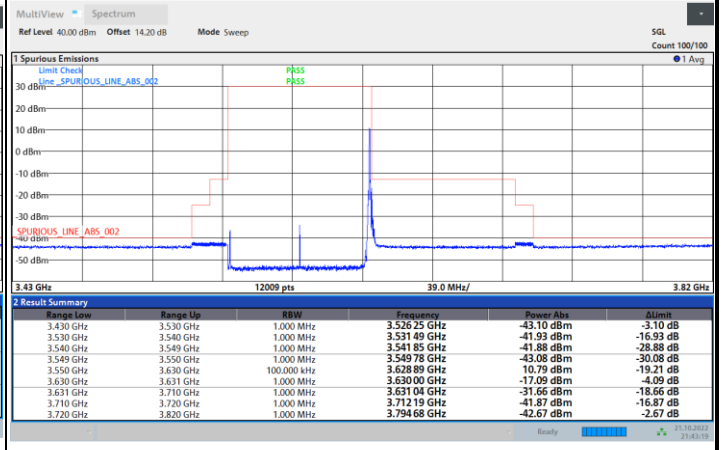

FR1 N77 / 80MHz / CP OFDM / 16QAM

Lowest Channel

1RB0

1RBmax