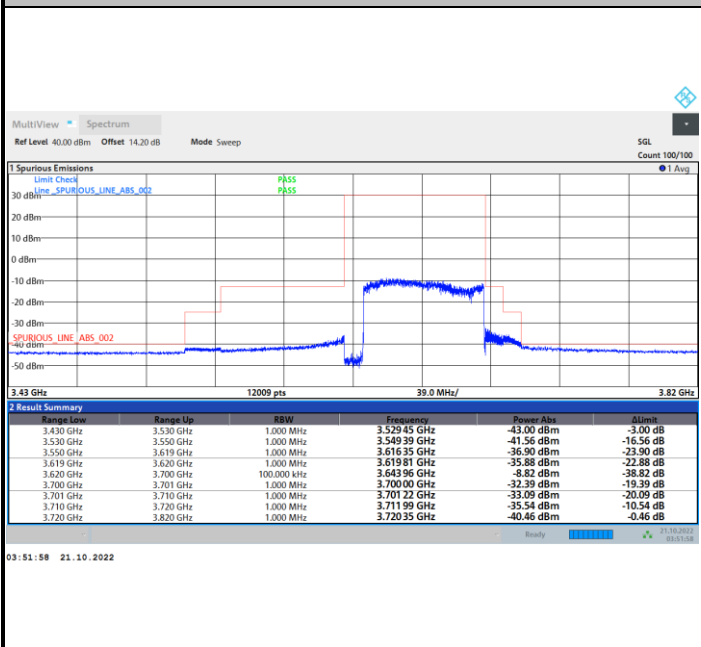

1RB0

1RBmax

Full RB

FR1 N77 / 70MHz / CP OFDM / 16QAM

Highest Channel

1RB0

1RBmax

Full RB

FR1 N77 / 70MHz / CP OFDM / 64QAM

Lowest Channel

1RB0

1RBmax

Full RB

Full RB Power Limit -40dBm > -41.40 dBm Pass

FR1 N77 / 70MHz / CP OFDM / 64QAM

Middle Channel