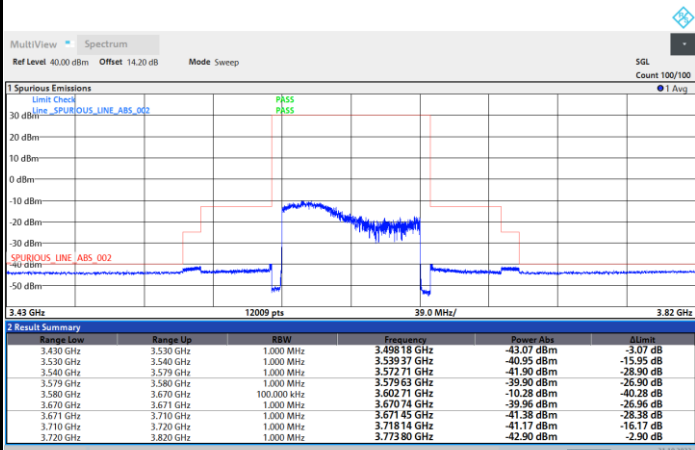

Full RB

FR1 N77 / 80MHz / CP OFDM / 256QAM

Middle Channel

1RB0

1RBmax

Full RB

FR1 N77 / 80MHz / CP OFDM / 256QAM

Highest Channel