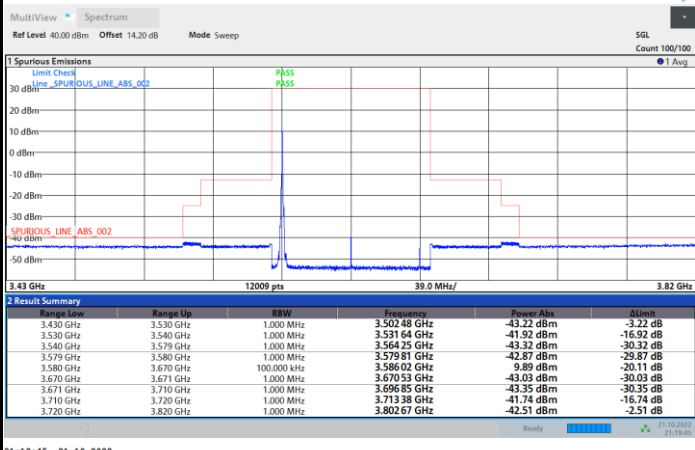

1RBmax

Full RB

FR1 N77 / 80MHz / CP OFDM / 64QAM

Middle Channel

1RB0

1RBmax

Full RB

FR1 N77 / 80MHz / CP OFDM / 64QAM

Highest Channel

1RB0

1RBmax

Full RB

FR1 N77 / 80MHz / CP OFDM / 256QAM

Lowest Channel

1RB0

1RBmax