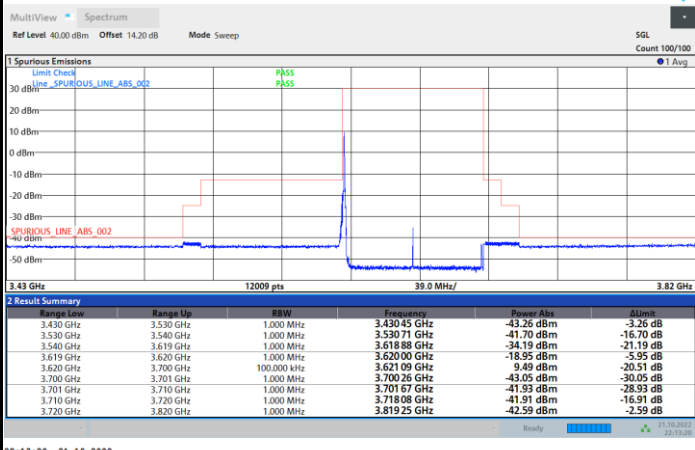

Full RB

FR1 N77 / 80MHz / CP OFDM / 256QAM

Middle Channel

1RB0

1RBmax

Full RB

FR1 N77 / 80MHz / CP OFDM / 256QAM

Highest Channel

1RB0

1RBmax

Full RB