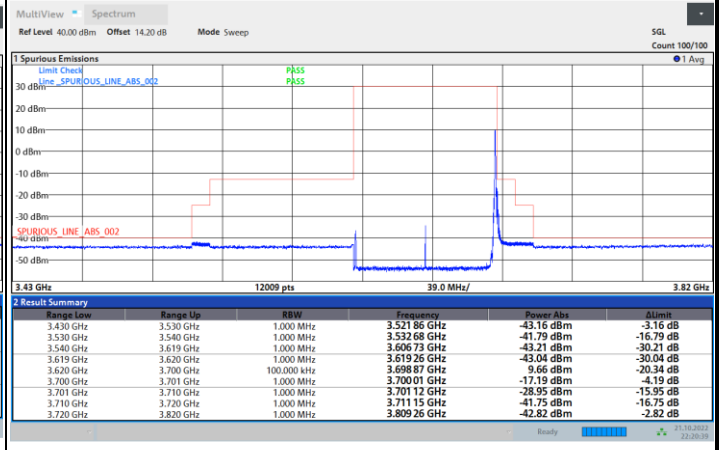

Full RB

FR1 N77 / 80MHz / CP OFDM / QPSK

Highest Channel

1RB0

1RBmax

Full RB

FR1 N77 / 80MHz / CP OFDM / 16QAM

Lowest Channel