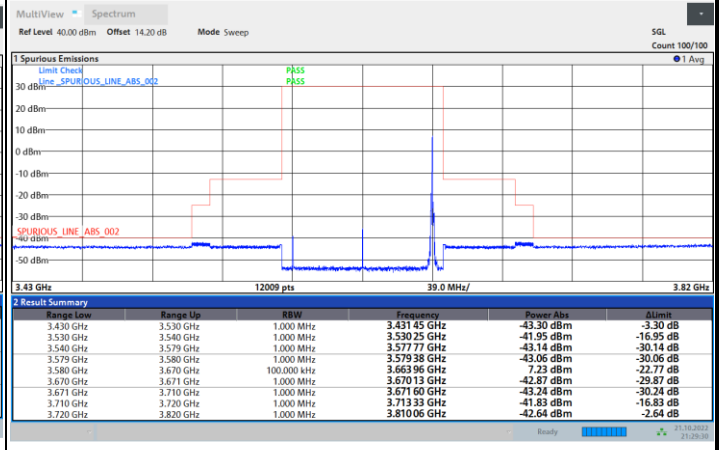

Full RB

FR1 N77 / 80MHz / CP OFDM / 256QAM

Middle Channel

1RB0

1RBmax

Full RB

FR1 N77 / 80MHz / CP OFDM / 256QAM

Highest Channel

1RB0

1RBmax

Full RB