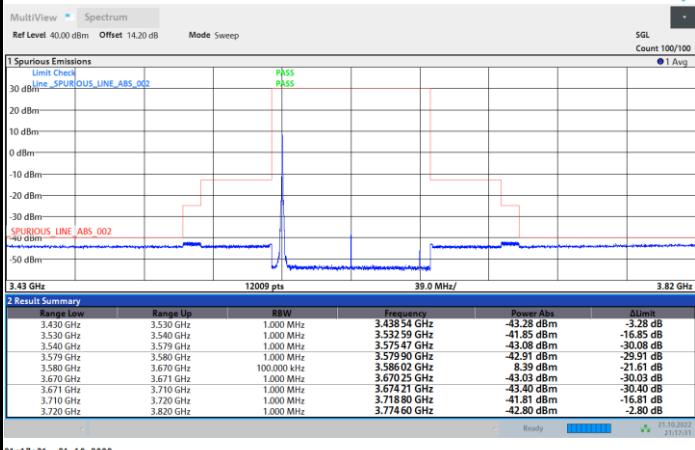

Full RB

FR1 N77 / 80MHz / CP OFDM / 256QAM

Middle Channel

1RB0

1RBmax

Full RB

FR1 N77 / 80MHz / CP OFDM / 256QAM

Highest Channel

1RB0

1RBmax

Full RB