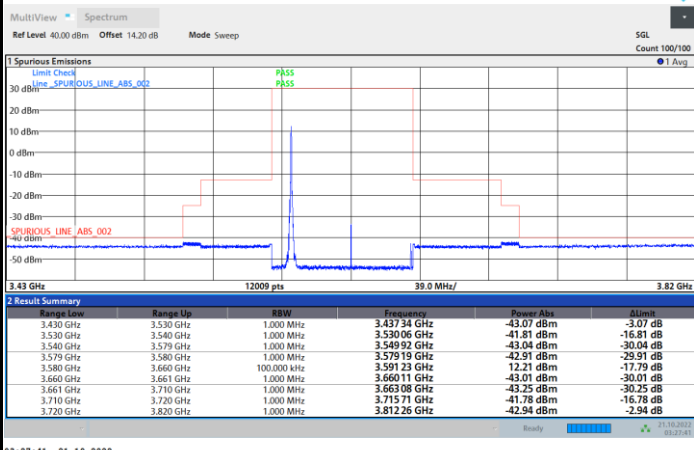

FR1 N77 / 70MHz / CP OFDM / 64QAM

Middle Channel

1RB0

1RBmax