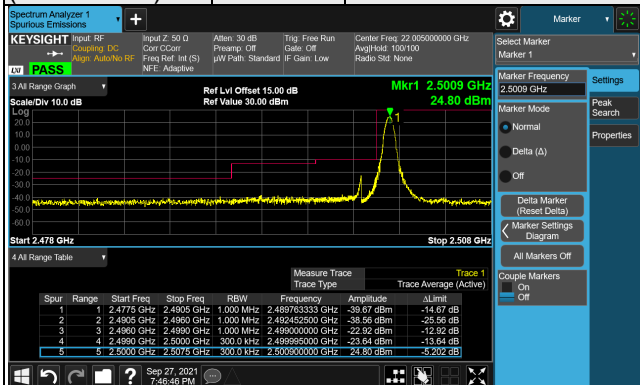

Channel Bandwidth: 15MHz

Channel 20825  
(2507.5MHz)

QPSK

1 RB / 0 RB Offset

Channel 21375  
(2562.5MHz)

QPSK

1 RB / 74 RB Offset

Channel 20825  
(2507.5MHz)

QPSK

75 RB / 0 RB Offset

Channel 21375  
(2562.5MHz)

QPSK

75 RB / 0 RB Offset

Channel Bandwidth: 20MHz

LTE Band 12

Channel Bandwidth: 1.4MHz