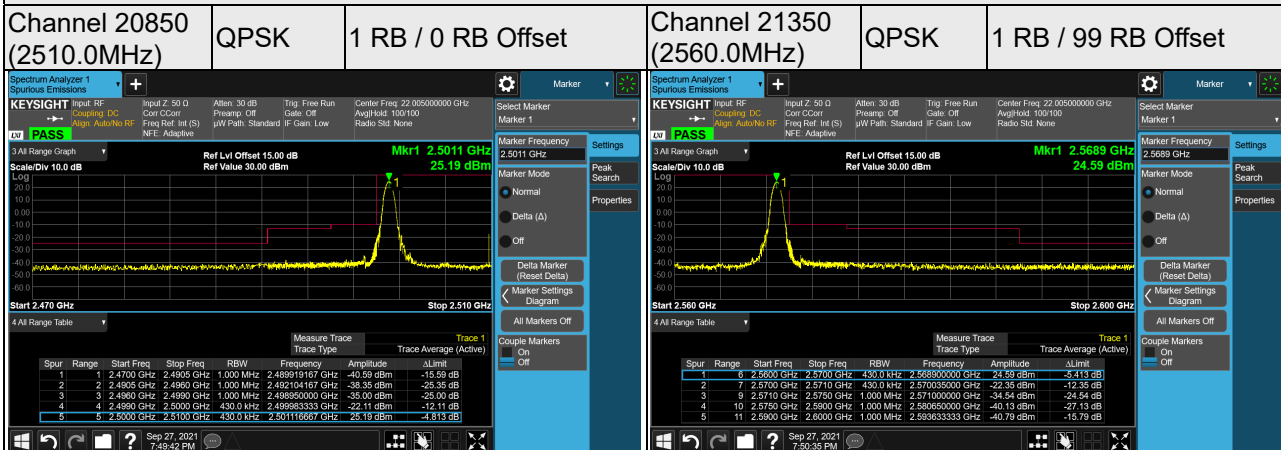

QPSK

75 RB / 0 RB Offset

Channel 21375  
(2562.5MHz)

QPSK

75 RB / 0 RB Offset

Channel Bandwidth: 20MHz

LTE Band 12

Channel Bandwidth: 1.4MHz

Channel 23017  
(699.7MHz)

QPSK

1 RB / 0 RB Offset

Channel 23173  
(715.3MHz)

QPSK

1 RB / 5 RB Offset

Channel 23017  
(699.7MHz)

QPSK