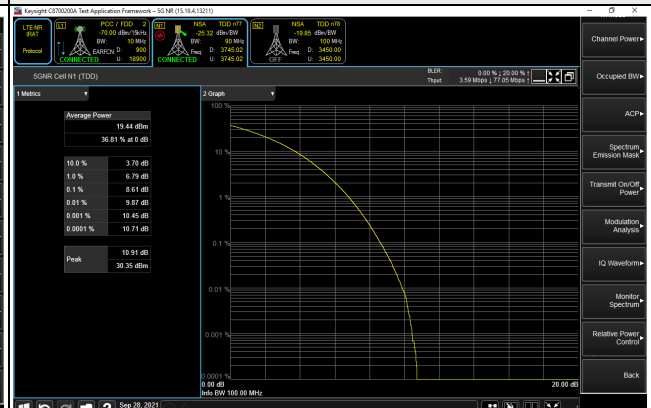

90MHz / 256QAM