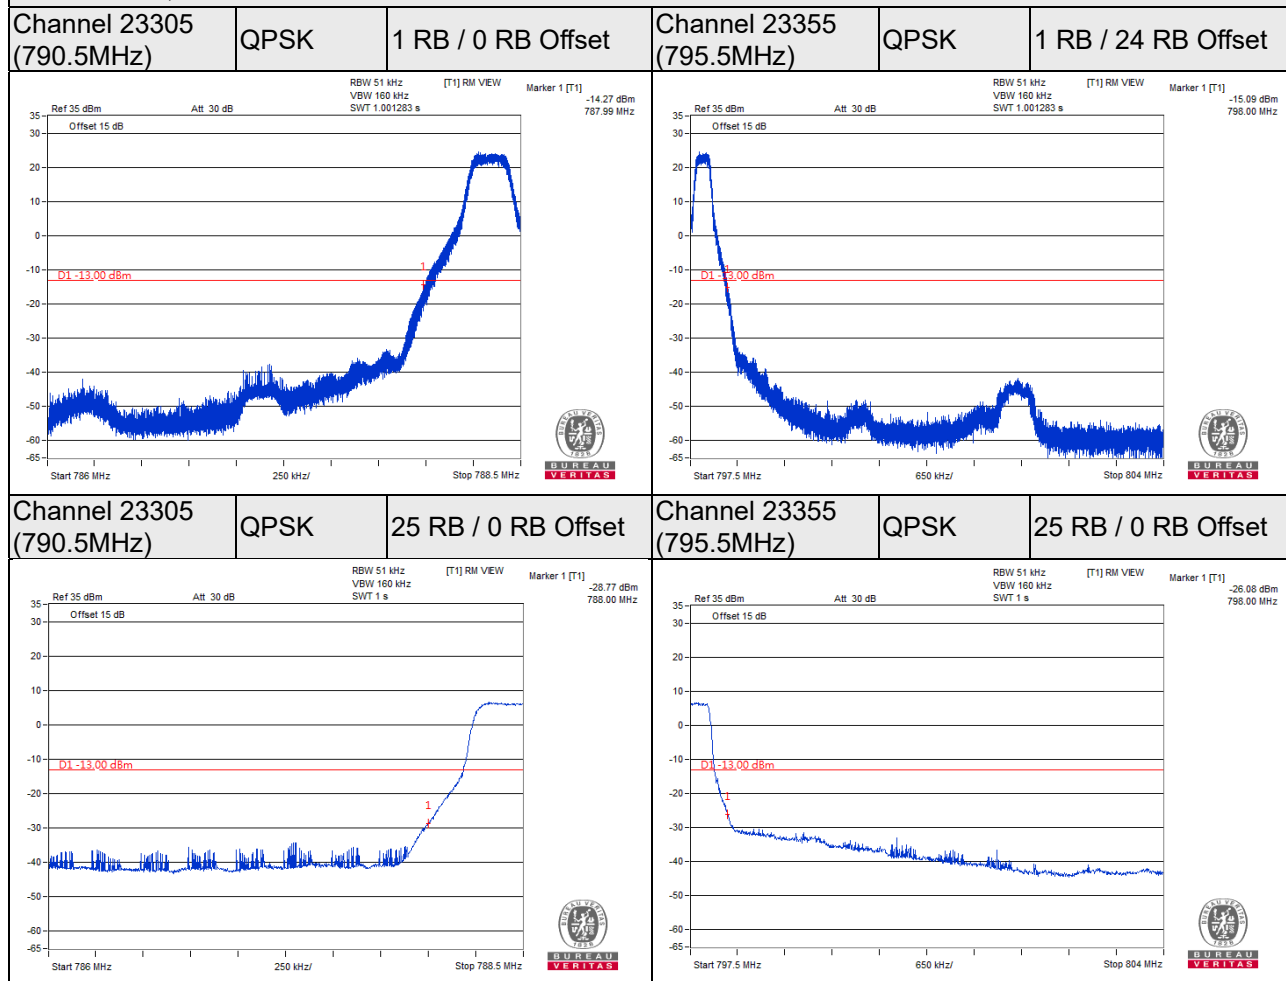

QPSK

50 RB / 0 RB Offset

Channel 23230  
(782.0MHz)

QPSK

50 RB / 0 RB Offset

LTE Band 14

LTE Band 14, Channel Bandwidth 5MHz

LTE Band 14, Channel Bandwidth 10MHz