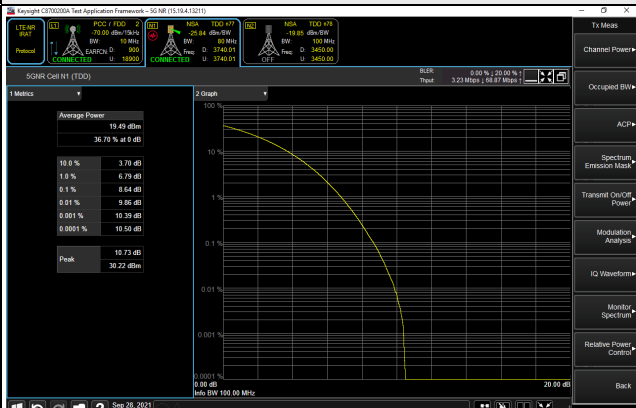

Spectrum Plot of Worst Value

80MHz / 256QAM