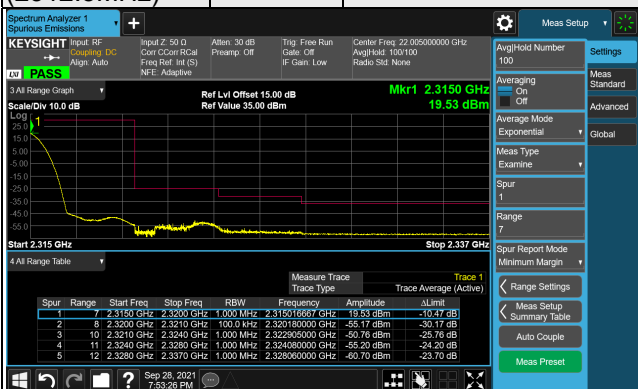

LTE Band 30  
Emission Mask:

Channel Bandwidth: 5MHz

Channel 27685  
(2307.5MHz)

QPSK

1 RB / 0 RB Offset

Channel 27685  
(2307.5MHz)

QPSK

25 RB / 0 RB Offset

Channel 27735  
(2312.5MHz)

QPSK

1 RB / 24 RB Offset

Channel 27735  
(2312.5MHz)

QPSK

25 RB / 0 RB Offset

Channel Bandwidth: 10MHz

Channel 27710  
(2310.0MHz)

QPSK

1 RB / 0 RB Offset

Channel 27710  
(2310.0MHz)

QPSK

1 RB / 49 RB Offset

Channel 27710  
(2310.0MHz)

QPSK

50 RB / 0 RB Offset