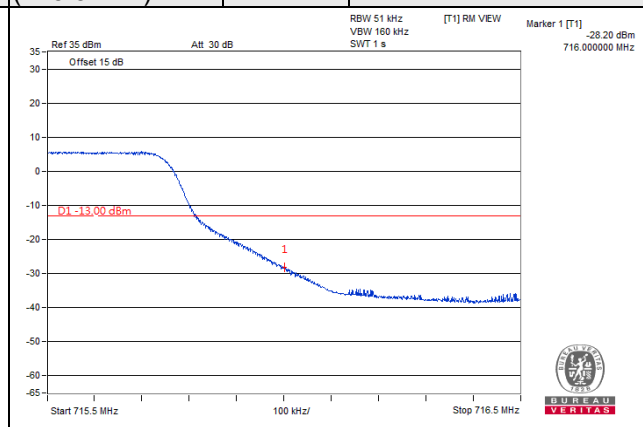

Channel 23035 (701.5MHz)	QPSK	25 RB / 0 RB Offset	Channel 23155 (713.5MHz)	QPSK	25 RB / 0 RB Offset