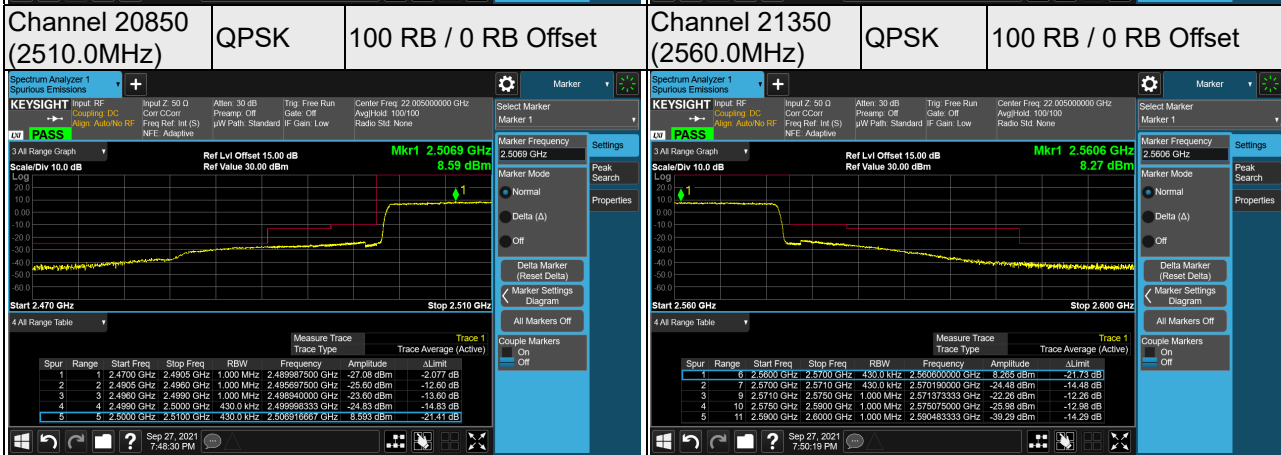

QPSK

75 RB / 0 RB Offset

Channel 21375  
(2562.5MHz)

QPSK

75 RB / 0 RB Offset

Channel Bandwidth: 20MHz

LTE Band 12

Channel Bandwidth: 1.4MHz

Channel 23017  
(699.7MHz)

QPSK

1 RB / 0 RB Offset

Channel 23173  
(715.3MHz)

QPSK

1 RB / 5 RB Offset

Channel 23017  
(699.7MHz)

QPSK