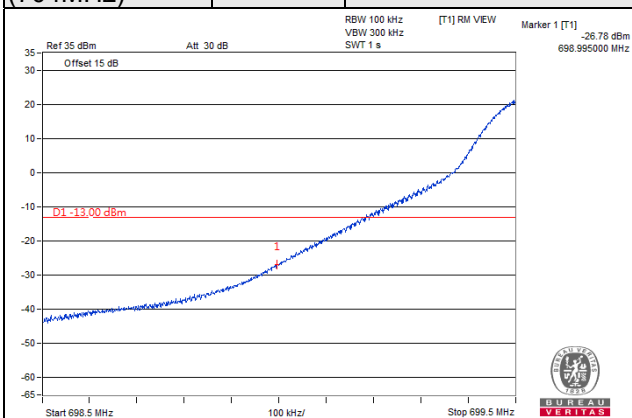

BUREAU VERITAS

Channel Bandwidth: 10MHz

Channel 23060  
(704MHz)

QPSK

1 RB / 0 RB Offset

Channel 23130  
(711MHz)

QPSK

1 RB / 24RB Offset

Channel 23060  
(704MHz)

QPSK

50 RB / 0 RB Offset

Channel 23130  
(711MHz)

QPSK

25 RB / 0 RB Offset

LTE Band 13

Channel Bandwidth: 5MHz