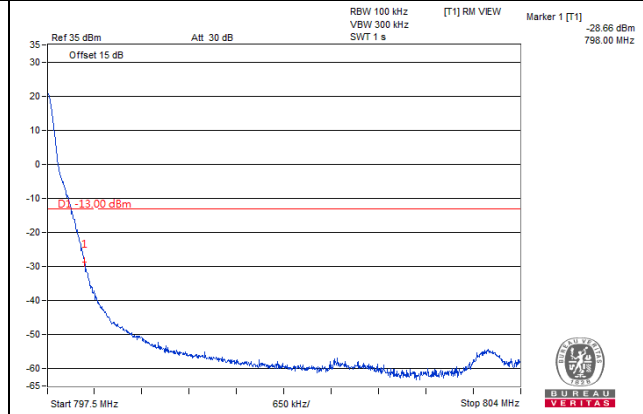

LTE Band 14, Channel Bandwidth 10MHz

Channel 23330 (793.0MHz)	QPSK	1 RB / 0 RB Offset	Channel 23330 (793.0MHz)	QPSK	1 RB / 49 RB Offset