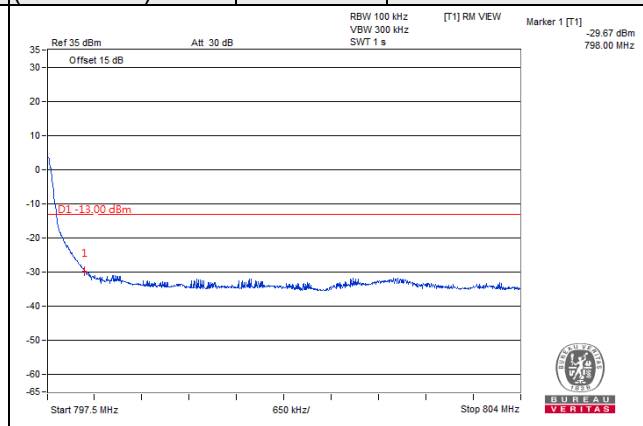

Channel 23330 (793.0MHz)	QPSK	50 RB / 0 RB Offset	Channel 23330 (793.0MHz)	QPSK	50 RB / 0 RB Offset