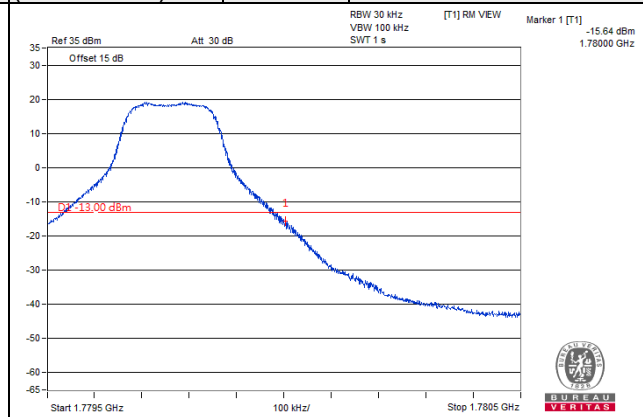

Channel Bandwidth: 3MHz

Channel 131987 (1711.5MHz)	QPSK	1 RB / 0 RB Offset	Channel 132657 (1778.5MHz)	QPSK	1 RB / 14 RB Offset