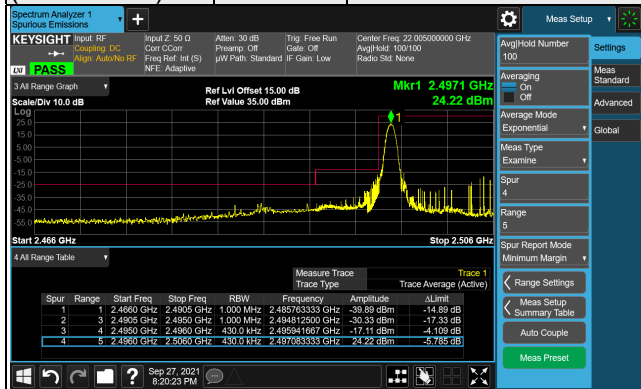

LTE Band 41

Channel Bandwidth: 20MHz

Channel 39750 (2506.0MHz) QPSK 1 RB / 0 RB Offset Channel 41490 (2680.0MHz) QPSK 1 RB / 99 RB Offset