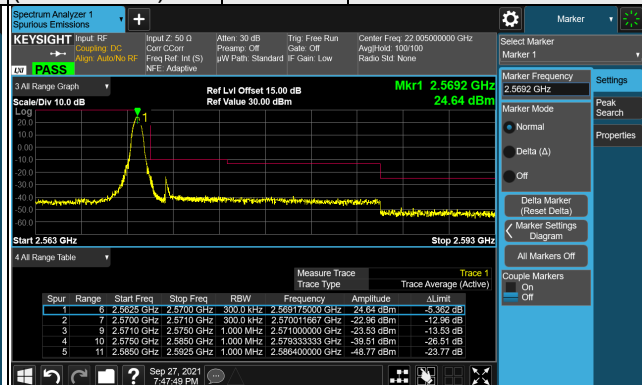

Channel Bandwidth: 15MHz

Channel 20825  
(2507.5MHz)

QPSK

1 RB / 0 RB Offset

Channel 21375  
(2562.5MHz)

QPSK

1 RB / 74 RB Offset

Channel 20825  
(2507.5MHz)

QPSK

75 RB / 0 RB Offset

Channel 21375  
(2562.5MHz)

QPSK

75 RB / 0 RB Offset

Channel Bandwidth: 20MHz

LTE Band 12

Channel Bandwidth: 1.4MHz