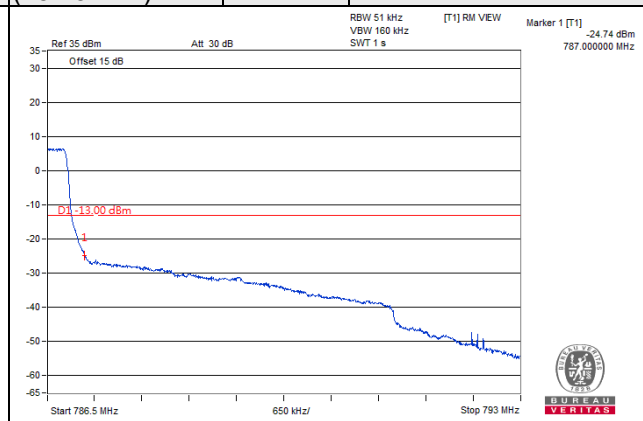

Channel 23205 (779.5MHz)	QPSK	25 RB / 0 RB Offset	Channel 23255 (784.5MHz)	QPSK	25 RB / 0 RB Offset