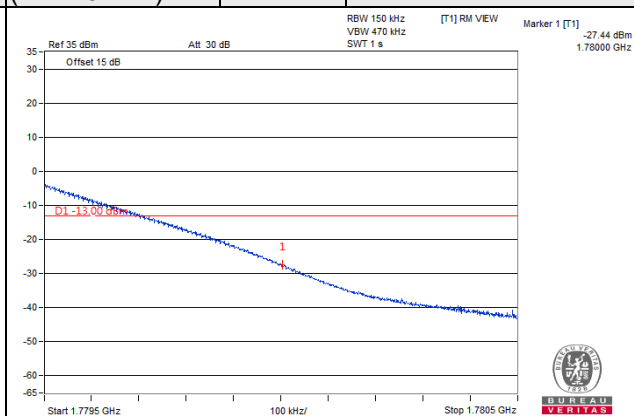

Channel Bandwidth: 15MHz

Channel 132047  
(1717.5MHz)

QPSK

1 RB / 0 RB Offset

Channel 132597  
(1772.5MHz)

QPSK

1 RB / 74 RB Offset

Channel 132047  
(1717.5MHz)