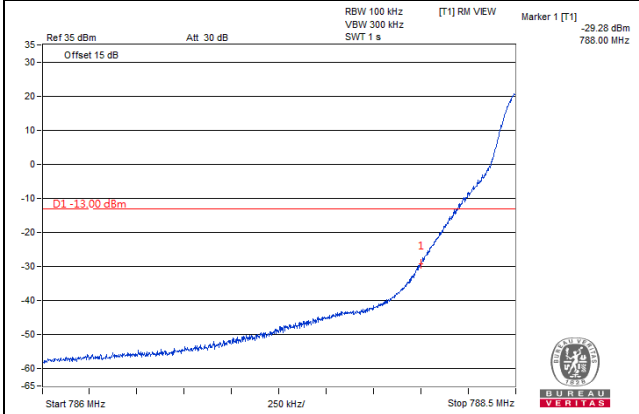

LTE Band 14, Channel Bandwidth 10MHz

Channel 23330 (793.0MHz)	QPSK	1 RB / 0 RB Offset	Channel 23330 (793.0MHz)	QPSK	1 RB / 49 RB Offset