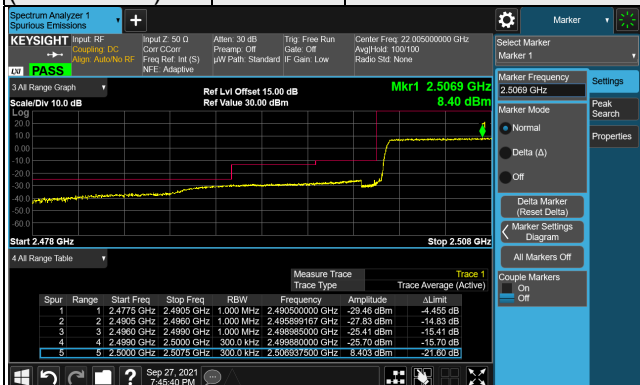

Channel Bandwidth: 15MHz

Channel 20825  
(2507.5MHz)

QPSK

1 RB / 0 RB Offset

Channel 21375  
(2562.5MHz)

QPSK

1 RB / 74 RB Offset

Channel 20825  
(2507.5MHz)

QPSK

75 RB / 0 RB Offset

Channel 21375  
(2562.5MHz)

QPSK

75 RB / 0 RB Offset

Channel Bandwidth: 20MHz

LTE Band 12

Channel Bandwidth: 1.4MHz