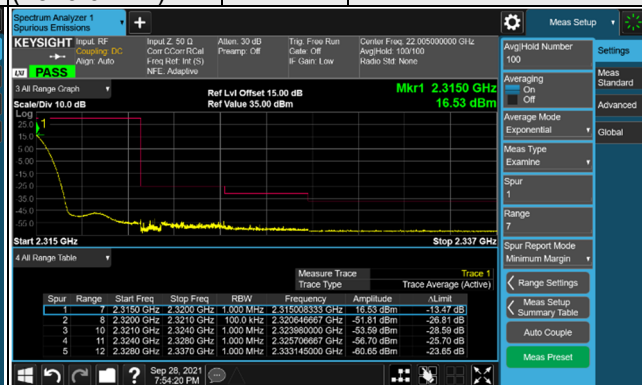

LTE Band 30  
Emission Mask:

Channel Bandwidth: 5MHz

Channel 27685  
(2307.5MHz)

QPSK

1 RB / 0 RB Offset

Channel 27685  
(2307.5MHz)

QPSK

25 RB / 0 RB Offset

Channel 27735  
(2312.5MHz)

QPSK

1 RB / 24 RB Offset

Channel 27735  
(2312.5MHz)

QPSK

25 RB / 0 RB Offset

Channel Bandwidth: 10MHz

Channel 27710  
(2310.0MHz)

QPSK

1 RB / 0 RB Offset

Channel 27710  
(2310.0MHz)

QPSK

1 RB / 49 RB Offset

Channel 27710  
(2310.0MHz)

QPSK

50 RB / 0 RB Offset