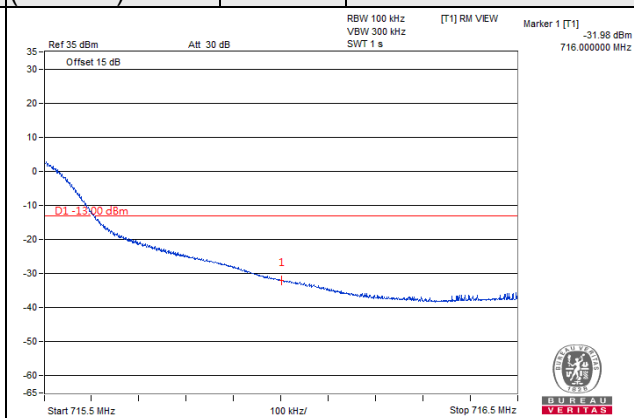

Channel 23060  
(704MHz)

QPSK

50 RB / 0 RB Offset

Channel 23130  
(711MHz)

QPSK

25 RB / 0 RB Offset

LTE Band 13

Channel Bandwidth: 5MHz