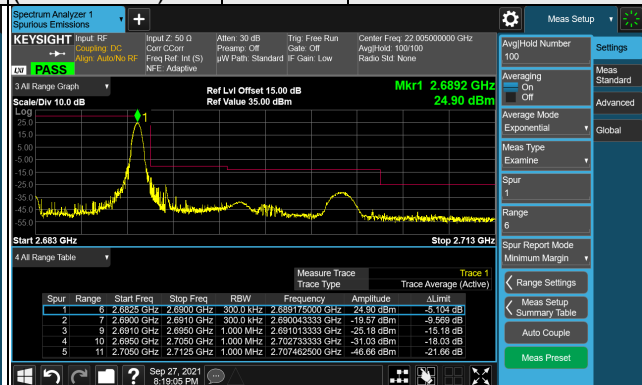

50 RB / 0 RB Offset

LTE Band 41

Channel Bandwidth: 15MHz

Channel 39725  
(2503.5MHz)

QPSK

1 RB / 0 RB Offset

Channel 41515  
(2682.5MHz)

QPSK

1 RB / 74 RB Offset

Channel 39725  
(2503.5MHz)

QPSK

75 RB / 0 RB Offset

Channel 41515  
(2682.5MHz)

QPSK

75 RB / 0 RB Offset

LTE Band 41