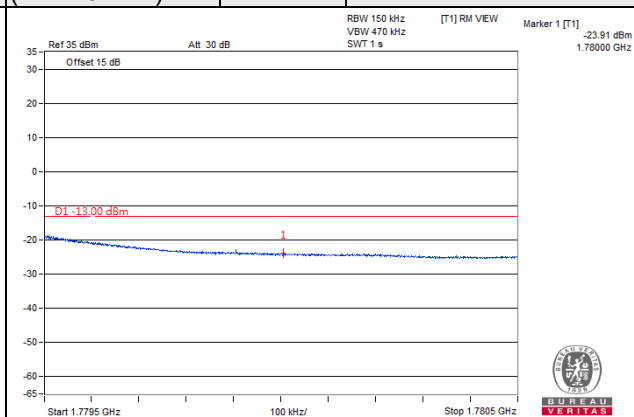

Channel 132047
(1717.5MHz)

QPSK

75 RB / 0 RB Offset

Channel 132597
(1772.5MHz)

QPSK

75 RB / 0 RB Offset