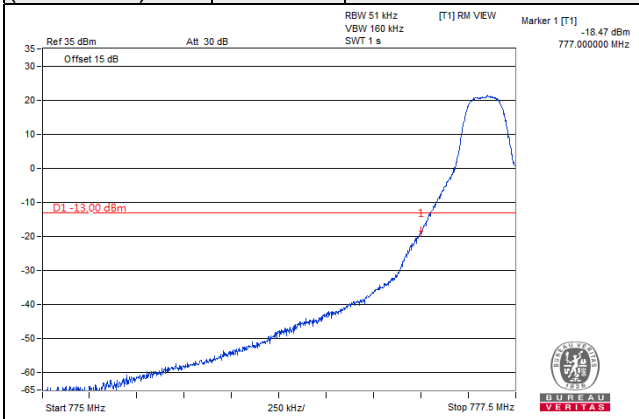

LTE Band 13

Channel Bandwidth: 5MHz

Channel 23205 (779.5MHz)	QPSK	1 RB / 0 RB Offset	Channel 23255 (784.5MHz)	QPSK	1 RB / 24 RB Offset