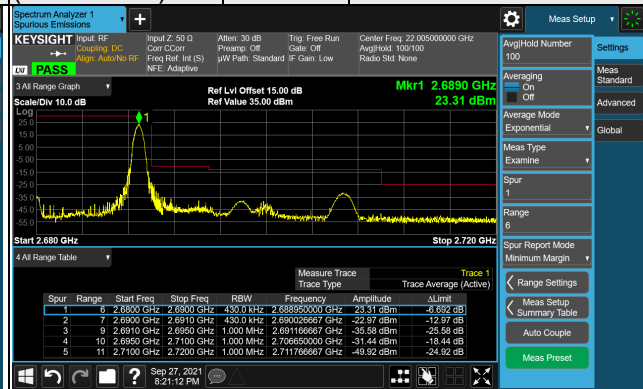

LTE Band 41

Channel Bandwidth: 20MHz

Channel 39750 (2506.0MHz) QPSK 1 RB / 0 RB Offset Channel 41490 (2680.0MHz) QPSK 1 RB / 99 RB Offset