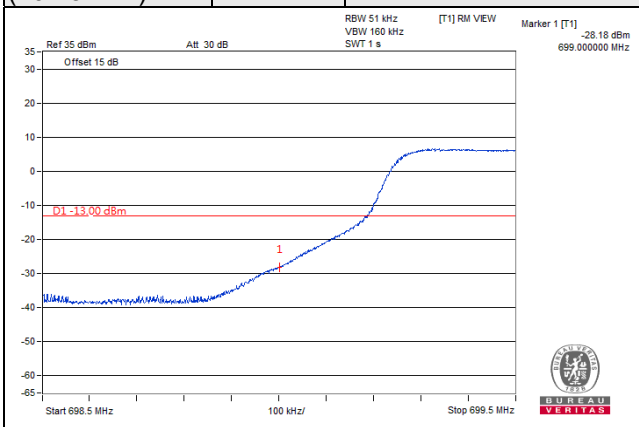

Channel 23035 (701.5MHz)	QPSK	25 RB / 0 RB Offset	Channel 23155 (713.5MHz)	QPSK	25 RB / 0 RB Offset