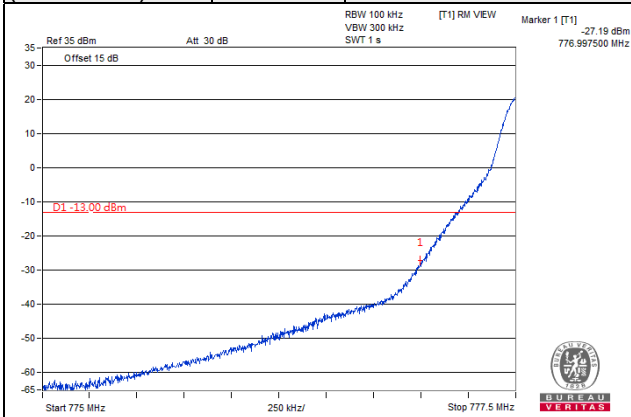

Channel Bandwidth: 10MHz

Channel 23230  
(782.0MHz)

QPSK

1 RB / 0 RB Offset

Channel 23230  
(782.0MHz)

QPSK

1 RB / 49 RB Offset

Channel 23230  
(782.0MHz)

QPSK

50 RB / 0 RB Offset

Channel 23230  
(782.0MHz)

QPSK

50 RB / 0 RB Offset

LTE Band 14

LTE Band 14, Channel Bandwidth 5MHz

LTE Band 14, Channel Bandwidth 10MHz