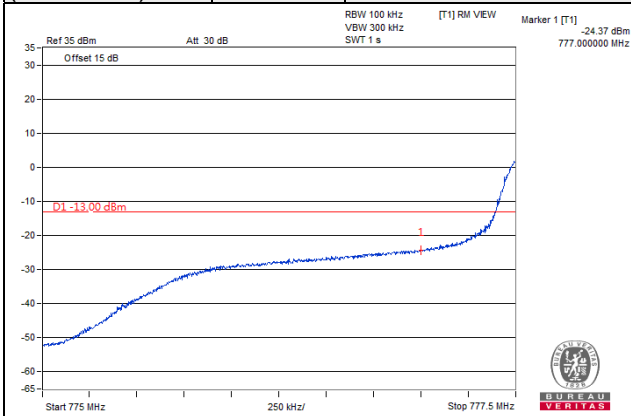

Channel Bandwidth: 10MHz

Channel 23230  
(782.0MHz)

QPSK

1 RB / 0 RB Offset

Channel 23230  
(782.0MHz)

QPSK

1 RB / 49 RB Offset

Channel 23230  
(782.0MHz)

QPSK

50 RB / 0 RB Offset

Channel 23230  
(782.0MHz)

QPSK

50 RB / 0 RB Offset

LTE Band 14

LTE Band 14, Channel Bandwidth 5MHz

LTE Band 14, Channel Bandwidth 10MHz