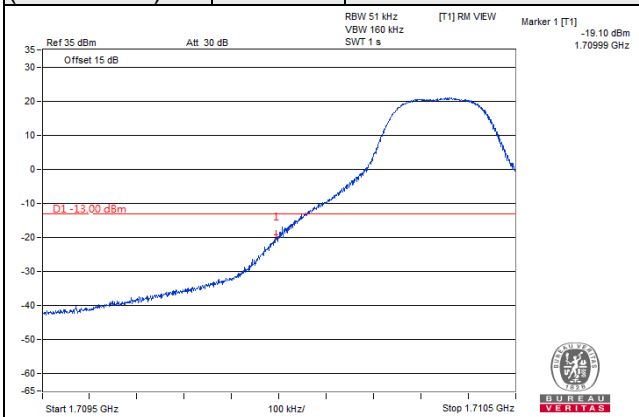

Channel Bandwidth: 5MHz

Channel 131997 (1712.5MHz)	QPSK	1 RB / 0 RB Offset	Channel 132647 (1777.5MHz)	QPSK	1 RB / 24 RB Offset