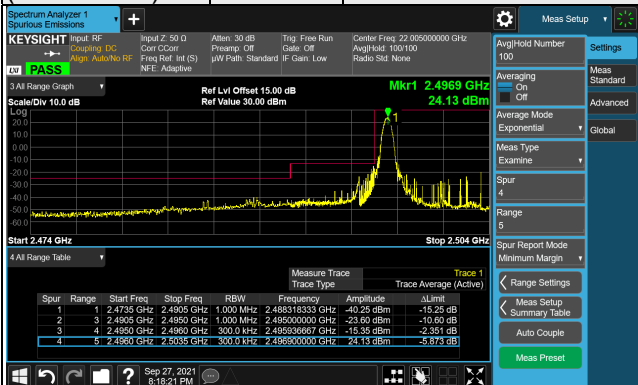

50 RB / 0 RB Offset

LTE Band 41

Channel Bandwidth: 15MHz

Channel 39725  
(2503.5MHz)

QPSK

1 RB / 0 RB Offset

Channel 41515  
(2682.5MHz)

QPSK

1 RB / 74 RB Offset

Channel 39725  
(2503.5MHz)

QPSK

75 RB / 0 RB Offset

Channel 41515  
(2682.5MHz)

QPSK

75 RB / 0 RB Offset

LTE Band 41