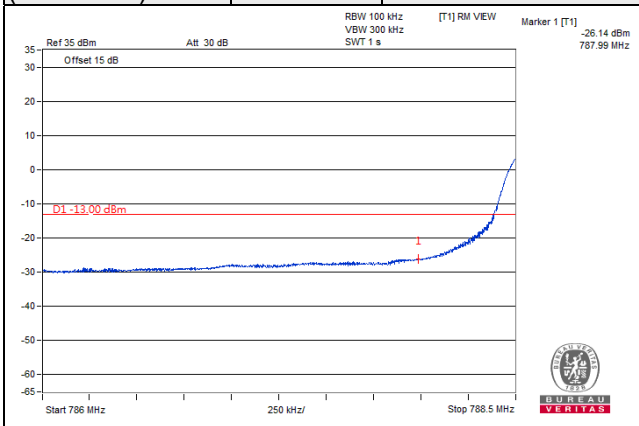

Channel 23330 (793.0MHz)	QPSK	50 RB / 0 RB Offset	Channel 23330 (793.0MHz)	QPSK	50 RB / 0 RB Offset