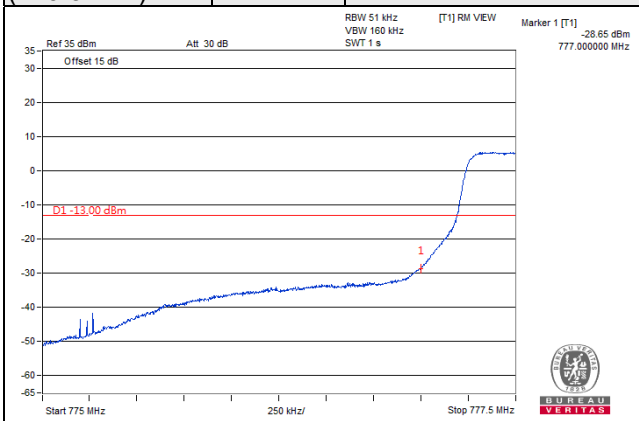

Channel 23205 (779.5MHz)	QPSK	25 RB / 0 RB Offset	Channel 23255 (784.5MHz)	QPSK	25 RB / 0 RB Offset