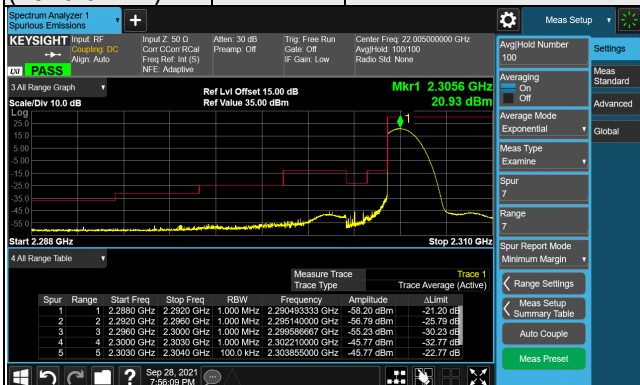

LTE Band 30  
Emission Mask:

Channel Bandwidth: 5MHz

Channel 27685  
(2307.5MHz)

QPSK

1 RB / 0 RB Offset

Channel 27685  
(2307.5MHz)

QPSK

25 RB / 0 RB Offset

Channel 27735  
(2312.5MHz)

QPSK

1 RB / 24 RB Offset

Channel 27735  
(2312.5MHz)

QPSK

25 RB / 0 RB Offset

Channel Bandwidth: 10MHz

Channel 27710  
(2310.0MHz)

QPSK

1 RB / 0 RB Offset

Channel 27710  
(2310.0MHz)

QPSK

1 RB / 49 RB Offset

Channel 27710  
(2310.0MHz)

QPSK

50 RB / 0 RB Offset