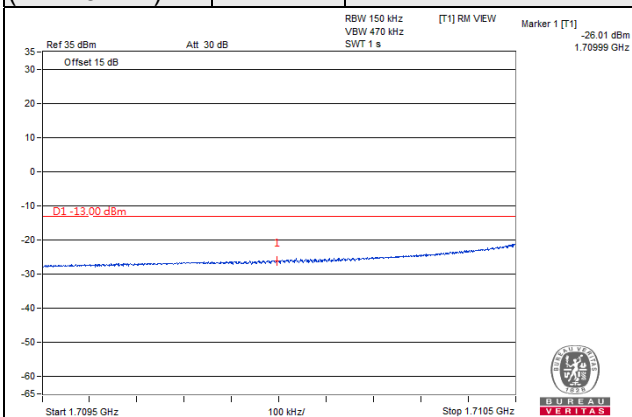

Channel 132047
(1717.5MHz)

QPSK

75 RB / 0 RB Offset

Channel 132597
(1772.5MHz)

QPSK

75 RB / 0 RB Offset