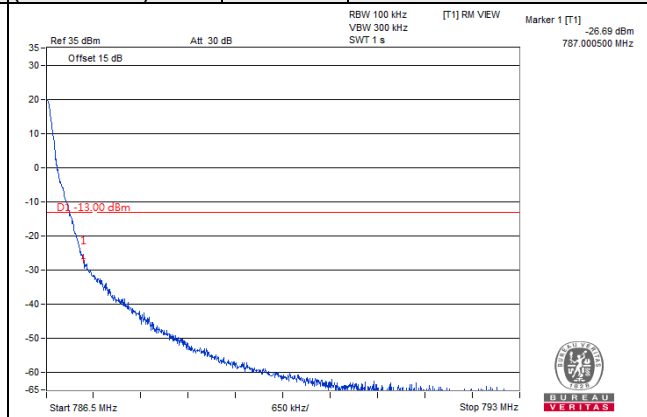

Channel Bandwidth: 10MHz

Channel 23230  
(782.0MHz)

QPSK

1 RB / 0 RB Offset

Channel 23230  
(782.0MHz)

QPSK

1 RB / 49 RB Offset

Channel 23230  
(782.0MHz)

QPSK

50 RB / 0 RB Offset

Channel 23230  
(782.0MHz)

QPSK

50 RB / 0 RB Offset

LTE Band 14

LTE Band 14, Channel Bandwidth 5MHz

LTE Band 14, Channel Bandwidth 10MHz