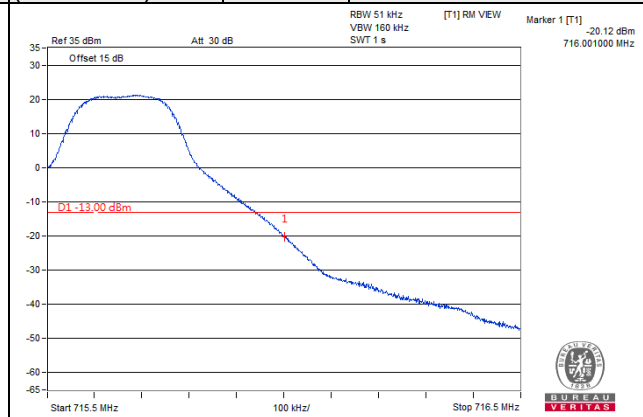

Channel Bandwidth: 5MHz

Channel 23035 (701.5MHz)	QPSK	1 RB / 0 RB Offset	Channel 23155 (713.5MHz)	QPSK	1 RB / 24RB Offset