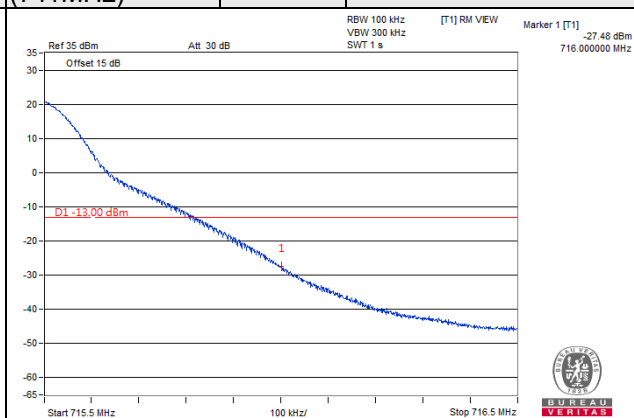

BUREAU VERITAS

Channel Bandwidth: 10MHz

Channel 23060  
(704MHz)

QPSK

1 RB / 0 RB Offset

Channel 23130  
(711MHz)

QPSK

1 RB / 24RB Offset

Channel 23060  
(704MHz)

QPSK

50 RB / 0 RB Offset

Channel 23130  
(711MHz)

QPSK

25 RB / 0 RB Offset

LTE Band 13

Channel Bandwidth: 5MHz