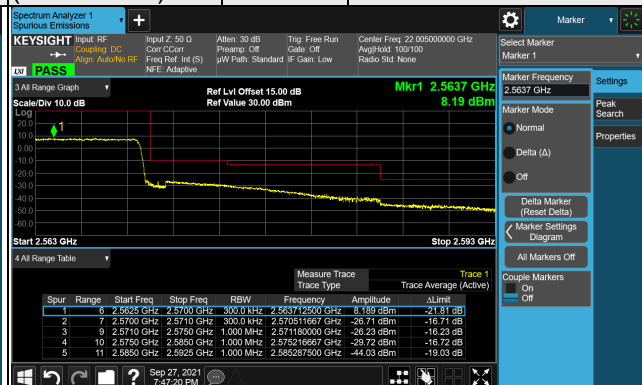

Channel Bandwidth: 15MHz

Channel 20825  
(2507.5MHz)

QPSK

1 RB / 0 RB Offset

Channel 21375  
(2562.5MHz)

QPSK

1 RB / 74 RB Offset

Channel 20825  
(2507.5MHz)

QPSK

75 RB / 0 RB Offset

Channel 21375  
(2562.5MHz)

QPSK

75 RB / 0 RB Offset

Channel Bandwidth: 20MHz

LTE Band 12

Channel Bandwidth: 1.4MHz