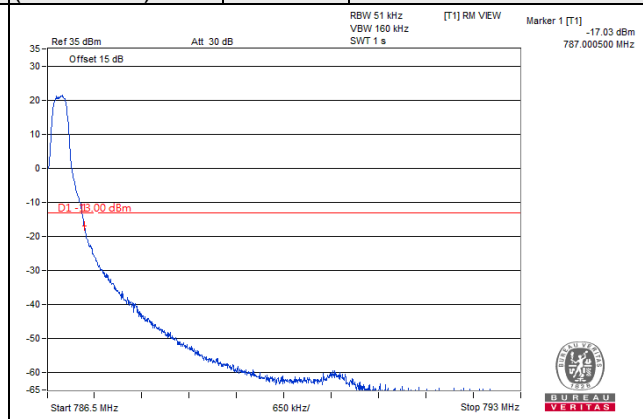

LTE Band 13

Channel Bandwidth: 5MHz

Channel 23205 (779.5MHz)	QPSK	1 RB / 0 RB Offset	Channel 23255 (784.5MHz)	QPSK	1 RB / 24 RB Offset