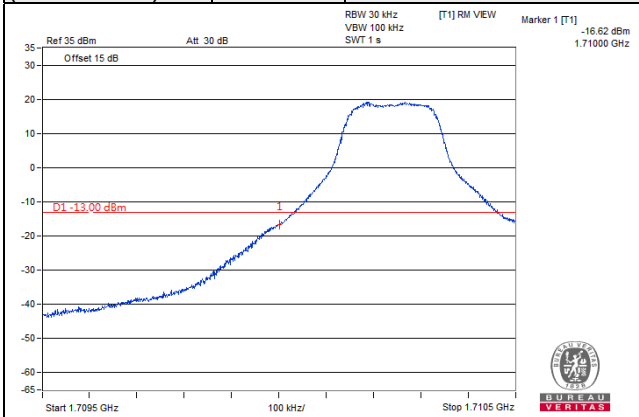

Channel Bandwidth: 3MHz

Channel 131987 (1711.5MHz)	QPSK	1 RB / 0 RB Offset	Channel 132657 (1778.5MHz)	QPSK	1 RB / 14 RB Offset