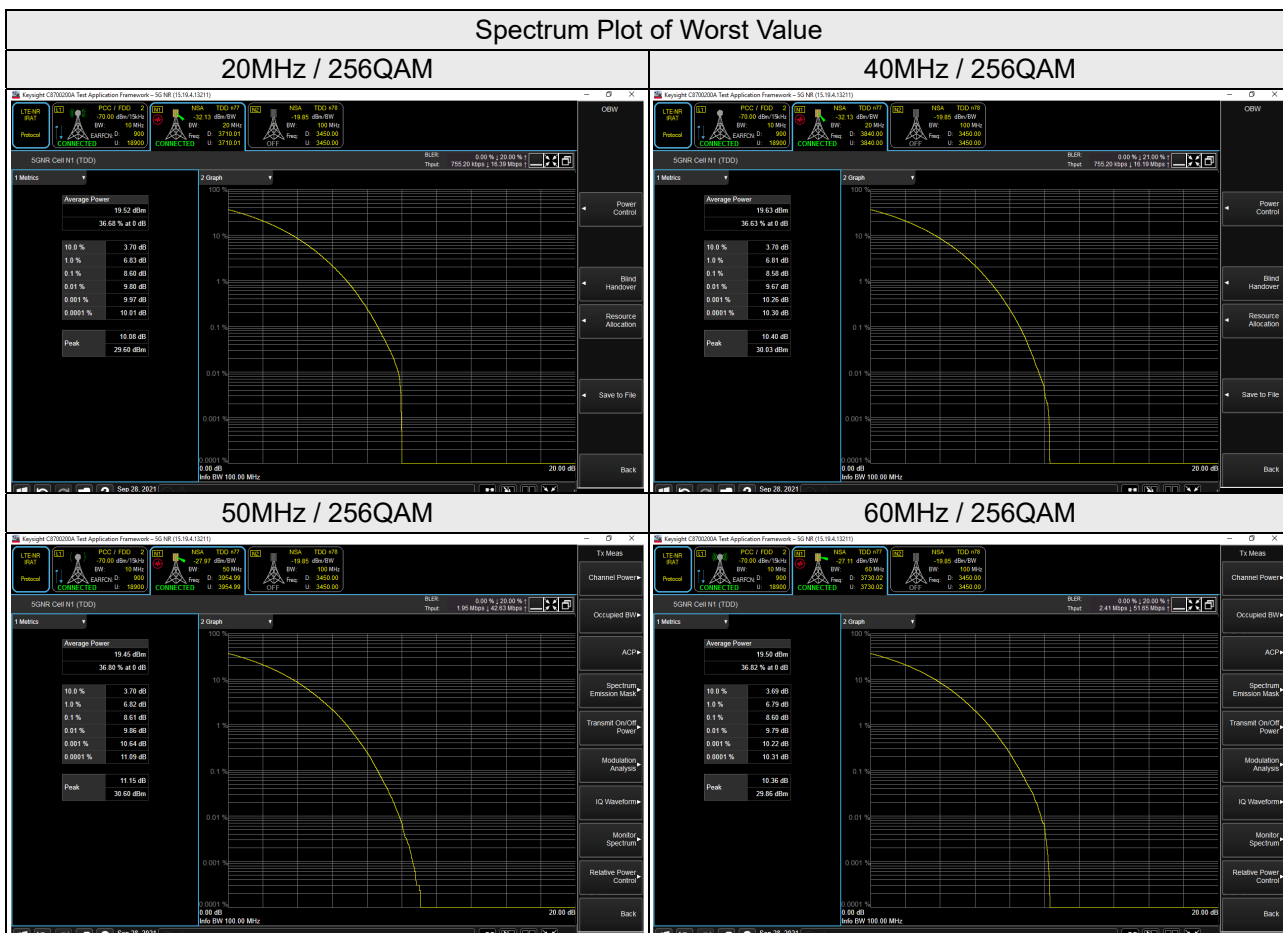

## Spectrum Plot of Worst Value