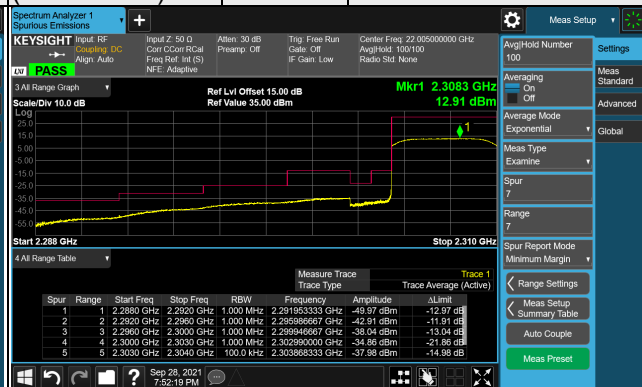

LTE Band 30  
Emission Mask:

Channel Bandwidth: 5MHz

Channel 27685  
(2307.5MHz)

QPSK

1 RB / 0 RB Offset

Channel 27685  
(2307.5MHz)

QPSK

25 RB / 0 RB Offset

Channel 27735  
(2312.5MHz)

QPSK

1 RB / 24 RB Offset

Channel 27735  
(2312.5MHz)

QPSK

25 RB / 0 RB Offset

Channel Bandwidth: 10MHz

Channel 27710  
(2310.0MHz)