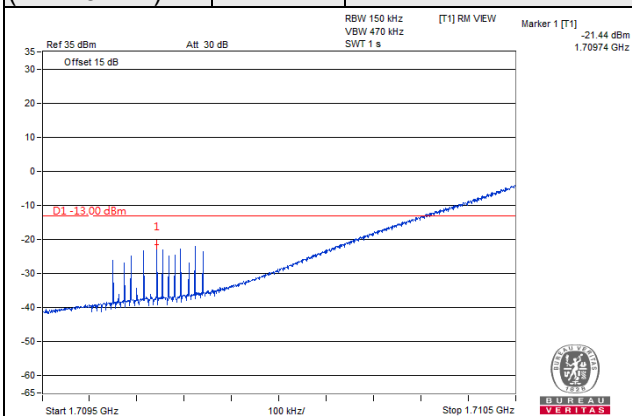

Channel Bandwidth: 15MHz

Channel 132047  
(1717.5MHz)

QPSK

1 RB / 0 RB Offset

Channel 132597  
(1772.5MHz)

QPSK

1 RB / 74 RB Offset

Channel 132047  
(1717.5MHz)