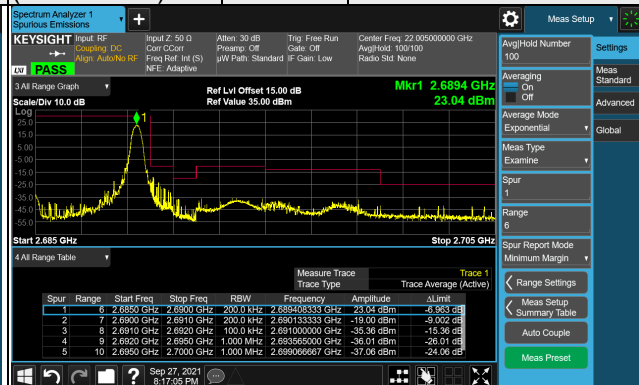

LTE Band 41

Channel Bandwidth: 10MHz

Channel 39700
(2501.0MHz)

QPSK

1 RB / 0 RB Offset

Channel 41540
(2685.0MHz)

QPSK

1 RB / 49 RB Offset