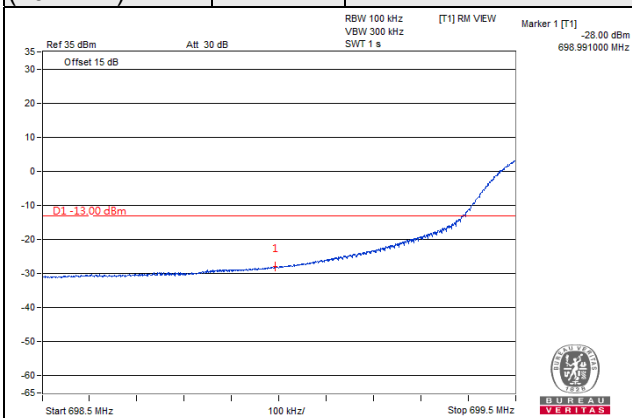

Channel 23060  
(704MHz)

QPSK

50 RB / 0 RB Offset

Channel 23130  
(711MHz)

QPSK

25 RB / 0 RB Offset

LTE Band 13

Channel Bandwidth: 5MHz