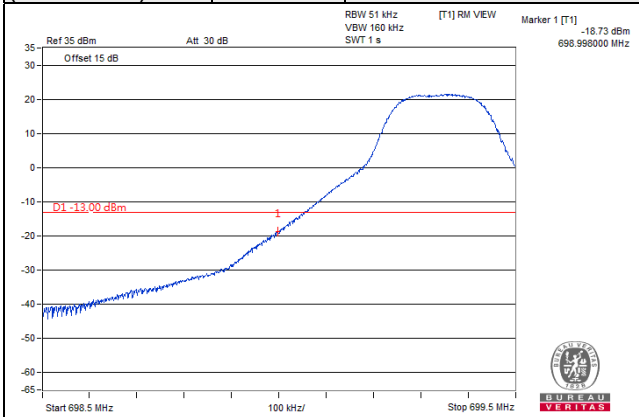

Channel Bandwidth: 5MHz

Channel 23035 (701.5MHz)	QPSK	1 RB / 0 RB Offset	Channel 23155 (713.5MHz)	QPSK	1 RB / 24RB Offset