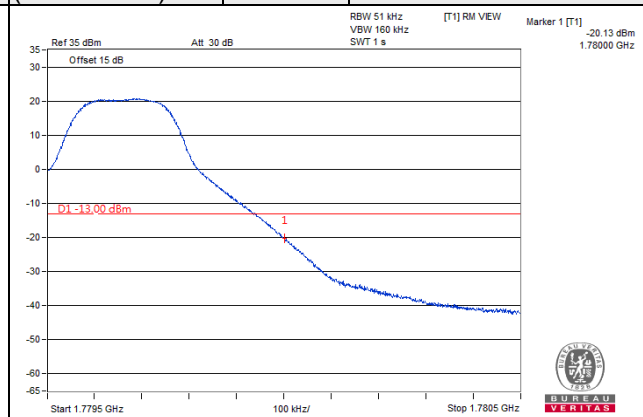

Channel Bandwidth: 5MHz

Channel 131997 (1712.5MHz)	QPSK	1 RB / 0 RB Offset	Channel 132647 (1777.5MHz)	QPSK	1 RB / 24 RB Offset