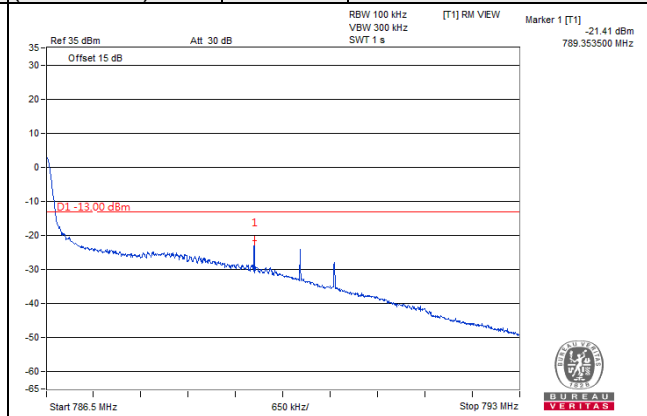

Channel Bandwidth: 10MHz

Channel 23230  
(782.0MHz)

QPSK

1 RB / 0 RB Offset

Channel 23230  
(782.0MHz)

QPSK

1 RB / 49 RB Offset

Channel 23230  
(782.0MHz)

QPSK

50 RB / 0 RB Offset

Channel 23230  
(782.0MHz)

QPSK

50 RB / 0 RB Offset

LTE Band 14

LTE Band 14, Channel Bandwidth 5MHz

LTE Band 14, Channel Bandwidth 10MHz