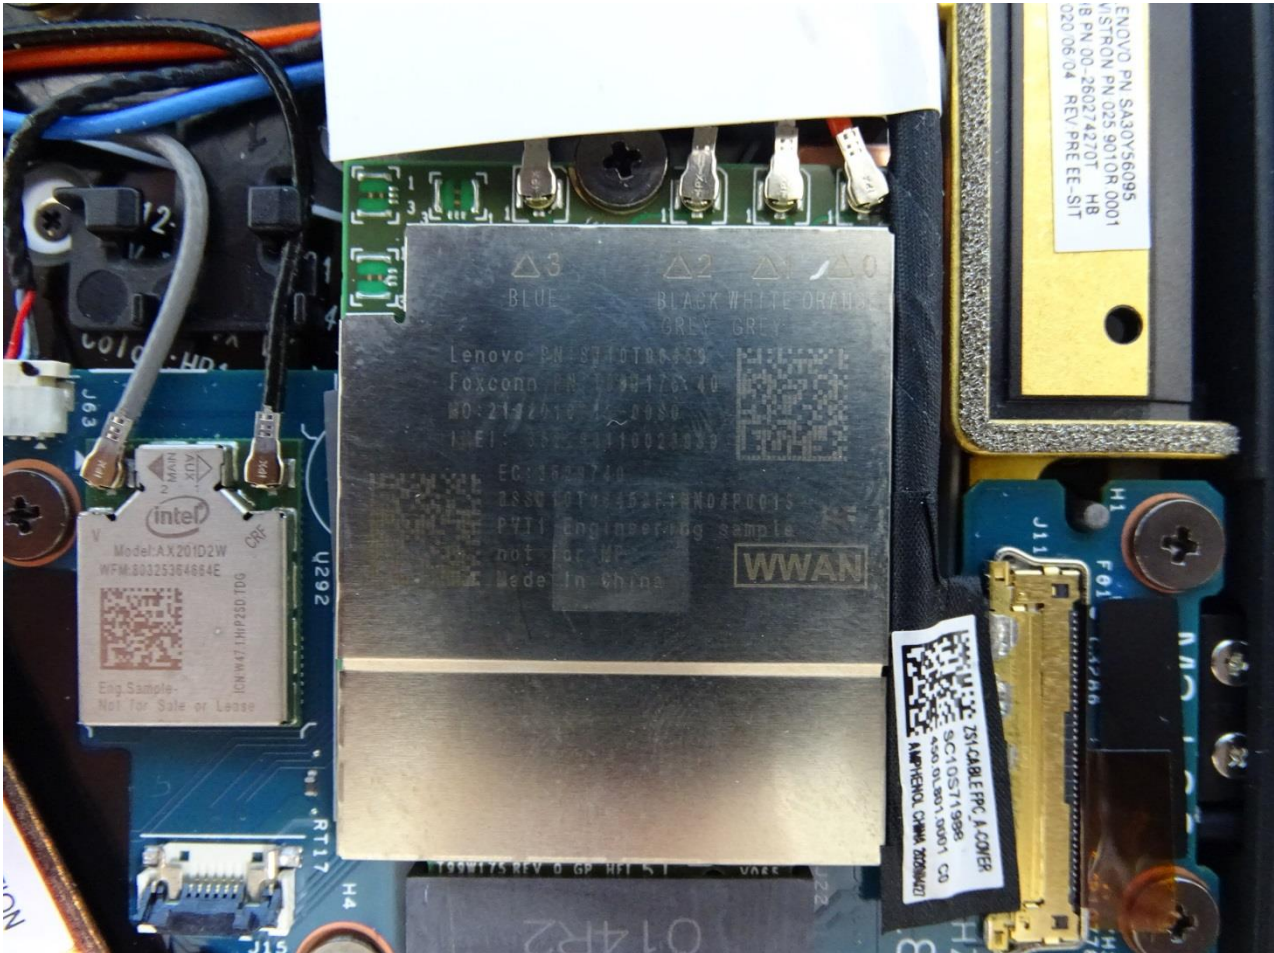

Host: Notebook Computer (Brand Name: Lenovo / Model Name: TP00123A)