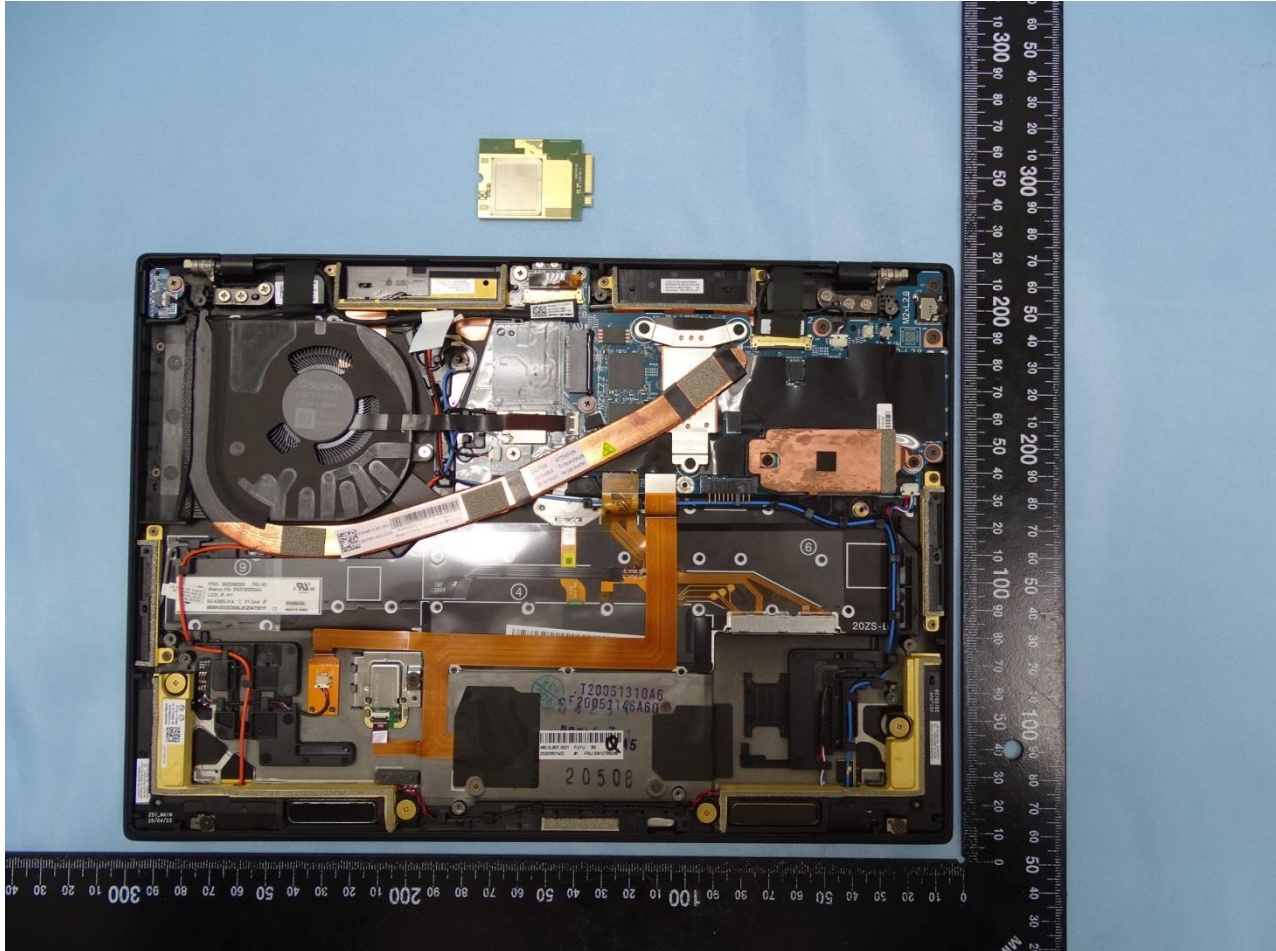

Host: Notebook Computer (Brand Name: Lenovo / Model Name: TP00123A)