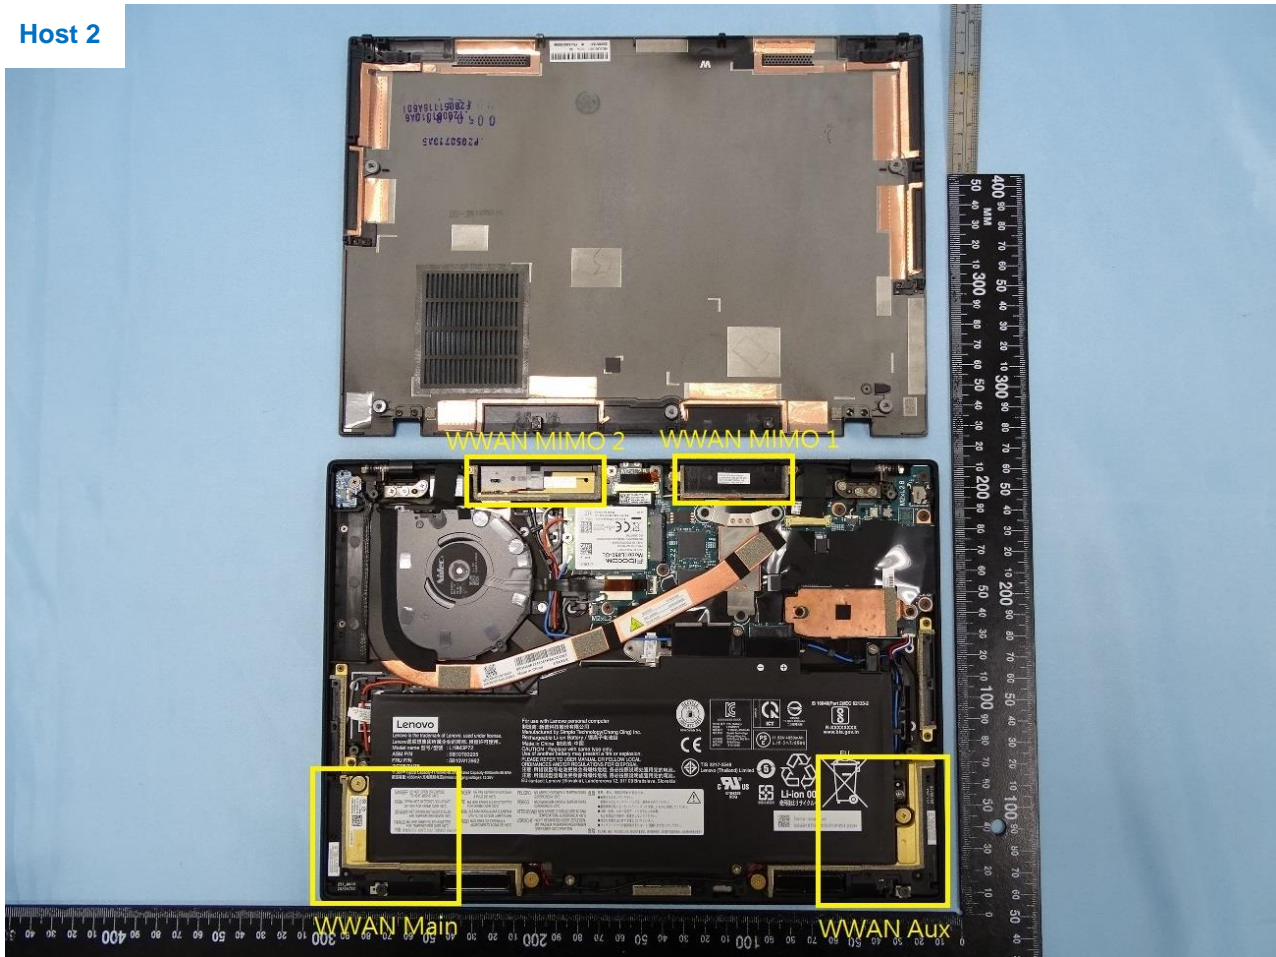

Host: Notebook Computer (Brand Name: Lenovo / Model Name: TP00123A)

Host 2