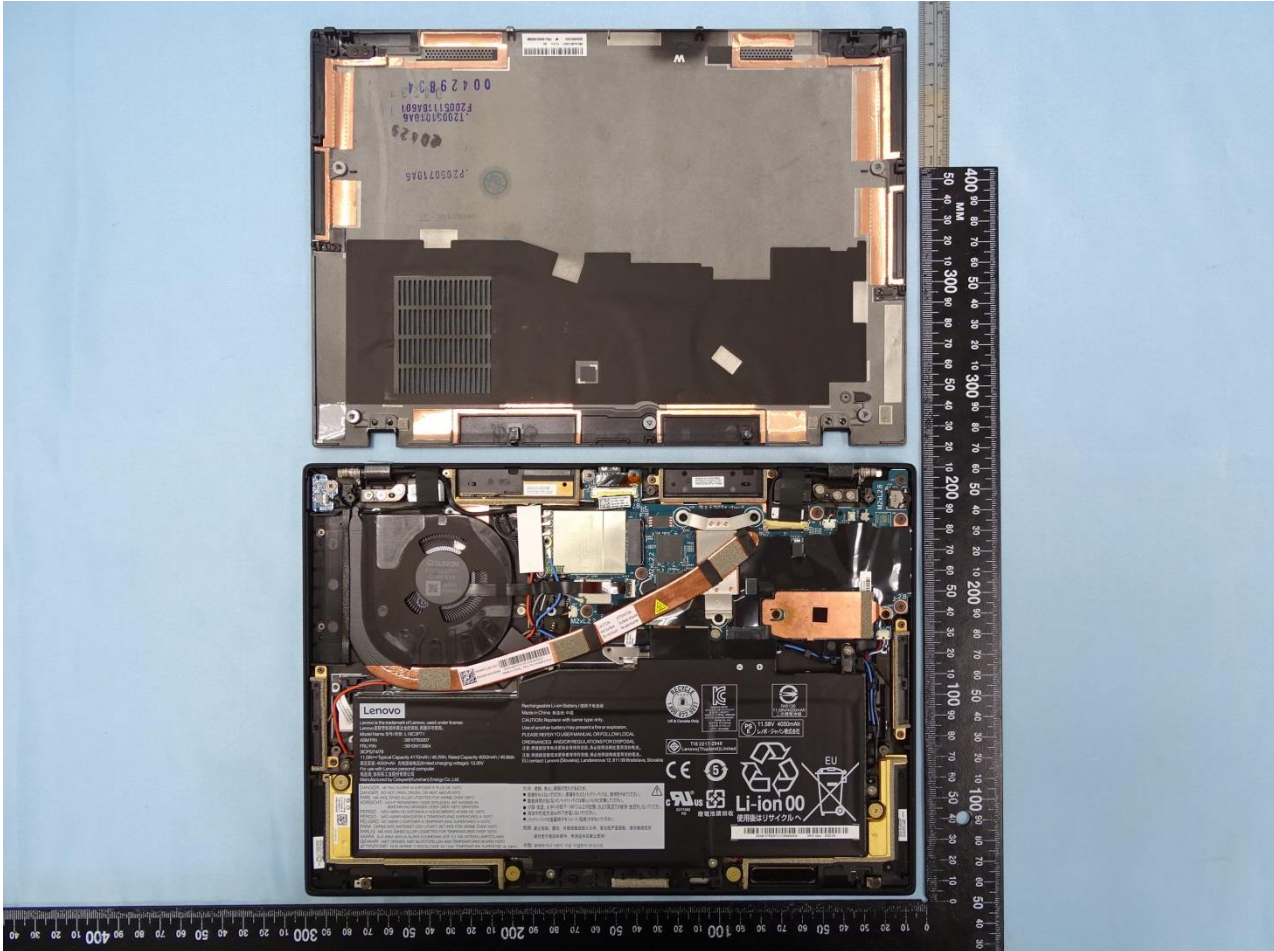

4. Internal Photograph of the Host

Host: Notebook Computer (Brand Name: Lenovo / Model Name: TP00123A)

Host 1

Host: Notebook Computer (Brand Name: Lenovo / Model Name: TP00123A)

Host: Notebook Computer (Brand Name: Lenovo / Model Name: TP00123A)

Host: Notebook Computer (Brand Name: Lenovo / Model Name: TP00123A)

Host: Notebook Computer (Brand Name: Lenovo / Model Name: TP00123A)

Host: Notebook Computer (Brand Name: Lenovo / Model Name: TP00123A)