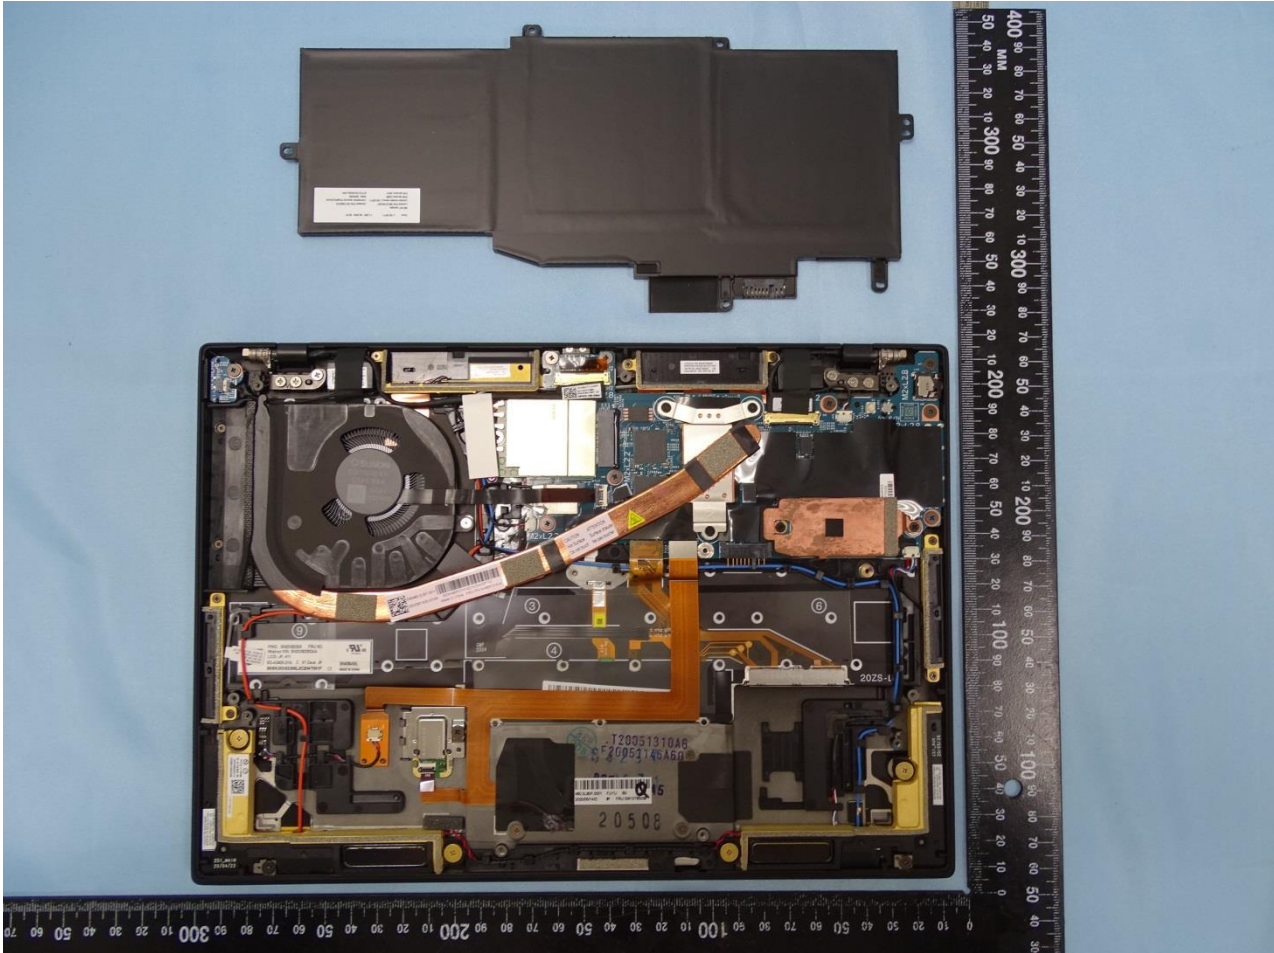

WWAN MIMO Antenna 2

Host: Notebook Computer (Brand Name: Lenovo / Model Name: TP00123A)

Host 2

Host: Notebook Computer (Brand Name: Lenovo / Model Name: TP00123A)

Host: Notebook Computer (Brand Name: Lenovo / Model Name: TP00123A)