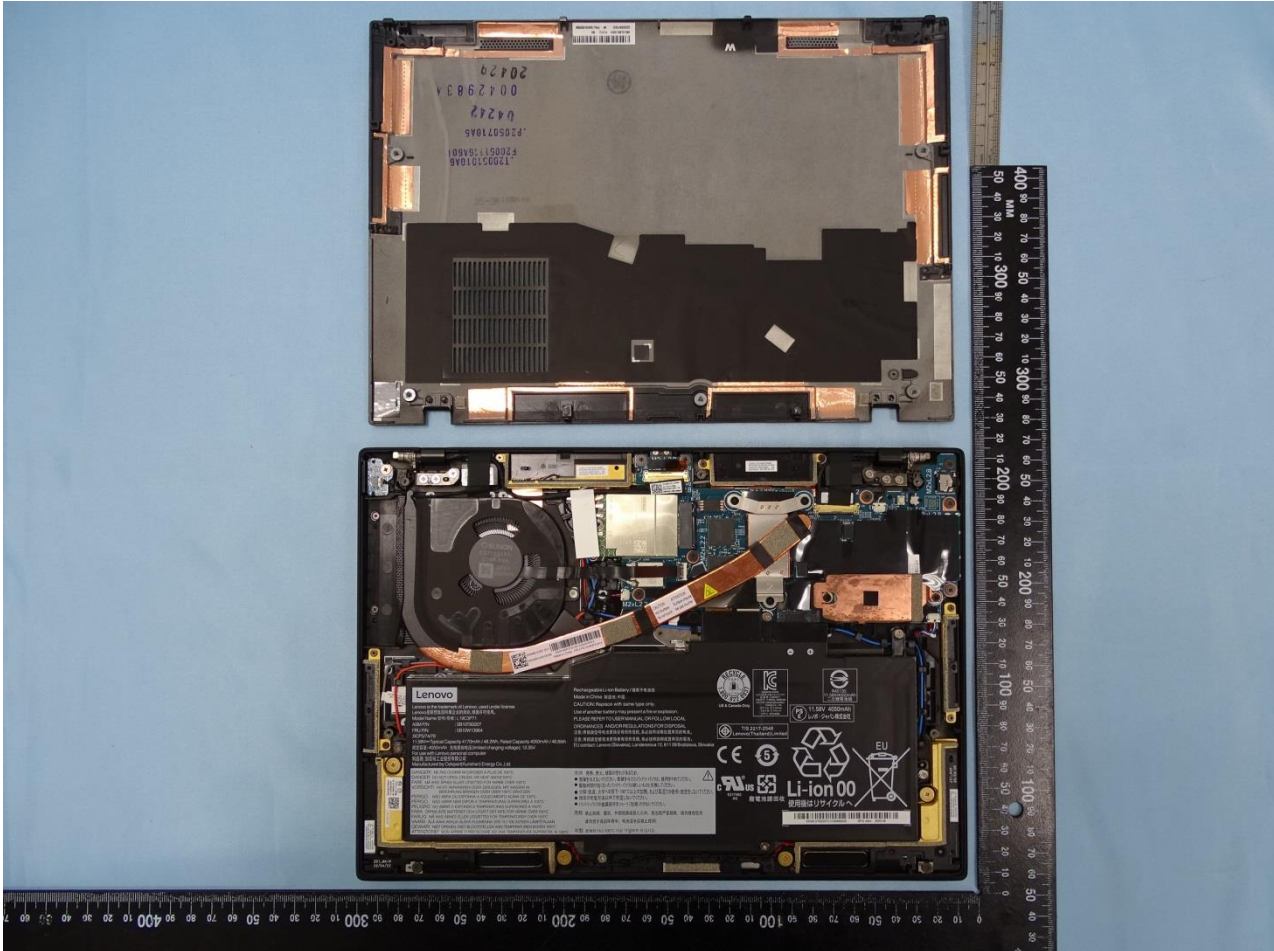

WWAN MIMO Antenna 2

Host: Notebook Computer (Brand Name: Lenovo / Model Name: TP00123A)

Host 2

Host: Notebook Computer (Brand Name: Lenovo / Model Name: TP00123A)

Host: Notebook Computer (Brand Name: Lenovo / Model Name: TP00123A)