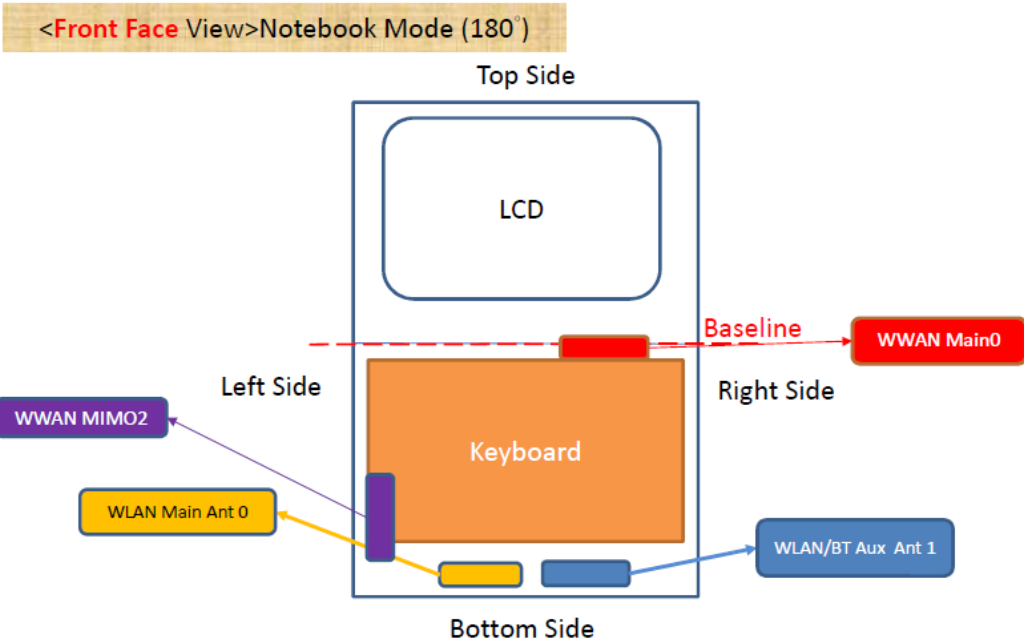

SAR Test Report

Antenna	To Top Side	To Bottom Side	To Left Side	To Right Side	Support Band
	(mm)	(mm)	(mm)	(mm)	
WWAN MIMO2	320.00	30.00	3.00	280.00	LTE2 - 7 - 42 - 48 - 66 5G NR-n2 - 7 - 41 - 66
WWAN Main0	210.00	197.00	180.00	57.00	WCDMA 2 - 4 - 5 LTE 2 - 4 - 5 - 7 - 12 - 13 - 14 - 17 - 25 - 26 - 30 - 38 - 41 - 66 5G NR-n2 - 5 - 12 - 66
WLAN Main Ant 0	422.00	3.00	93.00	177.00	WLAN
WLAN/BT Aux Ant 1	422.00	3.00	165.00	105.00	WLAN+BT