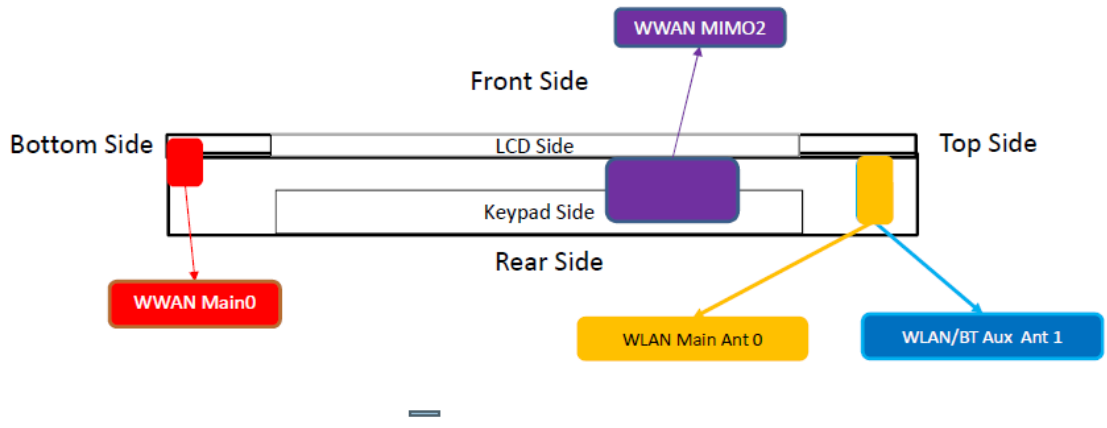

Appendix D. Photographs of EUT and Setup

The setup photographs for SAR testing are shown as follows.

SAR Test Report

<Photographs of EUT>

Laptop PC Mode

Tablet PC Mode

SAR Test Report

<Antenna Location>

<Right Side View> Convertible PC Tablet Mode

Antenna	To Front Side	To Rear Side	Support Band
	(mm)	(mm)	
WWAN MIMO2	2.00	2.00	LTE2, 7, 42, 48, 66 5G NR-n2, 7, 41, 66
WWAN Main0	1.00	8.00	WCDMA 2, 4, 5 LTE 2, 4, 5, 7, 12, 13, 14, 17, 25, 26, 30, 38, 41, 66 5G NR-n2, 5, 12, 66
WLAN Main Ant 0	2.00	2.00	WLAN
WLAN/BT Aux Ant 1	2.00	2.00	WLAN+BT

SAR Test Report

<Front Face View> Convertible PC Tablet Mode

Antenna	To Top Side	To Bottom Side	To Left Side	To Right Side	Support Band
	(mm)	(mm)	(mm)	(mm)	
WWAN MIMO2	30.00	117.00	3.00	280.00	LTE2, 7, 42, 48, 66 5G NR-n2, 7, 41, 66
WWAN Main0	197.00	0.00	180.00	57.00	WCDMA 2, 4, 5 LTE 2, 4, 5, 7, 12, 13, 14, 17, 25, 26, 30, 38, 41, 66 5G NR-n2, 5, 12, 66
WLAN Main Ant 0	3.00	209.00	93.00	177.00	WLAN
WLAN/BT Aux Ant 1	3.00	209.00	165.00	105.00	WLAN+BT