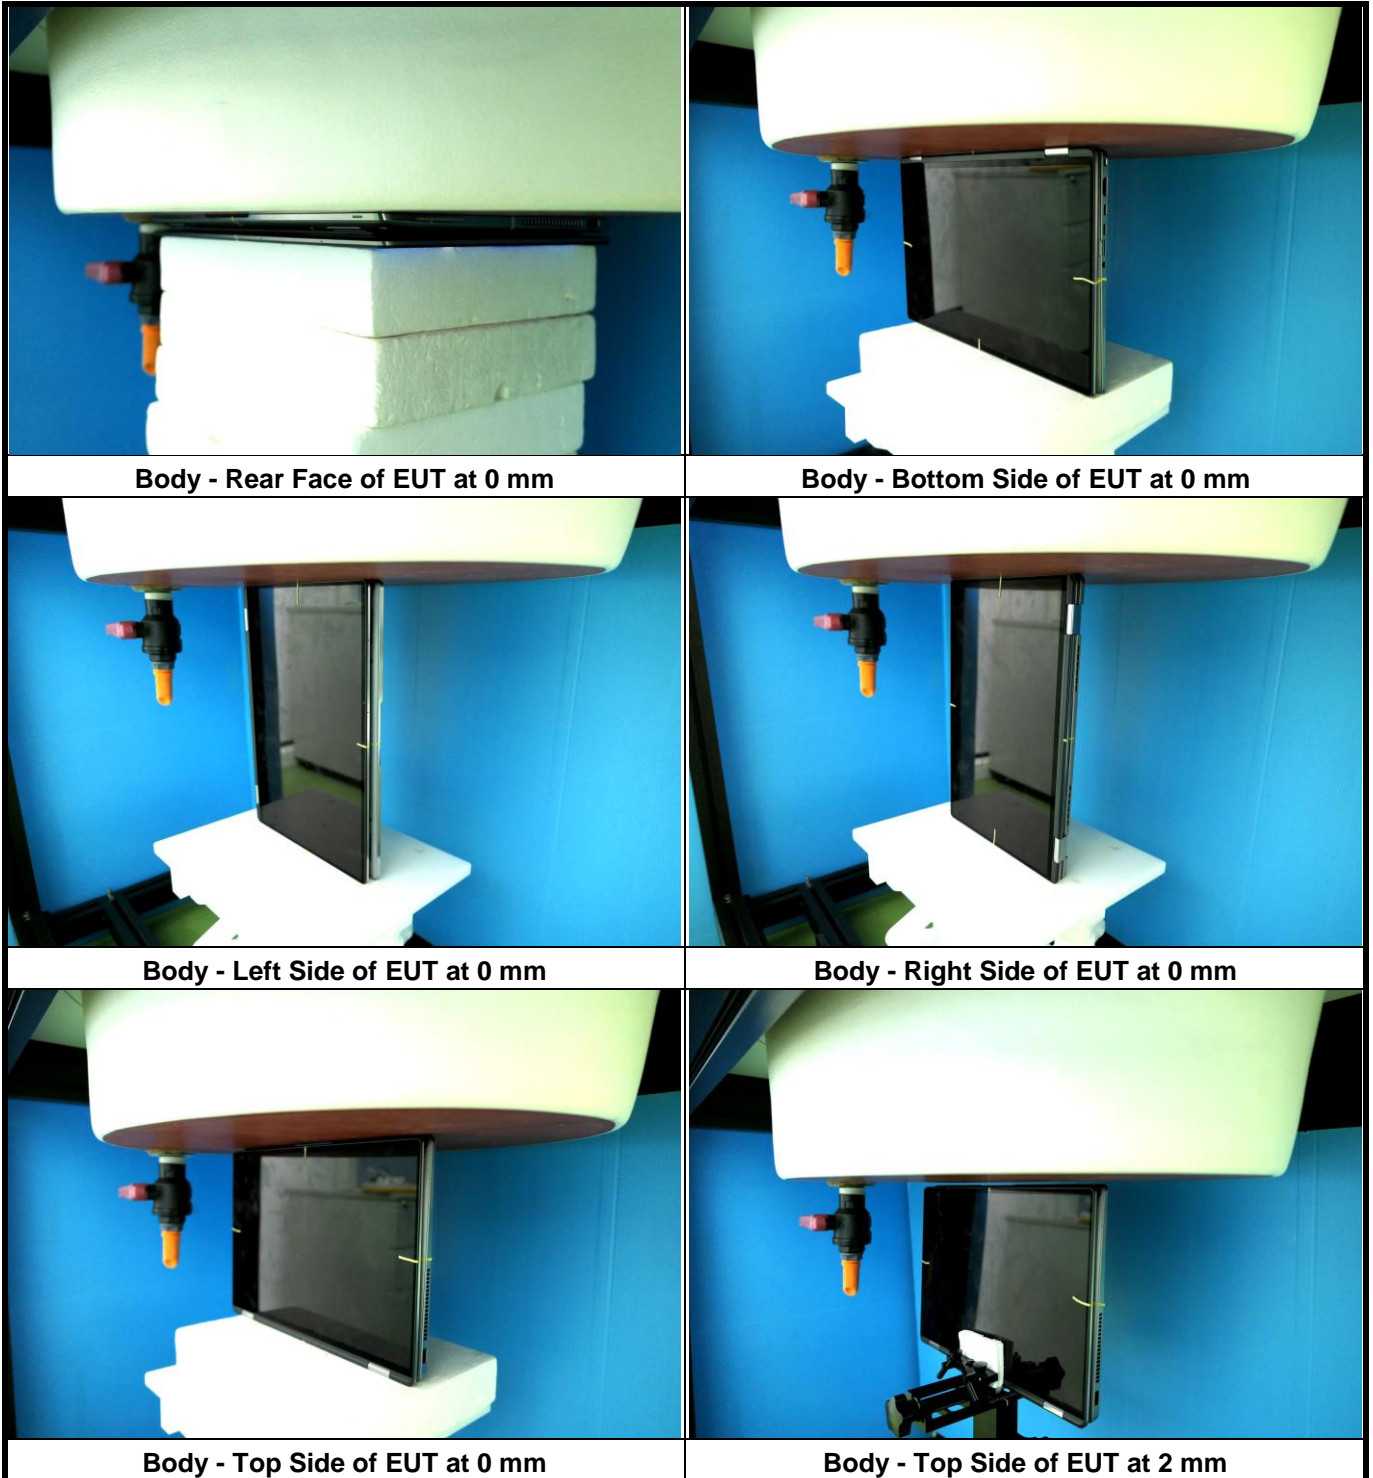

SAR Test Report

<Photographs of SAR Setup> Tablet Mode