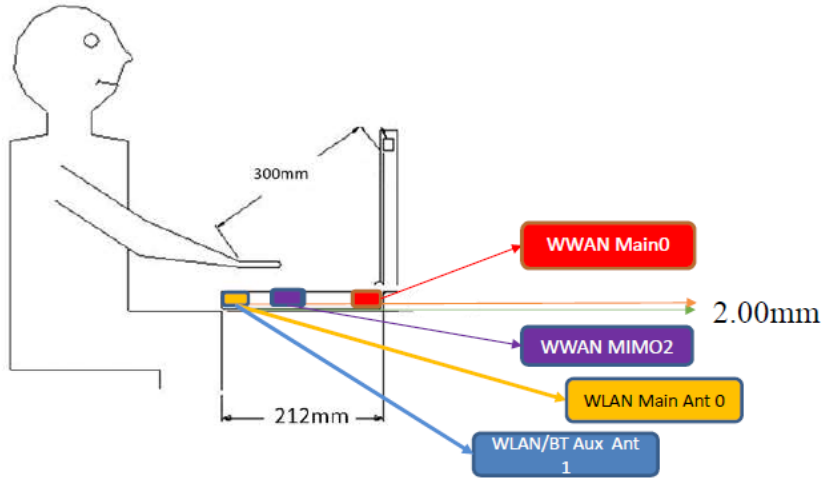

SAR Test Report

<Right Side View> Notebook Mode(90°)

Antenna	Rear Face	Support Band
	(mm)	
WWAN MIMO2	2.00	LTE2, 7, 42, 48, 66 5G NR-n2, 7, 41, 66
WWAN Main0	2.00	WCDMA 2, 4, 5 LTE 2, 4, 5, 7, 12, 13, 14, 17, 25, 26, 30, 38, 41, 66 5G NR-n2, 5, 12, 66
WLAN Main Ant 0	2.00	WLAN
WLAN/BT Aux Ant 1	2.00	WLAN+BT