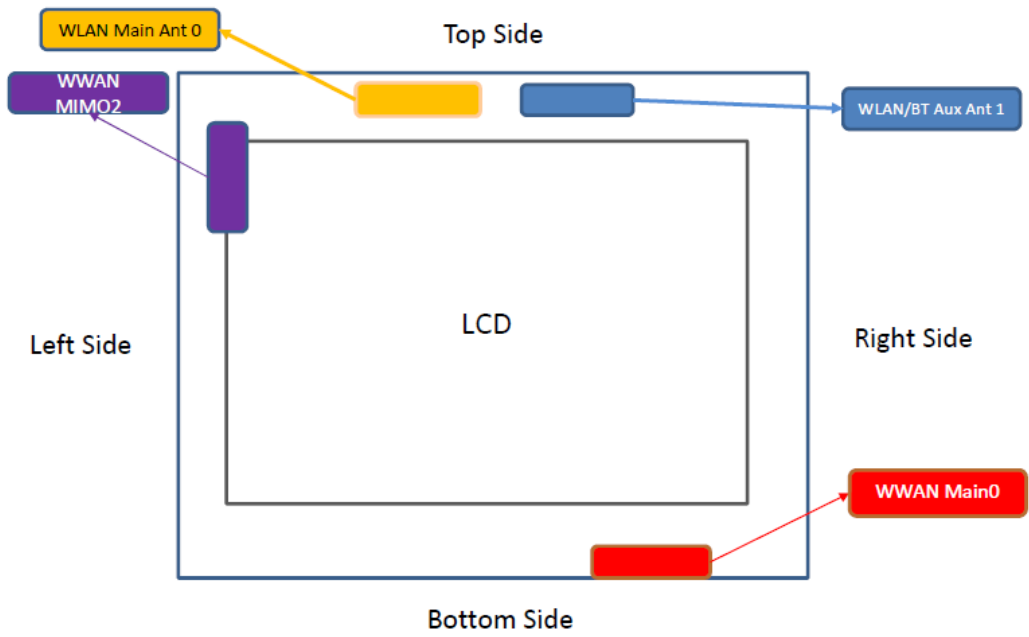

Appendix D. Photographs of EUT and Setup

The setup photographs for SAR testing are shown as follows.

SAR Test Report

<Photographs of EUT>

Laptop PC Mode

Tablet PC Mode

SAR Test Report

<Antenna Location>

<Right Side View> Convertible PC Tablet Mode

Antenna	To Front Side	To Rear Side	Support Band
	(mm)	(mm)	
WWAN MIMO2	2.00	2.00	LTE2, 7, 42, 48, 66 5G NR-n2, 7, 41, 66
WWAN Main0	1.00	8.00	WCDMA 2, 4, 5 LTE 2, 4, 5, 7, 12, 13, 14, 17, 25, 26, 30, 38, 41, 66 5G NR-n2, 5, 12, 66
WLAN Main Ant 0	2.00	2.00	WLAN
WLAN/BT Aux Ant 1	2.00	2.00	WLAN+BT

SAR Test Report

<Front Face View> Convertible PC Tablet Mode

Antenna	To Top Side	To Bottom Side	To Left Side	To Right Side	Support Band
	(mm)	(mm)	(mm)	(mm)	
WWAN MIMO2	30.00	117.00	3.00	280.00	LTE2, 7, 42, 48, 66 5G NR-n2, 7, 41, 66
WWAN Main0	197.00	0.00	180.00	57.00	WCDMA 2, 4, 5 LTE 2, 4, 5, 7, 12, 13, 14, 17, 25, 26, 30, 38, 41, 66 5G NR-n2, 5, 12, 66
WLAN Main Ant 0	3.00	209.00	93.00	177.00	WLAN
WLAN/BT Aux Ant 1	3.00	209.00	165.00	105.00	WLAN+BT