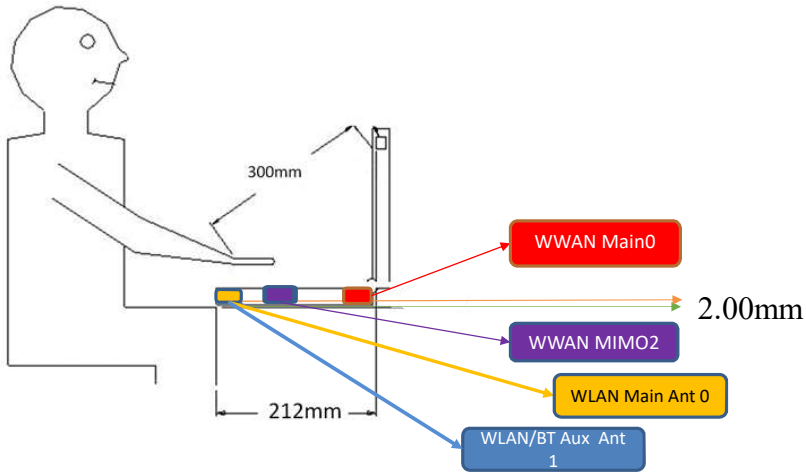

<Right Side View> Notebook Mode(90°)

Antenna	Rear Face	Support Band
	(mm)	
WWAN MIMO2	2.00	LTE2, 7, 42, 48, 66 5G NR-n2, 7, 41, 66
WWAN Main0	2.00	WCDMA 2, 4, 5 LTE 2, 4, 5, 7, 12, 13, 14, 17, 25, 26, 30, 38, 41, 66 5G NR-n2, 5, 12, 66
WLAN Main Ant 0	2.00	WLAN
WLAN/BT Aux Ant 1	2.00	WLAN+BT