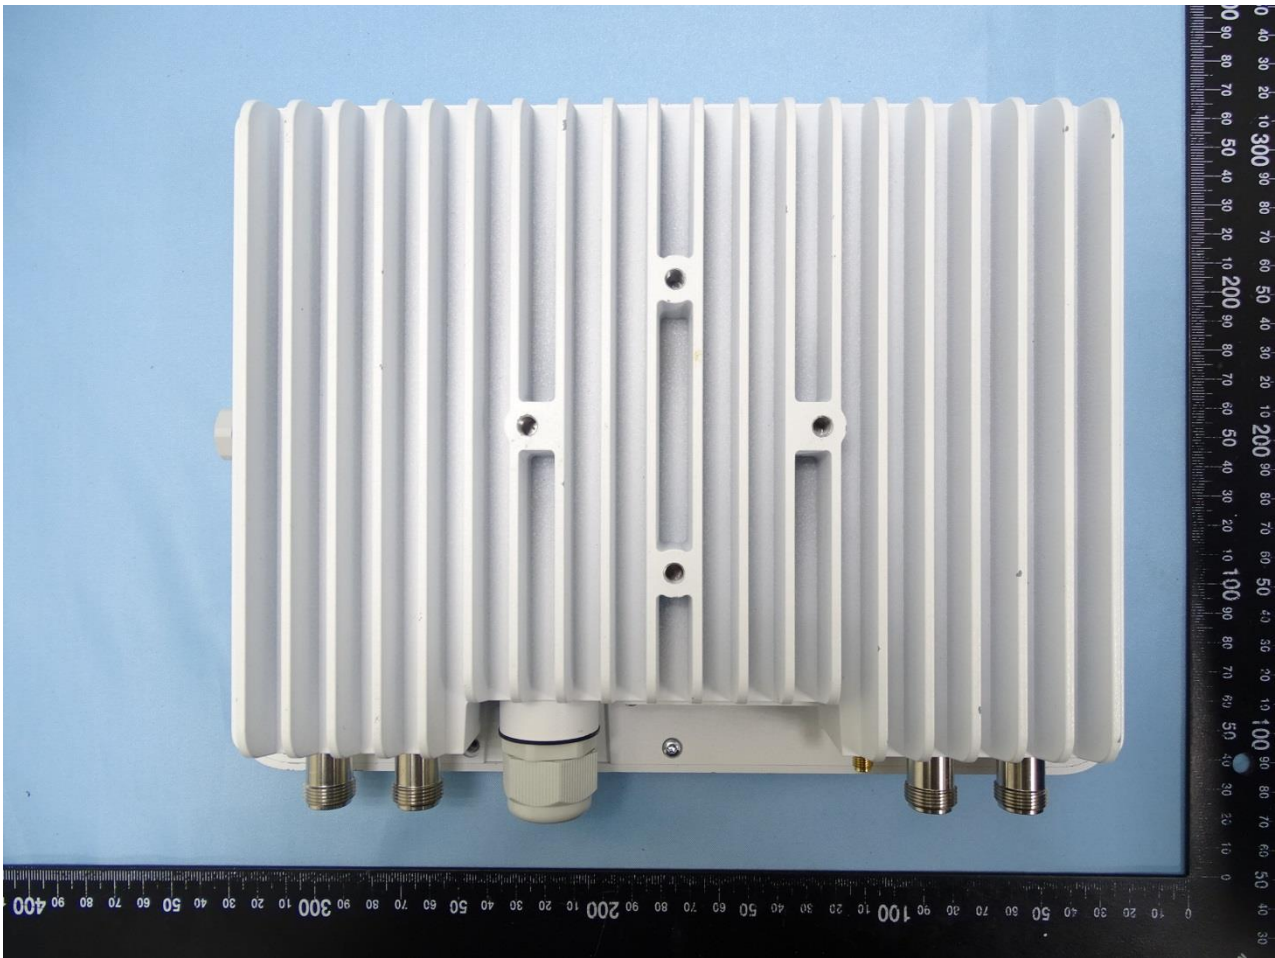

1. External Photograph of EUT

Model Name: T99B226

Sample 1

Sample 2

2. Photograph of Accessory

Model Name: T99B226

Specification of Accessory		
AC Adapter	Brand Name	Phihong
	Model Name	POEA30U-1ATE

Remark: For accessories equipped with this EUT, please refer to the following photos.