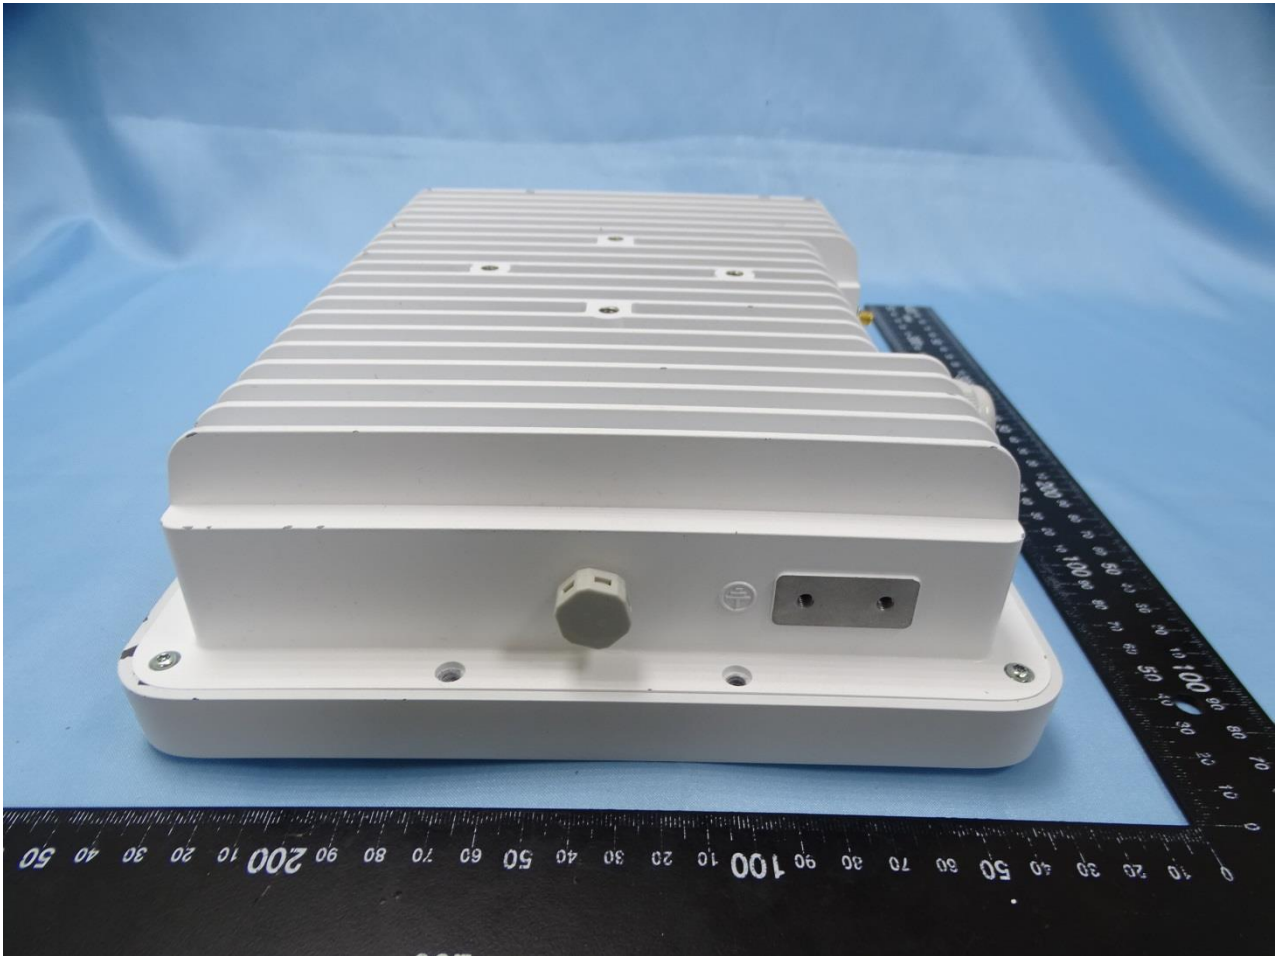

1. External Photograph of EUT

Model Name: T99B226

Sample 1

Sample 2

2. Photograph of Accessory

Model Name: T99B226

Specification of Accessory		
AC Adapter	Brand Name	Phihong
	Model Name	POEA30U-1ATE

Remark: For accessories equipped with this EUT, please refer to the following photos.

AC Adapter