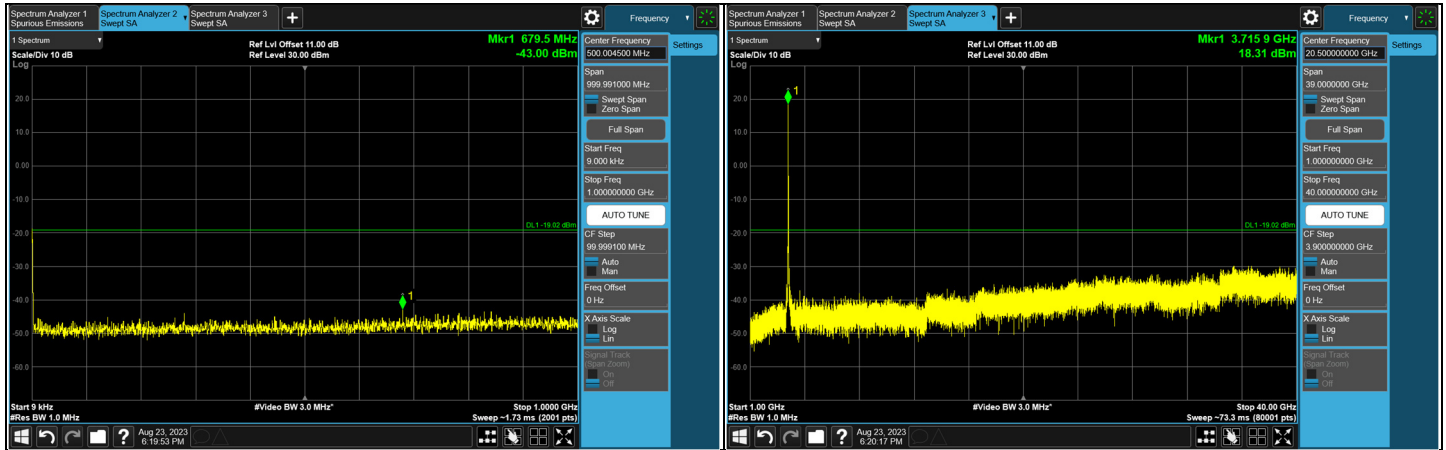

Ant. TX1

CH 647334 (3710.01 MHz)

CH 650000 (3750.00 MHz)

CH 652666 (3789.99 MHz)

*The 9kHz signal over the limit is from Spectrum.

Ant. TX2

CH 647334 (3710.01 MHz)

CH 650000 (3750.00 MHz)

CH 652666 (3789.99 MHz)

*The 9kHz signal over the limit is from Spectrum.

Ant. TX3

CH 647334 (3710.01 MHz)

CH 650000 (3750.00 MHz)

CH 652666 (3789.99 MHz)

*The 9kHz signal over the limit is from Spectrum.

Ant. TX0