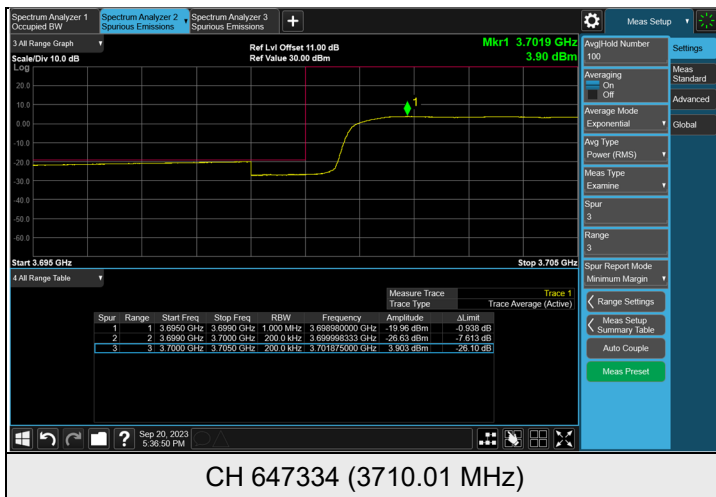

Ant. TX1

CH 647334 (3710.01 MHz)

CH 650000 (3750.00 MHz)

CH 652666 (3789.99 MHz)

*The 9kHz signal over the limit is from Spectrum.

Ant. TX2

CH 647334 (3710.01 MHz)

CH 650000 (3750.00 MHz)

CH 652666 (3789.99 MHz)

*The 9kHz signal over the limit is from Spectrum.

Ant. TX3

CH 647334 (3710.01 MHz)

CH 650000 (3750.00 MHz)

CH 652666 (3789.99 MHz)

*The 9kHz signal over the limit is from Spectrum.

Ant. TX0

Ant. TX1

Ant. TX2

Ant. TX3

CH 647334 (3710.01 MHz)

CH 652666 (3789.99 MHz)