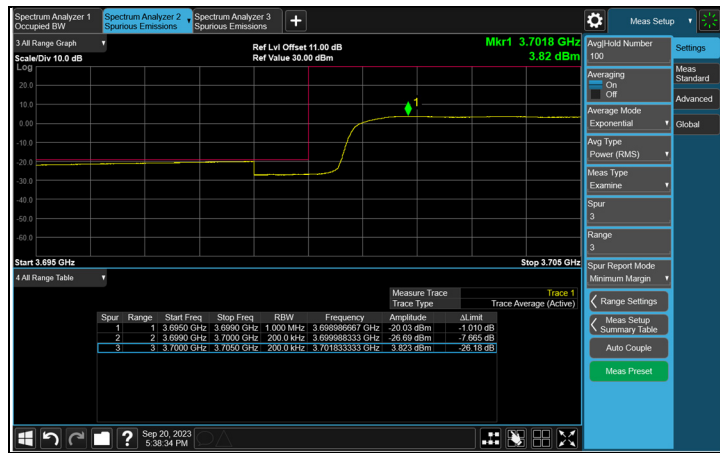

Ant. TX1

CH 647334 (3710.01 MHz)

CH 650000 (3750.00 MHz)

CH 652666 (3789.99 MHz)

*The 9kHz signal over the limit is from Spectrum.

Ant. TX2

CH 647334 (3710.01 MHz)

CH 650000 (3750.00 MHz)

CH 652666 (3789.99 MHz)

*The 9kHz signal over the limit is from Spectrum.

Ant. TX3

CH 647334 (3710.01 MHz)

CH 650000 (3750.00 MHz)

CH 652666 (3789.99 MHz)

*The 9kHz signal over the limit is from Spectrum.

Ant. TX0

Ant. TX1

Ant. TX2

Ant. TX3

CH 647334 (3710.01 MHz)

CH 652666 (3789.99 MHz)