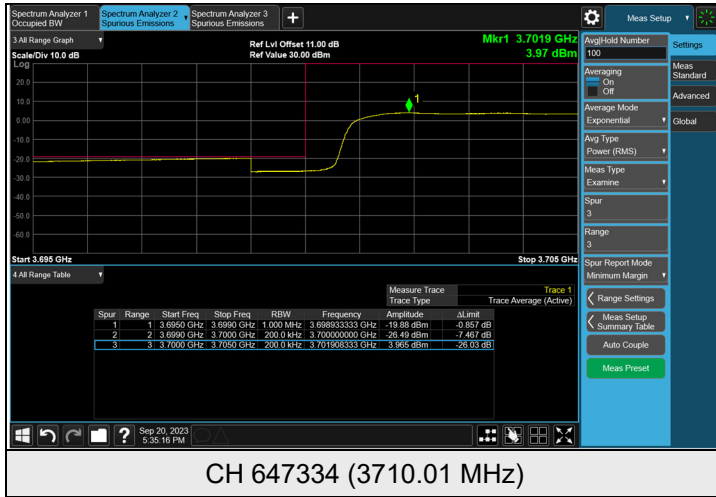

Ant. TX1

CH 647334 (3710.01 MHz)

CH 650000 (3750.00 MHz)

CH 652666 (3789.99 MHz)

*The 9kHz signal over the limit is from Spectrum.

Ant. TX2

CH 647334 (3710.01 MHz)

CH 650000 (3750.00 MHz)

CH 652666 (3789.99 MHz)

*The 9kHz signal over the limit is from Spectrum.

Ant. TX3

CH 647334 (3710.01 MHz)

CH 650000 (3750.00 MHz)

CH 652666 (3789.99 MHz)

*The 9kHz signal over the limit is from Spectrum.

Ant. TX0

Ant. TX1

Ant. TX2

Ant. TX3

CH 647334 (3710.01 MHz)

CH 652666 (3789.99 MHz)