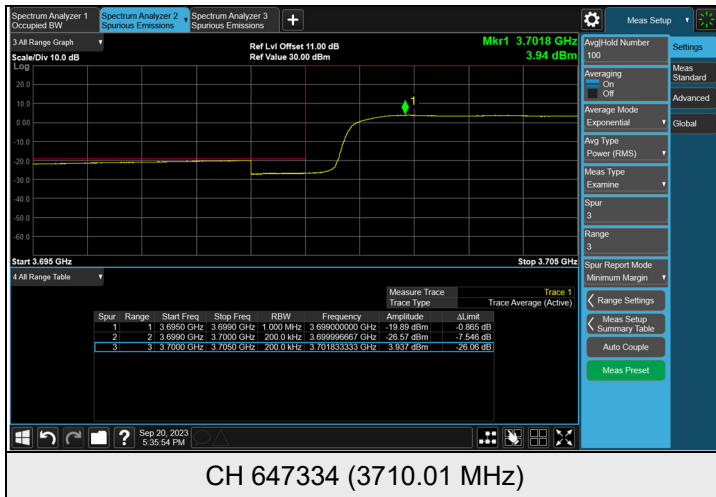

Ant. TX1

CH 647334 (3710.01 MHz)

CH 650000 (3750.00 MHz)

CH 652666 (3789.99 MHz)

*The 9kHz signal over the limit is from Spectrum.

Ant. TX2

CH 647334 (3710.01 MHz)

CH 650000 (3750.00 MHz)

CH 652666 (3789.99 MHz)

*The 9kHz signal over the limit is from Spectrum.

Ant. TX3

CH 647334 (3710.01 MHz)

CH 650000 (3750.00 MHz)

CH 652666 (3789.99 MHz)

*The 9kHz signal over the limit is from Spectrum.

Ant. TX0

Ant. TX1

Ant. TX2

Ant. TX3

CH 647334 (3710.01 MHz)

CH 652666 (3789.99 MHz)