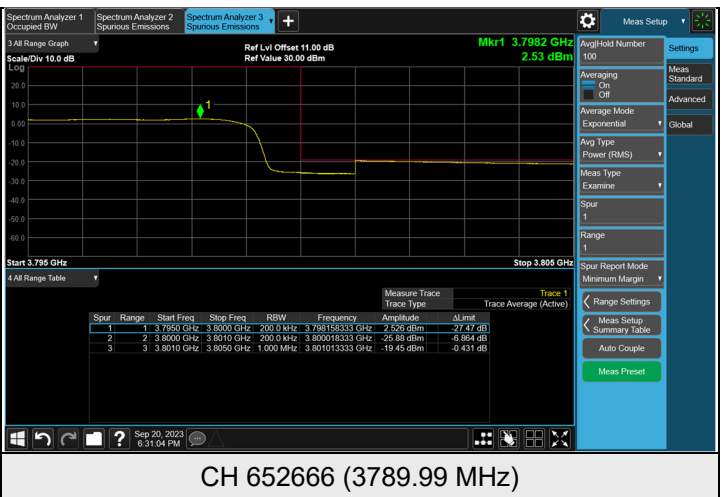

Ant. TX1

CH 647334 (3710.01 MHz)

CH 650000 (3750.00 MHz)

CH 652666 (3789.99 MHz)

*The 9kHz signal over the limit is from Spectrum.

Ant. TX2

CH 647334 (3710.01 MHz)

CH 650000 (3750.00 MHz)

CH 652666 (3789.99 MHz)

*The 9kHz signal over the limit is from Spectrum.

Ant. TX3

CH 647334 (3710.01 MHz)

CH 650000 (3750.00 MHz)

CH 652666 (3789.99 MHz)

*The 9kHz signal over the limit is from Spectrum.

Ant. TX0

Ant. TX1

Ant. TX2

Ant. TX3

CH 647334 (3710.01 MHz)

CH 652666 (3789.99 MHz)