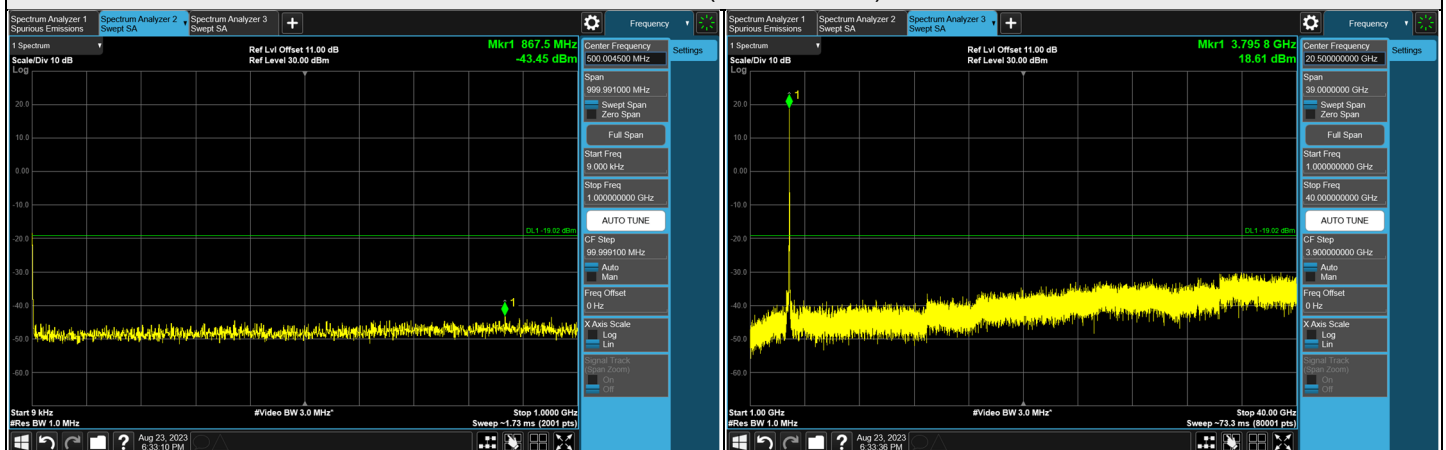

Ant. TX1

CH 647334 (3710.01 MHz)

CH 650000 (3750.00 MHz)

CH 652666 (3789.99 MHz)

*The 9kHz signal over the limit is from Spectrum.

Ant. TX2

CH 647334 (3710.01 MHz)

CH 650000 (3750.00 MHz)

CH 652666 (3789.99 MHz)

*The 9kHz signal over the limit is from Spectrum.

Ant. TX3

CH 647334 (3710.01 MHz)

CH 650000 (3750.00 MHz)

CH 652666 (3789.99 MHz)

*The 9kHz signal over the limit is from Spectrum.

Ant. TX0