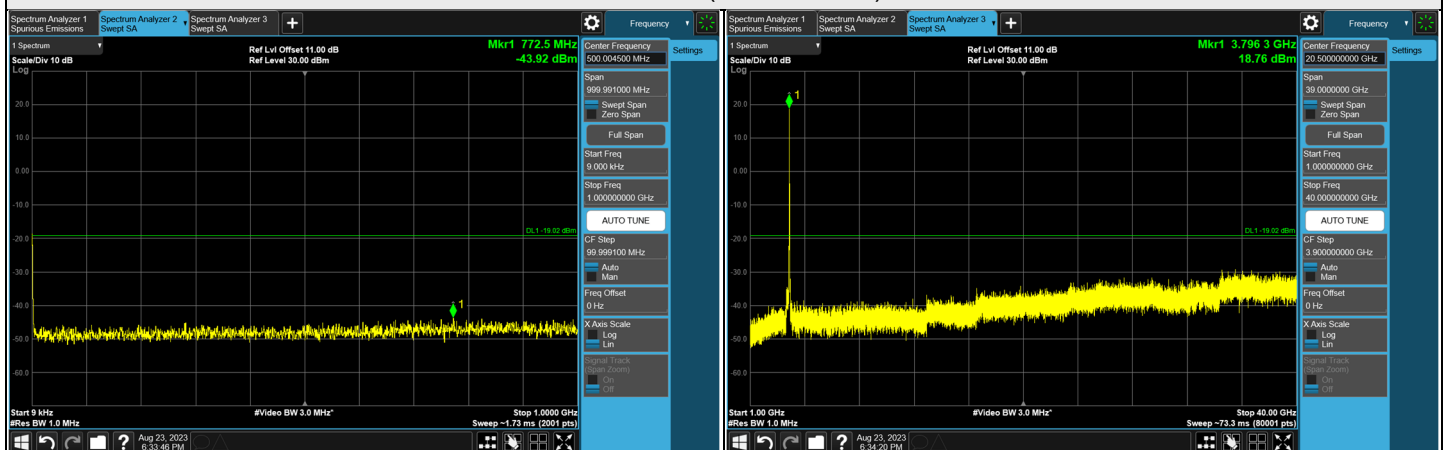

Ant. TX1

CH 647334 (3710.01 MHz)

CH 650000 (3750.00 MHz)

CH 652666 (3789.99 MHz)

*The 9kHz signal over the limit is from Spectrum.

Ant. TX2

CH 647334 (3710.01 MHz)

CH 650000 (3750.00 MHz)

CH 652666 (3789.99 MHz)

*The 9kHz signal over the limit is from Spectrum.

Ant. TX3

CH 647334 (3710.01 MHz)

CH 650000 (3750.00 MHz)

CH 652666 (3789.99 MHz)

*The 9kHz signal over the limit is from Spectrum.

Ant. TX0

Ant. TX1

Ant. TX2

Ant. TX3

CH 647334 (3710.01 MHz)

CH 652666 (3789.99 MHz)