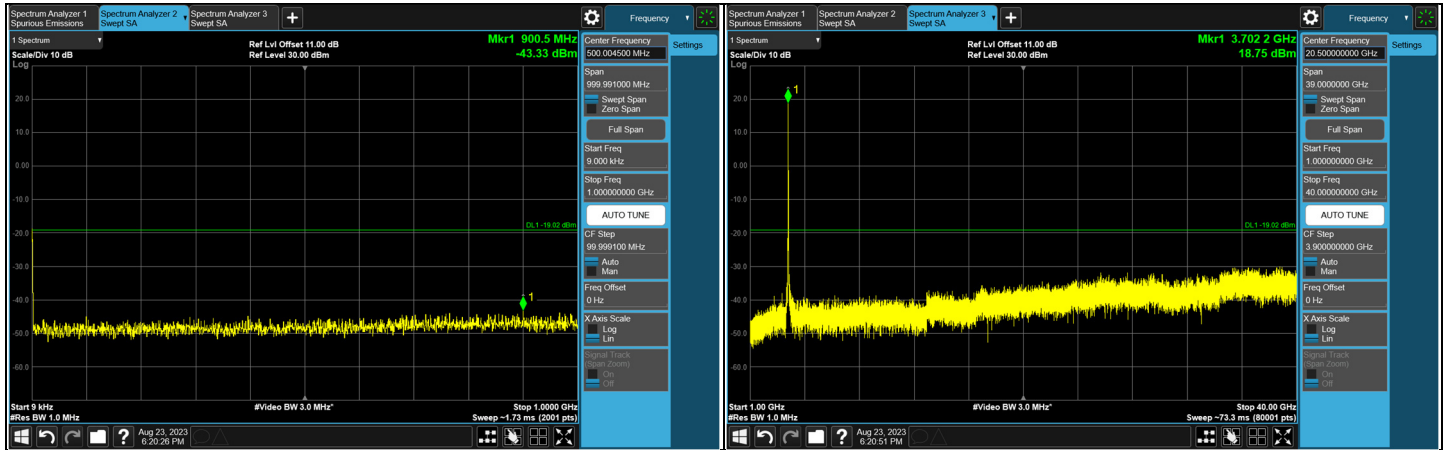

Ant. TX1

CH 647334 (3710.01 MHz)

CH 650000 (3750.00 MHz)

CH 652666 (3789.99 MHz)

*The 9kHz signal over the limit is from Spectrum.

Ant. TX2

CH 647334 (3710.01 MHz)

CH 650000 (3750.00 MHz)

CH 652666 (3789.99 MHz)

*The 9kHz signal over the limit is from Spectrum.

Ant. TX3

CH 647334 (3710.01 MHz)

CH 650000 (3750.00 MHz)

CH 652666 (3789.99 MHz)

*The 9kHz signal over the limit is from Spectrum.

Ant. TX0