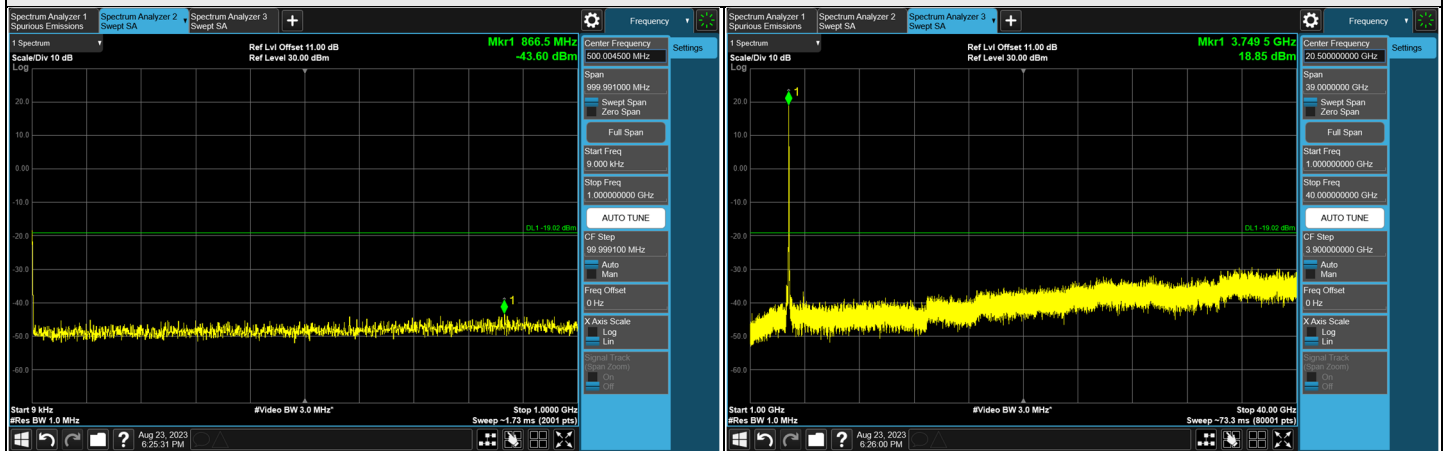

Ant. TX1

CH 647334 (3710.01 MHz)

CH 650000 (3750.00 MHz)

CH 652666 (3789.99 MHz)

*The 9kHz signal over the limit is from Spectrum.

Ant. TX2

CH 647334 (3710.01 MHz)

CH 650000 (3750.00 MHz)

CH 652666 (3789.99 MHz)

*The 9kHz signal over the limit is from Spectrum.

Ant. TX3

CH 647334 (3710.01 MHz)

CH 650000 (3750.00 MHz)

CH 652666 (3789.99 MHz)

*The 9kHz signal over the limit is from Spectrum.

Ant. TX0

Ant. TX1

Ant. TX2

Ant. TX3

CH 647334 (3710.01 MHz)

CH 652666 (3789.99 MHz)