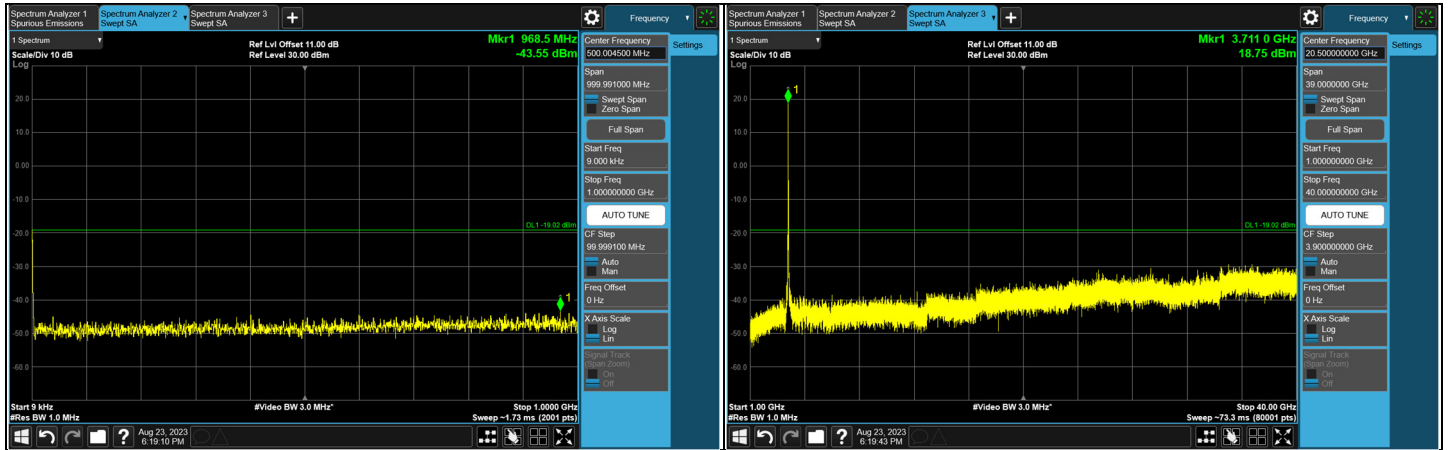

Ant. TX1

CH 647334 (3710.01 MHz)

CH 650000 (3750.00 MHz)

CH 652666 (3789.99 MHz)

*The 9kHz signal over the limit is from Spectrum.

Ant. TX2

CH 647334 (3710.01 MHz)

CH 650000 (3750.00 MHz)

CH 652666 (3789.99 MHz)

*The 9kHz signal over the limit is from Spectrum.

Ant. TX3

CH 647334 (3710.01 MHz)

CH 650000 (3750.00 MHz)

CH 652666 (3789.99 MHz)

*The 9kHz signal over the limit is from Spectrum.

Ant. TX0