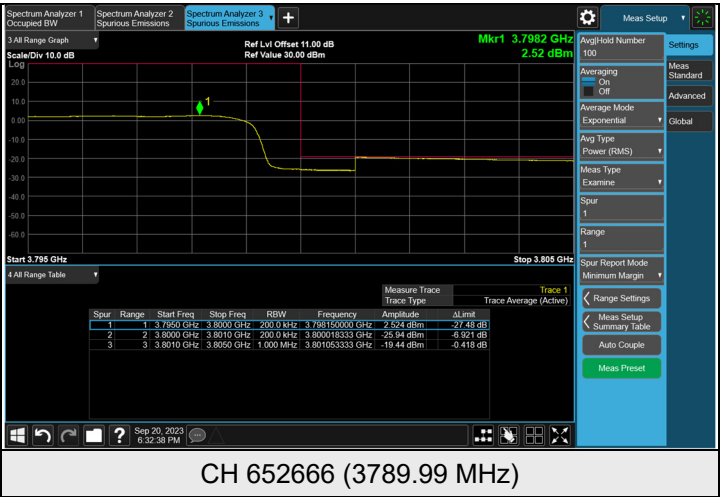

Ant. TX1

CH 647334 (3710.01 MHz)

CH 650000 (3750.00 MHz)

CH 652666 (3789.99 MHz)

*The 9kHz signal over the limit is from Spectrum.

Ant. TX2

CH 647334 (3710.01 MHz)

CH 650000 (3750.00 MHz)

CH 652666 (3789.99 MHz)

*The 9kHz signal over the limit is from Spectrum.

Ant. TX3

CH 647334 (3710.01 MHz)

CH 650000 (3750.00 MHz)

CH 652666 (3789.99 MHz)

*The 9kHz signal over the limit is from Spectrum.

Ant. TX0

Ant. TX1

Ant. TX2

Ant. TX3

CH 647334 (3710.01 MHz)

CH 652666 (3789.99 MHz)