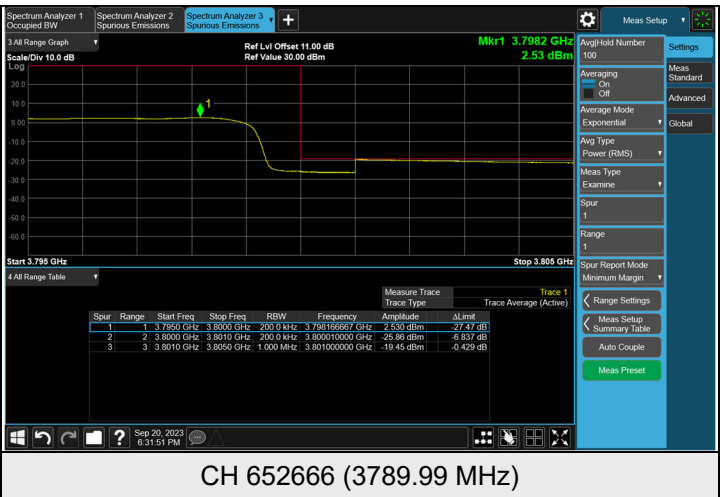

Ant. TX1

CH 647334 (3710.01 MHz)

CH 650000 (3750.00 MHz)

CH 652666 (3789.99 MHz)

*The 9kHz signal over the limit is from Spectrum.

Ant. TX2

CH 647334 (3710.01 MHz)

CH 650000 (3750.00 MHz)

CH 652666 (3789.99 MHz)

*The 9kHz signal over the limit is from Spectrum.

Ant. TX3

CH 647334 (3710.01 MHz)

CH 650000 (3750.00 MHz)

CH 652666 (3789.99 MHz)

*The 9kHz signal over the limit is from Spectrum.

Ant. TX0

Ant. TX1

Ant. TX2

Ant. TX3

CH 647334 (3710.01 MHz)

CH 652666 (3789.99 MHz)