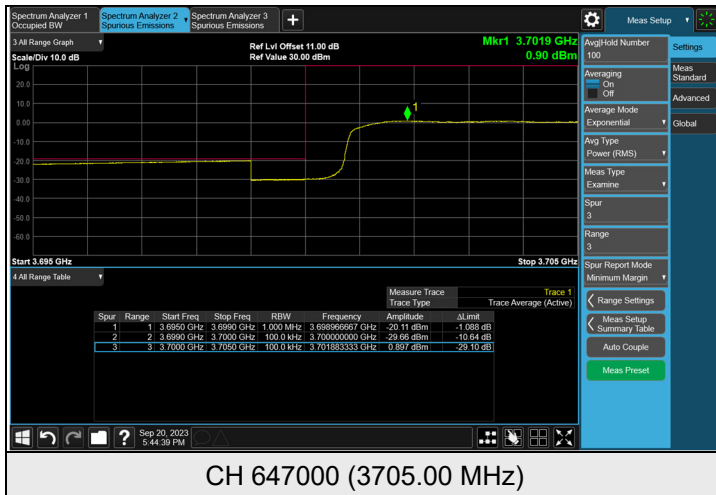

Ant. TX2

CH 647000 (3705.00 MHz)

CH 650000 (3750.00 MHz)

CH 653000 (3795.00 MHz)

\*The 9kHz signal over the limit is from Spectrum.

Ant. TX3

CH 647000 (3705.00 MHz)

CH 650000 (3750.00 MHz)

CH 653000 (3795.00 MHz)

\*The 9kHz signal over the limit is from Spectrum.

Ant. TX0

Ant. TX1

Ant. TX2

Ant. TX3

CH 647000 (3705.00 MHz)

CH 653000 (3795.00 MHz)

NR n78, Channel Bandwidth: 20 MHz

Ant. TX0

CH 647334 (3710.01 MHz)

CH 650000 (3750.00 MHz)

CH 652666 (3789.99 MHz)

\*The 9kHz signal over the limit is from Spectrum.