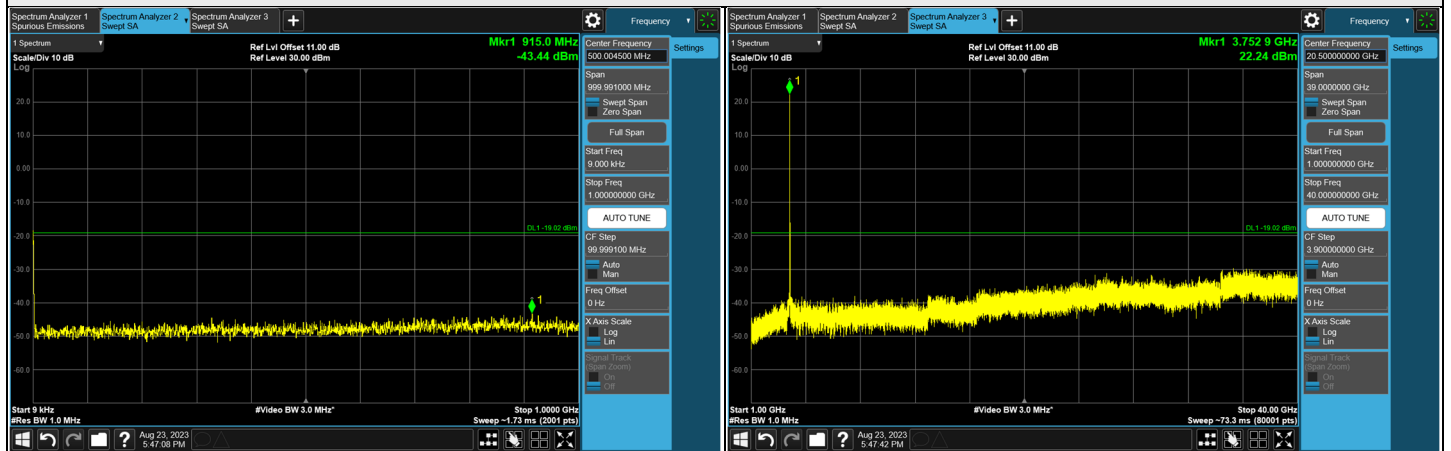

Ant. TX2

CH 647000 (3705.00 MHz)

CH 650000 (3750.00 MHz)

CH 653000 (3795.00 MHz)

\*The 9kHz signal over the limit is from Spectrum.

Ant. TX3

CH 647000 (3705.00 MHz)

CH 650000 (3750.00 MHz)

CH 653000 (3795.00 MHz)

\*The 9kHz signal over the limit is from Spectrum.

Ant. TX0

Ant. TX1

Ant. TX2

Ant. TX3

CH 647000 (3705.00 MHz)

CH 653000 (3795.00 MHz)

NR n78, Channel Bandwidth: 20 MHz

Ant. TX0

CH 647334 (3710.01 MHz)

CH 650000 (3750.00 MHz)

CH 652666 (3789.99 MHz)

\*The 9kHz signal over the limit is from Spectrum.