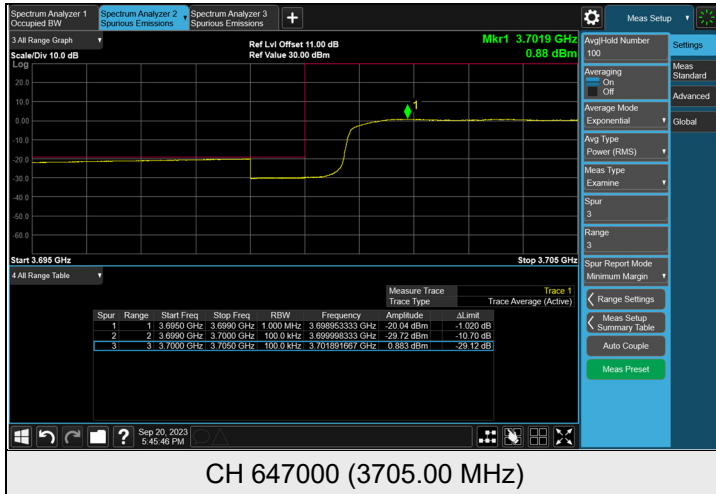

Ant. TX2

CH 647000 (3705.00 MHz)

CH 650000 (3750.00 MHz)

CH 653000 (3795.00 MHz)

\*The 9kHz signal over the limit is from Spectrum.

Ant. TX3

CH 647000 (3705.00 MHz)

CH 650000 (3750.00 MHz)

CH 653000 (3795.00 MHz)

\*The 9kHz signal over the limit is from Spectrum.

Ant. TX0

Ant. TX1

Ant. TX2

Ant. TX3

CH 647000 (3705.00 MHz)

CH 653000 (3795.00 MHz)

NR n78, Channel Bandwidth: 20 MHz

Ant. TX0

CH 647334 (3710.01 MHz)

CH 650000 (3750.00 MHz)

CH 652666 (3789.99 MHz)

\*The 9kHz signal over the limit is from Spectrum.