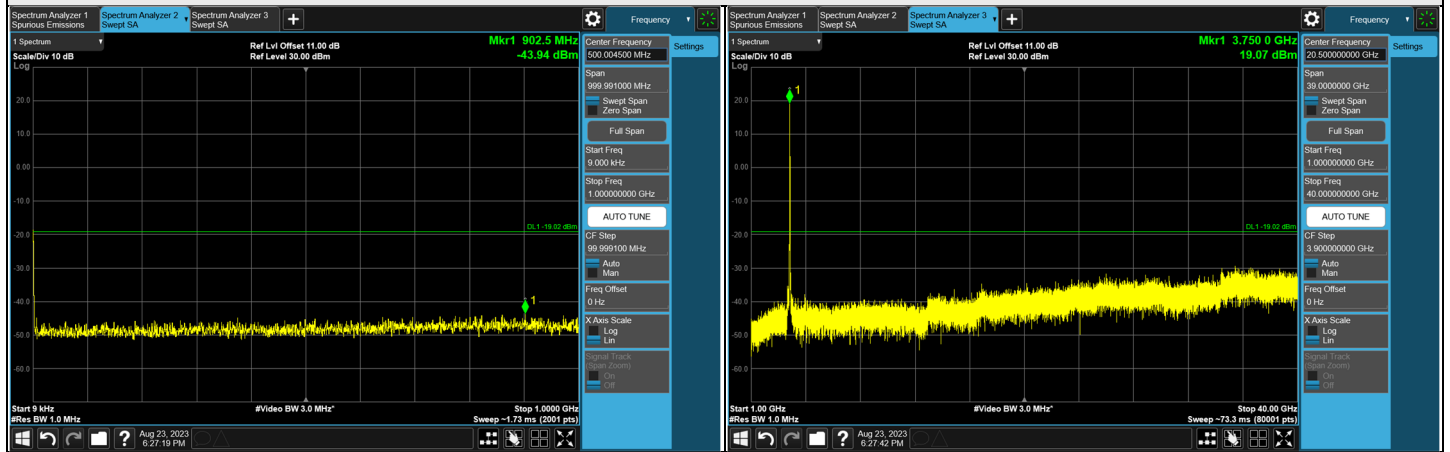

Ant. TX2

CH 647000 (3705.00 MHz)

CH 650000 (3750.00 MHz)

CH 653000 (3795.00 MHz)

\*The 9kHz signal over the limit is from Spectrum.

Ant. TX3

CH 647000 (3705.00 MHz)

CH 650000 (3750.00 MHz)

CH 653000 (3795.00 MHz)

\*The 9kHz signal over the limit is from Spectrum.

Ant. TX0

Ant. TX1

Ant. TX2

Ant. TX3

CH 647000 (3705.00 MHz)

CH 653000 (3795.00 MHz)

NR n78, Channel Bandwidth: 20 MHz

Ant. TX0

CH 647334 (3710.01 MHz)

CH 650000 (3750.00 MHz)

CH 652666 (3789.99 MHz)

\*The 9kHz signal over the limit is from Spectrum.