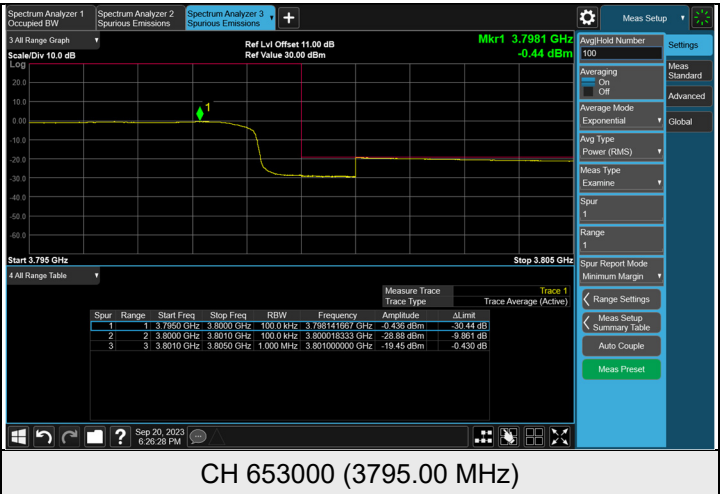

Ant. TX2

CH 647000 (3705.00 MHz)

CH 650000 (3750.00 MHz)

CH 653000 (3795.00 MHz)

\*The 9kHz signal over the limit is from Spectrum.

Ant. TX3

CH 647000 (3705.00 MHz)

CH 650000 (3750.00 MHz)

CH 653000 (3795.00 MHz)

\*The 9kHz signal over the limit is from Spectrum.

Ant. TX0

Ant. TX1

Ant. TX2

Ant. TX3

CH 647000 (3705.00 MHz)

CH 653000 (3795.00 MHz)

NR n78, Channel Bandwidth: 20 MHz

Ant. TX0

CH 647334 (3710.01 MHz)

CH 650000 (3750.00 MHz)

CH 652666 (3789.99 MHz)

\*The 9kHz signal over the limit is from Spectrum.