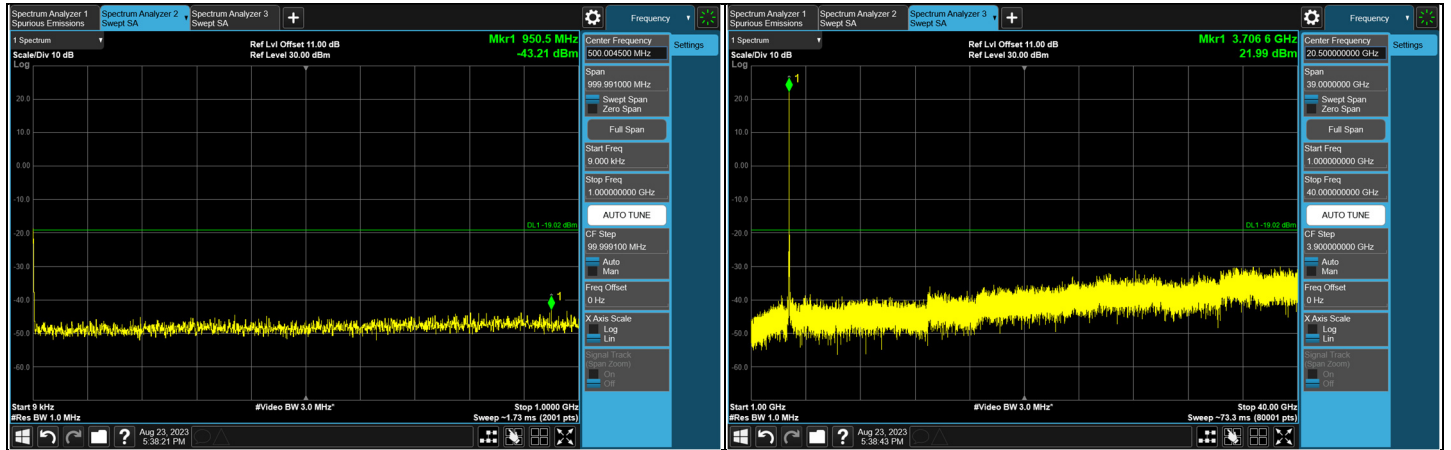

Ant. TX2

CH 647000 (3705.00 MHz)

CH 650000 (3750.00 MHz)

CH 653000 (3795.00 MHz)

\*The 9kHz signal over the limit is from Spectrum.

Ant. TX3

CH 647000 (3705.00 MHz)

CH 650000 (3750.00 MHz)

CH 653000 (3795.00 MHz)

\*The 9kHz signal over the limit is from Spectrum.

Ant. TX0

Ant. TX1

Ant. TX2

Ant. TX3

CH 647000 (3705.00 MHz)

CH 653000 (3795.00 MHz)

NR n78, Channel Bandwidth: 20 MHz

Ant. TX0

CH 647334 (3710.01 MHz)

CH 650000 (3750.00 MHz)

CH 652666 (3789.99 MHz)

\*The 9kHz signal over the limit is from Spectrum.