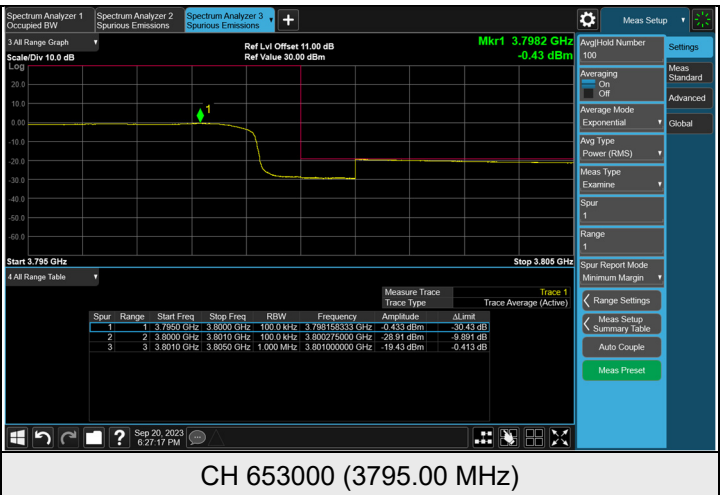

Ant. TX2

CH 647000 (3705.00 MHz)

CH 650000 (3750.00 MHz)

CH 653000 (3795.00 MHz)

\*The 9kHz signal over the limit is from Spectrum.

Ant. TX3

CH 647000 (3705.00 MHz)

CH 650000 (3750.00 MHz)

CH 653000 (3795.00 MHz)

\*The 9kHz signal over the limit is from Spectrum.

Ant. TX0

Ant. TX1

Ant. TX2

Ant. TX3

CH 647000 (3705.00 MHz)

CH 653000 (3795.00 MHz)

NR n78, Channel Bandwidth: 20 MHz

Ant. TX0

CH 647334 (3710.01 MHz)

CH 650000 (3750.00 MHz)

CH 652666 (3789.99 MHz)

\*The 9kHz signal over the limit is from Spectrum.