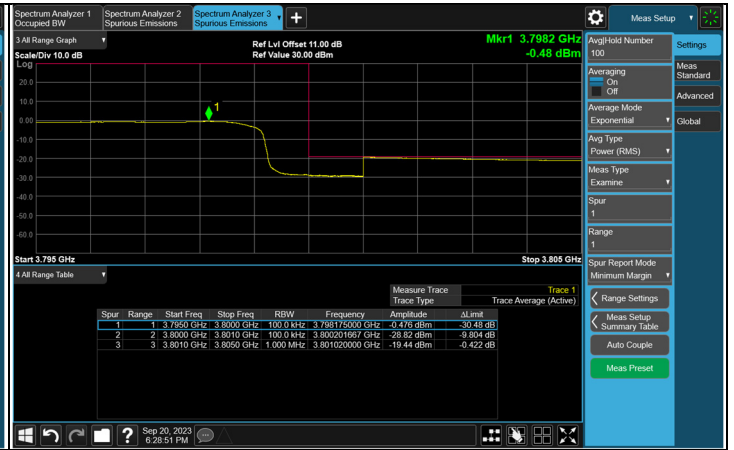

Ant. TX2

CH 647000 (3705.00 MHz)

CH 650000 (3750.00 MHz)

CH 653000 (3795.00 MHz)

\*The 9kHz signal over the limit is from Spectrum.

Ant. TX3

CH 647000 (3705.00 MHz)

CH 650000 (3750.00 MHz)

CH 653000 (3795.00 MHz)

\*The 9kHz signal over the limit is from Spectrum.

Ant. TX0

Ant. TX1

Ant. TX2

Ant. TX3

CH 647000 (3705.00 MHz)

CH 653000 (3795.00 MHz)

NR n78, Channel Bandwidth: 20 MHz

Ant. TX0

CH 647334 (3710.01 MHz)

CH 650000 (3750.00 MHz)

CH 652666 (3789.99 MHz)

\*The 9kHz signal over the limit is from Spectrum.