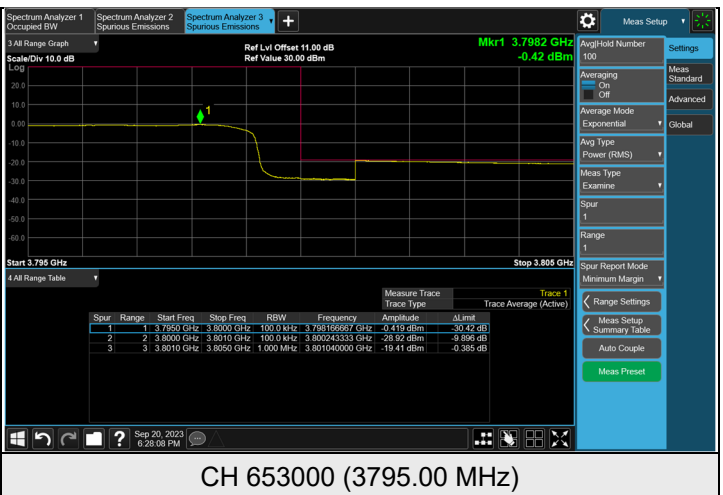

Ant. TX2

CH 647000 (3705.00 MHz)

CH 650000 (3750.00 MHz)

CH 653000 (3795.00 MHz)

\*The 9kHz signal over the limit is from Spectrum.

Ant. TX3

CH 647000 (3705.00 MHz)

CH 650000 (3750.00 MHz)

CH 653000 (3795.00 MHz)

\*The 9kHz signal over the limit is from Spectrum.

Ant. TX0

Ant. TX1

Ant. TX2

Ant. TX3

CH 647000 (3705.00 MHz)

CH 653000 (3795.00 MHz)

NR n78, Channel Bandwidth: 20 MHz

Ant. TX0

CH 647334 (3710.01 MHz)

CH 650000 (3750.00 MHz)

CH 652666 (3789.99 MHz)

\*The 9kHz signal over the limit is from Spectrum.