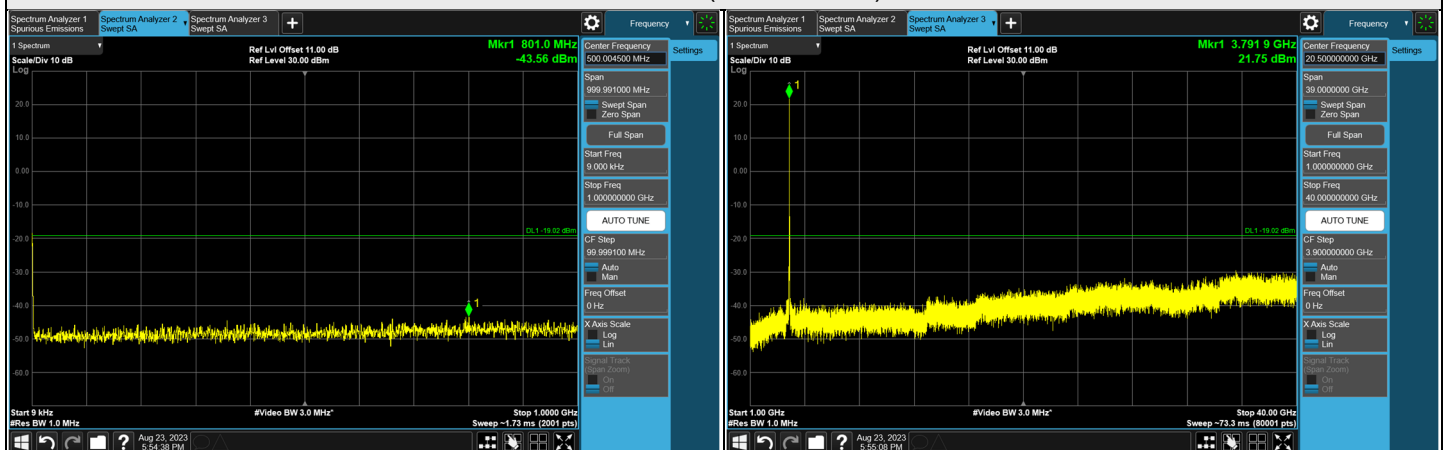

Ant. TX2

CH 647000 (3705.00 MHz)

CH 650000 (3750.00 MHz)

CH 653000 (3795.00 MHz)

\*The 9kHz signal over the limit is from Spectrum.

Ant. TX3

CH 647000 (3705.00 MHz)

CH 650000 (3750.00 MHz)

CH 653000 (3795.00 MHz)

\*The 9kHz signal over the limit is from Spectrum.

Ant. TX0

Ant. TX1

Ant. TX2

Ant. TX3

CH 647000 (3705.00 MHz)

CH 653000 (3795.00 MHz)

NR n78, Channel Bandwidth: 20 MHz

Ant. TX0

CH 647334 (3710.01 MHz)

CH 650000 (3750.00 MHz)

CH 652666 (3789.99 MHz)

\*The 9kHz signal over the limit is from Spectrum.