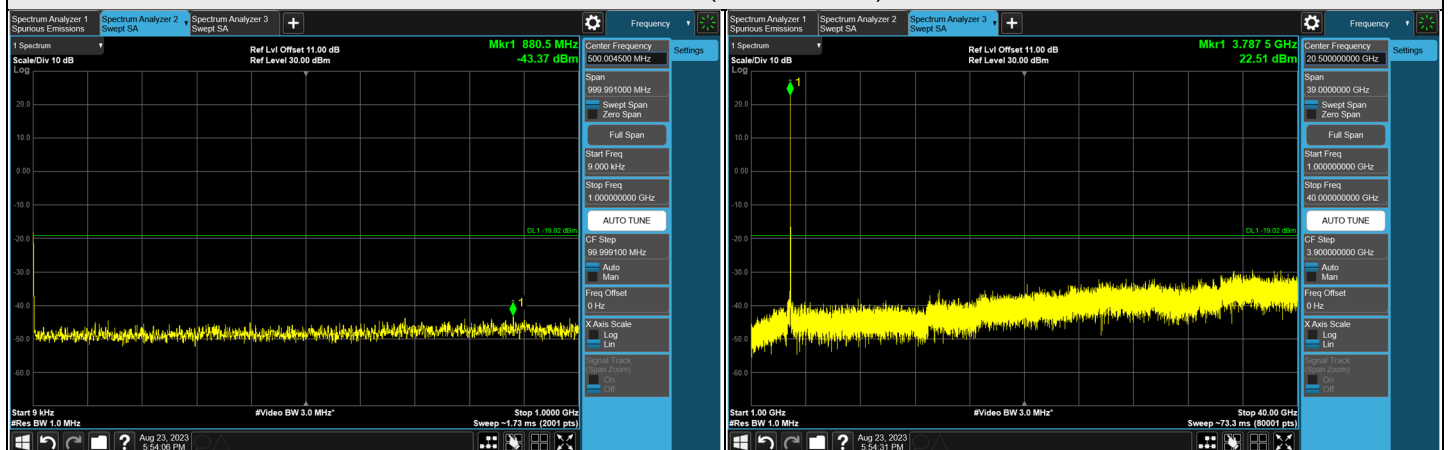

Ant. TX2

CH 647000 (3705.00 MHz)

CH 650000 (3750.00 MHz)

CH 653000 (3795.00 MHz)

\*The 9kHz signal over the limit is from Spectrum.

Ant. TX3

CH 647000 (3705.00 MHz)

CH 650000 (3750.00 MHz)

CH 653000 (3795.00 MHz)

\*The 9kHz signal over the limit is from Spectrum.

Ant. TX0

Ant. TX1

Ant. TX2

Ant. TX3

CH 647000 (3705.00 MHz)

CH 653000 (3795.00 MHz)

NR n78, Channel Bandwidth: 20 MHz

Ant. TX0

CH 647334 (3710.01 MHz)

CH 650000 (3750.00 MHz)

CH 652666 (3789.99 MHz)

\*The 9kHz signal over the limit is from Spectrum.