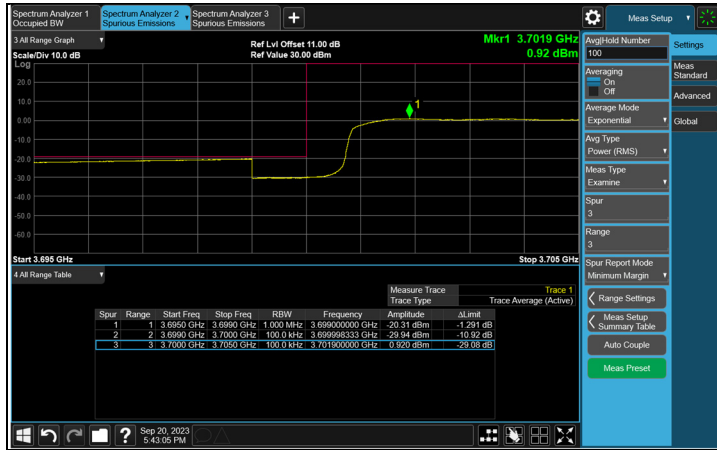

Ant. TX2

CH 647000 (3705.00 MHz)

CH 650000 (3750.00 MHz)

CH 653000 (3795.00 MHz)

\*The 9kHz signal over the limit is from Spectrum.

Ant. TX3

CH 647000 (3705.00 MHz)

CH 650000 (3750.00 MHz)

CH 653000 (3795.00 MHz)

\*The 9kHz signal over the limit is from Spectrum.

Ant. TX0

Ant. TX1

Ant. TX2

Ant. TX3

CH 647000 (3705.00 MHz)

CH 653000 (3795.00 MHz)

NR n78, Channel Bandwidth: 20 MHz

Ant. TX0

CH 647334 (3710.01 MHz)

CH 650000 (3750.00 MHz)

CH 652666 (3789.99 MHz)

\*The 9kHz signal over the limit is from Spectrum.