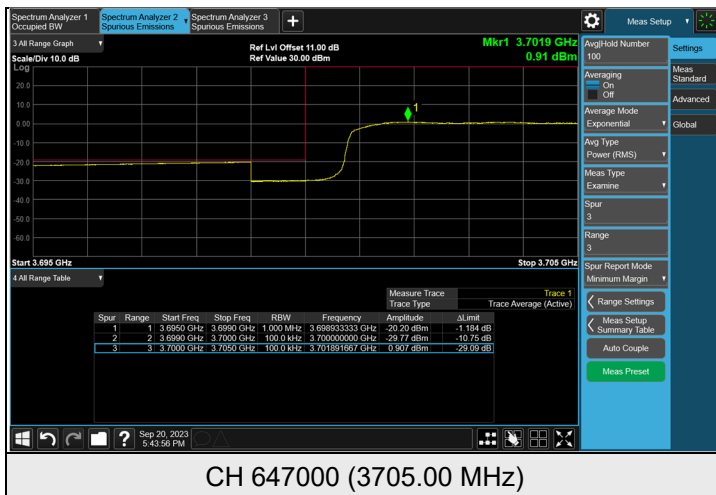

Ant. TX2

CH 647000 (3705.00 MHz)

CH 650000 (3750.00 MHz)

CH 653000 (3795.00 MHz)

\*The 9kHz signal over the limit is from Spectrum.

Ant. TX3

CH 647000 (3705.00 MHz)

CH 650000 (3750.00 MHz)

CH 653000 (3795.00 MHz)

\*The 9kHz signal over the limit is from Spectrum.

Ant. TX0

Ant. TX1

Ant. TX2

Ant. TX3

CH 647000 (3705.00 MHz)

CH 653000 (3795.00 MHz)

NR n78, Channel Bandwidth: 20 MHz

Ant. TX0

CH 647334 (3710.01 MHz)

CH 650000 (3750.00 MHz)

CH 652666 (3789.99 MHz)

\*The 9kHz signal over the limit is from Spectrum.