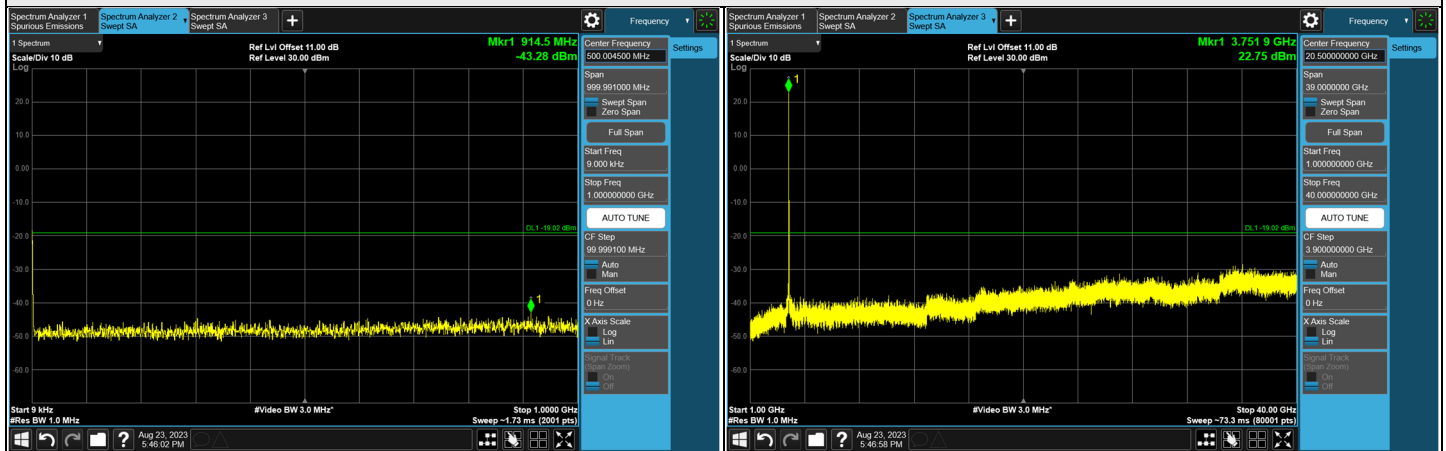

Ant. TX2

CH 647000 (3705.00 MHz)

CH 650000 (3750.00 MHz)

CH 653000 (3795.00 MHz)

\*The 9kHz signal over the limit is from Spectrum.

Ant. TX3

CH 647000 (3705.00 MHz)

CH 650000 (3750.00 MHz)

CH 653000 (3795.00 MHz)

\*The 9kHz signal over the limit is from Spectrum.

Ant. TX0

Ant. TX1

Ant. TX2

Ant. TX3

CH 647000 (3705.00 MHz)

CH 653000 (3795.00 MHz)

NR n78, Channel Bandwidth: 20 MHz

Ant. TX0

CH 647334 (3710.01 MHz)

CH 650000 (3750.00 MHz)

CH 652666 (3789.99 MHz)

\*The 9kHz signal over the limit is from Spectrum.