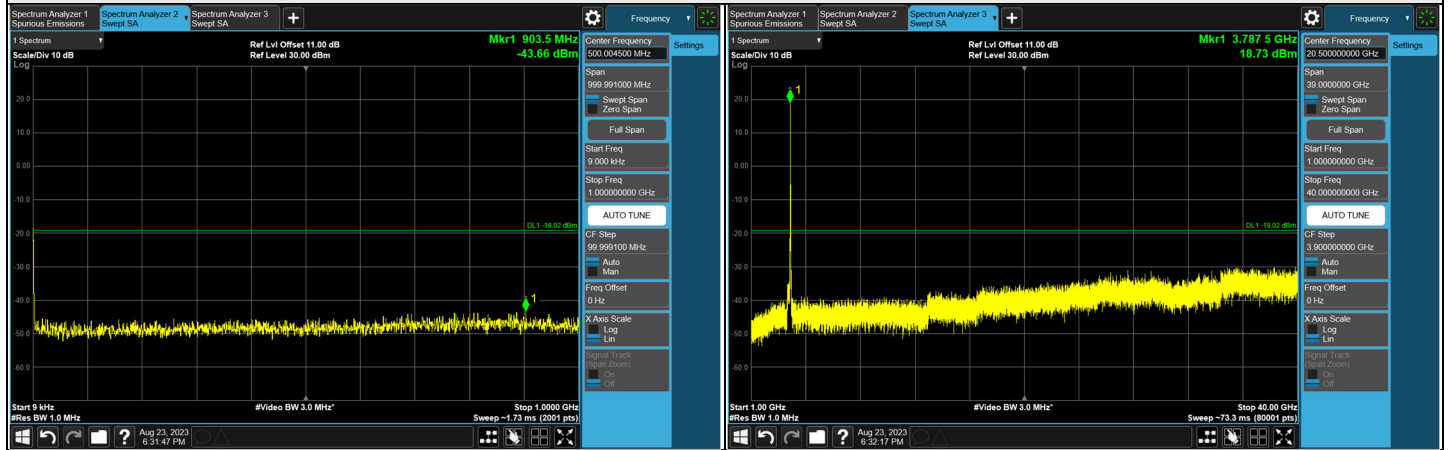

Ant. TX2

CH 647000 (3705.00 MHz)

CH 650000 (3750.00 MHz)

CH 653000 (3795.00 MHz)

\*The 9kHz signal over the limit is from Spectrum.

Ant. TX3

CH 647000 (3705.00 MHz)

CH 650000 (3750.00 MHz)

CH 653000 (3795.00 MHz)

\*The 9kHz signal over the limit is from Spectrum.

Ant. TX0

Ant. TX1

Ant. TX2

Ant. TX3

CH 647000 (3705.00 MHz)

CH 653000 (3795.00 MHz)

NR n78, Channel Bandwidth: 20 MHz

Ant. TX0

CH 647334 (3710.01 MHz)

CH 650000 (3750.00 MHz)

CH 652666 (3789.99 MHz)

\*The 9kHz signal over the limit is from Spectrum.