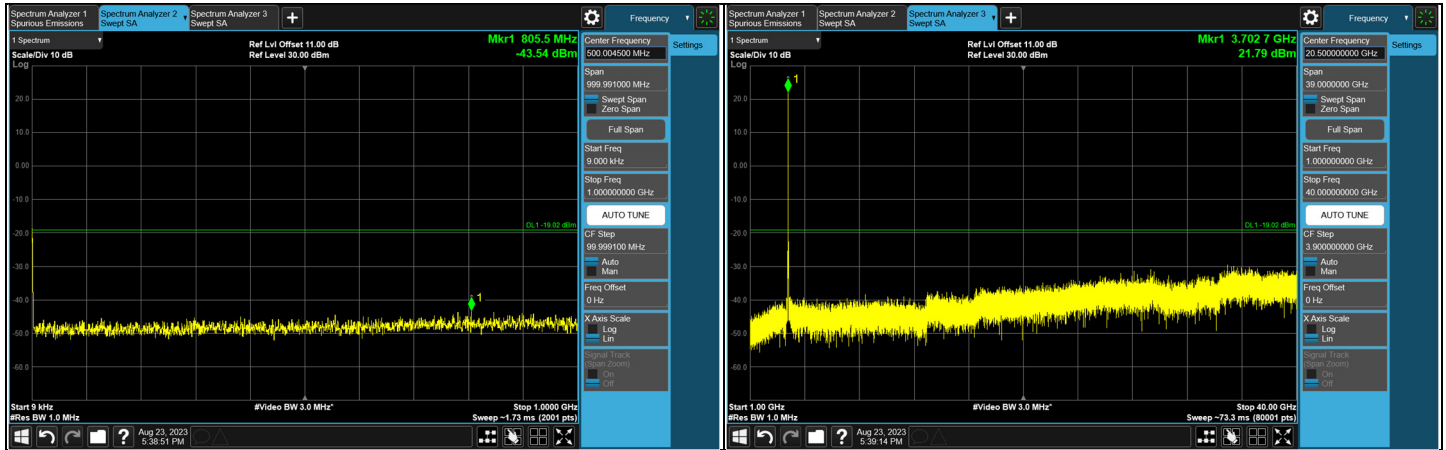

Ant. TX2

CH 647000 (3705.00 MHz)

CH 650000 (3750.00 MHz)

CH 653000 (3795.00 MHz)

\*The 9kHz signal over the limit is from Spectrum.

Ant. TX3

CH 647000 (3705.00 MHz)

CH 650000 (3750.00 MHz)

CH 653000 (3795.00 MHz)

\*The 9kHz signal over the limit is from Spectrum.

Ant. TX0

Ant. TX1

Ant. TX2

Ant. TX3

CH 647000 (3705.00 MHz)

CH 653000 (3795.00 MHz)

NR n78, Channel Bandwidth: 20 MHz

Ant. TX0

CH 647334 (3710.01 MHz)

CH 650000 (3750.00 MHz)

CH 652666 (3789.99 MHz)

\*The 9kHz signal over the limit is from Spectrum.