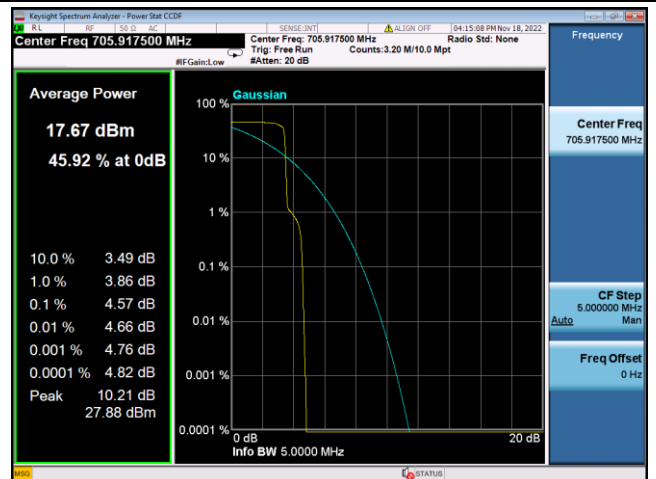

QPSK Low channel-12@0

BPSK Low channel-1@0

QPSK Middle channel-12@0

BPSK Middle channel-1@0

QPSK High channel-12@0

BPSK High channel-1@max