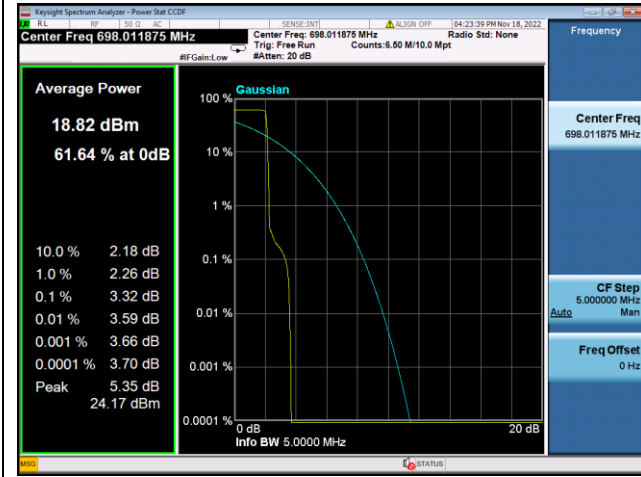

LTE FDD Band 85, SCS:3.75KHz

QPSK Low channel-1@0

BPSK Low channel-1@0

QPSK Middle channel-1@0

BPSK Middle channel-1@0

QPSK High channel-1@max

BPSK High channel-1@max

LTE FDD Band 85, SCS:15KHz