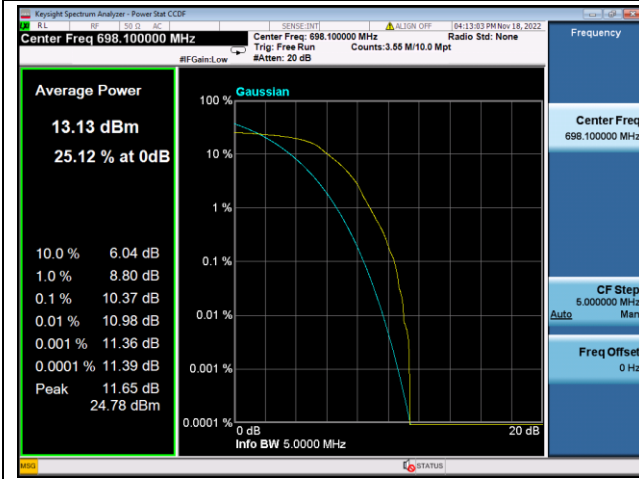

LTE FDD Band 85, SCS:15KHz

QPSK Low channel-12@0