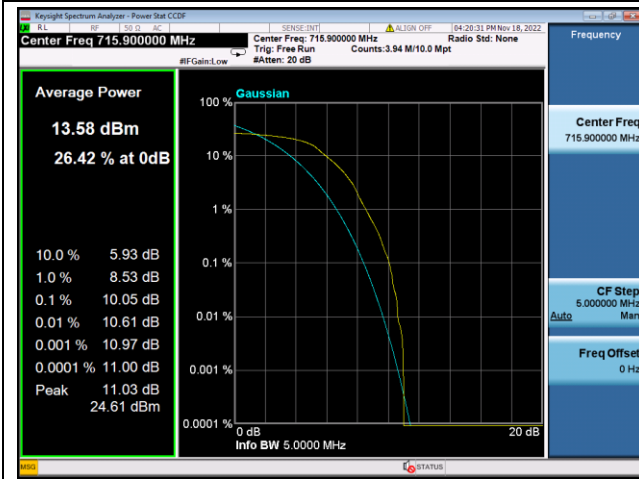

LTE FDD Band 85, SCS:3.75KHz

QPSK Low channel-1@0

BPSK Low channel-1@0

QPSK Middle channel-1@0

BPSK Middle channel-1@0

QPSK High channel-1@max

BPSK High channel-1@max

LTE FDD Band 85, SCS:15KHz

QPSK Low channel-12@0

BPSK Low channel-1@0

QPSK Middle channel-12@0

BPSK Middle channel-1@0

QPSK High channel-12@0

BPSK High channel-1@max