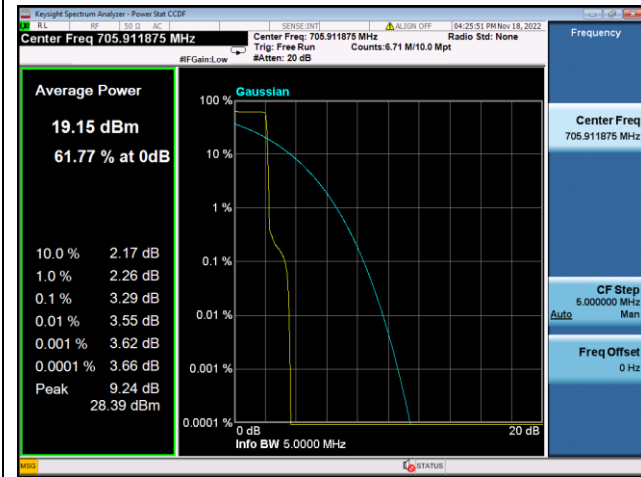

LTE FDD Band 85, SCS:3.75KHz

QPSK Low channel-1@0

BPSK Low channel-1@0

QPSK Middle channel-1@0

BPSK Middle channel-1@0

QPSK High channel-1@max

BPSK High channel-1@max

LTE FDD Band 85, SCS:15KHz