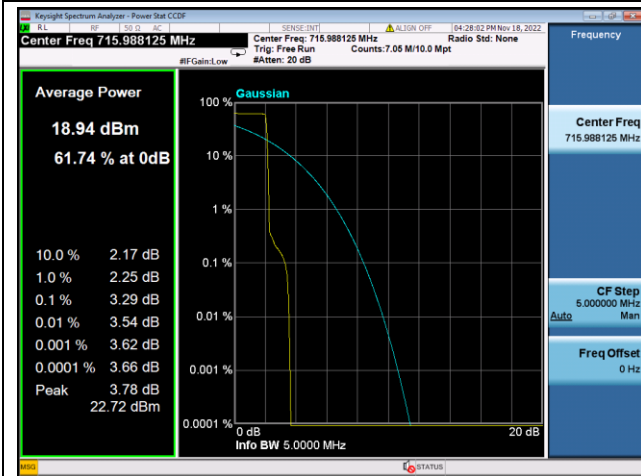

LTE FDD Band 85, SCS:3.75KHz

QPSK Low channel-1@0

BPSK Low channel-1@0

QPSK Middle channel-1@0

BPSK Middle channel-1@0

QPSK High channel-1@max

BPSK High channel-1@max

LTE FDD Band 85, SCS:15KHz