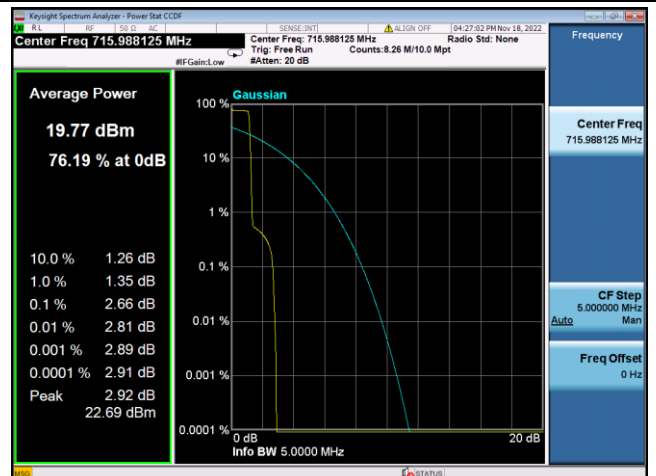

LTE FDD Band 85, SCS:3.75KHz

QPSK Low channel-1@0

BPSK Low channel-1@0

QPSK Middle channel-1@0

BPSK Middle channel-1@0

QPSK High channel-1@max

BPSK High channel-1@max

LTE FDD Band 85, SCS:15KHz