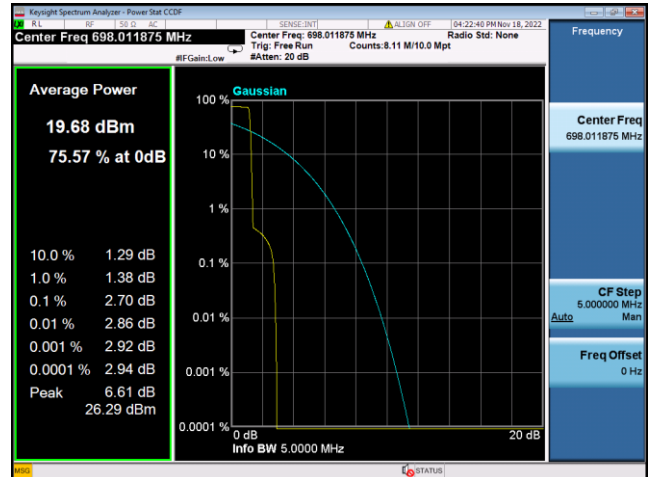

LTE FDD Band 85, SCS:3.75KHz

QPSK Low channel-1@0

BPSK Low channel-1@0

QPSK Middle channel-1@0

BPSK Middle channel-1@0

QPSK High channel-1@max

BPSK High channel-1@max

LTE FDD Band 85, SCS:15KHz