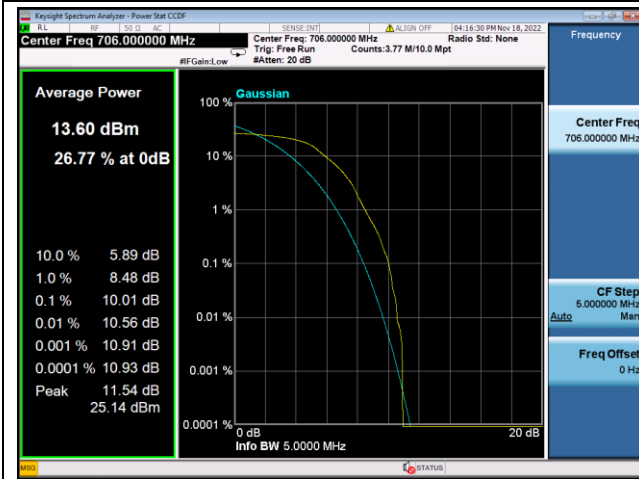

QPSK Middle channel-12@0