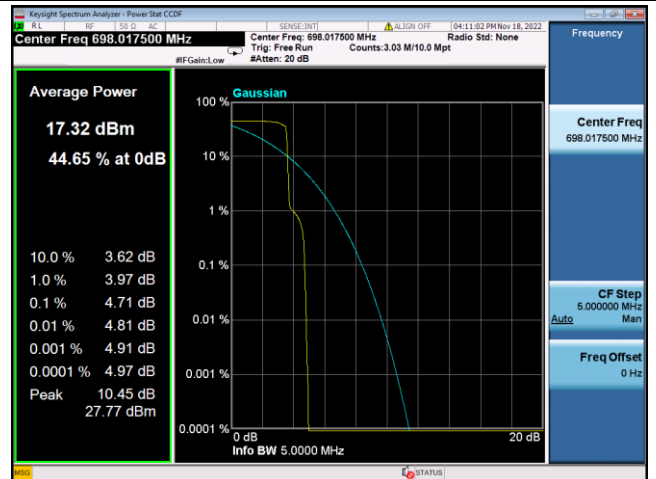

BPSK Low channel-1@0