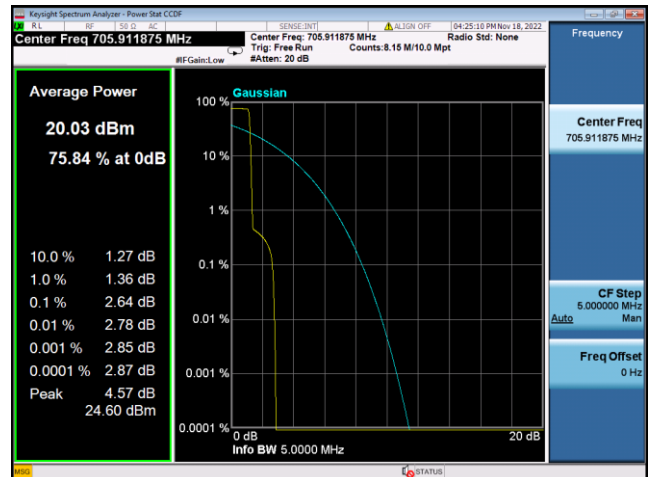

LTE FDD Band 85, SCS:3.75KHz

QPSK Low channel-1@0

BPSK Low channel-1@0

QPSK Middle channel-1@0

BPSK Middle channel-1@0

QPSK High channel-1@max

BPSK High channel-1@max

LTE FDD Band 85, SCS:15KHz