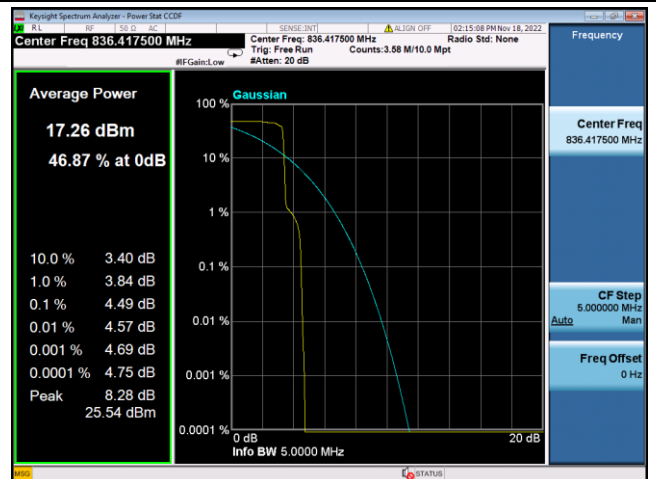

QPSK High channel-12@0

BPSK High channel-1@max

LTE FDD Band 26b, SCS:3.75KHz

QPSK Low channel-1@0

BPSK Low channel-1@0

QPSK Middle channel-1@0

BPSK Middle channel-1@0

QPSK High channel-1@max

BPSK High channel-1@max

LTE FDD Band 26b, SCS:15KHz

QPSK Low channel-12@0

BPSK Low channel-1@0

QPSK Middle channel-12@0

BPSK Middle channel-1@0

QPSK High channel-12@0

BPSK High channel-1@max

LTE FDD Band 66, SCS:3.75KHz

QPSK Low channel-1@0

BPSK Low channel-1@0

QPSK Middle channel-1@0

BPSK Middle channel-1@0

QPSK High channel-1@max

BPSK High channel-1@max

LTE FDD Band 66, SCS:15KHz