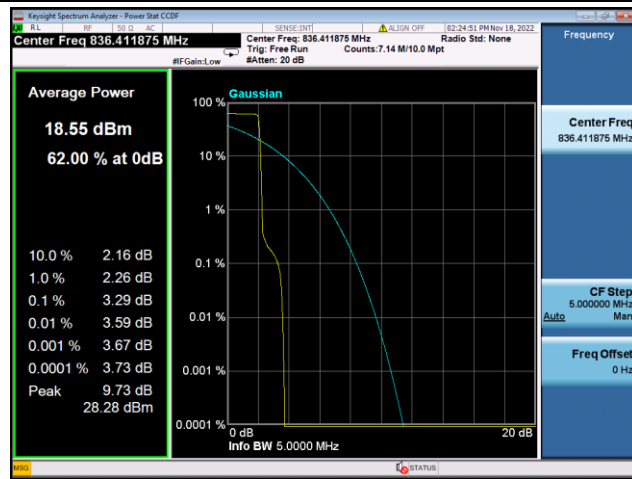

BPSK Middle channel-1@0

QPSK High channel-1@max

BPSK High channel-1@max

LTE FDD Band 26a, SCS:15KHz

QPSK Low channel-12@0

BPSK Low channel-1@0

QPSK Middle channel-12@0

BPSK Middle channel-1@0

QPSK High channel-12@0

BPSK High channel-1@max

LTE FDD Band 26b, SCS:3.75KHz

QPSK Low channel-1@0

BPSK Low channel-1@0

QPSK Middle channel-1@0

BPSK Middle channel-1@0

QPSK High channel-1@max

BPSK High channel-1@max

LTE FDD Band 26b, SCS:15KHz

QPSK Low channel-12@0

BPSK Low channel-1@0

QPSK Middle channel-12@0

BPSK Middle channel-1@0

QPSK High channel-12@0

BPSK High channel-1@max