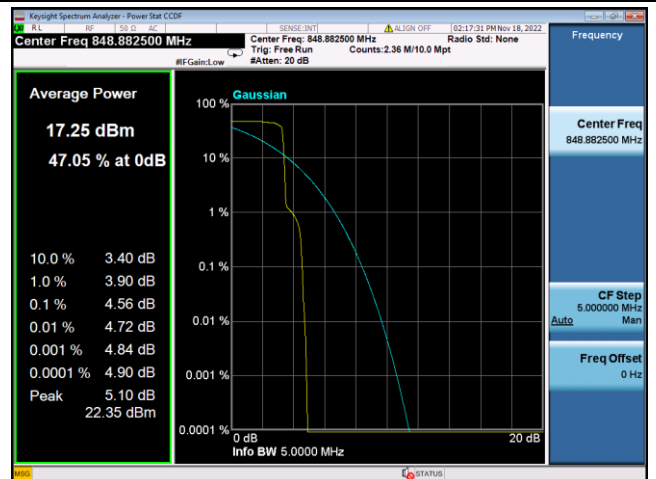

QPSK High channel-12@0

BPSK High channel-1@max

LTE FDD Band 26b, SCS:3.75KHz

QPSK Low channel-1@0

BPSK Low channel-1@0

QPSK Middle channel-1@0

BPSK Middle channel-1@0

QPSK High channel-1@max

BPSK High channel-1@max

LTE FDD Band 26b, SCS:15KHz

QPSK Low channel-12@0

BPSK Low channel-1@0

QPSK Middle channel-12@0

BPSK Middle channel-1@0

QPSK High channel-12@0

BPSK High channel-1@max

LTE FDD Band 66, SCS:3.75KHz

QPSK Low channel-1@0

BPSK Low channel-1@0

QPSK Middle channel-1@0

BPSK Middle channel-1@0

QPSK High channel-1@max

BPSK High channel-1@max

LTE FDD Band 66, SCS:15KHz