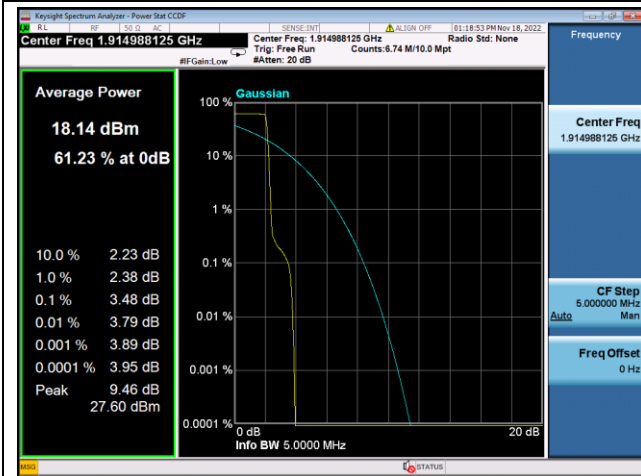

QPSK Low channel-12@0

BPSK Low channel-1@0

QPSK Middle channel-12@0

BPSK Middle channel-1@0

QPSK High channel-12@0

BPSK High channel-1@max

LTE FDD Band 25, SCS:3.75KHz

QPSK Low channel-1@0

BPSK Low channel-1@0

QPSK Middle channel-1@0

BPSK Middle channel-1@0

QPSK High channel-1@max

BPSK High channel-1@max

LTE FDD Band 25, SCS:15KHz

QPSK Low channel-12@0

BPSK Low channel-1@0

QPSK Middle channel-12@0

BPSK Middle channel-1@0

QPSK High channel-12@0

BPSK High channel-1@max

LTE FDD Band 26a, SCS:3.75KHz

QPSK Low channel-1@0

BPSK Low channel-1@0

QPSK Middle channel-1@0

BPSK Middle channel-1@0

QPSK High channel-1@max

BPSK High channel-1@max

LTE FDD Band 26a, SCS:15KHz

QPSK Low channel-12@0

BPSK Low channel-1@0

QPSK Middle channel-12@0

BPSK Middle channel-1@0