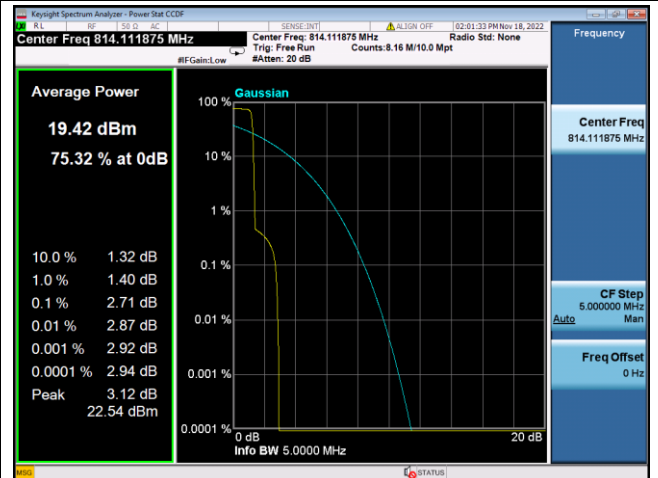

BPSK Low channel-1@0

QPSK Middle channel-1@0

BPSK Middle channel-1@0

QPSK High channel-1@max

BPSK High channel-1@max

LTE FDD Band 25, SCS:15KHz

QPSK Low channel-12@0

BPSK Low channel-1@0

QPSK Middle channel-12@0

BPSK Middle channel-1@0

QPSK High channel-12@0

BPSK High channel-1@max

LTE FDD Band 26a, SCS:3.75KHz

QPSK Low channel-1@0

BPSK Low channel-1@0

QPSK Middle channel-1@0

BPSK Middle channel-1@0

QPSK High channel-1@max

BPSK High channel-1@max

LTE FDD Band 26a, SCS:15KHz

QPSK Low channel-12@0

BPSK Low channel-1@0

QPSK Middle channel-12@0

BPSK Middle channel-1@0