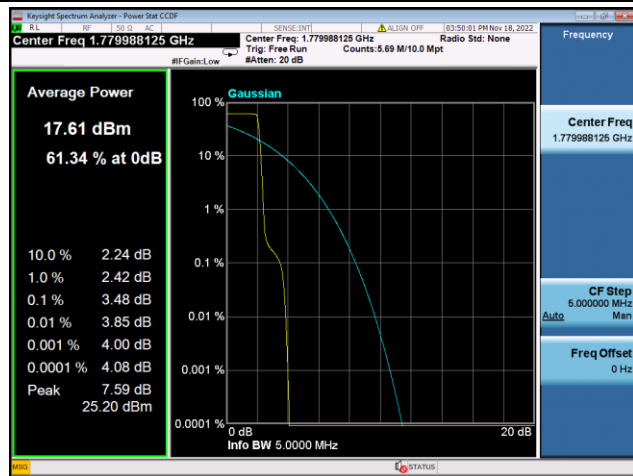

BPSK High channel-1@max

LTE FDD Band 26b, SCS:15KHz

QPSK Low channel-12@0

BPSK Low channel-1@0

QPSK Middle channel-12@0

BPSK Middle channel-1@0

QPSK High channel-12@0

BPSK High channel-1@max

LTE FDD Band 66, SCS:3.75KHz

QPSK Low channel-1@0

BPSK Low channel-1@0

QPSK Middle channel-1@0

BPSK Middle channel-1@0

QPSK High channel-1@max

BPSK High channel-1@max

LTE FDD Band 66, SCS:15KHz