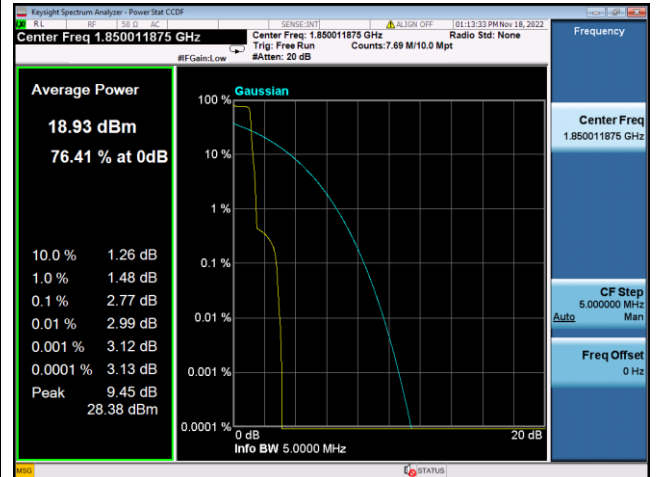

LTE FDD Band 19, SCS:3.75KHz

QPSK Low channel-1@0

BPSK Low channel-1@0

QPSK Middle channel-1@0

BPSK Middle channel-1@0

QPSK High channel-1@max

BPSK High channel-1@max

LTE FDD Band 19, SCS:15KHz

QPSK Low channel-12@0

BPSK Low channel-1@0

QPSK Middle channel-12@0

BPSK Middle channel-1@0

QPSK High channel-12@0

BPSK High channel-1@max

LTE FDD Band 25, SCS:3.75KHz

QPSK Low channel-1@0

BPSK Low channel-1@0

QPSK Middle channel-1@0

BPSK Middle channel-1@0

QPSK High channel-1@max

BPSK High channel-1@max

LTE FDD Band 25, SCS:15KHz

QPSK Low channel-12@0

BPSK Low channel-1@0