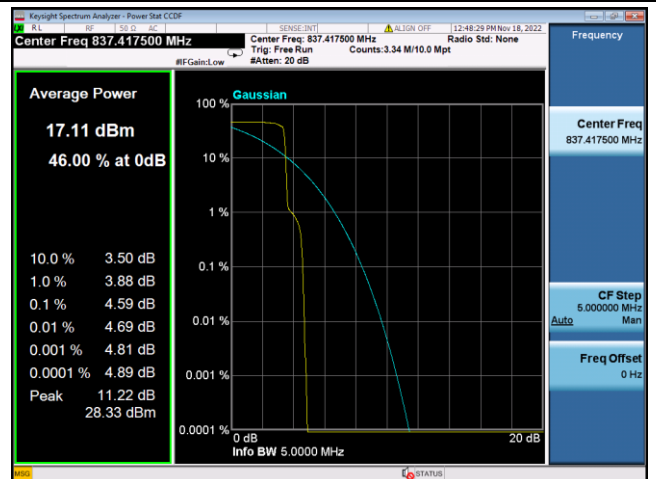

LTE FDD Band 19, SCS:3.75KHz

QPSK Low channel-1@0

BPSK Low channel-1@0

QPSK Middle channel-1@0

BPSK Middle channel-1@0

QPSK High channel-1@max

BPSK High channel-1@max

LTE FDD Band 19, SCS:15KHz

QPSK Low channel-12@0

BPSK Low channel-1@0

QPSK Middle channel-12@0

BPSK Middle channel-1@0

QPSK High channel-12@0

BPSK High channel-1@max

LTE FDD Band 25, SCS:3.75KHz

QPSK Low channel-1@0

BPSK Low channel-1@0

QPSK Middle channel-1@0

BPSK Middle channel-1@0

QPSK High channel-1@max

BPSK High channel-1@max

LTE FDD Band 25, SCS:15KHz

QPSK Low channel-12@0

BPSK Low channel-1@0