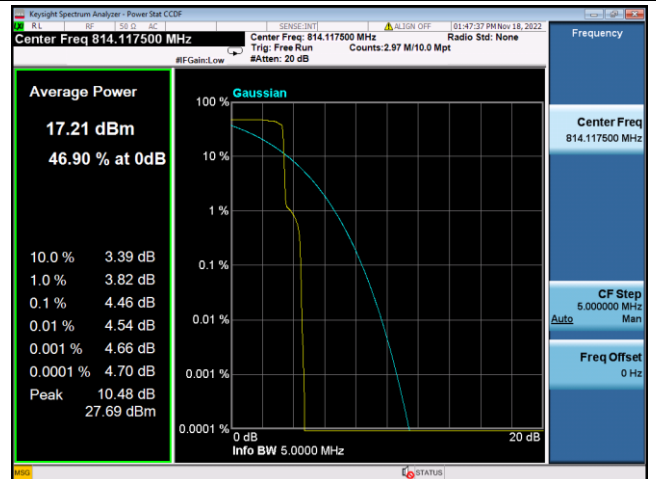

QPSK Middle channel-12@0

BPSK Middle channel-1@0

QPSK High channel-12@0

BPSK High channel-1@max

LTE FDD Band 26a, SCS:3.75KHz

QPSK Low channel-1@0

BPSK Low channel-1@0

QPSK Middle channel-1@0

BPSK Middle channel-1@0

QPSK High channel-1@max

BPSK High channel-1@max

LTE FDD Band 26a, SCS:15KHz

QPSK Low channel-12@0

BPSK Low channel-1@0

QPSK Middle channel-12@0

BPSK Middle channel-1@0

QPSK High channel-12@0

BPSK High channel-1@max

LTE FDD Band 26b, SCS:3.75KHz

QPSK Low channel-1@0

BPSK Low channel-1@0

QPSK Middle channel-1@0

BPSK Middle channel-1@0

QPSK High channel-1@max