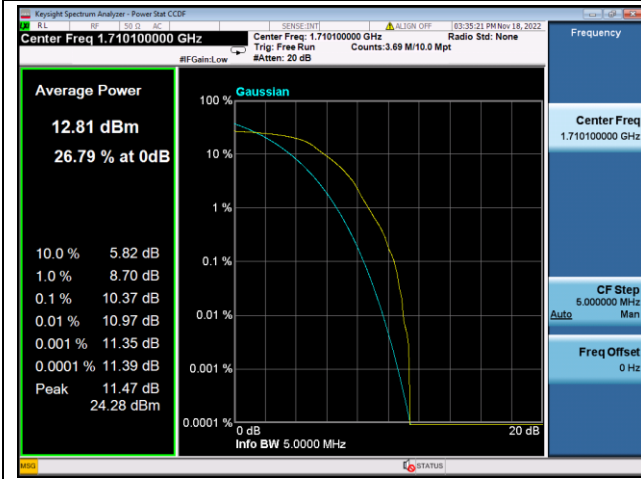

LTE FDD Band 66, SCS:15KHz

QPSK Low channel-12@0