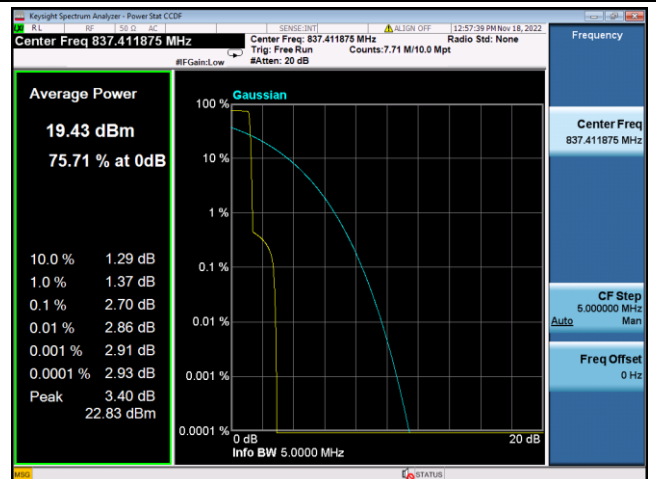

LTE FDD Band 19, SCS:3.75KHz

QPSK Low channel-1@0

BPSK Low channel-1@0

QPSK Middle channel-1@0

BPSK Middle channel-1@0

QPSK High channel-1@max

BPSK High channel-1@max

LTE FDD Band 19, SCS:15KHz

QPSK Low channel-12@0

BPSK Low channel-1@0

QPSK Middle channel-12@0

BPSK Middle channel-1@0

QPSK High channel-12@0

BPSK High channel-1@max

LTE FDD Band 25, SCS:3.75KHz

QPSK Low channel-1@0