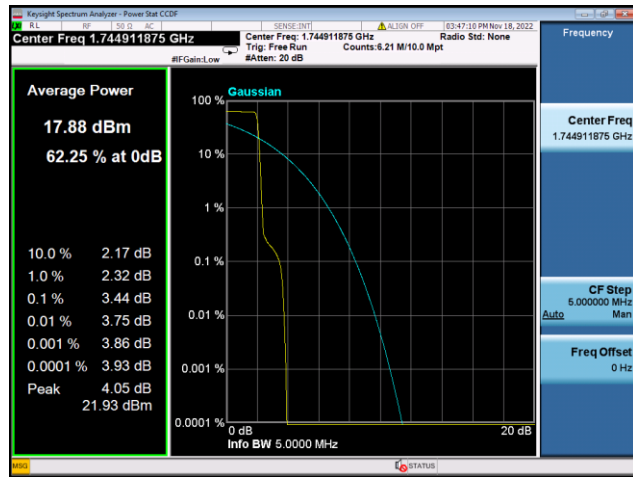

BPSK High channel-1@max

LTE FDD Band 26b, SCS:15KHz

QPSK Low channel-12@0

BPSK Low channel-1@0

QPSK Middle channel-12@0

BPSK Middle channel-1@0

QPSK High channel-12@0

BPSK High channel-1@max

LTE FDD Band 66, SCS:3.75KHz

QPSK Low channel-1@0

BPSK Low channel-1@0

QPSK Middle channel-1@0

BPSK Middle channel-1@0

QPSK High channel-1@max

BPSK High channel-1@max

LTE FDD Band 66, SCS:15KHz