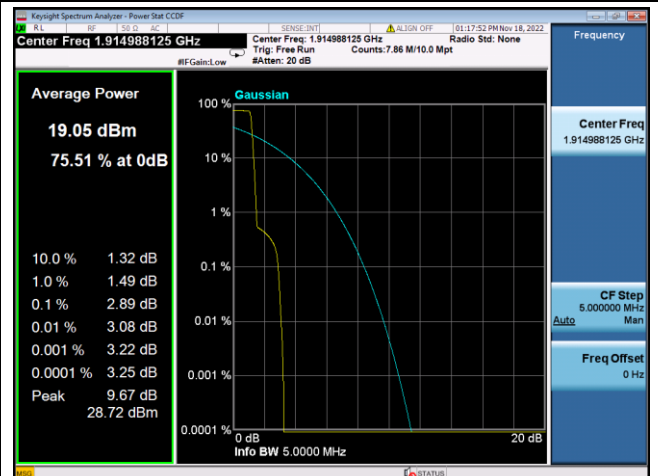

QPSK Low channel-12@0

BPSK Low channel-1@0

QPSK Middle channel-12@0

BPSK Middle channel-1@0

QPSK High channel-12@0

BPSK High channel-1@max

LTE FDD Band 25, SCS:3.75KHz

QPSK Low channel-1@0

BPSK Low channel-1@0

QPSK Middle channel-1@0

BPSK Middle channel-1@0

QPSK High channel-1@max

BPSK High channel-1@max

LTE FDD Band 25, SCS:15KHz

QPSK Low channel-12@0

BPSK Low channel-1@0

QPSK Middle channel-12@0

BPSK Middle channel-1@0

QPSK High channel-12@0

BPSK High channel-1@max

LTE FDD Band 26a, SCS:3.75KHz

QPSK Low channel-1@0

BPSK Low channel-1@0

QPSK Middle channel-1@0