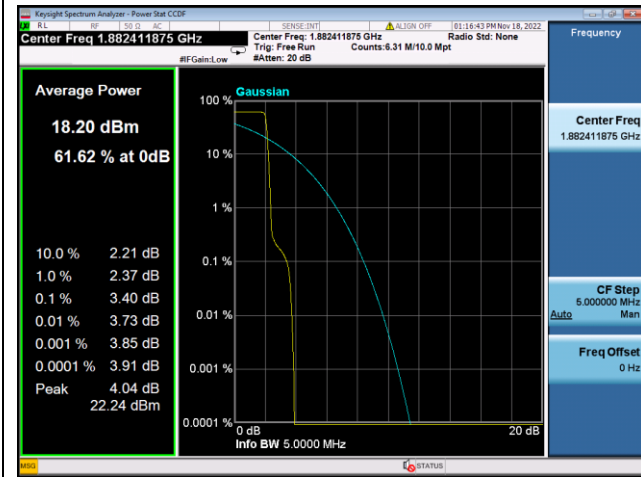

LTE FDD Band 19, SCS:3.75KHz

QPSK Low channel-1@0

BPSK Low channel-1@0

QPSK Middle channel-1@0

BPSK Middle channel-1@0

QPSK High channel-1@max

BPSK High channel-1@max

LTE FDD Band 19, SCS:15KHz

QPSK Low channel-12@0

BPSK Low channel-1@0

QPSK Middle channel-12@0

BPSK Middle channel-1@0

QPSK High channel-12@0

BPSK High channel-1@max

LTE FDD Band 25, SCS:3.75KHz

QPSK Low channel-1@0

BPSK Low channel-1@0

QPSK Middle channel-1@0

BPSK Middle channel-1@0

QPSK High channel-1@max

BPSK High channel-1@max

LTE FDD Band 25, SCS:15KHz

QPSK Low channel-12@0

BPSK Low channel-1@0