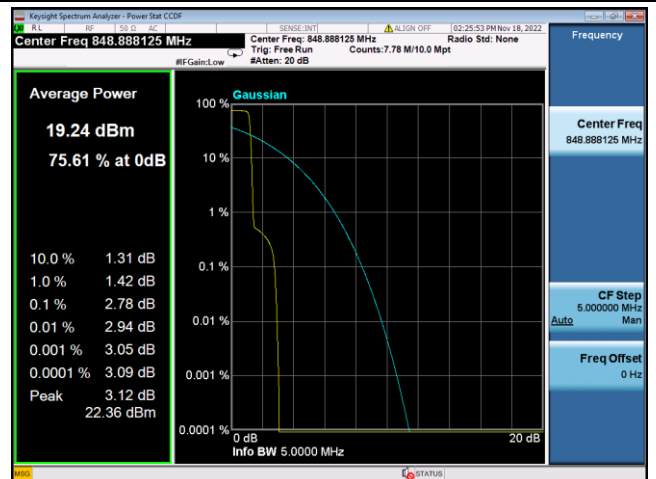

BPSK Middle channel-1@0

QPSK High channel-1@max

BPSK High channel-1@max

LTE FDD Band 26a, SCS:15KHz

QPSK Low channel-12@0

BPSK Low channel-1@0

QPSK Middle channel-12@0

BPSK Middle channel-1@0

QPSK High channel-12@0

BPSK High channel-1@max

LTE FDD Band 26b, SCS:3.75KHz

QPSK Low channel-1@0

BPSK Low channel-1@0

QPSK Middle channel-1@0

BPSK Middle channel-1@0

QPSK High channel-1@max

BPSK High channel-1@max

LTE FDD Band 26b, SCS:15KHz

QPSK Low channel-12@0

BPSK Low channel-1@0

QPSK Middle channel-12@0

BPSK Middle channel-1@0

QPSK High channel-12@0

BPSK High channel-1@max