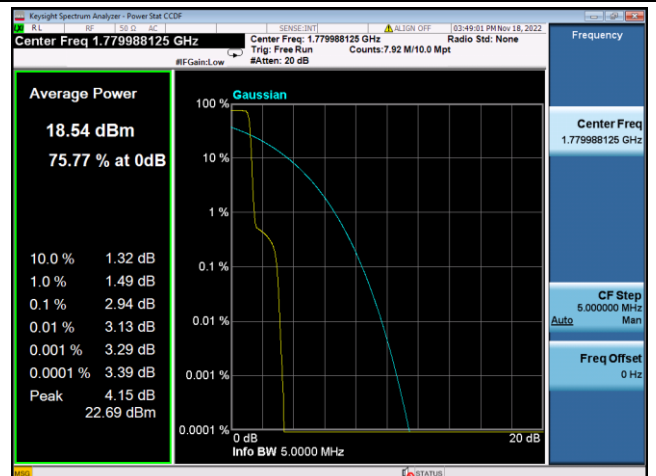

BPSK High channel-1@max

LTE FDD Band 26b, SCS:15KHz

QPSK Low channel-12@0

BPSK Low channel-1@0

QPSK Middle channel-12@0

BPSK Middle channel-1@0

QPSK High channel-12@0

BPSK High channel-1@max

LTE FDD Band 66, SCS:3.75KHz

QPSK Low channel-1@0

BPSK Low channel-1@0

QPSK Middle channel-1@0

BPSK Middle channel-1@0

QPSK High channel-1@max

BPSK High channel-1@max

LTE FDD Band 66, SCS:15KHz