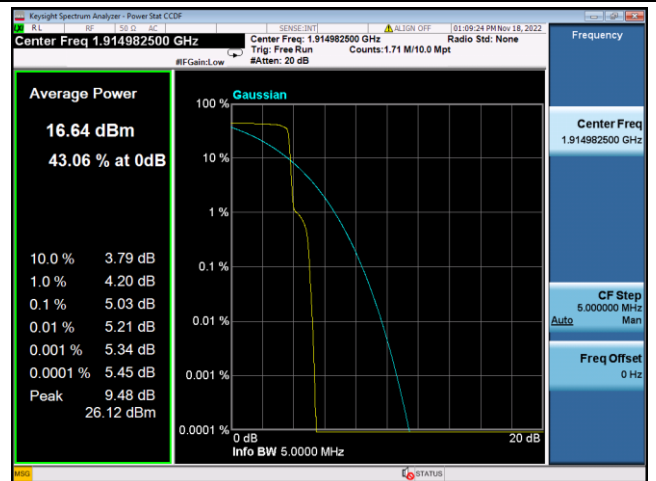

BPSK Low channel-1@0

QPSK Middle channel-1@0

BPSK Middle channel-1@0

QPSK High channel-1@max

BPSK High channel-1@max

LTE FDD Band 25, SCS:15KHz

QPSK Low channel-12@0

BPSK Low channel-1@0

QPSK Middle channel-12@0

BPSK Middle channel-1@0

QPSK High channel-12@0

BPSK High channel-1@max

LTE FDD Band 26a, SCS:3.75KHz

QPSK Low channel-1@0

BPSK Low channel-1@0

QPSK Middle channel-1@0

BPSK Middle channel-1@0

QPSK High channel-1@max

BPSK High channel-1@max

LTE FDD Band 26a, SCS:15KHz

QPSK Low channel-12@0

BPSK Low channel-1@0

QPSK Middle channel-12@0

BPSK Middle channel-1@0