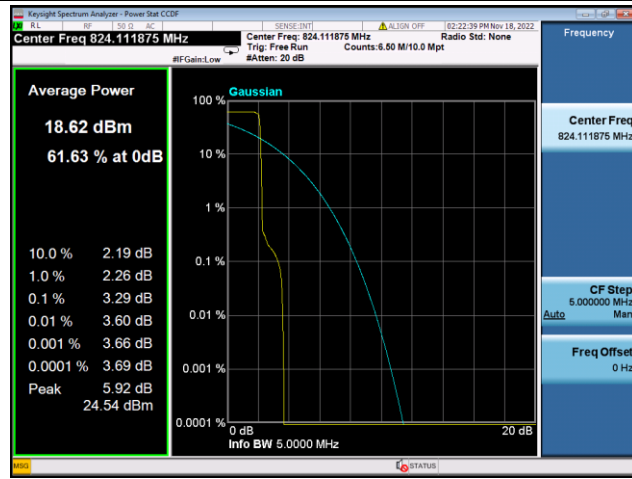

BPSK Middle channel-1@0

QPSK High channel-1@max

BPSK High channel-1@max

LTE FDD Band 26a, SCS:15KHz

QPSK Low channel-12@0

BPSK Low channel-1@0

QPSK Middle channel-12@0

BPSK Middle channel-1@0

QPSK High channel-12@0

BPSK High channel-1@max

LTE FDD Band 26b, SCS:3.75KHz

QPSK Low channel-1@0

BPSK Low channel-1@0

QPSK Middle channel-1@0

BPSK Middle channel-1@0

QPSK High channel-1@max

BPSK High channel-1@max

LTE FDD Band 26b, SCS:15KHz

QPSK Low channel-12@0

BPSK Low channel-1@0

QPSK Middle channel-12@0

BPSK Middle channel-1@0

QPSK High channel-12@0

BPSK High channel-1@max