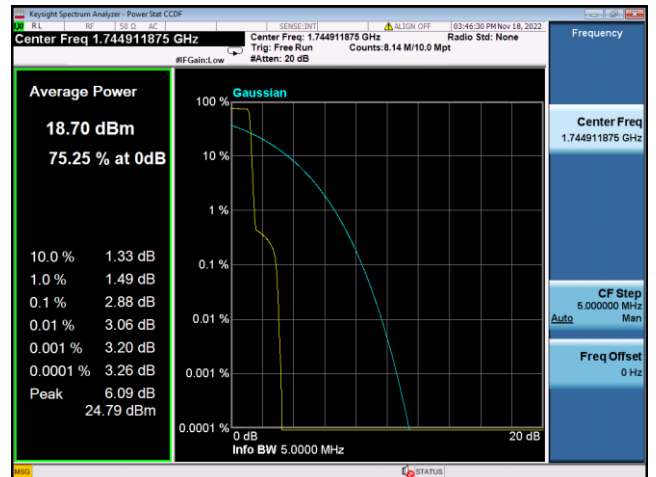

BPSK High channel-1@max

LTE FDD Band 26b, SCS:15KHz

QPSK Low channel-12@0

BPSK Low channel-1@0

QPSK Middle channel-12@0

BPSK Middle channel-1@0

QPSK High channel-12@0

BPSK High channel-1@max

LTE FDD Band 66, SCS:3.75KHz

QPSK Low channel-1@0

BPSK Low channel-1@0

QPSK Middle channel-1@0

BPSK Middle channel-1@0

QPSK High channel-1@max

BPSK High channel-1@max

LTE FDD Band 66, SCS:15KHz