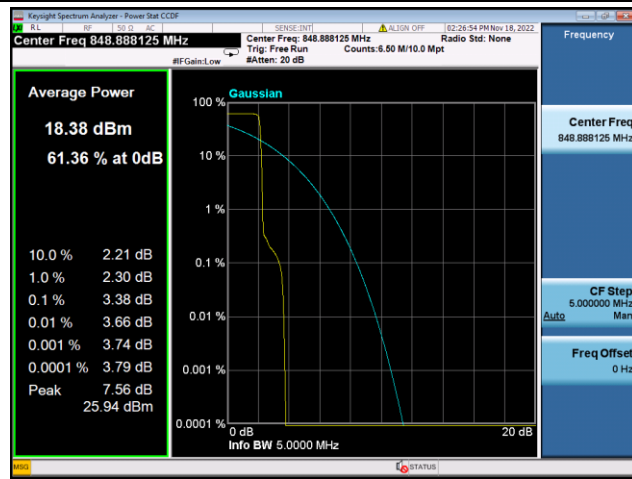

BPSK Middle channel-1@0

QPSK High channel-1@max

BPSK High channel-1@max

LTE FDD Band 26a, SCS:15KHz

QPSK Low channel-12@0

BPSK Low channel-1@0

QPSK Middle channel-12@0

BPSK Middle channel-1@0

QPSK High channel-12@0

BPSK High channel-1@max

LTE FDD Band 26b, SCS:3.75KHz

QPSK Low channel-1@0

BPSK Low channel-1@0

QPSK Middle channel-1@0

BPSK Middle channel-1@0

QPSK High channel-1@max

BPSK High channel-1@max

LTE FDD Band 26b, SCS:15KHz

QPSK Low channel-12@0

BPSK Low channel-1@0

QPSK Middle channel-12@0

BPSK Middle channel-1@0

QPSK High channel-12@0

BPSK High channel-1@max