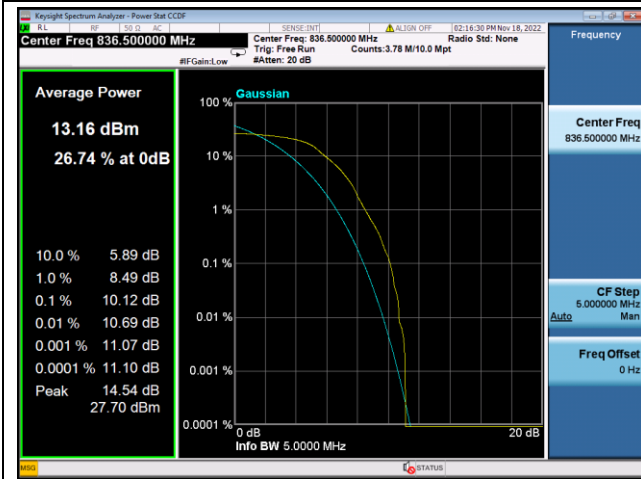

QPSK High channel-12@0

BPSK High channel-1@max

LTE FDD Band 26b, SCS:3.75KHz

QPSK Low channel-1@0

BPSK Low channel-1@0

QPSK Middle channel-1@0

BPSK Middle channel-1@0

QPSK High channel-1@max

BPSK High channel-1@max

LTE FDD Band 26b, SCS:15KHz

QPSK Low channel-12@0

BPSK Low channel-1@0

QPSK Middle channel-12@0

BPSK Middle channel-1@0

QPSK High channel-12@0

BPSK High channel-1@max

LTE FDD Band 66, SCS:3.75KHz

QPSK Low channel-1@0

BPSK Low channel-1@0

QPSK Middle channel-1@0

BPSK Middle channel-1@0

QPSK High channel-1@max

BPSK High channel-1@max

LTE FDD Band 66, SCS:15KHz