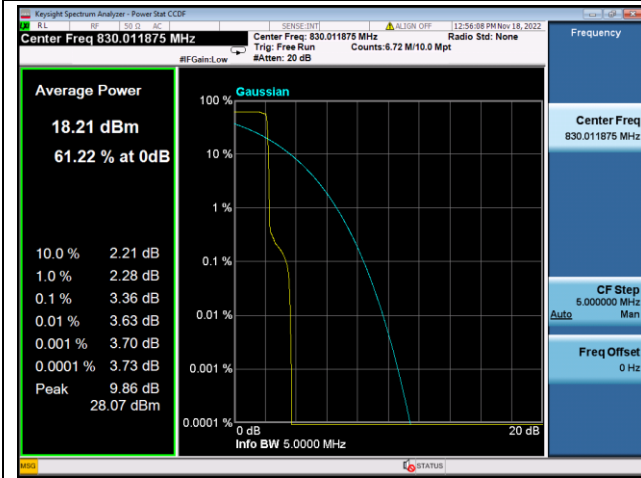

LTE FDD Band 19, SCS:3.75KHz

QPSK Low channel-1@0

BPSK Low channel-1@0

QPSK Middle channel-1@0

BPSK Middle channel-1@0

QPSK High channel-1@max

BPSK High channel-1@max

LTE FDD Band 19, SCS:15KHz

QPSK Low channel-12@0

BPSK Low channel-1@0

QPSK Middle channel-12@0

BPSK Middle channel-1@0

QPSK High channel-12@0

BPSK High channel-1@max

LTE FDD Band 25, SCS:3.75KHz

QPSK Low channel-1@0