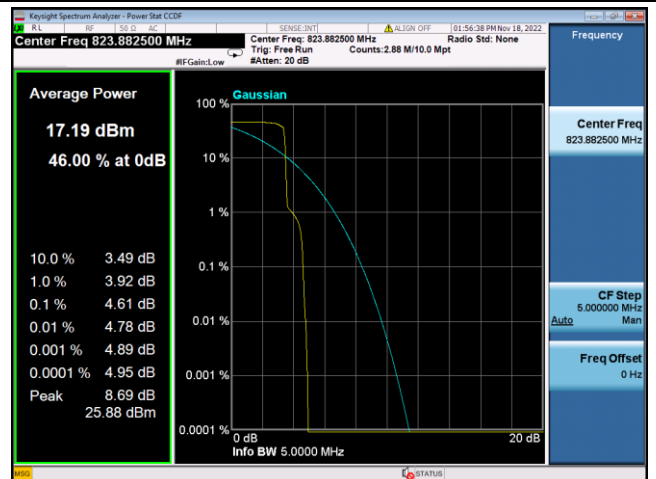

QPSK Middle channel-12@0

BPSK Middle channel-1@0

QPSK High channel-12@0

BPSK High channel-1@max

LTE FDD Band 26a, SCS:3.75KHz

QPSK Low channel-1@0

BPSK Low channel-1@0

QPSK Middle channel-1@0

BPSK Middle channel-1@0

QPSK High channel-1@max

BPSK High channel-1@max

LTE FDD Band 26a, SCS:15KHz

QPSK Low channel-12@0

BPSK Low channel-1@0

QPSK Middle channel-12@0

BPSK Middle channel-1@0

QPSK High channel-12@0

BPSK High channel-1@max

LTE FDD Band 26b, SCS:3.75KHz

QPSK Low channel-1@0

BPSK Low channel-1@0

QPSK Middle channel-1@0

BPSK Middle channel-1@0

QPSK High channel-1@max