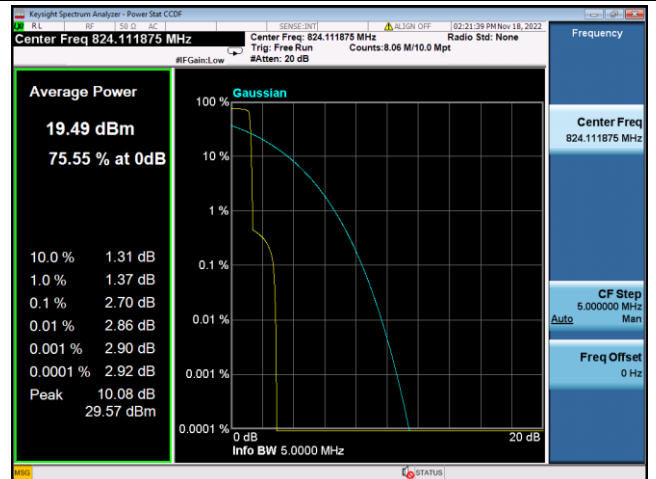

BPSK Middle channel-1@0

QPSK High channel-1@max

BPSK High channel-1@max

LTE FDD Band 26a, SCS:15KHz

QPSK Low channel-12@0

BPSK Low channel-1@0

QPSK Middle channel-12@0

BPSK Middle channel-1@0

QPSK High channel-12@0

BPSK High channel-1@max

LTE FDD Band 26b, SCS:3.75KHz

QPSK Low channel-1@0

BPSK Low channel-1@0

QPSK Middle channel-1@0

BPSK Middle channel-1@0

QPSK High channel-1@max

BPSK High channel-1@max

LTE FDD Band 26b, SCS:15KHz

QPSK Low channel-12@0

BPSK Low channel-1@0

QPSK Middle channel-12@0

BPSK Middle channel-1@0

QPSK High channel-12@0

BPSK High channel-1@max