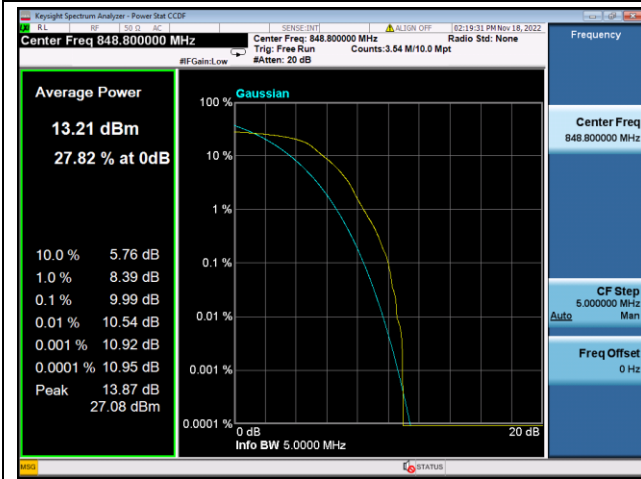

QPSK High channel-12@0

BPSK High channel-1@max

LTE FDD Band 26b, SCS:3.75KHz

QPSK Low channel-1@0

BPSK Low channel-1@0

QPSK Middle channel-1@0

BPSK Middle channel-1@0

QPSK High channel-1@max

BPSK High channel-1@max

LTE FDD Band 26b, SCS:15KHz

QPSK Low channel-12@0

BPSK Low channel-1@0

QPSK Middle channel-12@0

BPSK Middle channel-1@0

QPSK High channel-12@0

BPSK High channel-1@max

LTE FDD Band 66, SCS:3.75KHz

QPSK Low channel-1@0

BPSK Low channel-1@0

QPSK Middle channel-1@0

BPSK Middle channel-1@0

QPSK High channel-1@max

BPSK High channel-1@max

LTE FDD Band 66, SCS:15KHz