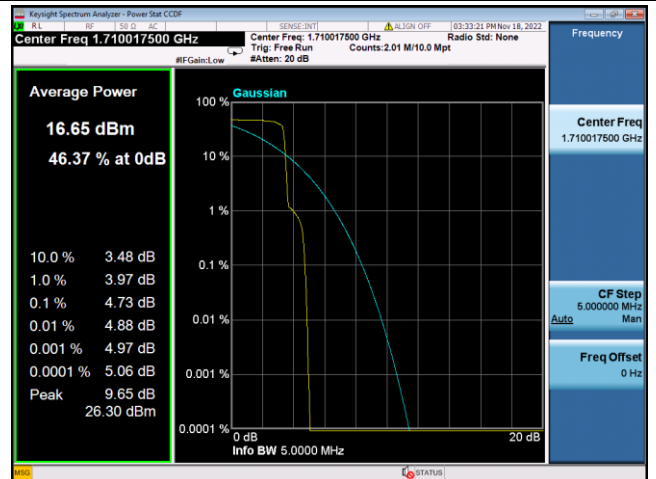

BPSK Low channel-1@0