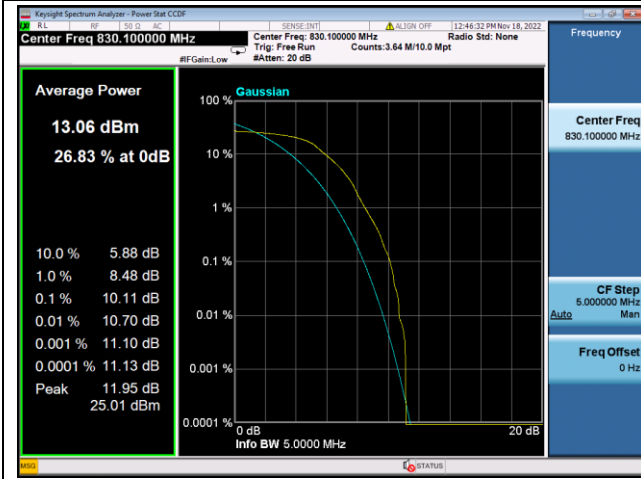

LTE FDD Band 19, SCS:3.75KHz

QPSK Low channel-1@0

BPSK Low channel-1@0

QPSK Middle channel-1@0

BPSK Middle channel-1@0

QPSK High channel-1@max

BPSK High channel-1@max

LTE FDD Band 19, SCS:15KHz

QPSK Low channel-12@0

BPSK Low channel-1@0

QPSK Middle channel-12@0

BPSK Middle channel-1@0

QPSK High channel-12@0

BPSK High channel-1@max

LTE FDD Band 25, SCS:3.75KHz

QPSK Low channel-1@0