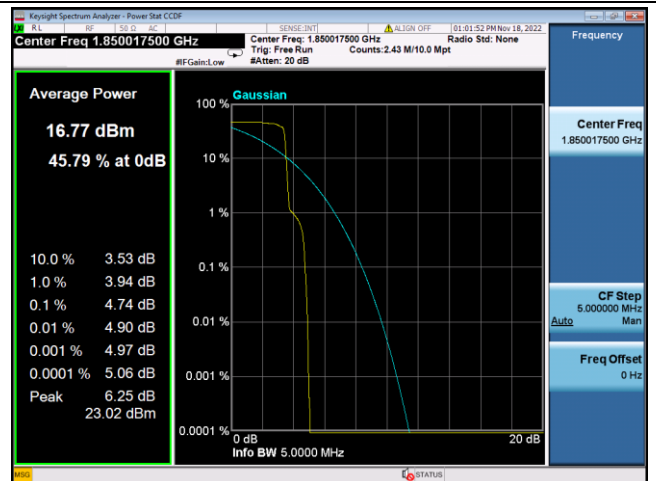

QPSK Low channel-12@0

BPSK Low channel-1@0

QPSK Middle channel-12@0

BPSK Middle channel-1@0

QPSK High channel-12@0

BPSK High channel-1@max

LTE FDD Band 25, SCS:3.75KHz

QPSK Low channel-1@0

BPSK Low channel-1@0

QPSK Middle channel-1@0

BPSK Middle channel-1@0

QPSK High channel-1@max

BPSK High channel-1@max

LTE FDD Band 25, SCS:15KHz

QPSK Low channel-12@0

BPSK Low channel-1@0

QPSK Middle channel-12@0

BPSK Middle channel-1@0

QPSK High channel-12@0

BPSK High channel-1@max

LTE FDD Band 26a, SCS:3.75KHz

QPSK Low channel-1@0

BPSK Low channel-1@0

QPSK Middle channel-1@0