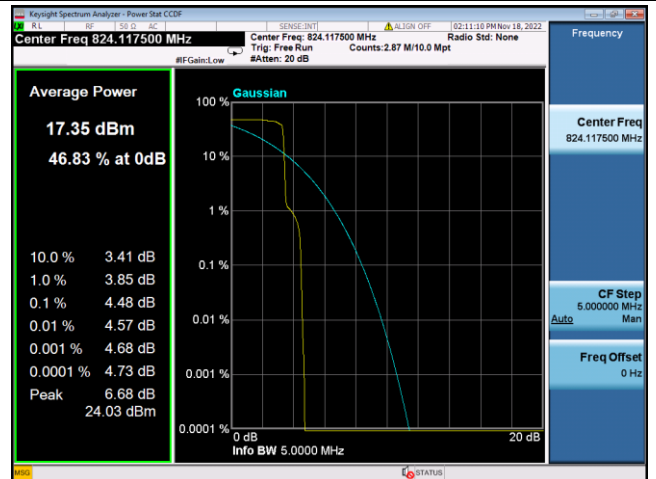

QPSK High channel-12@0

BPSK High channel-1@max

LTE FDD Band 26b, SCS:3.75KHz

QPSK Low channel-1@0

BPSK Low channel-1@0

QPSK Middle channel-1@0

BPSK Middle channel-1@0

QPSK High channel-1@max

BPSK High channel-1@max

LTE FDD Band 26b, SCS:15KHz

QPSK Low channel-12@0

BPSK Low channel-1@0

QPSK Middle channel-12@0

BPSK Middle channel-1@0

QPSK High channel-12@0

BPSK High channel-1@max

LTE FDD Band 66, SCS:3.75KHz

QPSK Low channel-1@0

BPSK Low channel-1@0

QPSK Middle channel-1@0

BPSK Middle channel-1@0

QPSK High channel-1@max

BPSK High channel-1@max

LTE FDD Band 66, SCS:15KHz