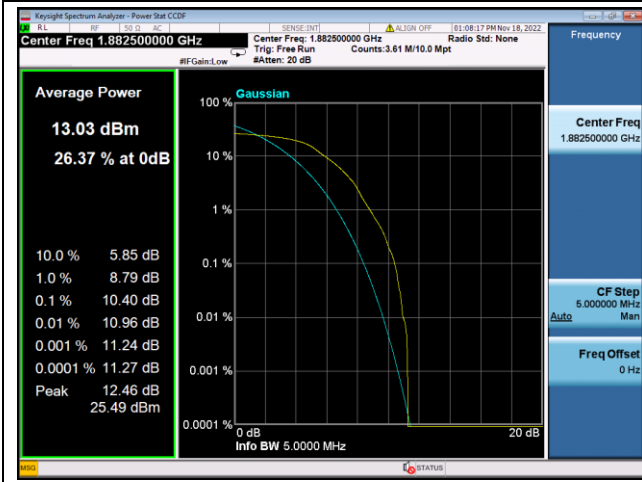

BPSK Low channel-1@0

QPSK Middle channel-1@0

BPSK Middle channel-1@0

QPSK High channel-1@max

BPSK High channel-1@max

LTE FDD Band 25, SCS:15KHz

QPSK Low channel-12@0

BPSK Low channel-1@0

QPSK Middle channel-12@0

BPSK Middle channel-1@0

QPSK High channel-12@0

BPSK High channel-1@max

LTE FDD Band 26a, SCS:3.75KHz

QPSK Low channel-1@0

BPSK Low channel-1@0

QPSK Middle channel-1@0