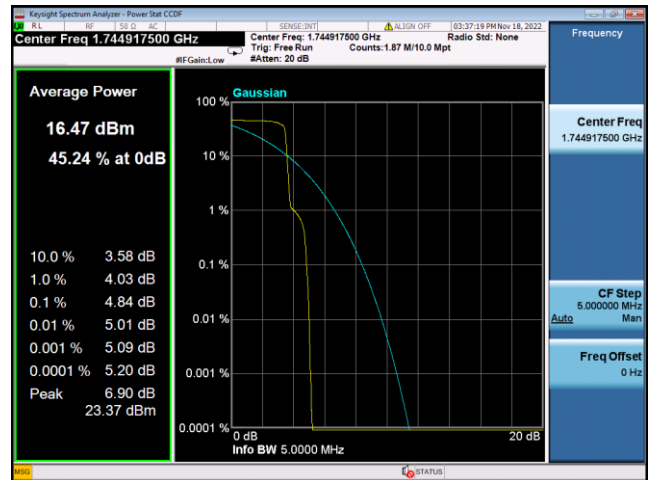

LTE FDD Band 66, SCS:3.75KHz

QPSK Low channel-1@0

BPSK Low channel-1@0

QPSK Middle channel-1@0

BPSK Middle channel-1@0

QPSK High channel-1@max

BPSK High channel-1@max

LTE FDD Band 66, SCS:15KHz

QPSK Low channel-12@0

BPSK Low channel-1@0

QPSK Middle channel-12@0

BPSK Middle channel-1@0

QPSK High channel-12@0

BPSK High channel-1@max