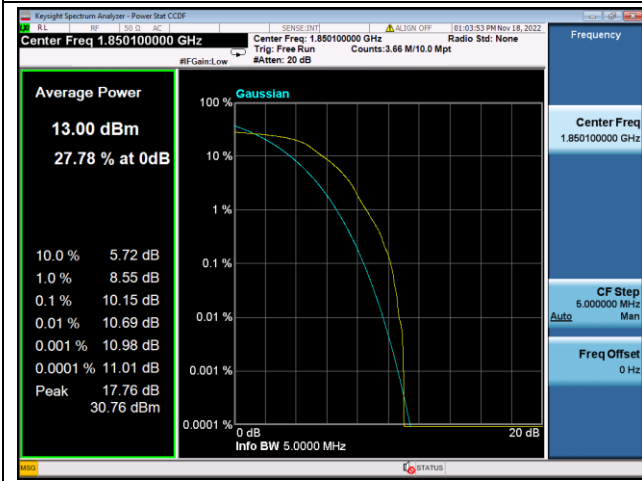

BPSK Low channel-1@0

QPSK Middle channel-1@0

BPSK Middle channel-1@0

QPSK High channel-1@max

BPSK High channel-1@max

LTE FDD Band 25, SCS:15KHz

QPSK Low channel-12@0

BPSK Low channel-1@0

QPSK Middle channel-12@0

BPSK Middle channel-1@0

QPSK High channel-12@0

BPSK High channel-1@max

LTE FDD Band 26a, SCS:3.75KHz

QPSK Low channel-1@0

BPSK Low channel-1@0

QPSK Middle channel-1@0