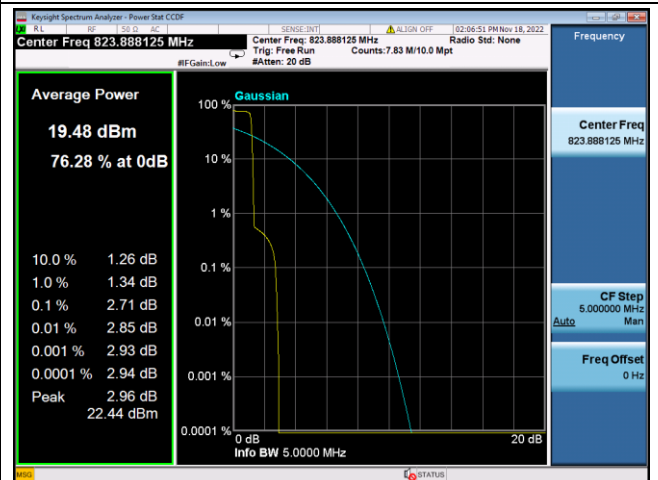

BPSK Low channel-1@0

QPSK Middle channel-1@0

BPSK Middle channel-1@0

QPSK High channel-1@max

BPSK High channel-1@max

LTE FDD Band 25, SCS:15KHz

QPSK Low channel-12@0

BPSK Low channel-1@0

QPSK Middle channel-12@0

BPSK Middle channel-1@0

QPSK High channel-12@0

BPSK High channel-1@max

LTE FDD Band 26a, SCS:3.75KHz

QPSK Low channel-1@0

BPSK Low channel-1@0

QPSK Middle channel-1@0

BPSK Middle channel-1@0

QPSK High channel-1@max

BPSK High channel-1@max

LTE FDD Band 26a, SCS:15KHz

QPSK Low channel-12@0

BPSK Low channel-1@0

QPSK Middle channel-12@0

BPSK Middle channel-1@0