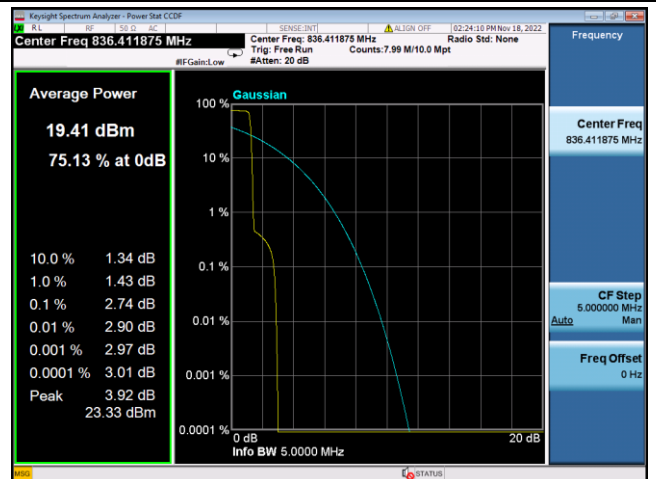

BPSK Middle channel-1@0

QPSK High channel-1@max

BPSK High channel-1@max

LTE FDD Band 26a, SCS:15KHz

QPSK Low channel-12@0

BPSK Low channel-1@0

QPSK Middle channel-12@0

BPSK Middle channel-1@0

QPSK High channel-12@0

BPSK High channel-1@max

LTE FDD Band 26b, SCS:3.75KHz

QPSK Low channel-1@0

BPSK Low channel-1@0

QPSK Middle channel-1@0

BPSK Middle channel-1@0

QPSK High channel-1@max

BPSK High channel-1@max

LTE FDD Band 26b, SCS:15KHz

QPSK Low channel-12@0

BPSK Low channel-1@0

QPSK Middle channel-12@0

BPSK Middle channel-1@0

QPSK High channel-12@0

BPSK High channel-1@max