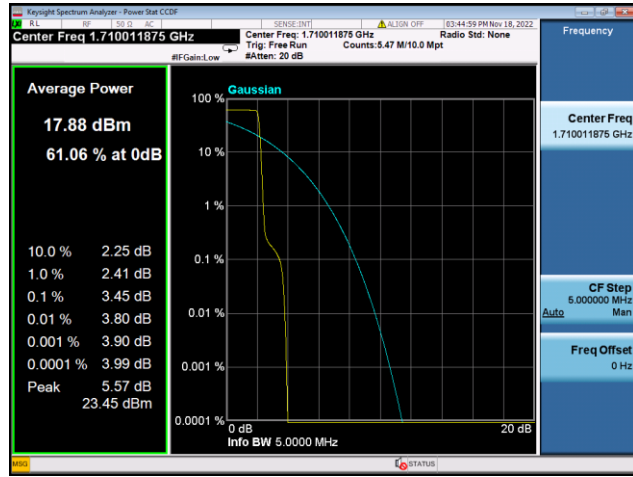

QPSK High channel-12@0

BPSK High channel-1@max

LTE FDD Band 26b, SCS:3.75KHz

QPSK Low channel-1@0

BPSK Low channel-1@0

QPSK Middle channel-1@0

BPSK Middle channel-1@0

QPSK High channel-1@max

BPSK High channel-1@max

LTE FDD Band 26b, SCS:15KHz

QPSK Low channel-12@0

BPSK Low channel-1@0

QPSK Middle channel-12@0

BPSK Middle channel-1@0

QPSK High channel-12@0

BPSK High channel-1@max

LTE FDD Band 66, SCS:3.75KHz

QPSK Low channel-1@0

BPSK Low channel-1@0

QPSK Middle channel-1@0

BPSK Middle channel-1@0

QPSK High channel-1@max

BPSK High channel-1@max

LTE FDD Band 66, SCS:15KHz