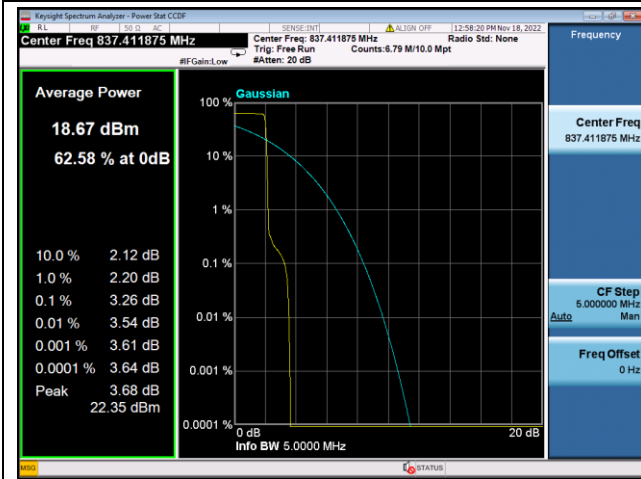

LTE FDD Band 19, SCS:3.75KHz

QPSK Low channel-1@0

BPSK Low channel-1@0

QPSK Middle channel-1@0

BPSK Middle channel-1@0

QPSK High channel-1@max

BPSK High channel-1@max

LTE FDD Band 19, SCS:15KHz

QPSK Low channel-12@0

BPSK Low channel-1@0

QPSK Middle channel-12@0

BPSK Middle channel-1@0

QPSK High channel-12@0

BPSK High channel-1@max

LTE FDD Band 25, SCS:3.75KHz

QPSK Low channel-1@0

BPSK Low channel-1@0

QPSK Middle channel-1@0

BPSK Middle channel-1@0

QPSK High channel-1@max

BPSK High channel-1@max

LTE FDD Band 25, SCS:15KHz

QPSK Low channel-12@0

BPSK Low channel-1@0