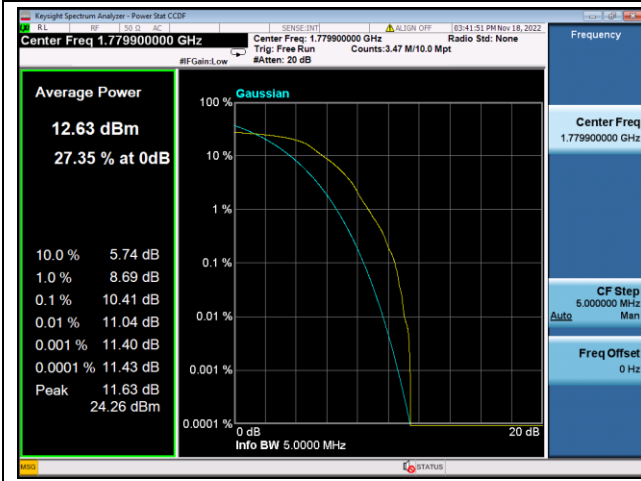

LTE FDD Band 66, SCS:3.75KHz

QPSK Low channel-1@0

BPSK Low channel-1@0

QPSK Middle channel-1@0

BPSK Middle channel-1@0

QPSK High channel-1@max

BPSK High channel-1@max

LTE FDD Band 66, SCS:15KHz

QPSK Low channel-12@0

BPSK Low channel-1@0

QPSK Middle channel-12@0

BPSK Middle channel-1@0

QPSK High channel-12@0

BPSK High channel-1@max