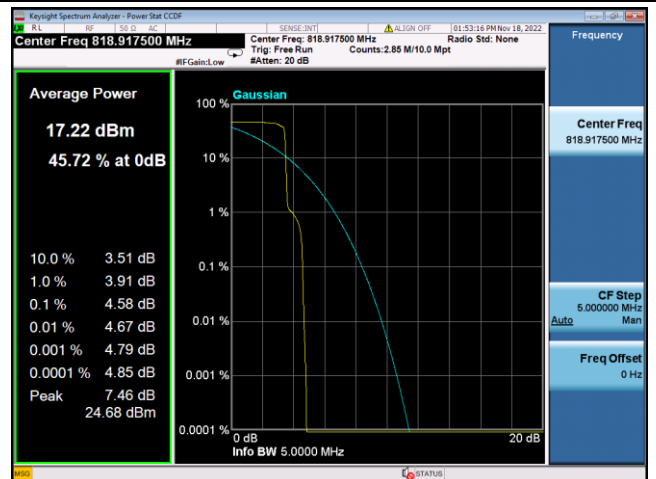

QPSK Middle channel-12@0

BPSK Middle channel-1@0

QPSK High channel-12@0

BPSK High channel-1@max

LTE FDD Band 26a, SCS:3.75KHz

QPSK Low channel-1@0

BPSK Low channel-1@0

QPSK Middle channel-1@0

BPSK Middle channel-1@0

QPSK High channel-1@max

BPSK High channel-1@max

LTE FDD Band 26a, SCS:15KHz

QPSK Low channel-12@0

BPSK Low channel-1@0

QPSK Middle channel-12@0

BPSK Middle channel-1@0

QPSK High channel-12@0

BPSK High channel-1@max

LTE FDD Band 26b, SCS:3.75KHz

QPSK Low channel-1@0

BPSK Low channel-1@0

QPSK Middle channel-1@0

BPSK Middle channel-1@0

QPSK High channel-1@max