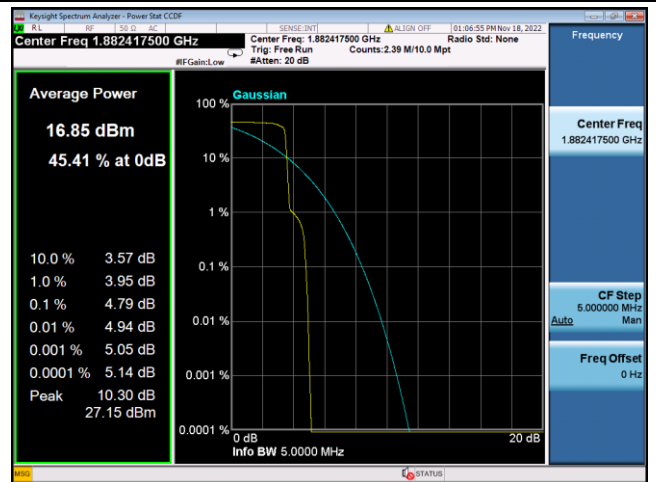

QPSK Low channel-12@0

BPSK Low channel-1@0

QPSK Middle channel-12@0

BPSK Middle channel-1@0

QPSK High channel-12@0

BPSK High channel-1@max

LTE FDD Band 25, SCS:3.75KHz

QPSK Low channel-1@0

BPSK Low channel-1@0

QPSK Middle channel-1@0

BPSK Middle channel-1@0

QPSK High channel-1@max

BPSK High channel-1@max

LTE FDD Band 25, SCS:15KHz

QPSK Low channel-12@0

BPSK Low channel-1@0

QPSK Middle channel-12@0

BPSK Middle channel-1@0

QPSK High channel-12@0

BPSK High channel-1@max

LTE FDD Band 26a, SCS:3.75KHz

QPSK Low channel-1@0

BPSK Low channel-1@0

QPSK Middle channel-1@0