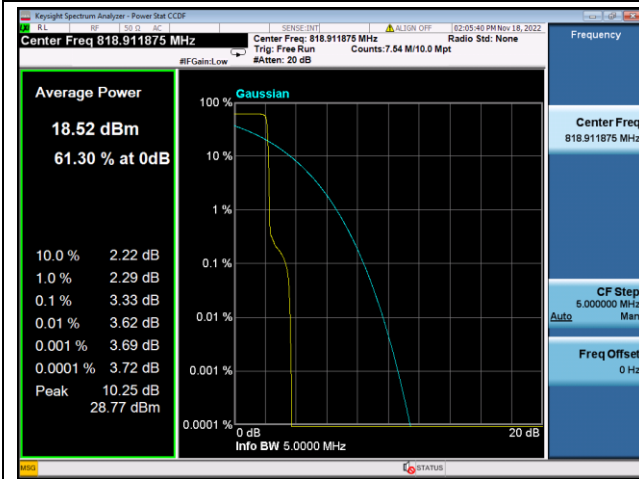

BPSK Low channel-1@0

QPSK Middle channel-1@0

BPSK Middle channel-1@0

QPSK High channel-1@max

BPSK High channel-1@max

LTE FDD Band 25, SCS:15KHz

QPSK Low channel-12@0

BPSK Low channel-1@0

QPSK Middle channel-12@0

BPSK Middle channel-1@0

QPSK High channel-12@0

BPSK High channel-1@max

LTE FDD Band 26a, SCS:3.75KHz

QPSK Low channel-1@0

BPSK Low channel-1@0

QPSK Middle channel-1@0

BPSK Middle channel-1@0

QPSK High channel-1@max

BPSK High channel-1@max

LTE FDD Band 26a, SCS:15KHz

QPSK Low channel-12@0

BPSK Low channel-1@0

QPSK Middle channel-12@0

BPSK Middle channel-1@0