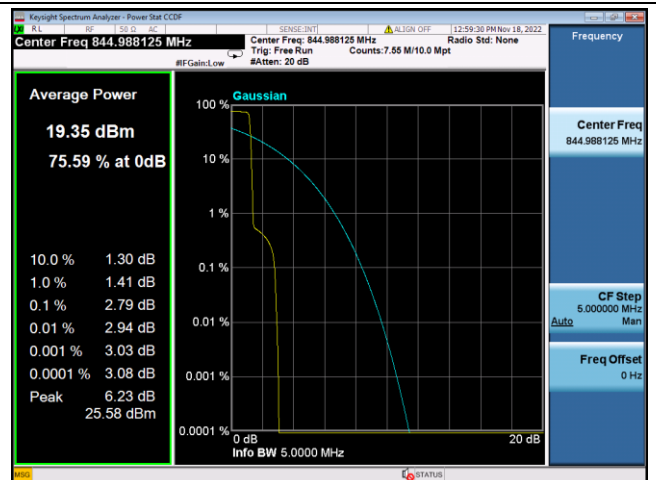

LTE FDD Band 19, SCS:3.75KHz

QPSK Low channel-1@0

BPSK Low channel-1@0

QPSK Middle channel-1@0

BPSK Middle channel-1@0

QPSK High channel-1@max

BPSK High channel-1@max

LTE FDD Band 19, SCS:15KHz

QPSK Low channel-12@0

BPSK Low channel-1@0

QPSK Middle channel-12@0

BPSK Middle channel-1@0

QPSK High channel-12@0

BPSK High channel-1@max

LTE FDD Band 25, SCS:3.75KHz

QPSK Low channel-1@0