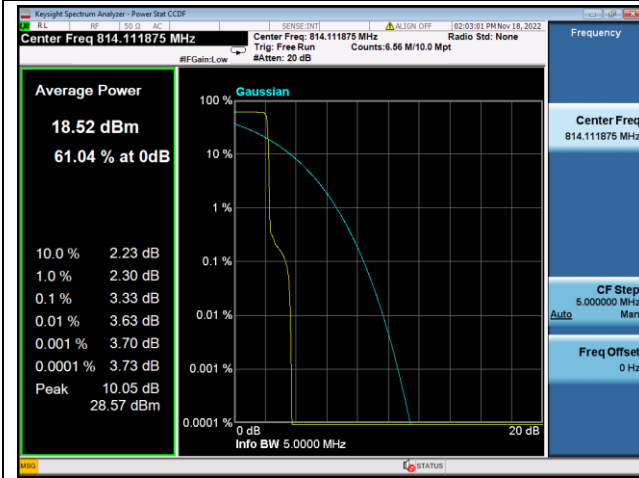

BPSK Low channel-1@0

QPSK Middle channel-1@0

BPSK Middle channel-1@0

QPSK High channel-1@max

BPSK High channel-1@max

LTE FDD Band 25, SCS:15KHz

QPSK Low channel-12@0

BPSK Low channel-1@0

QPSK Middle channel-12@0

BPSK Middle channel-1@0

QPSK High channel-12@0

BPSK High channel-1@max

LTE FDD Band 26a, SCS:3.75KHz

QPSK Low channel-1@0

BPSK Low channel-1@0

QPSK Middle channel-1@0

BPSK Middle channel-1@0

QPSK High channel-1@max

BPSK High channel-1@max

LTE FDD Band 26a, SCS:15KHz

QPSK Low channel-12@0

BPSK Low channel-1@0

QPSK Middle channel-12@0

BPSK Middle channel-1@0