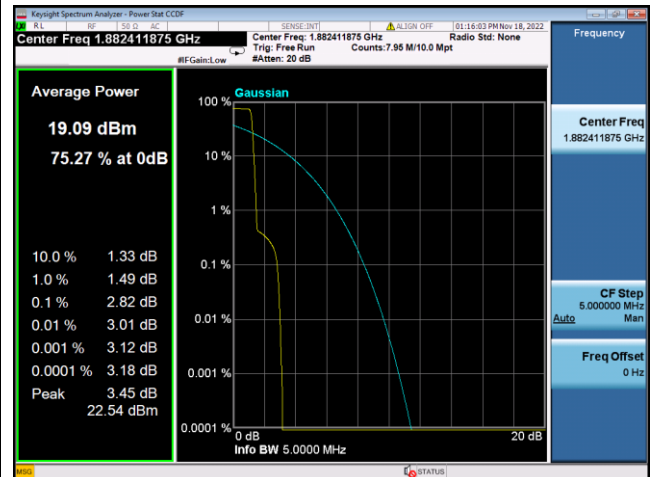

QPSK Low channel-12@0

BPSK Low channel-1@0

QPSK Middle channel-12@0

BPSK Middle channel-1@0

QPSK High channel-12@0

BPSK High channel-1@max

LTE FDD Band 25, SCS:3.75KHz

QPSK Low channel-1@0

BPSK Low channel-1@0

QPSK Middle channel-1@0

BPSK Middle channel-1@0

QPSK High channel-1@max

BPSK High channel-1@max

LTE FDD Band 25, SCS:15KHz

QPSK Low channel-12@0

BPSK Low channel-1@0