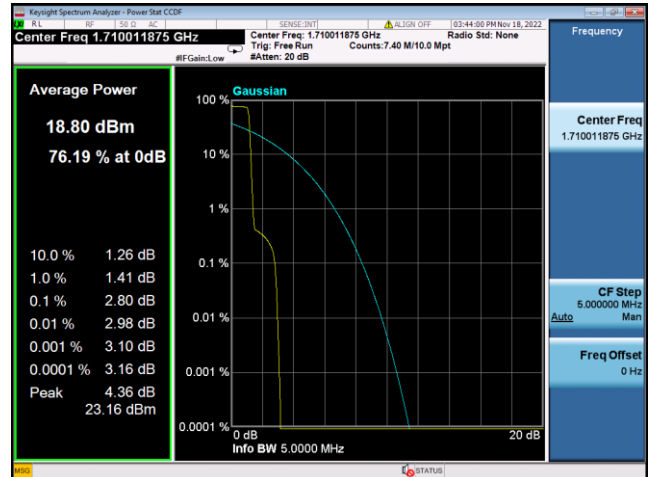

QPSK High channel-12@0

BPSK High channel-1@max

LTE FDD Band 26b, SCS:3.75KHz

QPSK Low channel-1@0

BPSK Low channel-1@0

QPSK Middle channel-1@0

BPSK Middle channel-1@0

QPSK High channel-1@max

BPSK High channel-1@max

LTE FDD Band 26b, SCS:15KHz

QPSK Low channel-12@0

BPSK Low channel-1@0

QPSK Middle channel-12@0

BPSK Middle channel-1@0

QPSK High channel-12@0

BPSK High channel-1@max

LTE FDD Band 66, SCS:3.75KHz

QPSK Low channel-1@0

BPSK Low channel-1@0

QPSK Middle channel-1@0

BPSK Middle channel-1@0

QPSK High channel-1@max

BPSK High channel-1@max

LTE FDD Band 66, SCS:15KHz