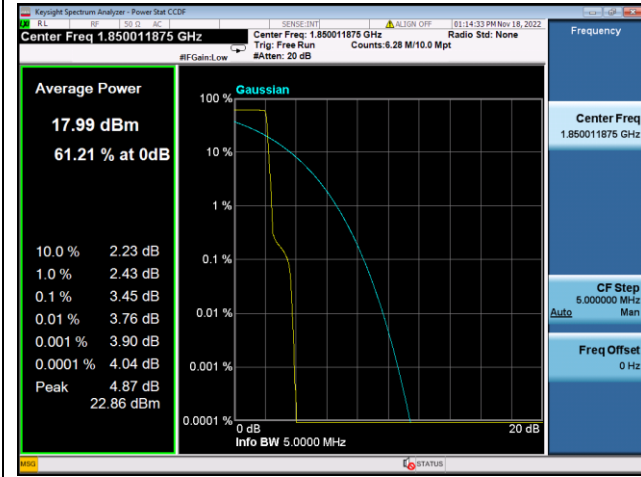

LTE FDD Band 19, SCS:3.75KHz

QPSK Low channel-1@0

BPSK Low channel-1@0

QPSK Middle channel-1@0

BPSK Middle channel-1@0

QPSK High channel-1@max

BPSK High channel-1@max

LTE FDD Band 19, SCS:15KHz

QPSK Low channel-12@0

BPSK Low channel-1@0

QPSK Middle channel-12@0

BPSK Middle channel-1@0

QPSK High channel-12@0

BPSK High channel-1@max

LTE FDD Band 25, SCS:3.75KHz

QPSK Low channel-1@0

BPSK Low channel-1@0

QPSK Middle channel-1@0

BPSK Middle channel-1@0

QPSK High channel-1@max

BPSK High channel-1@max

LTE FDD Band 25, SCS:15KHz

QPSK Low channel-12@0

BPSK Low channel-1@0