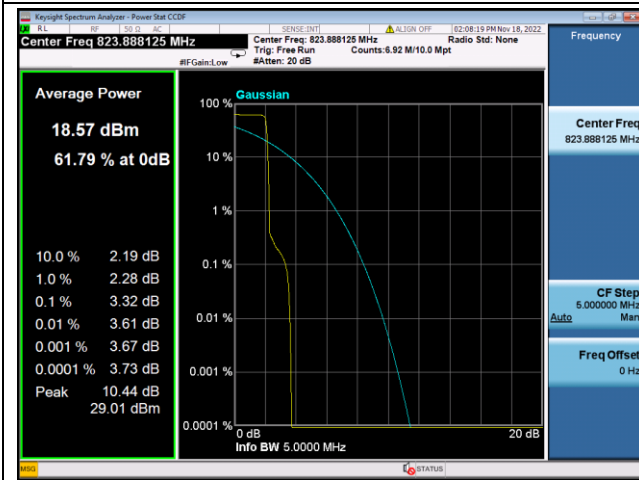

BPSK Low channel-1@0

QPSK Middle channel-1@0

BPSK Middle channel-1@0

QPSK High channel-1@max

BPSK High channel-1@max

LTE FDD Band 25, SCS:15KHz

QPSK Low channel-12@0

BPSK Low channel-1@0

QPSK Middle channel-12@0

BPSK Middle channel-1@0

QPSK High channel-12@0

BPSK High channel-1@max

LTE FDD Band 26a, SCS:3.75KHz

QPSK Low channel-1@0

BPSK Low channel-1@0

QPSK Middle channel-1@0

BPSK Middle channel-1@0

QPSK High channel-1@max

BPSK High channel-1@max

LTE FDD Band 26a, SCS:15KHz

QPSK Low channel-12@0

BPSK Low channel-1@0

QPSK Middle channel-12@0

BPSK Middle channel-1@0