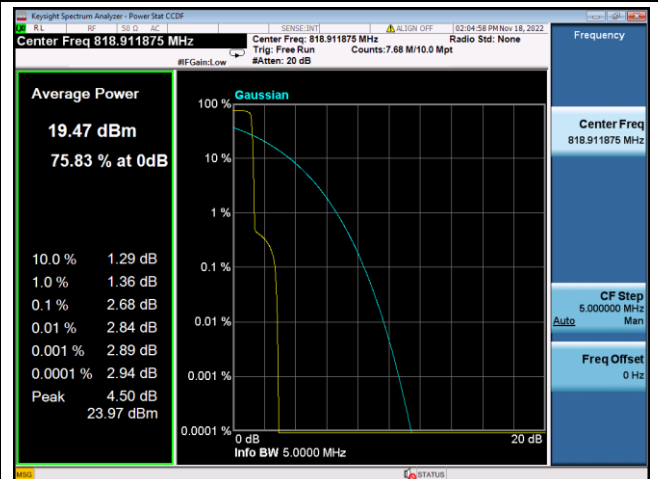

BPSK Low channel-1@0

QPSK Middle channel-1@0

BPSK Middle channel-1@0

QPSK High channel-1@max

BPSK High channel-1@max

LTE FDD Band 25, SCS:15KHz

QPSK Low channel-12@0

BPSK Low channel-1@0

QPSK Middle channel-12@0

BPSK Middle channel-1@0

QPSK High channel-12@0

BPSK High channel-1@max

LTE FDD Band 26a, SCS:3.75KHz

QPSK Low channel-1@0

BPSK Low channel-1@0

QPSK Middle channel-1@0

BPSK Middle channel-1@0

QPSK High channel-1@max

BPSK High channel-1@max

LTE FDD Band 26a, SCS:15KHz

QPSK Low channel-12@0

BPSK Low channel-1@0

QPSK Middle channel-12@0

BPSK Middle channel-1@0