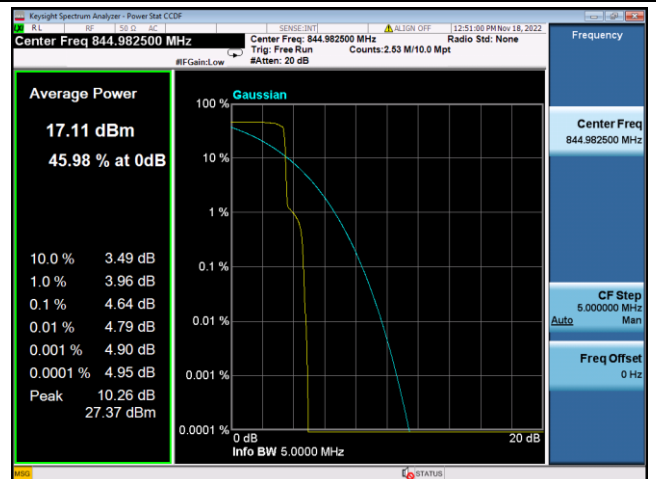

LTE FDD Band 19, SCS:3.75KHz

QPSK Low channel-1@0

BPSK Low channel-1@0

QPSK Middle channel-1@0

BPSK Middle channel-1@0

QPSK High channel-1@max

BPSK High channel-1@max

LTE FDD Band 19, SCS:15KHz

QPSK Low channel-12@0

BPSK Low channel-1@0

QPSK Middle channel-12@0

BPSK Middle channel-1@0

QPSK High channel-12@0

BPSK High channel-1@max

LTE FDD Band 25, SCS:3.75KHz

QPSK Low channel-1@0

BPSK Low channel-1@0

QPSK Middle channel-1@0

BPSK Middle channel-1@0

QPSK High channel-1@max

BPSK High channel-1@max

LTE FDD Band 25, SCS:15KHz

QPSK Low channel-12@0

BPSK Low channel-1@0