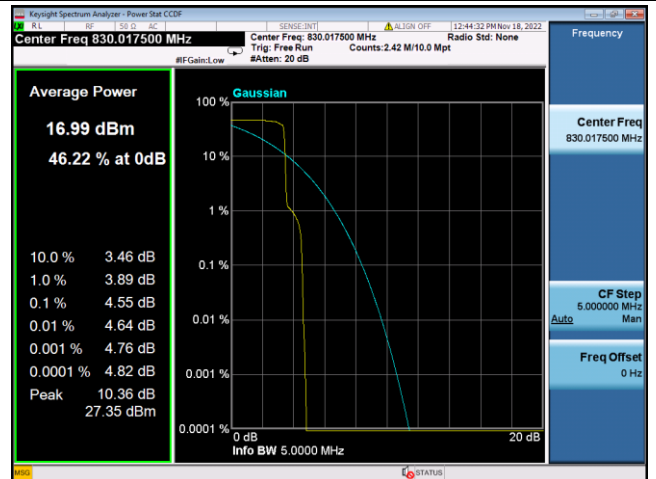

LTE FDD Band 19, SCS:3.75KHz

QPSK Low channel-1@0

BPSK Low channel-1@0

QPSK Middle channel-1@0

BPSK Middle channel-1@0

QPSK High channel-1@max

BPSK High channel-1@max

LTE FDD Band 19, SCS:15KHz

QPSK Low channel-12@0

BPSK Low channel-1@0

QPSK Middle channel-12@0

BPSK Middle channel-1@0

QPSK High channel-12@0

BPSK High channel-1@max

LTE FDD Band 25, SCS:3.75KHz

QPSK Low channel-1@0