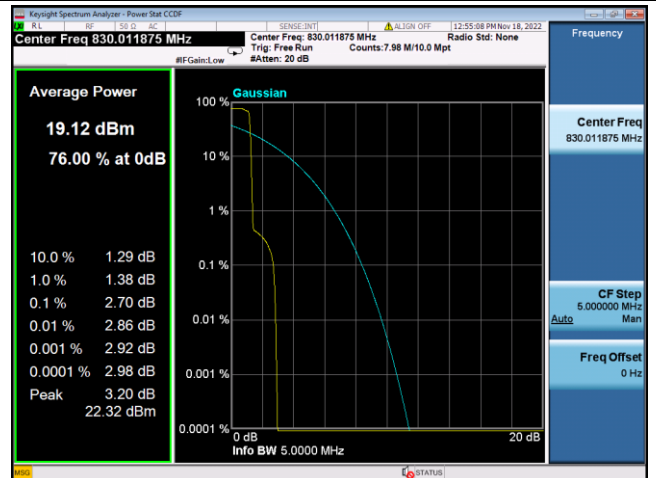

LTE FDD Band 19, SCS:3.75KHz

QPSK Low channel-1@0

BPSK Low channel-1@0

QPSK Middle channel-1@0

BPSK Middle channel-1@0

QPSK High channel-1@max

BPSK High channel-1@max

LTE FDD Band 19, SCS:15KHz

QPSK Low channel-12@0

BPSK Low channel-1@0

QPSK Middle channel-12@0

BPSK Middle channel-1@0

QPSK High channel-12@0

BPSK High channel-1@max

LTE FDD Band 25, SCS:3.75KHz

QPSK Low channel-1@0