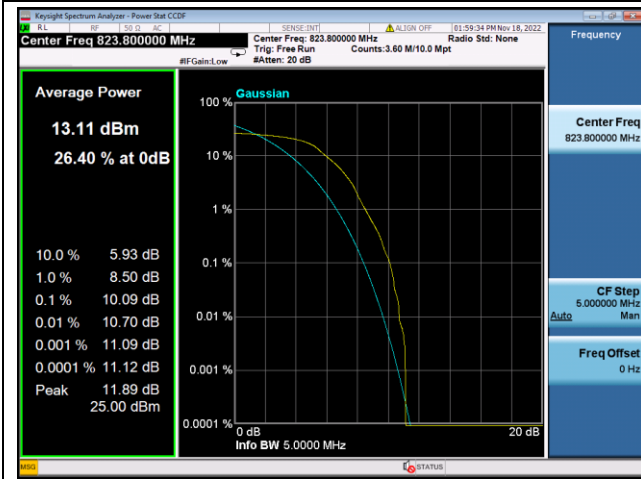

BPSK Middle channel-1@0

QPSK High channel-1@max

BPSK High channel-1@max

LTE FDD Band 26a, SCS:15KHz

QPSK Low channel-12@0

BPSK Low channel-1@0

QPSK Middle channel-12@0

BPSK Middle channel-1@0

QPSK High channel-12@0

BPSK High channel-1@max

LTE FDD Band 26b, SCS:3.75KHz

QPSK Low channel-1@0

BPSK Low channel-1@0

QPSK Middle channel-1@0

BPSK Middle channel-1@0

QPSK High channel-1@max