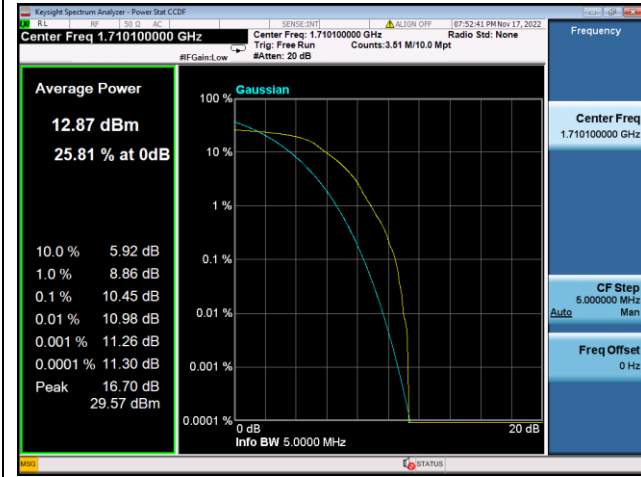

BPSK Low channel-1@0

QPSK Middle channel-1@0

BPSK Middle channel-1@0

QPSK High channel-1@max

BPSK High channel-1@max

LTE FDD Band 4, SCS:15KHz

QPSK Low channel-12@0

BPSK Low channel-1@0