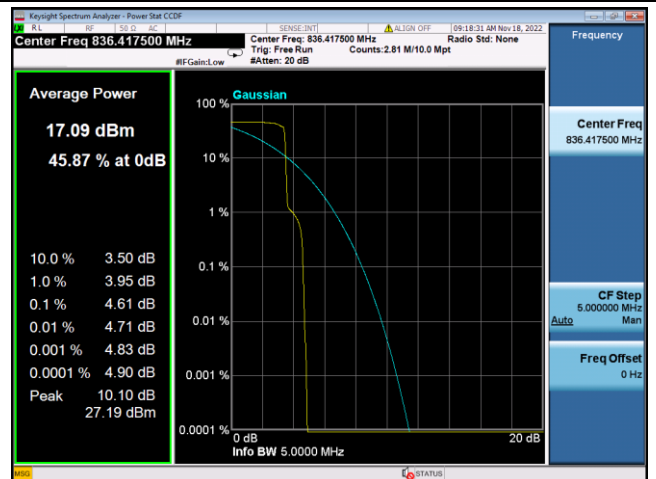

QPSK Middle channel-12@0

BPSK Middle channel-1@0

QPSK High channel-12@0

BPSK High channel-1@max

LTE FDD Band 5, SCS:3.75KHz

QPSK Low channel-1@0

BPSK Low channel-1@0

QPSK Middle channel-1@0

BPSK Middle channel-1@0

QPSK High channel-1@max

BPSK High channel-1@max

LTE FDD Band 5, SCS:15KHz

QPSK Low channel-12@0

BPSK Low channel-1@0

QPSK Middle channel-12@0

BPSK Middle channel-1@0

QPSK High channel-12@0

BPSK High channel-1@max

LTE FDD Band 12, SCS:3.75KHz

QPSK Low channel-1@0

BPSK Low channel-1@0

QPSK Middle channel-1@0

BPSK Middle channel-1@0

QPSK High channel-1@max