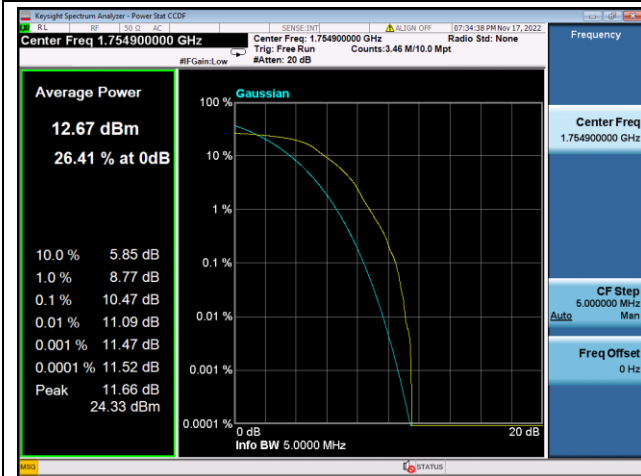

QPSK Low channel-12@0

BPSK Low channel-1@0

QPSK Middle channel-12@0

BPSK Middle channel-1@0

QPSK High channel-12@0

BPSK High channel-1@max

LTE FDD Band 4, SCS:3.75KHz

QPSK Low channel-1@0

BPSK Low channel-1@0

QPSK Middle channel-1@0

BPSK Middle channel-1@0

QPSK High channel-1@max

BPSK High channel-1@max

LTE FDD Band 4, SCS:15KHz

QPSK Low channel-12@0

BPSK Low channel-1@0

QPSK Middle channel-12@0

BPSK Middle channel-1@0

QPSK High channel-12@0

BPSK High channel-1@max

LTE FDD Band 5, SCS:3.75KHz

QPSK Low channel-1@0

BPSK Low channel-1@0

QPSK Middle channel-1@0