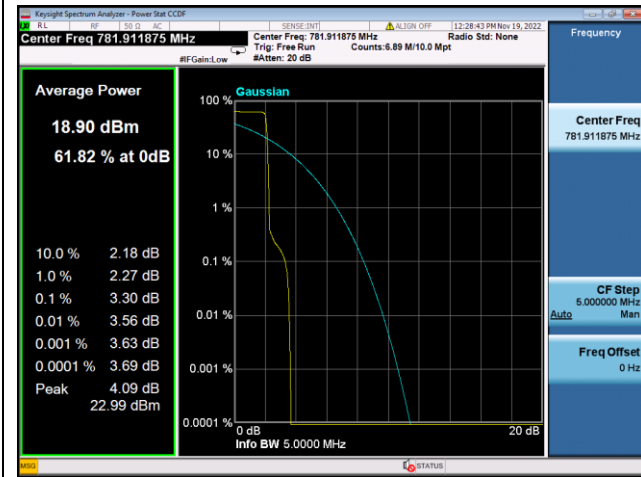

BPSK High channel-1@max

LTE FDD Band 12, SCS:15KHz

QPSK Low channel-12@0

BPSK Low channel-1@0

QPSK Middle channel-12@0

BPSK Middle channel-1@0

QPSK High channel-12@0

BPSK High channel-1@max

LTE FDD Band 13, SCS:3.75KHz

QPSK Low channel-1@0

BPSK Low channel-1@0

QPSK Middle channel-1@0

BPSK Middle channel-1@0

QPSK High channel-1@max

BPSK High channel-1@max

LTE FDD Band 13, SCS:15KHz