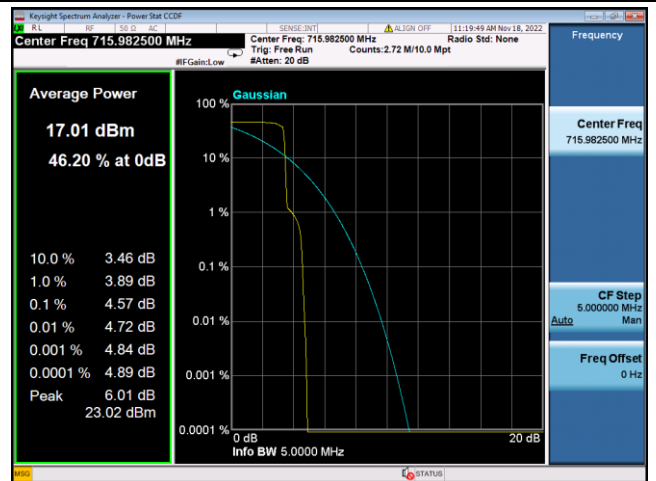

QPSK High channel-12@0

BPSK High channel-1@max

LTE FDD Band 12, SCS:3.75KHz

QPSK Low channel-1@0

BPSK Low channel-1@0

QPSK Middle channel-1@0

BPSK Middle channel-1@0

QPSK High channel-1@max

BPSK High channel-1@max

LTE FDD Band 12, SCS:15KHz

QPSK Low channel-12@0

BPSK Low channel-1@0

QPSK Middle channel-12@0

BPSK Middle channel-1@0

QPSK High channel-12@0

BPSK High channel-1@max

LTE FDD Band 13, SCS:3.75KHz

QPSK Low channel-1@0

BPSK Low channel-1@0

QPSK Middle channel-1@0

BPSK Middle channel-1@0

QPSK High channel-1@max

BPSK High channel-1@max

LTE FDD Band 13, SCS:15KHz