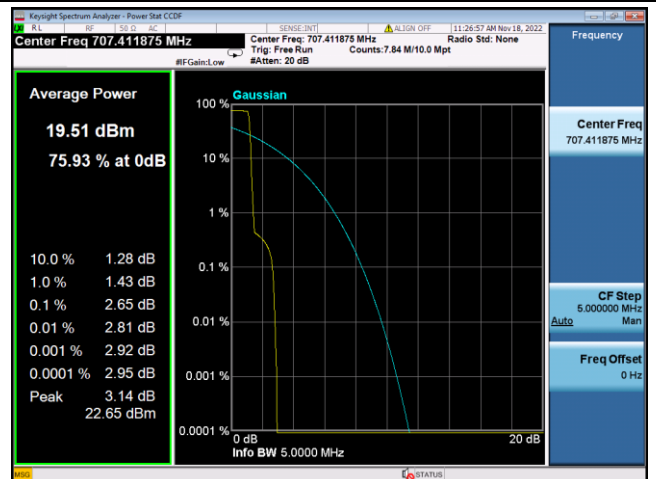

BPSK Middle channel-1@0

QPSK High channel-1@max

BPSK High channel-1@max

LTE FDD Band 5, SCS:15KHz

QPSK Low channel-12@0

BPSK Low channel-1@0

QPSK Middle channel-12@0

BPSK Middle channel-1@0

QPSK High channel-12@0

BPSK High channel-1@max

LTE FDD Band 12, SCS:3.75KHz

QPSK Low channel-1@0

BPSK Low channel-1@0

QPSK Middle channel-1@0

BPSK Middle channel-1@0

QPSK High channel-1@max

BPSK High channel-1@max

LTE FDD Band 12, SCS:15KHz

QPSK Low channel-12@0

BPSK Low channel-1@0

QPSK Middle channel-12@0

BPSK Middle channel-1@0

QPSK High channel-12@0

BPSK High channel-1@max