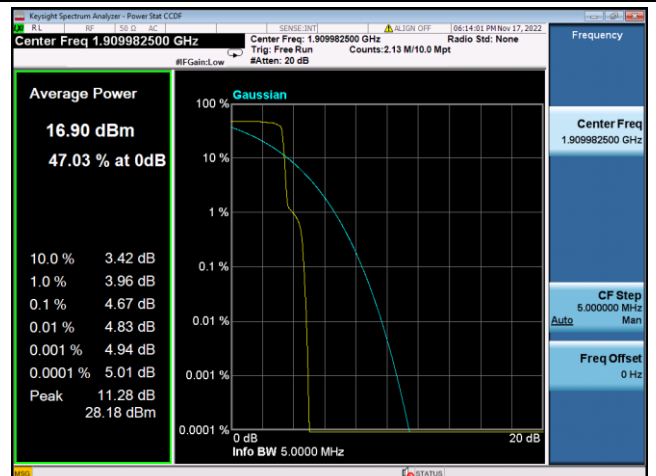

LTE FDD Band 2, SCS:3.75KHz

QPSK Low channel-1@0

BPSK Low channel-1@0

QPSK Middle channel-1@0

BPSK Middle channel-1@0

QPSK High channel-1@max

BPSK High channel-1@max

LTE FDD Band 2, SCS:15KHz

QPSK Low channel-12@0

BPSK Low channel-1@0

QPSK Middle channel-12@0

BPSK Middle channel-1@0

QPSK High channel-12@0

BPSK High channel-1@max

LTE FDD Band 4, SCS:3.75KHz

QPSK Low channel-1@0

BPSK Low channel-1@0

QPSK Middle channel-1@0

BPSK Middle channel-1@0

QPSK High channel-1@max

BPSK High channel-1@max

LTE FDD Band 4, SCS:15KHz

QPSK Low channel-12@0

BPSK Low channel-1@0