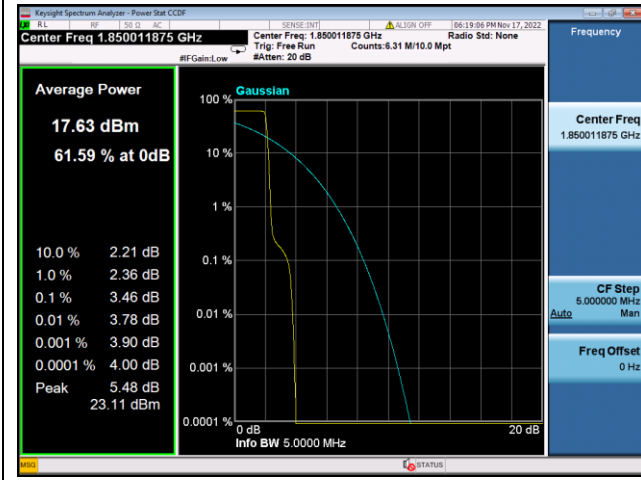

LTE FDD Band 2, SCS:3.75KHz

QPSK Low channel-1@0