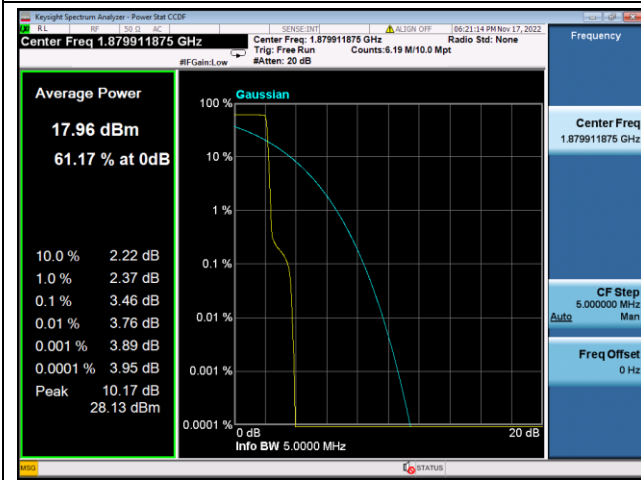

LTE FDD Band 2, SCS:3.75KHz

QPSK Low channel-1@0

BPSK Low channel-1@0

QPSK Middle channel-1@0

BPSK Middle channel-1@0

QPSK High channel-1@max

BPSK High channel-1@max

LTE FDD Band 2, SCS:15KHz

QPSK Low channel-12@0

BPSK Low channel-1@0

QPSK Middle channel-12@0

BPSK Middle channel-1@0

QPSK High channel-12@0

BPSK High channel-1@max

LTE FDD Band 4, SCS:3.75KHz

QPSK Low channel-1@0