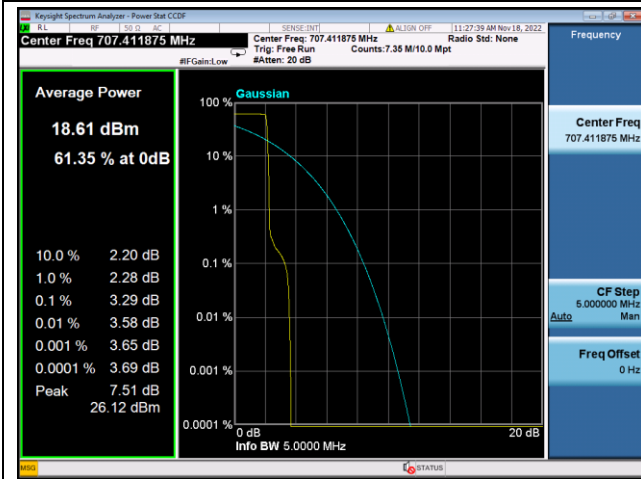

BPSK Middle channel-1@0

QPSK High channel-1@max

BPSK High channel-1@max

LTE FDD Band 5, SCS:15KHz

QPSK Low channel-12@0

BPSK Low channel-1@0

QPSK Middle channel-12@0

BPSK Middle channel-1@0

QPSK High channel-12@0

BPSK High channel-1@max

LTE FDD Band 12, SCS:3.75KHz

QPSK Low channel-1@0

BPSK Low channel-1@0

QPSK Middle channel-1@0

BPSK Middle channel-1@0

QPSK High channel-1@max

BPSK High channel-1@max

LTE FDD Band 12, SCS:15KHz

QPSK Low channel-12@0

BPSK Low channel-1@0

QPSK Middle channel-12@0

BPSK Middle channel-1@0

QPSK High channel-12@0

BPSK High channel-1@max