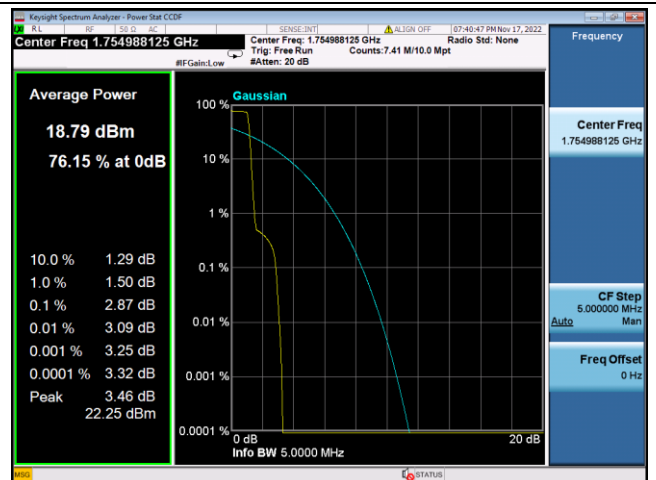

QPSK Low channel-12@0

BPSK Low channel-1@0

QPSK Middle channel-12@0

BPSK Middle channel-1@0

QPSK High channel-12@0

BPSK High channel-1@max

LTE FDD Band 4, SCS:3.75KHz

QPSK Low channel-1@0

BPSK Low channel-1@0

QPSK Middle channel-1@0

BPSK Middle channel-1@0

QPSK High channel-1@max

BPSK High channel-1@max

LTE FDD Band 4, SCS:15KHz

QPSK Low channel-12@0

BPSK Low channel-1@0

QPSK Middle channel-12@0

BPSK Middle channel-1@0

QPSK High channel-12@0

BPSK High channel-1@max

LTE FDD Band 5, SCS:3.75KHz

QPSK Low channel-1@0

BPSK Low channel-1@0

QPSK Middle channel-1@0