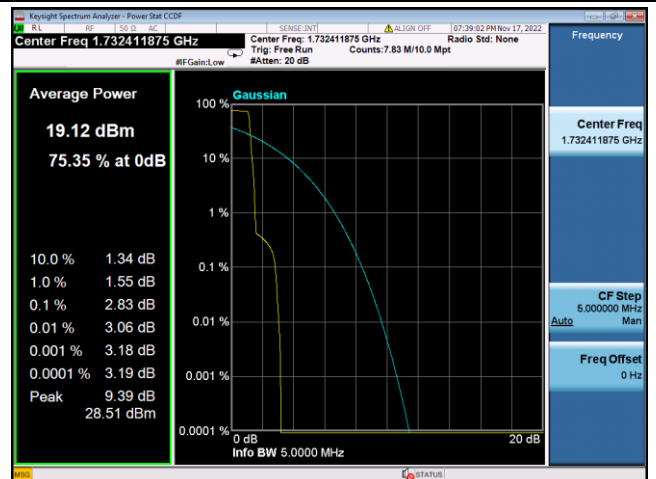

LTE FDD Band 2, SCS:3.75KHz

QPSK Low channel-1@0

BPSK Low channel-1@0

QPSK Middle channel-1@0

BPSK Middle channel-1@0

QPSK High channel-1@max

BPSK High channel-1@max

LTE FDD Band 2, SCS:15KHz

QPSK Low channel-12@0

BPSK Low channel-1@0

QPSK Middle channel-12@0

BPSK Middle channel-1@0

QPSK High channel-12@0

BPSK High channel-1@max

LTE FDD Band 4, SCS:3.75KHz

QPSK Low channel-1@0

BPSK Low channel-1@0

QPSK Middle channel-1@0

BPSK Middle channel-1@0

QPSK High channel-1@max

BPSK High channel-1@max

LTE FDD Band 4, SCS:15KHz

QPSK Low channel-12@0

BPSK Low channel-1@0