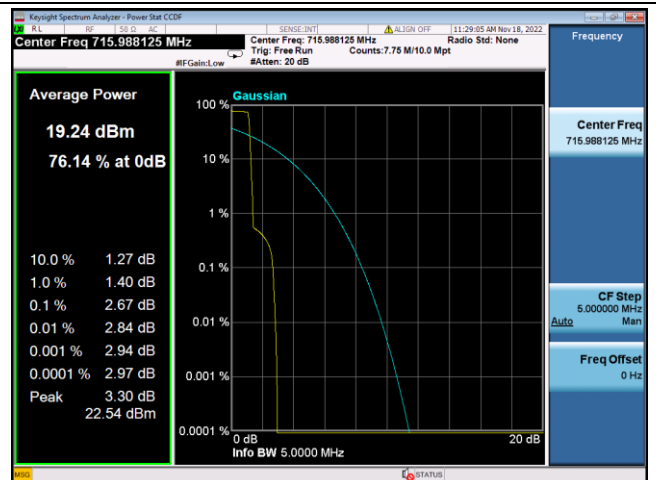

BPSK Middle channel-1@0

QPSK High channel-1@max

BPSK High channel-1@max

LTE FDD Band 5, SCS:15KHz

QPSK Low channel-12@0

BPSK Low channel-1@0

QPSK Middle channel-12@0

BPSK Middle channel-1@0

QPSK High channel-12@0

BPSK High channel-1@max

LTE FDD Band 12, SCS:3.75KHz

QPSK Low channel-1@0

BPSK Low channel-1@0

QPSK Middle channel-1@0

BPSK Middle channel-1@0

QPSK High channel-1@max

BPSK High channel-1@max

LTE FDD Band 12, SCS:15KHz

QPSK Low channel-12@0

BPSK Low channel-1@0

QPSK Middle channel-12@0

BPSK Middle channel-1@0

QPSK High channel-12@0

BPSK High channel-1@max