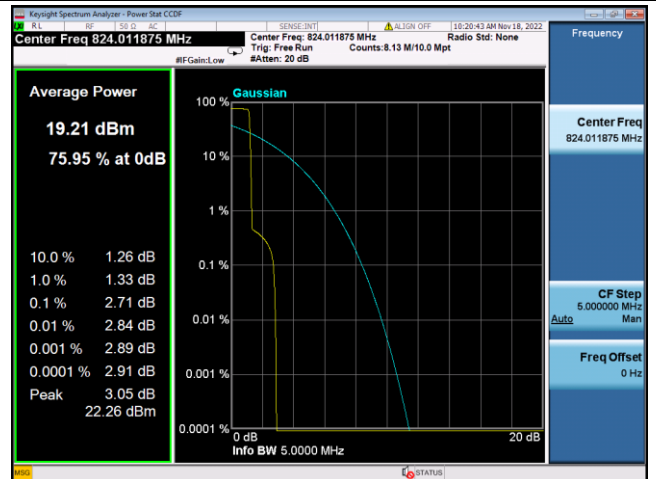

BPSK Low channel-1@0

QPSK Middle channel-1@0

BPSK Middle channel-1@0

QPSK High channel-1@max

BPSK High channel-1@max

LTE FDD Band 4, SCS:15KHz

QPSK Low channel-12@0

BPSK Low channel-1@0

QPSK Middle channel-12@0

BPSK Middle channel-1@0

QPSK High channel-12@0

BPSK High channel-1@max

LTE FDD Band 5, SCS:3.75KHz

QPSK Low channel-1@0

BPSK Low channel-1@0

QPSK Middle channel-1@0