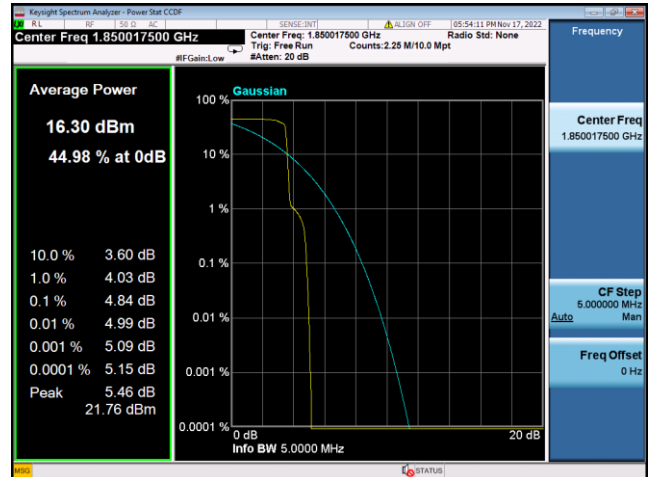

LTE FDD Band 2, SCS:3.75KHz

QPSK Low channel-1@0

BPSK Low channel-1@0

QPSK Middle channel-1@0

BPSK Middle channel-1@0

QPSK High channel-1@max

BPSK High channel-1@max

LTE FDD Band 2, SCS:15KHz

QPSK Low channel-12@0

BPSK Low channel-1@0

QPSK Middle channel-12@0

BPSK Middle channel-1@0

QPSK High channel-12@0

BPSK High channel-1@max

LTE FDD Band 4, SCS:3.75KHz

QPSK Low channel-1@0