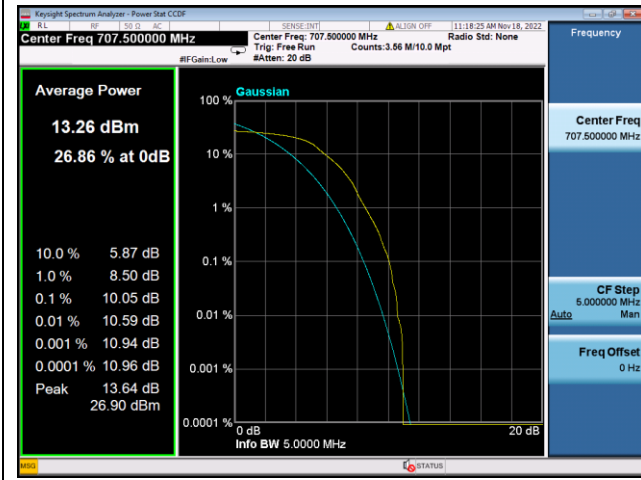

BPSK High channel-1@max

LTE FDD Band 12, SCS:15KHz

QPSK Low channel-12@0

BPSK Low channel-1@0

QPSK Middle channel-12@0

BPSK Middle channel-1@0

QPSK High channel-12@0

BPSK High channel-1@max

LTE FDD Band 13, SCS:3.75KHz

QPSK Low channel-1@0

BPSK Low channel-1@0

QPSK Middle channel-1@0

BPSK Middle channel-1@0

QPSK High channel-1@max

BPSK High channel-1@max

LTE FDD Band 13, SCS:15KHz