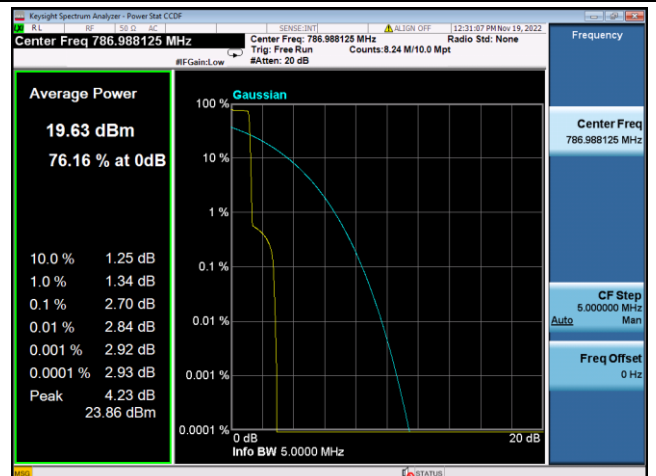

BPSK High channel-1@max

LTE FDD Band 12, SCS:15KHz

QPSK Low channel-12@0

BPSK Low channel-1@0

QPSK Middle channel-12@0

BPSK Middle channel-1@0

QPSK High channel-12@0

BPSK High channel-1@max

LTE FDD Band 13, SCS:3.75KHz

QPSK Low channel-1@0

BPSK Low channel-1@0

QPSK Middle channel-1@0

BPSK Middle channel-1@0

QPSK High channel-1@max

BPSK High channel-1@max

LTE FDD Band 13, SCS:15KHz