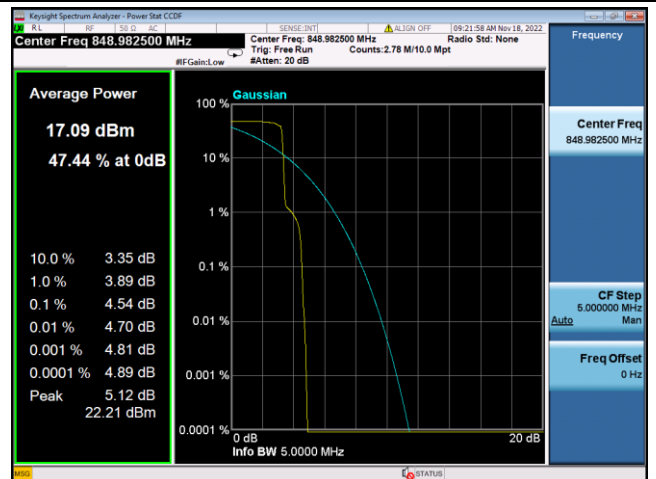

QPSK Middle channel-12@0

BPSK Middle channel-1@0

QPSK High channel-12@0

BPSK High channel-1@max

LTE FDD Band 5, SCS:3.75KHz

QPSK Low channel-1@0

BPSK Low channel-1@0

QPSK Middle channel-1@0

BPSK Middle channel-1@0

QPSK High channel-1@max

BPSK High channel-1@max

LTE FDD Band 5, SCS:15KHz

QPSK Low channel-12@0

BPSK Low channel-1@0

QPSK Middle channel-12@0

BPSK Middle channel-1@0

QPSK High channel-12@0

BPSK High channel-1@max

LTE FDD Band 12, SCS:3.75KHz

QPSK Low channel-1@0

BPSK Low channel-1@0

QPSK Middle channel-1@0

BPSK Middle channel-1@0

QPSK High channel-1@max