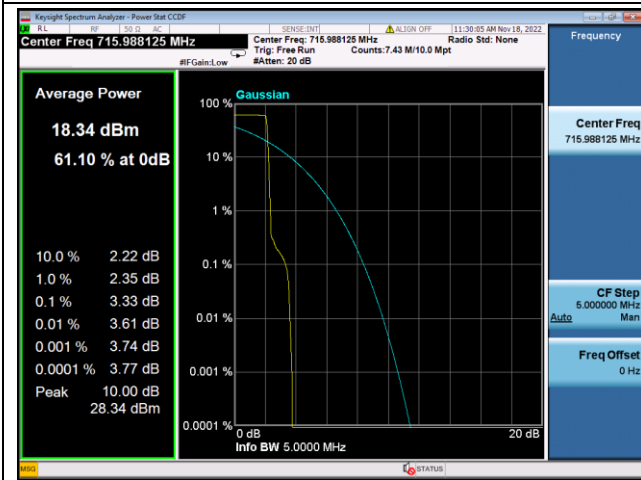

BPSK Middle channel-1@0

QPSK High channel-1@max

BPSK High channel-1@max

LTE FDD Band 5, SCS:15KHz

QPSK Low channel-12@0

BPSK Low channel-1@0

QPSK Middle channel-12@0

BPSK Middle channel-1@0

QPSK High channel-12@0

BPSK High channel-1@max

LTE FDD Band 12, SCS:3.75KHz

QPSK Low channel-1@0

BPSK Low channel-1@0

QPSK Middle channel-1@0

BPSK Middle channel-1@0

QPSK High channel-1@max