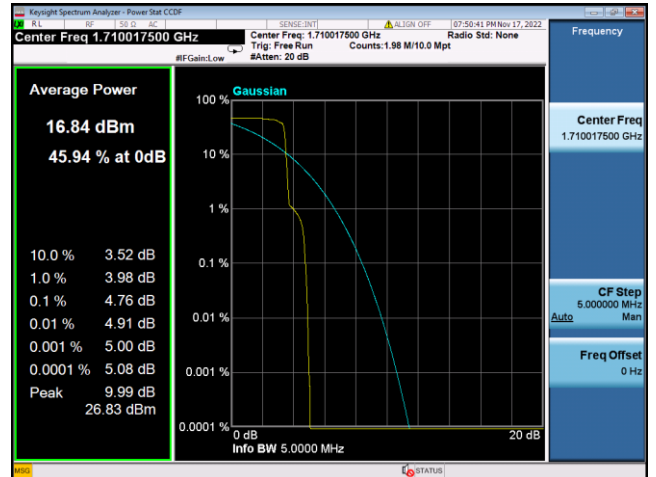

QPSK Low channel-12@0

BPSK Low channel-1@0

QPSK Middle channel-12@0

BPSK Middle channel-1@0

QPSK High channel-12@0

BPSK High channel-1@max

LTE FDD Band 4, SCS:3.75KHz

QPSK Low channel-1@0

BPSK Low channel-1@0

QPSK Middle channel-1@0

BPSK Middle channel-1@0

QPSK High channel-1@max

BPSK High channel-1@max

LTE FDD Band 4, SCS:15KHz

QPSK Low channel-12@0

BPSK Low channel-1@0

QPSK Middle channel-12@0

BPSK Middle channel-1@0

QPSK High channel-12@0

BPSK High channel-1@max

LTE FDD Band 5, SCS:3.75KHz

QPSK Low channel-1@0

BPSK Low channel-1@0

QPSK Middle channel-1@0