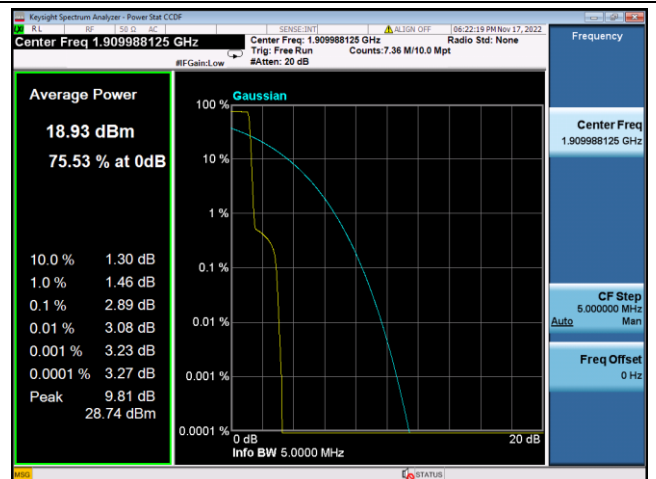

LTE FDD Band 2, SCS:3.75KHz

QPSK Low channel-1@0

BPSK Low channel-1@0

QPSK Middle channel-1@0

BPSK Middle channel-1@0

QPSK High channel-1@max

BPSK High channel-1@max

LTE FDD Band 2, SCS:15KHz

QPSK Low channel-12@0

BPSK Low channel-1@0

QPSK Middle channel-12@0

BPSK Middle channel-1@0

QPSK High channel-12@0

BPSK High channel-1@max

LTE FDD Band 4, SCS:3.75KHz

QPSK Low channel-1@0