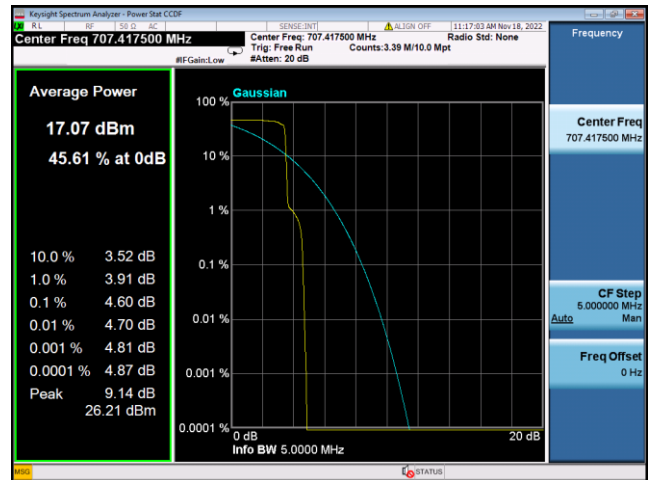

BPSK High channel-1@max

LTE FDD Band 12, SCS:15KHz

QPSK Low channel-12@0

BPSK Low channel-1@0

QPSK Middle channel-12@0

BPSK Middle channel-1@0

QPSK High channel-12@0

BPSK High channel-1@max

LTE FDD Band 13, SCS:3.75KHz

QPSK Low channel-1@0

BPSK Low channel-1@0

QPSK Middle channel-1@0

BPSK Middle channel-1@0

QPSK High channel-1@max

BPSK High channel-1@max

LTE FDD Band 13, SCS:15KHz