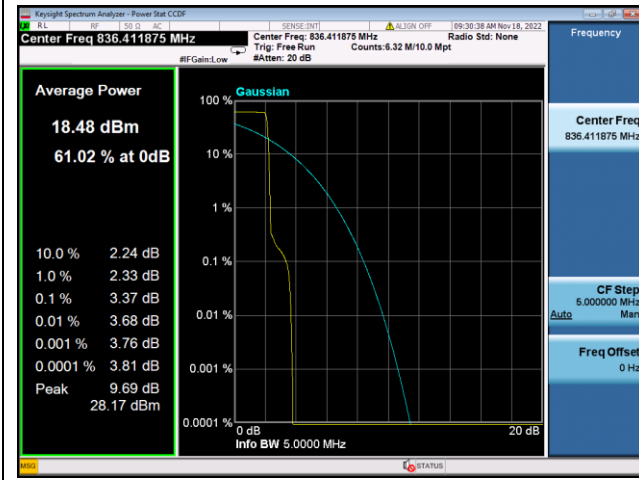

QPSK Middle channel-12@0

BPSK Middle channel-1@0

QPSK High channel-12@0

BPSK High channel-1@max

LTE FDD Band 5, SCS:3.75KHz

QPSK Low channel-1@0

BPSK Low channel-1@0

QPSK Middle channel-1@0