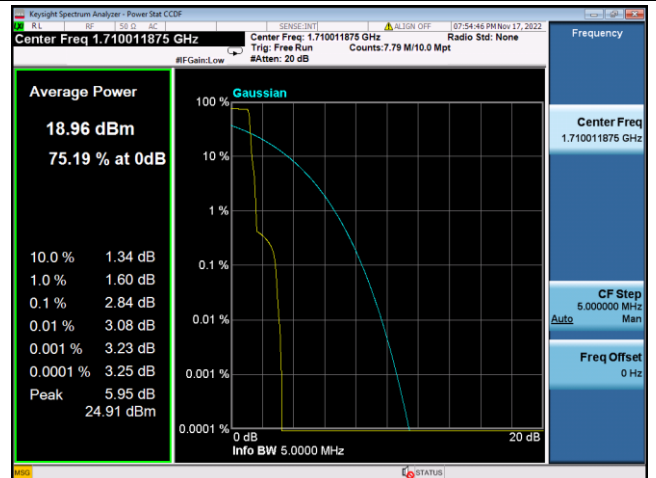

LTE FDD Band 2, SCS:3.75KHz

QPSK Low channel-1@0

BPSK Low channel-1@0

QPSK Middle channel-1@0

BPSK Middle channel-1@0

QPSK High channel-1@max

BPSK High channel-1@max

LTE FDD Band 2, SCS:15KHz

QPSK Low channel-12@0

BPSK Low channel-1@0

QPSK Middle channel-12@0

BPSK Middle channel-1@0

QPSK High channel-12@0

BPSK High channel-1@max

LTE FDD Band 4, SCS:3.75KHz

QPSK Low channel-1@0

BPSK Low channel-1@0

QPSK Middle channel-1@0

BPSK Middle channel-1@0

QPSK High channel-1@max

BPSK High channel-1@max

LTE FDD Band 4, SCS:15KHz

QPSK Low channel-12@0

BPSK Low channel-1@0