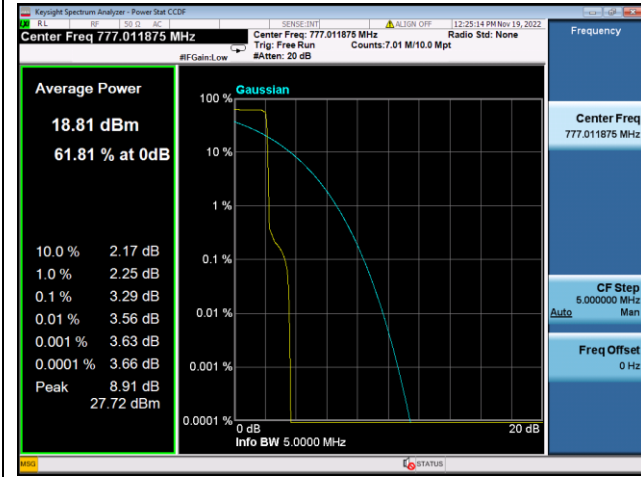

BPSK High channel-1@max

LTE FDD Band 12, SCS:15KHz

QPSK Low channel-12@0

BPSK Low channel-1@0

QPSK Middle channel-12@0

BPSK Middle channel-1@0

QPSK High channel-12@0

BPSK High channel-1@max

LTE FDD Band 13, SCS:3.75KHz

QPSK Low channel-1@0

BPSK Low channel-1@0

QPSK Middle channel-1@0

BPSK Middle channel-1@0

QPSK High channel-1@max

BPSK High channel-1@max

LTE FDD Band 13, SCS:15KHz