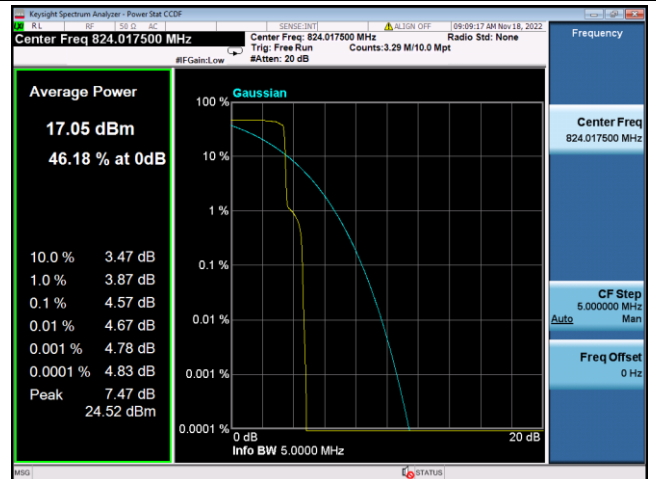

QPSK Middle channel-12@0

BPSK Middle channel-1@0

QPSK High channel-12@0

BPSK High channel-1@max

LTE FDD Band 5, SCS:3.75KHz

QPSK Low channel-1@0

BPSK Low channel-1@0

QPSK Middle channel-1@0

BPSK Middle channel-1@0

QPSK High channel-1@max

BPSK High channel-1@max

LTE FDD Band 5, SCS:15KHz

QPSK Low channel-12@0

BPSK Low channel-1@0

QPSK Middle channel-12@0

BPSK Middle channel-1@0

QPSK High channel-12@0

BPSK High channel-1@max

LTE FDD Band 12, SCS:3.75KHz

QPSK Low channel-1@0

BPSK Low channel-1@0

QPSK Middle channel-1@0

BPSK Middle channel-1@0

QPSK High channel-1@max