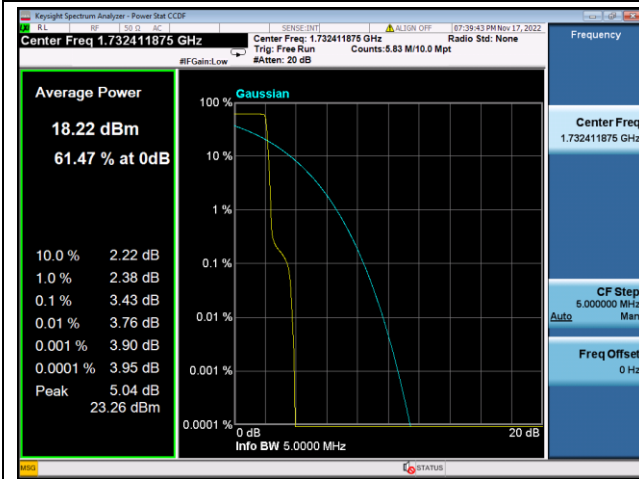

LTE FDD Band 2, SCS:3.75KHz

QPSK Low channel-1@0

BPSK Low channel-1@0

QPSK Middle channel-1@0

BPSK Middle channel-1@0

QPSK High channel-1@max

BPSK High channel-1@max

LTE FDD Band 2, SCS:15KHz

QPSK Low channel-12@0

BPSK Low channel-1@0

QPSK Middle channel-12@0

BPSK Middle channel-1@0

QPSK High channel-12@0

BPSK High channel-1@max

LTE FDD Band 4, SCS:3.75KHz

QPSK Low channel-1@0

BPSK Low channel-1@0

QPSK Middle channel-1@0

BPSK Middle channel-1@0

QPSK High channel-1@max

BPSK High channel-1@max

LTE FDD Band 4, SCS:15KHz

QPSK Low channel-12@0

BPSK Low channel-1@0