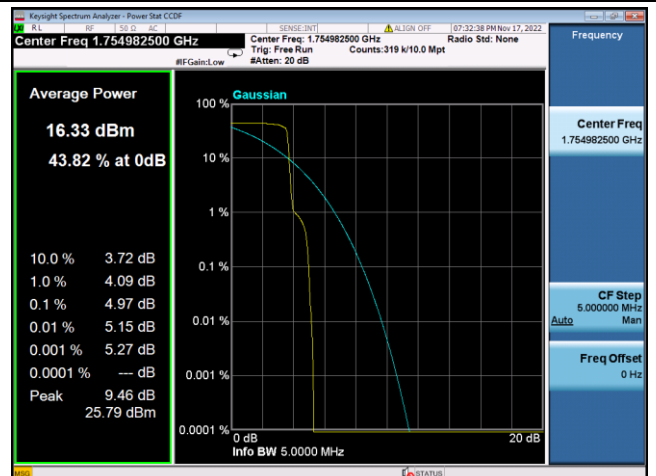

BPSK Low channel-1@0

QPSK Middle channel-1@0

BPSK Middle channel-1@0

QPSK High channel-1@max

BPSK High channel-1@max

LTE FDD Band 4, SCS:15KHz

QPSK Low channel-12@0

BPSK Low channel-1@0

QPSK Middle channel-12@0

BPSK Middle channel-1@0

QPSK High channel-12@0

BPSK High channel-1@max

LTE FDD Band 5, SCS:3.75KHz

QPSK Low channel-1@0

BPSK Low channel-1@0

QPSK Middle channel-1@0

BPSK Middle channel-1@0

QPSK High channel-1@max

BPSK High channel-1@max

LTE FDD Band 5, SCS:15KHz

QPSK Low channel-12@0

BPSK Low channel-1@0

QPSK Middle channel-12@0

BPSK Middle channel-1@0