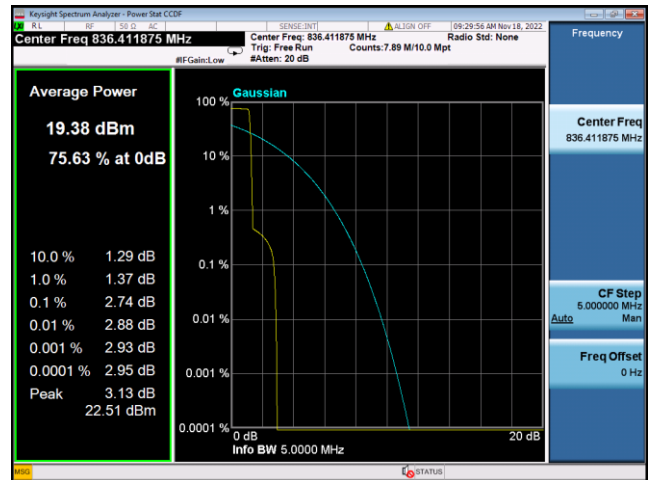

BPSK Middle channel-1@0