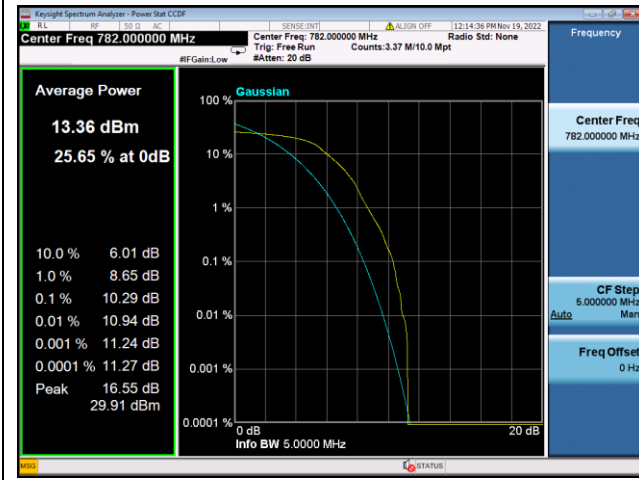

QPSK Middle channel-12@0