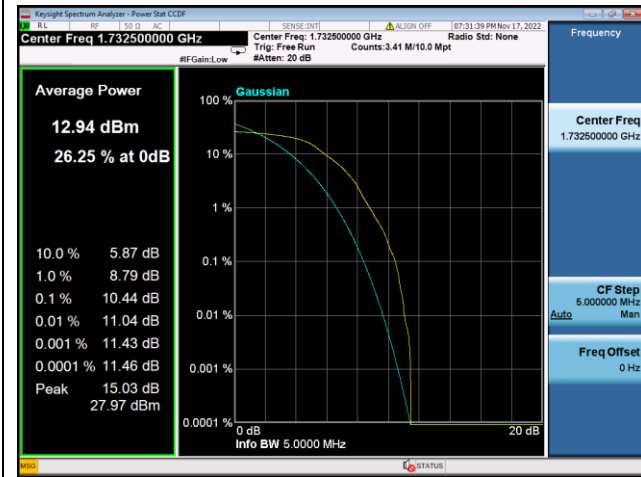

QPSK Middle channel-12@0