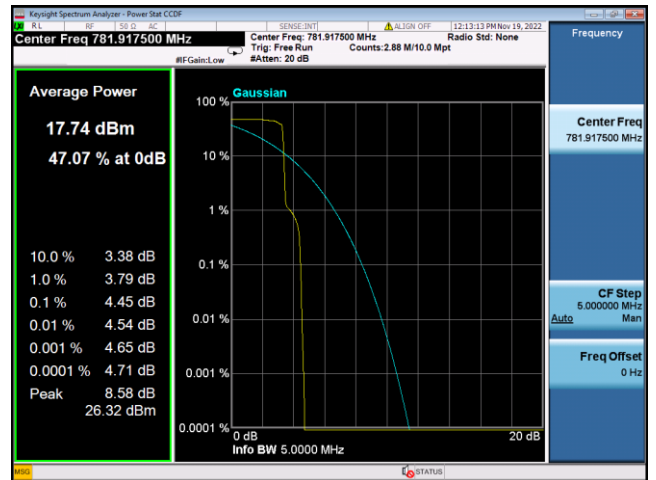

LTE FDD Band 13, SCS:3.75KHz

QPSK Low channel-1@0

BPSK Low channel-1@0

QPSK Middle channel-1@0

BPSK Middle channel-1@0

QPSK High channel-1@max

BPSK High channel-1@max

LTE FDD Band 13, SCS:15KHz

QPSK Low channel-12@0

BPSK Low channel-1@0

QPSK Middle channel-12@0

BPSK Middle channel-1@0

QPSK High channel-12@0

BPSK High channel-1@max