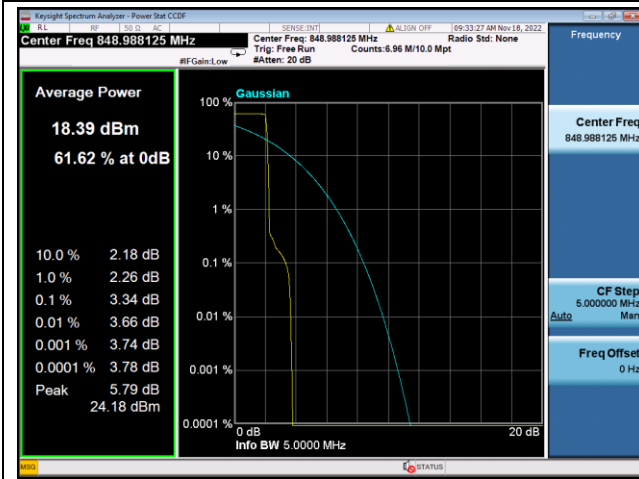

QPSK High channel-1@max