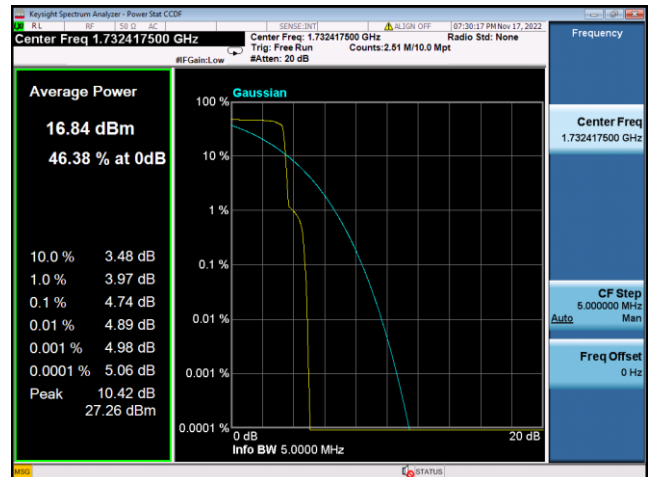

QPSK Low channel-12@0

BPSK Low channel-1@0

QPSK Middle channel-12@0

BPSK Middle channel-1@0

QPSK High channel-12@0

BPSK High channel-1@max

LTE FDD Band 4, SCS:3.75KHz

QPSK Low channel-1@0

BPSK Low channel-1@0

QPSK Middle channel-1@0

BPSK Middle channel-1@0

QPSK High channel-1@max

BPSK High channel-1@max

LTE FDD Band 4, SCS:15KHz

QPSK Low channel-12@0

BPSK Low channel-1@0

QPSK Middle channel-12@0

BPSK Middle channel-1@0

QPSK High channel-12@0

BPSK High channel-1@max

LTE FDD Band 5, SCS:3.75KHz

QPSK Low channel-1@0

BPSK Low channel-1@0

QPSK Middle channel-1@0