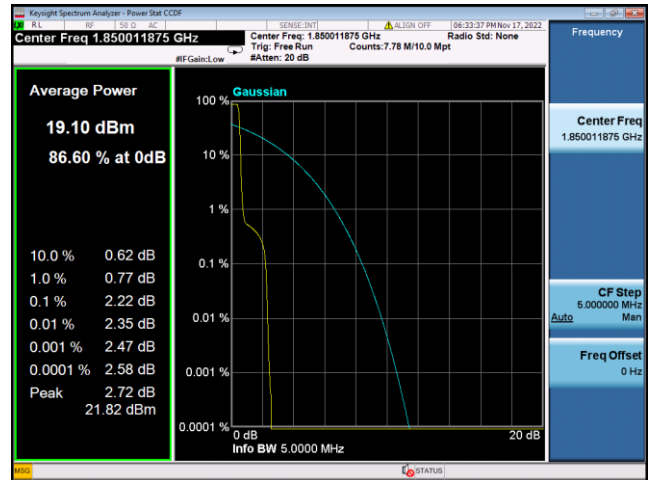

BPSK Low channel-1@0