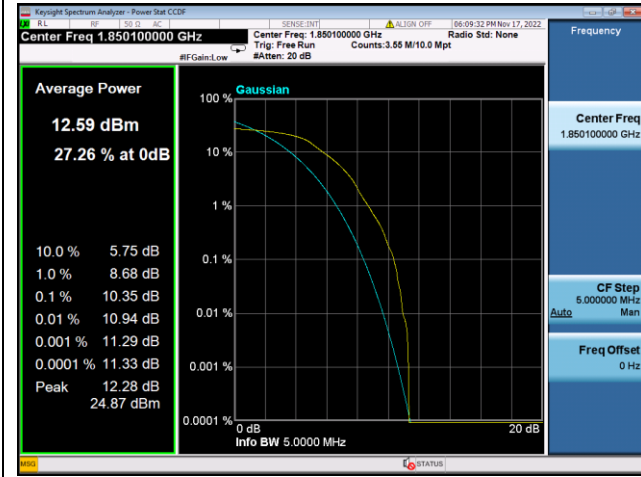

LTE FDD Band 2, SCS:15KHz

QPSK Low channel-12@0