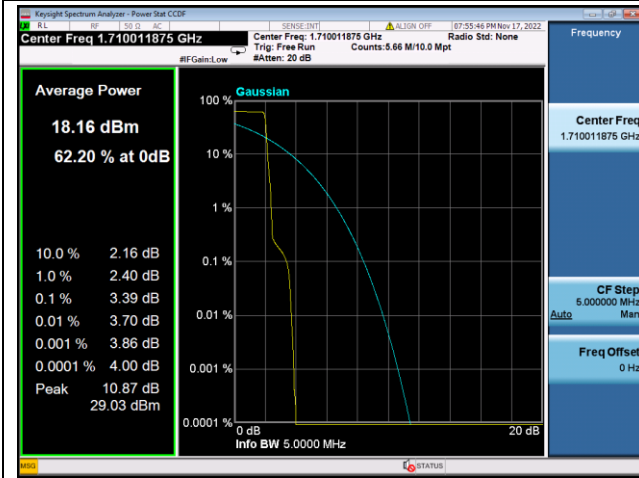

LTE FDD Band 2, SCS:3.75KHz

QPSK Low channel-1@0

BPSK Low channel-1@0

QPSK Middle channel-1@0

BPSK Middle channel-1@0

QPSK High channel-1@max

BPSK High channel-1@max

LTE FDD Band 2, SCS:15KHz

QPSK Low channel-12@0

BPSK Low channel-1@0

QPSK Middle channel-12@0

BPSK Middle channel-1@0

QPSK High channel-12@0

BPSK High channel-1@max

LTE FDD Band 4, SCS:3.75KHz

QPSK Low channel-1@0