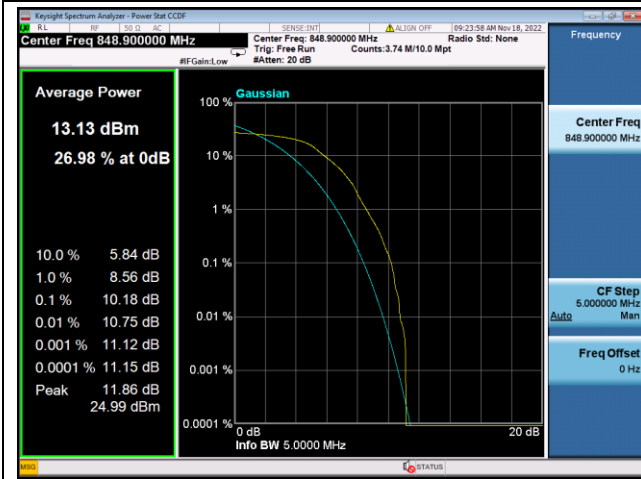

QPSK Middle channel-12@0

BPSK Middle channel-1@0

QPSK High channel-12@0

BPSK High channel-1@max

LTE FDD Band 5, SCS:3.75KHz

QPSK Low channel-1@0

BPSK Low channel-1@0

QPSK Middle channel-1@0

BPSK Middle channel-1@0

QPSK High channel-1@max

BPSK High channel-1@max

LTE FDD Band 5, SCS:15KHz

QPSK Low channel-12@0

BPSK Low channel-1@0

QPSK Middle channel-12@0

BPSK Middle channel-1@0

QPSK High channel-12@0

BPSK High channel-1@max

LTE FDD Band 12, SCS:3.75KHz

QPSK Low channel-1@0

BPSK Low channel-1@0

QPSK Middle channel-1@0

BPSK Middle channel-1@0

QPSK High channel-1@max