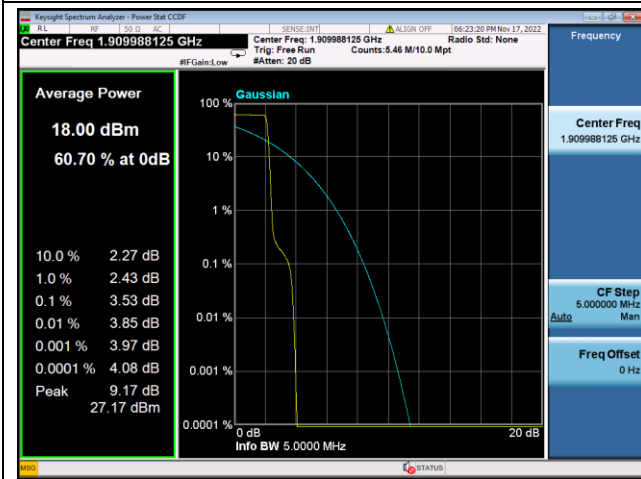

LTE FDD Band 2, SCS:3.75KHz

QPSK Low channel-1@0

BPSK Low channel-1@0

QPSK Middle channel-1@0

BPSK Middle channel-1@0

QPSK High channel-1@max

BPSK High channel-1@max

LTE FDD Band 2, SCS:15KHz

QPSK Low channel-12@0

BPSK Low channel-1@0

QPSK Middle channel-12@0

BPSK Middle channel-1@0

QPSK High channel-12@0

BPSK High channel-1@max

LTE FDD Band 4, SCS:3.75KHz

QPSK Low channel-1@0