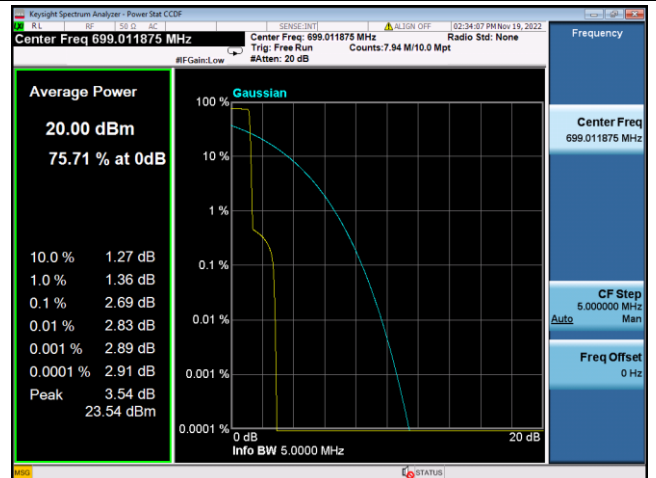

BPSK Middle channel-1@0

QPSK High channel-1@max

BPSK High channel-1@max

LTE FDD Band 5, SCS:15KHz

QPSK Low channel-12@0

BPSK Low channel-1@0

QPSK Middle channel-12@0

BPSK Middle channel-1@0

QPSK High channel-12@0

BPSK High channel-1@max

LTE FDD Band 12, SCS:3.75KHz

QPSK Low channel-1@0

BPSK Low channel-1@0

QPSK Middle channel-1@0

BPSK Middle channel-1@0

QPSK High channel-1@max

BPSK High channel-1@max

LTE FDD Band 12, SCS:15KHz

QPSK Low channel-12@0

BPSK Low channel-1@0

QPSK Middle channel-12@0

BPSK Middle channel-1@0

QPSK High channel-12@0

BPSK High channel-1@max