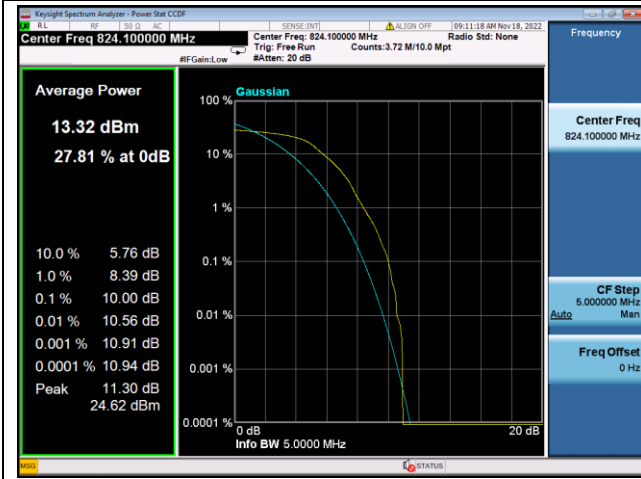

QPSK Middle channel-12@0

BPSK Middle channel-1@0

QPSK High channel-12@0

BPSK High channel-1@max

LTE FDD Band 5, SCS:3.75KHz

QPSK Low channel-1@0

BPSK Low channel-1@0

QPSK Middle channel-1@0

BPSK Middle channel-1@0

QPSK High channel-1@max

BPSK High channel-1@max

LTE FDD Band 5, SCS:15KHz

QPSK Low channel-12@0

BPSK Low channel-1@0

QPSK Middle channel-12@0

BPSK Middle channel-1@0

QPSK High channel-12@0

BPSK High channel-1@max

LTE FDD Band 12, SCS:3.75KHz

QPSK Low channel-1@0

BPSK Low channel-1@0

QPSK Middle channel-1@0

BPSK Middle channel-1@0

QPSK High channel-1@max