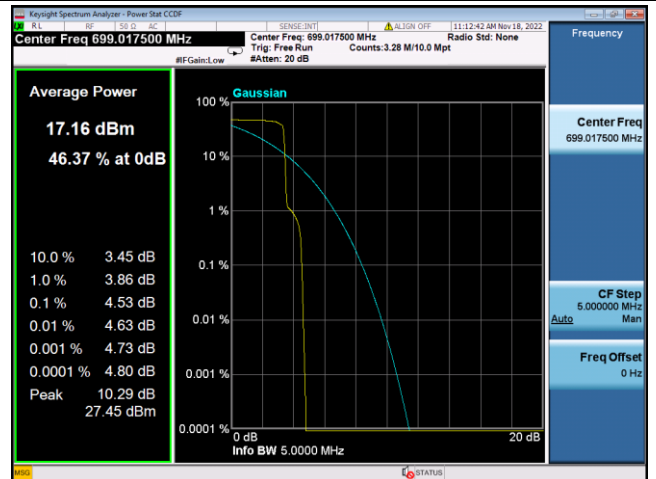

BPSK High channel-1@max

LTE FDD Band 12, SCS:15KHz

QPSK Low channel-12@0

BPSK Low channel-1@0

QPSK Middle channel-12@0

BPSK Middle channel-1@0

QPSK High channel-12@0

BPSK High channel-1@max

LTE FDD Band 13, SCS:3.75KHz

QPSK Low channel-1@0

BPSK Low channel-1@0

QPSK Middle channel-1@0

BPSK Middle channel-1@0

QPSK High channel-1@max

BPSK High channel-1@max

LTE FDD Band 13, SCS:15KHz