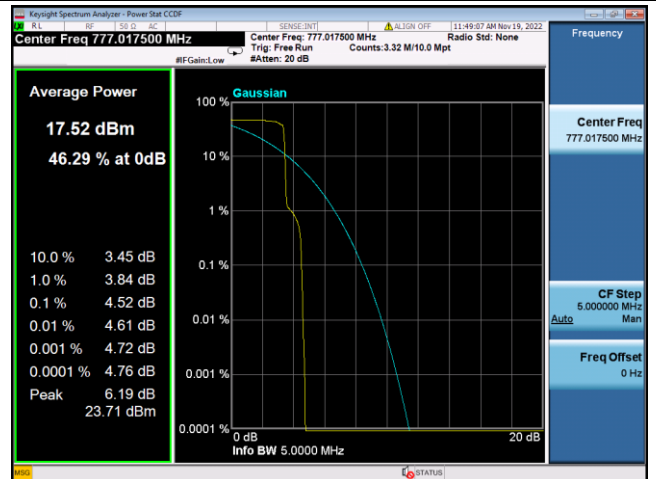

BPSK Low channel-1@0