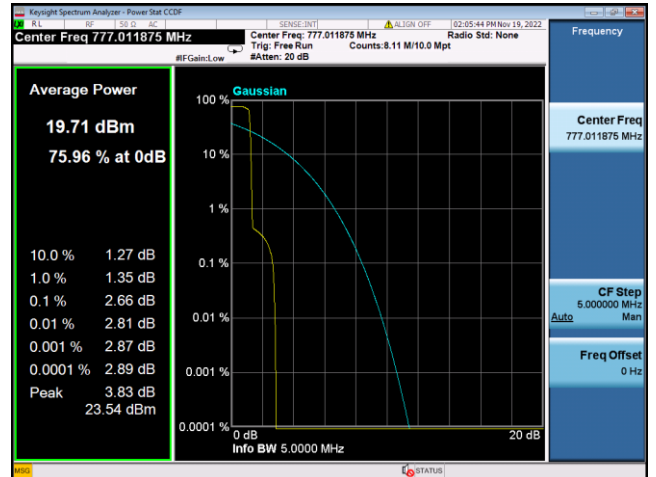

QPSK High channel-12@0

BPSK High channel-1@max

LTE FDD Band 12, SCS:3.75KHz

QPSK Low channel-1@0

BPSK Low channel-1@0

QPSK Middle channel-1@0

BPSK Middle channel-1@0

QPSK High channel-1@max

BPSK High channel-1@max

LTE FDD Band 12, SCS:15KHz

QPSK Low channel-12@0

BPSK Low channel-1@0

QPSK Middle channel-12@0

BPSK Middle channel-1@0

QPSK High channel-12@0

BPSK High channel-1@max

LTE FDD Band 13, SCS:3.75KHz

QPSK Low channel-1@0

BPSK Low channel-1@0

QPSK Middle channel-1@0

BPSK Middle channel-1@0

QPSK High channel-1@max

BPSK High channel-1@max

LTE FDD Band 13, SCS:15KHz