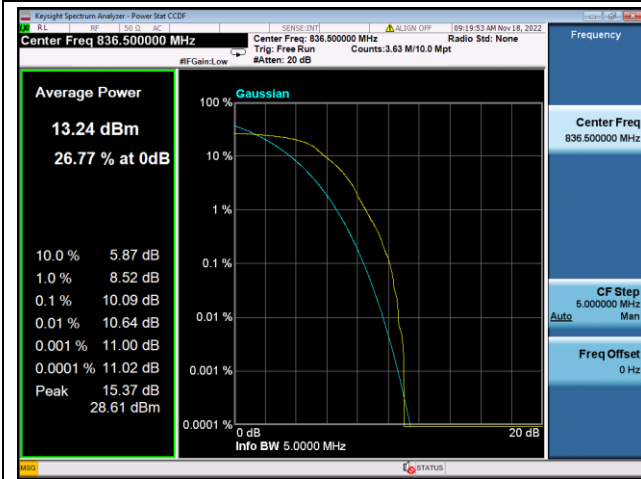

QPSK Middle channel-12@0

BPSK Middle channel-1@0

QPSK High channel-12@0

BPSK High channel-1@max

LTE FDD Band 5, SCS:3.75KHz

QPSK Low channel-1@0

BPSK Low channel-1@0

QPSK Middle channel-1@0

BPSK Middle channel-1@0

QPSK High channel-1@max

BPSK High channel-1@max

LTE FDD Band 5, SCS:15KHz

QPSK Low channel-12@0

BPSK Low channel-1@0

QPSK Middle channel-12@0

BPSK Middle channel-1@0

QPSK High channel-12@0

BPSK High channel-1@max

LTE FDD Band 12, SCS:3.75KHz

QPSK Low channel-1@0

BPSK Low channel-1@0

QPSK Middle channel-1@0

BPSK Middle channel-1@0

QPSK High channel-1@max