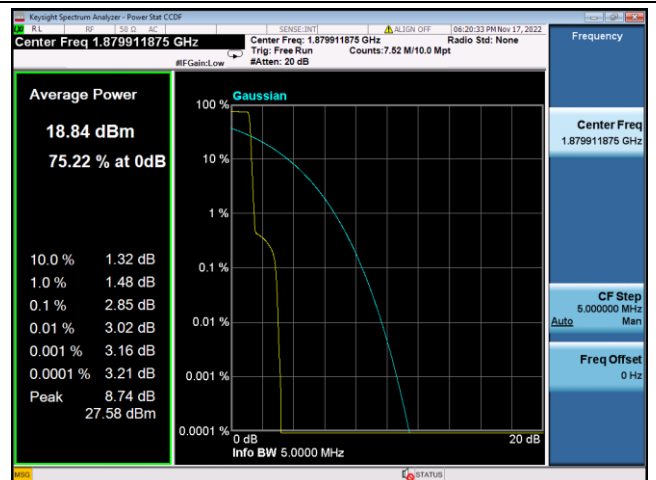

LTE FDD Band 2, SCS:3.75KHz

QPSK Low channel-1@0

BPSK Low channel-1@0

QPSK Middle channel-1@0

BPSK Middle channel-1@0

QPSK High channel-1@max

BPSK High channel-1@max

LTE FDD Band 2, SCS:15KHz

QPSK Low channel-12@0

BPSK Low channel-1@0

QPSK Middle channel-12@0

BPSK Middle channel-1@0

QPSK High channel-12@0

BPSK High channel-1@max

LTE FDD Band 4, SCS:3.75KHz

QPSK Low channel-1@0