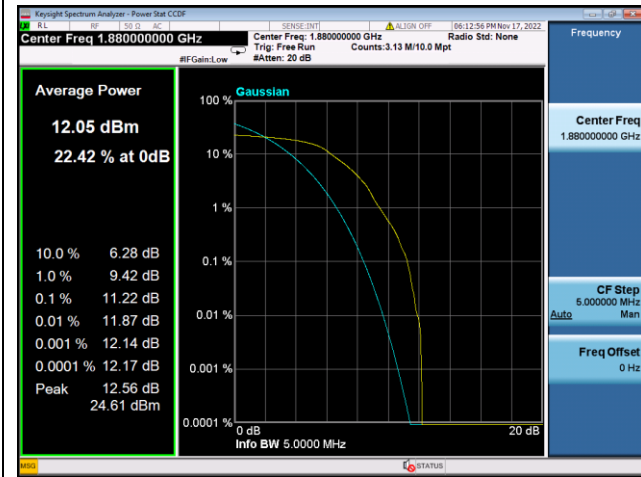

LTE FDD Band 2, SCS:3.75KHz

QPSK Low channel-1@0

BPSK Low channel-1@0

QPSK Middle channel-1@0

BPSK Middle channel-1@0

QPSK High channel-1@max

BPSK High channel-1@max

LTE FDD Band 2, SCS:15KHz

QPSK Low channel-12@0

BPSK Low channel-1@0

QPSK Middle channel-12@0

BPSK Middle channel-1@0

QPSK High channel-12@0

BPSK High channel-1@max

LTE FDD Band 4, SCS:3.75KHz

QPSK Low channel-1@0