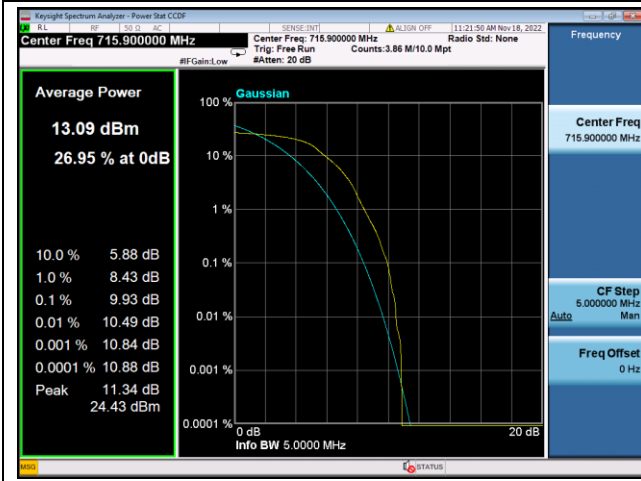

BPSK High channel-1@max

LTE FDD Band 12, SCS:15KHz

QPSK Low channel-12@0

BPSK Low channel-1@0

QPSK Middle channel-12@0

BPSK Middle channel-1@0

QPSK High channel-12@0

BPSK High channel-1@max

LTE FDD Band 13, SCS:3.75KHz

QPSK Low channel-1@0

BPSK Low channel-1@0

QPSK Middle channel-1@0

BPSK Middle channel-1@0

QPSK High channel-1@max

BPSK High channel-1@max

LTE FDD Band 13, SCS:15KHz