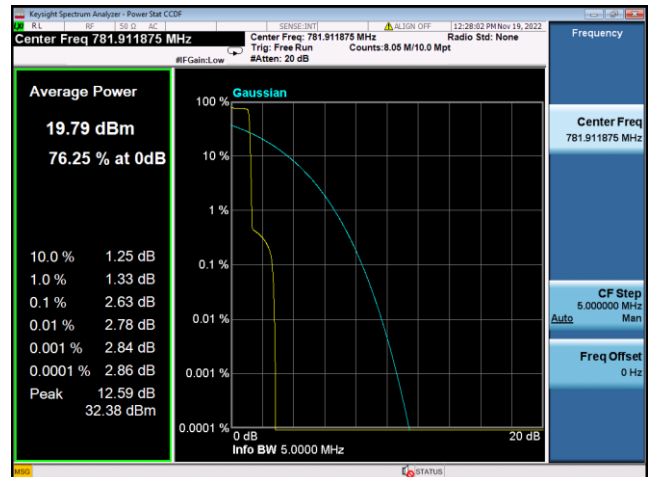

BPSK High channel-1@max

LTE FDD Band 12, SCS:15KHz

QPSK Low channel-12@0

BPSK Low channel-1@0

QPSK Middle channel-12@0

BPSK Middle channel-1@0

QPSK High channel-12@0

BPSK High channel-1@max

LTE FDD Band 13, SCS:3.75KHz

QPSK Low channel-1@0

BPSK Low channel-1@0

QPSK Middle channel-1@0

BPSK Middle channel-1@0

QPSK High channel-1@max

BPSK High channel-1@max

LTE FDD Band 13, SCS:15KHz