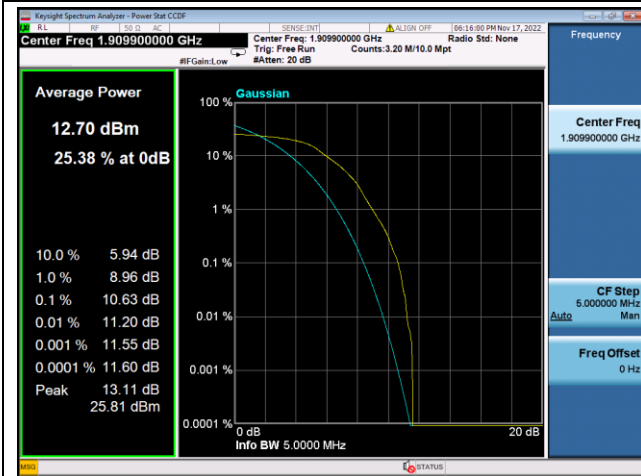

LTE FDD Band 2, SCS:3.75KHz

QPSK Low channel-1@0

BPSK Low channel-1@0

QPSK Middle channel-1@0

BPSK Middle channel-1@0

QPSK High channel-1@max

BPSK High channel-1@max

LTE FDD Band 2, SCS:15KHz

QPSK Low channel-12@0

BPSK Low channel-1@0

QPSK Middle channel-12@0

BPSK Middle channel-1@0

QPSK High channel-12@0

BPSK High channel-1@max

LTE FDD Band 4, SCS:3.75KHz

QPSK Low channel-1@0

BPSK Low channel-1@0

QPSK Middle channel-1@0

BPSK Middle channel-1@0

QPSK High channel-1@max

BPSK High channel-1@max

LTE FDD Band 4, SCS:15KHz

QPSK Low channel-12@0

BPSK Low channel-1@0