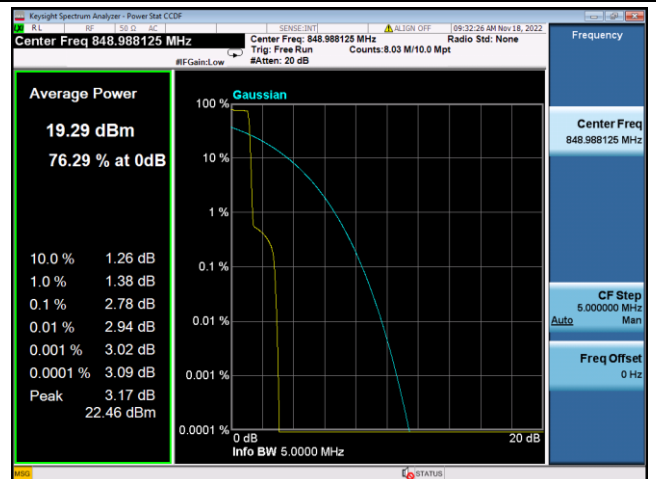

BPSK Low channel-1@0

QPSK Middle channel-1@0

BPSK Middle channel-1@0

QPSK High channel-1@max

BPSK High channel-1@max

LTE FDD Band 4, SCS:15KHz

QPSK Low channel-12@0

BPSK Low channel-1@0

QPSK Middle channel-12@0

BPSK Middle channel-1@0

QPSK High channel-12@0

BPSK High channel-1@max

LTE FDD Band 5, SCS:3.75KHz

QPSK Low channel-1@0

BPSK Low channel-1@0

QPSK Middle channel-1@0

BPSK Middle channel-1@0

QPSK High channel-1@max

BPSK High channel-1@max

LTE FDD Band 5, SCS:15KHz

QPSK Low channel-12@0

BPSK Low channel-1@0

QPSK Middle channel-12@0

BPSK Middle channel-1@0