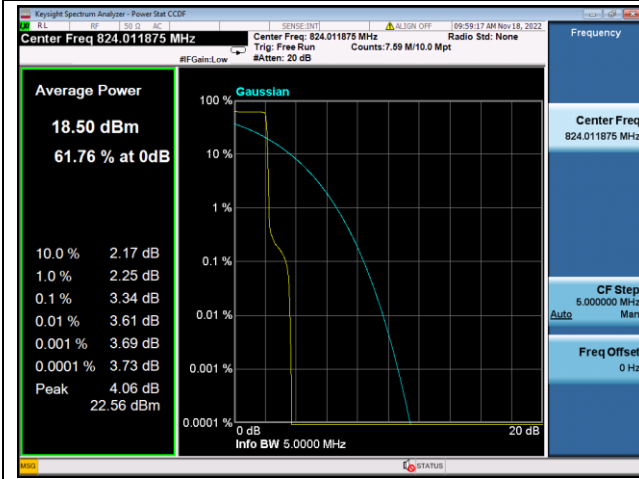

QPSK Middle channel-12@0

BPSK Middle channel-1@0

QPSK High channel-12@0

BPSK High channel-1@max

LTE FDD Band 5, SCS:3.75KHz

QPSK Low channel-1@0

BPSK Low channel-1@0

QPSK Middle channel-1@0