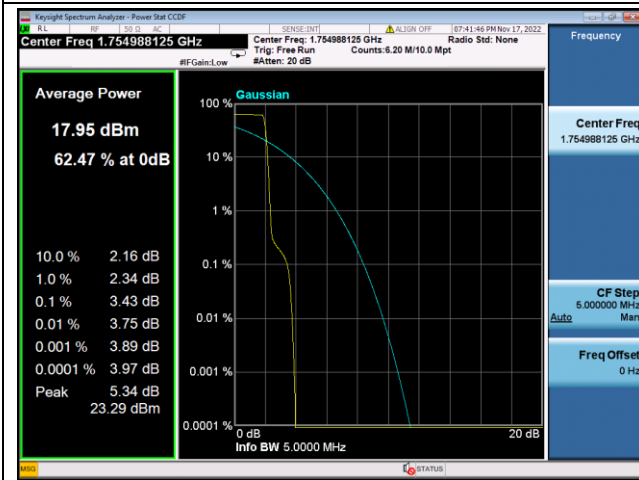

QPSK Low channel-12@0

BPSK Low channel-1@0

QPSK Middle channel-12@0

BPSK Middle channel-1@0

QPSK High channel-12@0

BPSK High channel-1@max

LTE FDD Band 4, SCS:3.75KHz

QPSK Low channel-1@0

BPSK Low channel-1@0

QPSK Middle channel-1@0

BPSK Middle channel-1@0

QPSK High channel-1@max

BPSK High channel-1@max

LTE FDD Band 4, SCS:15KHz

QPSK Low channel-12@0

BPSK Low channel-1@0

QPSK Middle channel-12@0

BPSK Middle channel-1@0

QPSK High channel-12@0

BPSK High channel-1@max

LTE FDD Band 5, SCS:3.75KHz

QPSK Low channel-1@0

BPSK Low channel-1@0

QPSK Middle channel-1@0