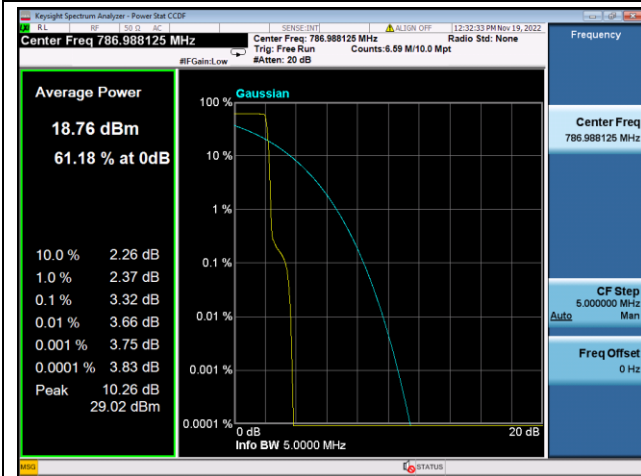

BPSK High channel-1@max

LTE FDD Band 12, SCS:15KHz

QPSK Low channel-12@0

BPSK Low channel-1@0

QPSK Middle channel-12@0

BPSK Middle channel-1@0

QPSK High channel-12@0

BPSK High channel-1@max

LTE FDD Band 13, SCS:3.75KHz

QPSK Low channel-1@0

BPSK Low channel-1@0

QPSK Middle channel-1@0

BPSK Middle channel-1@0

QPSK High channel-1@max

BPSK High channel-1@max

LTE FDD Band 13, SCS:15KHz