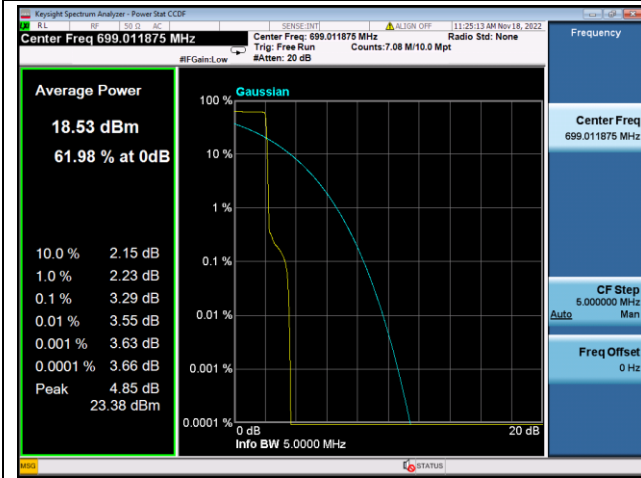

QPSK High channel-12@0

BPSK High channel-1@max

LTE FDD Band 12, SCS:3.75KHz

QPSK Low channel-1@0

BPSK Low channel-1@0

QPSK Middle channel-1@0

BPSK Middle channel-1@0

QPSK High channel-1@max