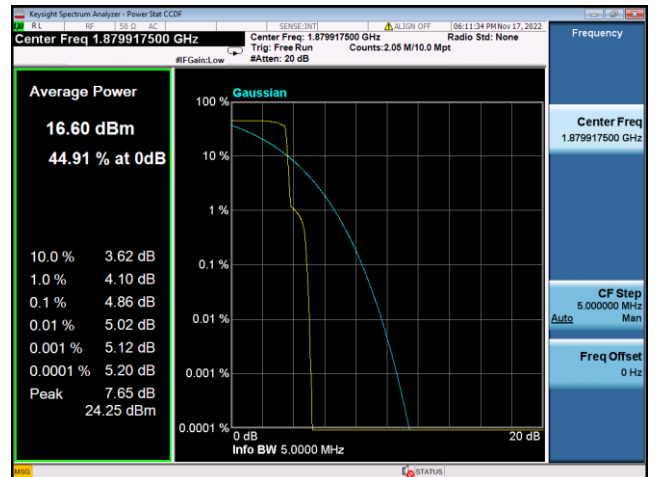

LTE FDD Band 2, SCS:3.75KHz

QPSK Low channel-1@0

BPSK Low channel-1@0

QPSK Middle channel-1@0

BPSK Middle channel-1@0

QPSK High channel-1@max

BPSK High channel-1@max

LTE FDD Band 2, SCS:15KHz

QPSK Low channel-12@0

BPSK Low channel-1@0

QPSK Middle channel-12@0

BPSK Middle channel-1@0

QPSK High channel-12@0

BPSK High channel-1@max

LTE FDD Band 4, SCS:3.75KHz

QPSK Low channel-1@0

BPSK Low channel-1@0

QPSK Middle channel-1@0

BPSK Middle channel-1@0

QPSK High channel-1@max

BPSK High channel-1@max

LTE FDD Band 4, SCS:15KHz

QPSK Low channel-12@0

BPSK Low channel-1@0