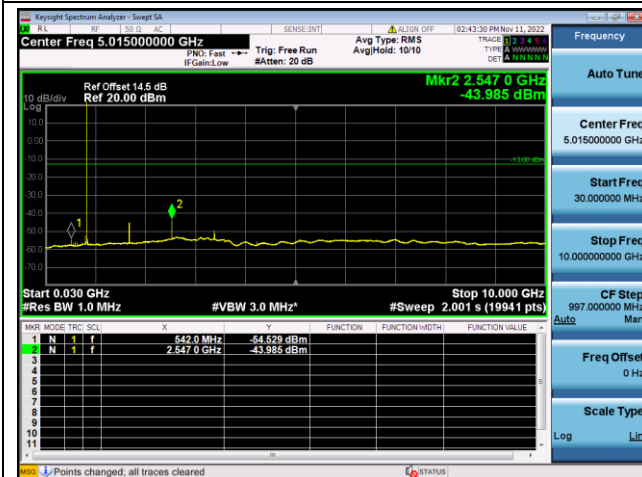

LTE FDD Band 5, SCS: 15KHz

QPSK Low channel-30MHz~10GHz

BPSK Low channel-30MHz~10GHz

QPSK Middle channel-30MHz~10GHz

BPSK Middle channel-30MHz~10GHz

QPSK High channel-30MHz~10GHz

BPSK High channel-30MHz~10GHz

LTE FDD Band 12, SCS: 3.75KHz

QPSK Low channel-30MHz~10GHz

BPSK Low channel-30MHz~10GHz

QPSK Middle channel-30MHz~10GHz

BPSK Middle channel-30MHz~10GHz

QPSK High channel-30MHz~10GHz

BPSK High channel-30MHz~10GHz

LTE FDD Band 12, SCS: 15KHz

QPSK Low channel-30MHz~10GHz

BPSK Low channel-30MHz~10GHz

QPSK Middle channel-30MHz~10GHz

BPSK Middle channel-30MHz~10GHz

QPSK High channel-30MHz~10GHz

BPSK High channel-30MHz~10GHz