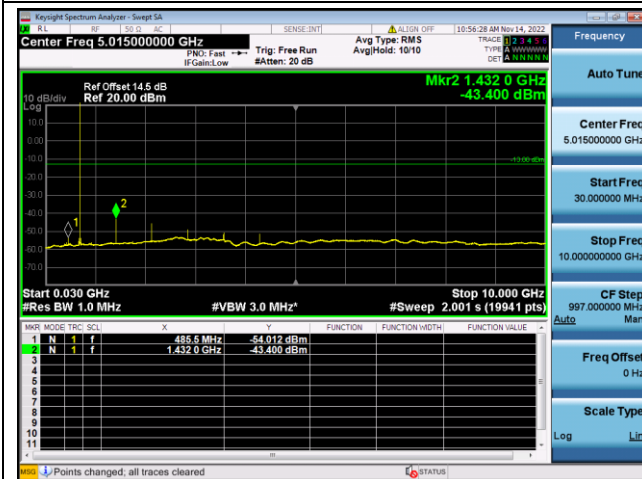

LTE FDD Band 12, SCS: 3.75KHz

QPSK Low channel-30MHz~10GHz

BPSK Low channel-30MHz~10GHz

QPSK Middle channel-30MHz~10GHz

BPSK Middle channel-30MHz~10GHz

QPSK High channel-30MHz~10GHz

BPSK High channel-30MHz~10GHz

LTE FDD Band 12, SCS: 15KHz

QPSK Low channel-30MHz~10GHz

BPSK Low channel-30MHz~10GHz

QPSK Middle channel-30MHz~10GHz

BPSK Middle channel-30MHz~10GHz

QPSK High channel-30MHz~10GHz

BPSK High channel-30MHz~10GHz

LTE FDD Band 13, SCS: 3.75KHz

QPSK Low channel-30MHz~10GHz

BPSK Low channel-30MHz~10GHz

QPSK Middle channel-30MHz~10GHz

BPSK Middle channel-30MHz~10GHz

QPSK High channel-30MHz~10GHz

BPSK High channel-30MHz~10GHz

LTE FDD Band 13, SCS: 15KHz

QPSK Low channel-30MHz~10GHz

BPSK Low channel-30MHz~10GHz

QPSK Middle channel-30MHz~10GHz

BPSK Middle channel-30MHz~10GHz

QPSK High channel-30MHz~10GHz

BPSK High channel-30MHz~10GHz