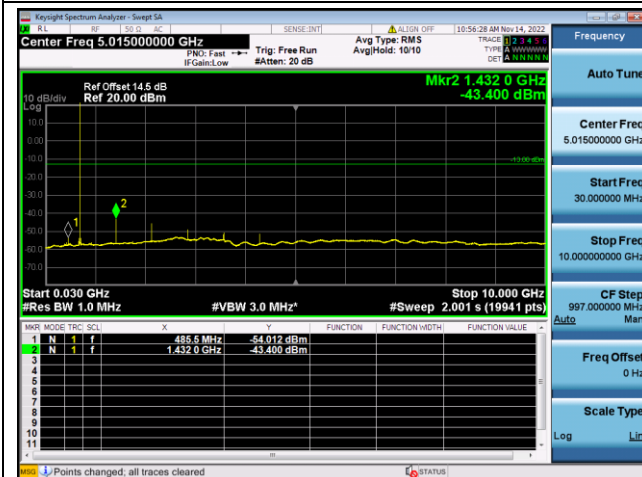

LTE FDD Band 5, SCS: 15KHz

QPSK Low channel-30MHz~10GHz

BPSK Low channel-30MHz~10GHz

QPSK Middle channel-30MHz~10GHz

BPSK Middle channel-30MHz~10GHz

QPSK High channel-30MHz~10GHz

BPSK High channel-30MHz~10GHz

LTE FDD Band 12, SCS: 3.75KHz

QPSK Low channel-30MHz~10GHz

BPSK Low channel-30MHz~10GHz

QPSK Middle channel-30MHz~10GHz

BPSK Middle channel-30MHz~10GHz

QPSK High channel-30MHz~10GHz

BPSK High channel-30MHz~10GHz

LTE FDD Band 12, SCS: 15KHz

QPSK Low channel-30MHz~10GHz

BPSK Low channel-30MHz~10GHz

QPSK Middle channel-30MHz~10GHz

BPSK Middle channel-30MHz~10GHz

QPSK High channel-30MHz~10GHz

BPSK High channel-30MHz~10GHz

LTE FDD Band 13, SCS: 3.75KHz

QPSK Low channel-30MHz~10GHz

BPSK Low channel-30MHz~10GHz

QPSK Middle channel-30MHz~10GHz

BPSK Middle channel-30MHz~10GHz

QPSK High channel-30MHz~10GHz

BPSK High channel-30MHz~10GHz