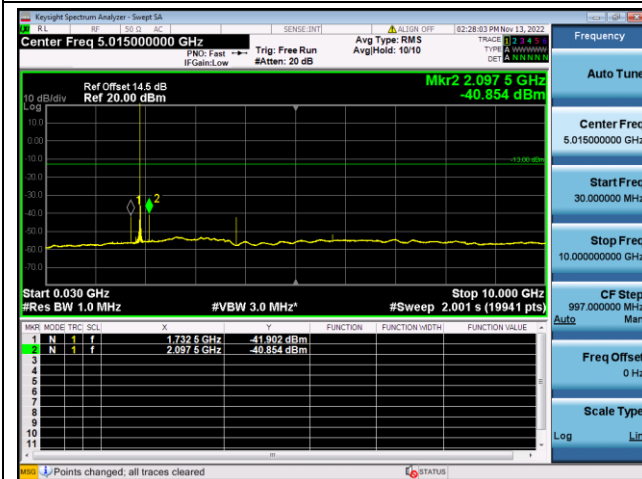

LTE FDD Band 25, SCS: 3.75KHz

QPSK Low channel-30MHz~10GHz

QPSK Low channel-10GHz~20GHz

QPSK Middle channel-30MHz~10GHz

QPSK Middle channel-10GHz~20GHz

QPSK High channel-30MHz~10GHz

QPSK High channel-10GHz~20GHz

LTE FDD Band 25, SCS: 3.75KHz

BPSK Low channel-30MHz~10GHz

BPSK Low channel-10GHz~20GHz

BPSK Middle channel-30MHz~10GHz

BPSK Middle channel-10GHz~20GHz

BPSK High channel-30MHz~10GHz

BPSK High channel-10GHz~20GHz

LTE FDD Band 25, SCS: 15KHz

QPSK Low channel-30MHz~10GHz

QPSK Low channel-10GHz~20GHz

QPSK Middle channel-30MHz~10GHz

QPSK Middle channel-10GHz~20GHz

QPSK High channel-30MHz~10GHz

QPSK High channel-10GHz~20GHz