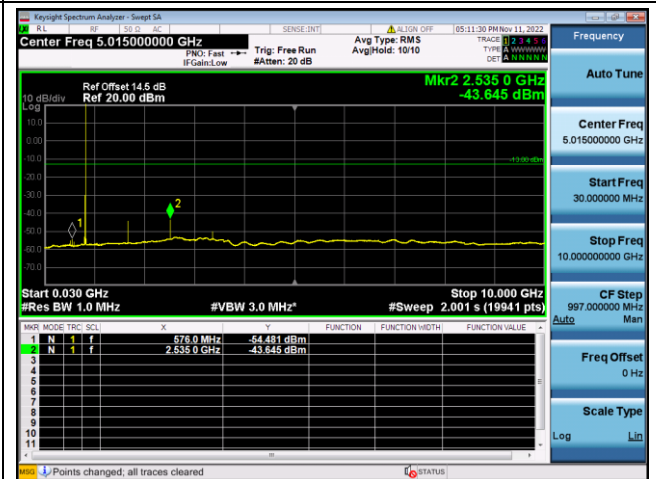

LTE FDD Band 19, SCS: 3.75KHz

QPSK Low channel-30MHz~10GHz

BPSK Low channel-30MHz~10GHz

QPSK Middle channel-30MHz~10GHz

BPSK Middle channel-30MHz~10GHz

QPSK High channel-30MHz~10GHz

BPSK High channel-30MHz~10GHz

LTE FDD Band 19, SCS: 15KHz

QPSK Low channel-30MHz~10GHz

BPSK Low channel-30MHz~10GHz

QPSK Middle channel-30MHz~10GHz

BPSK Middle channel-30MHz~10GHz

QPSK High channel-30MHz~10GHz

BPSK High channel-30MHz~10GHz

LTE FDD Band 25, SCS: 3.75KHz

QPSK Low channel-30MHz~10GHz

QPSK Low channel-10GHz~20GHz

QPSK Middle channel-30MHz~10GHz

QPSK Middle channel-10GHz~20GHz

QPSK High channel-30MHz~10GHz

QPSK High channel-10GHz~20GHz