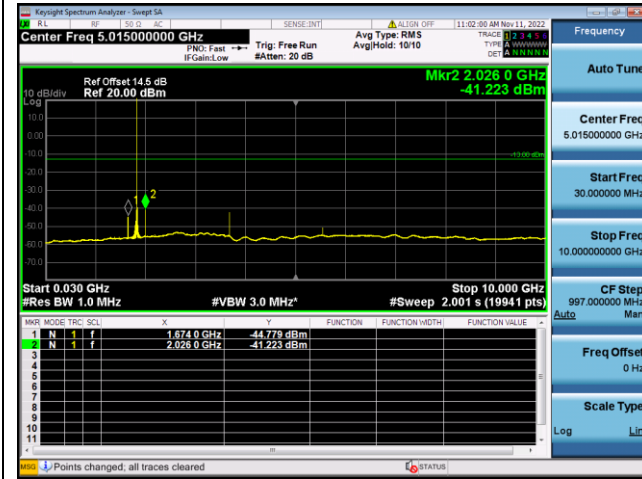

LTE FDD Band 19, SCS: 3.75KHz

QPSK Low channel-30MHz~10GHz

BPSK Low channel-30MHz~10GHz

QPSK Middle channel-30MHz~10GHz

BPSK Middle channel-30MHz~10GHz

QPSK High channel-30MHz~10GHz

BPSK High channel-30MHz~10GHz

LTE FDD Band 19, SCS: 15KHz

QPSK Low channel-30MHz~10GHz

BPSK Low channel-30MHz~10GHz

QPSK Middle channel-30MHz~10GHz

BPSK Middle channel-30MHz~10GHz

QPSK High channel-30MHz~10GHz

BPSK High channel-30MHz~10GHz

LTE FDD Band 25, SCS: 3.75KHz

QPSK Low channel-30MHz~10GHz

QPSK Low channel-10GHz~20GHz

QPSK Middle channel-30MHz~10GHz

QPSK Middle channel-10GHz~20GHz

QPSK High channel-30MHz~10GHz

QPSK High channel-10GHz~20GHz