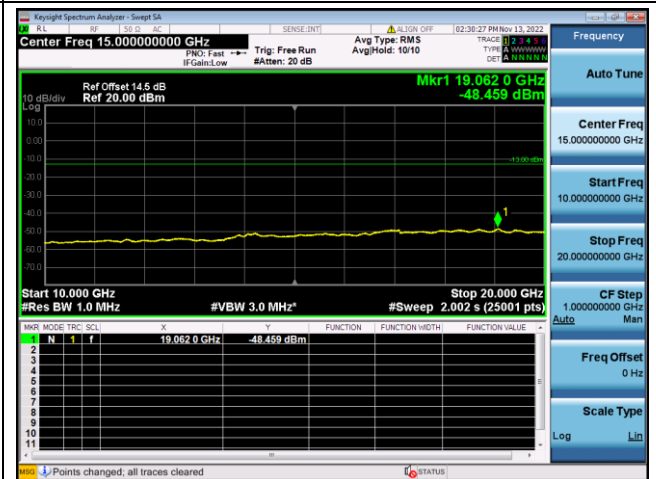

LTE FDD Band 19, SCS: 15KHz

QPSK Low channel-30MHz~10GHz

BPSK Low channel-30MHz~10GHz

QPSK Middle channel-30MHz~10GHz

BPSK Middle channel-30MHz~10GHz

QPSK High channel-30MHz~10GHz

BPSK High channel-30MHz~10GHz

LTE FDD Band 25, SCS: 3.75KHz

QPSK Low channel-30MHz~10GHz

QPSK Low channel-10GHz~20GHz

QPSK Middle channel-30MHz~10GHz

QPSK Middle channel-10GHz~20GHz

QPSK High channel-30MHz~10GHz

QPSK High channel-10GHz~20GHz

LTE FDD Band 25, SCS: 3.75KHz

BPSK Low channel-30MHz~10GHz

BPSK Low channel-10GHz~20GHz

BPSK Middle channel-30MHz~10GHz

BPSK Middle channel-10GHz~20GHz

BPSK High channel-30MHz~10GHz

BPSK High channel-10GHz~20GHz