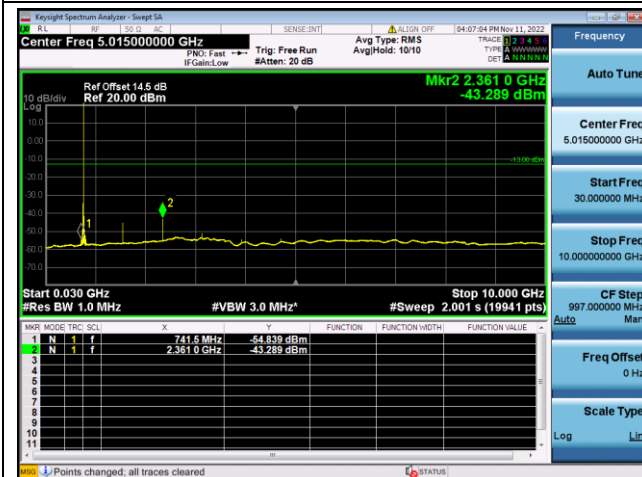

LTE FDD Band 12, SCS: 15KHz

QPSK Low channel-30MHz~10GHz

BPSK Low channel-30MHz~10GHz

QPSK Middle channel-30MHz~10GHz

BPSK Middle channel-30MHz~10GHz

QPSK High channel-30MHz~10GHz

BPSK High channel-30MHz~10GHz

LTE FDD Band 13, SCS: 3.75KHz

QPSK Low channel-30MHz~10GHz

BPSK Low channel-30MHz~10GHz

QPSK Middle channel-30MHz~10GHz

BPSK Middle channel-30MHz~10GHz

QPSK High channel-30MHz~10GHz

BPSK High channel-30MHz~10GHz

LTE FDD Band 13, SCS: 15KHz

QPSK Low channel-30MHz~10GHz

BPSK Low channel-30MHz~10GHz

QPSK Middle channel-30MHz~10GHz

BPSK Middle channel-30MHz~10GHz

QPSK High channel-30MHz~10GHz

BPSK High channel-30MHz~10GHz