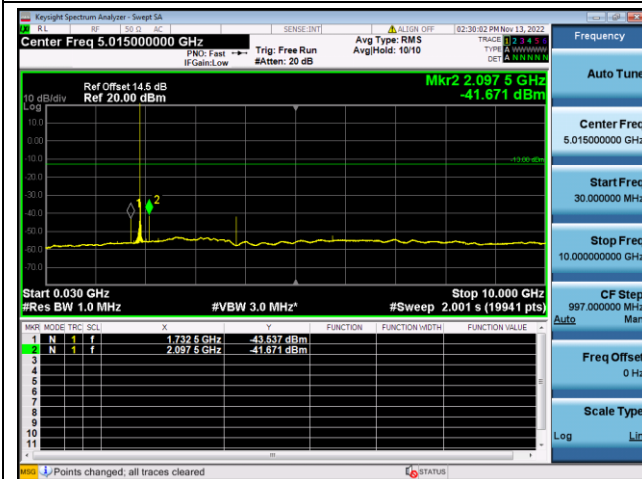

LTE FDD Band 19, SCS: 15KHz

QPSK Low channel-30MHz~10GHz

BPSK Low channel-30MHz~10GHz

QPSK Middle channel-30MHz~10GHz

BPSK Middle channel-30MHz~10GHz

QPSK High channel-30MHz~10GHz

BPSK High channel-30MHz~10GHz

LTE FDD Band 25, SCS: 3.75KHz

QPSK Low channel-30MHz~10GHz

QPSK Low channel-10GHz~20GHz

QPSK Middle channel-30MHz~10GHz

QPSK Middle channel-10GHz~20GHz

QPSK High channel-30MHz~10GHz

QPSK High channel-10GHz~20GHz

LTE FDD Band 25, SCS: 3.75KHz

BPSK Low channel-30MHz~10GHz

BPSK Low channel-10GHz~20GHz

BPSK Middle channel-30MHz~10GHz

BPSK Middle channel-10GHz~20GHz

BPSK High channel-30MHz~10GHz

BPSK High channel-10GHz~20GHz