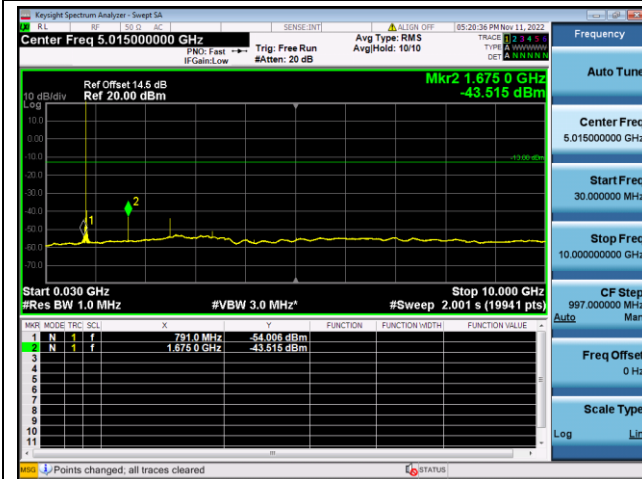

LTE FDD Band 13, SCS: 15KHz

QPSK Low channel-30MHz~10GHz

BPSK Low channel-30MHz~10GHz

QPSK Middle channel-30MHz~10GHz

BPSK Middle channel-30MHz~10GHz

QPSK High channel-30MHz~10GHz

BPSK High channel-30MHz~10GHz

LTE FDD Band 19, SCS: 3.75KHz

QPSK Low channel-30MHz~10GHz

BPSK Low channel-30MHz~10GHz

QPSK Middle channel-30MHz~10GHz

BPSK Middle channel-30MHz~10GHz

QPSK High channel-30MHz~10GHz

BPSK High channel-30MHz~10GHz

LTE FDD Band 19, SCS: 15KHz

QPSK Low channel-30MHz~10GHz

BPSK Low channel-30MHz~10GHz

QPSK Middle channel-30MHz~10GHz

BPSK Middle channel-30MHz~10GHz

QPSK High channel-30MHz~10GHz

BPSK High channel-30MHz~10GHz