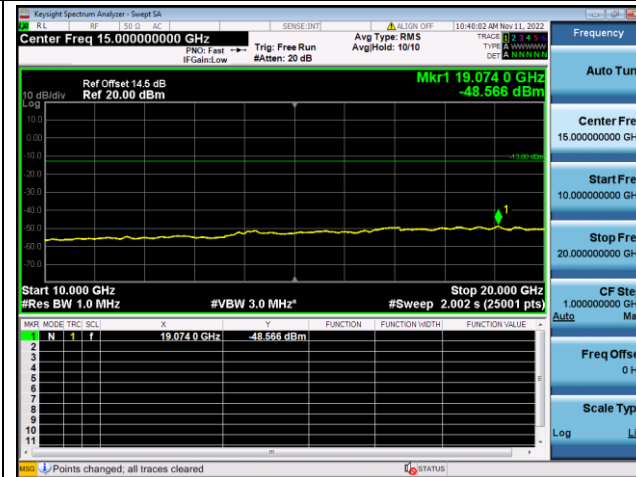

LTE FDD Band 25, SCS: 3.75KHz

BPSK Low channel-30MHz~10GHz

BPSK Low channel-10GHz~20GHz

BPSK Middle channel-30MHz~10GHz

BPSK Middle channel-10GHz~20GHz

BPSK High channel-30MHz~10GHz

BPSK High channel-10GHz~20GHz

LTE FDD Band 25, SCS: 15KHz

QPSK Low channel-30MHz~10GHz

QPSK Low channel-10GHz~20GHz

QPSK Middle channel-30MHz~10GHz

QPSK Middle channel-10GHz~20GHz

QPSK High channel-30MHz~10GHz

QPSK High channel-10GHz~20GHz