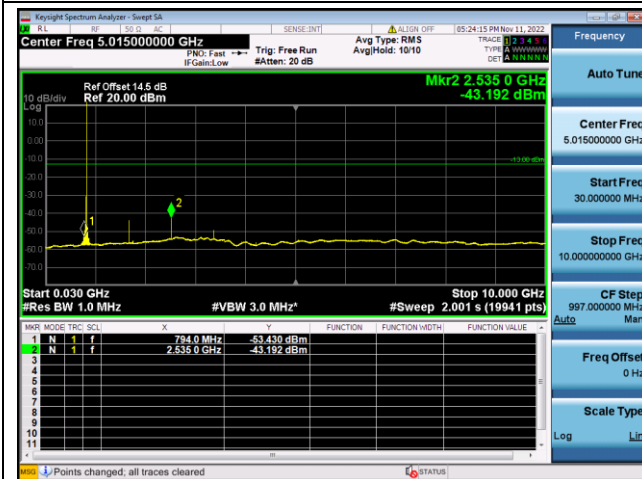

LTE FDD Band 13, SCS: 15KHz

QPSK Low channel-30MHz~10GHz

BPSK Low channel-30MHz~10GHz

QPSK Middle channel-30MHz~10GHz

BPSK Middle channel-30MHz~10GHz

QPSK High channel-30MHz~10GHz

BPSK High channel-30MHz~10GHz

LTE FDD Band 19, SCS: 3.75KHz

QPSK Low channel-30MHz~10GHz

BPSK Low channel-30MHz~10GHz

QPSK Middle channel-30MHz~10GHz

BPSK Middle channel-30MHz~10GHz

QPSK High channel-30MHz~10GHz

BPSK High channel-30MHz~10GHz

LTE FDD Band 19, SCS: 15KHz

QPSK Low channel-30MHz~10GHz

BPSK Low channel-30MHz~10GHz

QPSK Middle channel-30MHz~10GHz

BPSK Middle channel-30MHz~10GHz

QPSK High channel-30MHz~10GHz

BPSK High channel-30MHz~10GHz