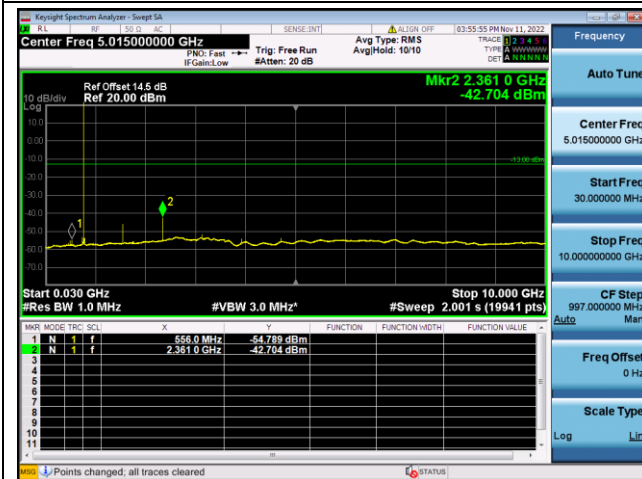

LTE FDD Band 13, SCS: 3.75KHz

QPSK Low channel-30MHz~10GHz

BPSK Low channel-30MHz~10GHz

QPSK Middle channel-30MHz~10GHz

BPSK Middle channel-30MHz~10GHz

QPSK High channel-30MHz~10GHz

BPSK High channel-30MHz~10GHz

LTE FDD Band 13, SCS: 15KHz

QPSK Low channel-30MHz~10GHz

BPSK Low channel-30MHz~10GHz

QPSK Middle channel-30MHz~10GHz

BPSK Middle channel-30MHz~10GHz

QPSK High channel-30MHz~10GHz

BPSK High channel-30MHz~10GHz

LTE FDD Band 19, SCS: 3.75KHz

QPSK Low channel-30MHz~10GHz

BPSK Low channel-30MHz~10GHz

QPSK Middle channel-30MHz~10GHz

BPSK Middle channel-30MHz~10GHz

QPSK High channel-30MHz~10GHz

BPSK High channel-30MHz~10GHz