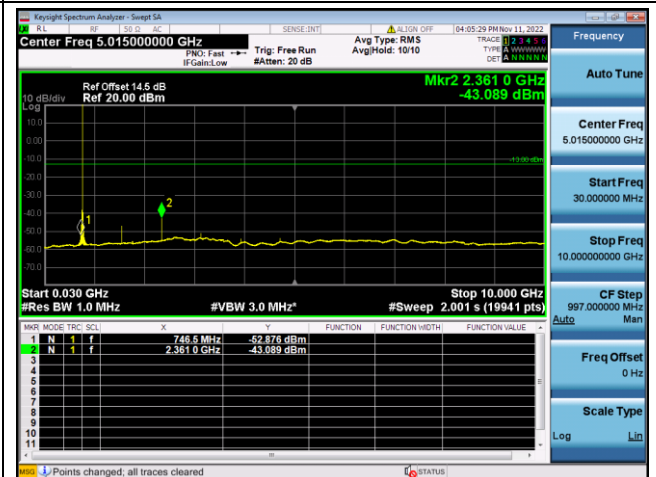

LTE FDD Band 12, SCS: 15KHz

QPSK Low channel-30MHz~10GHz

BPSK Low channel-30MHz~10GHz

QPSK Middle channel-30MHz~10GHz

BPSK Middle channel-30MHz~10GHz

QPSK High channel-30MHz~10GHz

BPSK High channel-30MHz~10GHz

LTE FDD Band 13, SCS: 3.75KHz

QPSK Low channel-30MHz~10GHz

BPSK Low channel-30MHz~10GHz

QPSK Middle channel-30MHz~10GHz

BPSK Middle channel-30MHz~10GHz

QPSK High channel-30MHz~10GHz

BPSK High channel-30MHz~10GHz

LTE FDD Band 13, SCS: 15KHz

QPSK Low channel-30MHz~10GHz

BPSK Low channel-30MHz~10GHz

QPSK Middle channel-30MHz~10GHz

BPSK Middle channel-30MHz~10GHz

QPSK High channel-30MHz~10GHz

BPSK High channel-30MHz~10GHz