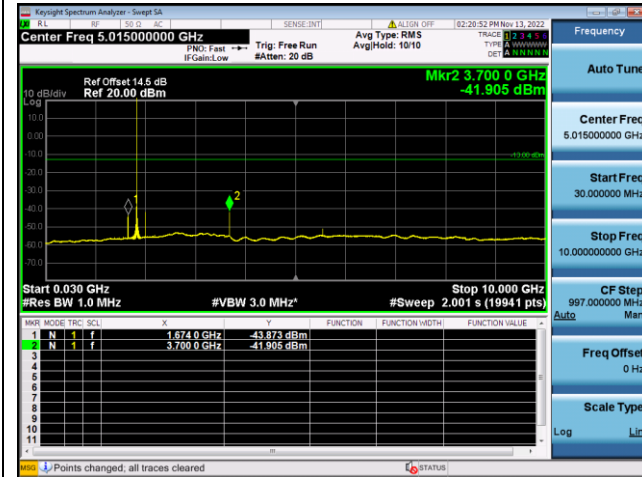

LTE FDD Band 19, SCS: 15KHz

QPSK Low channel-30MHz~10GHz

BPSK Low channel-30MHz~10GHz

QPSK Middle channel-30MHz~10GHz

BPSK Middle channel-30MHz~10GHz

QPSK High channel-30MHz~10GHz

BPSK High channel-30MHz~10GHz

LTE FDD Band 25, SCS: 3.75KHz

QPSK Low channel-30MHz~10GHz

QPSK Low channel-10GHz~20GHz

QPSK Middle channel-30MHz~10GHz

QPSK Middle channel-10GHz~20GHz

QPSK High channel-30MHz~10GHz

QPSK High channel-10GHz~20GHz

LTE FDD Band 25, SCS: 3.75KHz

BPSK Low channel-30MHz~10GHz

BPSK Low channel-10GHz~20GHz

BPSK Middle channel-30MHz~10GHz

BPSK Middle channel-10GHz~20GHz

BPSK High channel-30MHz~10GHz

BPSK High channel-10GHz~20GHz