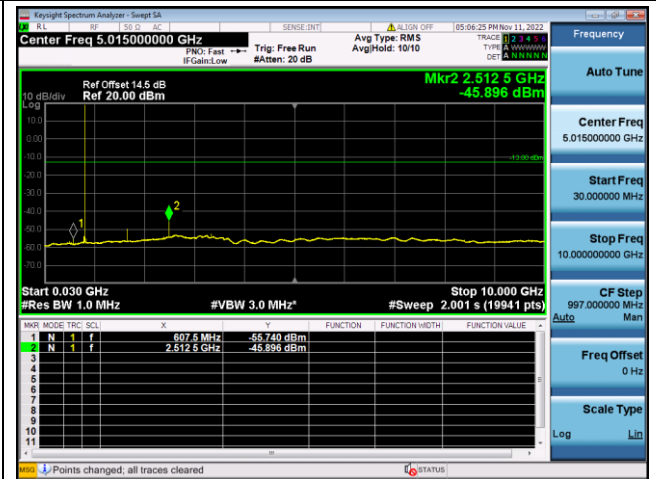

LTE FDD Band 19, SCS: 3.75KHz

QPSK Low channel-30MHz~10GHz

BPSK Low channel-30MHz~10GHz

QPSK Middle channel-30MHz~10GHz

BPSK Middle channel-30MHz~10GHz

QPSK High channel-30MHz~10GHz

BPSK High channel-30MHz~10GHz

LTE FDD Band 19, SCS: 15KHz

QPSK Low channel-30MHz~10GHz

BPSK Low channel-30MHz~10GHz

QPSK Middle channel-30MHz~10GHz

BPSK Middle channel-30MHz~10GHz

QPSK High channel-30MHz~10GHz

BPSK High channel-30MHz~10GHz

LTE FDD Band 25, SCS: 3.75KHz

QPSK Low channel-30MHz~10GHz

QPSK Low channel-10GHz~20GHz

QPSK Middle channel-30MHz~10GHz

QPSK Middle channel-10GHz~20GHz

QPSK High channel-30MHz~10GHz

QPSK High channel-10GHz~20GHz