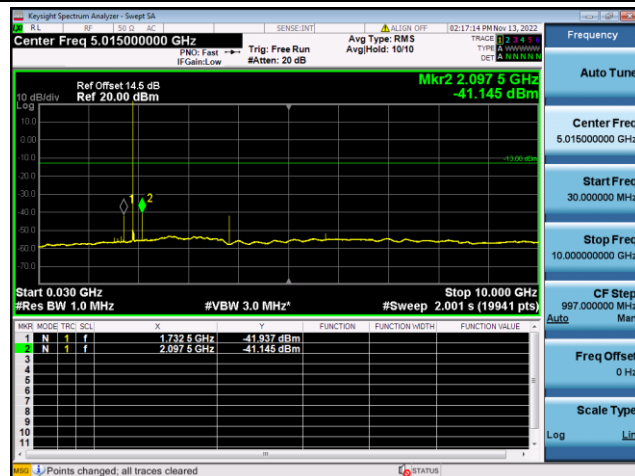

LTE FDD Band 25, SCS: 3.75KHz

BPSK Low channel-30MHz~10GHz

BPSK Low channel-10GHz~20GHz

BPSK Middle channel-30MHz~10GHz

BPSK Middle channel-10GHz~20GHz

BPSK High channel-30MHz~10GHz

BPSK High channel-10GHz~20GHz

LTE FDD Band 25, SCS: 15KHz

QPSK Low channel-30MHz~10GHz

QPSK Low channel-10GHz~20GHz

QPSK Middle channel-30MHz~10GHz

QPSK Middle channel-10GHz~20GHz

QPSK High channel-30MHz~10GHz

QPSK High channel-10GHz~20GHz