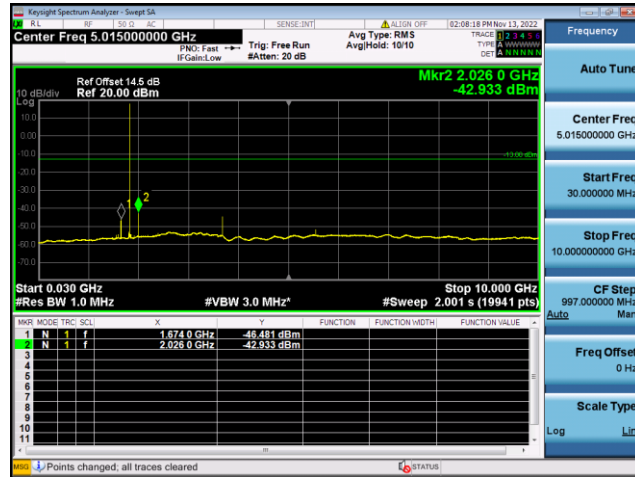

LTE FDD Band 25, SCS: 3.75KHz

QPSK Low channel-30MHz~10GHz

QPSK Low channel-10GHz~20GHz

QPSK Middle channel-30MHz~10GHz

QPSK Middle channel-10GHz~20GHz

QPSK High channel-30MHz~10GHz

QPSK High channel-10GHz~20GHz

LTE FDD Band 25, SCS: 3.75KHz

BPSK Low channel-30MHz~10GHz

BPSK Low channel-10GHz~20GHz

BPSK Middle channel-30MHz~10GHz

BPSK Middle channel-10GHz~20GHz

BPSK High channel-30MHz~10GHz

BPSK High channel-10GHz~20GHz

LTE FDD Band 25, SCS: 15KHz

QPSK Low channel-30MHz~10GHz

QPSK Low channel-10GHz~20GHz

QPSK Middle channel-30MHz~10GHz

QPSK Middle channel-10GHz~20GHz

QPSK High channel-30MHz~10GHz

QPSK High channel-10GHz~20GHz