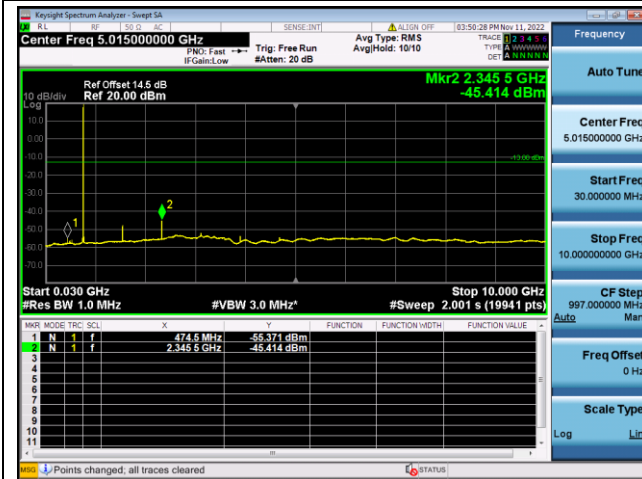

LTE FDD Band 13, SCS: 3.75KHz

QPSK Low channel-30MHz~10GHz

BPSK Low channel-30MHz~10GHz

QPSK Middle channel-30MHz~10GHz

BPSK Middle channel-30MHz~10GHz

QPSK High channel-30MHz~10GHz

BPSK High channel-30MHz~10GHz

LTE FDD Band 13, SCS: 15KHz

QPSK Low channel-30MHz~10GHz

BPSK Low channel-30MHz~10GHz

QPSK Middle channel-30MHz~10GHz

BPSK Middle channel-30MHz~10GHz

QPSK High channel-30MHz~10GHz

BPSK High channel-30MHz~10GHz

LTE FDD Band 19, SCS: 3.75KHz

QPSK Low channel-30MHz~10GHz

BPSK Low channel-30MHz~10GHz

QPSK Middle channel-30MHz~10GHz

BPSK Middle channel-30MHz~10GHz

QPSK High channel-30MHz~10GHz

BPSK High channel-30MHz~10GHz