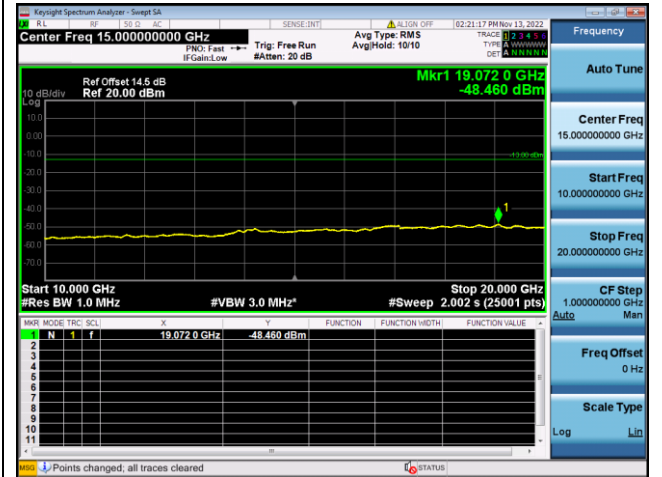

LTE FDD Band 19, SCS: 15KHz

QPSK Low channel-30MHz~10GHz

BPSK Low channel-30MHz~10GHz

QPSK Middle channel-30MHz~10GHz

BPSK Middle channel-30MHz~10GHz

QPSK High channel-30MHz~10GHz

BPSK High channel-30MHz~10GHz

LTE FDD Band 25, SCS: 3.75KHz

QPSK Low channel-30MHz~10GHz

QPSK Low channel-10GHz~20GHz

QPSK Middle channel-30MHz~10GHz

QPSK Middle channel-10GHz~20GHz

QPSK High channel-30MHz~10GHz

QPSK High channel-10GHz~20GHz

LTE FDD Band 25, SCS: 3.75KHz

BPSK Low channel-30MHz~10GHz

BPSK Low channel-10GHz~20GHz

BPSK Middle channel-30MHz~10GHz

BPSK Middle channel-10GHz~20GHz

BPSK High channel-30MHz~10GHz

BPSK High channel-10GHz~20GHz