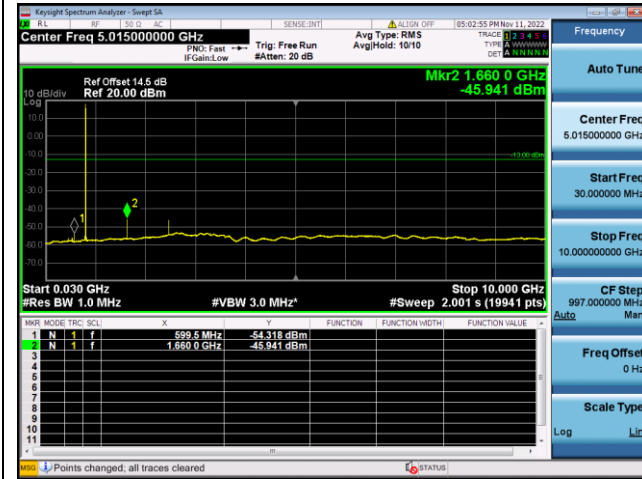

LTE FDD Band 13, SCS: 15KHz

QPSK Low channel-30MHz~10GHz

BPSK Low channel-30MHz~10GHz

QPSK Middle channel-30MHz~10GHz

BPSK Middle channel-30MHz~10GHz

QPSK High channel-30MHz~10GHz

BPSK High channel-30MHz~10GHz

LTE FDD Band 19, SCS: 3.75KHz

QPSK Low channel-30MHz~10GHz

BPSK Low channel-30MHz~10GHz

QPSK Middle channel-30MHz~10GHz

BPSK Middle channel-30MHz~10GHz

QPSK High channel-30MHz~10GHz

BPSK High channel-30MHz~10GHz

LTE FDD Band 19, SCS: 15KHz

QPSK Low channel-30MHz~10GHz

BPSK Low channel-30MHz~10GHz

QPSK Middle channel-30MHz~10GHz

BPSK Middle channel-30MHz~10GHz

QPSK High channel-30MHz~10GHz

BPSK High channel-30MHz~10GHz