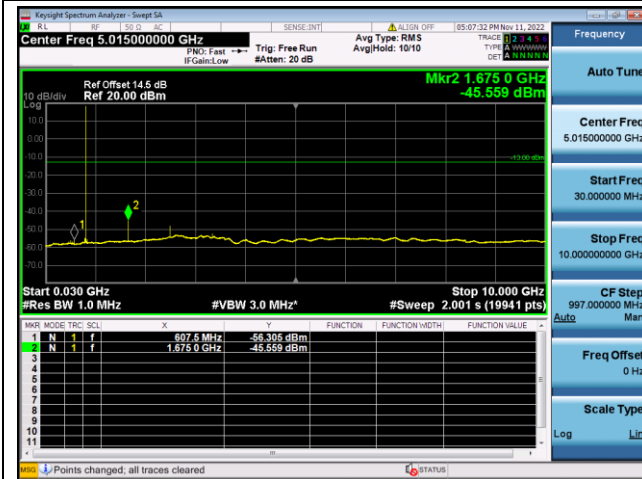

LTE FDD Band 19, SCS: 3.75KHz

QPSK Low channel-30MHz~10GHz

BPSK Low channel-30MHz~10GHz

QPSK Middle channel-30MHz~10GHz

BPSK Middle channel-30MHz~10GHz

QPSK High channel-30MHz~10GHz

BPSK High channel-30MHz~10GHz

LTE FDD Band 19, SCS: 15KHz

QPSK Low channel-30MHz~10GHz

BPSK Low channel-30MHz~10GHz

QPSK Middle channel-30MHz~10GHz

BPSK Middle channel-30MHz~10GHz

QPSK High channel-30MHz~10GHz

BPSK High channel-30MHz~10GHz

LTE FDD Band 25, SCS: 3.75KHz

QPSK Low channel-30MHz~10GHz

QPSK Low channel-10GHz~20GHz

QPSK Middle channel-30MHz~10GHz

QPSK Middle channel-10GHz~20GHz

QPSK High channel-30MHz~10GHz

QPSK High channel-10GHz~20GHz