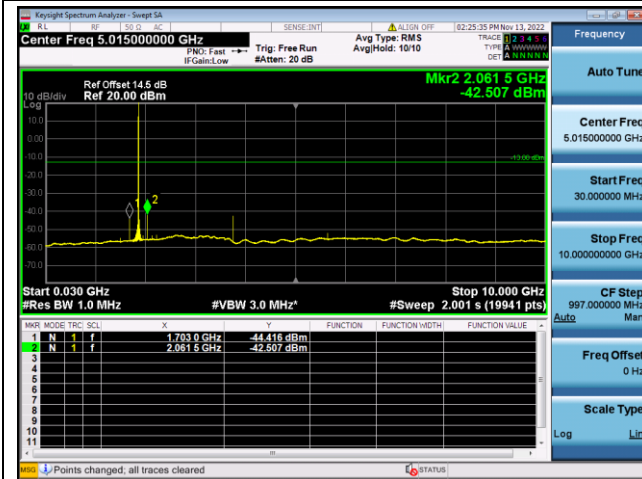

LTE FDD Band 19, SCS: 15KHz

QPSK Low channel-30MHz~10GHz

BPSK Low channel-30MHz~10GHz

QPSK Middle channel-30MHz~10GHz

BPSK Middle channel-30MHz~10GHz

QPSK High channel-30MHz~10GHz

BPSK High channel-30MHz~10GHz

LTE FDD Band 25, SCS: 3.75KHz

QPSK Low channel-30MHz~10GHz

QPSK Low channel-10GHz~20GHz

QPSK Middle channel-30MHz~10GHz

QPSK Middle channel-10GHz~20GHz

QPSK High channel-30MHz~10GHz

QPSK High channel-10GHz~20GHz

LTE FDD Band 25, SCS: 3.75KHz

BPSK Low channel-30MHz~10GHz

BPSK Low channel-10GHz~20GHz

BPSK Middle channel-30MHz~10GHz

BPSK Middle channel-10GHz~20GHz

BPSK High channel-30MHz~10GHz

BPSK High channel-10GHz~20GHz