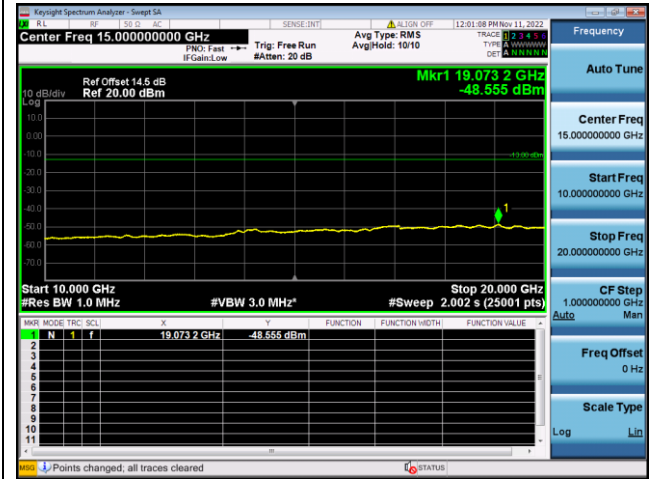

LTE FDD Band 19, SCS: 3.75KHz

QPSK Low channel-30MHz~10GHz

BPSK Low channel-30MHz~10GHz

QPSK Middle channel-30MHz~10GHz

BPSK Middle channel-30MHz~10GHz

QPSK High channel-30MHz~10GHz

BPSK High channel-30MHz~10GHz

LTE FDD Band 19, SCS: 15KHz

QPSK Low channel-30MHz~10GHz

BPSK Low channel-30MHz~10GHz

QPSK Middle channel-30MHz~10GHz

BPSK Middle channel-30MHz~10GHz

QPSK High channel-30MHz~10GHz

BPSK High channel-30MHz~10GHz

LTE FDD Band 25, SCS: 3.75KHz

QPSK Low channel-30MHz~10GHz

QPSK Low channel-10GHz~20GHz

QPSK Middle channel-30MHz~10GHz

QPSK Middle channel-10GHz~20GHz

QPSK High channel-30MHz~10GHz

QPSK High channel-10GHz~20GHz