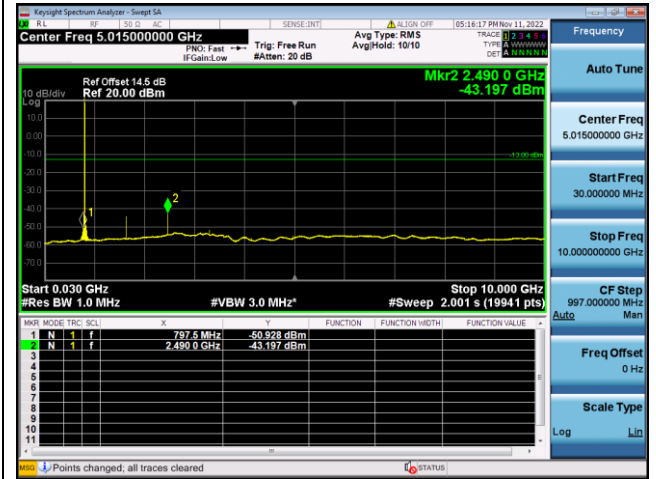

LTE FDD Band 13, SCS: 3.75KHz

QPSK Low channel-30MHz~10GHz

BPSK Low channel-30MHz~10GHz

QPSK Middle channel-30MHz~10GHz

BPSK Middle channel-30MHz~10GHz

QPSK High channel-30MHz~10GHz

BPSK High channel-30MHz~10GHz

LTE FDD Band 13, SCS: 15KHz

QPSK Low channel-30MHz~10GHz

BPSK Low channel-30MHz~10GHz

QPSK Middle channel-30MHz~10GHz

BPSK Middle channel-30MHz~10GHz

QPSK High channel-30MHz~10GHz

BPSK High channel-30MHz~10GHz

LTE FDD Band 19, SCS: 3.75KHz

QPSK Low channel-30MHz~10GHz

BPSK Low channel-30MHz~10GHz

QPSK Middle channel-30MHz~10GHz

BPSK Middle channel-30MHz~10GHz

QPSK High channel-30MHz~10GHz

BPSK High channel-30MHz~10GHz