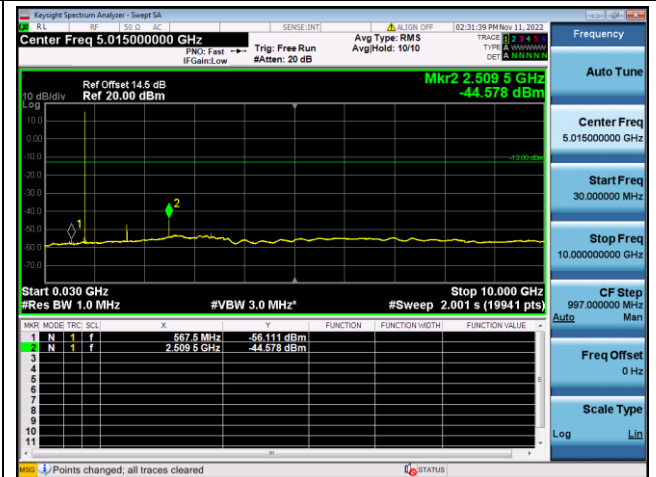

LTE FDD Band 5, SCS: 15KHz

QPSK Low channel-30MHz~10GHz

BPSK Low channel-30MHz~10GHz

QPSK Middle channel-30MHz~10GHz

BPSK Middle channel-30MHz~10GHz

QPSK High channel-30MHz~10GHz

BPSK High channel-30MHz~10GHz

LTE FDD Band 12, SCS: 3.75KHz

QPSK Low channel-30MHz~10GHz

BPSK Low channel-30MHz~10GHz

QPSK Middle channel-30MHz~10GHz

BPSK Middle channel-30MHz~10GHz

QPSK High channel-30MHz~10GHz

BPSK High channel-30MHz~10GHz

LTE FDD Band 12, SCS: 15KHz

QPSK Low channel-30MHz~10GHz

BPSK Low channel-30MHz~10GHz

QPSK Middle channel-30MHz~10GHz

BPSK Middle channel-30MHz~10GHz

QPSK High channel-30MHz~10GHz

BPSK High channel-30MHz~10GHz