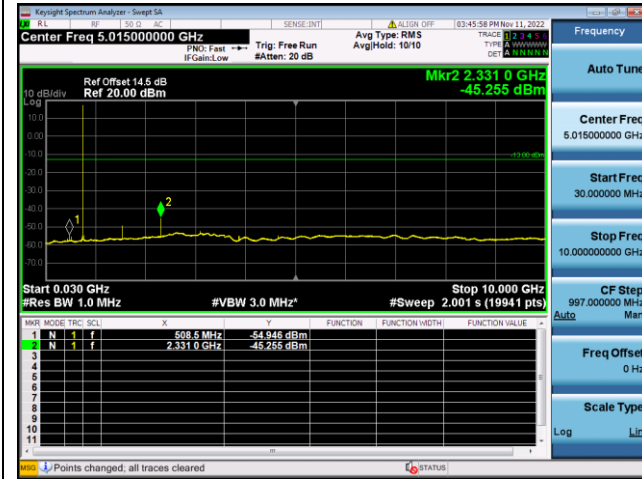

LTE FDD Band 12, SCS: 15KHz

QPSK Low channel-30MHz~10GHz

BPSK Low channel-30MHz~10GHz

QPSK Middle channel-30MHz~10GHz

BPSK Middle channel-30MHz~10GHz

QPSK High channel-30MHz~10GHz

BPSK High channel-30MHz~10GHz

LTE FDD Band 13, SCS: 3.75KHz

QPSK Low channel-30MHz~10GHz

BPSK Low channel-30MHz~10GHz

QPSK Middle channel-30MHz~10GHz

BPSK Middle channel-30MHz~10GHz

QPSK High channel-30MHz~10GHz

BPSK High channel-30MHz~10GHz

LTE FDD Band 13, SCS: 15KHz

QPSK Low channel-30MHz~10GHz

BPSK Low channel-30MHz~10GHz

QPSK Middle channel-30MHz~10GHz

BPSK Middle channel-30MHz~10GHz

QPSK High channel-30MHz~10GHz

BPSK High channel-30MHz~10GHz