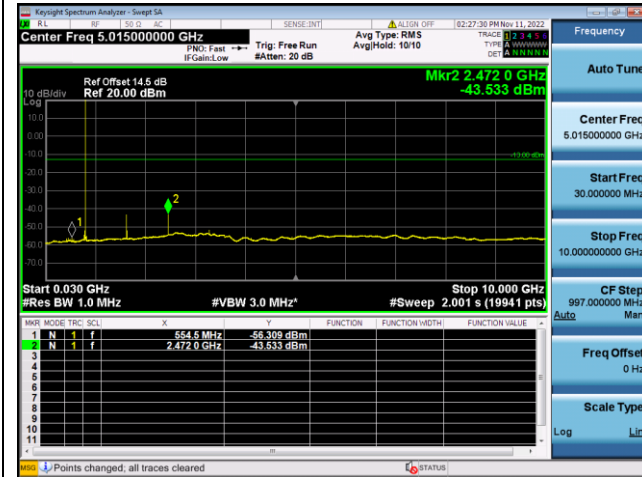

LTE FDD Band 5, SCS: 15KHz

QPSK Low channel-30MHz~10GHz

BPSK Low channel-30MHz~10GHz

QPSK Middle channel-30MHz~10GHz

BPSK Middle channel-30MHz~10GHz

QPSK High channel-30MHz~10GHz

BPSK High channel-30MHz~10GHz

LTE FDD Band 12, SCS: 3.75KHz

QPSK Low channel-30MHz~10GHz

BPSK Low channel-30MHz~10GHz

QPSK Middle channel-30MHz~10GHz

BPSK Middle channel-30MHz~10GHz

QPSK High channel-30MHz~10GHz

BPSK High channel-30MHz~10GHz

LTE FDD Band 12, SCS: 15KHz

QPSK Low channel-30MHz~10GHz

BPSK Low channel-30MHz~10GHz

QPSK Middle channel-30MHz~10GHz

BPSK Middle channel-30MHz~10GHz

QPSK High channel-30MHz~10GHz

BPSK High channel-30MHz~10GHz