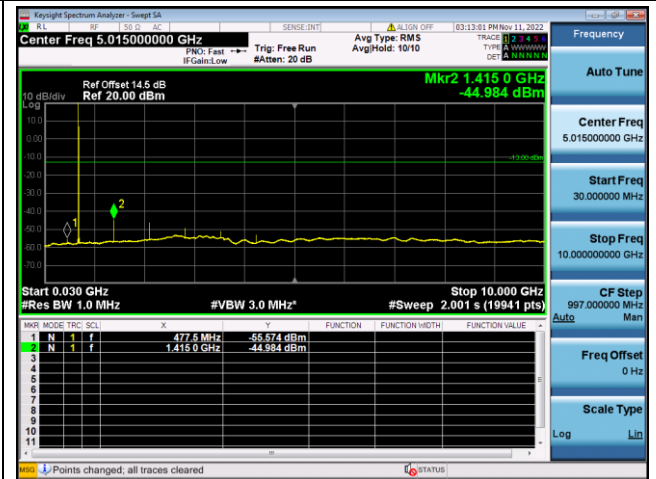

LTE FDD Band 12, SCS: 3.75KHz

QPSK Low channel-30MHz~10GHz

BPSK Low channel-30MHz~10GHz

QPSK Middle channel-30MHz~10GHz

BPSK Middle channel-30MHz~10GHz

QPSK High channel-30MHz~10GHz

BPSK High channel-30MHz~10GHz

LTE FDD Band 12, SCS: 15KHz

QPSK Low channel-30MHz~10GHz

BPSK Low channel-30MHz~10GHz

QPSK Middle channel-30MHz~10GHz

BPSK Middle channel-30MHz~10GHz

QPSK High channel-30MHz~10GHz

BPSK High channel-30MHz~10GHz

LTE FDD Band 13, SCS: 3.75KHz

QPSK Low channel-30MHz~10GHz

BPSK Low channel-30MHz~10GHz

QPSK Middle channel-30MHz~10GHz

BPSK Middle channel-30MHz~10GHz

QPSK High channel-30MHz~10GHz

BPSK High channel-30MHz~10GHz