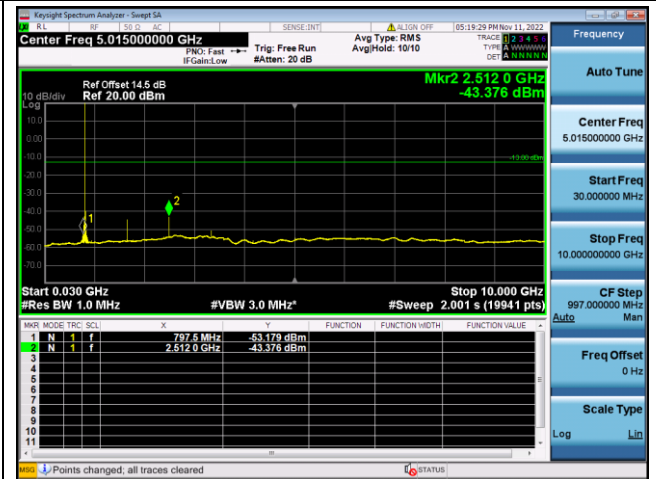

LTE FDD Band 13, SCS: 15KHz

QPSK Low channel-30MHz~10GHz

BPSK Low channel-30MHz~10GHz

QPSK Middle channel-30MHz~10GHz

BPSK Middle channel-30MHz~10GHz

QPSK High channel-30MHz~10GHz

BPSK High channel-30MHz~10GHz

LTE FDD Band 19, SCS: 3.75KHz

QPSK Low channel-30MHz~10GHz

BPSK Low channel-30MHz~10GHz

QPSK Middle channel-30MHz~10GHz

BPSK Middle channel-30MHz~10GHz

QPSK High channel-30MHz~10GHz

BPSK High channel-30MHz~10GHz

LTE FDD Band 19, SCS: 15KHz

QPSK Low channel-30MHz~10GHz

BPSK Low channel-30MHz~10GHz

QPSK Middle channel-30MHz~10GHz

BPSK Middle channel-30MHz~10GHz

QPSK High channel-30MHz~10GHz

BPSK High channel-30MHz~10GHz