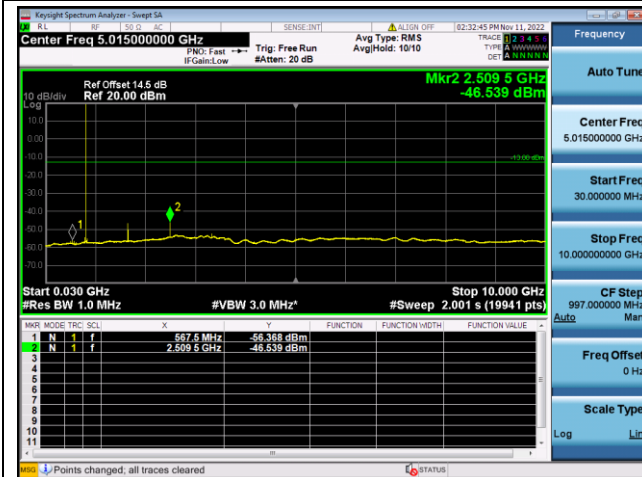

LTE FDD Band 5, SCS: 15KHz

QPSK Low channel-30MHz~10GHz

BPSK Low channel-30MHz~10GHz

QPSK Middle channel-30MHz~10GHz

BPSK Middle channel-30MHz~10GHz

QPSK High channel-30MHz~10GHz

BPSK High channel-30MHz~10GHz

LTE FDD Band 12, SCS: 3.75KHz

QPSK Low channel-30MHz~10GHz

BPSK Low channel-30MHz~10GHz

QPSK Middle channel-30MHz~10GHz

BPSK Middle channel-30MHz~10GHz

QPSK High channel-30MHz~10GHz

BPSK High channel-30MHz~10GHz

LTE FDD Band 12, SCS: 15KHz

QPSK Low channel-30MHz~10GHz

BPSK Low channel-30MHz~10GHz

QPSK Middle channel-30MHz~10GHz

BPSK Middle channel-30MHz~10GHz

QPSK High channel-30MHz~10GHz

BPSK High channel-30MHz~10GHz