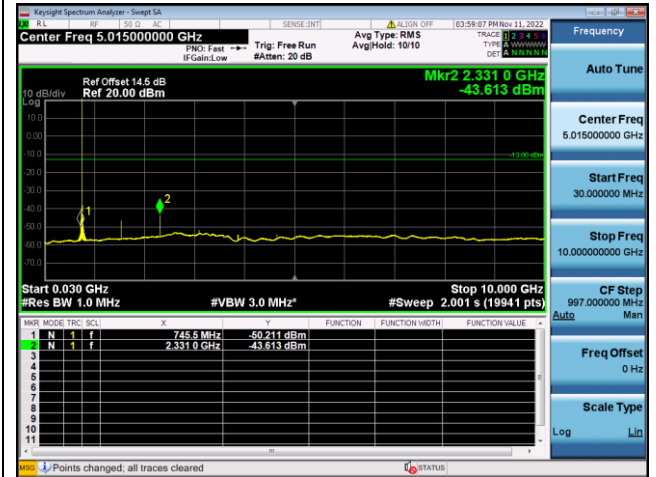

LTE FDD Band 12, SCS: 3.75KHz

QPSK Low channel-30MHz~10GHz

BPSK Low channel-30MHz~10GHz

QPSK Middle channel-30MHz~10GHz

BPSK Middle channel-30MHz~10GHz

QPSK High channel-30MHz~10GHz

BPSK High channel-30MHz~10GHz

LTE FDD Band 12, SCS: 15KHz

QPSK Low channel-30MHz~10GHz

BPSK Low channel-30MHz~10GHz

QPSK Middle channel-30MHz~10GHz

BPSK Middle channel-30MHz~10GHz

QPSK High channel-30MHz~10GHz

BPSK High channel-30MHz~10GHz

LTE FDD Band 13, SCS: 3.75KHz

QPSK Low channel-30MHz~10GHz

BPSK Low channel-30MHz~10GHz

QPSK Middle channel-30MHz~10GHz

BPSK Middle channel-30MHz~10GHz

QPSK High channel-30MHz~10GHz

BPSK High channel-30MHz~10GHz

LTE FDD Band 13, SCS: 15KHz

QPSK Low channel-30MHz~10GHz

BPSK Low channel-30MHz~10GHz

QPSK Middle channel-30MHz~10GHz

BPSK Middle channel-30MHz~10GHz

QPSK High channel-30MHz~10GHz

BPSK High channel-30MHz~10GHz