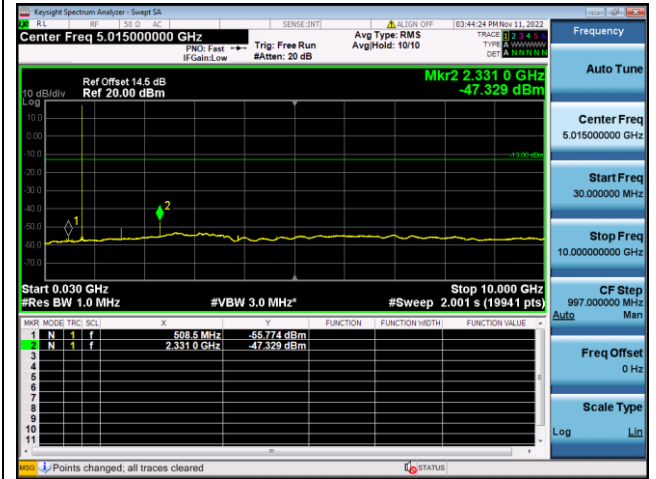

LTE FDD Band 12, SCS: 15KHz

QPSK Low channel-30MHz~10GHz

BPSK Low channel-30MHz~10GHz

QPSK Middle channel-30MHz~10GHz

BPSK Middle channel-30MHz~10GHz

QPSK High channel-30MHz~10GHz

BPSK High channel-30MHz~10GHz

LTE FDD Band 13, SCS: 3.75KHz

QPSK Low channel-30MHz~10GHz

BPSK Low channel-30MHz~10GHz

QPSK Middle channel-30MHz~10GHz

BPSK Middle channel-30MHz~10GHz

QPSK High channel-30MHz~10GHz

BPSK High channel-30MHz~10GHz

LTE FDD Band 13, SCS: 15KHz

QPSK Low channel-30MHz~10GHz

BPSK Low channel-30MHz~10GHz

QPSK Middle channel-30MHz~10GHz

BPSK Middle channel-30MHz~10GHz

QPSK High channel-30MHz~10GHz

BPSK High channel-30MHz~10GHz