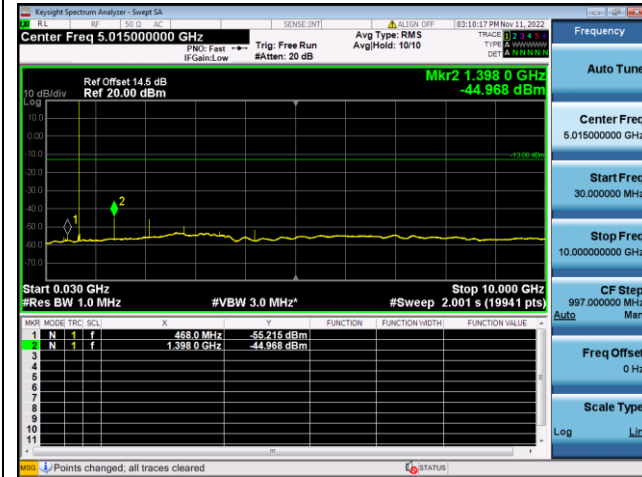

LTE FDD Band 5, SCS: 15KHz

QPSK Low channel-30MHz~10GHz

BPSK Low channel-30MHz~10GHz

QPSK Middle channel-30MHz~10GHz

BPSK Middle channel-30MHz~10GHz

QPSK High channel-30MHz~10GHz

BPSK High channel-30MHz~10GHz

LTE FDD Band 12, SCS: 3.75KHz

QPSK Low channel-30MHz~10GHz

BPSK Low channel-30MHz~10GHz

QPSK Middle channel-30MHz~10GHz

BPSK Middle channel-30MHz~10GHz

QPSK High channel-30MHz~10GHz

BPSK High channel-30MHz~10GHz

LTE FDD Band 12, SCS: 15KHz

QPSK Low channel-30MHz~10GHz

BPSK Low channel-30MHz~10GHz

QPSK Middle channel-30MHz~10GHz

BPSK Middle channel-30MHz~10GHz

QPSK High channel-30MHz~10GHz

BPSK High channel-30MHz~10GHz