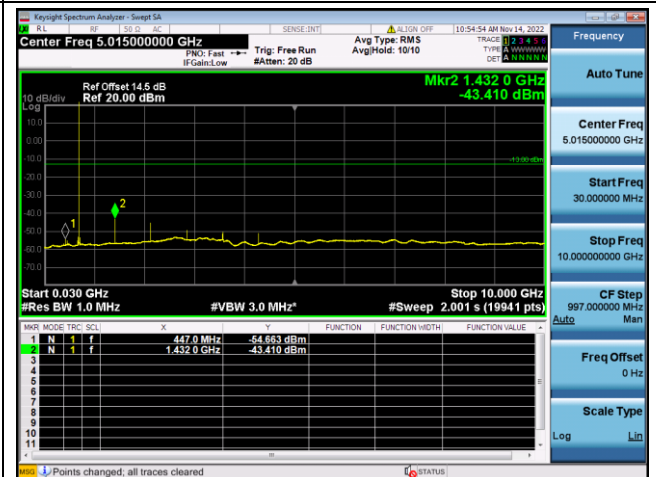

LTE FDD Band 5, SCS: 15KHz

QPSK Low channel-30MHz~10GHz

BPSK Low channel-30MHz~10GHz

QPSK Middle channel-30MHz~10GHz

BPSK Middle channel-30MHz~10GHz

QPSK High channel-30MHz~10GHz

BPSK High channel-30MHz~10GHz

LTE FDD Band 12, SCS: 3.75KHz

QPSK Low channel-30MHz~10GHz

BPSK Low channel-30MHz~10GHz

QPSK Middle channel-30MHz~10GHz

BPSK Middle channel-30MHz~10GHz

QPSK High channel-30MHz~10GHz

BPSK High channel-30MHz~10GHz

LTE FDD Band 12, SCS: 15KHz

QPSK Low channel-30MHz~10GHz

BPSK Low channel-30MHz~10GHz

QPSK Middle channel-30MHz~10GHz

BPSK Middle channel-30MHz~10GHz

QPSK High channel-30MHz~10GHz

BPSK High channel-30MHz~10GHz

LTE FDD Band 13, SCS: 3.75KHz

QPSK Low channel-30MHz~10GHz

BPSK Low channel-30MHz~10GHz

QPSK Middle channel-30MHz~10GHz

BPSK Middle channel-30MHz~10GHz

QPSK High channel-30MHz~10GHz

BPSK High channel-30MHz~10GHz