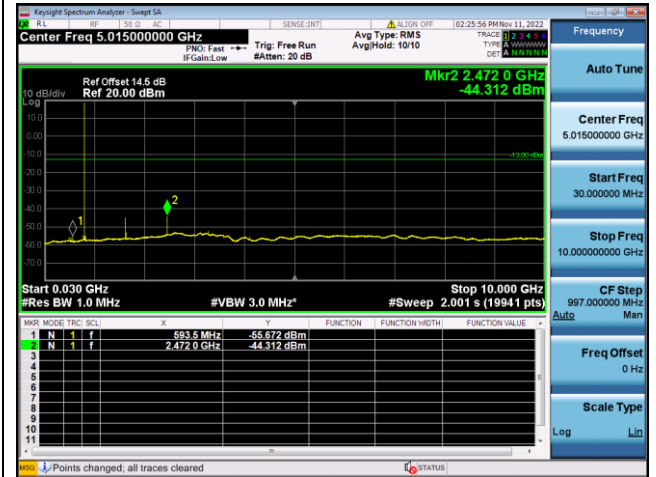

LTE FDD Band 5, SCS: 15KHz

QPSK Low channel-30MHz~10GHz

BPSK Low channel-30MHz~10GHz

QPSK Middle channel-30MHz~10GHz

BPSK Middle channel-30MHz~10GHz

QPSK High channel-30MHz~10GHz

BPSK High channel-30MHz~10GHz

LTE FDD Band 12, SCS: 3.75KHz

QPSK Low channel-30MHz~10GHz

BPSK Low channel-30MHz~10GHz

QPSK Middle channel-30MHz~10GHz

BPSK Middle channel-30MHz~10GHz

QPSK High channel-30MHz~10GHz

BPSK High channel-30MHz~10GHz

LTE FDD Band 12, SCS: 15KHz

QPSK Low channel-30MHz~10GHz

BPSK Low channel-30MHz~10GHz

QPSK Middle channel-30MHz~10GHz

BPSK Middle channel-30MHz~10GHz

QPSK High channel-30MHz~10GHz

BPSK High channel-30MHz~10GHz