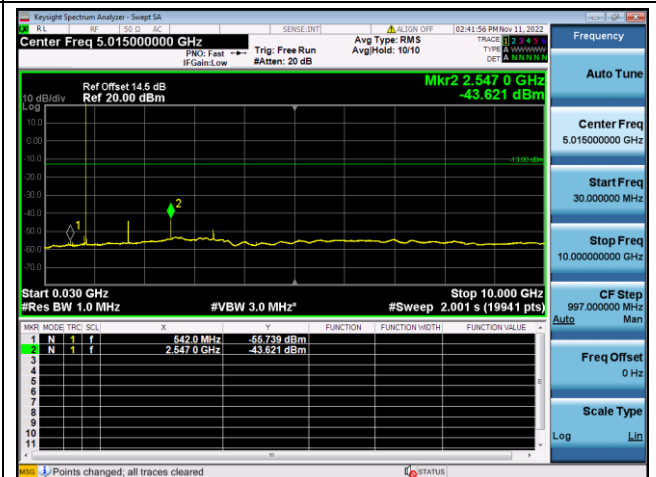

LTE FDD Band 5, SCS: 15KHz

QPSK Low channel-30MHz~10GHz

BPSK Low channel-30MHz~10GHz

QPSK Middle channel-30MHz~10GHz

BPSK Middle channel-30MHz~10GHz

QPSK High channel-30MHz~10GHz

BPSK High channel-30MHz~10GHz

LTE FDD Band 12, SCS: 3.75KHz

QPSK Low channel-30MHz~10GHz

BPSK Low channel-30MHz~10GHz

QPSK Middle channel-30MHz~10GHz

BPSK Middle channel-30MHz~10GHz

QPSK High channel-30MHz~10GHz

BPSK High channel-30MHz~10GHz

LTE FDD Band 12, SCS: 15KHz

QPSK Low channel-30MHz~10GHz

BPSK Low channel-30MHz~10GHz

QPSK Middle channel-30MHz~10GHz

BPSK Middle channel-30MHz~10GHz

QPSK High channel-30MHz~10GHz

BPSK High channel-30MHz~10GHz