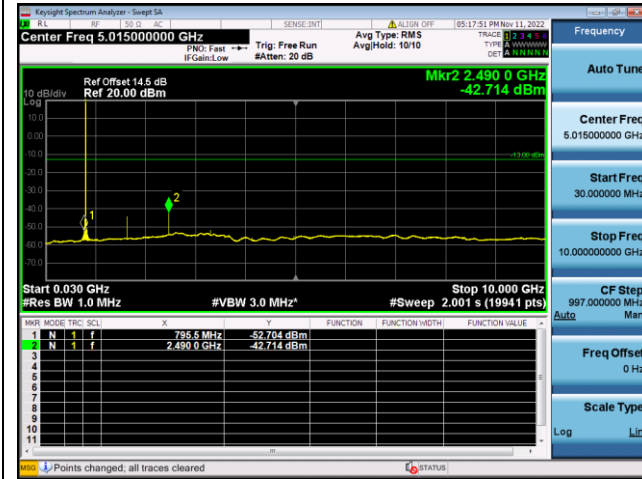

LTE FDD Band 13, SCS: 3.75KHz

QPSK Low channel-30MHz~10GHz

BPSK Low channel-30MHz~10GHz

QPSK Middle channel-30MHz~10GHz

BPSK Middle channel-30MHz~10GHz

QPSK High channel-30MHz~10GHz

BPSK High channel-30MHz~10GHz

LTE FDD Band 13, SCS: 15KHz

QPSK Low channel-30MHz~10GHz

BPSK Low channel-30MHz~10GHz

QPSK Middle channel-30MHz~10GHz

BPSK Middle channel-30MHz~10GHz

QPSK High channel-30MHz~10GHz

BPSK High channel-30MHz~10GHz

LTE FDD Band 19, SCS: 3.75KHz

QPSK Low channel-30MHz~10GHz

BPSK Low channel-30MHz~10GHz

QPSK Middle channel-30MHz~10GHz

BPSK Middle channel-30MHz~10GHz

QPSK High channel-30MHz~10GHz

BPSK High channel-30MHz~10GHz