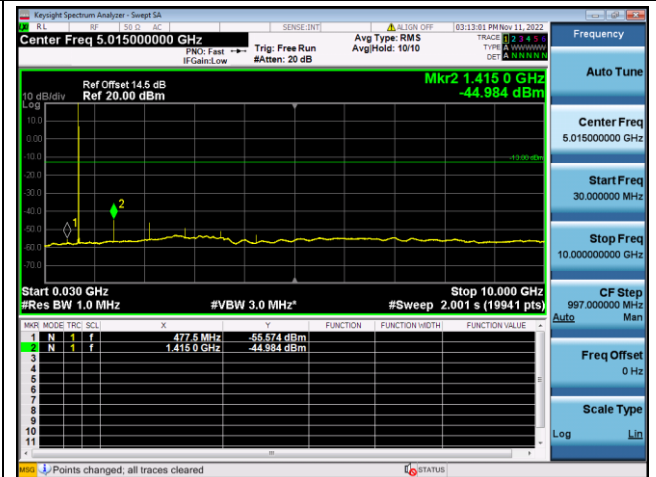

LTE FDD Band 5, SCS: 15KHz

QPSK Low channel-30MHz~10GHz

BPSK Low channel-30MHz~10GHz

QPSK Middle channel-30MHz~10GHz

BPSK Middle channel-30MHz~10GHz

QPSK High channel-30MHz~10GHz

BPSK High channel-30MHz~10GHz

LTE FDD Band 12, SCS: 3.75KHz

QPSK Low channel-30MHz~10GHz

BPSK Low channel-30MHz~10GHz

QPSK Middle channel-30MHz~10GHz

BPSK Middle channel-30MHz~10GHz

QPSK High channel-30MHz~10GHz

BPSK High channel-30MHz~10GHz

LTE FDD Band 12, SCS: 15KHz

QPSK Low channel-30MHz~10GHz

BPSK Low channel-30MHz~10GHz

QPSK Middle channel-30MHz~10GHz

BPSK Middle channel-30MHz~10GHz

QPSK High channel-30MHz~10GHz

BPSK High channel-30MHz~10GHz

LTE FDD Band 13, SCS: 3.75KHz

QPSK Low channel-30MHz~10GHz

BPSK Low channel-30MHz~10GHz

QPSK Middle channel-30MHz~10GHz

BPSK Middle channel-30MHz~10GHz

QPSK High channel-30MHz~10GHz

BPSK High channel-30MHz~10GHz