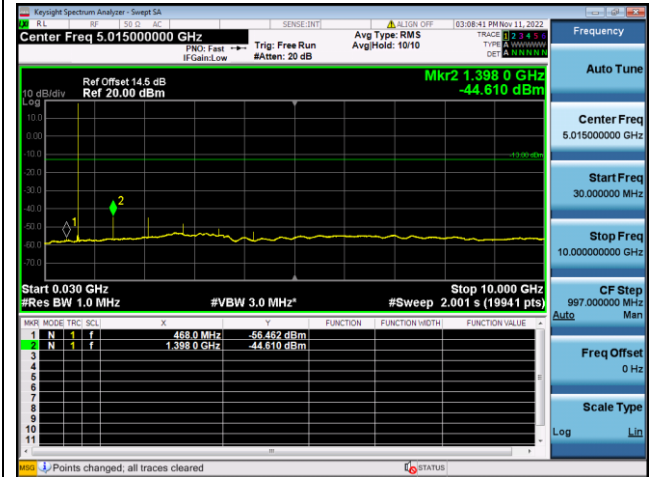

LTE FDD Band 5, SCS: 15KHz

QPSK Low channel-30MHz~10GHz

BPSK Low channel-30MHz~10GHz

QPSK Middle channel-30MHz~10GHz

BPSK Middle channel-30MHz~10GHz

QPSK High channel-30MHz~10GHz

BPSK High channel-30MHz~10GHz

LTE FDD Band 12, SCS: 3.75KHz

QPSK Low channel-30MHz~10GHz

BPSK Low channel-30MHz~10GHz

QPSK Middle channel-30MHz~10GHz

BPSK Middle channel-30MHz~10GHz

QPSK High channel-30MHz~10GHz

BPSK High channel-30MHz~10GHz

LTE FDD Band 12, SCS: 15KHz

QPSK Low channel-30MHz~10GHz

BPSK Low channel-30MHz~10GHz

QPSK Middle channel-30MHz~10GHz

BPSK Middle channel-30MHz~10GHz

QPSK High channel-30MHz~10GHz

BPSK High channel-30MHz~10GHz