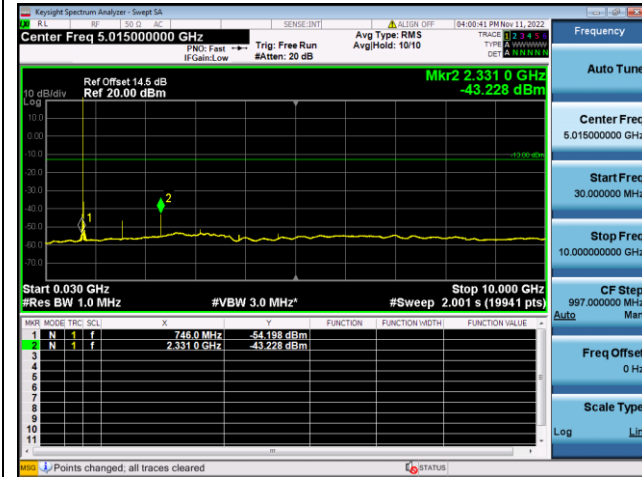

LTE FDD Band 12, SCS: 3.75KHz

QPSK Low channel-30MHz~10GHz

BPSK Low channel-30MHz~10GHz

QPSK Middle channel-30MHz~10GHz

BPSK Middle channel-30MHz~10GHz

QPSK High channel-30MHz~10GHz

BPSK High channel-30MHz~10GHz

LTE FDD Band 12, SCS: 15KHz

QPSK Low channel-30MHz~10GHz

BPSK Low channel-30MHz~10GHz

QPSK Middle channel-30MHz~10GHz

BPSK Middle channel-30MHz~10GHz

QPSK High channel-30MHz~10GHz

BPSK High channel-30MHz~10GHz

LTE FDD Band 13, SCS: 3.75KHz

QPSK Low channel-30MHz~10GHz

BPSK Low channel-30MHz~10GHz

QPSK Middle channel-30MHz~10GHz

BPSK Middle channel-30MHz~10GHz

QPSK High channel-30MHz~10GHz

BPSK High channel-30MHz~10GHz

LTE FDD Band 13, SCS: 15KHz

QPSK Low channel-30MHz~10GHz

BPSK Low channel-30MHz~10GHz

QPSK Middle channel-30MHz~10GHz

BPSK Middle channel-30MHz~10GHz

QPSK High channel-30MHz~10GHz

BPSK High channel-30MHz~10GHz