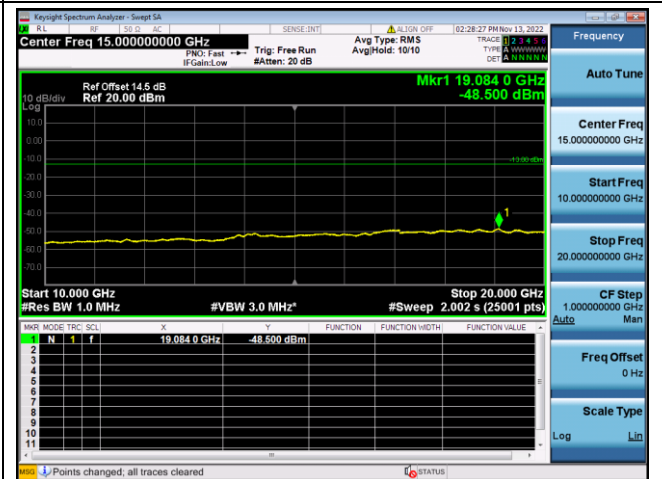

LTE FDD Band 25, SCS: 3.75KHz

QPSK Low channel-30MHz~10GHz

QPSK Low channel-10GHz~20GHz

QPSK Middle channel-30MHz~10GHz

QPSK Middle channel-10GHz~20GHz

QPSK High channel-30MHz~10GHz

QPSK High channel-10GHz~20GHz

LTE FDD Band 25, SCS: 3.75KHz

BPSK Low channel-30MHz~10GHz

BPSK Low channel-10GHz~20GHz

BPSK Middle channel-30MHz~10GHz

BPSK Middle channel-10GHz~20GHz

BPSK High channel-30MHz~10GHz

BPSK High channel-10GHz~20GHz

LTE FDD Band 25, SCS: 15KHz

QPSK Low channel-30MHz~10GHz

QPSK Low channel-10GHz~20GHz

QPSK Middle channel-30MHz~10GHz

QPSK Middle channel-10GHz~20GHz

QPSK High channel-30MHz~10GHz

QPSK High channel-10GHz~20GHz