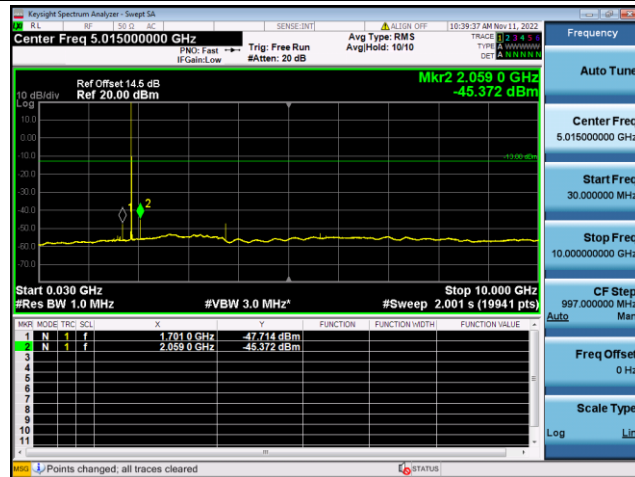

LTE FDD Band 25, SCS: 3.75KHz

BPSK Low channel-30MHz~10GHz

BPSK Low channel-10GHz~20GHz

BPSK Middle channel-30MHz~10GHz

BPSK Middle channel-10GHz~20GHz

BPSK High channel-30MHz~10GHz

BPSK High channel-10GHz~20GHz

LTE FDD Band 25, SCS: 15KHz

QPSK Low channel-30MHz~10GHz

QPSK Low channel-10GHz~20GHz

QPSK Middle channel-30MHz~10GHz

QPSK Middle channel-10GHz~20GHz

QPSK High channel-30MHz~10GHz

QPSK High channel-10GHz~20GHz