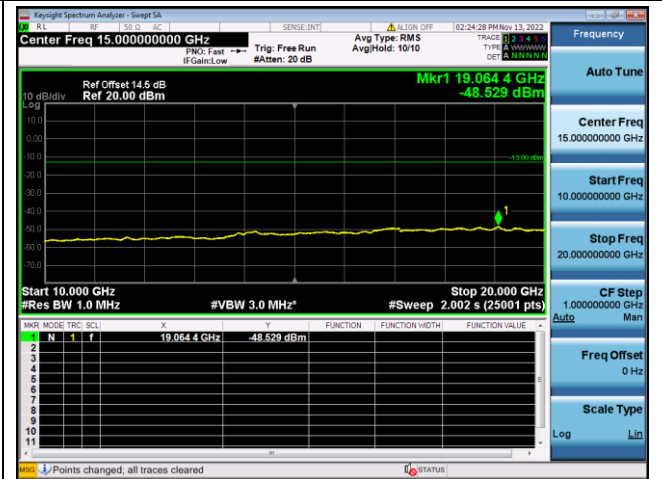

LTE FDD Band 25, SCS: 3.75KHz

QPSK Low channel-30MHz~10GHz

QPSK Low channel-10GHz~20GHz

QPSK Middle channel-30MHz~10GHz

QPSK Middle channel-10GHz~20GHz

QPSK High channel-30MHz~10GHz

QPSK High channel-10GHz~20GHz

LTE FDD Band 25, SCS: 3.75KHz

BPSK Low channel-30MHz~10GHz

BPSK Low channel-10GHz~20GHz

BPSK Middle channel-30MHz~10GHz

BPSK Middle channel-10GHz~20GHz

BPSK High channel-30MHz~10GHz

BPSK High channel-10GHz~20GHz

LTE FDD Band 25, SCS: 15KHz

QPSK Low channel-30MHz~10GHz

QPSK Low channel-10GHz~20GHz

QPSK Middle channel-30MHz~10GHz

QPSK Middle channel-10GHz~20GHz

QPSK High channel-30MHz~10GHz

QPSK High channel-10GHz~20GHz