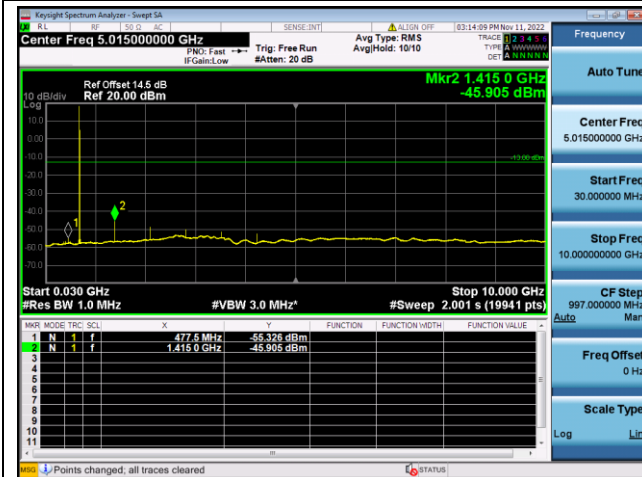

LTE FDD Band 5, SCS: 15KHz

QPSK Low channel-30MHz~10GHz

BPSK Low channel-30MHz~10GHz

QPSK Middle channel-30MHz~10GHz

BPSK Middle channel-30MHz~10GHz

QPSK High channel-30MHz~10GHz

BPSK High channel-30MHz~10GHz

LTE FDD Band 12, SCS: 3.75KHz

QPSK Low channel-30MHz~10GHz

BPSK Low channel-30MHz~10GHz

QPSK Middle channel-30MHz~10GHz

BPSK Middle channel-30MHz~10GHz

QPSK High channel-30MHz~10GHz

BPSK High channel-30MHz~10GHz

LTE FDD Band 12, SCS: 15KHz

QPSK Low channel-30MHz~10GHz

BPSK Low channel-30MHz~10GHz

QPSK Middle channel-30MHz~10GHz

BPSK Middle channel-30MHz~10GHz

QPSK High channel-30MHz~10GHz

BPSK High channel-30MHz~10GHz

LTE FDD Band 13, SCS: 3.75KHz

QPSK Low channel-30MHz~10GHz

BPSK Low channel-30MHz~10GHz

QPSK Middle channel-30MHz~10GHz

BPSK Middle channel-30MHz~10GHz

QPSK High channel-30MHz~10GHz

BPSK High channel-30MHz~10GHz