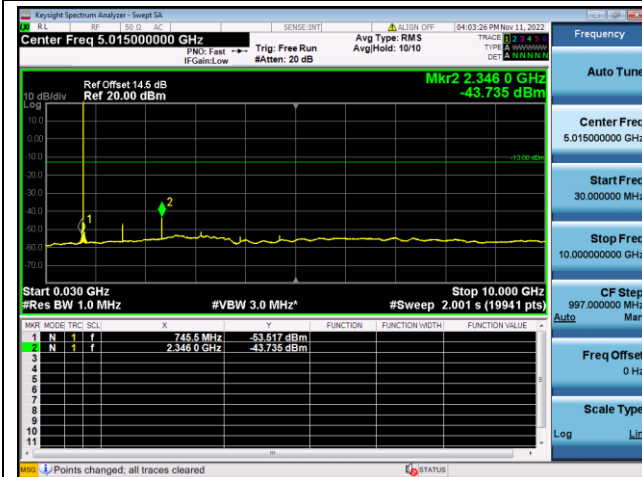

LTE FDD Band 12, SCS: 15KHz

QPSK Low channel-30MHz~10GHz

BPSK Low channel-30MHz~10GHz

QPSK Middle channel-30MHz~10GHz

BPSK Middle channel-30MHz~10GHz

QPSK High channel-30MHz~10GHz

BPSK High channel-30MHz~10GHz

LTE FDD Band 13, SCS: 3.75KHz

QPSK Low channel-30MHz~10GHz

BPSK Low channel-30MHz~10GHz

QPSK Middle channel-30MHz~10GHz

BPSK Middle channel-30MHz~10GHz

QPSK High channel-30MHz~10GHz

BPSK High channel-30MHz~10GHz

LTE FDD Band 13, SCS: 15KHz

QPSK Low channel-30MHz~10GHz

BPSK Low channel-30MHz~10GHz

QPSK Middle channel-30MHz~10GHz

BPSK Middle channel-30MHz~10GHz

QPSK High channel-30MHz~10GHz

BPSK High channel-30MHz~10GHz