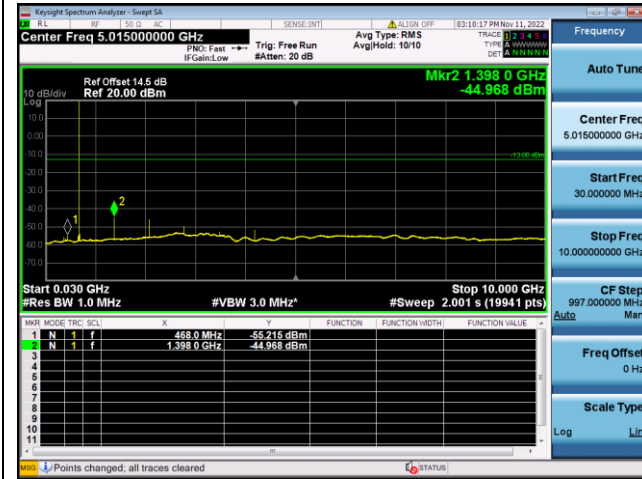

LTE FDD Band 5, SCS: 15KHz

QPSK Low channel-30MHz~10GHz

BPSK Low channel-30MHz~10GHz

QPSK Middle channel-30MHz~10GHz

BPSK Middle channel-30MHz~10GHz

QPSK High channel-30MHz~10GHz

BPSK High channel-30MHz~10GHz

LTE FDD Band 12, SCS: 3.75KHz

QPSK Low channel-30MHz~10GHz

BPSK Low channel-30MHz~10GHz

QPSK Middle channel-30MHz~10GHz

BPSK Middle channel-30MHz~10GHz

QPSK High channel-30MHz~10GHz

BPSK High channel-30MHz~10GHz

LTE FDD Band 12, SCS: 15KHz

QPSK Low channel-30MHz~10GHz

BPSK Low channel-30MHz~10GHz

QPSK Middle channel-30MHz~10GHz

BPSK Middle channel-30MHz~10GHz

QPSK High channel-30MHz~10GHz

BPSK High channel-30MHz~10GHz

LTE FDD Band 13, SCS: 3.75KHz

QPSK Low channel-30MHz~10GHz

BPSK Low channel-30MHz~10GHz

QPSK Middle channel-30MHz~10GHz

BPSK Middle channel-30MHz~10GHz

QPSK High channel-30MHz~10GHz

BPSK High channel-30MHz~10GHz