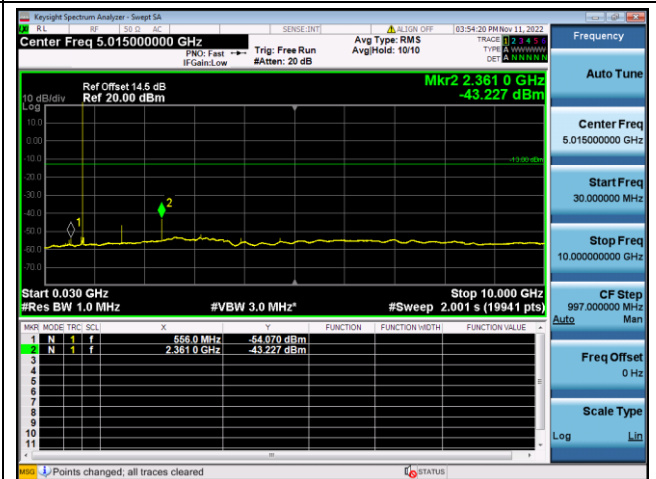

LTE FDD Band 13, SCS: 3.75KHz

QPSK Low channel-30MHz~10GHz

BPSK Low channel-30MHz~10GHz

QPSK Middle channel-30MHz~10GHz

BPSK Middle channel-30MHz~10GHz

QPSK High channel-30MHz~10GHz

BPSK High channel-30MHz~10GHz

LTE FDD Band 13, SCS: 15KHz

QPSK Low channel-30MHz~10GHz

BPSK Low channel-30MHz~10GHz

QPSK Middle channel-30MHz~10GHz

BPSK Middle channel-30MHz~10GHz

QPSK High channel-30MHz~10GHz

BPSK High channel-30MHz~10GHz

LTE FDD Band 19, SCS: 3.75KHz

QPSK Low channel-30MHz~10GHz

BPSK Low channel-30MHz~10GHz

QPSK Middle channel-30MHz~10GHz

BPSK Middle channel-30MHz~10GHz

QPSK High channel-30MHz~10GHz

BPSK High channel-30MHz~10GHz