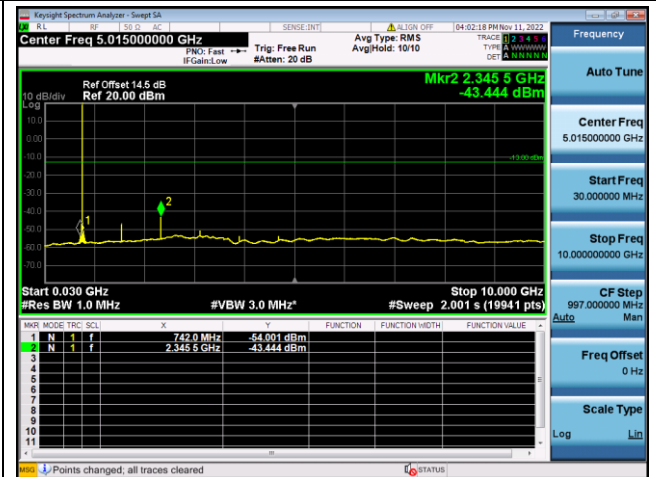

LTE FDD Band 12, SCS: 15KHz

QPSK Low channel-30MHz~10GHz

BPSK Low channel-30MHz~10GHz

QPSK Middle channel-30MHz~10GHz

BPSK Middle channel-30MHz~10GHz

QPSK High channel-30MHz~10GHz

BPSK High channel-30MHz~10GHz

LTE FDD Band 13, SCS: 3.75KHz

QPSK Low channel-30MHz~10GHz

BPSK Low channel-30MHz~10GHz

QPSK Middle channel-30MHz~10GHz

BPSK Middle channel-30MHz~10GHz

QPSK High channel-30MHz~10GHz

BPSK High channel-30MHz~10GHz

LTE FDD Band 13, SCS: 15KHz

QPSK Low channel-30MHz~10GHz

BPSK Low channel-30MHz~10GHz

QPSK Middle channel-30MHz~10GHz

BPSK Middle channel-30MHz~10GHz

QPSK High channel-30MHz~10GHz

BPSK High channel-30MHz~10GHz