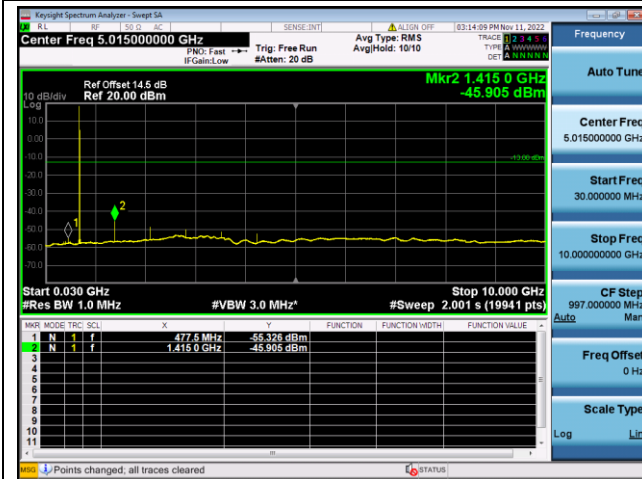

LTE FDD Band 12, SCS: 3.75KHz

QPSK Low channel-30MHz~10GHz

BPSK Low channel-30MHz~10GHz

QPSK Middle channel-30MHz~10GHz

BPSK Middle channel-30MHz~10GHz

QPSK High channel-30MHz~10GHz

BPSK High channel-30MHz~10GHz

LTE FDD Band 12, SCS: 15KHz

QPSK Low channel-30MHz~10GHz

BPSK Low channel-30MHz~10GHz

QPSK Middle channel-30MHz~10GHz

BPSK Middle channel-30MHz~10GHz

QPSK High channel-30MHz~10GHz

BPSK High channel-30MHz~10GHz

LTE FDD Band 13, SCS: 3.75KHz

QPSK Low channel-30MHz~10GHz

BPSK Low channel-30MHz~10GHz

QPSK Middle channel-30MHz~10GHz

BPSK Middle channel-30MHz~10GHz

QPSK High channel-30MHz~10GHz

BPSK High channel-30MHz~10GHz

LTE FDD Band 13, SCS: 15KHz

QPSK Low channel-30MHz~10GHz

BPSK Low channel-30MHz~10GHz

QPSK Middle channel-30MHz~10GHz

BPSK Middle channel-30MHz~10GHz

QPSK High channel-30MHz~10GHz

BPSK High channel-30MHz~10GHz