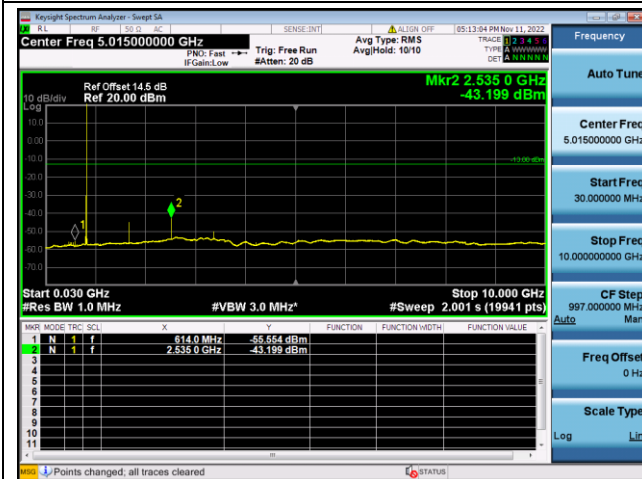

LTE FDD Band 19, SCS: 3.75KHz

QPSK Low channel-30MHz~10GHz

BPSK Low channel-30MHz~10GHz

QPSK Middle channel-30MHz~10GHz

BPSK Middle channel-30MHz~10GHz

QPSK High channel-30MHz~10GHz

BPSK High channel-30MHz~10GHz

LTE FDD Band 19, SCS: 15KHz

QPSK Low channel-30MHz~10GHz

BPSK Low channel-30MHz~10GHz

QPSK Middle channel-30MHz~10GHz

BPSK Middle channel-30MHz~10GHz

QPSK High channel-30MHz~10GHz

BPSK High channel-30MHz~10GHz

LTE FDD Band 25, SCS: 3.75KHz

QPSK Low channel-30MHz~10GHz

QPSK Low channel-10GHz~20GHz

QPSK Middle channel-30MHz~10GHz

QPSK Middle channel-10GHz~20GHz

QPSK High channel-30MHz~10GHz

QPSK High channel-10GHz~20GHz