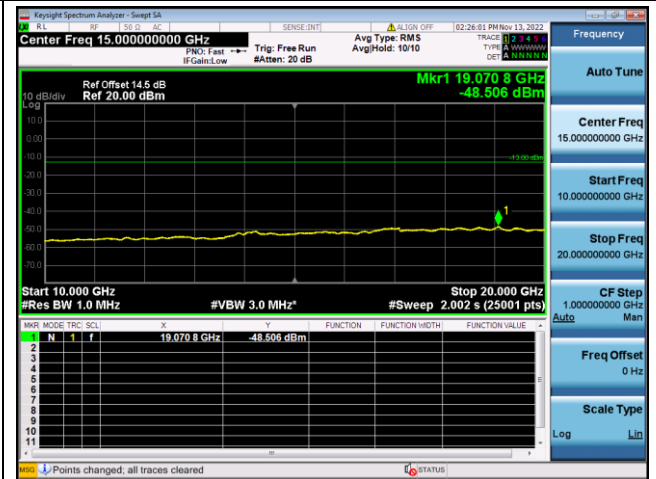

LTE FDD Band 19, SCS: 15KHz

QPSK Low channel-30MHz~10GHz

BPSK Low channel-30MHz~10GHz

QPSK Middle channel-30MHz~10GHz

BPSK Middle channel-30MHz~10GHz

QPSK High channel-30MHz~10GHz

BPSK High channel-30MHz~10GHz

LTE FDD Band 25, SCS: 3.75KHz

QPSK Low channel-30MHz~10GHz

QPSK Low channel-10GHz~20GHz

QPSK Middle channel-30MHz~10GHz

QPSK Middle channel-10GHz~20GHz

QPSK High channel-30MHz~10GHz

QPSK High channel-10GHz~20GHz

LTE FDD Band 25, SCS: 3.75KHz

BPSK Low channel-30MHz~10GHz

BPSK Low channel-10GHz~20GHz

BPSK Middle channel-30MHz~10GHz

BPSK Middle channel-10GHz~20GHz

BPSK High channel-30MHz~10GHz

BPSK High channel-10GHz~20GHz