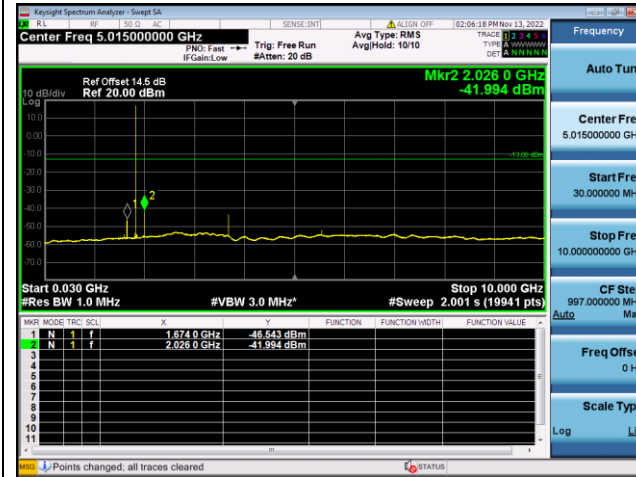

LTE FDD Band 25, SCS: 3.75KHz

QPSK Low channel-30MHz~10GHz

QPSK Low channel-10GHz~20GHz

QPSK Middle channel-30MHz~10GHz

QPSK Middle channel-10GHz~20GHz

QPSK High channel-30MHz~10GHz

QPSK High channel-10GHz~20GHz

LTE FDD Band 25, SCS: 3.75KHz

BPSK Low channel-30MHz~10GHz

BPSK Low channel-10GHz~20GHz

BPSK Middle channel-30MHz~10GHz

BPSK Middle channel-10GHz~20GHz

BPSK High channel-30MHz~10GHz

BPSK High channel-10GHz~20GHz

LTE FDD Band 25, SCS: 15KHz

QPSK Low channel-30MHz~10GHz

QPSK Low channel-10GHz~20GHz

QPSK Middle channel-30MHz~10GHz

QPSK Middle channel-10GHz~20GHz

QPSK High channel-30MHz~10GHz

QPSK High channel-10GHz~20GHz