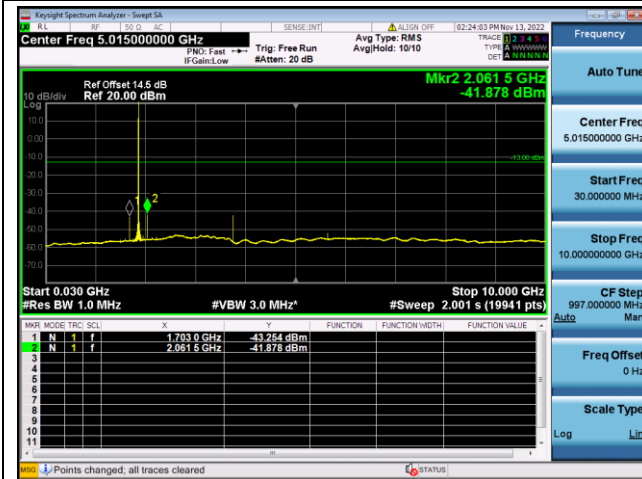

LTE FDD Band 25, SCS: 3.75KHz

QPSK Low channel-30MHz~10GHz

QPSK Low channel-10GHz~20GHz

QPSK Middle channel-30MHz~10GHz

QPSK Middle channel-10GHz~20GHz

QPSK High channel-30MHz~10GHz

QPSK High channel-10GHz~20GHz

LTE FDD Band 25, SCS: 3.75KHz

BPSK Low channel-30MHz~10GHz

BPSK Low channel-10GHz~20GHz

BPSK Middle channel-30MHz~10GHz

BPSK Middle channel-10GHz~20GHz

BPSK High channel-30MHz~10GHz

BPSK High channel-10GHz~20GHz

LTE FDD Band 25, SCS: 15KHz

QPSK Low channel-30MHz~10GHz

QPSK Low channel-10GHz~20GHz

QPSK Middle channel-30MHz~10GHz

QPSK Middle channel-10GHz~20GHz

QPSK High channel-30MHz~10GHz

QPSK High channel-10GHz~20GHz