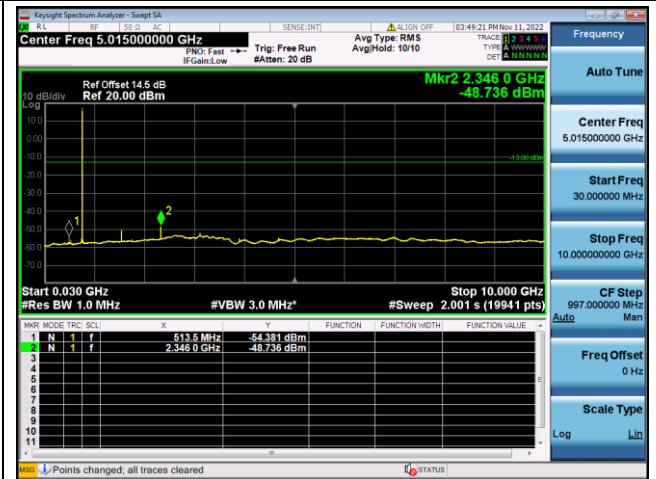

LTE FDD Band 13, SCS: 3.75KHz

QPSK Low channel-30MHz~10GHz

BPSK Low channel-30MHz~10GHz

QPSK Middle channel-30MHz~10GHz

BPSK Middle channel-30MHz~10GHz

QPSK High channel-30MHz~10GHz

BPSK High channel-30MHz~10GHz

LTE FDD Band 13, SCS: 15KHz

QPSK Low channel-30MHz~10GHz

BPSK Low channel-30MHz~10GHz

QPSK Middle channel-30MHz~10GHz

BPSK Middle channel-30MHz~10GHz

QPSK High channel-30MHz~10GHz

BPSK High channel-30MHz~10GHz

LTE FDD Band 19, SCS: 3.75KHz

QPSK Low channel-30MHz~10GHz

BPSK Low channel-30MHz~10GHz

QPSK Middle channel-30MHz~10GHz

BPSK Middle channel-30MHz~10GHz

QPSK High channel-30MHz~10GHz

BPSK High channel-30MHz~10GHz