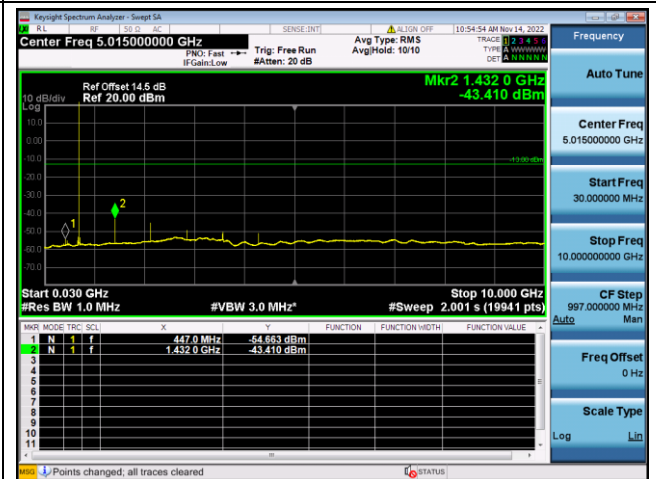

LTE FDD Band 12, SCS: 3.75KHz

QPSK Low channel-30MHz~10GHz

BPSK Low channel-30MHz~10GHz

QPSK Middle channel-30MHz~10GHz

BPSK Middle channel-30MHz~10GHz

QPSK High channel-30MHz~10GHz

BPSK High channel-30MHz~10GHz

LTE FDD Band 12, SCS: 15KHz

QPSK Low channel-30MHz~10GHz

BPSK Low channel-30MHz~10GHz

QPSK Middle channel-30MHz~10GHz

BPSK Middle channel-30MHz~10GHz

QPSK High channel-30MHz~10GHz

BPSK High channel-30MHz~10GHz

LTE FDD Band 13, SCS: 3.75KHz

QPSK Low channel-30MHz~10GHz

BPSK Low channel-30MHz~10GHz

QPSK Middle channel-30MHz~10GHz

BPSK Middle channel-30MHz~10GHz

QPSK High channel-30MHz~10GHz

BPSK High channel-30MHz~10GHz

LTE FDD Band 13, SCS: 15KHz

QPSK Low channel-30MHz~10GHz

BPSK Low channel-30MHz~10GHz

QPSK Middle channel-30MHz~10GHz

BPSK Middle channel-30MHz~10GHz

QPSK High channel-30MHz~10GHz

BPSK High channel-30MHz~10GHz