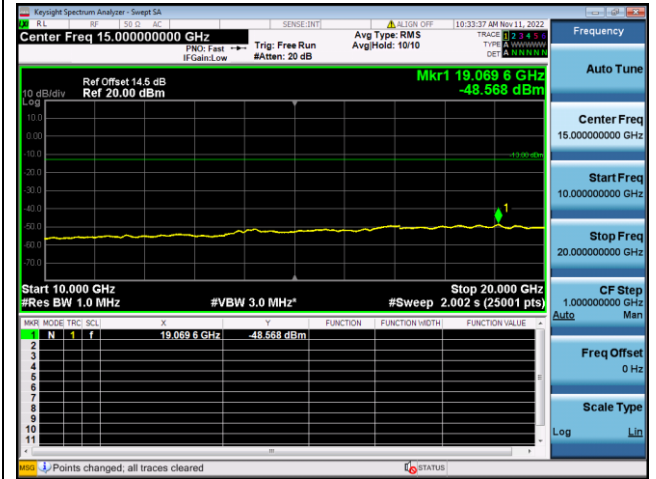

LTE Cat NB Appendix-CSE

LTE FDD Band 2, SCS: 3.75KHz

QPSK Low channel-30MHz~10GHz

QPSK Low channel-10GHz~20GHz

QPSK Middle channel-30MHz~10GHz

QPSK Middle channel-10GHz~20GHz

QPSK High channel-30MHz~10GHz

QPSK High channel-10GHz~20GHz

LTE FDD Band 2, SCS: 3.75KHz

BPSK Low channel-30MHz~10GHz

BPSK Low channel-10GHz~20GHz

BPSK Middle channel-30MHz~10GHz

BPSK Middle channel-10GHz~20GHz

BPSK High channel-30MHz~10GHz

BPSK High channel-10GHz~20GHz

LTE FDD Band 2, SCS: 15KHz

QPSK Low channel-30MHz~10GHz

QPSK Low channel-10GHz~20GHz

QPSK Middle channel-30MHz~10GHz

QPSK Middle channel-10GHz~20GHz

QPSK High channel-30MHz~10GHz

QPSK High channel-10GHz~20GHz

LTE FDD Band 2, SCS: 15KHz

BPSK Low channel-30MHz~10GHz

BPSK Low channel-10GHz~20GHz

BPSK Middle channel-30MHz~10GHz

BPSK Middle channel-10GHz~20GHz

BPSK High channel-30MHz~10GHz

BPSK High channel-10GHz~20GHz