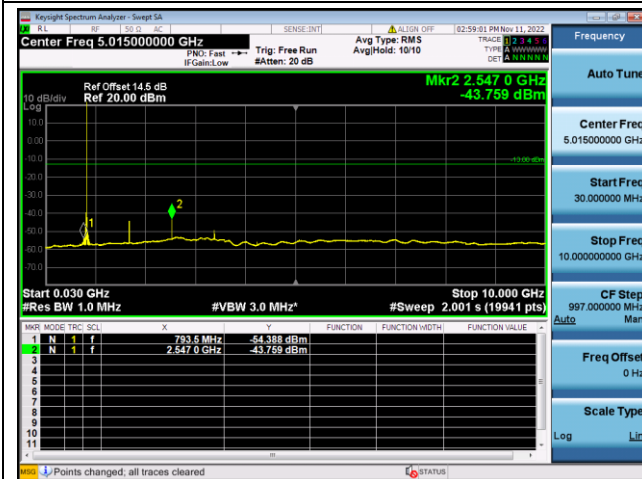

LTE FDD Band 4, SCS: 15KHz

BPSK Low channel-30MHz~10GHz

BPSK Low channel-10GHz~20GHz

BPSK Middle channel-30MHz~10GHz

BPSK Middle channel-10GHz~20GHz

BPSK High channel-30MHz~10GHz

BPSK High channel-10GHz~20GHz

LTE FDD Band 5, SCS: 3.75KHz

QPSK Low channel-30MHz~10GHz

BPSK Low channel-30MHz~10GHz

QPSK Middle channel-30MHz~10GHz

BPSK Middle channel-30MHz~10GHz

QPSK High channel-30MHz~10GHz

BPSK High channel-30MHz~10GHz