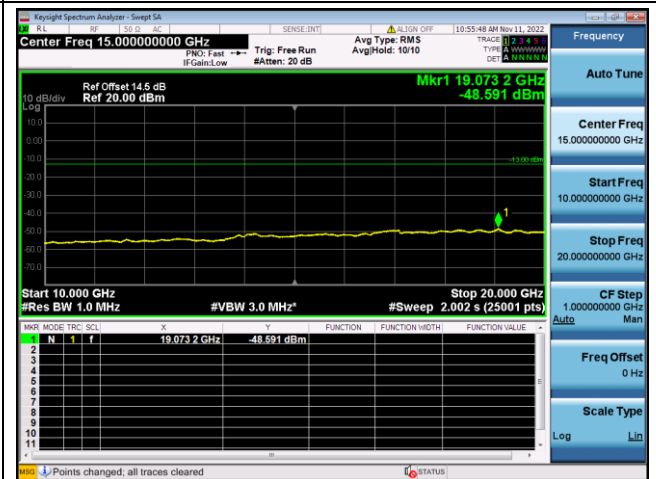

LTE FDD Band 2, SCS: 3.75KHz

BPSK Low channel-30MHz~10GHz

BPSK Low channel-10GHz~20GHz

BPSK Middle channel-30MHz~10GHz

BPSK Middle channel-10GHz~20GHz

BPSK High channel-30MHz~10GHz

BPSK High channel-10GHz~20GHz

LTE FDD Band 2, SCS: 15KHz

QPSK Low channel-30MHz~10GHz

QPSK Low channel-10GHz~20GHz

QPSK Middle channel-30MHz~10GHz

QPSK Middle channel-10GHz~20GHz

QPSK High channel-30MHz~10GHz

QPSK High channel-10GHz~20GHz

LTE FDD Band 2, SCS: 15KHz

BPSK Low channel-30MHz~10GHz

BPSK Low channel-10GHz~20GHz

BPSK Middle channel-30MHz~10GHz

BPSK Middle channel-10GHz~20GHz

BPSK High channel-30MHz~10GHz

BPSK High channel-10GHz~20GHz

LTE FDD Band 4, SCS: 3.75KHz

QPSK Low channel-30MHz~10GHz

QPSK Low channel-10GHz~20GHz

QPSK Middle channel-30MHz~10GHz

QPSK Middle channel-10GHz~20GHz

QPSK High channel-30MHz~10GHz

QPSK High channel-10GHz~20GHz