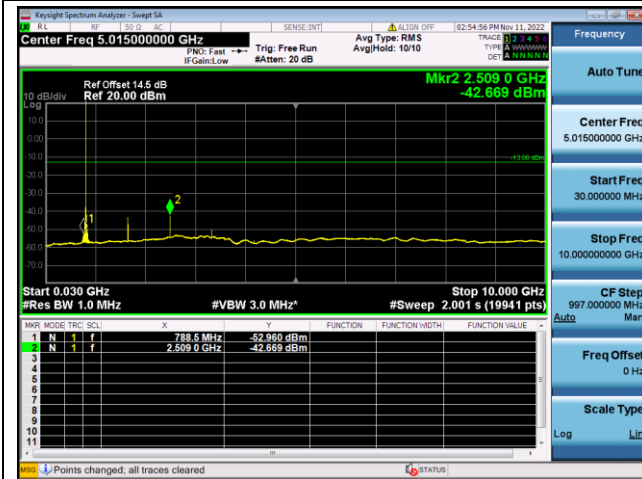

LTE FDD Band 4, SCS: 15KHz

BPSK Low channel-30MHz~10GHz

BPSK Low channel-10GHz~20GHz

BPSK Middle channel-30MHz~10GHz

BPSK Middle channel-10GHz~20GHz

BPSK High channel-30MHz~10GHz

BPSK High channel-10GHz~20GHz

LTE FDD Band 5, SCS: 3.75KHz

QPSK Low channel-30MHz~10GHz

BPSK Low channel-30MHz~10GHz

QPSK Middle channel-30MHz~10GHz

BPSK Middle channel-30MHz~10GHz

QPSK High channel-30MHz~10GHz

BPSK High channel-30MHz~10GHz