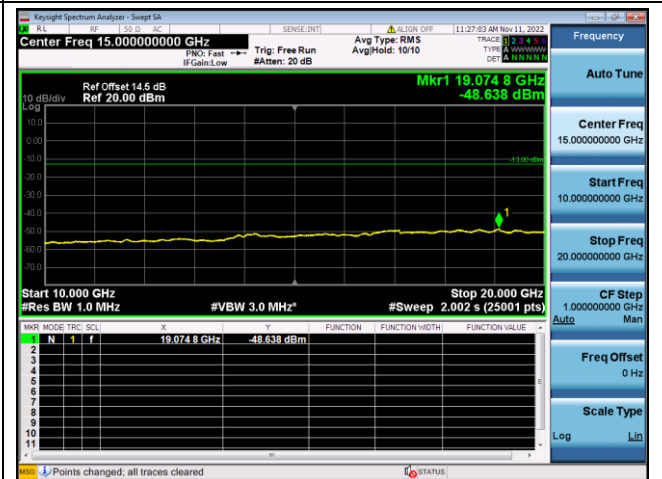

LTE Cat NB Appendix-CSE

LTE FDD Band 2, SCS: 3.75KHz

QPSK Low channel-30MHz~10GHz

QPSK Low channel-10GHz~20GHz

QPSK Middle channel-30MHz~10GHz

QPSK Middle channel-10GHz~20GHz

QPSK High channel-30MHz~10GHz

QPSK High channel-10GHz~20GHz

LTE FDD Band 2, SCS: 3.75KHz

BPSK Low channel-30MHz~10GHz

BPSK Low channel-10GHz~20GHz

BPSK Middle channel-30MHz~10GHz

BPSK Middle channel-10GHz~20GHz

BPSK High channel-30MHz~10GHz

BPSK High channel-10GHz~20GHz

LTE FDD Band 2, SCS: 15KHz

QPSK Low channel-30MHz~10GHz

QPSK Low channel-10GHz~20GHz

QPSK Middle channel-30MHz~10GHz

QPSK Middle channel-10GHz~20GHz

QPSK High channel-30MHz~10GHz

QPSK High channel-10GHz~20GHz

LTE FDD Band 2, SCS: 15KHz

BPSK Low channel-30MHz~10GHz

BPSK Low channel-10GHz~20GHz

BPSK Middle channel-30MHz~10GHz

BPSK Middle channel-10GHz~20GHz

BPSK High channel-30MHz~10GHz

BPSK High channel-10GHz~20GHz