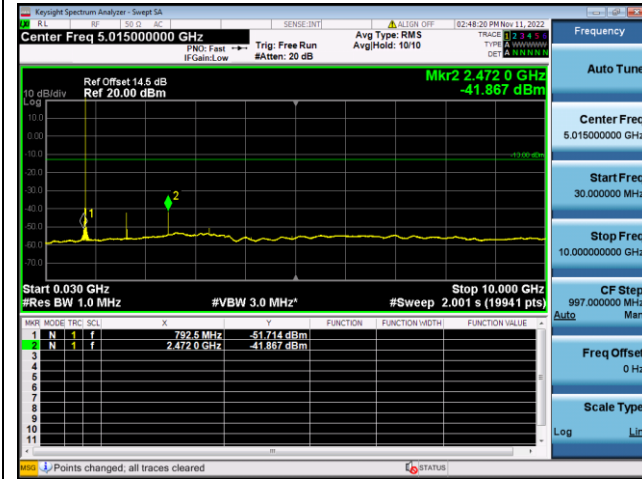

LTE FDD Band 4, SCS: 15KHz

QPSK Low channel-30MHz~10GHz

QPSK Low channel-10GHz~20GHz

QPSK Middle channel-30MHz~10GHz

QPSK Middle channel-10GHz~20GHz

QPSK High channel-30MHz~10GHz

QPSK High channel-10GHz~20GHz

LTE FDD Band 4, SCS: 15KHz

BPSK Low channel-30MHz~10GHz

BPSK Low channel-10GHz~20GHz

BPSK Middle channel-30MHz~10GHz

BPSK Middle channel-10GHz~20GHz

BPSK High channel-30MHz~10GHz

BPSK High channel-10GHz~20GHz

LTE FDD Band 5, SCS: 3.75KHz

QPSK Low channel-30MHz~10GHz

BPSK Low channel-30MHz~10GHz

QPSK Middle channel-30MHz~10GHz

BPSK Middle channel-30MHz~10GHz

QPSK High channel-30MHz~10GHz

BPSK High channel-30MHz~10GHz