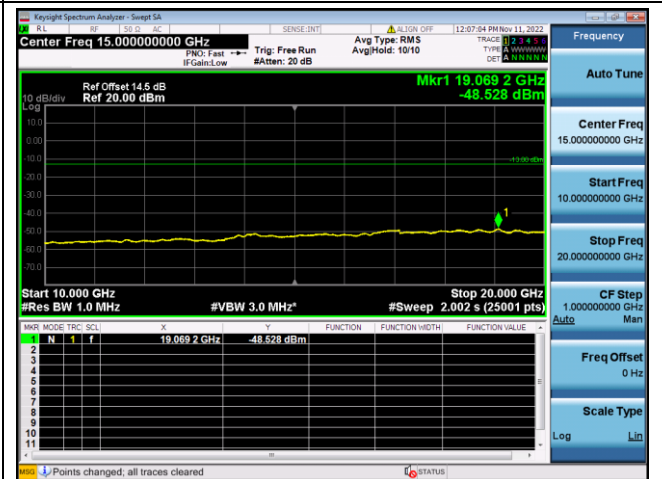

LTE FDD Band 4, SCS: 3.75KHz

QPSK Low channel-30MHz~10GHz

QPSK Low channel-10GHz~20GHz

QPSK Middle channel-30MHz~10GHz

QPSK Middle channel-10GHz~20GHz

QPSK High channel-30MHz~10GHz

QPSK High channel-10GHz~20GHz

LTE FDD Band 4, SCS: 3.75KHz

BPSK Low channel-30MHz~10GHz

BPSK Low channel-10GHz~20GHz

BPSK Middle channel-30MHz~10GHz

BPSK Middle channel-10GHz~20GHz

BPSK High channel-30MHz~10GHz

BPSK High channel-10GHz~20GHz

LTE FDD Band 4, SCS: 15KHz

QPSK Low channel-30MHz~10GHz

QPSK Low channel-10GHz~20GHz

QPSK Middle channel-30MHz~10GHz

QPSK Middle channel-10GHz~20GHz

QPSK High channel-30MHz~10GHz

QPSK High channel-10GHz~20GHz