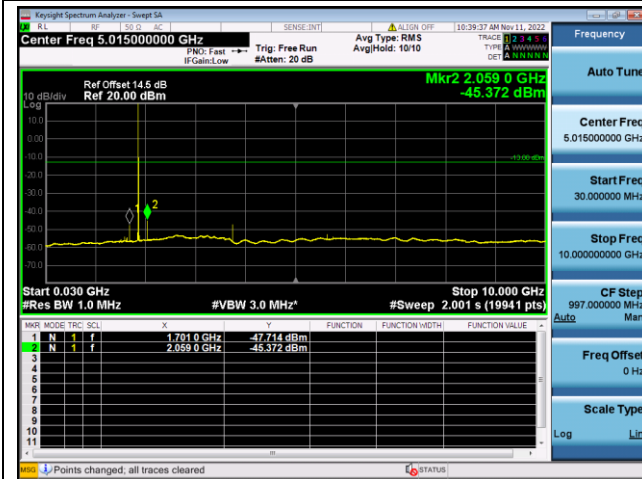

LTE FDD Band 2, SCS: 3.75KHz

BPSK Low channel-30MHz~10GHz

BPSK Low channel-10GHz~20GHz

BPSK Middle channel-30MHz~10GHz

BPSK Middle channel-10GHz~20GHz

BPSK High channel-30MHz~10GHz

BPSK High channel-10GHz~20GHz

LTE FDD Band 2, SCS: 15KHz

QPSK Low channel-30MHz~10GHz

QPSK Low channel-10GHz~20GHz

QPSK Middle channel-30MHz~10GHz

QPSK Middle channel-10GHz~20GHz

QPSK High channel-30MHz~10GHz

QPSK High channel-10GHz~20GHz

LTE FDD Band 2, SCS: 15KHz

BPSK Low channel-30MHz~10GHz

BPSK Low channel-10GHz~20GHz

BPSK Middle channel-30MHz~10GHz

BPSK Middle channel-10GHz~20GHz

BPSK High channel-30MHz~10GHz

BPSK High channel-10GHz~20GHz