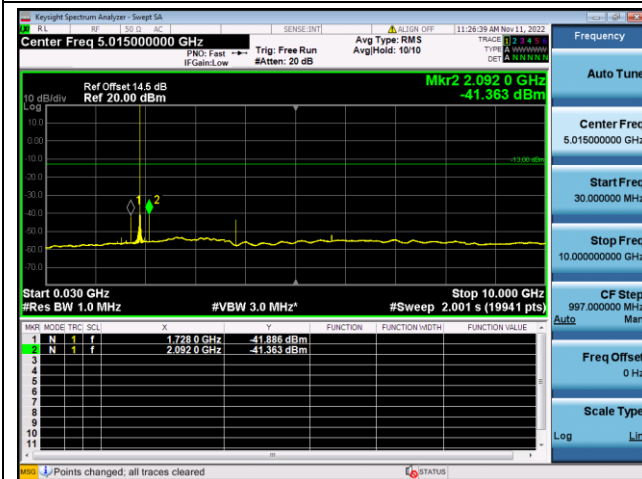

LTE Cat NB Appendix-CSE

LTE FDD Band 2, SCS: 3.75KHz

QPSK Low channel-30MHz~10GHz

QPSK Low channel-10GHz~20GHz

QPSK Middle channel-30MHz~10GHz

QPSK Middle channel-10GHz~20GHz

QPSK High channel-30MHz~10GHz

QPSK High channel-10GHz~20GHz

LTE FDD Band 2, SCS: 3.75KHz

BPSK Low channel-30MHz~10GHz

BPSK Low channel-10GHz~20GHz

BPSK Middle channel-30MHz~10GHz

BPSK Middle channel-10GHz~20GHz

BPSK High channel-30MHz~10GHz

BPSK High channel-10GHz~20GHz

LTE FDD Band 2, SCS: 15KHz

QPSK Low channel-30MHz~10GHz

QPSK Low channel-10GHz~20GHz

QPSK Middle channel-30MHz~10GHz

QPSK Middle channel-10GHz~20GHz

QPSK High channel-30MHz~10GHz

QPSK High channel-10GHz~20GHz