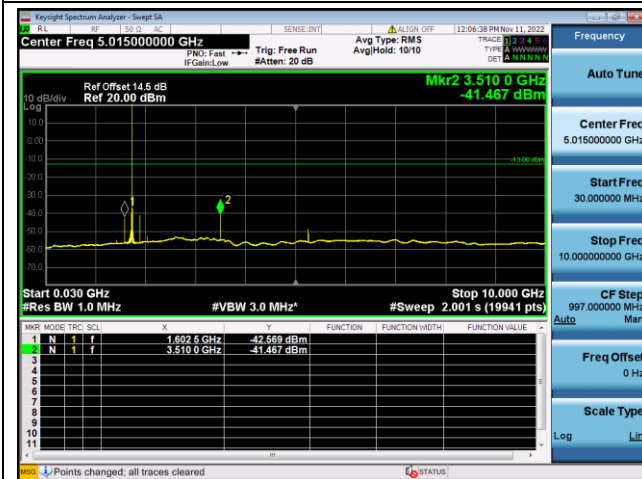

LTE FDD Band 4, SCS: 3.75KHz

QPSK Low channel-30MHz~10GHz

QPSK Low channel-10GHz~20GHz

QPSK Middle channel-30MHz~10GHz

QPSK Middle channel-10GHz~20GHz

QPSK High channel-30MHz~10GHz

QPSK High channel-10GHz~20GHz

LTE FDD Band 4, SCS: 3.75KHz

BPSK Low channel-30MHz~10GHz

BPSK Low channel-10GHz~20GHz

BPSK Middle channel-30MHz~10GHz

BPSK Middle channel-10GHz~20GHz

BPSK High channel-30MHz~10GHz

BPSK High channel-10GHz~20GHz

LTE FDD Band 4, SCS: 15KHz

QPSK Low channel-30MHz~10GHz

QPSK Low channel-10GHz~20GHz

QPSK Middle channel-30MHz~10GHz

QPSK Middle channel-10GHz~20GHz

QPSK High channel-30MHz~10GHz

QPSK High channel-10GHz~20GHz