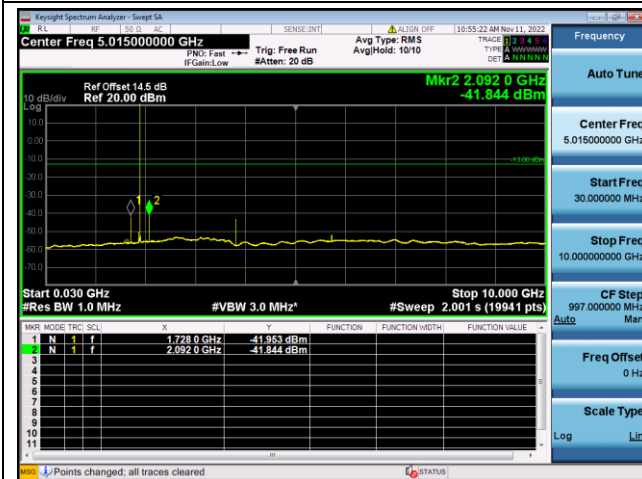

LTE FDD Band 2, SCS: 3.75KHz

BPSK Low channel-30MHz~10GHz

BPSK Low channel-10GHz~20GHz

BPSK Middle channel-30MHz~10GHz

BPSK Middle channel-10GHz~20GHz

BPSK High channel-30MHz~10GHz

BPSK High channel-10GHz~20GHz

LTE FDD Band 2, SCS: 15KHz

QPSK Low channel-30MHz~10GHz

QPSK Low channel-10GHz~20GHz

QPSK Middle channel-30MHz~10GHz

QPSK Middle channel-10GHz~20GHz

QPSK High channel-30MHz~10GHz

QPSK High channel-10GHz~20GHz

LTE FDD Band 2, SCS: 15KHz

BPSK Low channel-30MHz~10GHz

BPSK Low channel-10GHz~20GHz

BPSK Middle channel-30MHz~10GHz

BPSK Middle channel-10GHz~20GHz

BPSK High channel-30MHz~10GHz

BPSK High channel-10GHz~20GHz