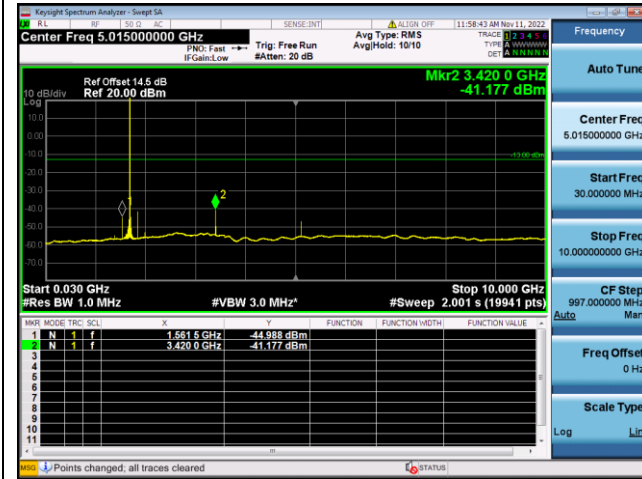

LTE FDD Band 2, SCS: 15KHz

BPSK Low channel-30MHz~10GHz

BPSK Low channel-10GHz~20GHz

BPSK Middle channel-30MHz~10GHz

BPSK Middle channel-10GHz~20GHz

BPSK High channel-30MHz~10GHz

BPSK High channel-10GHz~20GHz

LTE FDD Band 4, SCS: 3.75KHz

QPSK Low channel-30MHz~10GHz

QPSK Low channel-10GHz~20GHz

QPSK Middle channel-30MHz~10GHz

QPSK Middle channel-10GHz~20GHz

QPSK High channel-30MHz~10GHz

QPSK High channel-10GHz~20GHz

LTE FDD Band 4, SCS: 3.75KHz

BPSK Low channel-30MHz~10GHz

BPSK Low channel-10GHz~20GHz

BPSK Middle channel-30MHz~10GHz

BPSK Middle channel-10GHz~20GHz

BPSK High channel-30MHz~10GHz

BPSK High channel-10GHz~20GHz