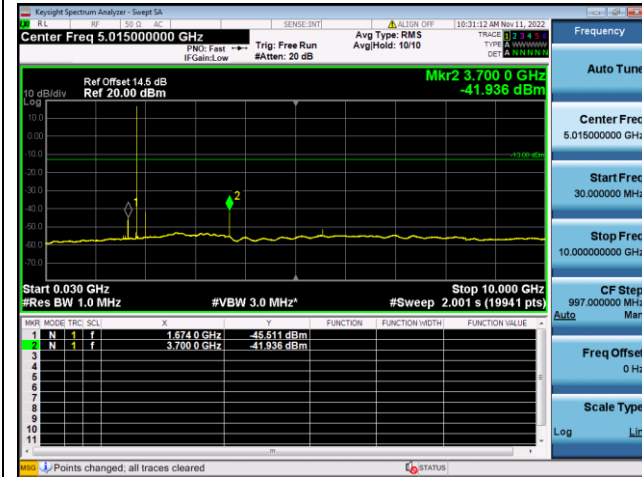

LTE FDD Band 2, SCS: 3.75KHz

BPSK Low channel-30MHz~10GHz

BPSK Low channel-10GHz~20GHz

BPSK Middle channel-30MHz~10GHz

BPSK Middle channel-10GHz~20GHz

BPSK High channel-30MHz~10GHz

BPSK High channel-10GHz~20GHz

LTE FDD Band 2, SCS: 15KHz

QPSK Low channel-30MHz~10GHz

QPSK Low channel-10GHz~20GHz

QPSK Middle channel-30MHz~10GHz

QPSK Middle channel-10GHz~20GHz

QPSK High channel-30MHz~10GHz

QPSK High channel-10GHz~20GHz

LTE FDD Band 2, SCS: 15KHz

BPSK Low channel-30MHz~10GHz

BPSK Low channel-10GHz~20GHz

BPSK Middle channel-30MHz~10GHz

BPSK Middle channel-10GHz~20GHz

BPSK High channel-30MHz~10GHz

BPSK High channel-10GHz~20GHz

LTE FDD Band 4, SCS: 3.75KHz

QPSK Low channel-30MHz~10GHz

QPSK Low channel-10GHz~20GHz

QPSK Middle channel-30MHz~10GHz

QPSK Middle channel-10GHz~20GHz

QPSK High channel-30MHz~10GHz

QPSK High channel-10GHz~20GHz