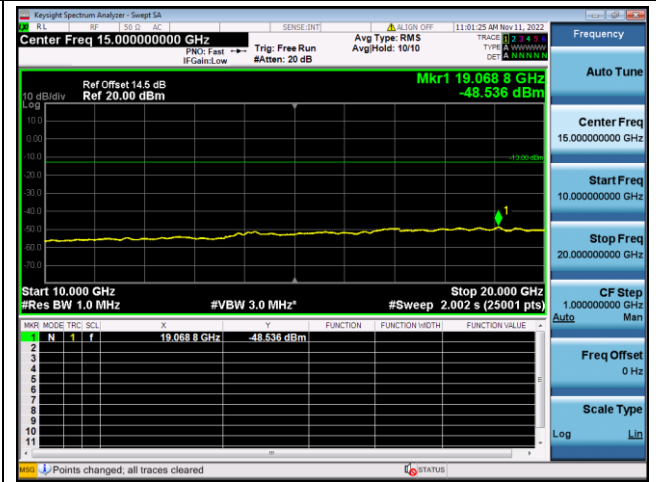

LTE Cat NB Appendix-CSE

LTE FDD Band 2, SCS: 3.75KHz

QPSK Low channel-30MHz~10GHz

QPSK Low channel-10GHz~20GHz

QPSK Middle channel-30MHz~10GHz

QPSK Middle channel-10GHz~20GHz

QPSK High channel-30MHz~10GHz

QPSK High channel-10GHz~20GHz

LTE FDD Band 2, SCS: 3.75KHz

BPSK Low channel-30MHz~10GHz

BPSK Low channel-10GHz~20GHz

BPSK Middle channel-30MHz~10GHz

BPSK Middle channel-10GHz~20GHz

BPSK High channel-30MHz~10GHz

BPSK High channel-10GHz~20GHz