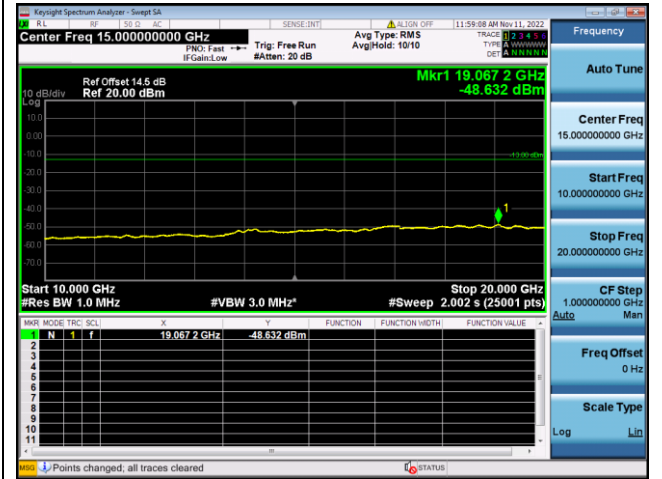

LTE FDD Band 2, SCS: 15KHz

BPSK Low channel-30MHz~10GHz

BPSK Low channel-10GHz~20GHz

BPSK Middle channel-30MHz~10GHz

BPSK Middle channel-10GHz~20GHz

BPSK High channel-30MHz~10GHz

BPSK High channel-10GHz~20GHz

LTE FDD Band 4, SCS: 3.75KHz

QPSK Low channel-30MHz~10GHz

QPSK Low channel-10GHz~20GHz

QPSK Middle channel-30MHz~10GHz

QPSK Middle channel-10GHz~20GHz

QPSK High channel-30MHz~10GHz

QPSK High channel-10GHz~20GHz

LTE FDD Band 4, SCS: 3.75KHz

BPSK Low channel-30MHz~10GHz

BPSK Low channel-10GHz~20GHz

BPSK Middle channel-30MHz~10GHz

BPSK Middle channel-10GHz~20GHz

BPSK High channel-30MHz~10GHz

BPSK High channel-10GHz~20GHz