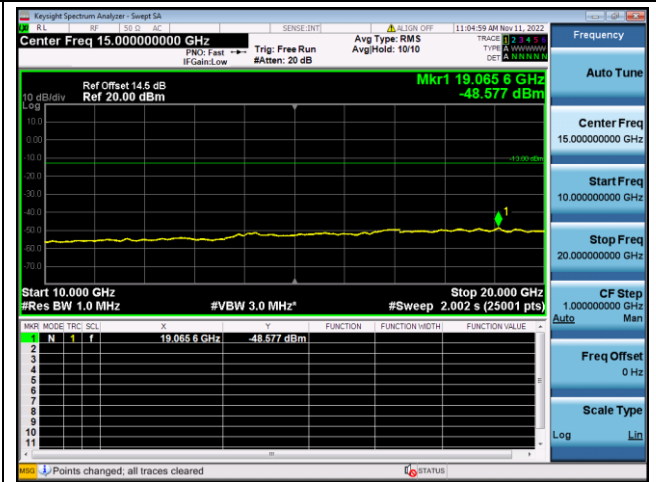

LTE Cat NB Appendix-CSE

LTE FDD Band 2, SCS: 3.75KHz

QPSK Low channel-30MHz~10GHz

QPSK Low channel-10GHz~20GHz

QPSK Middle channel-30MHz~10GHz

QPSK Middle channel-10GHz~20GHz

QPSK High channel-30MHz~10GHz

QPSK High channel-10GHz~20GHz

LTE FDD Band 2, SCS: 3.75KHz

BPSK Low channel-30MHz~10GHz

BPSK Low channel-10GHz~20GHz

BPSK Middle channel-30MHz~10GHz

BPSK Middle channel-10GHz~20GHz

BPSK High channel-30MHz~10GHz

BPSK High channel-10GHz~20GHz