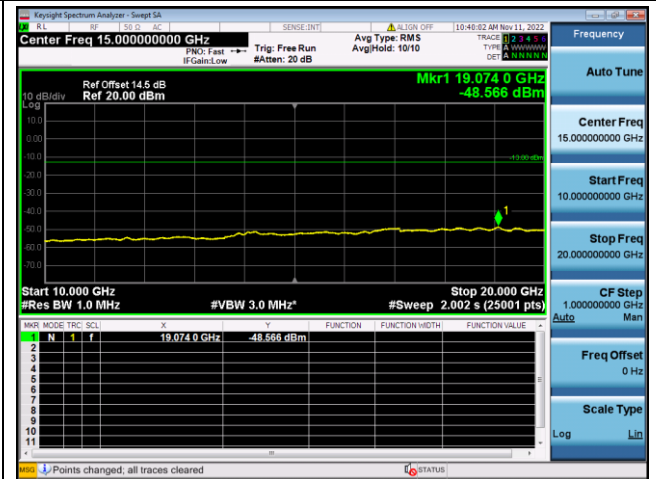

LTE FDD Band 2, SCS: 3.75KHz

BPSK Low channel-30MHz~10GHz

BPSK Low channel-10GHz~20GHz

BPSK Middle channel-30MHz~10GHz

BPSK Middle channel-10GHz~20GHz

BPSK High channel-30MHz~10GHz

BPSK High channel-10GHz~20GHz

LTE FDD Band 2, SCS: 15KHz

QPSK Low channel-30MHz~10GHz

QPSK Low channel-10GHz~20GHz

QPSK Middle channel-30MHz~10GHz

QPSK Middle channel-10GHz~20GHz

QPSK High channel-30MHz~10GHz

QPSK High channel-10GHz~20GHz

LTE FDD Band 2, SCS: 15KHz

BPSK Low channel-30MHz~10GHz

BPSK Low channel-10GHz~20GHz

BPSK Middle channel-30MHz~10GHz

BPSK Middle channel-10GHz~20GHz

BPSK High channel-30MHz~10GHz

BPSK High channel-10GHz~20GHz

LTE FDD Band 4, SCS: 3.75KHz

QPSK Low channel-30MHz~10GHz

QPSK Low channel-10GHz~20GHz

QPSK Middle channel-30MHz~10GHz

QPSK Middle channel-10GHz~20GHz

QPSK High channel-30MHz~10GHz

QPSK High channel-10GHz~20GHz