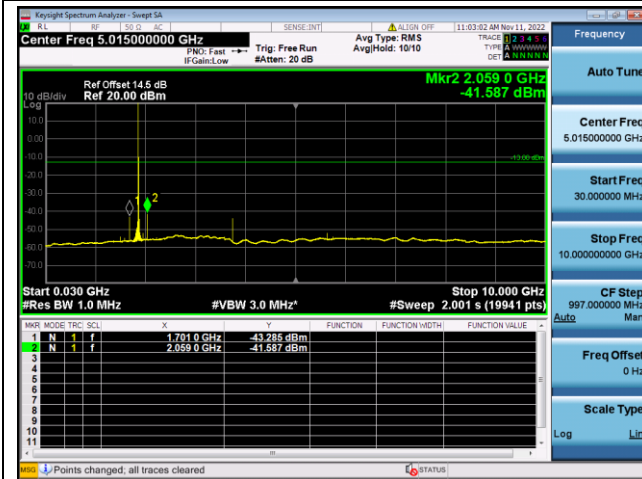

LTE Cat NB Appendix-CSE

LTE FDD Band 2, SCS: 3.75KHz

QPSK Low channel-30MHz~10GHz

QPSK Low channel-10GHz~20GHz

QPSK Middle channel-30MHz~10GHz

QPSK Middle channel-10GHz~20GHz

QPSK High channel-30MHz~10GHz

QPSK High channel-10GHz~20GHz

LTE FDD Band 2, SCS: 3.75KHz

BPSK Low channel-30MHz~10GHz

BPSK Low channel-10GHz~20GHz

BPSK Middle channel-30MHz~10GHz

BPSK Middle channel-10GHz~20GHz

BPSK High channel-30MHz~10GHz

BPSK High channel-10GHz~20GHz

LTE FDD Band 2, SCS: 15KHz

QPSK Low channel-30MHz~10GHz

QPSK Low channel-10GHz~20GHz

QPSK Middle channel-30MHz~10GHz

QPSK Middle channel-10GHz~20GHz

QPSK High channel-30MHz~10GHz

QPSK High channel-10GHz~20GHz