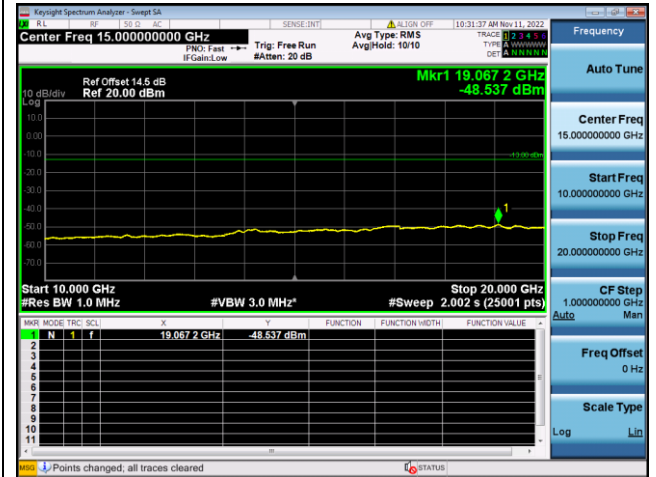

LTE FDD Band 2, SCS: 3.75KHz

BPSK Low channel-30MHz~10GHz

BPSK Low channel-10GHz~20GHz

BPSK Middle channel-30MHz~10GHz

BPSK Middle channel-10GHz~20GHz

BPSK High channel-30MHz~10GHz

BPSK High channel-10GHz~20GHz

LTE FDD Band 2, SCS: 15KHz

QPSK Low channel-30MHz~10GHz

QPSK Low channel-10GHz~20GHz

QPSK Middle channel-30MHz~10GHz

QPSK Middle channel-10GHz~20GHz

QPSK High channel-30MHz~10GHz

QPSK High channel-10GHz~20GHz

LTE FDD Band 2, SCS: 15KHz

BPSK Low channel-30MHz~10GHz

BPSK Low channel-10GHz~20GHz

BPSK Middle channel-30MHz~10GHz

BPSK Middle channel-10GHz~20GHz

BPSK High channel-30MHz~10GHz

BPSK High channel-10GHz~20GHz

LTE FDD Band 4, SCS: 3.75KHz

QPSK Low channel-30MHz~10GHz

QPSK Low channel-10GHz~20GHz

QPSK Middle channel-30MHz~10GHz

QPSK Middle channel-10GHz~20GHz

QPSK High channel-30MHz~10GHz

QPSK High channel-10GHz~20GHz