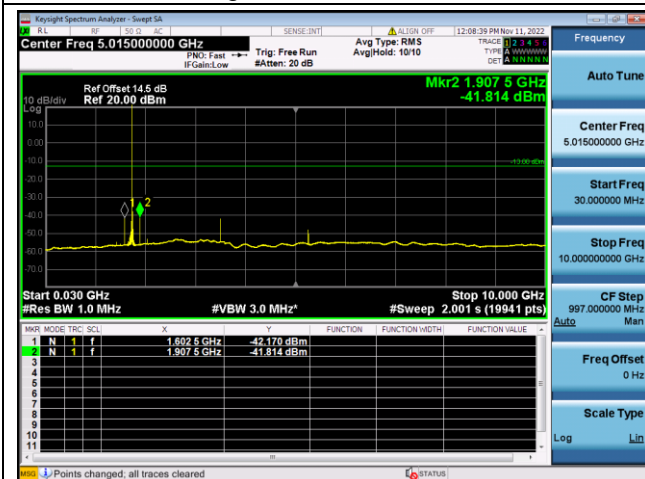

LTE FDD Band 2, SCS: 15KHz

BPSK Low channel-30MHz~10GHz

BPSK Low channel-10GHz~20GHz

BPSK Middle channel-30MHz~10GHz

BPSK Middle channel-10GHz~20GHz

BPSK High channel-30MHz~10GHz

BPSK High channel-10GHz~20GHz

LTE FDD Band 4, SCS: 3.75KHz

QPSK Low channel-30MHz~10GHz

QPSK Low channel-10GHz~20GHz

QPSK Middle channel-30MHz~10GHz

QPSK Middle channel-10GHz~20GHz

QPSK High channel-30MHz~10GHz

QPSK High channel-10GHz~20GHz

LTE FDD Band 4, SCS: 3.75KHz

BPSK Low channel-30MHz~10GHz

BPSK Low channel-10GHz~20GHz

BPSK Middle channel-30MHz~10GHz

BPSK Middle channel-10GHz~20GHz

BPSK High channel-30MHz~10GHz

BPSK High channel-10GHz~20GHz