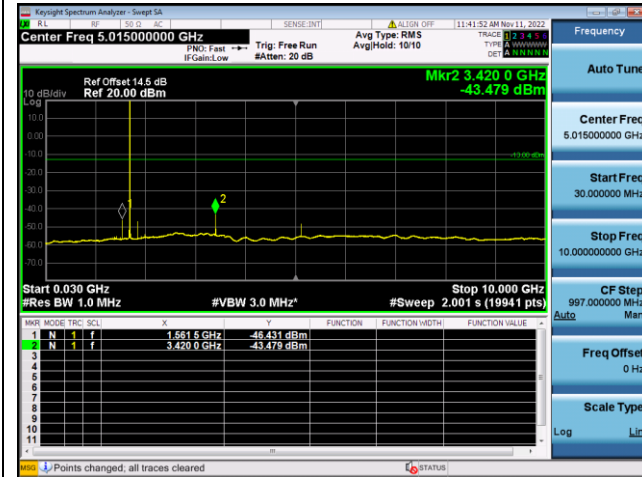

LTE FDD Band 4, SCS: 3.75KHz

BPSK Low channel-30MHz~10GHz

BPSK Low channel-10GHz~20GHz

BPSK Middle channel-30MHz~10GHz

BPSK Middle channel-10GHz~20GHz

BPSK High channel-30MHz~10GHz

BPSK High channel-10GHz~20GHz

LTE FDD Band 4, SCS: 15KHz

QPSK Low channel-30MHz~10GHz

QPSK Low channel-10GHz~20GHz

QPSK Middle channel-30MHz~10GHz

QPSK Middle channel-10GHz~20GHz

QPSK High channel-30MHz~10GHz

QPSK High channel-10GHz~20GHz

LTE FDD Band 4, SCS: 15KHz

BPSK Low channel-30MHz~10GHz

BPSK Low channel-10GHz~20GHz

BPSK Middle channel-30MHz~10GHz

BPSK Middle channel-10GHz~20GHz

BPSK High channel-30MHz~10GHz

BPSK High channel-10GHz~20GHz