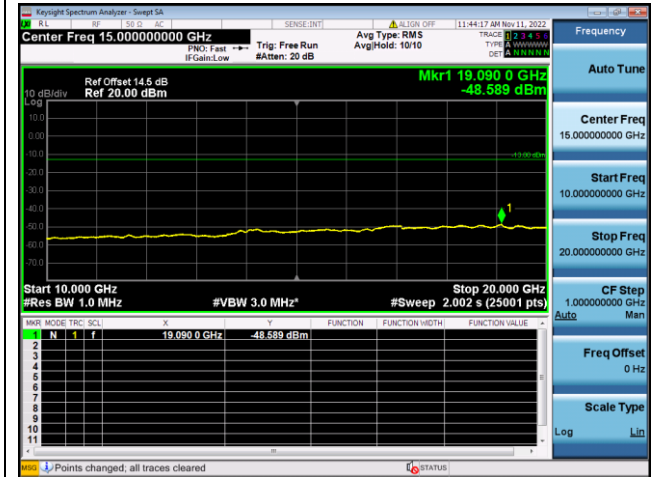

LTE FDD Band 4, SCS: 3.75KHz

QPSK Low channel-30MHz~10GHz

QPSK Low channel-10GHz~20GHz

QPSK Middle channel-30MHz~10GHz

QPSK Middle channel-10GHz~20GHz

QPSK High channel-30MHz~10GHz

QPSK High channel-10GHz~20GHz

LTE FDD Band 4, SCS: 3.75KHz

BPSK Low channel-30MHz~10GHz

BPSK Low channel-10GHz~20GHz

BPSK Middle channel-30MHz~10GHz

BPSK Middle channel-10GHz~20GHz

BPSK High channel-30MHz~10GHz

BPSK High channel-10GHz~20GHz

LTE FDD Band 4, SCS: 15KHz

QPSK Low channel-30MHz~10GHz

QPSK Low channel-10GHz~20GHz

QPSK Middle channel-30MHz~10GHz

QPSK Middle channel-10GHz~20GHz

QPSK High channel-30MHz~10GHz

QPSK High channel-10GHz~20GHz