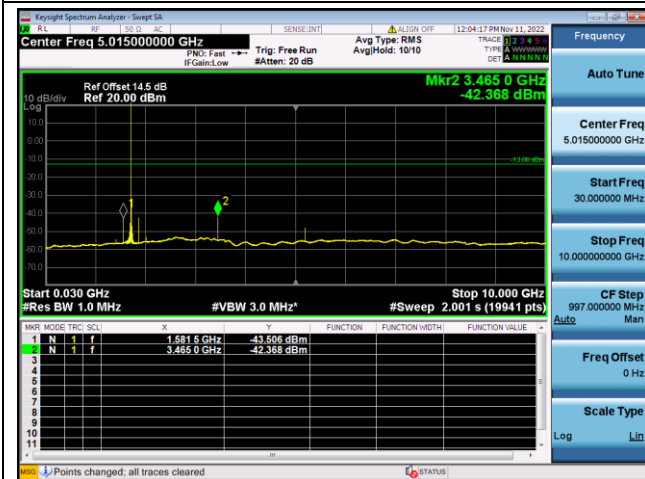

LTE FDD Band 2, SCS: 15KHz

BPSK Low channel-30MHz~10GHz

BPSK Low channel-10GHz~20GHz

BPSK Middle channel-30MHz~10GHz

BPSK Middle channel-10GHz~20GHz

BPSK High channel-30MHz~10GHz

BPSK High channel-10GHz~20GHz

LTE FDD Band 4, SCS: 3.75KHz

QPSK Low channel-30MHz~10GHz

QPSK Low channel-10GHz~20GHz

QPSK Middle channel-30MHz~10GHz

QPSK Middle channel-10GHz~20GHz

QPSK High channel-30MHz~10GHz

QPSK High channel-10GHz~20GHz

LTE FDD Band 4, SCS: 3.75KHz

BPSK Low channel-30MHz~10GHz

BPSK Low channel-10GHz~20GHz

BPSK Middle channel-30MHz~10GHz

BPSK Middle channel-10GHz~20GHz

BPSK High channel-30MHz~10GHz

BPSK High channel-10GHz~20GHz