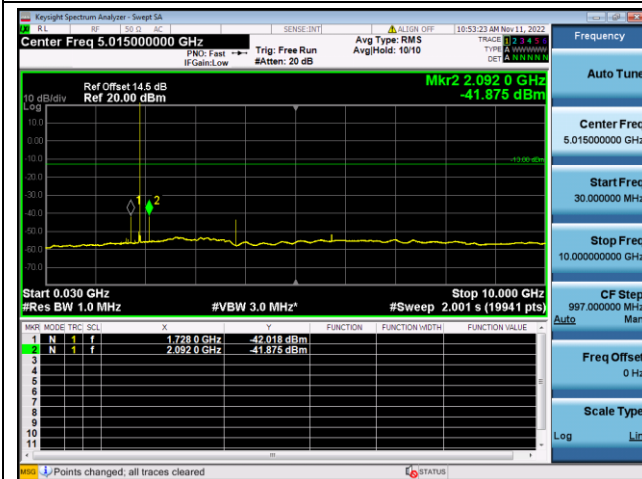

LTE FDD Band 2, SCS: 15KHz

QPSK Low channel-30MHz~10GHz

QPSK Low channel-10GHz~20GHz

QPSK Middle channel-30MHz~10GHz

QPSK Middle channel-10GHz~20GHz

QPSK High channel-30MHz~10GHz

QPSK High channel-10GHz~20GHz

LTE FDD Band 2, SCS: 15KHz

BPSK Low channel-30MHz~10GHz

BPSK Low channel-10GHz~20GHz

BPSK Middle channel-30MHz~10GHz

BPSK Middle channel-10GHz~20GHz

BPSK High channel-30MHz~10GHz

BPSK High channel-10GHz~20GHz

LTE FDD Band 4, SCS: 3.75KHz

QPSK Low channel-30MHz~10GHz

QPSK Low channel-10GHz~20GHz

QPSK Middle channel-30MHz~10GHz

QPSK Middle channel-10GHz~20GHz

QPSK High channel-30MHz~10GHz

QPSK High channel-10GHz~20GHz