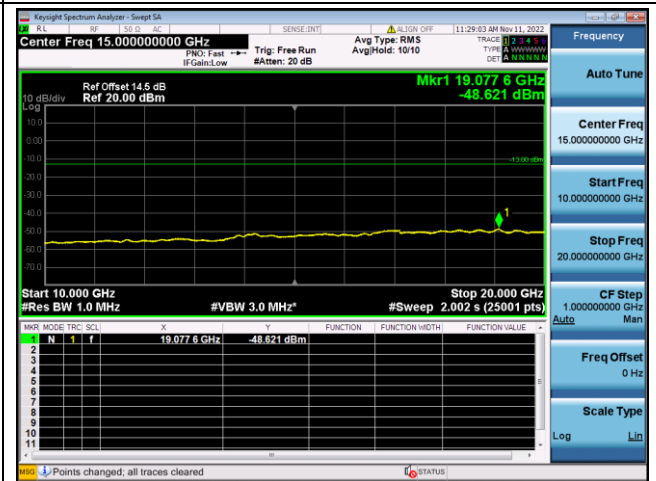

LTE Cat NB Appendix-CSE

LTE FDD Band 2, SCS: 3.75KHz

QPSK Low channel-30MHz~10GHz

QPSK Low channel-10GHz~20GHz

QPSK Middle channel-30MHz~10GHz

QPSK Middle channel-10GHz~20GHz

QPSK High channel-30MHz~10GHz

QPSK High channel-10GHz~20GHz

LTE FDD Band 2, SCS: 3.75KHz

BPSK Low channel-30MHz~10GHz

BPSK Low channel-10GHz~20GHz

BPSK Middle channel-30MHz~10GHz

BPSK Middle channel-10GHz~20GHz

BPSK High channel-30MHz~10GHz

BPSK High channel-10GHz~20GHz

LTE FDD Band 2, SCS: 15KHz

QPSK Low channel-30MHz~10GHz

QPSK Low channel-10GHz~20GHz

QPSK Middle channel-30MHz~10GHz

QPSK Middle channel-10GHz~20GHz

QPSK High channel-30MHz~10GHz

QPSK High channel-10GHz~20GHz