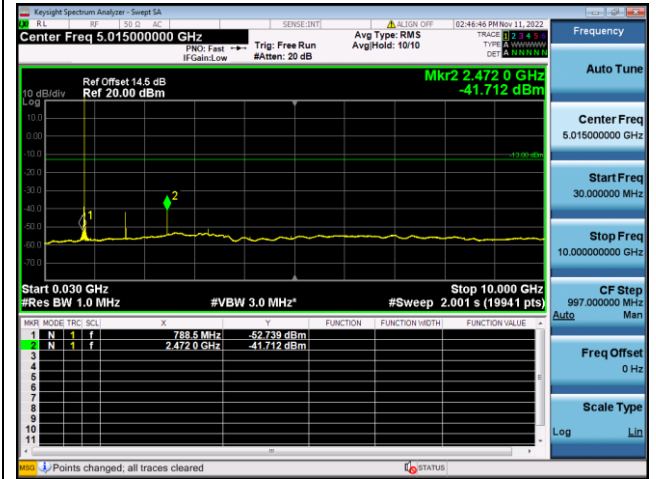

LTE FDD Band 4, SCS: 15KHz

QPSK Low channel-30MHz~10GHz

QPSK Low channel-10GHz~20GHz

QPSK Middle channel-30MHz~10GHz

QPSK Middle channel-10GHz~20GHz

QPSK High channel-30MHz~10GHz

QPSK High channel-10GHz~20GHz

LTE FDD Band 4, SCS: 15KHz

BPSK Low channel-30MHz~10GHz

BPSK Low channel-10GHz~20GHz

BPSK Middle channel-30MHz~10GHz

BPSK Middle channel-10GHz~20GHz

BPSK High channel-30MHz~10GHz

BPSK High channel-10GHz~20GHz

LTE FDD Band 5, SCS: 3.75KHz

QPSK Low channel-30MHz~10GHz

BPSK Low channel-30MHz~10GHz

QPSK Middle channel-30MHz~10GHz

BPSK Middle channel-30MHz~10GHz

QPSK High channel-30MHz~10GHz

BPSK High channel-30MHz~10GHz