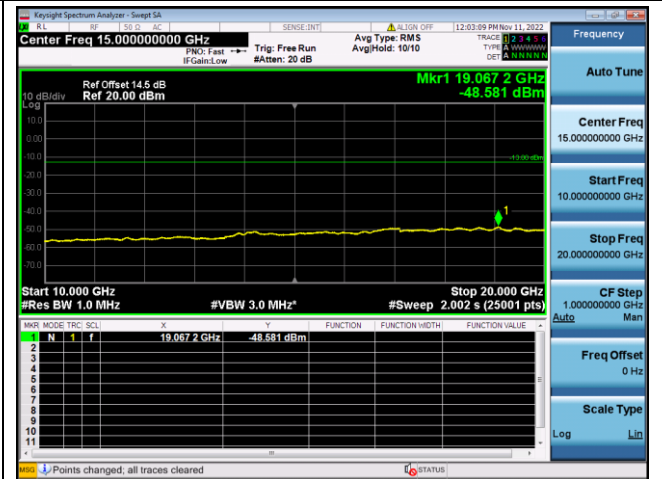

LTE FDD Band 4, SCS: 3.75KHz

QPSK Low channel-30MHz~10GHz

QPSK Low channel-10GHz~20GHz

QPSK Middle channel-30MHz~10GHz

QPSK Middle channel-10GHz~20GHz

QPSK High channel-30MHz~10GHz

QPSK High channel-10GHz~20GHz

LTE FDD Band 4, SCS: 3.75KHz

BPSK Low channel-30MHz~10GHz

BPSK Low channel-10GHz~20GHz

BPSK Middle channel-30MHz~10GHz

BPSK Middle channel-10GHz~20GHz

BPSK High channel-30MHz~10GHz

BPSK High channel-10GHz~20GHz

LTE FDD Band 4, SCS: 15KHz

QPSK Low channel-30MHz~10GHz

QPSK Low channel-10GHz~20GHz

QPSK Middle channel-30MHz~10GHz

QPSK Middle channel-10GHz~20GHz

QPSK High channel-30MHz~10GHz

QPSK High channel-10GHz~20GHz