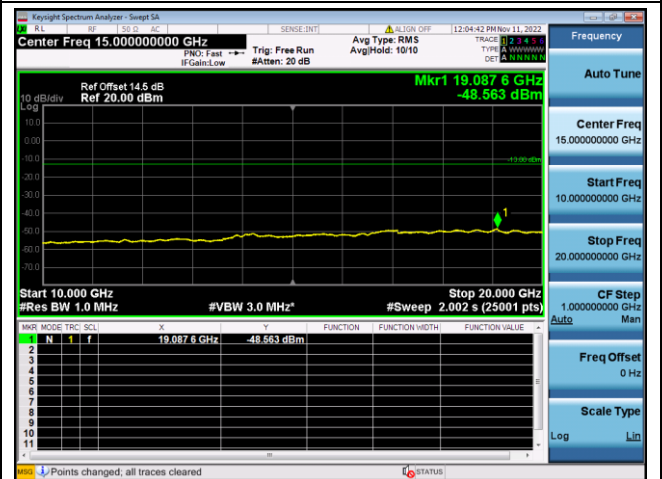

LTE FDD Band 2, SCS: 15KHz

BPSK Low channel-30MHz~10GHz

BPSK Low channel-10GHz~20GHz

BPSK Middle channel-30MHz~10GHz

BPSK Middle channel-10GHz~20GHz

BPSK High channel-30MHz~10GHz

BPSK High channel-10GHz~20GHz

LTE FDD Band 4, SCS: 3.75KHz

QPSK Low channel-30MHz~10GHz

QPSK Low channel-10GHz~20GHz

QPSK Middle channel-30MHz~10GHz

QPSK Middle channel-10GHz~20GHz

QPSK High channel-30MHz~10GHz

QPSK High channel-10GHz~20GHz

LTE FDD Band 4, SCS: 3.75KHz

BPSK Low channel-30MHz~10GHz

BPSK Low channel-10GHz~20GHz

BPSK Middle channel-30MHz~10GHz

BPSK Middle channel-10GHz~20GHz

BPSK High channel-30MHz~10GHz

BPSK High channel-10GHz~20GHz