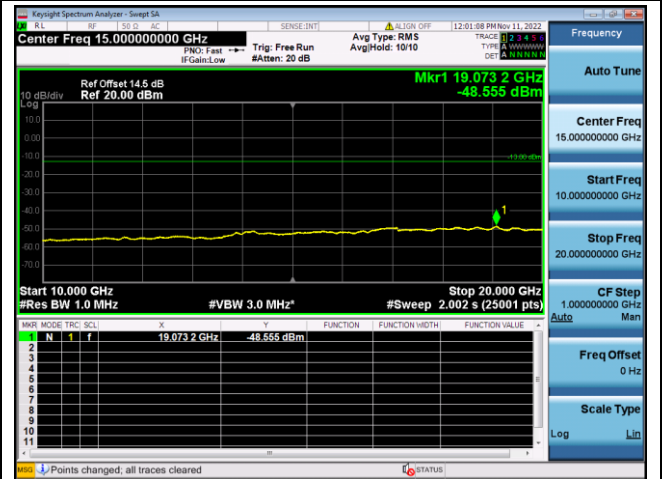

LTE FDD Band 2, SCS: 15KHz

QPSK Low channel-30MHz~10GHz

QPSK Low channel-10GHz~20GHz

QPSK Middle channel-30MHz~10GHz

QPSK Middle channel-10GHz~20GHz

QPSK High channel-30MHz~10GHz

QPSK High channel-10GHz~20GHz

LTE FDD Band 2, SCS: 15KHz

BPSK Low channel-30MHz~10GHz

BPSK Low channel-10GHz~20GHz

BPSK Middle channel-30MHz~10GHz

BPSK Middle channel-10GHz~20GHz

BPSK High channel-30MHz~10GHz

BPSK High channel-10GHz~20GHz

LTE FDD Band 4, SCS: 3.75KHz

QPSK Low channel-30MHz~10GHz

QPSK Low channel-10GHz~20GHz

QPSK Middle channel-30MHz~10GHz

QPSK Middle channel-10GHz~20GHz

QPSK High channel-30MHz~10GHz

QPSK High channel-10GHz~20GHz

LTE FDD Band 4, SCS: 3.75KHz

BPSK Low channel-30MHz~10GHz

BPSK Low channel-10GHz~20GHz

BPSK Middle channel-30MHz~10GHz

BPSK Middle channel-10GHz~20GHz

BPSK High channel-30MHz~10GHz

BPSK High channel-10GHz~20GHz