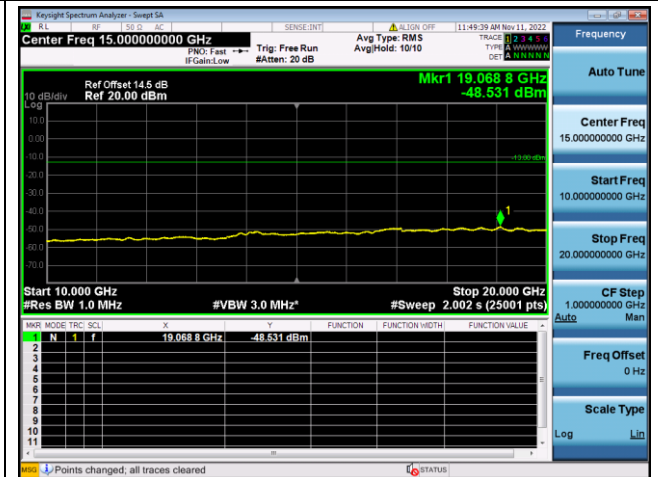

LTE FDD Band 4, SCS: 3.75KHz

BPSK Low channel-30MHz~10GHz

BPSK Low channel-10GHz~20GHz

BPSK Middle channel-30MHz~10GHz

BPSK Middle channel-10GHz~20GHz

BPSK High channel-30MHz~10GHz

BPSK High channel-10GHz~20GHz

LTE FDD Band 4, SCS: 15KHz

QPSK Low channel-30MHz~10GHz

QPSK Low channel-10GHz~20GHz

QPSK Middle channel-30MHz~10GHz

QPSK Middle channel-10GHz~20GHz

QPSK High channel-30MHz~10GHz

QPSK High channel-10GHz~20GHz

LTE FDD Band 4, SCS: 15KHz

BPSK Low channel-30MHz~10GHz

BPSK Low channel-10GHz~20GHz

BPSK Middle channel-30MHz~10GHz

BPSK Middle channel-10GHz~20GHz

BPSK High channel-30MHz~10GHz

BPSK High channel-10GHz~20GHz