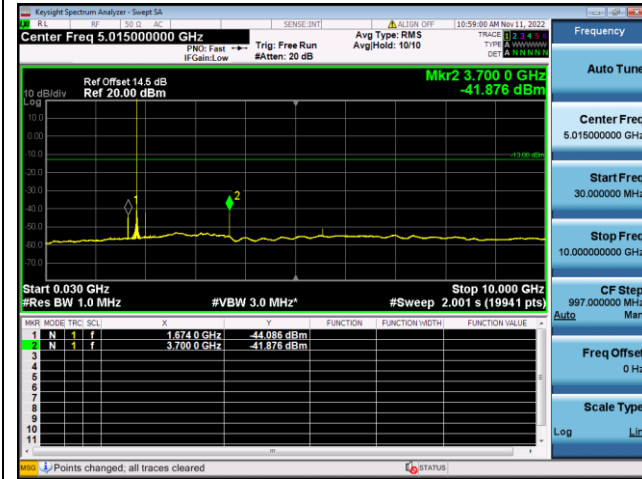

LTE Cat NB Appendix-CSE

LTE FDD Band 2, SCS: 3.75KHz

QPSK Low channel-30MHz~10GHz

QPSK Low channel-10GHz~20GHz

QPSK Middle channel-30MHz~10GHz

QPSK Middle channel-10GHz~20GHz

QPSK High channel-30MHz~10GHz

QPSK High channel-10GHz~20GHz

LTE FDD Band 2, SCS: 3.75KHz

BPSK Low channel-30MHz~10GHz

BPSK Low channel-10GHz~20GHz

BPSK Middle channel-30MHz~10GHz

BPSK Middle channel-10GHz~20GHz

BPSK High channel-30MHz~10GHz

BPSK High channel-10GHz~20GHz

LTE FDD Band 2, SCS: 15KHz

QPSK Low channel-30MHz~10GHz

QPSK Low channel-10GHz~20GHz

QPSK Middle channel-30MHz~10GHz

QPSK Middle channel-10GHz~20GHz

QPSK High channel-30MHz~10GHz

QPSK High channel-10GHz~20GHz