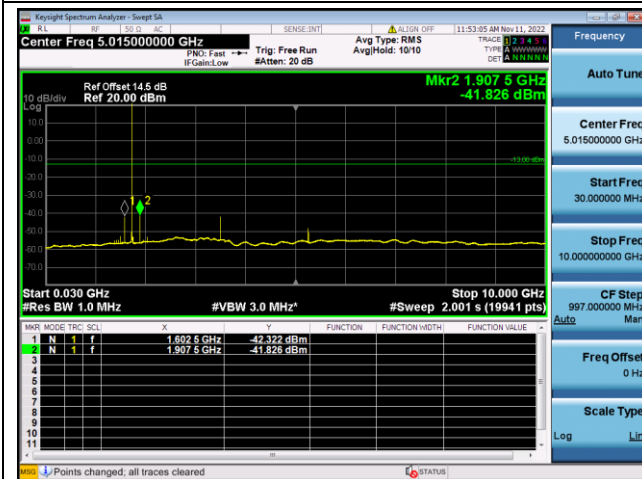

LTE FDD Band 4, SCS: 15KHz

QPSK Low channel-30MHz~10GHz

QPSK Low channel-10GHz~20GHz

QPSK Middle channel-30MHz~10GHz

QPSK Middle channel-10GHz~20GHz

QPSK High channel-30MHz~10GHz

QPSK High channel-10GHz~20GHz

LTE FDD Band 4, SCS: 15KHz

BPSK Low channel-30MHz~10GHz

BPSK Low channel-10GHz~20GHz

BPSK Middle channel-30MHz~10GHz

BPSK Middle channel-10GHz~20GHz

BPSK High channel-30MHz~10GHz

BPSK High channel-10GHz~20GHz

LTE FDD Band 5, SCS: 3.75KHz

QPSK Low channel-30MHz~10GHz

BPSK Low channel-30MHz~10GHz

QPSK Middle channel-30MHz~10GHz

BPSK Middle channel-30MHz~10GHz

QPSK High channel-30MHz~10GHz

BPSK High channel-30MHz~10GHz