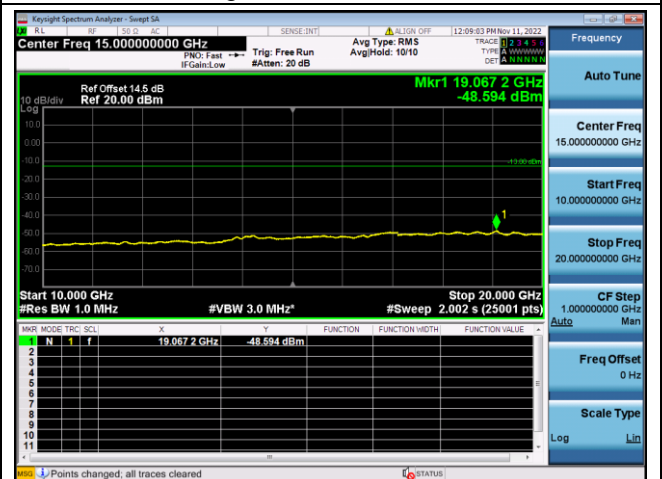

LTE FDD Band 2, SCS: 15KHz

BPSK Low channel-30MHz~10GHz

BPSK Low channel-10GHz~20GHz

BPSK Middle channel-30MHz~10GHz

BPSK Middle channel-10GHz~20GHz

BPSK High channel-30MHz~10GHz

BPSK High channel-10GHz~20GHz

LTE FDD Band 4, SCS: 3.75KHz

QPSK Low channel-30MHz~10GHz

QPSK Low channel-10GHz~20GHz

QPSK Middle channel-30MHz~10GHz

QPSK Middle channel-10GHz~20GHz

QPSK High channel-30MHz~10GHz

QPSK High channel-10GHz~20GHz

LTE FDD Band 4, SCS: 3.75KHz

BPSK Low channel-30MHz~10GHz

BPSK Low channel-10GHz~20GHz

BPSK Middle channel-30MHz~10GHz

BPSK Middle channel-10GHz~20GHz

BPSK High channel-30MHz~10GHz

BPSK High channel-10GHz~20GHz