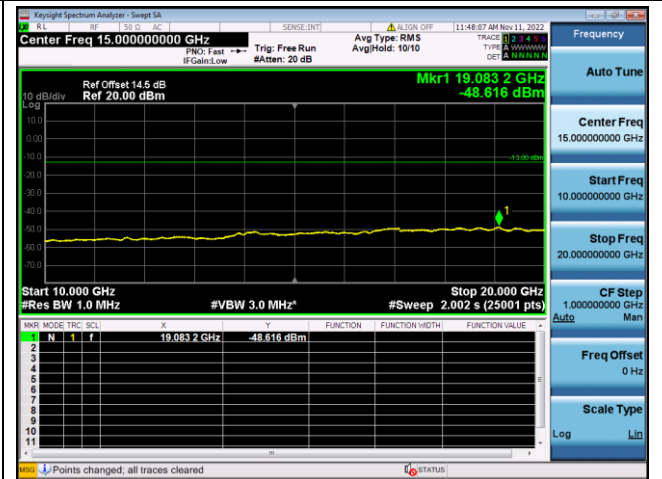

LTE FDD Band 4, SCS: 15KHz

QPSK Low channel-30MHz~10GHz

QPSK Low channel-10GHz~20GHz

QPSK Middle channel-30MHz~10GHz

QPSK Middle channel-10GHz~20GHz

QPSK High channel-30MHz~10GHz

QPSK High channel-10GHz~20GHz

LTE FDD Band 4, SCS: 15KHz

BPSK Low channel-30MHz~10GHz

BPSK Low channel-10GHz~20GHz

BPSK Middle channel-30MHz~10GHz

BPSK Middle channel-10GHz~20GHz

BPSK High channel-30MHz~10GHz

BPSK High channel-10GHz~20GHz

LTE FDD Band 5, SCS: 3.75KHz

QPSK Low channel-30MHz~10GHz

BPSK Low channel-30MHz~10GHz

QPSK Middle channel-30MHz~10GHz

BPSK Middle channel-30MHz~10GHz

QPSK High channel-30MHz~10GHz

BPSK High channel-30MHz~10GHz