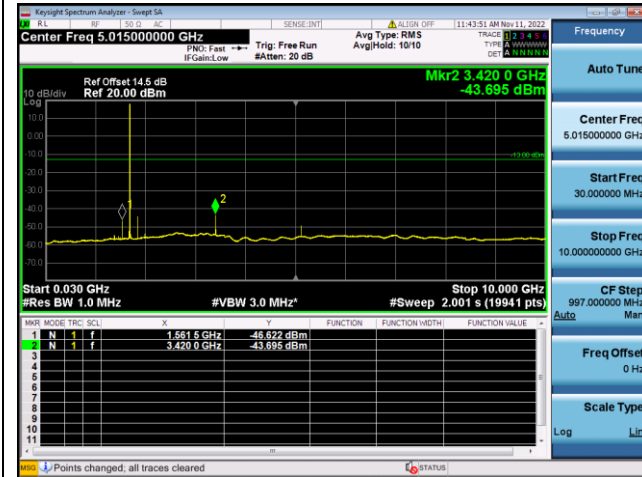

LTE FDD Band 4, SCS: 3.75KHz

QPSK Low channel-30MHz~10GHz

QPSK Low channel-10GHz~20GHz

QPSK Middle channel-30MHz~10GHz

QPSK Middle channel-10GHz~20GHz

QPSK High channel-30MHz~10GHz

QPSK High channel-10GHz~20GHz

LTE FDD Band 4, SCS: 3.75KHz

BPSK Low channel-30MHz~10GHz

BPSK Low channel-10GHz~20GHz

BPSK Middle channel-30MHz~10GHz

BPSK Middle channel-10GHz~20GHz

BPSK High channel-30MHz~10GHz

BPSK High channel-10GHz~20GHz

LTE FDD Band 4, SCS: 15KHz

QPSK Low channel-30MHz~10GHz

QPSK Low channel-10GHz~20GHz

QPSK Middle channel-30MHz~10GHz

QPSK Middle channel-10GHz~20GHz

QPSK High channel-30MHz~10GHz

QPSK High channel-10GHz~20GHz