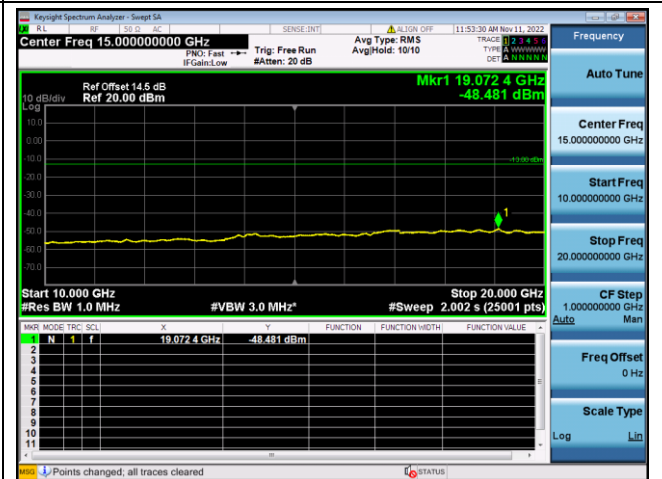

LTE FDD Band 4, SCS: 15KHz

QPSK Low channel-30MHz~10GHz

QPSK Low channel-10GHz~20GHz

QPSK Middle channel-30MHz~10GHz

QPSK Middle channel-10GHz~20GHz

QPSK High channel-30MHz~10GHz

QPSK High channel-10GHz~20GHz

LTE FDD Band 4, SCS: 15KHz

BPSK Low channel-30MHz~10GHz

BPSK Low channel-10GHz~20GHz

BPSK Middle channel-30MHz~10GHz

BPSK Middle channel-10GHz~20GHz

BPSK High channel-30MHz~10GHz

BPSK High channel-10GHz~20GHz

LTE FDD Band 5, SCS: 3.75KHz

QPSK Low channel-30MHz~10GHz

BPSK Low channel-30MHz~10GHz

QPSK Middle channel-30MHz~10GHz

BPSK Middle channel-30MHz~10GHz

QPSK High channel-30MHz~10GHz

BPSK High channel-30MHz~10GHz