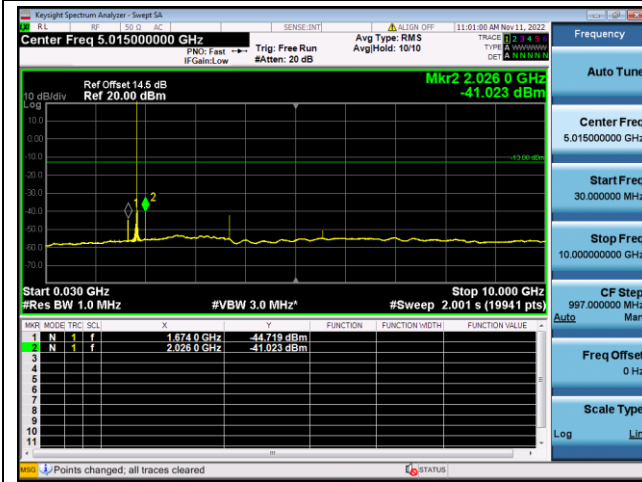

LTE Cat NB Appendix-CSE

LTE FDD Band 2, SCS: 3.75KHz

QPSK Low channel-30MHz~10GHz

QPSK Low channel-10GHz~20GHz

QPSK Middle channel-30MHz~10GHz

QPSK Middle channel-10GHz~20GHz

QPSK High channel-30MHz~10GHz

QPSK High channel-10GHz~20GHz

LTE FDD Band 2, SCS: 3.75KHz

BPSK Low channel-30MHz~10GHz

BPSK Low channel-10GHz~20GHz

BPSK Middle channel-30MHz~10GHz

BPSK Middle channel-10GHz~20GHz

BPSK High channel-30MHz~10GHz

BPSK High channel-10GHz~20GHz