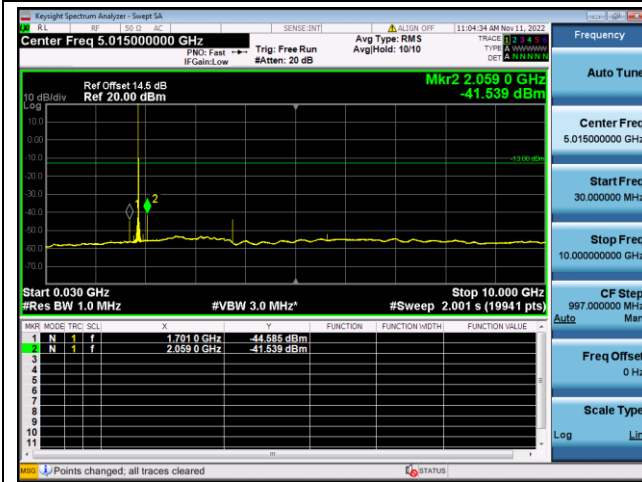

LTE Cat NB Appendix-CSE

LTE FDD Band 2, SCS: 3.75KHz

QPSK Low channel-30MHz~10GHz

QPSK Low channel-10GHz~20GHz

QPSK Middle channel-30MHz~10GHz

QPSK Middle channel-10GHz~20GHz

QPSK High channel-30MHz~10GHz

QPSK High channel-10GHz~20GHz

LTE FDD Band 2, SCS: 3.75KHz

BPSK Low channel-30MHz~10GHz

BPSK Low channel-10GHz~20GHz

BPSK Middle channel-30MHz~10GHz

BPSK Middle channel-10GHz~20GHz

BPSK High channel-30MHz~10GHz

BPSK High channel-10GHz~20GHz