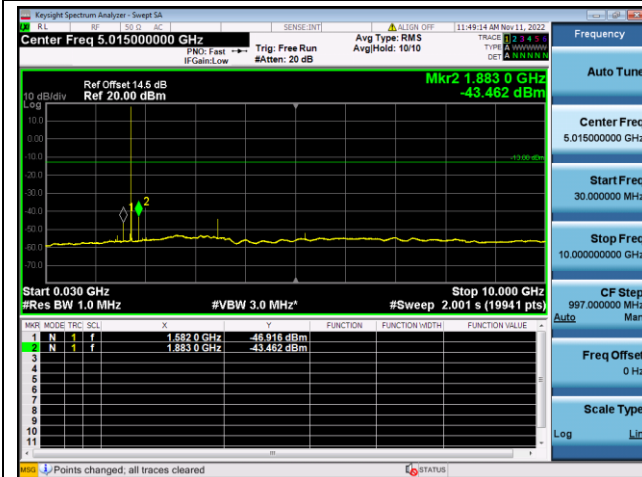

LTE FDD Band 4, SCS: 3.75KHz

BPSK Low channel-30MHz~10GHz

BPSK Low channel-10GHz~20GHz

BPSK Middle channel-30MHz~10GHz

BPSK Middle channel-10GHz~20GHz

BPSK High channel-30MHz~10GHz

BPSK High channel-10GHz~20GHz

LTE FDD Band 4, SCS: 15KHz

QPSK Low channel-30MHz~10GHz

QPSK Low channel-10GHz~20GHz

QPSK Middle channel-30MHz~10GHz

QPSK Middle channel-10GHz~20GHz

QPSK High channel-30MHz~10GHz

QPSK High channel-10GHz~20GHz

LTE FDD Band 4, SCS: 15KHz

BPSK Low channel-30MHz~10GHz

BPSK Low channel-10GHz~20GHz

BPSK Middle channel-30MHz~10GHz

BPSK Middle channel-10GHz~20GHz

BPSK High channel-30MHz~10GHz

BPSK High channel-10GHz~20GHz