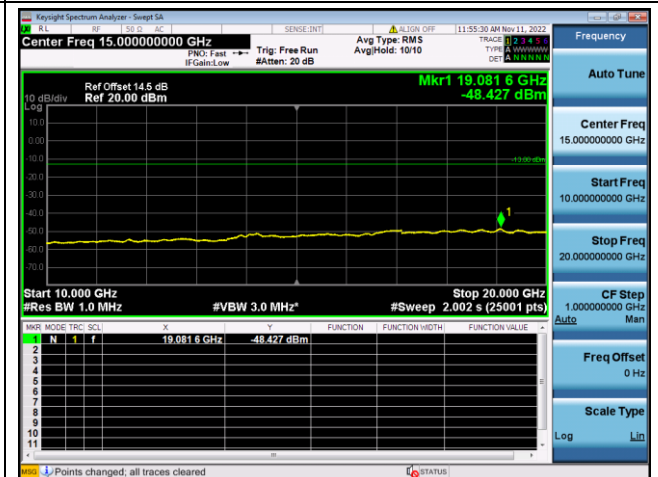

LTE FDD Band 4, SCS: 3.75KHz

BPSK Low channel-30MHz~10GHz

BPSK Low channel-10GHz~20GHz

BPSK Middle channel-30MHz~10GHz

BPSK Middle channel-10GHz~20GHz

BPSK High channel-30MHz~10GHz

BPSK High channel-10GHz~20GHz

LTE FDD Band 4, SCS: 15KHz

QPSK Low channel-30MHz~10GHz

QPSK Low channel-10GHz~20GHz

QPSK Middle channel-30MHz~10GHz

QPSK Middle channel-10GHz~20GHz

QPSK High channel-30MHz~10GHz

QPSK High channel-10GHz~20GHz

LTE FDD Band 4, SCS: 15KHz

BPSK Low channel-30MHz~10GHz

BPSK Low channel-10GHz~20GHz

BPSK Middle channel-30MHz~10GHz

BPSK Middle channel-10GHz~20GHz

BPSK High channel-30MHz~10GHz

BPSK High channel-10GHz~20GHz