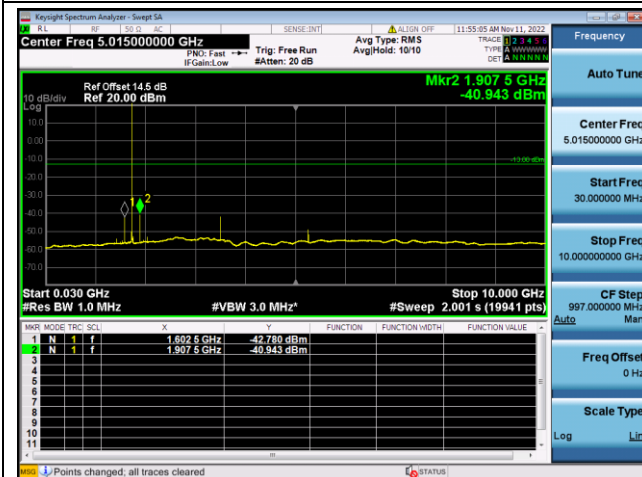

LTE FDD Band 4, SCS: 3.75KHz

BPSK Low channel-30MHz~10GHz

BPSK Low channel-10GHz~20GHz

BPSK Middle channel-30MHz~10GHz

BPSK Middle channel-10GHz~20GHz

BPSK High channel-30MHz~10GHz

BPSK High channel-10GHz~20GHz

LTE FDD Band 4, SCS: 15KHz

QPSK Low channel-30MHz~10GHz

QPSK Low channel-10GHz~20GHz

QPSK Middle channel-30MHz~10GHz

QPSK Middle channel-10GHz~20GHz

QPSK High channel-30MHz~10GHz

QPSK High channel-10GHz~20GHz

LTE FDD Band 4, SCS: 15KHz

BPSK Low channel-30MHz~10GHz

BPSK Low channel-10GHz~20GHz

BPSK Middle channel-30MHz~10GHz

BPSK Middle channel-10GHz~20GHz

BPSK High channel-30MHz~10GHz

BPSK High channel-10GHz~20GHz