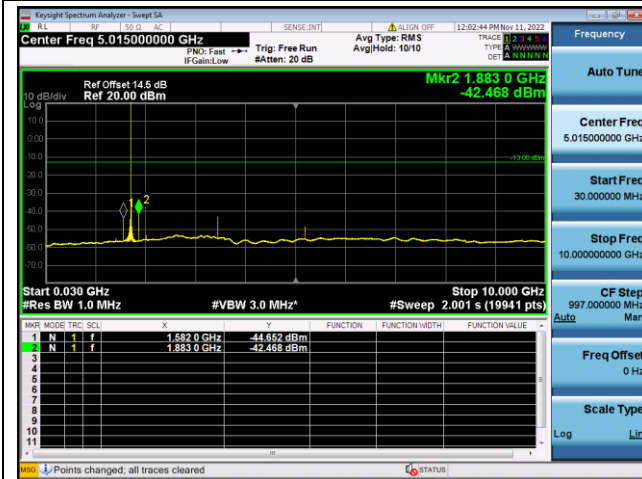

LTE FDD Band 4, SCS: 3.75KHz

QPSK Low channel-30MHz~10GHz

QPSK Low channel-10GHz~20GHz

QPSK Middle channel-30MHz~10GHz

QPSK Middle channel-10GHz~20GHz

QPSK High channel-30MHz~10GHz

QPSK High channel-10GHz~20GHz

LTE FDD Band 4, SCS: 3.75KHz

BPSK Low channel-30MHz~10GHz

BPSK Low channel-10GHz~20GHz

BPSK Middle channel-30MHz~10GHz

BPSK Middle channel-10GHz~20GHz

BPSK High channel-30MHz~10GHz

BPSK High channel-10GHz~20GHz

LTE FDD Band 4, SCS: 15KHz

QPSK Low channel-30MHz~10GHz

QPSK Low channel-10GHz~20GHz

QPSK Middle channel-30MHz~10GHz

QPSK Middle channel-10GHz~20GHz

QPSK High channel-30MHz~10GHz

QPSK High channel-10GHz~20GHz