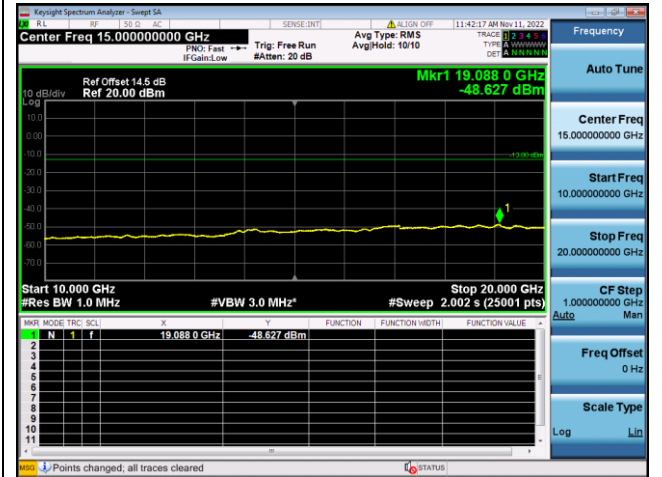

LTE FDD Band 4, SCS: 3.75KHz

BPSK Low channel-30MHz~10GHz

BPSK Low channel-10GHz~20GHz

BPSK Middle channel-30MHz~10GHz

BPSK Middle channel-10GHz~20GHz

BPSK High channel-30MHz~10GHz

BPSK High channel-10GHz~20GHz

LTE FDD Band 4, SCS: 15KHz

QPSK Low channel-30MHz~10GHz

QPSK Low channel-10GHz~20GHz

QPSK Middle channel-30MHz~10GHz

QPSK Middle channel-10GHz~20GHz

QPSK High channel-30MHz~10GHz

QPSK High channel-10GHz~20GHz

LTE FDD Band 4, SCS: 15KHz

BPSK Low channel-30MHz~10GHz

BPSK Low channel-10GHz~20GHz

BPSK Middle channel-30MHz~10GHz

BPSK Middle channel-10GHz~20GHz

BPSK High channel-30MHz~10GHz

BPSK High channel-10GHz~20GHz