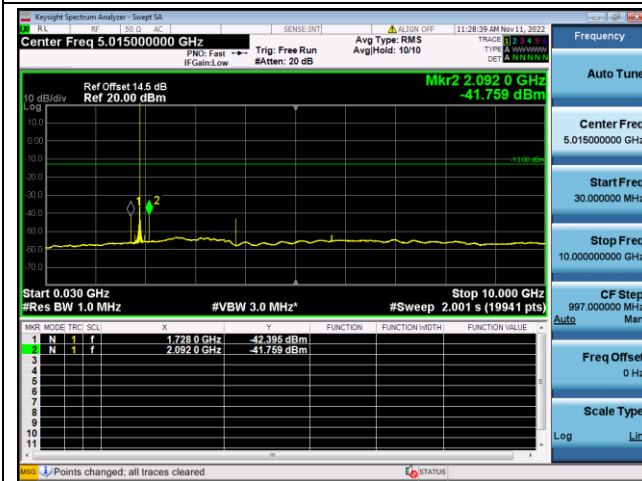

LTE Cat NB Appendix-CSE

LTE FDD Band 2, SCS: 3.75KHz

QPSK Low channel-30MHz~10GHz

QPSK Low channel-10GHz~20GHz

QPSK Middle channel-30MHz~10GHz

QPSK Middle channel-10GHz~20GHz

QPSK High channel-30MHz~10GHz

QPSK High channel-10GHz~20GHz

LTE FDD Band 2, SCS: 3.75KHz

BPSK Low channel-30MHz~10GHz

BPSK Low channel-10GHz~20GHz

BPSK Middle channel-30MHz~10GHz

BPSK Middle channel-10GHz~20GHz

BPSK High channel-30MHz~10GHz

BPSK High channel-10GHz~20GHz

LTE FDD Band 2, SCS: 15KHz

QPSK Low channel-30MHz~10GHz

QPSK Low channel-10GHz~20GHz

QPSK Middle channel-30MHz~10GHz

QPSK Middle channel-10GHz~20GHz

QPSK High channel-30MHz~10GHz

QPSK High channel-10GHz~20GHz