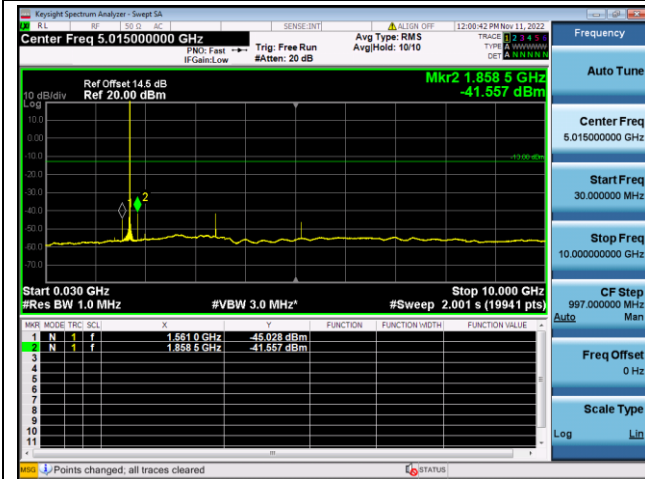

LTE FDD Band 2, SCS: 15KHz

QPSK Low channel-30MHz~10GHz

QPSK Low channel-10GHz~20GHz

QPSK Middle channel-30MHz~10GHz

QPSK Middle channel-10GHz~20GHz

QPSK High channel-30MHz~10GHz

QPSK High channel-10GHz~20GHz

LTE FDD Band 2, SCS: 15KHz

BPSK Low channel-30MHz~10GHz

BPSK Low channel-10GHz~20GHz

BPSK Middle channel-30MHz~10GHz

BPSK Middle channel-10GHz~20GHz

BPSK High channel-30MHz~10GHz

BPSK High channel-10GHz~20GHz

LTE FDD Band 4, SCS: 3.75KHz

QPSK Low channel-30MHz~10GHz

QPSK Low channel-10GHz~20GHz

QPSK Middle channel-30MHz~10GHz

QPSK Middle channel-10GHz~20GHz

QPSK High channel-30MHz~10GHz

QPSK High channel-10GHz~20GHz