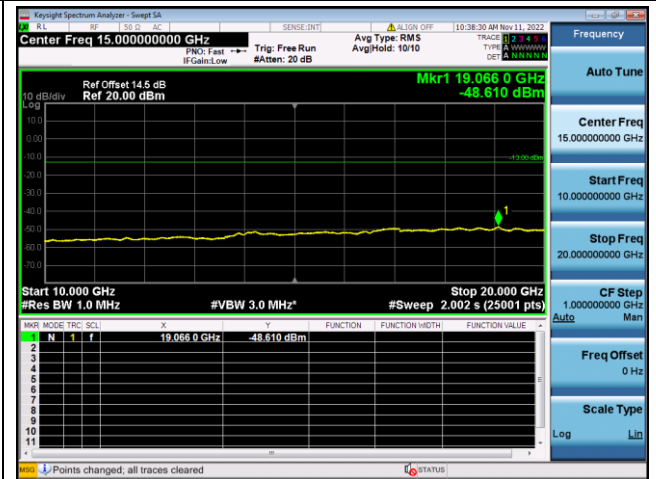

LTE FDD Band 2, SCS: 15KHz

QPSK Low channel-30MHz~10GHz

QPSK Low channel-10GHz~20GHz

QPSK Middle channel-30MHz~10GHz

QPSK Middle channel-10GHz~20GHz

QPSK High channel-30MHz~10GHz

QPSK High channel-10GHz~20GHz

LTE FDD Band 2, SCS: 15KHz

BPSK Low channel-30MHz~10GHz

BPSK Low channel-10GHz~20GHz

BPSK Middle channel-30MHz~10GHz

BPSK Middle channel-10GHz~20GHz

BPSK High channel-30MHz~10GHz

BPSK High channel-10GHz~20GHz

LTE FDD Band 4, SCS: 3.75KHz

QPSK Low channel-30MHz~10GHz

QPSK Low channel-10GHz~20GHz

QPSK Middle channel-30MHz~10GHz

QPSK Middle channel-10GHz~20GHz

QPSK High channel-30MHz~10GHz

QPSK High channel-10GHz~20GHz

LTE FDD Band 4, SCS: 3.75KHz

BPSK Low channel-30MHz~10GHz

BPSK Low channel-10GHz~20GHz

BPSK Middle channel-30MHz~10GHz

BPSK Middle channel-10GHz~20GHz

BPSK High channel-30MHz~10GHz

BPSK High channel-10GHz~20GHz