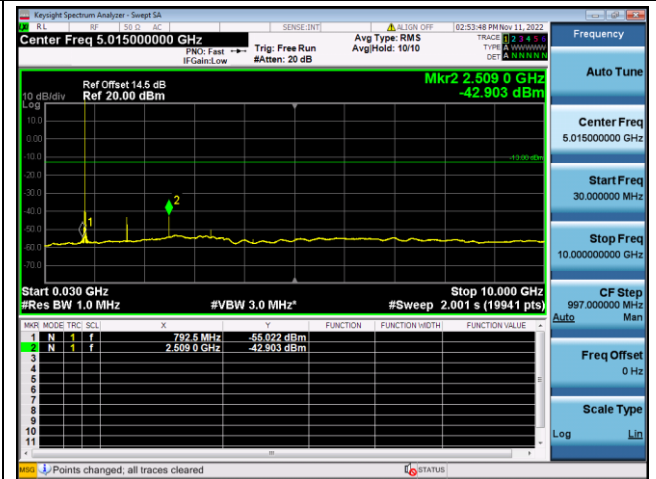

LTE FDD Band 4, SCS: 15KHz

BPSK Low channel-30MHz~10GHz

BPSK Low channel-10GHz~20GHz

BPSK Middle channel-30MHz~10GHz

BPSK Middle channel-10GHz~20GHz

BPSK High channel-30MHz~10GHz

BPSK High channel-10GHz~20GHz

LTE FDD Band 5, SCS: 3.75KHz

QPSK Low channel-30MHz~10GHz

BPSK Low channel-30MHz~10GHz

QPSK Middle channel-30MHz~10GHz

BPSK Middle channel-30MHz~10GHz

QPSK High channel-30MHz~10GHz

BPSK High channel-30MHz~10GHz