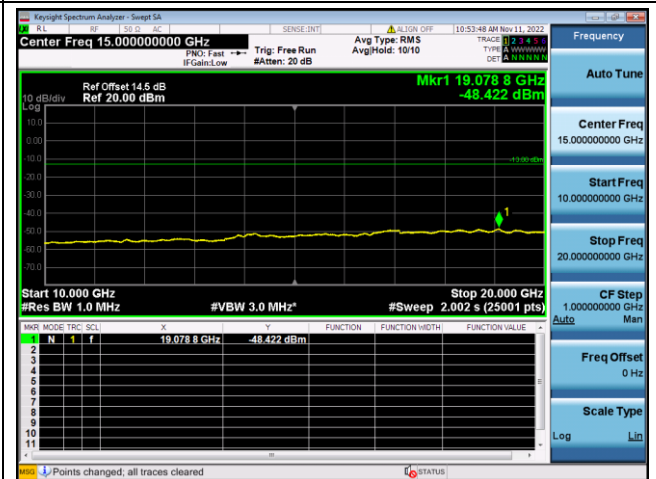

LTE FDD Band 2, SCS: 15KHz

QPSK Low channel-30MHz~10GHz

QPSK Low channel-10GHz~20GHz

QPSK Middle channel-30MHz~10GHz

QPSK Middle channel-10GHz~20GHz

QPSK High channel-30MHz~10GHz

QPSK High channel-10GHz~20GHz

LTE FDD Band 2, SCS: 15KHz

BPSK Low channel-30MHz~10GHz

BPSK Low channel-10GHz~20GHz

BPSK Middle channel-30MHz~10GHz

BPSK Middle channel-10GHz~20GHz

BPSK High channel-30MHz~10GHz

BPSK High channel-10GHz~20GHz

LTE FDD Band 4, SCS: 3.75KHz

QPSK Low channel-30MHz~10GHz

QPSK Low channel-10GHz~20GHz

QPSK Middle channel-30MHz~10GHz

QPSK Middle channel-10GHz~20GHz

QPSK High channel-30MHz~10GHz

QPSK High channel-10GHz~20GHz

LTE FDD Band 4, SCS: 3.75KHz

BPSK Low channel-30MHz~10GHz

BPSK Low channel-10GHz~20GHz

BPSK Middle channel-30MHz~10GHz

BPSK Middle channel-10GHz~20GHz

BPSK High channel-30MHz~10GHz

BPSK High channel-10GHz~20GHz