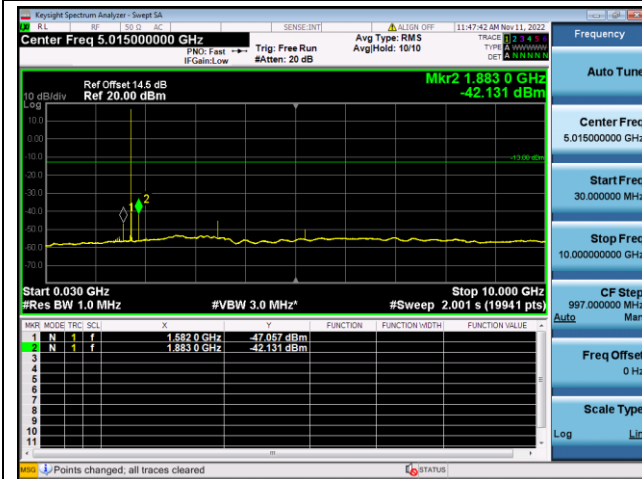

LTE FDD Band 4, SCS: 15KHz

QPSK Low channel-30MHz~10GHz

QPSK Low channel-10GHz~20GHz

QPSK Middle channel-30MHz~10GHz

QPSK Middle channel-10GHz~20GHz

QPSK High channel-30MHz~10GHz

QPSK High channel-10GHz~20GHz

LTE FDD Band 4, SCS: 15KHz

BPSK Low channel-30MHz~10GHz

BPSK Low channel-10GHz~20GHz

BPSK Middle channel-30MHz~10GHz

BPSK Middle channel-10GHz~20GHz

BPSK High channel-30MHz~10GHz

BPSK High channel-10GHz~20GHz

LTE FDD Band 5, SCS: 3.75KHz

QPSK Low channel-30MHz~10GHz

BPSK Low channel-30MHz~10GHz

QPSK Middle channel-30MHz~10GHz

BPSK Middle channel-30MHz~10GHz

QPSK High channel-30MHz~10GHz

BPSK High channel-30MHz~10GHz