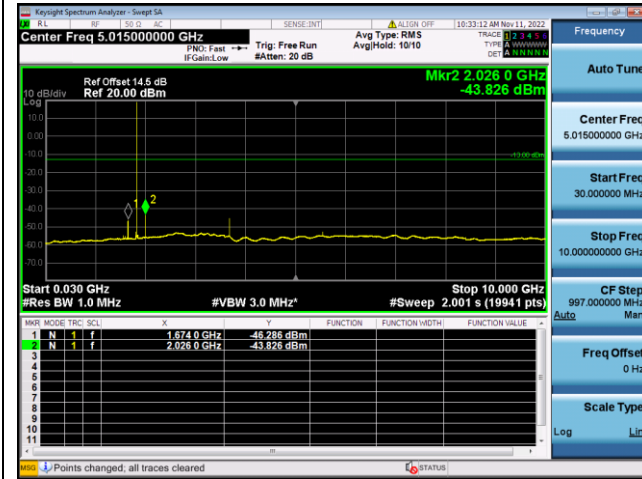

LTE Cat NB Appendix-CSE

LTE FDD Band 2, SCS: 3.75KHz

QPSK Low channel-30MHz~10GHz

QPSK Low channel-10GHz~20GHz

QPSK Middle channel-30MHz~10GHz

QPSK Middle channel-10GHz~20GHz

QPSK High channel-30MHz~10GHz

QPSK High channel-10GHz~20GHz

LTE FDD Band 2, SCS: 3.75KHz

BPSK Low channel-30MHz~10GHz

BPSK Low channel-10GHz~20GHz

BPSK Middle channel-30MHz~10GHz

BPSK Middle channel-10GHz~20GHz

BPSK High channel-30MHz~10GHz

BPSK High channel-10GHz~20GHz

LTE FDD Band 2, SCS: 15KHz

QPSK Low channel-30MHz~10GHz

QPSK Low channel-10GHz~20GHz

QPSK Middle channel-30MHz~10GHz

QPSK Middle channel-10GHz~20GHz

QPSK High channel-30MHz~10GHz

QPSK High channel-10GHz~20GHz