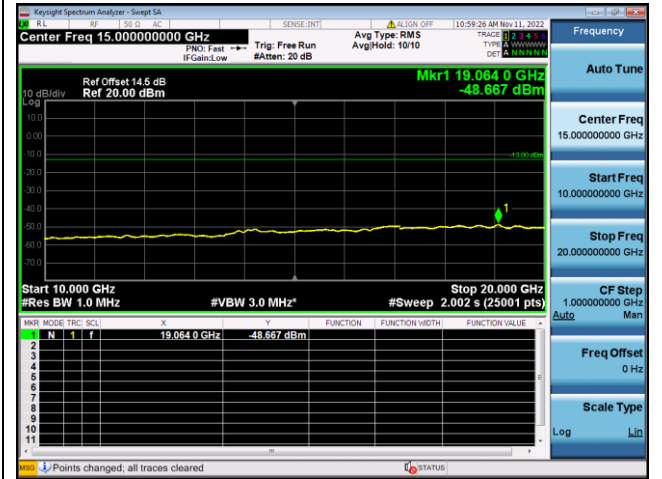

LTE Cat NB Appendix-CSE

LTE FDD Band 2, SCS: 3.75KHz

QPSK Low channel-30MHz~10GHz

QPSK Low channel-10GHz~20GHz

QPSK Middle channel-30MHz~10GHz

QPSK Middle channel-10GHz~20GHz

QPSK High channel-30MHz~10GHz

QPSK High channel-10GHz~20GHz

LTE FDD Band 2, SCS: 3.75KHz

BPSK Low channel-30MHz~10GHz

BPSK Low channel-10GHz~20GHz

BPSK Middle channel-30MHz~10GHz

BPSK Middle channel-10GHz~20GHz

BPSK High channel-30MHz~10GHz

BPSK High channel-10GHz~20GHz

LTE FDD Band 2, SCS: 15KHz

QPSK Low channel-30MHz~10GHz

QPSK Low channel-10GHz~20GHz

QPSK Middle channel-30MHz~10GHz

QPSK Middle channel-10GHz~20GHz

QPSK High channel-30MHz~10GHz

QPSK High channel-10GHz~20GHz