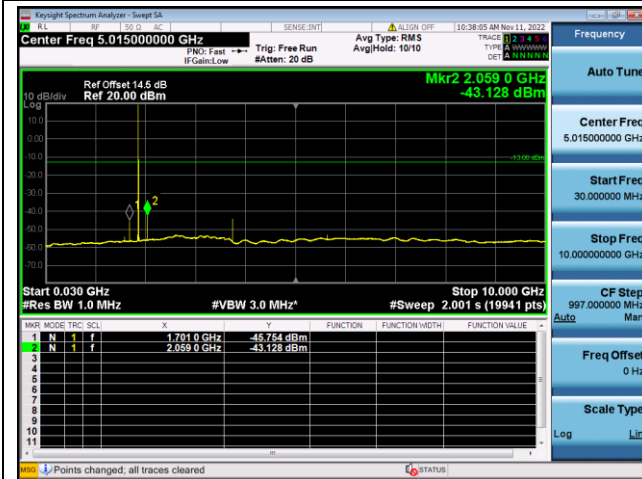

LTE FDD Band 2, SCS: 15KHz

QPSK Low channel-30MHz~10GHz

QPSK Low channel-10GHz~20GHz

QPSK Middle channel-30MHz~10GHz

QPSK Middle channel-10GHz~20GHz

QPSK High channel-30MHz~10GHz

QPSK High channel-10GHz~20GHz

LTE FDD Band 2, SCS: 15KHz

BPSK Low channel-30MHz~10GHz

BPSK Low channel-10GHz~20GHz

BPSK Middle channel-30MHz~10GHz

BPSK Middle channel-10GHz~20GHz

BPSK High channel-30MHz~10GHz

BPSK High channel-10GHz~20GHz

LTE FDD Band 4, SCS: 3.75KHz

QPSK Low channel-30MHz~10GHz

QPSK Low channel-10GHz~20GHz

QPSK Middle channel-30MHz~10GHz

QPSK Middle channel-10GHz~20GHz

QPSK High channel-30MHz~10GHz

QPSK High channel-10GHz~20GHz