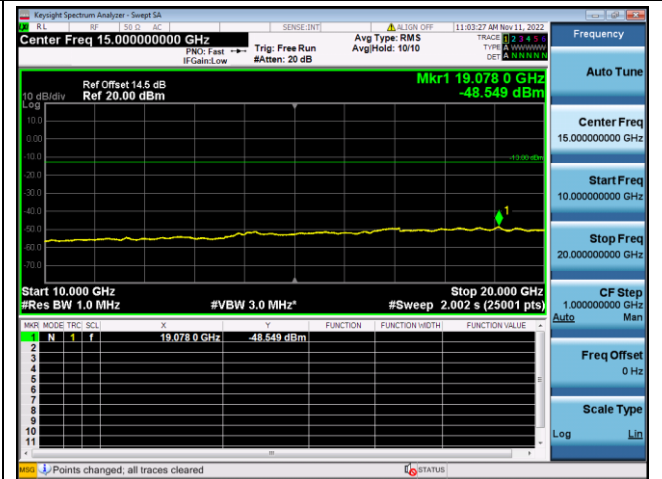

LTE Cat NB Appendix-CSE

LTE FDD Band 2, SCS: 3.75KHz

QPSK Low channel-30MHz~10GHz

QPSK Low channel-10GHz~20GHz

QPSK Middle channel-30MHz~10GHz

QPSK Middle channel-10GHz~20GHz

QPSK High channel-30MHz~10GHz

QPSK High channel-10GHz~20GHz

LTE FDD Band 2, SCS: 3.75KHz

BPSK Low channel-30MHz~10GHz

BPSK Low channel-10GHz~20GHz

BPSK Middle channel-30MHz~10GHz

BPSK Middle channel-10GHz~20GHz

BPSK High channel-30MHz~10GHz

BPSK High channel-10GHz~20GHz

LTE FDD Band 2, SCS: 15KHz

QPSK Low channel-30MHz~10GHz

QPSK Low channel-10GHz~20GHz

QPSK Middle channel-30MHz~10GHz

QPSK Middle channel-10GHz~20GHz

QPSK High channel-30MHz~10GHz

QPSK High channel-10GHz~20GHz

LTE FDD Band 2, SCS: 15KHz

BPSK Low channel-30MHz~10GHz

BPSK Low channel-10GHz~20GHz

BPSK Middle channel-30MHz~10GHz

BPSK Middle channel-10GHz~20GHz

BPSK High channel-30MHz~10GHz

BPSK High channel-10GHz~20GHz