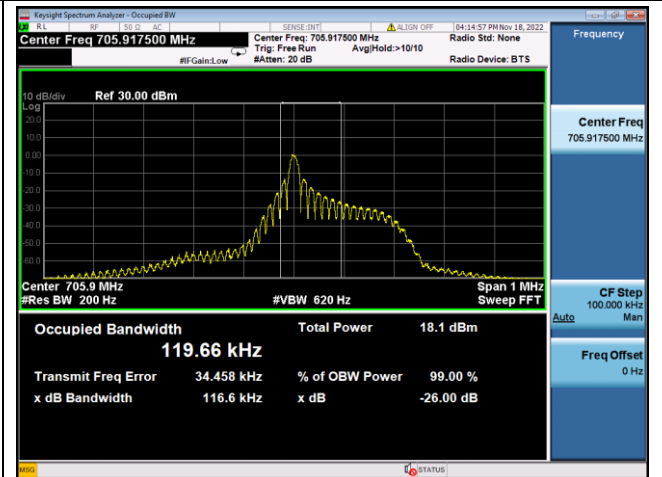

LTE Band 85, SCS: 15KHz, OBW & 26dB Bandwidth

QPSK Low channel

BPSK Low channel

QPSK Middle channel

BPSK Middle channel

QPSK High channel

BPSK High channel