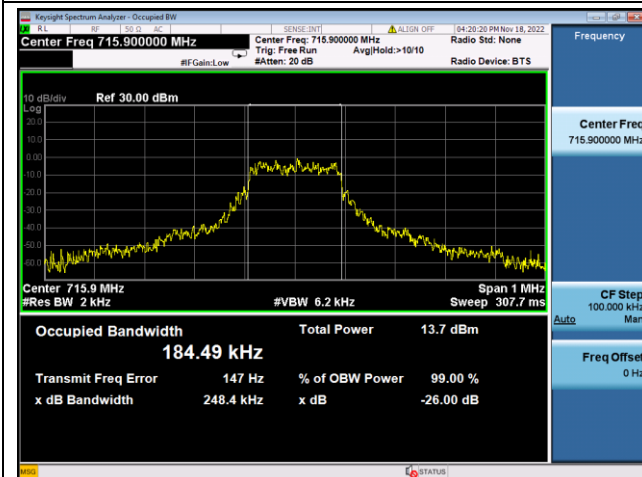

LTE Band 85, SCS: 15KHz, OBW & 26dB Bandwidth

QPSK Low channel

BPSK Low channel

QPSK Middle channel

BPSK Middle channel

QPSK High channel

BPSK High channel