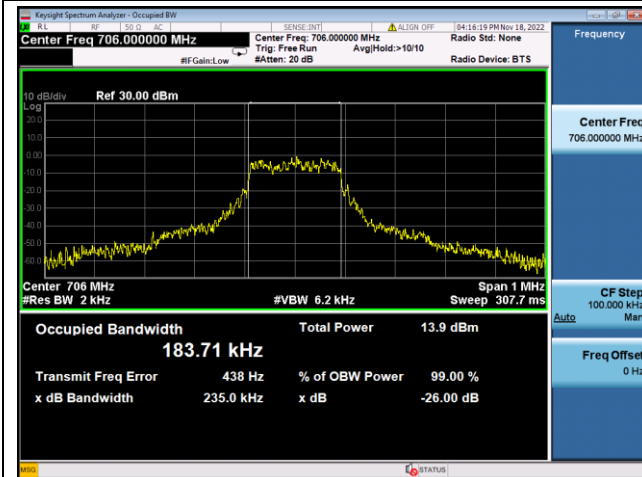

LTE Band 85, SCS: 15KHz, OBW & 26dB Bandwidth

QPSK Low channel

BPSK Low channel

QPSK Middle channel

BPSK Middle channel

QPSK High channel

BPSK High channel