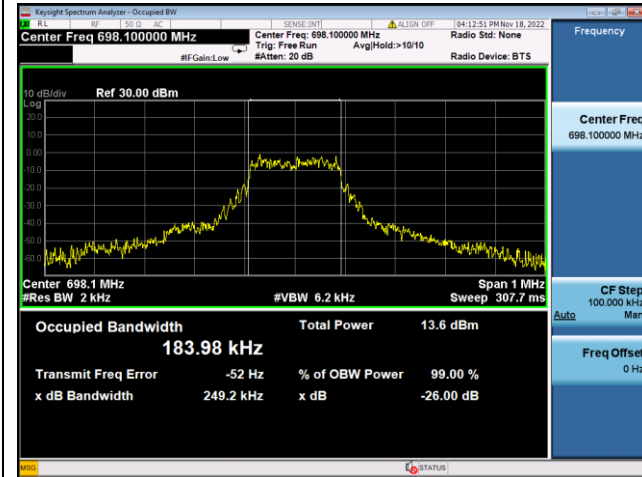

LTE Band 85, SCS: 15KHz, OBW & 26dB Bandwidth

QPSK Low channel

BPSK Low channel

QPSK Middle channel

BPSK Middle channel

QPSK High channel

BPSK High channel