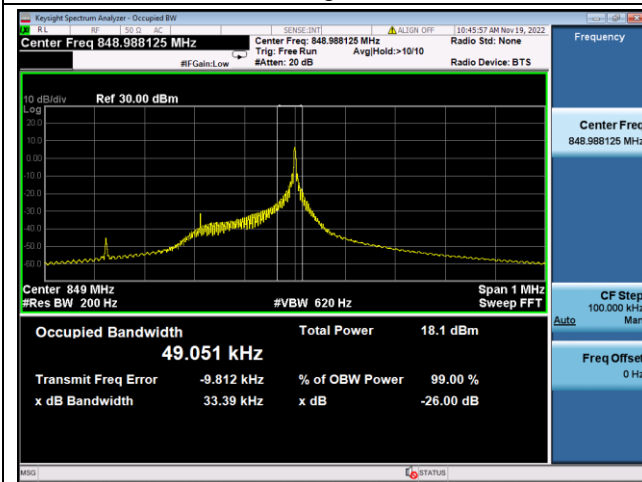

BPSK Middle channel

QPSK High channel

BPSK High channel

LTE Band 26a, SCS: 15KHz, OBW & 26dB Bandwidth

QPSK Low channel

BPSK Low channel

QPSK Middle channel

BPSK Middle channel

QPSK High channel

BPSK High channel

LTE Band 26b, SCS: 3.75kHz, OBW & 26dB Bandwidth

QPSK Low channel

BPSK Low channel

QPSK Middle channel

BPSK Middle channel

QPSK High channel

BPSK High channel

LTE Band 26b, SCS: 15KHz, OBW & 26dB Bandwidth

QPSK Low channel

BPSK Low channel

QPSK Middle channel

BPSK Middle channel

QPSK High channel

BPSK High channel

LTE Band 66, SCS: 3.75kHz, OBW & 26dB Bandwidth

QPSK Low channel

BPSK Low channel

QPSK Middle channel

BPSK Middle channel

QPSK High channel

BPSK High channel

LTE Band 66, SCS: 15KHz, OBW & 26dB Bandwidth