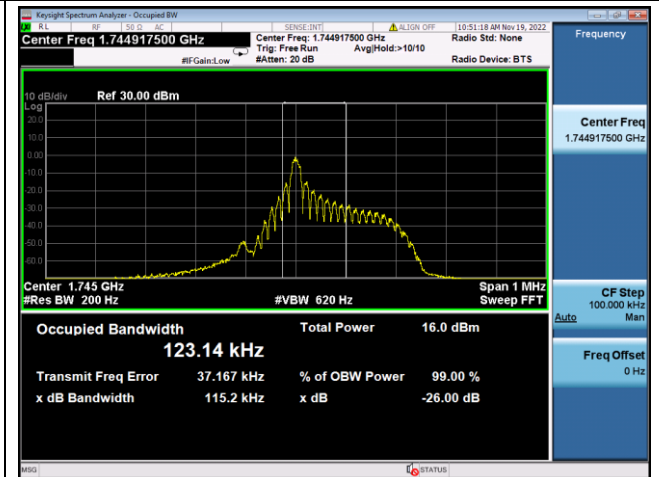

LTE Band 66, SCS: 3.75kHz, OBW & 26dB Bandwidth

QPSK Low channel

BPSK Low channel

QPSK Middle channel

BPSK Middle channel

QPSK High channel

BPSK High channel

LTE Band 66, SCS: 15KHz, OBW & 26dB Bandwidth

QPSK Low channel

BPSK Low channel

QPSK Middle channel

BPSK Middle channel

QPSK High channel

BPSK High channel

LTE Band 85, SCS: 3.75kHz, OBW & 26dB Bandwidth

QPSK Low channel