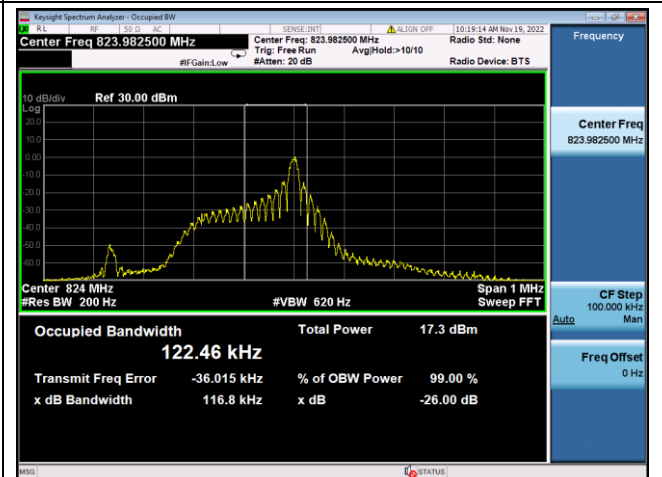

QPSK Middle channel

BPSK Middle channel

QPSK High channel

BPSK High channel

LTE Band 26a, SCS: 3.75kHz, OBW & 26dB Bandwidth

QPSK Low channel

BPSK Low channel

QPSK Middle channel

BPSK Middle channel

QPSK High channel

BPSK High channel

LTE Band 26a, SCS: 15KHz, OBW & 26dB Bandwidth

QPSK Low channel

BPSK Low channel

QPSK Middle channel

BPSK Middle channel

QPSK High channel

BPSK High channel

LTE Band 26b, SCS: 3.75kHz, OBW & 26dB Bandwidth

QPSK Low channel

BPSK Low channel

QPSK Middle channel

BPSK Middle channel

QPSK High channel

BPSK High channel

LTE Band 26b, SCS: 15KHz, OBW & 26dB Bandwidth

QPSK Low channel

BPSK Low channel

QPSK Middle channel

BPSK Middle channel

QPSK High channel

BPSK High channel