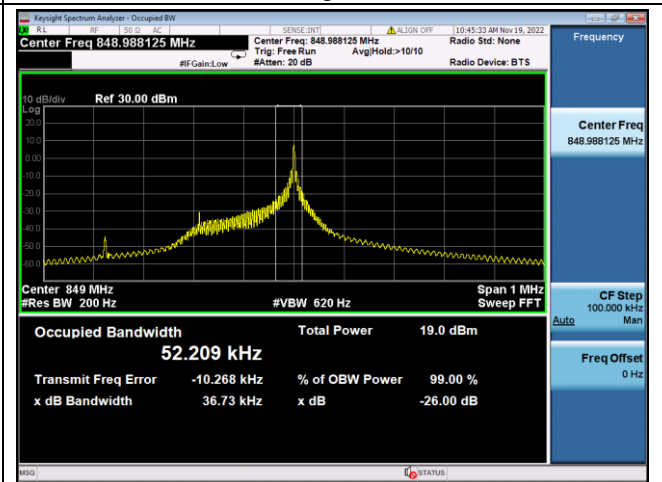

BPSK Middle channel

QPSK High channel

BPSK High channel

LTE Band 26a, SCS: 15KHz, OBW & 26dB Bandwidth

QPSK Low channel

BPSK Low channel

QPSK Middle channel

BPSK Middle channel

QPSK High channel

BPSK High channel

LTE Band 26b, SCS: 3.75kHz, OBW & 26dB Bandwidth

QPSK Low channel

BPSK Low channel

QPSK Middle channel

BPSK Middle channel

QPSK High channel

BPSK High channel

LTE Band 26b, SCS: 15KHz, OBW & 26dB Bandwidth

QPSK Low channel

BPSK Low channel

QPSK Middle channel

BPSK Middle channel

QPSK High channel

BPSK High channel

LTE Band 66, SCS: 3.75kHz, OBW & 26dB Bandwidth

QPSK Low channel

BPSK Low channel

QPSK Middle channel

BPSK Middle channel

QPSK High channel

BPSK High channel

LTE Band 66, SCS: 15KHz, OBW & 26dB Bandwidth