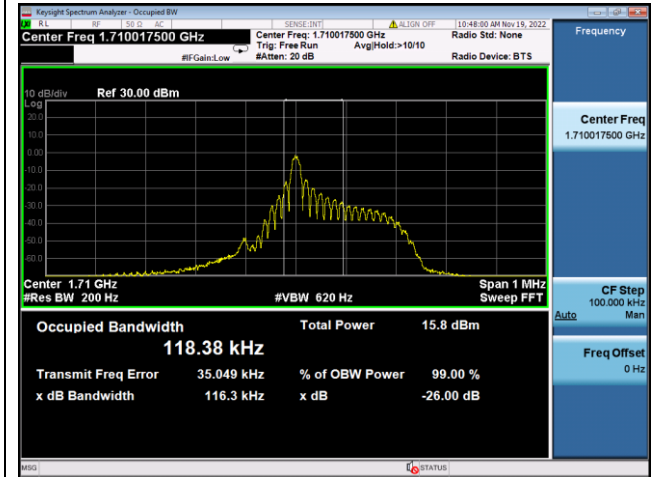

BPSK High channel

LTE Band 26b, SCS: 15KHz, OBW & 26dB Bandwidth

QPSK Low channel

BPSK Low channel

QPSK Middle channel

BPSK Middle channel

QPSK High channel

BPSK High channel

LTE Band 66, SCS: 3.75kHz, OBW & 26dB Bandwidth

QPSK Low channel

BPSK Low channel

QPSK Middle channel

BPSK Middle channel

QPSK High channel

BPSK High channel

LTE Band 66, SCS: 15KHz, OBW & 26dB Bandwidth

QPSK Low channel

BPSK Low channel

QPSK Middle channel

BPSK Middle channel

QPSK High channel

BPSK High channel

LTE Band 85, SCS: 3.75kHz, OBW & 26dB Bandwidth

QPSK Low channel