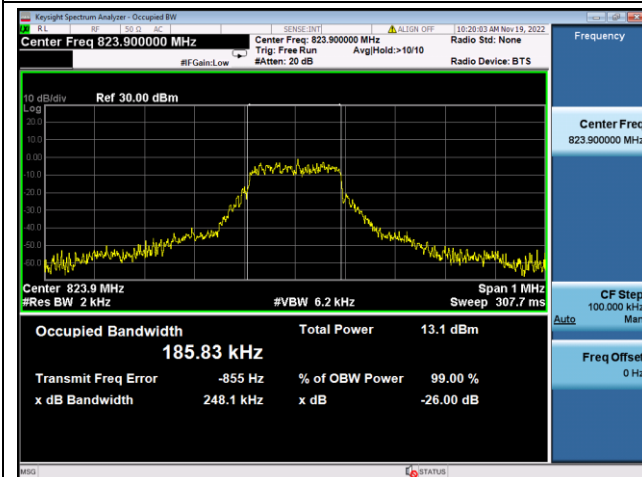

QPSK Middle channel

BPSK Middle channel

QPSK High channel

BPSK High channel

LTE Band 26a, SCS: 3.75kHz, OBW & 26dB Bandwidth

QPSK Low channel

BPSK Low channel

QPSK Middle channel

BPSK Middle channel

QPSK High channel

BPSK High channel

LTE Band 26a, SCS: 15KHz, OBW & 26dB Bandwidth

QPSK Low channel

BPSK Low channel

QPSK Middle channel

BPSK Middle channel

QPSK High channel

BPSK High channel

LTE Band 26b, SCS: 3.75kHz, OBW & 26dB Bandwidth

QPSK Low channel

BPSK Low channel

QPSK Middle channel

BPSK Middle channel

QPSK High channel

BPSK High channel

LTE Band 26b, SCS: 15KHz, OBW & 26dB Bandwidth

QPSK Low channel

BPSK Low channel

QPSK Middle channel

BPSK Middle channel

QPSK High channel

BPSK High channel