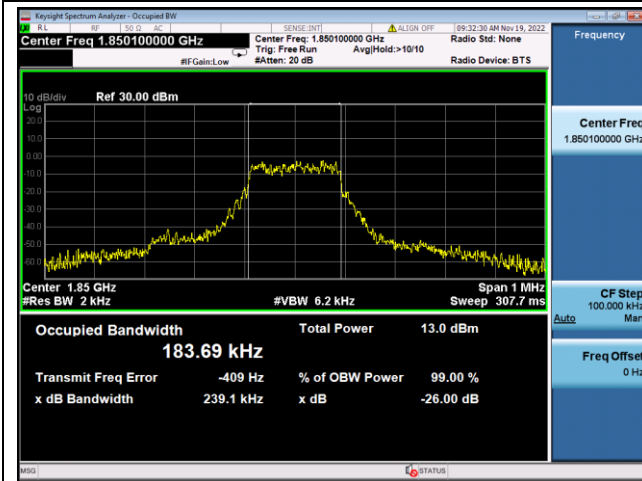

QPSK Low channel

BPSK Low channel

QPSK Middle channel

BPSK Middle channel

QPSK High channel

BPSK High channel

LTE Band 25, SCS: 3.75KHz, OBW & 26dB Bandwidth

QPSK Low channel

BPSK Low channel

QPSK Middle channel

BPSK Middle channel

QPSK High channel

BPSK High channel

LTE Band 25, SCS: 15KHz, OBW & 26dB Bandwidth

QPSK Low channel

BPSK Low channel

QPSK Middle channel

BPSK Middle channel

QPSK High channel

BPSK High channel

LTE Band 26a, SCS: 3.75kHz, OBW & 26dB Bandwidth

QPSK Low channel

BPSK Low channel

QPSK Middle channel

BPSK Middle channel

QPSK High channel

BPSK High channel

LTE Band 26a, SCS: 15KHz, OBW & 26dB Bandwidth

QPSK Low channel

BPSK Low channel

QPSK Middle channel

BPSK Middle channel