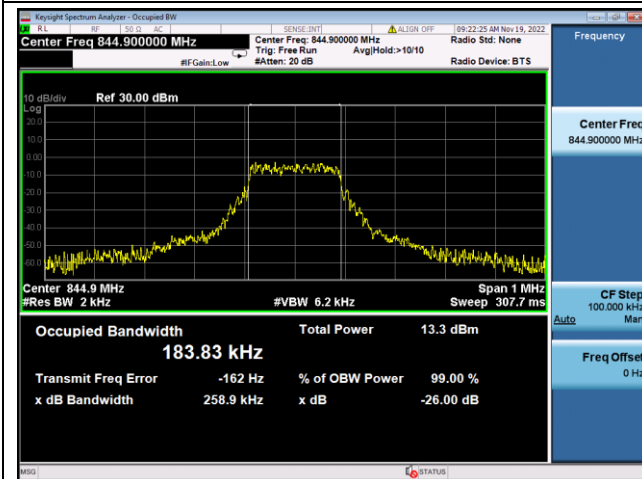

LTE Band 19, SCS: 3.75KHz, OBW & 26dB Bandwidth

QPSK Low channel

BPSK Low channel

QPSK Middle channel

BPSK Middle channel

QPSK High channel

BPSK High channel

LTE Band 19, SCS: 15KHz, OBW & 26dB Bandwidth

QPSK Low channel

BPSK Low channel

QPSK Middle channel

BPSK Middle channel

QPSK High channel

BPSK High channel

LTE Band 25, SCS: 3.75KHz, OBW & 26dB Bandwidth

QPSK Low channel

BPSK Low channel

QPSK Middle channel

BPSK Middle channel

QPSK High channel

BPSK High channel

LTE Band 25, SCS: 15KHz, OBW & 26dB Bandwidth

QPSK Low channel

BPSK Low channel

QPSK Middle channel

BPSK Middle channel

QPSK High channel

BPSK High channel

LTE Band 26a, SCS: 3.75kHz, OBW & 26dB Bandwidth

QPSK Low channel

BPSK Low channel

QPSK Middle channel