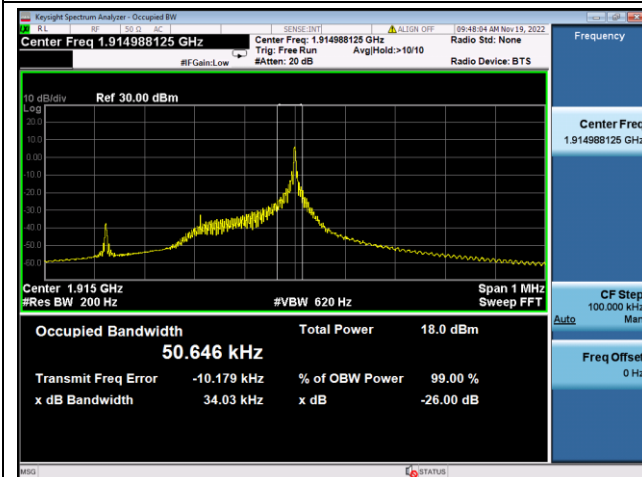

QPSK Low channel

BPSK Low channel

QPSK Middle channel

BPSK Middle channel

QPSK High channel

BPSK High channel

LTE Band 25, SCS: 3.75KHz, OBW & 26dB Bandwidth

QPSK Low channel

BPSK Low channel

QPSK Middle channel

BPSK Middle channel

QPSK High channel

BPSK High channel

LTE Band 25, SCS: 15KHz, OBW & 26dB Bandwidth

QPSK Low channel

BPSK Low channel

QPSK Middle channel

BPSK Middle channel

QPSK High channel

BPSK High channel

LTE Band 26a, SCS: 3.75kHz, OBW & 26dB Bandwidth

QPSK Low channel

BPSK Low channel

QPSK Middle channel

BPSK Middle channel

QPSK High channel

BPSK High channel

LTE Band 26a, SCS: 15KHz, OBW & 26dB Bandwidth

QPSK Low channel

BPSK Low channel

QPSK Middle channel

BPSK Middle channel