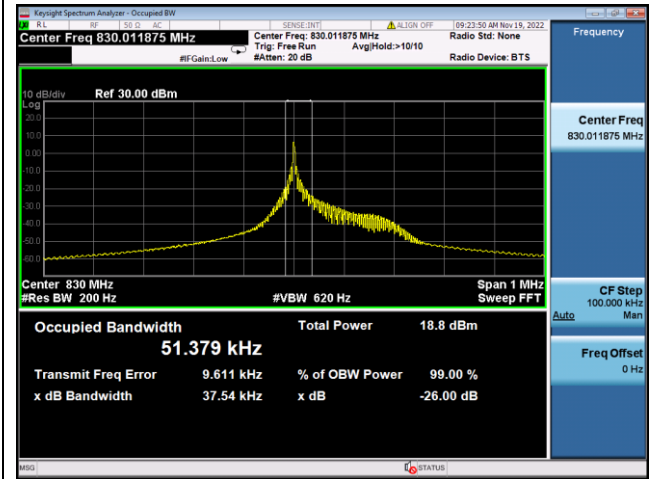

LTE Band 19, SCS: 3.75KHz, OBW & 26dB Bandwidth

QPSK Low channel

BPSK Low channel

QPSK Middle channel

BPSK Middle channel

QPSK High channel

BPSK High channel

LTE Band 19, SCS: 15KHz, OBW & 26dB Bandwidth

QPSK Low channel

BPSK Low channel

QPSK Middle channel

BPSK Middle channel

QPSK High channel

BPSK High channel

LTE Band 25, SCS: 3.75KHz, OBW & 26dB Bandwidth

QPSK Low channel

BPSK Low channel

QPSK Middle channel

BPSK Middle channel

QPSK High channel

BPSK High channel

LTE Band 25, SCS: 15KHz, OBW & 26dB Bandwidth

QPSK Low channel

BPSK Low channel