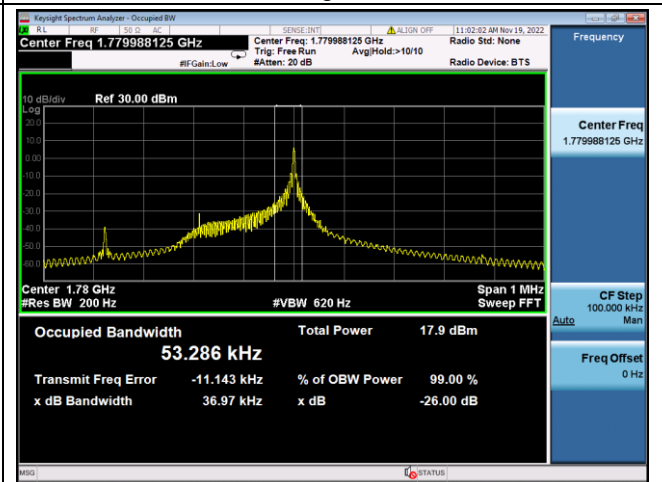

BPSK High channel

LTE Band 26b, SCS: 15KHz, OBW & 26dB Bandwidth

QPSK Low channel

BPSK Low channel

QPSK Middle channel

BPSK Middle channel

QPSK High channel

BPSK High channel

LTE Band 66, SCS: 3.75kHz, OBW & 26dB Bandwidth

QPSK Low channel

BPSK Low channel

QPSK Middle channel

BPSK Middle channel

QPSK High channel

BPSK High channel

LTE Band 66, SCS: 15KHz, OBW & 26dB Bandwidth

QPSK Low channel

BPSK Low channel

QPSK Middle channel

BPSK Middle channel

QPSK High channel

BPSK High channel

LTE Band 85, SCS: 3.75kHz, OBW & 26dB Bandwidth

QPSK Low channel