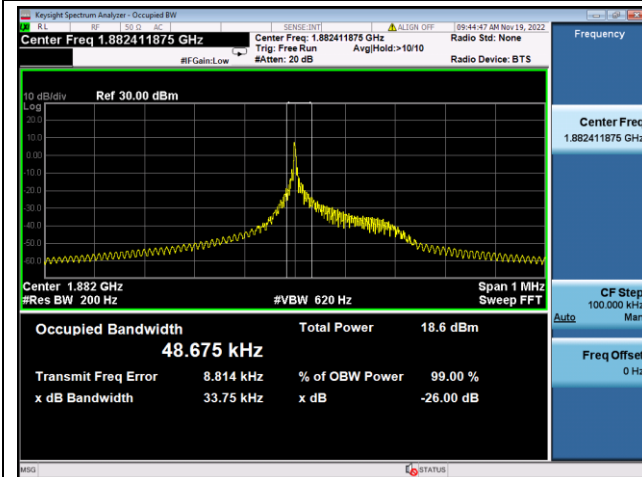

LTE Band 19, SCS: 3.75KHz, OBW & 26dB Bandwidth

QPSK Low channel

BPSK Low channel

QPSK Middle channel

BPSK Middle channel

QPSK High channel

BPSK High channel

LTE Band 19, SCS: 15KHz, OBW & 26dB Bandwidth

QPSK Low channel

BPSK Low channel

QPSK Middle channel

BPSK Middle channel

QPSK High channel

BPSK High channel

LTE Band 25, SCS: 3.75KHz, OBW & 26dB Bandwidth

QPSK Low channel

BPSK Low channel

QPSK Middle channel

BPSK Middle channel

QPSK High channel

BPSK High channel

LTE Band 25, SCS: 15KHz, OBW & 26dB Bandwidth

QPSK Low channel

BPSK Low channel

QPSK Middle channel

BPSK Middle channel

QPSK High channel

BPSK High channel

LTE Band 26a, SCS: 3.75kHz, OBW & 26dB Bandwidth

QPSK Low channel

BPSK Low channel

QPSK Middle channel