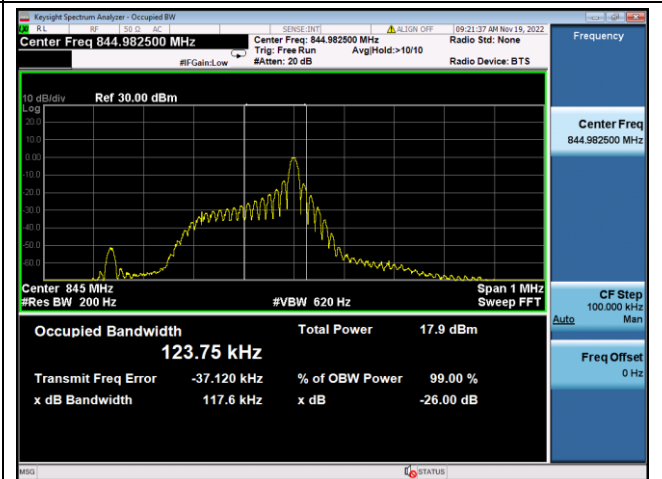

LTE Band 19, SCS: 3.75KHz, OBW & 26dB Bandwidth

QPSK Low channel

BPSK Low channel

QPSK Middle channel

BPSK Middle channel

QPSK High channel

BPSK High channel

LTE Band 19, SCS: 15KHz, OBW & 26dB Bandwidth

QPSK Low channel

BPSK Low channel

QPSK Middle channel

BPSK Middle channel

QPSK High channel

BPSK High channel

LTE Band 25, SCS: 3.75KHz, OBW & 26dB Bandwidth

QPSK Low channel

BPSK Low channel

QPSK Middle channel

BPSK Middle channel

QPSK High channel

BPSK High channel

LTE Band 25, SCS: 15KHz, OBW & 26dB Bandwidth

QPSK Low channel

BPSK Low channel

QPSK Middle channel

BPSK Middle channel

QPSK High channel

BPSK High channel

LTE Band 26a, SCS: 3.75kHz, OBW & 26dB Bandwidth

QPSK Low channel

BPSK Low channel

QPSK Middle channel