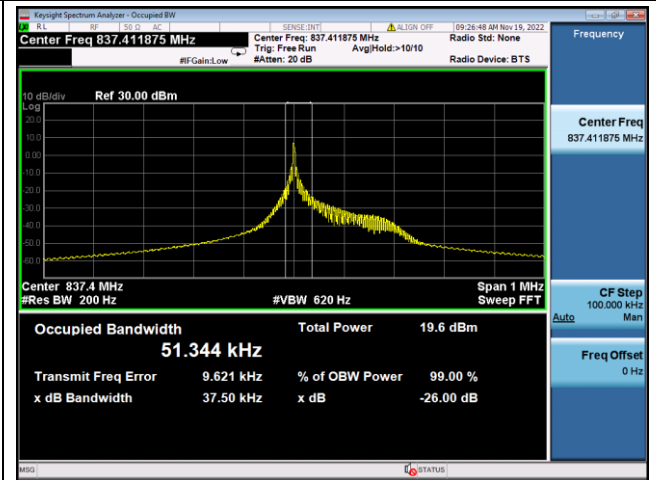

LTE Band 19, SCS: 3.75KHz, OBW & 26dB Bandwidth

QPSK Low channel

BPSK Low channel

QPSK Middle channel

BPSK Middle channel

QPSK High channel

BPSK High channel

LTE Band 19, SCS: 15KHz, OBW & 26dB Bandwidth

QPSK Low channel

BPSK Low channel

QPSK Middle channel

BPSK Middle channel

QPSK High channel

BPSK High channel

LTE Band 25, SCS: 3.75KHz, OBW & 26dB Bandwidth

QPSK Low channel

BPSK Low channel

QPSK Middle channel

BPSK Middle channel

QPSK High channel

BPSK High channel

LTE Band 25, SCS: 15KHz, OBW & 26dB Bandwidth

QPSK Low channel

BPSK Low channel