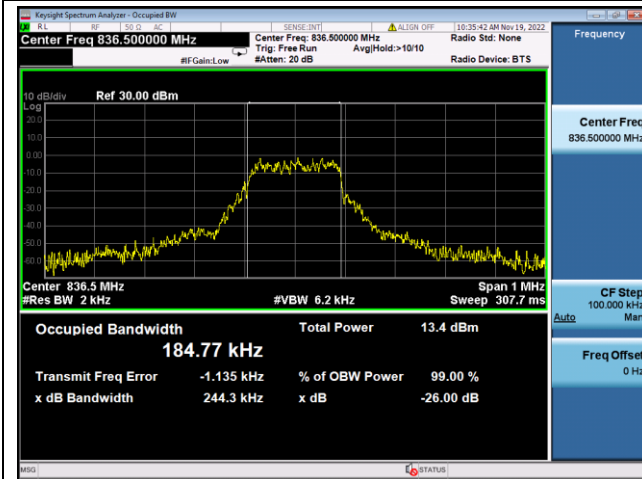

QPSK High channel

BPSK High channel

LTE Band 26b, SCS: 3.75kHz, OBW & 26dB Bandwidth

QPSK Low channel

BPSK Low channel

QPSK Middle channel

BPSK Middle channel

QPSK High channel

BPSK High channel

LTE Band 26b, SCS: 15KHz, OBW & 26dB Bandwidth

QPSK Low channel

BPSK Low channel

QPSK Middle channel

BPSK Middle channel

QPSK High channel

BPSK High channel

LTE Band 66, SCS: 3.75kHz, OBW & 26dB Bandwidth

QPSK Low channel

BPSK Low channel

QPSK Middle channel

BPSK Middle channel

QPSK High channel

BPSK High channel

LTE Band 66, SCS: 15KHz, OBW & 26dB Bandwidth

QPSK Low channel

BPSK Low channel

QPSK Middle channel

BPSK Middle channel

QPSK High channel

BPSK High channel

LTE Band 85, SCS: 3.75kHz, OBW & 26dB Bandwidth

QPSK Low channel