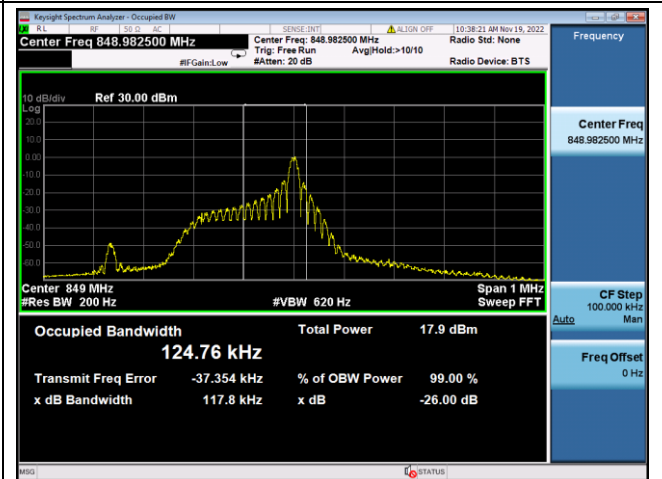

QPSK High channel

BPSK High channel

LTE Band 26b, SCS: 3.75kHz, OBW & 26dB Bandwidth

QPSK Low channel

BPSK Low channel

QPSK Middle channel

BPSK Middle channel

QPSK High channel

BPSK High channel

LTE Band 26b, SCS: 15KHz, OBW & 26dB Bandwidth

QPSK Low channel

BPSK Low channel

QPSK Middle channel

BPSK Middle channel

QPSK High channel

BPSK High channel

LTE Band 66, SCS: 3.75kHz, OBW & 26dB Bandwidth

QPSK Low channel

BPSK Low channel

QPSK Middle channel

BPSK Middle channel

QPSK High channel

BPSK High channel

LTE Band 66, SCS: 15KHz, OBW & 26dB Bandwidth

QPSK Low channel

BPSK Low channel

QPSK Middle channel

BPSK Middle channel

QPSK High channel

BPSK High channel

LTE Band 85, SCS: 3.75kHz, OBW & 26dB Bandwidth

QPSK Low channel