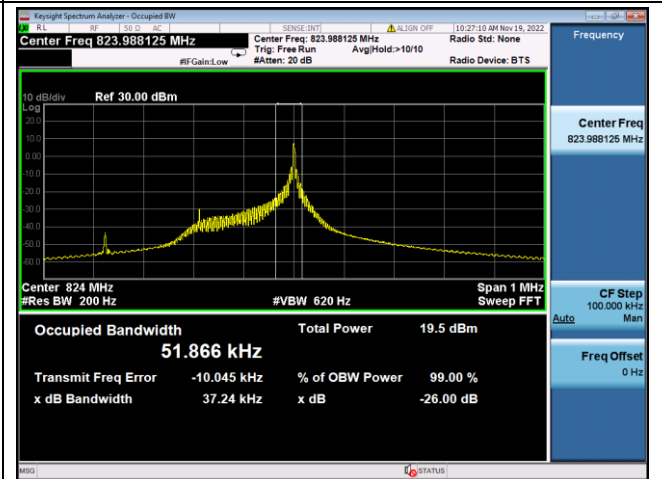

BPSK Low channel

QPSK Middle channel

BPSK Middle channel

QPSK High channel

BPSK High channel

LTE Band 25, SCS: 15KHz, OBW & 26dB Bandwidth

QPSK Low channel

BPSK Low channel

QPSK Middle channel

BPSK Middle channel

QPSK High channel

BPSK High channel

LTE Band 26a, SCS: 3.75kHz, OBW & 26dB Bandwidth

QPSK Low channel

BPSK Low channel

QPSK Middle channel

BPSK Middle channel

QPSK High channel

BPSK High channel

LTE Band 26a, SCS: 15KHz, OBW & 26dB Bandwidth

QPSK Low channel

BPSK Low channel

QPSK Middle channel

BPSK Middle channel