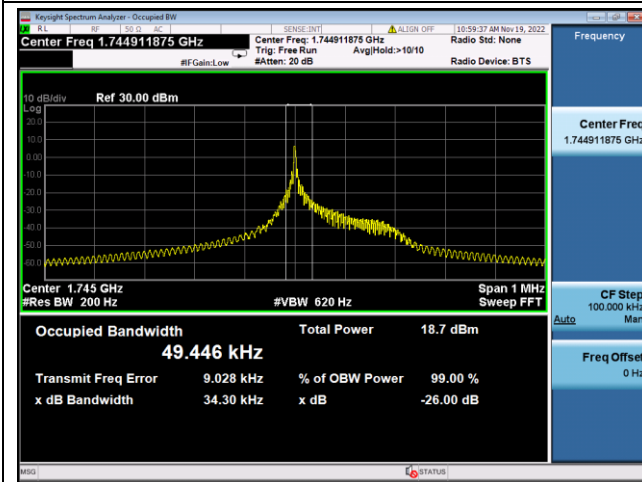

BPSK High channel

LTE Band 26b, SCS: 15KHz, OBW & 26dB Bandwidth

QPSK Low channel

BPSK Low channel

QPSK Middle channel

BPSK Middle channel

QPSK High channel

BPSK High channel

LTE Band 66, SCS: 3.75kHz, OBW & 26dB Bandwidth

QPSK Low channel

BPSK Low channel

QPSK Middle channel

BPSK Middle channel

QPSK High channel

BPSK High channel

LTE Band 66, SCS: 15KHz, OBW & 26dB Bandwidth

QPSK Low channel

BPSK Low channel

QPSK Middle channel

BPSK Middle channel

QPSK High channel

BPSK High channel

LTE Band 85, SCS: 3.75kHz, OBW & 26dB Bandwidth

QPSK Low channel