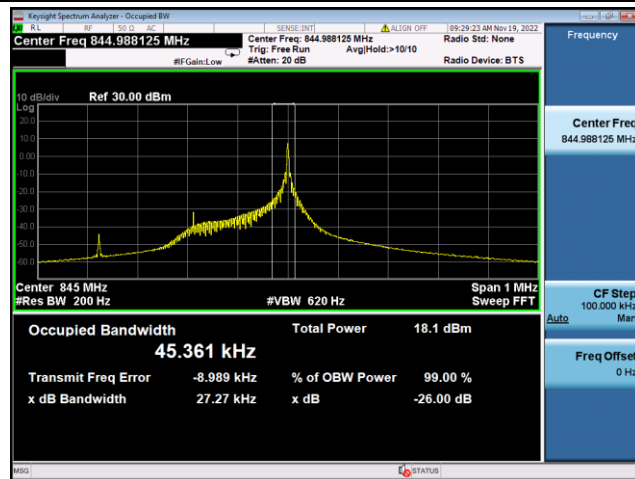

LTE Band 19, SCS: 3.75KHz, OBW & 26dB Bandwidth

QPSK Low channel

BPSK Low channel

QPSK Middle channel

BPSK Middle channel

QPSK High channel

BPSK High channel

LTE Band 19, SCS: 15KHz, OBW & 26dB Bandwidth

QPSK Low channel

BPSK Low channel

QPSK Middle channel

BPSK Middle channel

QPSK High channel

BPSK High channel

LTE Band 25, SCS: 3.75KHz, OBW & 26dB Bandwidth

QPSK Low channel

BPSK Low channel

QPSK Middle channel

BPSK Middle channel

QPSK High channel

BPSK High channel

LTE Band 25, SCS: 15KHz, OBW & 26dB Bandwidth

QPSK Low channel

BPSK Low channel