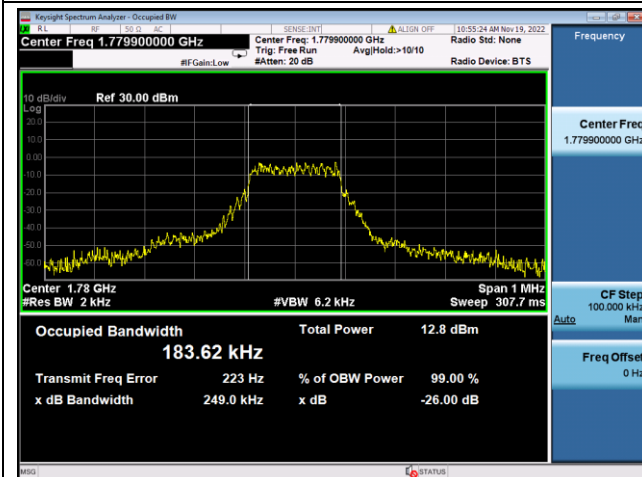

LTE Band 66, SCS: 3.75kHz, OBW & 26dB Bandwidth

QPSK Low channel

BPSK Low channel

QPSK Middle channel

BPSK Middle channel

QPSK High channel

BPSK High channel

LTE Band 66, SCS: 15KHz, OBW & 26dB Bandwidth

QPSK Low channel

BPSK Low channel

QPSK Middle channel

BPSK Middle channel

QPSK High channel

BPSK High channel

LTE Band 85, SCS: 3.75kHz, OBW & 26dB Bandwidth

QPSK Low channel