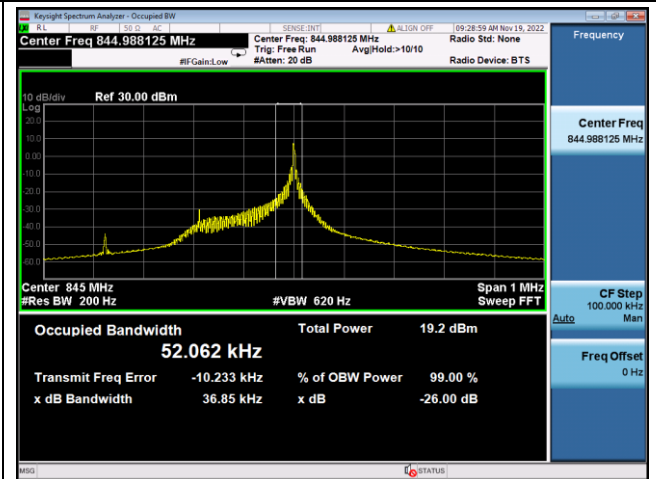

LTE Band 19, SCS: 3.75KHz, OBW & 26dB Bandwidth

QPSK Low channel

BPSK Low channel

QPSK Middle channel

BPSK Middle channel

QPSK High channel

BPSK High channel

LTE Band 19, SCS: 15KHz, OBW & 26dB Bandwidth

QPSK Low channel

BPSK Low channel

QPSK Middle channel

BPSK Middle channel

QPSK High channel

BPSK High channel

LTE Band 25, SCS: 3.75KHz, OBW & 26dB Bandwidth

QPSK Low channel

BPSK Low channel

QPSK Middle channel

BPSK Middle channel

QPSK High channel

BPSK High channel

LTE Band 25, SCS: 15KHz, OBW & 26dB Bandwidth

QPSK Low channel

BPSK Low channel