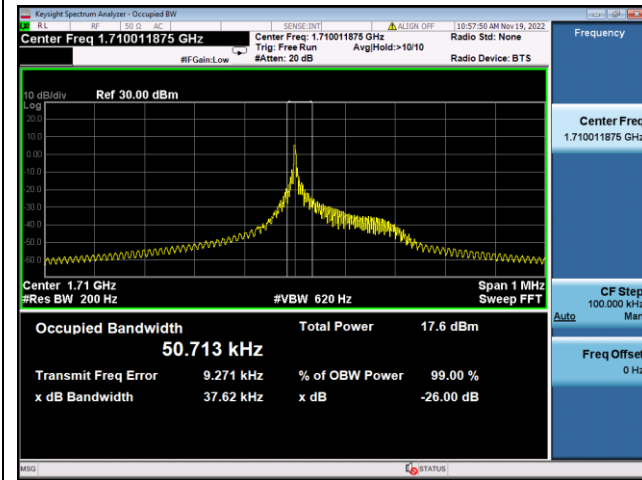

QPSK High channel

BPSK High channel

LTE Band 26b, SCS: 3.75kHz, OBW & 26dB Bandwidth

QPSK Low channel

BPSK Low channel

QPSK Middle channel

BPSK Middle channel

QPSK High channel

BPSK High channel

LTE Band 26b, SCS: 15KHz, OBW & 26dB Bandwidth

QPSK Low channel

BPSK Low channel

QPSK Middle channel

BPSK Middle channel

QPSK High channel

BPSK High channel

LTE Band 66, SCS: 3.75kHz, OBW & 26dB Bandwidth

QPSK Low channel

BPSK Low channel

QPSK Middle channel

BPSK Middle channel

QPSK High channel

BPSK High channel

LTE Band 66, SCS: 15KHz, OBW & 26dB Bandwidth

QPSK Low channel

BPSK Low channel

QPSK Middle channel

BPSK Middle channel

QPSK High channel

BPSK High channel

LTE Band 85, SCS: 3.75kHz, OBW & 26dB Bandwidth

QPSK Low channel