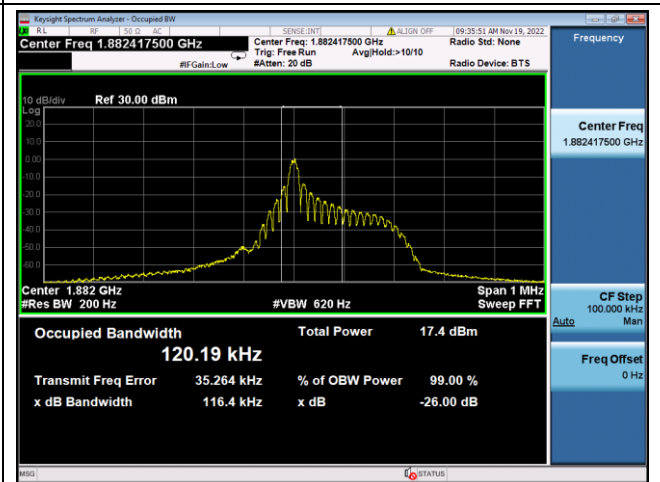

QPSK Low channel

BPSK Low channel

QPSK Middle channel

BPSK Middle channel

QPSK High channel

BPSK High channel

LTE Band 25, SCS: 3.75KHz, OBW & 26dB Bandwidth

QPSK Low channel

BPSK Low channel

QPSK Middle channel

BPSK Middle channel

QPSK High channel

BPSK High channel

LTE Band 25, SCS: 15KHz, OBW & 26dB Bandwidth

QPSK Low channel

BPSK Low channel

QPSK Middle channel

BPSK Middle channel

QPSK High channel

BPSK High channel

LTE Band 26a, SCS: 3.75kHz, OBW & 26dB Bandwidth

QPSK Low channel

BPSK Low channel

QPSK Middle channel