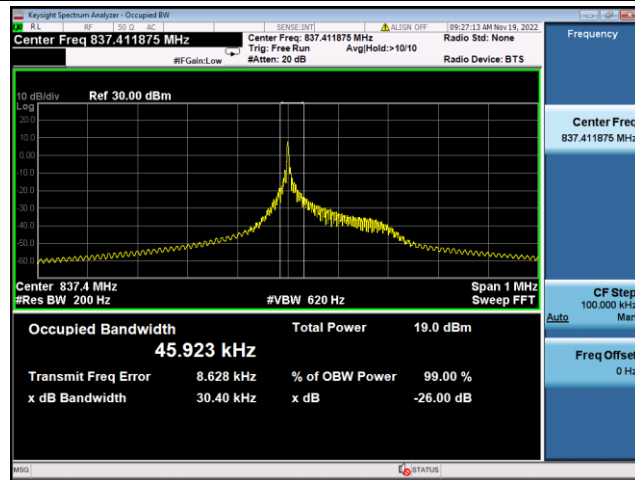

LTE Band 19, SCS: 3.75KHz, OBW & 26dB Bandwidth

QPSK Low channel

BPSK Low channel

QPSK Middle channel

BPSK Middle channel

QPSK High channel

BPSK High channel

LTE Band 19, SCS: 15KHz, OBW & 26dB Bandwidth

QPSK Low channel

BPSK Low channel

QPSK Middle channel

BPSK Middle channel

QPSK High channel

BPSK High channel

LTE Band 25, SCS: 3.75KHz, OBW & 26dB Bandwidth

QPSK Low channel

BPSK Low channel

QPSK Middle channel

BPSK Middle channel

QPSK High channel

BPSK High channel

LTE Band 25, SCS: 15KHz, OBW & 26dB Bandwidth

QPSK Low channel

BPSK Low channel