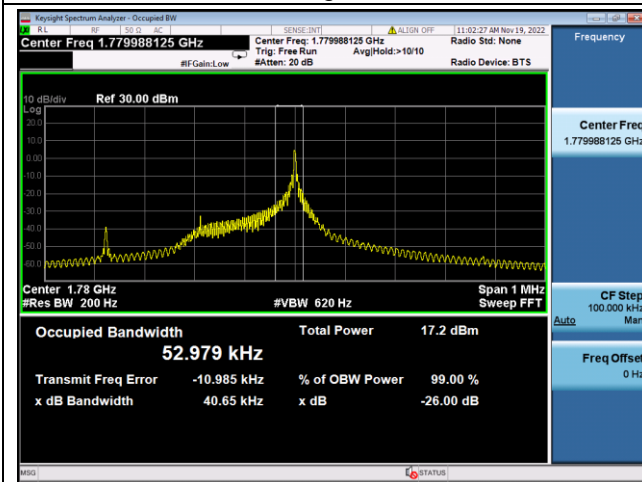

BPSK High channel

LTE Band 26b, SCS: 15KHz, OBW & 26dB Bandwidth

QPSK Low channel

BPSK Low channel

QPSK Middle channel

BPSK Middle channel

QPSK High channel

BPSK High channel

LTE Band 66, SCS: 3.75kHz, OBW & 26dB Bandwidth

QPSK Low channel

BPSK Low channel

QPSK Middle channel

BPSK Middle channel

QPSK High channel

BPSK High channel

LTE Band 66, SCS: 15KHz, OBW & 26dB Bandwidth

QPSK Low channel

BPSK Low channel

QPSK Middle channel

BPSK Middle channel

QPSK High channel

BPSK High channel

LTE Band 85, SCS: 3.75kHz, OBW & 26dB Bandwidth

QPSK Low channel