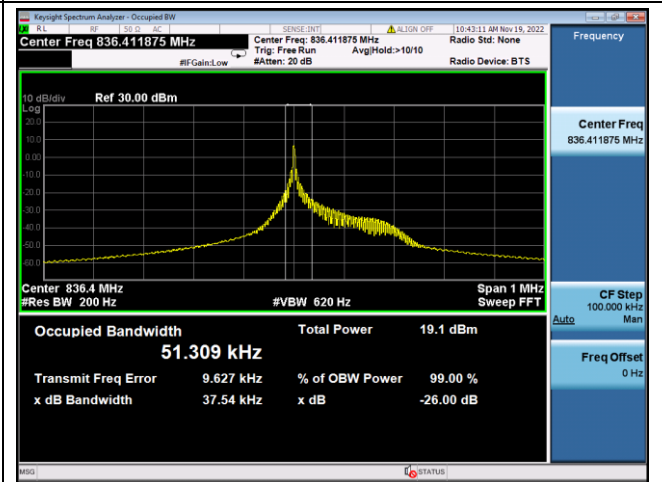

BPSK Middle channel

QPSK High channel

BPSK High channel

LTE Band 26a, SCS: 15KHz, OBW & 26dB Bandwidth

QPSK Low channel

BPSK Low channel

QPSK Middle channel

BPSK Middle channel

QPSK High channel

BPSK High channel

LTE Band 26b, SCS: 3.75kHz, OBW & 26dB Bandwidth

QPSK Low channel

BPSK Low channel

QPSK Middle channel

BPSK Middle channel

QPSK High channel

BPSK High channel

LTE Band 26b, SCS: 15KHz, OBW & 26dB Bandwidth

QPSK Low channel

BPSK Low channel

QPSK Middle channel

BPSK Middle channel

QPSK High channel

BPSK High channel

LTE Band 66, SCS: 3.75kHz, OBW & 26dB Bandwidth

QPSK Low channel

BPSK Low channel

QPSK Middle channel

BPSK Middle channel

QPSK High channel

BPSK High channel

LTE Band 66, SCS: 15KHz, OBW & 26dB Bandwidth