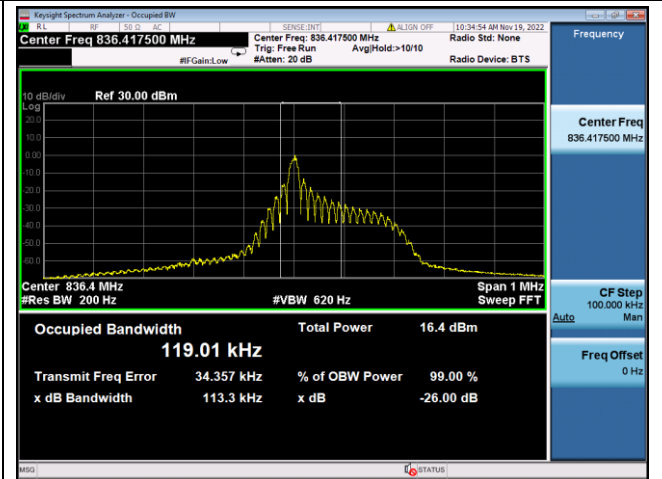

QPSK High channel

BPSK High channel

LTE Band 26b, SCS: 3.75kHz, OBW & 26dB Bandwidth

QPSK Low channel

BPSK Low channel

QPSK Middle channel

BPSK Middle channel

QPSK High channel

BPSK High channel

LTE Band 26b, SCS: 15KHz, OBW & 26dB Bandwidth

QPSK Low channel

BPSK Low channel

QPSK Middle channel

BPSK Middle channel

QPSK High channel

BPSK High channel

LTE Band 66, SCS: 3.75kHz, OBW & 26dB Bandwidth

QPSK Low channel

BPSK Low channel

QPSK Middle channel

BPSK Middle channel

QPSK High channel

BPSK High channel

LTE Band 66, SCS: 15KHz, OBW & 26dB Bandwidth