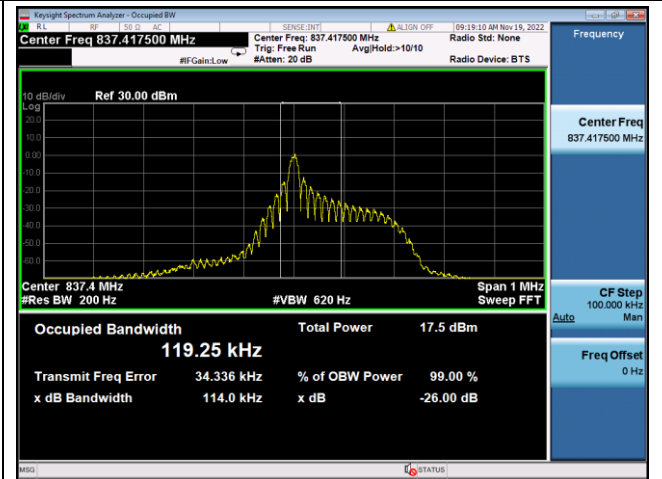

LTE Band 19, SCS: 3.75KHz, OBW & 26dB Bandwidth

QPSK Low channel

BPSK Low channel

QPSK Middle channel

BPSK Middle channel

QPSK High channel

BPSK High channel

LTE Band 19, SCS: 15KHz, OBW & 26dB Bandwidth

QPSK Low channel

BPSK Low channel

QPSK Middle channel

BPSK Middle channel

QPSK High channel

BPSK High channel

LTE Band 25, SCS: 3.75KHz, OBW & 26dB Bandwidth

QPSK Low channel

BPSK Low channel

QPSK Middle channel

BPSK Middle channel

QPSK High channel

BPSK High channel

LTE Band 25, SCS: 15KHz, OBW & 26dB Bandwidth

QPSK Low channel

BPSK Low channel

QPSK Middle channel

BPSK Middle channel

QPSK High channel

BPSK High channel

LTE Band 26a, SCS: 3.75kHz, OBW & 26dB Bandwidth

QPSK Low channel

BPSK Low channel

QPSK Middle channel