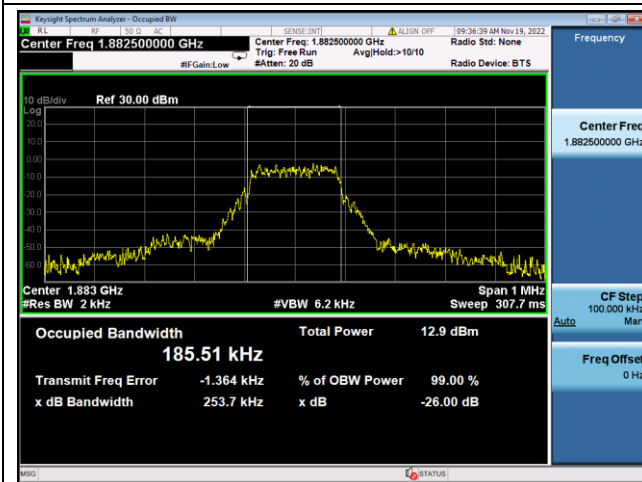

QPSK Low channel

BPSK Low channel

QPSK Middle channel

BPSK Middle channel

QPSK High channel

BPSK High channel

LTE Band 25, SCS: 3.75KHz, OBW & 26dB Bandwidth

QPSK Low channel

BPSK Low channel

QPSK Middle channel

BPSK Middle channel

QPSK High channel

BPSK High channel

LTE Band 25, SCS: 15KHz, OBW & 26dB Bandwidth

QPSK Low channel

BPSK Low channel

QPSK Middle channel

BPSK Middle channel

QPSK High channel

BPSK High channel

LTE Band 26a, SCS: 3.75kHz, OBW & 26dB Bandwidth

QPSK Low channel

BPSK Low channel

QPSK Middle channel

BPSK Middle channel

QPSK High channel

BPSK High channel

LTE Band 26a, SCS: 15KHz, OBW & 26dB Bandwidth

QPSK Low channel

BPSK Low channel

QPSK Middle channel

BPSK Middle channel