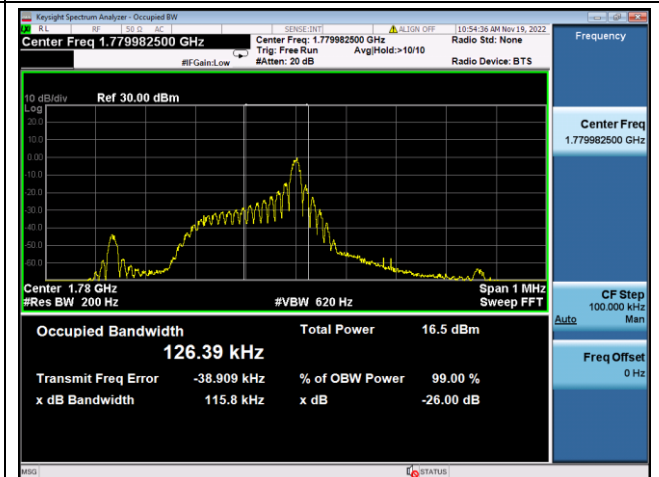

LTE Band 66, SCS: 3.75kHz, OBW & 26dB Bandwidth

QPSK Low channel

BPSK Low channel

QPSK Middle channel

BPSK Middle channel

QPSK High channel

BPSK High channel

LTE Band 66, SCS: 15KHz, OBW & 26dB Bandwidth

QPSK Low channel

BPSK Low channel

QPSK Middle channel

BPSK Middle channel

QPSK High channel

BPSK High channel

LTE Band 85, SCS: 3.75kHz, OBW & 26dB Bandwidth

QPSK Low channel