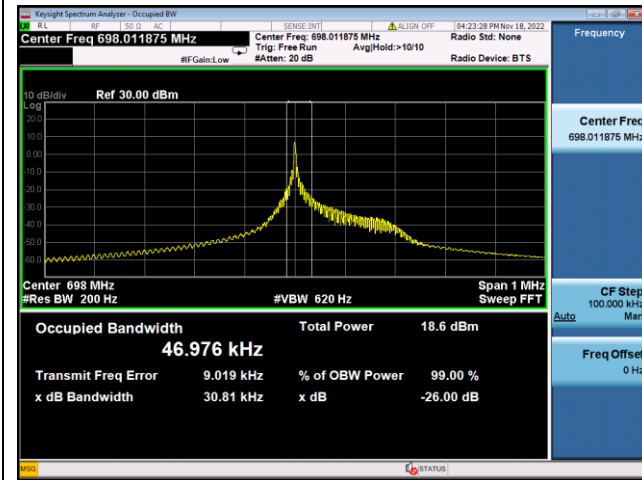

LTE Band 66, SCS: 3.75kHz, OBW & 26dB Bandwidth

QPSK Low channel

BPSK Low channel

QPSK Middle channel

BPSK Middle channel

QPSK High channel

BPSK High channel

LTE Band 66, SCS: 15KHz, OBW & 26dB Bandwidth

QPSK Low channel

BPSK Low channel

QPSK Middle channel

BPSK Middle channel

QPSK High channel

BPSK High channel

LTE Band 85, SCS: 3.75kHz, OBW & 26dB Bandwidth

QPSK Low channel