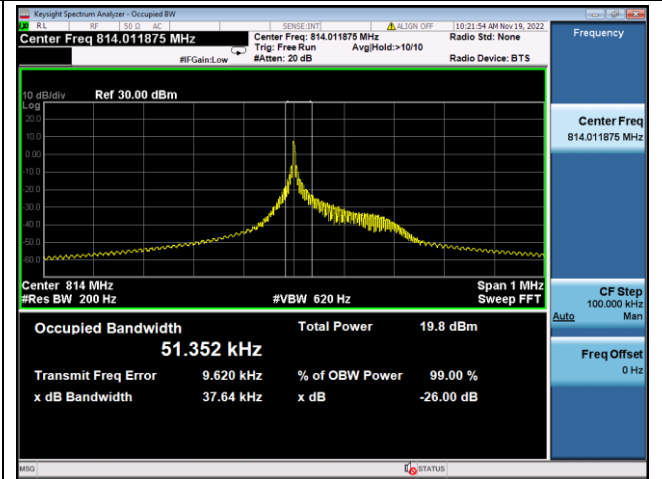

BPSK Low channel

QPSK Middle channel

BPSK Middle channel

QPSK High channel

BPSK High channel

LTE Band 25, SCS: 15KHz, OBW & 26dB Bandwidth

QPSK Low channel

BPSK Low channel

QPSK Middle channel

BPSK Middle channel

QPSK High channel

BPSK High channel

LTE Band 26a, SCS: 3.75kHz, OBW & 26dB Bandwidth

QPSK Low channel

BPSK Low channel

QPSK Middle channel

BPSK Middle channel

QPSK High channel

BPSK High channel

LTE Band 26a, SCS: 15KHz, OBW & 26dB Bandwidth

QPSK Low channel

BPSK Low channel

QPSK Middle channel

BPSK Middle channel