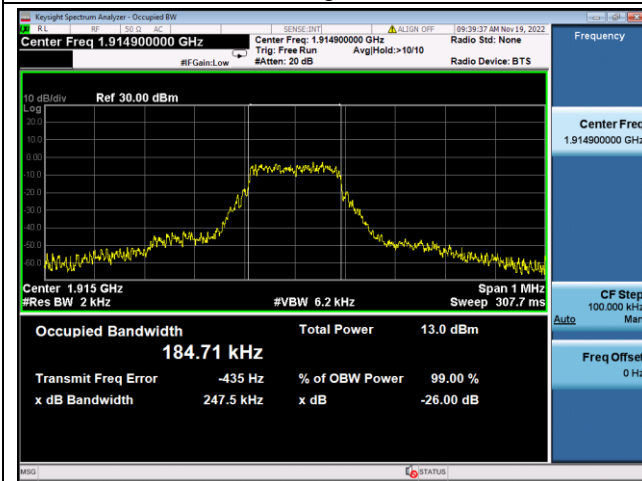

QPSK Low channel

BPSK Low channel

QPSK Middle channel

BPSK Middle channel

QPSK High channel

BPSK High channel

LTE Band 25, SCS: 3.75KHz, OBW & 26dB Bandwidth

QPSK Low channel

BPSK Low channel

QPSK Middle channel

BPSK Middle channel

QPSK High channel

BPSK High channel

LTE Band 25, SCS: 15KHz, OBW & 26dB Bandwidth

QPSK Low channel

BPSK Low channel

QPSK Middle channel

BPSK Middle channel

QPSK High channel

BPSK High channel

LTE Band 26a, SCS: 3.75kHz, OBW & 26dB Bandwidth

QPSK Low channel

BPSK Low channel

QPSK Middle channel

BPSK Middle channel

QPSK High channel

BPSK High channel

LTE Band 26a, SCS: 15KHz, OBW & 26dB Bandwidth

QPSK Low channel

BPSK Low channel

QPSK Middle channel

BPSK Middle channel