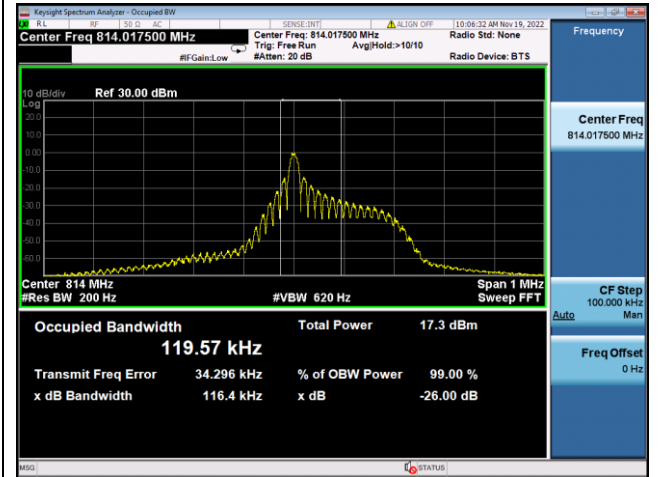

QPSK Middle channel

BPSK Middle channel

QPSK High channel

BPSK High channel

LTE Band 26a, SCS: 3.75kHz, OBW & 26dB Bandwidth

QPSK Low channel

BPSK Low channel

QPSK Middle channel

BPSK Middle channel

QPSK High channel

BPSK High channel

LTE Band 26a, SCS: 15KHz, OBW & 26dB Bandwidth

QPSK Low channel

BPSK Low channel

QPSK Middle channel

BPSK Middle channel

QPSK High channel

BPSK High channel

LTE Band 26b, SCS: 3.75kHz, OBW & 26dB Bandwidth

QPSK Low channel

BPSK Low channel

QPSK Middle channel

BPSK Middle channel

QPSK High channel

BPSK High channel

LTE Band 26b, SCS: 15KHz, OBW & 26dB Bandwidth

QPSK Low channel

BPSK Low channel

QPSK Middle channel

BPSK Middle channel

QPSK High channel

BPSK High channel