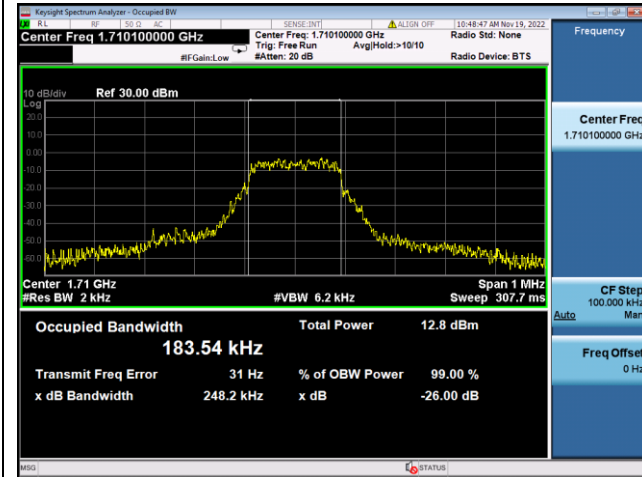

BPSK High channel

LTE Band 26b, SCS: 15KHz, OBW & 26dB Bandwidth

QPSK Low channel

BPSK Low channel

QPSK Middle channel

BPSK Middle channel

QPSK High channel

BPSK High channel

LTE Band 66, SCS: 3.75kHz, OBW & 26dB Bandwidth

QPSK Low channel

BPSK Low channel

QPSK Middle channel

BPSK Middle channel

QPSK High channel

BPSK High channel

LTE Band 66, SCS: 15KHz, OBW & 26dB Bandwidth

QPSK Low channel

BPSK Low channel

QPSK Middle channel

BPSK Middle channel

QPSK High channel

BPSK High channel

LTE Band 85, SCS: 3.75kHz, OBW & 26dB Bandwidth

QPSK Low channel