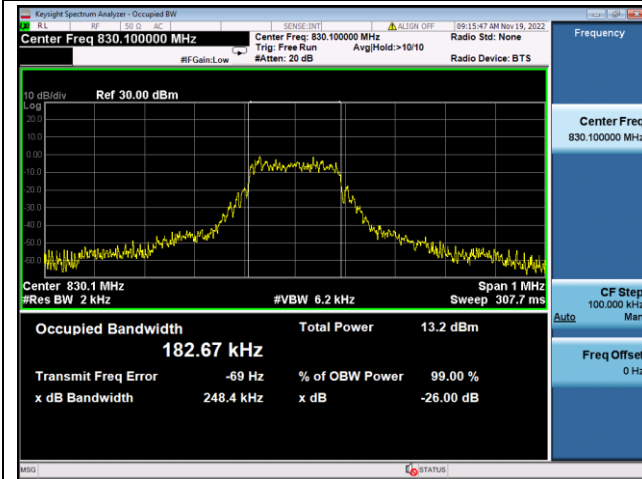

LTE Band 19, SCS: 3.75KHz, OBW & 26dB Bandwidth

QPSK Low channel

BPSK Low channel

QPSK Middle channel

BPSK Middle channel

QPSK High channel

BPSK High channel

LTE Band 19, SCS: 15KHz, OBW & 26dB Bandwidth

QPSK Low channel

BPSK Low channel

QPSK Middle channel

BPSK Middle channel

QPSK High channel

BPSK High channel

LTE Band 25, SCS: 3.75KHz, OBW & 26dB Bandwidth

QPSK Low channel

BPSK Low channel

QPSK Middle channel

BPSK Middle channel

QPSK High channel

BPSK High channel

LTE Band 25, SCS: 15KHz, OBW & 26dB Bandwidth

QPSK Low channel

BPSK Low channel