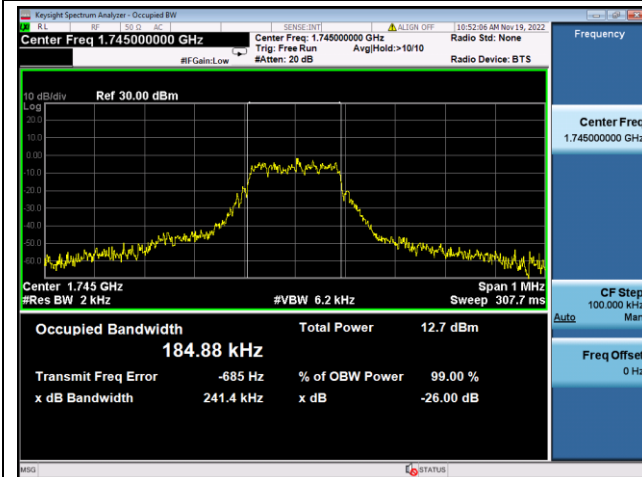

BPSK High channel

LTE Band 26b, SCS: 15KHz, OBW & 26dB Bandwidth

QPSK Low channel

BPSK Low channel

QPSK Middle channel

BPSK Middle channel

QPSK High channel

BPSK High channel

LTE Band 66, SCS: 3.75kHz, OBW & 26dB Bandwidth

QPSK Low channel

BPSK Low channel

QPSK Middle channel

BPSK Middle channel

QPSK High channel

BPSK High channel

LTE Band 66, SCS: 15KHz, OBW & 26dB Bandwidth

QPSK Low channel

BPSK Low channel

QPSK Middle channel

BPSK Middle channel

QPSK High channel

BPSK High channel

LTE Band 85, SCS: 3.75kHz, OBW & 26dB Bandwidth

QPSK Low channel