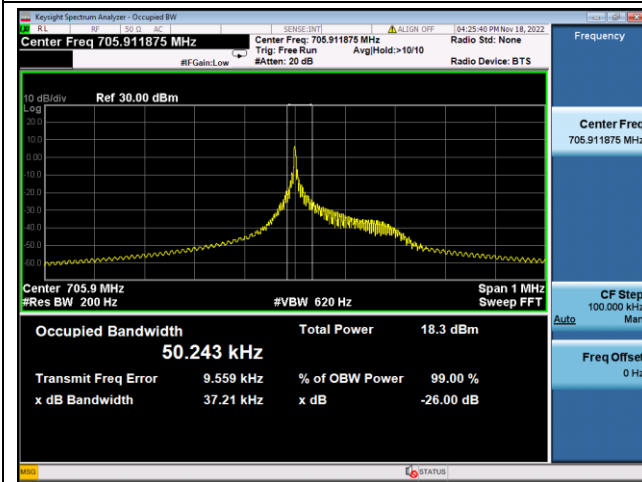

QPSK Middle channel