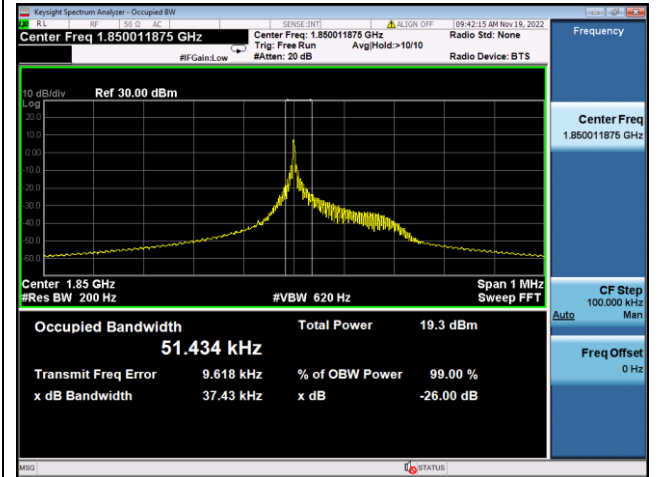

LTE Band 19, SCS: 3.75KHz, OBW & 26dB Bandwidth

QPSK Low channel

BPSK Low channel

QPSK Middle channel

BPSK Middle channel

QPSK High channel

BPSK High channel

LTE Band 19, SCS: 15KHz, OBW & 26dB Bandwidth

QPSK Low channel

BPSK Low channel

QPSK Middle channel

BPSK Middle channel

QPSK High channel

BPSK High channel

LTE Band 25, SCS: 3.75KHz, OBW & 26dB Bandwidth

QPSK Low channel

BPSK Low channel

QPSK Middle channel

BPSK Middle channel

QPSK High channel

BPSK High channel

LTE Band 25, SCS: 15KHz, OBW & 26dB Bandwidth

QPSK Low channel

BPSK Low channel

QPSK Middle channel

BPSK Middle channel

QPSK High channel

BPSK High channel

LTE Band 26a, SCS: 3.75kHz, OBW & 26dB Bandwidth

QPSK Low channel

BPSK Low channel

QPSK Middle channel