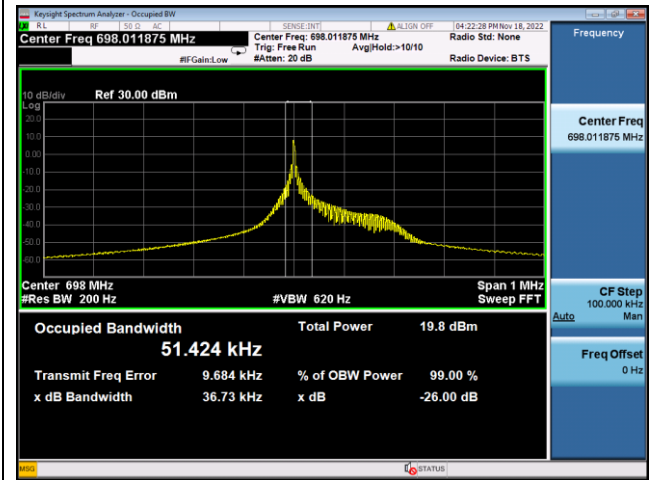

BPSK Low channel