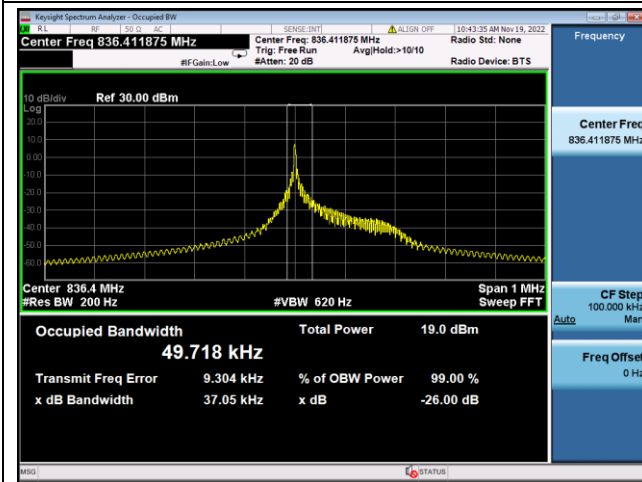

BPSK Middle channel

QPSK High channel

BPSK High channel

LTE Band 26a, SCS: 15KHz, OBW & 26dB Bandwidth

QPSK Low channel

BPSK Low channel

QPSK Middle channel

BPSK Middle channel

QPSK High channel

BPSK High channel

LTE Band 26b, SCS: 3.75kHz, OBW & 26dB Bandwidth

QPSK Low channel

BPSK Low channel

QPSK Middle channel

BPSK Middle channel

QPSK High channel

BPSK High channel

LTE Band 26b, SCS: 15KHz, OBW & 26dB Bandwidth

QPSK Low channel

BPSK Low channel

QPSK Middle channel

BPSK Middle channel

QPSK High channel

BPSK High channel

LTE Band 66, SCS: 3.75kHz, OBW & 26dB Bandwidth

QPSK Low channel

BPSK Low channel

QPSK Middle channel

BPSK Middle channel

QPSK High channel

BPSK High channel

LTE Band 66, SCS: 15KHz, OBW & 26dB Bandwidth