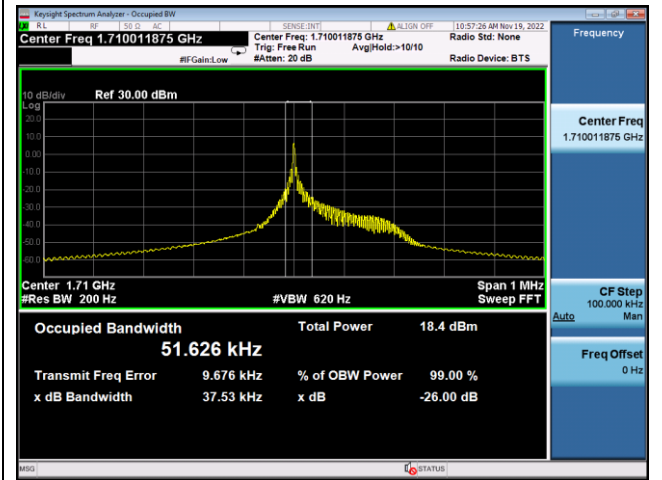

QPSK High channel

BPSK High channel

LTE Band 26b, SCS: 3.75kHz, OBW & 26dB Bandwidth

QPSK Low channel

BPSK Low channel

QPSK Middle channel

BPSK Middle channel

QPSK High channel

BPSK High channel

LTE Band 26b, SCS: 15KHz, OBW & 26dB Bandwidth

QPSK Low channel

BPSK Low channel

QPSK Middle channel

BPSK Middle channel

QPSK High channel

BPSK High channel

LTE Band 66, SCS: 3.75kHz, OBW & 26dB Bandwidth

QPSK Low channel

BPSK Low channel

QPSK Middle channel

BPSK Middle channel

QPSK High channel

BPSK High channel

LTE Band 66, SCS: 15KHz, OBW & 26dB Bandwidth