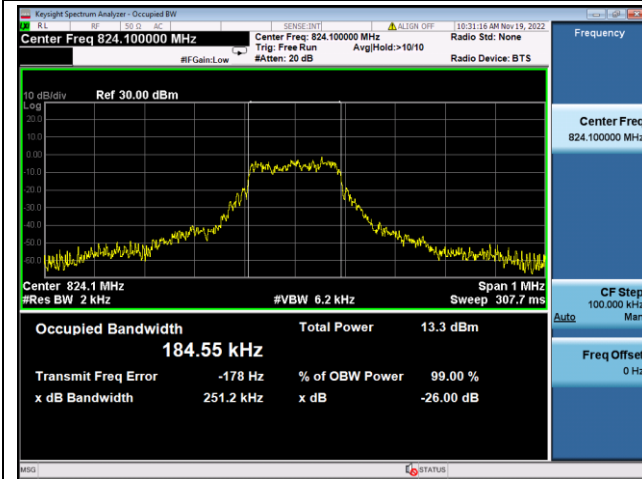

BPSK Middle channel

QPSK High channel

BPSK High channel

LTE Band 26a, SCS: 15KHz, OBW & 26dB Bandwidth

QPSK Low channel

BPSK Low channel

QPSK Middle channel

BPSK Middle channel

QPSK High channel

BPSK High channel

LTE Band 26b, SCS: 3.75kHz, OBW & 26dB Bandwidth

QPSK Low channel

BPSK Low channel

QPSK Middle channel

BPSK Middle channel

QPSK High channel

BPSK High channel

LTE Band 26b, SCS: 15KHz, OBW & 26dB Bandwidth

QPSK Low channel

BPSK Low channel

QPSK Middle channel

BPSK Middle channel

QPSK High channel

BPSK High channel

LTE Band 66, SCS: 3.75kHz, OBW & 26dB Bandwidth

QPSK Low channel

BPSK Low channel

QPSK Middle channel

BPSK Middle channel

QPSK High channel

BPSK High channel

LTE Band 66, SCS: 15KHz, OBW & 26dB Bandwidth