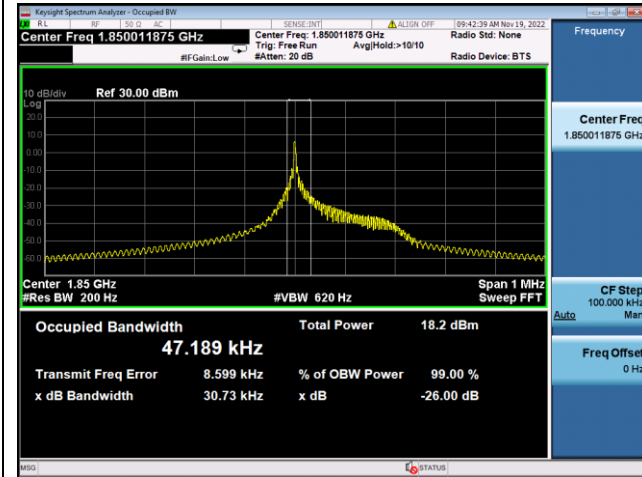

LTE Band 19, SCS: 3.75KHz, OBW & 26dB Bandwidth

QPSK Low channel

BPSK Low channel

QPSK Middle channel

BPSK Middle channel

QPSK High channel

BPSK High channel

LTE Band 19, SCS: 15KHz, OBW & 26dB Bandwidth

QPSK Low channel

BPSK Low channel

QPSK Middle channel

BPSK Middle channel

QPSK High channel

BPSK High channel

LTE Band 25, SCS: 3.75KHz, OBW & 26dB Bandwidth

QPSK Low channel

BPSK Low channel

QPSK Middle channel

BPSK Middle channel

QPSK High channel

BPSK High channel

LTE Band 25, SCS: 15KHz, OBW & 26dB Bandwidth

QPSK Low channel

BPSK Low channel

QPSK Middle channel

BPSK Middle channel

QPSK High channel

BPSK High channel

LTE Band 26a, SCS: 3.75kHz, OBW & 26dB Bandwidth

QPSK Low channel

BPSK Low channel

QPSK Middle channel