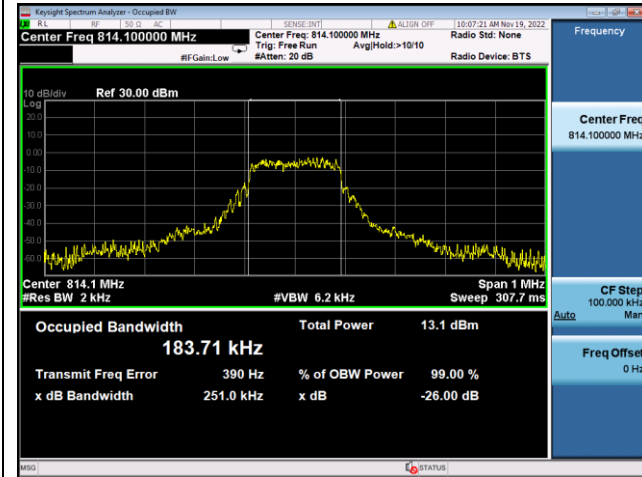

QPSK Middle channel

BPSK Middle channel

QPSK High channel

BPSK High channel

LTE Band 26a, SCS: 3.75kHz, OBW & 26dB Bandwidth

QPSK Low channel

BPSK Low channel

QPSK Middle channel

BPSK Middle channel

QPSK High channel

BPSK High channel

LTE Band 26a, SCS: 15KHz, OBW & 26dB Bandwidth

QPSK Low channel

BPSK Low channel

QPSK Middle channel

BPSK Middle channel

QPSK High channel

BPSK High channel

LTE Band 26b, SCS: 3.75kHz, OBW & 26dB Bandwidth

QPSK Low channel

BPSK Low channel

QPSK Middle channel

BPSK Middle channel

QPSK High channel

BPSK High channel

LTE Band 26b, SCS: 15KHz, OBW & 26dB Bandwidth

QPSK Low channel

BPSK Low channel

QPSK Middle channel

BPSK Middle channel

QPSK High channel

BPSK High channel