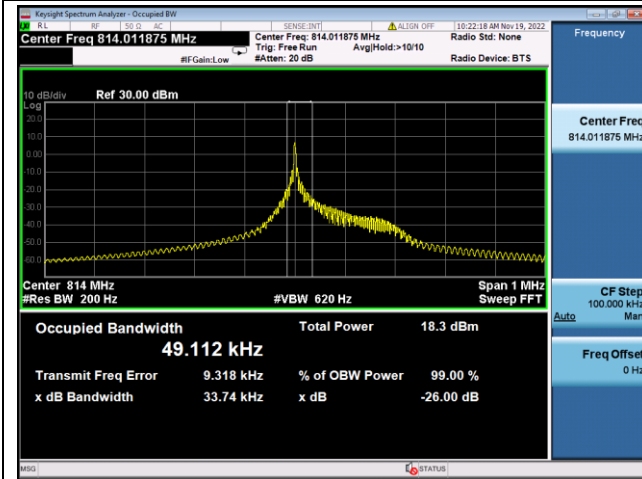

BPSK Low channel

QPSK Middle channel

BPSK Middle channel

QPSK High channel

BPSK High channel

LTE Band 25, SCS: 15KHz, OBW & 26dB Bandwidth

QPSK Low channel

BPSK Low channel

QPSK Middle channel

BPSK Middle channel

QPSK High channel

BPSK High channel

LTE Band 26a, SCS: 3.75kHz, OBW & 26dB Bandwidth

QPSK Low channel

BPSK Low channel

QPSK Middle channel

BPSK Middle channel

QPSK High channel

BPSK High channel

LTE Band 26a, SCS: 15KHz, OBW & 26dB Bandwidth

QPSK Low channel

BPSK Low channel

QPSK Middle channel

BPSK Middle channel