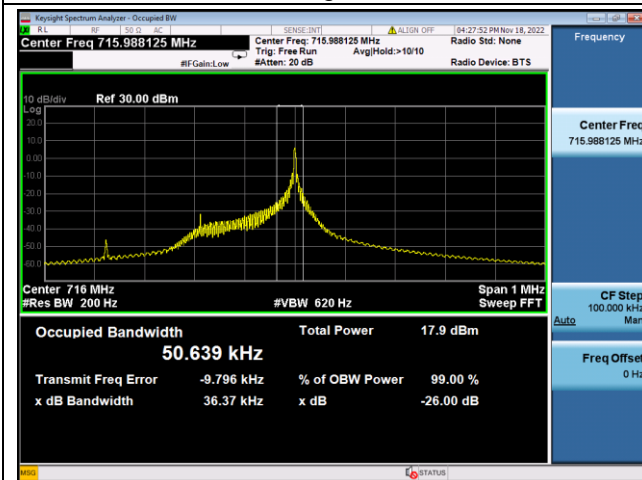

LTE Band 66, SCS: 3.75kHz, OBW & 26dB Bandwidth

QPSK Low channel

BPSK Low channel

QPSK Middle channel

BPSK Middle channel

QPSK High channel

BPSK High channel

LTE Band 66, SCS: 15KHz, OBW & 26dB Bandwidth

QPSK Low channel

BPSK Low channel

QPSK Middle channel

BPSK Middle channel

QPSK High channel

BPSK High channel

LTE Band 85, SCS: 3.75kHz, OBW & 26dB Bandwidth

QPSK Low channel

BPSK Low channel

QPSK Middle channel

BPSK Middle channel

QPSK High channel

BPSK High channel