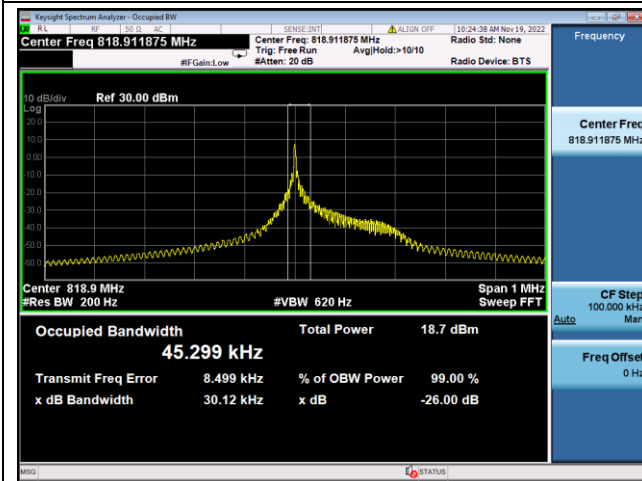

BPSK Low channel

QPSK Middle channel

BPSK Middle channel

QPSK High channel

BPSK High channel

LTE Band 25, SCS: 15KHz, OBW & 26dB Bandwidth

QPSK Low channel

BPSK Low channel

QPSK Middle channel

BPSK Middle channel

QPSK High channel

BPSK High channel

LTE Band 26a, SCS: 3.75kHz, OBW & 26dB Bandwidth

QPSK Low channel

BPSK Low channel

QPSK Middle channel

BPSK Middle channel

QPSK High channel

BPSK High channel

LTE Band 26a, SCS: 15KHz, OBW & 26dB Bandwidth

QPSK Low channel

BPSK Low channel

QPSK Middle channel

BPSK Middle channel