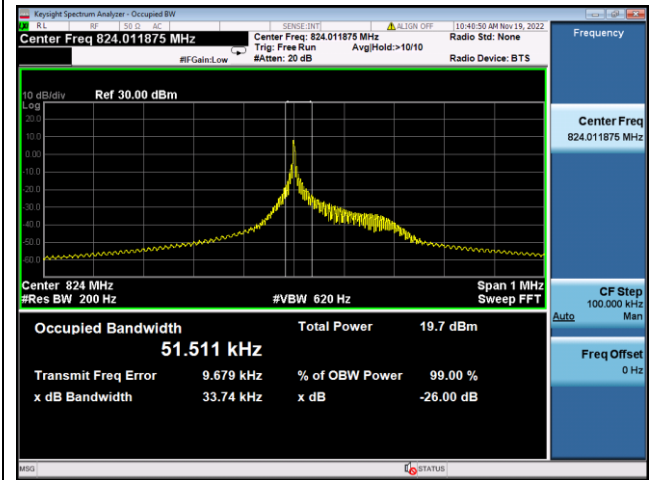

BPSK Middle channel

QPSK High channel

BPSK High channel

LTE Band 26a, SCS: 15KHz, OBW & 26dB Bandwidth

QPSK Low channel

BPSK Low channel

QPSK Middle channel

BPSK Middle channel

QPSK High channel

BPSK High channel

LTE Band 26b, SCS: 3.75kHz, OBW & 26dB Bandwidth

QPSK Low channel

BPSK Low channel

QPSK Middle channel

BPSK Middle channel

QPSK High channel

BPSK High channel

LTE Band 26b, SCS: 15KHz, OBW & 26dB Bandwidth

QPSK Low channel

BPSK Low channel

QPSK Middle channel

BPSK Middle channel

QPSK High channel

BPSK High channel

LTE Band 66, SCS: 3.75kHz, OBW & 26dB Bandwidth

QPSK Low channel

BPSK Low channel

QPSK Middle channel

BPSK Middle channel

QPSK High channel

BPSK High channel

LTE Band 66, SCS: 15KHz, OBW & 26dB Bandwidth