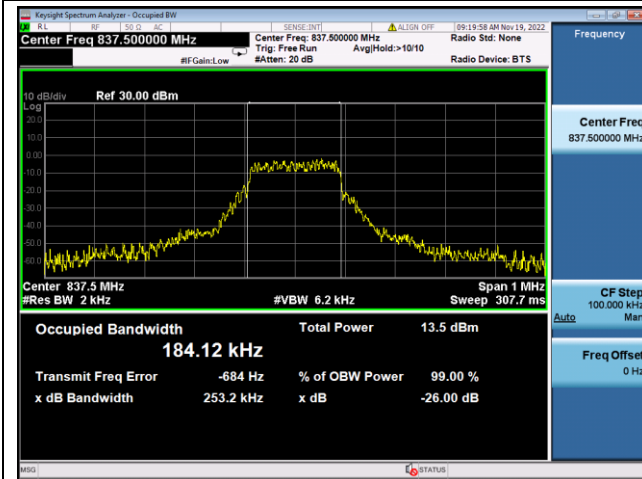

LTE Band 19, SCS: 3.75KHz, OBW & 26dB Bandwidth

QPSK Low channel

BPSK Low channel

QPSK Middle channel

BPSK Middle channel

QPSK High channel

BPSK High channel

LTE Band 19, SCS: 15KHz, OBW & 26dB Bandwidth

QPSK Low channel

BPSK Low channel

QPSK Middle channel

BPSK Middle channel

QPSK High channel

BPSK High channel

LTE Band 25, SCS: 3.75KHz, OBW & 26dB Bandwidth

QPSK Low channel

BPSK Low channel

QPSK Middle channel

BPSK Middle channel

QPSK High channel

BPSK High channel

LTE Band 25, SCS: 15KHz, OBW & 26dB Bandwidth

QPSK Low channel

BPSK Low channel