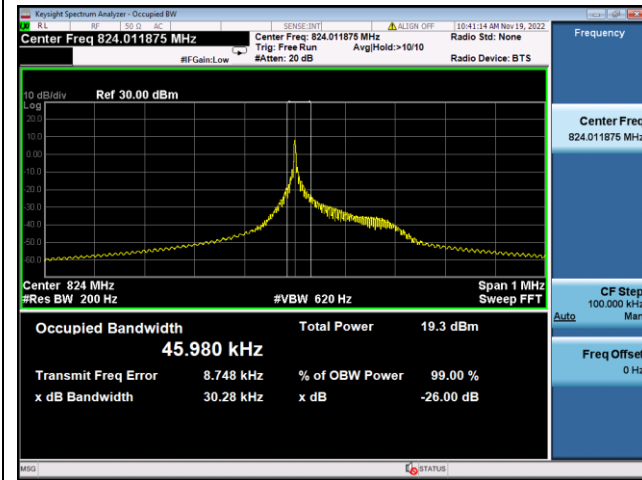

BPSK Middle channel

QPSK High channel

BPSK High channel

LTE Band 26a, SCS: 15KHz, OBW & 26dB Bandwidth

QPSK Low channel

BPSK Low channel

QPSK Middle channel

BPSK Middle channel

QPSK High channel

BPSK High channel

LTE Band 26b, SCS: 3.75kHz, OBW & 26dB Bandwidth

QPSK Low channel

BPSK Low channel

QPSK Middle channel

BPSK Middle channel

QPSK High channel

BPSK High channel

LTE Band 26b, SCS: 15KHz, OBW & 26dB Bandwidth

QPSK Low channel

BPSK Low channel

QPSK Middle channel

BPSK Middle channel

QPSK High channel

BPSK High channel

LTE Band 66, SCS: 3.75kHz, OBW & 26dB Bandwidth

QPSK Low channel

BPSK Low channel

QPSK Middle channel

BPSK Middle channel

QPSK High channel

BPSK High channel

LTE Band 66, SCS: 15KHz, OBW & 26dB Bandwidth