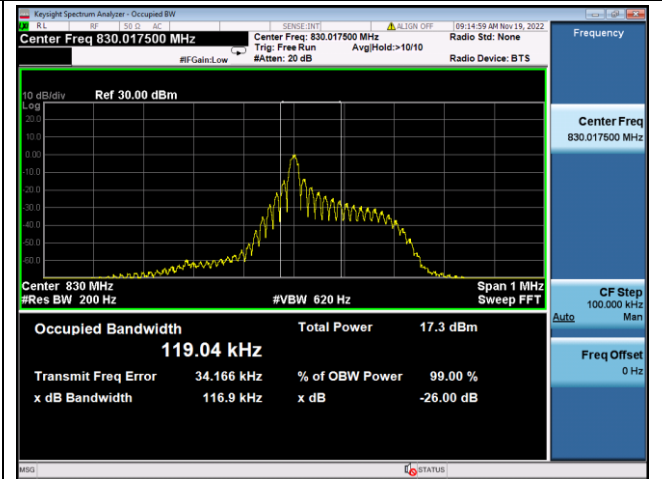

LTE Band 19, SCS: 3.75KHz, OBW & 26dB Bandwidth

QPSK Low channel

BPSK Low channel

QPSK Middle channel

BPSK Middle channel

QPSK High channel

BPSK High channel

LTE Band 19, SCS: 15KHz, OBW & 26dB Bandwidth

QPSK Low channel

BPSK Low channel

QPSK Middle channel

BPSK Middle channel

QPSK High channel

BPSK High channel

LTE Band 25, SCS: 3.75KHz, OBW & 26dB Bandwidth

QPSK Low channel

BPSK Low channel

QPSK Middle channel

BPSK Middle channel

QPSK High channel

BPSK High channel

LTE Band 25, SCS: 15KHz, OBW & 26dB Bandwidth

QPSK Low channel

BPSK Low channel