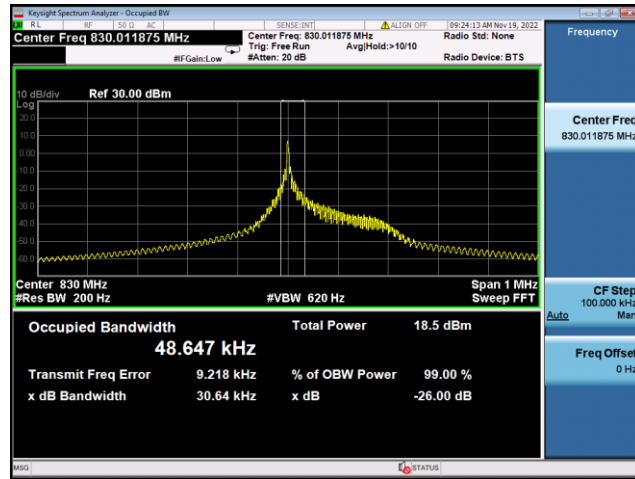

LTE Band 19, SCS: 3.75KHz, OBW & 26dB Bandwidth

QPSK Low channel

BPSK Low channel

QPSK Middle channel

BPSK Middle channel

QPSK High channel

BPSK High channel

LTE Band 19, SCS: 15KHz, OBW & 26dB Bandwidth

QPSK Low channel

BPSK Low channel

QPSK Middle channel

BPSK Middle channel

QPSK High channel

BPSK High channel

LTE Band 25, SCS: 3.75KHz, OBW & 26dB Bandwidth

QPSK Low channel

BPSK Low channel

QPSK Middle channel

BPSK Middle channel

QPSK High channel

BPSK High channel

LTE Band 25, SCS: 15KHz, OBW & 26dB Bandwidth

QPSK Low channel

BPSK Low channel