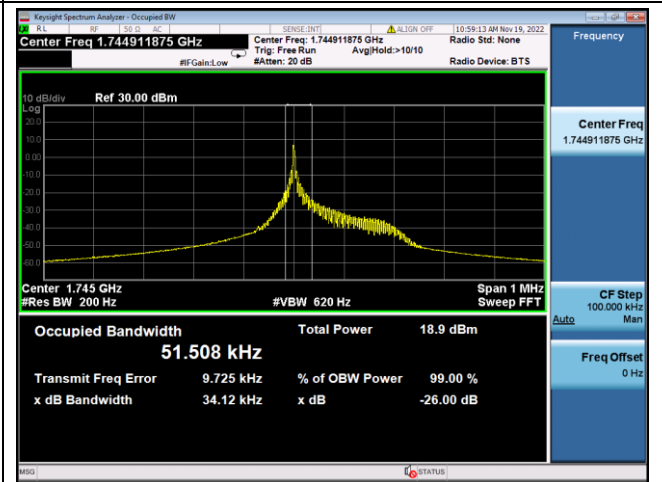

BPSK High channel

LTE Band 26b, SCS: 15KHz, OBW & 26dB Bandwidth

QPSK Low channel

BPSK Low channel

QPSK Middle channel

BPSK Middle channel

QPSK High channel

BPSK High channel

LTE Band 66, SCS: 3.75kHz, OBW & 26dB Bandwidth

QPSK Low channel

BPSK Low channel

QPSK Middle channel

BPSK Middle channel

QPSK High channel

BPSK High channel

LTE Band 66, SCS: 15KHz, OBW & 26dB Bandwidth

QPSK Low channel

BPSK Low channel

QPSK Middle channel

BPSK Middle channel

QPSK High channel

BPSK High channel

LTE Band 85, SCS: 3.75kHz, OBW & 26dB Bandwidth

QPSK Low channel