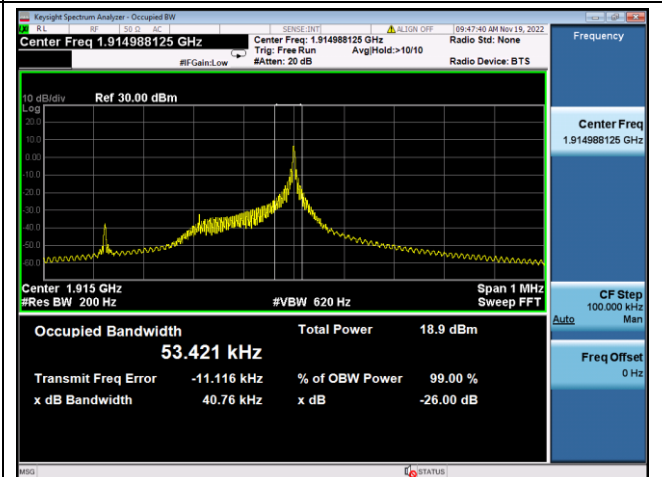

QPSK Low channel

BPSK Low channel

QPSK Middle channel

BPSK Middle channel

QPSK High channel

BPSK High channel

LTE Band 25, SCS: 3.75KHz, OBW & 26dB Bandwidth

QPSK Low channel

BPSK Low channel

QPSK Middle channel

BPSK Middle channel

QPSK High channel

BPSK High channel

LTE Band 25, SCS: 15KHz, OBW & 26dB Bandwidth

QPSK Low channel

BPSK Low channel

QPSK Middle channel

BPSK Middle channel

QPSK High channel

BPSK High channel

LTE Band 26a, SCS: 3.75kHz, OBW & 26dB Bandwidth

QPSK Low channel

BPSK Low channel

QPSK Middle channel

BPSK Middle channel

QPSK High channel

BPSK High channel

LTE Band 26a, SCS: 15KHz, OBW & 26dB Bandwidth

QPSK Low channel

BPSK Low channel

QPSK Middle channel

BPSK Middle channel