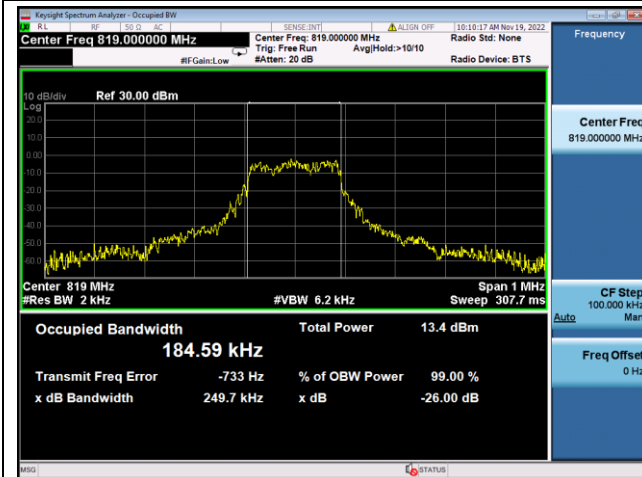

QPSK Middle channel

BPSK Middle channel

QPSK High channel

BPSK High channel

LTE Band 26a, SCS: 3.75kHz, OBW & 26dB Bandwidth

QPSK Low channel

BPSK Low channel

QPSK Middle channel

BPSK Middle channel

QPSK High channel

BPSK High channel

LTE Band 26a, SCS: 15KHz, OBW & 26dB Bandwidth

QPSK Low channel

BPSK Low channel

QPSK Middle channel

BPSK Middle channel

QPSK High channel

BPSK High channel

LTE Band 26b, SCS: 3.75kHz, OBW & 26dB Bandwidth

QPSK Low channel

BPSK Low channel

QPSK Middle channel

BPSK Middle channel

QPSK High channel

BPSK High channel

LTE Band 26b, SCS: 15KHz, OBW & 26dB Bandwidth

QPSK Low channel

BPSK Low channel

QPSK Middle channel

BPSK Middle channel

QPSK High channel

BPSK High channel