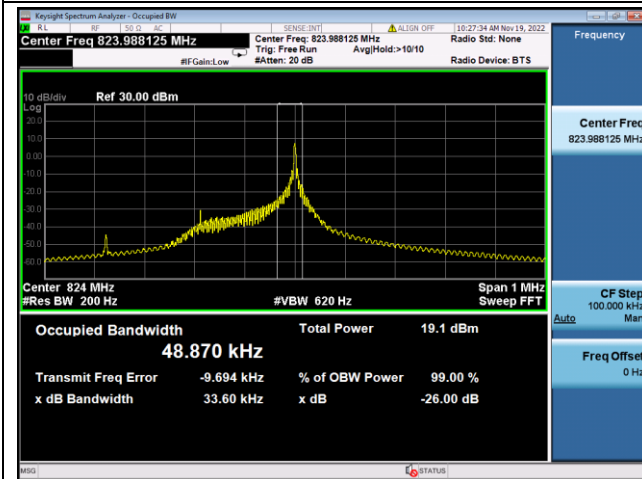

BPSK Low channel

QPSK Middle channel

BPSK Middle channel

QPSK High channel

BPSK High channel

LTE Band 25, SCS: 15KHz, OBW & 26dB Bandwidth

QPSK Low channel

BPSK Low channel

QPSK Middle channel

BPSK Middle channel

QPSK High channel

BPSK High channel

LTE Band 26a, SCS: 3.75kHz, OBW & 26dB Bandwidth

QPSK Low channel

BPSK Low channel

QPSK Middle channel

BPSK Middle channel

QPSK High channel

BPSK High channel

LTE Band 26a, SCS: 15KHz, OBW & 26dB Bandwidth

QPSK Low channel

BPSK Low channel

QPSK Middle channel

BPSK Middle channel