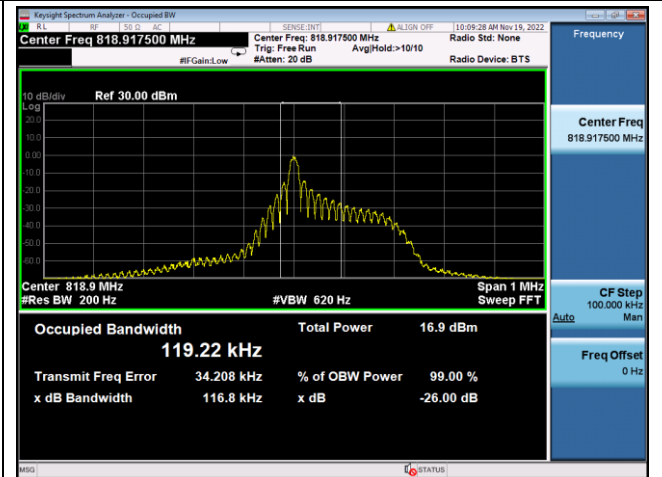

QPSK Middle channel

BPSK Middle channel

QPSK High channel

BPSK High channel

LTE Band 26a, SCS: 3.75kHz, OBW & 26dB Bandwidth

QPSK Low channel

BPSK Low channel

QPSK Middle channel

BPSK Middle channel

QPSK High channel

BPSK High channel

LTE Band 26a, SCS: 15KHz, OBW & 26dB Bandwidth

QPSK Low channel

BPSK Low channel

QPSK Middle channel

BPSK Middle channel

QPSK High channel

BPSK High channel

LTE Band 26b, SCS: 3.75kHz, OBW & 26dB Bandwidth

QPSK Low channel

BPSK Low channel

QPSK Middle channel

BPSK Middle channel

QPSK High channel

BPSK High channel

LTE Band 26b, SCS: 15KHz, OBW & 26dB Bandwidth

QPSK Low channel

BPSK Low channel

QPSK Middle channel

BPSK Middle channel

QPSK High channel

BPSK High channel