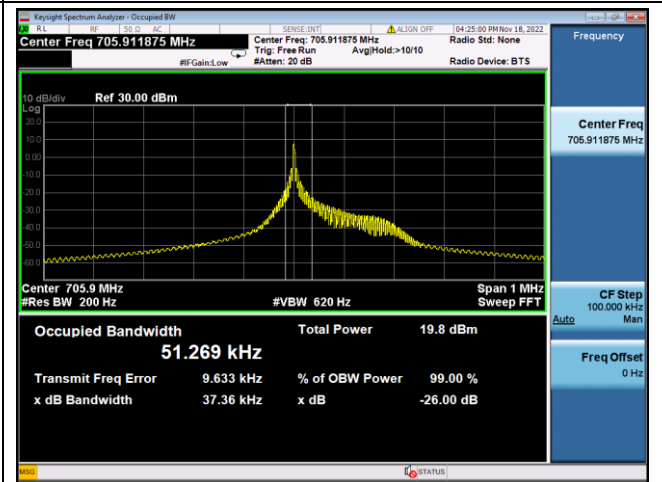

BPSK Middle channel