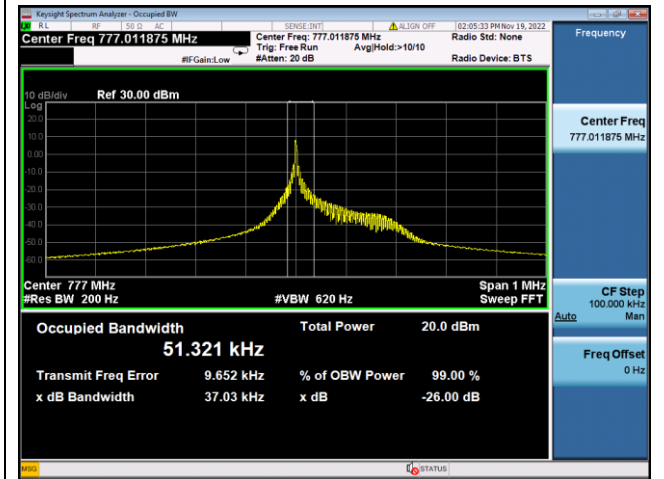

QPSK High channel

BPSK High channel

LTE Band 12, SCS: 3.75KHz, OBW & 26dB Bandwidth

QPSK Low channel

BPSK Low channel

QPSK Middle channel

BPSK Middle channel

QPSK High channel

BPSK High channel

LTE Band 12, SCS: 15KHz, OBW & 26dB Bandwidth

QPSK Low channel

BPSK Low channel

QPSK Middle channel

BPSK Middle channel

QPSK High channel

BPSK High channel

LTE Band 13, SCS: 3.75kHz, OBW & 26dB Bandwidth

QPSK Low channel

BPSK Low channel

QPSK Middle channel

BPSK Middle channel

QPSK High channel

BPSK High channel

LTE Band 13, SCS: 15KHz, OBW & 26dB Bandwidth