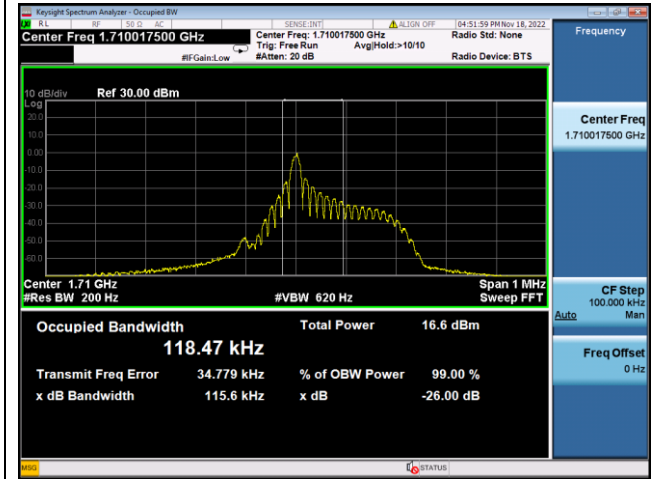

QPSK Low channel

BPSK Low channel

QPSK Middle channel

BPSK Middle channel

QPSK High channel

BPSK High channel

LTE Band 4, SCS: 3.75KHz, OBW & 26dB Bandwidth

QPSK Low channel

BPSK Low channel

QPSK Middle channel

BPSK Middle channel

QPSK High channel

BPSK High channel

LTE Band 4, SCS: 15KHz, OBW & 26dB Bandwidth

QPSK Low channel

BPSK Low channel

QPSK Middle channel

BPSK Middle channel

QPSK High channel

BPSK High channel

LTE Band 5, SCS: 3.75KHz, OBW & 26dB Bandwidth

QPSK Low channel

BPSK Low channel

QPSK Middle channel