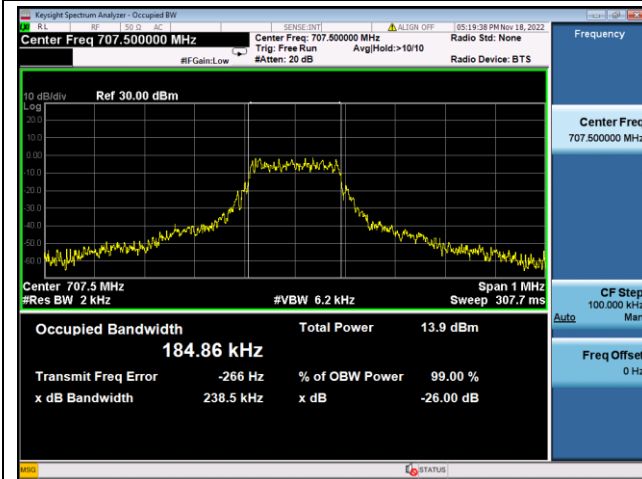

QPSK High channel

BPSK High channel

LTE Band 12, SCS: 3.75KHz, OBW & 26dB Bandwidth

QPSK Low channel

BPSK Low channel

QPSK Middle channel

BPSK Middle channel

QPSK High channel

BPSK High channel

LTE Band 12, SCS: 15KHz, OBW & 26dB Bandwidth

QPSK Low channel

BPSK Low channel

QPSK Middle channel

BPSK Middle channel

QPSK High channel

BPSK High channel

LTE Band 13, SCS: 3.75kHz, OBW & 26dB Bandwidth

QPSK Low channel

BPSK Low channel

QPSK Middle channel

BPSK Middle channel

QPSK High channel

BPSK High channel

LTE Band 13, SCS: 15KHz, OBW & 26dB Bandwidth