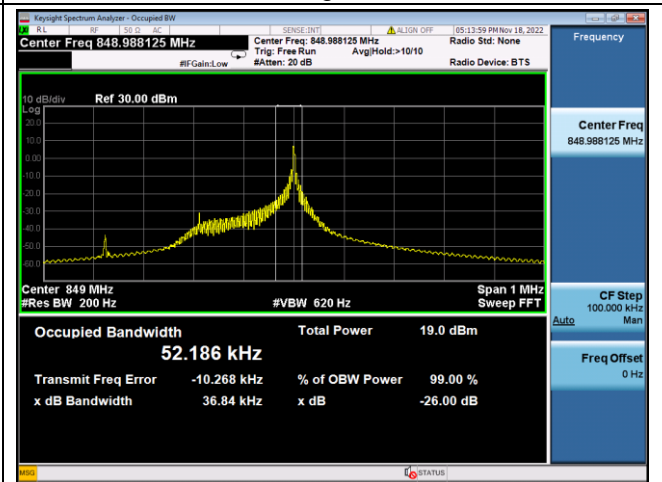

BPSK Low channel

QPSK Middle channel

BPSK Middle channel

QPSK High channel

BPSK High channel

LTE Band 4, SCS: 15KHz, OBW & 26dB Bandwidth

QPSK Low channel

BPSK Low channel

QPSK Middle channel

BPSK Middle channel

QPSK High channel

BPSK High channel

LTE Band 5, SCS: 3.75KHz, OBW & 26dB Bandwidth

QPSK Low channel

BPSK Low channel

QPSK Middle channel

BPSK Middle channel

QPSK High channel

BPSK High channel

LTE Band 5, SCS: 15KHz, OBW & 26dB Bandwidth

QPSK Low channel

BPSK Low channel

QPSK Middle channel

BPSK Middle channel