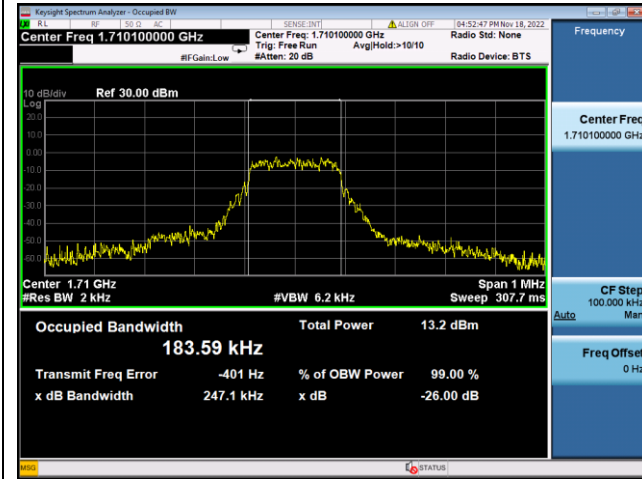

QPSK Low channel

BPSK Low channel

QPSK Middle channel

BPSK Middle channel

QPSK High channel

BPSK High channel

LTE Band 4, SCS: 3.75KHz, OBW & 26dB Bandwidth

QPSK Low channel

BPSK Low channel

QPSK Middle channel

BPSK Middle channel

QPSK High channel

BPSK High channel

LTE Band 4, SCS: 15KHz, OBW & 26dB Bandwidth

QPSK Low channel

BPSK Low channel

QPSK Middle channel

BPSK Middle channel

QPSK High channel

BPSK High channel

LTE Band 5, SCS: 3.75KHz, OBW & 26dB Bandwidth

QPSK Low channel

BPSK Low channel

QPSK Middle channel