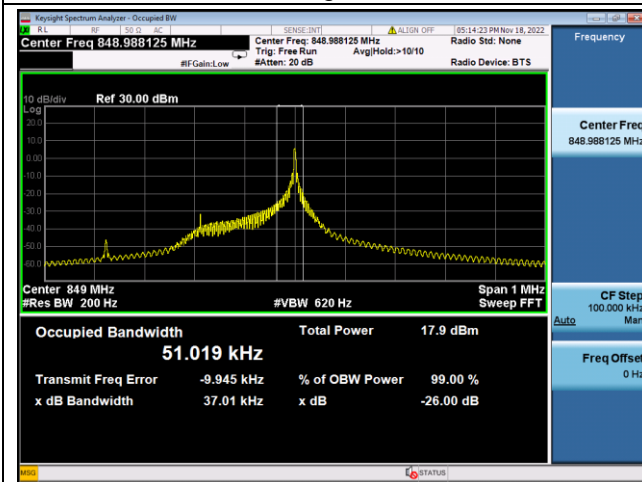

BPSK Low channel

QPSK Middle channel

BPSK Middle channel

QPSK High channel

BPSK High channel

LTE Band 4, SCS: 15KHz, OBW & 26dB Bandwidth

QPSK Low channel

BPSK Low channel

QPSK Middle channel

BPSK Middle channel

QPSK High channel

BPSK High channel

LTE Band 5, SCS: 3.75KHz, OBW & 26dB Bandwidth

QPSK Low channel

BPSK Low channel

QPSK Middle channel

BPSK Middle channel

QPSK High channel

BPSK High channel

LTE Band 5, SCS: 15KHz, OBW & 26dB Bandwidth

QPSK Low channel

BPSK Low channel

QPSK Middle channel

BPSK Middle channel