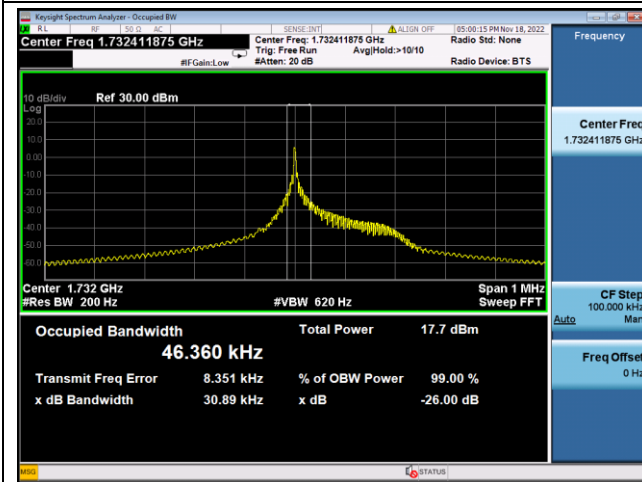

LTE Band 2, SCS: 3.75KHz, OBW & 26dB Bandwidth

QPSK Low channel

BPSK Low channel

QPSK Middle channel

BPSK Middle channel

QPSK High channel

BPSK High channel

LTE Band 2, SCS: 15KHz, OBW & 26dB Bandwidth

QPSK Low channel

BPSK Low channel

QPSK Middle channel

BPSK Middle channel

QPSK High channel

BPSK High channel

LTE Band 4, SCS: 3.75KHz, OBW & 26dB Bandwidth

QPSK Low channel

BPSK Low channel

QPSK Middle channel

BPSK Middle channel

QPSK High channel

BPSK High channel

LTE Band 4, SCS: 15KHz, OBW & 26dB Bandwidth

QPSK Low channel

BPSK Low channel