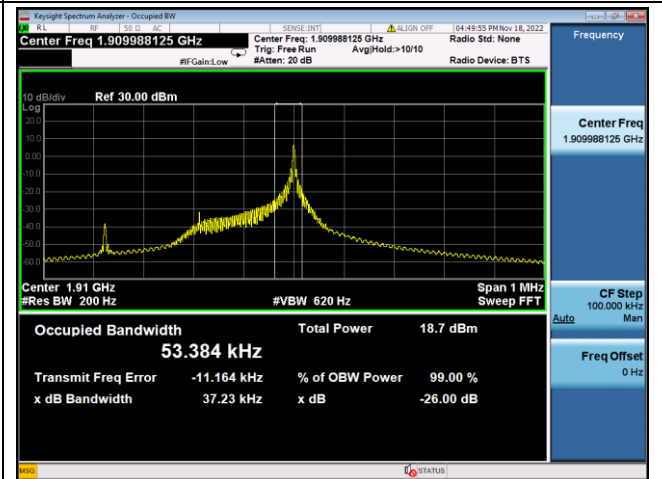

LTE Band 2, SCS: 3.75KHz, OBW & 26dB Bandwidth

QPSK Low channel

BPSK Low channel

QPSK Middle channel

BPSK Middle channel

QPSK High channel

BPSK High channel

LTE Band 2, SCS: 15KHz, OBW & 26dB Bandwidth

QPSK Low channel

BPSK Low channel

QPSK Middle channel

BPSK Middle channel

QPSK High channel

BPSK High channel

LTE Band 4, SCS: 3.75KHz, OBW & 26dB Bandwidth

QPSK Low channel