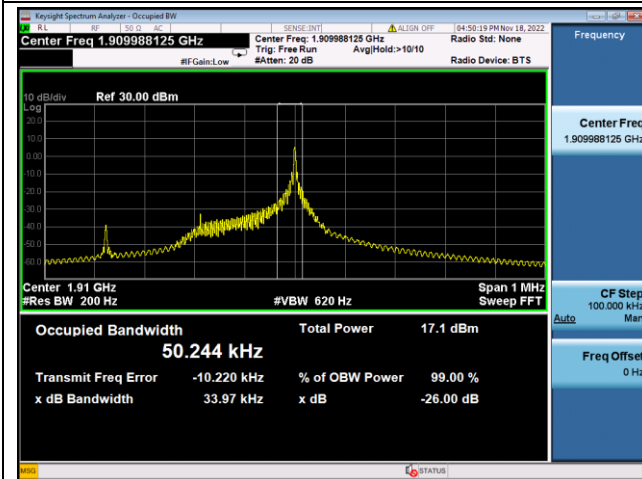

LTE Band 2, SCS: 3.75KHz, OBW & 26dB Bandwidth

QPSK Low channel

BPSK Low channel

QPSK Middle channel

BPSK Middle channel

QPSK High channel

BPSK High channel

LTE Band 2, SCS: 15KHz, OBW & 26dB Bandwidth

QPSK Low channel

BPSK Low channel

QPSK Middle channel

BPSK Middle channel

QPSK High channel

BPSK High channel

LTE Band 4, SCS: 3.75KHz, OBW & 26dB Bandwidth

QPSK Low channel

BPSK Low channel

QPSK Middle channel

BPSK Middle channel

QPSK High channel

BPSK High channel

LTE Band 4, SCS: 15KHz, OBW & 26dB Bandwidth

QPSK Low channel

BPSK Low channel