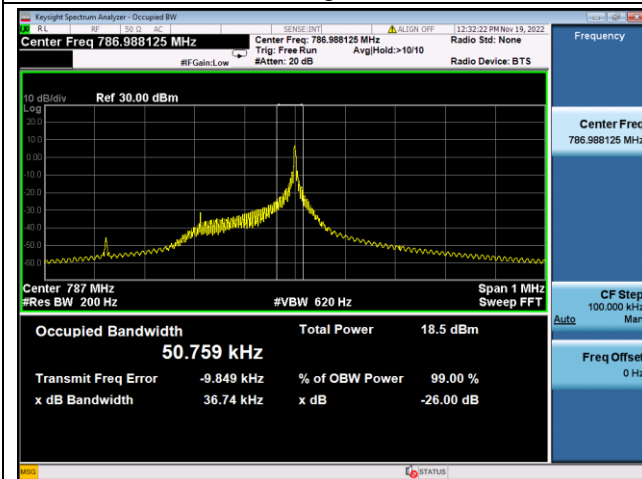

BPSK High channel

LTE Band 12, SCS: 15KHz, OBW & 26dB Bandwidth

QPSK Low channel

BPSK Low channel

QPSK Middle channel

BPSK Middle channel

QPSK High channel

BPSK High channel

LTE Band 13, SCS: 3.75kHz, OBW & 26dB Bandwidth

QPSK Low channel

BPSK Low channel

QPSK Middle channel

BPSK Middle channel

QPSK High channel

BPSK High channel

LTE Band 13, SCS: 15KHz, OBW & 26dB Bandwidth