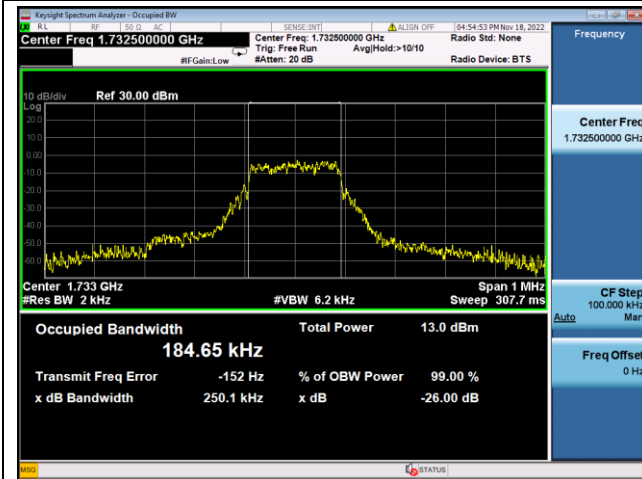

QPSK Low channel

BPSK Low channel

QPSK Middle channel

BPSK Middle channel

QPSK High channel

BPSK High channel

LTE Band 4, SCS: 3.75KHz, OBW & 26dB Bandwidth

QPSK Low channel

BPSK Low channel

QPSK Middle channel

BPSK Middle channel

QPSK High channel

BPSK High channel

LTE Band 4, SCS: 15KHz, OBW & 26dB Bandwidth

QPSK Low channel

BPSK Low channel

QPSK Middle channel

BPSK Middle channel

QPSK High channel

BPSK High channel

LTE Band 5, SCS: 3.75KHz, OBW & 26dB Bandwidth

QPSK Low channel

BPSK Low channel

QPSK Middle channel