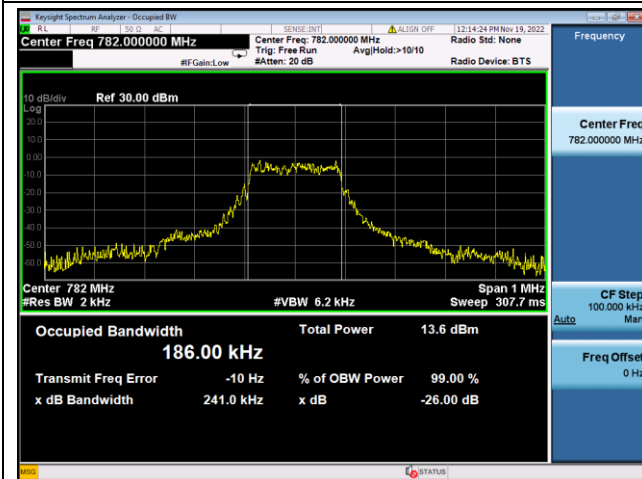

QPSK Middle channel