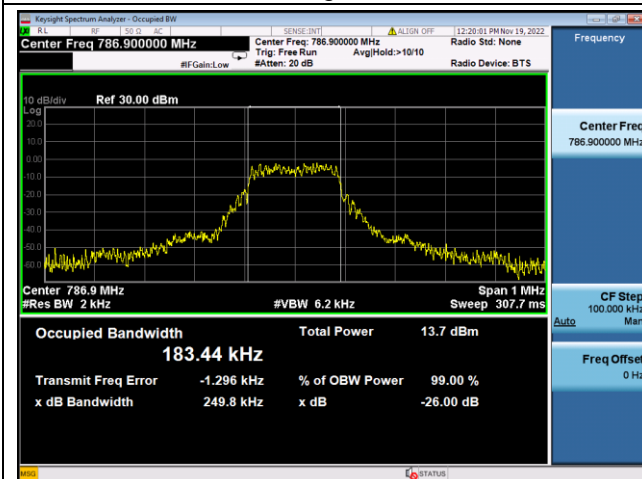

LTE Band 13, SCS: 3.75kHz, OBW & 26dB Bandwidth

QPSK Low channel

BPSK Low channel

QPSK Middle channel

BPSK Middle channel

QPSK High channel

BPSK High channel

LTE Band 13, SCS: 15KHz, OBW & 26dB Bandwidth

QPSK Low channel

BPSK Low channel

QPSK Middle channel

BPSK Middle channel

QPSK High channel

BPSK High channel