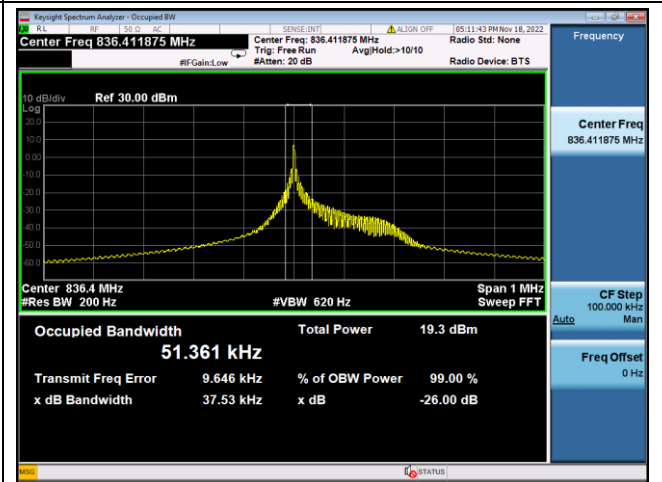

BPSK Low channel

QPSK Middle channel

BPSK Middle channel

QPSK High channel

BPSK High channel

LTE Band 4, SCS: 15KHz, OBW & 26dB Bandwidth

QPSK Low channel

BPSK Low channel

QPSK Middle channel

BPSK Middle channel

QPSK High channel

BPSK High channel

LTE Band 5, SCS: 3.75KHz, OBW & 26dB Bandwidth

QPSK Low channel

BPSK Low channel

QPSK Middle channel

BPSK Middle channel

QPSK High channel

BPSK High channel

LTE Band 5, SCS: 15KHz, OBW & 26dB Bandwidth

QPSK Low channel

BPSK Low channel

QPSK Middle channel

BPSK Middle channel