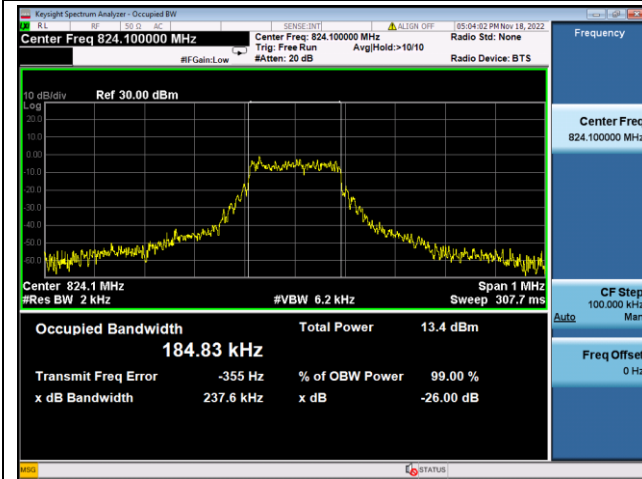

QPSK Middle channel

BPSK Middle channel

QPSK High channel

BPSK High channel

LTE Band 5, SCS: 3.75KHz, OBW & 26dB Bandwidth

QPSK Low channel

BPSK Low channel

QPSK Middle channel

BPSK Middle channel

QPSK High channel

BPSK High channel

LTE Band 5, SCS: 15KHz, OBW & 26dB Bandwidth

QPSK Low channel

BPSK Low channel

QPSK Middle channel

BPSK Middle channel

QPSK High channel

BPSK High channel

LTE Band 12, SCS: 3.75KHz, OBW & 26dB Bandwidth

QPSK Low channel

BPSK Low channel

QPSK Middle channel

BPSK Middle channel

QPSK High channel

BPSK High channel

LTE Band 12, SCS: 15KHz, OBW & 26dB Bandwidth

QPSK Low channel

BPSK Low channel

QPSK Middle channel

BPSK Middle channel

QPSK High channel

BPSK High channel