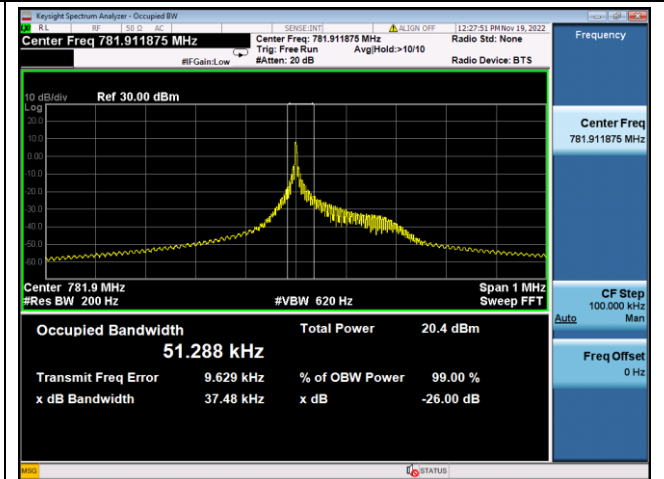

BPSK High channel

LTE Band 12, SCS: 15KHz, OBW & 26dB Bandwidth

QPSK Low channel

BPSK Low channel

QPSK Middle channel

BPSK Middle channel

QPSK High channel

BPSK High channel

LTE Band 13, SCS: 3.75kHz, OBW & 26dB Bandwidth

QPSK Low channel

BPSK Low channel

QPSK Middle channel

BPSK Middle channel

QPSK High channel

BPSK High channel

LTE Band 13, SCS: 15KHz, OBW & 26dB Bandwidth