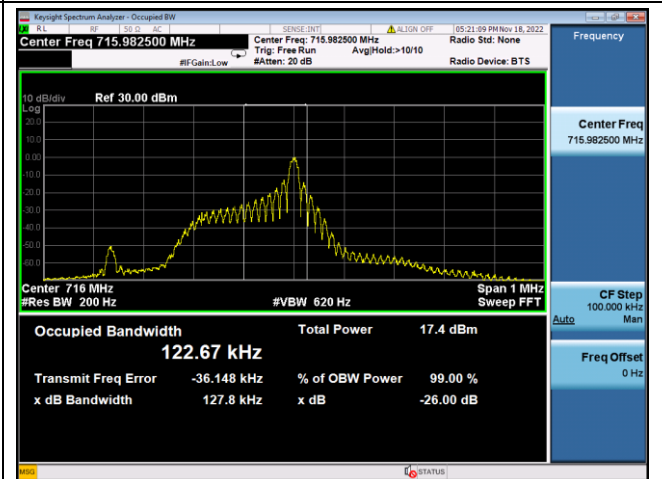

QPSK High channel

BPSK High channel

LTE Band 12, SCS: 3.75KHz, OBW & 26dB Bandwidth

QPSK Low channel

BPSK Low channel

QPSK Middle channel

BPSK Middle channel

QPSK High channel

BPSK High channel

LTE Band 12, SCS: 15KHz, OBW & 26dB Bandwidth

QPSK Low channel

BPSK Low channel

QPSK Middle channel

BPSK Middle channel

QPSK High channel

BPSK High channel

LTE Band 13, SCS: 3.75kHz, OBW & 26dB Bandwidth

QPSK Low channel

BPSK Low channel

QPSK Middle channel

BPSK Middle channel

QPSK High channel

BPSK High channel

LTE Band 13, SCS: 15KHz, OBW & 26dB Bandwidth