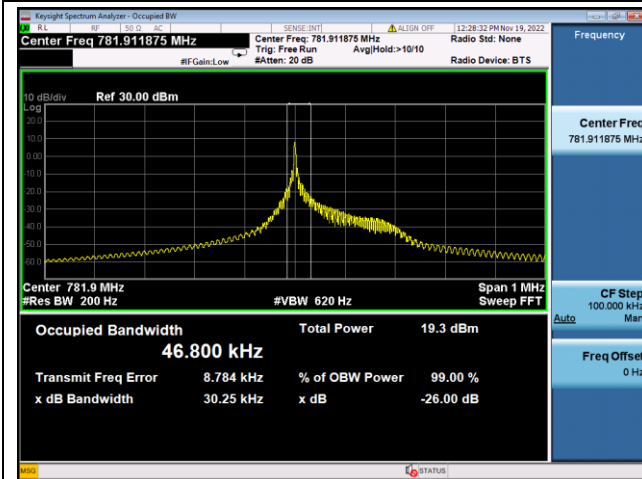

BPSK High channel

LTE Band 12, SCS: 15KHz, OBW & 26dB Bandwidth

QPSK Low channel

BPSK Low channel

QPSK Middle channel

BPSK Middle channel

QPSK High channel

BPSK High channel

LTE Band 13, SCS: 3.75kHz, OBW & 26dB Bandwidth

QPSK Low channel

BPSK Low channel

QPSK Middle channel

BPSK Middle channel

QPSK High channel

BPSK High channel

LTE Band 13, SCS: 15KHz, OBW & 26dB Bandwidth