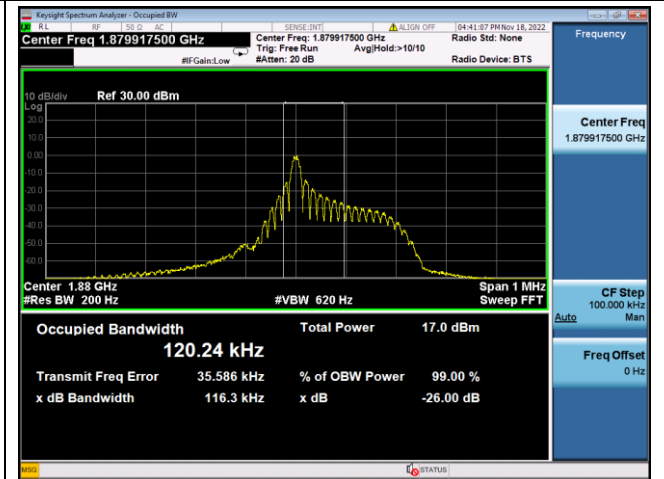

LTE Band 2, SCS: 3.75KHz, OBW & 26dB Bandwidth

QPSK Low channel

BPSK Low channel

QPSK Middle channel

BPSK Middle channel

QPSK High channel

BPSK High channel

LTE Band 2, SCS: 15KHz, OBW & 26dB Bandwidth

QPSK Low channel

BPSK Low channel

QPSK Middle channel

BPSK Middle channel

QPSK High channel

BPSK High channel

LTE Band 4, SCS: 3.75KHz, OBW & 26dB Bandwidth

QPSK Low channel

BPSK Low channel

QPSK Middle channel

BPSK Middle channel

QPSK High channel

BPSK High channel

LTE Band 4, SCS: 15KHz, OBW & 26dB Bandwidth

QPSK Low channel

BPSK Low channel