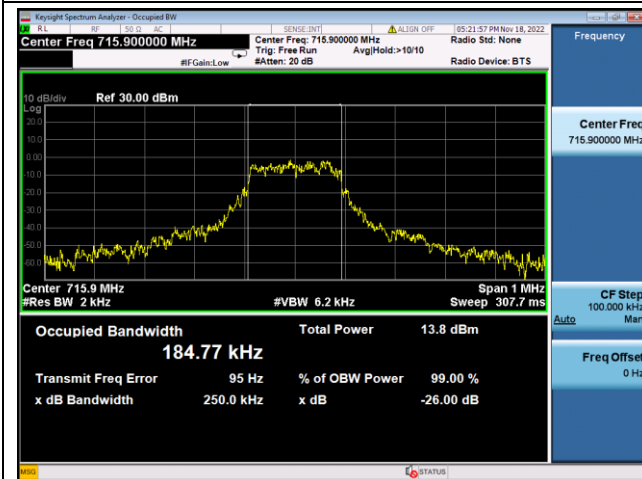

QPSK High channel

BPSK High channel

LTE Band 12, SCS: 3.75KHz, OBW & 26dB Bandwidth

QPSK Low channel

BPSK Low channel

QPSK Middle channel

BPSK Middle channel

QPSK High channel

BPSK High channel

LTE Band 12, SCS: 15KHz, OBW & 26dB Bandwidth

QPSK Low channel

BPSK Low channel

QPSK Middle channel

BPSK Middle channel

QPSK High channel

BPSK High channel

LTE Band 13, SCS: 3.75kHz, OBW & 26dB Bandwidth

QPSK Low channel

BPSK Low channel

QPSK Middle channel

BPSK Middle channel

QPSK High channel

BPSK High channel

LTE Band 13, SCS: 15KHz, OBW & 26dB Bandwidth