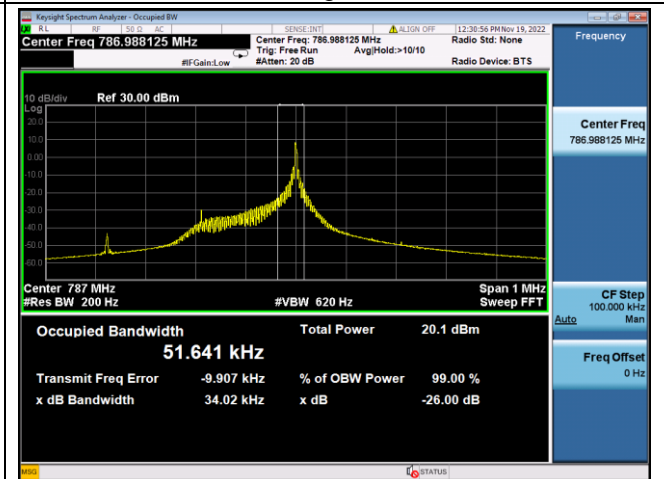

BPSK High channel

LTE Band 12, SCS: 15KHz, OBW & 26dB Bandwidth

QPSK Low channel

BPSK Low channel

QPSK Middle channel

BPSK Middle channel

QPSK High channel

BPSK High channel

LTE Band 13, SCS: 3.75kHz, OBW & 26dB Bandwidth

QPSK Low channel

BPSK Low channel

QPSK Middle channel

BPSK Middle channel

QPSK High channel

BPSK High channel

LTE Band 13, SCS: 15KHz, OBW & 26dB Bandwidth