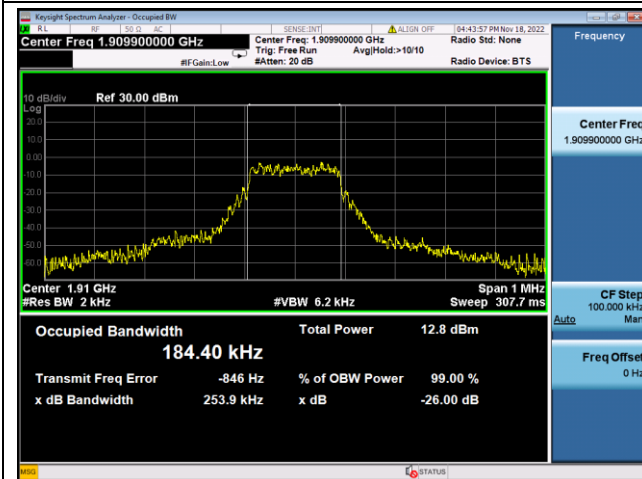

LTE Band 2, SCS: 3.75KHz, OBW & 26dB Bandwidth

QPSK Low channel

BPSK Low channel

QPSK Middle channel

BPSK Middle channel

QPSK High channel

BPSK High channel

LTE Band 2, SCS: 15KHz, OBW & 26dB Bandwidth

QPSK Low channel

BPSK Low channel

QPSK Middle channel

BPSK Middle channel

QPSK High channel

BPSK High channel

LTE Band 4, SCS: 3.75KHz, OBW & 26dB Bandwidth

QPSK Low channel

BPSK Low channel

QPSK Middle channel

BPSK Middle channel

QPSK High channel

BPSK High channel

LTE Band 4, SCS: 15KHz, OBW & 26dB Bandwidth

QPSK Low channel

BPSK Low channel

QPSK Middle channel

BPSK Middle channel

QPSK High channel

BPSK High channel

LTE Band 5, SCS: 3.75KHz, OBW & 26dB Bandwidth

QPSK Low channel

BPSK Low channel

QPSK Middle channel