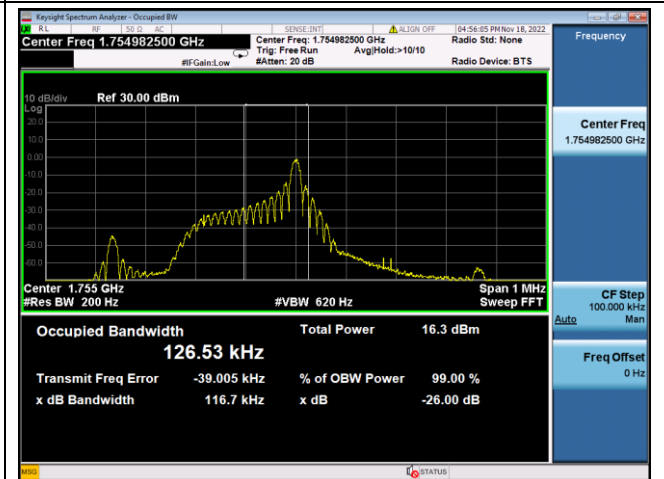

BPSK Low channel

QPSK Middle channel

BPSK Middle channel

QPSK High channel

BPSK High channel

LTE Band 4, SCS: 15KHz, OBW & 26dB Bandwidth

QPSK Low channel

BPSK Low channel

QPSK Middle channel

BPSK Middle channel

QPSK High channel

BPSK High channel

LTE Band 5, SCS: 3.75KHz, OBW & 26dB Bandwidth

QPSK Low channel

BPSK Low channel

QPSK Middle channel

BPSK Middle channel

QPSK High channel

BPSK High channel

LTE Band 5, SCS: 15KHz, OBW & 26dB Bandwidth

QPSK Low channel

BPSK Low channel

QPSK Middle channel

BPSK Middle channel