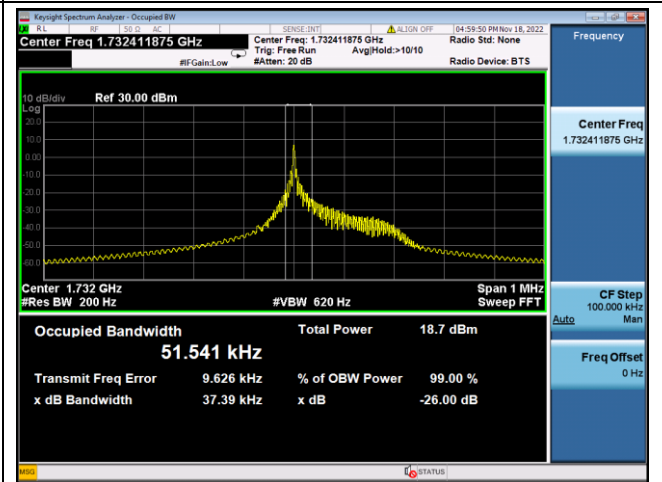

LTE Band 2, SCS: 3.75KHz, OBW & 26dB Bandwidth

QPSK Low channel

BPSK Low channel

QPSK Middle channel

BPSK Middle channel

QPSK High channel

BPSK High channel

LTE Band 2, SCS: 15KHz, OBW & 26dB Bandwidth

QPSK Low channel

BPSK Low channel

QPSK Middle channel

BPSK Middle channel

QPSK High channel

BPSK High channel

LTE Band 4, SCS: 3.75KHz, OBW & 26dB Bandwidth

QPSK Low channel

BPSK Low channel

QPSK Middle channel

BPSK Middle channel

QPSK High channel

BPSK High channel

LTE Band 4, SCS: 15KHz, OBW & 26dB Bandwidth

QPSK Low channel

BPSK Low channel