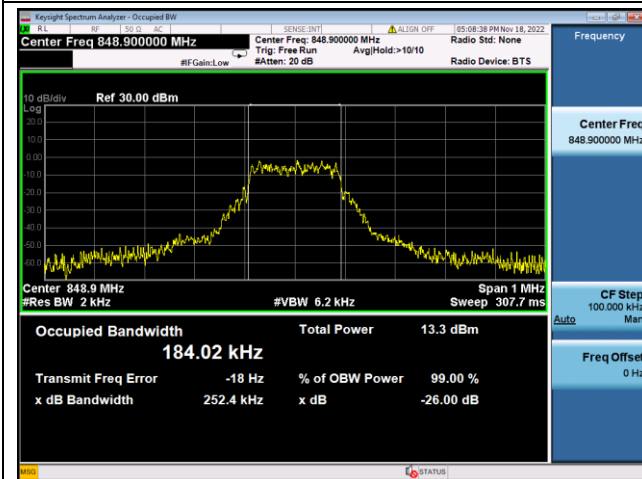

QPSK Middle channel

BPSK Middle channel

QPSK High channel

BPSK High channel

LTE Band 5, SCS: 3.75KHz, OBW & 26dB Bandwidth

QPSK Low channel

BPSK Low channel

QPSK Middle channel

BPSK Middle channel

QPSK High channel

BPSK High channel

LTE Band 5, SCS: 15KHz, OBW & 26dB Bandwidth

QPSK Low channel

BPSK Low channel

QPSK Middle channel

BPSK Middle channel

QPSK High channel

BPSK High channel

LTE Band 12, SCS: 3.75KHz, OBW & 26dB Bandwidth

QPSK Low channel

BPSK Low channel

QPSK Middle channel

BPSK Middle channel

QPSK High channel

BPSK High channel

LTE Band 12, SCS: 15KHz, OBW & 26dB Bandwidth

QPSK Low channel

BPSK Low channel

QPSK Middle channel

BPSK Middle channel

QPSK High channel

BPSK High channel