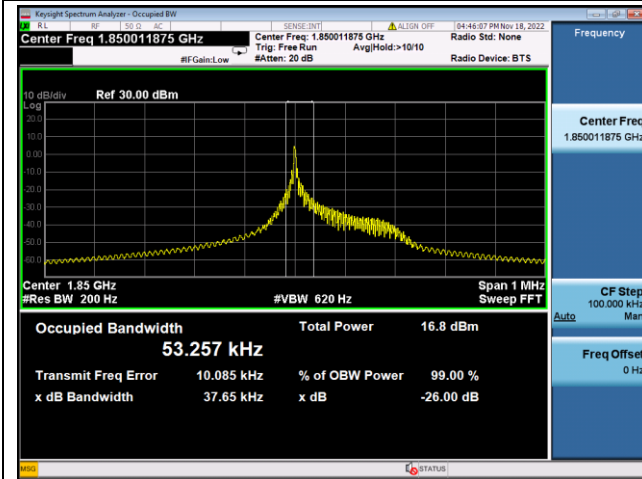

LTE Band 2, SCS: 3.75KHz, OBW & 26dB Bandwidth

QPSK Low channel