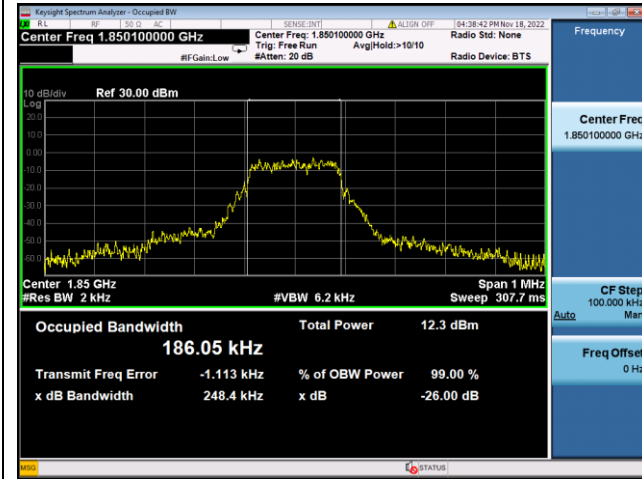

LTE Band 2, SCS: 3.75KHz, OBW & 26dB Bandwidth

QPSK Low channel

BPSK Low channel

QPSK Middle channel

BPSK Middle channel

QPSK High channel

BPSK High channel

LTE Band 2, SCS: 15KHz, OBW & 26dB Bandwidth

QPSK Low channel

BPSK Low channel

QPSK Middle channel

BPSK Middle channel

QPSK High channel

BPSK High channel

LTE Band 4, SCS: 3.75KHz, OBW & 26dB Bandwidth

QPSK Low channel

BPSK Low channel

QPSK Middle channel

BPSK Middle channel

QPSK High channel

BPSK High channel

LTE Band 4, SCS: 15KHz, OBW & 26dB Bandwidth

QPSK Low channel

BPSK Low channel