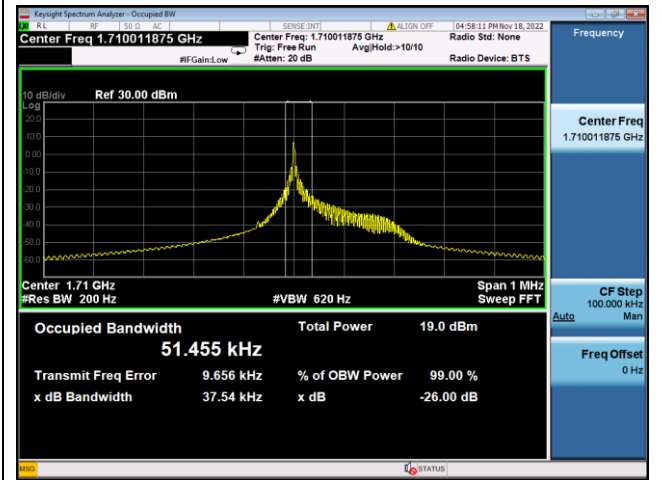

LTE Band 2, SCS: 3.75KHz, OBW & 26dB Bandwidth

QPSK Low channel

BPSK Low channel

QPSK Middle channel

BPSK Middle channel

QPSK High channel

BPSK High channel

LTE Band 2, SCS: 15KHz, OBW & 26dB Bandwidth

QPSK Low channel

BPSK Low channel

QPSK Middle channel

BPSK Middle channel

QPSK High channel

BPSK High channel

LTE Band 4, SCS: 3.75KHz, OBW & 26dB Bandwidth

QPSK Low channel

BPSK Low channel

QPSK Middle channel

BPSK Middle channel

QPSK High channel

BPSK High channel

LTE Band 4, SCS: 15KHz, OBW & 26dB Bandwidth

QPSK Low channel

BPSK Low channel