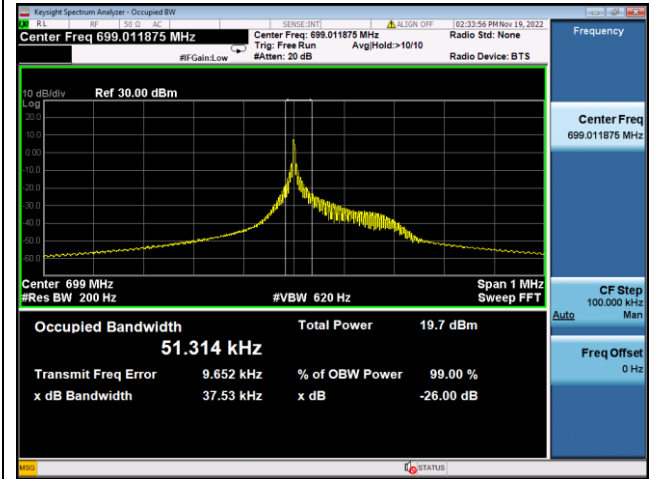

BPSK Middle channel

QPSK High channel

BPSK High channel

LTE Band 5, SCS: 15KHz, OBW & 26dB Bandwidth

QPSK Low channel

BPSK Low channel

QPSK Middle channel

BPSK Middle channel

QPSK High channel

BPSK High channel

LTE Band 12, SCS: 3.75KHz, OBW & 26dB Bandwidth

QPSK Low channel

BPSK Low channel

QPSK Middle channel

BPSK Middle channel

QPSK High channel

BPSK High channel

LTE Band 12, SCS: 15KHz, OBW & 26dB Bandwidth

QPSK Low channel

BPSK Low channel

QPSK Middle channel

BPSK Middle channel

QPSK High channel

BPSK High channel

LTE Band 13, SCS: 3.75kHz, OBW & 26dB Bandwidth

QPSK Low channel

BPSK Low channel

QPSK Middle channel

BPSK Middle channel

QPSK High channel

BPSK High channel

LTE Band 13, SCS: 15KHz, OBW & 26dB Bandwidth