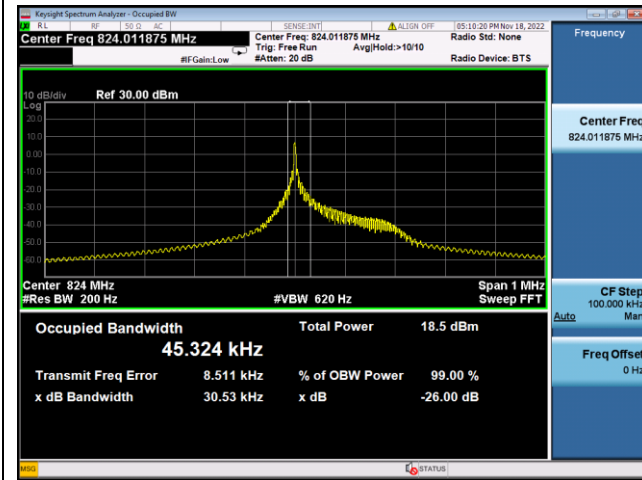

BPSK Low channel

QPSK Middle channel

BPSK Middle channel

QPSK High channel

BPSK High channel

LTE Band 4, SCS: 15KHz, OBW & 26dB Bandwidth

QPSK Low channel

BPSK Low channel

QPSK Middle channel

BPSK Middle channel

QPSK High channel

BPSK High channel

LTE Band 5, SCS: 3.75KHz, OBW & 26dB Bandwidth

QPSK Low channel

BPSK Low channel

QPSK Middle channel

BPSK Middle channel

QPSK High channel

BPSK High channel

LTE Band 5, SCS: 15KHz, OBW & 26dB Bandwidth

QPSK Low channel

BPSK Low channel

QPSK Middle channel

BPSK Middle channel