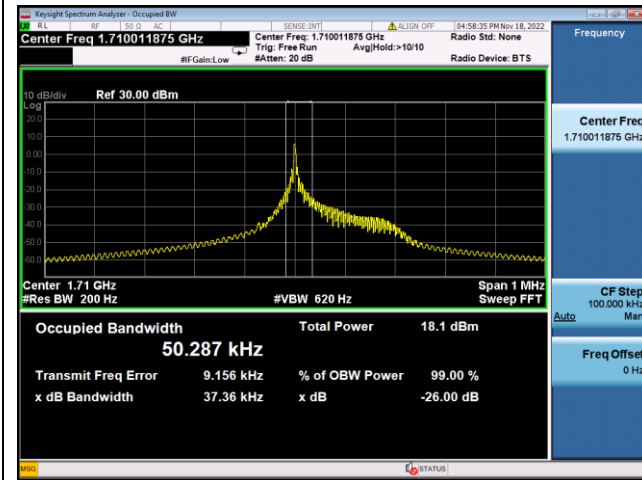

LTE Band 2, SCS: 3.75KHz, OBW & 26dB Bandwidth

QPSK Low channel

BPSK Low channel

QPSK Middle channel

BPSK Middle channel

QPSK High channel

BPSK High channel

LTE Band 2, SCS: 15KHz, OBW & 26dB Bandwidth

QPSK Low channel

BPSK Low channel

QPSK Middle channel

BPSK Middle channel

QPSK High channel

BPSK High channel

LTE Band 4, SCS: 3.75KHz, OBW & 26dB Bandwidth

QPSK Low channel

BPSK Low channel

QPSK Middle channel

BPSK Middle channel

QPSK High channel

BPSK High channel

LTE Band 4, SCS: 15KHz, OBW & 26dB Bandwidth

QPSK Low channel

BPSK Low channel