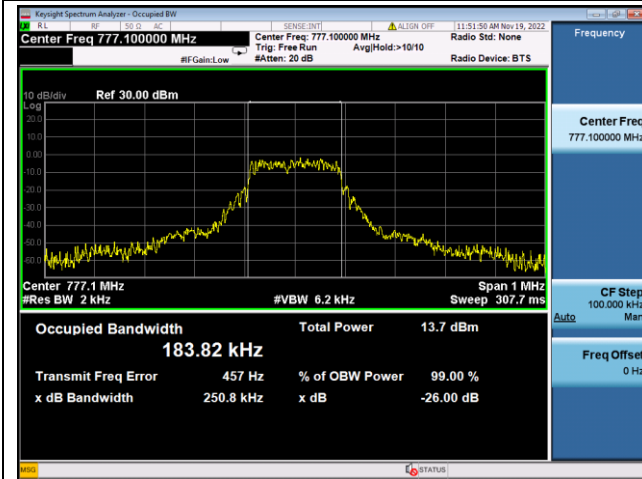

LTE Band 13, SCS: 15KHz, OBW & 26dB Bandwidth

QPSK Low channel