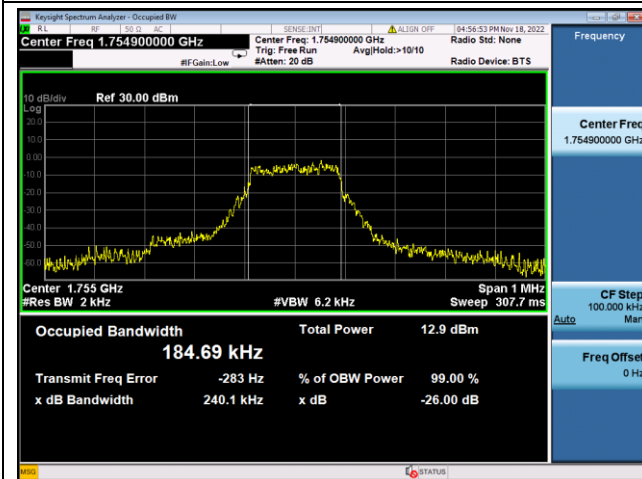

QPSK Low channel

BPSK Low channel

QPSK Middle channel

BPSK Middle channel

QPSK High channel

BPSK High channel

LTE Band 4, SCS: 3.75KHz, OBW & 26dB Bandwidth

QPSK Low channel

BPSK Low channel

QPSK Middle channel

BPSK Middle channel

QPSK High channel

BPSK High channel

LTE Band 4, SCS: 15KHz, OBW & 26dB Bandwidth

QPSK Low channel

BPSK Low channel

QPSK Middle channel

BPSK Middle channel

QPSK High channel

BPSK High channel

LTE Band 5, SCS: 3.75KHz, OBW & 26dB Bandwidth

QPSK Low channel

BPSK Low channel

QPSK Middle channel