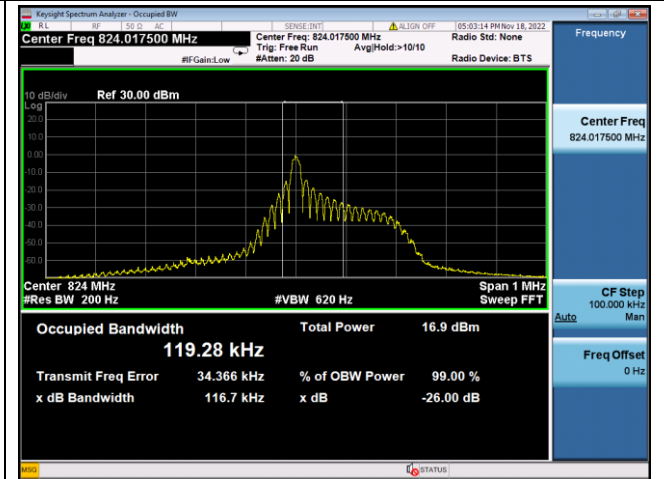

QPSK Middle channel

BPSK Middle channel

QPSK High channel

BPSK High channel

LTE Band 5, SCS: 3.75KHz, OBW & 26dB Bandwidth

QPSK Low channel

BPSK Low channel

QPSK Middle channel

BPSK Middle channel

QPSK High channel

BPSK High channel

LTE Band 5, SCS: 15KHz, OBW & 26dB Bandwidth

QPSK Low channel

BPSK Low channel

QPSK Middle channel

BPSK Middle channel

QPSK High channel

BPSK High channel

LTE Band 12, SCS: 3.75KHz, OBW & 26dB Bandwidth

QPSK Low channel

BPSK Low channel

QPSK Middle channel

BPSK Middle channel

QPSK High channel