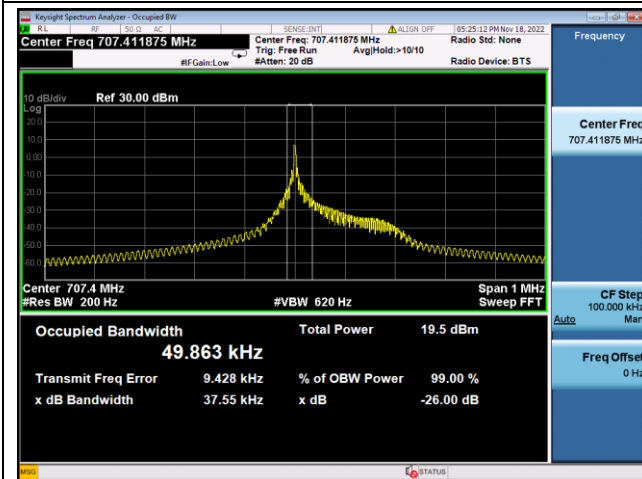

BPSK Middle channel

QPSK High channel

BPSK High channel

LTE Band 5, SCS: 15KHz, OBW & 26dB Bandwidth

QPSK Low channel

BPSK Low channel

QPSK Middle channel

BPSK Middle channel

QPSK High channel

BPSK High channel

LTE Band 12, SCS: 3.75KHz, OBW & 26dB Bandwidth

QPSK Low channel

BPSK Low channel

QPSK Middle channel

BPSK Middle channel

QPSK High channel

BPSK High channel

LTE Band 12, SCS: 15KHz, OBW & 26dB Bandwidth

QPSK Low channel

BPSK Low channel

QPSK Middle channel

BPSK Middle channel

QPSK High channel

BPSK High channel

LTE Band 13, SCS: 3.75kHz, OBW & 26dB Bandwidth

QPSK Low channel

BPSK Low channel

QPSK Middle channel

BPSK Middle channel

QPSK High channel

BPSK High channel

LTE Band 13, SCS: 15KHz, OBW & 26dB Bandwidth