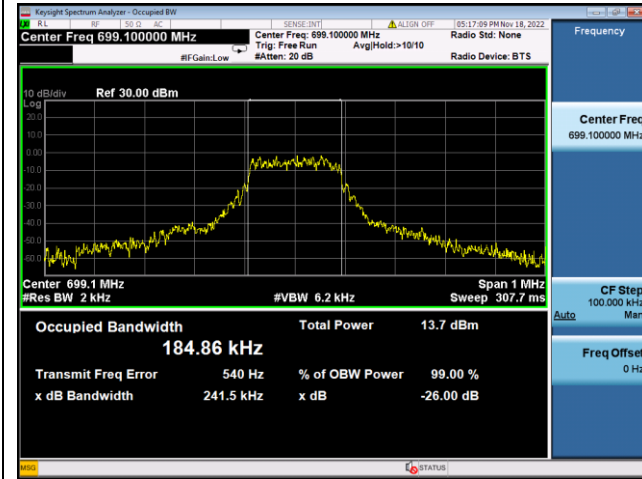

BPSK Middle channel

QPSK High channel

BPSK High channel

LTE Band 5, SCS: 15KHz, OBW & 26dB Bandwidth

QPSK Low channel

BPSK Low channel

QPSK Middle channel

BPSK Middle channel

QPSK High channel

BPSK High channel

LTE Band 12, SCS: 3.75KHz, OBW & 26dB Bandwidth

QPSK Low channel

BPSK Low channel

QPSK Middle channel

BPSK Middle channel

QPSK High channel

BPSK High channel

LTE Band 12, SCS: 15KHz, OBW & 26dB Bandwidth

QPSK Low channel

BPSK Low channel

QPSK Middle channel

BPSK Middle channel

QPSK High channel

BPSK High channel

LTE Band 13, SCS: 3.75kHz, OBW & 26dB Bandwidth

QPSK Low channel

BPSK Low channel

QPSK Middle channel

BPSK Middle channel

QPSK High channel

BPSK High channel

LTE Band 13, SCS: 15KHz, OBW & 26dB Bandwidth