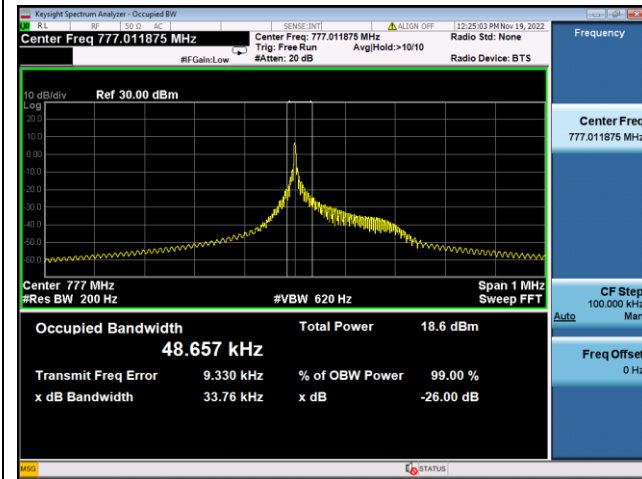

QPSK High channel

BPSK High channel

LTE Band 12, SCS: 3.75KHz, OBW & 26dB Bandwidth

QPSK Low channel

BPSK Low channel

QPSK Middle channel

BPSK Middle channel

QPSK High channel

BPSK High channel

LTE Band 12, SCS: 15KHz, OBW & 26dB Bandwidth

QPSK Low channel

BPSK Low channel

QPSK Middle channel

BPSK Middle channel

QPSK High channel

BPSK High channel

LTE Band 13, SCS: 3.75kHz, OBW & 26dB Bandwidth

QPSK Low channel

BPSK Low channel

QPSK Middle channel

BPSK Middle channel

QPSK High channel

BPSK High channel

LTE Band 13, SCS: 15KHz, OBW & 26dB Bandwidth