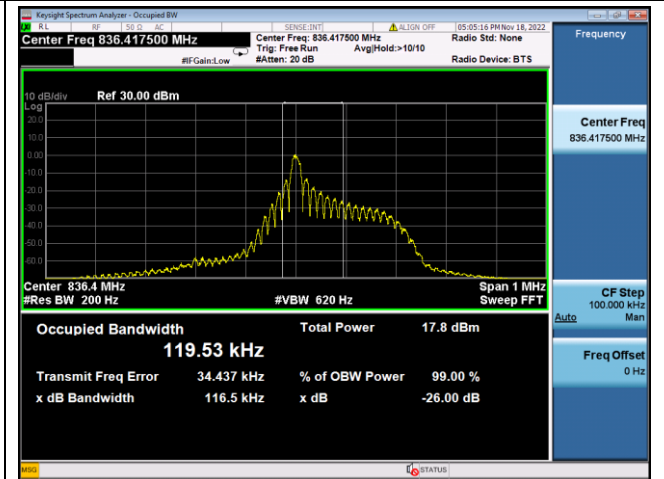

QPSK Middle channel

BPSK Middle channel

QPSK High channel

BPSK High channel

LTE Band 5, SCS: 3.75KHz, OBW & 26dB Bandwidth

QPSK Low channel

BPSK Low channel

QPSK Middle channel

BPSK Middle channel

QPSK High channel

BPSK High channel

LTE Band 5, SCS: 15KHz, OBW & 26dB Bandwidth

QPSK Low channel

BPSK Low channel

QPSK Middle channel

BPSK Middle channel

QPSK High channel

BPSK High channel

LTE Band 12, SCS: 3.75KHz, OBW & 26dB Bandwidth

QPSK Low channel

BPSK Low channel

QPSK Middle channel

BPSK Middle channel

QPSK High channel