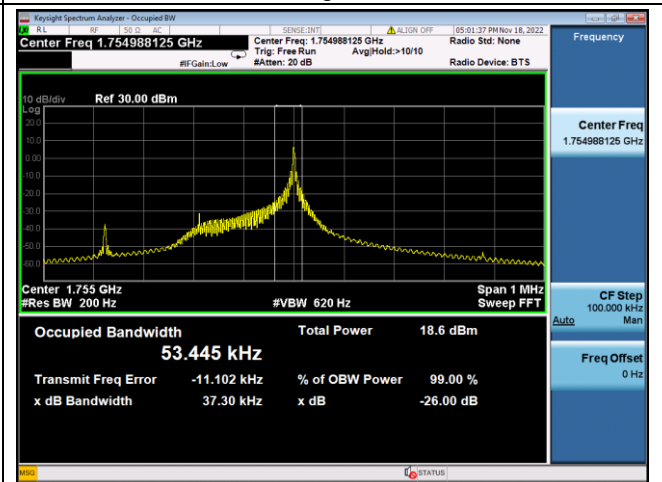

QPSK Low channel

BPSK Low channel

QPSK Middle channel

BPSK Middle channel

QPSK High channel

BPSK High channel

LTE Band 4, SCS: 3.75KHz, OBW & 26dB Bandwidth

QPSK Low channel

BPSK Low channel

QPSK Middle channel

BPSK Middle channel

QPSK High channel

BPSK High channel

LTE Band 4, SCS: 15KHz, OBW & 26dB Bandwidth

QPSK Low channel

BPSK Low channel

QPSK Middle channel

BPSK Middle channel

QPSK High channel

BPSK High channel

LTE Band 5, SCS: 3.75KHz, OBW & 26dB Bandwidth

QPSK Low channel

BPSK Low channel

QPSK Middle channel