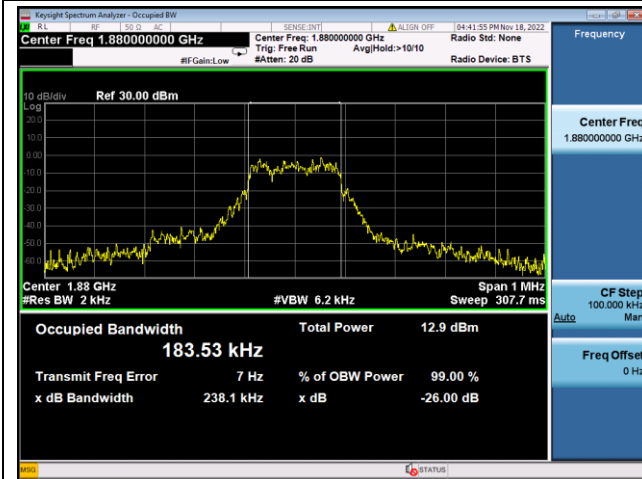

LTE Band 2, SCS: 3.75KHz, OBW & 26dB Bandwidth

QPSK Low channel

BPSK Low channel

QPSK Middle channel

BPSK Middle channel

QPSK High channel

BPSK High channel

LTE Band 2, SCS: 15KHz, OBW & 26dB Bandwidth

QPSK Low channel

BPSK Low channel

QPSK Middle channel

BPSK Middle channel

QPSK High channel

BPSK High channel

LTE Band 4, SCS: 3.75KHz, OBW & 26dB Bandwidth

QPSK Low channel

BPSK Low channel

QPSK Middle channel

BPSK Middle channel

QPSK High channel

BPSK High channel

LTE Band 4, SCS: 15KHz, OBW & 26dB Bandwidth

QPSK Low channel

BPSK Low channel