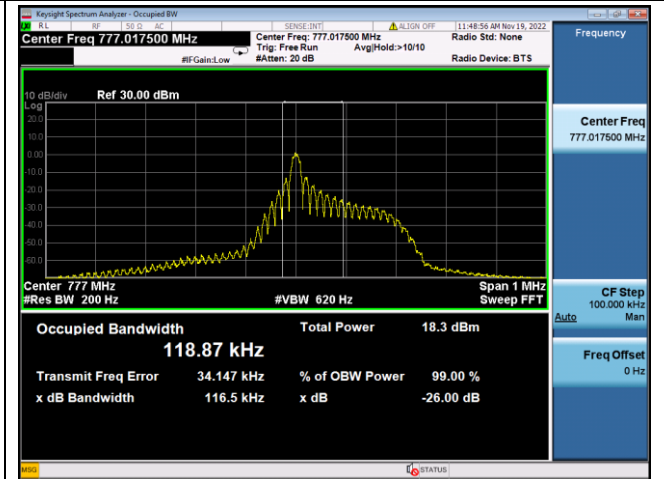

BPSK Low channel