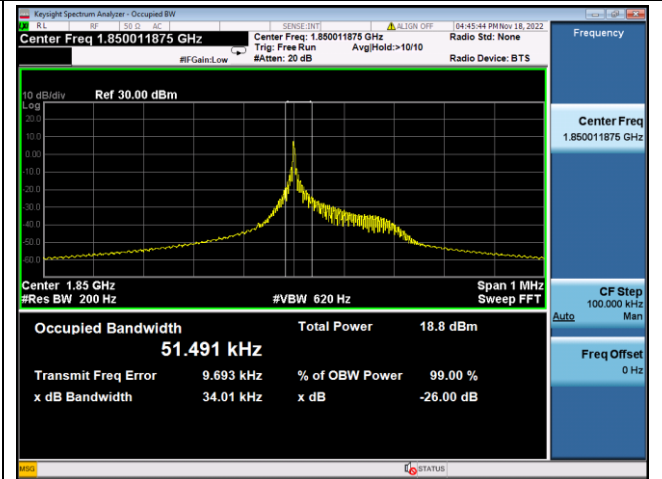

LTE Band 85					
SCS	Modulation	Test Item	Test result(KHz)		
			LCH	MCH	HCH
3.75 KHz	QPSK	OBW	46.976	50.243	50.639
		26dB bandwidth	50.243	37.21	36.37
	BPSK	OBW	51.424	51.269	51.667
		26dB bandwidth	36.73	37.36	37.53
SCS	Modulation	Test Item	Test result(KHz)		
15 KHz	QPSK	OBW	183.98	183.71	184.49
		26dB bandwidth	249.2	235.0	248.4
	BPSK	OBW	119.47	119.66	121.87
		26dB bandwidth	113.5	116.6	116.8

Remark: For all the 3.75KHz SCS test, N_{tone} were set to 1@0 for L & M channel, 1@max for H channel;

For 15KHz SCS test, BPSK modulation, N_{tone} were set to 1@0 for L & M channel, 1@max for H channel, for QPSK modulation, N_{tone} was set to 12@0 for all channels.

LTE Band 2, SCS: 3.75KHz, OBW & 26dB Bandwidth

QPSK Low channel

BPSK Low channel

QPSK Middle channel

BPSK Middle channel

QPSK High channel

BPSK High channel

LTE Band 2, SCS: 15KHz, OBW & 26dB Bandwidth

QPSK Low channel

BPSK Low channel

QPSK Middle channel

BPSK Middle channel

QPSK High channel

BPSK High channel

LTE Band 4, SCS: 3.75KHz, OBW & 26dB Bandwidth

QPSK Low channel