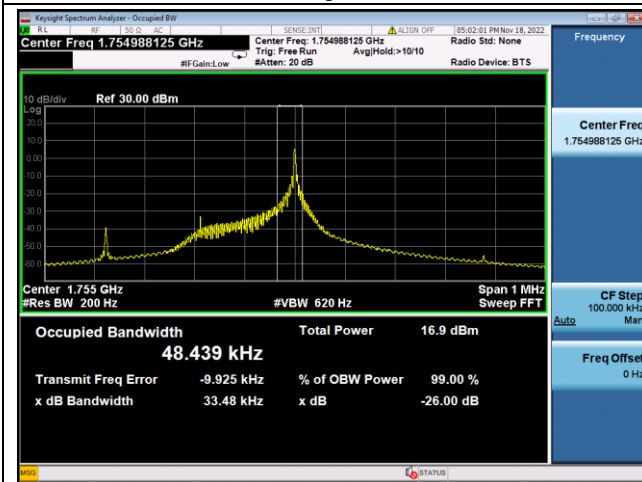

QPSK Low channel

BPSK Low channel

QPSK Middle channel

BPSK Middle channel

QPSK High channel

BPSK High channel

LTE Band 4, SCS: 3.75KHz, OBW & 26dB Bandwidth

QPSK Low channel

BPSK Low channel

QPSK Middle channel

BPSK Middle channel

QPSK High channel

BPSK High channel

LTE Band 4, SCS: 15KHz, OBW & 26dB Bandwidth

QPSK Low channel

BPSK Low channel

QPSK Middle channel

BPSK Middle channel

QPSK High channel

BPSK High channel

LTE Band 5, SCS: 3.75KHz, OBW & 26dB Bandwidth

QPSK Low channel

BPSK Low channel

QPSK Middle channel