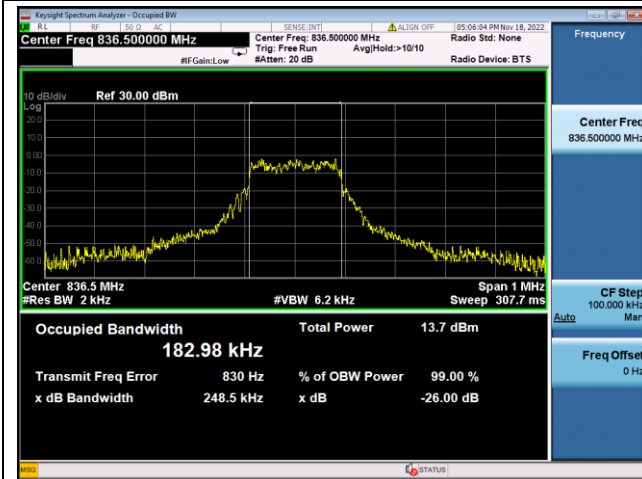

QPSK Middle channel

BPSK Middle channel

QPSK High channel

BPSK High channel

LTE Band 5, SCS: 3.75KHz, OBW & 26dB Bandwidth

QPSK Low channel

BPSK Low channel

QPSK Middle channel

BPSK Middle channel

QPSK High channel

BPSK High channel

LTE Band 5, SCS: 15KHz, OBW & 26dB Bandwidth

QPSK Low channel

BPSK Low channel

QPSK Middle channel

BPSK Middle channel

QPSK High channel

BPSK High channel

LTE Band 12, SCS: 3.75KHz, OBW & 26dB Bandwidth

QPSK Low channel

BPSK Low channel

QPSK Middle channel

BPSK Middle channel

QPSK High channel

BPSK High channel

LTE Band 12, SCS: 15KHz, OBW & 26dB Bandwidth

QPSK Low channel

BPSK Low channel

QPSK Middle channel

BPSK Middle channel

QPSK High channel

BPSK High channel