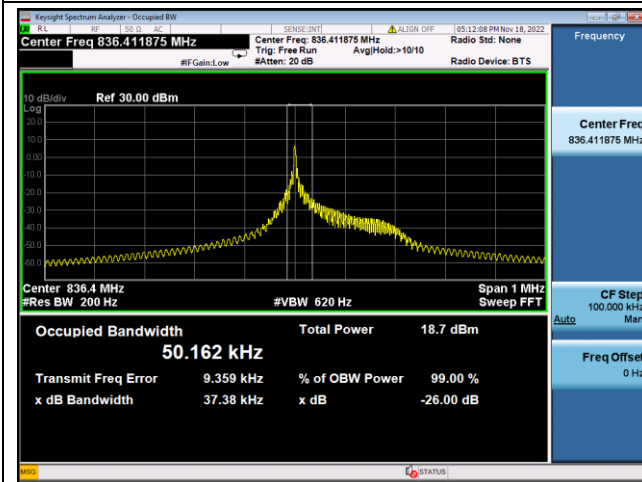

BPSK Low channel

QPSK Middle channel

BPSK Middle channel

QPSK High channel

BPSK High channel

LTE Band 4, SCS: 15KHz, OBW & 26dB Bandwidth

QPSK Low channel

BPSK Low channel

QPSK Middle channel

BPSK Middle channel

QPSK High channel

BPSK High channel

LTE Band 5, SCS: 3.75KHz, OBW & 26dB Bandwidth

QPSK Low channel

BPSK Low channel

QPSK Middle channel

BPSK Middle channel

QPSK High channel

BPSK High channel

LTE Band 5, SCS: 15KHz, OBW & 26dB Bandwidth

QPSK Low channel

BPSK Low channel

QPSK Middle channel

BPSK Middle channel