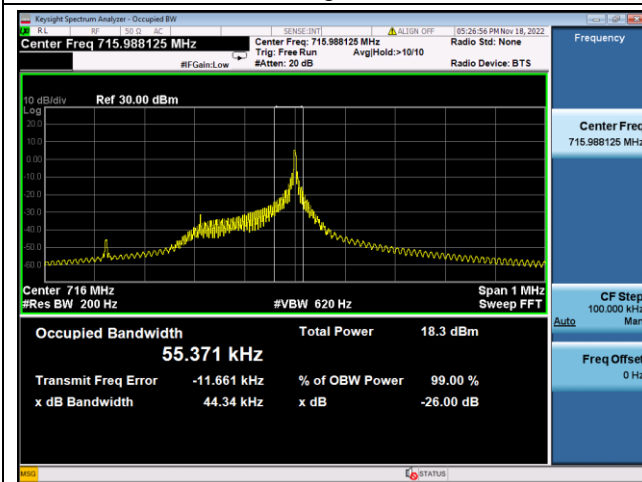

BPSK Middle channel

QPSK High channel

BPSK High channel

LTE Band 5, SCS: 15KHz, OBW & 26dB Bandwidth

QPSK Low channel

BPSK Low channel

QPSK Middle channel

BPSK Middle channel

QPSK High channel

BPSK High channel

LTE Band 12, SCS: 3.75KHz, OBW & 26dB Bandwidth

QPSK Low channel

BPSK Low channel

QPSK Middle channel

BPSK Middle channel

QPSK High channel

BPSK High channel

LTE Band 12, SCS: 15KHz, OBW & 26dB Bandwidth

QPSK Low channel

BPSK Low channel

QPSK Middle channel

BPSK Middle channel

QPSK High channel

BPSK High channel

LTE Band 13, SCS: 3.75kHz, OBW & 26dB Bandwidth

QPSK Low channel

BPSK Low channel

QPSK Middle channel

BPSK Middle channel

QPSK High channel

BPSK High channel

LTE Band 13, SCS: 15KHz, OBW & 26dB Bandwidth