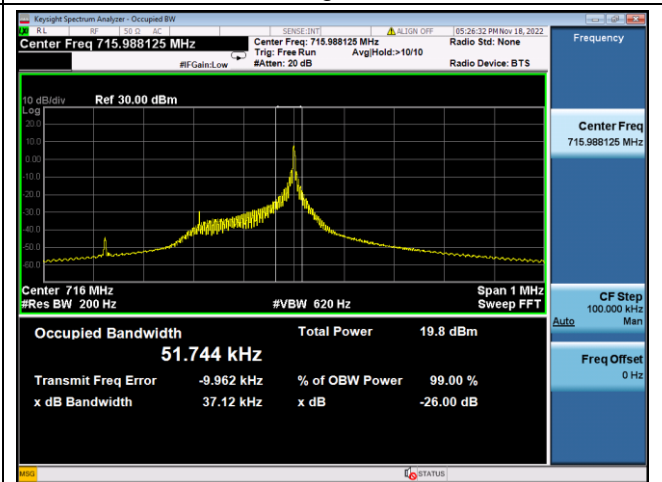

BPSK Middle channel

QPSK High channel

BPSK High channel

LTE Band 5, SCS: 15KHz, OBW & 26dB Bandwidth

QPSK Low channel

BPSK Low channel

QPSK Middle channel

BPSK Middle channel

QPSK High channel

BPSK High channel

LTE Band 12, SCS: 3.75KHz, OBW & 26dB Bandwidth

QPSK Low channel

BPSK Low channel

QPSK Middle channel

BPSK Middle channel

QPSK High channel

BPSK High channel

LTE Band 12, SCS: 15KHz, OBW & 26dB Bandwidth

QPSK Low channel

BPSK Low channel

QPSK Middle channel

BPSK Middle channel

QPSK High channel

BPSK High channel