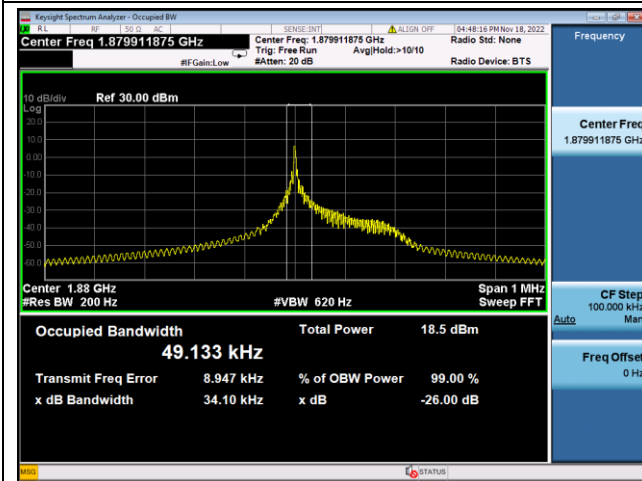

LTE Band 2, SCS: 3.75KHz, OBW & 26dB Bandwidth

QPSK Low channel

BPSK Low channel

QPSK Middle channel

BPSK Middle channel

QPSK High channel

BPSK High channel

LTE Band 2, SCS: 15KHz, OBW & 26dB Bandwidth

QPSK Low channel

BPSK Low channel

QPSK Middle channel

BPSK Middle channel

QPSK High channel

BPSK High channel

LTE Band 4, SCS: 3.75KHz, OBW & 26dB Bandwidth

QPSK Low channel