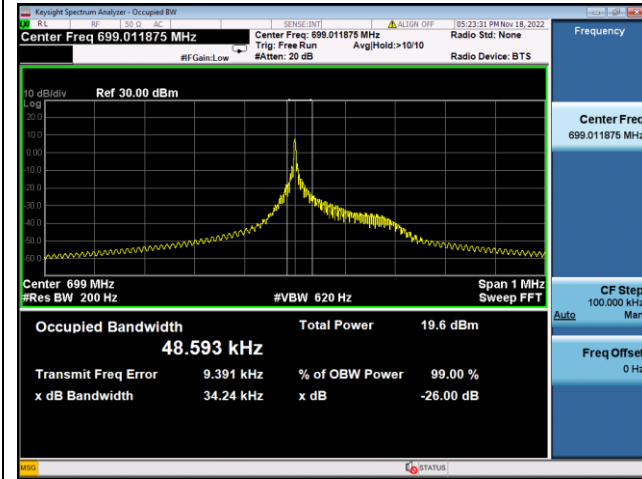

BPSK Middle channel

QPSK High channel

BPSK High channel

LTE Band 5, SCS: 15KHz, OBW & 26dB Bandwidth

QPSK Low channel

BPSK Low channel

QPSK Middle channel

BPSK Middle channel

QPSK High channel

BPSK High channel

LTE Band 12, SCS: 3.75KHz, OBW & 26dB Bandwidth

QPSK Low channel

BPSK Low channel

QPSK Middle channel

BPSK Middle channel

QPSK High channel

BPSK High channel

LTE Band 12, SCS: 15KHz, OBW & 26dB Bandwidth

QPSK Low channel

BPSK Low channel

QPSK Middle channel

BPSK Middle channel

QPSK High channel

BPSK High channel

LTE Band 13, SCS: 3.75kHz, OBW & 26dB Bandwidth

QPSK Low channel

BPSK Low channel

QPSK Middle channel

BPSK Middle channel

QPSK High channel

BPSK High channel

LTE Band 13, SCS: 15KHz, OBW & 26dB Bandwidth