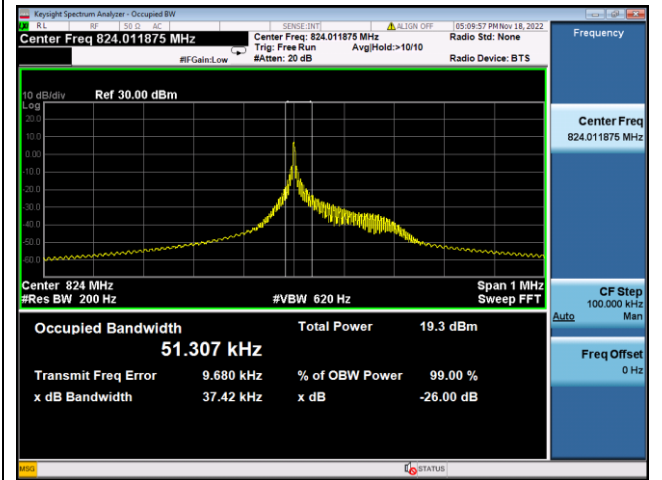

BPSK Low channel

QPSK Middle channel

BPSK Middle channel

QPSK High channel

BPSK High channel

LTE Band 4, SCS: 15KHz, OBW & 26dB Bandwidth

QPSK Low channel

BPSK Low channel

QPSK Middle channel

BPSK Middle channel

QPSK High channel

BPSK High channel

LTE Band 5, SCS: 3.75KHz, OBW & 26dB Bandwidth

QPSK Low channel

BPSK Low channel

QPSK Middle channel

BPSK Middle channel

QPSK High channel

BPSK High channel

LTE Band 5, SCS: 15KHz, OBW & 26dB Bandwidth

QPSK Low channel

BPSK Low channel

QPSK Middle channel

BPSK Middle channel