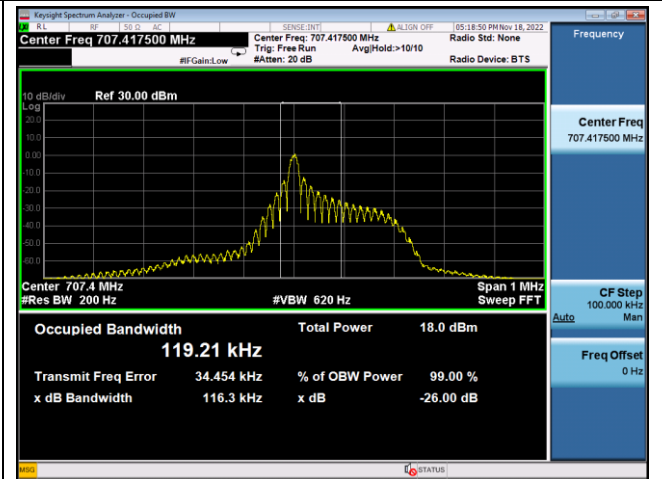

QPSK High channel

BPSK High channel

LTE Band 12, SCS: 3.75KHz, OBW & 26dB Bandwidth

QPSK Low channel

BPSK Low channel

QPSK Middle channel

BPSK Middle channel

QPSK High channel

BPSK High channel

LTE Band 12, SCS: 15KHz, OBW & 26dB Bandwidth

QPSK Low channel

BPSK Low channel

QPSK Middle channel

BPSK Middle channel

QPSK High channel

BPSK High channel

LTE Band 13, SCS: 3.75kHz, OBW & 26dB Bandwidth

QPSK Low channel

BPSK Low channel

QPSK Middle channel

BPSK Middle channel

QPSK High channel

BPSK High channel

LTE Band 13, SCS: 15KHz, OBW & 26dB Bandwidth