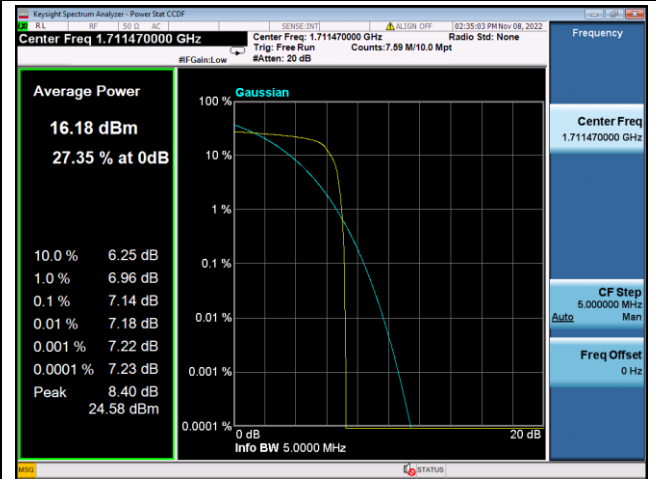

LTE FDD Band 66, Nominal Bandwidth: 10MHz

QPSK Low channel-6 RB offset 0

16QAM Low channel-6 RB offset 0

QPSK Middle channel-6 RB offset 0

16QAM Middle channel-6 RB offset 0

QPSK High channel-6 RB offset 0

16QAM High channel-6 RB offset 0

LTE FDD Band 66, Nominal Bandwidth: 15MHz

QPSK Low channel-6 RB offset 0

16QAM Low channel-6 RB offset 0

QPSK Middle channel-6 RB offset 0

16QAM Middle channel-6 RB offset 0

QPSK High channel-6 RB offset 0

16QAM High channel-6 RB offset 0

LTE FDD Band 66, Nominal Bandwidth: 20MHz

QPSK Low channel-6 RB offset 0

16QAM Low channel-6 RB offset 0

QPSK Middle channel-6 RB offset 0

16QAM Middle channel-6 RB offset 0