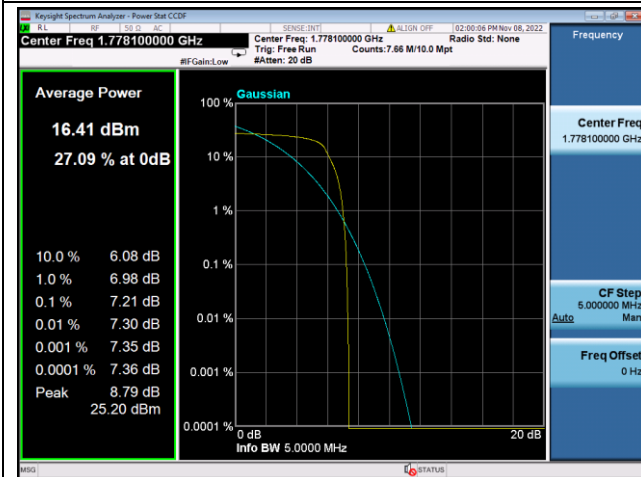

16QAM High channel-6 RB offset 0

LTE FDD Band 66, Nominal Bandwidth: 15MHz

QPSK Low channel-6 RB offset 0

16QAM Low channel-6 RB offset 0

QPSK Middle channel-6 RB offset 0

16QAM Middle channel-6 RB offset 0

QPSK High channel-6 RB offset 0

16QAM High channel-6 RB offset 0

LTE FDD Band 66, Nominal Bandwidth: 20MHz

QPSK Low channel-6 RB offset 0

16QAM Low channel-6 RB offset 0

QPSK Middle channel-6 RB offset 0

16QAM Middle channel-6 RB offset 0

QPSK High channel-6 RB offset 0

16QAM High channel-6 RB offset 0

LTE FDD Band 85, Nominal Bandwidth: 5MHz						
Modulation	Channel	RB Configuration		Test result (dB)	Limit (dB)	Verdict
		Size	Offset			
QPSK	LCH	6	0	8.42	13	Pass
	MCH	6	0	8.09	13	Pass
	HCH	6	0	8.37	13	Pass
16QAM	LCH	6	0	8.04	13	Pass
	MCH	6	0	8.66	13	Pass
	HCH	6	0	8.67	13	Pass