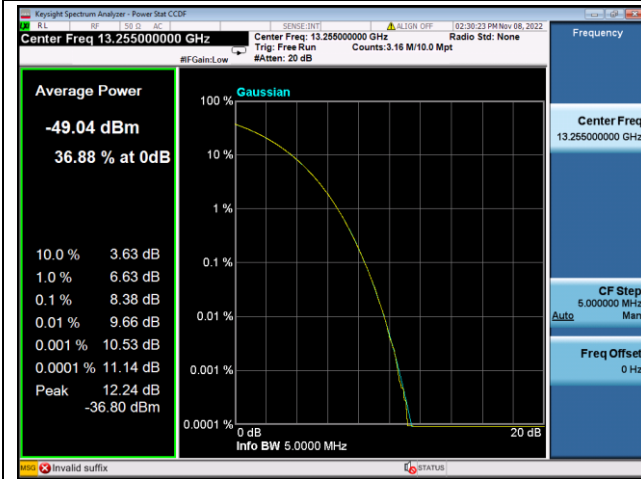

LTE FDD Band 66, Nominal Bandwidth: 10MHz

QPSK Low channel-6 RB offset 0

16QAM Low channel-6 RB offset 0

QPSK Middle channel-6 RB offset 0

16QAM Middle channel-6 RB offset 0

QPSK High channel-6 RB offset 0

16QAM High channel-6 RB offset 0

LTE FDD Band 66, Nominal Bandwidth: 15MHz

QPSK Low channel-6 RB offset 0

16QAM Low channel-6 RB offset 0

QPSK Middle channel-6 RB offset 0

16QAM Middle channel-6 RB offset 0

QPSK High channel-6 RB offset 0

16QAM High channel-6 RB offset 0

LTE FDD Band 66, Nominal Bandwidth: 20MHz

QPSK Low channel-6 RB offset 0

16QAM Low channel-6 RB offset 0

QPSK Middle channel-6 RB offset 0

16QAM Middle channel-6 RB offset 0