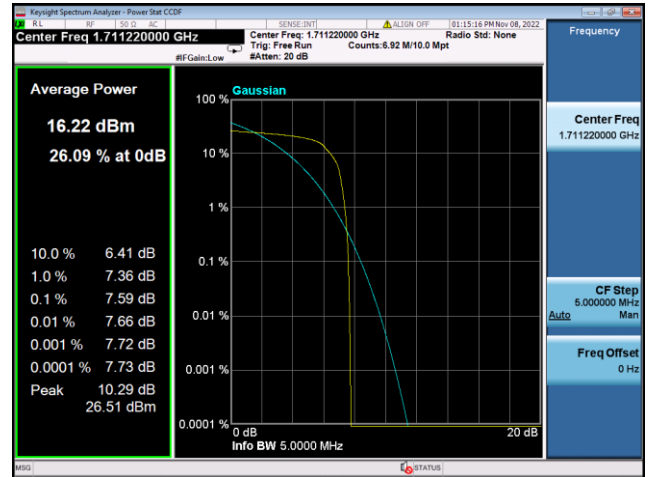

LTE FDD Band 66, Nominal Bandwidth: 10MHz

QPSK Low channel-6 RB offset 0

16QAM Low channel-6 RB offset 0

QPSK Middle channel-6 RB offset 0

16QAM Middle channel-6 RB offset 0

QPSK High channel-6 RB offset 0

16QAM High channel-6 RB offset 0

LTE FDD Band 66, Nominal Bandwidth: 15MHz

QPSK Low channel-6 RB offset 0

16QAM Low channel-6 RB offset 0

QPSK Middle channel-6 RB offset 0

16QAM Middle channel-6 RB offset 0