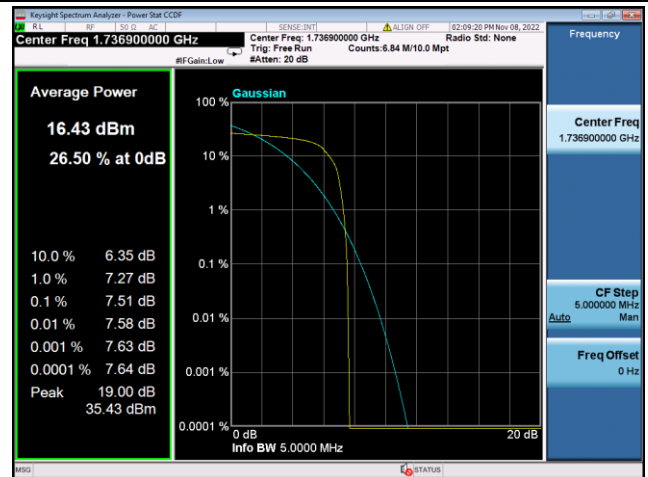

QPSK High channel-6 RB offset 0

16QAM High channel-6 RB offset 0

LTE FDD Band 66, Nominal Bandwidth: 20MHz

QPSK Low channel-6 RB offset 0

16QAM Low channel-6 RB offset 0

QPSK Middle channel-6 RB offset 0

16QAM Middle channel-6 RB offset 0

QPSK High channel-6 RB offset 0

16QAM High channel-6 RB offset 0

LTE FDD Band 85, Nominal Bandwidth: 5MHz						
Modulation	Channel	RB Configuration		Test result (dB)	Limit (dB)	Verdict
		Size	Offset			
QPSK	LCH	6	0	8.42	13	Pass
	MCH	6	0	8.09	13	Pass
	HCH	6	0	8.37	13	Pass
16QAM	LCH	6	0	8.04	13	Pass
	MCH	6	0	8.66	13	Pass
	HCH	6	0	8.67	13	Pass