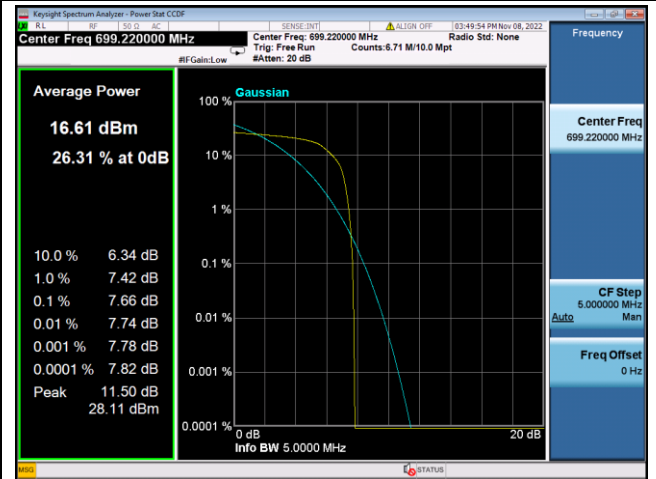

LTE FDD Band 85, Nominal Bandwidth: 10MHz						
Modulation	Channel	RB Configuration		Test result (dB)	Limit (dB)	Verdict
		Size	Offset			
QPSK	LCH	6	0	8.14	13	Pass
	MCH	6	0	8.08	13	Pass
	HCH	6	0	8.30	13	Pass
16QAM	LCH	6	0	7.66	13	Pass
	MCH	6	0	7.60	13	Pass
	HCH	6	0	8.07	13	Pass

LTE FDD Band 85, Nominal Bandwidth: 5MHz

QPSK Low channel-6 RB offset 0

16QAM Low channel-6 RB offset 0

QPSK Middle channel-6 RB offset 0

16QAM Middle channel-6 RB offset 0

QPSK High channel-6 RB offset 0

16QAM High channel-6 RB offset 0

LTE FDD Band 85, Nominal Bandwidth: 10MHz

QPSK Low channel-6 RB offset 0

16QAM Low channel-6 RB offset 0

QPSK Middle channel-6 RB offset 0

16QAM Middle channel-6 RB offset 0

QPSK High channel-6 RB offset 0