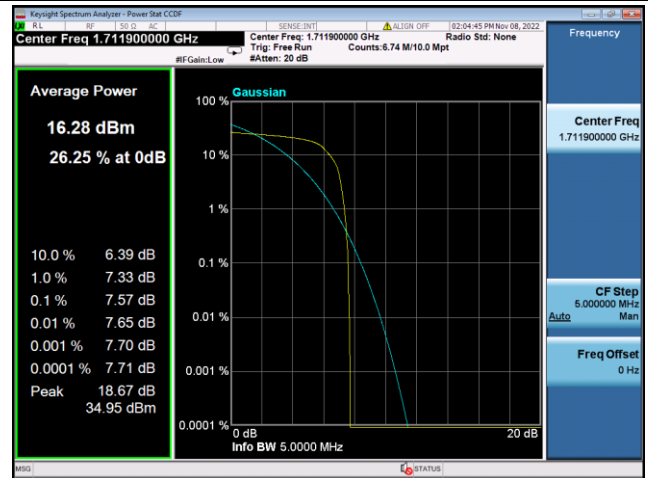

QPSK High channel-6 RB offset 0

16QAM High channel-6 RB offset 0

LTE FDD Band 66, Nominal Bandwidth: 20MHz

QPSK Low channel-6 RB offset 0

16QAM Low channel-6 RB offset 0

QPSK Middle channel-6 RB offset 0

16QAM Middle channel-6 RB offset 0

QPSK High channel-6 RB offset 0

16QAM High channel-6 RB offset 0

LTE FDD Band 85, Nominal Bandwidth: 5MHz						
Modulation	Channel	RB Configuration		Test result (dB)	Limit (dB)	Verdict
		Size	Offset			
QPSK	LCH	6	0	8.42	13	Pass
	MCH	6	0	8.09	13	Pass
	HCH	6	0	8.37	13	Pass
16QAM	LCH	6	0	8.04	13	Pass
	MCH	6	0	8.66	13	Pass
	HCH	6	0	8.67	13	Pass