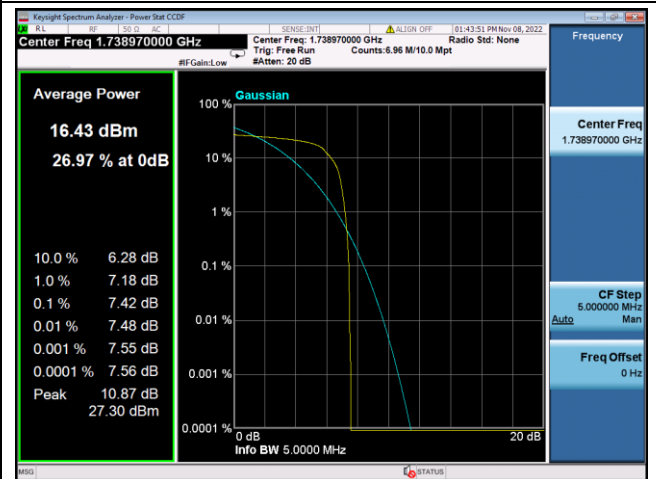

16QAM High channel-6 RB offset 0

LTE FDD Band 66, Nominal Bandwidth: 15MHz

QPSK Low channel-6 RB offset 0

16QAM Low channel-6 RB offset 0

QPSK Middle channel-6 RB offset 0

16QAM Middle channel-6 RB offset 0

QPSK High channel-6 RB offset 0

16QAM High channel-6 RB offset 0

LTE FDD Band 66, Nominal Bandwidth: 20MHz

QPSK Low channel-6 RB offset 0

16QAM Low channel-6 RB offset 0

QPSK Middle channel-6 RB offset 0

16QAM Middle channel-6 RB offset 0