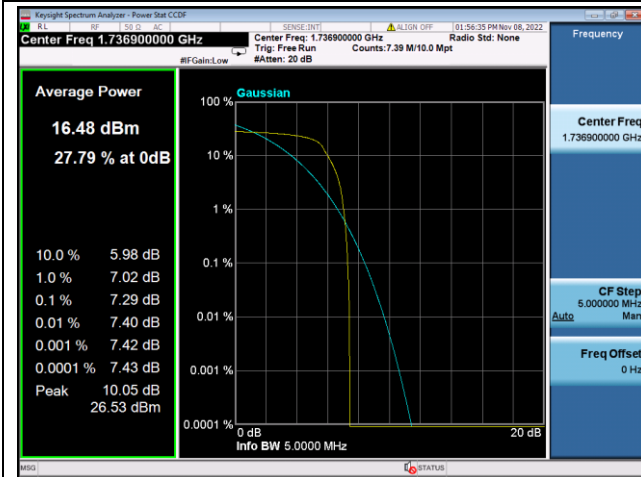

16QAM High channel-6 RB offset 0

LTE FDD Band 66, Nominal Bandwidth: 15MHz

QPSK Low channel-6 RB offset 0

16QAM Low channel-6 RB offset 0

QPSK Middle channel-6 RB offset 0

16QAM Middle channel-6 RB offset 0

QPSK High channel-6 RB offset 0

16QAM High channel-6 RB offset 0

LTE FDD Band 66, Nominal Bandwidth: 20MHz

QPSK Low channel-6 RB offset 0

16QAM Low channel-6 RB offset 0

QPSK Middle channel-6 RB offset 0

16QAM Middle channel-6 RB offset 0

QPSK High channel-6 RB offset 0

16QAM High channel-6 RB offset 0

LTE FDD Band 85, Nominal Bandwidth: 5MHz						
Modulation	Channel	RB Configuration		Test result (dB)	Limit (dB)	Verdict
		Size	Offset			
QPSK	LCH	6	0	8.42	13	Pass
	MCH	6	0	8.09	13	Pass
	HCH	6	0	8.37	13	Pass
16QAM	LCH	6	0	8.04	13	Pass
	MCH	6	0	8.66	13	Pass
	HCH	6	0	8.67	13	Pass