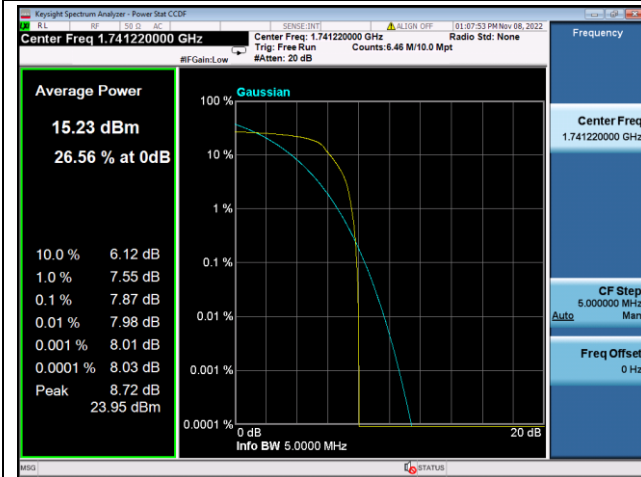

LTE FDD Band 66, Nominal Bandwidth: 10MHz

QPSK Low channel-6 RB offset 0

16QAM Low channel-6 RB offset 0

QPSK Middle channel-6 RB offset 0

16QAM Middle channel-6 RB offset 0

QPSK High channel-6 RB offset 0

16QAM High channel-6 RB offset 0

LTE FDD Band 66, Nominal Bandwidth: 15MHz

QPSK Low channel-6 RB offset 0

16QAM Low channel-6 RB offset 0

QPSK Middle channel-6 RB offset 0

16QAM Middle channel-6 RB offset 0

QPSK High channel-6 RB offset 0

16QAM High channel-6 RB offset 0

LTE FDD Band 66, Nominal Bandwidth: 20MHz

QPSK Low channel-6 RB offset 0

16QAM Low channel-6 RB offset 0

QPSK Middle channel-6 RB offset 0

16QAM Middle channel-6 RB offset 0