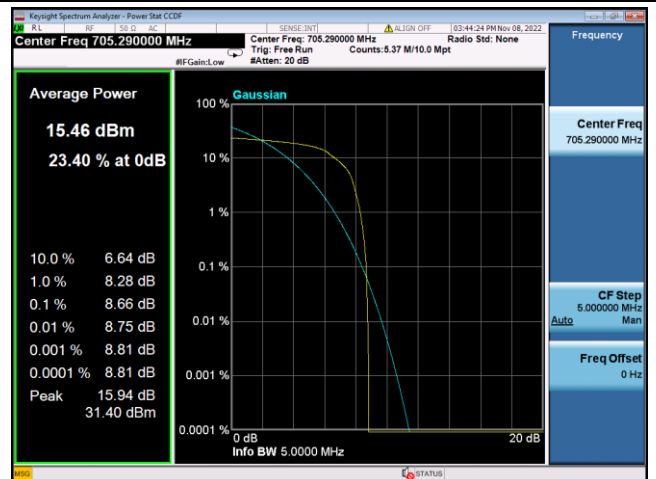

LTE FDD Band 85, Nominal Bandwidth: 10MHz						
Modulation	Channel	RB Configuration		Test result (dB)	Limit (dB)	Verdict
		Size	Offset			
QPSK	LCH	6	0	8.14	13	Pass
	MCH	6	0	8.08	13	Pass
	HCH	6	0	8.30	13	Pass
16QAM	LCH	6	0	7.66	13	Pass
	MCH	6	0	7.60	13	Pass
	HCH	6	0	8.07	13	Pass

LTE FDD Band 85, Nominal Bandwidth: 5MHz

QPSK Low channel-6 RB offset 0

16QAM Low channel-6 RB offset 0

QPSK Middle channel-6 RB offset 0

16QAM Middle channel-6 RB offset 0

QPSK High channel-6 RB offset 0

16QAM High channel-6 RB offset 0

LTE FDD Band 85, Nominal Bandwidth: 10MHz

QPSK Low channel-6 RB offset 0

16QAM Low channel-6 RB offset 0

QPSK Middle channel-6 RB offset 0

16QAM Middle channel-6 RB offset 0

QPSK High channel-6 RB offset 0