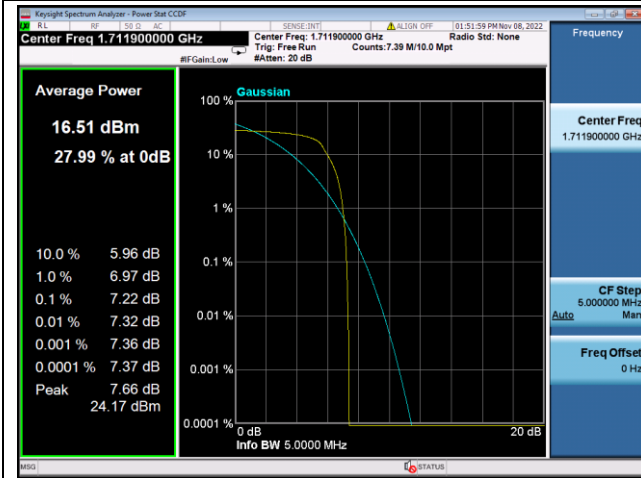

QPSK High channel-6 RB offset 0

16QAM High channel-6 RB offset 0

LTE FDD Band 66, Nominal Bandwidth: 20MHz

QPSK Low channel-6 RB offset 0

16QAM Low channel-6 RB offset 0

QPSK Middle channel-6 RB offset 0

16QAM Middle channel-6 RB offset 0

QPSK High channel-6 RB offset 0

16QAM High channel-6 RB offset 0

LTE FDD Band 85, Nominal Bandwidth: 5MHz						
Modulation	Channel	RB Configuration		Test result (dB)	Limit (dB)	Verdict
		Size	Offset			
QPSK	LCH	6	0	8.42	13	Pass
	MCH	6	0	8.09	13	Pass
	HCH	6	0	8.37	13	Pass
16QAM	LCH	6	0	8.04	13	Pass
	MCH	6	0	8.66	13	Pass
	HCH	6	0	8.67	13	Pass