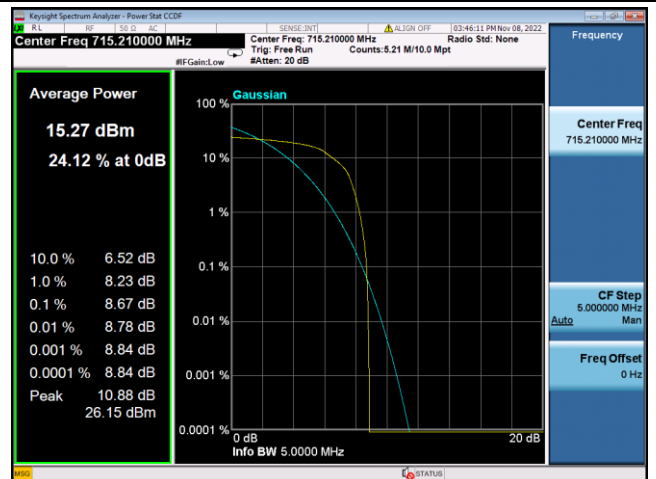

LTE FDD Band 85, Nominal Bandwidth: 10MHz						
Modulation	Channel	RB Configuration		Test result (dB)	Limit (dB)	Verdict
		Size	Offset			
QPSK	LCH	6	0	8.14	13	Pass
	MCH	6	0	8.08	13	Pass
	HCH	6	0	8.30	13	Pass
16QAM	LCH	6	0	7.66	13	Pass
	MCH	6	0	7.60	13	Pass
	HCH	6	0	8.07	13	Pass

LTE FDD Band 85, Nominal Bandwidth: 5MHz

QPSK Low channel-6 RB offset 0

16QAM Low channel-6 RB offset 0

QPSK Middle channel-6 RB offset 0

16QAM Middle channel-6 RB offset 0

QPSK High channel-6 RB offset 0

16QAM High channel-6 RB offset 0

LTE FDD Band 85, Nominal Bandwidth: 10MHz

QPSK Low channel-6 RB offset 0

16QAM Low channel-6 RB offset 0

QPSK Middle channel-6 RB offset 0

16QAM Middle channel-6 RB offset 0

QPSK High channel-6 RB offset 0