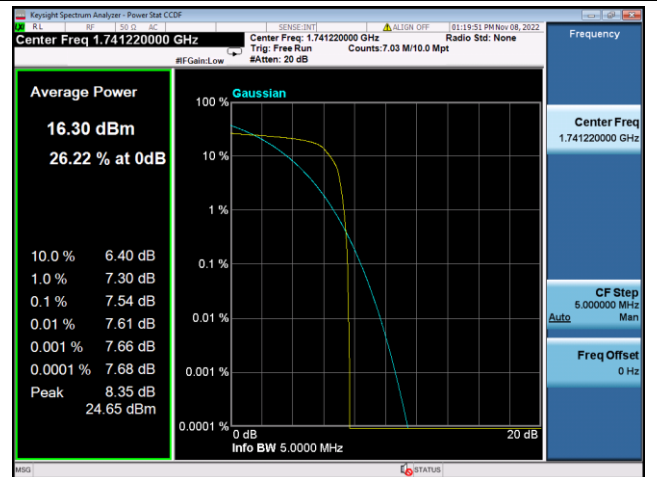

LTE FDD Band 66, Nominal Bandwidth: 10MHz

QPSK Low channel-6 RB offset 0

16QAM Low channel-6 RB offset 0

QPSK Middle channel-6 RB offset 0

16QAM Middle channel-6 RB offset 0

QPSK High channel-6 RB offset 0

16QAM High channel-6 RB offset 0

LTE FDD Band 66, Nominal Bandwidth: 15MHz

QPSK Low channel-6 RB offset 0

16QAM Low channel-6 RB offset 0

QPSK Middle channel-6 RB offset 0

16QAM Middle channel-6 RB offset 0

QPSK High channel-6 RB offset 0

16QAM High channel-6 RB offset 0

LTE FDD Band 66, Nominal Bandwidth: 20MHz

QPSK Low channel-6 RB offset 0

16QAM Low channel-6 RB offset 0

QPSK Middle channel-6 RB offset 0

16QAM Middle channel-6 RB offset 0