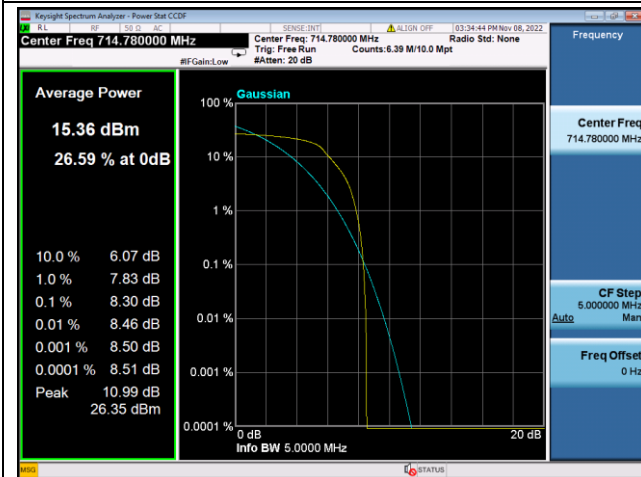

LTE FDD Band 85, Nominal Bandwidth: 5MHz

QPSK Low channel-6 RB offset 0

16QAM Low channel-6 RB offset 0

QPSK Middle channel-6 RB offset 0

16QAM Middle channel-6 RB offset 0

QPSK High channel-6 RB offset 0

16QAM High channel-6 RB offset 0

LTE FDD Band 85, Nominal Bandwidth: 10MHz

QPSK Low channel-6 RB offset 0

16QAM Low channel-6 RB offset 0

QPSK Middle channel-6 RB offset 0

16QAM Middle channel-6 RB offset 0

QPSK High channel-6 RB offset 0