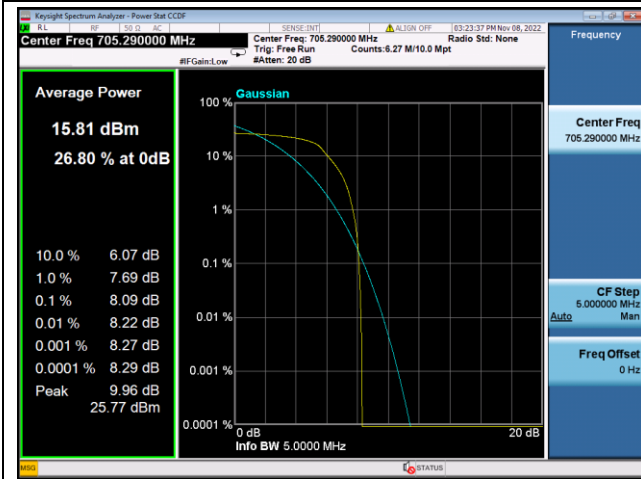

LTE FDD Band 85, Nominal Bandwidth: 10MHz						
Modulation	Channel	RB Configuration		Test result (dB)	Limit (dB)	Verdict
		Size	Offset			
QPSK	LCH	6	0	8.14	13	Pass
	MCH	6	0	8.08	13	Pass
	HCH	6	0	8.30	13	Pass
16QAM	LCH	6	0	7.66	13	Pass
	MCH	6	0	7.60	13	Pass
	HCH	6	0	8.07	13	Pass

LTE FDD Band 85, Nominal Bandwidth: 5MHz

QPSK Low channel-6 RB offset 0

16QAM Low channel-6 RB offset 0

QPSK Middle channel-6 RB offset 0

16QAM Middle channel-6 RB offset 0

QPSK High channel-6 RB offset 0

16QAM High channel-6 RB offset 0

LTE FDD Band 85, Nominal Bandwidth: 10MHz

QPSK Low channel-6 RB offset 0

16QAM Low channel-6 RB offset 0

QPSK Middle channel-6 RB offset 0

16QAM Middle channel-6 RB offset 0

QPSK High channel-6 RB offset 0