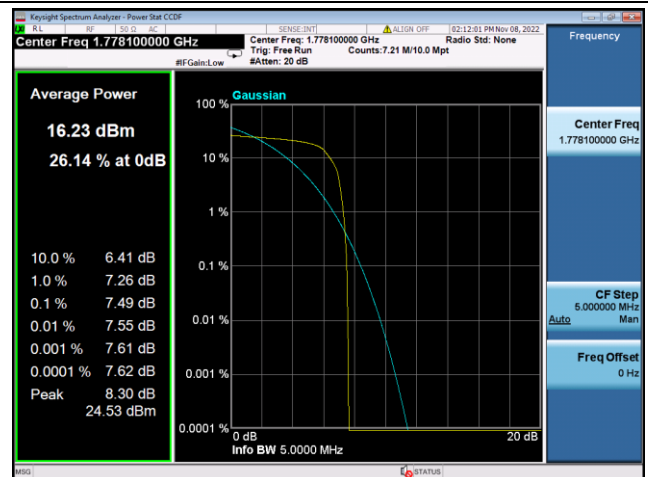

QPSK High channel-6 RB offset 0

16QAM High channel-6 RB offset 0

LTE FDD Band 66, Nominal Bandwidth: 20MHz

QPSK Low channel-6 RB offset 0

16QAM Low channel-6 RB offset 0

QPSK Middle channel-6 RB offset 0

16QAM Middle channel-6 RB offset 0

QPSK High channel-6 RB offset 0

16QAM High channel-6 RB offset 0

LTE FDD Band 85, Nominal Bandwidth: 5MHz						
Modulation	Channel	RB Configuration		Test result (dB)	Limit (dB)	Verdict
		Size	Offset			
QPSK	LCH	6	0	8.42	13	Pass
	MCH	6	0	8.09	13	Pass
	HCH	6	0	8.37	13	Pass
16QAM	LCH	6	0	8.04	13	Pass
	MCH	6	0	8.66	13	Pass
	HCH	6	0	8.67	13	Pass