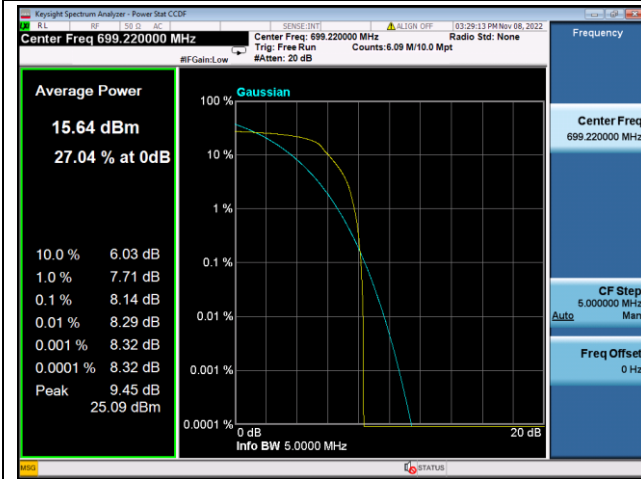

LTE FDD Band 85, Nominal Bandwidth: 10MHz						
Modulation	Channel	RB Configuration		Test result (dB)	Limit (dB)	Verdict
		Size	Offset			
QPSK	LCH	6	0	8.14	13	Pass
	MCH	6	0	8.08	13	Pass
	HCH	6	0	8.30	13	Pass
16QAM	LCH	6	0	7.66	13	Pass
	MCH	6	0	7.60	13	Pass
	HCH	6	0	8.07	13	Pass

LTE FDD Band 85, Nominal Bandwidth: 5MHz

QPSK Low channel-6 RB offset 0

16QAM Low channel-6 RB offset 0

QPSK Middle channel-6 RB offset 0

16QAM Middle channel-6 RB offset 0

QPSK High channel-6 RB offset 0

16QAM High channel-6 RB offset 0

LTE FDD Band 85, Nominal Bandwidth: 10MHz

QPSK Low channel-6 RB offset 0

16QAM Low channel-6 RB offset 0

QPSK Middle channel-6 RB offset 0

16QAM Middle channel-6 RB offset 0

QPSK High channel-6 RB offset 0