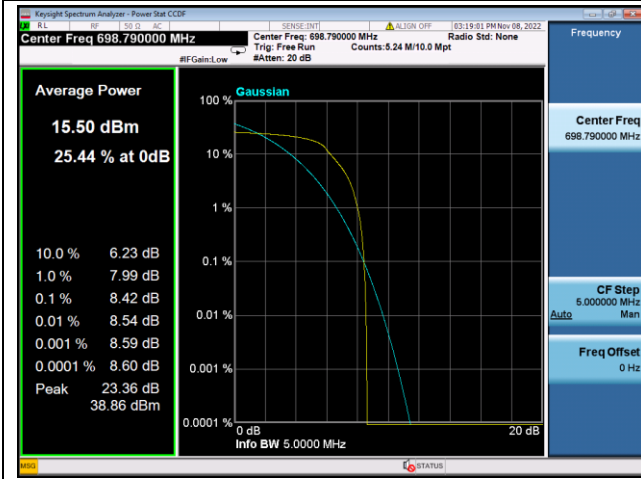

LTE FDD Band 85, Nominal Bandwidth: 5MHz

QPSK Low channel-6 RB offset 0