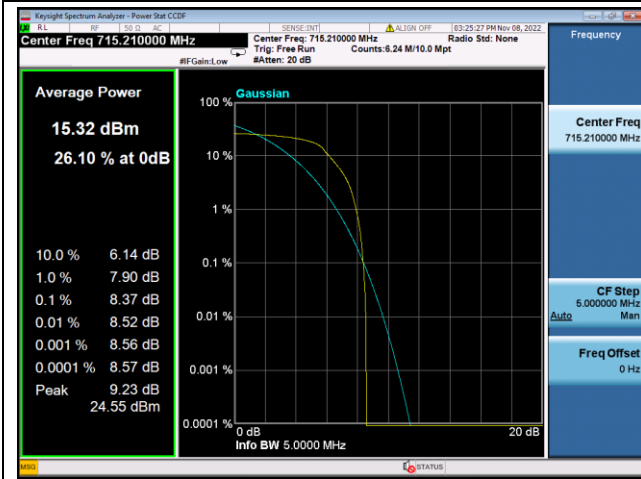

LTE FDD Band 85, Nominal Bandwidth: 10MHz						
Modulation	Channel	RB Configuration		Test result (dB)	Limit (dB)	Verdict
		Size	Offset			
QPSK	LCH	6	0	8.14	13	Pass
	MCH	6	0	8.08	13	Pass
	HCH	6	0	8.30	13	Pass
16QAM	LCH	6	0	7.66	13	Pass
	MCH	6	0	7.60	13	Pass
	HCH	6	0	8.07	13	Pass

LTE FDD Band 85, Nominal Bandwidth: 5MHz

QPSK Low channel-6 RB offset 0

16QAM Low channel-6 RB offset 0

QPSK Middle channel-6 RB offset 0

16QAM Middle channel-6 RB offset 0

QPSK High channel-6 RB offset 0

16QAM High channel-6 RB offset 0

LTE FDD Band 85, Nominal Bandwidth: 10MHz

QPSK Low channel-6 RB offset 0

16QAM Low channel-6 RB offset 0

QPSK Middle channel-6 RB offset 0

16QAM Middle channel-6 RB offset 0

QPSK High channel-6 RB offset 0