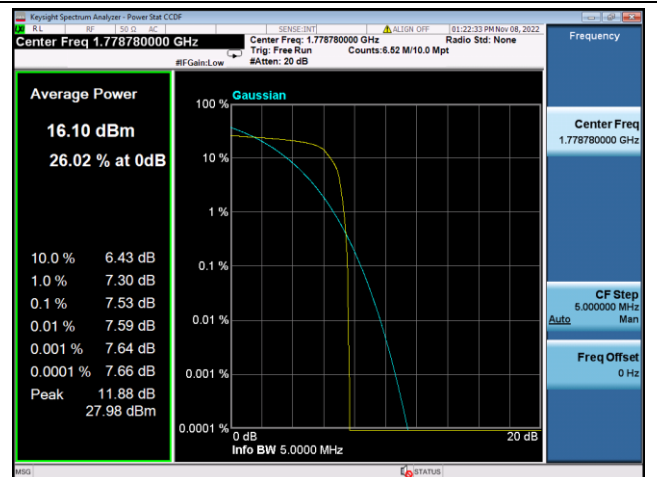

LTE FDD Band 66, Nominal Bandwidth: 10MHz

QPSK Low channel-6 RB offset 0

16QAM Low channel-6 RB offset 0

QPSK Middle channel-6 RB offset 0

16QAM Middle channel-6 RB offset 0

QPSK High channel-6 RB offset 0

16QAM High channel-6 RB offset 0

LTE FDD Band 66, Nominal Bandwidth: 15MHz

QPSK Low channel-6 RB offset 0

16QAM Low channel-6 RB offset 0

QPSK Middle channel-6 RB offset 0

16QAM Middle channel-6 RB offset 0

QPSK High channel-6 RB offset 0

16QAM High channel-6 RB offset 0

LTE FDD Band 66, Nominal Bandwidth: 20MHz

QPSK Low channel-6 RB offset 0

16QAM Low channel-6 RB offset 0

QPSK Middle channel-6 RB offset 0

16QAM Middle channel-6 RB offset 0