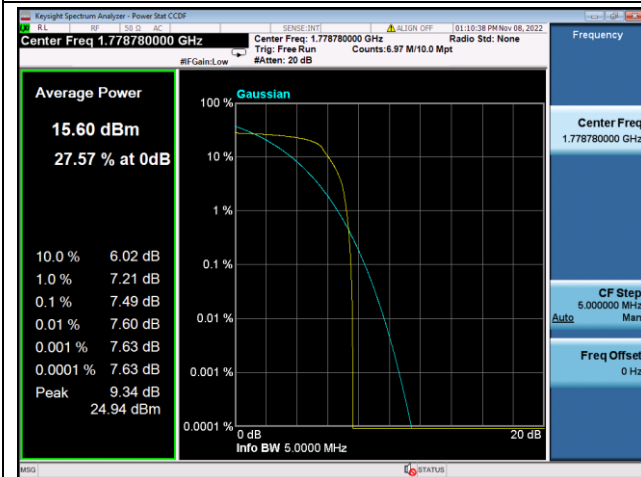

LTE FDD Band 66, Nominal Bandwidth: 10MHz

QPSK Low channel-6 RB offset 0

16QAM Low channel-6 RB offset 0

QPSK Middle channel-6 RB offset 0

16QAM Middle channel-6 RB offset 0

QPSK High channel-6 RB offset 0

16QAM High channel-6 RB offset 0

LTE FDD Band 66, Nominal Bandwidth: 15MHz

QPSK Low channel-6 RB offset 0

16QAM Low channel-6 RB offset 0

QPSK Middle channel-6 RB offset 0

16QAM Middle channel-6 RB offset 0

QPSK High channel-6 RB offset 0

16QAM High channel-6 RB offset 0

LTE FDD Band 66, Nominal Bandwidth: 20MHz

QPSK Low channel-6 RB offset 0

16QAM Low channel-6 RB offset 0

QPSK Middle channel-6 RB offset 0

16QAM Middle channel-6 RB offset 0