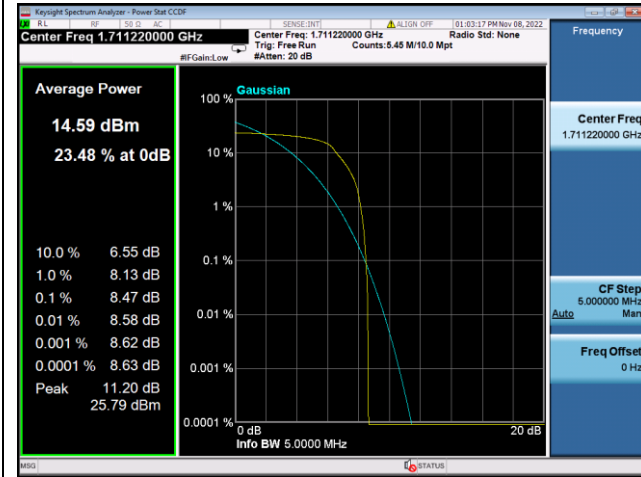

LTE FDD Band 66, Nominal Bandwidth: 10MHz

QPSK Low channel-6 RB offset 0

16QAM Low channel-6 RB offset 0

QPSK Middle channel-6 RB offset 0

16QAM Middle channel-6 RB offset 0

QPSK High channel-6 RB offset 0

16QAM High channel-6 RB offset 0

LTE FDD Band 66, Nominal Bandwidth: 15MHz

QPSK Low channel-6 RB offset 0

16QAM Low channel-6 RB offset 0

QPSK Middle channel-6 RB offset 0

16QAM Middle channel-6 RB offset 0

QPSK High channel-6 RB offset 0

16QAM High channel-6 RB offset 0

LTE FDD Band 66, Nominal Bandwidth: 20MHz

QPSK Low channel-6 RB offset 0

16QAM Low channel-6 RB offset 0

QPSK Middle channel-6 RB offset 0

16QAM Middle channel-6 RB offset 0