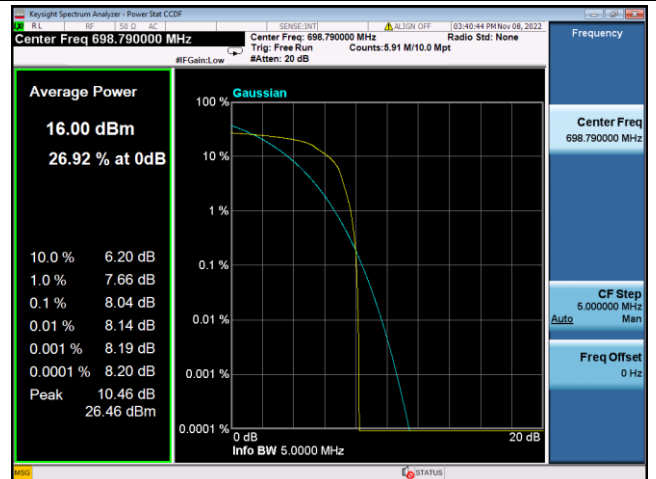

16QAM Low channel-6 RB offset 0