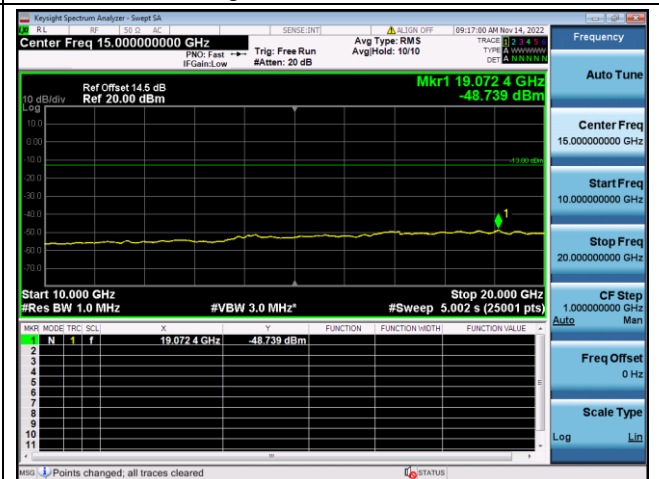

LTE FDD Band 25, Nominal Bandwidth: 3.0MHz, 1RB#0

QPSK Low channel-30MHz~10GHz

QPSK Low channel-10GHz~20GHz

QPSK Middle channel-30MHz~10GHz

QPSK Middle channel-10GHz~20GHz

QPSK High channel-30MHz~10GHz

QPSK High channel-10GHz~20GHz

LTE FDD Band 25, Nominal Bandwidth: 5.0MHz, 1RB#0

QPSK Low channel-30MHz~10GHz

QPSK Low channel-10GHz~20GHz

QPSK Middle channel-30MHz~10GHz

QPSK Middle channel-10GHz~20GHz

QPSK High channel-30MHz~10GHz

QPSK High channel-10GHz~20GHz

LTE FDD Band 25, Nominal Bandwidth: 10MHz, 1RB#0

QPSK Low channel-30MHz~10GHz

QPSK Low channel-10GHz~20GHz

QPSK Middle channel-30MHz~10GHz

QPSK Middle channel-10GHz~20GHz

QPSK High channel-30MHz~10GHz

QPSK High channel-10GHz~20GHz

LTE FDD Band 25, Nominal Bandwidth: 15MHz, 1RB#0

QPSK Low channel-30MHz~10GHz

QPSK Low channel-10GHz~20GHz

QPSK Middle channel-30MHz~10GHz

QPSK Middle channel-10GHz~20GHz

QPSK High channel-30MHz~10GHz

QPSK High channel-10GHz~20GHz