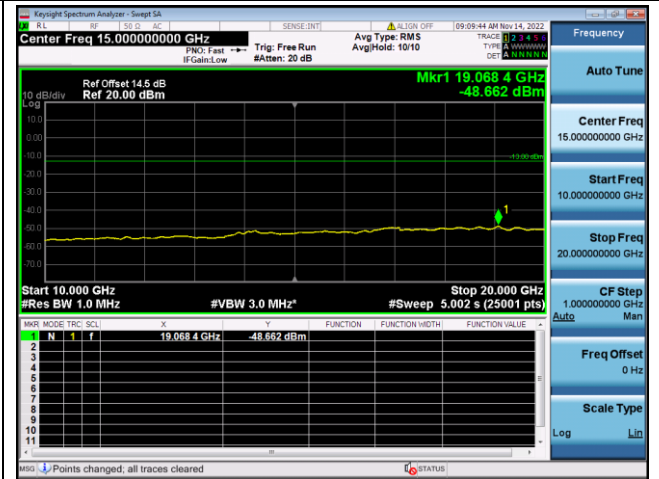

LTE FDD Band 25, Nominal Bandwidth: 1.4MHz, 1RB#0

QPSK Low channel-30MHz~10GHz

QPSK Low channel-10GHz~20GHz

QPSK Middle channel-30MHz~10GHz

QPSK Middle channel-10GHz~20GHz

QPSK High channel-30MHz~10GHz

QPSK High channel-10GHz~20GHz

LTE FDD Band 25, Nominal Bandwidth: 3.0MHz, 1RB#0

QPSK Low channel-30MHz~10GHz

QPSK Low channel-10GHz~20GHz

QPSK Middle channel-30MHz~10GHz

QPSK Middle channel-10GHz~20GHz

QPSK High channel-30MHz~10GHz

QPSK High channel-10GHz~20GHz

LTE FDD Band 25, Nominal Bandwidth: 5.0MHz, 1RB#0

QPSK Low channel-30MHz~10GHz

QPSK Low channel-10GHz~20GHz

QPSK Middle channel-30MHz~10GHz

QPSK Middle channel-10GHz~20GHz

QPSK High channel-30MHz~10GHz

QPSK High channel-10GHz~20GHz

LTE FDD Band 25, Nominal Bandwidth: 10MHz, 1RB#0

QPSK Low channel-30MHz~10GHz

QPSK Low channel-10GHz~20GHz

QPSK Middle channel-30MHz~10GHz

QPSK Middle channel-10GHz~20GHz

QPSK High channel-30MHz~10GHz

QPSK High channel-10GHz~20GHz