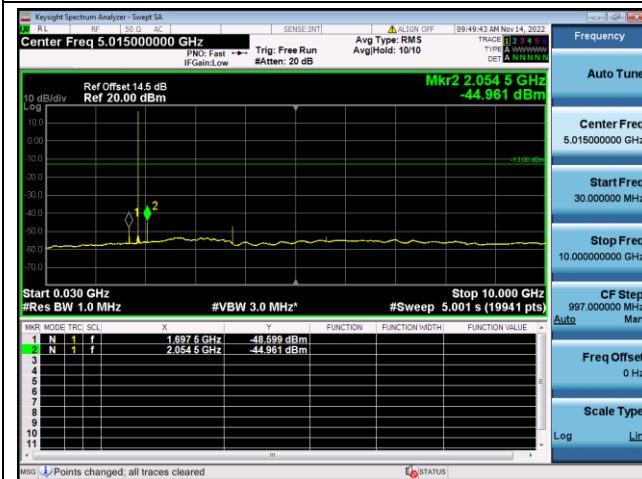

LTE FDD Band 25, Nominal Bandwidth: 10MHz, 1RB#0

QPSK Low channel-30MHz~10GHz

QPSK Low channel-10GHz~20GHz

QPSK Middle channel-30MHz~10GHz

QPSK Middle channel-10GHz~20GHz

QPSK High channel-30MHz~10GHz

QPSK High channel-10GHz~20GHz

LTE FDD Band 25, Nominal Bandwidth: 15MHz, 1RB#0

QPSK Low channel-30MHz~10GHz

QPSK Low channel-10GHz~20GHz

QPSK Middle channel-30MHz~10GHz

QPSK Middle channel-10GHz~20GHz

QPSK High channel-30MHz~10GHz

QPSK High channel-10GHz~20GHz

LTE FDD Band 25, Nominal Bandwidth: 20MHz, 1RB#0

QPSK Low channel-30MHz~10GHz

QPSK Low channel-10GHz~20GHz

QPSK Middle channel-30MHz~10GHz

QPSK Middle channel-10GHz~20GHz

QPSK High channel-30MHz~10GHz

QPSK High channel-10GHz~20GHz

Note: All modes have been tested and we found QPSK modulation, 1 RB#0 test mode has the worst test result. Only record the worst test result.

LTE FDD Band 26a, Nominal Bandwidth: 1.4MHz, 1RB#0

QPSK Low channel-30MHz~10GHz