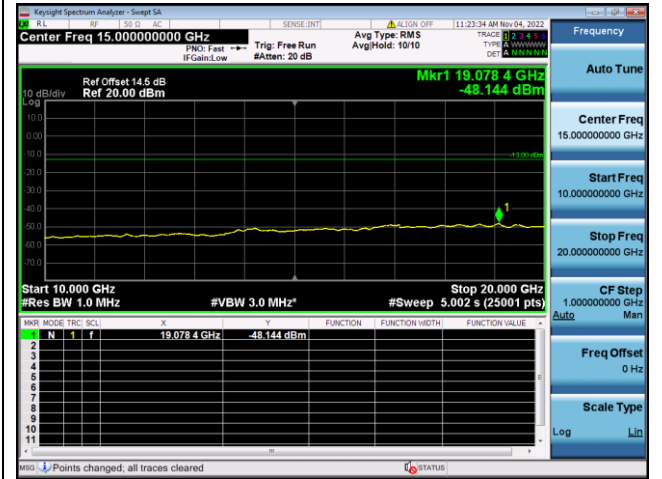

LTE FDD Band 25, Nominal Bandwidth: 1.4MHz, 1RB#0

QPSK Low channel-30MHz~10GHz

QPSK Low channel-10GHz~20GHz

QPSK Middle channel-30MHz~10GHz

QPSK Middle channel-10GHz~20GHz

QPSK High channel-30MHz~10GHz

QPSK High channel-10GHz~20GHz

LTE FDD Band 25, Nominal Bandwidth: 3.0MHz, 1RB#0

QPSK Low channel-30MHz~10GHz

QPSK Low channel-10GHz~20GHz

QPSK Middle channel-30MHz~10GHz

QPSK Middle channel-10GHz~20GHz

QPSK High channel-30MHz~10GHz

QPSK High channel-10GHz~20GHz

LTE FDD Band 25, Nominal Bandwidth: 5.0MHz, 1RB#0

QPSK Low channel-30MHz~10GHz

QPSK Low channel-10GHz~20GHz

QPSK Middle channel-30MHz~10GHz

QPSK Middle channel-10GHz~20GHz

QPSK High channel-30MHz~10GHz

QPSK High channel-10GHz~20GHz