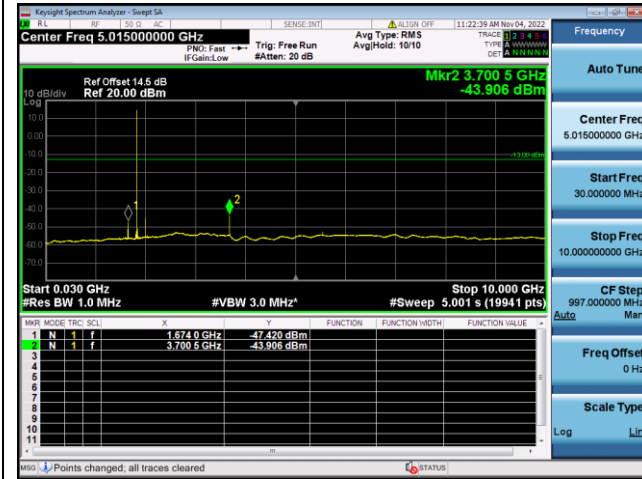

LTE FDD Band 25, Nominal Bandwidth: 1.4MHz, 1RB#0

QPSK Low channel-30MHz~10GHz

QPSK Low channel-10GHz~20GHz

QPSK Middle channel-30MHz~10GHz

QPSK Middle channel-10GHz~20GHz

QPSK High channel-30MHz~10GHz

QPSK High channel-10GHz~20GHz

LTE FDD Band 25, Nominal Bandwidth: 3.0MHz, 1RB#0

QPSK Low channel-30MHz~10GHz

QPSK Low channel-10GHz~20GHz

QPSK Middle channel-30MHz~10GHz

QPSK Middle channel-10GHz~20GHz

QPSK High channel-30MHz~10GHz

QPSK High channel-10GHz~20GHz

LTE FDD Band 25, Nominal Bandwidth: 5.0MHz, 1RB#0

QPSK Low channel-30MHz~10GHz

QPSK Low channel-10GHz~20GHz

QPSK Middle channel-30MHz~10GHz

QPSK Middle channel-10GHz~20GHz

QPSK High channel-30MHz~10GHz

QPSK High channel-10GHz~20GHz