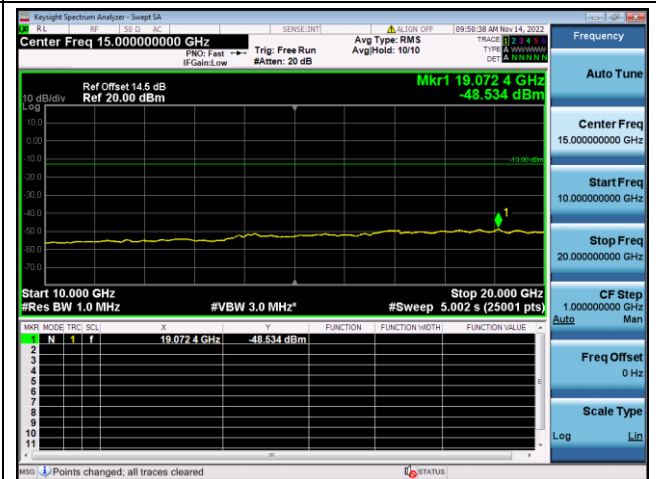

LTE FDD Band 25, Nominal Bandwidth: 10MHz, 1RB#0

QPSK Low channel-30MHz~10GHz

QPSK Low channel-10GHz~20GHz

QPSK Middle channel-30MHz~10GHz

QPSK Middle channel-10GHz~20GHz

QPSK High channel-30MHz~10GHz

QPSK High channel-10GHz~20GHz

LTE FDD Band 25, Nominal Bandwidth: 15MHz, 1RB#0

QPSK Low channel-30MHz~10GHz

QPSK Low channel-10GHz~20GHz

QPSK Middle channel-30MHz~10GHz

QPSK Middle channel-10GHz~20GHz

QPSK High channel-30MHz~10GHz

QPSK High channel-10GHz~20GHz

LTE FDD Band 25, Nominal Bandwidth: 20MHz, 1RB#0

QPSK Low channel-30MHz~10GHz

QPSK Low channel-10GHz~20GHz

QPSK Middle channel-30MHz~10GHz

QPSK Middle channel-10GHz~20GHz

QPSK High channel-30MHz~10GHz

QPSK High channel-10GHz~20GHz

Note: All modes have been tested and we found QPSK modulation, 1 RB#0 test mode has the worst test result. Only record the worst test result.

LTE FDD Band 26a, Nominal Bandwidth: 1.4MHz, 1RB#0

QPSK Low channel-30MHz~10GHz