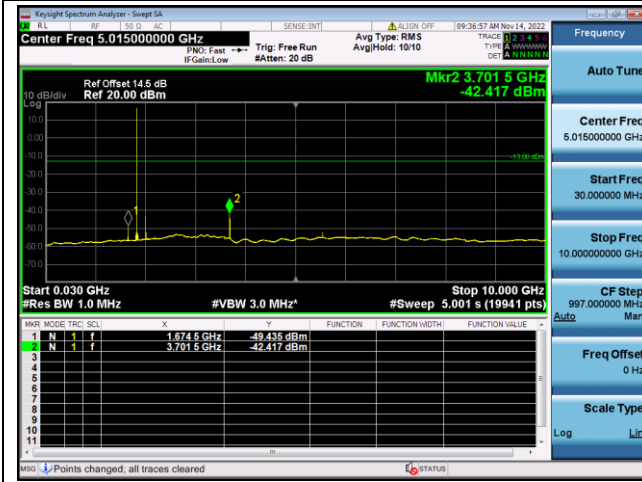

LTE FDD Band 25, Nominal Bandwidth: 3.0MHz, 1RB#0

QPSK Low channel-30MHz~10GHz

QPSK Low channel-10GHz~20GHz

QPSK Middle channel-30MHz~10GHz

QPSK Middle channel-10GHz~20GHz

QPSK High channel-30MHz~10GHz

QPSK High channel-10GHz~20GHz

LTE FDD Band 25, Nominal Bandwidth: 5.0MHz, 1RB#0

QPSK Low channel-30MHz~10GHz

QPSK Low channel-10GHz~20GHz

QPSK Middle channel-30MHz~10GHz

QPSK Middle channel-10GHz~20GHz

QPSK High channel-30MHz~10GHz

QPSK High channel-10GHz~20GHz

LTE FDD Band 25, Nominal Bandwidth: 10MHz, 1RB#0

QPSK Low channel-30MHz~10GHz

QPSK Low channel-10GHz~20GHz

QPSK Middle channel-30MHz~10GHz

QPSK Middle channel-10GHz~20GHz

QPSK High channel-30MHz~10GHz

QPSK High channel-10GHz~20GHz

LTE FDD Band 25, Nominal Bandwidth: 15MHz, 1RB#0

QPSK Low channel-30MHz~10GHz

QPSK Low channel-10GHz~20GHz

QPSK Middle channel-30MHz~10GHz

QPSK Middle channel-10GHz~20GHz

QPSK High channel-30MHz~10GHz

QPSK High channel-10GHz~20GHz