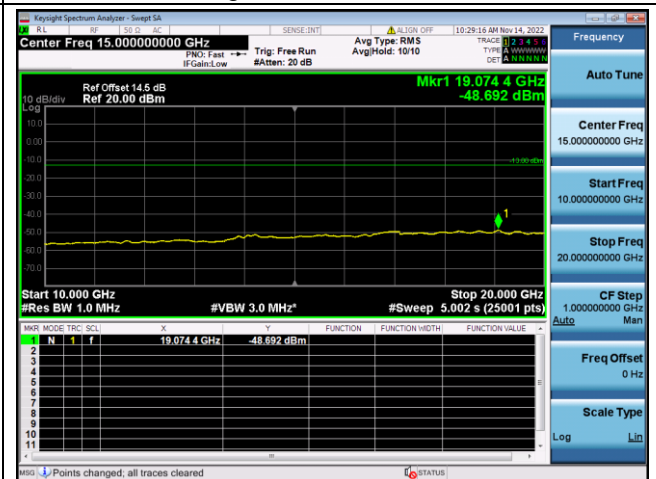

LTE FDD Band 25, Nominal Bandwidth: 15MHz, 1RB#0

QPSK Low channel-30MHz~10GHz

QPSK Low channel-10GHz~20GHz

QPSK Middle channel-30MHz~10GHz

QPSK Middle channel-10GHz~20GHz

QPSK High channel-30MHz~10GHz

QPSK High channel-10GHz~20GHz

LTE FDD Band 25, Nominal Bandwidth: 20MHz, 1RB#0

QPSK Low channel-30MHz~10GHz

QPSK Low channel-10GHz~20GHz

QPSK Middle channel-30MHz~10GHz

QPSK Middle channel-10GHz~20GHz

QPSK High channel-30MHz~10GHz

QPSK High channel-10GHz~20GHz

Note: All modes have been tested and we found QPSK modulation, 1 RB#0 test mode has the worst test result. Only record the worst test result.

LTE FDD Band 26a, Nominal Bandwidth: 1.4MHz, 1RB#0

QPSK Low channel-30MHz~10GHz