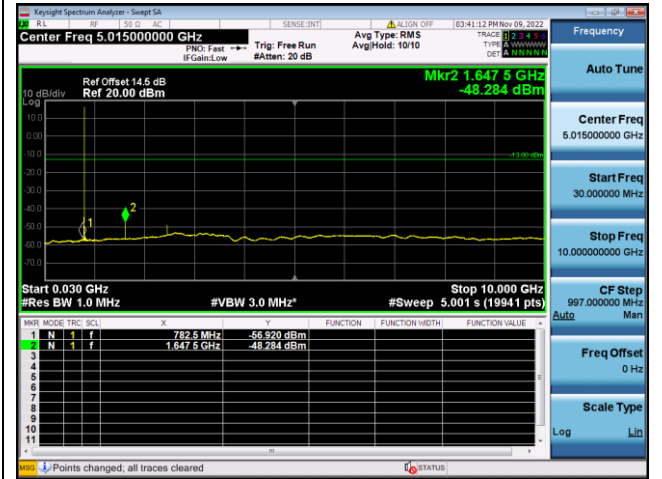

Note: All modes have been tested and we found QPSK modulation, 1 RB#0 test mode has the worst test result. Only record the worst test result.

LTE FDD Band 26a, Nominal Bandwidth: 1.4MHz, 1RB#0

QPSK Low channel-30MHz~10GHz

QPSK High channel-30MHz~10GHz

QPSK Middle channel-30MHz~10GHz

LTE FDD Band 26a, Nominal Bandwidth: 3.0MHz, 1RB#0

QPSK Low channel-30MHz~10GHz

QPSK High channel-30MHz~10GHz

QPSK Middle channel-30MHz~10GHz

LTE FDD Band 26a, Nominal Bandwidth: 5.0MHz, 1RB#0

QPSK Low channel-30MHz~10GHz

QPSK High channel-30MHz~10GHz

QPSK Middle channel-30MHz~10GHz

LTE FDD Band 26a, Nominal Bandwidth: 10MHz, 1RB#0

QPSK Middle channel-30MHz~10GHz

LTE FDD Band 26b, Nominal Bandwidth: 1.4MHz, 1RB#0