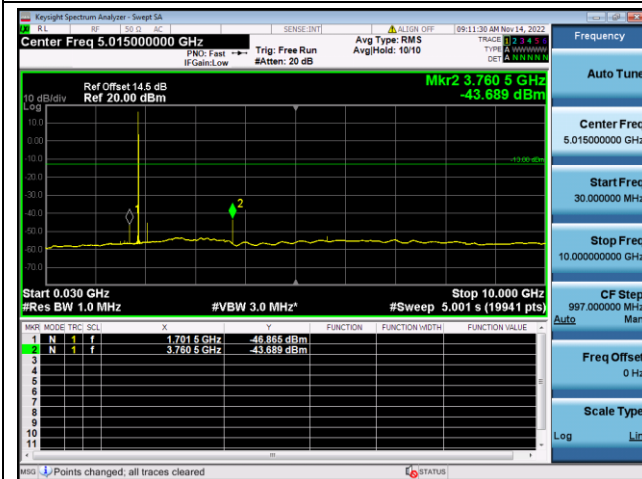

LTE FDD Band 25, Nominal Bandwidth: 3.0MHz, 1RB#0

QPSK Low channel-30MHz~10GHz

QPSK Low channel-10GHz~20GHz

QPSK Middle channel-30MHz~10GHz

QPSK Middle channel-10GHz~20GHz

QPSK High channel-30MHz~10GHz

QPSK High channel-10GHz~20GHz

LTE FDD Band 25, Nominal Bandwidth: 5.0MHz, 1RB#0

QPSK Low channel-30MHz~10GHz

QPSK Low channel-10GHz~20GHz

QPSK Middle channel-30MHz~10GHz

QPSK Middle channel-10GHz~20GHz

QPSK High channel-30MHz~10GHz

QPSK High channel-10GHz~20GHz

LTE FDD Band 25, Nominal Bandwidth: 10MHz, 1RB#0

QPSK Low channel-30MHz~10GHz

QPSK Low channel-10GHz~20GHz

QPSK Middle channel-30MHz~10GHz

QPSK Middle channel-10GHz~20GHz

QPSK High channel-30MHz~10GHz

QPSK High channel-10GHz~20GHz