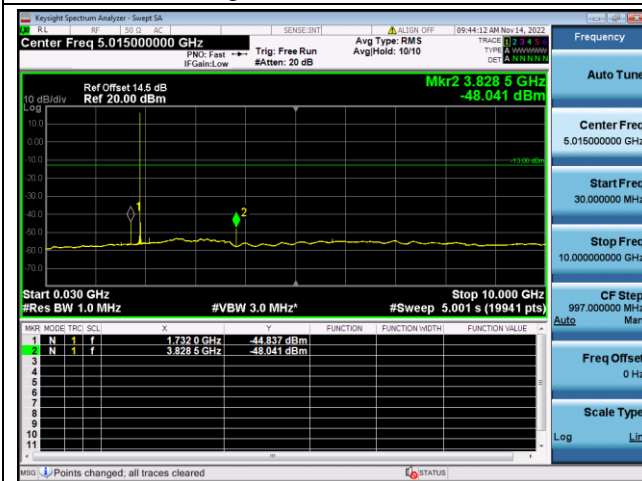

LTE FDD Band 25, Nominal Bandwidth: 5.0MHz, 1RB#0

QPSK Low channel-30MHz~10GHz

QPSK Low channel-10GHz~20GHz

QPSK Middle channel-30MHz~10GHz

QPSK Middle channel-10GHz~20GHz

QPSK High channel-30MHz~10GHz

QPSK High channel-10GHz~20GHz

LTE FDD Band 25, Nominal Bandwidth: 10MHz, 1RB#0

QPSK Low channel-30MHz~10GHz

QPSK Low channel-10GHz~20GHz

QPSK Middle channel-30MHz~10GHz

QPSK Middle channel-10GHz~20GHz

QPSK High channel-30MHz~10GHz

QPSK High channel-10GHz~20GHz

LTE FDD Band 25, Nominal Bandwidth: 15MHz, 1RB#0

QPSK Low channel-30MHz~10GHz

QPSK Low channel-10GHz~20GHz

QPSK Middle channel-30MHz~10GHz

QPSK Middle channel-10GHz~20GHz

QPSK High channel-30MHz~10GHz

QPSK High channel-10GHz~20GHz