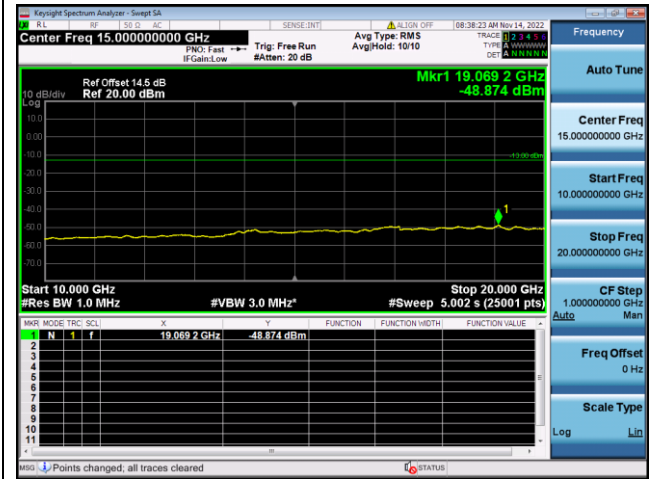

LTE FDD Band 25, Nominal Bandwidth: 1.4MHz, 1RB#0

QPSK Low channel-30MHz~10GHz

QPSK Low channel-10GHz~20GHz

QPSK Middle channel-30MHz~10GHz

QPSK Middle channel-10GHz~20GHz

QPSK High channel-30MHz~10GHz

QPSK High channel-10GHz~20GHz

LTE FDD Band 25, Nominal Bandwidth: 3.0MHz, 1RB#0

QPSK Low channel-30MHz~10GHz

QPSK Low channel-10GHz~20GHz

QPSK Middle channel-30MHz~10GHz

QPSK Middle channel-10GHz~20GHz

QPSK High channel-30MHz~10GHz

QPSK High channel-10GHz~20GHz

LTE FDD Band 25, Nominal Bandwidth: 5.0MHz, 1RB#0

QPSK Low channel-30MHz~10GHz

QPSK Low channel-10GHz~20GHz

QPSK Middle channel-30MHz~10GHz

QPSK Middle channel-10GHz~20GHz

QPSK High channel-30MHz~10GHz

QPSK High channel-10GHz~20GHz

LTE FDD Band 25, Nominal Bandwidth: 10MHz, 1RB#0

QPSK Low channel-30MHz~10GHz

QPSK Low channel-10GHz~20GHz

QPSK Middle channel-30MHz~10GHz

QPSK Middle channel-10GHz~20GHz

QPSK High channel-30MHz~10GHz

QPSK High channel-10GHz~20GHz