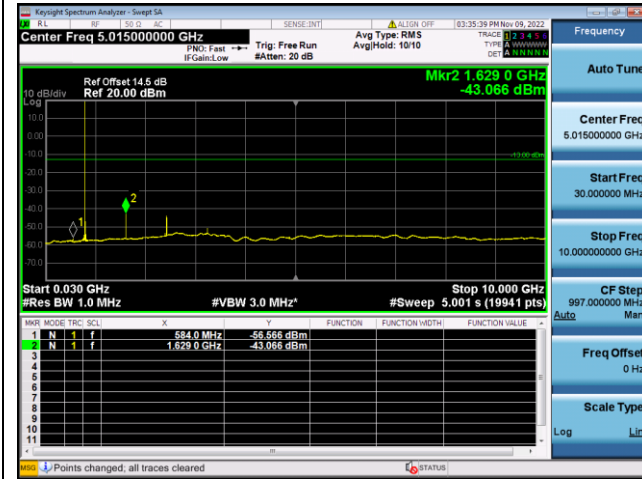

Note: All modes have been tested and we found QPSK modulation, 1 RB#0 test mode has the worst test result. Only record the worst test result.

LTE FDD Band 26a, Nominal Bandwidth: 1.4MHz, 1RB#0

QPSK Low channel-30MHz~10GHz

QPSK High channel-30MHz~10GHz

QPSK Middle channel-30MHz~10GHz

LTE FDD Band 26a, Nominal Bandwidth: 3.0MHz, 1RB#0

QPSK Low channel-30MHz~10GHz

QPSK High channel-30MHz~10GHz

QPSK Middle channel-30MHz~10GHz

LTE FDD Band 26a, Nominal Bandwidth: 5.0MHz, 1RB#0

QPSK Low channel-30MHz~10GHz

QPSK High channel-30MHz~10GHz

QPSK Middle channel-30MHz~10GHz

LTE FDD Band 26a, Nominal Bandwidth: 10MHz, 1RB#0

QPSK Middle channel-30MHz~10GHz

LTE FDD Band 26b, Nominal Bandwidth: 1.4MHz, 1RB#0