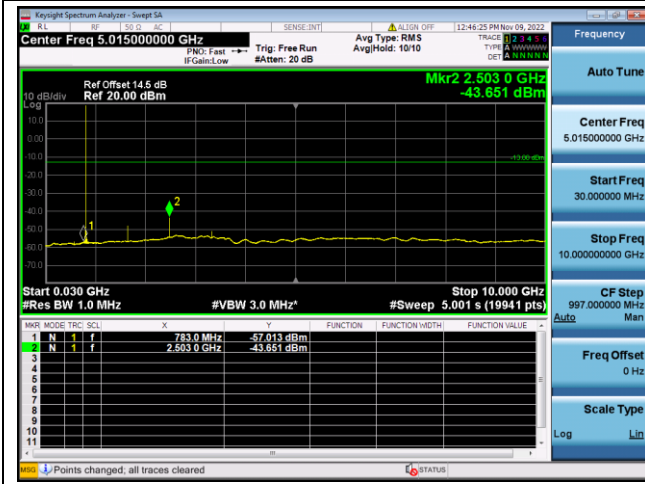

LTE FDD Band 26b, Nominal Bandwidth: 5.0MHz, 1RB#0

QPSK Low channel-30MHz~10GHz

QPSK High channel-30MHz~10GHz

QPSK Middle channel-30MHz~10GHz

LTE FDD Band 26b, Nominal Bandwidth: 10MHz, 1RB#0

QPSK Low channel-30MHz~10GHz