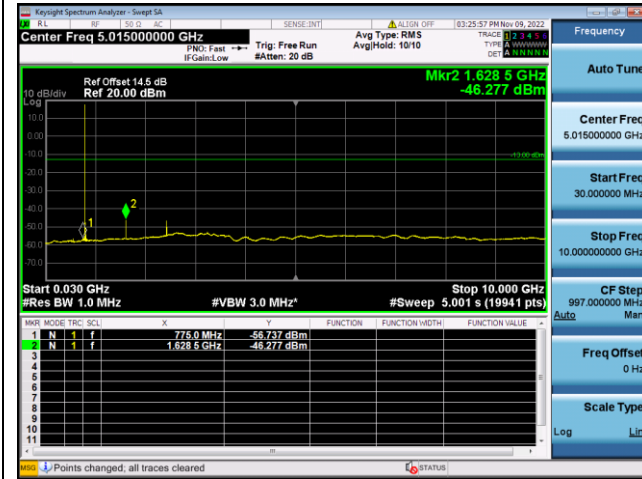

LTE FDD Band 25, Nominal Bandwidth: 15MHz, 1RB#0

QPSK Low channel-30MHz~10GHz

QPSK Low channel-10GHz~20GHz

QPSK Middle channel-30MHz~10GHz

QPSK Middle channel-10GHz~20GHz

QPSK High channel-30MHz~10GHz

QPSK High channel-10GHz~20GHz

LTE FDD Band 25, Nominal Bandwidth: 20MHz, 1RB#0

QPSK Low channel-30MHz~10GHz

QPSK Low channel-10GHz~20GHz

QPSK Middle channel-30MHz~10GHz

QPSK Middle channel-10GHz~20GHz

QPSK High channel-30MHz~10GHz

QPSK High channel-10GHz~20GHz

Note: All modes have been tested and we found QPSK modulation, 1 RB#0 test mode has the worst test result. Only record the worst test result.

LTE FDD Band 26a, Nominal Bandwidth: 1.4MHz, 1RB#0

QPSK Low channel-30MHz~10GHz