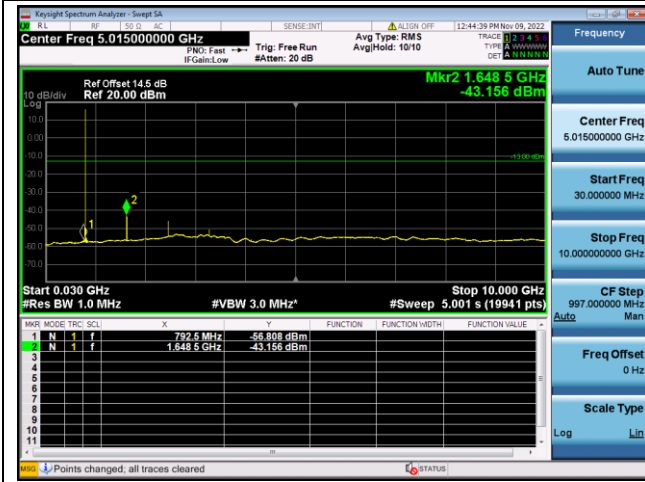

QPSK Low channel-30MHz~10GHz

QPSK High channel-30MHz~10GHz

QPSK Middle channel-30MHz~10GHz

LTE FDD Band 26a, Nominal Bandwidth: 10MHz, 1RB#0

QPSK Middle channel-30MHz~10GHz

LTE FDD Band 26b, Nominal Bandwidth: 1.4MHz, 1RB#0

QPSK Low channel-30MHz~10GHz

QPSK High channel-30MHz~10GHz

QPSK Middle channel-30MHz~10GHz

LTE FDD Band 26b, Nominal Bandwidth: 3.0MHz, 1RB#0

QPSK Low channel-30MHz~10GHz

QPSK High channel-30MHz~10GHz

QPSK Middle channel-30MHz~10GHz

LTE FDD Band 26b, Nominal Bandwidth: 5.0MHz, 1RB#0

QPSK Low channel-30MHz~10GHz

QPSK High channel-30MHz~10GHz

QPSK Middle channel-30MHz~10GHz

LTE FDD Band 26b, Nominal Bandwidth: 10MHz, 1RB#0

QPSK Low channel-30MHz~10GHz