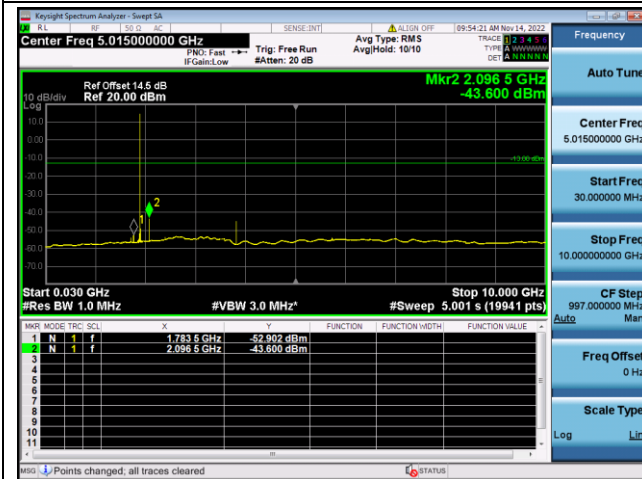

LTE FDD Band 25, Nominal Bandwidth: 10MHz, 1RB#0

QPSK Low channel-30MHz~10GHz

QPSK Low channel-10GHz~20GHz

QPSK Middle channel-30MHz~10GHz

QPSK Middle channel-10GHz~20GHz

QPSK High channel-30MHz~10GHz

QPSK High channel-10GHz~20GHz

LTE FDD Band 25, Nominal Bandwidth: 15MHz, 1RB#0

QPSK Low channel-30MHz~10GHz

QPSK Low channel-10GHz~20GHz

QPSK Middle channel-30MHz~10GHz

QPSK Middle channel-10GHz~20GHz

QPSK High channel-30MHz~10GHz

QPSK High channel-10GHz~20GHz

LTE FDD Band 25, Nominal Bandwidth: 20MHz, 1RB#0

QPSK Low channel-30MHz~10GHz

QPSK Low channel-10GHz~20GHz

QPSK Middle channel-30MHz~10GHz

QPSK Middle channel-10GHz~20GHz

QPSK High channel-30MHz~10GHz

QPSK High channel-10GHz~20GHz

Note: All modes have been tested and we found QPSK modulation, 1 RB#0 test mode has the worst test result. Only record the worst test result.

LTE FDD Band 26a, Nominal Bandwidth: 1.4MHz, 1RB#0

QPSK Low channel-30MHz~10GHz