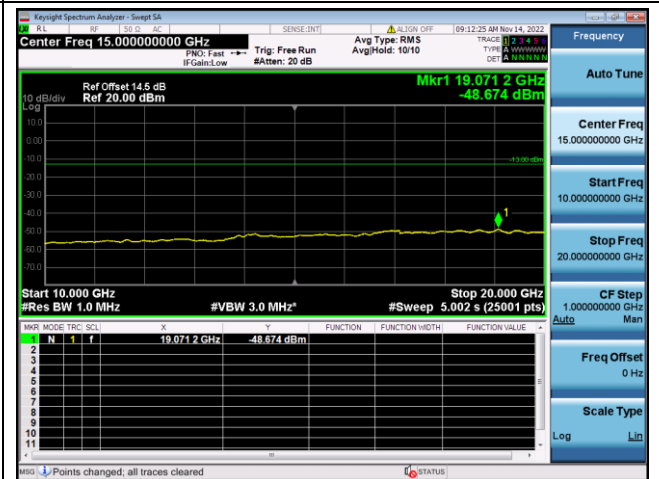

LTE FDD Band 25, Nominal Bandwidth: 3.0MHz, 1RB#0

QPSK Low channel-30MHz~10GHz

QPSK Low channel-10GHz~20GHz

QPSK Middle channel-30MHz~10GHz

QPSK Middle channel-10GHz~20GHz

QPSK High channel-30MHz~10GHz

QPSK High channel-10GHz~20GHz

LTE FDD Band 25, Nominal Bandwidth: 5.0MHz, 1RB#0

QPSK Low channel-30MHz~10GHz

QPSK Low channel-10GHz~20GHz

QPSK Middle channel-30MHz~10GHz

QPSK Middle channel-10GHz~20GHz

QPSK High channel-30MHz~10GHz

QPSK High channel-10GHz~20GHz

LTE FDD Band 25, Nominal Bandwidth: 10MHz, 1RB#0

QPSK Low channel-30MHz~10GHz

QPSK Low channel-10GHz~20GHz

QPSK Middle channel-30MHz~10GHz

QPSK Middle channel-10GHz~20GHz

QPSK High channel-30MHz~10GHz

QPSK High channel-10GHz~20GHz

LTE FDD Band 25, Nominal Bandwidth: 15MHz, 1RB#0

QPSK Low channel-30MHz~10GHz

QPSK Low channel-10GHz~20GHz

QPSK Middle channel-30MHz~10GHz

QPSK Middle channel-10GHz~20GHz

QPSK High channel-30MHz~10GHz

QPSK High channel-10GHz~20GHz