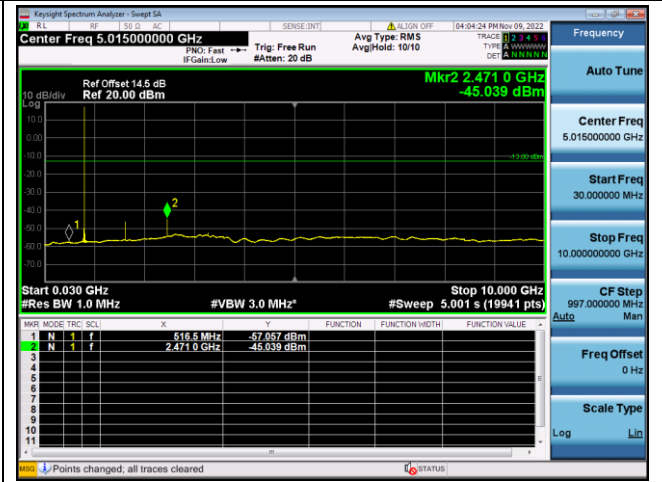

Note: All modes have been tested and we found QPSK modulation, 1 RB#0 test mode has the worst test result. Only record the worst test result.

LTE FDD Band 26a, Nominal Bandwidth: 1.4MHz, 1RB#0

QPSK Low channel-30MHz~10GHz

QPSK High channel-30MHz~10GHz

QPSK Middle channel-30MHz~10GHz

LTE FDD Band 26a, Nominal Bandwidth: 3.0MHz, 1RB#0

QPSK Low channel-30MHz~10GHz

QPSK High channel-30MHz~10GHz

QPSK Middle channel-30MHz~10GHz

LTE FDD Band 26a, Nominal Bandwidth: 5.0MHz, 1RB#0

QPSK Low channel-30MHz~10GHz

QPSK High channel-30MHz~10GHz

QPSK Middle channel-30MHz~10GHz

LTE FDD Band 26a, Nominal Bandwidth: 10MHz, 1RB#0

QPSK Middle channel-30MHz~10GHz

LTE FDD Band 26b, Nominal Bandwidth: 1.4MHz, 1RB#0