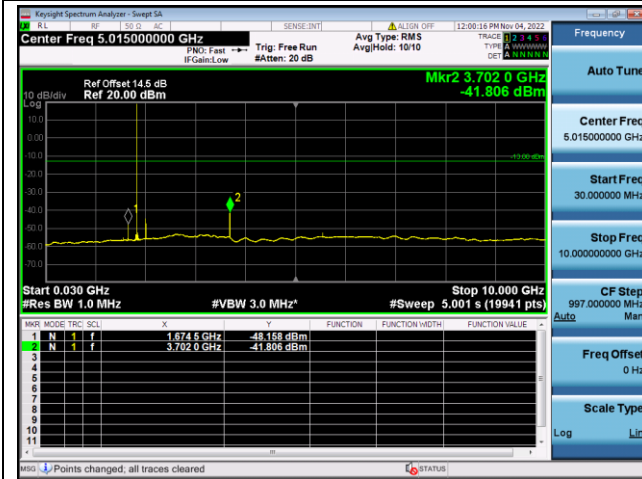

LTE FDD Band 25, Nominal Bandwidth: 5.0MHz, 1RB#0

QPSK Low channel-30MHz~10GHz

QPSK Low channel-10GHz~20GHz

QPSK Middle channel-30MHz~10GHz

QPSK Middle channel-10GHz~20GHz

QPSK High channel-30MHz~10GHz

QPSK High channel-10GHz~20GHz

LTE FDD Band 25, Nominal Bandwidth: 10MHz, 1RB#0

QPSK Low channel-30MHz~10GHz

QPSK Low channel-10GHz~20GHz

QPSK Middle channel-30MHz~10GHz

QPSK Middle channel-10GHz~20GHz

QPSK High channel-30MHz~10GHz

QPSK High channel-10GHz~20GHz

LTE FDD Band 25, Nominal Bandwidth: 15MHz, 1RB#0

QPSK Low channel-30MHz~10GHz

QPSK Low channel-10GHz~20GHz

QPSK Middle channel-30MHz~10GHz

QPSK Middle channel-10GHz~20GHz

QPSK High channel-30MHz~10GHz

QPSK High channel-10GHz~20GHz