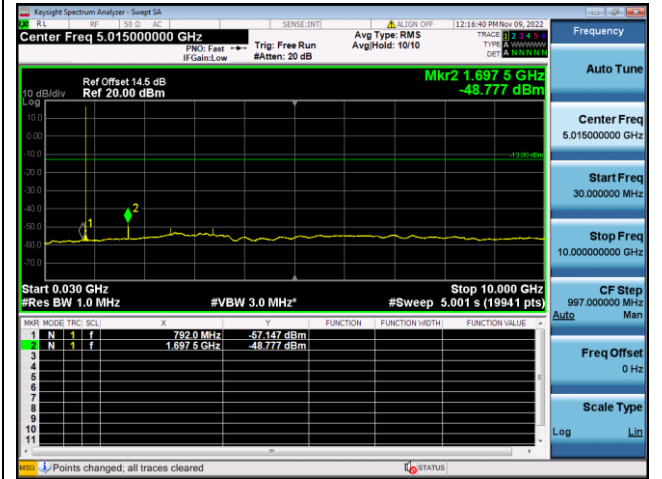

QPSK High channel-30MHz~10GHz

QPSK Middle channel-30MHz~10GHz

LTE FDD Band 26a, Nominal Bandwidth: 3.0MHz, 1RB#0

QPSK Low channel-30MHz~10GHz

QPSK High channel-30MHz~10GHz

QPSK Middle channel-30MHz~10GHz

LTE FDD Band 26a, Nominal Bandwidth: 5.0MHz, 1RB#0

QPSK Low channel-30MHz~10GHz

QPSK High channel-30MHz~10GHz

QPSK Middle channel-30MHz~10GHz

LTE FDD Band 26a, Nominal Bandwidth: 10MHz, 1RB#0

QPSK Middle channel-30MHz~10GHz

LTE FDD Band 26b, Nominal Bandwidth: 1.4MHz, 1RB#0

QPSK Low channel-30MHz~10GHz

QPSK High channel-30MHz~10GHz

QPSK Middle channel-30MHz~10GHz

LTE FDD Band 26b, Nominal Bandwidth: 3.0MHz, 1RB#0

QPSK Low channel-30MHz~10GHz

QPSK High channel-30MHz~10GHz

QPSK Middle channel-30MHz~10GHz