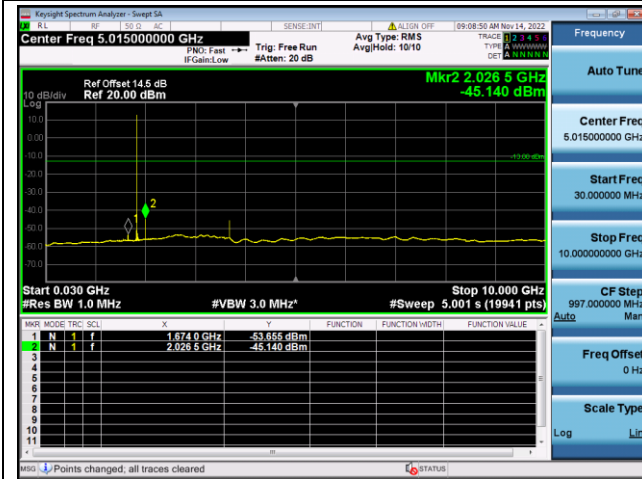

LTE FDD Band 25, Nominal Bandwidth: 1.4MHz, 1RB#0

QPSK Low channel-30MHz~10GHz

QPSK Low channel-10GHz~20GHz

QPSK Middle channel-30MHz~10GHz

QPSK Middle channel-10GHz~20GHz

QPSK High channel-30MHz~10GHz

QPSK High channel-10GHz~20GHz

LTE FDD Band 25, Nominal Bandwidth: 3.0MHz, 1RB#0

QPSK Low channel-30MHz~10GHz

QPSK Low channel-10GHz~20GHz

QPSK Middle channel-30MHz~10GHz

QPSK Middle channel-10GHz~20GHz

QPSK High channel-30MHz~10GHz

QPSK High channel-10GHz~20GHz

LTE FDD Band 25, Nominal Bandwidth: 5.0MHz, 1RB#0

QPSK Low channel-30MHz~10GHz

QPSK Low channel-10GHz~20GHz

QPSK Middle channel-30MHz~10GHz

QPSK Middle channel-10GHz~20GHz

QPSK High channel-30MHz~10GHz

QPSK High channel-10GHz~20GHz

LTE FDD Band 25, Nominal Bandwidth: 10MHz, 1RB#0

QPSK Low channel-30MHz~10GHz

QPSK Low channel-10GHz~20GHz

QPSK Middle channel-30MHz~10GHz

QPSK Middle channel-10GHz~20GHz

QPSK High channel-30MHz~10GHz

QPSK High channel-10GHz~20GHz