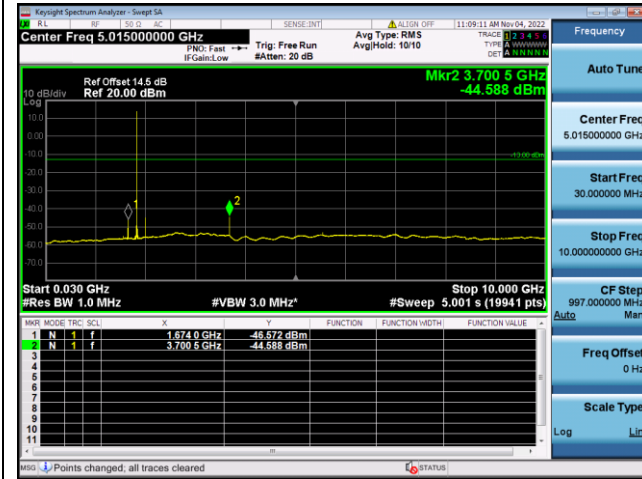

LTE FDD Band 25, Nominal Bandwidth: 1.4MHz, 1RB#0

QPSK Low channel-30MHz~10GHz

QPSK Low channel-10GHz~20GHz

QPSK Middle channel-30MHz~10GHz

QPSK Middle channel-10GHz~20GHz

QPSK High channel-30MHz~10GHz

QPSK High channel-10GHz~20GHz

LTE FDD Band 25, Nominal Bandwidth: 3.0MHz, 1RB#0

QPSK Low channel-30MHz~10GHz

QPSK Low channel-10GHz~20GHz

QPSK Middle channel-30MHz~10GHz

QPSK Middle channel-10GHz~20GHz

QPSK High channel-30MHz~10GHz

QPSK High channel-10GHz~20GHz

LTE FDD Band 25, Nominal Bandwidth: 5.0MHz, 1RB#0

QPSK Low channel-30MHz~10GHz

QPSK Low channel-10GHz~20GHz

QPSK Middle channel-30MHz~10GHz

QPSK Middle channel-10GHz~20GHz

QPSK High channel-30MHz~10GHz

QPSK High channel-10GHz~20GHz