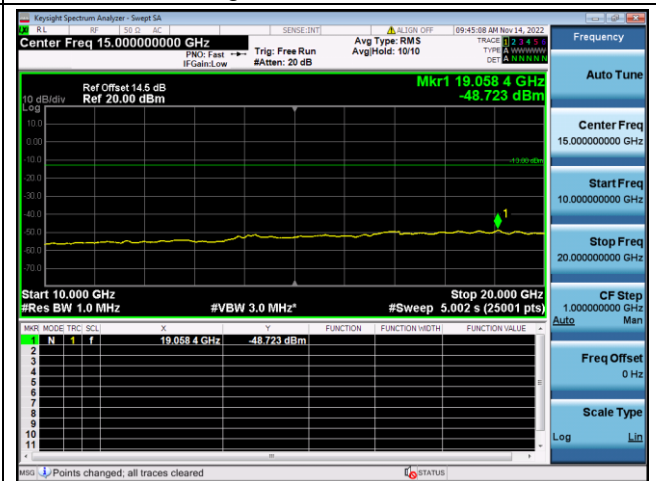

LTE FDD Band 25, Nominal Bandwidth: 5.0MHz, 1RB#0

QPSK Low channel-30MHz~10GHz

QPSK Low channel-10GHz~20GHz

QPSK Middle channel-30MHz~10GHz

QPSK Middle channel-10GHz~20GHz

QPSK High channel-30MHz~10GHz

QPSK High channel-10GHz~20GHz

LTE FDD Band 25, Nominal Bandwidth: 10MHz, 1RB#0

QPSK Low channel-30MHz~10GHz

QPSK Low channel-10GHz~20GHz

QPSK Middle channel-30MHz~10GHz

QPSK Middle channel-10GHz~20GHz

QPSK High channel-30MHz~10GHz

QPSK High channel-10GHz~20GHz

LTE FDD Band 25, Nominal Bandwidth: 15MHz, 1RB#0

QPSK Low channel-30MHz~10GHz

QPSK Low channel-10GHz~20GHz

QPSK Middle channel-30MHz~10GHz

QPSK Middle channel-10GHz~20GHz

QPSK High channel-30MHz~10GHz

QPSK High channel-10GHz~20GHz