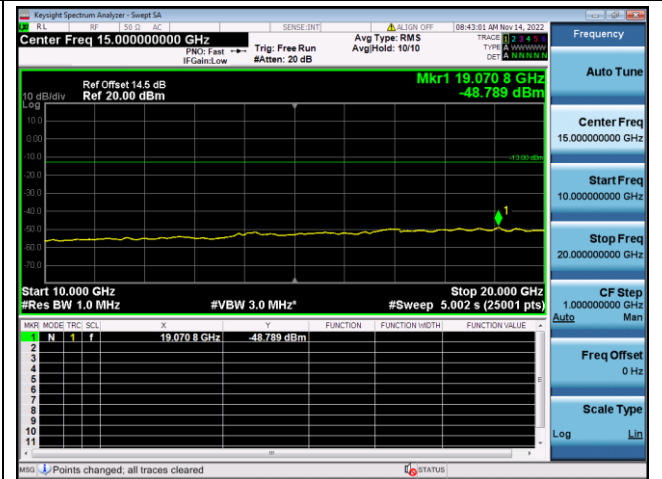

LTE FDD Band 25, Nominal Bandwidth: 1.4MHz, 1RB#0

QPSK Low channel-30MHz~10GHz

QPSK Low channel-10GHz~20GHz

QPSK Middle channel-30MHz~10GHz

QPSK Middle channel-10GHz~20GHz

QPSK High channel-30MHz~10GHz

QPSK High channel-10GHz~20GHz

LTE FDD Band 25, Nominal Bandwidth: 3.0MHz, 1RB#0

QPSK Low channel-30MHz~10GHz

QPSK Low channel-10GHz~20GHz

QPSK Middle channel-30MHz~10GHz

QPSK Middle channel-10GHz~20GHz

QPSK High channel-30MHz~10GHz

QPSK High channel-10GHz~20GHz

LTE FDD Band 25, Nominal Bandwidth: 5.0MHz, 1RB#0

QPSK Low channel-30MHz~10GHz

QPSK Low channel-10GHz~20GHz

QPSK Middle channel-30MHz~10GHz

QPSK Middle channel-10GHz~20GHz

QPSK High channel-30MHz~10GHz

QPSK High channel-10GHz~20GHz

LTE FDD Band 25, Nominal Bandwidth: 10MHz, 1RB#0

QPSK Low channel-30MHz~10GHz

QPSK Low channel-10GHz~20GHz

QPSK Middle channel-30MHz~10GHz

QPSK Middle channel-10GHz~20GHz

QPSK High channel-30MHz~10GHz

QPSK High channel-10GHz~20GHz