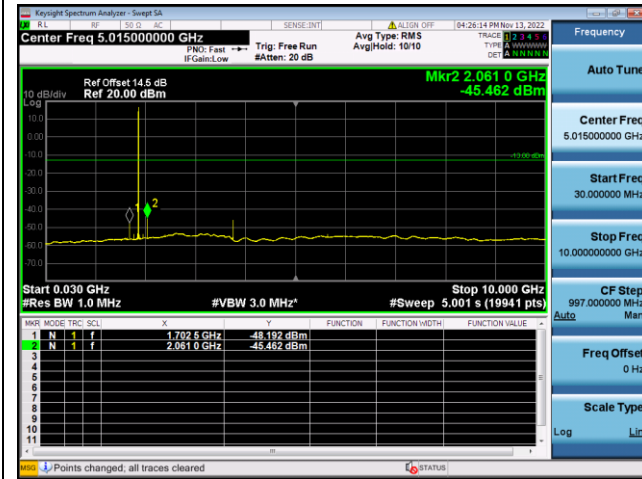

LTE FDD Band 25, Nominal Bandwidth: 1.4MHz, 1RB#0

QPSK Low channel-30MHz~10GHz

QPSK Low channel-10GHz~20GHz

QPSK Middle channel-30MHz~10GHz

QPSK Middle channel-10GHz~20GHz

QPSK High channel-30MHz~10GHz

QPSK High channel-10GHz~20GHz

LTE FDD Band 25, Nominal Bandwidth: 3.0MHz, 1RB#0

QPSK Low channel-30MHz~10GHz

QPSK Low channel-10GHz~20GHz

QPSK Middle channel-30MHz~10GHz

QPSK Middle channel-10GHz~20GHz

QPSK High channel-30MHz~10GHz

QPSK High channel-10GHz~20GHz

LTE FDD Band 25, Nominal Bandwidth: 5.0MHz, 1RB#0

QPSK Low channel-30MHz~10GHz

QPSK Low channel-10GHz~20GHz

QPSK Middle channel-30MHz~10GHz

QPSK Middle channel-10GHz~20GHz

QPSK High channel-30MHz~10GHz

QPSK High channel-10GHz~20GHz