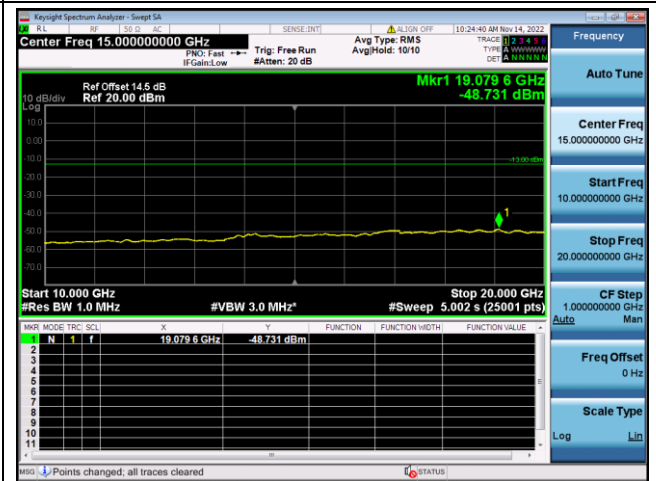

LTE FDD Band 25, Nominal Bandwidth: 15MHz, 1RB#0

QPSK Low channel-30MHz~10GHz

QPSK Low channel-10GHz~20GHz

QPSK Middle channel-30MHz~10GHz

QPSK Middle channel-10GHz~20GHz

QPSK High channel-30MHz~10GHz

QPSK High channel-10GHz~20GHz

LTE FDD Band 25, Nominal Bandwidth: 20MHz, 1RB#0

QPSK Low channel-30MHz~10GHz

QPSK Low channel-10GHz~20GHz

QPSK Middle channel-30MHz~10GHz

QPSK Middle channel-10GHz~20GHz

QPSK High channel-30MHz~10GHz

QPSK High channel-10GHz~20GHz

Note: All modes have been tested and we found QPSK modulation, 1 RB#0 test mode has the worst test result. Only record the worst test result.

LTE FDD Band 26a, Nominal Bandwidth: 1.4MHz, 1RB#0

QPSK Low channel-30MHz~10GHz