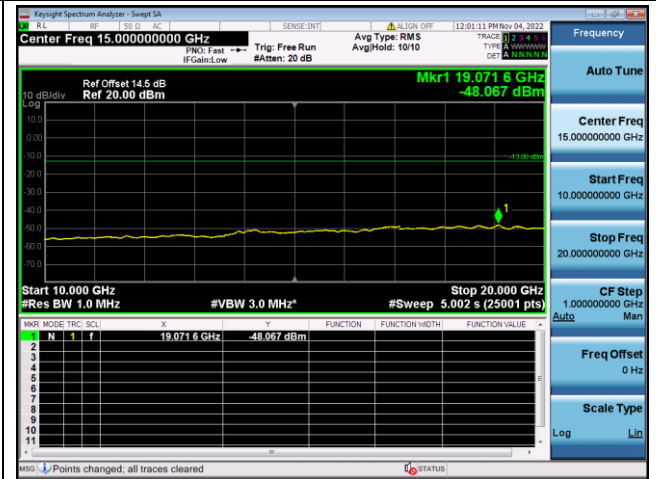

LTE FDD Band 25, Nominal Bandwidth: 5.0MHz, 1RB#0

QPSK Low channel-30MHz~10GHz

QPSK Low channel-10GHz~20GHz

QPSK Middle channel-30MHz~10GHz

QPSK Middle channel-10GHz~20GHz

QPSK High channel-30MHz~10GHz

QPSK High channel-10GHz~20GHz

LTE FDD Band 25, Nominal Bandwidth: 10MHz, 1RB#0

QPSK Low channel-30MHz~10GHz

QPSK Low channel-10GHz~20GHz

QPSK Middle channel-30MHz~10GHz

QPSK Middle channel-10GHz~20GHz

QPSK High channel-30MHz~10GHz

QPSK High channel-10GHz~20GHz

LTE FDD Band 25, Nominal Bandwidth: 15MHz, 1RB#0

QPSK Low channel-30MHz~10GHz

QPSK Low channel-10GHz~20GHz

QPSK Middle channel-30MHz~10GHz

QPSK Middle channel-10GHz~20GHz

QPSK High channel-30MHz~10GHz

QPSK High channel-10GHz~20GHz