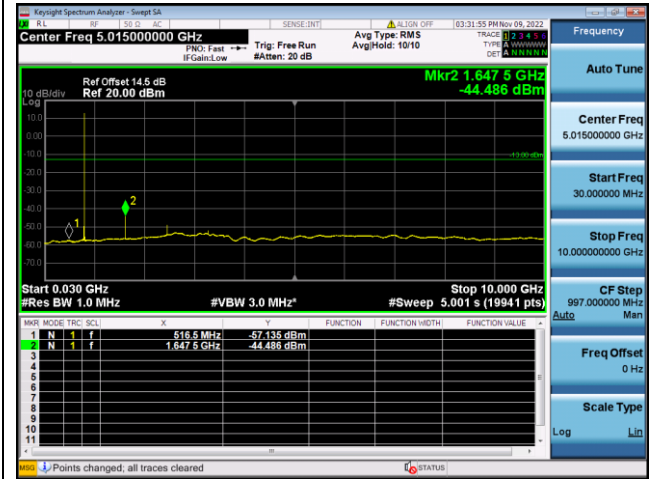

QPSK High channel-30MHz~10GHz