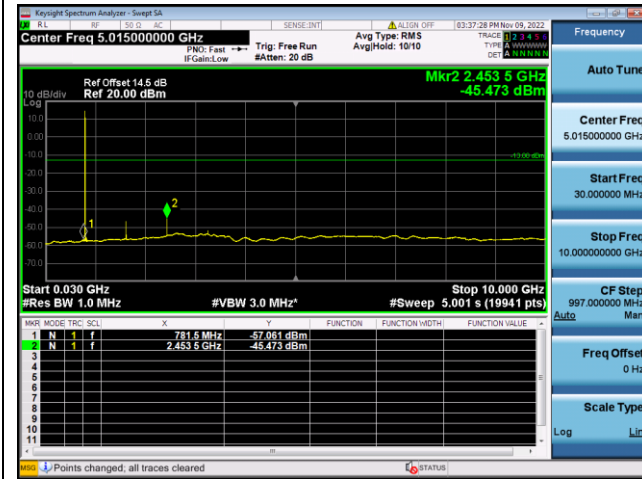

Note: All modes have been tested and we found QPSK modulation, 1 RB#0 test mode has the worst test result. Only record the worst test result.

LTE FDD Band 26a, Nominal Bandwidth: 1.4MHz, 1RB#0

QPSK Low channel-30MHz~10GHz

QPSK High channel-30MHz~10GHz

QPSK Middle channel-30MHz~10GHz

LTE FDD Band 26a, Nominal Bandwidth: 3.0MHz, 1RB#0

QPSK Low channel-30MHz~10GHz

QPSK High channel-30MHz~10GHz

QPSK Middle channel-30MHz~10GHz

LTE FDD Band 26a, Nominal Bandwidth: 5.0MHz, 1RB#0

QPSK Low channel-30MHz~10GHz

QPSK High channel-30MHz~10GHz

QPSK Middle channel-30MHz~10GHz

LTE FDD Band 26a, Nominal Bandwidth: 10MHz, 1RB#0

QPSK Middle channel-30MHz~10GHz

LTE FDD Band 26b, Nominal Bandwidth: 1.4MHz, 1RB#0