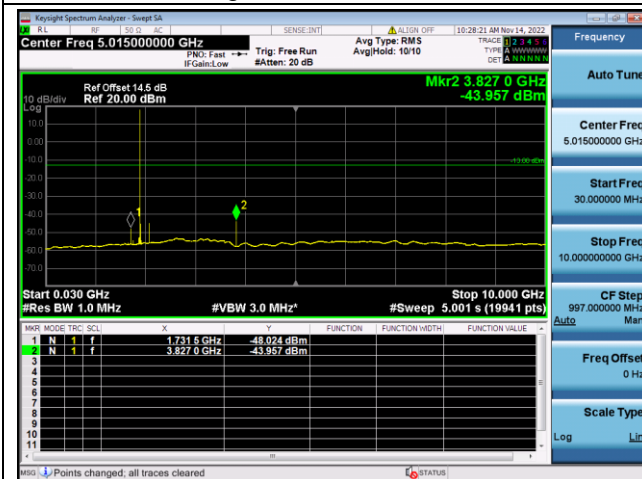

LTE FDD Band 25, Nominal Bandwidth: 15MHz, 1RB#0

QPSK Low channel-30MHz~10GHz

QPSK Low channel-10GHz~20GHz

QPSK Middle channel-30MHz~10GHz

QPSK Middle channel-10GHz~20GHz

QPSK High channel-30MHz~10GHz

QPSK High channel-10GHz~20GHz

LTE FDD Band 25, Nominal Bandwidth: 20MHz, 1RB#0

QPSK Low channel-30MHz~10GHz

QPSK Low channel-10GHz~20GHz

QPSK Middle channel-30MHz~10GHz

QPSK Middle channel-10GHz~20GHz

QPSK High channel-30MHz~10GHz

QPSK High channel-10GHz~20GHz

Note: All modes have been tested and we found QPSK modulation, 1 RB#0 test mode has the worst test result. Only record the worst test result.

LTE FDD Band 26a, Nominal Bandwidth: 1.4MHz, 1RB#0

QPSK Low channel-30MHz~10GHz