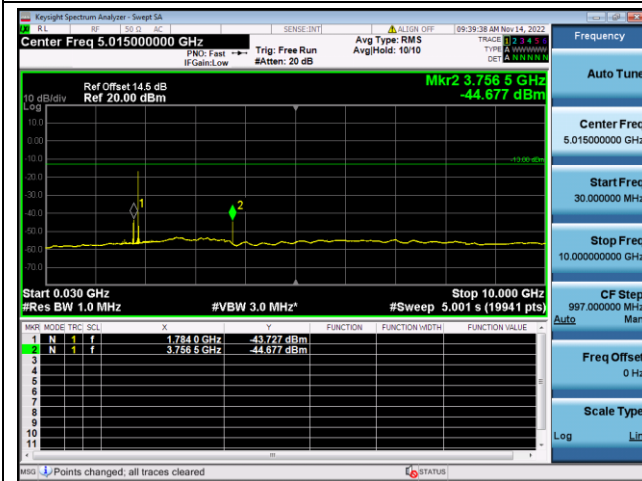

LTE FDD Band 25, Nominal Bandwidth: 5.0MHz, 1RB#0

QPSK Low channel-30MHz~10GHz

QPSK Low channel-10GHz~20GHz

QPSK Middle channel-30MHz~10GHz

QPSK Middle channel-10GHz~20GHz

QPSK High channel-30MHz~10GHz

QPSK High channel-10GHz~20GHz

LTE FDD Band 25, Nominal Bandwidth: 10MHz, 1RB#0

QPSK Low channel-30MHz~10GHz

QPSK Low channel-10GHz~20GHz

QPSK Middle channel-30MHz~10GHz

QPSK Middle channel-10GHz~20GHz

QPSK High channel-30MHz~10GHz

QPSK High channel-10GHz~20GHz

LTE FDD Band 25, Nominal Bandwidth: 15MHz, 1RB#0

QPSK Low channel-30MHz~10GHz

QPSK Low channel-10GHz~20GHz

QPSK Middle channel-30MHz~10GHz

QPSK Middle channel-10GHz~20GHz

QPSK High channel-30MHz~10GHz

QPSK High channel-10GHz~20GHz