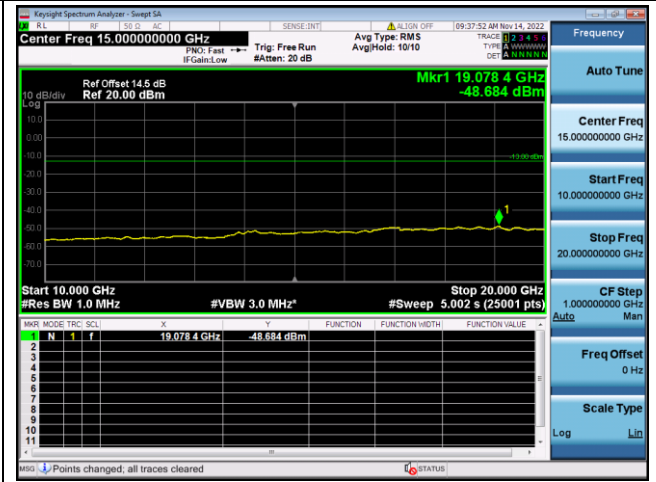

LTE FDD Band 25, Nominal Bandwidth: 3.0MHz, 1RB#0

QPSK Low channel-30MHz~10GHz

QPSK Low channel-10GHz~20GHz

QPSK Middle channel-30MHz~10GHz

QPSK Middle channel-10GHz~20GHz

QPSK High channel-30MHz~10GHz

QPSK High channel-10GHz~20GHz

LTE FDD Band 25, Nominal Bandwidth: 5.0MHz, 1RB#0

QPSK Low channel-30MHz~10GHz

QPSK Low channel-10GHz~20GHz

QPSK Middle channel-30MHz~10GHz

QPSK Middle channel-10GHz~20GHz

QPSK High channel-30MHz~10GHz

QPSK High channel-10GHz~20GHz

LTE FDD Band 25, Nominal Bandwidth: 10MHz, 1RB#0

QPSK Low channel-30MHz~10GHz

QPSK Low channel-10GHz~20GHz

QPSK Middle channel-30MHz~10GHz

QPSK Middle channel-10GHz~20GHz

QPSK High channel-30MHz~10GHz

QPSK High channel-10GHz~20GHz