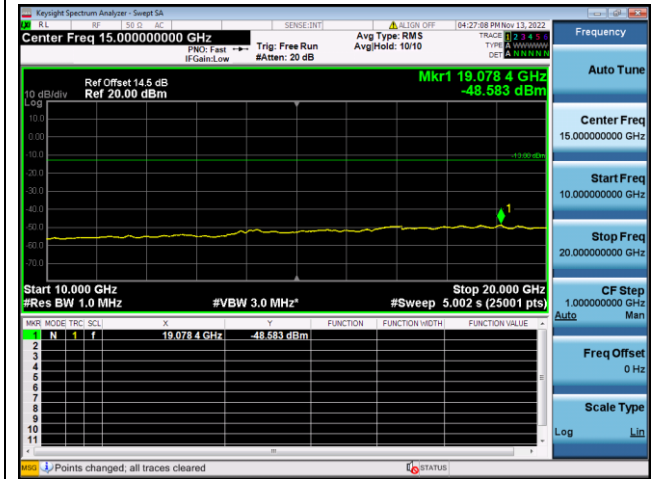

LTE FDD Band 25, Nominal Bandwidth: 1.4MHz, 1RB#0

QPSK Low channel-30MHz~10GHz

QPSK Low channel-10GHz~20GHz

QPSK Middle channel-30MHz~10GHz

QPSK Middle channel-10GHz~20GHz

QPSK High channel-30MHz~10GHz

QPSK High channel-10GHz~20GHz

LTE FDD Band 25, Nominal Bandwidth: 3.0MHz, 1RB#0

QPSK Low channel-30MHz~10GHz

QPSK Low channel-10GHz~20GHz

QPSK Middle channel-30MHz~10GHz

QPSK Middle channel-10GHz~20GHz

QPSK High channel-30MHz~10GHz

QPSK High channel-10GHz~20GHz

LTE FDD Band 25, Nominal Bandwidth: 5.0MHz, 1RB#0

QPSK Low channel-30MHz~10GHz

QPSK Low channel-10GHz~20GHz

QPSK Middle channel-30MHz~10GHz

QPSK Middle channel-10GHz~20GHz

QPSK High channel-30MHz~10GHz

QPSK High channel-10GHz~20GHz