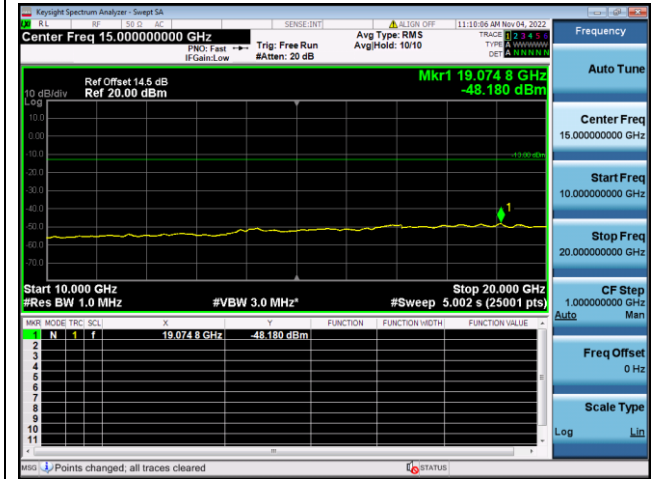

LTE FDD Band 25, Nominal Bandwidth: 1.4MHz, 1RB#0

QPSK Low channel-30MHz~10GHz

QPSK Low channel-10GHz~20GHz

QPSK Middle channel-30MHz~10GHz

QPSK Middle channel-10GHz~20GHz

QPSK High channel-30MHz~10GHz

QPSK High channel-10GHz~20GHz

LTE FDD Band 25, Nominal Bandwidth: 3.0MHz, 1RB#0

QPSK Low channel-30MHz~10GHz

QPSK Low channel-10GHz~20GHz

QPSK Middle channel-30MHz~10GHz

QPSK Middle channel-10GHz~20GHz

QPSK High channel-30MHz~10GHz

QPSK High channel-10GHz~20GHz

LTE FDD Band 25, Nominal Bandwidth: 5.0MHz, 1RB#0

QPSK Low channel-30MHz~10GHz

QPSK Low channel-10GHz~20GHz

QPSK Middle channel-30MHz~10GHz

QPSK Middle channel-10GHz~20GHz

QPSK High channel-30MHz~10GHz

QPSK High channel-10GHz~20GHz