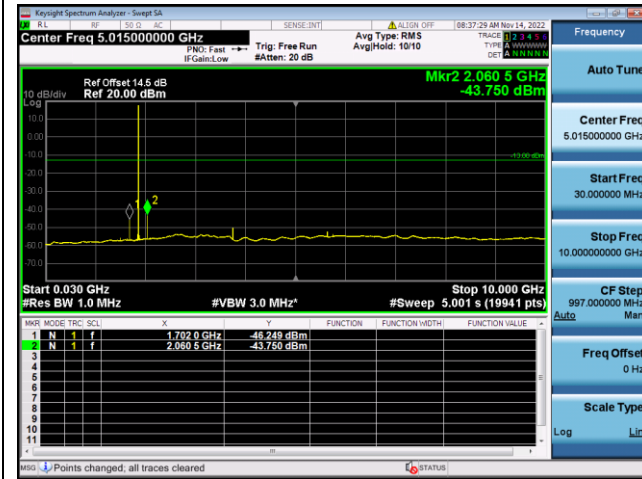

LTE FDD Band 25, Nominal Bandwidth: 1.4MHz, 1RB#0

QPSK Low channel-30MHz~10GHz

QPSK Low channel-10GHz~20GHz

QPSK Middle channel-30MHz~10GHz

QPSK Middle channel-10GHz~20GHz

QPSK High channel-30MHz~10GHz

QPSK High channel-10GHz~20GHz

LTE FDD Band 25, Nominal Bandwidth: 3.0MHz, 1RB#0

QPSK Low channel-30MHz~10GHz

QPSK Low channel-10GHz~20GHz

QPSK Middle channel-30MHz~10GHz

QPSK Middle channel-10GHz~20GHz

QPSK High channel-30MHz~10GHz

QPSK High channel-10GHz~20GHz

LTE FDD Band 25, Nominal Bandwidth: 5.0MHz, 1RB#0

QPSK Low channel-30MHz~10GHz

QPSK Low channel-10GHz~20GHz

QPSK Middle channel-30MHz~10GHz

QPSK Middle channel-10GHz~20GHz

QPSK High channel-30MHz~10GHz

QPSK High channel-10GHz~20GHz

LTE FDD Band 25, Nominal Bandwidth: 10MHz, 1RB#0

QPSK Low channel-30MHz~10GHz

QPSK Low channel-10GHz~20GHz

QPSK Middle channel-30MHz~10GHz

QPSK Middle channel-10GHz~20GHz

QPSK High channel-30MHz~10GHz

QPSK High channel-10GHz~20GHz