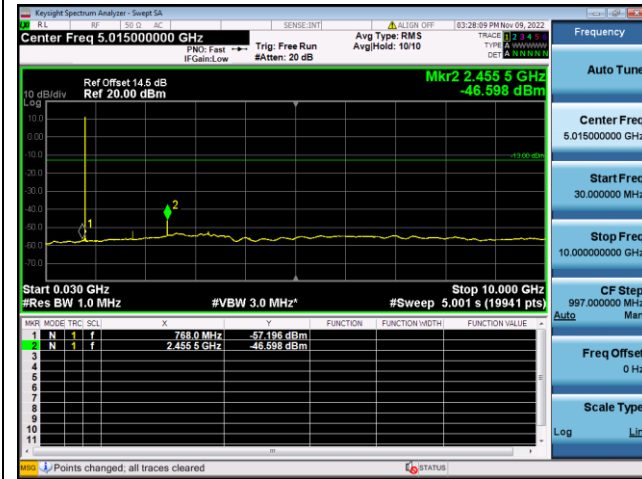

LTE FDD Band 25, Nominal Bandwidth: 20MHz, 1RB#0

QPSK Low channel-30MHz~10GHz

QPSK Low channel-10GHz~20GHz

QPSK Middle channel-30MHz~10GHz

QPSK Middle channel-10GHz~20GHz

QPSK High channel-30MHz~10GHz

QPSK High channel-10GHz~20GHz

Note: All modes have been tested and we found QPSK modulation, 1 RB#0 test mode has the worst test result. Only record the worst test result.

LTE FDD Band 26a, Nominal Bandwidth: 1.4MHz, 1RB#0

QPSK Low channel-30MHz~10GHz

QPSK High channel-30MHz~10GHz

QPSK Middle channel-30MHz~10GHz

LTE FDD Band 26a, Nominal Bandwidth: 3.0MHz, 1RB#0

QPSK Low channel-30MHz~10GHz

QPSK High channel-30MHz~10GHz

QPSK Middle channel-30MHz~10GHz

LTE FDD Band 26a, Nominal Bandwidth: 5.0MHz, 1RB#0