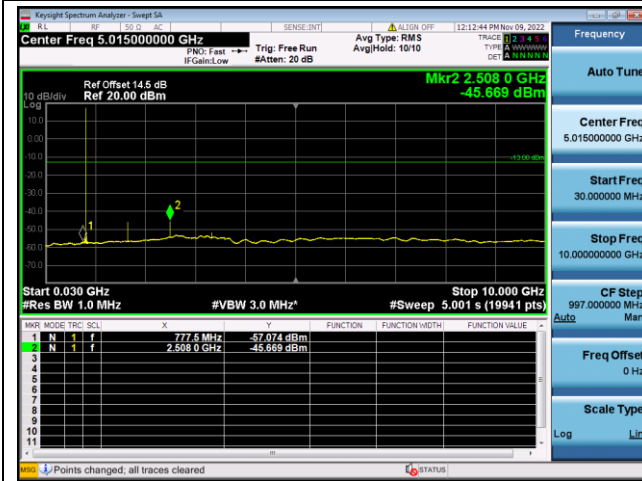

QPSK Middle channel-30MHz~10GHz