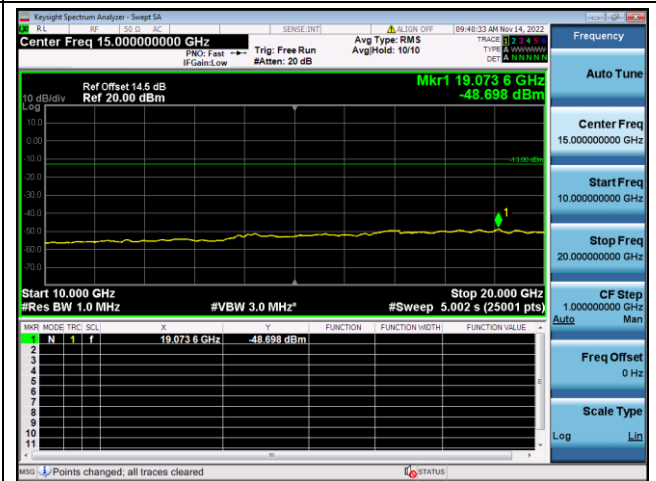

LTE FDD Band 25, Nominal Bandwidth: 5.0MHz, 1RB#0

QPSK Low channel-30MHz~10GHz

QPSK Low channel-10GHz~20GHz

QPSK Middle channel-30MHz~10GHz

QPSK Middle channel-10GHz~20GHz

QPSK High channel-30MHz~10GHz

QPSK High channel-10GHz~20GHz

LTE FDD Band 25, Nominal Bandwidth: 10MHz, 1RB#0

QPSK Low channel-30MHz~10GHz

QPSK Low channel-10GHz~20GHz

QPSK Middle channel-30MHz~10GHz

QPSK Middle channel-10GHz~20GHz

QPSK High channel-30MHz~10GHz

QPSK High channel-10GHz~20GHz

LTE FDD Band 25, Nominal Bandwidth: 15MHz, 1RB#0

QPSK Low channel-30MHz~10GHz

QPSK Low channel-10GHz~20GHz

QPSK Middle channel-30MHz~10GHz

QPSK Middle channel-10GHz~20GHz

QPSK High channel-30MHz~10GHz

QPSK High channel-10GHz~20GHz