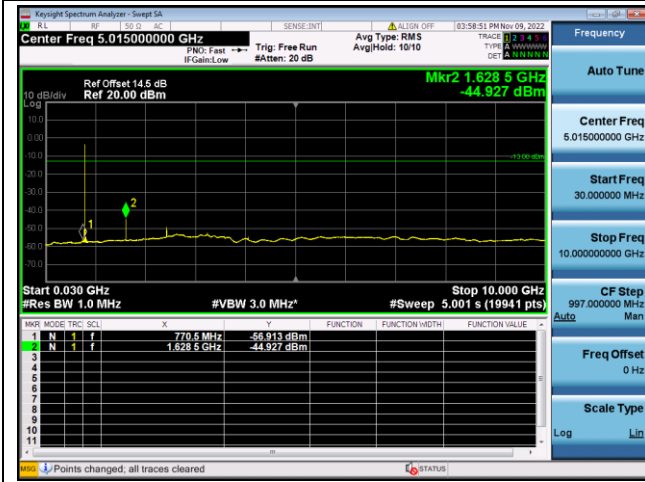

Note: All modes have been tested and we found QPSK modulation, 1 RB#0 test mode has the worst test result. Only record the worst test result.

LTE FDD Band 26a, Nominal Bandwidth: 1.4MHz, 1RB#0

QPSK Low channel-30MHz~10GHz

QPSK High channel-30MHz~10GHz

QPSK Middle channel-30MHz~10GHz

LTE FDD Band 26a, Nominal Bandwidth: 3.0MHz, 1RB#0

QPSK Low channel-30MHz~10GHz

QPSK High channel-30MHz~10GHz

QPSK Middle channel-30MHz~10GHz

LTE FDD Band 26a, Nominal Bandwidth: 5.0MHz, 1RB#0

QPSK Low channel-30MHz~10GHz

QPSK High channel-30MHz~10GHz

QPSK Middle channel-30MHz~10GHz

LTE FDD Band 26a, Nominal Bandwidth: 10MHz, 1RB#0

QPSK Middle channel-30MHz~10GHz

LTE FDD Band 26b, Nominal Bandwidth: 1.4MHz, 1RB#0