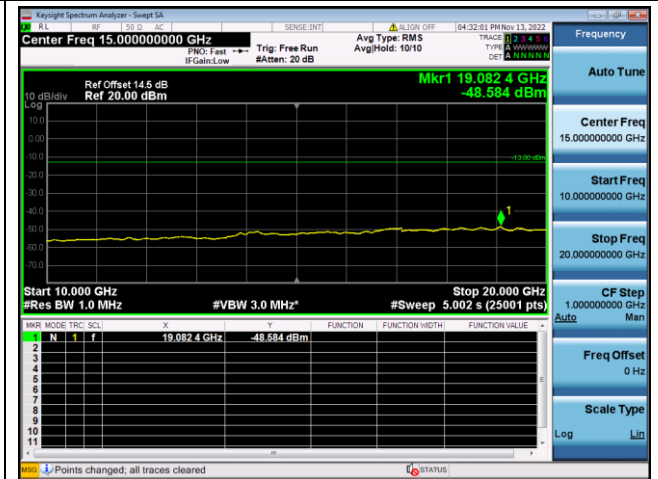

LTE FDD Band 25, Nominal Bandwidth: 1.4MHz, 1RB#0

QPSK Low channel-30MHz~10GHz

QPSK Low channel-10GHz~20GHz

QPSK Middle channel-30MHz~10GHz

QPSK Middle channel-10GHz~20GHz

QPSK High channel-30MHz~10GHz

QPSK High channel-10GHz~20GHz

LTE FDD Band 25, Nominal Bandwidth: 3.0MHz, 1RB#0

QPSK Low channel-30MHz~10GHz

QPSK Low channel-10GHz~20GHz

QPSK Middle channel-30MHz~10GHz

QPSK Middle channel-10GHz~20GHz

QPSK High channel-30MHz~10GHz

QPSK High channel-10GHz~20GHz

LTE FDD Band 25, Nominal Bandwidth: 5.0MHz, 1RB#0

QPSK Low channel-30MHz~10GHz

QPSK Low channel-10GHz~20GHz

QPSK Middle channel-30MHz~10GHz

QPSK Middle channel-10GHz~20GHz

QPSK High channel-30MHz~10GHz

QPSK High channel-10GHz~20GHz