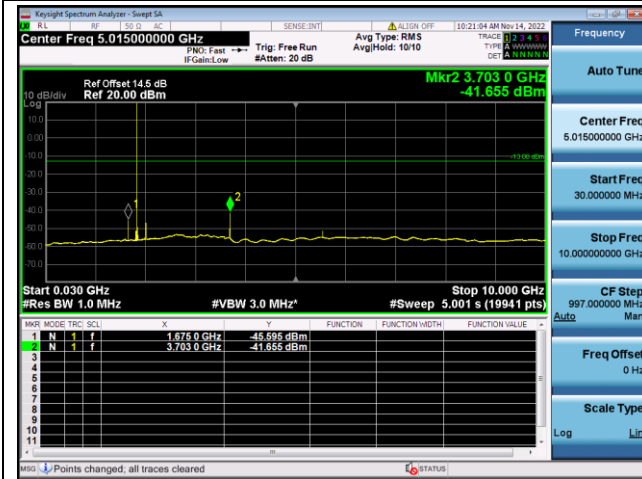

LTE FDD Band 25, Nominal Bandwidth: 10MHz, 1RB#0

QPSK Low channel-30MHz~10GHz

QPSK Low channel-10GHz~20GHz

QPSK Middle channel-30MHz~10GHz

QPSK Middle channel-10GHz~20GHz

QPSK High channel-30MHz~10GHz

QPSK High channel-10GHz~20GHz

LTE FDD Band 25, Nominal Bandwidth: 15MHz, 1RB#0

QPSK Low channel-30MHz~10GHz

QPSK Low channel-10GHz~20GHz

QPSK Middle channel-30MHz~10GHz

QPSK Middle channel-10GHz~20GHz

QPSK High channel-30MHz~10GHz

QPSK High channel-10GHz~20GHz

LTE FDD Band 25, Nominal Bandwidth: 20MHz, 1RB#0

QPSK Low channel-30MHz~10GHz

QPSK Low channel-10GHz~20GHz

QPSK Middle channel-30MHz~10GHz

QPSK Middle channel-10GHz~20GHz

QPSK High channel-30MHz~10GHz

QPSK High channel-10GHz~20GHz

Note: All modes have been tested and we found QPSK modulation, 1 RB#0 test mode has the worst test result. Only record the worst test result.

LTE FDD Band 26a, Nominal Bandwidth: 1.4MHz, 1RB#0

QPSK Low channel-30MHz~10GHz