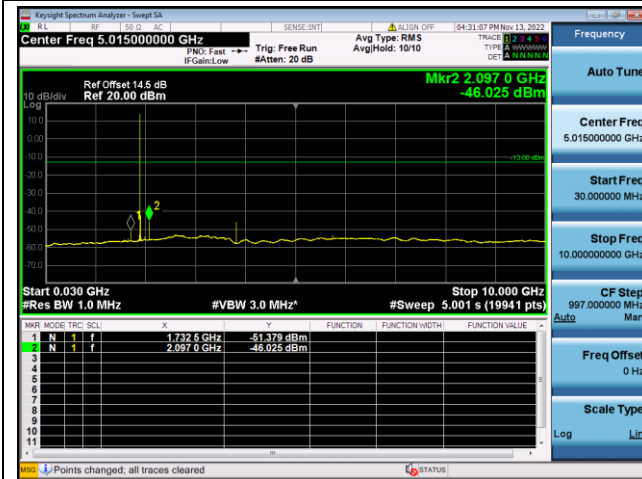

LTE FDD Band 25, Nominal Bandwidth: 1.4MHz, 1RB#0

QPSK Low channel-30MHz~10GHz

QPSK Low channel-10GHz~20GHz

QPSK Middle channel-30MHz~10GHz

QPSK Middle channel-10GHz~20GHz

QPSK High channel-30MHz~10GHz

QPSK High channel-10GHz~20GHz

LTE FDD Band 25, Nominal Bandwidth: 3.0MHz, 1RB#0

QPSK Low channel-30MHz~10GHz

QPSK Low channel-10GHz~20GHz

QPSK Middle channel-30MHz~10GHz

QPSK Middle channel-10GHz~20GHz

QPSK High channel-30MHz~10GHz

QPSK High channel-10GHz~20GHz

LTE FDD Band 25, Nominal Bandwidth: 5.0MHz, 1RB#0

QPSK Low channel-30MHz~10GHz

QPSK Low channel-10GHz~20GHz

QPSK Middle channel-30MHz~10GHz

QPSK Middle channel-10GHz~20GHz

QPSK High channel-30MHz~10GHz

QPSK High channel-10GHz~20GHz