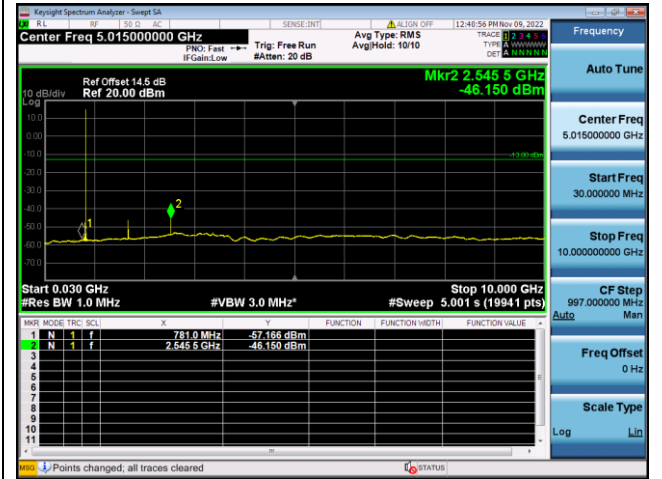

QPSK Low channel-30MHz~10GHz

QPSK High channel-30MHz~10GHz

QPSK Middle channel-30MHz~10GHz

LTE FDD Band 26a, Nominal Bandwidth: 10MHz, 1RB#0

QPSK Middle channel-30MHz~10GHz

LTE FDD Band 26b, Nominal Bandwidth: 1.4MHz, 1RB#0

QPSK Low channel-30MHz~10GHz

QPSK High channel-30MHz~10GHz

QPSK Middle channel-30MHz~10GHz

LTE FDD Band 26b, Nominal Bandwidth: 3.0MHz, 1RB#0

QPSK Low channel-30MHz~10GHz

QPSK High channel-30MHz~10GHz

QPSK Middle channel-30MHz~10GHz

LTE FDD Band 26b, Nominal Bandwidth: 5.0MHz, 1RB#0

QPSK Low channel-30MHz~10GHz

QPSK High channel-30MHz~10GHz

QPSK Middle channel-30MHz~10GHz

LTE FDD Band 26b, Nominal Bandwidth: 10MHz, 1RB#0

QPSK Low channel-30MHz~10GHz