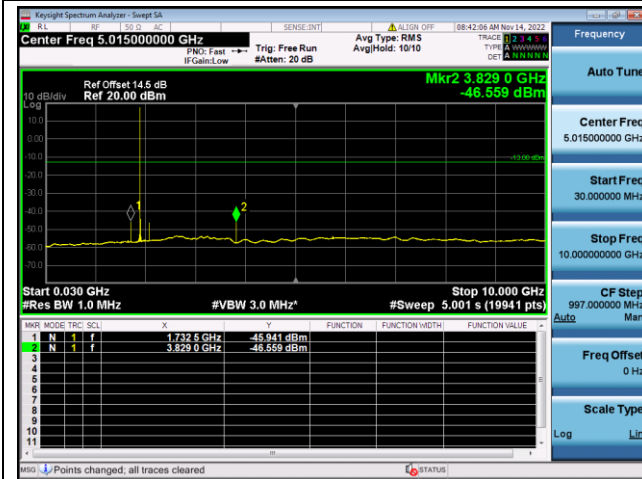

LTE FDD Band 25, Nominal Bandwidth: 1.4MHz, 1RB#0

QPSK Low channel-30MHz~10GHz

QPSK Low channel-10GHz~20GHz

QPSK Middle channel-30MHz~10GHz

QPSK Middle channel-10GHz~20GHz

QPSK High channel-30MHz~10GHz

QPSK High channel-10GHz~20GHz

LTE FDD Band 25, Nominal Bandwidth: 3.0MHz, 1RB#0

QPSK Low channel-30MHz~10GHz

QPSK Low channel-10GHz~20GHz

QPSK Middle channel-30MHz~10GHz

QPSK Middle channel-10GHz~20GHz

QPSK High channel-30MHz~10GHz

QPSK High channel-10GHz~20GHz

LTE FDD Band 25, Nominal Bandwidth: 5.0MHz, 1RB#0

QPSK Low channel-30MHz~10GHz

QPSK Low channel-10GHz~20GHz

QPSK Middle channel-30MHz~10GHz

QPSK Middle channel-10GHz~20GHz

QPSK High channel-30MHz~10GHz

QPSK High channel-10GHz~20GHz

LTE FDD Band 25, Nominal Bandwidth: 10MHz, 1RB#0

QPSK Low channel-30MHz~10GHz

QPSK Low channel-10GHz~20GHz

QPSK Middle channel-30MHz~10GHz

QPSK Middle channel-10GHz~20GHz

QPSK High channel-30MHz~10GHz

QPSK High channel-10GHz~20GHz