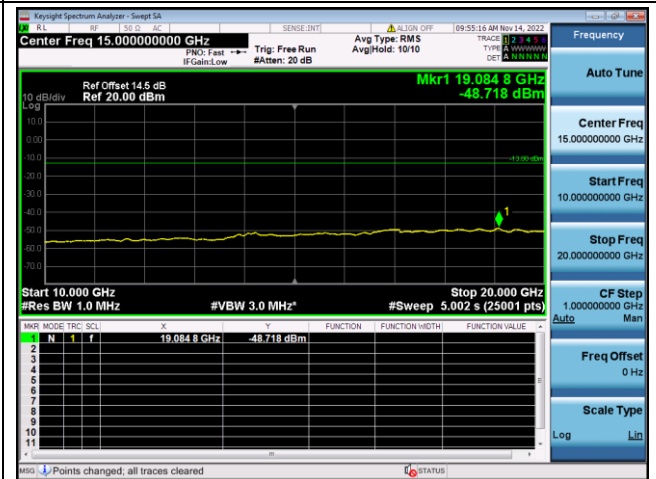

LTE FDD Band 25, Nominal Bandwidth: 10MHz, 1RB#0

QPSK Low channel-30MHz~10GHz

QPSK Low channel-10GHz~20GHz

QPSK Middle channel-30MHz~10GHz

QPSK Middle channel-10GHz~20GHz

QPSK High channel-30MHz~10GHz

QPSK High channel-10GHz~20GHz

LTE FDD Band 25, Nominal Bandwidth: 15MHz, 1RB#0

QPSK Low channel-30MHz~10GHz

QPSK Low channel-10GHz~20GHz

QPSK Middle channel-30MHz~10GHz

QPSK Middle channel-10GHz~20GHz

QPSK High channel-30MHz~10GHz

QPSK High channel-10GHz~20GHz

LTE FDD Band 25, Nominal Bandwidth: 20MHz, 1RB#0

QPSK Low channel-30MHz~10GHz

QPSK Low channel-10GHz~20GHz

QPSK Middle channel-30MHz~10GHz

QPSK Middle channel-10GHz~20GHz

QPSK High channel-30MHz~10GHz

QPSK High channel-10GHz~20GHz

Note: All modes have been tested and we found QPSK modulation, 1 RB#0 test mode has the worst test result. Only record the worst test result.

LTE FDD Band 26a, Nominal Bandwidth: 1.4MHz, 1RB#0

QPSK Low channel-30MHz~10GHz