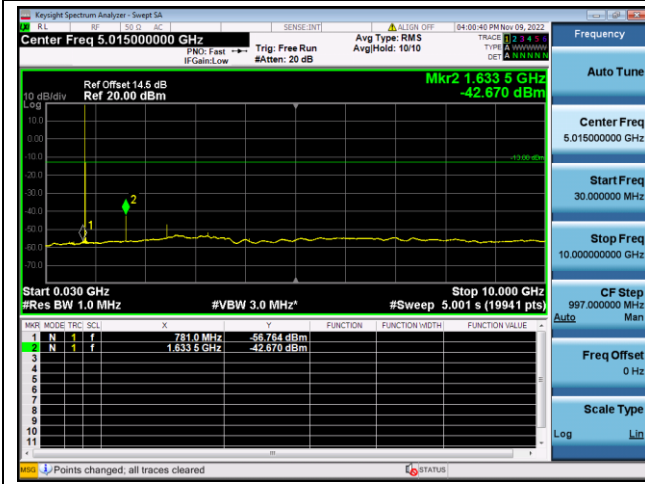

Note: All modes have been tested and we found QPSK modulation, 1 RB#0 test mode has the worst test result. Only record the worst test result.

LTE FDD Band 26a, Nominal Bandwidth: 1.4MHz, 1RB#0

QPSK Low channel-30MHz~10GHz

QPSK High channel-30MHz~10GHz

QPSK Middle channel-30MHz~10GHz

LTE FDD Band 26a, Nominal Bandwidth: 3.0MHz, 1RB#0

QPSK Low channel-30MHz~10GHz

QPSK High channel-30MHz~10GHz

QPSK Middle channel-30MHz~10GHz

LTE FDD Band 26a, Nominal Bandwidth: 5.0MHz, 1RB#0

QPSK Low channel-30MHz~10GHz

QPSK High channel-30MHz~10GHz

QPSK Middle channel-30MHz~10GHz

LTE FDD Band 26a, Nominal Bandwidth: 10MHz, 1RB#0

QPSK Middle channel-30MHz~10GHz

LTE FDD Band 26b, Nominal Bandwidth: 1.4MHz, 1RB#0