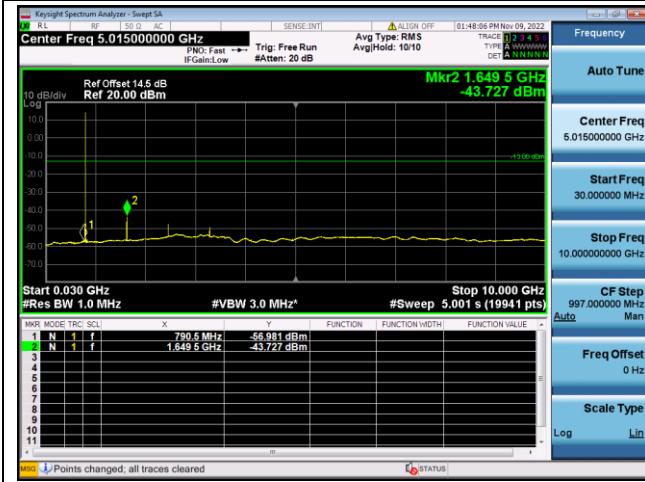

QPSK Low channel-30MHz~10GHz

QPSK High channel-30MHz~10GHz

QPSK Middle channel-30MHz~10GHz

LTE FDD Band 26b, Nominal Bandwidth: 3.0MHz, 1RB#0

QPSK Low channel-30MHz~10GHz

QPSK High channel-30MHz~10GHz

QPSK Middle channel-30MHz~10GHz

LTE FDD Band 26b, Nominal Bandwidth: 5.0MHz, 1RB#0

QPSK Low channel-30MHz~10GHz

QPSK High channel-30MHz~10GHz

QPSK Middle channel-30MHz~10GHz

LTE FDD Band 26b, Nominal Bandwidth: 10MHz, 1RB#0

QPSK Low channel-30MHz~10GHz