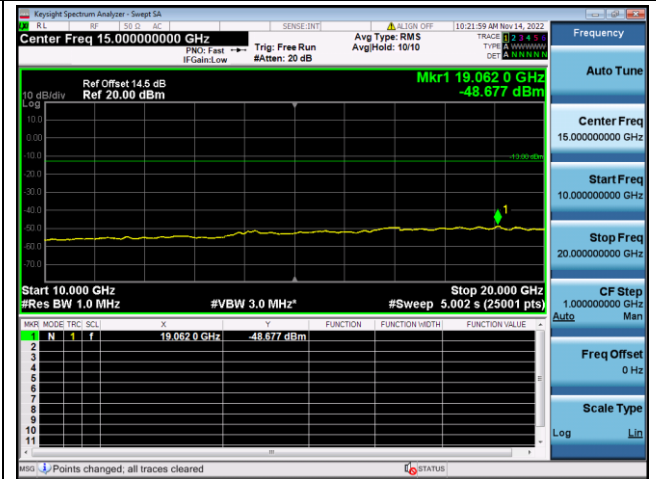

LTE FDD Band 25, Nominal Bandwidth: 10MHz, 1RB#0

QPSK Low channel-30MHz~10GHz

QPSK Low channel-10GHz~20GHz

QPSK Middle channel-30MHz~10GHz

QPSK Middle channel-10GHz~20GHz

QPSK High channel-30MHz~10GHz

QPSK High channel-10GHz~20GHz

LTE FDD Band 25, Nominal Bandwidth: 15MHz, 1RB#0

QPSK Low channel-30MHz~10GHz

QPSK Low channel-10GHz~20GHz

QPSK Middle channel-30MHz~10GHz

QPSK Middle channel-10GHz~20GHz

QPSK High channel-30MHz~10GHz

QPSK High channel-10GHz~20GHz

LTE FDD Band 25, Nominal Bandwidth: 20MHz, 1RB#0

QPSK Low channel-30MHz~10GHz

QPSK Low channel-10GHz~20GHz

QPSK Middle channel-30MHz~10GHz

QPSK Middle channel-10GHz~20GHz

QPSK High channel-30MHz~10GHz

QPSK High channel-10GHz~20GHz

Note: All modes have been tested and we found QPSK modulation, 1 RB#0 test mode has the worst test result. Only record the worst test result.

LTE FDD Band 26a, Nominal Bandwidth: 1.4MHz, 1RB#0

QPSK Low channel-30MHz~10GHz