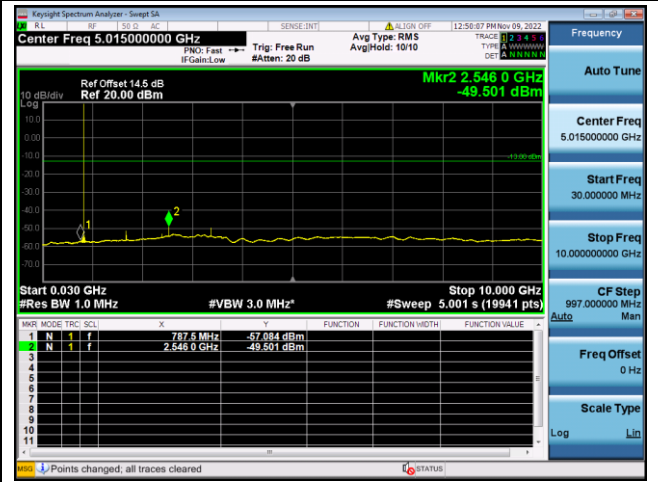

QPSK Low channel-30MHz~10GHz

QPSK High channel-30MHz~10GHz

QPSK Middle channel-30MHz~10GHz

LTE FDD Band 26a, Nominal Bandwidth: 10MHz, 1RB#0

QPSK Middle channel-30MHz~10GHz

LTE FDD Band 26b, Nominal Bandwidth: 1.4MHz, 1RB#0

QPSK Low channel-30MHz~10GHz

QPSK High channel-30MHz~10GHz

QPSK Middle channel-30MHz~10GHz

LTE FDD Band 26b, Nominal Bandwidth: 3.0MHz, 1RB#0

QPSK Low channel-30MHz~10GHz

QPSK High channel-30MHz~10GHz

QPSK Middle channel-30MHz~10GHz

LTE FDD Band 26b, Nominal Bandwidth: 5.0MHz, 1RB#0

QPSK Low channel-30MHz~10GHz

QPSK High channel-30MHz~10GHz

QPSK Middle channel-30MHz~10GHz

LTE FDD Band 26b, Nominal Bandwidth: 10MHz, 1RB#0

QPSK Low channel-30MHz~10GHz