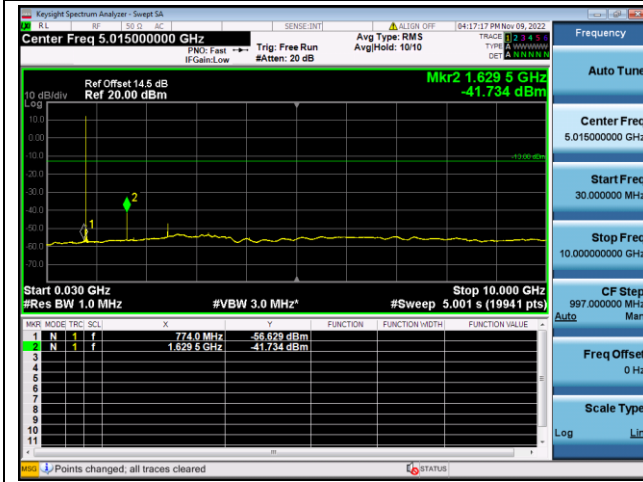

QPSK High channel-30MHz~10GHz

QPSK Middle channel-30MHz~10GHz

LTE FDD Band 26a, Nominal Bandwidth: 3.0MHz, 1RB#0

QPSK Low channel-30MHz~10GHz

QPSK High channel-30MHz~10GHz

QPSK Middle channel-30MHz~10GHz

LTE FDD Band 26a, Nominal Bandwidth: 5.0MHz, 1RB#0

QPSK Low channel-30MHz~10GHz

QPSK High channel-30MHz~10GHz

QPSK Middle channel-30MHz~10GHz

LTE FDD Band 26a, Nominal Bandwidth: 10MHz, 1RB#0

QPSK Middle channel-30MHz~10GHz

LTE FDD Band 26b, Nominal Bandwidth: 1.4MHz, 1RB#0

QPSK Low channel-30MHz~10GHz

QPSK High channel-30MHz~10GHz

QPSK Middle channel-30MHz~10GHz

LTE FDD Band 26b, Nominal Bandwidth: 3.0MHz, 1RB#0

QPSK Low channel-30MHz~10GHz

QPSK High channel-30MHz~10GHz

QPSK Middle channel-30MHz~10GHz