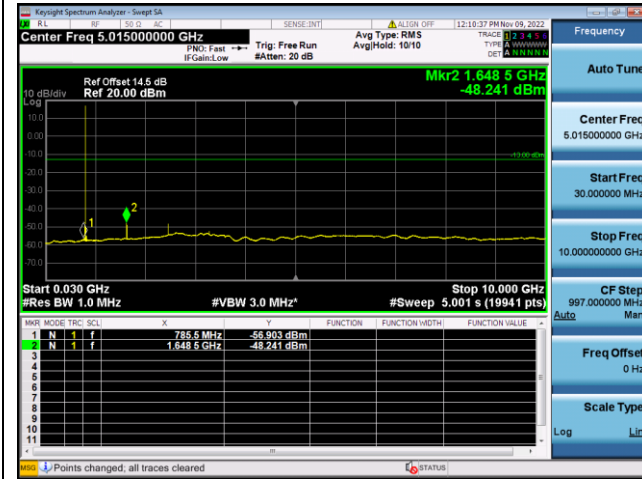

QPSK High channel-30MHz~10GHz

QPSK Middle channel-30MHz~10GHz

LTE FDD Band 26a, Nominal Bandwidth: 3.0MHz, 1RB#0

QPSK Low channel-30MHz~10GHz

QPSK High channel-30MHz~10GHz

QPSK Middle channel-30MHz~10GHz

LTE FDD Band 26a, Nominal Bandwidth: 5.0MHz, 1RB#0

QPSK Low channel-30MHz~10GHz

QPSK High channel-30MHz~10GHz

QPSK Middle channel-30MHz~10GHz

LTE FDD Band 26a, Nominal Bandwidth: 10MHz, 1RB#0

QPSK Middle channel-30MHz~10GHz

LTE FDD Band 26b, Nominal Bandwidth: 1.4MHz, 1RB#0

QPSK Low channel-30MHz~10GHz

QPSK High channel-30MHz~10GHz

QPSK Middle channel-30MHz~10GHz

LTE FDD Band 26b, Nominal Bandwidth: 3.0MHz, 1RB#0

QPSK Low channel-30MHz~10GHz

QPSK High channel-30MHz~10GHz

QPSK Middle channel-30MHz~10GHz