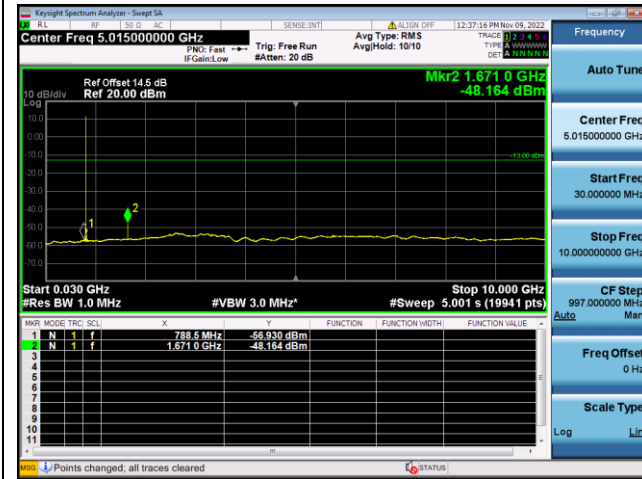

QPSK Low channel-30MHz~10GHz

QPSK High channel-30MHz~10GHz

QPSK Middle channel-30MHz~10GHz

LTE FDD Band 26a, Nominal Bandwidth: 10MHz, 1RB#0

QPSK Middle channel-30MHz~10GHz

LTE FDD Band 26b, Nominal Bandwidth: 1.4MHz, 1RB#0

QPSK Low channel-30MHz~10GHz

QPSK High channel-30MHz~10GHz

QPSK Middle channel-30MHz~10GHz

LTE FDD Band 26b, Nominal Bandwidth: 3.0MHz, 1RB#0

QPSK Low channel-30MHz~10GHz

QPSK High channel-30MHz~10GHz

QPSK Middle channel-30MHz~10GHz

LTE FDD Band 26b, Nominal Bandwidth: 5.0MHz, 1RB#0

QPSK Low channel-30MHz~10GHz

QPSK High channel-30MHz~10GHz

QPSK Middle channel-30MHz~10GHz

LTE FDD Band 26b, Nominal Bandwidth: 10MHz, 1RB#0

QPSK Low channel-30MHz~10GHz