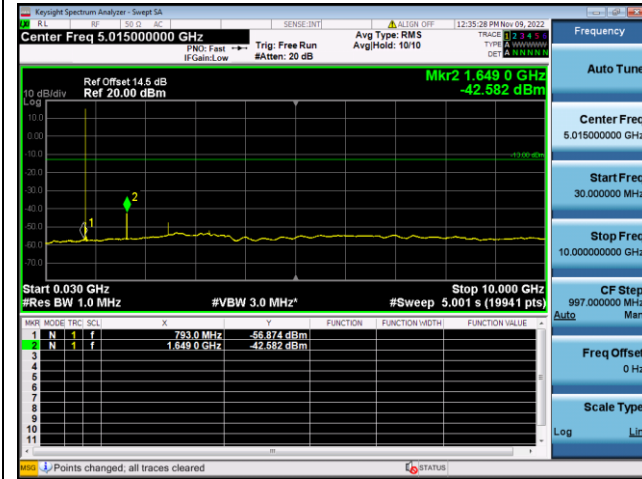

QPSK Low channel-30MHz~10GHz

QPSK High channel-30MHz~10GHz

QPSK Middle channel-30MHz~10GHz

LTE FDD Band 26a, Nominal Bandwidth: 10MHz, 1RB#0

QPSK Middle channel-30MHz~10GHz

LTE FDD Band 26b, Nominal Bandwidth: 1.4MHz, 1RB#0

QPSK Low channel-30MHz~10GHz

QPSK High channel-30MHz~10GHz

QPSK Middle channel-30MHz~10GHz

LTE FDD Band 26b, Nominal Bandwidth: 3.0MHz, 1RB#0

QPSK Low channel-30MHz~10GHz

QPSK High channel-30MHz~10GHz

QPSK Middle channel-30MHz~10GHz

LTE FDD Band 26b, Nominal Bandwidth: 5.0MHz, 1RB#0

QPSK Low channel-30MHz~10GHz

QPSK High channel-30MHz~10GHz

QPSK Middle channel-30MHz~10GHz

LTE FDD Band 26b, Nominal Bandwidth: 10MHz, 1RB#0

QPSK Low channel-30MHz~10GHz