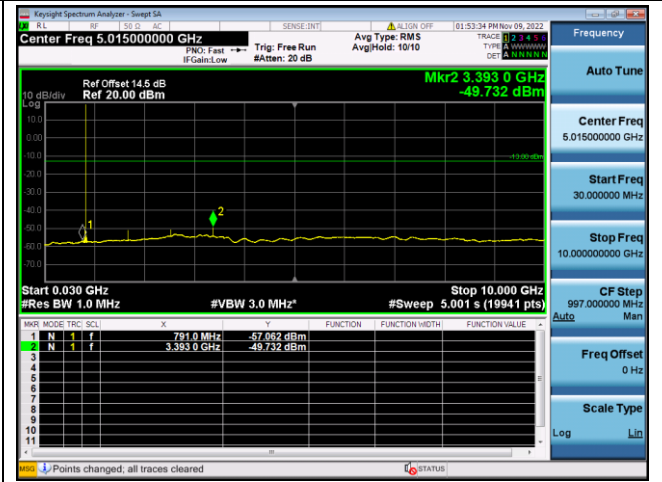

QPSK High channel-30MHz~10GHz