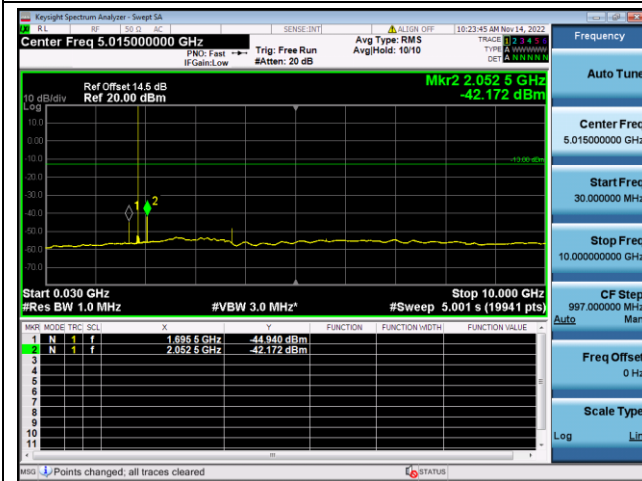

LTE FDD Band 25, Nominal Bandwidth: 15MHz, 1RB#0

QPSK Low channel-30MHz~10GHz

QPSK Low channel-10GHz~20GHz

QPSK Middle channel-30MHz~10GHz

QPSK Middle channel-10GHz~20GHz

QPSK High channel-30MHz~10GHz

QPSK High channel-10GHz~20GHz

LTE FDD Band 25, Nominal Bandwidth: 20MHz, 1RB#0

QPSK Low channel-30MHz~10GHz

QPSK Low channel-10GHz~20GHz

QPSK Middle channel-30MHz~10GHz

QPSK Middle channel-10GHz~20GHz

QPSK High channel-30MHz~10GHz

QPSK High channel-10GHz~20GHz

Note: All modes have been tested and we found QPSK modulation, 1 RB#0 test mode has the worst test result. Only record the worst test result.

LTE FDD Band 26a, Nominal Bandwidth: 1.4MHz, 1RB#0

QPSK Low channel-30MHz~10GHz