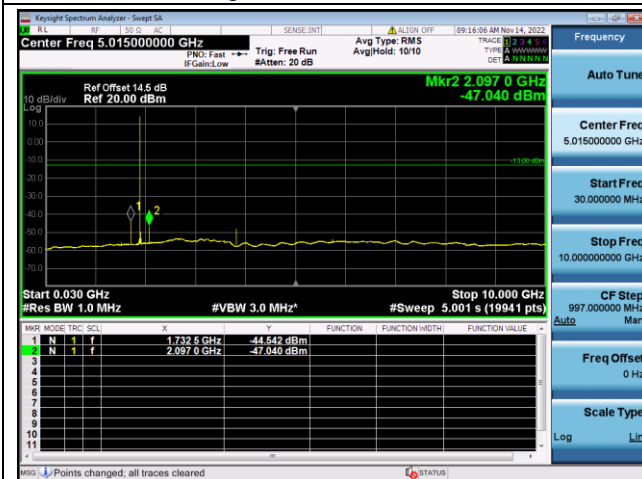

LTE FDD Band 25, Nominal Bandwidth: 3.0MHz, 1RB#0

QPSK Low channel-30MHz~10GHz

QPSK Low channel-10GHz~20GHz

QPSK Middle channel-30MHz~10GHz

QPSK Middle channel-10GHz~20GHz

QPSK High channel-30MHz~10GHz

QPSK High channel-10GHz~20GHz

LTE FDD Band 25, Nominal Bandwidth: 5.0MHz, 1RB#0

QPSK Low channel-30MHz~10GHz

QPSK Low channel-10GHz~20GHz

QPSK Middle channel-30MHz~10GHz

QPSK Middle channel-10GHz~20GHz

QPSK High channel-30MHz~10GHz

QPSK High channel-10GHz~20GHz

LTE FDD Band 25, Nominal Bandwidth: 10MHz, 1RB#0

QPSK Low channel-30MHz~10GHz

QPSK Low channel-10GHz~20GHz

QPSK Middle channel-30MHz~10GHz

QPSK Middle channel-10GHz~20GHz

QPSK High channel-30MHz~10GHz

QPSK High channel-10GHz~20GHz

LTE FDD Band 25, Nominal Bandwidth: 15MHz, 1RB#0

QPSK Low channel-30MHz~10GHz

QPSK Low channel-10GHz~20GHz

QPSK Middle channel-30MHz~10GHz

QPSK Middle channel-10GHz~20GHz

QPSK High channel-30MHz~10GHz

QPSK High channel-10GHz~20GHz