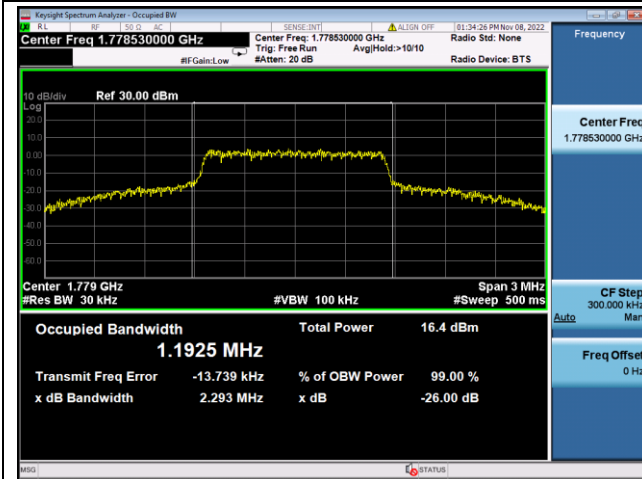

QPSK Low channel

16QAM Low channel

QPSK Middle channel

16QAM Middle channel

QPSK High channel

16QAM High channel

LTE Band 66, Nominal Bandwidth: 10MHz, OBW & 26dB Bandwidth

QPSK Low channel

16QAM Low channel

QPSK Middle channel

16QAM Middle channel

QPSK High channel

16QAM High channel

LTE Band 66, Nominal Bandwidth: 15MHz, OBW & 26dB Bandwidth

QPSK Low channel

16QAM Low channel

QPSK Middle channel

16QAM Middle channel

QPSK High channel

16QAM High channel

LTE Band 66, Nominal Bandwidth: 20MHz, OBW & 26dB Bandwidth

QPSK Low channel

16QAM Low channel

QPSK Middle channel