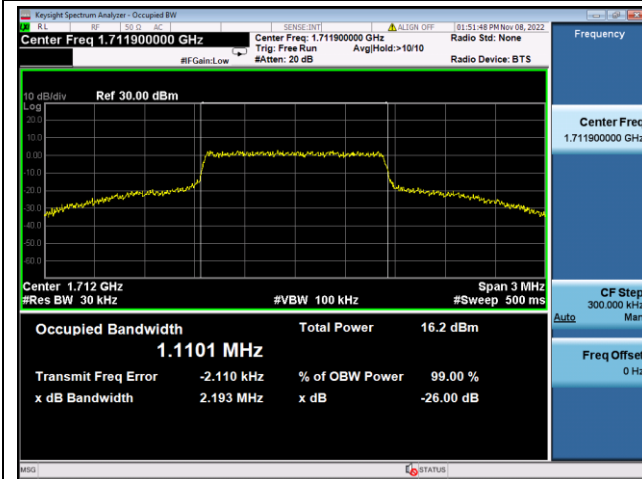

16QAM Low channel

QPSK Middle channel

16QAM Middle channel

QPSK High channel

16QAM High channel

LTE Band 66, Nominal Bandwidth: 15MHz, OBW & 26dB Bandwidth

QPSK Low channel

16QAM Low channel

QPSK Middle channel

16QAM Middle channel

QPSK High channel

16QAM High channel

LTE Band 66, Nominal Bandwidth: 20MHz, OBW & 26dB Bandwidth

QPSK Low channel

16QAM Low channel

QPSK Middle channel

16QAM Middle channel

QPSK High channel

16QAM High channel

LTE Band 85					
Nominal Bandwidth	Modulation	Test Item	Test result(MHz)		
			LCH	MCH	HCH
5.0 MHz	QPSK	OBW	1.0936	1.0876	1.0909
		26dB bandwidth	1.471	1.504	1.385
	16QAM	OBW	0.91663	0.92339	0.91866
		26dB bandwidth	1.333	1.628	1.561
Nominal Bandwidth	Modulation	Test Item	Test result(MHz)		
10.0 MHz	QPSK	OBW	1.0919	1.0931	1.0941
		26dB bandwidth	1.398	1.447	1.348
	16QAM	OBW	0.93783	0.94705	0.93876
		26dB bandwidth	1.866	1.863	1.797