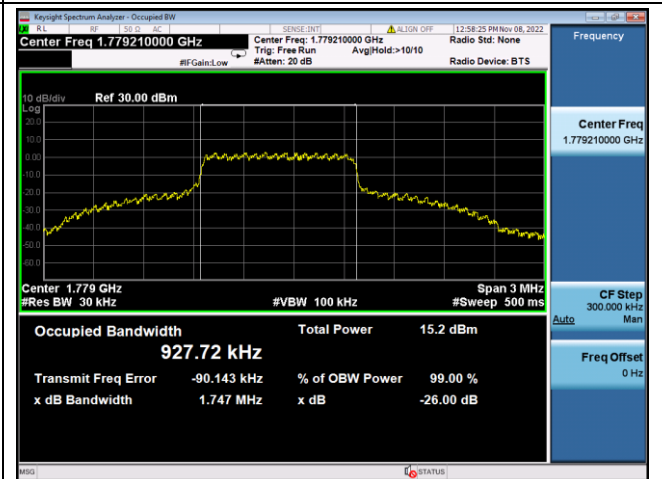

LTE Band 66, Nominal Bandwidth: 3.0MHz, OBW & 26dB Bandwidth

QPSK Low channel

16QAM Low channel

QPSK Middle channel

16QAM Middle channel

QPSK High channel

16QAM High channel

LTE Band 66, Nominal Bandwidth: 5MHz, OBW & 26dB Bandwidth

QPSK Low channel

16QAM Low channel

QPSK Middle channel

16QAM Middle channel

QPSK High channel

16QAM High channel

LTE Band 66, Nominal Bandwidth: 10MHz, OBW & 26dB Bandwidth

QPSK Low channel

16QAM Low channel

QPSK Middle channel

16QAM Middle channel

QPSK High channel

16QAM High channel

LTE Band 66, Nominal Bandwidth: 15MHz, OBW & 26dB Bandwidth

QPSK Low channel

16QAM Low channel