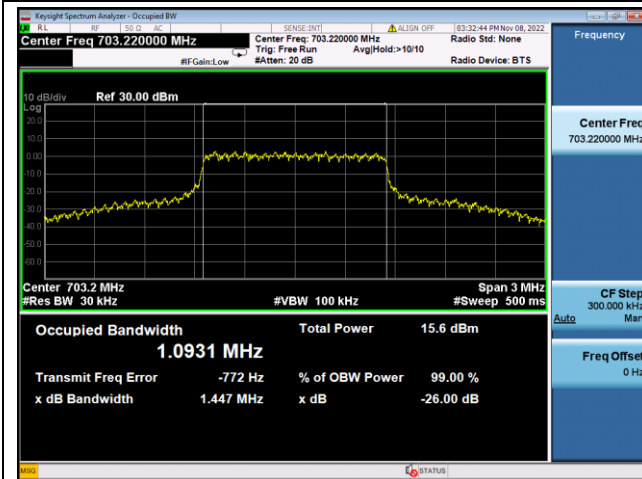

QPSK Middle channel