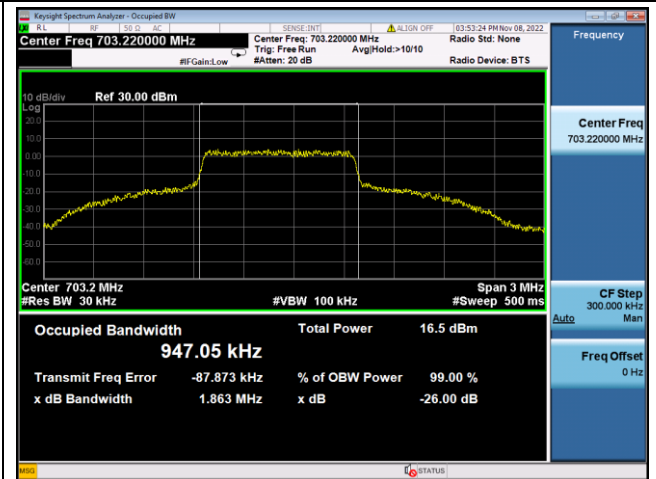

16QAM Middle channel