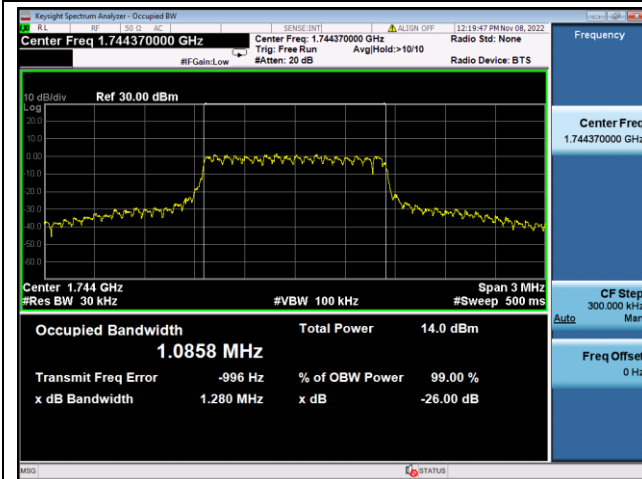

LTE Band 66, Nominal Bandwidth: 3.0MHz, OBW & 26dB Bandwidth

QPSK Low channel

16QAM Low channel

QPSK Middle channel

16QAM Middle channel

QPSK High channel

16QAM High channel

LTE Band 66, Nominal Bandwidth: 5MHz, OBW & 26dB Bandwidth

QPSK Low channel

16QAM Low channel

QPSK Middle channel

16QAM Middle channel

QPSK High channel

16QAM High channel

LTE Band 66, Nominal Bandwidth: 10MHz, OBW & 26dB Bandwidth

QPSK Low channel

16QAM Low channel

QPSK Middle channel

16QAM Middle channel

QPSK High channel

16QAM High channel

LTE Band 66, Nominal Bandwidth: 15MHz, OBW & 26dB Bandwidth

QPSK Low channel

16QAM Low channel