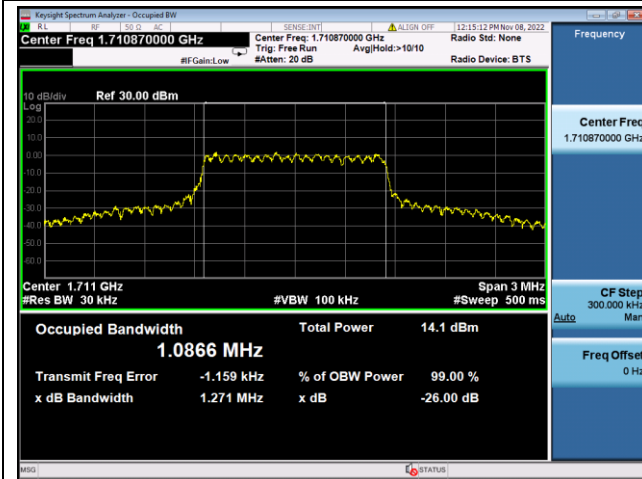

LTE Band 66, Nominal Bandwidth: 3.0MHz, OBW & 26dB Bandwidth

QPSK Low channel

16QAM Low channel

QPSK Middle channel

16QAM Middle channel

QPSK High channel

16QAM High channel

LTE Band 66, Nominal Bandwidth: 5MHz, OBW & 26dB Bandwidth

QPSK Low channel

16QAM Low channel

QPSK Middle channel

16QAM Middle channel

QPSK High channel

16QAM High channel

LTE Band 66, Nominal Bandwidth: 10MHz, OBW & 26dB Bandwidth

QPSK Low channel

16QAM Low channel

QPSK Middle channel

16QAM Middle channel

QPSK High channel

16QAM High channel

LTE Band 66, Nominal Bandwidth: 15MHz, OBW & 26dB Bandwidth

QPSK Low channel

16QAM Low channel