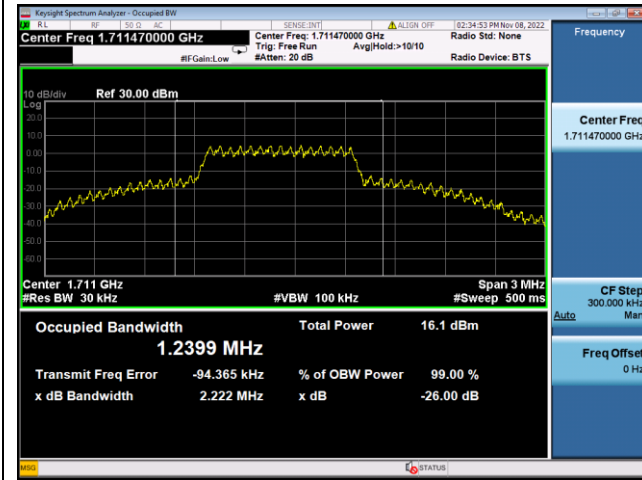

QPSK Low channel

16QAM Low channel

QPSK Middle channel

16QAM Middle channel

QPSK High channel

16QAM High channel

LTE Band 66, Nominal Bandwidth: 10MHz, OBW & 26dB Bandwidth

QPSK Low channel

16QAM Low channel

QPSK Middle channel

16QAM Middle channel

QPSK High channel

16QAM High channel

LTE Band 66, Nominal Bandwidth: 15MHz, OBW & 26dB Bandwidth

QPSK Low channel

16QAM Low channel

QPSK Middle channel

16QAM Middle channel

QPSK High channel

16QAM High channel

LTE Band 66, Nominal Bandwidth: 20MHz, OBW & 26dB Bandwidth

QPSK Low channel

16QAM Low channel

QPSK Middle channel