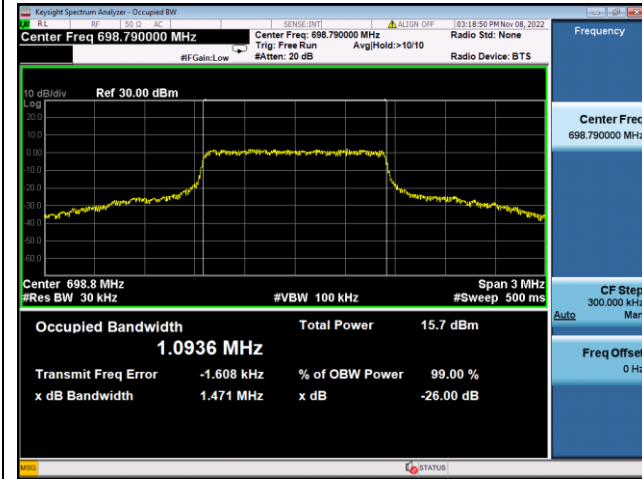

QPSK Middle channel

16QAM Middle channel

QPSK High channel

16QAM High channel

LTE Band 66, Nominal Bandwidth: 20MHz, OBW & 26dB Bandwidth

QPSK Low channel

16QAM Low channel

QPSK Middle channel

16QAM Middle channel

QPSK High channel

16QAM High channel

LTE Band 85					
Nominal Bandwidth	Modulation	Test Item	Test result(MHz)		
			LCH	MCH	HCH
5.0 MHz	QPSK	OBW	1.0936	1.0876	1.0909
		26dB bandwidth	1.471	1.504	1.385
	16QAM	OBW	0.91663	0.92339	0.91866
		26dB bandwidth	1.333	1.628	1.561
Nominal Bandwidth	Modulation	Test Item	Test result(MHz)		
10.0 MHz	QPSK	OBW	1.0919	1.0931	1.0941
		26dB bandwidth	1.398	1.447	1.348
	16QAM	OBW	0.93783	0.94705	0.93876
		26dB bandwidth	1.866	1.863	1.797

LTE Band 85, Nominal Bandwidth: 5MHz, OBW & 26dB Bandwidth

QPSK Low channel

16QAM Low channel

QPSK Middle channel

16QAM Middle channel

QPSK High channel

16QAM High channel

LTE Band 85, Nominal Bandwidth: 10MHz, OBW & 26dB Bandwidth