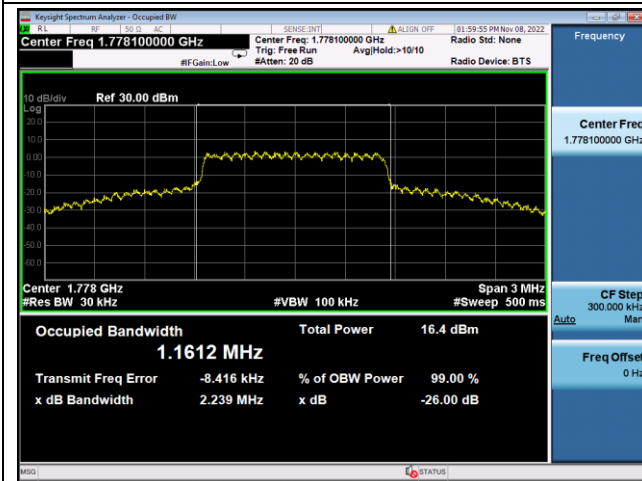

16QAM Low channel

QPSK Middle channel

16QAM Middle channel

QPSK High channel

16QAM High channel

LTE Band 66, Nominal Bandwidth: 15MHz, OBW & 26dB Bandwidth

QPSK Low channel

16QAM Low channel

QPSK Middle channel

16QAM Middle channel

QPSK High channel

16QAM High channel

LTE Band 66, Nominal Bandwidth: 20MHz, OBW & 26dB Bandwidth

QPSK Low channel

16QAM Low channel

QPSK Middle channel

16QAM Middle channel

QPSK High channel

16QAM High channel

LTE Band 85					
Nominal Bandwidth	Modulation	Test Item	Test result(MHz)		
			LCH	MCH	HCH
5.0 MHz	QPSK	OBW	1.0936	1.0876	1.0909
		26dB bandwidth	1.471	1.504	1.385
	16QAM	OBW	0.91663	0.92339	0.91866
		26dB bandwidth	1.333	1.628	1.561
Nominal Bandwidth	Modulation	Test Item	Test result(MHz)		
10.0 MHz	QPSK	OBW	1.0919	1.0931	1.0941
		26dB bandwidth	1.398	1.447	1.348
	16QAM	OBW	0.93783	0.94705	0.93876
		26dB bandwidth	1.866	1.863	1.797