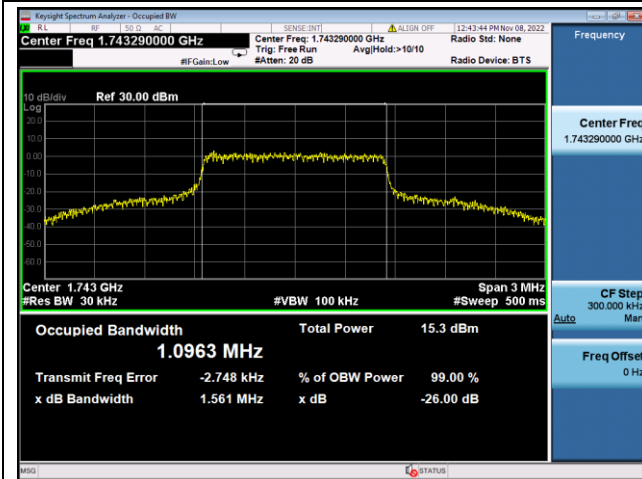

LTE Band 66, Nominal Bandwidth: 3.0MHz, OBW & 26dB Bandwidth

QPSK Low channel

16QAM Low channel

QPSK Middle channel

16QAM Middle channel

QPSK High channel

16QAM High channel

LTE Band 66, Nominal Bandwidth: 5MHz, OBW & 26dB Bandwidth

QPSK Low channel

16QAM Low channel

QPSK Middle channel

16QAM Middle channel

QPSK High channel

16QAM High channel

LTE Band 66, Nominal Bandwidth: 10MHz, OBW & 26dB Bandwidth

QPSK Low channel

16QAM Low channel

QPSK Middle channel

16QAM Middle channel

QPSK High channel

16QAM High channel

LTE Band 66, Nominal Bandwidth: 15MHz, OBW & 26dB Bandwidth

QPSK Low channel

16QAM Low channel