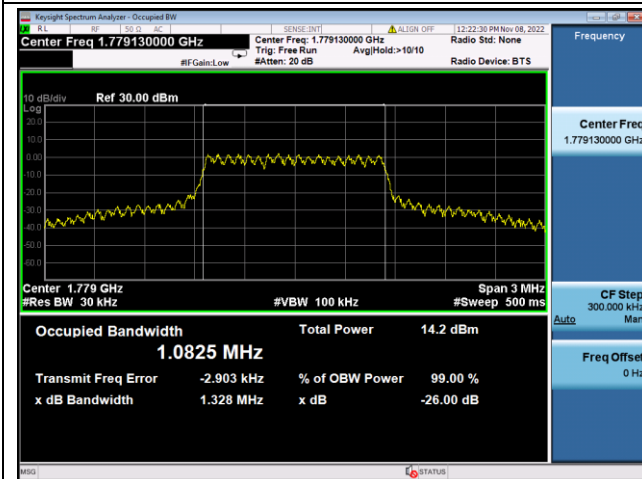

LTE Band 66, Nominal Bandwidth: 3.0MHz, OBW & 26dB Bandwidth

QPSK Low channel

16QAM Low channel

QPSK Middle channel

16QAM Middle channel

QPSK High channel

16QAM High channel

LTE Band 66, Nominal Bandwidth: 5MHz, OBW & 26dB Bandwidth

QPSK Low channel

16QAM Low channel

QPSK Middle channel

16QAM Middle channel

QPSK High channel

16QAM High channel

LTE Band 66, Nominal Bandwidth: 10MHz, OBW & 26dB Bandwidth

QPSK Low channel

16QAM Low channel

QPSK Middle channel

16QAM Middle channel

QPSK High channel

16QAM High channel

LTE Band 66, Nominal Bandwidth: 15MHz, OBW & 26dB Bandwidth

QPSK Low channel

16QAM Low channel