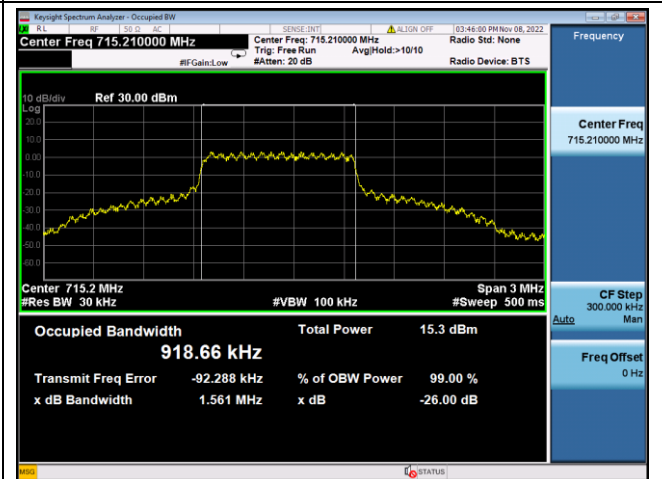

16QAM Middle channel

QPSK High channel

16QAM High channel

LTE Band 85					
Nominal Bandwidth	Modulation	Test Item	Test result(MHz)		
			LCH	MCH	HCH
5.0 MHz	QPSK	OBW	1.0936	1.0876	1.0909
		26dB bandwidth	1.471	1.504	1.385
	16QAM	OBW	0.91663	0.92339	0.91866
		26dB bandwidth	1.333	1.628	1.561
Nominal Bandwidth	Modulation	Test Item	Test result(MHz)		
10.0 MHz	QPSK	OBW	1.0919	1.0931	1.0941
		26dB bandwidth	1.398	1.447	1.348
	16QAM	OBW	0.93783	0.94705	0.93876
		26dB bandwidth	1.866	1.863	1.797

LTE Band 85, Nominal Bandwidth: 5MHz, OBW & 26dB Bandwidth

QPSK Low channel

16QAM Low channel

QPSK Middle channel

16QAM Middle channel

QPSK High channel

16QAM High channel

LTE Band 85, Nominal Bandwidth: 10MHz, OBW & 26dB Bandwidth