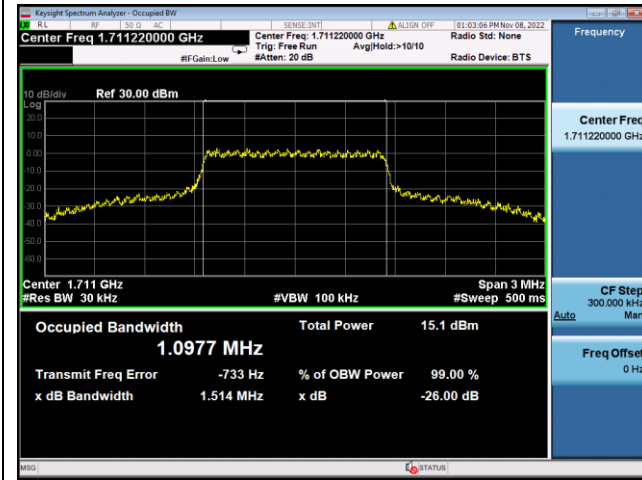

LTE Band 66, Nominal Bandwidth: 3.0MHz, OBW & 26dB Bandwidth

QPSK Low channel

16QAM Low channel

QPSK Middle channel

16QAM Middle channel

QPSK High channel

16QAM High channel

LTE Band 66, Nominal Bandwidth: 5MHz, OBW & 26dB Bandwidth

QPSK Low channel

16QAM Low channel

QPSK Middle channel

16QAM Middle channel

QPSK High channel

16QAM High channel

LTE Band 66, Nominal Bandwidth: 10MHz, OBW & 26dB Bandwidth

QPSK Low channel

16QAM Low channel

QPSK Middle channel

16QAM Middle channel

QPSK High channel

16QAM High channel

LTE Band 66, Nominal Bandwidth: 15MHz, OBW & 26dB Bandwidth

QPSK Low channel

16QAM Low channel