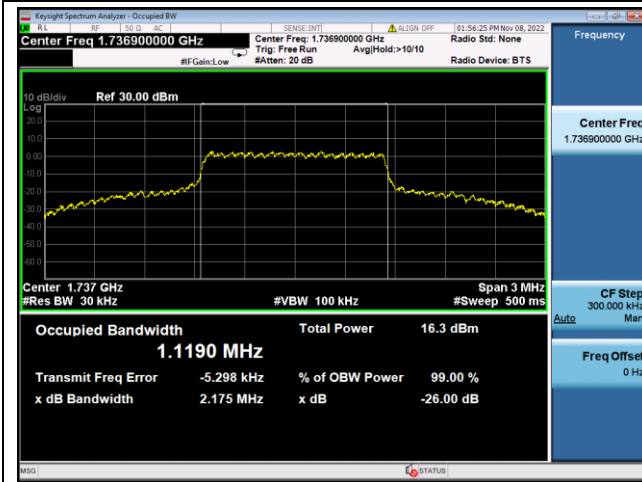

16QAM Low channel

QPSK Middle channel

16QAM Middle channel

QPSK High channel

16QAM High channel

LTE Band 66, Nominal Bandwidth: 15MHz, OBW & 26dB Bandwidth

QPSK Low channel

16QAM Low channel

QPSK Middle channel

16QAM Middle channel

QPSK High channel

16QAM High channel

LTE Band 66, Nominal Bandwidth: 20MHz, OBW & 26dB Bandwidth

QPSK Low channel

16QAM Low channel

QPSK Middle channel

16QAM Middle channel

QPSK High channel

16QAM High channel

LTE Band 85					
Nominal Bandwidth	Modulation	Test Item	Test result(MHz)		
			LCH	MCH	HCH
5.0 MHz	QPSK	OBW	1.0936	1.0876	1.0909
		26dB bandwidth	1.471	1.504	1.385
	16QAM	OBW	0.91663	0.92339	0.91866
		26dB bandwidth	1.333	1.628	1.561
Nominal Bandwidth	Modulation	Test Item	Test result(MHz)		
10.0 MHz	QPSK	OBW	1.0919	1.0931	1.0941
		26dB bandwidth	1.398	1.447	1.348
	16QAM	OBW	0.93783	0.94705	0.93876
		26dB bandwidth	1.866	1.863	1.797