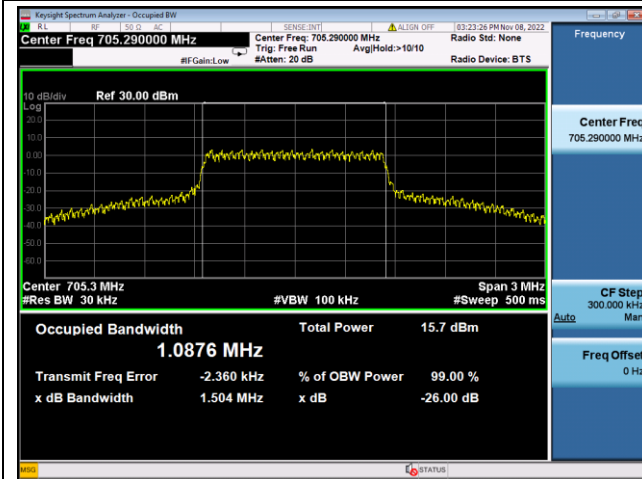

LTE Band 85, Nominal Bandwidth: 5MHz, OBW & 26dB Bandwidth

QPSK Low channel

16QAM Low channel

QPSK Middle channel

16QAM Middle channel

QPSK High channel

16QAM High channel

LTE Band 85, Nominal Bandwidth: 10MHz, OBW & 26dB Bandwidth