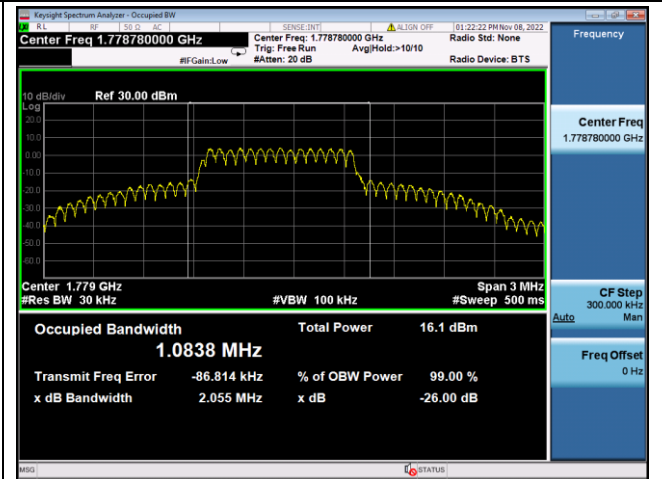

16QAM Low channel

QPSK Middle channel

16QAM Middle channel

QPSK High channel

16QAM High channel

LTE Band 66, Nominal Bandwidth: 15MHz, OBW & 26dB Bandwidth

QPSK Low channel

16QAM Low channel

QPSK Middle channel

16QAM Middle channel

QPSK High channel

16QAM High channel

LTE Band 66, Nominal Bandwidth: 20MHz, OBW & 26dB Bandwidth

QPSK Low channel

16QAM Low channel

QPSK Middle channel