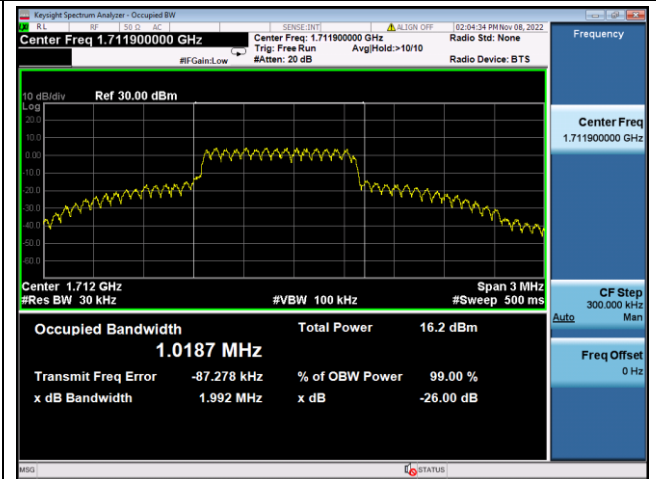

QPSK Middle channel

16QAM Middle channel

QPSK High channel

16QAM High channel

LTE Band 66, Nominal Bandwidth: 20MHz, OBW & 26dB Bandwidth

QPSK Low channel

16QAM Low channel

QPSK Middle channel

16QAM Middle channel

QPSK High channel

16QAM High channel

LTE Band 85					
Nominal Bandwidth	Modulation	Test Item	Test result(MHz)		
			LCH	MCH	HCH
5.0 MHz	QPSK	OBW	1.0936	1.0876	1.0909
		26dB bandwidth	1.471	1.504	1.385
	16QAM	OBW	0.91663	0.92339	0.91866
		26dB bandwidth	1.333	1.628	1.561
Nominal Bandwidth	Modulation	Test Item	Test result(MHz)		
10.0 MHz	QPSK	OBW	1.0919	1.0931	1.0941
		26dB bandwidth	1.398	1.447	1.348
	16QAM	OBW	0.93783	0.94705	0.93876
		26dB bandwidth	1.866	1.863	1.797