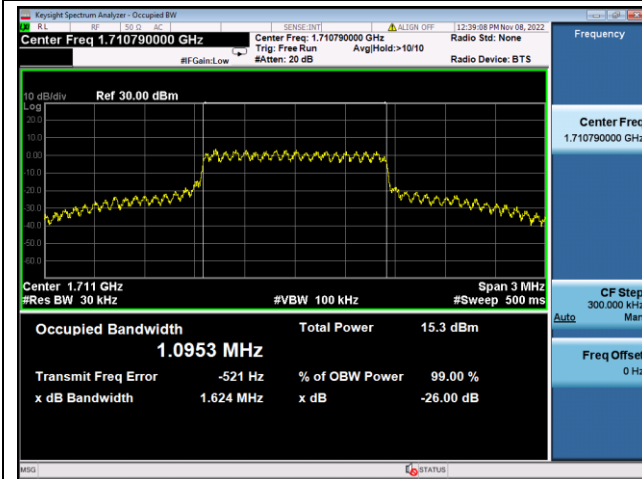

LTE Band 66, Nominal Bandwidth: 3.0MHz, OBW & 26dB Bandwidth

QPSK Low channel

16QAM Low channel

QPSK Middle channel

16QAM Middle channel

QPSK High channel

16QAM High channel

LTE Band 66, Nominal Bandwidth: 5MHz, OBW & 26dB Bandwidth

QPSK Low channel

16QAM Low channel

QPSK Middle channel

16QAM Middle channel

QPSK High channel

16QAM High channel

LTE Band 66, Nominal Bandwidth: 10MHz, OBW & 26dB Bandwidth

QPSK Low channel

16QAM Low channel

QPSK Middle channel

16QAM Middle channel

QPSK High channel

16QAM High channel

LTE Band 66, Nominal Bandwidth: 15MHz, OBW & 26dB Bandwidth

QPSK Low channel

16QAM Low channel