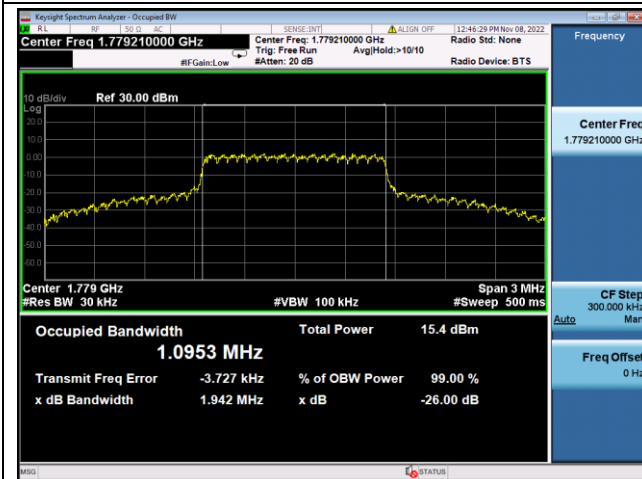

LTE Band 66, Nominal Bandwidth: 3.0MHz, OBW & 26dB Bandwidth

QPSK Low channel

16QAM Low channel

QPSK Middle channel

16QAM Middle channel

QPSK High channel

16QAM High channel

LTE Band 66, Nominal Bandwidth: 5MHz, OBW & 26dB Bandwidth

QPSK Low channel

16QAM Low channel

QPSK Middle channel

16QAM Middle channel

QPSK High channel

16QAM High channel

LTE Band 66, Nominal Bandwidth: 10MHz, OBW & 26dB Bandwidth

QPSK Low channel

16QAM Low channel

QPSK Middle channel

16QAM Middle channel

QPSK High channel

16QAM High channel

LTE Band 66, Nominal Bandwidth: 15MHz, OBW & 26dB Bandwidth

QPSK Low channel

16QAM Low channel

QPSK Middle channel

16QAM Middle channel

QPSK High channel

16QAM High channel

LTE Band 66, Nominal Bandwidth: 20MHz, OBW & 26dB Bandwidth

QPSK Low channel

16QAM Low channel

QPSK Middle channel