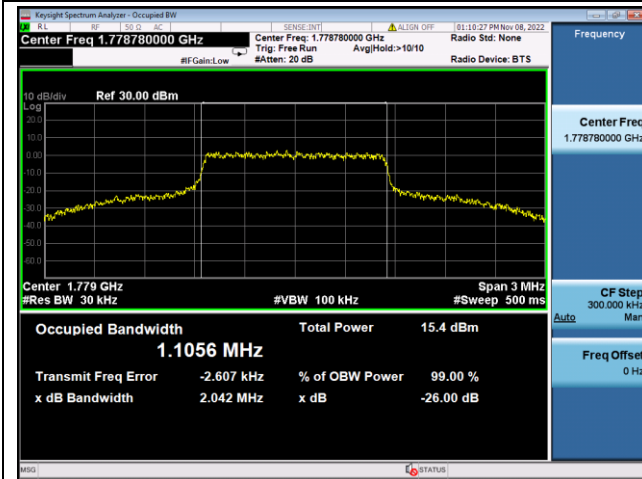

QPSK Low channel

16QAM Low channel

QPSK Middle channel

16QAM Middle channel

QPSK High channel

16QAM High channel

LTE Band 66, Nominal Bandwidth: 10MHz, OBW & 26dB Bandwidth

QPSK Low channel

16QAM Low channel

QPSK Middle channel

16QAM Middle channel

QPSK High channel

16QAM High channel

LTE Band 66, Nominal Bandwidth: 15MHz, OBW & 26dB Bandwidth

QPSK Low channel

16QAM Low channel

QPSK Middle channel

16QAM Middle channel

QPSK High channel

16QAM High channel

LTE Band 66, Nominal Bandwidth: 20MHz, OBW & 26dB Bandwidth

QPSK Low channel

16QAM Low channel

QPSK Middle channel