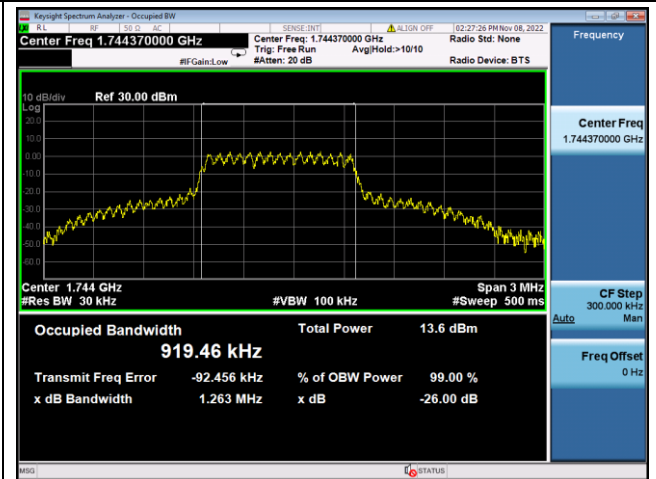

LTE Band 66, Nominal Bandwidth: 3.0MHz, OBW & 26dB Bandwidth

QPSK Low channel

16QAM Low channel

QPSK Middle channel

16QAM Middle channel

QPSK High channel

16QAM High channel

LTE Band 66, Nominal Bandwidth: 5MHz, OBW & 26dB Bandwidth

QPSK Low channel

16QAM Low channel

QPSK Middle channel

16QAM Middle channel

QPSK High channel

16QAM High channel

LTE Band 66, Nominal Bandwidth: 10MHz, OBW & 26dB Bandwidth

QPSK Low channel

16QAM Low channel

QPSK Middle channel

16QAM Middle channel

QPSK High channel

16QAM High channel

LTE Band 66, Nominal Bandwidth: 15MHz, OBW & 26dB Bandwidth

QPSK Low channel

16QAM Low channel