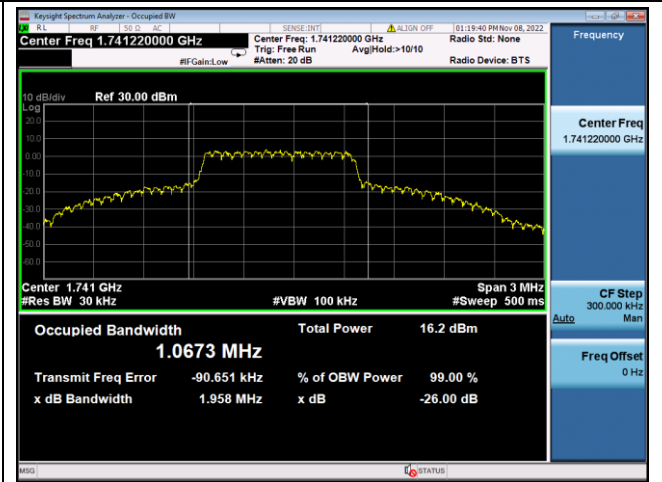

LTE Band 66, Nominal Bandwidth: 3.0MHz, OBW & 26dB Bandwidth

QPSK Low channel

16QAM Low channel

QPSK Middle channel

16QAM Middle channel

QPSK High channel

16QAM High channel

LTE Band 66, Nominal Bandwidth: 5MHz, OBW & 26dB Bandwidth

QPSK Low channel

16QAM Low channel

QPSK Middle channel

16QAM Middle channel

QPSK High channel

16QAM High channel

LTE Band 66, Nominal Bandwidth: 10MHz, OBW & 26dB Bandwidth

QPSK Low channel

16QAM Low channel

QPSK Middle channel

16QAM Middle channel

QPSK High channel

16QAM High channel

LTE Band 66, Nominal Bandwidth: 15MHz, OBW & 26dB Bandwidth

QPSK Low channel

16QAM Low channel