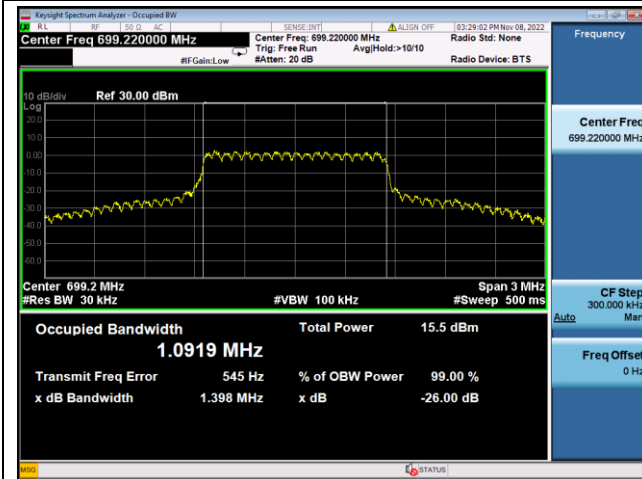

LTE Band 85, Nominal Bandwidth: 10MHz, OBW & 26dB Bandwidth

QPSK Low channel