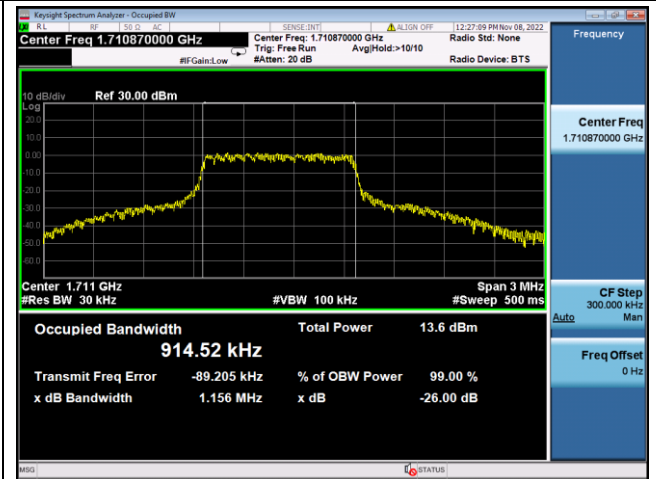

LTE Band 66, Nominal Bandwidth: 3.0MHz, OBW & 26dB Bandwidth

QPSK Low channel

16QAM Low channel

QPSK Middle channel

16QAM Middle channel

QPSK High channel

16QAM High channel

LTE Band 66, Nominal Bandwidth: 5MHz, OBW & 26dB Bandwidth

QPSK Low channel

16QAM Low channel

QPSK Middle channel

16QAM Middle channel

QPSK High channel

16QAM High channel

LTE Band 66, Nominal Bandwidth: 10MHz, OBW & 26dB Bandwidth

QPSK Low channel

16QAM Low channel

QPSK Middle channel

16QAM Middle channel

QPSK High channel

16QAM High channel

LTE Band 66, Nominal Bandwidth: 15MHz, OBW & 26dB Bandwidth

QPSK Low channel

16QAM Low channel