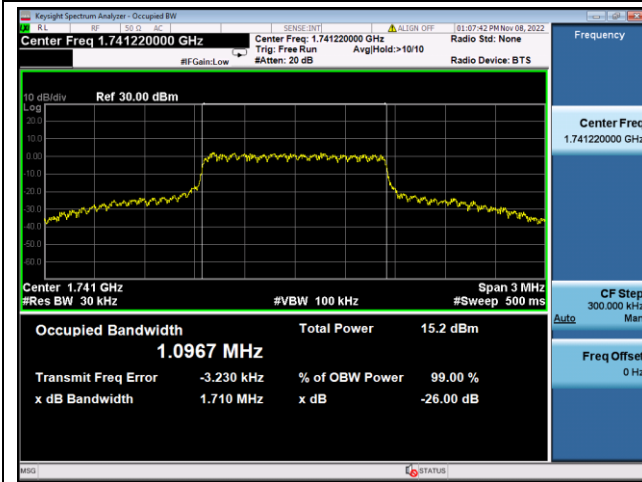

LTE Band 66, Nominal Bandwidth: 3.0MHz, OBW & 26dB Bandwidth

QPSK Low channel

16QAM Low channel

QPSK Middle channel

16QAM Middle channel

QPSK High channel

16QAM High channel

LTE Band 66, Nominal Bandwidth: 5MHz, OBW & 26dB Bandwidth

QPSK Low channel

16QAM Low channel

QPSK Middle channel

16QAM Middle channel

QPSK High channel

16QAM High channel

LTE Band 66, Nominal Bandwidth: 10MHz, OBW & 26dB Bandwidth

QPSK Low channel

16QAM Low channel

QPSK Middle channel

16QAM Middle channel

QPSK High channel

16QAM High channel

LTE Band 66, Nominal Bandwidth: 15MHz, OBW & 26dB Bandwidth

QPSK Low channel

16QAM Low channel