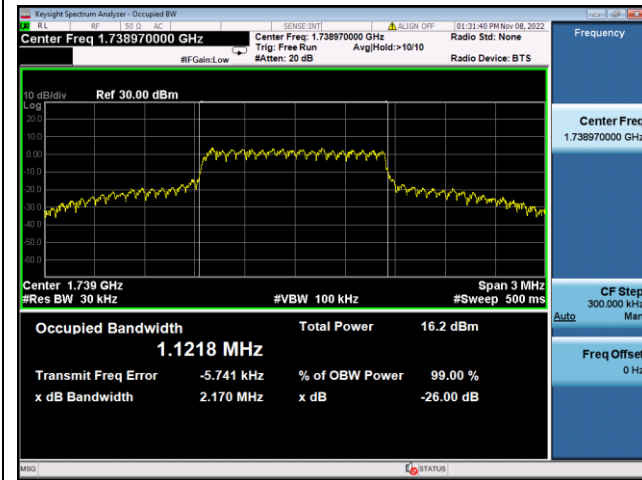

QPSK Low channel

16QAM Low channel

QPSK Middle channel

16QAM Middle channel

QPSK High channel

16QAM High channel

LTE Band 66, Nominal Bandwidth: 10MHz, OBW & 26dB Bandwidth

QPSK Low channel

16QAM Low channel

QPSK Middle channel

16QAM Middle channel

QPSK High channel

16QAM High channel

LTE Band 66, Nominal Bandwidth: 15MHz, OBW & 26dB Bandwidth

QPSK Low channel

16QAM Low channel

QPSK Middle channel

16QAM Middle channel

QPSK High channel

16QAM High channel

LTE Band 66, Nominal Bandwidth: 20MHz, OBW & 26dB Bandwidth

QPSK Low channel

16QAM Low channel

QPSK Middle channel