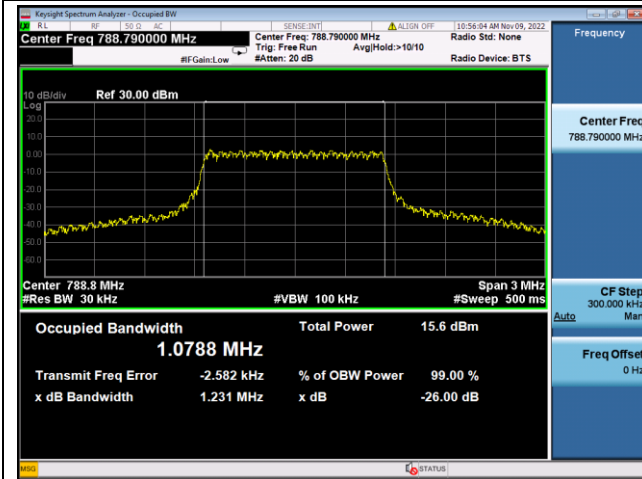

LTE Band 13, Nominal Bandwidth: 5MHz, OBW & 26dB Bandwidth

QPSK Low channel

16QAM Low channel

QPSK Middle channel

16QAM Middle channel

QPSK High channel

16QAM High channel

LTE Band 13, Nominal Bandwidth: 10MHz, OBW & 26dB Bandwidth

QPSK Middle channel

16QAM Middle channel

LTE Band 14					
Nominal Bandwidth	Modulation	Test Item	Test result(MHz)		
			LCH	MCH	HCH
5.0 MHz	QPSK	OBW	1.0788	1.0803	1.0756
		26dB bandwidth	1.231	1.219	1.221
	16QAM	OBW	0.90974	0.90756	0.90827
		26dB bandwidth	1.067	1.064	1.072
Nominal Bandwidth	Modulation	Test Item	Test result(MHz)		
10.0 MHz	QPSK	OBW	/	1.0844	/
		26dB bandwidth	/	1.241	/
	16QAM	OBW	/	0.90846	/
		26dB bandwidth	/	1.084	/

LTE Band 14, Nominal Bandwidth: 5MHz, OBW & 26dB Bandwidth

QPSK Low channel

16QAM Low channel

QPSK Middle channel

16QAM Middle channel

QPSK High channel

16QAM High channel

LTE Band 14, Nominal Bandwidth: 10MHz, OBW & 26dB Bandwidth