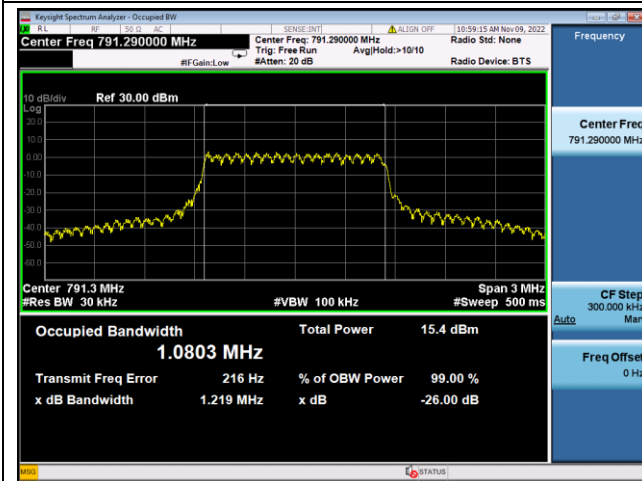

LTE Band 14, Nominal Bandwidth: 5MHz, OBW & 26dB Bandwidth

QPSK Low channel

16QAM Low channel

QPSK Middle channel

16QAM Middle channel

QPSK High channel

16QAM High channel

LTE Band 14, Nominal Bandwidth: 10MHz, OBW & 26dB Bandwidth

LTE Band 19, Nominal Bandwidth: 5MHz, OBW & 26dB Bandwidth

QPSK Low channel

16QAM Low channel

QPSK Middle channel

16QAM Middle channel

QPSK High channel

16QAM High channel

LTE Band 19, Nominal Bandwidth: 10MHz, OBW & 26dB Bandwidth