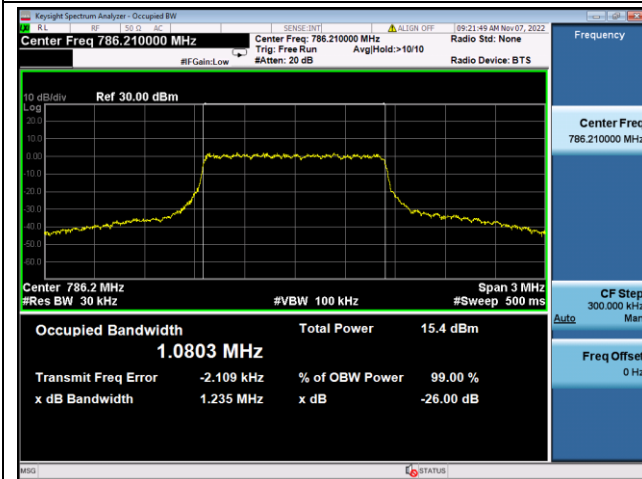

LTE Band 13, Nominal Bandwidth: 5MHz, OBW & 26dB Bandwidth

QPSK Low channel

16QAM Low channel

QPSK Middle channel

16QAM Middle channel

QPSK High channel

16QAM High channel

LTE Band 13, Nominal Bandwidth: 10MHz, OBW & 26dB Bandwidth

QPSK Middle channel

16QAM Middle channel

LTE Band 14					
Nominal Bandwidth	Modulation	Test Item	Test result(MHz)		
			LCH	MCH	HCH
5.0 MHz	QPSK	OBW	1.0788	1.0803	1.0756
		26dB bandwidth	1.231	1.219	1.221
	16QAM	OBW	0.90974	0.90756	0.90827
		26dB bandwidth	1.067	1.064	1.072
Nominal Bandwidth	Modulation	Test Item	Test result(MHz)		
10.0 MHz	QPSK	OBW	/	1.0844	/
		26dB bandwidth	/	1.241	/
	16QAM	OBW	/	0.90846	/
		26dB bandwidth	/	1.084	/

LTE Band 14, Nominal Bandwidth: 5MHz, OBW & 26dB Bandwidth

QPSK Low channel

16QAM Low channel

QPSK Middle channel

16QAM Middle channel

QPSK High channel

16QAM High channel

LTE Band 14, Nominal Bandwidth: 10MHz, OBW & 26dB Bandwidth