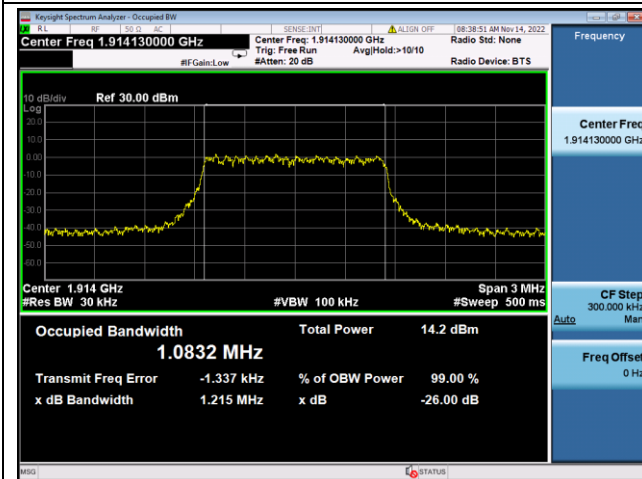

LTE Band 25, Nominal Bandwidth: 1.4MHz, OBW & 26dB Bandwidth

QPSK Low channel

16QAM Low channel

QPSK Middle channel

16QAM Middle channel

QPSK High channel

16QAM High channel

LTE Band 25, Nominal Bandwidth: 3.0MHz, OBW & 26dB Bandwidth

QPSK Low channel

16QAM Low channel

QPSK Middle channel

16QAM Middle channel

QPSK High channel

16QAM High channel

LTE Band 25, Nominal Bandwidth: 5MHz, OBW & 26dB Bandwidth

QPSK Low channel

16QAM Low channel

QPSK Middle channel

16QAM Middle channel

QPSK High channel

16QAM High channel

LTE Band 25, Nominal Bandwidth: 10MHz, OBW & 26dB Bandwidth

QPSK Low channel

16QAM Low channel