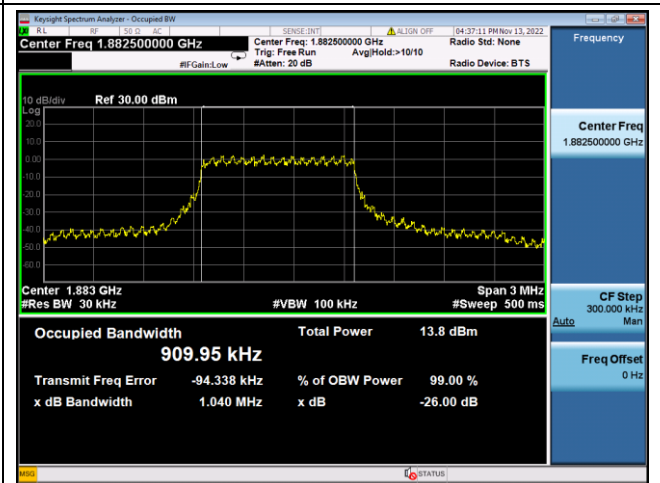

LTE Band 25, Nominal Bandwidth: 1.4MHz, OBW & 26dB Bandwidth

QPSK Low channel

16QAM Low channel

QPSK Middle channel

16QAM Middle channel

QPSK High channel

16QAM High channel

LTE Band 25, Nominal Bandwidth: 3.0MHz, OBW & 26dB Bandwidth

QPSK Low channel

16QAM Low channel

QPSK Middle channel

16QAM Middle channel

QPSK High channel

16QAM High channel

LTE Band 25, Nominal Bandwidth: 5MHz, OBW & 26dB Bandwidth

QPSK Low channel