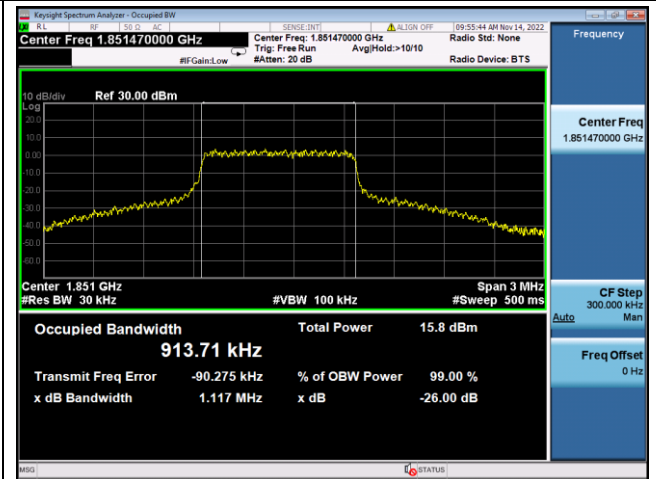

QPSK Middle channel

16QAM Middle channel

QPSK High channel

16QAM High channel

LTE Band 25, Nominal Bandwidth: 15MHz, OBW & 26dB Bandwidth

QPSK Low channel

16QAM Low channel

QPSK Middle channel