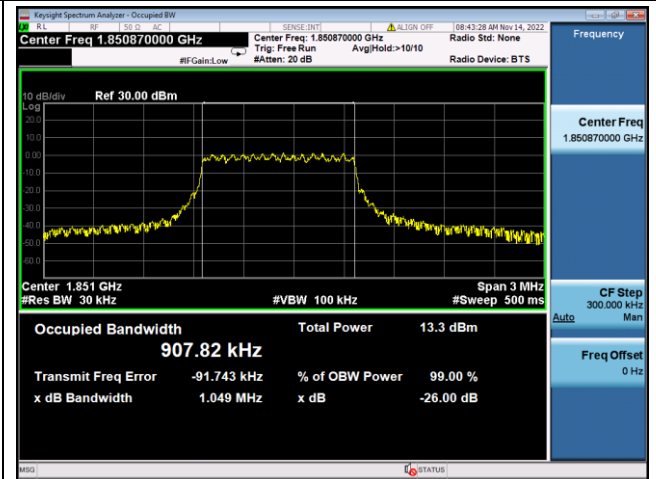

LTE Band 25, Nominal Bandwidth: 1.4MHz, OBW & 26dB Bandwidth

QPSK Low channel

16QAM Low channel

QPSK Middle channel

16QAM Middle channel

QPSK High channel

16QAM High channel

LTE Band 25, Nominal Bandwidth: 3.0MHz, OBW & 26dB Bandwidth

QPSK Low channel

16QAM Low channel

QPSK Middle channel

16QAM Middle channel

QPSK High channel

16QAM High channel

LTE Band 25, Nominal Bandwidth: 5MHz, OBW & 26dB Bandwidth

QPSK Low channel