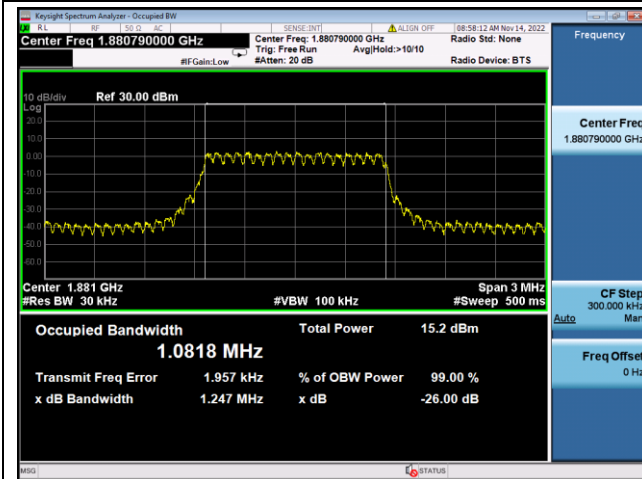

LTE Band 25, Nominal Bandwidth: 1.4MHz, OBW & 26dB Bandwidth

QPSK Low channel

16QAM Low channel

QPSK Middle channel

16QAM Middle channel

QPSK High channel

16QAM High channel

LTE Band 25, Nominal Bandwidth: 3.0MHz, OBW & 26dB Bandwidth

QPSK Low channel

16QAM Low channel

QPSK Middle channel

16QAM Middle channel

QPSK High channel

16QAM High channel

LTE Band 25, Nominal Bandwidth: 5MHz, OBW & 26dB Bandwidth

QPSK Low channel

16QAM Low channel

QPSK Middle channel

16QAM Middle channel

QPSK High channel

16QAM High channel

LTE Band 25, Nominal Bandwidth: 10MHz, OBW & 26dB Bandwidth

QPSK Low channel

16QAM Low channel