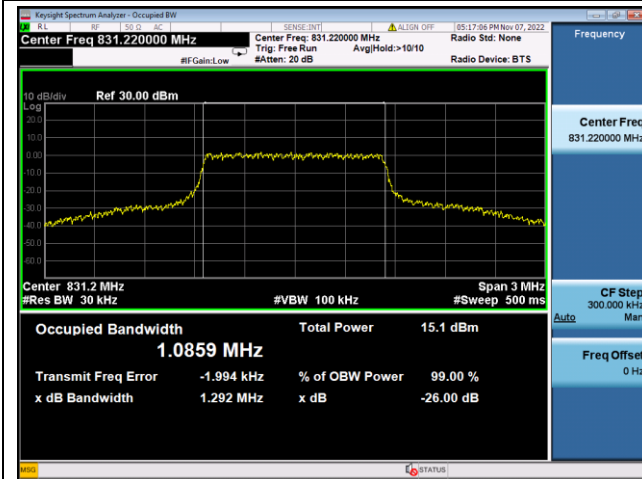

LTE Band 19, Nominal Bandwidth: 5MHz, OBW & 26dB Bandwidth

QPSK Low channel

16QAM Low channel

QPSK Middle channel

16QAM Middle channel

QPSK High channel

16QAM High channel

LTE Band 19, Nominal Bandwidth: 10MHz, OBW & 26dB Bandwidth

QPSK Low channel

16QAM Low channel

QPSK Middle channel

16QAM Middle channel

QPSK High channel

16QAM High channel

LTE Band 19, Nominal Bandwidth: 15MHz, OBW & 26dB Bandwidth

QPSK Middle channel