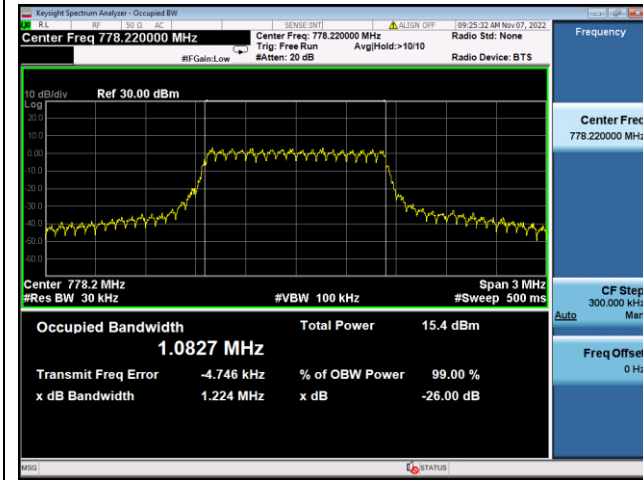

LTE Band 13, Nominal Bandwidth: 5MHz, OBW & 26dB Bandwidth

QPSK Low channel

16QAM Low channel

QPSK Middle channel

16QAM Middle channel

QPSK High channel

16QAM High channel

LTE Band 13, Nominal Bandwidth: 10MHz, OBW & 26dB Bandwidth

QPSK Middle channel

16QAM Middle channel

LTE Band 14					
Nominal Bandwidth	Modulation	Test Item	Test result(MHz)		
			LCH	MCH	HCH
5.0 MHz	QPSK	OBW	1.0788	1.0803	1.0756
		26dB bandwidth	1.231	1.219	1.221
	16QAM	OBW	0.90974	0.90756	0.90827
		26dB bandwidth	1.067	1.064	1.072
Nominal Bandwidth	Modulation	Test Item	Test result(MHz)		
10.0 MHz	QPSK	OBW	/	1.0844	/
		26dB bandwidth	/	1.241	/
	16QAM	OBW	/	0.90846	/
		26dB bandwidth	/	1.084	/

LTE Band 14, Nominal Bandwidth: 5MHz, OBW & 26dB Bandwidth

QPSK Low channel

16QAM Low channel

QPSK Middle channel

16QAM Middle channel

QPSK High channel

16QAM High channel

LTE Band 14, Nominal Bandwidth: 10MHz, OBW & 26dB Bandwidth