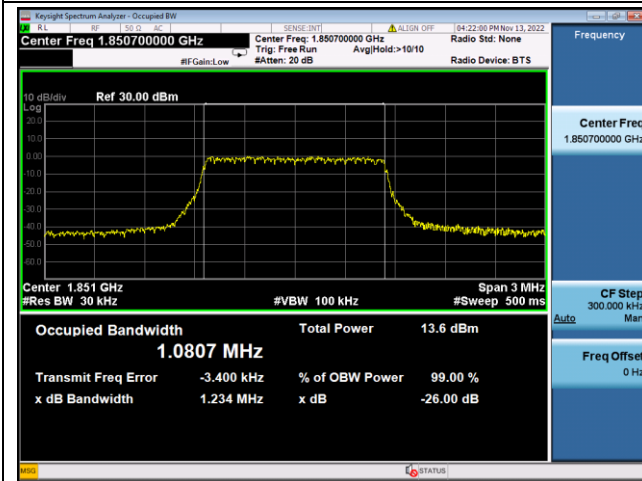

LTE Band 25, Nominal Bandwidth: 1.4MHz, OBW & 26dB Bandwidth

QPSK Low channel