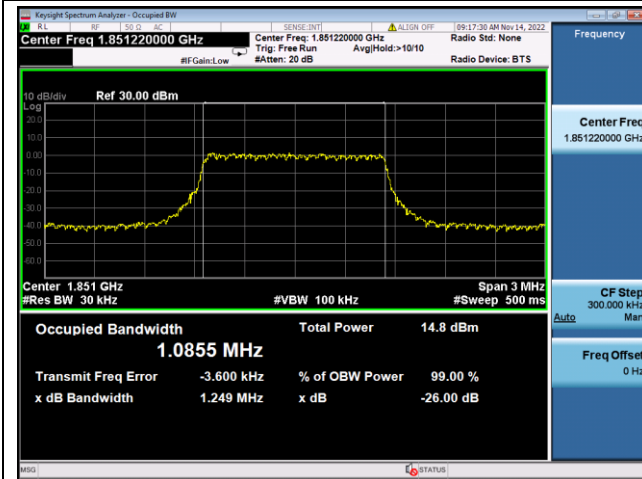

QPSK Low channel

16QAM Low channel

QPSK Middle channel

16QAM Middle channel

QPSK High channel

16QAM High channel

LTE Band 25, Nominal Bandwidth: 5MHz, OBW & 26dB Bandwidth

QPSK Low channel

16QAM Low channel

QPSK Middle channel

16QAM Middle channel

QPSK High channel

16QAM High channel

LTE Band 25, Nominal Bandwidth: 10MHz, OBW & 26dB Bandwidth

QPSK Low channel

16QAM Low channel

QPSK Middle channel

16QAM Middle channel

QPSK High channel

16QAM High channel

LTE Band 25, Nominal Bandwidth: 15MHz, OBW & 26dB Bandwidth

QPSK Low channel

16QAM Low channel

QPSK Middle channel