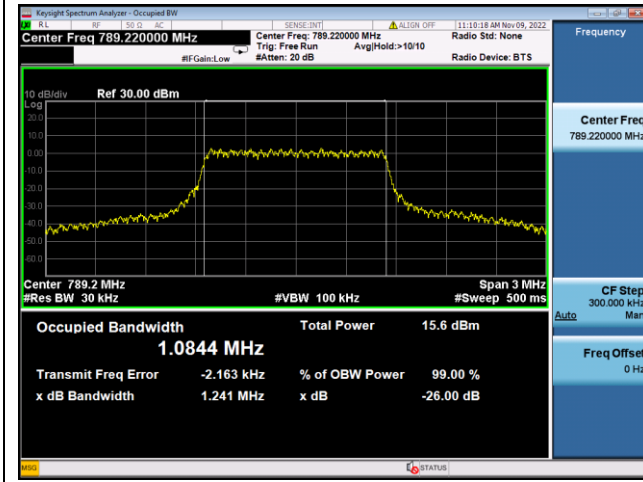

LTE Band 14, Nominal Bandwidth: 10MHz, OBW & 26dB Bandwidth

QPSK Middle channel