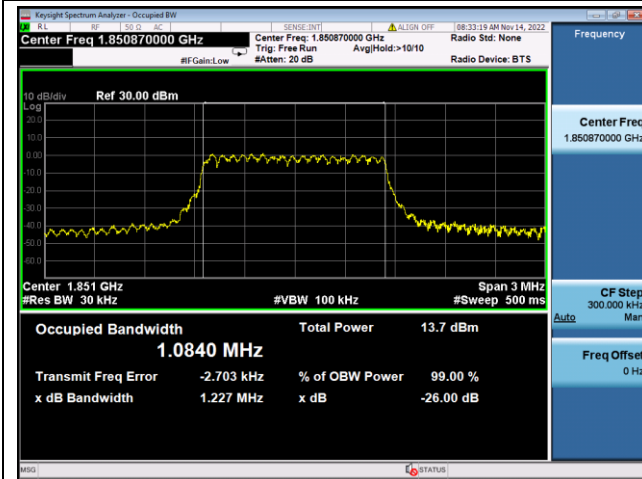

LTE Band 25, Nominal Bandwidth: 1.4MHz, OBW & 26dB Bandwidth

QPSK Low channel

16QAM Low channel

QPSK Middle channel

16QAM Middle channel

QPSK High channel

16QAM High channel

LTE Band 25, Nominal Bandwidth: 3.0MHz, OBW & 26dB Bandwidth

QPSK Low channel

16QAM Low channel

QPSK Middle channel

16QAM Middle channel

QPSK High channel

16QAM High channel

LTE Band 25, Nominal Bandwidth: 5MHz, OBW & 26dB Bandwidth

QPSK Low channel