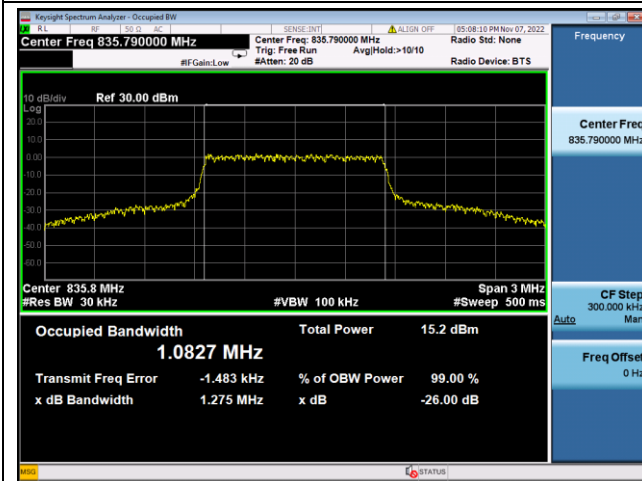

LTE Band 19, Nominal Bandwidth: 5MHz, OBW & 26dB Bandwidth

QPSK Low channel

16QAM Low channel

QPSK Middle channel

16QAM Middle channel

QPSK High channel

16QAM High channel

LTE Band 19, Nominal Bandwidth: 10MHz, OBW & 26dB Bandwidth

QPSK Low channel

16QAM Low channel

QPSK Middle channel

16QAM Middle channel

QPSK High channel

16QAM High channel

LTE Band 19, Nominal Bandwidth: 15MHz, OBW & 26dB Bandwidth

QPSK Middle channel