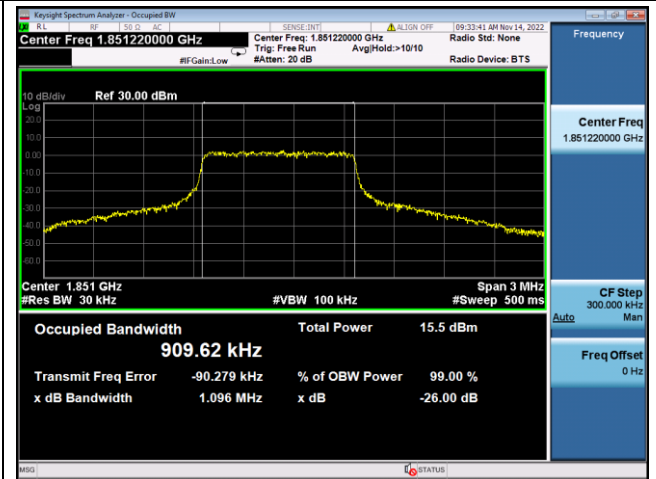

16QAM Low channel

QPSK Middle channel

16QAM Middle channel

QPSK High channel

16QAM High channel

LTE Band 25, Nominal Bandwidth: 10MHz, OBW & 26dB Bandwidth

QPSK Low channel

16QAM Low channel

QPSK Middle channel

16QAM Middle channel

QPSK High channel

16QAM High channel

LTE Band 25, Nominal Bandwidth: 15MHz, OBW & 26dB Bandwidth

QPSK Low channel

16QAM Low channel

QPSK Middle channel