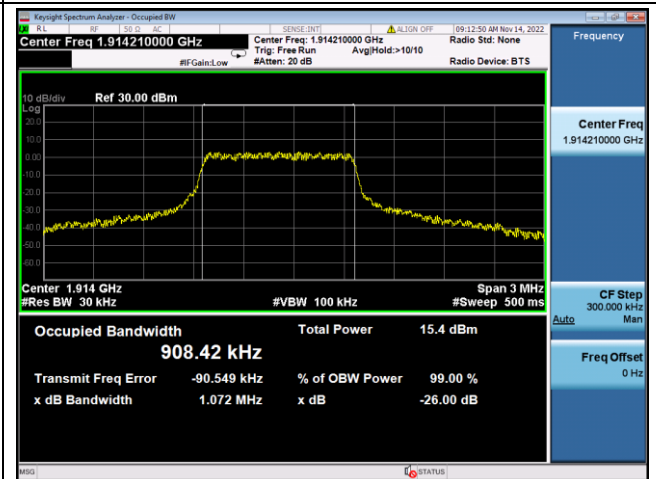

16QAM Low channel

QPSK Middle channel

16QAM Middle channel

QPSK High channel

16QAM High channel

LTE Band 25, Nominal Bandwidth: 10MHz, OBW & 26dB Bandwidth

QPSK Low channel

16QAM Low channel