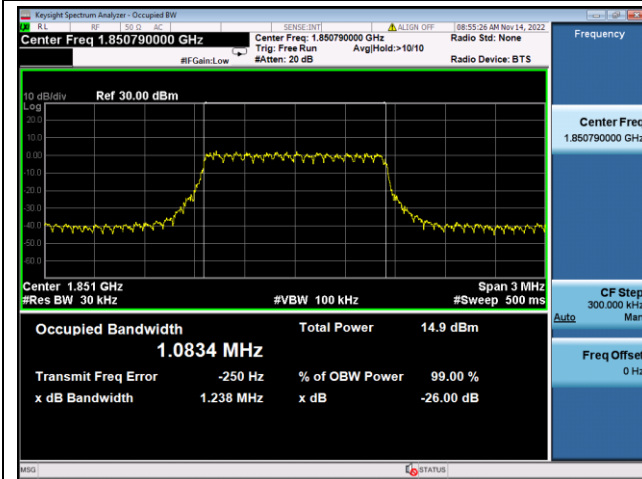

LTE Band 25, Nominal Bandwidth: 1.4MHz, OBW & 26dB Bandwidth

QPSK Low channel

16QAM Low channel

QPSK Middle channel

16QAM Middle channel

QPSK High channel

16QAM High channel

LTE Band 25, Nominal Bandwidth: 3.0MHz, OBW & 26dB Bandwidth

QPSK Low channel

16QAM Low channel

QPSK Middle channel

16QAM Middle channel

QPSK High channel

16QAM High channel

LTE Band 25, Nominal Bandwidth: 5MHz, OBW & 26dB Bandwidth

QPSK Low channel

16QAM Low channel

QPSK Middle channel

16QAM Middle channel

QPSK High channel

16QAM High channel

LTE Band 25, Nominal Bandwidth: 10MHz, OBW & 26dB Bandwidth

QPSK Low channel

16QAM Low channel