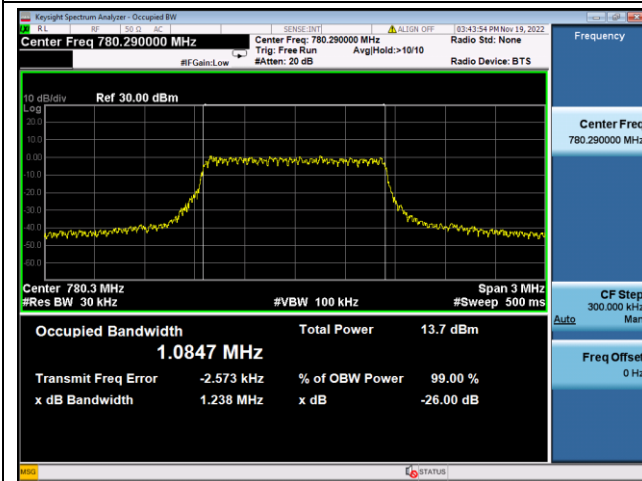

LTE Band 13, Nominal Bandwidth: 5MHz, OBW & 26dB Bandwidth

QPSK Low channel

16QAM Low channel

QPSK Middle channel

16QAM Middle channel

QPSK High channel

16QAM High channel

LTE Band 13, Nominal Bandwidth: 10MHz, OBW & 26dB Bandwidth

QPSK Middle channel

16QAM Middle channel

LTE Band 14					
Nominal Bandwidth	Modulation	Test Item	Test result(MHz)		
			LCH	MCH	HCH
5.0 MHz	QPSK	OBW	1.0788	1.0803	1.0756
		26dB bandwidth	1.231	1.219	1.221
	16QAM	OBW	0.90974	0.90756	0.90827
		26dB bandwidth	1.067	1.064	1.072
Nominal Bandwidth	Modulation	Test Item	Test result(MHz)		
10.0 MHz	QPSK	OBW	/	1.0844	/
		26dB bandwidth	/	1.241	/
	16QAM	OBW	/	0.90846	/
		26dB bandwidth	/	1.084	/

LTE Band 14, Nominal Bandwidth: 5MHz, OBW & 26dB Bandwidth

QPSK Low channel

16QAM Low channel

QPSK Middle channel

16QAM Middle channel

QPSK High channel

16QAM High channel

LTE Band 14, Nominal Bandwidth: 10MHz, OBW & 26dB Bandwidth