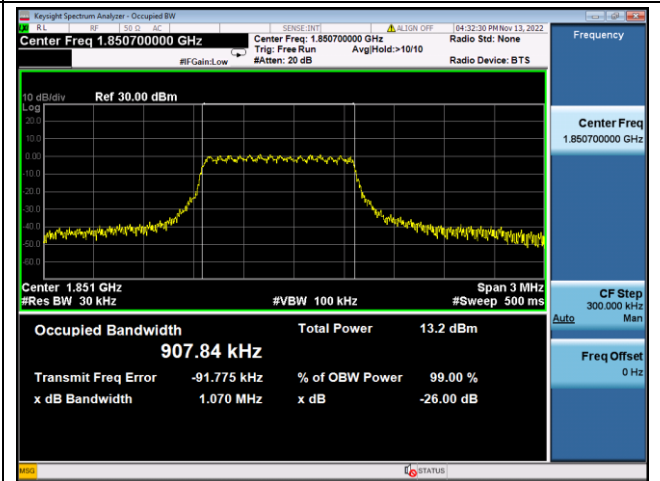

16QAM Middle channel

LTE Band 25					
Nominal Bandwidth	Modulation	Test Item	Test result(MHz)		
			LCH	MCH	HCH
1.4 MHz	QPSK	OBW	1.0807	1.0808	1.0793
		26dB bandwidth	1.234	1.247	1.192
	16QAM	OBW	0.90784	0.90995	0.90492
		26dB bandwidth	1.070	1.040	1.081
Nominal Bandwidth	Modulation	Test Item	Test result(MHz)		
3.0 MHz	QPSK	OBW	1.0840	1.0806	1.0832
		26dB bandwidth	1.227	1.227	1.215
	16QAM	OBW	0.90782	0.90884	0.90944
		26dB bandwidth	1.049	1.069	1.069
Nominal Bandwidth	Modulation	Test Item	Test result(MHz)		
5.0 MHz	QPSK	OBW	1.0834	1.0818	1.0829
		26dB bandwidth	1.238	1.247	1.230
	16QAM	OBW	0.91025	0.91043	0.90842
		26dB bandwidth	1.084	1.064	1.072
Nominal Bandwidth	Modulation	Test Item	Test result(MHz)		
10.0 MHz	QPSK	OBW	1.0855	1.0851	1.0794
		26dB bandwidth	1.249	1.247	1.235
	16QAM	OBW	0.90962	0.90992	0.91149
		26dB bandwidth	1.096	1.108	1.102
Nominal Bandwidth	Modulation	Test Item	Test result(MHz)		
15.0 MHz	QPSK	OBW	1.0859	1.0856	1.0870
		26dB bandwidth	1.272	1.249	1.241
	16QAM	OBW	0.91371	0.91040	0.91021
		26dB bandwidth	1.117	1.098	1.101
Nominal Bandwidth	Modulation	Test Item	Test result(MHz)		
20.0 MHz	QPSK	OBW	1.0861	1.0823	1.0864
		26dB bandwidth	1.258	1.251	1.260
	16QAM	OBW	0.91130	0.91108	0.91192
		26dB bandwidth	1.111	1.119	1.112

LTE Band 25, Nominal Bandwidth: 1.4MHz, OBW & 26dB Bandwidth

QPSK Low channel

16QAM Low channel

QPSK Middle channel

16QAM Middle channel

QPSK High channel

16QAM High channel

LTE Band 25, Nominal Bandwidth: 3.0MHz, OBW & 26dB Bandwidth