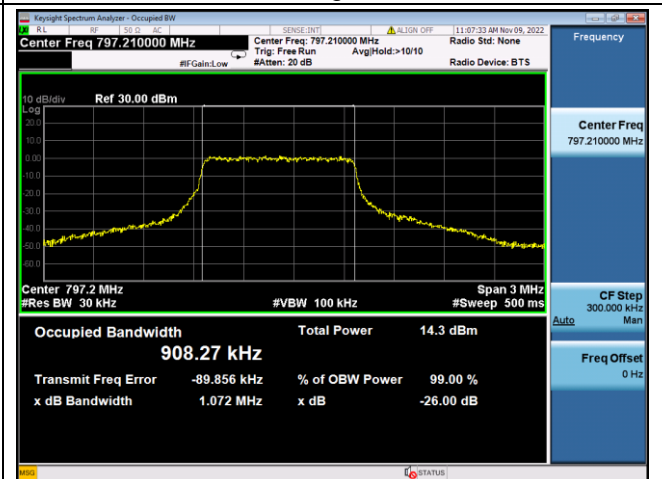

LTE Band 14, Nominal Bandwidth: 5MHz, OBW & 26dB Bandwidth

QPSK Low channel

16QAM Low channel

QPSK Middle channel

16QAM Middle channel

QPSK High channel

16QAM High channel

LTE Band 14, Nominal Bandwidth: 10MHz, OBW & 26dB Bandwidth

LTE Band 19, Nominal Bandwidth: 5MHz, OBW & 26dB Bandwidth

QPSK Low channel

16QAM Low channel

QPSK Middle channel

16QAM Middle channel

QPSK High channel

16QAM High channel

LTE Band 19, Nominal Bandwidth: 10MHz, OBW & 26dB Bandwidth