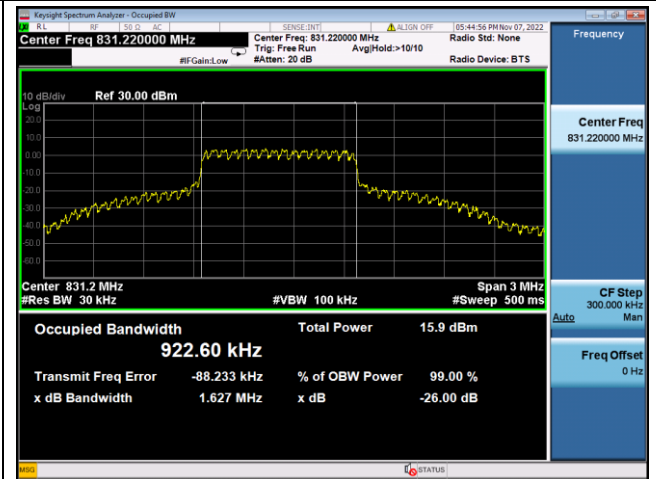

LTE Band 19, Nominal Bandwidth: 5MHz, OBW & 26dB Bandwidth

QPSK Low channel

16QAM Low channel

QPSK Middle channel

16QAM Middle channel

QPSK High channel

16QAM High channel

LTE Band 19, Nominal Bandwidth: 10MHz, OBW & 26dB Bandwidth

QPSK Low channel

16QAM Low channel

QPSK Middle channel

16QAM Middle channel

QPSK High channel

16QAM High channel

LTE Band 19, Nominal Bandwidth: 15MHz, OBW & 26dB Bandwidth

QPSK Middle channel