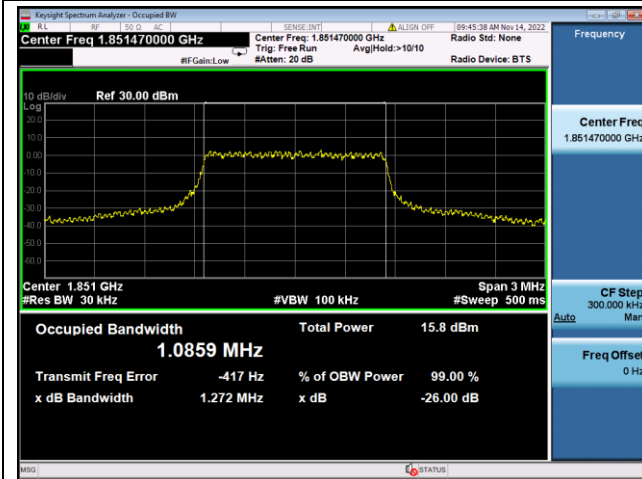

16QAM Low channel

QPSK Middle channel

16QAM Middle channel

QPSK High channel

16QAM High channel

LTE Band 25, Nominal Bandwidth: 10MHz, OBW & 26dB Bandwidth

QPSK Low channel

16QAM Low channel

QPSK Middle channel

16QAM Middle channel

QPSK High channel

16QAM High channel

LTE Band 25, Nominal Bandwidth: 15MHz, OBW & 26dB Bandwidth

QPSK Low channel

16QAM Low channel

QPSK Middle channel