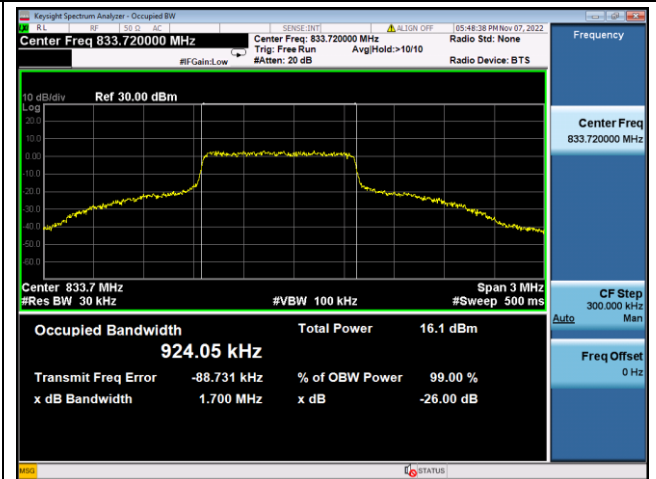

LTE Band 19, Nominal Bandwidth: 5MHz, OBW & 26dB Bandwidth

QPSK Low channel

16QAM Low channel

QPSK Middle channel

16QAM Middle channel

QPSK High channel

16QAM High channel

LTE Band 19, Nominal Bandwidth: 10MHz, OBW & 26dB Bandwidth

QPSK Low channel

16QAM Low channel

QPSK Middle channel

16QAM Middle channel

QPSK High channel

16QAM High channel

LTE Band 19, Nominal Bandwidth: 15MHz, OBW & 26dB Bandwidth

QPSK Middle channel