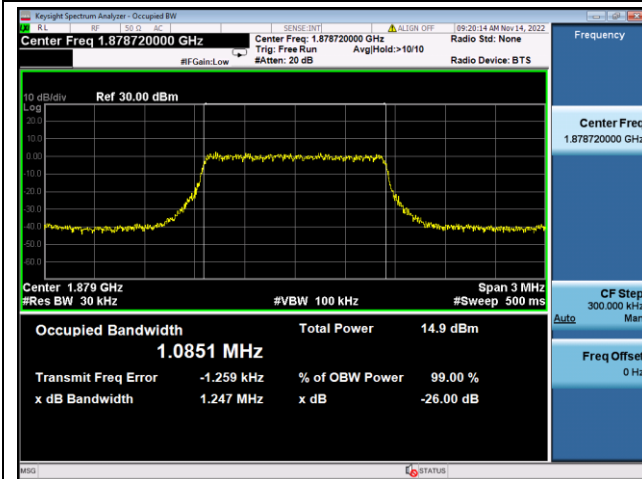

QPSK Low channel

16QAM Low channel

QPSK Middle channel

16QAM Middle channel

QPSK High channel

16QAM High channel

LTE Band 25, Nominal Bandwidth: 5MHz, OBW & 26dB Bandwidth

QPSK Low channel

16QAM Low channel

QPSK Middle channel

16QAM Middle channel

QPSK High channel

16QAM High channel

LTE Band 25, Nominal Bandwidth: 10MHz, OBW & 26dB Bandwidth

QPSK Low channel

16QAM Low channel

QPSK Middle channel

16QAM Middle channel

QPSK High channel

16QAM High channel

LTE Band 25, Nominal Bandwidth: 15MHz, OBW & 26dB Bandwidth

QPSK Low channel

16QAM Low channel

QPSK Middle channel