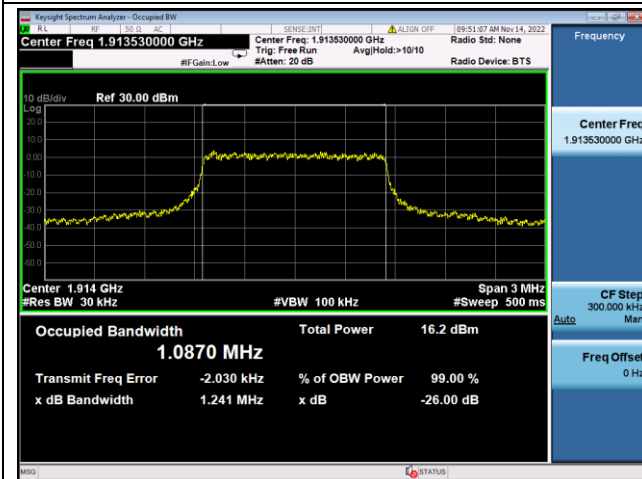

QPSK High channel