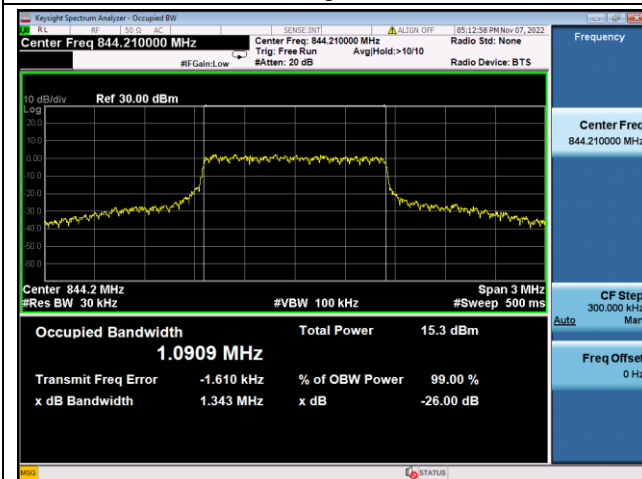

LTE Band 19, Nominal Bandwidth: 5MHz, OBW & 26dB Bandwidth

QPSK Low channel

16QAM Low channel

QPSK Middle channel

16QAM Middle channel

QPSK High channel

16QAM High channel

LTE Band 19, Nominal Bandwidth: 10MHz, OBW & 26dB Bandwidth

QPSK Low channel

16QAM Low channel

QPSK Middle channel

16QAM Middle channel

QPSK High channel

16QAM High channel

LTE Band 19, Nominal Bandwidth: 15MHz, OBW & 26dB Bandwidth

QPSK Middle channel