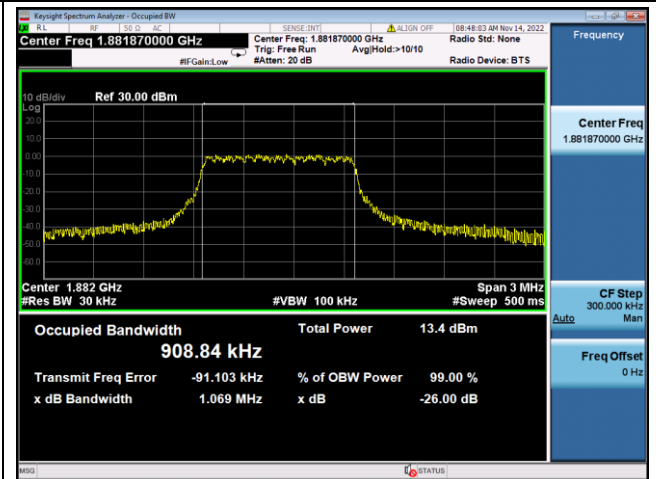

LTE Band 25, Nominal Bandwidth: 1.4MHz, OBW & 26dB Bandwidth

QPSK Low channel

16QAM Low channel

QPSK Middle channel

16QAM Middle channel

QPSK High channel

16QAM High channel

LTE Band 25, Nominal Bandwidth: 3.0MHz, OBW & 26dB Bandwidth

QPSK Low channel

16QAM Low channel

QPSK Middle channel

16QAM Middle channel

QPSK High channel

16QAM High channel

LTE Band 25, Nominal Bandwidth: 5MHz, OBW & 26dB Bandwidth

QPSK Low channel

16QAM Low channel

QPSK Middle channel

16QAM Middle channel

QPSK High channel

16QAM High channel

LTE Band 25, Nominal Bandwidth: 10MHz, OBW & 26dB Bandwidth

QPSK Low channel

16QAM Low channel