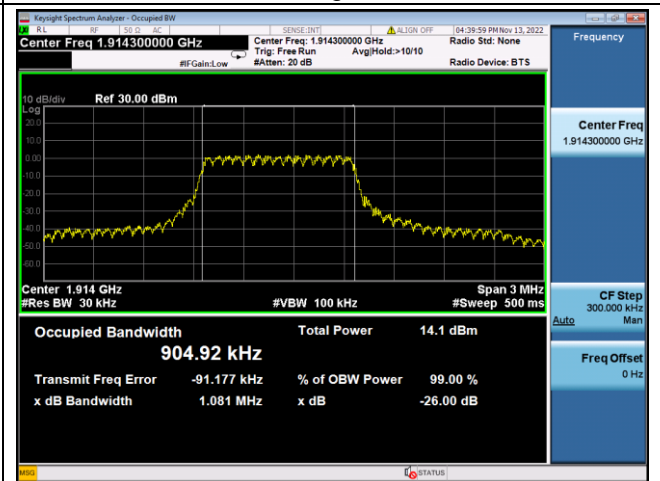

LTE Band 25, Nominal Bandwidth: 1.4MHz, OBW & 26dB Bandwidth

QPSK Low channel

16QAM Low channel

QPSK Middle channel

16QAM Middle channel

QPSK High channel

16QAM High channel

LTE Band 25, Nominal Bandwidth: 3.0MHz, OBW & 26dB Bandwidth

QPSK Low channel

16QAM Low channel

QPSK Middle channel

16QAM Middle channel

QPSK High channel

16QAM High channel

LTE Band 25, Nominal Bandwidth: 5MHz, OBW & 26dB Bandwidth

QPSK Low channel