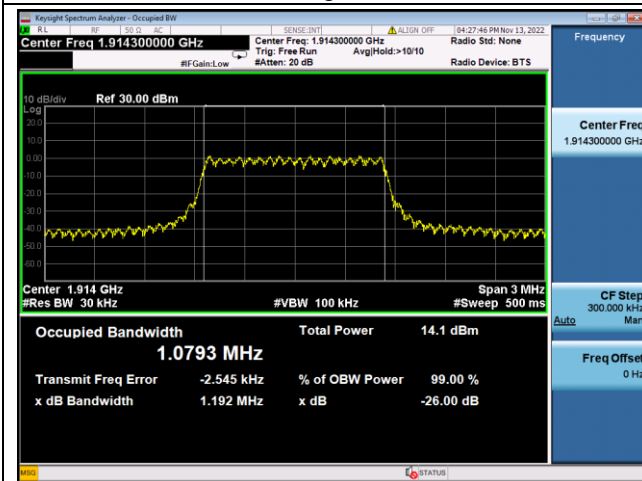

LTE Band 25, Nominal Bandwidth: 1.4MHz, OBW & 26dB Bandwidth

QPSK Low channel

16QAM Low channel

QPSK Middle channel

16QAM Middle channel

QPSK High channel

16QAM High channel

LTE Band 25, Nominal Bandwidth: 3.0MHz, OBW & 26dB Bandwidth

QPSK Low channel

16QAM Low channel

QPSK Middle channel

16QAM Middle channel

QPSK High channel

16QAM High channel

LTE Band 25, Nominal Bandwidth: 5MHz, OBW & 26dB Bandwidth

QPSK Low channel