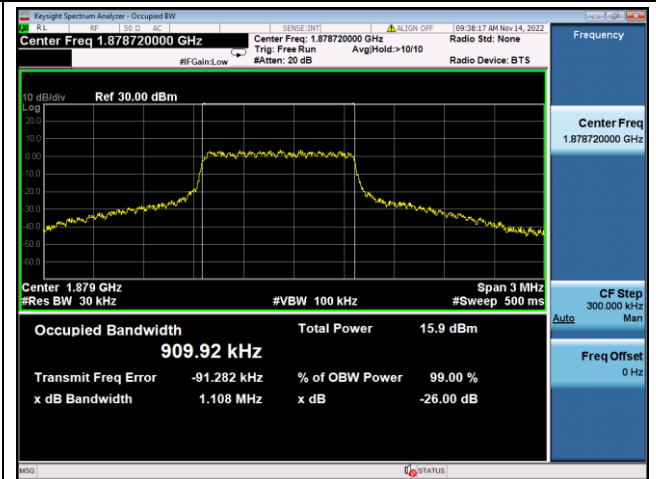

16QAM Low channel

QPSK Middle channel

16QAM Middle channel

QPSK High channel

16QAM High channel

LTE Band 25, Nominal Bandwidth: 10MHz, OBW & 26dB Bandwidth

QPSK Low channel

16QAM Low channel

QPSK Middle channel

16QAM Middle channel

QPSK High channel

16QAM High channel

LTE Band 25, Nominal Bandwidth: 15MHz, OBW & 26dB Bandwidth

QPSK Low channel

16QAM Low channel

QPSK Middle channel