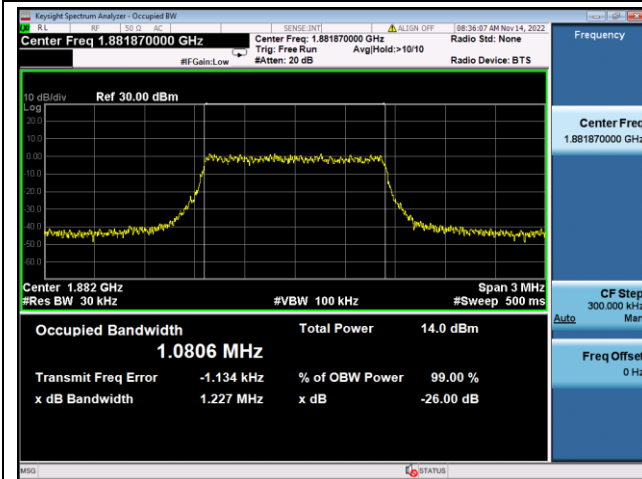

LTE Band 25, Nominal Bandwidth: 1.4MHz, OBW & 26dB Bandwidth

QPSK Low channel

16QAM Low channel

QPSK Middle channel

16QAM Middle channel

QPSK High channel

16QAM High channel

LTE Band 25, Nominal Bandwidth: 3.0MHz, OBW & 26dB Bandwidth

QPSK Low channel

16QAM Low channel

QPSK Middle channel

16QAM Middle channel

QPSK High channel

16QAM High channel

LTE Band 25, Nominal Bandwidth: 5MHz, OBW & 26dB Bandwidth

QPSK Low channel