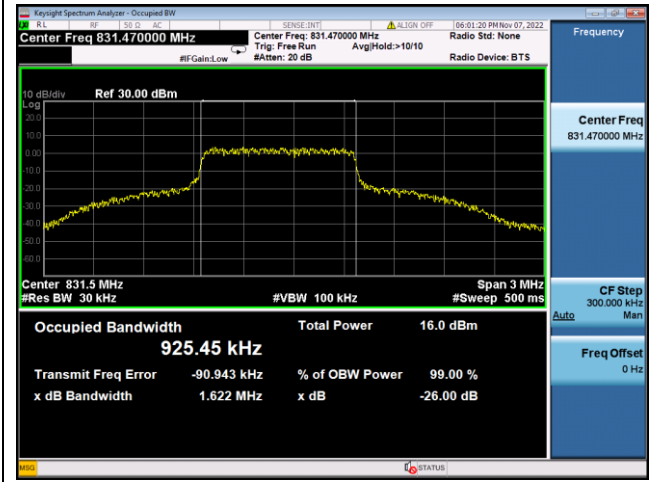

16QAM Middle channel