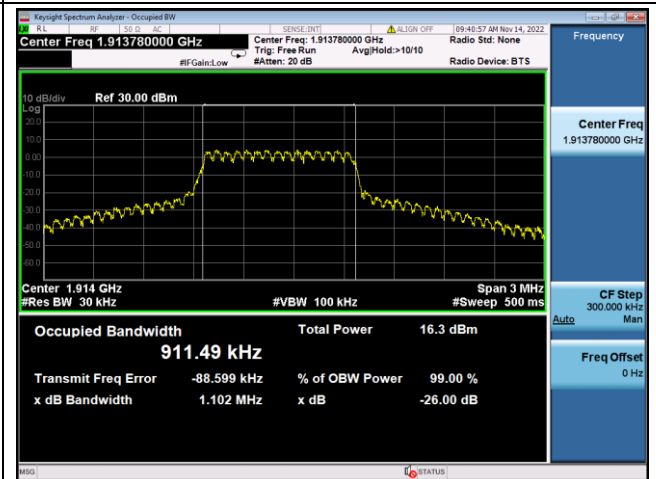

QPSK Middle channel

16QAM Middle channel

QPSK High channel

16QAM High channel

LTE Band 25, Nominal Bandwidth: 15MHz, OBW & 26dB Bandwidth

QPSK Low channel

16QAM Low channel

QPSK Middle channel