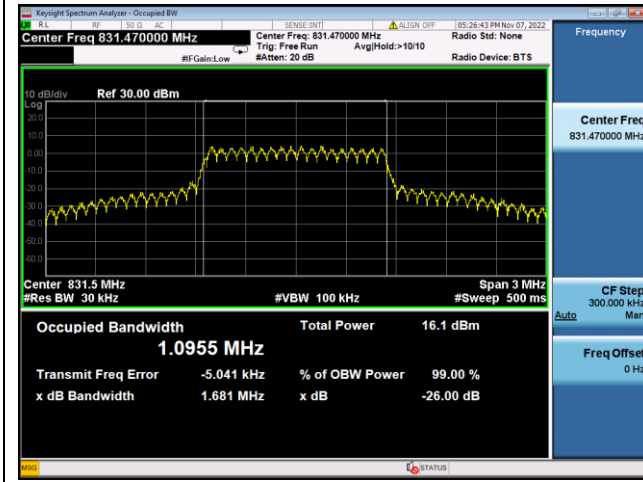

LTE Band 19, Nominal Bandwidth: 5MHz, OBW & 26dB Bandwidth

QPSK Low channel

16QAM Low channel

QPSK Middle channel

16QAM Middle channel

QPSK High channel

16QAM High channel

LTE Band 19, Nominal Bandwidth: 10MHz, OBW & 26dB Bandwidth

QPSK Low channel

16QAM Low channel

QPSK Middle channel

16QAM Middle channel

QPSK High channel

16QAM High channel

LTE Band 19, Nominal Bandwidth: 15MHz, OBW & 26dB Bandwidth

QPSK Middle channel