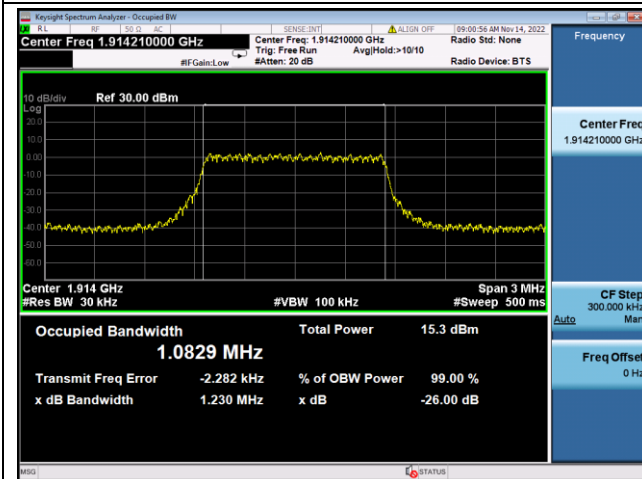

QPSK Low channel

16QAM Low channel

QPSK Middle channel

16QAM Middle channel

QPSK High channel

16QAM High channel

LTE Band 25, Nominal Bandwidth: 5MHz, OBW & 26dB Bandwidth

QPSK Low channel

16QAM Low channel

QPSK Middle channel

16QAM Middle channel

QPSK High channel

16QAM High channel

LTE Band 25, Nominal Bandwidth: 10MHz, OBW & 26dB Bandwidth

QPSK Low channel

16QAM Low channel

QPSK Middle channel

16QAM Middle channel

QPSK High channel

16QAM High channel

LTE Band 25, Nominal Bandwidth: 15MHz, OBW & 26dB Bandwidth

QPSK Low channel

16QAM Low channel

QPSK Middle channel