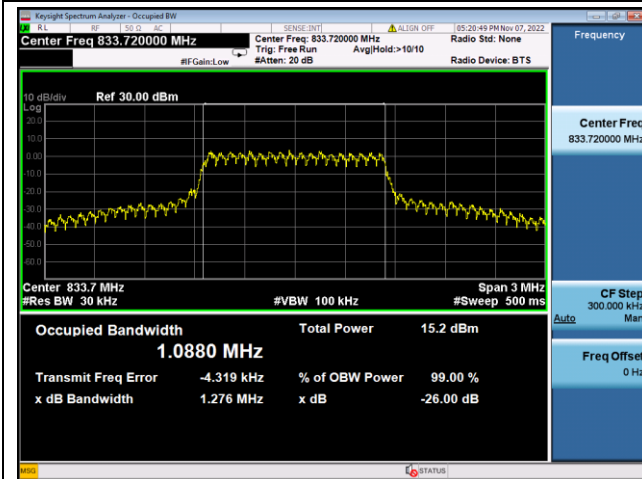

LTE Band 19, Nominal Bandwidth: 5MHz, OBW & 26dB Bandwidth

QPSK Low channel

16QAM Low channel

QPSK Middle channel

16QAM Middle channel

QPSK High channel

16QAM High channel

LTE Band 19, Nominal Bandwidth: 10MHz, OBW & 26dB Bandwidth

QPSK Low channel

16QAM Low channel

QPSK Middle channel

16QAM Middle channel

QPSK High channel

16QAM High channel

LTE Band 19, Nominal Bandwidth: 15MHz, OBW & 26dB Bandwidth

QPSK Middle channel