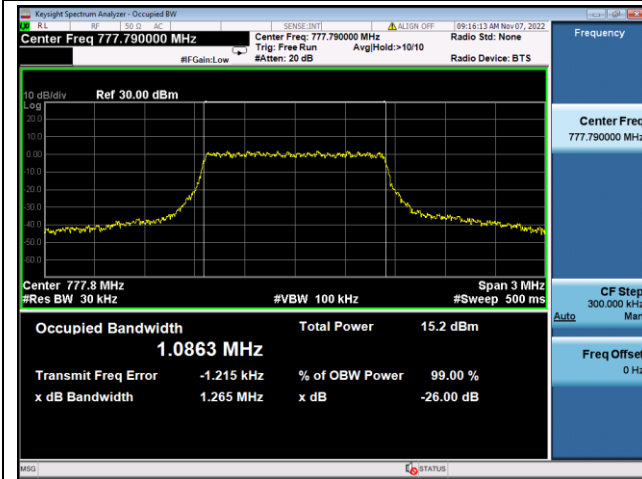

LTE Band 13, Nominal Bandwidth: 5MHz, OBW & 26dB Bandwidth

QPSK Low channel

16QAM Low channel

QPSK Middle channel

16QAM Middle channel

QPSK High channel

16QAM High channel

LTE Band 13, Nominal Bandwidth: 10MHz, OBW & 26dB Bandwidth

QPSK Middle channel

16QAM Middle channel

LTE Band 14					
Nominal Bandwidth	Modulation	Test Item	Test result(MHz)		
			LCH	MCH	HCH
5.0 MHz	QPSK	OBW	1.0788	1.0803	1.0756
		26dB bandwidth	1.231	1.219	1.221
	16QAM	OBW	0.90974	0.90756	0.90827
		26dB bandwidth	1.067	1.064	1.072
Nominal Bandwidth	Modulation	Test Item	Test result(MHz)		
10.0 MHz	QPSK	OBW	/	1.0844	/
		26dB bandwidth	/	1.241	/
	16QAM	OBW	/	0.90846	/
		26dB bandwidth	/	1.084	/

LTE Band 14, Nominal Bandwidth: 5MHz, OBW & 26dB Bandwidth

QPSK Low channel

16QAM Low channel

QPSK Middle channel

16QAM Middle channel

QPSK High channel

16QAM High channel

LTE Band 14, Nominal Bandwidth: 10MHz, OBW & 26dB Bandwidth