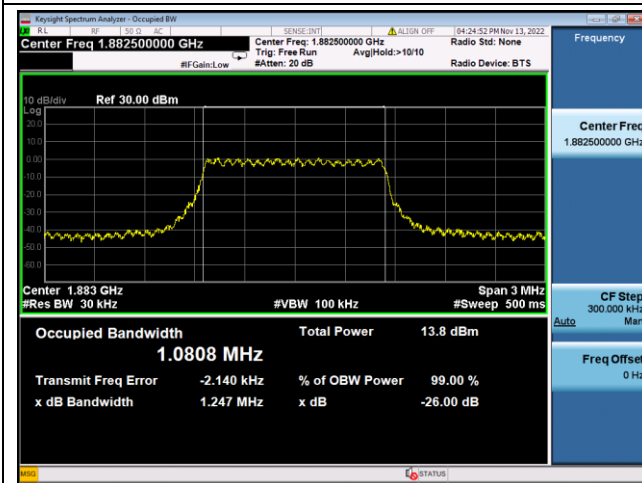

LTE Band 25, Nominal Bandwidth: 1.4MHz, OBW & 26dB Bandwidth

QPSK Low channel

16QAM Low channel

QPSK Middle channel

16QAM Middle channel

QPSK High channel

16QAM High channel

LTE Band 25, Nominal Bandwidth: 3.0MHz, OBW & 26dB Bandwidth

QPSK Low channel

16QAM Low channel

QPSK Middle channel

16QAM Middle channel

QPSK High channel

16QAM High channel

LTE Band 25, Nominal Bandwidth: 5MHz, OBW & 26dB Bandwidth

QPSK Low channel