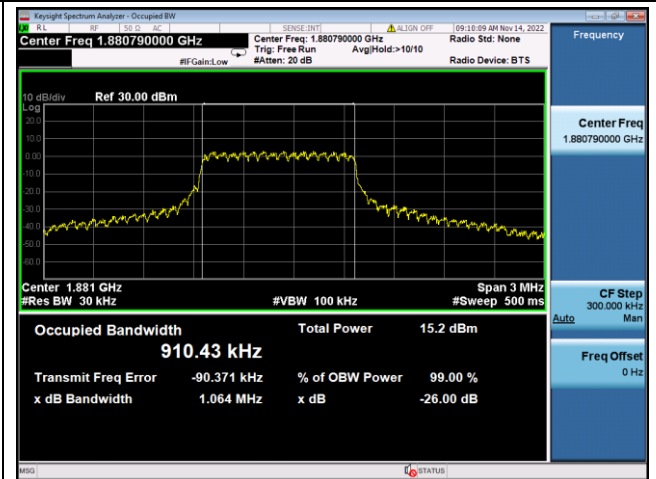

LTE Band 25, Nominal Bandwidth: 1.4MHz, OBW & 26dB Bandwidth

QPSK Low channel

16QAM Low channel

QPSK Middle channel

16QAM Middle channel

QPSK High channel

16QAM High channel

LTE Band 25, Nominal Bandwidth: 3.0MHz, OBW & 26dB Bandwidth

QPSK Low channel

16QAM Low channel

QPSK Middle channel

16QAM Middle channel

QPSK High channel

16QAM High channel

LTE Band 25, Nominal Bandwidth: 5MHz, OBW & 26dB Bandwidth

QPSK Low channel

16QAM Low channel

QPSK Middle channel

16QAM Middle channel

QPSK High channel

16QAM High channel

LTE Band 25, Nominal Bandwidth: 10MHz, OBW & 26dB Bandwidth

QPSK Low channel

16QAM Low channel