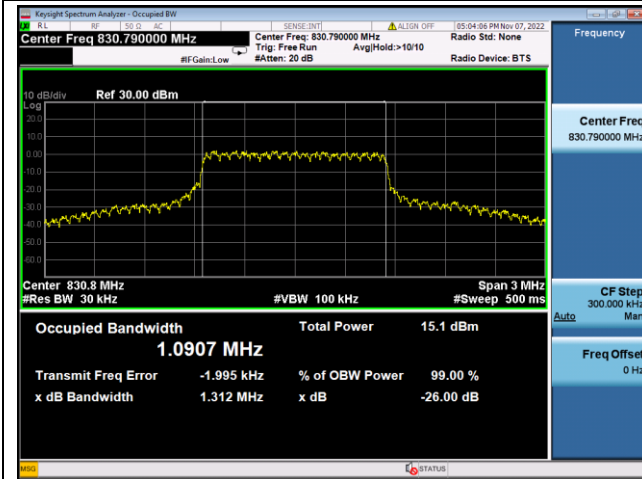

LTE Band 14, Nominal Bandwidth: 5MHz, OBW & 26dB Bandwidth

QPSK Low channel

16QAM Low channel

QPSK Middle channel

16QAM Middle channel

QPSK High channel

16QAM High channel

LTE Band 14, Nominal Bandwidth: 10MHz, OBW & 26dB Bandwidth

QPSK Middle channel

16QAM Middle channel

LTE Band 19					
Nominal Bandwidth	Modulation	Test Item	Test result(MHz)		
			LCH	MCH	HCH
5.0 MHz	QPSK	OBW	1.0907	1.0827	1.0909
		26dB bandwidth	1.312	1.275	1.343
	16QAM	OBW	0.91436	0.91621	0.91568
		26dB bandwidth	1.141	1.387	1.392
Nominal Bandwidth	Modulation	Test Item	Test result(MHz)		
10.0 MHz	QPSK	OBW	1.0859	1.0880	1.0843
		26dB bandwidth	1.292	1.276	1.279
	16QAM	OBW	0.92260	0.92405	0.93046
		26dB bandwidth	1.627	1.700	1.692
Nominal Bandwidth	Modulation	Test Item	LCH	MCH	HCH
15.0 MHz	QPSK	OBW	/	1.0955	/
		26dB bandwidth	/	1.681	/
	16QAM	OBW	/	0.92545	/
		26dB bandwidth	/	1.622	/

LTE Band 19, Nominal Bandwidth: 5MHz, OBW & 26dB Bandwidth

QPSK Low channel

16QAM Low channel

QPSK Middle channel

16QAM Middle channel

QPSK High channel

16QAM High channel

LTE Band 19, Nominal Bandwidth: 10MHz, OBW & 26dB Bandwidth