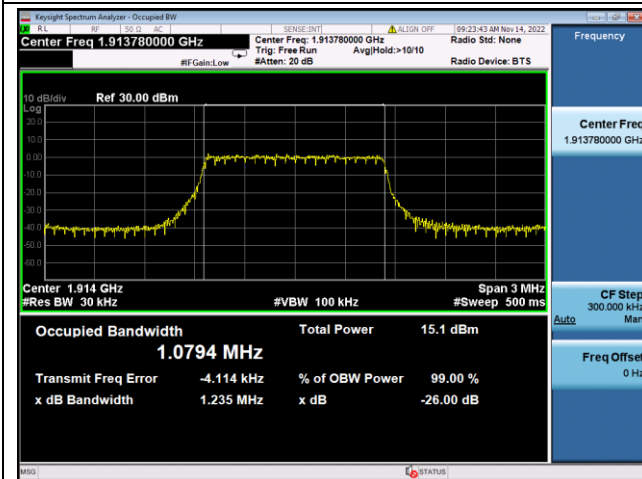

QPSK Low channel

16QAM Low channel

QPSK Middle channel

16QAM Middle channel

QPSK High channel

16QAM High channel

LTE Band 25, Nominal Bandwidth: 5MHz, OBW & 26dB Bandwidth

QPSK Low channel

16QAM Low channel

QPSK Middle channel

16QAM Middle channel

QPSK High channel

16QAM High channel

LTE Band 25, Nominal Bandwidth: 10MHz, OBW & 26dB Bandwidth

QPSK Low channel

16QAM Low channel

QPSK Middle channel

16QAM Middle channel

QPSK High channel

16QAM High channel

LTE Band 25, Nominal Bandwidth: 15MHz, OBW & 26dB Bandwidth

QPSK Low channel

16QAM Low channel

QPSK Middle channel