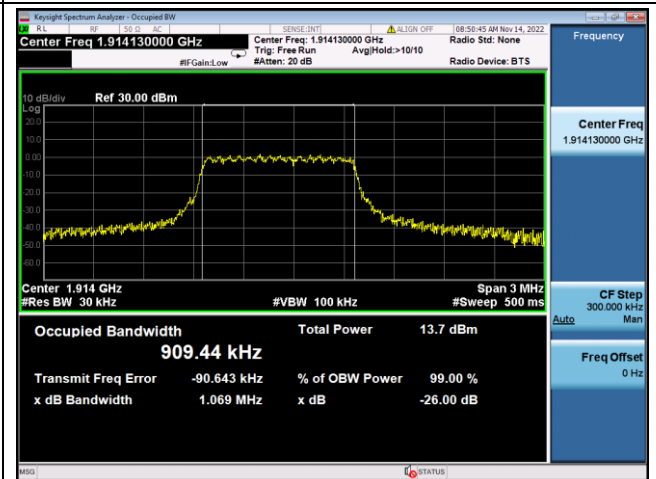

LTE Band 25, Nominal Bandwidth: 1.4MHz, OBW & 26dB Bandwidth

QPSK Low channel

16QAM Low channel

QPSK Middle channel

16QAM Middle channel

QPSK High channel

16QAM High channel

LTE Band 25, Nominal Bandwidth: 3.0MHz, OBW & 26dB Bandwidth

QPSK Low channel

16QAM Low channel

QPSK Middle channel

16QAM Middle channel

QPSK High channel

16QAM High channel

LTE Band 25, Nominal Bandwidth: 5MHz, OBW & 26dB Bandwidth

QPSK Low channel

16QAM Low channel

QPSK Middle channel

16QAM Middle channel

QPSK High channel

16QAM High channel

LTE Band 25, Nominal Bandwidth: 10MHz, OBW & 26dB Bandwidth

QPSK Low channel

16QAM Low channel