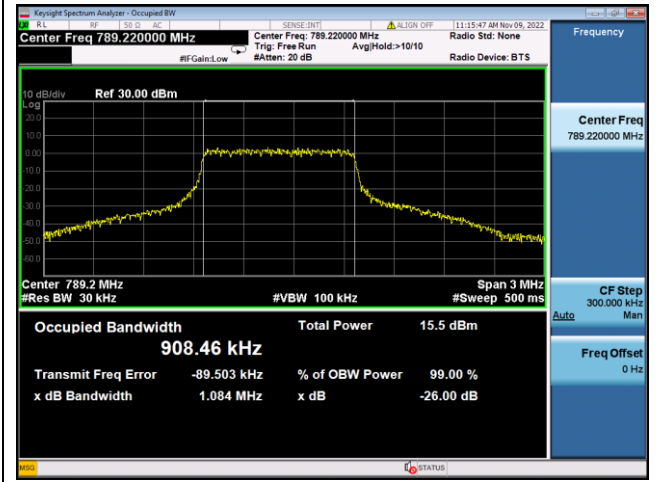

16QAM Middle channel