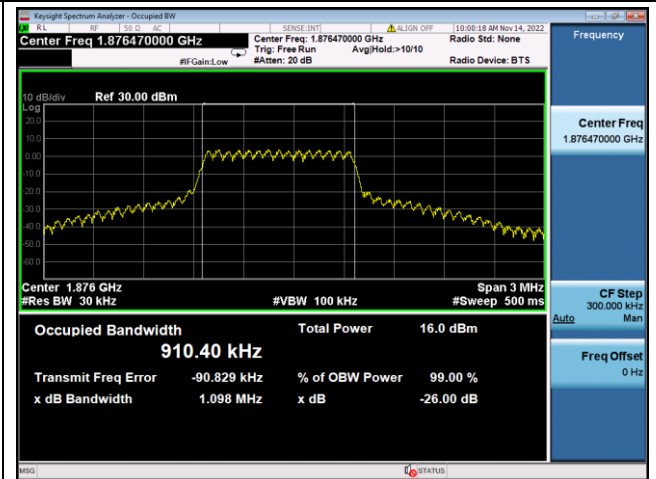

16QAM Middle channel