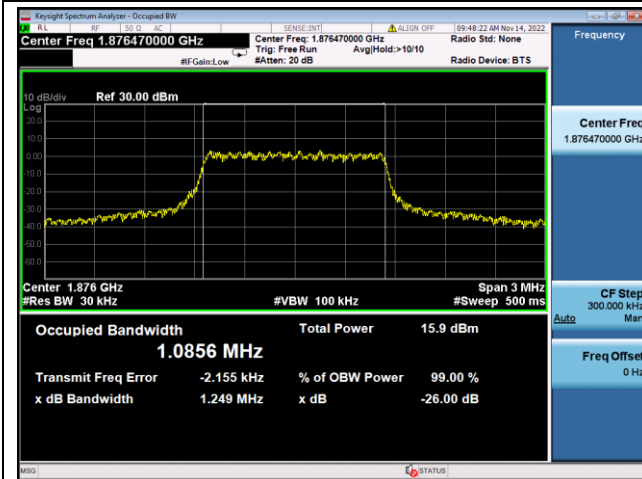

16QAM Low channel

QPSK Middle channel

16QAM Middle channel

QPSK High channel

16QAM High channel

LTE Band 25, Nominal Bandwidth: 10MHz, OBW & 26dB Bandwidth

QPSK Low channel

16QAM Low channel

QPSK Middle channel

16QAM Middle channel

QPSK High channel

16QAM High channel

LTE Band 25, Nominal Bandwidth: 15MHz, OBW & 26dB Bandwidth

QPSK Low channel

16QAM Low channel

QPSK Middle channel