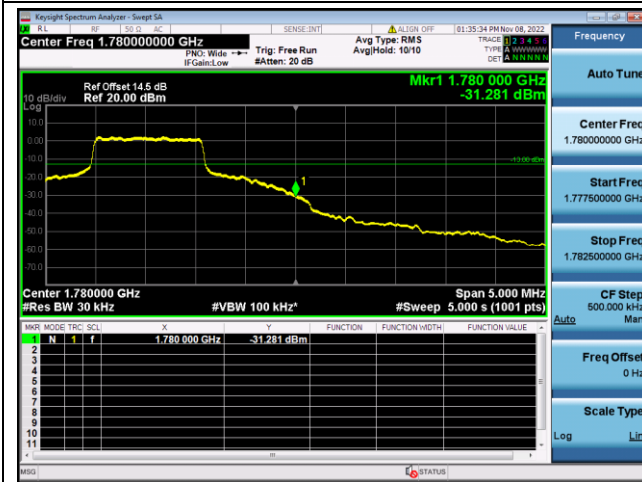

LTE FDD Band 66, Nominal Bandwidth: 10MHz

QPSK Low channel-1 RB offset 0

16QAM Low channel-1 RB offset 0

QPSK Low channel-6 RB offset 0

16QAM Low channel-6 RB offset 0

QPSK High channel-1 RB offset max

16QAM High channel-1 RB offset max

QPSK High channel-6 RB offset 0

16QAM High channel-6 RB offset 0

LTE FDD Band 66, Nominal Bandwidth: 15MHz

QPSK Low channel-1 RB offset 0

16QAM Low channel-1 RB offset 0

QPSK Low channel-6 RB offset 0

16QAM Low channel-6 RB offset 0

QPSK High channel-1 RB offset max

16QAM High channel-1 RB offset max

QPSK High channel-6 RB offset 0

16QAM High channel-6 RB offset 0

LTE FDD Band 66, Nominal Bandwidth: 20MHz

QPSK Low channel-1 RB offset 0