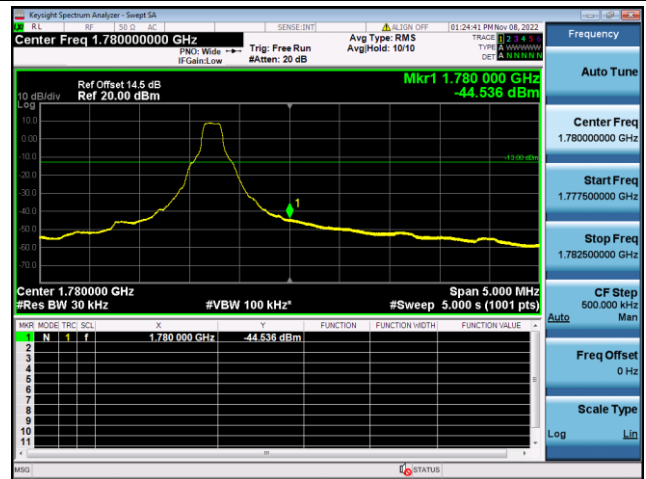

LTE FDD Band 66, Nominal Bandwidth: 10MHz

QPSK Low channel-1 RB offset 0

16QAM Low channel-1 RB offset 0

QPSK Low channel-6 RB offset 0

16QAM Low channel-6 RB offset 0

QPSK High channel-1 RB offset max

16QAM High channel-1 RB offset max

QPSK High channel-6 RB offset 0

16QAM High channel-6 RB offset 0

LTE FDD Band 66, Nominal Bandwidth: 15MHz

QPSK Low channel-1 RB offset 0

16QAM Low channel-1 RB offset 0

QPSK Low channel-6 RB offset 0

16QAM Low channel-6 RB offset 0