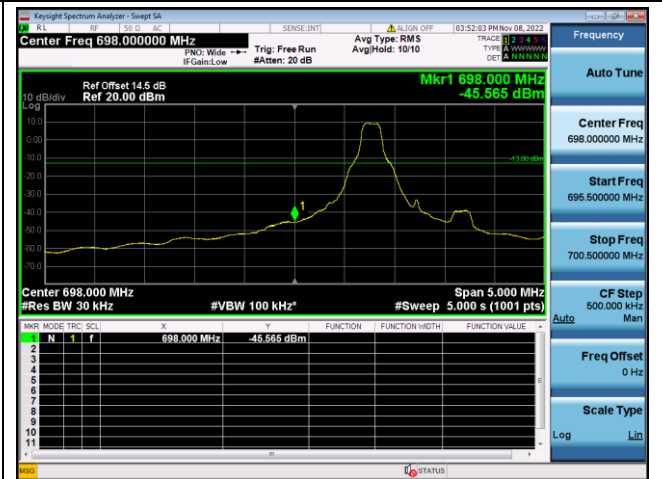

QPSK High channel-6 RB offset 0

16QAM High channel-6 RB offset 0

LTE FDD Band 85, Nominal Bandwidth: 10MHz

QPSK Low channel-1 RB offset 0

16QAM Low channel-1 RB offset 0

QPSK Low channel-6 RB offset 0

16QAM Low channel-6 RB offset 0