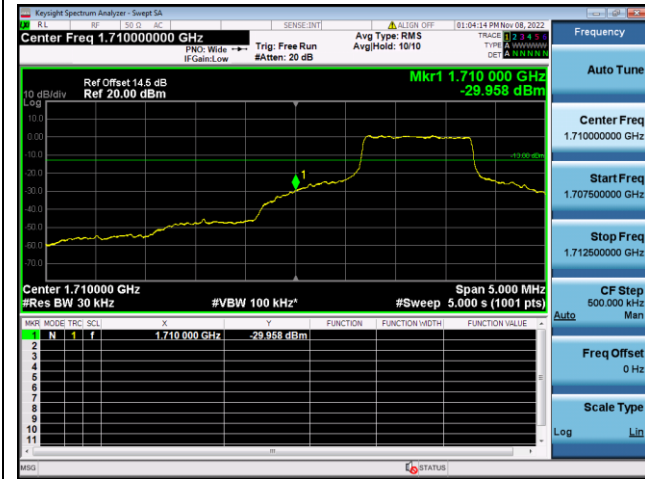

LTE FDD Band 66, Nominal Bandwidth: 10MHz

QPSK Low channel-1 RB offset 0

16QAM Low channel-1 RB offset 0

QPSK Low channel-6 RB offset 0

16QAM Low channel-6 RB offset 0

QPSK High channel-1 RB offset max

16QAM High channel-1 RB offset max

QPSK High channel-6 RB offset 0

16QAM High channel-6 RB offset 0

LTE FDD Band 66, Nominal Bandwidth: 15MHz

QPSK Low channel-1 RB offset 0

16QAM Low channel-1 RB offset 0

QPSK Low channel-6 RB offset 0

16QAM Low channel-6 RB offset 0

QPSK High channel-1 RB offset max

16QAM High channel-1 RB offset max

QPSK High channel-6 RB offset 0

16QAM High channel-6 RB offset 0

LTE FDD Band 66, Nominal Bandwidth: 20MHz

QPSK Low channel-1 RB offset 0