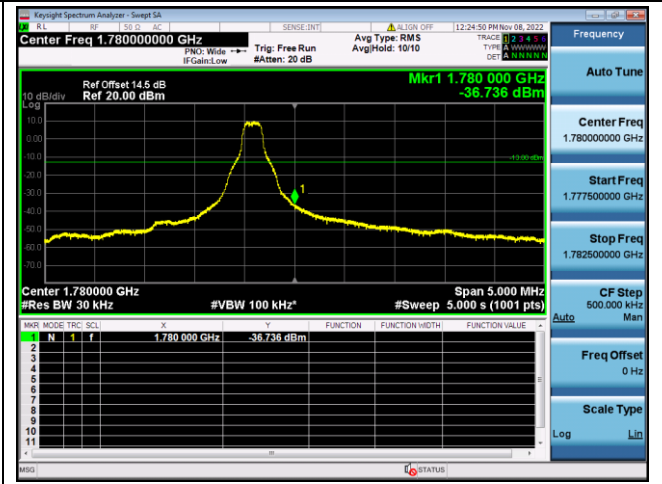

QPSK High channel-6 RB offset 0

16QAM High channel-6 RB offset 0

LTE FDD Band 66, Nominal Bandwidth: 3MHz

QPSK Low channel-1 RB offset 0

16QAM Low channel-1 RB offset 0

QPSK Low channel-6 RB offset 0

16QAM Low channel-6 RB offset 0

QPSK High channel-1 RB offset max

16QAM High channel-1 RB offset max

QPSK High channel-6 RB offset 0

16QAM High channel-6 RB offset 0

LTE FDD Band 66, Nominal Bandwidth: 5MHz

QPSK Low channel-1 RB offset 0