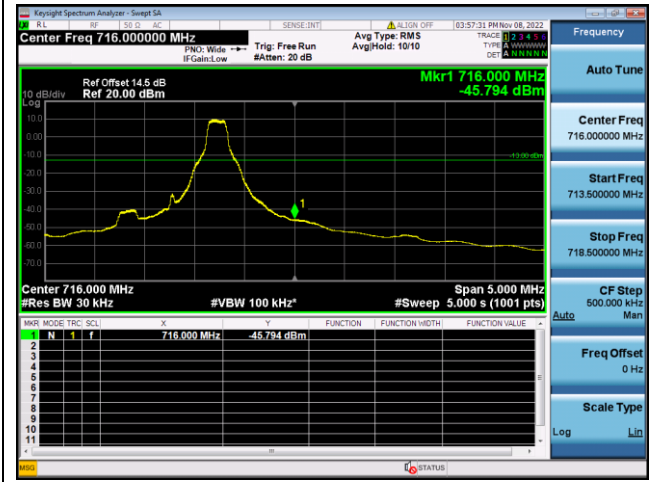

16QAM High channel-1 RB offset max