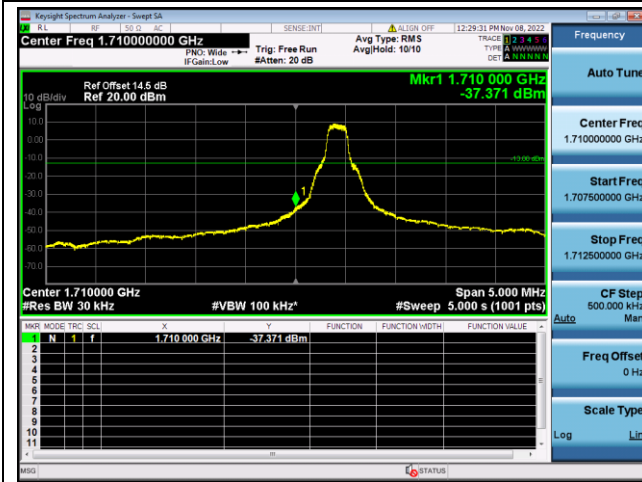

QPSK High channel-6 RB offset 0

16QAM High channel-6 RB offset 0

LTE FDD Band 66, Nominal Bandwidth: 3MHz

QPSK Low channel-1 RB offset 0

16QAM Low channel-1 RB offset 0

QPSK Low channel-6 RB offset 0

16QAM Low channel-6 RB offset 0

QPSK High channel-1 RB offset max

16QAM High channel-1 RB offset max

QPSK High channel-6 RB offset 0

16QAM High channel-6 RB offset 0

LTE FDD Band 66, Nominal Bandwidth: 5MHz

QPSK Low channel-1 RB offset 0