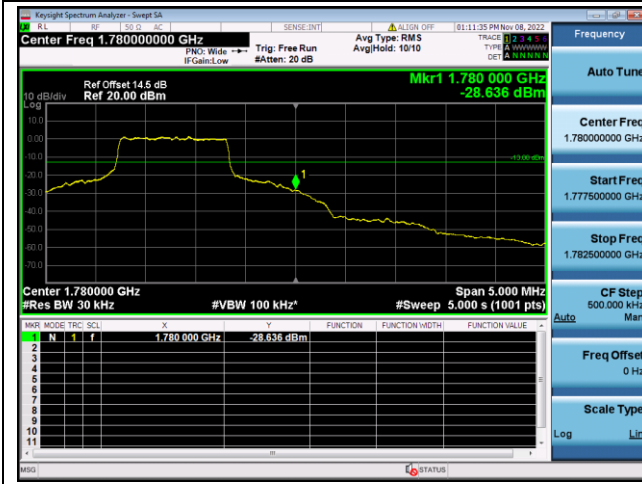

LTE FDD Band 66, Nominal Bandwidth: 10MHz

QPSK Low channel-1 RB offset 0

16QAM Low channel-1 RB offset 0

QPSK Low channel-6 RB offset 0

16QAM Low channel-6 RB offset 0

QPSK High channel-1 RB offset max

16QAM High channel-1 RB offset max

QPSK High channel-6 RB offset 0

16QAM High channel-6 RB offset 0

LTE FDD Band 66, Nominal Bandwidth: 15MHz

QPSK Low channel-1 RB offset 0

16QAM Low channel-1 RB offset 0

QPSK Low channel-6 RB offset 0

16QAM Low channel-6 RB offset 0

QPSK High channel-1 RB offset max

16QAM High channel-1 RB offset max

QPSK High channel-6 RB offset 0

16QAM High channel-6 RB offset 0

LTE FDD Band 66, Nominal Bandwidth: 20MHz

QPSK Low channel-1 RB offset 0