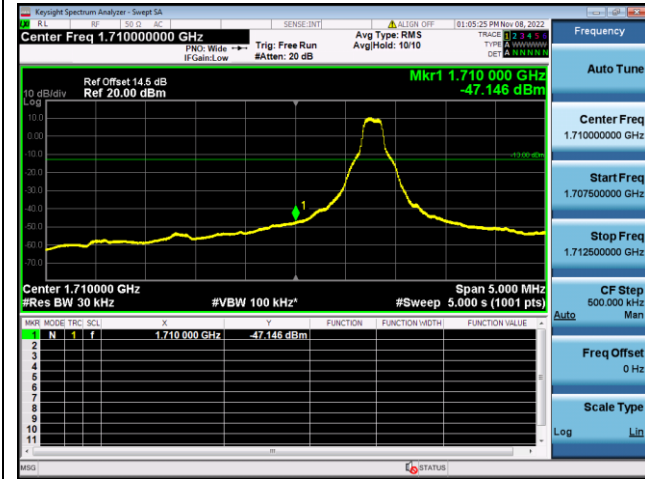

QPSK High channel-1 RB offset max

16QAM High channel-1 RB offset max

QPSK High channel-6 RB offset 0

16QAM High channel-6 RB offset 0

LTE FDD Band 66, Nominal Bandwidth: 5MHz

QPSK Low channel-1 RB offset 0

16QAM Low channel-1 RB offset 0

QPSK Low channel-6 RB offset 0

16QAM Low channel-6 RB offset 0

QPSK High channel-1 RB offset max

16QAM High channel-1 RB offset max

QPSK High channel-6 RB offset 0

16QAM High channel-6 RB offset 0

LTE FDD Band 66, Nominal Bandwidth: 10MHz

QPSK Low channel-1 RB offset 0

16QAM Low channel-1 RB offset 0

QPSK Low channel-6 RB offset 0

16QAM Low channel-6 RB offset 0

QPSK High channel-1 RB offset max

16QAM High channel-1 RB offset max

QPSK High channel-6 RB offset 0

16QAM High channel-6 RB offset 0

LTE FDD Band 66, Nominal Bandwidth: 15MHz

QPSK Low channel-1 RB offset 0

16QAM Low channel-1 RB offset 0

QPSK Low channel-6 RB offset 0

16QAM Low channel-6 RB offset 0