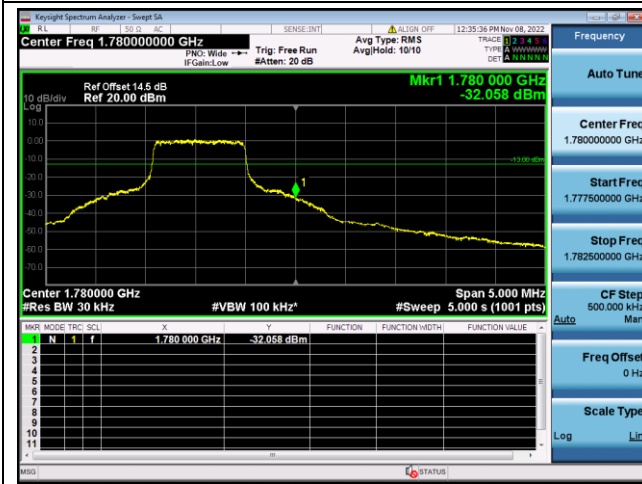

QPSK High channel-6 RB offset 0

16QAM High channel-6 RB offset 0

LTE FDD Band 66, Nominal Bandwidth: 3MHz

QPSK Low channel-1 RB offset 0

16QAM Low channel-1 RB offset 0

QPSK Low channel-6 RB offset 0

16QAM Low channel-6 RB offset 0

QPSK High channel-1 RB offset max

16QAM High channel-1 RB offset max

QPSK High channel-6 RB offset 0

16QAM High channel-6 RB offset 0

LTE FDD Band 66, Nominal Bandwidth: 5MHz

QPSK Low channel-1 RB offset 0