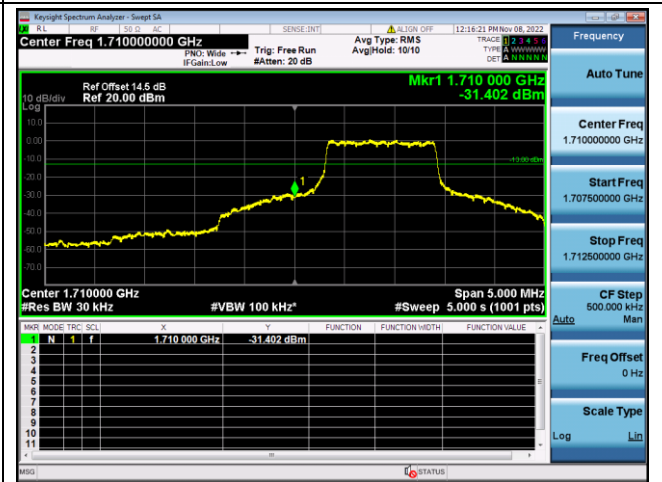

QPSK High channel-6 RB offset 0

16QAM High channel-6 RB offset 0

LTE FDD Band 66, Nominal Bandwidth: 3MHz

QPSK Low channel-1 RB offset 0

16QAM Low channel-1 RB offset 0

QPSK Low channel-6 RB offset 0

16QAM Low channel-6 RB offset 0

QPSK High channel-1 RB offset max

16QAM High channel-1 RB offset max

QPSK High channel-6 RB offset 0

16QAM High channel-6 RB offset 0

LTE FDD Band 66, Nominal Bandwidth: 5MHz

QPSK Low channel-1 RB offset 0