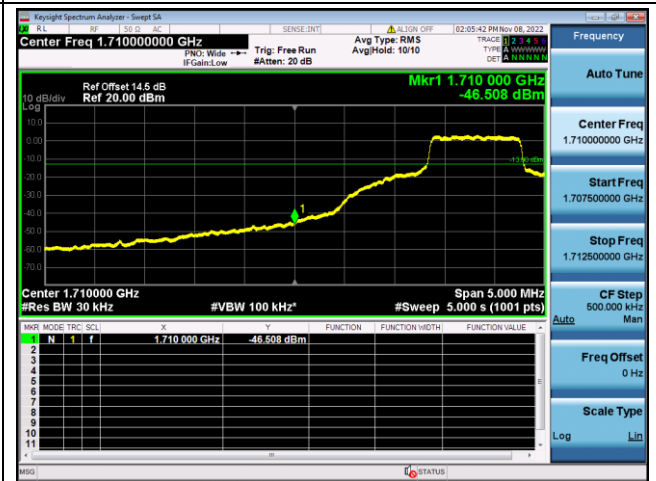

16QAM Low channel-6 RB offset 0