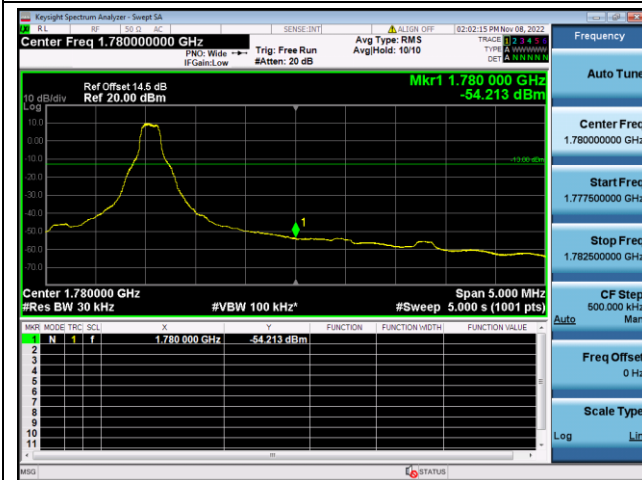

QPSK High channel-1 RB offset max

16QAM High channel-1 RB offset max

QPSK High channel-6 RB offset 0

16QAM High channel-6 RB offset 0

LTE FDD Band 66, Nominal Bandwidth: 20MHz

QPSK Low channel-1 RB offset 0

16QAM Low channel-1 RB offset 0

QPSK Low channel-6 RB offset 0

16QAM Low channel-6 RB offset 0

QPSK High channel-1 RB offset max

16QAM High channel-1 RB offset max

QPSK High channel-6 RB offset 0

16QAM High channel-6 RB offset 0

LTE FDD Band 85, Nominal Bandwidth: 5MHz

QPSK Low channel-1 RB offset 0

16QAM Low channel-1 RB offset 0

QPSK Low channel-6 RB offset 0

16QAM Low channel-6 RB offset 0

QPSK High channel-1 RB offset max

16QAM High channel-1 RB offset max