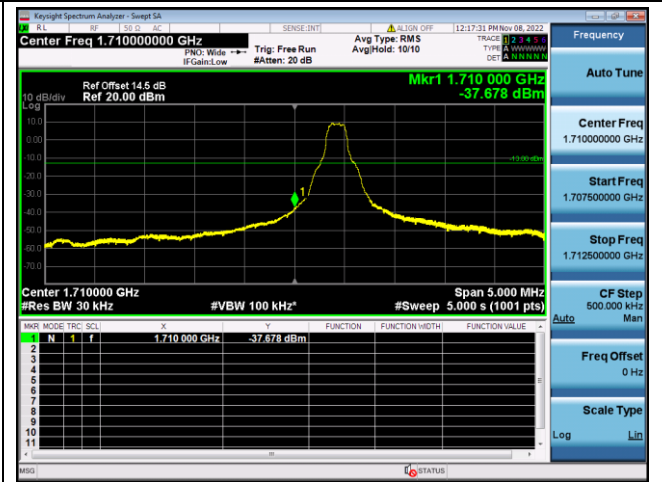

QPSK High channel-6 RB offset 0

16QAM High channel-6 RB offset 0

LTE FDD Band 66, Nominal Bandwidth: 3MHz

QPSK Low channel-1 RB offset 0

16QAM Low channel-1 RB offset 0

QPSK Low channel-6 RB offset 0

16QAM Low channel-6 RB offset 0

QPSK High channel-1 RB offset max

16QAM High channel-1 RB offset max

QPSK High channel-6 RB offset 0

16QAM High channel-6 RB offset 0

LTE FDD Band 66, Nominal Bandwidth: 5MHz

QPSK Low channel-1 RB offset 0