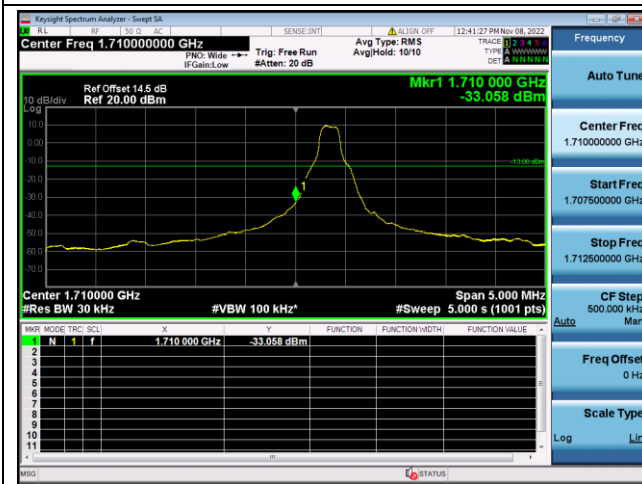

QPSK High channel-6 RB offset 0

16QAM High channel-6 RB offset 0

LTE FDD Band 66, Nominal Bandwidth: 3MHz

QPSK Low channel-1 RB offset 0

16QAM Low channel-1 RB offset 0

QPSK Low channel-6 RB offset 0

16QAM Low channel-6 RB offset 0

QPSK High channel-1 RB offset max

16QAM High channel-1 RB offset max

QPSK High channel-6 RB offset 0

16QAM High channel-6 RB offset 0

LTE FDD Band 66, Nominal Bandwidth: 5MHz

QPSK Low channel-1 RB offset 0

16QAM Low channel-1 RB offset 0

QPSK Low channel-6 RB offset 0

16QAM Low channel-6 RB offset 0

QPSK High channel-1 RB offset max

16QAM High channel-1 RB offset max

QPSK High channel-6 RB offset 0

16QAM High channel-6 RB offset 0

LTE FDD Band 66, Nominal Bandwidth: 10MHz

QPSK Low channel-1 RB offset 0

16QAM Low channel-1 RB offset 0

QPSK Low channel-6 RB offset 0

16QAM Low channel-6 RB offset 0

QPSK High channel-1 RB offset max

16QAM High channel-1 RB offset max