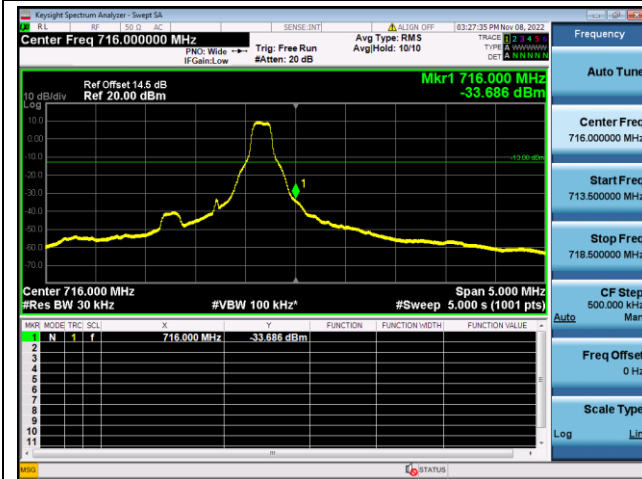

LTE FDD Band 85, Nominal Bandwidth: 5MHz

QPSK Low channel-1 RB offset 0

16QAM Low channel-1 RB offset 0

QPSK Low channel-6 RB offset 0

16QAM Low channel-6 RB offset 0

QPSK High channel-1 RB offset max

16QAM High channel-1 RB offset max

QPSK High channel-6 RB offset 0

16QAM High channel-6 RB offset 0

LTE FDD Band 85, Nominal Bandwidth: 10MHz

QPSK Low channel-1 RB offset 0

16QAM Low channel-1 RB offset 0

QPSK Low channel-6 RB offset 0

16QAM Low channel-6 RB offset 0