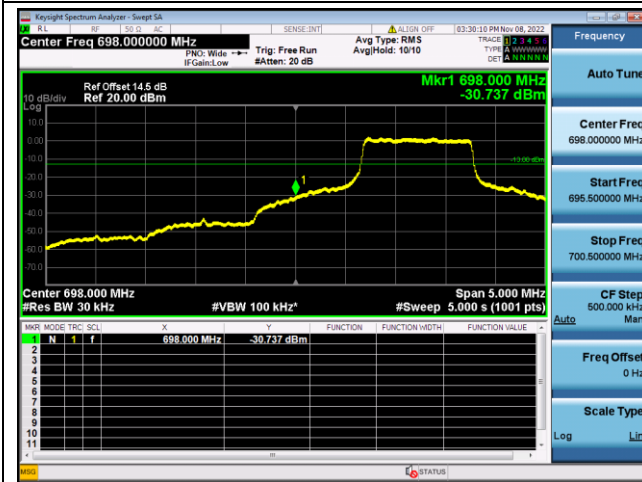

LTE FDD Band 85, Nominal Bandwidth: 5MHz

QPSK Low channel-1 RB offset 0

16QAM Low channel-1 RB offset 0

QPSK Low channel-6 RB offset 0

16QAM Low channel-6 RB offset 0

QPSK High channel-1 RB offset max

16QAM High channel-1 RB offset max

QPSK High channel-6 RB offset 0

16QAM High channel-6 RB offset 0

LTE FDD Band 85, Nominal Bandwidth: 10MHz

QPSK Low channel-1 RB offset 0

16QAM Low channel-1 RB offset 0

QPSK Low channel-6 RB offset 0

16QAM Low channel-6 RB offset 0