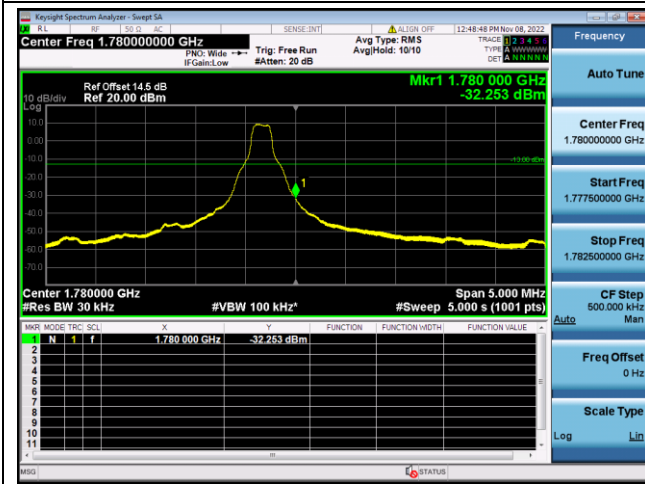

QPSK High channel-1 RB offset max

16QAM High channel-1 RB offset max

QPSK High channel-6 RB offset 0

16QAM High channel-6 RB offset 0

LTE FDD Band 66, Nominal Bandwidth: 5MHz

QPSK Low channel-1 RB offset 0

16QAM Low channel-1 RB offset 0

QPSK Low channel-6 RB offset 0

16QAM Low channel-6 RB offset 0

QPSK High channel-1 RB offset max

16QAM High channel-1 RB offset max

QPSK High channel-6 RB offset 0

16QAM High channel-6 RB offset 0

LTE FDD Band 66, Nominal Bandwidth: 10MHz

QPSK Low channel-1 RB offset 0

16QAM Low channel-1 RB offset 0

QPSK Low channel-6 RB offset 0

16QAM Low channel-6 RB offset 0

QPSK High channel-1 RB offset max

16QAM High channel-1 RB offset max