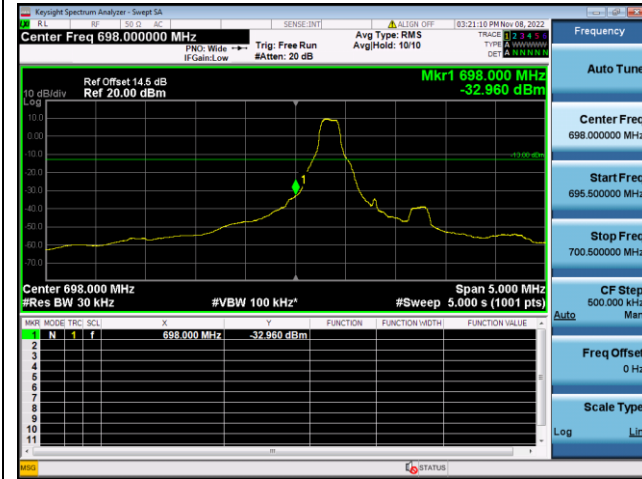

QPSK High channel-1 RB offset max

16QAM High channel-1 RB offset max

QPSK High channel-6 RB offset 0

16QAM High channel-6 RB offset 0

LTE FDD Band 66, Nominal Bandwidth: 20MHz

QPSK Low channel-1 RB offset 0

16QAM Low channel-1 RB offset 0

QPSK Low channel-6 RB offset 0

16QAM Low channel-6 RB offset 0

QPSK High channel-1 RB offset max

16QAM High channel-1 RB offset max

QPSK High channel-6 RB offset 0

16QAM High channel-6 RB offset 0

LTE FDD Band 85, Nominal Bandwidth: 5MHz

QPSK Low channel-1 RB offset 0

16QAM Low channel-1 RB offset 0

QPSK Low channel-6 RB offset 0

16QAM Low channel-6 RB offset 0

QPSK High channel-1 RB offset max

16QAM High channel-1 RB offset max