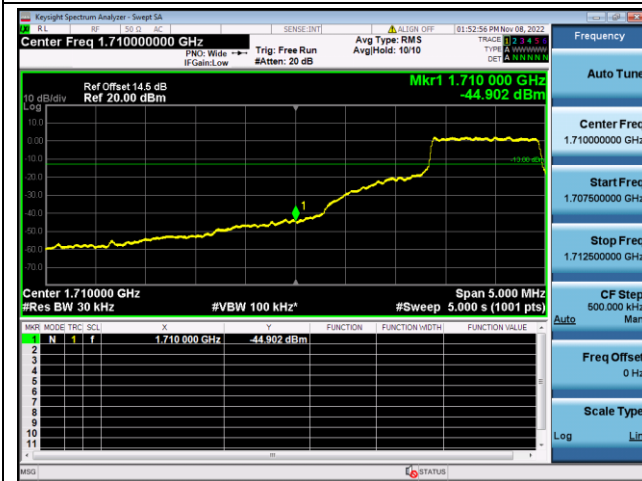

QPSK High channel-6 RB offset 0

16QAM High channel-6 RB offset 0

LTE FDD Band 66, Nominal Bandwidth: 15MHz

QPSK Low channel-1 RB offset 0

16QAM Low channel-1 RB offset 0

QPSK Low channel-6 RB offset 0

16QAM Low channel-6 RB offset 0

QPSK High channel-1 RB offset max

16QAM High channel-1 RB offset max

QPSK High channel-6 RB offset 0

16QAM High channel-6 RB offset 0

LTE FDD Band 66, Nominal Bandwidth: 20MHz

QPSK Low channel-1 RB offset 0

16QAM Low channel-1 RB offset 0

QPSK Low channel-6 RB offset 0

16QAM Low channel-6 RB offset 0

QPSK High channel-1 RB offset max

16QAM High channel-1 RB offset max

QPSK High channel-6 RB offset 0

16QAM High channel-6 RB offset 0