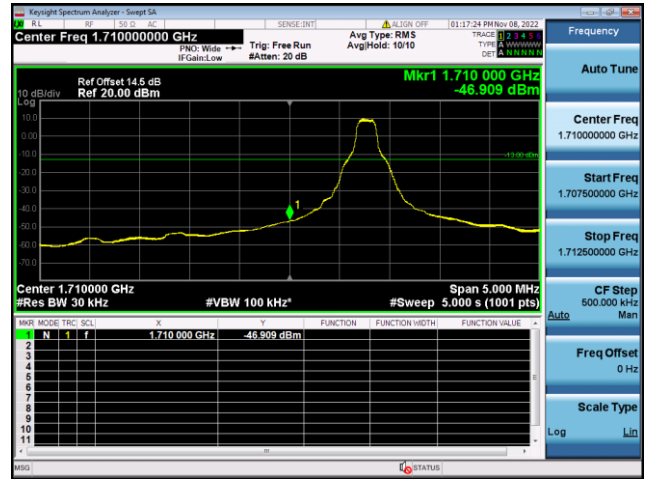

QPSK High channel-1 RB offset max

16QAM High channel-1 RB offset max

QPSK High channel-6 RB offset 0

16QAM High channel-6 RB offset 0

LTE FDD Band 66, Nominal Bandwidth: 5MHz

QPSK Low channel-1 RB offset 0

16QAM Low channel-1 RB offset 0

QPSK Low channel-6 RB offset 0

16QAM Low channel-6 RB offset 0

QPSK High channel-1 RB offset max

16QAM High channel-1 RB offset max

QPSK High channel-6 RB offset 0

16QAM High channel-6 RB offset 0

LTE FDD Band 66, Nominal Bandwidth: 10MHz

QPSK Low channel-1 RB offset 0

16QAM Low channel-1 RB offset 0

QPSK Low channel-6 RB offset 0

16QAM Low channel-6 RB offset 0

QPSK High channel-1 RB offset max

16QAM High channel-1 RB offset max

QPSK High channel-6 RB offset 0

16QAM High channel-6 RB offset 0

LTE FDD Band 66, Nominal Bandwidth: 15MHz

QPSK Low channel-1 RB offset 0

16QAM Low channel-1 RB offset 0

QPSK Low channel-6 RB offset 0

16QAM Low channel-6 RB offset 0