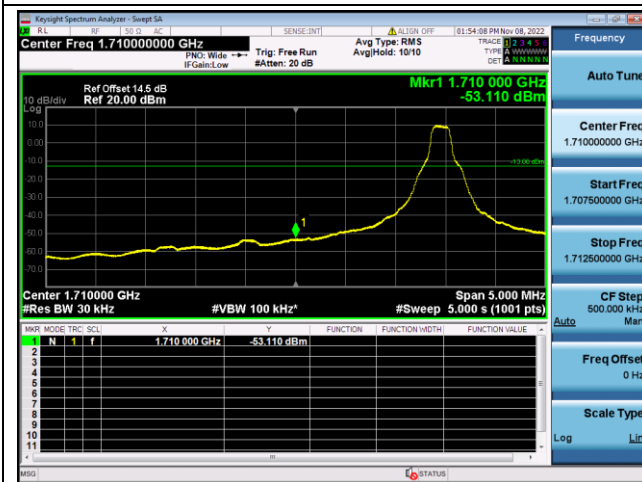

QPSK High channel-6 RB offset 0

16QAM High channel-6 RB offset 0

LTE FDD Band 66, Nominal Bandwidth: 15MHz

QPSK Low channel-1 RB offset 0

16QAM Low channel-1 RB offset 0

QPSK Low channel-6 RB offset 0

16QAM Low channel-6 RB offset 0

QPSK High channel-1 RB offset max

16QAM High channel-1 RB offset max

QPSK High channel-6 RB offset 0

16QAM High channel-6 RB offset 0

LTE FDD Band 66, Nominal Bandwidth: 20MHz

QPSK Low channel-1 RB offset 0