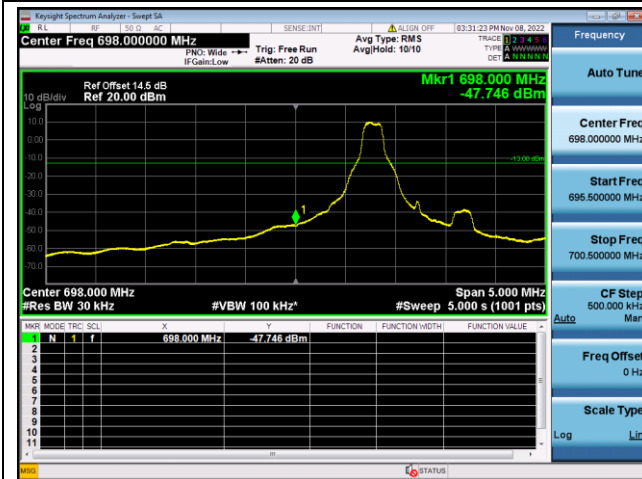

LTE FDD Band 85, Nominal Bandwidth: 5MHz

QPSK Low channel-1 RB offset 0

16QAM Low channel-1 RB offset 0

QPSK Low channel-6 RB offset 0

16QAM Low channel-6 RB offset 0

QPSK High channel-1 RB offset max

16QAM High channel-1 RB offset max

QPSK High channel-6 RB offset 0

16QAM High channel-6 RB offset 0

LTE FDD Band 85, Nominal Bandwidth: 10MHz

QPSK Low channel-1 RB offset 0

16QAM Low channel-1 RB offset 0

QPSK Low channel-6 RB offset 0

16QAM Low channel-6 RB offset 0