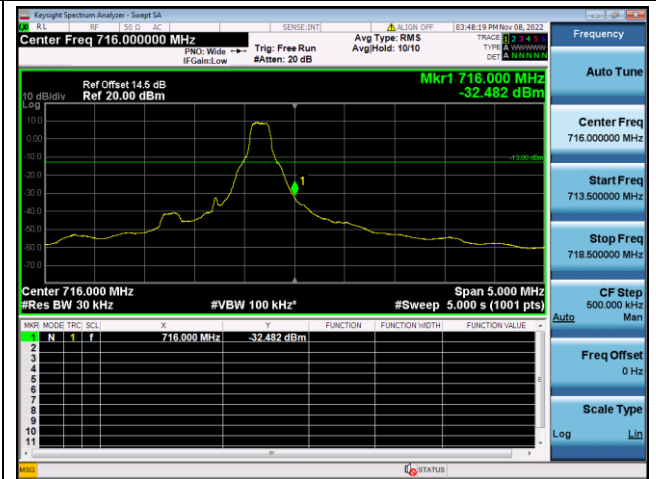

LTE FDD Band 85, Nominal Bandwidth: 5MHz

QPSK Low channel-1 RB offset 0

16QAM Low channel-1 RB offset 0

QPSK Low channel-6 RB offset 0

16QAM Low channel-6 RB offset 0

QPSK High channel-1 RB offset max

16QAM High channel-1 RB offset max