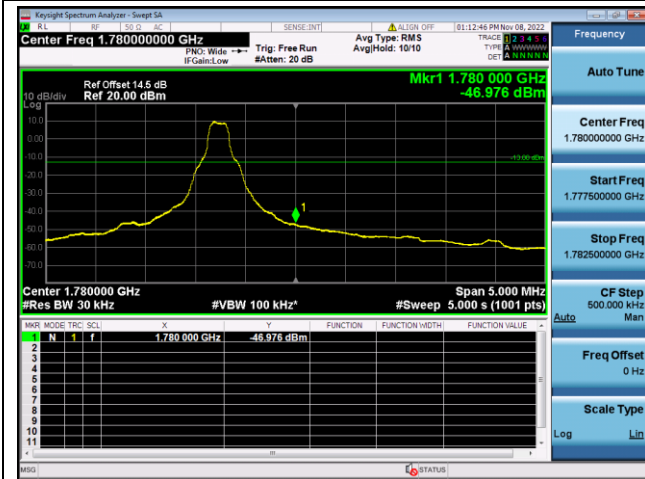

LTE FDD Band 66, Nominal Bandwidth: 10MHz

QPSK Low channel-1 RB offset 0

16QAM Low channel-1 RB offset 0

QPSK Low channel-6 RB offset 0

16QAM Low channel-6 RB offset 0

QPSK High channel-1 RB offset max

16QAM High channel-1 RB offset max

QPSK High channel-6 RB offset 0

16QAM High channel-6 RB offset 0

LTE FDD Band 66, Nominal Bandwidth: 15MHz

QPSK Low channel-1 RB offset 0

16QAM Low channel-1 RB offset 0

QPSK Low channel-6 RB offset 0

16QAM Low channel-6 RB offset 0

QPSK High channel-1 RB offset max

16QAM High channel-1 RB offset max

QPSK High channel-6 RB offset 0

16QAM High channel-6 RB offset 0

LTE FDD Band 66, Nominal Bandwidth: 20MHz

QPSK Low channel-1 RB offset 0