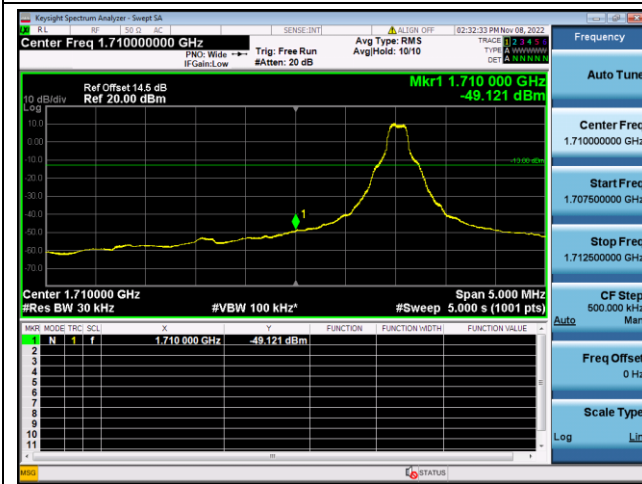

LTE FDD Band 66, Nominal Bandwidth: 10MHz

QPSK Low channel-1 RB offset 0

16QAM Low channel-1 RB offset 0

QPSK Low channel-6 RB offset 0

16QAM Low channel-6 RB offset 0

QPSK High channel-1 RB offset max

16QAM High channel-1 RB offset max

QPSK High channel-6 RB offset 0

16QAM High channel-6 RB offset 0

LTE FDD Band 66, Nominal Bandwidth: 15MHz

QPSK Low channel-1 RB offset 0

16QAM Low channel-1 RB offset 0

QPSK Low channel-6 RB offset 0

16QAM Low channel-6 RB offset 0

QPSK High channel-1 RB offset max

16QAM High channel-1 RB offset max

QPSK High channel-6 RB offset 0

16QAM High channel-6 RB offset 0

LTE FDD Band 66, Nominal Bandwidth: 20MHz

QPSK Low channel-1 RB offset 0