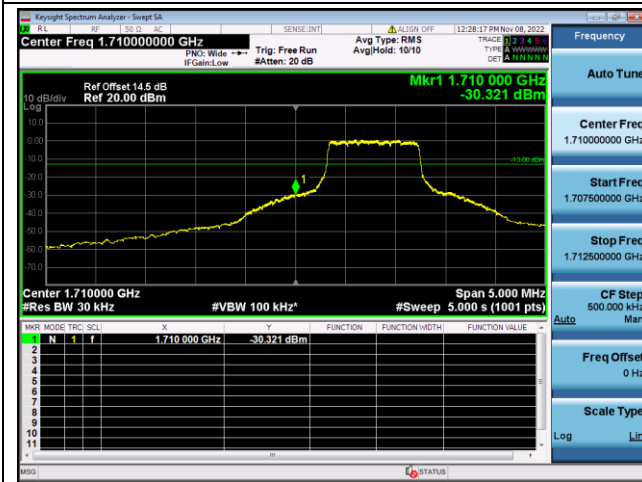

QPSK High channel-6 RB offset 0

16QAM High channel-6 RB offset 0

LTE FDD Band 66, Nominal Bandwidth: 3MHz

QPSK Low channel-1 RB offset 0

16QAM Low channel-1 RB offset 0

QPSK Low channel-6 RB offset 0

16QAM Low channel-6 RB offset 0

QPSK High channel-1 RB offset max

16QAM High channel-1 RB offset max

QPSK High channel-6 RB offset 0

16QAM High channel-6 RB offset 0

LTE FDD Band 66, Nominal Bandwidth: 5MHz

QPSK Low channel-1 RB offset 0