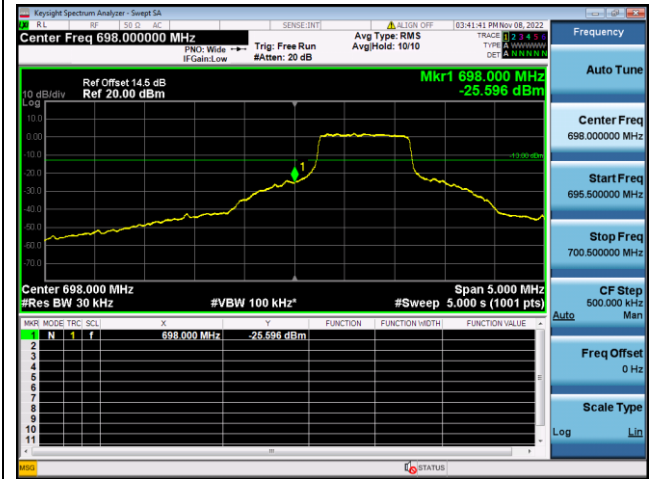

LTE FDD Band 85, Nominal Bandwidth: 5MHz

QPSK Low channel-1 RB offset 0

16QAM Low channel-1 RB offset 0

QPSK Low channel-6 RB offset 0

16QAM Low channel-6 RB offset 0

QPSK High channel-1 RB offset max

16QAM High channel-1 RB offset max

QPSK High channel-6 RB offset 0

16QAM High channel-6 RB offset 0

LTE FDD Band 85, Nominal Bandwidth: 10MHz

QPSK Low channel-1 RB offset 0

16QAM Low channel-1 RB offset 0

QPSK Low channel-6 RB offset 0

16QAM Low channel-6 RB offset 0