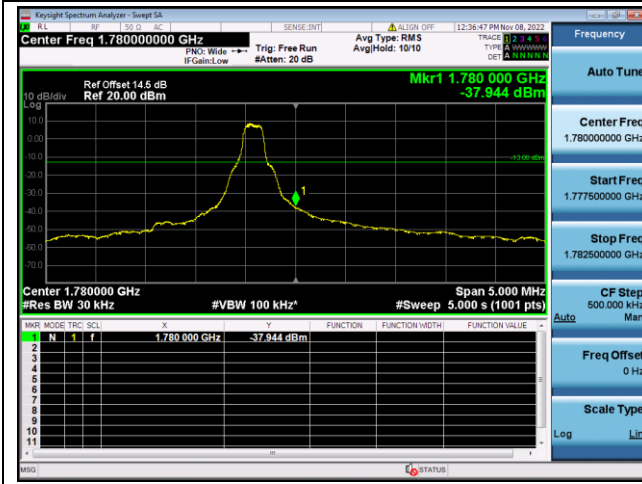

QPSK High channel-6 RB offset 0

16QAM High channel-6 RB offset 0

LTE FDD Band 66, Nominal Bandwidth: 3MHz

QPSK Low channel-1 RB offset 0

16QAM Low channel-1 RB offset 0

QPSK Low channel-6 RB offset 0

16QAM Low channel-6 RB offset 0

QPSK High channel-1 RB offset max

16QAM High channel-1 RB offset max

QPSK High channel-6 RB offset 0

16QAM High channel-6 RB offset 0

LTE FDD Band 66, Nominal Bandwidth: 5MHz

QPSK Low channel-1 RB offset 0