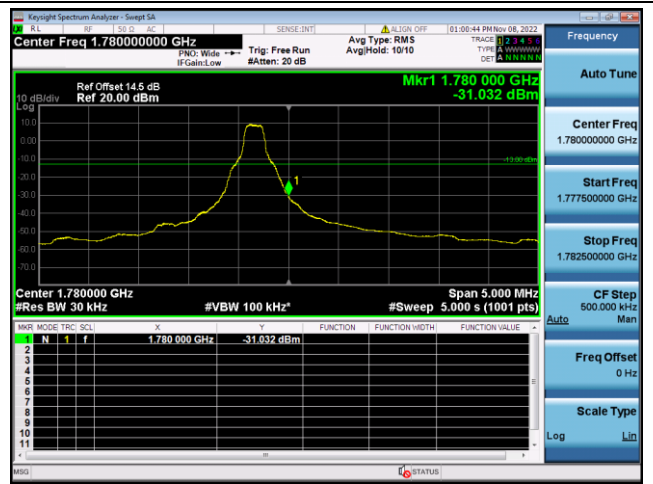

QPSK High channel-1 RB offset max

16QAM High channel-1 RB offset max

QPSK High channel-6 RB offset 0

16QAM High channel-6 RB offset 0

LTE FDD Band 66, Nominal Bandwidth: 5MHz

QPSK Low channel-1 RB offset 0

16QAM Low channel-1 RB offset 0

QPSK Low channel-6 RB offset 0

16QAM Low channel-6 RB offset 0

QPSK High channel-1 RB offset max

16QAM High channel-1 RB offset max

QPSK High channel-6 RB offset 0

16QAM High channel-6 RB offset 0

LTE FDD Band 66, Nominal Bandwidth: 10MHz

QPSK Low channel-1 RB offset 0

16QAM Low channel-1 RB offset 0

QPSK Low channel-6 RB offset 0

16QAM Low channel-6 RB offset 0

QPSK High channel-1 RB offset max

16QAM High channel-1 RB offset max