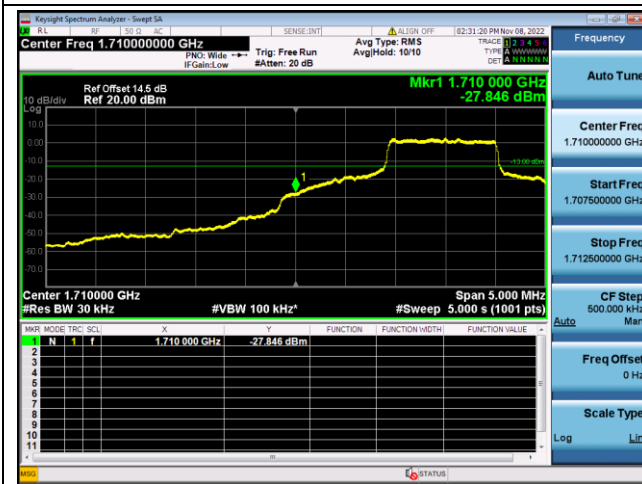

LTE FDD Band 66, Nominal Bandwidth: 10MHz

QPSK Low channel-1 RB offset 0

16QAM Low channel-1 RB offset 0

QPSK Low channel-6 RB offset 0

16QAM Low channel-6 RB offset 0

QPSK High channel-1 RB offset max

16QAM High channel-1 RB offset max

QPSK High channel-6 RB offset 0

16QAM High channel-6 RB offset 0

LTE FDD Band 66, Nominal Bandwidth: 15MHz

QPSK Low channel-1 RB offset 0

16QAM Low channel-1 RB offset 0

QPSK Low channel-6 RB offset 0

16QAM Low channel-6 RB offset 0

QPSK High channel-1 RB offset max

16QAM High channel-1 RB offset max

QPSK High channel-6 RB offset 0

16QAM High channel-6 RB offset 0

LTE FDD Band 66, Nominal Bandwidth: 20MHz

QPSK Low channel-1 RB offset 0