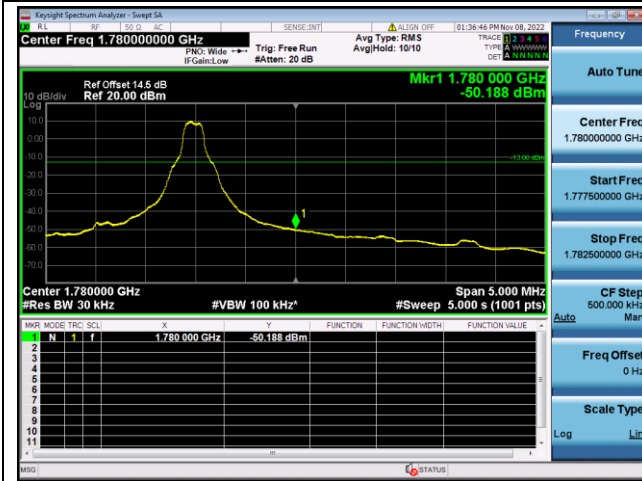

LTE FDD Band 66, Nominal Bandwidth: 10MHz

QPSK Low channel-1 RB offset 0

16QAM Low channel-1 RB offset 0

QPSK Low channel-6 RB offset 0

16QAM Low channel-6 RB offset 0

QPSK High channel-1 RB offset max

16QAM High channel-1 RB offset max

QPSK High channel-6 RB offset 0

16QAM High channel-6 RB offset 0

LTE FDD Band 66, Nominal Bandwidth: 15MHz

QPSK Low channel-1 RB offset 0

16QAM Low channel-1 RB offset 0

QPSK Low channel-6 RB offset 0

16QAM Low channel-6 RB offset 0

QPSK High channel-1 RB offset max

16QAM High channel-1 RB offset max

QPSK High channel-6 RB offset 0

16QAM High channel-6 RB offset 0

LTE FDD Band 66, Nominal Bandwidth: 20MHz

QPSK Low channel-1 RB offset 0