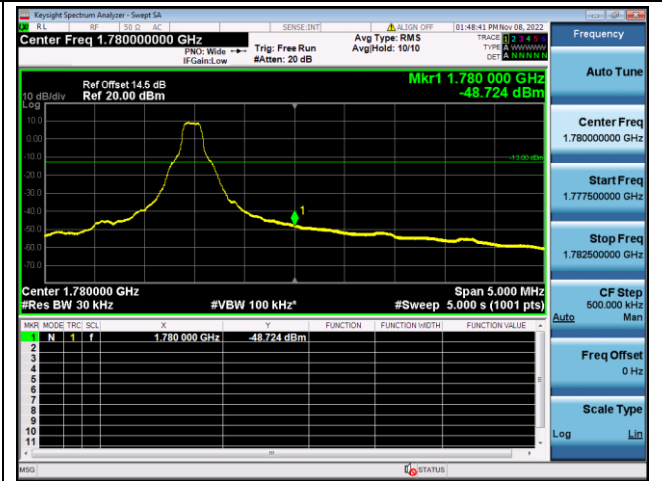

LTE FDD Band 66, Nominal Bandwidth: 10MHz

QPSK Low channel-1 RB offset 0

16QAM Low channel-1 RB offset 0

QPSK Low channel-6 RB offset 0

16QAM Low channel-6 RB offset 0

QPSK High channel-1 RB offset max

16QAM High channel-1 RB offset max

QPSK High channel-6 RB offset 0

16QAM High channel-6 RB offset 0

LTE FDD Band 66, Nominal Bandwidth: 15MHz

QPSK Low channel-1 RB offset 0

16QAM Low channel-1 RB offset 0

QPSK Low channel-6 RB offset 0

16QAM Low channel-6 RB offset 0

QPSK High channel-1 RB offset max

16QAM High channel-1 RB offset max

QPSK High channel-6 RB offset 0

16QAM High channel-6 RB offset 0

LTE FDD Band 66, Nominal Bandwidth: 20MHz

QPSK Low channel-1 RB offset 0