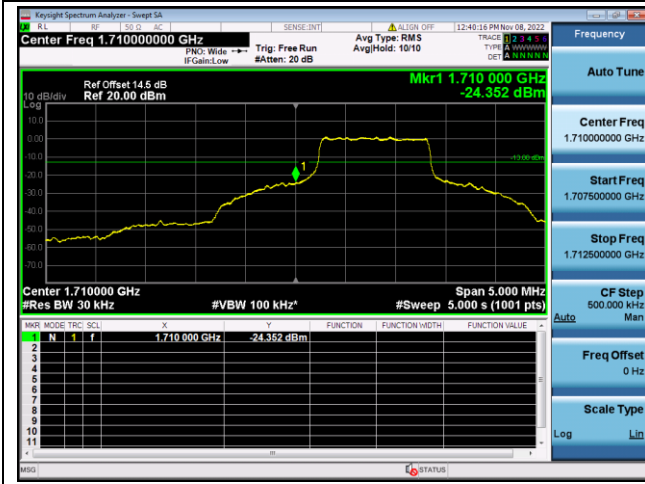

QPSK High channel-6 RB offset 0

16QAM High channel-6 RB offset 0

LTE FDD Band 66, Nominal Bandwidth: 3MHz

QPSK Low channel-1 RB offset 0

16QAM Low channel-1 RB offset 0

QPSK Low channel-6 RB offset 0

16QAM Low channel-6 RB offset 0

QPSK High channel-1 RB offset max

16QAM High channel-1 RB offset max

QPSK High channel-6 RB offset 0

16QAM High channel-6 RB offset 0

LTE FDD Band 66, Nominal Bandwidth: 5MHz

QPSK Low channel-1 RB offset 0

16QAM Low channel-1 RB offset 0

QPSK Low channel-6 RB offset 0

16QAM Low channel-6 RB offset 0

QPSK High channel-1 RB offset max

16QAM High channel-1 RB offset max

QPSK High channel-6 RB offset 0

16QAM High channel-6 RB offset 0

LTE FDD Band 66, Nominal Bandwidth: 10MHz

QPSK Low channel-1 RB offset 0

16QAM Low channel-1 RB offset 0

QPSK Low channel-6 RB offset 0

16QAM Low channel-6 RB offset 0

QPSK High channel-1 RB offset max

16QAM High channel-1 RB offset max