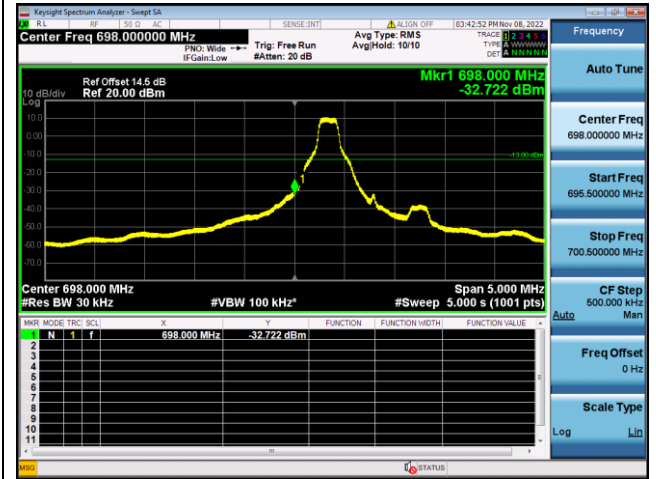

QPSK High channel-1 RB offset max

16QAM High channel-1 RB offset max

QPSK High channel-6 RB offset 0

16QAM High channel-6 RB offset 0

LTE FDD Band 66, Nominal Bandwidth: 20MHz

QPSK Low channel-1 RB offset 0

16QAM Low channel-1 RB offset 0

QPSK Low channel-6 RB offset 0

16QAM Low channel-6 RB offset 0

QPSK High channel-1 RB offset max

16QAM High channel-1 RB offset max

QPSK High channel-6 RB offset 0

16QAM High channel-6 RB offset 0

LTE FDD Band 85, Nominal Bandwidth: 5MHz

QPSK Low channel-1 RB offset 0

16QAM Low channel-1 RB offset 0

QPSK Low channel-6 RB offset 0

16QAM Low channel-6 RB offset 0

QPSK High channel-1 RB offset max

16QAM High channel-1 RB offset max