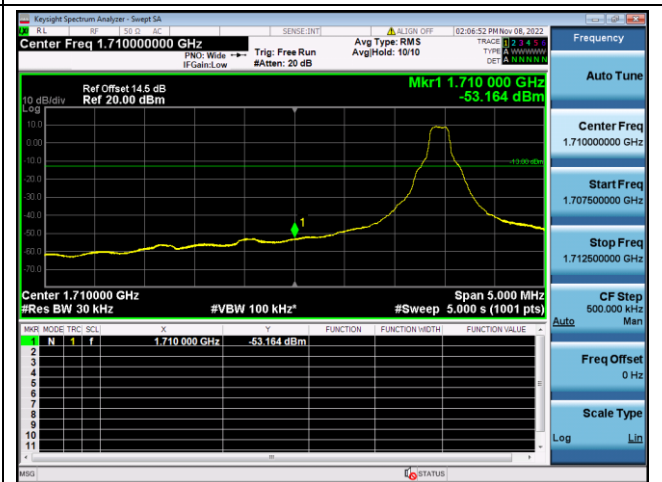

16QAM Low channel-1 RB offset 0