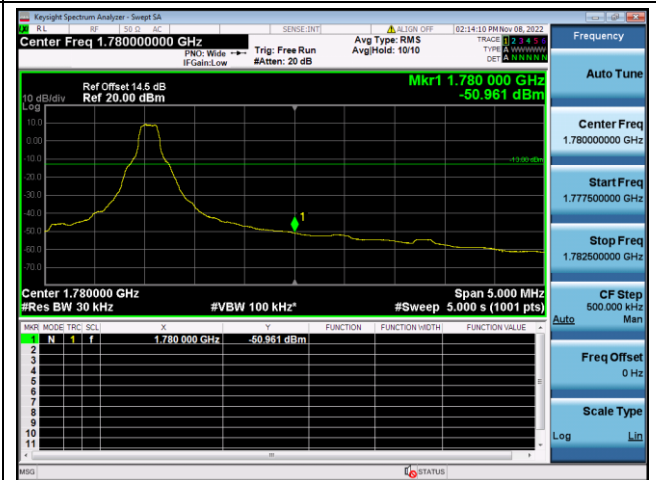

QPSK High channel-1 RB offset max

16QAM High channel-1 RB offset max

QPSK High channel-6 RB offset 0

16QAM High channel-6 RB offset 0

LTE FDD Band 66, Nominal Bandwidth: 20MHz

QPSK Low channel-1 RB offset 0

16QAM Low channel-1 RB offset 0

QPSK Low channel-6 RB offset 0

16QAM Low channel-6 RB offset 0

QPSK High channel-1 RB offset max

16QAM High channel-1 RB offset max

QPSK High channel-6 RB offset 0

16QAM High channel-6 RB offset 0

LTE FDD Band 85, Nominal Bandwidth: 5MHz

QPSK Low channel-1 RB offset 0

16QAM Low channel-1 RB offset 0

QPSK Low channel-6 RB offset 0

16QAM Low channel-6 RB offset 0

QPSK High channel-1 RB offset max

16QAM High channel-1 RB offset max