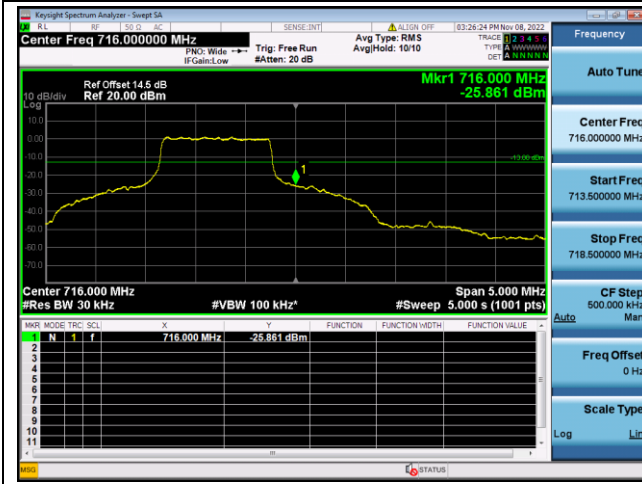

LTE FDD Band 85, Nominal Bandwidth: 5MHz

QPSK Low channel-1 RB offset 0

16QAM Low channel-1 RB offset 0

QPSK Low channel-6 RB offset 0

16QAM Low channel-6 RB offset 0

QPSK High channel-1 RB offset max

16QAM High channel-1 RB offset max

QPSK High channel-6 RB offset 0

16QAM High channel-6 RB offset 0

LTE FDD Band 85, Nominal Bandwidth: 10MHz

QPSK Low channel-1 RB offset 0

16QAM Low channel-1 RB offset 0

QPSK Low channel-6 RB offset 0

16QAM Low channel-6 RB offset 0