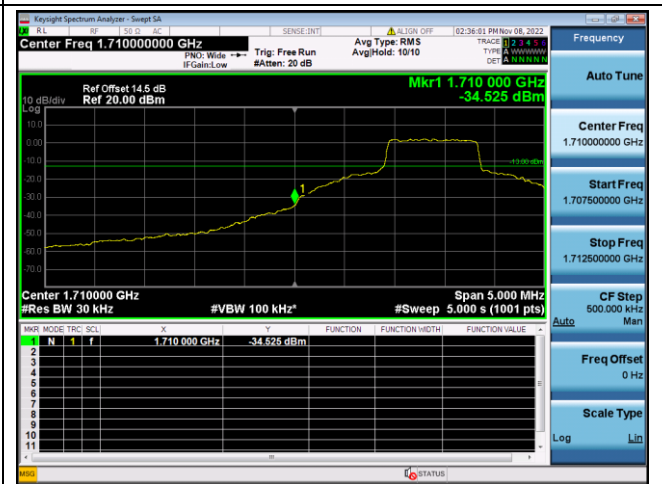

LTE FDD Band 66, Nominal Bandwidth: 10MHz

QPSK Low channel-1 RB offset 0

16QAM Low channel-1 RB offset 0

QPSK Low channel-6 RB offset 0

16QAM Low channel-6 RB offset 0

QPSK High channel-1 RB offset max

16QAM High channel-1 RB offset max

QPSK High channel-6 RB offset 0

16QAM High channel-6 RB offset 0

LTE FDD Band 66, Nominal Bandwidth: 15MHz

QPSK Low channel-1 RB offset 0

16QAM Low channel-1 RB offset 0

QPSK Low channel-6 RB offset 0

16QAM Low channel-6 RB offset 0

QPSK High channel-1 RB offset max

16QAM High channel-1 RB offset max

QPSK High channel-6 RB offset 0

16QAM High channel-6 RB offset 0

LTE FDD Band 66, Nominal Bandwidth: 20MHz

QPSK Low channel-1 RB offset 0