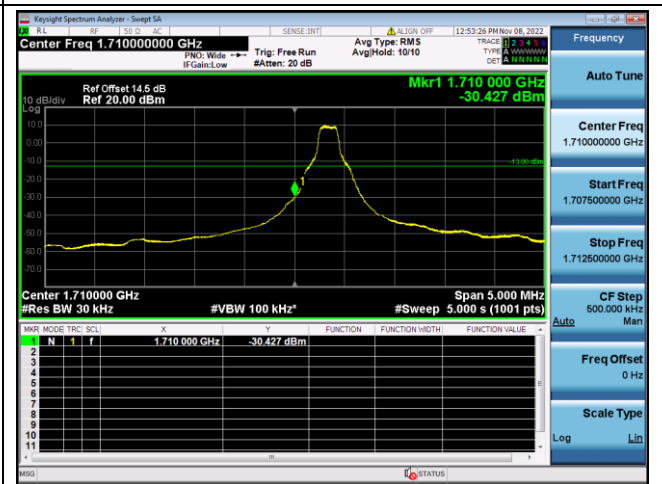

16QAM Low channel-1 RB offset 0