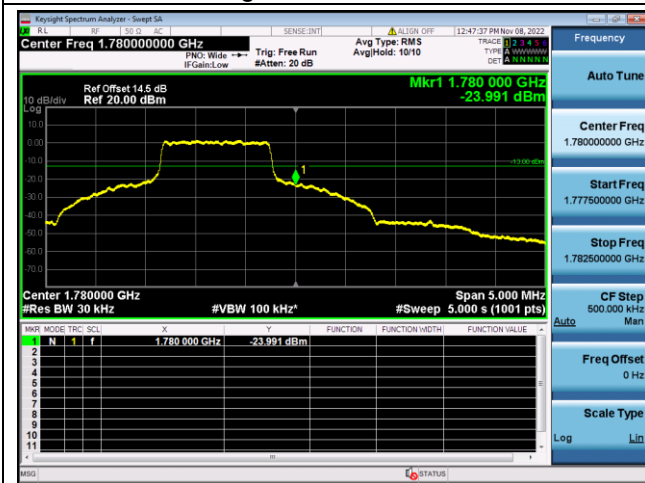

QPSK High channel-1 RB offset max

16QAM High channel-1 RB offset max

QPSK High channel-6 RB offset 0

16QAM High channel-6 RB offset 0

LTE FDD Band 66, Nominal Bandwidth: 5MHz

QPSK Low channel-1 RB offset 0

16QAM Low channel-1 RB offset 0

QPSK Low channel-6 RB offset 0

16QAM Low channel-6 RB offset 0

QPSK High channel-1 RB offset max

16QAM High channel-1 RB offset max

QPSK High channel-6 RB offset 0

16QAM High channel-6 RB offset 0

LTE FDD Band 66, Nominal Bandwidth: 10MHz

QPSK Low channel-1 RB offset 0

16QAM Low channel-1 RB offset 0

QPSK Low channel-6 RB offset 0

16QAM Low channel-6 RB offset 0

QPSK High channel-1 RB offset max

16QAM High channel-1 RB offset max

QPSK High channel-6 RB offset 0

16QAM High channel-6 RB offset 0

LTE FDD Band 66, Nominal Bandwidth: 15MHz

QPSK Low channel-1 RB offset 0

16QAM Low channel-1 RB offset 0

QPSK Low channel-6 RB offset 0

16QAM Low channel-6 RB offset 0