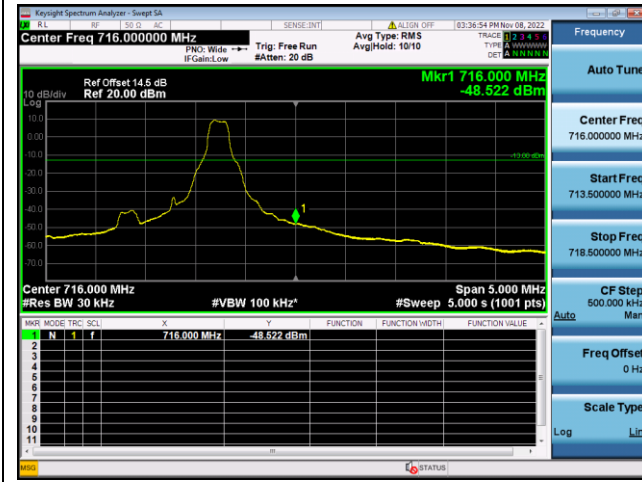

QPSK High channel-1 RB offset max