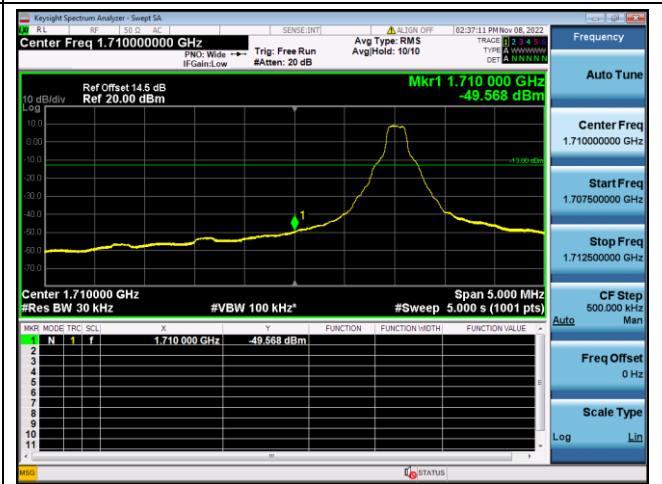

LTE FDD Band 66, Nominal Bandwidth: 10MHz

QPSK Low channel-1 RB offset 0

16QAM Low channel-1 RB offset 0

QPSK Low channel-6 RB offset 0

16QAM Low channel-6 RB offset 0

QPSK High channel-1 RB offset max

16QAM High channel-1 RB offset max

QPSK High channel-6 RB offset 0

16QAM High channel-6 RB offset 0

LTE FDD Band 66, Nominal Bandwidth: 15MHz

QPSK Low channel-1 RB offset 0

16QAM Low channel-1 RB offset 0

QPSK Low channel-6 RB offset 0

16QAM Low channel-6 RB offset 0

QPSK High channel-1 RB offset max

16QAM High channel-1 RB offset max

QPSK High channel-6 RB offset 0

16QAM High channel-6 RB offset 0

LTE FDD Band 66, Nominal Bandwidth: 20MHz

QPSK Low channel-1 RB offset 0