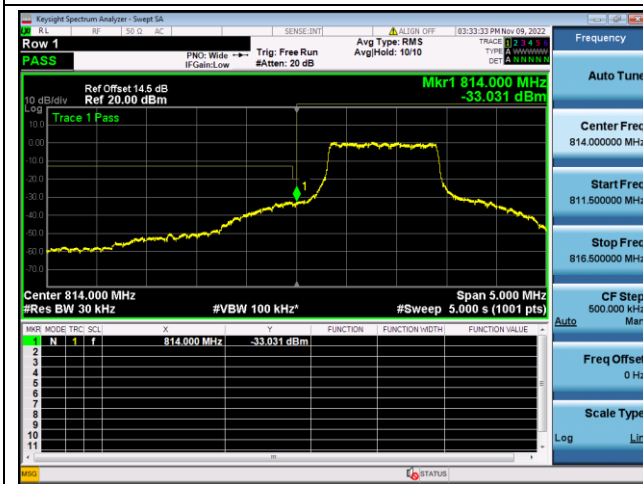

LTE FDD Band 26a, Nominal Bandwidth: 1.4MHz

QPSK Low channel-1 RB offset 0

16QAM Low channel-1 RB offset 0

QPSK Low channel-6 RB offset 0

16QAM Low channel-6 RB offset 0

QPSK High channel-1 RB offset max

16QAM High channel-1 RB offset max

QPSK High channel-6 RB offset 0

16QAM High channel-6 RB offset 0

LTE FDD Band 26a, Nominal Bandwidth: 3MHz

QPSK Low channel-1 RB offset 0

16QAM Low channel-1 RB offset 0

QPSK Low channel-6 RB offset 0

16QAM Low channel-6 RB offset 0

QPSK High channel-1 RB offset max

16QAM High channel-1 RB offset max

QPSK High channel-6 RB offset 0

16QAM High channel-6 RB offset 0

LTE FDD Band 26a, Nominal Bandwidth: 5MHz

QPSK Low channel-1 RB offset 0