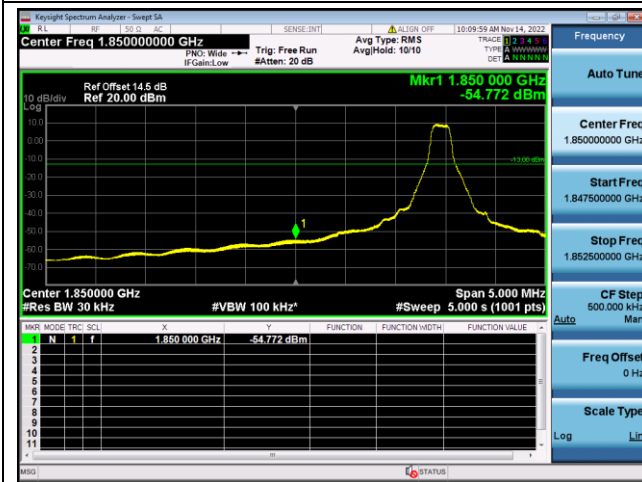

QPSK High channel-1 RB offset max

16QAM High channel-1 RB offset max

QPSK High channel-6 RB offset 0

16QAM High channel-6 RB offset 0

LTE FDD Band 25, Nominal Bandwidth: 20MHz

QPSK Low channel-1 RB offset 0