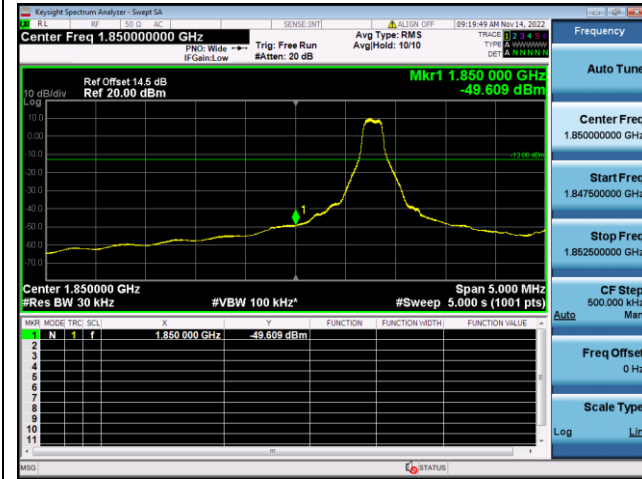

QPSK High channel-1 RB offset max

16QAM High channel-1 RB offset max

QPSK High channel-6 RB offset 0

16QAM High channel-6 RB offset 0

LTE FDD Band 25, Nominal Bandwidth: 5MHz

QPSK Low channel-1 RB offset 0

16QAM Low channel-1 RB offset 0

QPSK Low channel-6 RB offset 0

16QAM Low channel-6 RB offset 0

QPSK High channel-1 RB offset max

16QAM High channel-1 RB offset max

QPSK High channel-6 RB offset 0

16QAM High channel-6 RB offset 0

LTE FDD Band 25, Nominal Bandwidth: 10MHz

QPSK Low channel-1 RB offset 0

16QAM Low channel-1 RB offset 0

QPSK Low channel-6 RB offset 0

16QAM Low channel-6 RB offset 0

QPSK High channel-1 RB offset max

16QAM High channel-1 RB offset max

QPSK High channel-6 RB offset 0

16QAM High channel-6 RB offset 0

LTE FDD Band 25, Nominal Bandwidth: 15MHz

QPSK Low channel-1 RB offset 0

16QAM Low channel-1 RB offset 0

QPSK Low channel-6 RB offset 0

16QAM Low channel-6 RB offset 0