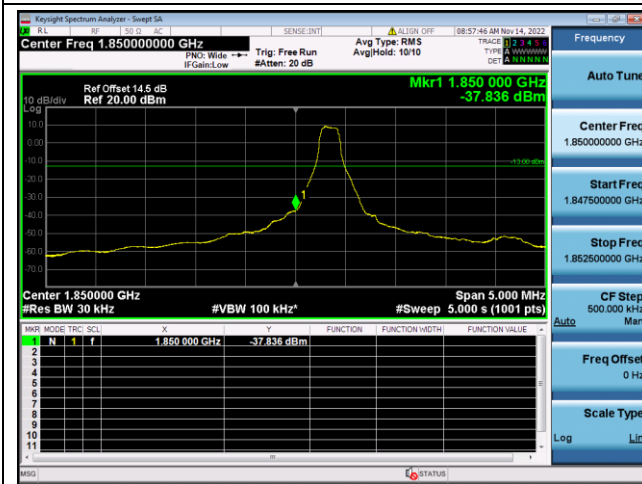

QPSK High channel-6 RB offset 0

16QAM High channel-6 RB offset 0

LTE FDD Band 25, Nominal Bandwidth: 3MHz

QPSK Low channel-1 RB offset 0

16QAM Low channel-1 RB offset 0

QPSK Low channel-6 RB offset 0

16QAM Low channel-6 RB offset 0

QPSK High channel-1 RB offset max

16QAM High channel-1 RB offset max

QPSK High channel-6 RB offset 0

16QAM High channel-6 RB offset 0

LTE FDD Band 25, Nominal Bandwidth: 5MHz

QPSK Low channel-1 RB offset 0

16QAM Low channel-1 RB offset 0

QPSK Low channel-6 RB offset 0

16QAM Low channel-6 RB offset 0

QPSK High channel-1 RB offset max

16QAM High channel-1 RB offset max

QPSK High channel-6 RB offset 0

16QAM High channel-6 RB offset 0

LTE FDD Band 25, Nominal Bandwidth: 10MHz

QPSK Low channel-1 RB offset 0

16QAM Low channel-1 RB offset 0

QPSK Low channel-6 RB offset 0

16QAM Low channel-6 RB offset 0

QPSK High channel-1 RB offset max

16QAM High channel-1 RB offset max