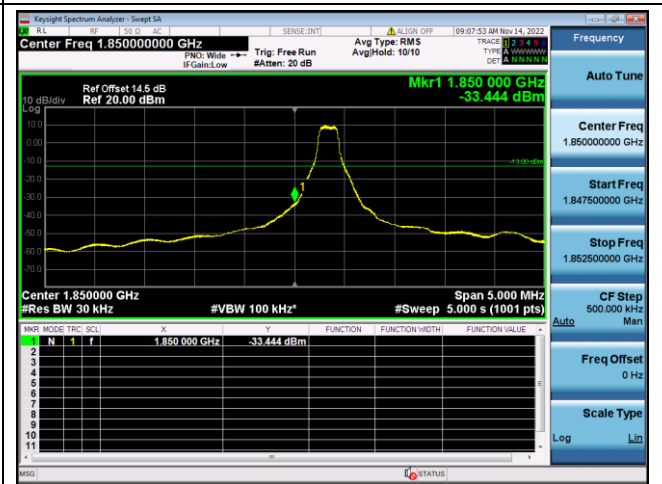

16QAM Low channel-1 RB offset 0