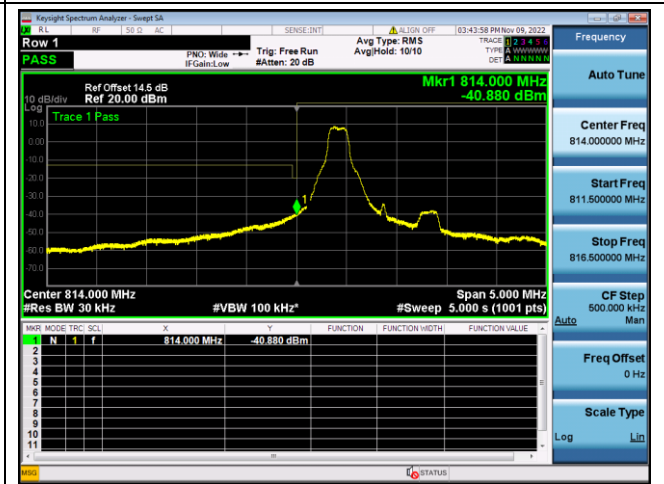

QPSK High channel-6 RB offset 0

16QAM High channel-6 RB offset 0

LTE FDD Band 26a, Nominal Bandwidth: 3MHz

QPSK Low channel-1 RB offset 0

16QAM Low channel-1 RB offset 0

QPSK Low channel-6 RB offset 0

16QAM Low channel-6 RB offset 0

QPSK High channel-1 RB offset max

16QAM High channel-1 RB offset max

QPSK High channel-6 RB offset 0

16QAM High channel-6 RB offset 0

LTE FDD Band 26a, Nominal Bandwidth: 5MHz

QPSK Low channel-1 RB offset 0