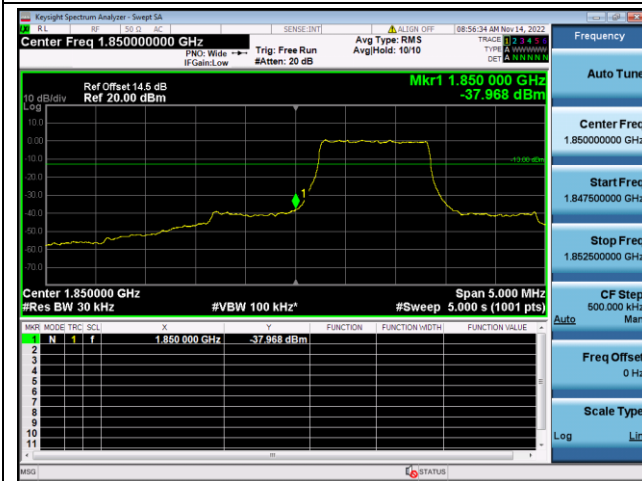

QPSK High channel-6 RB offset 0

16QAM High channel-6 RB offset 0

LTE FDD Band 25, Nominal Bandwidth: 3MHz

QPSK Low channel-1 RB offset 0

16QAM Low channel-1 RB offset 0

QPSK Low channel-6 RB offset 0

16QAM Low channel-6 RB offset 0

QPSK High channel-1 RB offset max

16QAM High channel-1 RB offset max

QPSK High channel-6 RB offset 0

16QAM High channel-6 RB offset 0

LTE FDD Band 25, Nominal Bandwidth: 5MHz

QPSK Low channel-1 RB offset 0

16QAM Low channel-1 RB offset 0

QPSK Low channel-6 RB offset 0

16QAM Low channel-6 RB offset 0

QPSK High channel-1 RB offset max

16QAM High channel-1 RB offset max

QPSK High channel-6 RB offset 0

16QAM High channel-6 RB offset 0

LTE FDD Band 25, Nominal Bandwidth: 10MHz

QPSK Low channel-1 RB offset 0

16QAM Low channel-1 RB offset 0

QPSK Low channel-6 RB offset 0

16QAM Low channel-6 RB offset 0

QPSK High channel-1 RB offset max

16QAM High channel-1 RB offset max