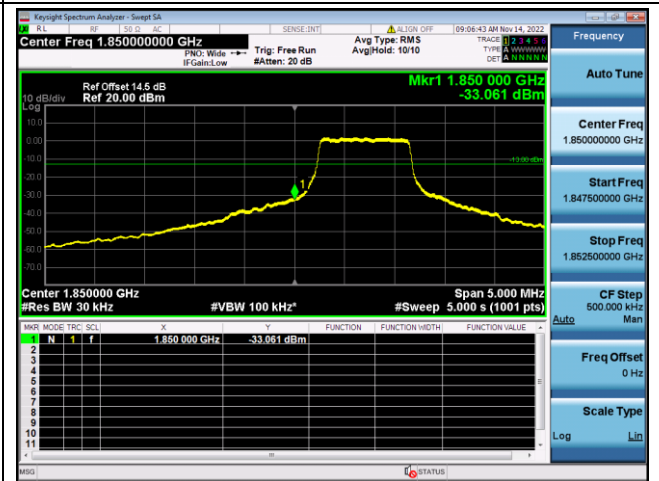

QPSK High channel-6 RB offset 0

16QAM High channel-6 RB offset 0

LTE FDD Band 25, Nominal Bandwidth: 3MHz

QPSK Low channel-1 RB offset 0

16QAM Low channel-1 RB offset 0

QPSK Low channel-6 RB offset 0

16QAM Low channel-6 RB offset 0

QPSK High channel-1 RB offset max

16QAM High channel-1 RB offset max

QPSK High channel-6 RB offset 0

16QAM High channel-6 RB offset 0

LTE FDD Band 25, Nominal Bandwidth: 5MHz

QPSK Low channel-1 RB offset 0

16QAM Low channel-1 RB offset 0

QPSK Low channel-6 RB offset 0

16QAM Low channel-6 RB offset 0

QPSK High channel-1 RB offset max

16QAM High channel-1 RB offset max

QPSK High channel-6 RB offset 0

16QAM High channel-6 RB offset 0

LTE FDD Band 25, Nominal Bandwidth: 10MHz

QPSK Low channel-1 RB offset 0

16QAM Low channel-1 RB offset 0

QPSK Low channel-6 RB offset 0

16QAM Low channel-6 RB offset 0

QPSK High channel-1 RB offset max

16QAM High channel-1 RB offset max