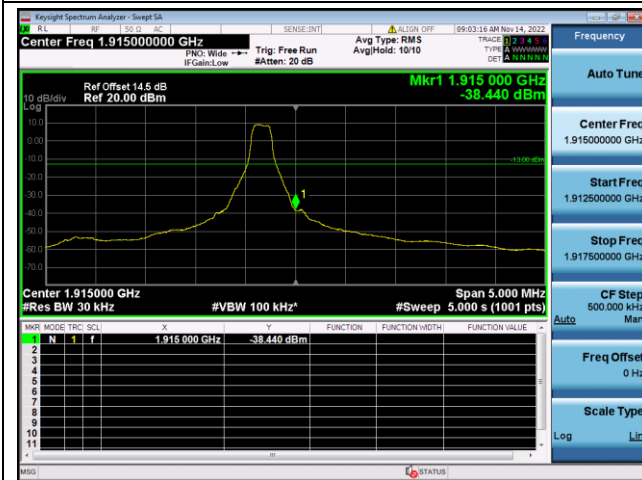

QPSK High channel-1 RB offset max

16QAM High channel-1 RB offset max

QPSK High channel-6 RB offset 0

16QAM High channel-6 RB offset 0

LTE FDD Band 25, Nominal Bandwidth: 5MHz

QPSK Low channel-1 RB offset 0

16QAM Low channel-1 RB offset 0

QPSK Low channel-6 RB offset 0

16QAM Low channel-6 RB offset 0

QPSK High channel-1 RB offset max

16QAM High channel-1 RB offset max

QPSK High channel-6 RB offset 0

16QAM High channel-6 RB offset 0

LTE FDD Band 25, Nominal Bandwidth: 10MHz

QPSK Low channel-1 RB offset 0

16QAM Low channel-1 RB offset 0

QPSK Low channel-6 RB offset 0

16QAM Low channel-6 RB offset 0

QPSK High channel-1 RB offset max

16QAM High channel-1 RB offset max

QPSK High channel-6 RB offset 0

16QAM High channel-6 RB offset 0

LTE FDD Band 25, Nominal Bandwidth: 15MHz

QPSK Low channel-1 RB offset 0

16QAM Low channel-1 RB offset 0

QPSK Low channel-6 RB offset 0

16QAM Low channel-6 RB offset 0