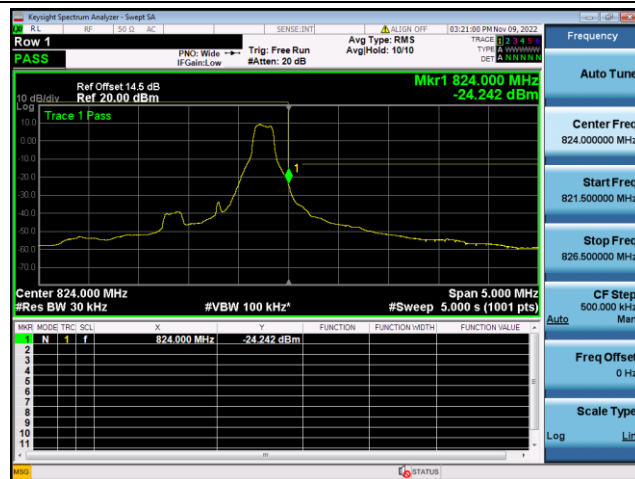

LTE FDD Band 26a, Nominal Bandwidth: 1.4MHz

QPSK Low channel-1 RB offset 0

16QAM Low channel-1 RB offset 0

QPSK Low channel-6 RB offset 0

16QAM Low channel-6 RB offset 0

QPSK High channel-1 RB offset max

16QAM High channel-1 RB offset max

QPSK High channel-6 RB offset 0

16QAM High channel-6 RB offset 0

LTE FDD Band 26a, Nominal Bandwidth: 3MHz

QPSK Low channel-1 RB offset 0

16QAM Low channel-1 RB offset 0

QPSK Low channel-6 RB offset 0

16QAM Low channel-6 RB offset 0