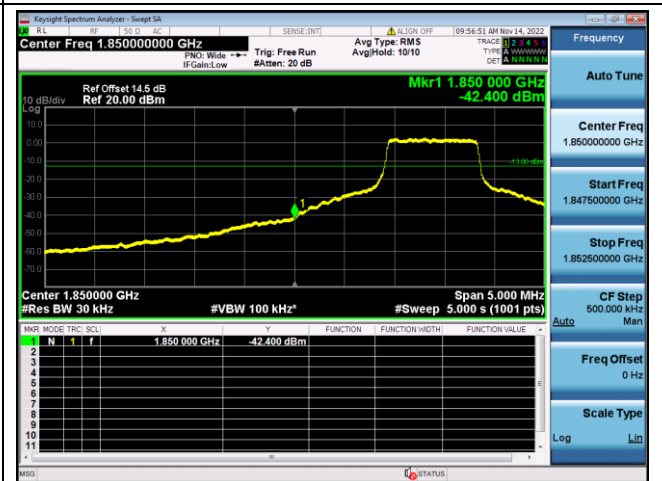

LTE FDD Band 25, Nominal Bandwidth: 10MHz

QPSK Low channel-1 RB offset 0

16QAM Low channel-1 RB offset 0

QPSK Low channel-6 RB offset 0

16QAM Low channel-6 RB offset 0

QPSK High channel-1 RB offset max

16QAM High channel-1 RB offset max

QPSK High channel-6 RB offset 0

16QAM High channel-6 RB offset 0

LTE FDD Band 25, Nominal Bandwidth: 15MHz

QPSK Low channel-1 RB offset 0

16QAM Low channel-1 RB offset 0

QPSK Low channel-6 RB offset 0

16QAM Low channel-6 RB offset 0

QPSK High channel-1 RB offset max

16QAM High channel-1 RB offset max

QPSK High channel-6 RB offset 0

16QAM High channel-6 RB offset 0

LTE FDD Band 25, Nominal Bandwidth: 20MHz

QPSK Low channel-1 RB offset 0