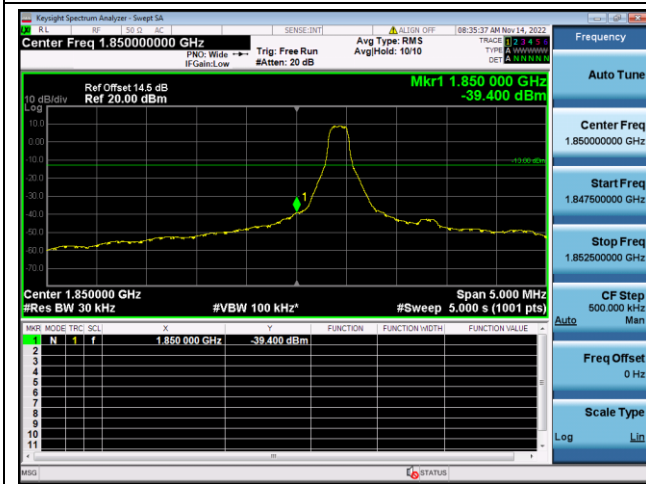

QPSK High channel-6 RB offset 0

16QAM High channel-6 RB offset 0

LTE FDD Band 25, Nominal Bandwidth: 3MHz

QPSK Low channel-1 RB offset 0

16QAM Low channel-1 RB offset 0

QPSK Low channel-6 RB offset 0

16QAM Low channel-6 RB offset 0

QPSK High channel-1 RB offset max

16QAM High channel-1 RB offset max

QPSK High channel-6 RB offset 0

16QAM High channel-6 RB offset 0

LTE FDD Band 25, Nominal Bandwidth: 5MHz

QPSK Low channel-1 RB offset 0