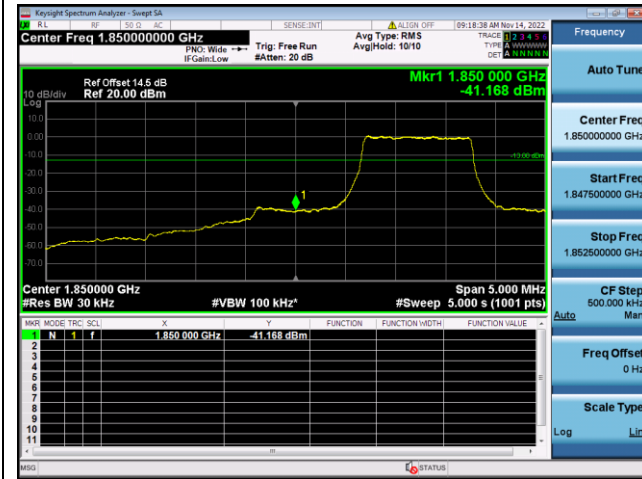

LTE FDD Band 25, Nominal Bandwidth: 10MHz

QPSK Low channel-1 RB offset 0

16QAM Low channel-1 RB offset 0

QPSK Low channel-6 RB offset 0

16QAM Low channel-6 RB offset 0

QPSK High channel-1 RB offset max

16QAM High channel-1 RB offset max

QPSK High channel-6 RB offset 0

16QAM High channel-6 RB offset 0

LTE FDD Band 25, Nominal Bandwidth: 15MHz

QPSK Low channel-1 RB offset 0

16QAM Low channel-1 RB offset 0

QPSK Low channel-6 RB offset 0

16QAM Low channel-6 RB offset 0

QPSK High channel-1 RB offset max

16QAM High channel-1 RB offset max

QPSK High channel-6 RB offset 0

16QAM High channel-6 RB offset 0

LTE FDD Band 25, Nominal Bandwidth: 20MHz

QPSK Low channel-1 RB offset 0