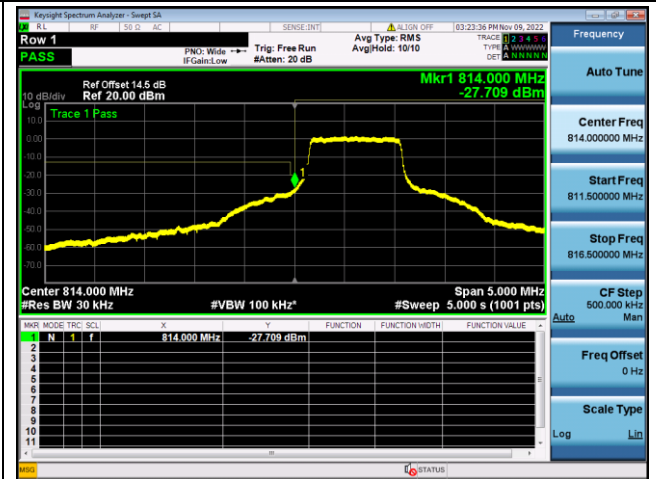

LTE FDD Band 26a, Nominal Bandwidth: 1.4MHz

QPSK Low channel-1 RB offset 0

16QAM Low channel-1 RB offset 0

QPSK Low channel-6 RB offset 0

16QAM Low channel-6 RB offset 0

QPSK High channel-1 RB offset max

16QAM High channel-1 RB offset max