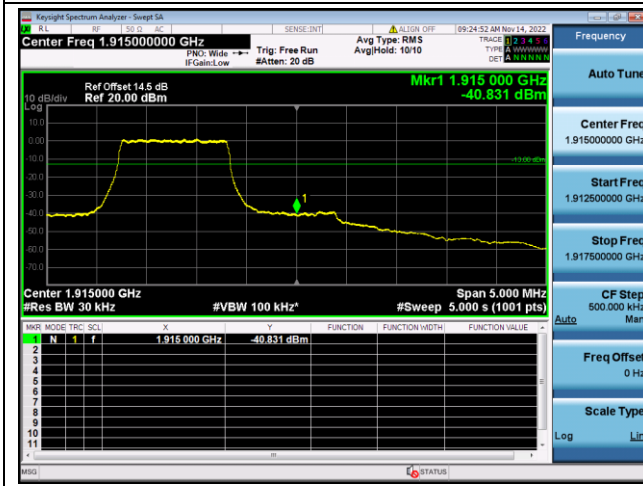

LTE FDD Band 25, Nominal Bandwidth: 10MHz

QPSK Low channel-1 RB offset 0

16QAM Low channel-1 RB offset 0

QPSK Low channel-6 RB offset 0

16QAM Low channel-6 RB offset 0

QPSK High channel-1 RB offset max

16QAM High channel-1 RB offset max

QPSK High channel-6 RB offset 0

16QAM High channel-6 RB offset 0

LTE FDD Band 25, Nominal Bandwidth: 15MHz

QPSK Low channel-1 RB offset 0

16QAM Low channel-1 RB offset 0

QPSK Low channel-6 RB offset 0

16QAM Low channel-6 RB offset 0