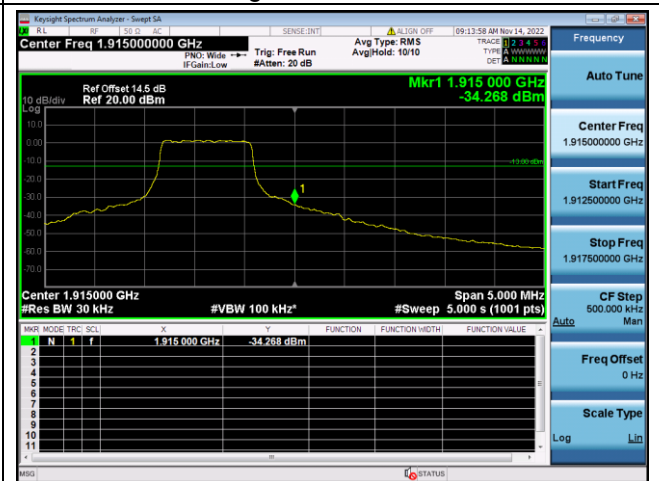

QPSK High channel-1 RB offset max

16QAM High channel-1 RB offset max

QPSK High channel-6 RB offset 0

16QAM High channel-6 RB offset 0

LTE FDD Band 25, Nominal Bandwidth: 5MHz

QPSK Low channel-1 RB offset 0

16QAM Low channel-1 RB offset 0

QPSK Low channel-6 RB offset 0

16QAM Low channel-6 RB offset 0

QPSK High channel-1 RB offset max

16QAM High channel-1 RB offset max

QPSK High channel-6 RB offset 0

16QAM High channel-6 RB offset 0

LTE FDD Band 25, Nominal Bandwidth: 10MHz

QPSK Low channel-1 RB offset 0

16QAM Low channel-1 RB offset 0

QPSK Low channel-6 RB offset 0

16QAM Low channel-6 RB offset 0

QPSK High channel-1 RB offset max

16QAM High channel-1 RB offset max