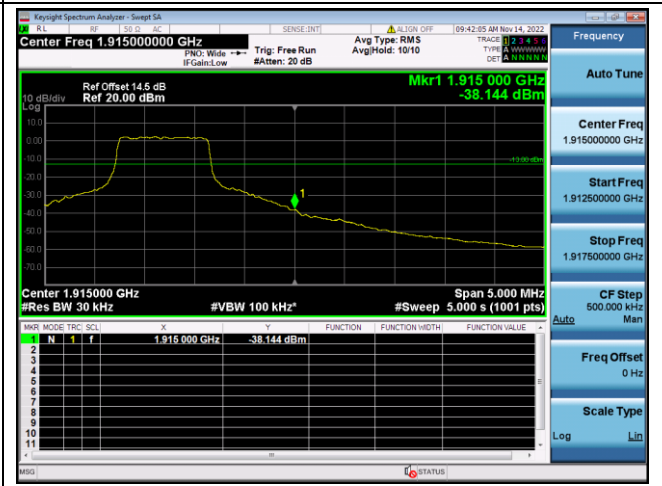

LTE FDD Band 25, Nominal Bandwidth: 10MHz

QPSK Low channel-1 RB offset 0

16QAM Low channel-1 RB offset 0

QPSK Low channel-6 RB offset 0

16QAM Low channel-6 RB offset 0

QPSK High channel-1 RB offset max

16QAM High channel-1 RB offset max

QPSK High channel-6 RB offset 0

16QAM High channel-6 RB offset 0

LTE FDD Band 25, Nominal Bandwidth: 15MHz

QPSK Low channel-1 RB offset 0

16QAM Low channel-1 RB offset 0

QPSK Low channel-6 RB offset 0

16QAM Low channel-6 RB offset 0

QPSK High channel-1 RB offset max

16QAM High channel-1 RB offset max

QPSK High channel-6 RB offset 0

16QAM High channel-6 RB offset 0

LTE FDD Band 25, Nominal Bandwidth: 20MHz

QPSK Low channel-1 RB offset 0