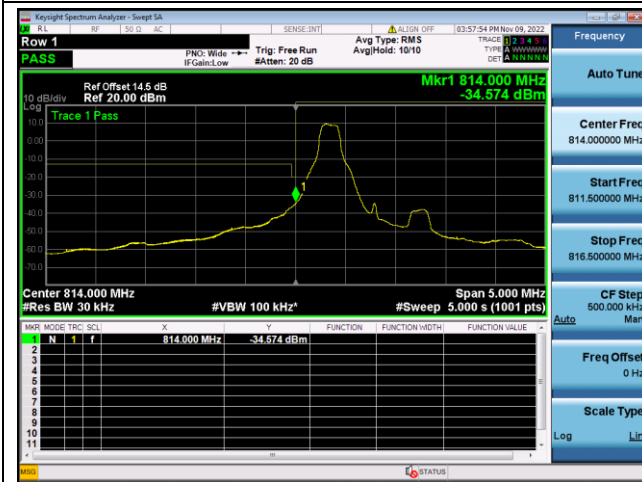

QPSK High channel-1 RB offset max

16QAM High channel-1 RB offset max

QPSK High channel-6 RB offset 0

16QAM High channel-6 RB offset 0

LTE FDD Band 26a, Nominal Bandwidth: 5MHz

QPSK Low channel-1 RB offset 0