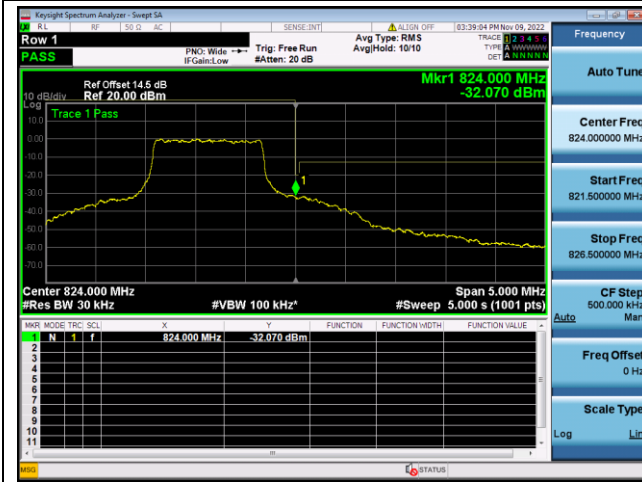

LTE FDD Band 26a, Nominal Bandwidth: 1.4MHz

QPSK Low channel-1 RB offset 0

16QAM Low channel-1 RB offset 0

QPSK Low channel-6 RB offset 0

16QAM Low channel-6 RB offset 0

QPSK High channel-1 RB offset max

16QAM High channel-1 RB offset max

QPSK High channel-6 RB offset 0

16QAM High channel-6 RB offset 0

LTE FDD Band 26a, Nominal Bandwidth: 3MHz

QPSK Low channel-1 RB offset 0

16QAM Low channel-1 RB offset 0

QPSK Low channel-6 RB offset 0

16QAM Low channel-6 RB offset 0

QPSK High channel-1 RB offset max

16QAM High channel-1 RB offset max

QPSK High channel-6 RB offset 0

16QAM High channel-6 RB offset 0

LTE FDD Band 26a, Nominal Bandwidth: 5MHz

QPSK Low channel-1 RB offset 0