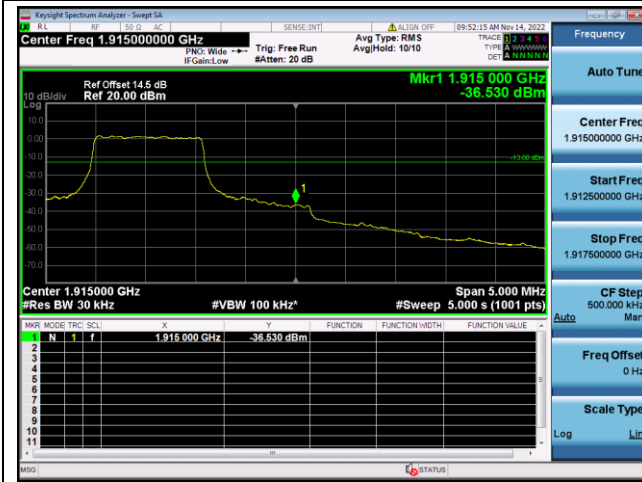

LTE FDD Band 25, Nominal Bandwidth: 10MHz

QPSK Low channel-1 RB offset 0

16QAM Low channel-1 RB offset 0

QPSK Low channel-6 RB offset 0

16QAM Low channel-6 RB offset 0

QPSK High channel-1 RB offset max

16QAM High channel-1 RB offset max

QPSK High channel-6 RB offset 0

16QAM High channel-6 RB offset 0

LTE FDD Band 25, Nominal Bandwidth: 15MHz

QPSK Low channel-1 RB offset 0

16QAM Low channel-1 RB offset 0

QPSK Low channel-6 RB offset 0

16QAM Low channel-6 RB offset 0

QPSK High channel-1 RB offset max

16QAM High channel-1 RB offset max

QPSK High channel-6 RB offset 0

16QAM High channel-6 RB offset 0

LTE FDD Band 25, Nominal Bandwidth: 20MHz

QPSK Low channel-1 RB offset 0