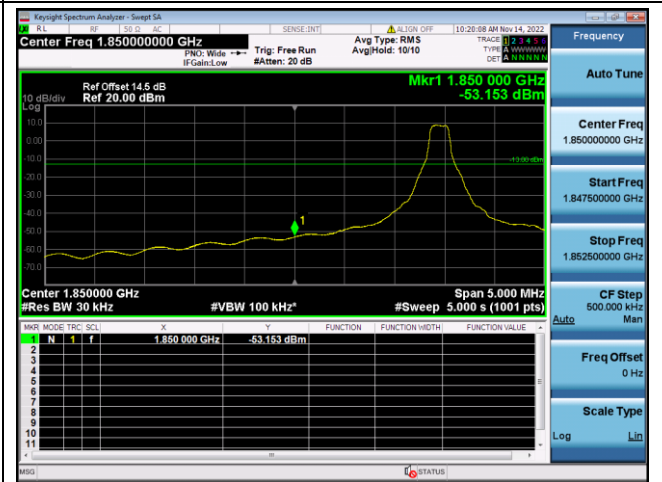

LTE FDD Band 25, Nominal Bandwidth: 20MHz

16QAM Low channel-1 RB offset 0