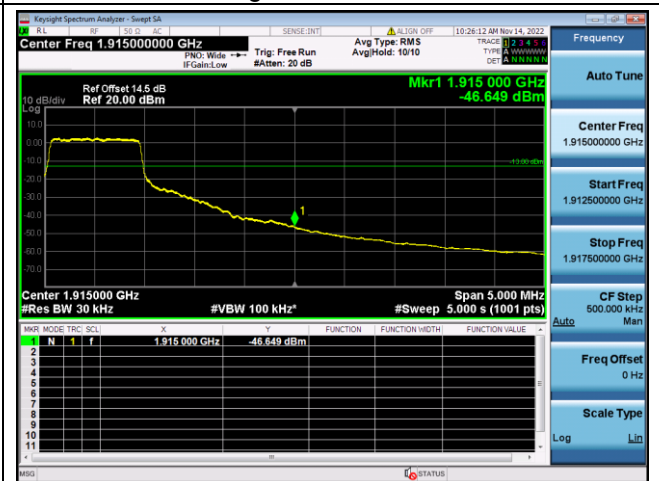

QPSK High channel-1 RB offset max

16QAM High channel-1 RB offset max

QPSK High channel-6 RB offset 0

16QAM High channel-6 RB offset 0

LTE FDD Band 25, Nominal Bandwidth: 20MHz

QPSK Low channel-1 RB offset 0

16QAM Low channel-1 RB offset 0

QPSK Low channel-6 RB offset 0

16QAM Low channel-6 RB offset 0

QPSK High channel-1 RB offset max

16QAM High channel-1 RB offset max

QPSK High channel-6 RB offset 0

16QAM High channel-6 RB offset 0

LTE FDD Band 26a, Nominal Bandwidth: 1.4MHz

QPSK Low channel-1 RB offset 0

16QAM Low channel-1 RB offset 0

QPSK Low channel-6 RB offset 0

16QAM Low channel-6 RB offset 0

QPSK High channel-1 RB offset max

16QAM High channel-1 RB offset max