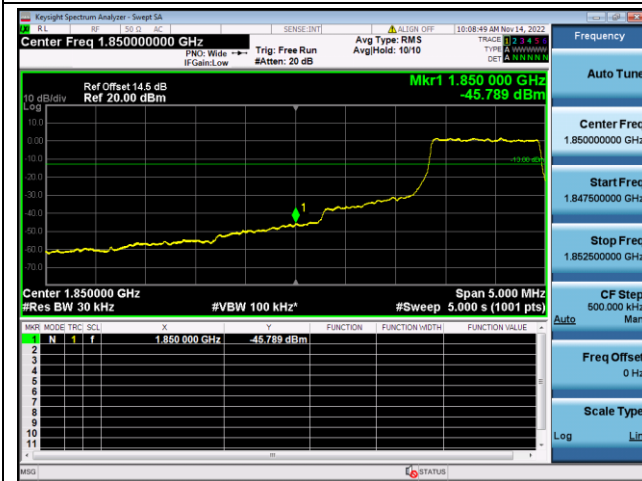

QPSK High channel-6 RB offset 0

16QAM High channel-6 RB offset 0

LTE FDD Band 25, Nominal Bandwidth: 15MHz

QPSK Low channel-1 RB offset 0

16QAM Low channel-1 RB offset 0

QPSK Low channel-6 RB offset 0

16QAM Low channel-6 RB offset 0

QPSK High channel-1 RB offset max

16QAM High channel-1 RB offset max

QPSK High channel-6 RB offset 0

16QAM High channel-6 RB offset 0

LTE FDD Band 25, Nominal Bandwidth: 20MHz

QPSK Low channel-1 RB offset 0

16QAM Low channel-1 RB offset 0

QPSK Low channel-6 RB offset 0

16QAM Low channel-6 RB offset 0

QPSK High channel-1 RB offset max

16QAM High channel-1 RB offset max

QPSK High channel-6 RB offset 0

16QAM High channel-6 RB offset 0

LTE FDD Band 26a, Nominal Bandwidth: 1.4MHz

QPSK Low channel-1 RB offset 0

16QAM Low channel-1 RB offset 0

QPSK Low channel-6 RB offset 0

16QAM Low channel-6 RB offset 0

QPSK High channel-1 RB offset max

16QAM High channel-1 RB offset max