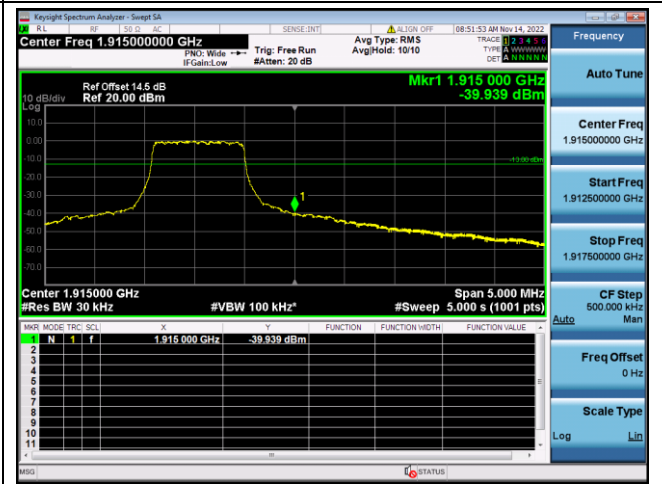

QPSK High channel-6 RB offset 0

16QAM High channel-6 RB offset 0

LTE FDD Band 25, Nominal Bandwidth: 3MHz

QPSK Low channel-1 RB offset 0

16QAM Low channel-1 RB offset 0

QPSK Low channel-6 RB offset 0

16QAM Low channel-6 RB offset 0

QPSK High channel-1 RB offset max

16QAM High channel-1 RB offset max

QPSK High channel-6 RB offset 0

16QAM High channel-6 RB offset 0

LTE FDD Band 25, Nominal Bandwidth: 5MHz

QPSK Low channel-1 RB offset 0

16QAM Low channel-1 RB offset 0

QPSK Low channel-6 RB offset 0

16QAM Low channel-6 RB offset 0

QPSK High channel-1 RB offset max

16QAM High channel-1 RB offset max

QPSK High channel-6 RB offset 0

16QAM High channel-6 RB offset 0

LTE FDD Band 25, Nominal Bandwidth: 10MHz

QPSK Low channel-1 RB offset 0

16QAM Low channel-1 RB offset 0

QPSK Low channel-6 RB offset 0

16QAM Low channel-6 RB offset 0

QPSK High channel-1 RB offset max

16QAM High channel-1 RB offset max