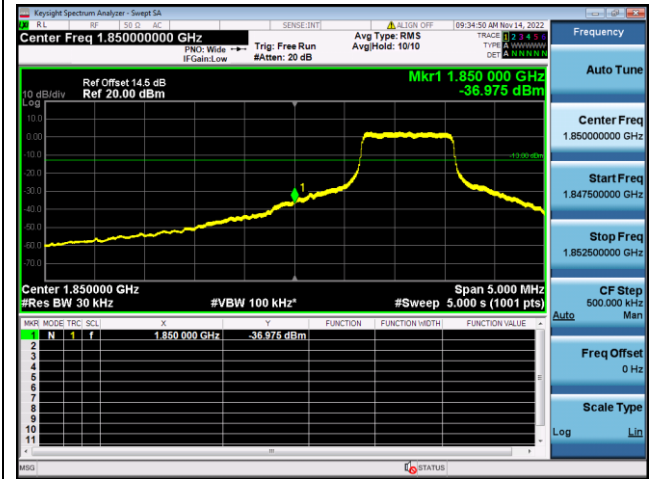

LTE FDD Band 25, Nominal Bandwidth: 10MHz

QPSK Low channel-1 RB offset 0

16QAM Low channel-1 RB offset 0

QPSK Low channel-6 RB offset 0

16QAM Low channel-6 RB offset 0

QPSK High channel-1 RB offset max

16QAM High channel-1 RB offset max

QPSK High channel-6 RB offset 0

16QAM High channel-6 RB offset 0

LTE FDD Band 25, Nominal Bandwidth: 15MHz

QPSK Low channel-1 RB offset 0

16QAM Low channel-1 RB offset 0

QPSK Low channel-6 RB offset 0

16QAM Low channel-6 RB offset 0

QPSK High channel-1 RB offset max

16QAM High channel-1 RB offset max

QPSK High channel-6 RB offset 0

16QAM High channel-6 RB offset 0

LTE FDD Band 25, Nominal Bandwidth: 20MHz

QPSK Low channel-1 RB offset 0