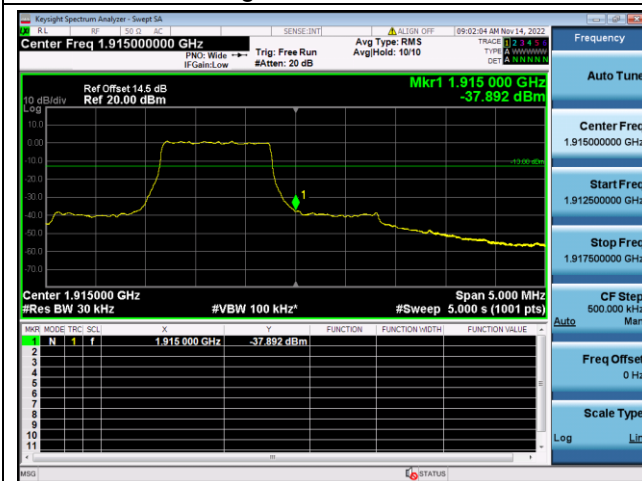

QPSK High channel-1 RB offset max

16QAM High channel-1 RB offset max

QPSK High channel-6 RB offset 0

16QAM High channel-6 RB offset 0

LTE FDD Band 25, Nominal Bandwidth: 5MHz

QPSK Low channel-1 RB offset 0

16QAM Low channel-1 RB offset 0

QPSK Low channel-6 RB offset 0

16QAM Low channel-6 RB offset 0

QPSK High channel-1 RB offset max

16QAM High channel-1 RB offset max

QPSK High channel-6 RB offset 0

16QAM High channel-6 RB offset 0

LTE FDD Band 25, Nominal Bandwidth: 10MHz

QPSK Low channel-1 RB offset 0

16QAM Low channel-1 RB offset 0

QPSK Low channel-6 RB offset 0

16QAM Low channel-6 RB offset 0

QPSK High channel-1 RB offset max

16QAM High channel-1 RB offset max