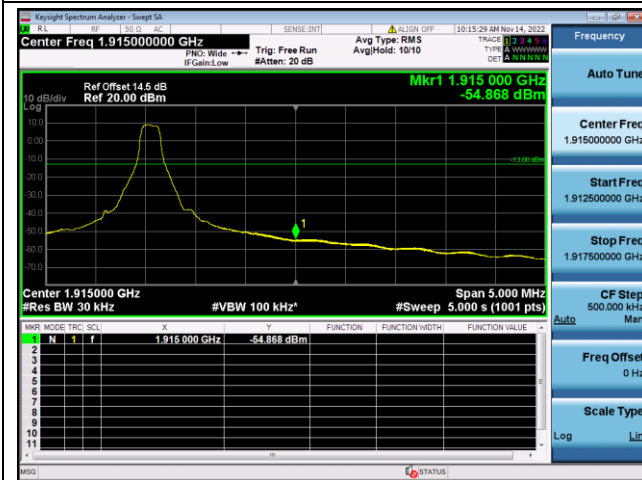

QPSK High channel-1 RB offset max

16QAM High channel-1 RB offset max

QPSK High channel-6 RB offset 0

16QAM High channel-6 RB offset 0

LTE FDD Band 25, Nominal Bandwidth: 20MHz

QPSK Low channel-1 RB offset 0

16QAM Low channel-1 RB offset 0

QPSK Low channel-6 RB offset 0

16QAM Low channel-6 RB offset 0

QPSK High channel-1 RB offset max

16QAM High channel-1 RB offset max

QPSK High channel-6 RB offset 0

16QAM High channel-6 RB offset 0

LTE FDD Band 26a, Nominal Bandwidth: 1.4MHz

QPSK Low channel-1 RB offset 0

16QAM Low channel-1 RB offset 0

QPSK Low channel-6 RB offset 0

16QAM Low channel-6 RB offset 0

QPSK High channel-1 RB offset max

16QAM High channel-1 RB offset max