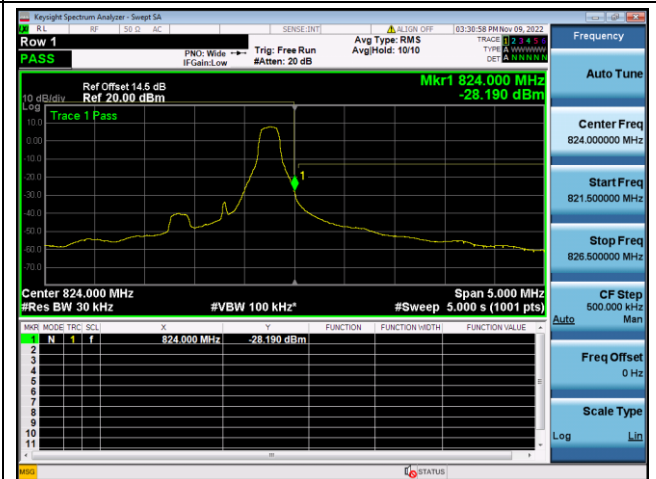

LTE FDD Band 26a, Nominal Bandwidth: 1.4MHz

QPSK Low channel-1 RB offset 0

16QAM Low channel-1 RB offset 0

QPSK Low channel-6 RB offset 0

16QAM Low channel-6 RB offset 0

QPSK High channel-1 RB offset max

16QAM High channel-1 RB offset max

QPSK High channel-6 RB offset 0

16QAM High channel-6 RB offset 0

LTE FDD Band 26a, Nominal Bandwidth: 3MHz

QPSK Low channel-1 RB offset 0

16QAM Low channel-1 RB offset 0

QPSK Low channel-6 RB offset 0

16QAM Low channel-6 RB offset 0