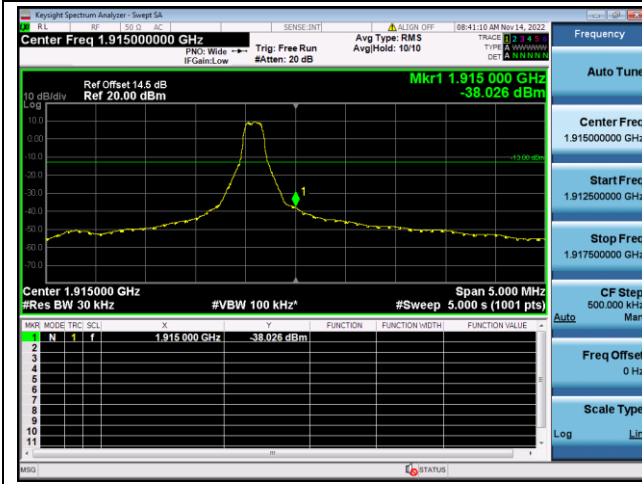

QPSK High channel-6 RB offset 0

16QAM High channel-6 RB offset 0

LTE FDD Band 25, Nominal Bandwidth: 3MHz

QPSK Low channel-1 RB offset 0

16QAM Low channel-1 RB offset 0

QPSK Low channel-6 RB offset 0

16QAM Low channel-6 RB offset 0

QPSK High channel-1 RB offset max

16QAM High channel-1 RB offset max

QPSK High channel-6 RB offset 0

16QAM High channel-6 RB offset 0

LTE FDD Band 25, Nominal Bandwidth: 5MHz

QPSK Low channel-1 RB offset 0