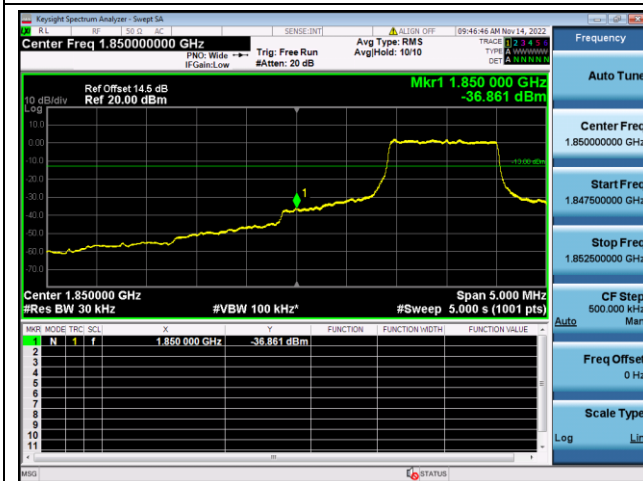

LTE FDD Band 25, Nominal Bandwidth: 10MHz

QPSK Low channel-1 RB offset 0

16QAM Low channel-1 RB offset 0

QPSK Low channel-6 RB offset 0

16QAM Low channel-6 RB offset 0

QPSK High channel-1 RB offset max

16QAM High channel-1 RB offset max

QPSK High channel-6 RB offset 0

16QAM High channel-6 RB offset 0

LTE FDD Band 25, Nominal Bandwidth: 15MHz

QPSK Low channel-1 RB offset 0

16QAM Low channel-1 RB offset 0

QPSK Low channel-6 RB offset 0

16QAM Low channel-6 RB offset 0

QPSK High channel-1 RB offset max

16QAM High channel-1 RB offset max

QPSK High channel-6 RB offset 0

16QAM High channel-6 RB offset 0

LTE FDD Band 25, Nominal Bandwidth: 20MHz

QPSK Low channel-1 RB offset 0