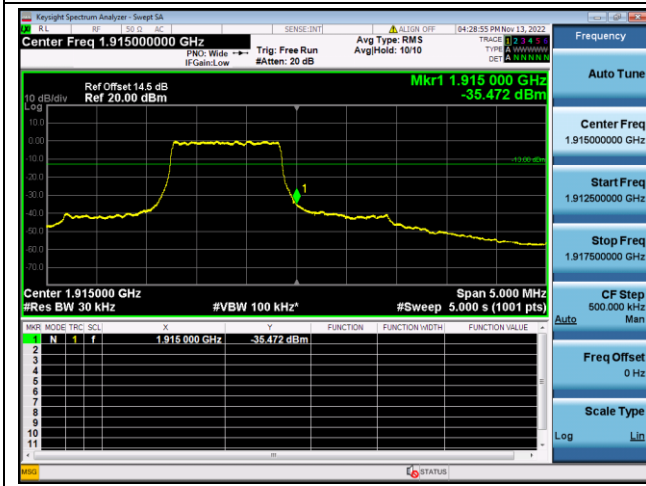

QPSK High channel-6 RB offset 0

16QAM High channel-6 RB offset 0

LTE FDD Band 25, Nominal Bandwidth: 3MHz

QPSK Low channel-1 RB offset 0

16QAM Low channel-1 RB offset 0

QPSK Low channel-6 RB offset 0

16QAM Low channel-6 RB offset 0

QPSK High channel-1 RB offset max

16QAM High channel-1 RB offset max

QPSK High channel-6 RB offset 0

16QAM High channel-6 RB offset 0

LTE FDD Band 25, Nominal Bandwidth: 5MHz

QPSK Low channel-1 RB offset 0