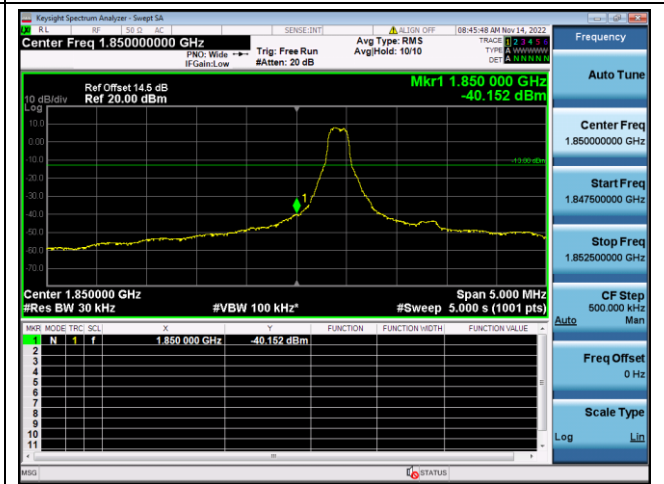

QPSK High channel-6 RB offset 0

16QAM High channel-6 RB offset 0

LTE FDD Band 25, Nominal Bandwidth: 3MHz

QPSK Low channel-1 RB offset 0

16QAM Low channel-1 RB offset 0

QPSK Low channel-6 RB offset 0

16QAM Low channel-6 RB offset 0

QPSK High channel-1 RB offset max

16QAM High channel-1 RB offset max

QPSK High channel-6 RB offset 0

16QAM High channel-6 RB offset 0

LTE FDD Band 25, Nominal Bandwidth: 5MHz

QPSK Low channel-1 RB offset 0