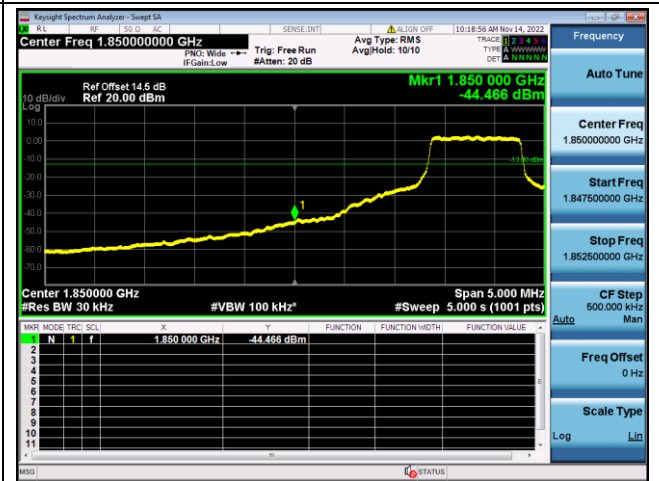

16QAM Low channel-6 RB offset 0