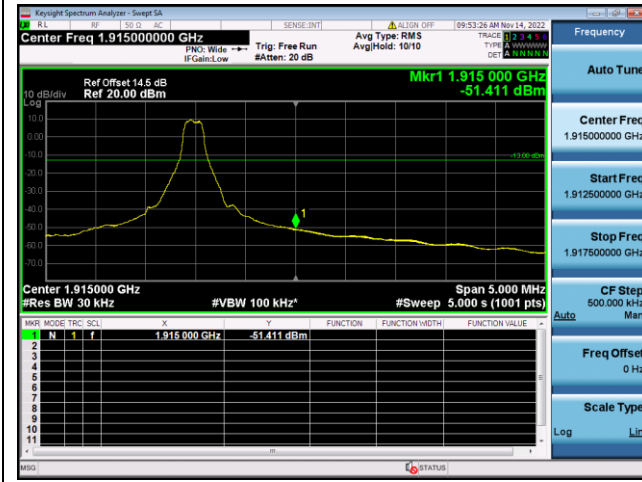

LTE FDD Band 25, Nominal Bandwidth: 10MHz

QPSK Low channel-1 RB offset 0

16QAM Low channel-1 RB offset 0

QPSK Low channel-6 RB offset 0

16QAM Low channel-6 RB offset 0

QPSK High channel-1 RB offset max

16QAM High channel-1 RB offset max

QPSK High channel-6 RB offset 0

16QAM High channel-6 RB offset 0

LTE FDD Band 25, Nominal Bandwidth: 15MHz

QPSK Low channel-1 RB offset 0

16QAM Low channel-1 RB offset 0

QPSK Low channel-6 RB offset 0

16QAM Low channel-6 RB offset 0

QPSK High channel-1 RB offset max

16QAM High channel-1 RB offset max

QPSK High channel-6 RB offset 0

16QAM High channel-6 RB offset 0

LTE FDD Band 25, Nominal Bandwidth: 20MHz

QPSK Low channel-1 RB offset 0