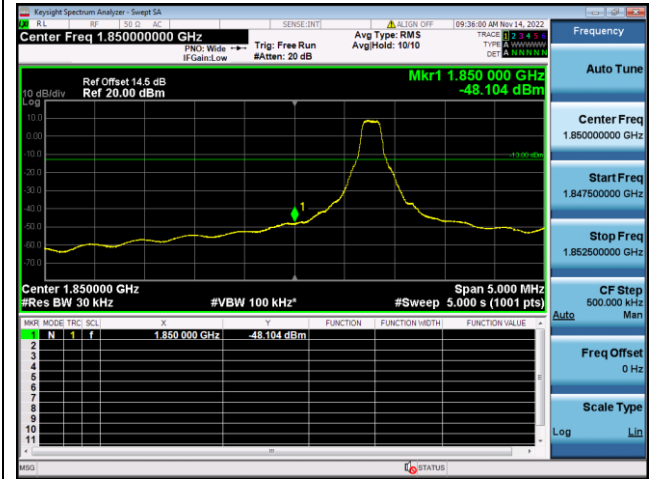

QPSK High channel-1 RB offset max

16QAM High channel-1 RB offset max

QPSK High channel-6 RB offset 0

16QAM High channel-6 RB offset 0

LTE FDD Band 25, Nominal Bandwidth: 5MHz

QPSK Low channel-1 RB offset 0

16QAM Low channel-1 RB offset 0

QPSK Low channel-6 RB offset 0

16QAM Low channel-6 RB offset 0

QPSK High channel-1 RB offset max

16QAM High channel-1 RB offset max

QPSK High channel-6 RB offset 0

16QAM High channel-6 RB offset 0

LTE FDD Band 25, Nominal Bandwidth: 10MHz

QPSK Low channel-1 RB offset 0

16QAM Low channel-1 RB offset 0

QPSK Low channel-6 RB offset 0

16QAM Low channel-6 RB offset 0

QPSK High channel-1 RB offset max

16QAM High channel-1 RB offset max