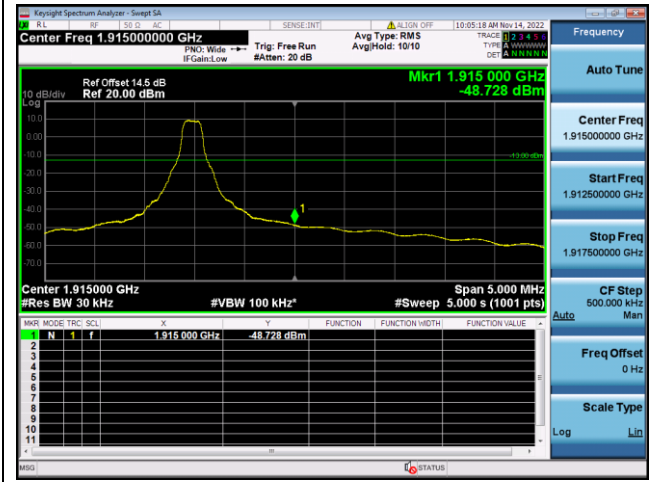

QPSK High channel-6 RB offset 0

16QAM High channel-6 RB offset 0

LTE FDD Band 25, Nominal Bandwidth: 15MHz

QPSK Low channel-1 RB offset 0

16QAM Low channel-1 RB offset 0

QPSK Low channel-6 RB offset 0

16QAM Low channel-6 RB offset 0

QPSK High channel-1 RB offset max

16QAM High channel-1 RB offset max

QPSK High channel-6 RB offset 0

16QAM High channel-6 RB offset 0

LTE FDD Band 25, Nominal Bandwidth: 20MHz

QPSK Low channel-1 RB offset 0