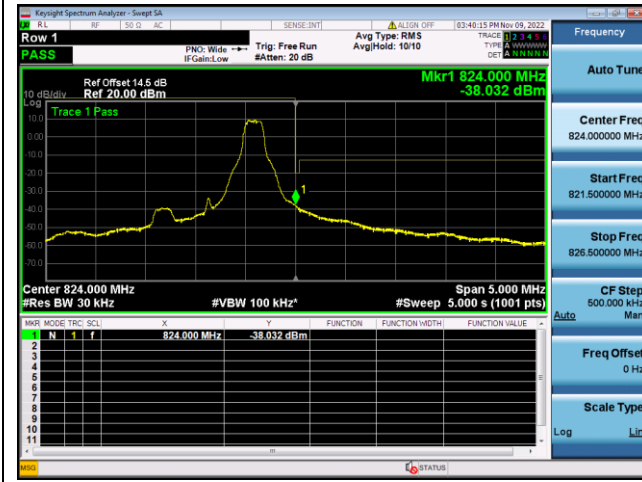

LTE FDD Band 26a, Nominal Bandwidth: 1.4MHz

QPSK Low channel-1 RB offset 0

16QAM Low channel-1 RB offset 0

QPSK Low channel-6 RB offset 0

16QAM Low channel-6 RB offset 0

QPSK High channel-1 RB offset max

16QAM High channel-1 RB offset max

QPSK High channel-6 RB offset 0

16QAM High channel-6 RB offset 0

LTE FDD Band 26a, Nominal Bandwidth: 3MHz

QPSK Low channel-1 RB offset 0

16QAM Low channel-1 RB offset 0

QPSK Low channel-6 RB offset 0

16QAM Low channel-6 RB offset 0

QPSK High channel-1 RB offset max

16QAM High channel-1 RB offset max

QPSK High channel-6 RB offset 0

16QAM High channel-6 RB offset 0

LTE FDD Band 26a, Nominal Bandwidth: 5MHz

QPSK Low channel-1 RB offset 0