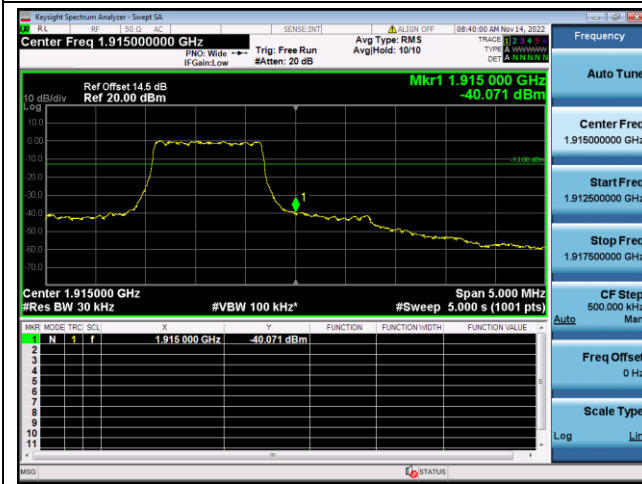

QPSK High channel-6 RB offset 0

16QAM High channel-6 RB offset 0

LTE FDD Band 25, Nominal Bandwidth: 3MHz

QPSK Low channel-1 RB offset 0

16QAM Low channel-1 RB offset 0

QPSK Low channel-6 RB offset 0

16QAM Low channel-6 RB offset 0

QPSK High channel-1 RB offset max

16QAM High channel-1 RB offset max

QPSK High channel-6 RB offset 0

16QAM High channel-6 RB offset 0

LTE FDD Band 25, Nominal Bandwidth: 5MHz

QPSK Low channel-1 RB offset 0