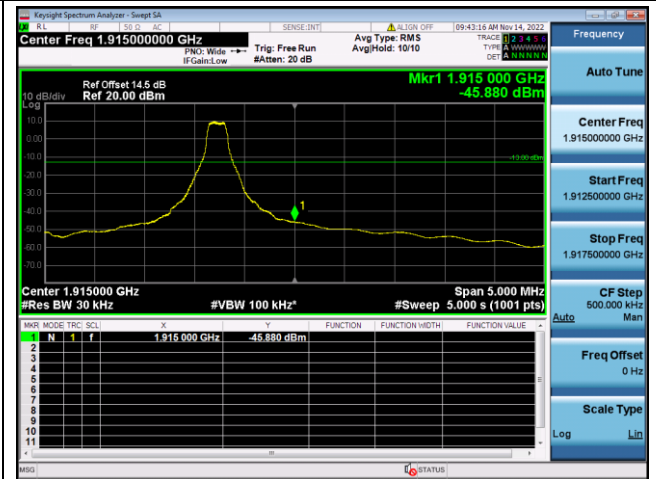

LTE FDD Band 25, Nominal Bandwidth: 10MHz

QPSK Low channel-1 RB offset 0

16QAM Low channel-1 RB offset 0

QPSK Low channel-6 RB offset 0

16QAM Low channel-6 RB offset 0

QPSK High channel-1 RB offset max

16QAM High channel-1 RB offset max

QPSK High channel-6 RB offset 0

16QAM High channel-6 RB offset 0

LTE FDD Band 25, Nominal Bandwidth: 15MHz

QPSK Low channel-1 RB offset 0

16QAM Low channel-1 RB offset 0

QPSK Low channel-6 RB offset 0

16QAM Low channel-6 RB offset 0