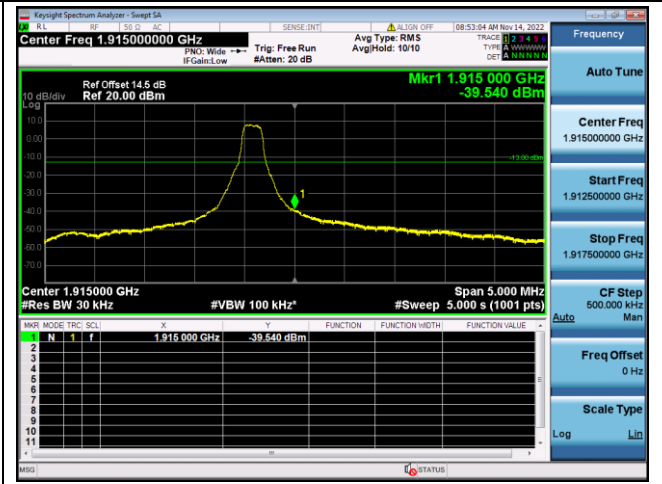

QPSK High channel-6 RB offset 0

16QAM High channel-6 RB offset 0

LTE FDD Band 25, Nominal Bandwidth: 3MHz

QPSK Low channel-1 RB offset 0

16QAM Low channel-1 RB offset 0

QPSK Low channel-6 RB offset 0

16QAM Low channel-6 RB offset 0

QPSK High channel-1 RB offset max

16QAM High channel-1 RB offset max

QPSK High channel-6 RB offset 0

16QAM High channel-6 RB offset 0

LTE FDD Band 25, Nominal Bandwidth: 5MHz

QPSK Low channel-1 RB offset 0