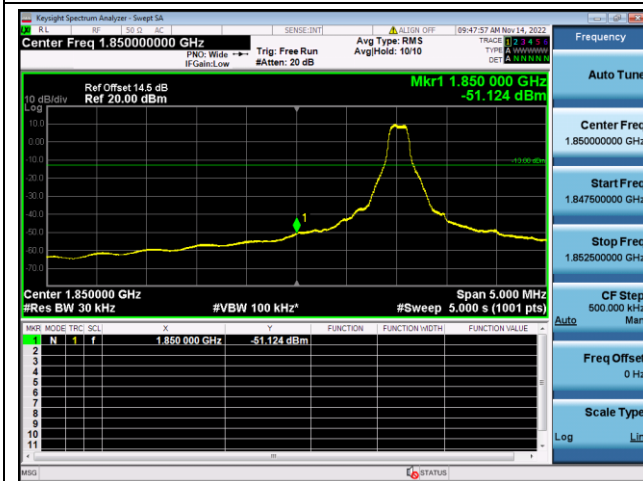

LTE FDD Band 25, Nominal Bandwidth: 10MHz

QPSK Low channel-1 RB offset 0

16QAM Low channel-1 RB offset 0

QPSK Low channel-6 RB offset 0

16QAM Low channel-6 RB offset 0

QPSK High channel-1 RB offset max

16QAM High channel-1 RB offset max

QPSK High channel-6 RB offset 0

16QAM High channel-6 RB offset 0

LTE FDD Band 25, Nominal Bandwidth: 15MHz

QPSK Low channel-1 RB offset 0

16QAM Low channel-1 RB offset 0

QPSK Low channel-6 RB offset 0

16QAM Low channel-6 RB offset 0

QPSK High channel-1 RB offset max

16QAM High channel-1 RB offset max

QPSK High channel-6 RB offset 0

16QAM High channel-6 RB offset 0

LTE FDD Band 25, Nominal Bandwidth: 20MHz

QPSK Low channel-1 RB offset 0