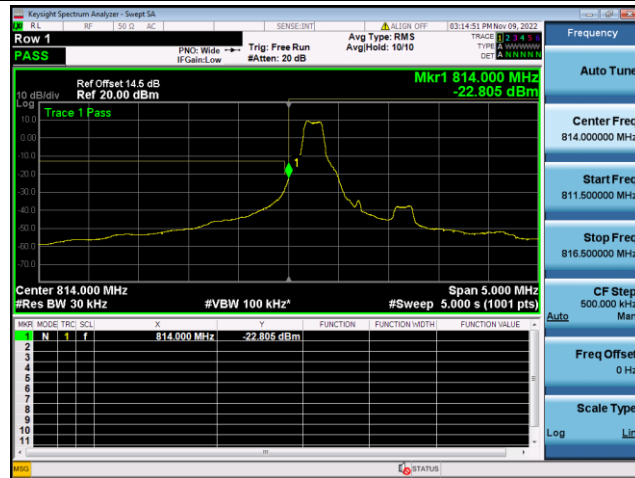

QPSK High channel-1 RB offset max

16QAM High channel-1 RB offset max

QPSK High channel-6 RB offset 0

16QAM High channel-6 RB offset 0

LTE FDD Band 25, Nominal Bandwidth: 20MHz

QPSK Low channel-1 RB offset 0

16QAM Low channel-1 RB offset 0

QPSK Low channel-6 RB offset 0

16QAM Low channel-6 RB offset 0

QPSK High channel-1 RB offset max

16QAM High channel-1 RB offset max

QPSK High channel-6 RB offset 0

16QAM High channel-6 RB offset 0

LTE FDD Band 26a, Nominal Bandwidth: 1.4MHz

QPSK Low channel-1 RB offset 0

16QAM Low channel-1 RB offset 0

QPSK Low channel-6 RB offset 0

16QAM Low channel-6 RB offset 0

QPSK High channel-1 RB offset max

16QAM High channel-1 RB offset max