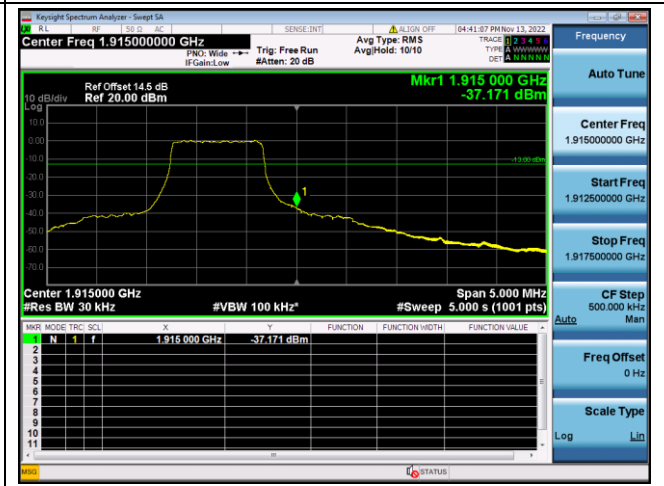

QPSK High channel-6 RB offset 0

16QAM High channel-6 RB offset 0

LTE FDD Band 25, Nominal Bandwidth: 3MHz

QPSK Low channel-1 RB offset 0

16QAM Low channel-1 RB offset 0

QPSK Low channel-6 RB offset 0

16QAM Low channel-6 RB offset 0

QPSK High channel-1 RB offset max

16QAM High channel-1 RB offset max

QPSK High channel-6 RB offset 0

16QAM High channel-6 RB offset 0

LTE FDD Band 25, Nominal Bandwidth: 5MHz

QPSK Low channel-1 RB offset 0