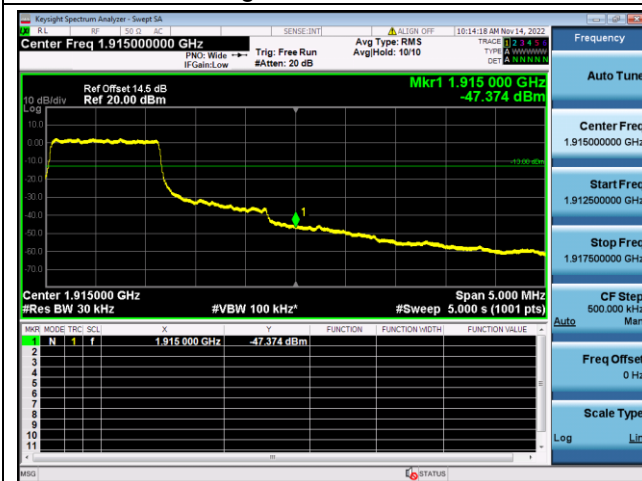

QPSK High channel-1 RB offset max

16QAM High channel-1 RB offset max

QPSK High channel-6 RB offset 0

16QAM High channel-6 RB offset 0

LTE FDD Band 25, Nominal Bandwidth: 20MHz

QPSK Low channel-1 RB offset 0

16QAM Low channel-1 RB offset 0

QPSK Low channel-6 RB offset 0

16QAM Low channel-6 RB offset 0

QPSK High channel-1 RB offset max

16QAM High channel-1 RB offset max

QPSK High channel-6 RB offset 0

16QAM High channel-6 RB offset 0

LTE FDD Band 26a, Nominal Bandwidth: 1.4MHz

QPSK Low channel-1 RB offset 0

16QAM Low channel-1 RB offset 0

QPSK Low channel-6 RB offset 0

16QAM Low channel-6 RB offset 0

QPSK High channel-1 RB offset max

16QAM High channel-1 RB offset max