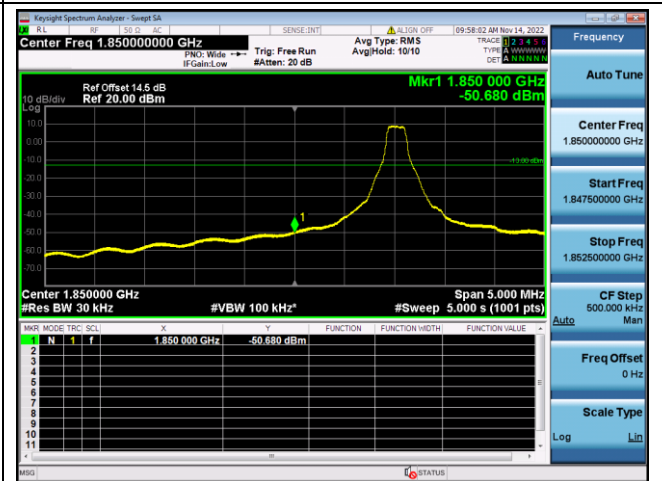

QPSK High channel-6 RB offset 0

16QAM High channel-6 RB offset 0

LTE FDD Band 25, Nominal Bandwidth: 15MHz

QPSK Low channel-1 RB offset 0

16QAM Low channel-1 RB offset 0

QPSK Low channel-6 RB offset 0

16QAM Low channel-6 RB offset 0

QPSK High channel-1 RB offset max

16QAM High channel-1 RB offset max

QPSK High channel-6 RB offset 0

16QAM High channel-6 RB offset 0

LTE FDD Band 25, Nominal Bandwidth: 20MHz

QPSK Low channel-1 RB offset 0