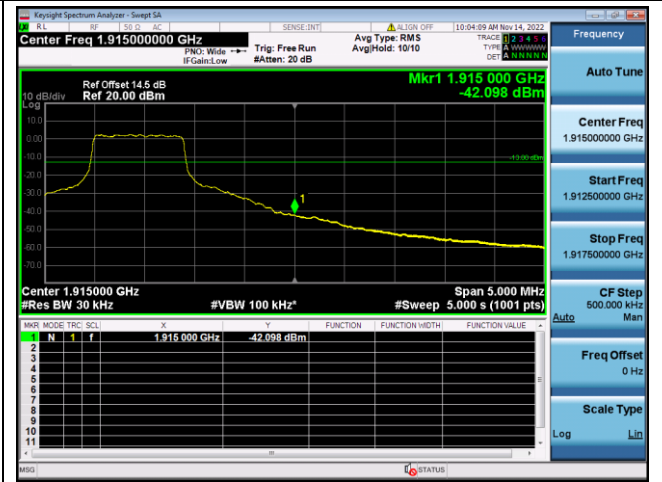

QPSK High channel-1 RB offset max

16QAM High channel-1 RB offset max

QPSK High channel-6 RB offset 0

16QAM High channel-6 RB offset 0

LTE FDD Band 25, Nominal Bandwidth: 20MHz

QPSK Low channel-1 RB offset 0