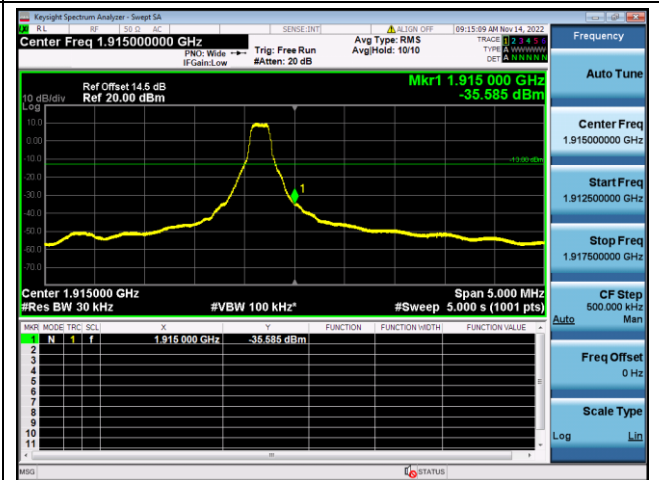

QPSK High channel-1 RB offset max

16QAM High channel-1 RB offset max

QPSK High channel-6 RB offset 0

16QAM High channel-6 RB offset 0

LTE FDD Band 25, Nominal Bandwidth: 5MHz

QPSK Low channel-1 RB offset 0

16QAM Low channel-1 RB offset 0

QPSK Low channel-6 RB offset 0

16QAM Low channel-6 RB offset 0

QPSK High channel-1 RB offset max

16QAM High channel-1 RB offset max

QPSK High channel-6 RB offset 0

16QAM High channel-6 RB offset 0

LTE FDD Band 25, Nominal Bandwidth: 10MHz

QPSK Low channel-1 RB offset 0

16QAM Low channel-1 RB offset 0

QPSK Low channel-6 RB offset 0

16QAM Low channel-6 RB offset 0

QPSK High channel-1 RB offset max

16QAM High channel-1 RB offset max