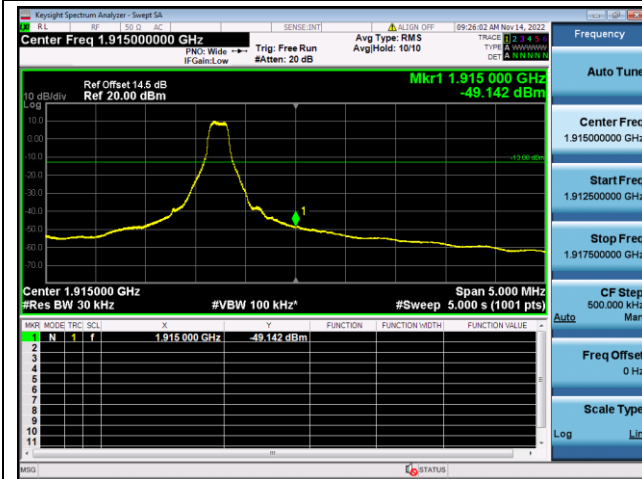

LTE FDD Band 25, Nominal Bandwidth: 10MHz

QPSK Low channel-1 RB offset 0

16QAM Low channel-1 RB offset 0

QPSK Low channel-6 RB offset 0

16QAM Low channel-6 RB offset 0

QPSK High channel-1 RB offset max

16QAM High channel-1 RB offset max

QPSK High channel-6 RB offset 0

16QAM High channel-6 RB offset 0

LTE FDD Band 25, Nominal Bandwidth: 15MHz

QPSK Low channel-1 RB offset 0

16QAM Low channel-1 RB offset 0

QPSK Low channel-6 RB offset 0

16QAM Low channel-6 RB offset 0

QPSK High channel-1 RB offset max

16QAM High channel-1 RB offset max

QPSK High channel-6 RB offset 0

16QAM High channel-6 RB offset 0

LTE FDD Band 25, Nominal Bandwidth: 20MHz

QPSK Low channel-1 RB offset 0