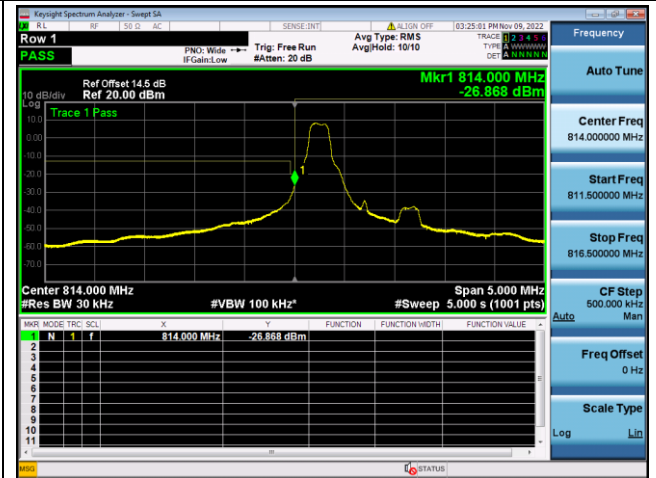

16QAM Low channel-1 RB offset 0

QPSK Low channel-6 RB offset 0

16QAM Low channel-6 RB offset 0

QPSK High channel-1 RB offset max

16QAM High channel-1 RB offset max

QPSK High channel-6 RB offset 0

16QAM High channel-6 RB offset 0

LTE FDD Band 26a, Nominal Bandwidth: 1.4MHz

QPSK Low channel-1 RB offset 0

16QAM Low channel-1 RB offset 0

QPSK Low channel-6 RB offset 0

16QAM Low channel-6 RB offset 0

QPSK High channel-1 RB offset max

16QAM High channel-1 RB offset max