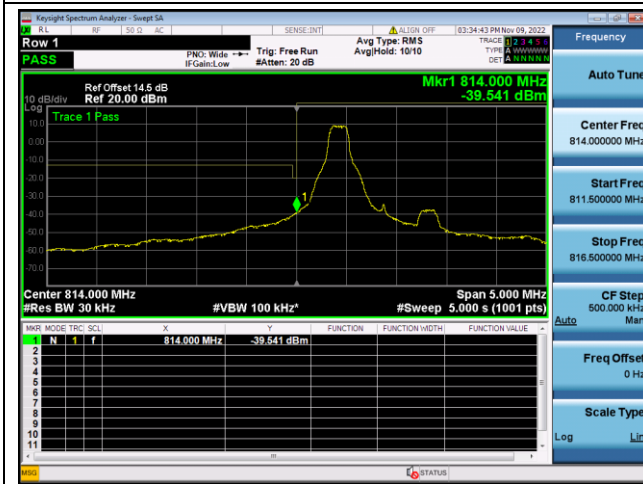

QPSK High channel-6 RB offset 0

16QAM High channel-6 RB offset 0

LTE FDD Band 26a, Nominal Bandwidth: 3MHz

QPSK Low channel-1 RB offset 0

16QAM Low channel-1 RB offset 0

QPSK Low channel-6 RB offset 0

16QAM Low channel-6 RB offset 0

QPSK High channel-1 RB offset max

16QAM High channel-1 RB offset max

QPSK High channel-6 RB offset 0

16QAM High channel-6 RB offset 0

LTE FDD Band 26a, Nominal Bandwidth: 5MHz

QPSK Low channel-1 RB offset 0