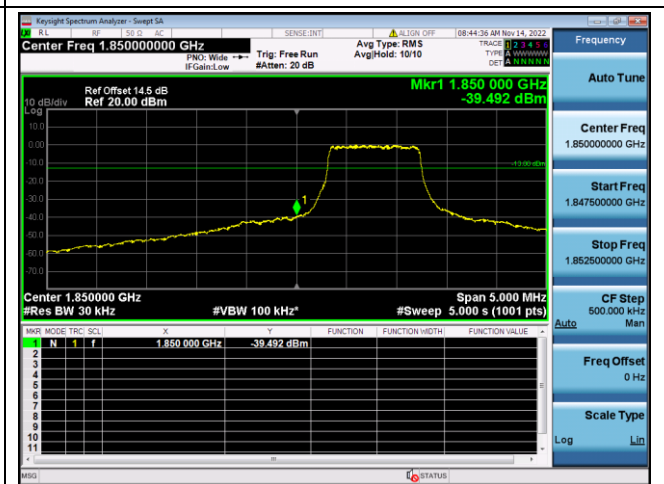

QPSK High channel-6 RB offset 0

16QAM High channel-6 RB offset 0

LTE FDD Band 25, Nominal Bandwidth: 3MHz

QPSK Low channel-1 RB offset 0

16QAM Low channel-1 RB offset 0

QPSK Low channel-6 RB offset 0

16QAM Low channel-6 RB offset 0

QPSK High channel-1 RB offset max

16QAM High channel-1 RB offset max

QPSK High channel-6 RB offset 0

16QAM High channel-6 RB offset 0

LTE FDD Band 25, Nominal Bandwidth: 5MHz

QPSK Low channel-1 RB offset 0