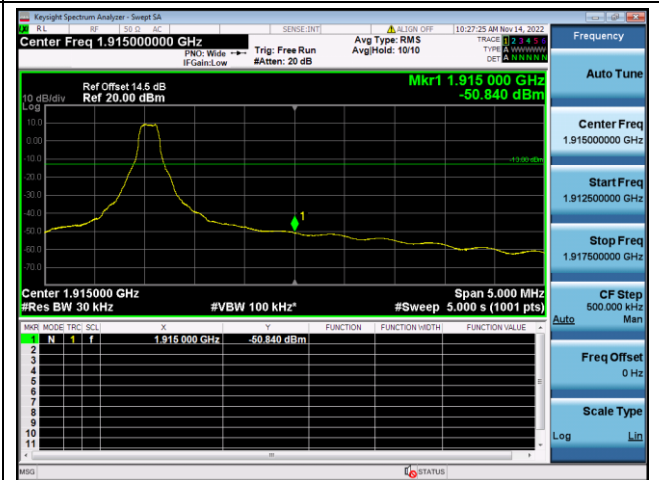

QPSK High channel-1 RB offset max

16QAM High channel-1 RB offset max

QPSK High channel-6 RB offset 0

16QAM High channel-6 RB offset 0

LTE FDD Band 25, Nominal Bandwidth: 20MHz

QPSK Low channel-1 RB offset 0

16QAM Low channel-1 RB offset 0

QPSK Low channel-6 RB offset 0

16QAM Low channel-6 RB offset 0

QPSK High channel-1 RB offset max

16QAM High channel-1 RB offset max

QPSK High channel-6 RB offset 0

16QAM High channel-6 RB offset 0

LTE FDD Band 26a, Nominal Bandwidth: 1.4MHz

QPSK Low channel-1 RB offset 0

16QAM Low channel-1 RB offset 0

QPSK Low channel-6 RB offset 0

16QAM Low channel-6 RB offset 0

QPSK High channel-1 RB offset max

16QAM High channel-1 RB offset max