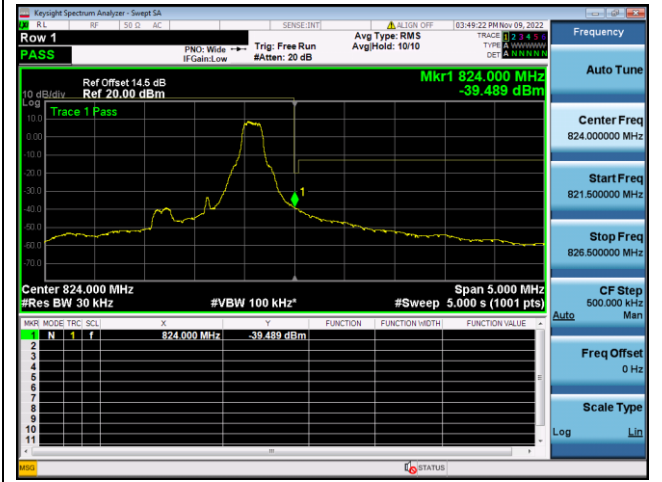

LTE FDD Band 26a, Nominal Bandwidth: 1.4MHz

QPSK Low channel-1 RB offset 0

16QAM Low channel-1 RB offset 0

QPSK Low channel-6 RB offset 0

16QAM Low channel-6 RB offset 0

QPSK High channel-1 RB offset max

16QAM High channel-1 RB offset max

QPSK High channel-6 RB offset 0

16QAM High channel-6 RB offset 0

LTE FDD Band 26a, Nominal Bandwidth: 3MHz

QPSK Low channel-1 RB offset 0

16QAM Low channel-1 RB offset 0

QPSK Low channel-6 RB offset 0

16QAM Low channel-6 RB offset 0

QPSK High channel-1 RB offset max

16QAM High channel-1 RB offset max

QPSK High channel-6 RB offset 0

16QAM High channel-6 RB offset 0

LTE FDD Band 26a, Nominal Bandwidth: 5MHz

QPSK Low channel-1 RB offset 0