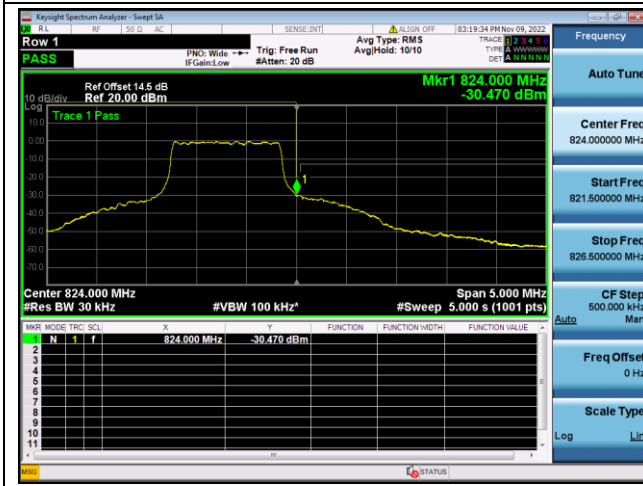

QPSK High channel-6 RB offset 0