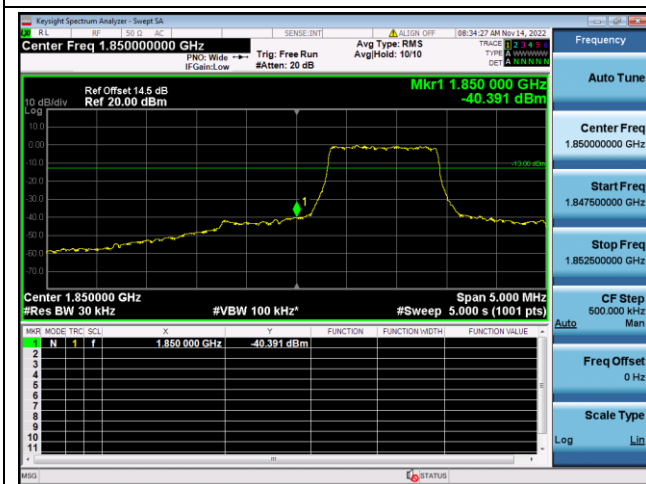

QPSK High channel-6 RB offset 0

16QAM High channel-6 RB offset 0

LTE FDD Band 25, Nominal Bandwidth: 3MHz

QPSK Low channel-1 RB offset 0

16QAM Low channel-1 RB offset 0

QPSK Low channel-6 RB offset 0

16QAM Low channel-6 RB offset 0

QPSK High channel-1 RB offset max

16QAM High channel-1 RB offset max

QPSK High channel-6 RB offset 0

16QAM High channel-6 RB offset 0

LTE FDD Band 25, Nominal Bandwidth: 5MHz

QPSK Low channel-1 RB offset 0