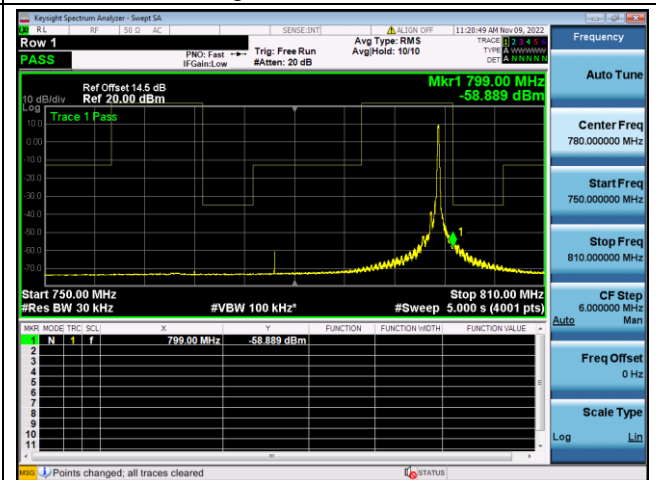

QPSK Low channel-6 RB offset 0

16QAM Low channel-6 RB offset 0

QPSK High channel-1 RB offset max

16QAM High channel-1 RB offset max

QPSK High channel-6 RB offset 0

16QAM High channel-6 RB offset 0

LTE FDD Band 14, Nominal Bandwidth: 10MHz

QPSK Low channel-1 RB offset 0

16QAM Low channel-1 RB offset 0

QPSK Low channel-6 RB offset 0

16QAM Low channel-6 RB offset 0

QPSK High channel-1 RB offset max

16QAM High channel-1 RB offset max

QPSK High channel-6 RB offset 0

16QAM High channel-6 RB offset 0

LTE FDD Band 19, Nominal Bandwidth: 5MHz

QPSK Low channel-1 RB offset 0

16QAM Low channel-1 RB offset 0

QPSK Low channel-6 RB offset 0

16QAM Low channel-6 RB offset 0

QPSK High channel-1 RB offset max