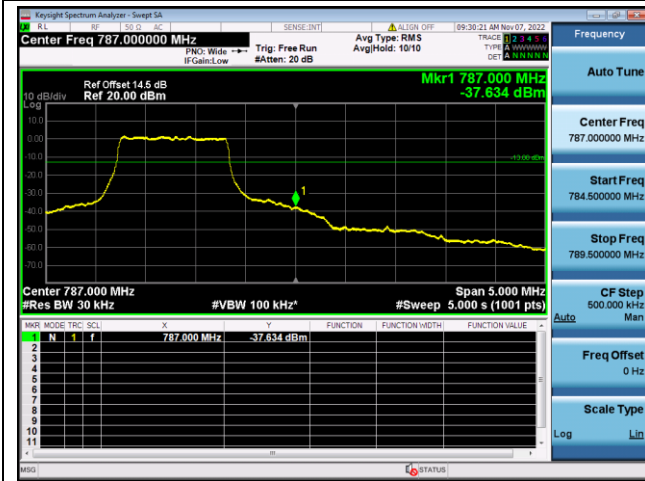

QPSK Low channel-6 RB offset 0-1

16QAM Low channel-6 RB offset 0-1

QPSK High channel-1 RB offset max-1

16QAM High channel-1 RB offset max-1

QPSK High channel-6 RB offset 0-1

16QAM High channel-6 RB offset 0-1

LTE FDD Band 13, Nominal Bandwidth: 10MHz

QPSK Low channel-1 RB offset 0-2

16QAM Low channel-1 RB offset 0-2

QPSK Low channel-6 RB offset 0-2

16QAM Low channel-6 RB offset 0-2

QPSK High channel-1 RB offset max-2

16QAM High channel-1 RB offset max-2

QPSK High channel-6 RB offset 0-2

16QAM High channel-6 RB offset 0-2

LTE FDD Band 14, Nominal Bandwidth: 5MHz

QPSK Low channel-1 RB offset 0

16QAM Low channel-1 RB offset 0