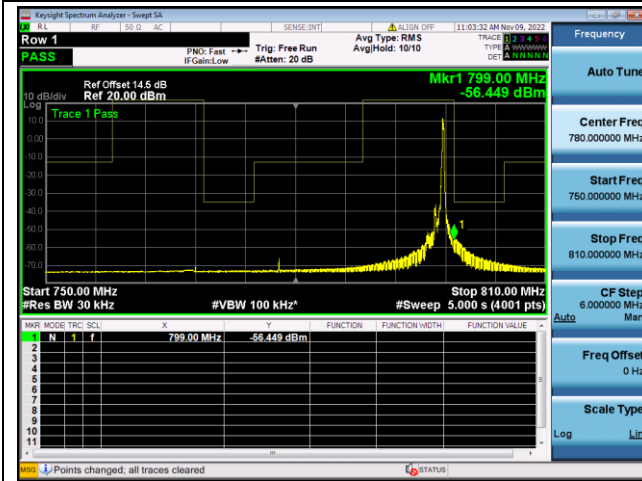

LTE FDD Band 13, Nominal Bandwidth: 10MHz

QPSK Low channel-1 RB offset 0-2

16QAM Low channel-1 RB offset 0-2

QPSK Low channel-6 RB offset 0-2

16QAM Low channel-6 RB offset 0-2

QPSK High channel-1 RB offset max-2

16QAM High channel-1 RB offset max-2

QPSK High channel-6 RB offset 0-2

16QAM High channel-6 RB offset 0-2

LTE FDD Band 14, Nominal Bandwidth: 5MHz

QPSK Low channel-1 RB offset 0

16QAM Low channel-1 RB offset 0

QPSK Low channel-6 RB offset 0

16QAM Low channel-6 RB offset 0

QPSK High channel-1 RB offset max

16QAM High channel-1 RB offset max

QPSK High channel-6 RB offset 0

16QAM High channel-6 RB offset 0

LTE FDD Band 14, Nominal Bandwidth: 10MHz