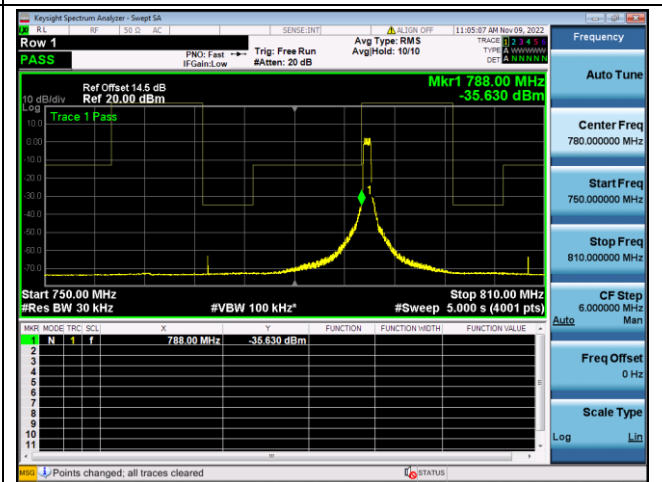

16QAM High channel-1 RB offset max-2

QPSK High channel-6 RB offset 0-2

16QAM High channel-6 RB offset 0-2

LTE FDD Band 14, Nominal Bandwidth: 5MHz

QPSK Low channel-1 RB offset 0

16QAM Low channel-1 RB offset 0

QPSK Low channel-6 RB offset 0

16QAM Low channel-6 RB offset 0

QPSK High channel-1 RB offset max

16QAM High channel-1 RB offset max

QPSK High channel-6 RB offset 0

16QAM High channel-6 RB offset 0

LTE FDD Band 14, Nominal Bandwidth: 10MHz