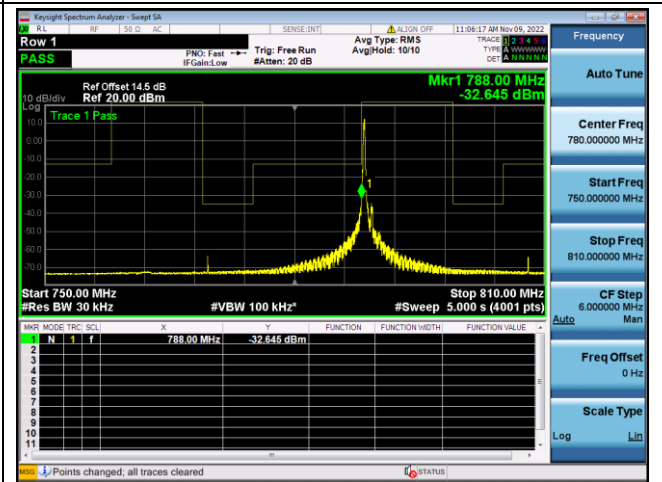

16QAM High channel-1 RB offset max-2

QPSK High channel-6 RB offset 0-2

16QAM High channel-6 RB offset 0-2

LTE FDD Band 14, Nominal Bandwidth: 5MHz

QPSK Low channel-1 RB offset 0

16QAM Low channel-1 RB offset 0

QPSK Low channel-6 RB offset 0

16QAM Low channel-6 RB offset 0

QPSK High channel-1 RB offset max

16QAM High channel-1 RB offset max

QPSK High channel-6 RB offset 0

16QAM High channel-6 RB offset 0

LTE FDD Band 14, Nominal Bandwidth: 10MHz