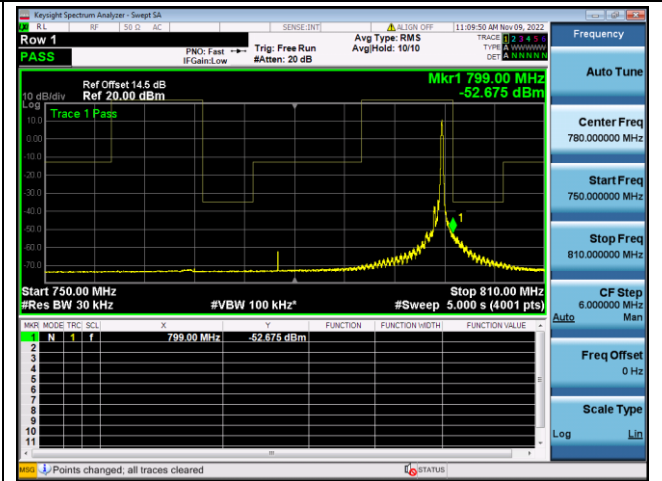

16QAM High channel-1 RB offset max-2

QPSK High channel-6 RB offset 0-2

16QAM High channel-6 RB offset 0-2

LTE FDD Band 14, Nominal Bandwidth: 5MHz

QPSK Low channel-1 RB offset 0

16QAM Low channel-1 RB offset 0

QPSK Low channel-6 RB offset 0

16QAM Low channel-6 RB offset 0

QPSK High channel-1 RB offset max

16QAM High channel-1 RB offset max

QPSK High channel-6 RB offset 0

16QAM High channel-6 RB offset 0

LTE FDD Band 14, Nominal Bandwidth: 10MHz