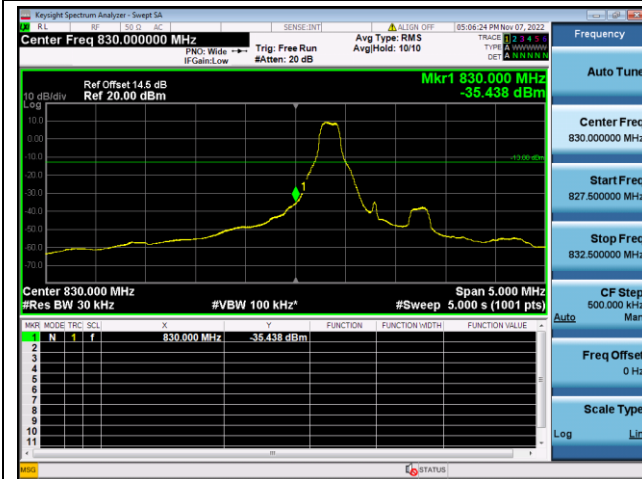

QPSK Low channel-6 RB offset 0

16QAM Low channel-6 RB offset 0

QPSK High channel-1 RB offset max

16QAM High channel-1 RB offset max

QPSK High channel-6 RB offset 0

16QAM High channel-6 RB offset 0

LTE FDD Band 14, Nominal Bandwidth: 10MHz

QPSK Low channel-1 RB offset 0

16QAM Low channel-1 RB offset 0

QPSK Low channel-6 RB offset 0

16QAM Low channel-6 RB offset 0

QPSK High channel-1 RB offset max

16QAM High channel-1 RB offset max

QPSK High channel-6 RB offset 0

16QAM High channel-6 RB offset 0

LTE FDD Band 19, Nominal Bandwidth: 5MHz

QPSK Low channel-1 RB offset 0

16QAM Low channel-1 RB offset 0

QPSK Low channel-6 RB offset 0

16QAM Low channel-6 RB offset 0

QPSK High channel-1 RB offset max