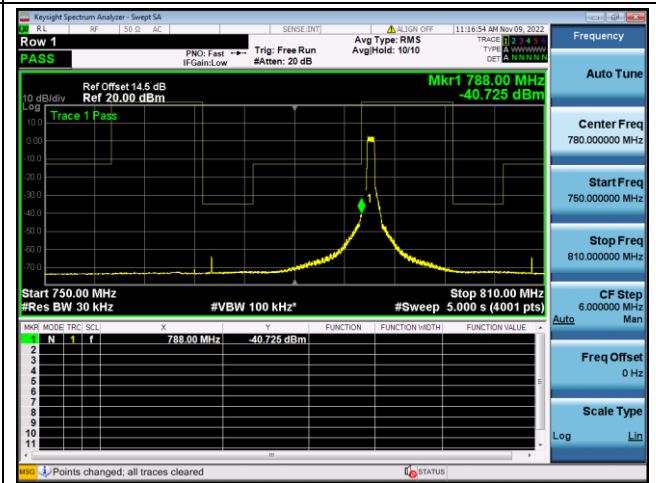

QPSK Low channel-6 RB offset 0

16QAM Low channel-6 RB offset 0

QPSK High channel-1 RB offset max

16QAM High channel-1 RB offset max

QPSK High channel-6 RB offset 0

16QAM High channel-6 RB offset 0

LTE FDD Band 14, Nominal Bandwidth: 10MHz

QPSK Low channel-1 RB offset 0

16QAM Low channel-1 RB offset 0

QPSK Low channel-6 RB offset 0

16QAM Low channel-6 RB offset 0

QPSK High channel-1 RB offset max

16QAM High channel-1 RB offset max

QPSK High channel-6 RB offset 0

16QAM High channel-6 RB offset 0

LTE FDD Band 19, Nominal Bandwidth: 5MHz

QPSK Low channel-1 RB offset 0

16QAM Low channel-1 RB offset 0

QPSK Low channel-6 RB offset 0

16QAM Low channel-6 RB offset 0

QPSK High channel-1 RB offset max