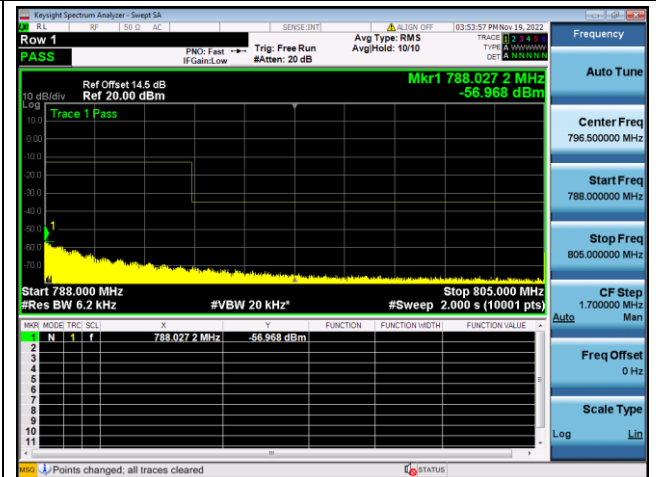

LTE FDD Band 13, Nominal Bandwidth: 10MHz

QPSK Low channel-1 RB offset 0-2

16QAM Low channel-1 RB offset 0-2

QPSK Low channel-6 RB offset 0-2

16QAM Low channel-6 RB offset 0-2

QPSK High channel-1 RB offset max-2

16QAM High channel-1 RB offset max-2

QPSK High channel-6 RB offset 0-2

16QAM High channel-6 RB offset 0-2

LTE FDD Band 14, Nominal Bandwidth: 5MHz

QPSK Low channel-1 RB offset 0

16QAM Low channel-1 RB offset 0

QPSK Low channel-6 RB offset 0

16QAM Low channel-6 RB offset 0

QPSK High channel-1 RB offset max

16QAM High channel-1 RB offset max

QPSK High channel-6 RB offset 0

16QAM High channel-6 RB offset 0

LTE FDD Band 14, Nominal Bandwidth: 10MHz