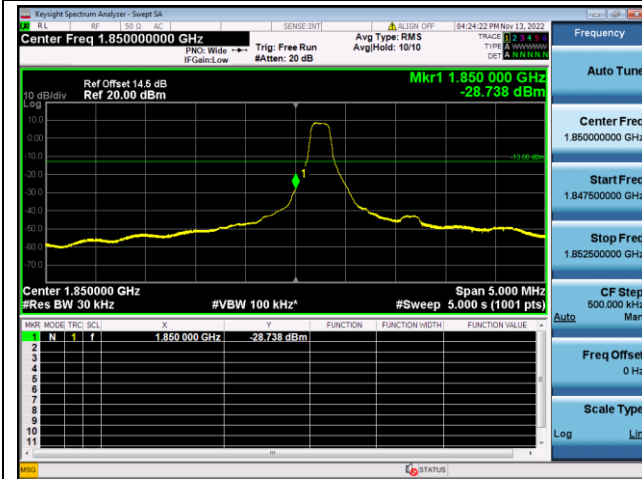

16QAM Low channel-6 RB offset 0

QPSK High channel-1 RB offset max

16QAM High channel-1 RB offset max

QPSK High channel-6 RB offset 0

16QAM High channel-6 RB offset 0

LTE FDD Band 19, Nominal Bandwidth: 15MHz

QPSK Low channel-1 RB offset 0

16QAM Low channel-1 RB offset 0

QPSK Low channel-6 RB offset 0

16QAM Low channel-6 RB offset 0

QPSK High channel-1 RB offset max

16QAM High channel-1 RB offset max

QPSK High channel-6 RB offset 0

16QAM High channel-6 RB offset 0

LTE FDD Band 25, Nominal Bandwidth: 1.4MHz

QPSK Low channel-1 RB offset 0

16QAM Low channel-1 RB offset 0

QPSK Low channel-6 RB offset 0

16QAM Low channel-6 RB offset 0

QPSK High channel-1 RB offset max