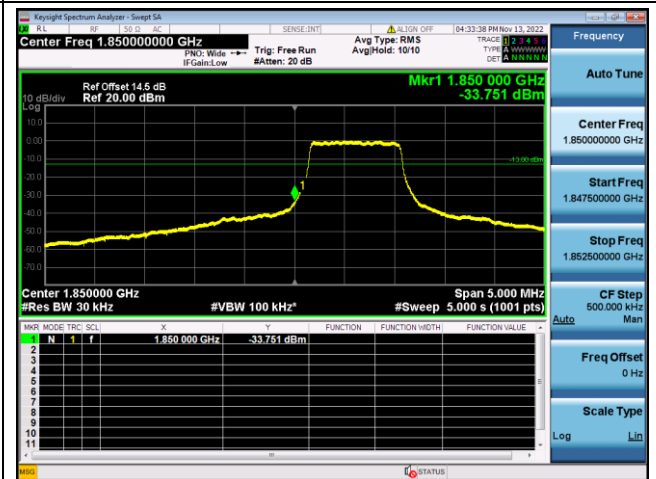

16QAM High channel-6 RB offset 0

LTE FDD Band 25, Nominal Bandwidth: 1.4MHz

QPSK Low channel-1 RB offset 0

16QAM Low channel-1 RB offset 0

QPSK Low channel-6 RB offset 0

16QAM Low channel-6 RB offset 0

QPSK High channel-1 RB offset max