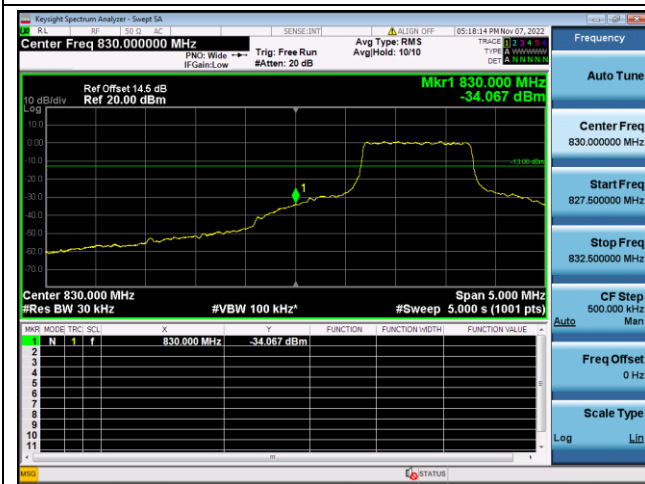

16QAM High channel-1 RB offset max

QPSK High channel-6 RB offset 0

16QAM High channel-6 RB offset 0

LTE FDD Band 19, Nominal Bandwidth: 10MHz

QPSK Low channel-1 RB offset 0

16QAM Low channel-1 RB offset 0

QPSK Low channel-6 RB offset 0

16QAM Low channel-6 RB offset 0

QPSK High channel-1 RB offset max

16QAM High channel-1 RB offset max

QPSK High channel-6 RB offset 0

16QAM High channel-6 RB offset 0

LTE FDD Band 19, Nominal Bandwidth: 15MHz