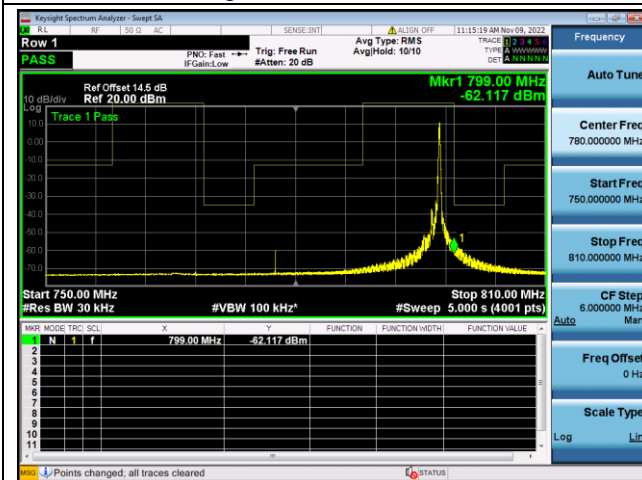

QPSK Low channel-6 RB offset 0

16QAM Low channel-6 RB offset 0

QPSK High channel-1 RB offset max

16QAM High channel-1 RB offset max

QPSK High channel-6 RB offset 0

16QAM High channel-6 RB offset 0

LTE FDD Band 14, Nominal Bandwidth: 10MHz

QPSK Low channel-1 RB offset 0

16QAM Low channel-1 RB offset 0

QPSK Low channel-6 RB offset 0

16QAM Low channel-6 RB offset 0

QPSK High channel-1 RB offset max

16QAM High channel-1 RB offset max

QPSK High channel-6 RB offset 0

16QAM High channel-6 RB offset 0

LTE FDD Band 19, Nominal Bandwidth: 5MHz

QPSK Low channel-1 RB offset 0

16QAM Low channel-1 RB offset 0

QPSK Low channel-6 RB offset 0

16QAM Low channel-6 RB offset 0

QPSK High channel-1 RB offset max