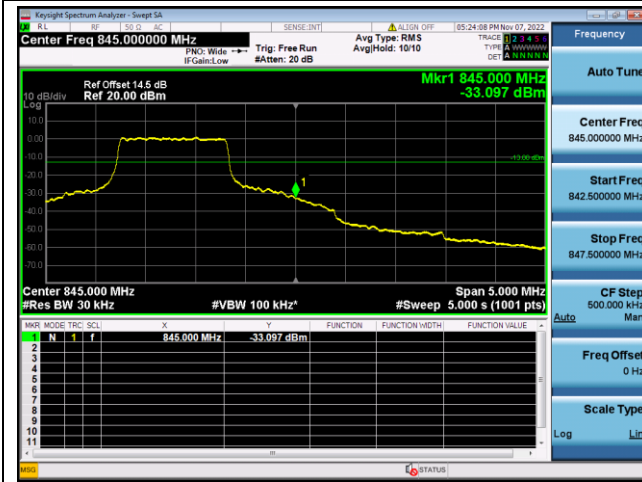

16QAM Low channel-6 RB offset 0

QPSK High channel-1 RB offset max

16QAM High channel-1 RB offset max

QPSK High channel-6 RB offset 0

16QAM High channel-6 RB offset 0

LTE FDD Band 19, Nominal Bandwidth: 15MHz