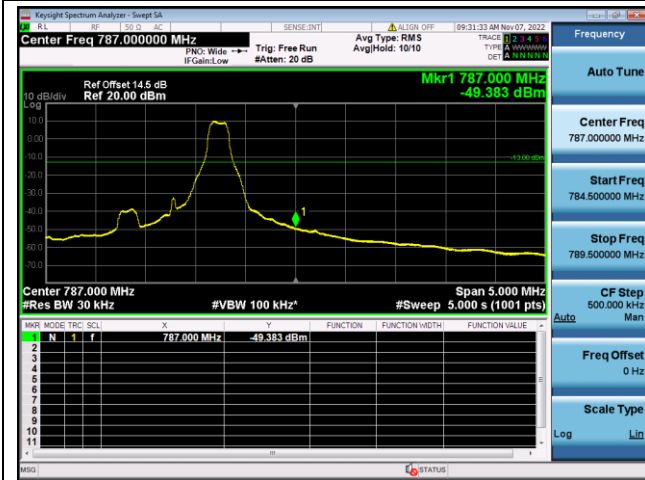

QPSK Low channel-6 RB offset 0-1

16QAM Low channel-6 RB offset 0-1

QPSK High channel-1 RB offset max-1

16QAM High channel-1 RB offset max-1

QPSK High channel-6 RB offset 0-1

16QAM High channel-6 RB offset 0-1

LTE FDD Band 13, Nominal Bandwidth: 10MHz

QPSK Low channel-1 RB offset 0-2

16QAM Low channel-1 RB offset 0-2

QPSK Low channel-6 RB offset 0-2

16QAM Low channel-6 RB offset 0-2

QPSK High channel-1 RB offset max-2

16QAM High channel-1 RB offset max-2

QPSK High channel-6 RB offset 0-2

16QAM High channel-6 RB offset 0-2

LTE FDD Band 14, Nominal Bandwidth: 5MHz

QPSK Low channel-1 RB offset 0

16QAM Low channel-1 RB offset 0