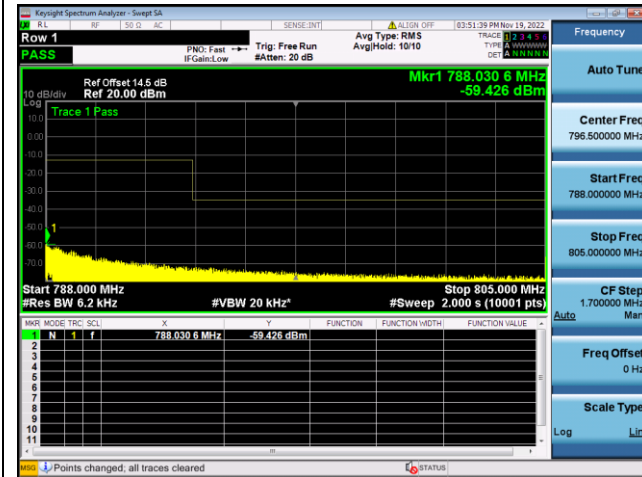

LTE FDD Band 13, Nominal Bandwidth: 10MHz

QPSK Low channel-1 RB offset 0-2

16QAM Low channel-1 RB offset 0-2

QPSK Low channel-6 RB offset 0-2

16QAM Low channel-6 RB offset 0-2

QPSK High channel-1 RB offset max-2

16QAM High channel-1 RB offset max-2

QPSK High channel-6 RB offset 0-2

16QAM High channel-6 RB offset 0-2

LTE FDD Band 14, Nominal Bandwidth: 5MHz

QPSK Low channel-1 RB offset 0

16QAM Low channel-1 RB offset 0

QPSK Low channel-6 RB offset 0

16QAM Low channel-6 RB offset 0

QPSK High channel-1 RB offset max

16QAM High channel-1 RB offset max

QPSK High channel-6 RB offset 0

16QAM High channel-6 RB offset 0

LTE FDD Band 14, Nominal Bandwidth: 10MHz