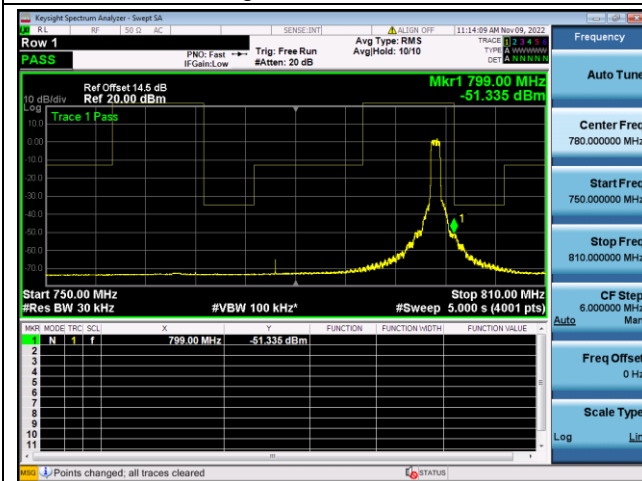

QPSK Low channel-6 RB offset 0

16QAM Low channel-6 RB offset 0

QPSK High channel-1 RB offset max

16QAM High channel-1 RB offset max

QPSK High channel-6 RB offset 0

16QAM High channel-6 RB offset 0

LTE FDD Band 14, Nominal Bandwidth: 10MHz

QPSK Low channel-1 RB offset 0

16QAM Low channel-1 RB offset 0

QPSK Low channel-6 RB offset 0

16QAM Low channel-6 RB offset 0

QPSK High channel-1 RB offset max

16QAM High channel-1 RB offset max

QPSK High channel-6 RB offset 0

16QAM High channel-6 RB offset 0

LTE FDD Band 19, Nominal Bandwidth: 5MHz

QPSK Low channel-1 RB offset 0

16QAM Low channel-1 RB offset 0

QPSK Low channel-6 RB offset 0

16QAM Low channel-6 RB offset 0

QPSK High channel-1 RB offset max