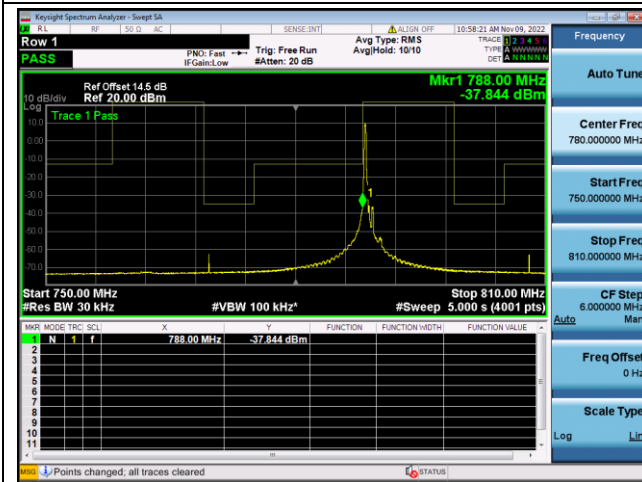

16QAM High channel-1 RB offset max-2

QPSK High channel-6 RB offset 0-2

16QAM High channel-6 RB offset 0-2

LTE FDD Band 14, Nominal Bandwidth: 5MHz

QPSK Low channel-1 RB offset 0

16QAM Low channel-1 RB offset 0

QPSK Low channel-6 RB offset 0

16QAM Low channel-6 RB offset 0

QPSK High channel-1 RB offset max

16QAM High channel-1 RB offset max

QPSK High channel-6 RB offset 0

16QAM High channel-6 RB offset 0

LTE FDD Band 14, Nominal Bandwidth: 10MHz