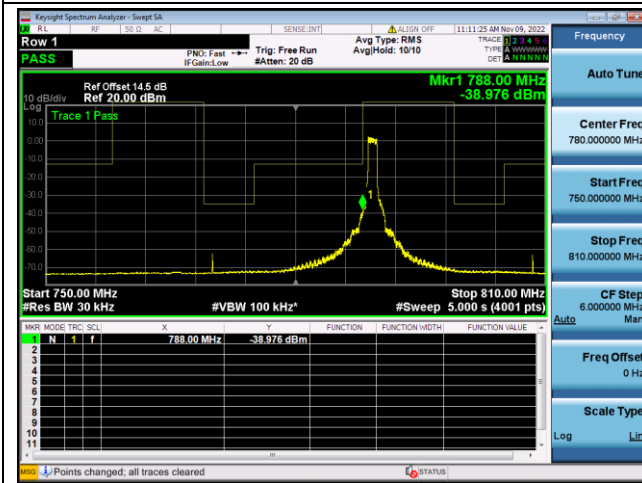

QPSK Low channel-1 RB offset 0

16QAM Low channel-1 RB offset 0

QPSK Low channel-6 RB offset 0

16QAM Low channel-6 RB offset 0

QPSK High channel-1 RB offset max

16QAM High channel-1 RB offset max

QPSK High channel-6 RB offset 0

16QAM High channel-6 RB offset 0

LTE FDD Band 19, Nominal Bandwidth: 5MHz

QPSK Low channel-1 RB offset 0

16QAM Low channel-1 RB offset 0

QPSK Low channel-6 RB offset 0

16QAM Low channel-6 RB offset 0

QPSK High channel-1 RB offset max