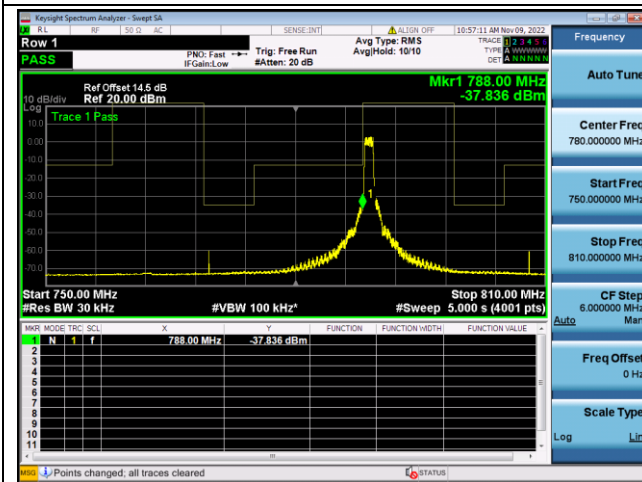

16QAM High channel-1 RB offset max-2

QPSK High channel-6 RB offset 0-2

16QAM High channel-6 RB offset 0-2

LTE FDD Band 14, Nominal Bandwidth: 5MHz

QPSK Low channel-1 RB offset 0

16QAM Low channel-1 RB offset 0

QPSK Low channel-6 RB offset 0

16QAM Low channel-6 RB offset 0

QPSK High channel-1 RB offset max

16QAM High channel-1 RB offset max

QPSK High channel-6 RB offset 0

16QAM High channel-6 RB offset 0

LTE FDD Band 14, Nominal Bandwidth: 10MHz