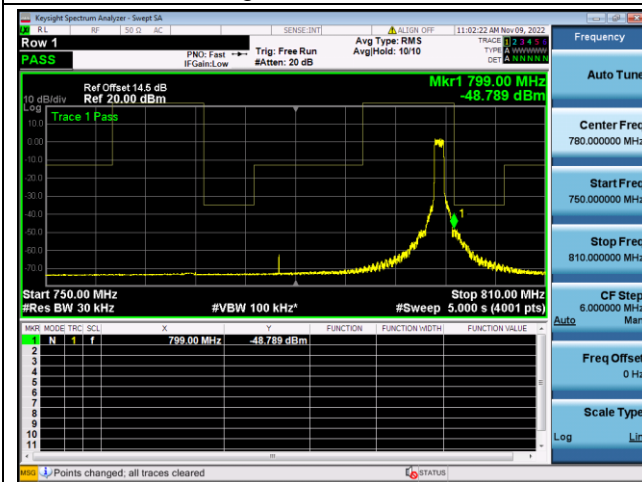

16QAM High channel-1 RB offset max-2

QPSK High channel-6 RB offset 0-2

16QAM High channel-6 RB offset 0-2

LTE FDD Band 14, Nominal Bandwidth: 5MHz

QPSK Low channel-1 RB offset 0

16QAM Low channel-1 RB offset 0

QPSK Low channel-6 RB offset 0

16QAM Low channel-6 RB offset 0

QPSK High channel-1 RB offset max

16QAM High channel-1 RB offset max

QPSK High channel-6 RB offset 0

16QAM High channel-6 RB offset 0

LTE FDD Band 14, Nominal Bandwidth: 10MHz