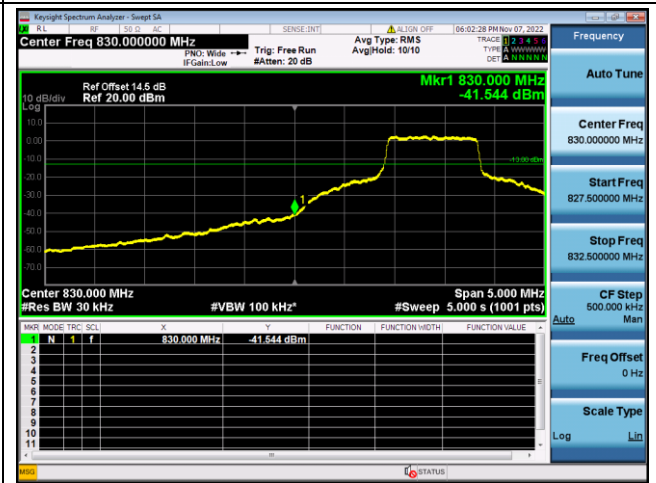

QPSK Low channel-1 RB offset 0

16QAM Low channel-1 RB offset 0

QPSK Low channel-6 RB offset 0

16QAM Low channel-6 RB offset 0

QPSK High channel-1 RB offset max

16QAM High channel-1 RB offset max

QPSK High channel-6 RB offset 0

16QAM High channel-6 RB offset 0

LTE FDD Band 25, Nominal Bandwidth: 1.4MHz

QPSK Low channel-1 RB offset 0

16QAM Low channel-1 RB offset 0

QPSK Low channel-6 RB offset 0

16QAM Low channel-6 RB offset 0

QPSK High channel-1 RB offset max