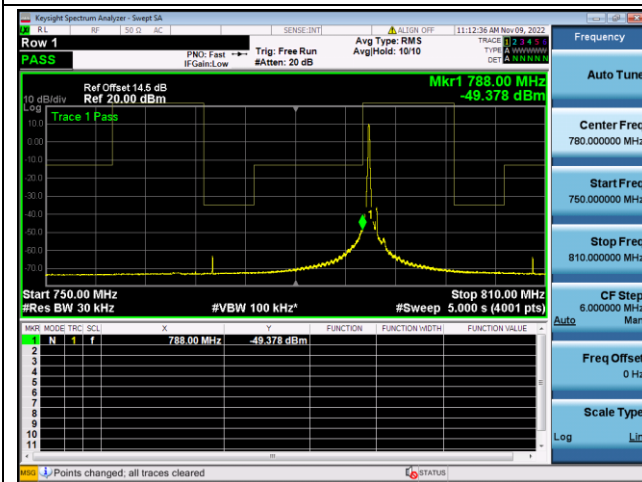

LTE FDD Band 14, Nominal Bandwidth: 10MHz

QPSK Low channel-1 RB offset 0