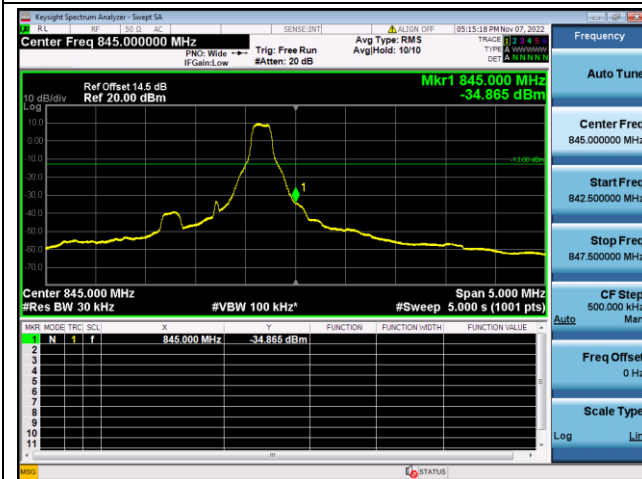

16QAM High channel-6 RB offset 0

LTE FDD Band 19, Nominal Bandwidth: 5MHz

QPSK Low channel-1 RB offset 0

16QAM Low channel-1 RB offset 0

QPSK Low channel-6 RB offset 0

16QAM Low channel-6 RB offset 0

QPSK High channel-1 RB offset max

16QAM High channel-1 RB offset max

QPSK High channel-6 RB offset 0

16QAM High channel-6 RB offset 0

LTE FDD Band 19, Nominal Bandwidth: 10MHz

QPSK Low channel-1 RB offset 0

16QAM Low channel-1 RB offset 0

QPSK Low channel-6 RB offset 0