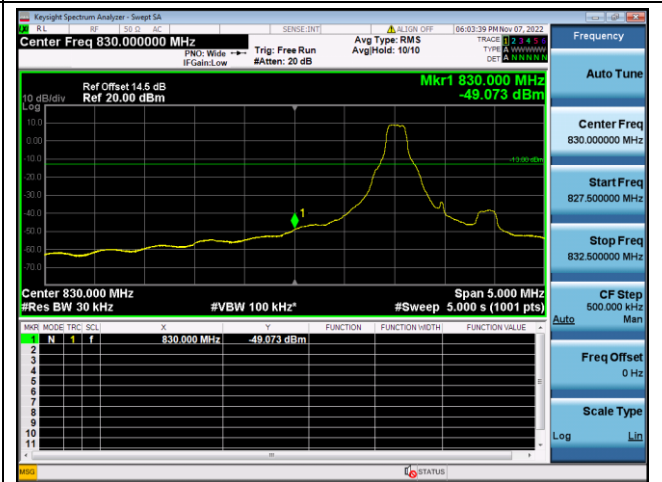

LTE FDD Band 19, Nominal Bandwidth: 15MHz

16QAM Low channel-1 RB offset 0