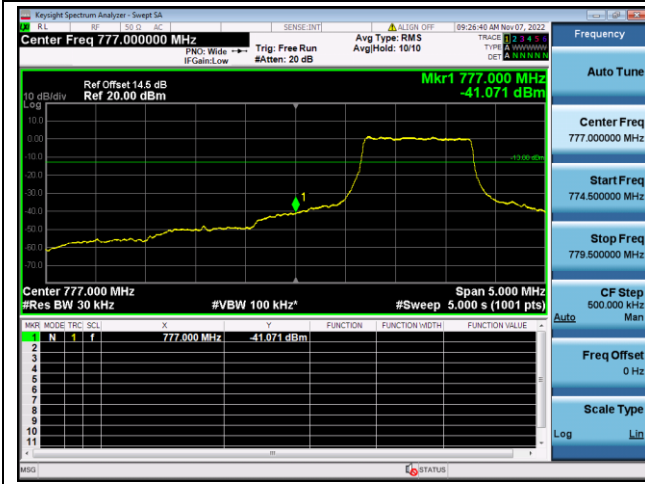

QPSK Low channel-6 RB offset 0-1

16QAM Low channel-6 RB offset 0-1

QPSK High channel-1 RB offset max-1

16QAM High channel-1 RB offset max-1

QPSK High channel-6 RB offset 0-1

16QAM High channel-6 RB offset 0-1

LTE FDD Band 13, Nominal Bandwidth: 10MHz

QPSK Low channel-1 RB offset 0-2

16QAM Low channel-1 RB offset 0-2

QPSK Low channel-6 RB offset 0-2

16QAM Low channel-6 RB offset 0-2

QPSK High channel-1 RB offset max-2

16QAM High channel-1 RB offset max-2

QPSK High channel-6 RB offset 0-2

16QAM High channel-6 RB offset 0-2

LTE FDD Band 14, Nominal Bandwidth: 5MHz

QPSK Low channel-1 RB offset 0

16QAM Low channel-1 RB offset 0