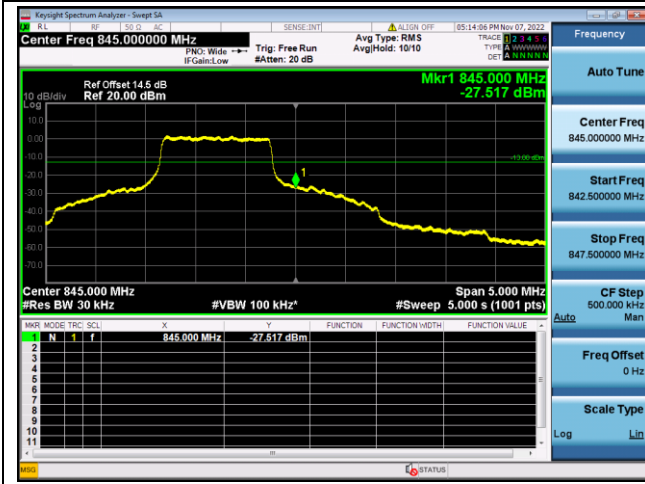

16QAM High channel-6 RB offset 0

LTE FDD Band 19, Nominal Bandwidth: 5MHz

QPSK Low channel-1 RB offset 0

16QAM Low channel-1 RB offset 0

QPSK Low channel-6 RB offset 0

16QAM Low channel-6 RB offset 0

QPSK High channel-1 RB offset max

16QAM High channel-1 RB offset max

QPSK High channel-6 RB offset 0

16QAM High channel-6 RB offset 0

LTE FDD Band 19, Nominal Bandwidth: 10MHz

QPSK Low channel-1 RB offset 0

16QAM Low channel-1 RB offset 0

QPSK Low channel-6 RB offset 0