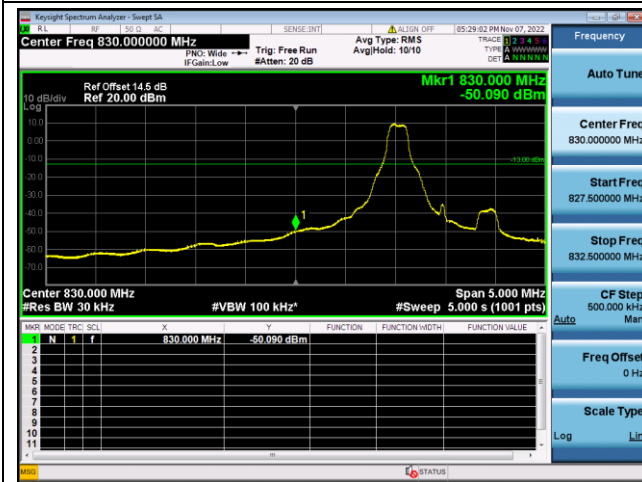

LTE FDD Band 19, Nominal Bandwidth: 15MHz

QPSK Low channel-1 RB offset 0