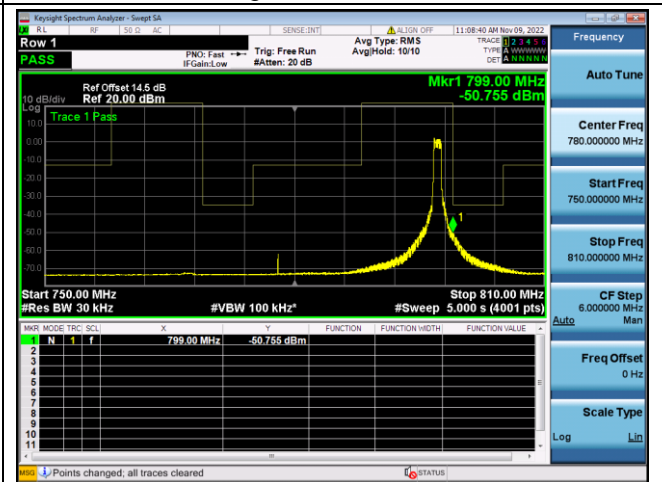

QPSK Low channel-6 RB offset 0

16QAM Low channel-6 RB offset 0

QPSK High channel-1 RB offset max

16QAM High channel-1 RB offset max

QPSK High channel-6 RB offset 0

16QAM High channel-6 RB offset 0

LTE FDD Band 14, Nominal Bandwidth: 10MHz