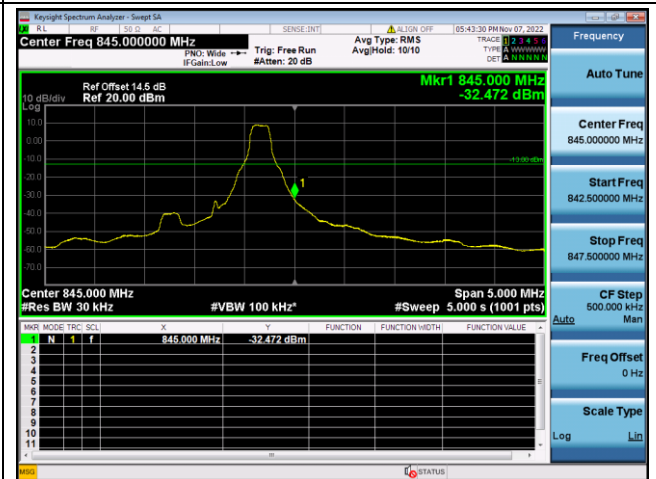

16QAM High channel-6 RB offset 0

LTE FDD Band 19, Nominal Bandwidth: 5MHz

QPSK Low channel-1 RB offset 0

16QAM Low channel-1 RB offset 0

QPSK Low channel-6 RB offset 0

16QAM Low channel-6 RB offset 0

QPSK High channel-1 RB offset max

16QAM High channel-1 RB offset max

QPSK High channel-6 RB offset 0

16QAM High channel-6 RB offset 0

LTE FDD Band 19, Nominal Bandwidth: 10MHz

QPSK Low channel-1 RB offset 0

16QAM Low channel-1 RB offset 0

QPSK Low channel-6 RB offset 0