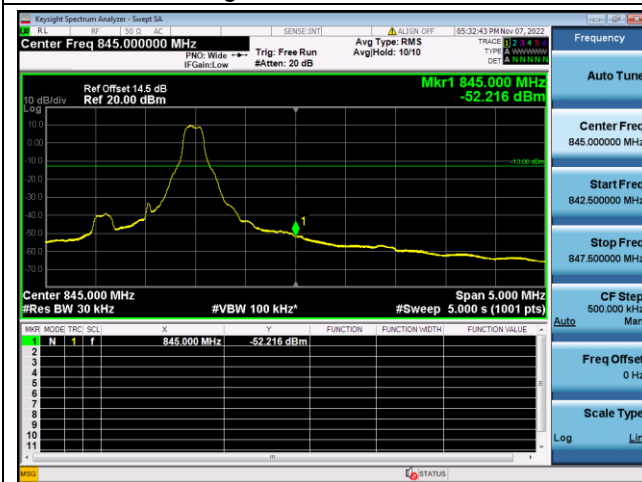

QPSK Low channel-1 RB offset 0

16QAM Low channel-1 RB offset 0

QPSK Low channel-6 RB offset 0

16QAM Low channel-6 RB offset 0

QPSK High channel-1 RB offset max

16QAM High channel-1 RB offset max

QPSK High channel-6 RB offset 0

16QAM High channel-6 RB offset 0

LTE FDD Band 25, Nominal Bandwidth: 1.4MHz

QPSK Low channel-1 RB offset 0

16QAM Low channel-1 RB offset 0

QPSK Low channel-6 RB offset 0

16QAM Low channel-6 RB offset 0

QPSK High channel-1 RB offset max