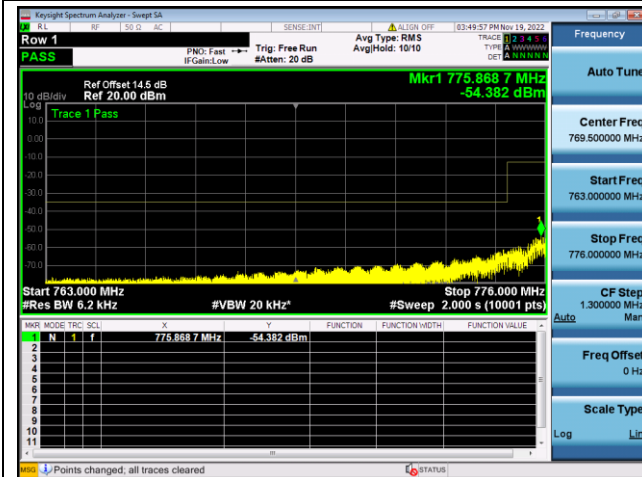

LTE FDD Band 13, Nominal Bandwidth: 10MHz

QPSK Low channel-1 RB offset 0-2

16QAM Low channel-1 RB offset 0-2

QPSK Low channel-6 RB offset 0-2

16QAM Low channel-6 RB offset 0-2

QPSK High channel-1 RB offset max-2

16QAM High channel-1 RB offset max-2

QPSK High channel-6 RB offset 0-2

16QAM High channel-6 RB offset 0-2

LTE FDD Band 14, Nominal Bandwidth: 5MHz

QPSK Low channel-1 RB offset 0

16QAM Low channel-1 RB offset 0

QPSK Low channel-6 RB offset 0

16QAM Low channel-6 RB offset 0

QPSK High channel-1 RB offset max

16QAM High channel-1 RB offset max

QPSK High channel-6 RB offset 0

16QAM High channel-6 RB offset 0

LTE FDD Band 14, Nominal Bandwidth: 10MHz