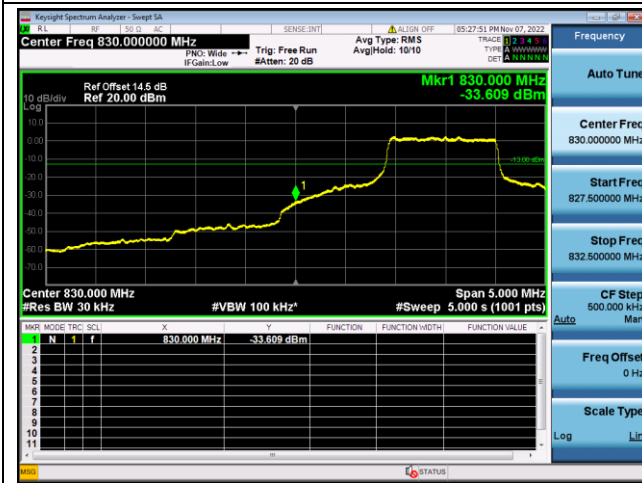

16QAM Low channel-6 RB offset 0

QPSK High channel-1 RB offset max

16QAM High channel-1 RB offset max

QPSK High channel-6 RB offset 0

16QAM High channel-6 RB offset 0

LTE FDD Band 19, Nominal Bandwidth: 15MHz

QPSK Low channel-1 RB offset 0

16QAM Low channel-1 RB offset 0

QPSK Low channel-6 RB offset 0

16QAM Low channel-6 RB offset 0

QPSK High channel-1 RB offset max

16QAM High channel-1 RB offset max

QPSK High channel-6 RB offset 0

16QAM High channel-6 RB offset 0

LTE FDD Band 25, Nominal Bandwidth: 1.4MHz

QPSK Low channel-1 RB offset 0

16QAM Low channel-1 RB offset 0

QPSK Low channel-6 RB offset 0

16QAM Low channel-6 RB offset 0

QPSK High channel-1 RB offset max