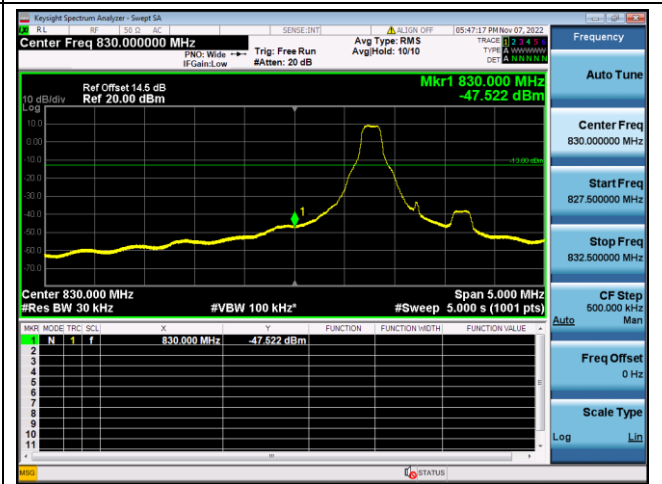

16QAM High channel-1 RB offset max

QPSK High channel-6 RB offset 0

16QAM High channel-6 RB offset 0

LTE FDD Band 19, Nominal Bandwidth: 10MHz

QPSK Low channel-1 RB offset 0

16QAM Low channel-1 RB offset 0

QPSK Low channel-6 RB offset 0

16QAM Low channel-6 RB offset 0

QPSK High channel-1 RB offset max

16QAM High channel-1 RB offset max

QPSK High channel-6 RB offset 0

16QAM High channel-6 RB offset 0

LTE FDD Band 19, Nominal Bandwidth: 15MHz