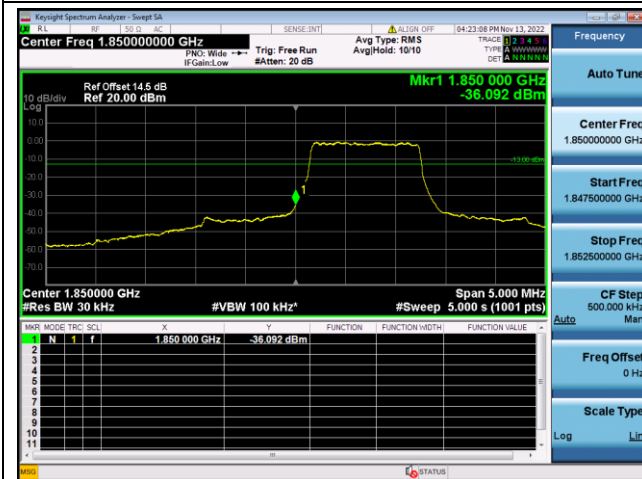

16QAM High channel-6 RB offset 0

LTE FDD Band 25, Nominal Bandwidth: 1.4MHz

QPSK Low channel-1 RB offset 0

16QAM Low channel-1 RB offset 0

QPSK Low channel-6 RB offset 0

16QAM Low channel-6 RB offset 0

QPSK High channel-1 RB offset max

16QAM High channel-1 RB offset max