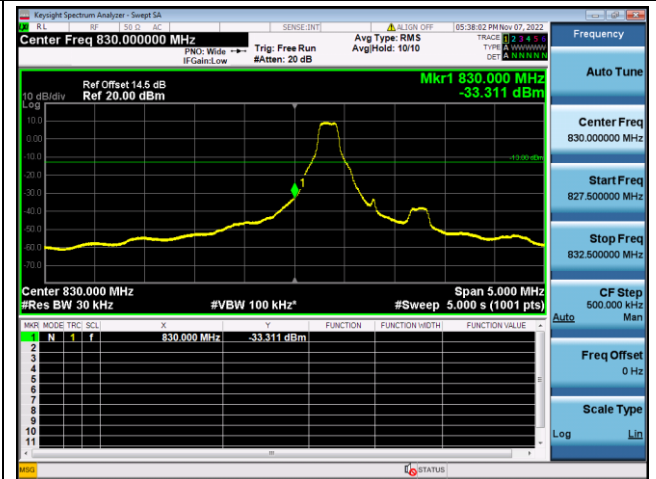

16QAM High channel-6 RB offset 0

LTE FDD Band 19, Nominal Bandwidth: 5MHz

QPSK Low channel-1 RB offset 0

16QAM Low channel-1 RB offset 0

QPSK Low channel-6 RB offset 0

16QAM Low channel-6 RB offset 0

QPSK High channel-1 RB offset max

16QAM High channel-1 RB offset max

QPSK High channel-6 RB offset 0

16QAM High channel-6 RB offset 0

LTE FDD Band 19, Nominal Bandwidth: 10MHz

QPSK Low channel-1 RB offset 0

16QAM Low channel-1 RB offset 0

QPSK Low channel-6 RB offset 0