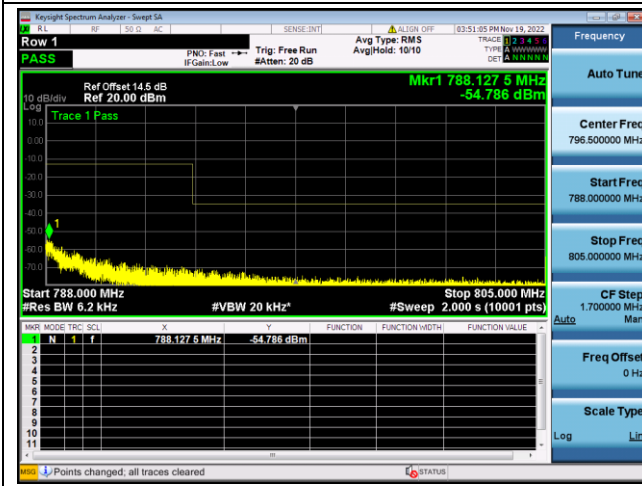

LTE FDD Band 13, Nominal Bandwidth: 10MHz

QPSK Low channel-1 RB offset 0-2

16QAM Low channel-1 RB offset 0-2

QPSK Low channel-6 RB offset 0-2

16QAM Low channel-6 RB offset 0-2

QPSK High channel-1 RB offset max-2

16QAM High channel-1 RB offset max-2

QPSK High channel-6 RB offset 0-2

16QAM High channel-6 RB offset 0-2

LTE FDD Band 14, Nominal Bandwidth: 5MHz

QPSK Low channel-1 RB offset 0

16QAM Low channel-1 RB offset 0

QPSK Low channel-6 RB offset 0

16QAM Low channel-6 RB offset 0

QPSK High channel-1 RB offset max

16QAM High channel-1 RB offset max

QPSK High channel-6 RB offset 0

16QAM High channel-6 RB offset 0

LTE FDD Band 14, Nominal Bandwidth: 10MHz