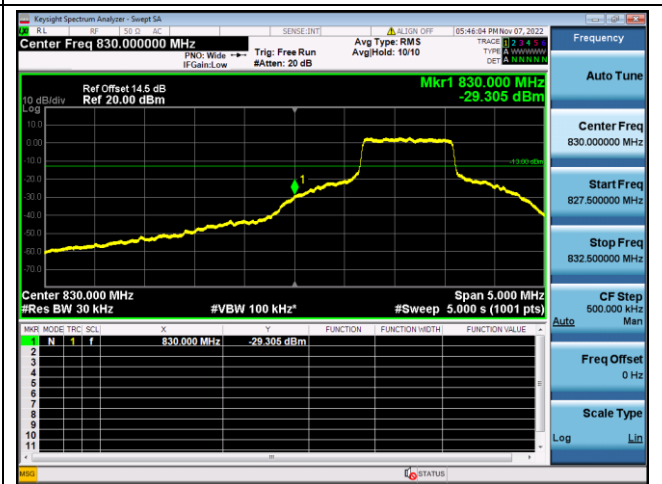

16QAM High channel-1 RB offset max

QPSK High channel-6 RB offset 0

16QAM High channel-6 RB offset 0

LTE FDD Band 19, Nominal Bandwidth: 10MHz

QPSK Low channel-1 RB offset 0

16QAM Low channel-1 RB offset 0

QPSK Low channel-6 RB offset 0

16QAM Low channel-6 RB offset 0

QPSK High channel-1 RB offset max

16QAM High channel-1 RB offset max

QPSK High channel-6 RB offset 0

16QAM High channel-6 RB offset 0

LTE FDD Band 19, Nominal Bandwidth: 15MHz