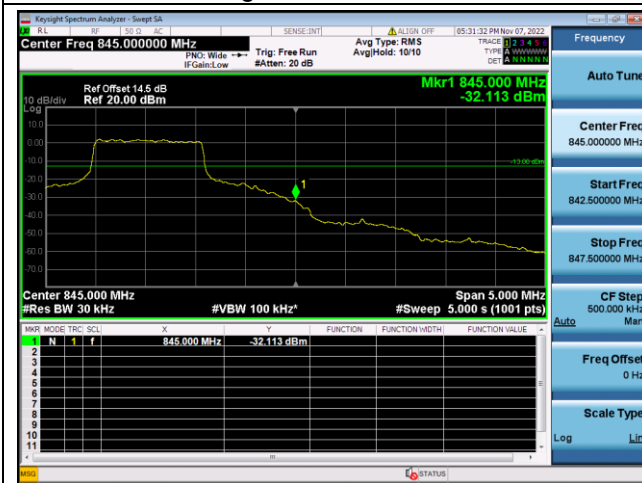

16QAM Low channel-6 RB offset 0

QPSK High channel-1 RB offset max

16QAM High channel-1 RB offset max

QPSK High channel-6 RB offset 0

16QAM High channel-6 RB offset 0

LTE FDD Band 19, Nominal Bandwidth: 15MHz

QPSK Low channel-1 RB offset 0

16QAM Low channel-1 RB offset 0

QPSK Low channel-6 RB offset 0

16QAM Low channel-6 RB offset 0

QPSK High channel-1 RB offset max

16QAM High channel-1 RB offset max

QPSK High channel-6 RB offset 0

16QAM High channel-6 RB offset 0

LTE FDD Band 25, Nominal Bandwidth: 1.4MHz

QPSK Low channel-1 RB offset 0

16QAM Low channel-1 RB offset 0

QPSK Low channel-6 RB offset 0

16QAM Low channel-6 RB offset 0

QPSK High channel-1 RB offset max