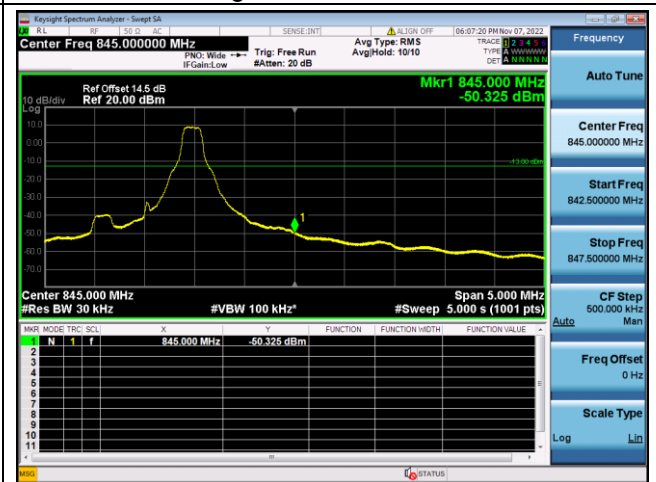

QPSK Low channel-1 RB offset 0

16QAM Low channel-1 RB offset 0

QPSK Low channel-6 RB offset 0

16QAM Low channel-6 RB offset 0

QPSK High channel-1 RB offset max

16QAM High channel-1 RB offset max

QPSK High channel-6 RB offset 0

16QAM High channel-6 RB offset 0

LTE FDD Band 25, Nominal Bandwidth: 1.4MHz

QPSK Low channel-1 RB offset 0

16QAM Low channel-1 RB offset 0

QPSK Low channel-6 RB offset 0

16QAM Low channel-6 RB offset 0

QPSK High channel-1 RB offset max