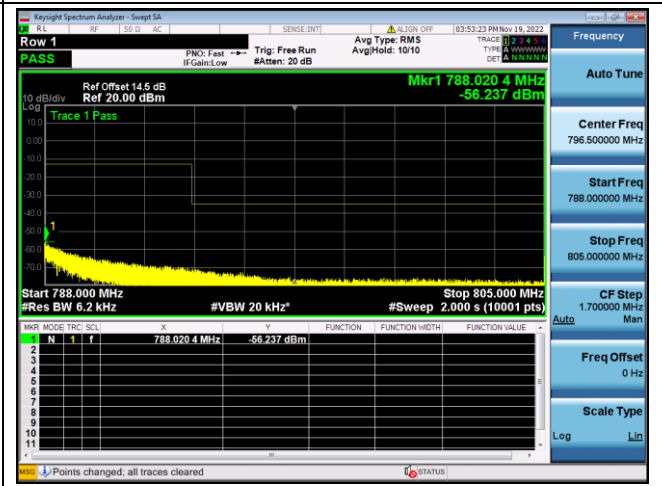

LTE FDD Band 13, Nominal Bandwidth: 10MHz

QPSK Low channel-1 RB offset 0-2

16QAM Low channel-1 RB offset 0-2

QPSK Low channel-6 RB offset 0-2

16QAM Low channel-6 RB offset 0-2

QPSK High channel-1 RB offset max-2

16QAM High channel-1 RB offset max-2

QPSK High channel-6 RB offset 0-2

16QAM High channel-6 RB offset 0-2

LTE FDD Band 14, Nominal Bandwidth: 5MHz

QPSK Low channel-1 RB offset 0

16QAM Low channel-1 RB offset 0

QPSK Low channel-6 RB offset 0

16QAM Low channel-6 RB offset 0

QPSK High channel-1 RB offset max

16QAM High channel-1 RB offset max

QPSK High channel-6 RB offset 0

16QAM High channel-6 RB offset 0

LTE FDD Band 14, Nominal Bandwidth: 10MHz