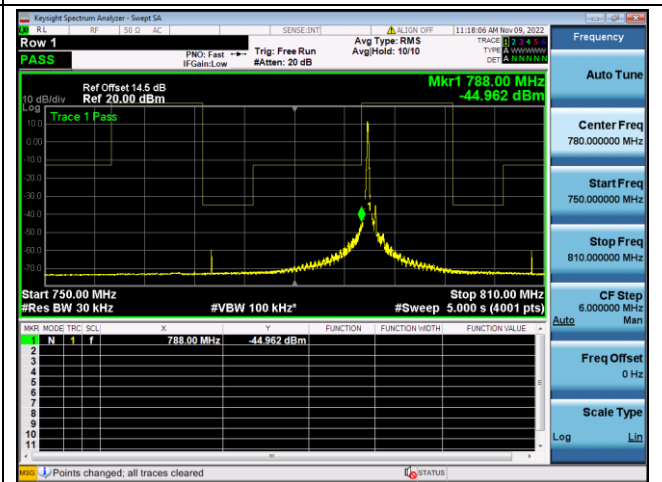

LTE FDD Band 14, Nominal Bandwidth: 10MHz

16QAM Low channel-1 RB offset 0