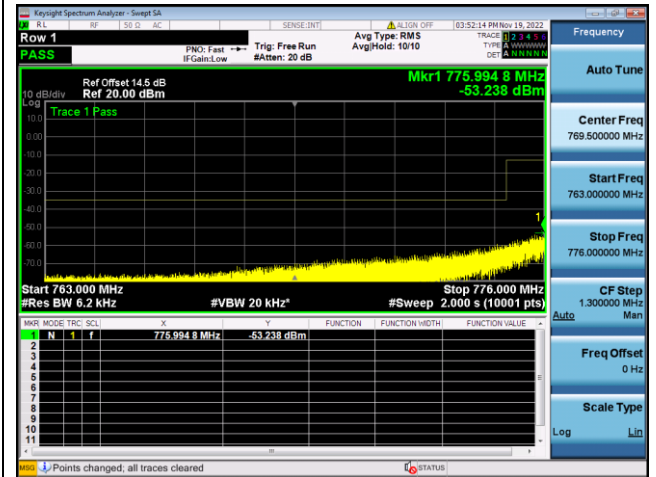

LTE FDD Band 13, Nominal Bandwidth: 10MHz

QPSK Low channel-1 RB offset 0-2

16QAM Low channel-1 RB offset 0-2

QPSK Low channel-6 RB offset 0-2

16QAM Low channel-6 RB offset 0-2

QPSK High channel-1 RB offset max-2

16QAM High channel-1 RB offset max-2

QPSK High channel-6 RB offset 0-2

16QAM High channel-6 RB offset 0-2

LTE FDD Band 14, Nominal Bandwidth: 5MHz

QPSK Low channel-1 RB offset 0

16QAM Low channel-1 RB offset 0

QPSK Low channel-6 RB offset 0

16QAM Low channel-6 RB offset 0

QPSK High channel-1 RB offset max

16QAM High channel-1 RB offset max

QPSK High channel-6 RB offset 0

16QAM High channel-6 RB offset 0

LTE FDD Band 14, Nominal Bandwidth: 10MHz