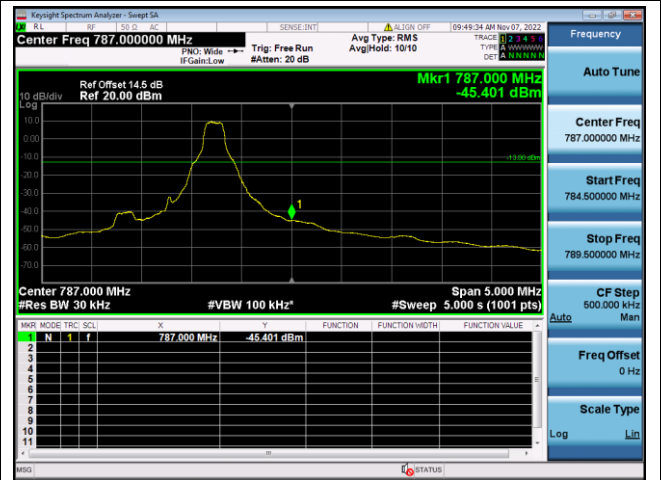

QPSK Low channel-6 RB offset 0-1

16QAM Low channel-6 RB offset 0-1

QPSK High channel-1 RB offset max-1

16QAM High channel-1 RB offset max-1

QPSK High channel-6 RB offset 0-1

16QAM High channel-6 RB offset 0-1

LTE FDD Band 13, Nominal Bandwidth: 10MHz

QPSK Low channel-1 RB offset 0-2

16QAM Low channel-1 RB offset 0-2

QPSK Low channel-6 RB offset 0-2

16QAM Low channel-6 RB offset 0-2

QPSK High channel-1 RB offset max-2

16QAM High channel-1 RB offset max-2

QPSK High channel-6 RB offset 0-2

16QAM High channel-6 RB offset 0-2

LTE FDD Band 14, Nominal Bandwidth: 5MHz

QPSK Low channel-1 RB offset 0

16QAM Low channel-1 RB offset 0