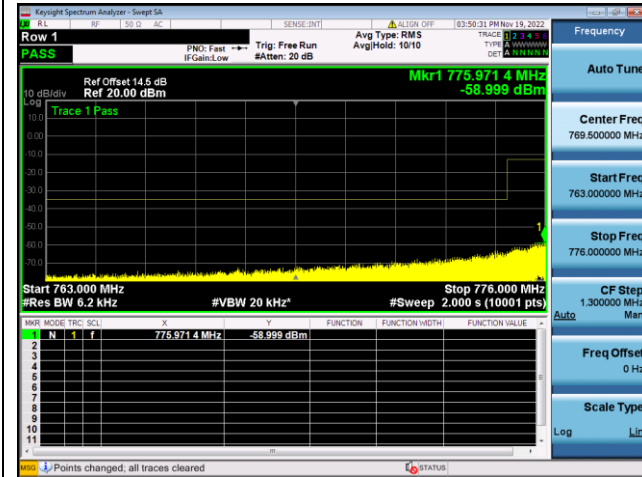

QPSK Low channel-6 RB offset 0-1

16QAM Low channel-6 RB offset 0-1

QPSK High channel-1 RB offset max-1

16QAM High channel-1 RB offset max-1

QPSK High channel-6 RB offset 0-1

16QAM High channel-6 RB offset 0-1

LTE FDD Band 13, Nominal Bandwidth: 10MHz

QPSK Low channel-1 RB offset 0-2

16QAM Low channel-1 RB offset 0-2

QPSK Low channel-6 RB offset 0-2

16QAM Low channel-6 RB offset 0-2

QPSK High channel-1 RB offset max-2

16QAM High channel-1 RB offset max-2

QPSK High channel-6 RB offset 0-2

16QAM High channel-6 RB offset 0-2

LTE FDD Band 14, Nominal Bandwidth: 5MHz

QPSK Low channel-1 RB offset 0

16QAM Low channel-1 RB offset 0