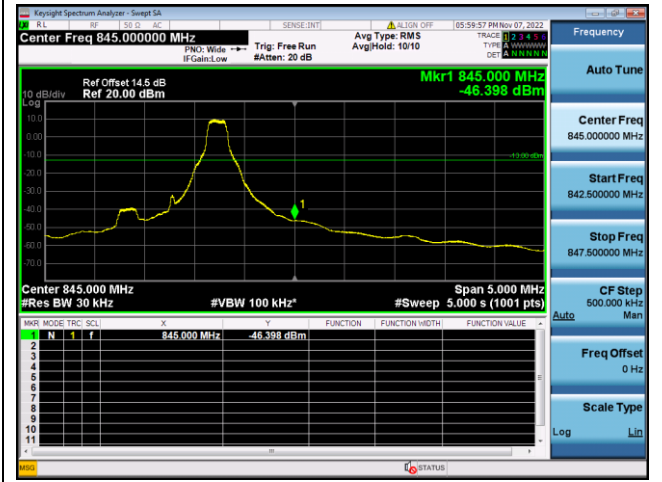

16QAM High channel-1 RB offset max

QPSK High channel-6 RB offset 0

16QAM High channel-6 RB offset 0

LTE FDD Band 19, Nominal Bandwidth: 10MHz

QPSK Low channel-1 RB offset 0

16QAM Low channel-1 RB offset 0

QPSK Low channel-6 RB offset 0

16QAM Low channel-6 RB offset 0

QPSK High channel-1 RB offset max

16QAM High channel-1 RB offset max

QPSK High channel-6 RB offset 0

16QAM High channel-6 RB offset 0

LTE FDD Band 19, Nominal Bandwidth: 15MHz