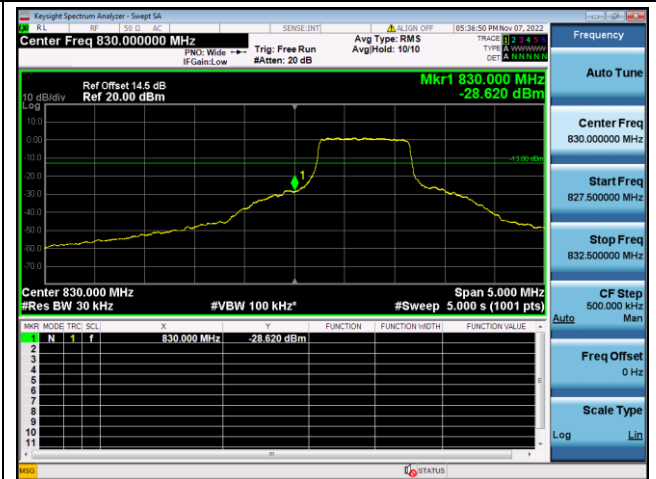

16QAM High channel-6 RB offset 0

LTE FDD Band 19, Nominal Bandwidth: 5MHz

QPSK Low channel-1 RB offset 0

16QAM Low channel-1 RB offset 0

QPSK Low channel-6 RB offset 0

16QAM Low channel-6 RB offset 0

QPSK High channel-1 RB offset max

16QAM High channel-1 RB offset max

QPSK High channel-6 RB offset 0

16QAM High channel-6 RB offset 0

LTE FDD Band 19, Nominal Bandwidth: 10MHz

QPSK Low channel-1 RB offset 0

16QAM Low channel-1 RB offset 0

QPSK Low channel-6 RB offset 0