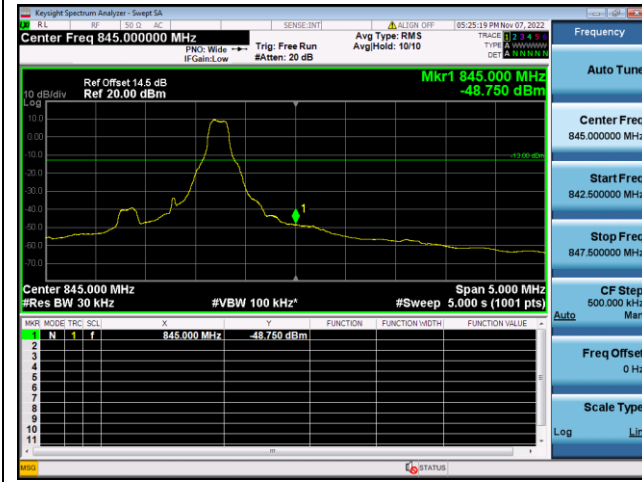

16QAM High channel-1 RB offset max

QPSK High channel-6 RB offset 0

16QAM High channel-6 RB offset 0

LTE FDD Band 19, Nominal Bandwidth: 10MHz

QPSK Low channel-1 RB offset 0

16QAM Low channel-1 RB offset 0

QPSK Low channel-6 RB offset 0

16QAM Low channel-6 RB offset 0

QPSK High channel-1 RB offset max

16QAM High channel-1 RB offset max

QPSK High channel-6 RB offset 0

16QAM High channel-6 RB offset 0

LTE FDD Band 19, Nominal Bandwidth: 15MHz