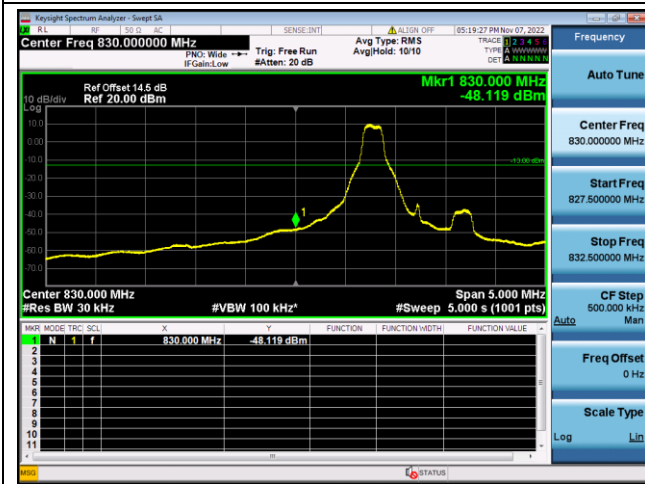

16QAM High channel-1 RB offset max

QPSK High channel-6 RB offset 0

16QAM High channel-6 RB offset 0

LTE FDD Band 19, Nominal Bandwidth: 10MHz

QPSK Low channel-1 RB offset 0

16QAM Low channel-1 RB offset 0

QPSK Low channel-6 RB offset 0

16QAM Low channel-6 RB offset 0

QPSK High channel-1 RB offset max

16QAM High channel-1 RB offset max

QPSK High channel-6 RB offset 0

16QAM High channel-6 RB offset 0

LTE FDD Band 19, Nominal Bandwidth: 15MHz