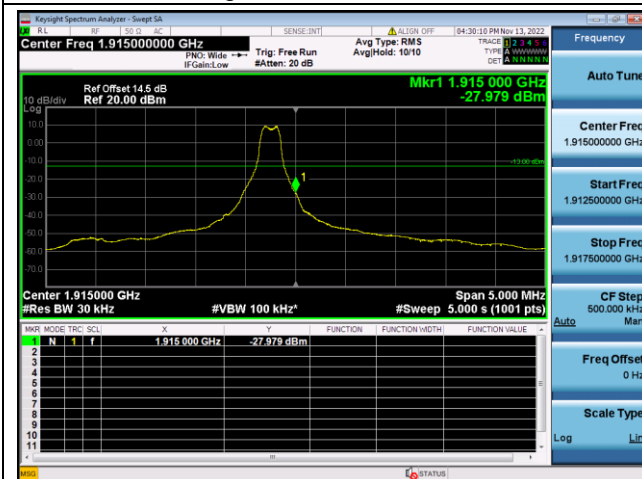

16QAM High channel-6 RB offset 0

LTE FDD Band 25, Nominal Bandwidth: 1.4MHz

QPSK Low channel-1 RB offset 0

16QAM Low channel-1 RB offset 0

QPSK Low channel-6 RB offset 0

16QAM Low channel-6 RB offset 0

QPSK High channel-1 RB offset max