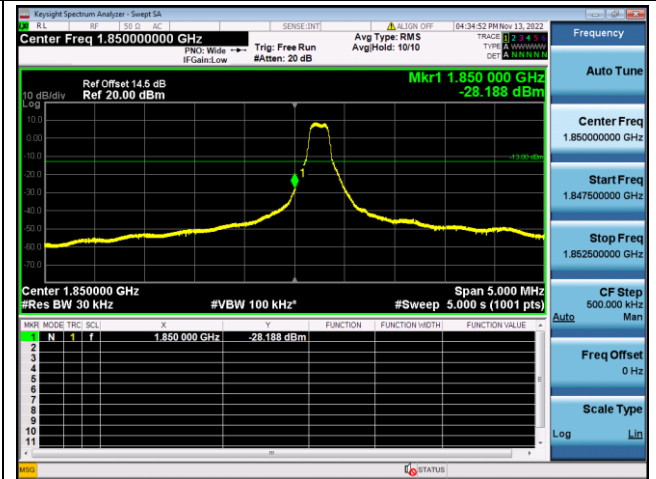

16QAM High channel-6 RB offset 0

LTE FDD Band 25, Nominal Bandwidth: 1.4MHz

QPSK Low channel-1 RB offset 0

16QAM Low channel-1 RB offset 0

QPSK Low channel-6 RB offset 0

16QAM Low channel-6 RB offset 0

QPSK High channel-1 RB offset max