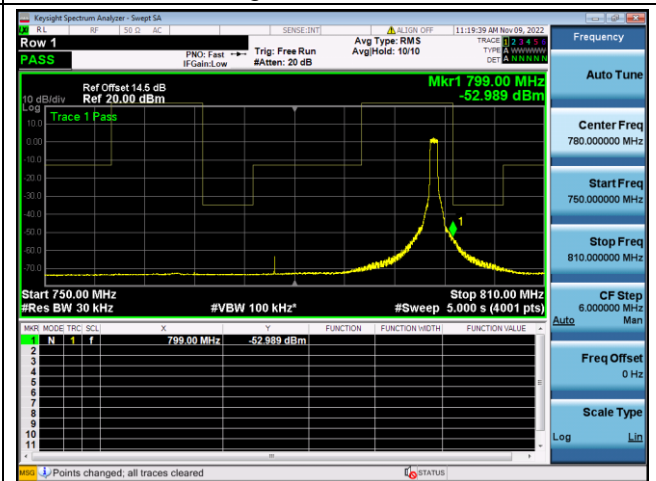

QPSK Low channel-6 RB offset 0

16QAM Low channel-6 RB offset 0

QPSK High channel-1 RB offset max

16QAM High channel-1 RB offset max

QPSK High channel-6 RB offset 0

16QAM High channel-6 RB offset 0

LTE FDD Band 14, Nominal Bandwidth: 10MHz

QPSK Low channel-1 RB offset 0

16QAM Low channel-1 RB offset 0

QPSK Low channel-6 RB offset 0

16QAM Low channel-6 RB offset 0

QPSK High channel-1 RB offset max

16QAM High channel-1 RB offset max

QPSK High channel-6 RB offset 0

16QAM High channel-6 RB offset 0

LTE FDD Band 19, Nominal Bandwidth: 5MHz

QPSK Low channel-1 RB offset 0

16QAM Low channel-1 RB offset 0

QPSK Low channel-6 RB offset 0

16QAM Low channel-6 RB offset 0

QPSK High channel-1 RB offset max