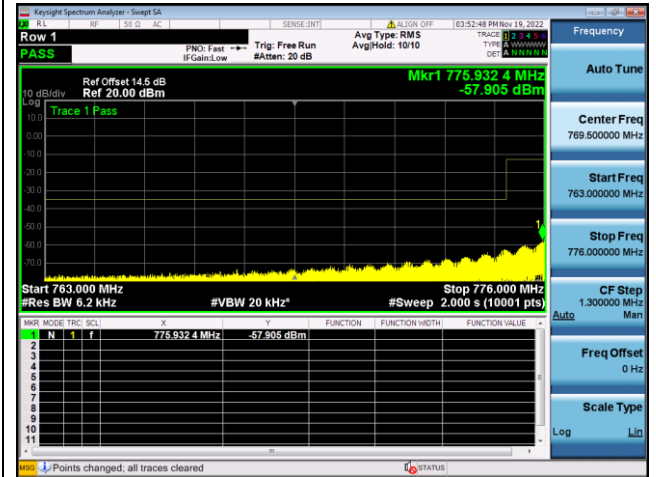

QPSK Low channel-6 RB offset 0-1

16QAM Low channel-6 RB offset 0-1

QPSK High channel-1 RB offset max-1

16QAM High channel-1 RB offset max-1

QPSK High channel-6 RB offset 0-1

16QAM High channel-6 RB offset 0-1

LTE FDD Band 13, Nominal Bandwidth: 10MHz

QPSK Low channel-1 RB offset 0-2

16QAM Low channel-1 RB offset 0-2

QPSK Low channel-6 RB offset 0-2

16QAM Low channel-6 RB offset 0-2

QPSK High channel-1 RB offset max-2

16QAM High channel-1 RB offset max-2

QPSK High channel-6 RB offset 0-2

16QAM High channel-6 RB offset 0-2

LTE FDD Band 14, Nominal Bandwidth: 5MHz

QPSK Low channel-1 RB offset 0

16QAM Low channel-1 RB offset 0