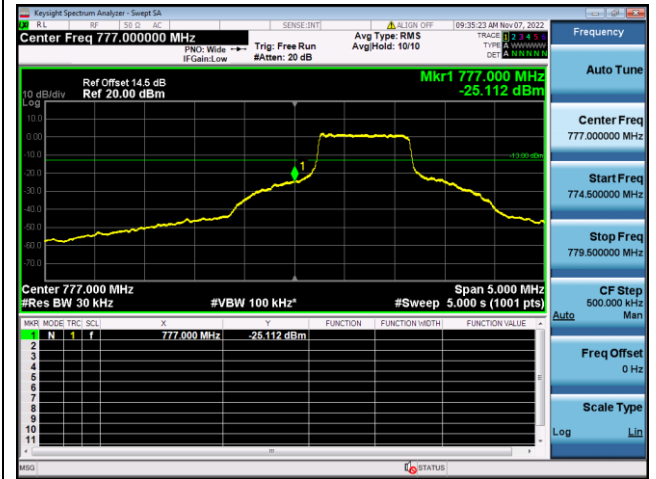

QPSK High channel-6 RB offset 0

16QAM High channel-6 RB offset 0

LTE FDD Band 12, Nominal Bandwidth: 10MHz

QPSK Low channel-1 RB offset 0

16QAM Low channel-1 RB offset 0

QPSK Low channel-6 RB offset 0

16QAM Low channel-6 RB offset 0

QPSK High channel-1 RB offset max

16QAM High channel-1 RB offset max

QPSK High channel-6 RB offset 0

16QAM High channel-6 RB offset 0

LTE FDD Band 13, Nominal Bandwidth: 5MHz

QPSK Low channel-1 RB offset 0-1

16QAM Low channel-1 RB offset 0-1

QPSK Low channel-6 RB offset 0-1

16QAM Low channel-6 RB offset 0-1

QPSK High channel-1 RB offset max-1

16QAM High channel-1 RB offset max-1

QPSK High channel-6 RB offset 0-1