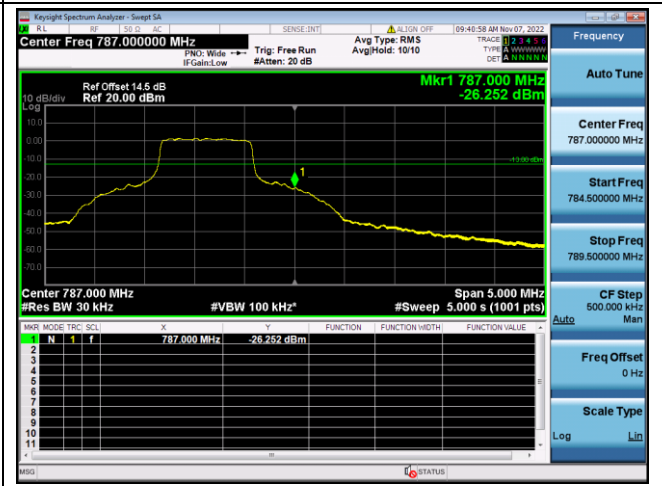

QPSK High channel-1 RB offset max

16QAM High channel-1 RB offset max

QPSK High channel-6 RB offset 0

16QAM High channel-6 RB offset 0

LTE FDD Band 13, Nominal Bandwidth: 5MHz

QPSK Low channel-1 RB offset 0-1

16QAM Low channel-1 RB offset 0-1

QPSK Low channel-6 RB offset 0-1

16QAM Low channel-6 RB offset 0-1

QPSK High channel-1 RB offset max-1

16QAM High channel-1 RB offset max-1

QPSK High channel-6 RB offset 0-1

16QAM High channel-6 RB offset 0-1

LTE FDD Band 13, Nominal Bandwidth: 5MHz

QPSK Low channel-1 RB offset 0-2

16QAM Low channel-1 RB offset 0-2

QPSK Low channel-6 RB offset 0-2

16QAM Low channel-6 RB offset 0-2