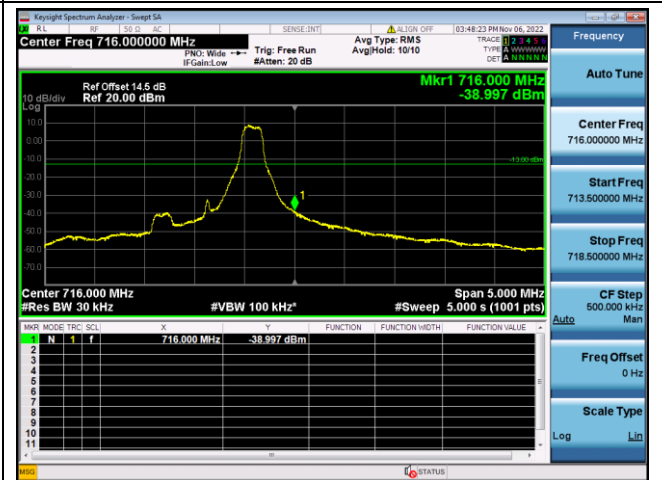

16QAM Low channel-1 RB offset 0

QPSK Low channel-6 RB offset 0

16QAM Low channel-6 RB offset 0

QPSK High channel-1 RB offset max

16QAM High channel-1 RB offset max

QPSK High channel-6 RB offset 0

16QAM High channel-6 RB offset 0

LTE FDD Band 12, Nominal Bandwidth: 5MHz

QPSK Low channel-1 RB offset 0

16QAM Low channel-1 RB offset 0

QPSK Low channel-6 RB offset 0

16QAM Low channel-6 RB offset 0

QPSK High channel-1 RB offset max

16QAM High channel-1 RB offset max