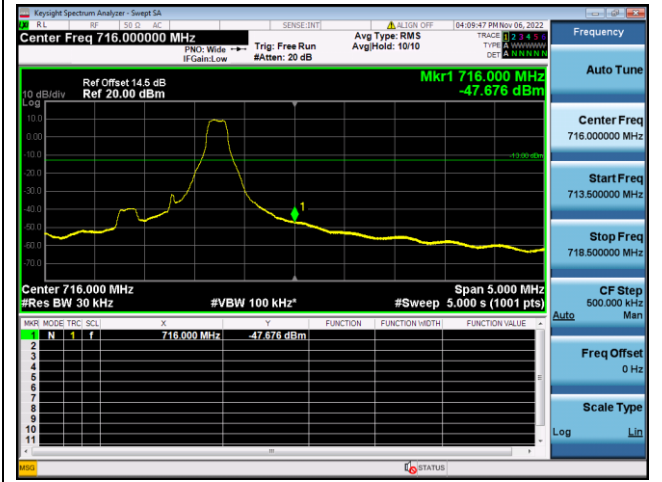

LTE FDD Band 12, Nominal Bandwidth: 5MHz

QPSK Low channel-1 RB offset 0

16QAM Low channel-1 RB offset 0

QPSK Low channel-6 RB offset 0

16QAM Low channel-6 RB offset 0

QPSK High channel-1 RB offset max

16QAM High channel-1 RB offset max

QPSK High channel-6 RB offset 0

16QAM High channel-6 RB offset 0

LTE FDD Band 12, Nominal Bandwidth: 10MHz

QPSK Low channel-1 RB offset 0

16QAM Low channel-1 RB offset 0

QPSK Low channel-6 RB offset 0

16QAM Low channel-6 RB offset 0

QPSK High channel-1 RB offset max

16QAM High channel-1 RB offset max

QPSK High channel-6 RB offset 0

16QAM High channel-6 RB offset 0

LTE FDD Band 13, Nominal Bandwidth: 5MHz

QPSK Low channel-1 RB offset 0-1