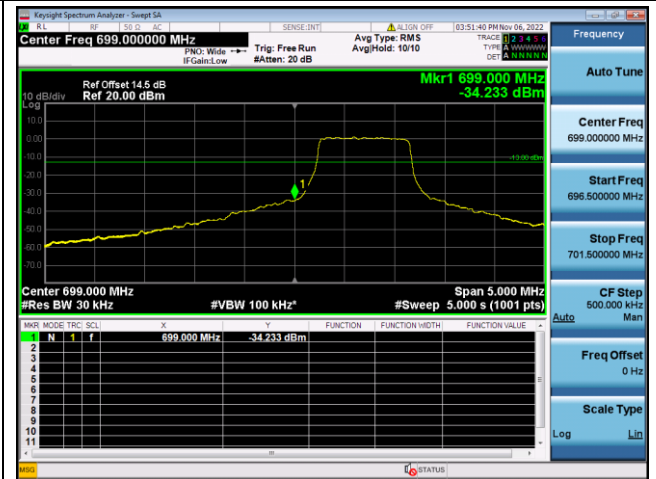

LTE FDD Band 12, Nominal Bandwidth: 5MHz

QPSK Low channel-1 RB offset 0

16QAM Low channel-1 RB offset 0

QPSK Low channel-6 RB offset 0

16QAM Low channel-6 RB offset 0

QPSK High channel-1 RB offset max

16QAM High channel-1 RB offset max

QPSK High channel-6 RB offset 0

16QAM High channel-6 RB offset 0

LTE FDD Band 12, Nominal Bandwidth: 10MHz

QPSK Low channel-1 RB offset 0

16QAM Low channel-1 RB offset 0

QPSK Low channel-6 RB offset 0

16QAM Low channel-6 RB offset 0