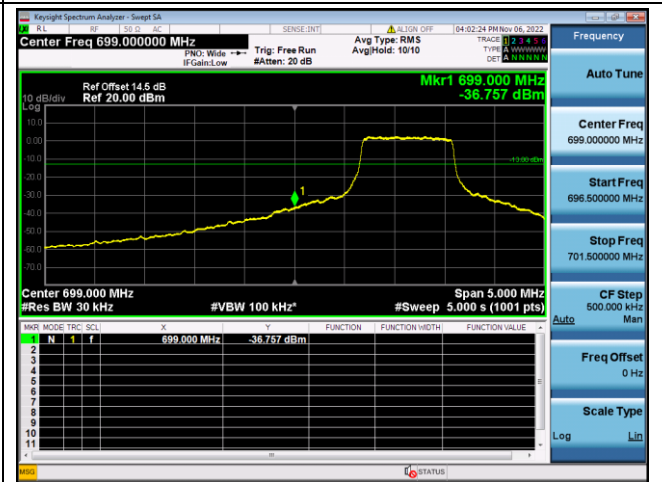

QPSK High channel-6 RB offset 0

16QAM High channel-6 RB offset 0

LTE FDD Band 12, Nominal Bandwidth: 10MHz

QPSK Low channel-1 RB offset 0

16QAM Low channel-1 RB offset 0

QPSK Low channel-6 RB offset 0

16QAM Low channel-6 RB offset 0

QPSK High channel-1 RB offset max

16QAM High channel-1 RB offset max

QPSK High channel-6 RB offset 0

16QAM High channel-6 RB offset 0

LTE FDD Band 13, Nominal Bandwidth: 5MHz

QPSK Low channel-1 RB offset 0-1