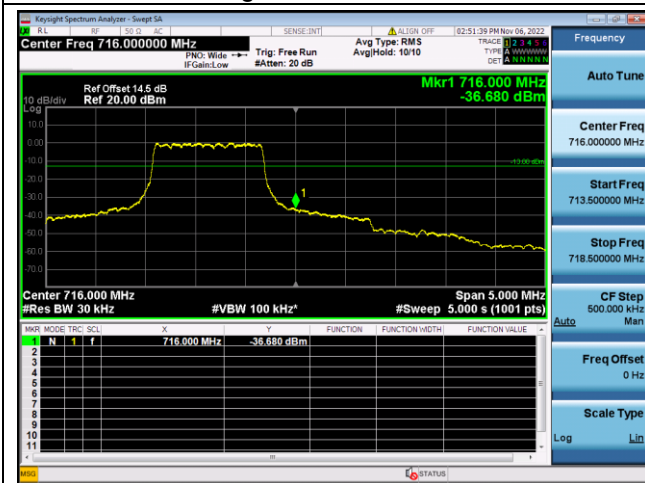

16QAM Low channel-1 RB offset 0

QPSK Low channel-6 RB offset 0

16QAM Low channel-6 RB offset 0

QPSK High channel-1 RB offset max

16QAM High channel-1 RB offset max

QPSK High channel-6 RB offset 0

16QAM High channel-6 RB offset 0

LTE FDD Band 12, Nominal Bandwidth: 5MHz

QPSK Low channel-1 RB offset 0

16QAM Low channel-1 RB offset 0

QPSK Low channel-6 RB offset 0

16QAM Low channel-6 RB offset 0

QPSK High channel-1 RB offset max

16QAM High channel-1 RB offset max