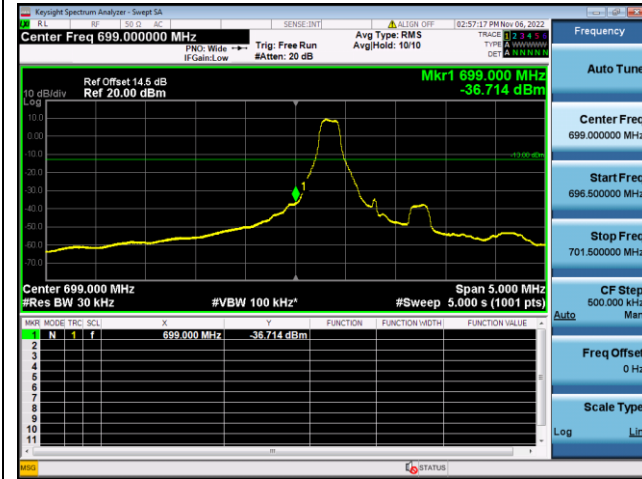

QPSK High channel-1 RB offset max

16QAM High channel-1 RB offset max

QPSK High channel-6 RB offset 0

16QAM High channel-6 RB offset 0

LTE FDD Band 12, Nominal Bandwidth: 3MHz

QPSK Low channel-1 RB offset 0

16QAM Low channel-1 RB offset 0

QPSK Low channel-6 RB offset 0

16QAM Low channel-6 RB offset 0

QPSK High channel-1 RB offset max

16QAM High channel-1 RB offset max

QPSK High channel-6 RB offset 0

16QAM High channel-6 RB offset 0

LTE FDD Band 12, Nominal Bandwidth: 5MHz

QPSK Low channel-1 RB offset 0

16QAM Low channel-1 RB offset 0

QPSK Low channel-6 RB offset 0

16QAM Low channel-6 RB offset 0

QPSK High channel-1 RB offset max

16QAM High channel-1 RB offset max