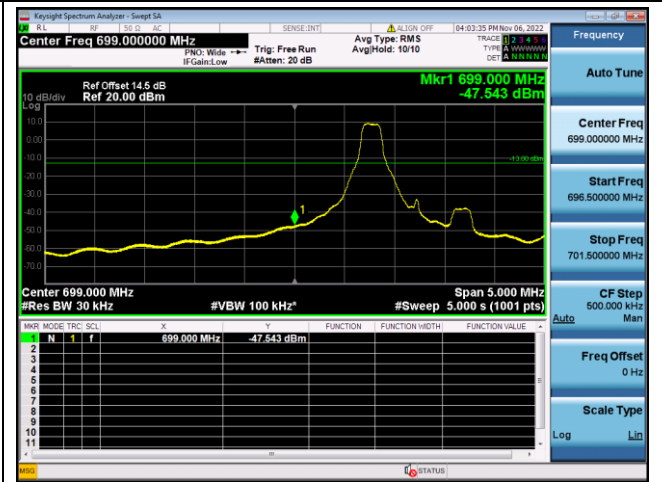

QPSK High channel-6 RB offset 0

16QAM High channel-6 RB offset 0

LTE FDD Band 12, Nominal Bandwidth: 10MHz

QPSK Low channel-1 RB offset 0

16QAM Low channel-1 RB offset 0

QPSK Low channel-6 RB offset 0

16QAM Low channel-6 RB offset 0

QPSK High channel-1 RB offset max

16QAM High channel-1 RB offset max

QPSK High channel-6 RB offset 0

16QAM High channel-6 RB offset 0

LTE FDD Band 13, Nominal Bandwidth: 5MHz

QPSK Low channel-1 RB offset 0-1