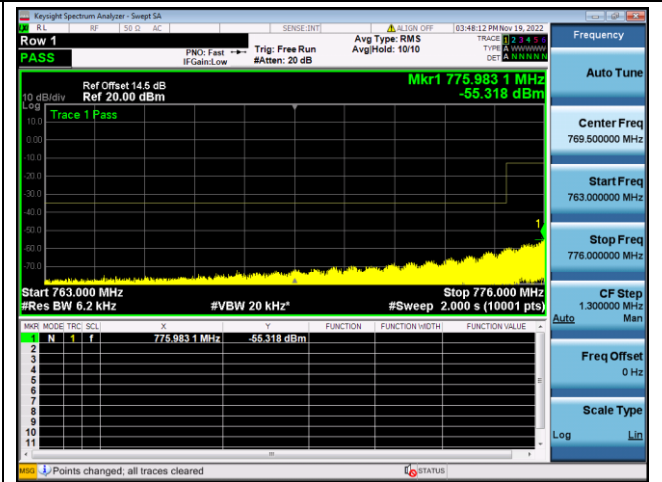

16QAM High channel-6 RB offset 0-1

LTE FDD Band 13, Nominal Bandwidth: 5MHz

QPSK Low channel-1 RB offset 0-2

16QAM Low channel-1 RB offset 0-2

QPSK Low channel-6 RB offset 0-2

16QAM Low channel-6 RB offset 0-2

QPSK High channel-1 RB offset max-2

16QAM High channel-1 RB offset max-2

QPSK High channel-6 RB offset 0-2

16QAM High channel-6 RB offset 0-2

LTE FDD Band 13, Nominal Bandwidth: 10MHz

QPSK Low channel-1 RB offset 0-1