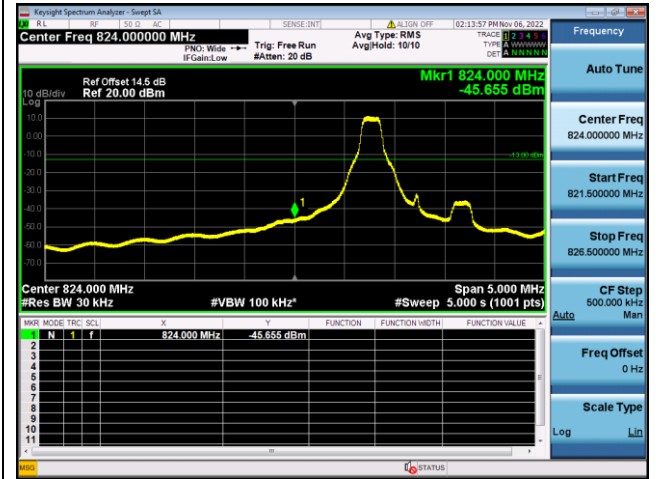

LTE FDD Band 5, Nominal Bandwidth: 10MHz

QPSK Low channel-1 RB offset 0

16QAM Low channel-1 RB offset 0

QPSK Low channel-6 RB offset 0

16QAM Low channel-6 RB offset 0

QPSK High channel-1 RB offset max

16QAM High channel-1 RB offset max

QPSK High channel-6 RB offset 0

16QAM High channel-6 RB offset 0

LTE FDD Band 12, Nominal Bandwidth: 1.4MHz

QPSK Low channel-1 RB offset 0

16QAM Low channel-1 RB offset 0

QPSK Low channel-6 RB offset 0

16QAM Low channel-6 RB offset 0

QPSK High channel-1 RB offset max

16QAM High channel-1 RB offset max

QPSK High channel-6 RB offset 0

16QAM High channel-6 RB offset 0

LTE FDD Band 12, Nominal Bandwidth: 3MHz

QPSK Low channel-1 RB offset 0