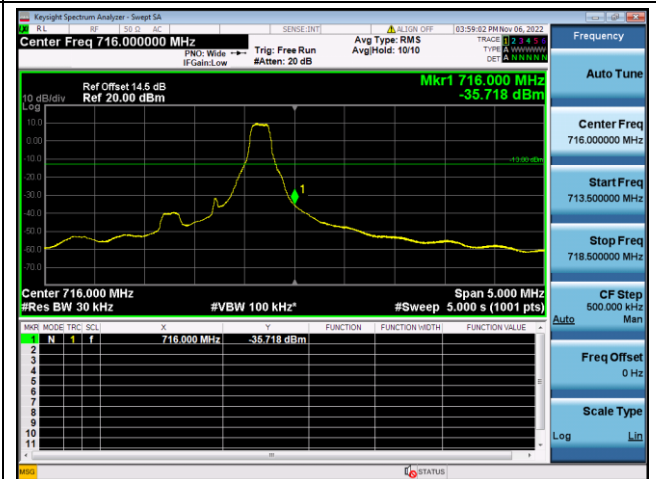

LTE FDD Band 12, Nominal Bandwidth: 5MHz

QPSK Low channel-1 RB offset 0

16QAM Low channel-1 RB offset 0

QPSK Low channel-6 RB offset 0

16QAM Low channel-6 RB offset 0

QPSK High channel-1 RB offset max

16QAM High channel-1 RB offset max

QPSK High channel-6 RB offset 0

16QAM High channel-6 RB offset 0

LTE FDD Band 12, Nominal Bandwidth: 10MHz

QPSK Low channel-1 RB offset 0

16QAM Low channel-1 RB offset 0

QPSK Low channel-6 RB offset 0

16QAM Low channel-6 RB offset 0