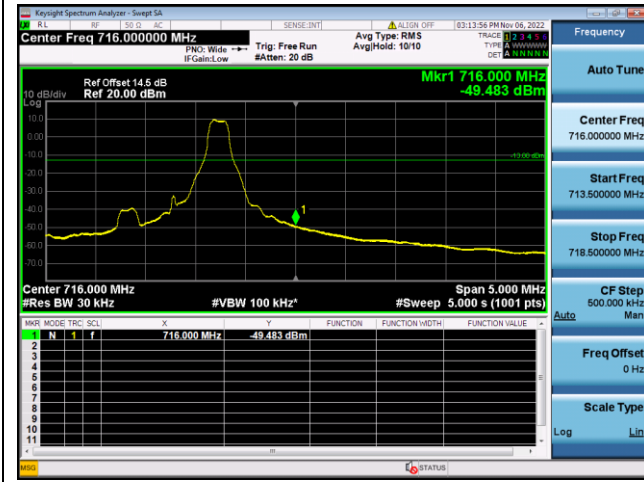

LTE FDD Band 12, Nominal Bandwidth: 5MHz

QPSK Low channel-1 RB offset 0

16QAM Low channel-1 RB offset 0

QPSK Low channel-6 RB offset 0

16QAM Low channel-6 RB offset 0

QPSK High channel-1 RB offset max

16QAM High channel-1 RB offset max

QPSK High channel-6 RB offset 0

16QAM High channel-6 RB offset 0

LTE FDD Band 12, Nominal Bandwidth: 10MHz

QPSK Low channel-1 RB offset 0

16QAM Low channel-1 RB offset 0

QPSK Low channel-6 RB offset 0

16QAM Low channel-6 RB offset 0

QPSK High channel-1 RB offset max

16QAM High channel-1 RB offset max

QPSK High channel-6 RB offset 0

16QAM High channel-6 RB offset 0

LTE FDD Band 13, Nominal Bandwidth: 5MHz

QPSK Low channel-1 RB offset 0-1