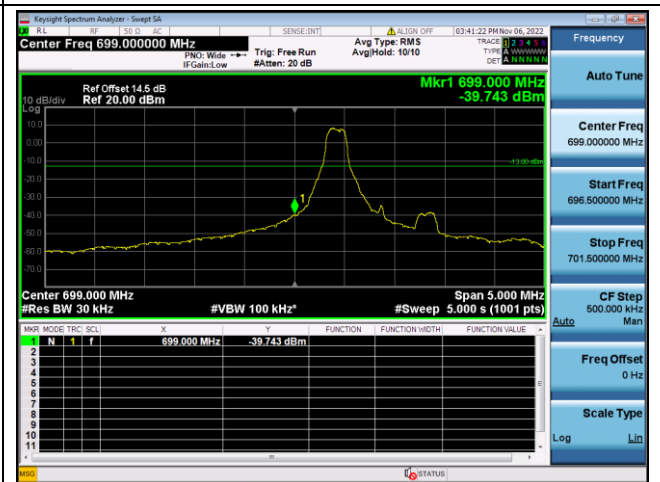

16QAM Low channel-1 RB offset 0