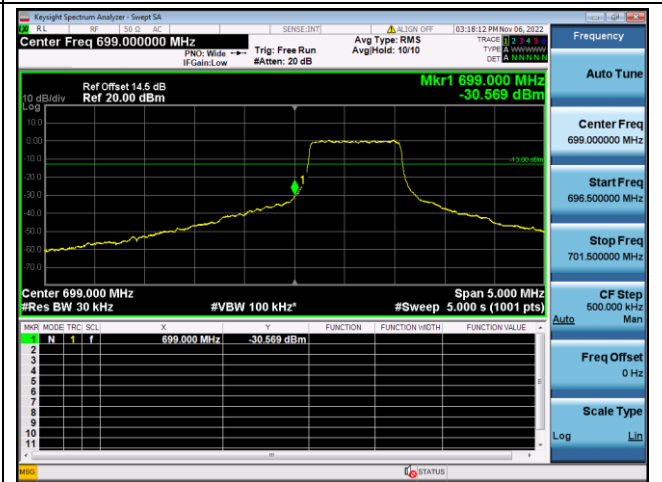

LTE FDD Band 5, Nominal Bandwidth: 10MHz

QPSK Low channel-1 RB offset 0

16QAM Low channel-1 RB offset 0

QPSK Low channel-6 RB offset 0

16QAM Low channel-6 RB offset 0

QPSK High channel-1 RB offset max

16QAM High channel-1 RB offset max

QPSK High channel-6 RB offset 0

16QAM High channel-6 RB offset 0

LTE FDD Band 12, Nominal Bandwidth: 1.4MHz

QPSK Low channel-1 RB offset 0

16QAM Low channel-1 RB offset 0

QPSK Low channel-6 RB offset 0

16QAM Low channel-6 RB offset 0

QPSK High channel-1 RB offset max

16QAM High channel-1 RB offset max

QPSK High channel-6 RB offset 0

16QAM High channel-6 RB offset 0

LTE FDD Band 12, Nominal Bandwidth: 3MHz

QPSK Low channel-1 RB offset 0