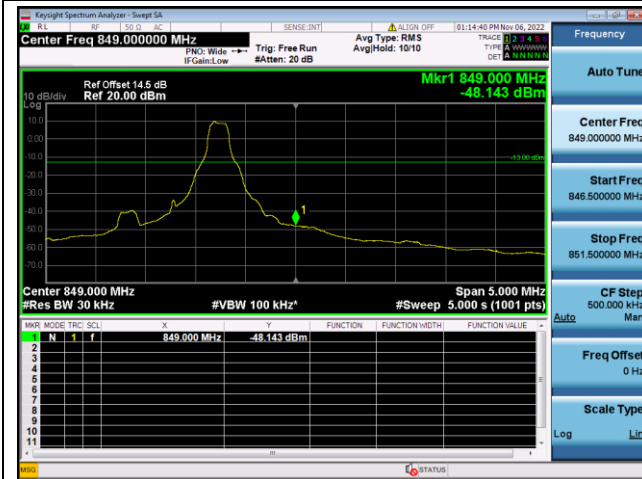

LTE FDD Band 5, Nominal Bandwidth: 10MHz

QPSK Low channel-1 RB offset 0

16QAM Low channel-1 RB offset 0

QPSK Low channel-6 RB offset 0

16QAM Low channel-6 RB offset 0

QPSK High channel-1 RB offset max

16QAM High channel-1 RB offset max

QPSK High channel-6 RB offset 0

16QAM High channel-6 RB offset 0

LTE FDD Band 12, Nominal Bandwidth: 1.4MHz

QPSK Low channel-1 RB offset 0

16QAM Low channel-1 RB offset 0

QPSK Low channel-6 RB offset 0

16QAM Low channel-6 RB offset 0

QPSK High channel-1 RB offset max

16QAM High channel-1 RB offset max

QPSK High channel-6 RB offset 0

16QAM High channel-6 RB offset 0

LTE FDD Band 12, Nominal Bandwidth: 3MHz

QPSK Low channel-1 RB offset 0