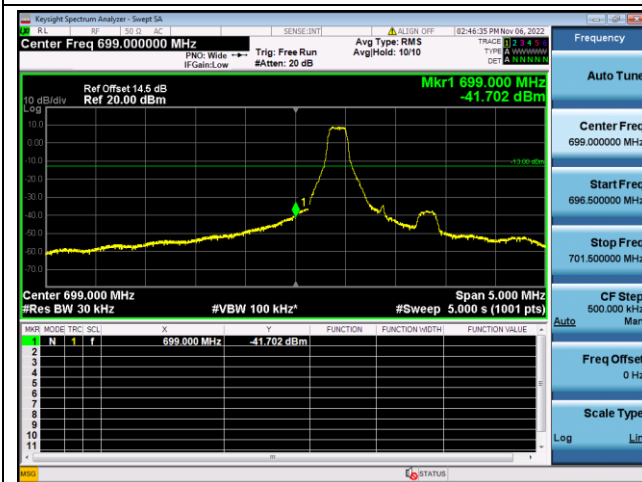

QPSK High channel-6 RB offset 0

16QAM High channel-6 RB offset 0

LTE FDD Band 12, Nominal Bandwidth: 1.4MHz

QPSK Low channel-1 RB offset 0

16QAM Low channel-1 RB offset 0

QPSK Low channel-6 RB offset 0

16QAM Low channel-6 RB offset 0

QPSK High channel-1 RB offset max

16QAM High channel-1 RB offset max

QPSK High channel-6 RB offset 0

16QAM High channel-6 RB offset 0

LTE FDD Band 12, Nominal Bandwidth: 3MHz

QPSK Low channel-1 RB offset 0