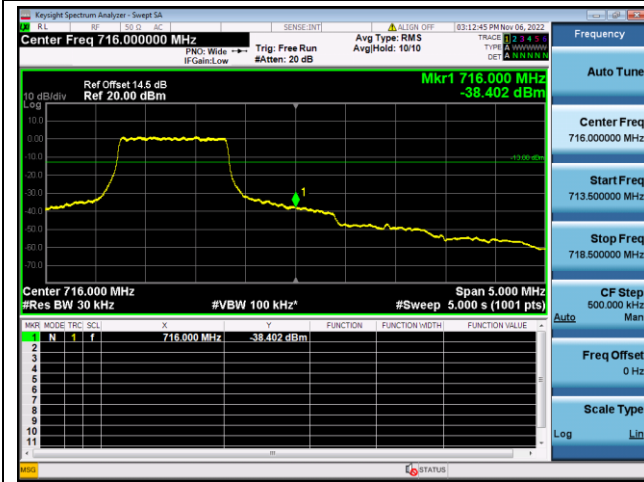

LTE FDD Band 12, Nominal Bandwidth: 5MHz

QPSK Low channel-1 RB offset 0

16QAM Low channel-1 RB offset 0

QPSK Low channel-6 RB offset 0

16QAM Low channel-6 RB offset 0

QPSK High channel-1 RB offset max

16QAM High channel-1 RB offset max

QPSK High channel-6 RB offset 0

16QAM High channel-6 RB offset 0

LTE FDD Band 12, Nominal Bandwidth: 10MHz

QPSK Low channel-1 RB offset 0

16QAM Low channel-1 RB offset 0

QPSK Low channel-6 RB offset 0

16QAM Low channel-6 RB offset 0

QPSK High channel-1 RB offset max

16QAM High channel-1 RB offset max

QPSK High channel-6 RB offset 0

16QAM High channel-6 RB offset 0

LTE FDD Band 13, Nominal Bandwidth: 5MHz

QPSK Low channel-1 RB offset 0-1