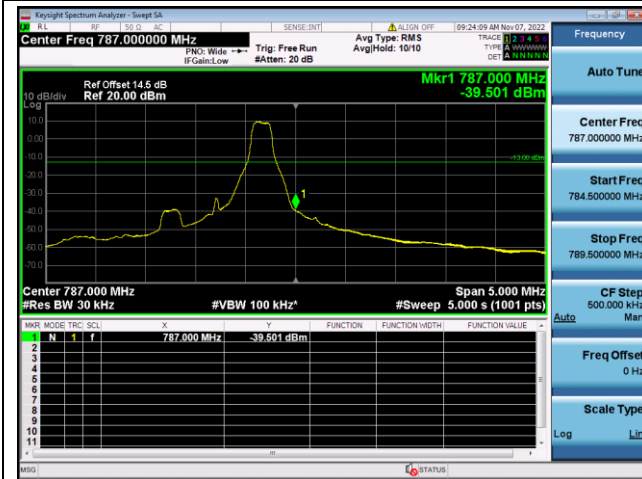

QPSK High channel-1 RB offset max

16QAM High channel-1 RB offset max

QPSK High channel-6 RB offset 0

16QAM High channel-6 RB offset 0

LTE FDD Band 13, Nominal Bandwidth: 5MHz

QPSK Low channel-1 RB offset 0-1

16QAM Low channel-1 RB offset 0-1

QPSK Low channel-6 RB offset 0-1

16QAM Low channel-6 RB offset 0-1

QPSK High channel-1 RB offset max-1

16QAM High channel-1 RB offset max-1

QPSK High channel-6 RB offset 0-1

16QAM High channel-6 RB offset 0-1

LTE FDD Band 13, Nominal Bandwidth: 5MHz

QPSK Low channel-1 RB offset 0-2

16QAM Low channel-1 RB offset 0-2

QPSK Low channel-6 RB offset 0-2

16QAM Low channel-6 RB offset 0-2