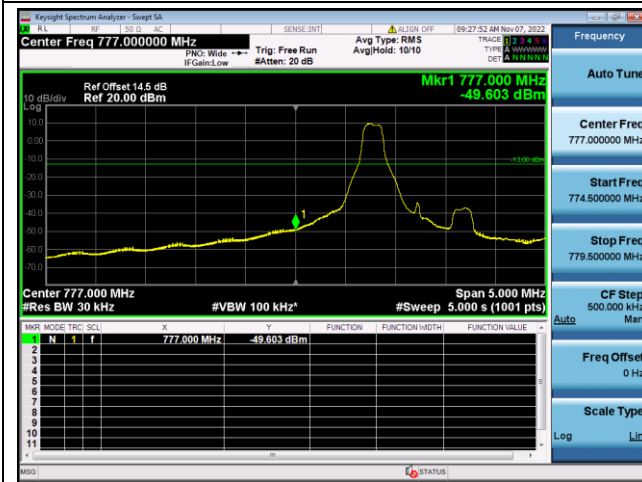

QPSK High channel-1 RB offset max-2

16QAM High channel-1 RB offset max-2

QPSK High channel-6 RB offset 0-2

16QAM High channel-6 RB offset 0-2

LTE FDD Band 13, Nominal Bandwidth: 10MHz

QPSK Low channel-1 RB offset 0-1