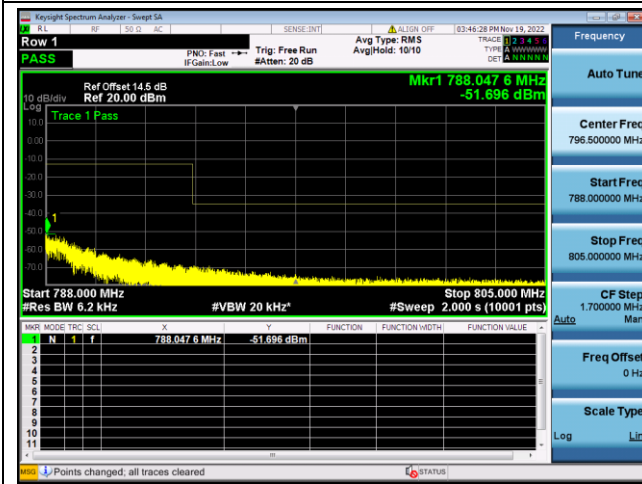

16QAM High channel-6 RB offset 0-1

LTE FDD Band 13, Nominal Bandwidth: 5MHz

QPSK Low channel-1 RB offset 0-2

16QAM Low channel-1 RB offset 0-2

QPSK Low channel-6 RB offset 0-2

16QAM Low channel-6 RB offset 0-2

QPSK High channel-1 RB offset max-2

16QAM High channel-1 RB offset max-2

QPSK High channel-6 RB offset 0-2

16QAM High channel-6 RB offset 0-2

LTE FDD Band 13, Nominal Bandwidth: 10MHz

QPSK Low channel-1 RB offset 0-1