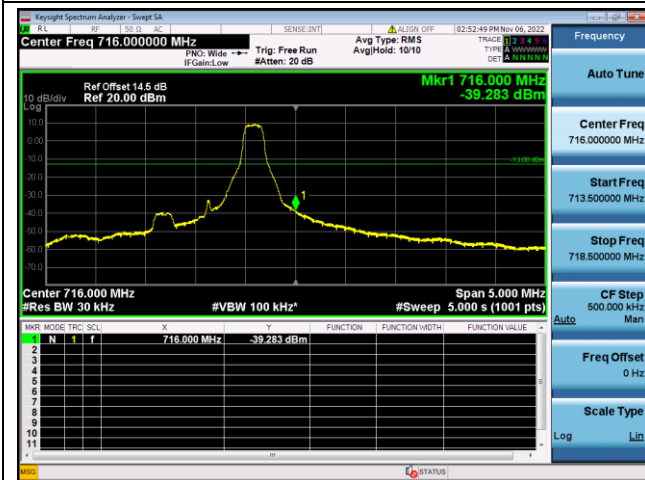

QPSK High channel-1 RB offset max

16QAM High channel-1 RB offset max

QPSK High channel-6 RB offset 0

16QAM High channel-6 RB offset 0

LTE FDD Band 12, Nominal Bandwidth: 3MHz

QPSK Low channel-1 RB offset 0

16QAM Low channel-1 RB offset 0

QPSK Low channel-6 RB offset 0

16QAM Low channel-6 RB offset 0

QPSK High channel-1 RB offset max

16QAM High channel-1 RB offset max

QPSK High channel-6 RB offset 0

16QAM High channel-6 RB offset 0

LTE FDD Band 12, Nominal Bandwidth: 5MHz

QPSK Low channel-1 RB offset 0

16QAM Low channel-1 RB offset 0

QPSK Low channel-6 RB offset 0

16QAM Low channel-6 RB offset 0

QPSK High channel-1 RB offset max

16QAM High channel-1 RB offset max