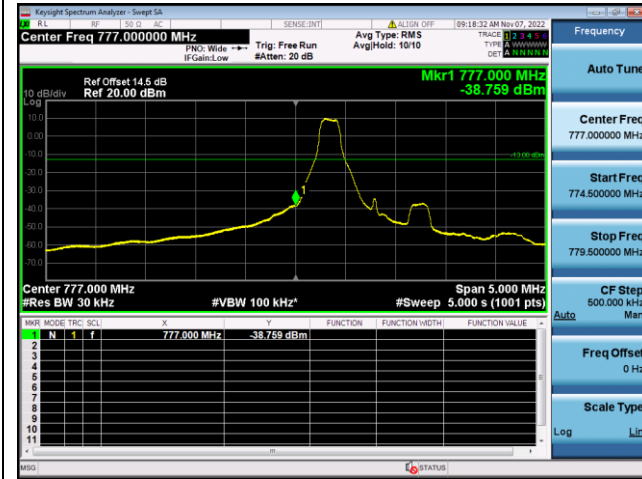

QPSK High channel-6 RB offset 0

16QAM High channel-6 RB offset 0

LTE FDD Band 12, Nominal Bandwidth: 10MHz

QPSK Low channel-1 RB offset 0

16QAM Low channel-1 RB offset 0

QPSK Low channel-6 RB offset 0

16QAM Low channel-6 RB offset 0

QPSK High channel-1 RB offset max

16QAM High channel-1 RB offset max

QPSK High channel-6 RB offset 0

16QAM High channel-6 RB offset 0

LTE FDD Band 13, Nominal Bandwidth: 5MHz

QPSK Low channel-1 RB offset 0-1