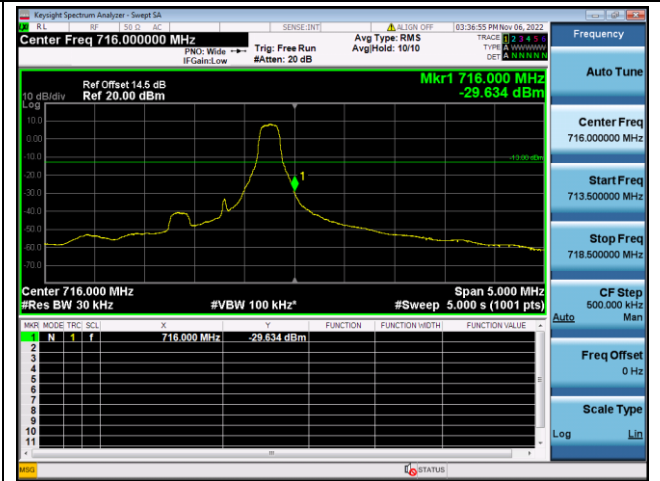

LTE FDD Band 5, Nominal Bandwidth: 10MHz

QPSK Low channel-1 RB offset 0

16QAM Low channel-1 RB offset 0

QPSK Low channel-6 RB offset 0

16QAM Low channel-6 RB offset 0

QPSK High channel-1 RB offset max

16QAM High channel-1 RB offset max

QPSK High channel-6 RB offset 0

16QAM High channel-6 RB offset 0

LTE FDD Band 12, Nominal Bandwidth: 1.4MHz

QPSK Low channel-1 RB offset 0

16QAM Low channel-1 RB offset 0

QPSK Low channel-6 RB offset 0

16QAM Low channel-6 RB offset 0

QPSK High channel-1 RB offset max

16QAM High channel-1 RB offset max

QPSK High channel-6 RB offset 0

16QAM High channel-6 RB offset 0

LTE FDD Band 12, Nominal Bandwidth: 3MHz

QPSK Low channel-1 RB offset 0