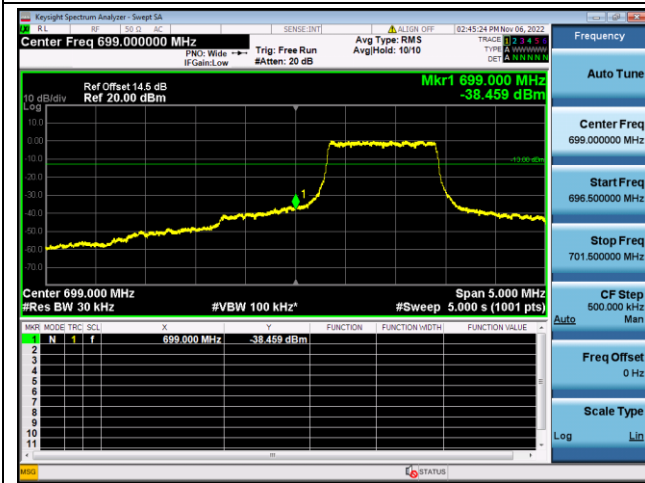

QPSK Low channel-6 RB offset 0