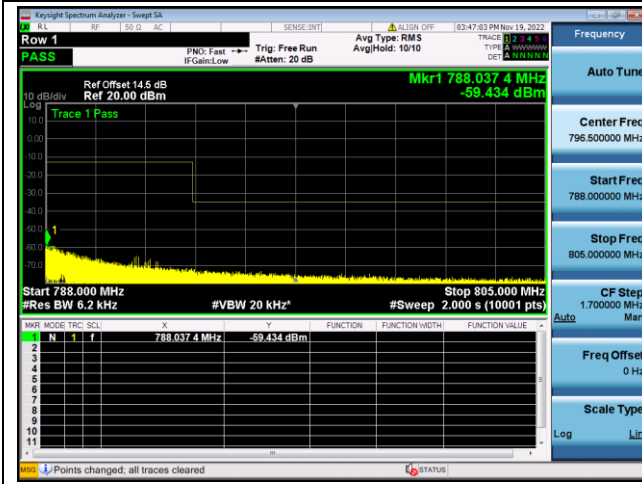

16QAM High channel-6 RB offset 0-1

LTE FDD Band 13, Nominal Bandwidth: 5MHz

QPSK Low channel-1 RB offset 0-2

16QAM Low channel-1 RB offset 0-2

QPSK Low channel-6 RB offset 0-2

16QAM Low channel-6 RB offset 0-2

QPSK High channel-1 RB offset max-2

16QAM High channel-1 RB offset max-2

QPSK High channel-6 RB offset 0-2

16QAM High channel-6 RB offset 0-2

LTE FDD Band 13, Nominal Bandwidth: 10MHz

QPSK Low channel-1 RB offset 0-1