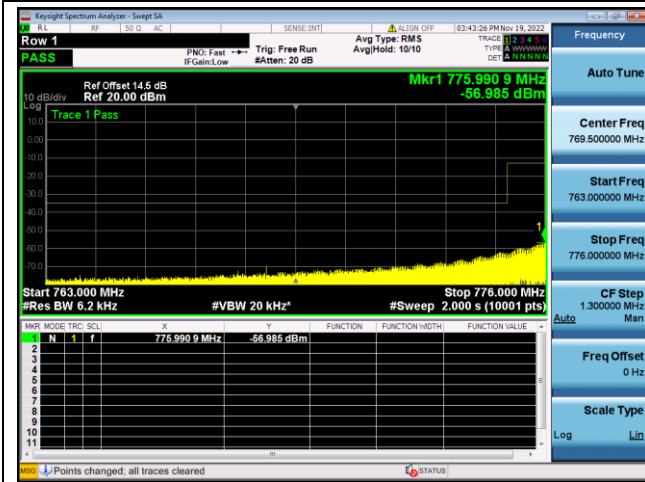

QPSK High channel-1 RB offset max

16QAM High channel-1 RB offset max

QPSK High channel-6 RB offset 0

16QAM High channel-6 RB offset 0

LTE FDD Band 13, Nominal Bandwidth: 5MHz

QPSK Low channel-1 RB offset 0-1

16QAM Low channel-1 RB offset 0-1

QPSK Low channel-6 RB offset 0-1

16QAM Low channel-6 RB offset 0-1

QPSK High channel-1 RB offset max-1

16QAM High channel-1 RB offset max-1

QPSK High channel-6 RB offset 0-1

16QAM High channel-6 RB offset 0-1

LTE FDD Band 13, Nominal Bandwidth: 5MHz

QPSK Low channel-1 RB offset 0-2

16QAM Low channel-1 RB offset 0-2

QPSK Low channel-6 RB offset 0-2

16QAM Low channel-6 RB offset 0-2