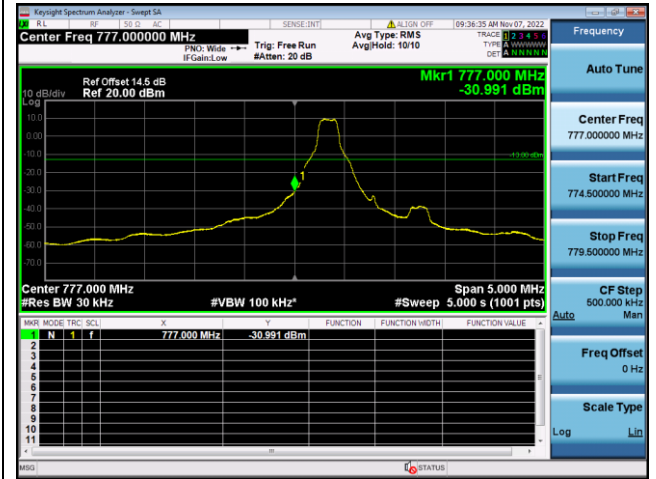

16QAM Low channel-1 RB offset 0-1