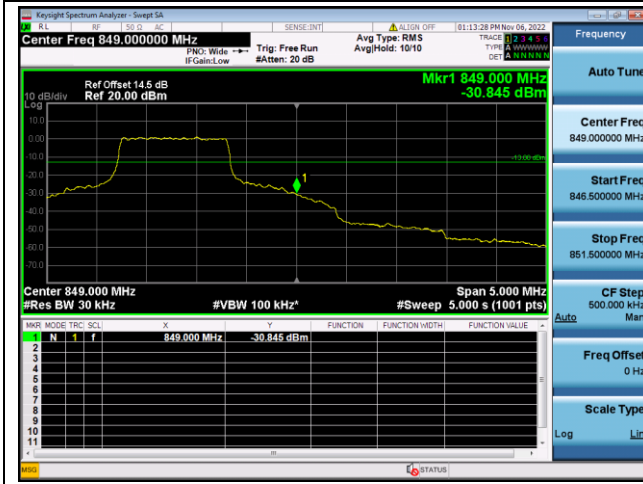

LTE FDD Band 5, Nominal Bandwidth: 10MHz

QPSK Low channel-1 RB offset 0

16QAM Low channel-1 RB offset 0

QPSK Low channel-6 RB offset 0

16QAM Low channel-6 RB offset 0

QPSK High channel-1 RB offset max

16QAM High channel-1 RB offset max

QPSK High channel-6 RB offset 0

16QAM High channel-6 RB offset 0

LTE FDD Band 12, Nominal Bandwidth: 1.4MHz

QPSK Low channel-1 RB offset 0

16QAM Low channel-1 RB offset 0

QPSK Low channel-6 RB offset 0

16QAM Low channel-6 RB offset 0

QPSK High channel-1 RB offset max

16QAM High channel-1 RB offset max

QPSK High channel-6 RB offset 0

16QAM High channel-6 RB offset 0

LTE FDD Band 12, Nominal Bandwidth: 3MHz

QPSK Low channel-1 RB offset 0