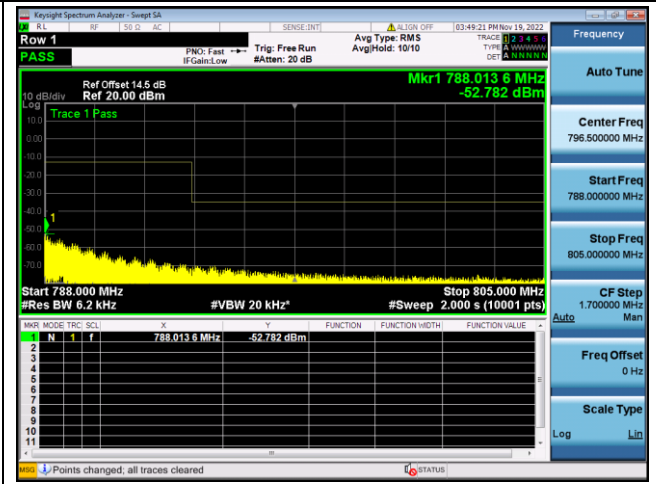

16QAM High channel-6 RB offset 0-1

LTE FDD Band 13, Nominal Bandwidth: 5MHz

QPSK Low channel-1 RB offset 0-2

16QAM Low channel-1 RB offset 0-2

QPSK Low channel-6 RB offset 0-2

16QAM Low channel-6 RB offset 0-2

QPSK High channel-1 RB offset max-2

16QAM High channel-1 RB offset max-2

QPSK High channel-6 RB offset 0-2

16QAM High channel-6 RB offset 0-2

LTE FDD Band 13, Nominal Bandwidth: 10MHz

QPSK Low channel-1 RB offset 0-1