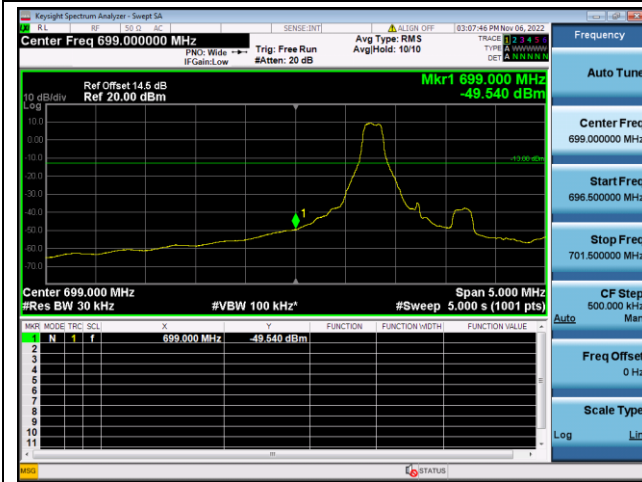

LTE FDD Band 12, Nominal Bandwidth: 5MHz

QPSK Low channel-1 RB offset 0

16QAM Low channel-1 RB offset 0

QPSK Low channel-6 RB offset 0

16QAM Low channel-6 RB offset 0

QPSK High channel-1 RB offset max

16QAM High channel-1 RB offset max

QPSK High channel-6 RB offset 0

16QAM High channel-6 RB offset 0

LTE FDD Band 12, Nominal Bandwidth: 10MHz

QPSK Low channel-1 RB offset 0

16QAM Low channel-1 RB offset 0

QPSK Low channel-6 RB offset 0

16QAM Low channel-6 RB offset 0

QPSK High channel-1 RB offset max

16QAM High channel-1 RB offset max

QPSK High channel-6 RB offset 0

16QAM High channel-6 RB offset 0

LTE FDD Band 13, Nominal Bandwidth: 5MHz

QPSK Low channel-1 RB offset 0-1