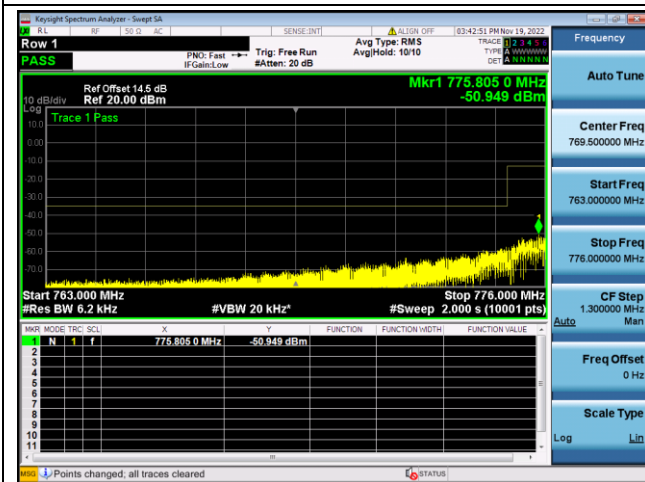

16QAM High channel-6 RB offset 0-1

LTE FDD Band 13, Nominal Bandwidth: 5MHz

QPSK Low channel-1 RB offset 0-2

16QAM Low channel-1 RB offset 0-2

QPSK Low channel-6 RB offset 0-2

16QAM Low channel-6 RB offset 0-2

QPSK High channel-1 RB offset max-2

16QAM High channel-1 RB offset max-2

QPSK High channel-6 RB offset 0-2

16QAM High channel-6 RB offset 0-2

LTE FDD Band 13, Nominal Bandwidth: 10MHz

QPSK Low channel-1 RB offset 0-1