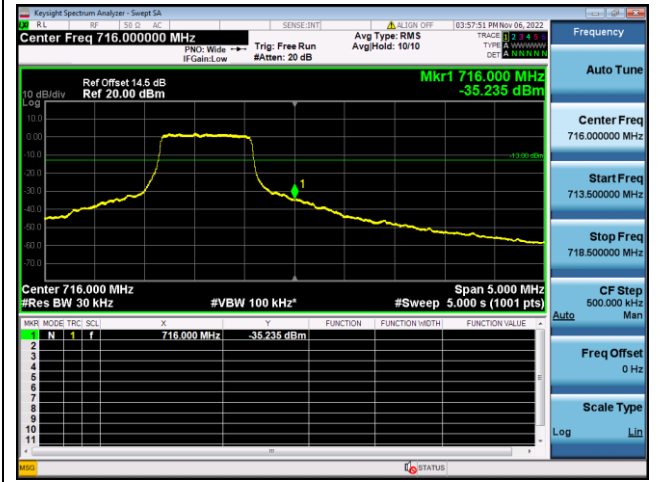

LTE FDD Band 12, Nominal Bandwidth: 5MHz

QPSK Low channel-1 RB offset 0

16QAM Low channel-1 RB offset 0

QPSK Low channel-6 RB offset 0

16QAM Low channel-6 RB offset 0

QPSK High channel-1 RB offset max

16QAM High channel-1 RB offset max

QPSK High channel-6 RB offset 0

16QAM High channel-6 RB offset 0

LTE FDD Band 12, Nominal Bandwidth: 10MHz

QPSK Low channel-1 RB offset 0

16QAM Low channel-1 RB offset 0

QPSK Low channel-6 RB offset 0

16QAM Low channel-6 RB offset 0