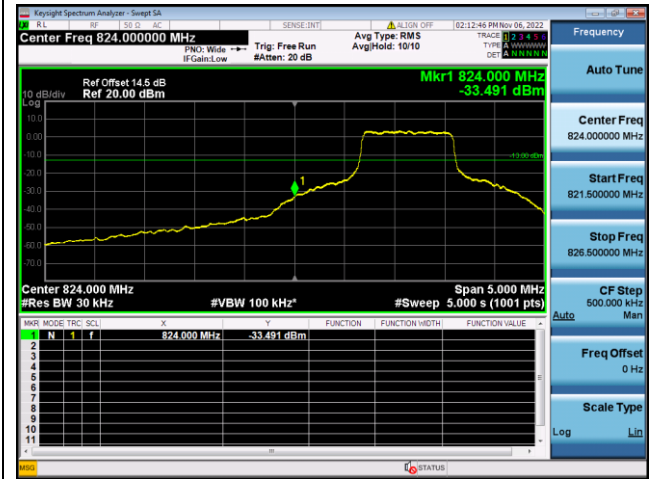

LTE FDD Band 5, Nominal Bandwidth: 10MHz

QPSK Low channel-1 RB offset 0

16QAM Low channel-1 RB offset 0

QPSK Low channel-6 RB offset 0

16QAM Low channel-6 RB offset 0

QPSK High channel-1 RB offset max

16QAM High channel-1 RB offset max

QPSK High channel-6 RB offset 0

16QAM High channel-6 RB offset 0

LTE FDD Band 12, Nominal Bandwidth: 1.4MHz

QPSK Low channel-1 RB offset 0

16QAM Low channel-1 RB offset 0

QPSK Low channel-6 RB offset 0

16QAM Low channel-6 RB offset 0

QPSK High channel-1 RB offset max

16QAM High channel-1 RB offset max

QPSK High channel-6 RB offset 0

16QAM High channel-6 RB offset 0

LTE FDD Band 12, Nominal Bandwidth: 3MHz

QPSK Low channel-1 RB offset 0