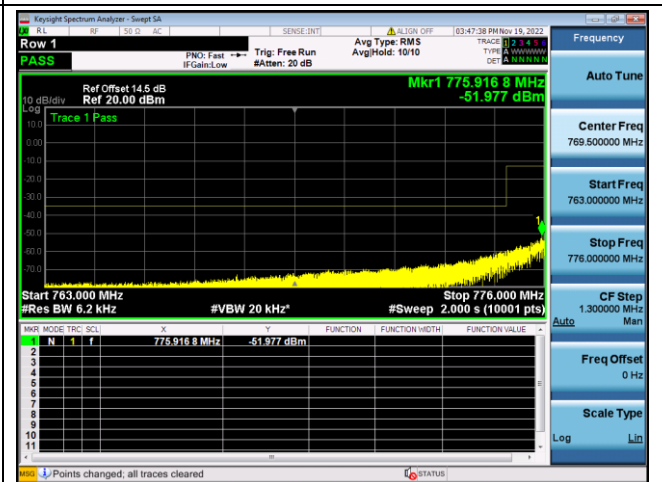

16QAM High channel-6 RB offset 0-1

LTE FDD Band 13, Nominal Bandwidth: 5MHz

QPSK Low channel-1 RB offset 0-2

16QAM Low channel-1 RB offset 0-2

QPSK Low channel-6 RB offset 0-2

16QAM Low channel-6 RB offset 0-2

QPSK High channel-1 RB offset max-2

16QAM High channel-1 RB offset max-2

QPSK High channel-6 RB offset 0-2

16QAM High channel-6 RB offset 0-2

LTE FDD Band 13, Nominal Bandwidth: 10MHz

QPSK Low channel-1 RB offset 0-1