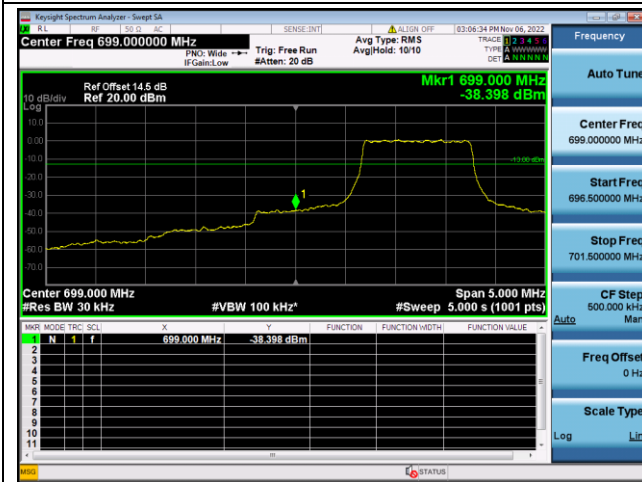

QPSK High channel-6 RB offset 0

16QAM High channel-6 RB offset 0

LTE FDD Band 12, Nominal Bandwidth: 10MHz

QPSK Low channel-1 RB offset 0

16QAM Low channel-1 RB offset 0

QPSK Low channel-6 RB offset 0

16QAM Low channel-6 RB offset 0

QPSK High channel-1 RB offset max

16QAM High channel-1 RB offset max

QPSK High channel-6 RB offset 0

16QAM High channel-6 RB offset 0

LTE FDD Band 13, Nominal Bandwidth: 5MHz

QPSK Low channel-1 RB offset 0-1