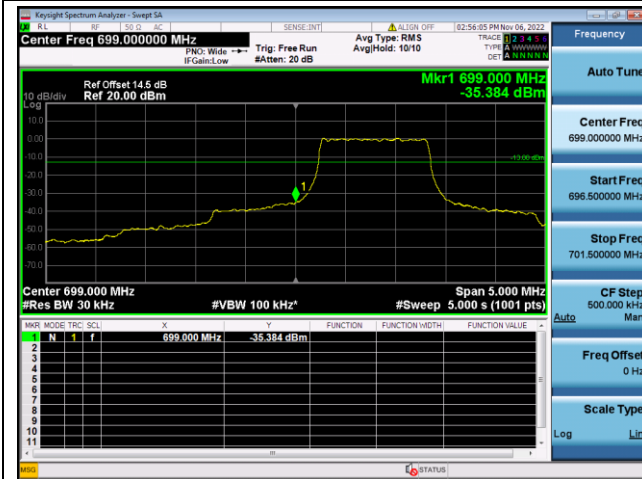

LTE FDD Band 12, Nominal Bandwidth: 5MHz

QPSK Low channel-1 RB offset 0

16QAM Low channel-1 RB offset 0

QPSK Low channel-6 RB offset 0

16QAM Low channel-6 RB offset 0

QPSK High channel-1 RB offset max

16QAM High channel-1 RB offset max

QPSK High channel-6 RB offset 0

16QAM High channel-6 RB offset 0

LTE FDD Band 12, Nominal Bandwidth: 10MHz

QPSK Low channel-1 RB offset 0

16QAM Low channel-1 RB offset 0

QPSK Low channel-6 RB offset 0

16QAM Low channel-6 RB offset 0

QPSK High channel-1 RB offset max

16QAM High channel-1 RB offset max

QPSK High channel-6 RB offset 0

16QAM High channel-6 RB offset 0

LTE FDD Band 13, Nominal Bandwidth: 5MHz

QPSK Low channel-1 RB offset 0-1