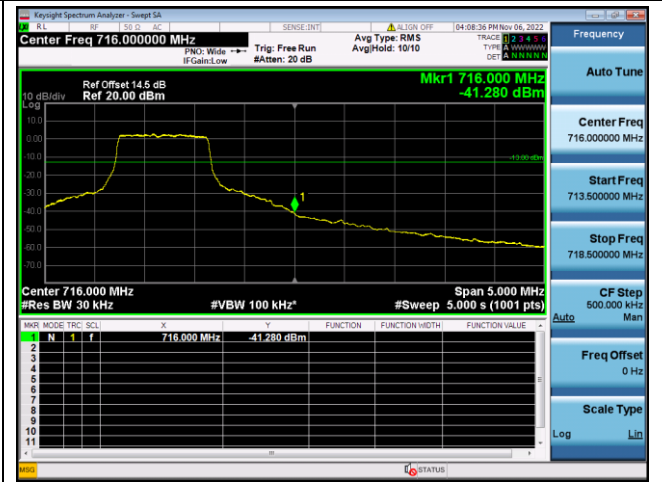

QPSK High channel-1 RB offset max

16QAM High channel-1 RB offset max

QPSK High channel-6 RB offset 0

16QAM High channel-6 RB offset 0

LTE FDD Band 13, Nominal Bandwidth: 5MHz

QPSK Low channel-1 RB offset 0-1