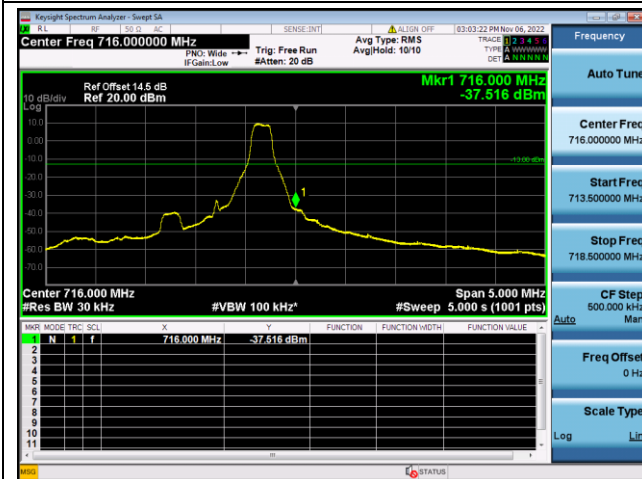

LTE FDD Band 12, Nominal Bandwidth: 5MHz

QPSK Low channel-1 RB offset 0

16QAM Low channel-1 RB offset 0

QPSK Low channel-6 RB offset 0

16QAM Low channel-6 RB offset 0

QPSK High channel-1 RB offset max

16QAM High channel-1 RB offset max

QPSK High channel-6 RB offset 0

16QAM High channel-6 RB offset 0

LTE FDD Band 12, Nominal Bandwidth: 10MHz

QPSK Low channel-1 RB offset 0

16QAM Low channel-1 RB offset 0

QPSK Low channel-6 RB offset 0

16QAM Low channel-6 RB offset 0