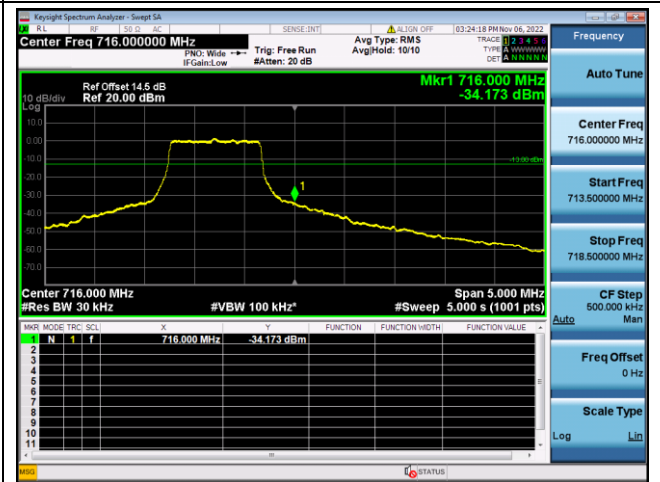

QPSK High channel-1 RB offset max

16QAM High channel-1 RB offset max

QPSK High channel-6 RB offset 0

16QAM High channel-6 RB offset 0

LTE FDD Band 12, Nominal Bandwidth: 3MHz

QPSK Low channel-1 RB offset 0