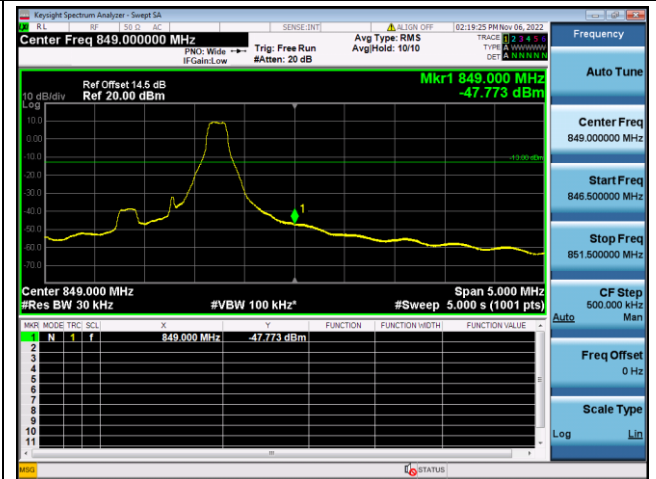

LTE FDD Band 5, Nominal Bandwidth: 10MHz

QPSK Low channel-1 RB offset 0

16QAM Low channel-1 RB offset 0

QPSK Low channel-6 RB offset 0

16QAM Low channel-6 RB offset 0

QPSK High channel-1 RB offset max

16QAM High channel-1 RB offset max

QPSK High channel-6 RB offset 0

16QAM High channel-6 RB offset 0

LTE FDD Band 12, Nominal Bandwidth: 1.4MHz

QPSK Low channel-1 RB offset 0

16QAM Low channel-1 RB offset 0

QPSK Low channel-6 RB offset 0

16QAM Low channel-6 RB offset 0

QPSK High channel-1 RB offset max

16QAM High channel-1 RB offset max

QPSK High channel-6 RB offset 0

16QAM High channel-6 RB offset 0

LTE FDD Band 12, Nominal Bandwidth: 3MHz

QPSK Low channel-1 RB offset 0