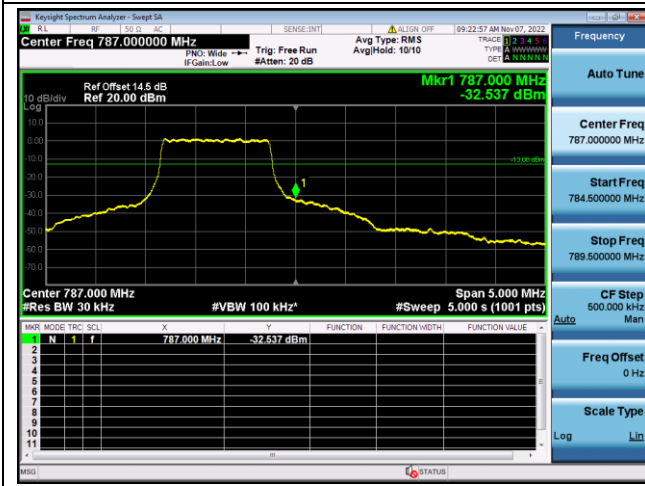

16QAM Low channel-1 RB offset 0-1

QPSK Low channel-6 RB offset 0-1

16QAM Low channel-6 RB offset 0-1

QPSK High channel-1 RB offset max-1

16QAM High channel-1 RB offset max-1

QPSK High channel-6 RB offset 0-1