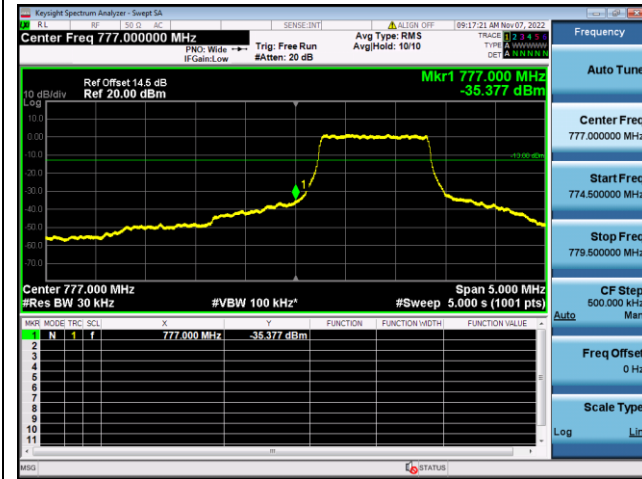

QPSK High channel-6 RB offset 0

16QAM High channel-6 RB offset 0

LTE FDD Band 12, Nominal Bandwidth: 10MHz

QPSK Low channel-1 RB offset 0

16QAM Low channel-1 RB offset 0

QPSK Low channel-6 RB offset 0

16QAM Low channel-6 RB offset 0

QPSK High channel-1 RB offset max

16QAM High channel-1 RB offset max

QPSK High channel-6 RB offset 0

16QAM High channel-6 RB offset 0

LTE FDD Band 13, Nominal Bandwidth: 5MHz

QPSK Low channel-1 RB offset 0-1

16QAM Low channel-1 RB offset 0-1

QPSK Low channel-6 RB offset 0-1

16QAM Low channel-6 RB offset 0-1

QPSK High channel-1 RB offset max-1

16QAM High channel-1 RB offset max-1

QPSK High channel-6 RB offset 0-1