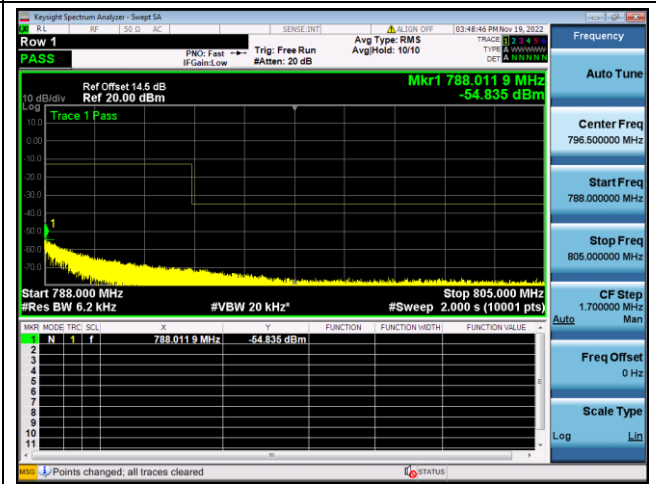

QPSK High channel-1 RB offset max-2

16QAM High channel-1 RB offset max-2

QPSK High channel-6 RB offset 0-2

16QAM High channel-6 RB offset 0-2

LTE FDD Band 13, Nominal Bandwidth: 10MHz

QPSK Low channel-1 RB offset 0-1