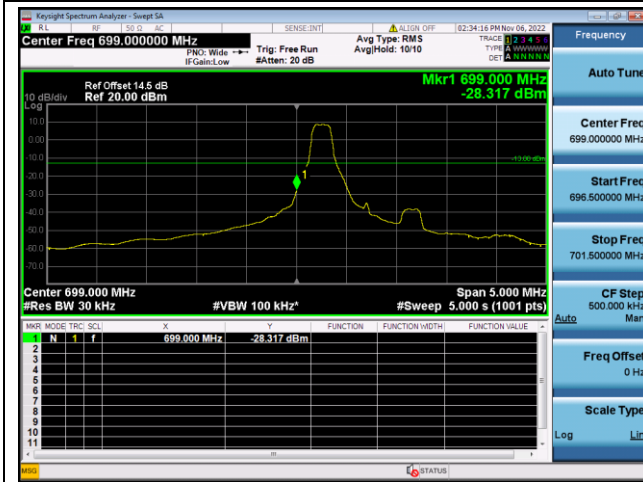

LTE FDD Band 5, Nominal Bandwidth: 10MHz

QPSK Low channel-1 RB offset 0

16QAM Low channel-1 RB offset 0

QPSK Low channel-6 RB offset 0

16QAM Low channel-6 RB offset 0

QPSK High channel-1 RB offset max

16QAM High channel-1 RB offset max

QPSK High channel-6 RB offset 0

16QAM High channel-6 RB offset 0

LTE FDD Band 12, Nominal Bandwidth: 1.4MHz

QPSK Low channel-1 RB offset 0

16QAM Low channel-1 RB offset 0

QPSK Low channel-6 RB offset 0

16QAM Low channel-6 RB offset 0

QPSK High channel-1 RB offset max

16QAM High channel-1 RB offset max

QPSK High channel-6 RB offset 0

16QAM High channel-6 RB offset 0

LTE FDD Band 12, Nominal Bandwidth: 3MHz

QPSK Low channel-1 RB offset 0