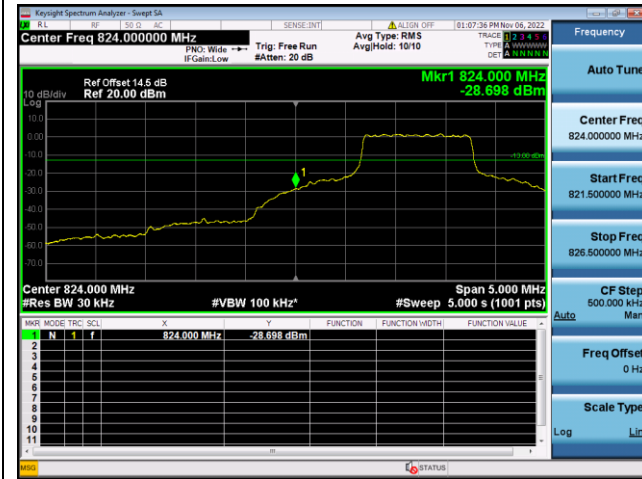

LTE FDD Band 5, Nominal Bandwidth: 10MHz

QPSK Low channel-1 RB offset 0

16QAM Low channel-1 RB offset 0

QPSK Low channel-6 RB offset 0

16QAM Low channel-6 RB offset 0

QPSK High channel-1 RB offset max

16QAM High channel-1 RB offset max

QPSK High channel-6 RB offset 0

16QAM High channel-6 RB offset 0

LTE FDD Band 12, Nominal Bandwidth: 1.4MHz

QPSK Low channel-1 RB offset 0

16QAM Low channel-1 RB offset 0

QPSK Low channel-6 RB offset 0

16QAM Low channel-6 RB offset 0

QPSK High channel-1 RB offset max

16QAM High channel-1 RB offset max

QPSK High channel-6 RB offset 0

16QAM High channel-6 RB offset 0

LTE FDD Band 12, Nominal Bandwidth: 3MHz

QPSK Low channel-1 RB offset 0