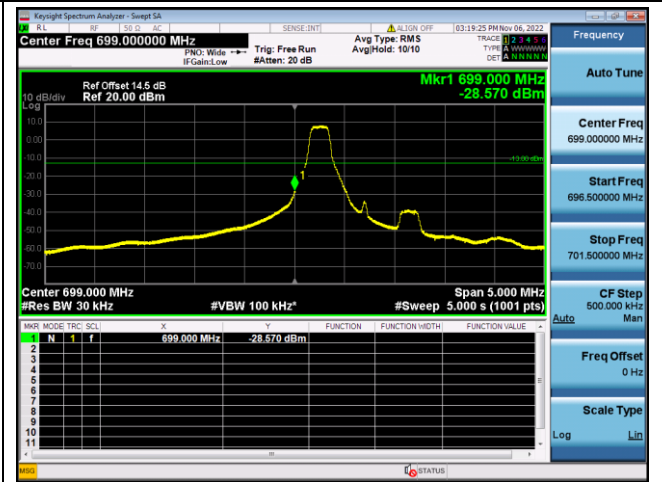

LTE FDD Band 5, Nominal Bandwidth: 10MHz

QPSK Low channel-1 RB offset 0

16QAM Low channel-1 RB offset 0

QPSK Low channel-6 RB offset 0

16QAM Low channel-6 RB offset 0

QPSK High channel-1 RB offset max

16QAM High channel-1 RB offset max

QPSK High channel-6 RB offset 0

16QAM High channel-6 RB offset 0

LTE FDD Band 12, Nominal Bandwidth: 1.4MHz

QPSK Low channel-1 RB offset 0

16QAM Low channel-1 RB offset 0

QPSK Low channel-6 RB offset 0

16QAM Low channel-6 RB offset 0

QPSK High channel-1 RB offset max

16QAM High channel-1 RB offset max

QPSK High channel-6 RB offset 0

16QAM High channel-6 RB offset 0

LTE FDD Band 12, Nominal Bandwidth: 3MHz

QPSK Low channel-1 RB offset 0