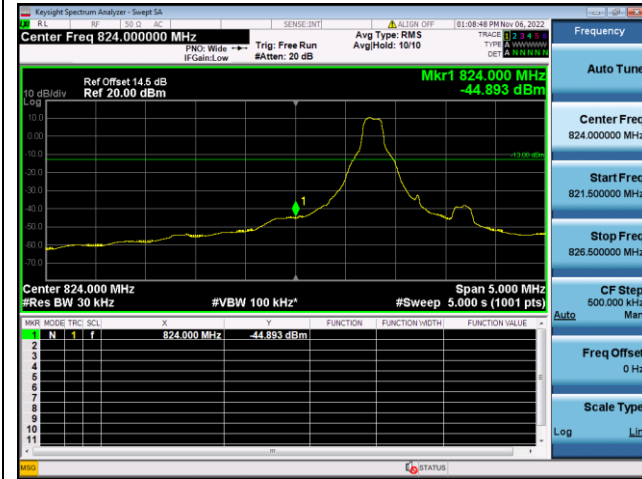

LTE FDD Band 5, Nominal Bandwidth: 10MHz

QPSK Low channel-1 RB offset 0

16QAM Low channel-1 RB offset 0

QPSK Low channel-6 RB offset 0

16QAM Low channel-6 RB offset 0

QPSK High channel-1 RB offset max

16QAM High channel-1 RB offset max

QPSK High channel-6 RB offset 0

16QAM High channel-6 RB offset 0

LTE FDD Band 12, Nominal Bandwidth: 1.4MHz

QPSK Low channel-1 RB offset 0

16QAM Low channel-1 RB offset 0

QPSK Low channel-6 RB offset 0

16QAM Low channel-6 RB offset 0

QPSK High channel-1 RB offset max

16QAM High channel-1 RB offset max

QPSK High channel-6 RB offset 0

16QAM High channel-6 RB offset 0

LTE FDD Band 12, Nominal Bandwidth: 3MHz

QPSK Low channel-1 RB offset 0