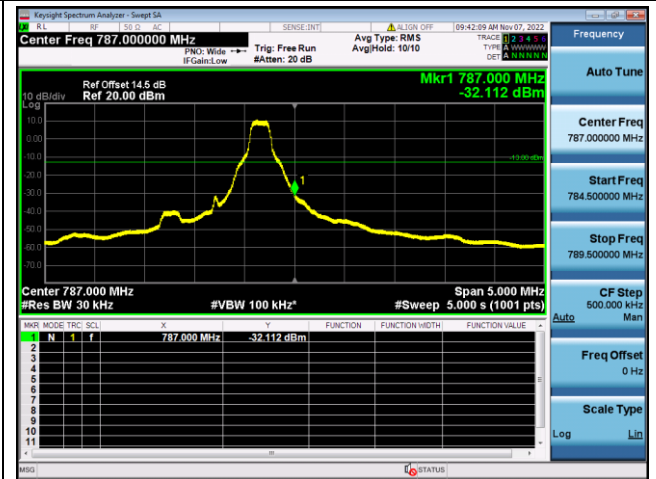

16QAM Low channel-1 RB offset 0-1

QPSK Low channel-6 RB offset 0-1

16QAM Low channel-6 RB offset 0-1

QPSK High channel-1 RB offset max-1

16QAM High channel-1 RB offset max-1

QPSK High channel-6 RB offset 0-1

16QAM High channel-6 RB offset 0-1

LTE FDD Band 13, Nominal Bandwidth: 5MHz

QPSK Low channel-1 RB offset 0-2

16QAM Low channel-1 RB offset 0-2

QPSK Low channel-6 RB offset 0-2

16QAM Low channel-6 RB offset 0-2