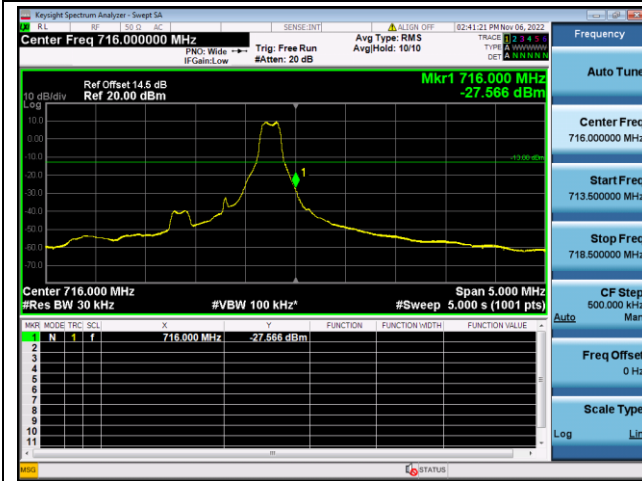

LTE FDD Band 5, Nominal Bandwidth: 10MHz

QPSK Low channel-1 RB offset 0

16QAM Low channel-1 RB offset 0

QPSK Low channel-6 RB offset 0

16QAM Low channel-6 RB offset 0

QPSK High channel-1 RB offset max

16QAM High channel-1 RB offset max

QPSK High channel-6 RB offset 0

16QAM High channel-6 RB offset 0

LTE FDD Band 12, Nominal Bandwidth: 1.4MHz

QPSK Low channel-1 RB offset 0

16QAM Low channel-1 RB offset 0

QPSK Low channel-6 RB offset 0

16QAM Low channel-6 RB offset 0

QPSK High channel-1 RB offset max

16QAM High channel-1 RB offset max

QPSK High channel-6 RB offset 0

16QAM High channel-6 RB offset 0

LTE FDD Band 12, Nominal Bandwidth: 3MHz

QPSK Low channel-1 RB offset 0