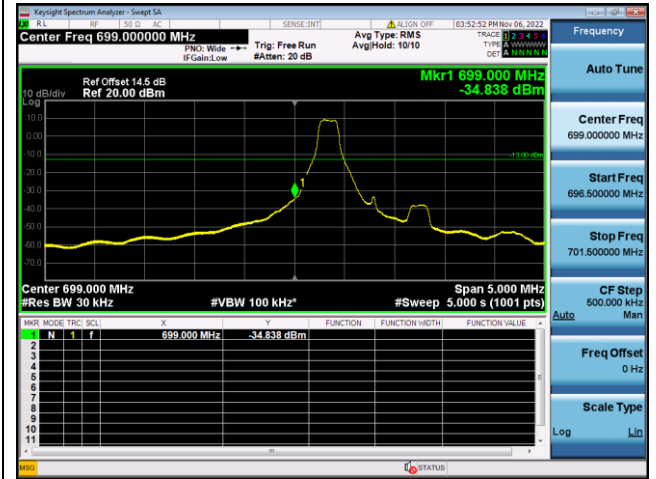

QPSK High channel-1 RB offset max

16QAM High channel-1 RB offset max

QPSK High channel-6 RB offset 0

16QAM High channel-6 RB offset 0

LTE FDD Band 12, Nominal Bandwidth: 3MHz

QPSK Low channel-1 RB offset 0

16QAM Low channel-1 RB offset 0

QPSK Low channel-6 RB offset 0

16QAM Low channel-6 RB offset 0

QPSK High channel-1 RB offset max

16QAM High channel-1 RB offset max

QPSK High channel-6 RB offset 0

16QAM High channel-6 RB offset 0

LTE FDD Band 12, Nominal Bandwidth: 5MHz

QPSK Low channel-1 RB offset 0

16QAM Low channel-1 RB offset 0

QPSK Low channel-6 RB offset 0

16QAM Low channel-6 RB offset 0

QPSK High channel-1 RB offset max

16QAM High channel-1 RB offset max