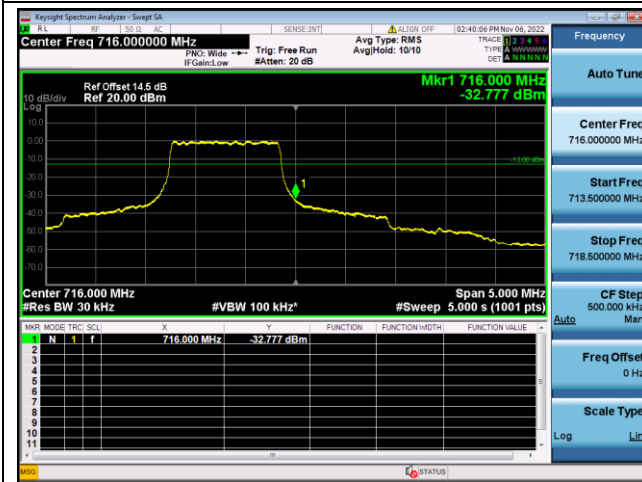

LTE FDD Band 5, Nominal Bandwidth: 10MHz

QPSK Low channel-1 RB offset 0

16QAM Low channel-1 RB offset 0

QPSK Low channel-6 RB offset 0

16QAM Low channel-6 RB offset 0

QPSK High channel-1 RB offset max

16QAM High channel-1 RB offset max

QPSK High channel-6 RB offset 0

16QAM High channel-6 RB offset 0

LTE FDD Band 12, Nominal Bandwidth: 1.4MHz

QPSK Low channel-1 RB offset 0

16QAM Low channel-1 RB offset 0

QPSK Low channel-6 RB offset 0

16QAM Low channel-6 RB offset 0

QPSK High channel-1 RB offset max

16QAM High channel-1 RB offset max

QPSK High channel-6 RB offset 0

16QAM High channel-6 RB offset 0

LTE FDD Band 12, Nominal Bandwidth: 3MHz

QPSK Low channel-1 RB offset 0