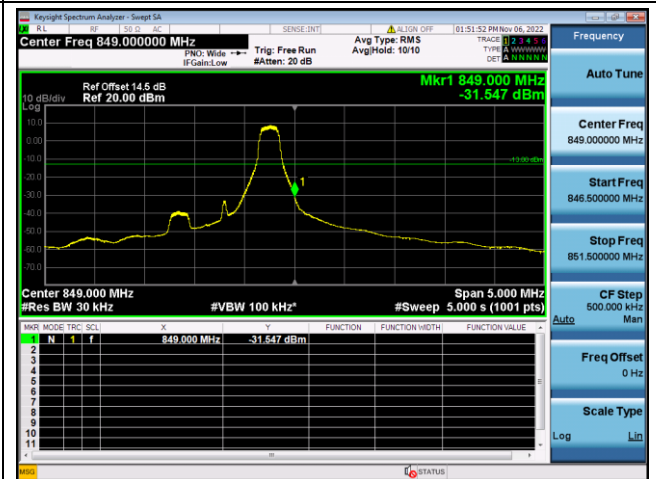

16QAM Low channel-6 RB offset 0

QPSK High channel-1 RB offset max

16QAM High channel-1 RB offset max

QPSK High channel-6 RB offset 0

16QAM High channel-6 RB offset 0

LTE FDD Band 5, Nominal Bandwidth: 1.4MHz

QPSK Low channel-1 RB offset 0

16QAM Low channel-1 RB offset 0

QPSK Low channel-6 RB offset 0

16QAM Low channel-6 RB offset 0

QPSK High channel-1 RB offset max

16QAM High channel-1 RB offset max

QPSK High channel-6 RB offset 0

16QAM High channel-6 RB offset 0

LTE FDD Band 5, Nominal Bandwidth: 3MHz

QPSK Low channel-1 RB offset 0

16QAM Low channel-1 RB offset 0

QPSK Low channel-6 RB offset 0

16QAM Low channel-6 RB offset 0

QPSK High channel-1 RB offset max