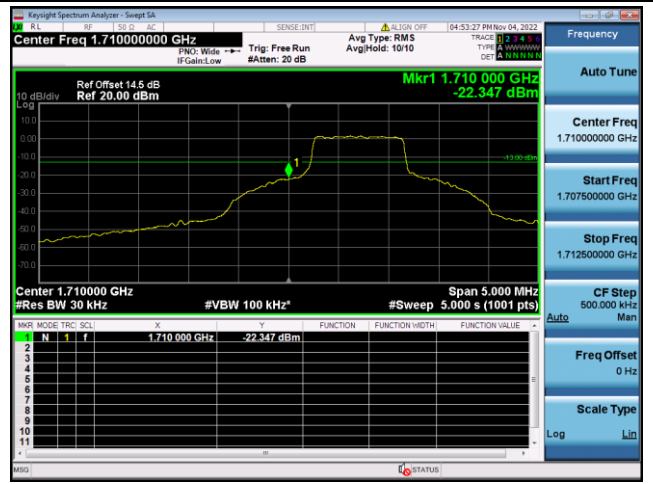

QPSK High channel-1 RB offset max

16QAM High channel-1 RB offset max

QPSK High channel-6 RB offset 0

16QAM High channel-6 RB offset 0

LTE FDD Band 4, Nominal Bandwidth: 5MHz

QPSK Low channel-1 RB offset 0

16QAM Low channel-1 RB offset 0

QPSK Low channel-6 RB offset 0

16QAM Low channel-6 RB offset 0

QPSK High channel-1 RB offset max

16QAM High channel-1 RB offset max

QPSK High channel-6 RB offset 0

16QAM High channel-6 RB offset 0

LTE FDD Band 4, Nominal Bandwidth: 10MHz