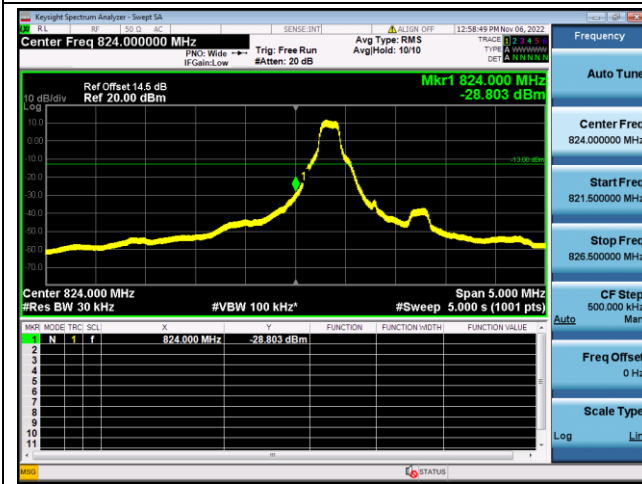

16QAM High channel-1 RB offset max

QPSK High channel-6 RB offset 0

16QAM High channel-6 RB offset 0

LTE FDD Band 5, Nominal Bandwidth: 5MHz

QPSK Low channel-1 RB offset 0

16QAM Low channel-1 RB offset 0

QPSK Low channel-6 RB offset 0