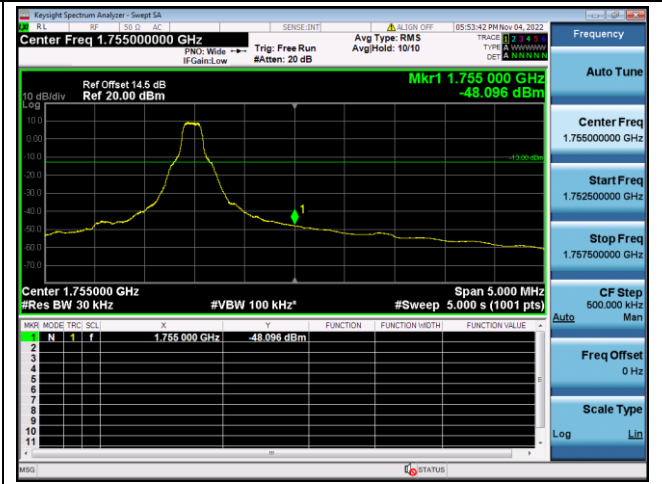

16QAM High channel-6 RB offset 0

LTE FDD Band 4, Nominal Bandwidth: 15MHz

QPSK Low channel-1 RB offset 0

16QAM Low channel-1 RB offset 0

QPSK Low channel-6 RB offset 0

16QAM Low channel-6 RB offset 0

QPSK High channel-1 RB offset max

16QAM High channel-1 RB offset max

QPSK High channel-6 RB offset 0

16QAM High channel-6 RB offset 0

LTE FDD Band 4, Nominal Bandwidth: 20MHz

QPSK Low channel-1 RB offset 0

16QAM Low channel-1 RB offset 0

QPSK Low channel-6 RB offset 0

16QAM Low channel-6 RB offset 0

QPSK High channel-1 RB offset max

16QAM High channel-1 RB offset max

QPSK High channel-6 RB offset 0

16QAM High channel-6 RB offset 0

LTE FDD Band 5, Nominal Bandwidth: 1.4MHz