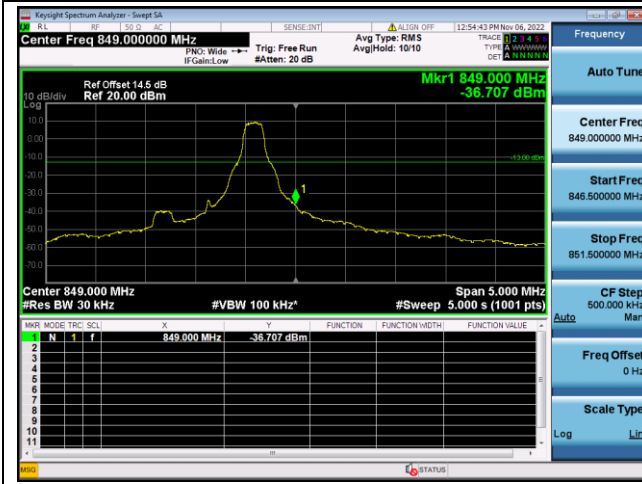

16QAM High channel-6 RB offset 0

LTE FDD Band 5, Nominal Bandwidth: 3MHz

QPSK Low channel-1 RB offset 0

16QAM Low channel-1 RB offset 0

QPSK Low channel-6 RB offset 0

16QAM Low channel-6 RB offset 0

QPSK High channel-1 RB offset max