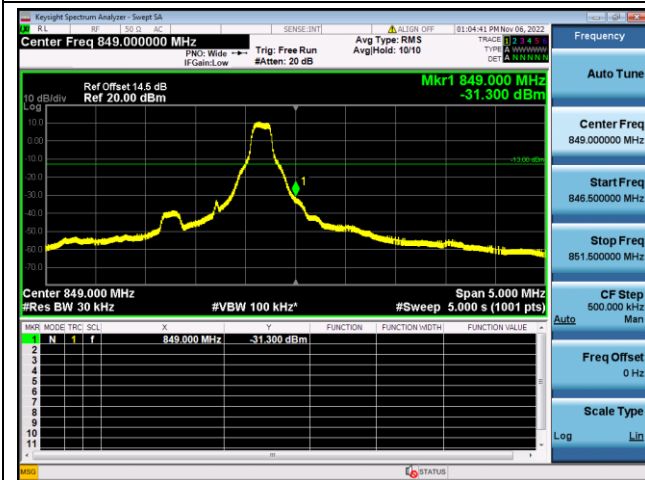

16QAM High channel-6 RB offset 0

LTE FDD Band 5, Nominal Bandwidth: 3MHz

QPSK Low channel-1 RB offset 0

16QAM Low channel-1 RB offset 0

QPSK Low channel-6 RB offset 0

16QAM Low channel-6 RB offset 0

QPSK High channel-1 RB offset max

16QAM High channel-1 RB offset max

QPSK High channel-6 RB offset 0

16QAM High channel-6 RB offset 0

LTE FDD Band 5, Nominal Bandwidth: 5MHz

QPSK Low channel-1 RB offset 0

16QAM Low channel-1 RB offset 0

QPSK Low channel-6 RB offset 0

16QAM Low channel-6 RB offset 0

QPSK High channel-1 RB offset max

16QAM High channel-1 RB offset max

QPSK High channel-6 RB offset 0

16QAM High channel-6 RB offset 0