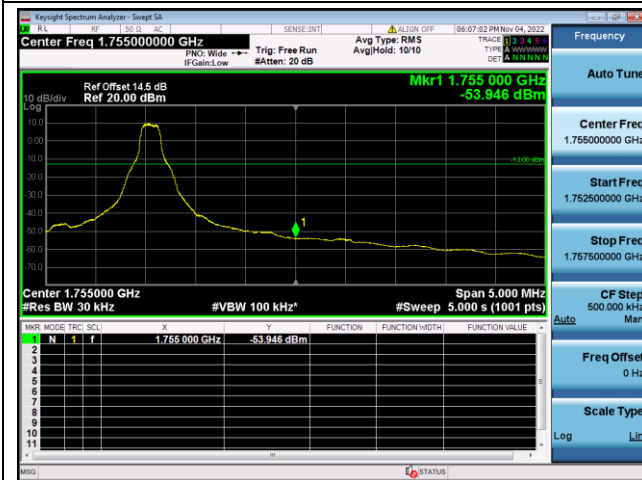

16QAM High channel-6 RB offset 0

LTE FDD Band 4, Nominal Bandwidth: 15MHz

QPSK Low channel-1 RB offset 0

16QAM Low channel-1 RB offset 0

QPSK Low channel-6 RB offset 0

16QAM Low channel-6 RB offset 0

QPSK High channel-1 RB offset max

16QAM High channel-1 RB offset max

QPSK High channel-6 RB offset 0

16QAM High channel-6 RB offset 0

LTE FDD Band 4, Nominal Bandwidth: 20MHz

QPSK Low channel-1 RB offset 0

16QAM Low channel-1 RB offset 0

QPSK Low channel-6 RB offset 0

16QAM Low channel-6 RB offset 0

QPSK High channel-1 RB offset max

16QAM High channel-1 RB offset max

QPSK High channel-6 RB offset 0

16QAM High channel-6 RB offset 0

LTE FDD Band 5, Nominal Bandwidth: 1.4MHz