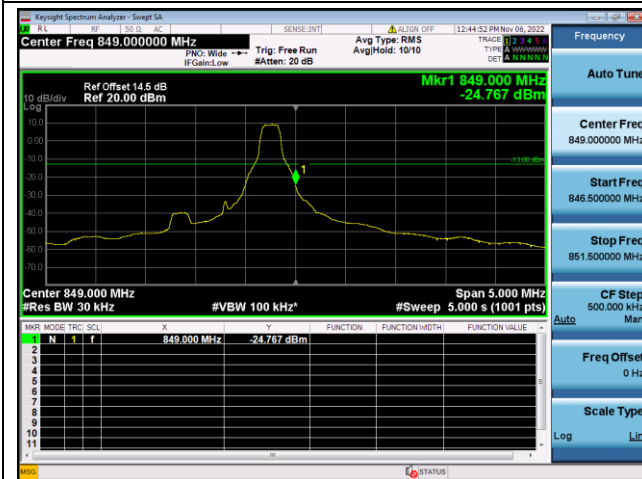

16QAM Low channel-6 RB offset 0

QPSK High channel-1 RB offset max

16QAM High channel-1 RB offset max

QPSK High channel-6 RB offset 0

16QAM High channel-6 RB offset 0

LTE FDD Band 5, Nominal Bandwidth: 1.4MHz

QPSK Low channel-1 RB offset 0

16QAM Low channel-1 RB offset 0

QPSK Low channel-6 RB offset 0

16QAM Low channel-6 RB offset 0

QPSK High channel-1 RB offset max

16QAM High channel-1 RB offset max

QPSK High channel-6 RB offset 0

16QAM High channel-6 RB offset 0

LTE FDD Band 5, Nominal Bandwidth: 3MHz

QPSK Low channel-1 RB offset 0

16QAM Low channel-1 RB offset 0

QPSK Low channel-6 RB offset 0

16QAM Low channel-6 RB offset 0

QPSK High channel-1 RB offset max