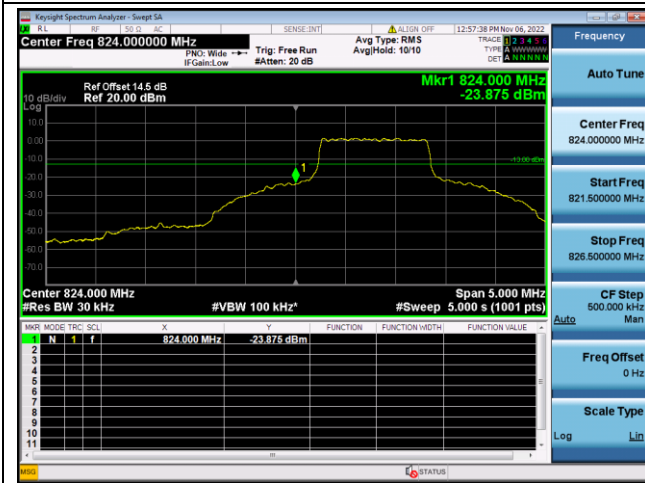

16QAM High channel-1 RB offset max

QPSK High channel-6 RB offset 0

16QAM High channel-6 RB offset 0

LTE FDD Band 5, Nominal Bandwidth: 5MHz

QPSK Low channel-1 RB offset 0

16QAM Low channel-1 RB offset 0

QPSK Low channel-6 RB offset 0