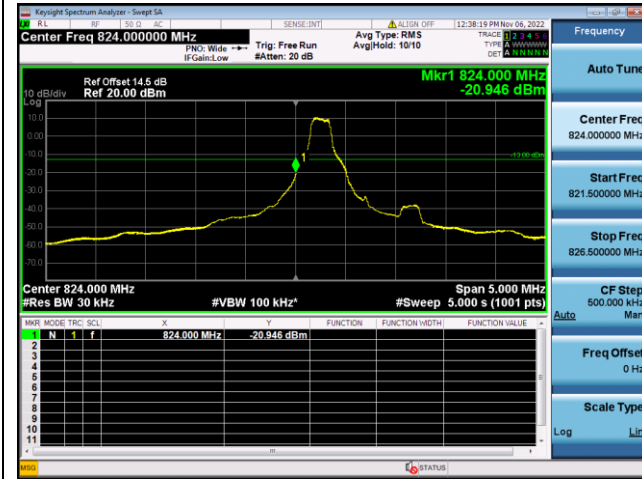

LTE FDD Band 5, Nominal Bandwidth: 1.4MHz

QPSK Low channel-1 RB offset 0