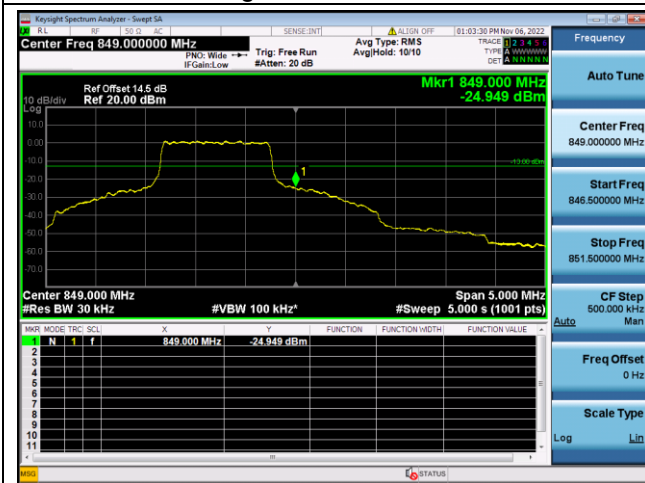

16QAM High channel-1 RB offset max

QPSK High channel-6 RB offset 0

16QAM High channel-6 RB offset 0

LTE FDD Band 5, Nominal Bandwidth: 5MHz

QPSK Low channel-1 RB offset 0

16QAM Low channel-1 RB offset 0

QPSK Low channel-6 RB offset 0

16QAM Low channel-6 RB offset 0

QPSK High channel-1 RB offset max

16QAM High channel-1 RB offset max

QPSK High channel-6 RB offset 0

16QAM High channel-6 RB offset 0