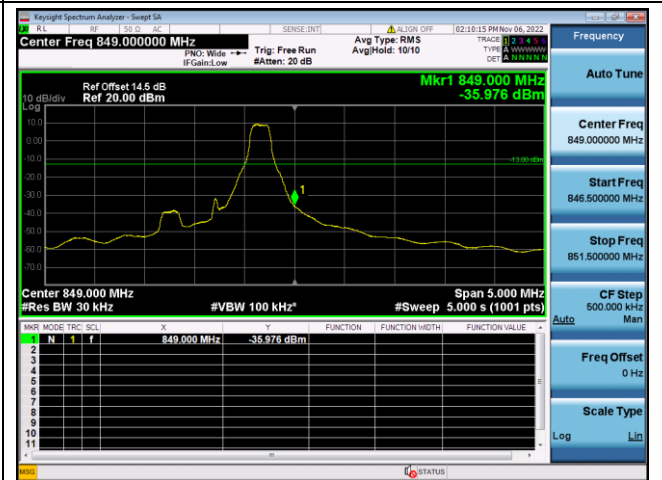

16QAM High channel-1 RB offset max