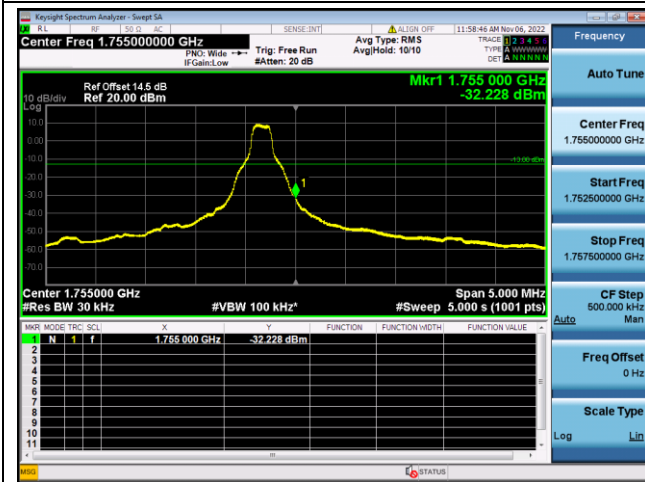

QPSK High channel-1 RB offset max

16QAM High channel-1 RB offset max

QPSK High channel-6 RB offset 0

16QAM High channel-6 RB offset 0

LTE FDD Band 4, Nominal Bandwidth: 5MHz

QPSK Low channel-1 RB offset 0

16QAM Low channel-1 RB offset 0

QPSK Low channel-6 RB offset 0

16QAM Low channel-6 RB offset 0

QPSK High channel-1 RB offset max

16QAM High channel-1 RB offset max

QPSK High channel-6 RB offset 0

16QAM High channel-6 RB offset 0

LTE FDD Band 4, Nominal Bandwidth: 10MHz