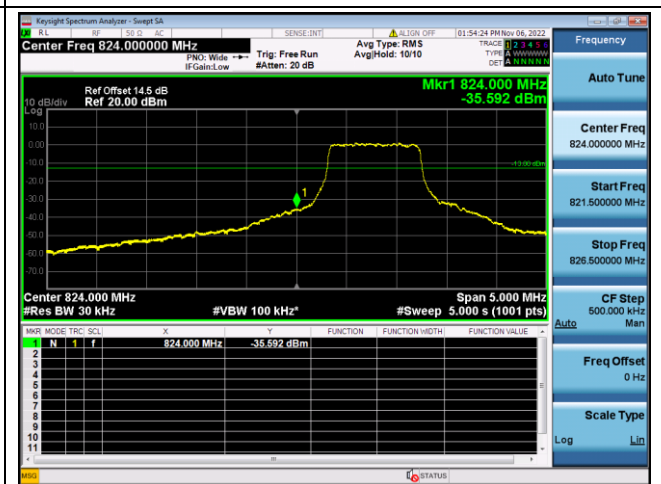

16QAM High channel-6 RB offset 0

LTE FDD Band 5, Nominal Bandwidth: 3MHz

QPSK Low channel-1 RB offset 0

16QAM Low channel-1 RB offset 0

QPSK Low channel-6 RB offset 0

16QAM Low channel-6 RB offset 0

QPSK High channel-1 RB offset max

16QAM High channel-1 RB offset max

QPSK High channel-6 RB offset 0

16QAM High channel-6 RB offset 0

LTE FDD Band 5, Nominal Bandwidth: 5MHz

QPSK Low channel-1 RB offset 0

16QAM Low channel-1 RB offset 0

QPSK Low channel-6 RB offset 0