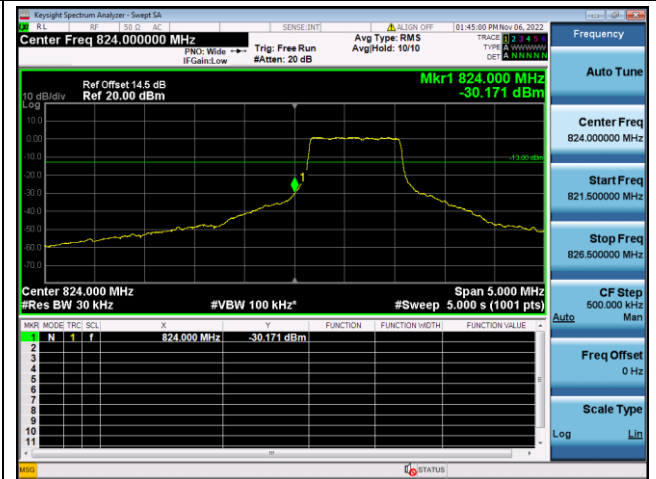

16QAM Low channel-6 RB offset 0

QPSK High channel-1 RB offset max

16QAM High channel-1 RB offset max

QPSK High channel-6 RB offset 0

16QAM High channel-6 RB offset 0

LTE FDD Band 5, Nominal Bandwidth: 1.4MHz

QPSK Low channel-1 RB offset 0

16QAM Low channel-1 RB offset 0

QPSK Low channel-6 RB offset 0

16QAM Low channel-6 RB offset 0

QPSK High channel-1 RB offset max

16QAM High channel-1 RB offset max

QPSK High channel-6 RB offset 0

16QAM High channel-6 RB offset 0

LTE FDD Band 5, Nominal Bandwidth: 3MHz

QPSK Low channel-1 RB offset 0

16QAM Low channel-1 RB offset 0

QPSK Low channel-6 RB offset 0

16QAM Low channel-6 RB offset 0

QPSK High channel-1 RB offset max