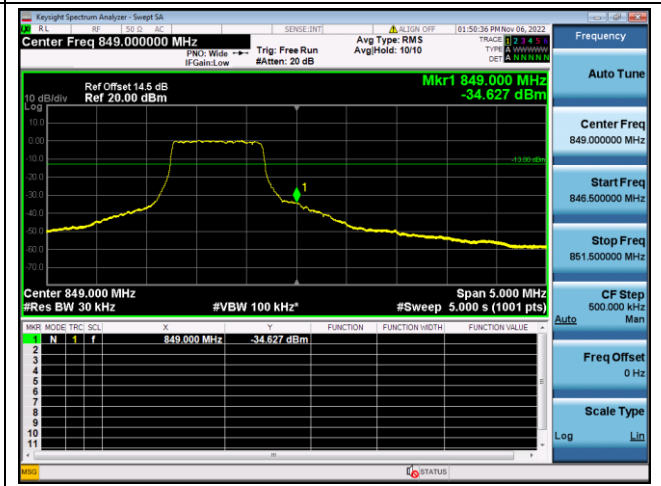

QPSK Low channel-1 RB offset 0

16QAM Low channel-1 RB offset 0

QPSK Low channel-6 RB offset 0

16QAM Low channel-6 RB offset 0

QPSK High channel-1 RB offset max

16QAM High channel-1 RB offset max

QPSK High channel-6 RB offset 0

16QAM High channel-6 RB offset 0

LTE FDD Band 5, Nominal Bandwidth: 3MHz

QPSK Low channel-1 RB offset 0

16QAM Low channel-1 RB offset 0

QPSK Low channel-6 RB offset 0

16QAM Low channel-6 RB offset 0

QPSK High channel-1 RB offset max