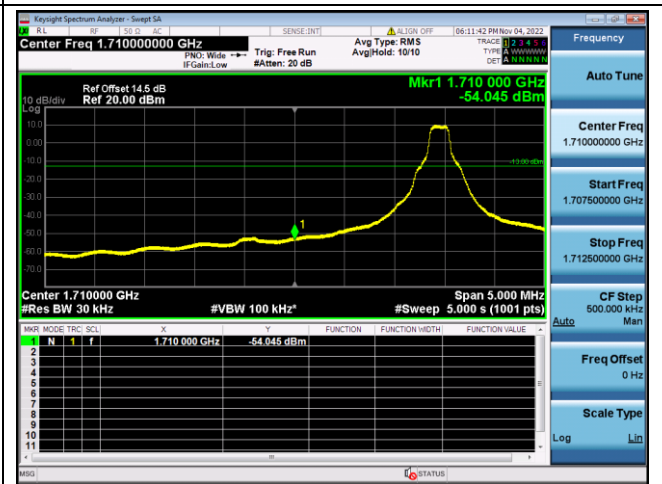

16QAM High channel-1 RB offset max

QPSK High channel-6 RB offset 0

16QAM High channel-6 RB offset 0

LTE FDD Band 4, Nominal Bandwidth: 20MHz

QPSK Low channel-1 RB offset 0

16QAM Low channel-1 RB offset 0

QPSK Low channel-6 RB offset 0

16QAM Low channel-6 RB offset 0

QPSK High channel-1 RB offset max

16QAM High channel-1 RB offset max

QPSK High channel-6 RB offset 0

16QAM High channel-6 RB offset 0

LTE FDD Band 5, Nominal Bandwidth: 1.4MHz