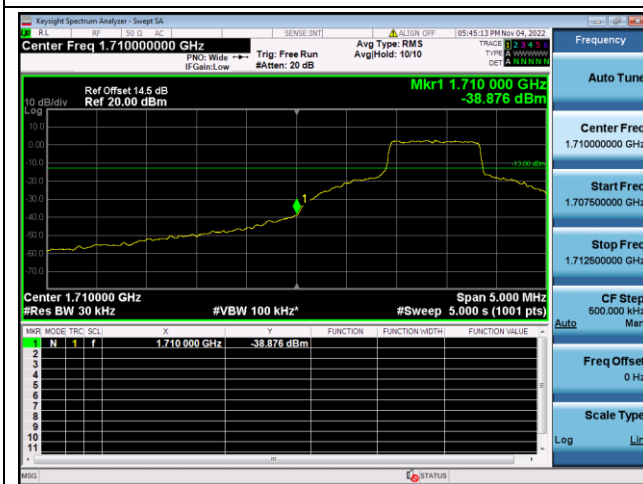

16QAM High channel-6 RB offset 0

LTE FDD Band 4, Nominal Bandwidth: 15MHz

QPSK Low channel-1 RB offset 0

16QAM Low channel-1 RB offset 0

QPSK Low channel-6 RB offset 0

16QAM Low channel-6 RB offset 0

QPSK High channel-1 RB offset max

16QAM High channel-1 RB offset max

QPSK High channel-6 RB offset 0

16QAM High channel-6 RB offset 0

LTE FDD Band 4, Nominal Bandwidth: 20MHz

QPSK Low channel-1 RB offset 0

16QAM Low channel-1 RB offset 0

QPSK Low channel-6 RB offset 0

16QAM Low channel-6 RB offset 0

QPSK High channel-1 RB offset max

16QAM High channel-1 RB offset max

QPSK High channel-6 RB offset 0

16QAM High channel-6 RB offset 0

LTE FDD Band 5, Nominal Bandwidth: 1.4MHz