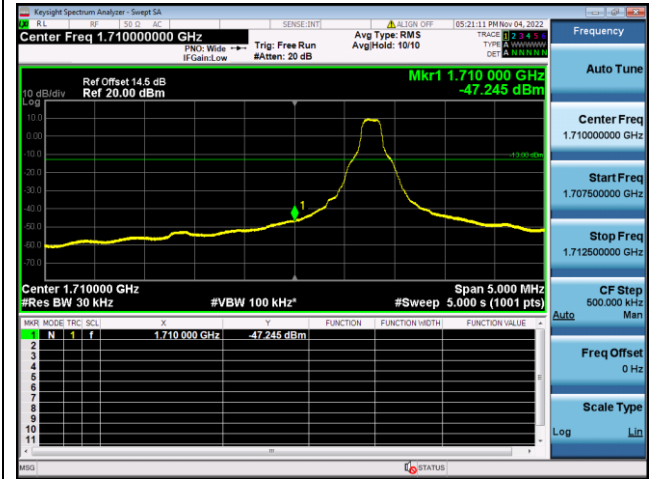

QPSK High channel-1 RB offset max

16QAM High channel-1 RB offset max

QPSK High channel-6 RB offset 0

16QAM High channel-6 RB offset 0

LTE FDD Band 4, Nominal Bandwidth: 5MHz

QPSK Low channel-1 RB offset 0

16QAM Low channel-1 RB offset 0

QPSK Low channel-6 RB offset 0

16QAM Low channel-6 RB offset 0

QPSK High channel-1 RB offset max

16QAM High channel-1 RB offset max

QPSK High channel-6 RB offset 0

16QAM High channel-6 RB offset 0

LTE FDD Band 4, Nominal Bandwidth: 10MHz

QPSK Low channel-1 RB offset 0

16QAM Low channel-1 RB offset 0

QPSK Low channel-6 RB offset 0

16QAM Low channel-6 RB offset 0

QPSK High channel-1 RB offset max

16QAM High channel-1 RB offset max

QPSK High channel-6 RB offset 0

16QAM High channel-6 RB offset 0

LTE FDD Band 4, Nominal Bandwidth: 15MHz

QPSK Low channel-1 RB offset 0

16QAM Low channel-1 RB offset 0

QPSK Low channel-6 RB offset 0

16QAM Low channel-6 RB offset 0

QPSK High channel-1 RB offset max