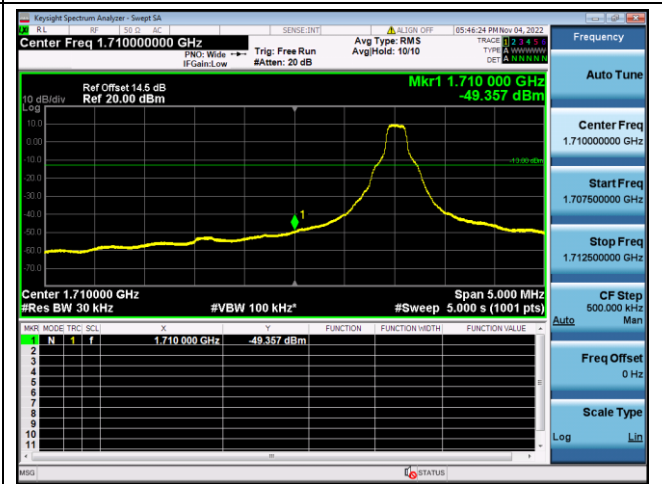

16QAM High channel-6 RB offset 0

LTE FDD Band 4, Nominal Bandwidth: 15MHz

QPSK Low channel-1 RB offset 0

16QAM Low channel-1 RB offset 0

QPSK Low channel-6 RB offset 0

16QAM Low channel-6 RB offset 0

QPSK High channel-1 RB offset max

16QAM High channel-1 RB offset max

QPSK High channel-6 RB offset 0

16QAM High channel-6 RB offset 0

LTE FDD Band 4, Nominal Bandwidth: 20MHz

QPSK Low channel-1 RB offset 0

16QAM Low channel-1 RB offset 0

QPSK Low channel-6 RB offset 0

16QAM Low channel-6 RB offset 0

QPSK High channel-1 RB offset max

16QAM High channel-1 RB offset max

QPSK High channel-6 RB offset 0

16QAM High channel-6 RB offset 0

LTE FDD Band 5, Nominal Bandwidth: 1.4MHz