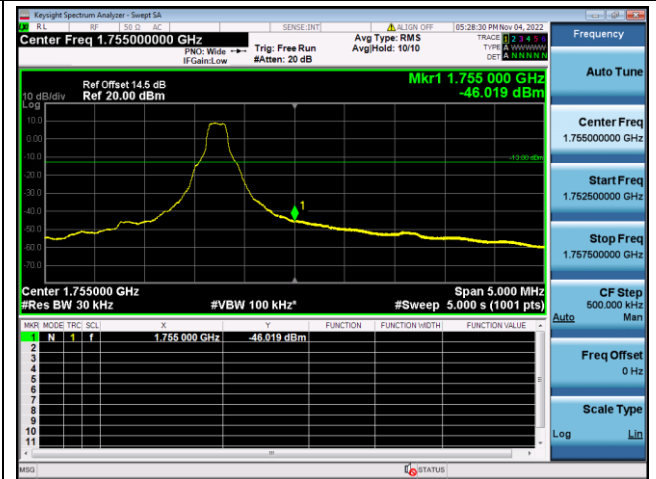

QPSK Low channel-6 RB offset 0

16QAM Low channel-6 RB offset 0

QPSK High channel-1 RB offset max

16QAM High channel-1 RB offset max

QPSK High channel-6 RB offset 0

16QAM High channel-6 RB offset 0

LTE FDD Band 4, Nominal Bandwidth: 10MHz

QPSK Low channel-1 RB offset 0

16QAM Low channel-1 RB offset 0

QPSK Low channel-6 RB offset 0

16QAM Low channel-6 RB offset 0

QPSK High channel-1 RB offset max

16QAM High channel-1 RB offset max

QPSK High channel-6 RB offset 0

16QAM High channel-6 RB offset 0

LTE FDD Band 4, Nominal Bandwidth: 15MHz

QPSK Low channel-1 RB offset 0

16QAM Low channel-1 RB offset 0

QPSK Low channel-6 RB offset 0

16QAM Low channel-6 RB offset 0

QPSK High channel-1 RB offset max