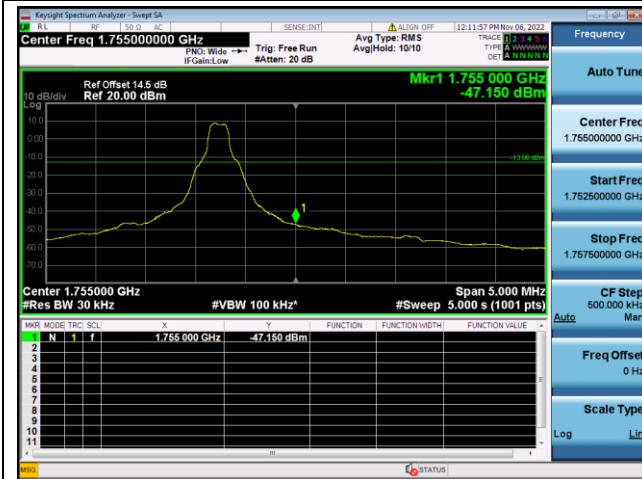

QPSK Low channel-6 RB offset 0

16QAM Low channel-6 RB offset 0

QPSK High channel-1 RB offset max

16QAM High channel-1 RB offset max

QPSK High channel-6 RB offset 0

16QAM High channel-6 RB offset 0

LTE FDD Band 4, Nominal Bandwidth: 10MHz

QPSK Low channel-1 RB offset 0

16QAM Low channel-1 RB offset 0

QPSK Low channel-6 RB offset 0

16QAM Low channel-6 RB offset 0

QPSK High channel-1 RB offset max

16QAM High channel-1 RB offset max

QPSK High channel-6 RB offset 0

16QAM High channel-6 RB offset 0

LTE FDD Band 4, Nominal Bandwidth: 15MHz

QPSK Low channel-1 RB offset 0

16QAM Low channel-1 RB offset 0

QPSK Low channel-6 RB offset 0

16QAM Low channel-6 RB offset 0

QPSK High channel-1 RB offset max

16QAM High channel-1 RB offset max

QPSK High channel-6 RB offset 0

16QAM High channel-6 RB offset 0

LTE FDD Band 4, Nominal Bandwidth: 20MHz

QPSK Low channel-1 RB offset 0

16QAM Low channel-1 RB offset 0

QPSK Low channel-6 RB offset 0