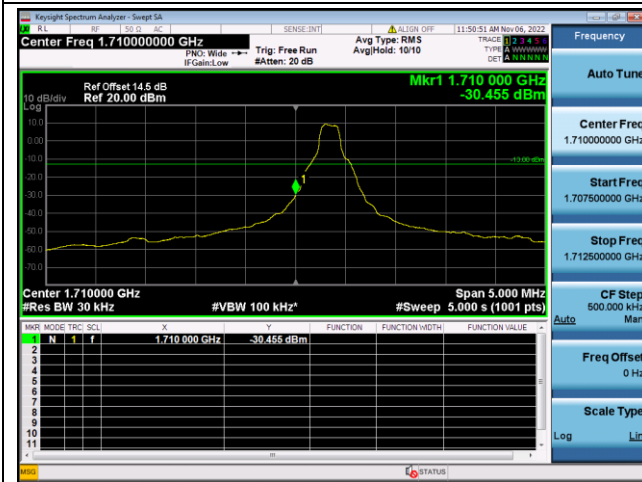

QPSK High channel-1 RB offset max

16QAM High channel-1 RB offset max

QPSK High channel-6 RB offset 0

16QAM High channel-6 RB offset 0

LTE FDD Band 4, Nominal Bandwidth: 5MHz

QPSK Low channel-1 RB offset 0

16QAM Low channel-1 RB offset 0

QPSK Low channel-6 RB offset 0

16QAM Low channel-6 RB offset 0

QPSK High channel-1 RB offset max

16QAM High channel-1 RB offset max

QPSK High channel-6 RB offset 0

16QAM High channel-6 RB offset 0

LTE FDD Band 4, Nominal Bandwidth: 10MHz