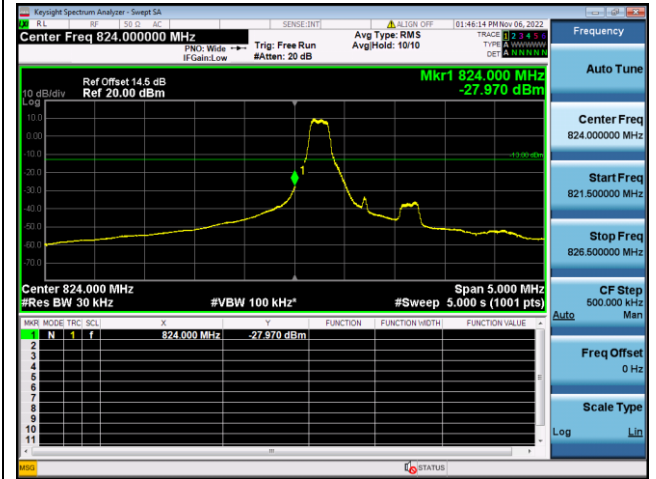

16QAM Low channel-1 RB offset 0