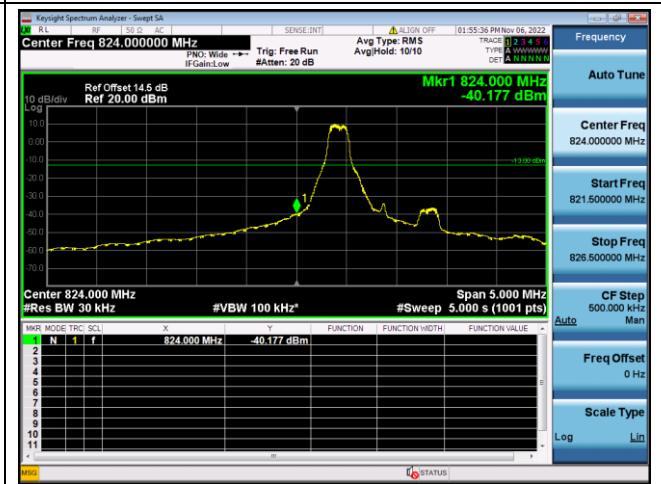

16QAM High channel-6 RB offset 0

LTE FDD Band 5, Nominal Bandwidth: 3MHz

QPSK Low channel-1 RB offset 0

16QAM Low channel-1 RB offset 0

QPSK Low channel-6 RB offset 0

16QAM Low channel-6 RB offset 0

QPSK High channel-1 RB offset max