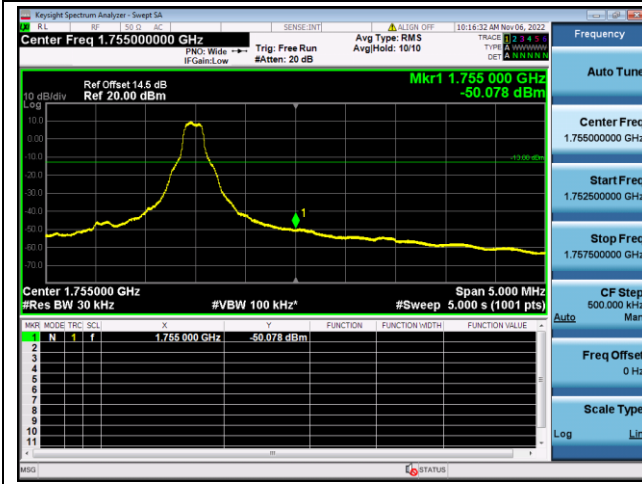

16QAM High channel-6 RB offset 0

LTE FDD Band 4, Nominal Bandwidth: 15MHz

QPSK Low channel-1 RB offset 0

16QAM Low channel-1 RB offset 0

QPSK Low channel-6 RB offset 0

16QAM Low channel-6 RB offset 0

QPSK High channel-1 RB offset max

16QAM High channel-1 RB offset max

QPSK High channel-6 RB offset 0

16QAM High channel-6 RB offset 0

LTE FDD Band 4, Nominal Bandwidth: 20MHz

QPSK Low channel-1 RB offset 0

16QAM Low channel-1 RB offset 0

QPSK Low channel-6 RB offset 0

16QAM Low channel-6 RB offset 0

QPSK High channel-1 RB offset max

16QAM High channel-1 RB offset max

QPSK High channel-6 RB offset 0

16QAM High channel-6 RB offset 0

LTE FDD Band 5, Nominal Bandwidth: 1.4MHz