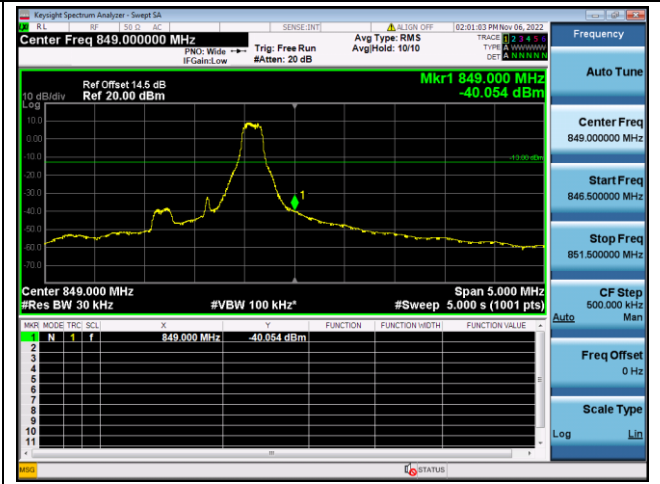

16QAM High channel-1 RB offset max