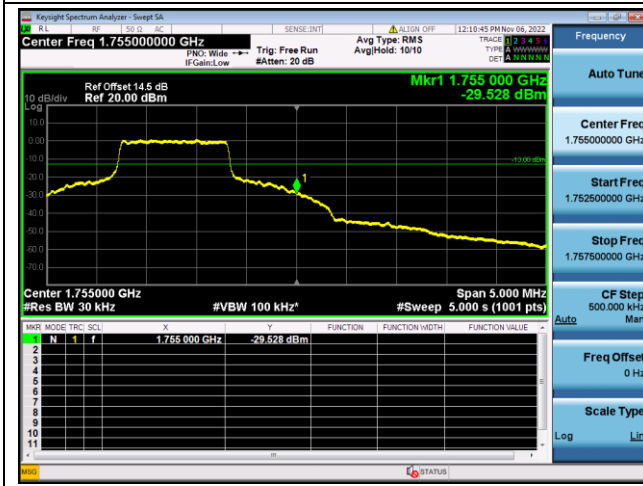

QPSK Low channel-6 RB offset 0

16QAM Low channel-6 RB offset 0

QPSK High channel-1 RB offset max

16QAM High channel-1 RB offset max

QPSK High channel-6 RB offset 0

16QAM High channel-6 RB offset 0

LTE FDD Band 4, Nominal Bandwidth: 10MHz

QPSK Low channel-1 RB offset 0

16QAM Low channel-1 RB offset 0

QPSK Low channel-6 RB offset 0

16QAM Low channel-6 RB offset 0

QPSK High channel-1 RB offset max

16QAM High channel-1 RB offset max

QPSK High channel-6 RB offset 0

16QAM High channel-6 RB offset 0

LTE FDD Band 4, Nominal Bandwidth: 15MHz

QPSK Low channel-1 RB offset 0

16QAM Low channel-1 RB offset 0

QPSK Low channel-6 RB offset 0

16QAM Low channel-6 RB offset 0

QPSK High channel-1 RB offset max

16QAM High channel-1 RB offset max

QPSK High channel-6 RB offset 0

16QAM High channel-6 RB offset 0

LTE FDD Band 4, Nominal Bandwidth: 20MHz

QPSK Low channel-1 RB offset 0

16QAM Low channel-1 RB offset 0

QPSK Low channel-6 RB offset 0