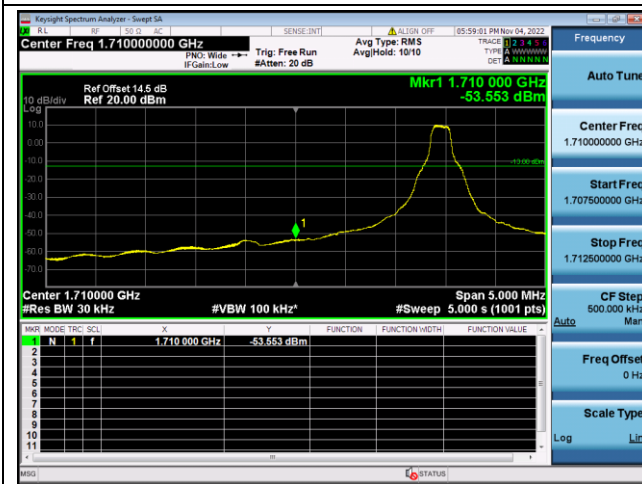

16QAM High channel-6 RB offset 0

LTE FDD Band 4, Nominal Bandwidth: 15MHz

QPSK Low channel-1 RB offset 0

16QAM Low channel-1 RB offset 0

QPSK Low channel-6 RB offset 0

16QAM Low channel-6 RB offset 0

QPSK High channel-1 RB offset max

16QAM High channel-1 RB offset max

QPSK High channel-6 RB offset 0

16QAM High channel-6 RB offset 0

LTE FDD Band 4, Nominal Bandwidth: 20MHz

QPSK Low channel-1 RB offset 0

16QAM Low channel-1 RB offset 0

QPSK Low channel-6 RB offset 0

16QAM Low channel-6 RB offset 0

QPSK High channel-1 RB offset max

16QAM High channel-1 RB offset max

QPSK High channel-6 RB offset 0

16QAM High channel-6 RB offset 0

LTE FDD Band 5, Nominal Bandwidth: 1.4MHz