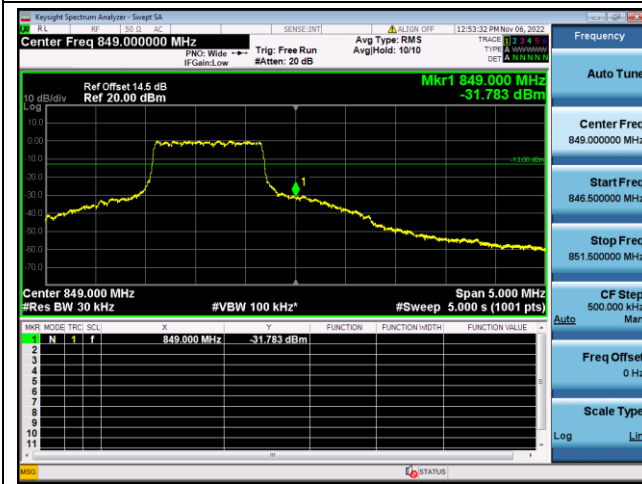

16QAM High channel-6 RB offset 0

LTE FDD Band 5, Nominal Bandwidth: 3MHz

QPSK Low channel-1 RB offset 0

16QAM Low channel-1 RB offset 0

QPSK Low channel-6 RB offset 0

16QAM Low channel-6 RB offset 0

QPSK High channel-1 RB offset max

16QAM High channel-1 RB offset max

QPSK High channel-6 RB offset 0

16QAM High channel-6 RB offset 0

LTE FDD Band 5, Nominal Bandwidth: 5MHz

QPSK Low channel-1 RB offset 0

16QAM Low channel-1 RB offset 0

QPSK Low channel-6 RB offset 0