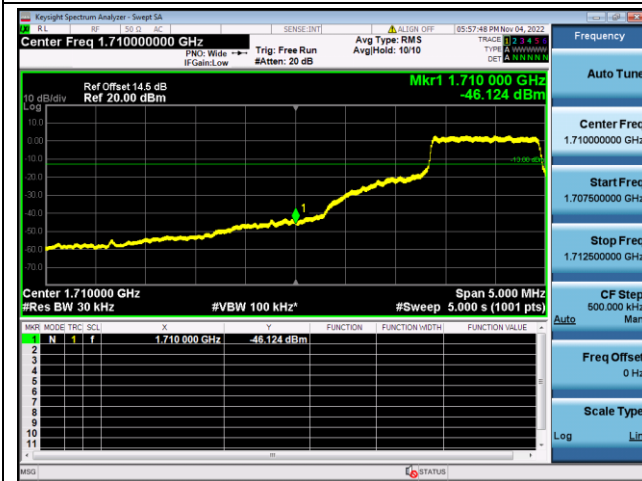

16QAM High channel-6 RB offset 0

LTE FDD Band 4, Nominal Bandwidth: 15MHz

QPSK Low channel-1 RB offset 0

16QAM Low channel-1 RB offset 0

QPSK Low channel-6 RB offset 0

16QAM Low channel-6 RB offset 0

QPSK High channel-1 RB offset max

16QAM High channel-1 RB offset max

QPSK High channel-6 RB offset 0

16QAM High channel-6 RB offset 0

LTE FDD Band 4, Nominal Bandwidth: 20MHz

QPSK Low channel-1 RB offset 0

16QAM Low channel-1 RB offset 0

QPSK Low channel-6 RB offset 0

16QAM Low channel-6 RB offset 0

QPSK High channel-1 RB offset max

16QAM High channel-1 RB offset max

QPSK High channel-6 RB offset 0

16QAM High channel-6 RB offset 0

LTE FDD Band 5, Nominal Bandwidth: 1.4MHz