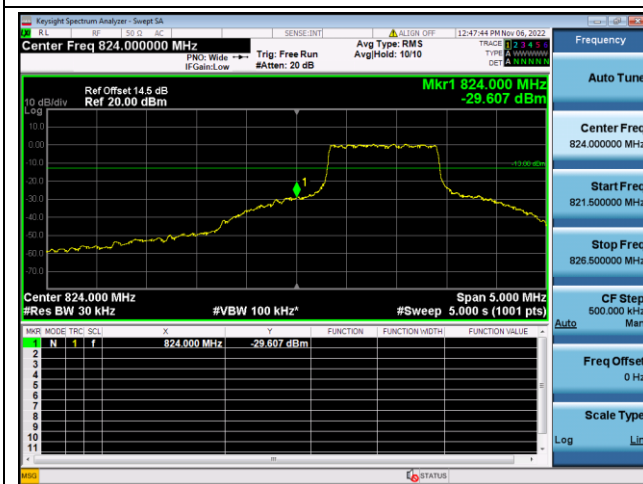

16QAM High channel-6 RB offset 0

LTE FDD Band 5, Nominal Bandwidth: 3MHz

QPSK Low channel-1 RB offset 0

16QAM Low channel-1 RB offset 0

QPSK Low channel-6 RB offset 0

16QAM Low channel-6 RB offset 0

QPSK High channel-1 RB offset max

16QAM High channel-1 RB offset max

QPSK High channel-6 RB offset 0

16QAM High channel-6 RB offset 0

LTE FDD Band 5, Nominal Bandwidth: 5MHz

QPSK Low channel-1 RB offset 0

16QAM Low channel-1 RB offset 0

QPSK Low channel-6 RB offset 0