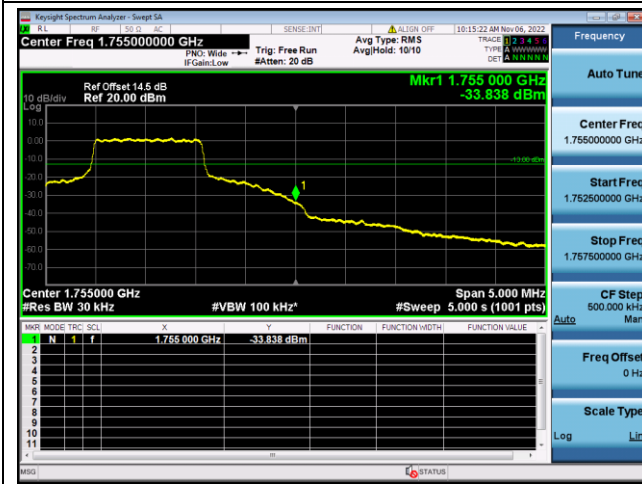

16QAM High channel-6 RB offset 0

LTE FDD Band 4, Nominal Bandwidth: 15MHz

QPSK Low channel-1 RB offset 0

16QAM Low channel-1 RB offset 0

QPSK Low channel-6 RB offset 0

16QAM Low channel-6 RB offset 0

QPSK High channel-1 RB offset max

16QAM High channel-1 RB offset max

QPSK High channel-6 RB offset 0

16QAM High channel-6 RB offset 0

LTE FDD Band 4, Nominal Bandwidth: 20MHz

QPSK Low channel-1 RB offset 0

16QAM Low channel-1 RB offset 0

QPSK Low channel-6 RB offset 0

16QAM Low channel-6 RB offset 0

QPSK High channel-1 RB offset max

16QAM High channel-1 RB offset max

QPSK High channel-6 RB offset 0

16QAM High channel-6 RB offset 0

LTE FDD Band 5, Nominal Bandwidth: 1.4MHz