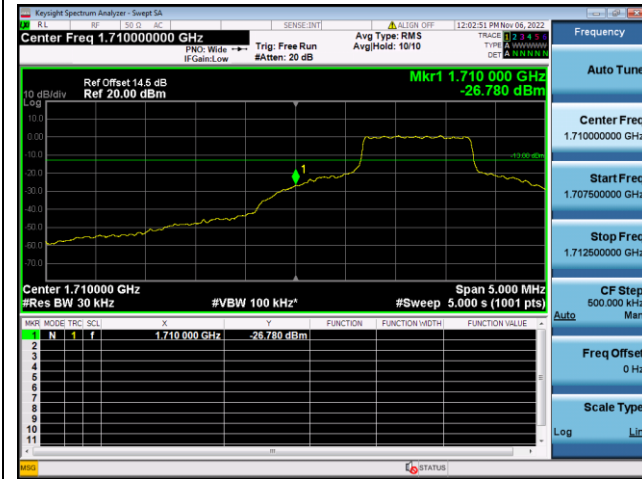

QPSK High channel-1 RB offset max

16QAM High channel-1 RB offset max

QPSK High channel-6 RB offset 0

16QAM High channel-6 RB offset 0

LTE FDD Band 4, Nominal Bandwidth: 5MHz

QPSK Low channel-1 RB offset 0

16QAM Low channel-1 RB offset 0

QPSK Low channel-6 RB offset 0

16QAM Low channel-6 RB offset 0

QPSK High channel-1 RB offset max

16QAM High channel-1 RB offset max

QPSK High channel-6 RB offset 0

16QAM High channel-6 RB offset 0

LTE FDD Band 4, Nominal Bandwidth: 10MHz

QPSK Low channel-1 RB offset 0

16QAM Low channel-1 RB offset 0

QPSK Low channel-6 RB offset 0

16QAM Low channel-6 RB offset 0

QPSK High channel-1 RB offset max

16QAM High channel-1 RB offset max

QPSK High channel-6 RB offset 0

16QAM High channel-6 RB offset 0

LTE FDD Band 4, Nominal Bandwidth: 15MHz

QPSK Low channel-1 RB offset 0

16QAM Low channel-1 RB offset 0

QPSK Low channel-6 RB offset 0

16QAM Low channel-6 RB offset 0

QPSK High channel-1 RB offset max