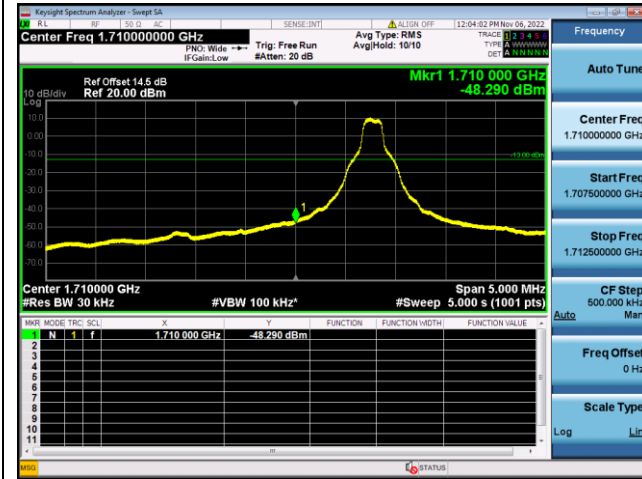

QPSK High channel-1 RB offset max

16QAM High channel-1 RB offset max

QPSK High channel-6 RB offset 0

16QAM High channel-6 RB offset 0

LTE FDD Band 4, Nominal Bandwidth: 5MHz

QPSK Low channel-1 RB offset 0

16QAM Low channel-1 RB offset 0

QPSK Low channel-6 RB offset 0

16QAM Low channel-6 RB offset 0

QPSK High channel-1 RB offset max

16QAM High channel-1 RB offset max

QPSK High channel-6 RB offset 0

16QAM High channel-6 RB offset 0

LTE FDD Band 4, Nominal Bandwidth: 10MHz

QPSK Low channel-1 RB offset 0

16QAM Low channel-1 RB offset 0

QPSK Low channel-6 RB offset 0

16QAM Low channel-6 RB offset 0

QPSK High channel-1 RB offset max

16QAM High channel-1 RB offset max

QPSK High channel-6 RB offset 0

16QAM High channel-6 RB offset 0

LTE FDD Band 4, Nominal Bandwidth: 15MHz

QPSK Low channel-1 RB offset 0

16QAM Low channel-1 RB offset 0

QPSK Low channel-6 RB offset 0

16QAM Low channel-6 RB offset 0

QPSK High channel-1 RB offset max