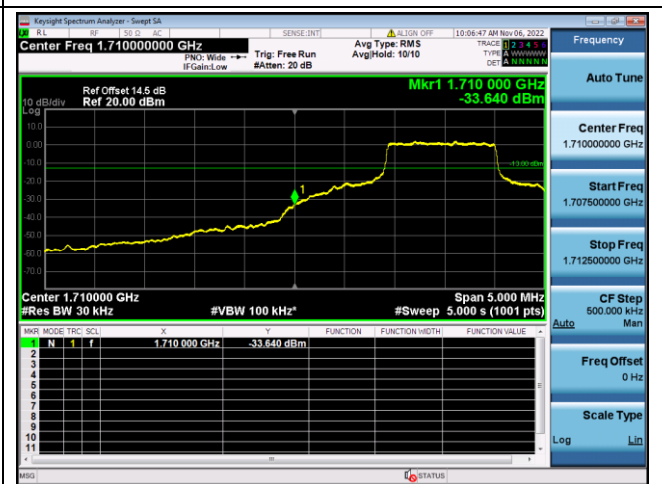

16QAM High channel-6 RB offset 0

LTE FDD Band 4, Nominal Bandwidth: 15MHz

QPSK Low channel-1 RB offset 0

16QAM Low channel-1 RB offset 0

QPSK Low channel-6 RB offset 0

16QAM Low channel-6 RB offset 0

QPSK High channel-1 RB offset max

16QAM High channel-1 RB offset max

QPSK High channel-6 RB offset 0

16QAM High channel-6 RB offset 0

LTE FDD Band 4, Nominal Bandwidth: 20MHz

QPSK Low channel-1 RB offset 0

16QAM Low channel-1 RB offset 0

QPSK Low channel-6 RB offset 0

16QAM Low channel-6 RB offset 0

QPSK High channel-1 RB offset max

16QAM High channel-1 RB offset max

QPSK High channel-6 RB offset 0

16QAM High channel-6 RB offset 0

LTE FDD Band 5, Nominal Bandwidth: 1.4MHz