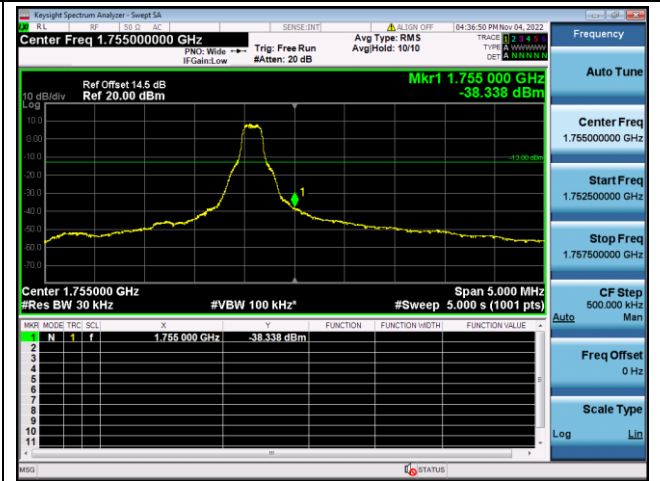

QPSK High channel-1 RB offset max

16QAM High channel-1 RB offset max

QPSK High channel-6 RB offset 0

16QAM High channel-6 RB offset 0

LTE FDD Band 4, Nominal Bandwidth: 5MHz

QPSK Low channel-1 RB offset 0

16QAM Low channel-1 RB offset 0

QPSK Low channel-6 RB offset 0

16QAM Low channel-6 RB offset 0

QPSK High channel-1 RB offset max

16QAM High channel-1 RB offset max

QPSK High channel-6 RB offset 0

16QAM High channel-6 RB offset 0

LTE FDD Band 4, Nominal Bandwidth: 10MHz