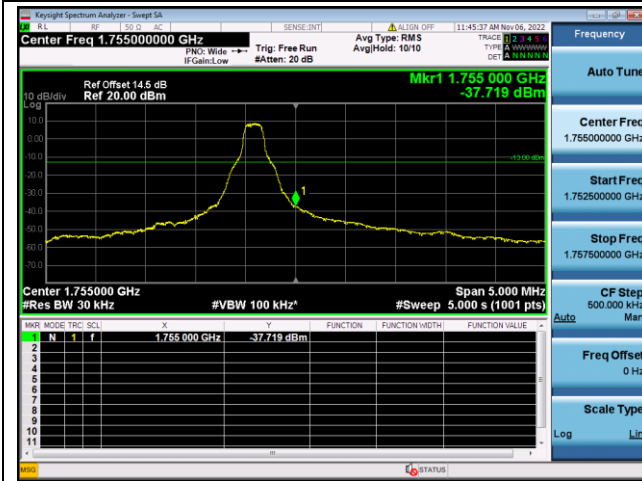

QPSK High channel-1 RB offset max

16QAM High channel-1 RB offset max

QPSK High channel-6 RB offset 0

16QAM High channel-6 RB offset 0

LTE FDD Band 4, Nominal Bandwidth: 5MHz

QPSK Low channel-1 RB offset 0

16QAM Low channel-1 RB offset 0

QPSK Low channel-6 RB offset 0

16QAM Low channel-6 RB offset 0

QPSK High channel-1 RB offset max

16QAM High channel-1 RB offset max

QPSK High channel-6 RB offset 0

16QAM High channel-6 RB offset 0

LTE FDD Band 4, Nominal Bandwidth: 10MHz