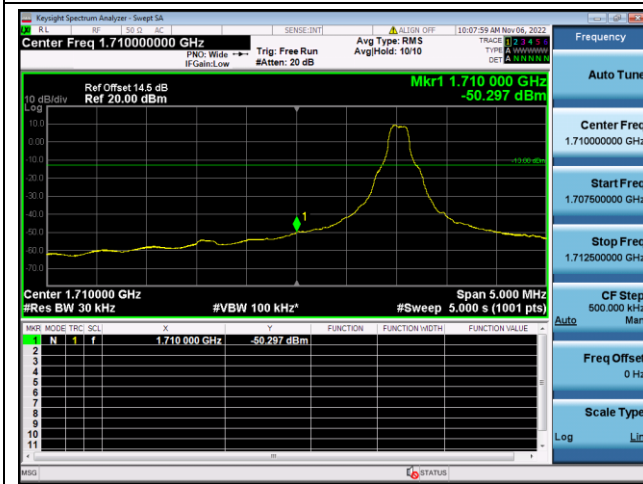

QPSK Low channel-6 RB offset 0

16QAM Low channel-6 RB offset 0

QPSK High channel-1 RB offset max

16QAM High channel-1 RB offset max

QPSK High channel-6 RB offset 0

16QAM High channel-6 RB offset 0

LTE FDD Band 4, Nominal Bandwidth: 10MHz

QPSK Low channel-1 RB offset 0

16QAM Low channel-1 RB offset 0

QPSK Low channel-6 RB offset 0

16QAM Low channel-6 RB offset 0

QPSK High channel-1 RB offset max

16QAM High channel-1 RB offset max

QPSK High channel-6 RB offset 0

16QAM High channel-6 RB offset 0

LTE FDD Band 4, Nominal Bandwidth: 15MHz

QPSK Low channel-1 RB offset 0

16QAM Low channel-1 RB offset 0

QPSK Low channel-6 RB offset 0

16QAM Low channel-6 RB offset 0

QPSK High channel-1 RB offset max

16QAM High channel-1 RB offset max

QPSK High channel-6 RB offset 0

16QAM High channel-6 RB offset 0

LTE FDD Band 4, Nominal Bandwidth: 20MHz

QPSK Low channel-1 RB offset 0

16QAM Low channel-1 RB offset 0

QPSK Low channel-6 RB offset 0