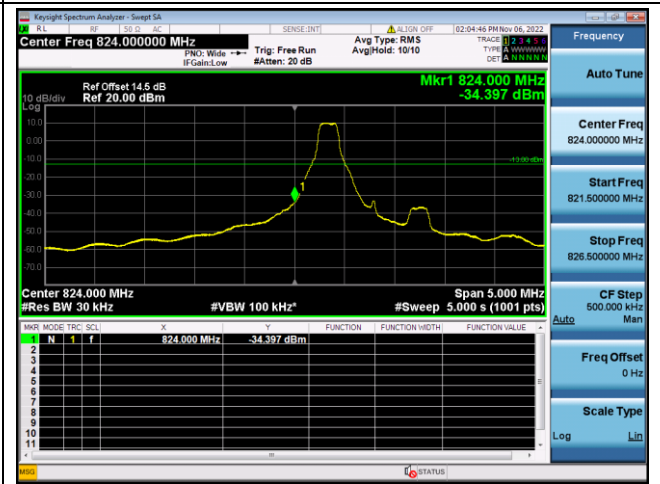

16QAM High channel-1 RB offset max

QPSK High channel-6 RB offset 0

16QAM High channel-6 RB offset 0

LTE FDD Band 5, Nominal Bandwidth: 5MHz

QPSK Low channel-1 RB offset 0

16QAM Low channel-1 RB offset 0

QPSK Low channel-6 RB offset 0