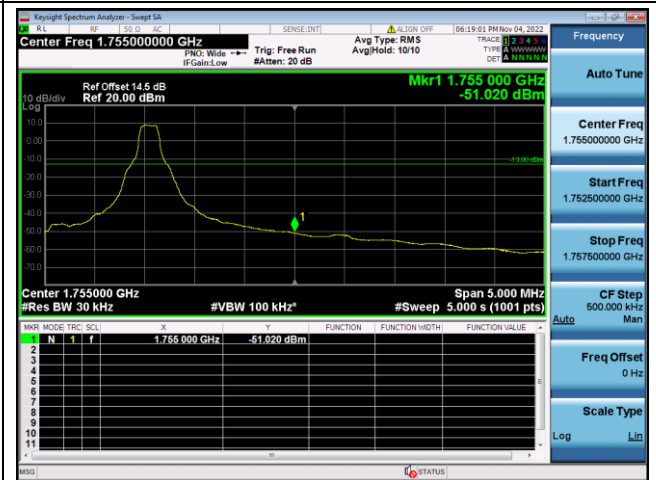

16QAM High channel-6 RB offset 0

LTE FDD Band 4, Nominal Bandwidth: 15MHz

QPSK Low channel-1 RB offset 0

16QAM Low channel-1 RB offset 0

QPSK Low channel-6 RB offset 0

16QAM Low channel-6 RB offset 0

QPSK High channel-1 RB offset max

16QAM High channel-1 RB offset max

QPSK High channel-6 RB offset 0

16QAM High channel-6 RB offset 0

LTE FDD Band 4, Nominal Bandwidth: 20MHz

QPSK Low channel-1 RB offset 0

16QAM Low channel-1 RB offset 0

QPSK Low channel-6 RB offset 0

16QAM Low channel-6 RB offset 0

QPSK High channel-1 RB offset max

16QAM High channel-1 RB offset max

QPSK High channel-6 RB offset 0

16QAM High channel-6 RB offset 0

LTE FDD Band 5, Nominal Bandwidth: 1.4MHz