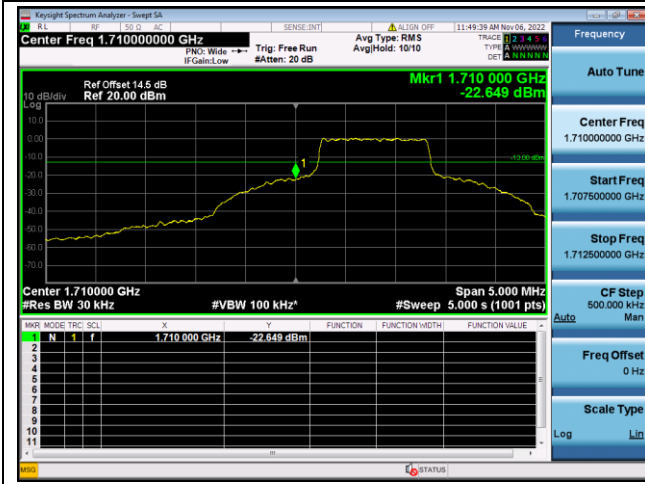

QPSK High channel-1 RB offset max

16QAM High channel-1 RB offset max

QPSK High channel-6 RB offset 0

16QAM High channel-6 RB offset 0

LTE FDD Band 4, Nominal Bandwidth: 5MHz

QPSK Low channel-1 RB offset 0

16QAM Low channel-1 RB offset 0

QPSK Low channel-6 RB offset 0

16QAM Low channel-6 RB offset 0

QPSK High channel-1 RB offset max

16QAM High channel-1 RB offset max

QPSK High channel-6 RB offset 0

16QAM High channel-6 RB offset 0

LTE FDD Band 4, Nominal Bandwidth: 10MHz