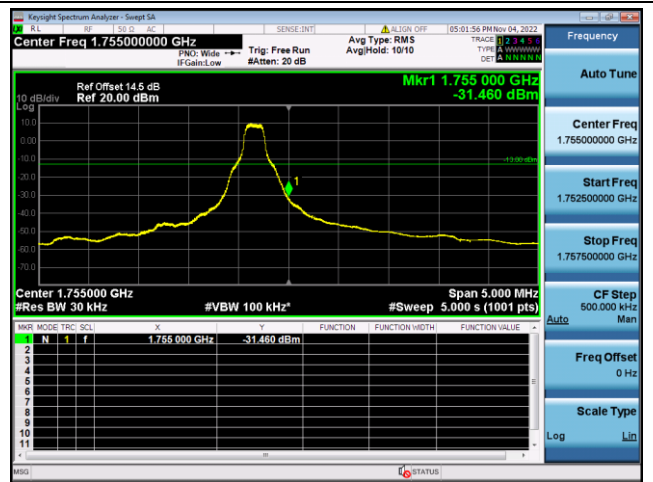

QPSK High channel-1 RB offset max

16QAM High channel-1 RB offset max

QPSK High channel-6 RB offset 0

16QAM High channel-6 RB offset 0

LTE FDD Band 4, Nominal Bandwidth: 5MHz

QPSK Low channel-1 RB offset 0

16QAM Low channel-1 RB offset 0

QPSK Low channel-6 RB offset 0

16QAM Low channel-6 RB offset 0

QPSK High channel-1 RB offset max

16QAM High channel-1 RB offset max

QPSK High channel-6 RB offset 0

16QAM High channel-6 RB offset 0

LTE FDD Band 4, Nominal Bandwidth: 10MHz

16QAM High channel-6 RB offset 0

LTE FDD Band 4, Nominal Bandwidth: 15MHz

QPSK Low channel-1 RB offset 0

16QAM Low channel-1 RB offset 0

QPSK Low channel-6 RB offset 0

16QAM Low channel-6 RB offset 0

QPSK High channel-1 RB offset max