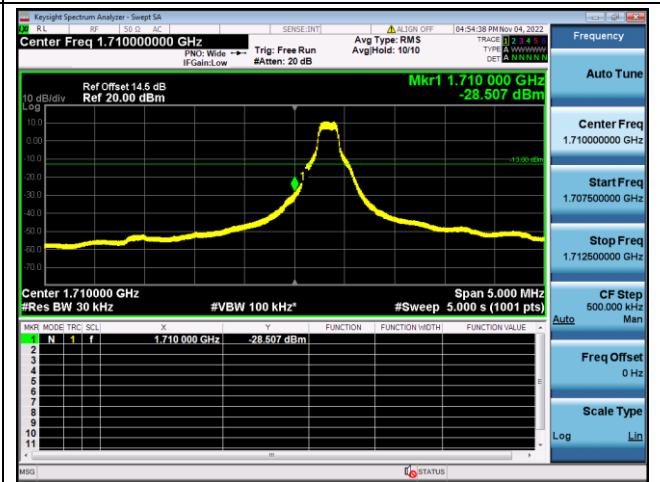

QPSK High channel-1 RB offset max

16QAM High channel-1 RB offset max

QPSK High channel-6 RB offset 0

16QAM High channel-6 RB offset 0

LTE FDD Band 4, Nominal Bandwidth: 5MHz

QPSK Low channel-1 RB offset 0

16QAM Low channel-1 RB offset 0

QPSK Low channel-6 RB offset 0

16QAM Low channel-6 RB offset 0

QPSK High channel-1 RB offset max

16QAM High channel-1 RB offset max

QPSK High channel-6 RB offset 0

16QAM High channel-6 RB offset 0

LTE FDD Band 4, Nominal Bandwidth: 10MHz