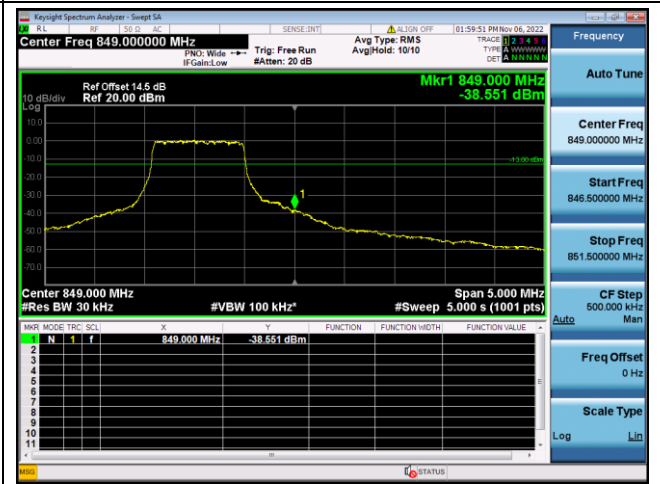

16QAM High channel-6 RB offset 0

LTE FDD Band 5, Nominal Bandwidth: 3MHz

QPSK Low channel-1 RB offset 0

16QAM Low channel-1 RB offset 0

QPSK Low channel-6 RB offset 0

16QAM Low channel-6 RB offset 0

QPSK High channel-1 RB offset max

16QAM High channel-1 RB offset max

QPSK High channel-6 RB offset 0

16QAM High channel-6 RB offset 0

LTE FDD Band 5, Nominal Bandwidth: 5MHz

QPSK Low channel-1 RB offset 0

16QAM Low channel-1 RB offset 0

QPSK Low channel-6 RB offset 0