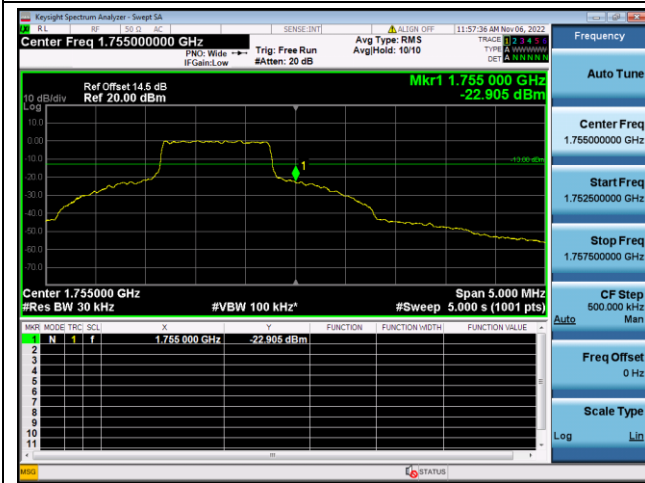

QPSK High channel-1 RB offset max

16QAM High channel-1 RB offset max

QPSK High channel-6 RB offset 0

16QAM High channel-6 RB offset 0

LTE FDD Band 4, Nominal Bandwidth: 5MHz

QPSK Low channel-1 RB offset 0

16QAM Low channel-1 RB offset 0

QPSK Low channel-6 RB offset 0

16QAM Low channel-6 RB offset 0

QPSK High channel-1 RB offset max

16QAM High channel-1 RB offset max

QPSK High channel-6 RB offset 0

16QAM High channel-6 RB offset 0

LTE FDD Band 4, Nominal Bandwidth: 10MHz

QPSK Low channel-1 RB offset 0

16QAM Low channel-1 RB offset 0

QPSK Low channel-6 RB offset 0

16QAM Low channel-6 RB offset 0

QPSK High channel-1 RB offset max

16QAM High channel-1 RB offset max

QPSK High channel-6 RB offset 0

16QAM High channel-6 RB offset 0

LTE FDD Band 4, Nominal Bandwidth: 15MHz

QPSK Low channel-1 RB offset 0

16QAM Low channel-1 RB offset 0

QPSK Low channel-6 RB offset 0

16QAM Low channel-6 RB offset 0

QPSK High channel-1 RB offset max