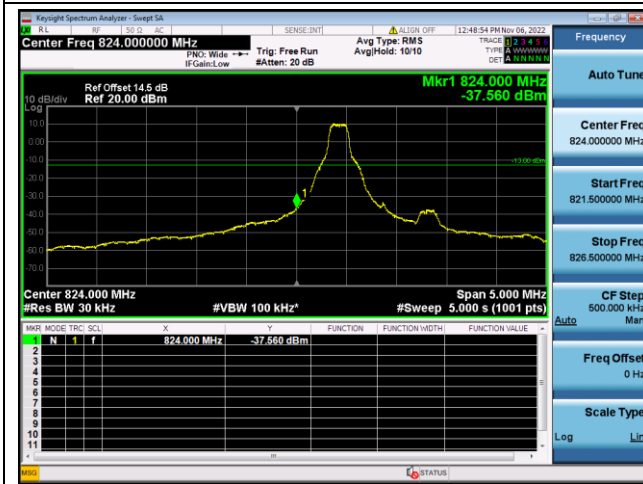

16QAM Low channel-6 RB offset 0

QPSK High channel-1 RB offset max

16QAM High channel-1 RB offset max

QPSK High channel-6 RB offset 0

16QAM High channel-6 RB offset 0

LTE FDD Band 5, Nominal Bandwidth: 1.4MHz

QPSK Low channel-1 RB offset 0

16QAM Low channel-1 RB offset 0

QPSK Low channel-6 RB offset 0

16QAM Low channel-6 RB offset 0

QPSK High channel-1 RB offset max

16QAM High channel-1 RB offset max

QPSK High channel-6 RB offset 0

16QAM High channel-6 RB offset 0

LTE FDD Band 5, Nominal Bandwidth: 3MHz

QPSK Low channel-1 RB offset 0

16QAM Low channel-1 RB offset 0

QPSK Low channel-6 RB offset 0

16QAM Low channel-6 RB offset 0

QPSK High channel-1 RB offset max