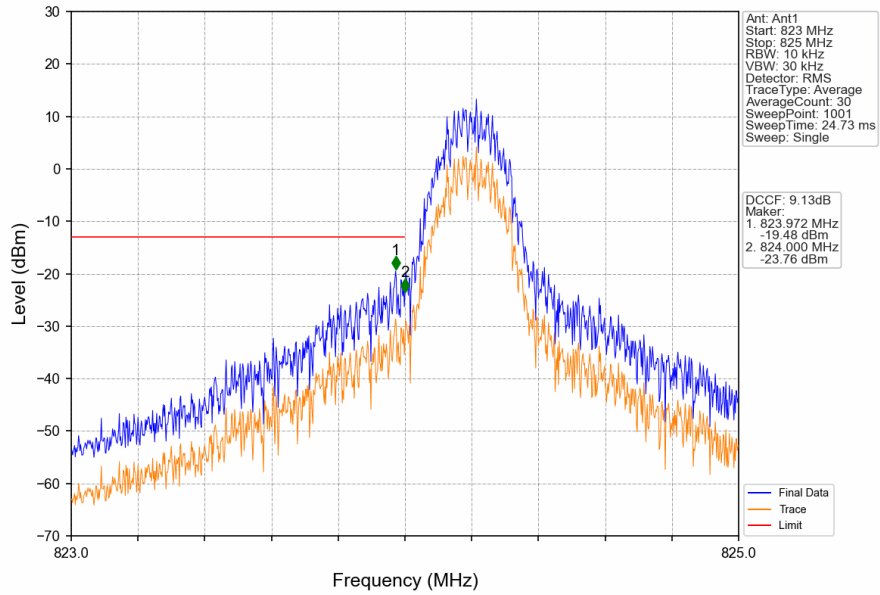

1. Spurious Emission

1.1 GSM850

1.1.1 Test Result

Band: GSM850						
ENV	Mode		Frequency (MHz)	Spurious Emission		Verdict
	Network	Subset		Result	Limit	
NTNV	GPRS	1 TX Slot	824.2	Refer To Test Graph		Pass
			836.6	Refer To Test Graph		Pass
			848.8	Refer To Test Graph		Pass
	EGPRS	1 TX Slot	824.2	Refer To Test Graph		Pass
			836.6	Refer To Test Graph		Pass
			848.8	Refer To Test Graph		Pass

1.1.2 Test Graph

GSM850_GPRS_MCH_836.6MHz_1 TX Slot_NTNV

GSM850_GPRS_HCH_848.8MHz_1 TX Slot_NTNV

GSM850_GPRS_HCH_848.8MHz_1 TX Slot_NTNV

GSM850_EGPRS_LCH_824.2MHz_1 TX Slot_NTNV

GSM850_EGPRS_LCH_824.2MHz_1 TX Slot_NTNV

GSM850_EGPRS_MCH_836.6MHz_1 TX Slot_NTNV

GSM850_EGPRS_HCH_848.8MHz_1 TX Slot_NTNV

GSM850_EGPRS_HCH_848.8MHz_1 TX Slot_NTNV

2. Spurious Emission

2.1 PCS1900

2.1.1 Test Result

Band: PCS1900						
ENV	Mode		Frequency (MHz)	Spurious Emission		Verdict
	Network	Subset		Result	Limit	
NTNV	GPRS	1 TX Slot	1850.2	Refer To Test Graph	Pass	
			1880	Refer To Test Graph	Pass	
			1909.8	Refer To Test Graph	Pass	
	EGPRS	1 TX Slot	1850.2	Refer To Test Graph	Pass	
			1880	Refer To Test Graph	Pass	
			1909.8	Refer To Test Graph	Pass	

2.1.2 Test Graph

PCS1900_GPRS_LCH_1850.2MHz_1 TX Slot_NTNV

PCS1900_GPRS_MCH_1880MHz_1 TX Slot_NTNV

PCS1900_GPRS_MCH_1880MHz_1 TX Slot_NTNV

PCS1900_GPRS_HCH_1909.8MHz_1 TX Slot_NTNV

PCS1900_GPRS_HCH_1909.8MHz_1 TX Slot_NTNV