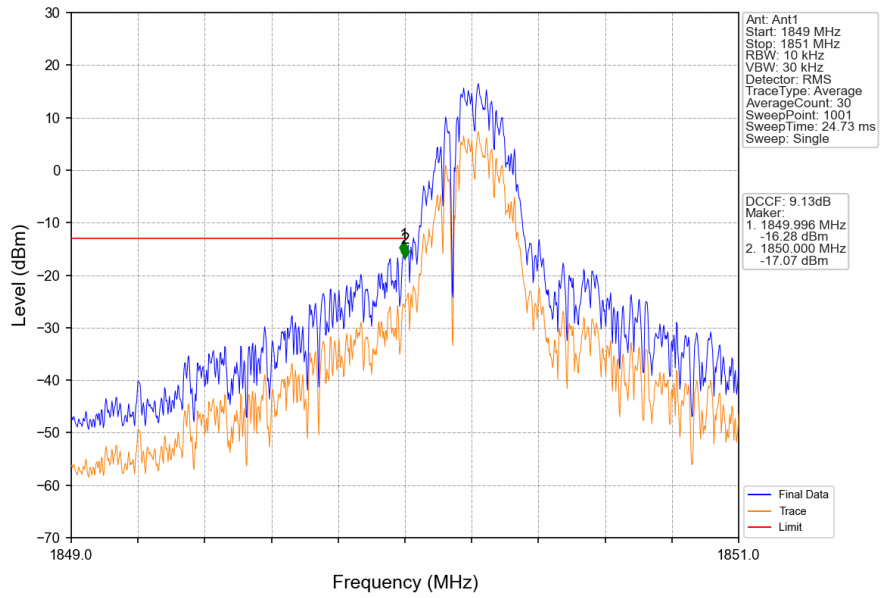

GSM850_EGPRS_MCH_836.6MHz_1 TX Slot_NTNV

GSM850_EGPRS_HCH_848.8MHz_1 TX Slot_NTNV

GSM850_EGPRS_HCH_848.8MHz_1 TX Slot_NTNV

2. Spurious Emission

2.1 PCS1900

2.1.1 Test Result

Band: PCS1900						
ENV	Mode		Frequency (MHz)	Spurious Emission		Verdict
	Network	Subset		Result	Limit	
NTNV	GPRS	1 TX Slot	1850.2	Refer To Test Graph	Pass	
			1880	Refer To Test Graph	Pass	
			1909.8	Refer To Test Graph	Pass	
	EGPRS	1 TX Slot	1850.2	Refer To Test Graph	Pass	
			1880	Refer To Test Graph	Pass	
			1909.8	Refer To Test Graph	Pass	

2.1.2 Test Graph

PCS1900_GPRS_LCH_1850.2MHz_1 TX Slot_NTNV

PCS1900_GPRS_MCH_1880MHz_1 TX Slot_NTNV

PCS1900_GPRS_MCH_1880MHz_1 TX Slot_NTNV

PCS1900_GPRS_HCH_1909.8MHz_1 TX Slot_NTNV

PCS1900_GPRS_HCH_1909.8MHz_1 TX Slot_NTNV

PCS1900_GPRS_HCH_1909.8MHz_1 TX Slot_NTNV

PCS1900_EGPRS_LCH_1850.2MHz_1 TX Slot_NTNV

PCS1900_EGPRS_LCH_1850.2MHz_1 TX Slot_NTNV

PCS1900_EGPRS_LCH_1850.2MHz_1 TX Slot_NTNV

PCS1900_EGPRS_MCH_1880MHz_1 TX Slot_NTNV