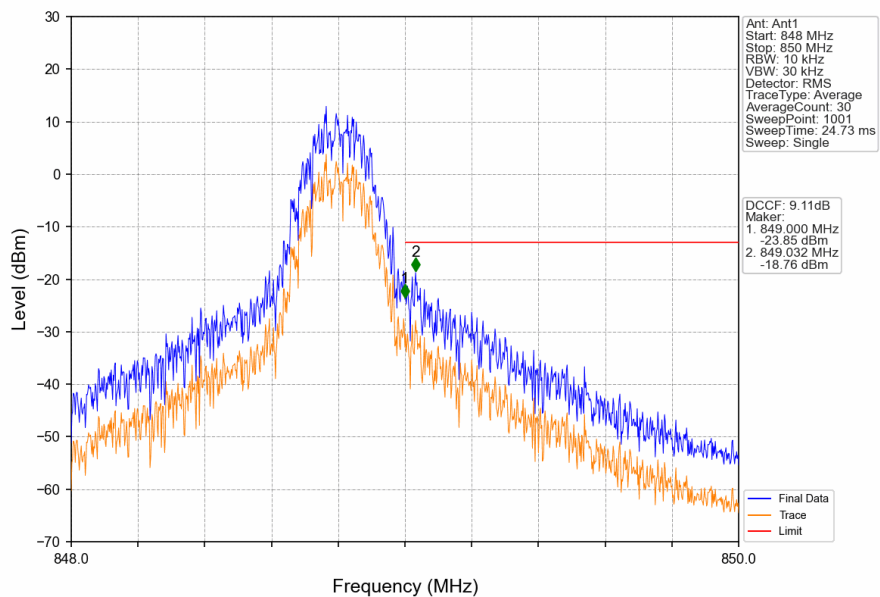

1. Spurious Emission

1.1 GSM850

1.1.1 Test Result

Band: GSM850						
ENV	Mode		Frequency (MHz)	Spurious Emission		Verdict
	Network	Subset		Result	Limit	
NTNV	GPRS	1 TX Slot	824.2	Refer To Test Graph		Pass
			836.6	Refer To Test Graph		Pass
			848.8	Refer To Test Graph		Pass
	EGPRS	1 TX Slot	824.2	Refer To Test Graph		Pass
			836.6	Refer To Test Graph		Pass
			848.8	Refer To Test Graph		Pass

1.1.2 Test Graph

GSM850_GPRS_MCH_836.6MHz_1 TX Slot_NTNV

GSM850_GPRS_HCH_848.8MHz_1 TX Slot_NTNV

GSM850_GPRS_HCH_848.8MHz_1 TX Slot_NTNV

GSM850_EGPRS_LCH_824.2MHz_1 TX Slot_NTNV

GSM850_EGPRS_LCH_824.2MHz_1 TX Slot_NTNV

GSM850_EGPRS_MCH_836.6MHz_1 TX Slot_NTNV

GSM850_EGPRS_HCH_848.8MHz_1 TX Slot_NTNV

GSM850_EGPRS_HCH_848.8MHz_1 TX Slot_NTNV

2. Spurious Emission

2.1 PCS1900

2.1.1 Test Result

Band: PCS1900						
ENV	Mode		Frequency (MHz)	Spurious Emission		Verdict
	Network	Subset		Result	Limit	
NTNV	GPRS	1 TX Slot	1850.2	Refer To Test Graph	Pass	
			1880	Refer To Test Graph	Pass	
			1909.8	Refer To Test Graph	Pass	
	EGPRS	1 TX Slot	1850.2	Refer To Test Graph	Pass	
			1880	Refer To Test Graph	Pass	
			1909.8	Refer To Test Graph	Pass	

2.1.2 Test Graph

PCS1900_GPRS_LCH_1850.2MHz_1 TX Slot_NTNV

PCS1900_GPRS_MCH_1880MHz_1 TX Slot_NTNV

PCS1900_GPRS_MCH_1880MHz_1 TX Slot_NTNV

PCS1900_GPRS_HCH_1909.8MHz_1 TX Slot_NTNV

PCS1900_GPRS_HCH_1909.8MHz_1 TX Slot_NTNV