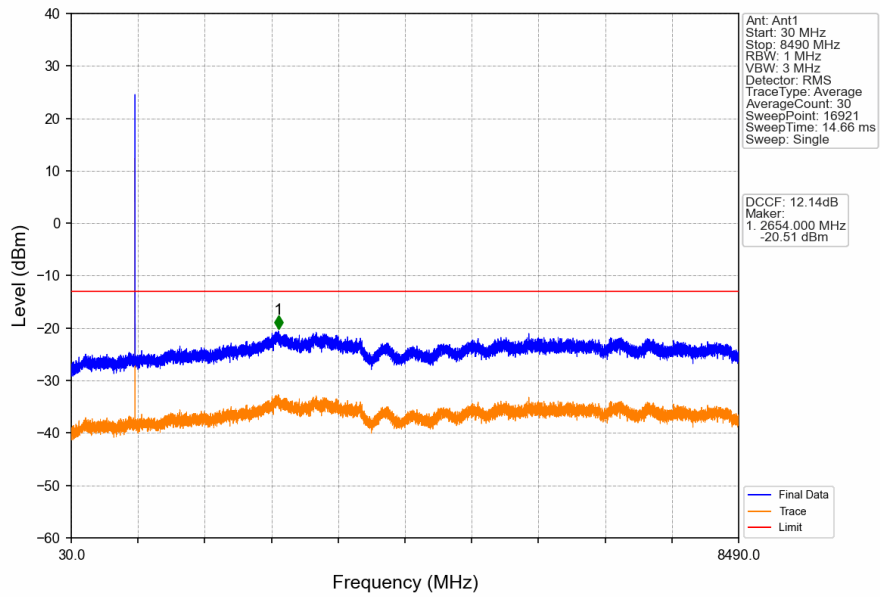

1. Spurious Emission

1.1 GSM850

1.1.1 Test Result

Band: GSM850						
ENV	Mode		Frequency (MHz)	Spurious Emission		Verdict
	Network	Subset		Result	Limit	
NTNV	GPRS	1 TX Slot	824.2	Refer To Test Graph		Pass
			836.6	Refer To Test Graph		Pass
			848.8	Refer To Test Graph		Pass
	EGPRS	1 TX Slot	824.2	Refer To Test Graph		Pass
			836.6	Refer To Test Graph		Pass
			848.8	Refer To Test Graph		Pass

1.1.2 Test Graph

GSM850_GPRS_MCH_836.6MHz_1 TX Slot_NTNV

GSM850_GPRS_HCH_848.8MHz_1 TX Slot_NTNV

GSM850_GPRS_HCH_848.8MHz_1 TX Slot_NTNV

GSM850_EGPRS_LCH_824.2MHz_1 TX Slot_NTNV

GSM850_EGPRS_LCH_824.2MHz_1 TX Slot_NTNV

GSM850_EGPRS_MCH_836.6MHz_1 TX Slot_NTNV

GSM850_EGPRS_HCH_848.8MHz_1 TX Slot_NTNV

GSM850_EGPRS_HCH_848.8MHz_1 TX Slot_NTNV

2. Spurious Emission

2.1 PCS1900

2.1.1 Test Result

Band: PCS1900						
ENV	Mode		Frequency (MHz)	Spurious Emission		Verdict
	Network	Subset		Result	Limit	
NTNV	GPRS	1 TX Slot	1850.2	Refer To Test Graph	Pass	
			1880	Refer To Test Graph	Pass	
			1909.8	Refer To Test Graph	Pass	
	EGPRS	1 TX Slot	1850.2	Refer To Test Graph	Pass	
			1880	Refer To Test Graph	Pass	
			1909.8	Refer To Test Graph	Pass	

2.1.2 Test Graph

PCS1900_GPRS_LCH_1850.2MHz_1 TX Slot_NTNV

PCS1900_GPRS_MCH_1880MHz_1 TX Slot_NTNV

PCS1900_GPRS_MCH_1880MHz_1 TX Slot_NTNV

PCS1900_GPRS_HCH_1909.8MHz_1 TX Slot_NTNV

PCS1900_GPRS_HCH_1909.8MHz_1 TX Slot_NTNV