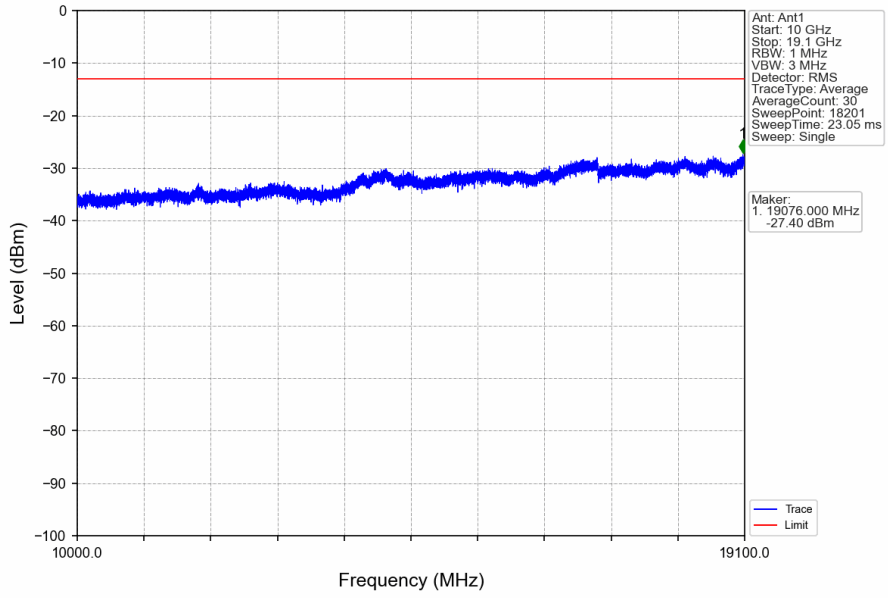

1.1.2 Test Graph

GSM850_GPRS_MCH_836.6MHz_1 TX Slot_NTNV

GSM850_GPRS_HCH_848.8MHz_1 TX Slot_NTNV

GSM850_GPRS_HCH_848.8MHz_1 TX Slot_NTNV

GSM850_EGPRS_LCH_824.2MHz_1 TX Slot_NTNV

GSM850_EGPRS_LCH_824.2MHz_1 TX Slot_NTNV

GSM850_EGPRS_MCH_836.6MHz_1 TX Slot_NTNV

GSM850_EGPRS_HCH_848.8MHz_1 TX Slot_NTNV

GSM850_EGPRS_HCH_848.8MHz_1 TX Slot_NTNV

2. Spurious Emission

2.1 PCS1900

2.1.1 Test Result

Band: PCS1900						
ENV	Mode		Frequency (MHz)	Spurious Emission		Verdict
	Network	Subset		Result	Limit	
NTNV	GPRS	1 TX Slot	1850.2	Refer To Test Graph	Pass	
			1880	Refer To Test Graph	Pass	
			1909.8	Refer To Test Graph	Pass	
	EGPRS	1 TX Slot	1850.2	Refer To Test Graph	Pass	
			1880	Refer To Test Graph	Pass	
			1909.8	Refer To Test Graph	Pass	

2.1.2 Test Graph

PCS1900_GPRS_LCH_1850.2MHz_1 TX Slot_NTNV

PCS1900_GPRS_MCH_1880MHz_1 TX Slot_NTNV

PCS1900_GPRS_MCH_1880MHz_1 TX Slot_NTNV

PCS1900_GPRS_HCH_1909.8MHz_1 TX Slot_NTNV

PCS1900_GPRS_HCH_1909.8MHz_1 TX Slot_NTNV