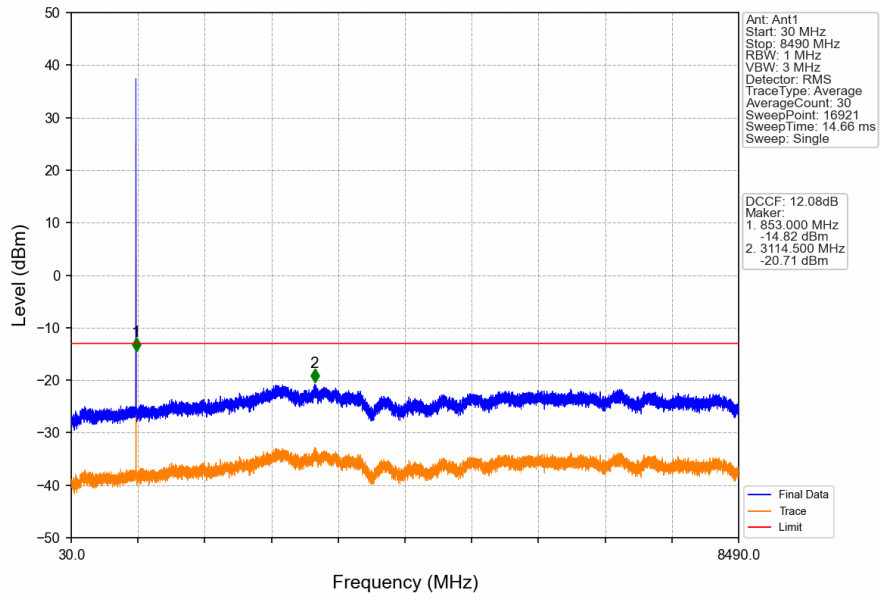

1. Spurious Emission

1.1 GSM850

1.1.1 Test Result

Band: GSM850						
ENV	Mode		Frequency (MHz)	Spurious Emission		Verdict
	Network	Subset		Result	Limit	
NTNV	GPRS	1 TX Slot	824.2	Refer To Test Graph		Pass
			836.6	Refer To Test Graph		Pass
			848.8	Refer To Test Graph		Pass
	EGPRS	1 TX Slot	824.2	Refer To Test Graph		Pass
			836.6	Refer To Test Graph		Pass
			848.8	Refer To Test Graph		Pass

1.1.2 Test Graph

GSM850_GPRS_MCH_836.6MHz_1 TX Slot_NTNV

GSM850_GPRS_HCH_848.8MHz_1 TX Slot_NTNV

GSM850_GPRS_HCH_848.8MHz_1 TX Slot_NTNV

GSM850_EGPRS_LCH_824.2MHz_1 TX Slot_NTNV

GSM850_EGPRS_LCH_824.2MHz_1 TX Slot_NTNV

GSM850_EGPRS_MCH_836.6MHz_1 TX Slot_NTNV

GSM850_EGPRS_HCH_848.8MHz_1 TX Slot_NTNV

GSM850_EGPRS_HCH_848.8MHz_1 TX Slot_NTNV

2. Spurious Emission

2.1 PCS1900

2.1.1 Test Result

Band: PCS1900						
ENV	Mode		Frequency (MHz)	Spurious Emission		Verdict
	Network	Subset		Result	Limit	
NTNV	GPRS	1 TX Slot	1850.2	Refer To Test Graph	Pass	
			1880	Refer To Test Graph	Pass	
			1909.8	Refer To Test Graph	Pass	
	EGPRS	1 TX Slot	1850.2	Refer To Test Graph	Pass	
			1880	Refer To Test Graph	Pass	
			1909.8	Refer To Test Graph	Pass	

2.1.2 Test Graph

PCS1900_GPRS_LCH_1850.2MHz_1 TX Slot_NTNV

PCS1900_GPRS_MCH_1880MHz_1 TX Slot_NTNV

PCS1900_GPRS_MCH_1880MHz_1 TX Slot_NTNV

PCS1900_GPRS_HCH_1909.8MHz_1 TX Slot_NTNV

PCS1900_GPRS_HCH_1909.8MHz_1 TX Slot_NTNV