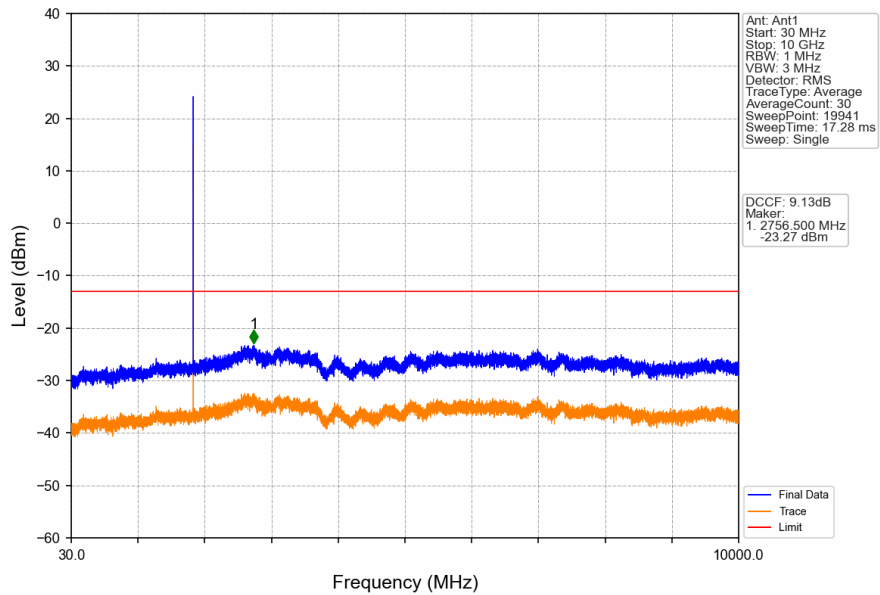

GSM850_EGPRS_MCH_836.6MHz_1 TX Slot_NTNV

GSM850_EGPRS_HCH_848.8MHz_1 TX Slot_NTNV

GSM850_EGPRS_HCH_848.8MHz_1 TX Slot_NTNV

2. Spurious Emission

2.1 PCS1900

2.1.1 Test Result

Band: PCS1900						
ENV	Mode		Frequency (MHz)	Spurious Emission		Verdict
	Network	Subset		Result	Limit	
NTNV	GPRS	1 TX Slot	1850.2	Refer To Test Graph	Pass	
			1880	Refer To Test Graph	Pass	
			1909.8	Refer To Test Graph	Pass	
	EGPRS	1 TX Slot	1850.2	Refer To Test Graph	Pass	
			1880	Refer To Test Graph	Pass	
			1909.8	Refer To Test Graph	Pass	

2.1.2 Test Graph

PCS1900_GPRS_LCH_1850.2MHz_1 TX Slot_NTNV

PCS1900_GPRS_MCH_1880MHz_1 TX Slot_NTNV

PCS1900_GPRS_MCH_1880MHz_1 TX Slot_NTNV

PCS1900_GPRS_HCH_1909.8MHz_1 TX Slot_NTNV

PCS1900_GPRS_HCH_1909.8MHz_1 TX Slot_NTNV

PCS1900_GPRS_HCH_1909.8MHz_1 TX Slot_NTNV

PCS1900_EGPRS_LCH_1850.2MHz_1 TX Slot_NTNV

PCS1900_EGPRS_LCH_1850.2MHz_1 TX Slot_NTNV

PCS1900_EGPRS_LCH_1850.2MHz_1 TX Slot_NTNV

PCS1900_EGPRS_MCH_1880MHz_1 TX Slot_NTNV