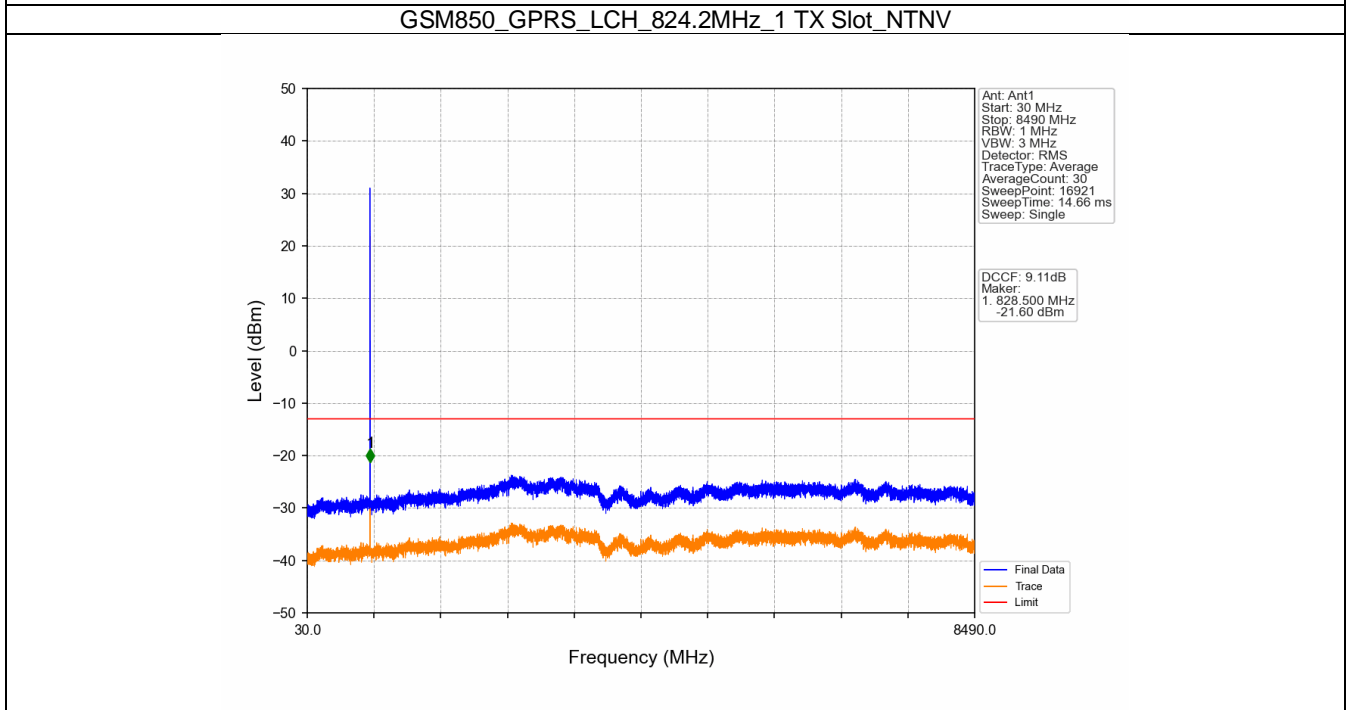

1. Spurious Emission

1.1 GSM850

1.1.1 Test Result

Band: GSM850						
ENV	Mode		Frequency (MHz)	Spurious Emission		Verdict
	Network	Subset		Result	Limit	
NTNV	GPRS	1 TX Slot	824.2	Refer To Test Graph		Pass
			836.6	Refer To Test Graph		Pass
			848.8	Refer To Test Graph		Pass
	EGPRS	1 TX Slot	824.2	Refer To Test Graph		Pass
			836.6	Refer To Test Graph		Pass
			848.8	Refer To Test Graph		Pass

1.1.2 Test Graph

GSM850_GPRS_MCH_836.6MHz_1 TX Slot_NTNV

GSM850_GPRS_HCH_848.8MHz_1 TX Slot_NTNV

GSM850_GPRS_HCH_848.8MHz_1 TX Slot_NTNV

GSM850_EGPRS_LCH_824.2MHz_1 TX Slot_NTNV

GSM850_EGPRS_LCH_824.2MHz_1 TX Slot_NTNV

GSM850_EGPRS_MCH_836.6MHz_1 TX Slot_NTNV

GSM850_EGPRS_HCH_848.8MHz_1 TX Slot_NTNV

GSM850_EGPRS_HCH_848.8MHz_1 TX Slot_NTNV

2. Spurious Emission

2.1 PCS1900

2.1.1 Test Result

Band: PCS1900						
ENV	Mode		Frequency (MHz)	Spurious Emission		Verdict
	Network	Subset		Result	Limit	
NTNV	GPRS	1 TX Slot	1850.2	Refer To Test Graph	Pass	
			1880	Refer To Test Graph	Pass	
			1909.8	Refer To Test Graph	Pass	
	EGPRS	1 TX Slot	1850.2	Refer To Test Graph	Pass	
			1880	Refer To Test Graph	Pass	
			1909.8	Refer To Test Graph	Pass	