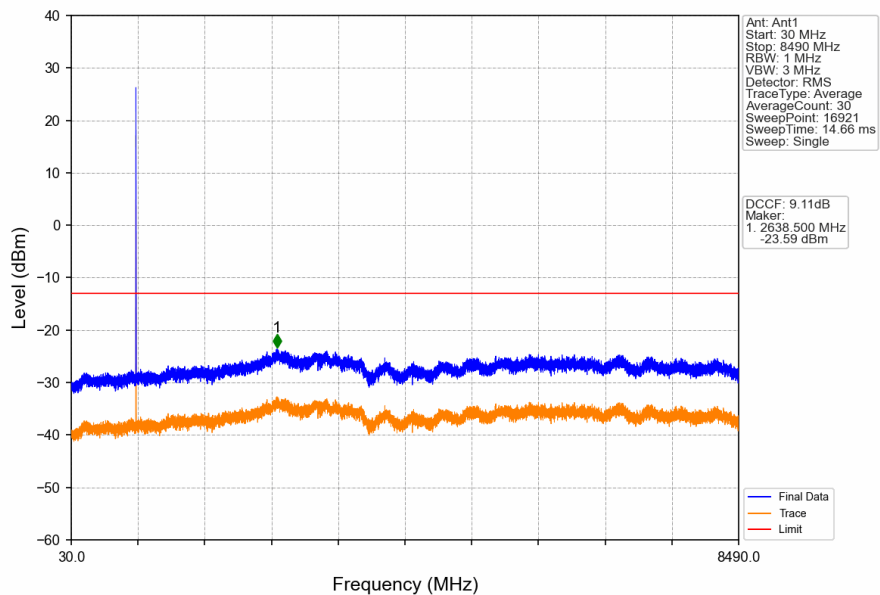

1. Spurious Emission

1.1 GSM850

1.1.1 Test Result

Band: GSM850						
ENV	Mode		Frequency (MHz)	Spurious Emission		Verdict
	Network	Subset		Result	Limit	
NTNV	GPRS	1 TX Slot	824.2	Refer To Test Graph		Pass
			836.6	Refer To Test Graph		Pass
			848.8	Refer To Test Graph		Pass
	EGPRS	1 TX Slot	824.2	Refer To Test Graph		Pass
			836.6	Refer To Test Graph		Pass
			848.8	Refer To Test Graph		Pass

1.1.2 Test Graph

GSM850_GPRS_MCH_836.6MHz_1 TX Slot_NTNV

GSM850_GPRS_HCH_848.8MHz_1 TX Slot_NTNV

GSM850_GPRS_HCH_848.8MHz_1 TX Slot_NTNV

GSM850_EGPRS_LCH_824.2MHz_1 TX Slot_NTNV

GSM850_EGPRS_LCH_824.2MHz_1 TX Slot_NTNV

GSM850_EGPRS_MCH_836.6MHz_1 TX Slot_NTNV

GSM850_EGPRS_HCH_848.8MHz_1 TX Slot_NTNV

GSM850_EGPRS_HCH_848.8MHz_1 TX Slot_NTNV

2. Spurious Emission

2.1 PCS1900

2.1.1 Test Result

Band: PCS1900						
ENV	Mode		Frequency (MHz)	Spurious Emission		Verdict
	Network	Subset		Result	Limit	
NTNV	GPRS	1 TX Slot	1850.2	Refer To Test Graph	Pass	
			1880	Refer To Test Graph	Pass	
			1909.8	Refer To Test Graph	Pass	
	EGPRS	1 TX Slot	1850.2	Refer To Test Graph	Pass	
			1880	Refer To Test Graph	Pass	
			1909.8	Refer To Test Graph	Pass	

2.1.2 Test Graph

PCS1900_GPRS_LCH_1850.2MHz_1 TX Slot_NTNV

PCS1900_GPRS_MCH_1880MHz_1 TX Slot_NTNV

PCS1900_GPRS_MCH_1880MHz_1 TX Slot_NTNV

PCS1900_GPRS_HCH_1909.8MHz_1 TX Slot_NTNV

PCS1900_GPRS_HCH_1909.8MHz_1 TX Slot_NTNV