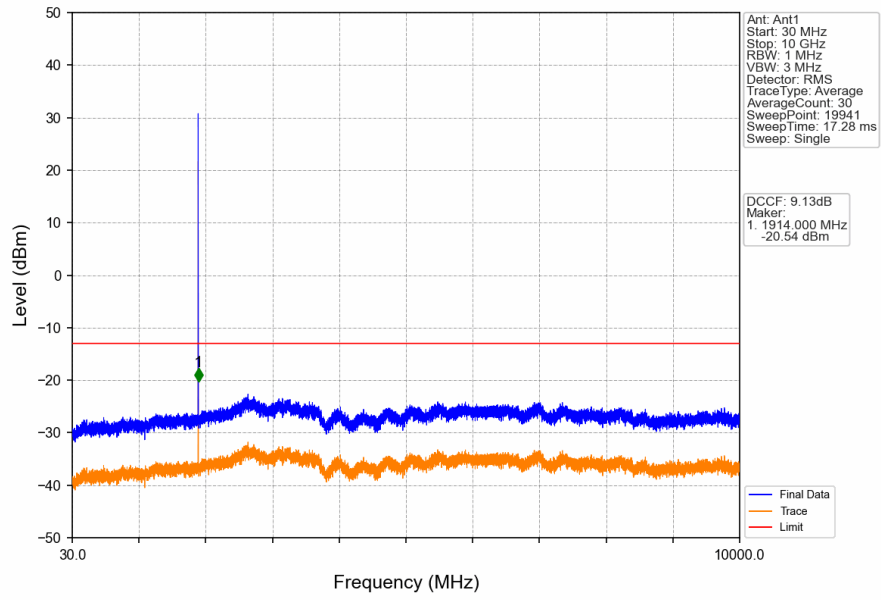

GSM850_EGPRS_MCH_836.6MHz_1 TX Slot_NTNV

GSM850_EGPRS_HCH_848.8MHz_1 TX Slot_NTNV

GSM850_EGPRS_HCH_848.8MHz_1 TX Slot_NTNV

2. Spurious Emission

2.1 PCS1900

2.1.1 Test Result

Band: PCS1900						
ENV	Mode		Frequency (MHz)	Spurious Emission		Verdict
	Network	Subset		Result	Limit	
NTNV	GPRS	1 TX Slot	1850.2	Refer To Test Graph	Pass	
			1880	Refer To Test Graph	Pass	
			1909.8	Refer To Test Graph	Pass	
	EGPRS	1 TX Slot	1850.2	Refer To Test Graph	Pass	
			1880	Refer To Test Graph	Pass	
			1909.8	Refer To Test Graph	Pass	

2.1.2 Test Graph

PCS1900_GPRS_LCH_1850.2MHz_1 TX Slot_NTNV

PCS1900_GPRS_MCH_1880MHz_1 TX Slot_NTNV

PCS1900_GPRS_MCH_1880MHz_1 TX Slot_NTNV

PCS1900_GPRS_HCH_1909.8MHz_1 TX Slot_NTNV

PCS1900_GPRS_HCH_1909.8MHz_1 TX Slot_NTNV

PCS1900_GPRS_HCH_1909.8MHz_1 TX Slot_NTNV

PCS1900_EGPRS_LCH_1850.2MHz_1 TX Slot_NTNV

PCS1900_EGPRS_LCH_1850.2MHz_1 TX Slot_NTNV

PCS1900_EGPRS_LCH_1850.2MHz_1 TX Slot_NTNV

PCS1900_EGPRS_MCH_1880MHz_1 TX Slot_NTNV