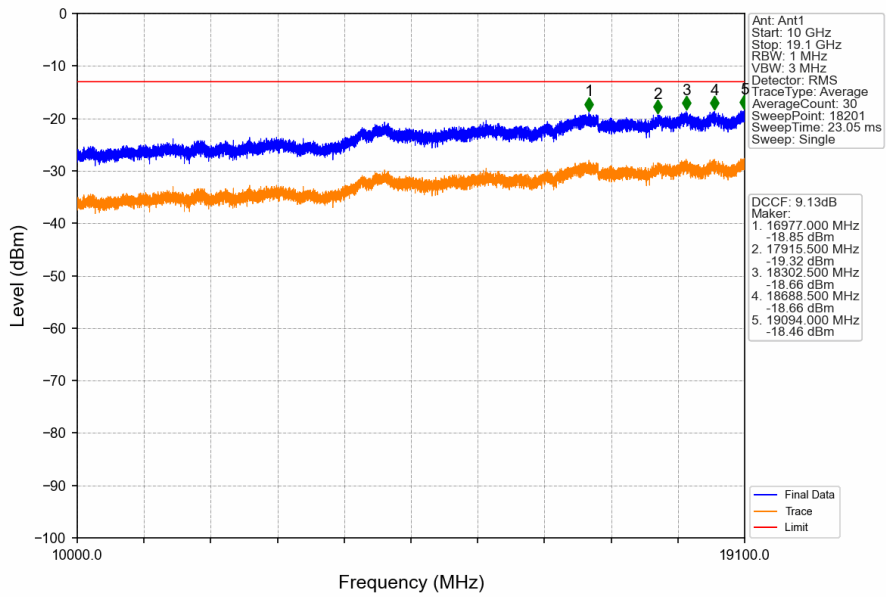

GSM850_EGPRS_MCH_836.6MHz_1 TX Slot_NTNV

GSM850_EGPRS_HCH_848.8MHz_1 TX Slot_NTNV

GSM850_EGPRS_HCH_848.8MHz_1 TX Slot_NTNV

2. Spurious Emission

2.1 PCS1900

2.1.1 Test Result

Band: PCS1900						
ENV	Mode		Frequency (MHz)	Spurious Emission		Verdict
	Network	Subset		Result	Limit	
NTNV	GPRS	1 TX Slot	1850.2	Refer To Test Graph	Pass	
			1880	Refer To Test Graph	Pass	
			1909.8	Refer To Test Graph	Pass	
	EGPRS	1 TX Slot	1850.2	Refer To Test Graph	Pass	
			1880	Refer To Test Graph	Pass	
			1909.8	Refer To Test Graph	Pass	

2.1.2 Test Graph

PCS1900_GPRS_LCH_1850.2MHz_1 TX Slot_NTNV

PCS1900_GPRS_MCH_1880MHz_1 TX Slot_NTNV

PCS1900_GPRS_MCH_1880MHz_1 TX Slot_NTNV

PCS1900_GPRS_HCH_1909.8MHz_1 TX Slot_NTNV

PCS1900_GPRS_HCH_1909.8MHz_1 TX Slot_NTNV

PCS1900_GPRS_HCH_1909.8MHz_1 TX Slot_NTNV

PCS1900_EGPRS_LCH_1850.2MHz_1 TX Slot_NTNV

PCS1900_EGPRS_LCH_1850.2MHz_1 TX Slot_NTNV

PCS1900_EGPRS_LCH_1850.2MHz_1 TX Slot_NTNV

PCS1900_EGPRS_MCH_1880MHz_1 TX Slot_NTNV