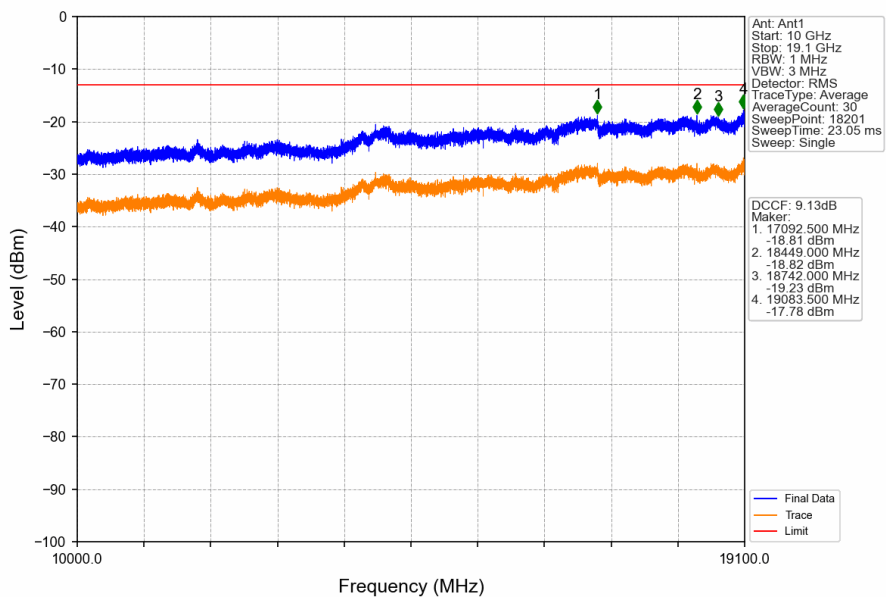

GSM850_EGPRS_MCH_836.6MHz_1 TX Slot_NTNV

GSM850_EGPRS_HCH_848.8MHz_1 TX Slot_NTNV

GSM850_EGPRS_HCH_848.8MHz_1 TX Slot_NTNV

2. Spurious Emission

2.1 PCS1900

2.1.1 Test Result

Band: PCS1900						
ENV	Mode		Frequency (MHz)	Spurious Emission		Verdict
	Network	Subset		Result	Limit	
NTNV	GPRS	1 TX Slot	1850.2	Refer To Test Graph	Pass	
			1880	Refer To Test Graph	Pass	
			1909.8	Refer To Test Graph	Pass	
	EGPRS	1 TX Slot	1850.2	Refer To Test Graph	Pass	
			1880	Refer To Test Graph	Pass	
			1909.8	Refer To Test Graph	Pass	

2.1.2 Test Graph

PCS1900_GPRS_LCH_1850.2MHz_1 TX Slot_NTNV

PCS1900_GPRS_MCH_1880MHz_1 TX Slot_NTNV

PCS1900_GPRS_MCH_1880MHz_1 TX Slot_NTNV

PCS1900_GPRS_HCH_1909.8MHz_1 TX Slot_NTNV

PCS1900_GPRS_HCH_1909.8MHz_1 TX Slot_NTNV

PCS1900_GPRS_HCH_1909.8MHz_1 TX Slot_NTNV

PCS1900_EGPRS_LCH_1850.2MHz_1 TX Slot_NTNV

PCS1900_EGPRS_LCH_1850.2MHz_1 TX Slot_NTNV

PCS1900_EGPRS_LCH_1850.2MHz_1 TX Slot_NTNV

PCS1900_EGPRS_MCH_1880MHz_1 TX Slot_NTNV