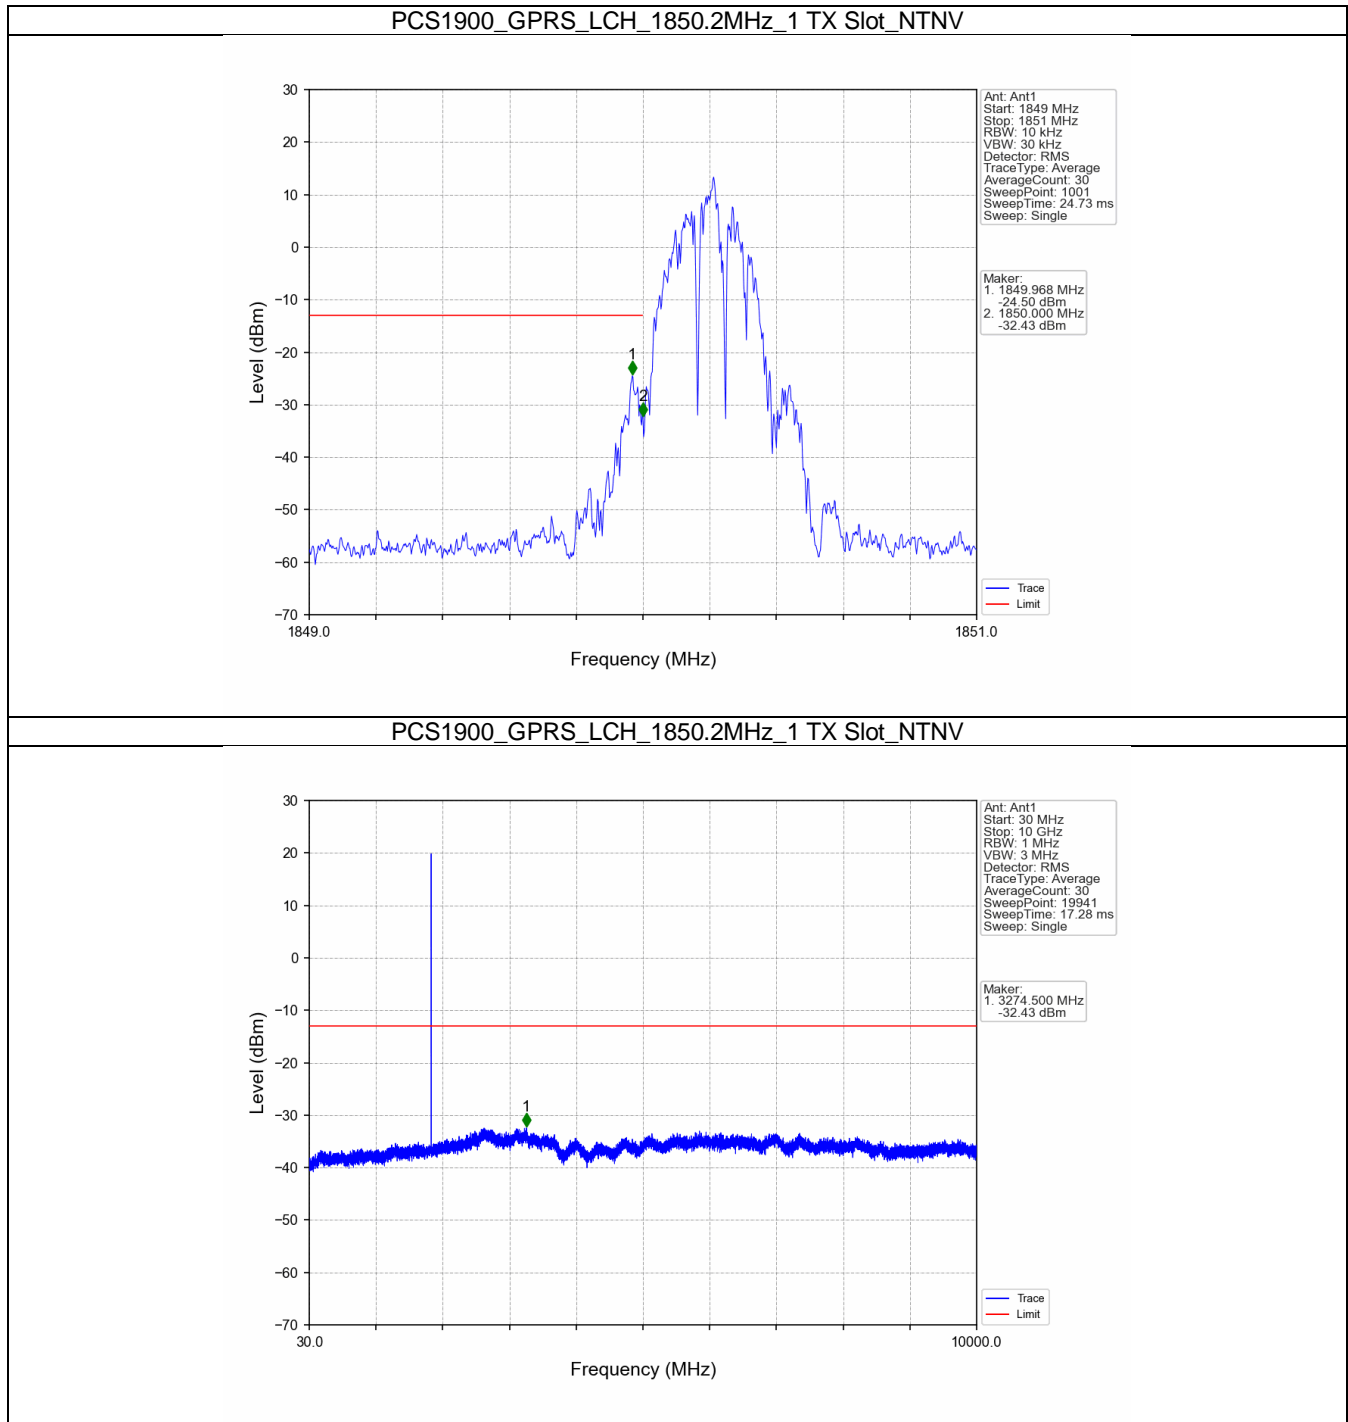

1.1.2 Test Graph

GSM850_GPRS_MCH_836.6MHz_1 TX Slot_NTNV

GSM850_GPRS_HCH_848.8MHz_1 TX Slot_NTNV

GSM850_GPRS_HCH_848.8MHz_1 TX Slot_NTNV

GSM850_EGPRS_LCH_824.2MHz_1 TX Slot_NTNV

GSM850_EGPRS_LCH_824.2MHz_1 TX Slot_NTNV

GSM850_EGPRS_MCH_836.6MHz_1 TX Slot_NTNV

GSM850_EGPRS_HCH_848.8MHz_1 TX Slot_NTNV

GSM850_EGPRS_HCH_848.8MHz_1 TX Slot_NTNV

2. Spurious Emission

2.1 PCS1900

2.1.1 Test Result

Band: PCS1900						
ENV	Mode		Frequency (MHz)	Spurious Emission		Verdict
	Network	Subset		Result	Limit	
NTNV	GPRS	1 TX Slot	1850.2	Refer To Test Graph	Pass	
			1880	Refer To Test Graph	Pass	
			1909.8	Refer To Test Graph	Pass	
	EGPRS	1 TX Slot	1850.2	Refer To Test Graph	Pass	
			1880	Refer To Test Graph	Pass	
			1909.8	Refer To Test Graph	Pass	

2.1.2 Test Graph

PCS1900_GPRS_LCH_1850.2MHz_1 TX Slot_NTNV

PCS1900_GPRS_MCH_1880MHz_1 TX Slot_NTNV

PCS1900_GPRS_MCH_1880MHz_1 TX Slot_NTNV

PCS1900_GPRS_HCH_1909.8MHz_1 TX Slot_NTNV

PCS1900_GPRS_HCH_1909.8MHz_1 TX Slot_NTNV

PCS1900_GPRS_HCH_1909.8MHz_1 TX Slot_NTNV

PCS1900_EGPRS_LCH_1850.2MHz_1 TX Slot_NTNV

PCS1900_EGPRS_LCH_1850.2MHz_1 TX Slot_NTNV

PCS1900_EGPRS_LCH_1850.2MHz_1 TX Slot_NTNV

PCS1900_EGPRS_MCH_1880MHz_1 TX Slot_NTNV