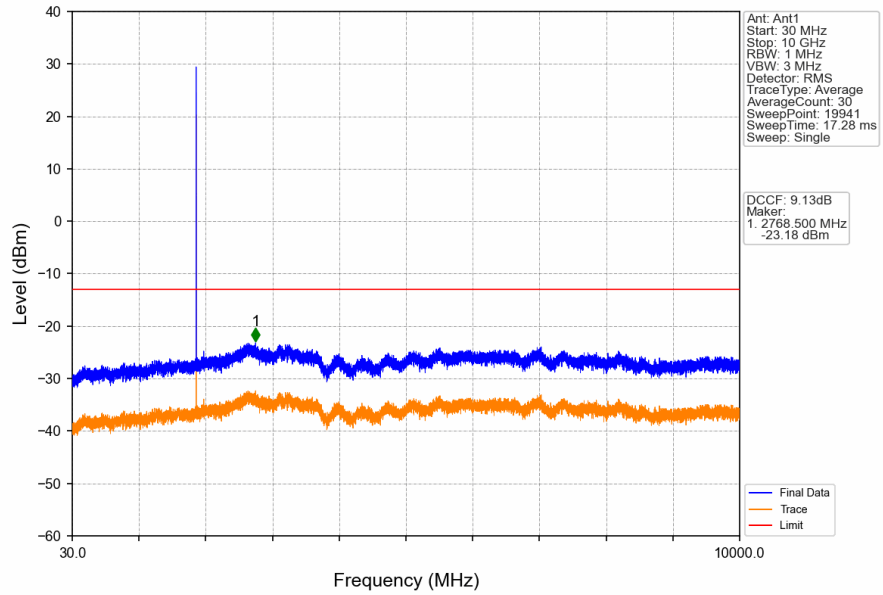

1.1.2 Test Graph

GSM850_GPRS_MCH_836.6MHz_1 TX Slot_NTNV

GSM850_GPRS_HCH_848.8MHz_1 TX Slot_NTNV

GSM850_GPRS_HCH_848.8MHz_1 TX Slot_NTNV

GSM850_EGPRS_LCH_824.2MHz_1 TX Slot_NTNV

GSM850_EGPRS_LCH_824.2MHz_1 TX Slot_NTNV

GSM850_EGPRS_MCH_836.6MHz_1 TX Slot_NTNV

GSM850_EGPRS_HCH_848.8MHz_1 TX Slot_NTNV

GSM850_EGPRS_HCH_848.8MHz_1 TX Slot_NTNV

2. Spurious Emission

2.1 PCS1900

2.1.1 Test Result

Band: PCS1900						
ENV	Mode		Frequency (MHz)	Spurious Emission		Verdict
	Network	Subset		Result	Limit	
NTNV	GPRS	1 TX Slot	1850.2	Refer To Test Graph	Pass	
			1880	Refer To Test Graph	Pass	
			1909.8	Refer To Test Graph	Pass	
	EGPRS	1 TX Slot	1850.2	Refer To Test Graph	Pass	
			1880	Refer To Test Graph	Pass	
			1909.8	Refer To Test Graph	Pass	

2.1.2 Test Graph

PCS1900_GPRS_LCH_1850.2MHz_1 TX Slot_NTNV

PCS1900_GPRS_MCH_1880MHz_1 TX Slot_NTNV

PCS1900_GPRS_MCH_1880MHz_1 TX Slot_NTNV

PCS1900_GPRS_HCH_1909.8MHz_1 TX Slot_NTNV

PCS1900_GPRS_HCH_1909.8MHz_1 TX Slot_NTNV