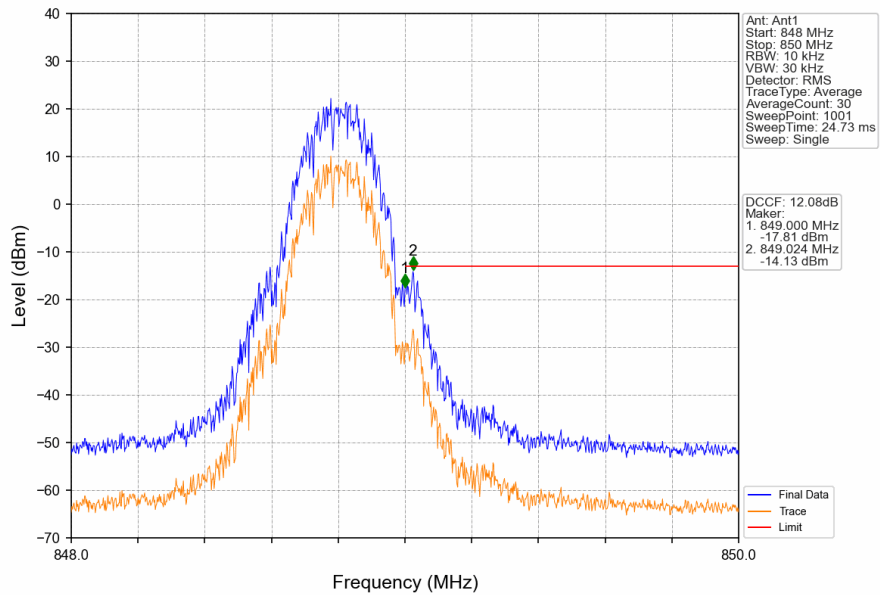

1. Spurious Emission

1.1 GSM850

1.1.1 Test Result

Band: GSM850						
ENV	Mode		Frequency (MHz)	Spurious Emission		Verdict
	Network	Subset		Result	Limit	
NTNV	GPRS	1 TX Slot	824.2	Refer To Test Graph		Pass
			836.6	Refer To Test Graph		Pass
			848.8	Refer To Test Graph		Pass
	EGPRS	1 TX Slot	824.2	Refer To Test Graph		Pass
			836.6	Refer To Test Graph		Pass
			848.8	Refer To Test Graph		Pass

1.1.2 Test Graph

GSM850_GPRS_MCH_836.6MHz_1 TX Slot_NTNV

GSM850_GPRS_HCH_848.8MHz_1 TX Slot_NTNV

GSM850_GPRS_HCH_848.8MHz_1 TX Slot_NTNV

GSM850_EGPRS_LCH_824.2MHz_1 TX Slot_NTNV

GSM850_EGPRS_LCH_824.2MHz_1 TX Slot_NTNV

GSM850_EGPRS_MCH_836.6MHz_1 TX Slot_NTNV

GSM850_EGPRS_HCH_848.8MHz_1 TX Slot_NTNV

GSM850_EGPRS_HCH_848.8MHz_1 TX Slot_NTNV

2. Spurious Emission

2.1 PCS1900

2.1.1 Test Result

Band: PCS1900						
ENV	Mode		Frequency (MHz)	Spurious Emission		Verdict
	Network	Subset		Result	Limit	
NTNV	GPRS	1 TX Slot	1850.2	Refer To Test Graph	Pass	
			1880	Refer To Test Graph	Pass	
			1909.8	Refer To Test Graph	Pass	
	EGPRS	1 TX Slot	1850.2	Refer To Test Graph	Pass	
			1880	Refer To Test Graph	Pass	
			1909.8	Refer To Test Graph	Pass	

2.1.2 Test Graph

PCS1900_GPRS_LCH_1850.2MHz_1 TX Slot_NTNV

PCS1900_GPRS_MCH_1880MHz_1 TX Slot_NTNV

PCS1900_GPRS_MCH_1880MHz_1 TX Slot_NTNV

PCS1900_GPRS_HCH_1909.8MHz_1 TX Slot_NTNV

PCS1900_GPRS_HCH_1909.8MHz_1 TX Slot_NTNV