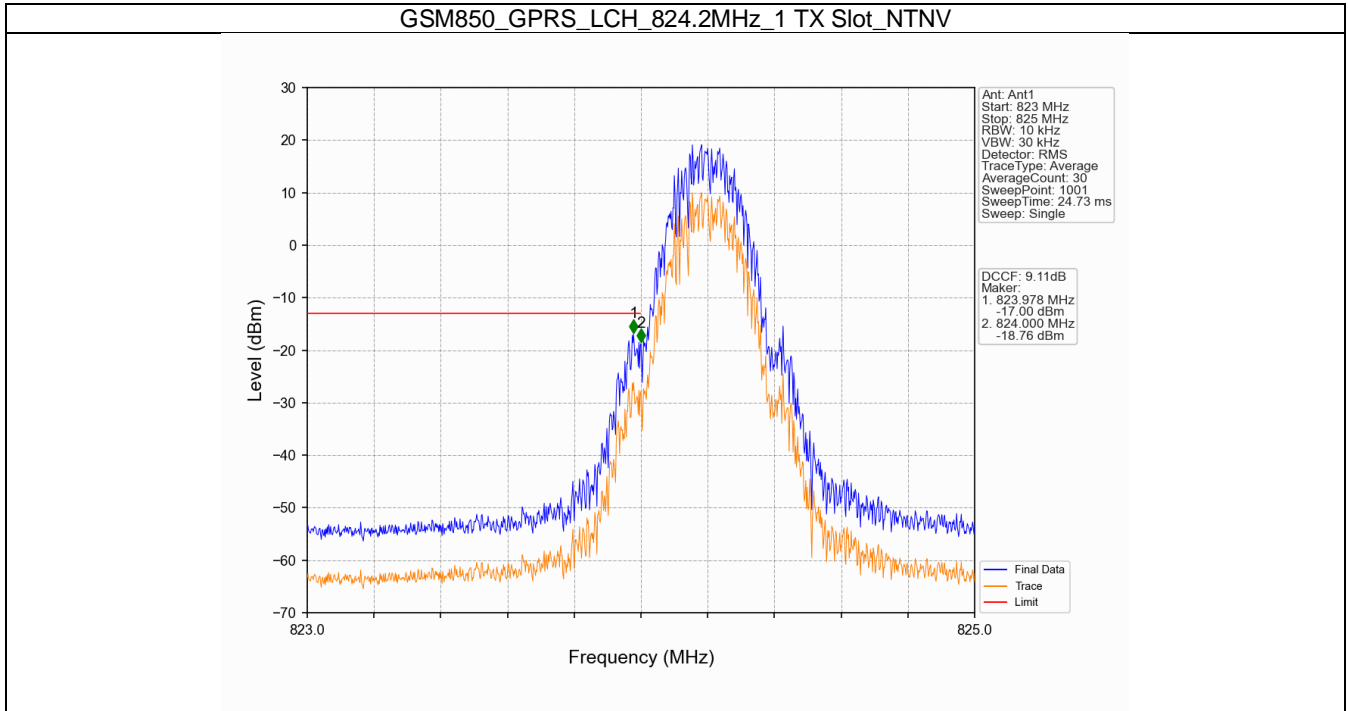

1. Spurious Emission

1.1 GSM850

1.1.1 Test Result

Band: GSM850						
ENV	Mode		Frequency (MHz)	Spurious Emission		Verdict
	Network	Subset		Result	Limit	
NTNV	GPRS	1 TX Slot	824.2	Refer To Test Graph		Pass
			836.6	Refer To Test Graph		Pass
			848.8	Refer To Test Graph		Pass
	EGPRS	1 TX Slot	824.2	Refer To Test Graph		Pass
			836.6	Refer To Test Graph		Pass
			848.8	Refer To Test Graph		Pass

1.1.2 Test Graph

GSM850_GPRS_MCH_836.6MHz_1 TX Slot_NTNV

GSM850_GPRS_HCH_848.8MHz_1 TX Slot_NTNV

GSM850_GPRS_HCH_848.8MHz_1 TX Slot_NTNV

GSM850_EGPRS_LCH_824.2MHz_1 TX Slot_NTNV

GSM850_EGPRS_LCH_824.2MHz_1 TX Slot_NTNV

GSM850_EGPRS_MCH_836.6MHz_1 TX Slot_NTNV

GSM850_EGPRS_HCH_848.8MHz_1 TX Slot_NTNV

GSM850_EGPRS_HCH_848.8MHz_1 TX Slot_NTNV

2. Spurious Emission

2.1 PCS1900

2.1.1 Test Result

Band: PCS1900						
ENV	Mode		Frequency (MHz)	Spurious Emission		Verdict
	Network	Subset		Result	Limit	
NTNV	GPRS	1 TX Slot	1850.2	Refer To Test Graph	Pass	
			1880	Refer To Test Graph	Pass	
			1909.8	Refer To Test Graph	Pass	
	EGPRS	1 TX Slot	1850.2	Refer To Test Graph	Pass	
			1880	Refer To Test Graph	Pass	
			1909.8	Refer To Test Graph	Pass	

2.1.2 Test Graph

PCS1900_GPRS_LCH_1850.2MHz_1 TX Slot_NTNV

PCS1900_GPRS_MCH_1880MHz_1 TX Slot_NTNV

PCS1900_GPRS_MCH_1880MHz_1 TX Slot_NTNV

PCS1900_GPRS_HCH_1909.8MHz_1 TX Slot_NTNV

PCS1900_GPRS_HCH_1909.8MHz_1 TX Slot_NTNV