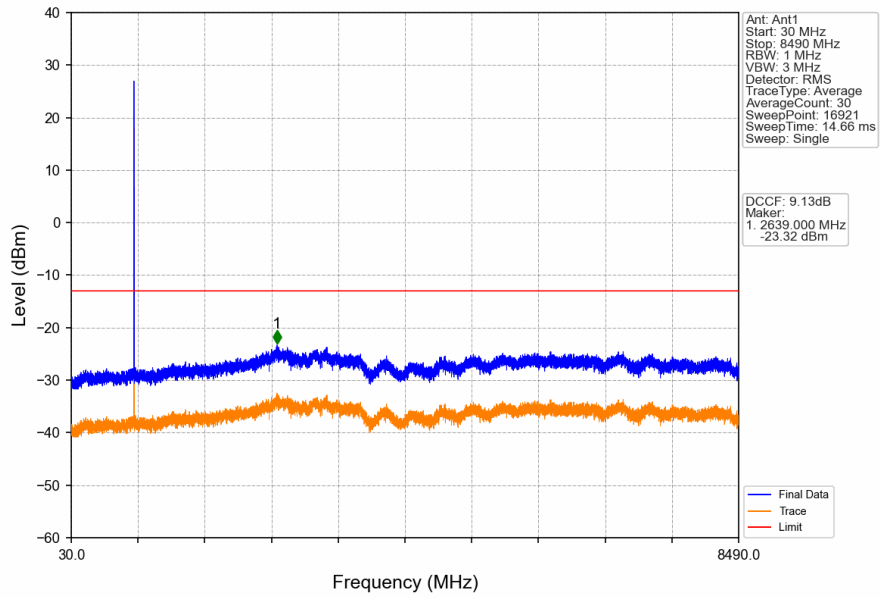

1. Spurious Emission

1.1 GSM850

1.1.1 Test Result

Band: GSM850						
ENV	Mode		Frequency (MHz)	Spurious Emission		Verdict
	Network	Subset		Result	Limit	
NTNV	GPRS	1 TX Slot	824.2	Refer To Test Graph		Pass
			836.6	Refer To Test Graph		Pass
			848.8	Refer To Test Graph		Pass
	EGPRS	1 TX Slot	824.2	Refer To Test Graph		Pass
			836.6	Refer To Test Graph		Pass
			848.8	Refer To Test Graph		Pass

1.1.2 Test Graph

GSM850_GPRS_MCH_836.6MHz_1 TX Slot_NTNV

GSM850_GPRS_HCH_848.8MHz_1 TX Slot_NTNV

GSM850_GPRS_HCH_848.8MHz_1 TX Slot_NTNV

GSM850_EGPRS_LCH_824.2MHz_1 TX Slot_NTNV

GSM850_EGPRS_LCH_824.2MHz_1 TX Slot_NTNV

GSM850_EGPRS_MCH_836.6MHz_1 TX Slot_NTNV

GSM850_EGPRS_HCH_848.8MHz_1 TX Slot_NTNV

GSM850_EGPRS_HCH_848.8MHz_1 TX Slot_NTNV

2. Spurious Emission

2.1 PCS1900

2.1.1 Test Result

Band: PCS1900						
ENV	Mode		Frequency (MHz)	Spurious Emission		Verdict
	Network	Subset		Result	Limit	
NTNV	GPRS	1 TX Slot	1850.2	Refer To Test Graph	Pass	
			1880	Refer To Test Graph	Pass	
			1909.8	Refer To Test Graph	Pass	
	EGPRS	1 TX Slot	1850.2	Refer To Test Graph	Pass	
			1880	Refer To Test Graph	Pass	
			1909.8	Refer To Test Graph	Pass	

2.1.2 Test Graph

PCS1900_GPRS_LCH_1850.2MHz_1 TX Slot_NTNV

PCS1900_GPRS_MCH_1880MHz_1 TX Slot_NTNV

PCS1900_GPRS_MCH_1880MHz_1 TX Slot_NTNV

PCS1900_GPRS_HCH_1909.8MHz_1 TX Slot_NTNV

PCS1900_GPRS_HCH_1909.8MHz_1 TX Slot_NTNV