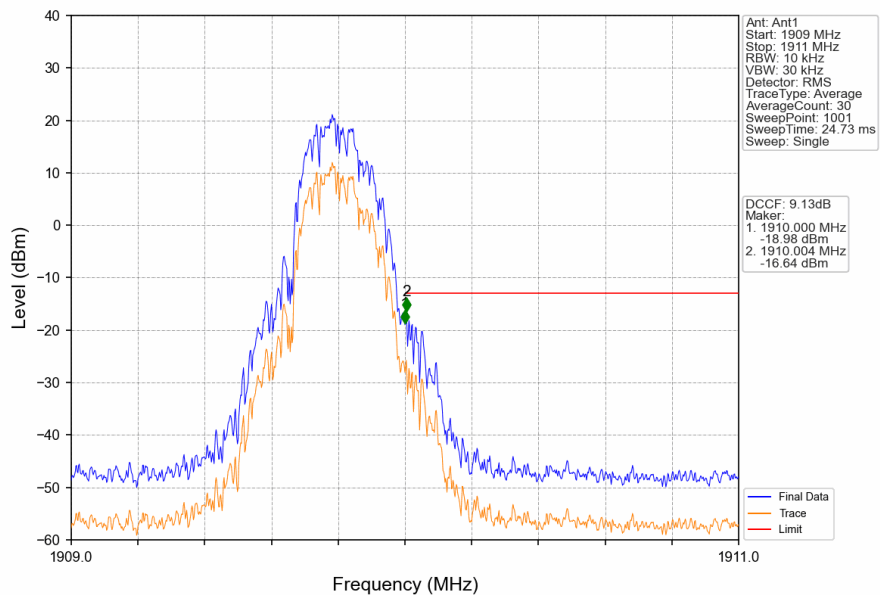

GSM850_EGPRS_MCH_836.6MHz_1 TX Slot_NTNV

GSM850_EGPRS_HCH_848.8MHz_1 TX Slot_NTNV

GSM850_EGPRS_HCH_848.8MHz_1 TX Slot_NTNV

2. Spurious Emission

2.1 PCS1900

2.1.1 Test Result

Band: PCS1900						
ENV	Mode		Frequency (MHz)	Spurious Emission		Verdict
	Network	Subset		Result	Limit	
NTNV	GPRS	1 TX Slot	1850.2	Refer To Test Graph	Pass	
			1880	Refer To Test Graph	Pass	
			1909.8	Refer To Test Graph	Pass	
	EGPRS	1 TX Slot	1850.2	Refer To Test Graph	Pass	
			1880	Refer To Test Graph	Pass	
			1909.8	Refer To Test Graph	Pass	

2.1.2 Test Graph

PCS1900_GPRS_LCH_1850.2MHz_1 TX Slot_NTNV

PCS1900_GPRS_MCH_1880MHz_1 TX Slot_NTNV

PCS1900_GPRS_MCH_1880MHz_1 TX Slot_NTNV

PCS1900_GPRS_HCH_1909.8MHz_1 TX Slot_NTNV

PCS1900_GPRS_HCH_1909.8MHz_1 TX Slot_NTNV

PCS1900_GPRS_HCH_1909.8MHz_1 TX Slot_NTNV

PCS1900_EGPRS_LCH_1850.2MHz_1 TX Slot_NTNV

PCS1900_EGPRS_LCH_1850.2MHz_1 TX Slot_NTNV

PCS1900_EGPRS_LCH_1850.2MHz_1 TX Slot_NTNV

PCS1900_EGPRS_MCH_1880MHz_1 TX Slot_NTNV