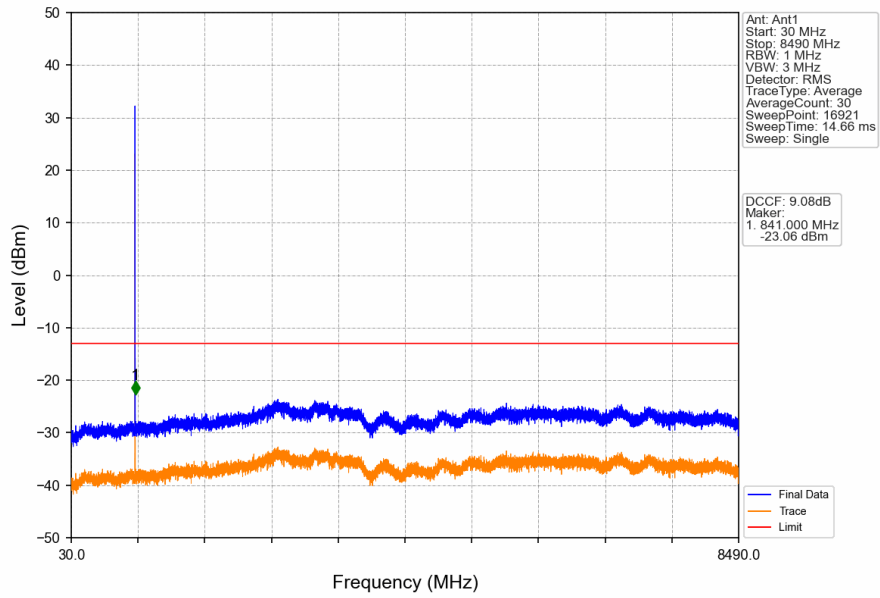

1. Spurious Emission

1.1 GSM850

1.1.1 Test Result

Band: GSM850						
ENV	Mode		Frequency (MHz)	Spurious Emission		Verdict
	Network	Subset		Result	Limit	
NTNV	GPRS	1 TX Slot	824.2	Refer To Test Graph		Pass
			836.6	Refer To Test Graph		Pass
			848.8	Refer To Test Graph		Pass
	EGPRS	1 TX Slot	824.2	Refer To Test Graph		Pass
			836.6	Refer To Test Graph		Pass
			848.8	Refer To Test Graph		Pass

1.1.2 Test Graph

GSM850_GPRS_MCH_836.6MHz_1 TX Slot_NTNV

GSM850_GPRS_HCH_848.8MHz_1 TX Slot_NTNV

GSM850_GPRS_HCH_848.8MHz_1 TX Slot_NTNV

GSM850_EGPRS_LCH_824.2MHz_1 TX Slot_NTNV

GSM850_EGPRS_LCH_824.2MHz_1 TX Slot_NTNV

GSM850_EGPRS_MCH_836.6MHz_1 TX Slot_NTNV

GSM850_EGPRS_HCH_848.8MHz_1 TX Slot_NTNV

GSM850_EGPRS_HCH_848.8MHz_1 TX Slot_NTNV

2. Spurious Emission

2.1 PCS1900

2.1.1 Test Result

Band: PCS1900						
ENV	Mode		Frequency (MHz)	Spurious Emission		Verdict
	Network	Subset		Result	Limit	
NTNV	GPRS	1 TX Slot	1850.2	Refer To Test Graph	Pass	
			1880	Refer To Test Graph	Pass	
			1909.8	Refer To Test Graph	Pass	
	EGPRS	1 TX Slot	1850.2	Refer To Test Graph	Pass	
			1880	Refer To Test Graph	Pass	
			1909.8	Refer To Test Graph	Pass	