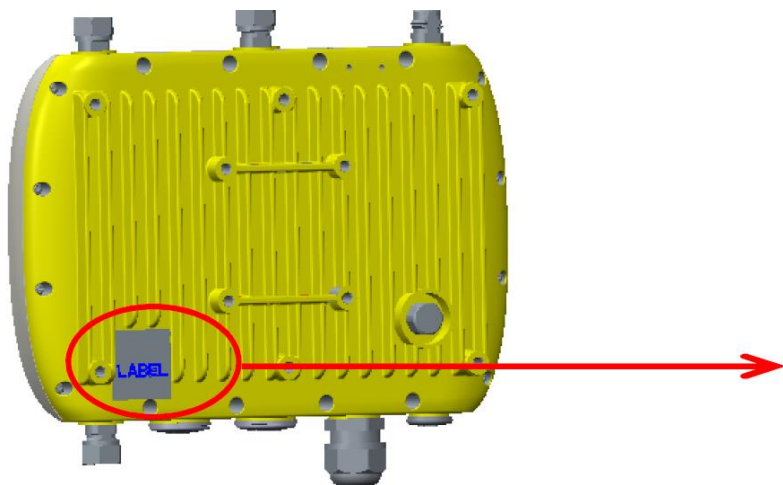

FCC ID: 2AQ68-GME840U-915U

With LTE

Product Name(产品名称\產品名稱):
Wireless Gateway\无线网关器\無線网关器
Model Number(型号\型號): GML840U-915U
Input(输入电源\輸入電源): POE @ 48Vdc < 1A,
DC @ 57Vdc < 0.8A
Manufacturer(制造商\製造商):
HON LIN Technology Co., Ltd.\鴻齡科技股份有限公司
Add: 5F-1, 5 Hsin-An Road, Hsinchu, Science-
Based Industrial Park 300, Taiwan R.O.C.

T99I096.50 Lot No.: 1218
Contains FCC ID: ZMOL850GL
FCC ID: 2AQ68-GME840U-915U
SN: AAAAAAAXXXX
MAC ID: XX:XX:XX:XX:XX
LRR UUID: 001558-XXXXXXXXXXXXXXXXXXXX

HIGH TEMPERATURE

non-LTE

Product Name(产品名称\產品名稱):
Wireless Gateway\无线网关器\無線网关器
Model Number(型号\型號): GME840U-915U
Input(输入电源\輸入電源): POE @ 48Vdc < 1A,
DC @ 57Vdc < 0.8A
Manufacturer(制造商\製造商):
HON LIN Technology Co., Ltd.\鴻齡科技股份有限公司
Add: 5F-1, 5 Hsin-An Road, Hsinchu, Science-
Based Industrial Park 300, Taiwan R.O.C.