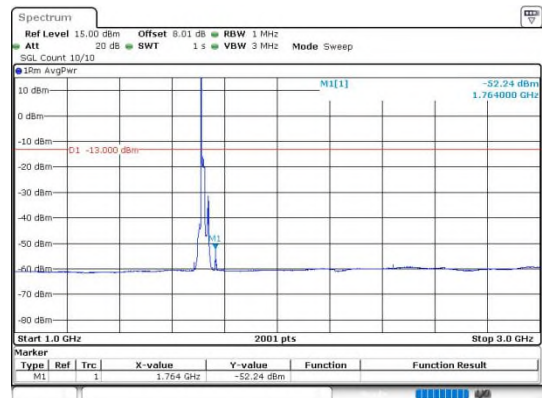

Band4_15MHz_64QAM_20175_1RB#0_0.009~0.15

Band4_15MHz_64QAM_2025_1RB#0_1000~3000