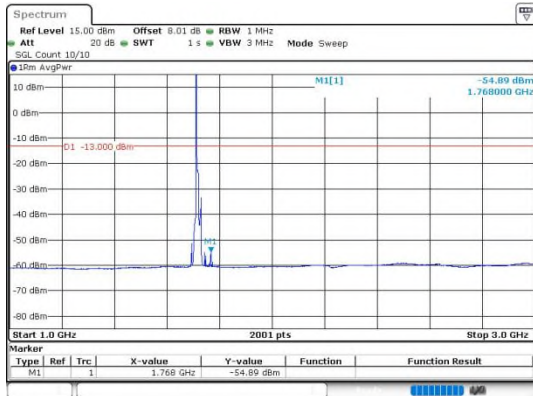

Band4_10MHz_64QAM_20175_1RB#0_0.009~0.15

Band4_10MHz_64QAM_20000_1RB#0_1000~3000