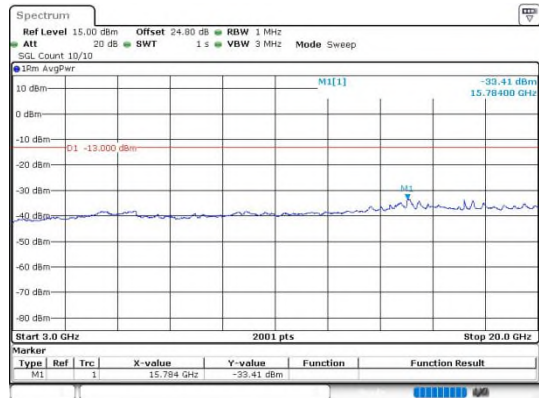

Band4_15MHz_64QAM_2025_1RB#0_0.15~30

Band4_10MHz_64QAM_20350_1RB#0_3000~20000