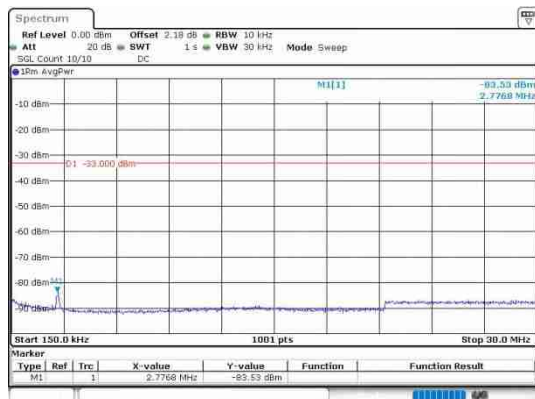

Band4_20MHz_64QAM_20050_1RB#0_1000~3000

Band4_20MHz_64QAM_20050_1RB#0_0.15~30