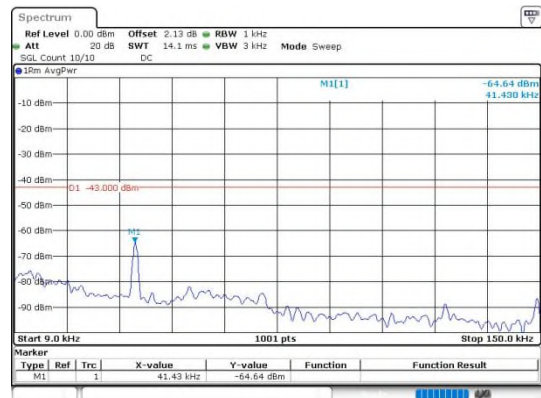

Band4_3MHz_64QAM_19965_1RB#0_30~1000

Band4_3MHz_64QAM_19965_1RB#0_0.009~0.15