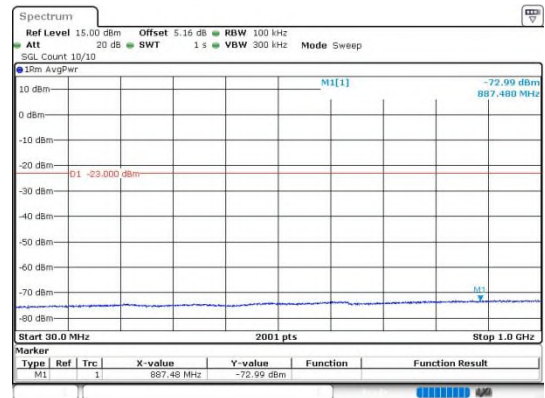

Band4_15MHz_64QAM_20175_1RB#0_3000~20000

Band4_15MHz_64QAM_20175_1RB#0_30~1000