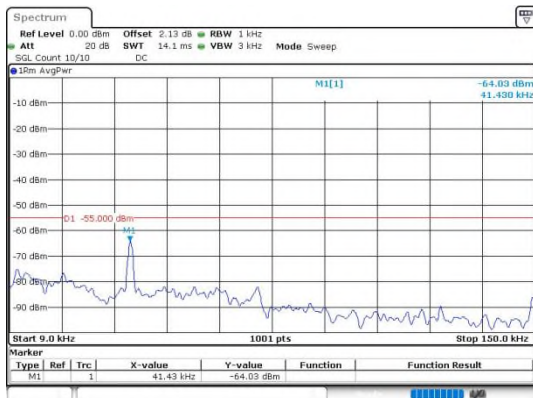

Band7_5MHz_QPSK_21425_1RB#0_30~1000

Band7_5MHz_QPSK_21425_1RB#0_0.009~0.15