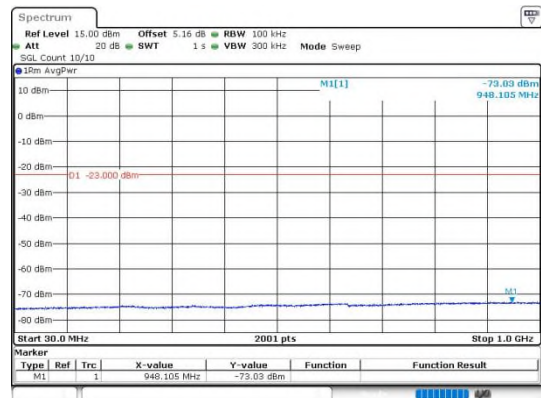

Band4_20MHz_64QAM_20300_1RB#0_3000~20000

Band4_20MHz_64QAM_20300_1RB#0_30~1000