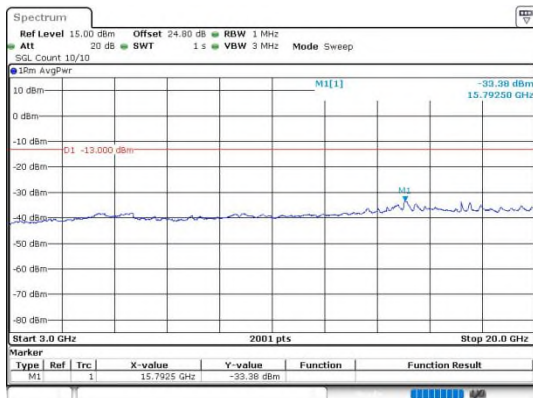

Band4_3MHz_64QAM_19965_1RB#0_0.15~30

Band4_1.4MHz_64QAM_20393_1RB#0_3000~20000