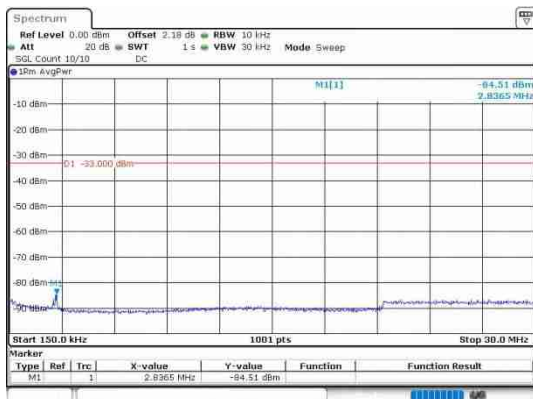

Band4_3MHz_64QAM_19965_1RB#0_0.15~30