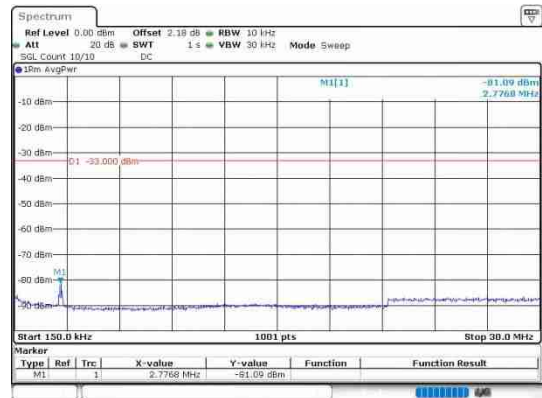

Band4_15MHz_64QAM_2025_1RB#0_1000~3000

Band4_15MHz_64QAM_2025_1RB#0_0.15~30