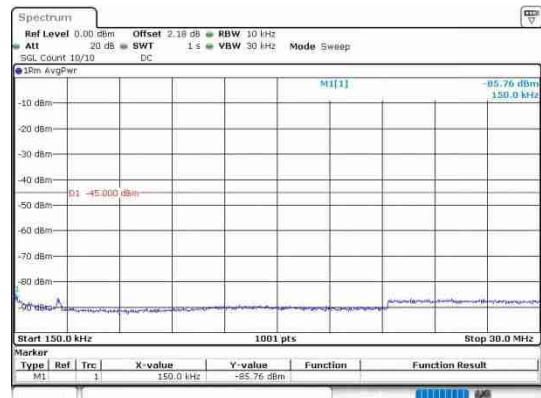

Band7_10MHz_QPSK_21400_1RB#0_1000~20000

Band7_10MHz_QPSK_21400_1RB#0_0.15~30