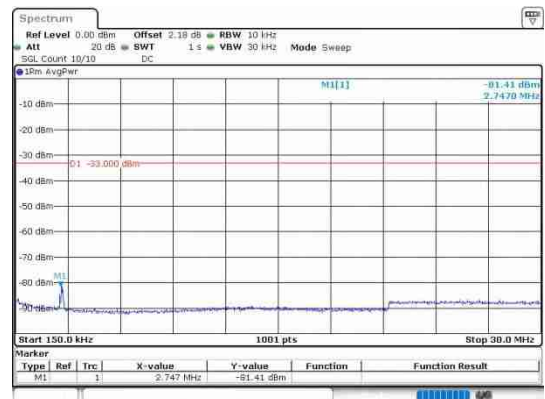

Band4_15MHz_64QAM_20325_1RB#0_1000~3000

Band4_15MHz_64QAM_20325_1RB#0_0.15~30