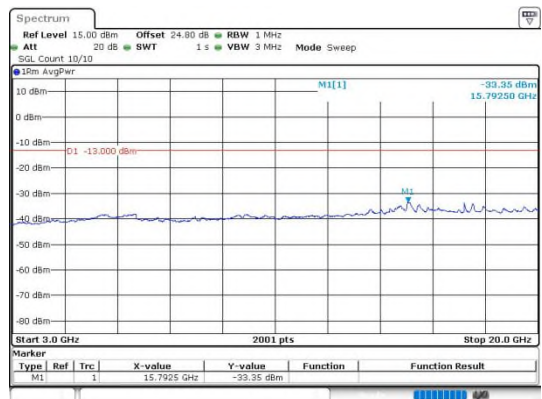

Band4\_3MHz\_64QAM\_20385\_1RB#0\_0.15~30

Band4\_3MHz\_64QAM\_20385\_1RB#0\_30~1000

Band4\_3MHz\_64QAM\_20385\_1RB#0\_1000~3000

Band4\_3MHz\_64QAM\_20385\_1RB#0\_3000~20000

**Band4\_5MHz\_64QAM\_19975\_1RB#0\_0.009~0.15**