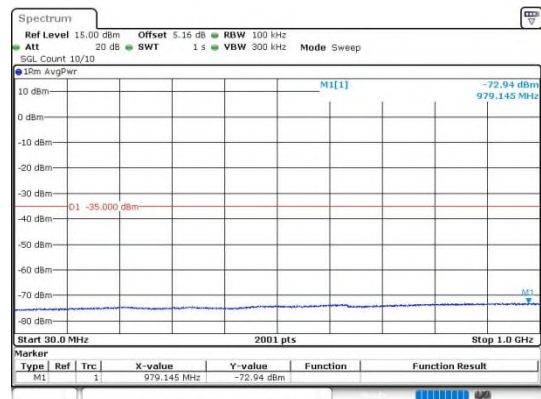

Band7_5MHz_16QAM_21100_1RB#0_20000~27000

Band7_5MHz_16QAM_21100_1RB#0_30~1000