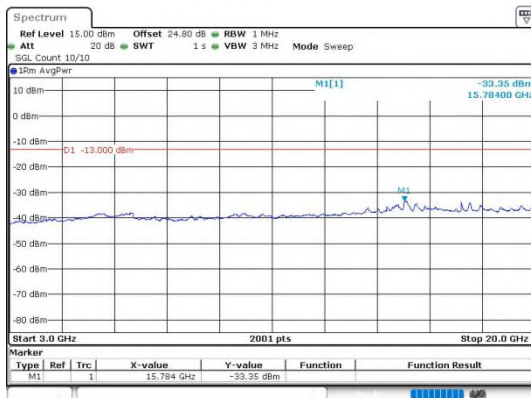

Band4_10MHz_64QAM_20000_1RB#0_0.15~30

Band4_5MHz_64QAM_20375_1RB#0_3000~20000