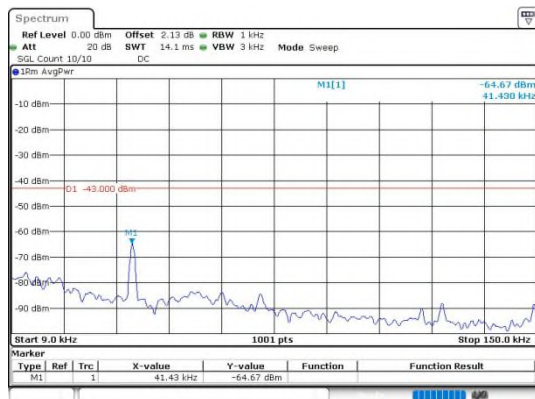

Band4_1.4MHz_64QAM_20393_1RB#0_30~1000

Band4_1.4MHz_64QAM_20393_1RB#0_0.009~0.15