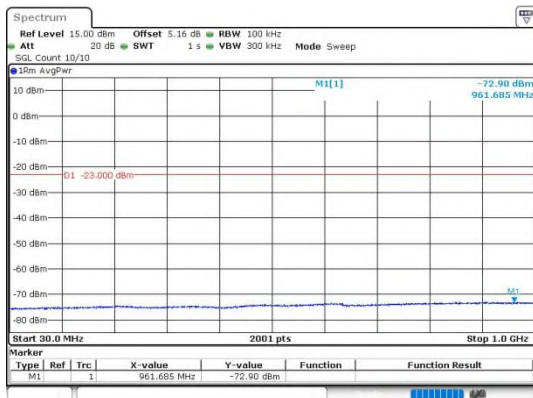

Band4_15MHz_64QAM_2025_1RB#0_3000~20000

Band4_15MHz_64QAM_2025_1RB#0_30~1000