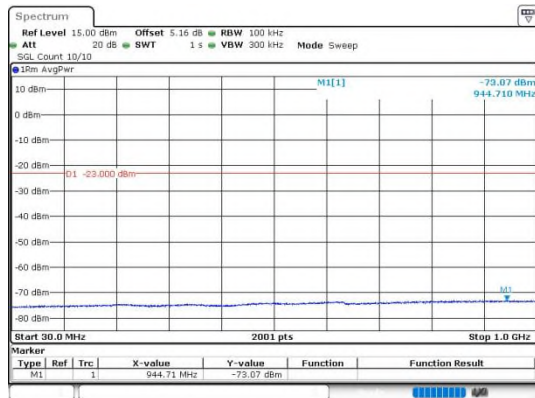

Band4_15MHz_64QAM_20325_1RB#0_3000~20000

Band4_15MHz_64QAM_20325_1RB#0_30~1000