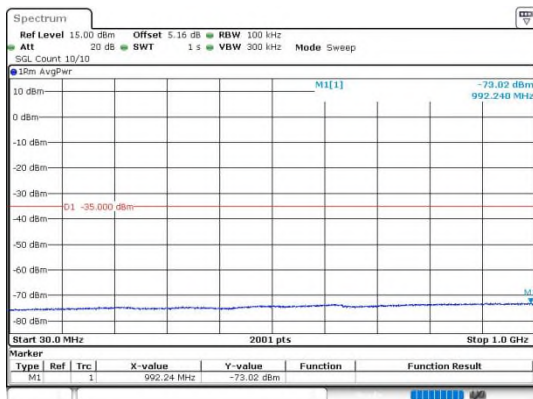

Band7_10MHz_QPSK_21400_1RB#0_30~1000