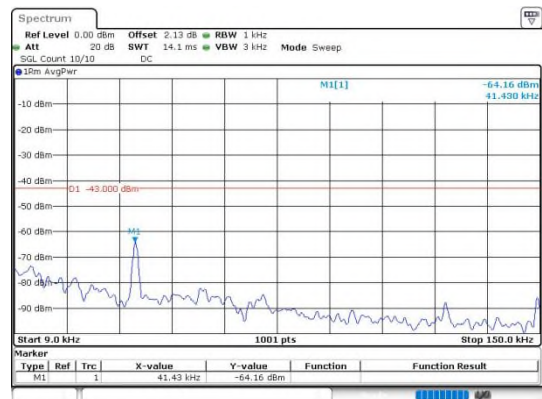

Band4_15MHz_64QAM_20175_1RB#0_30~1000

Band4_15MHz_64QAM_20175_1RB#0_0.009~0.15