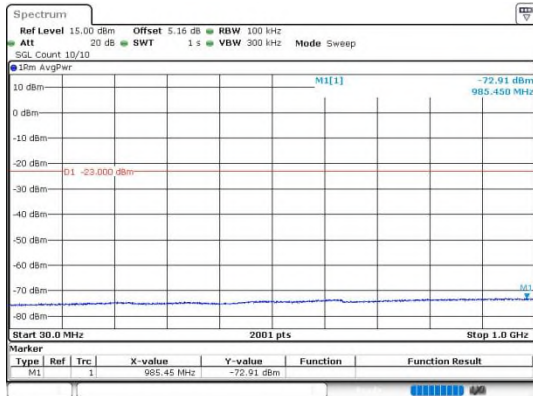

Band4_1.4MHz_64QAM_20393_1RB#0_3000~20000

Band4_1.4MHz_64QAM_20393_1RB#0_30~1000