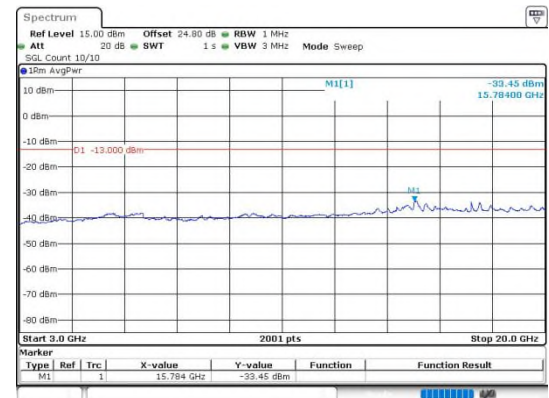

**LTE Band 4 \_ 64QAM**

**Band4\_1.4MHz\_64QAM\_20175\_1RB#0\_0.15~30**

**Band4\_1.4MHz\_64QAM\_20175\_1RB#0\_30~1000**

**Band4\_1.4MHz\_64QAM\_20175\_1RB#0\_1000~3000**

**Band4\_1.4MHz\_64QAM\_20175\_1RB#0\_3000~20000**