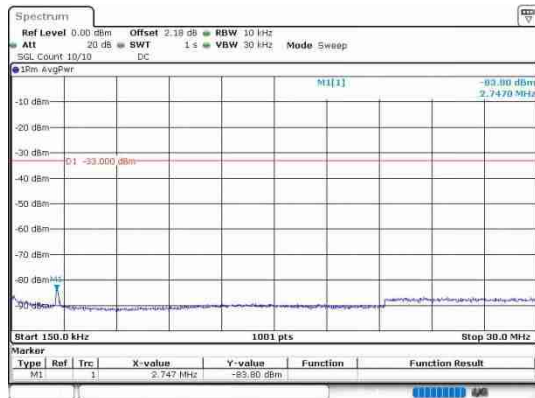

**LTE Band 4 \_ 64QAM**

**Band4\_1.4MHz\_64QAM\_20175\_1RB#0\_0.15~30**

**Band4\_1.4MHz\_64QAM\_20175\_1RB#0\_30~1000**

**Band4\_1.4MHz\_64QAM\_20175\_1RB#0\_1000~3000**

**Band4\_1.4MHz\_64QAM\_20175\_1RB#0\_3000~20000**