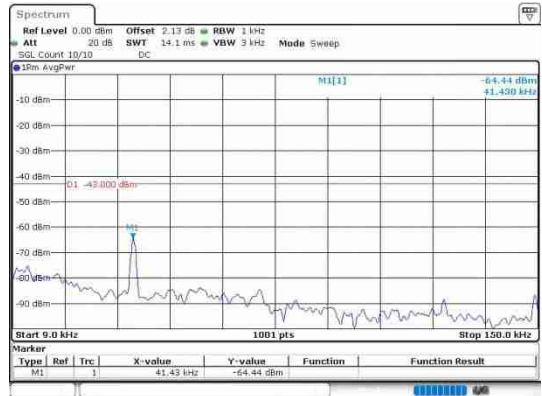

Band4_3MHz_64QAM_20385_1RB#0_30~1000

Band4_3MHz_64QAM_20385_1RB#0_0.009~0.15