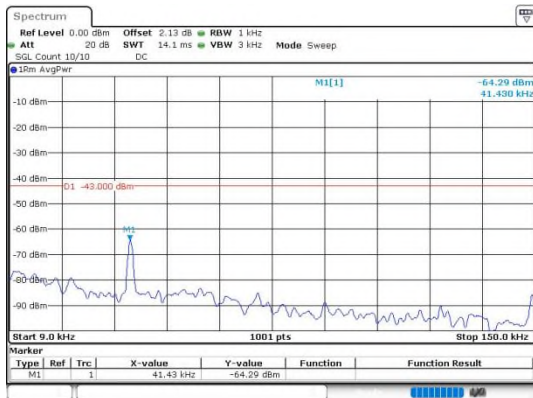

Band4\_3MHz\_64QAM\_20385\_1RB#0\_0.15~30

Band4\_3MHz\_64QAM\_20385\_1RB#0\_30~1000

Band4\_3MHz\_64QAM\_20385\_1RB#0\_1000~3000

Band4\_3MHz\_64QAM\_20385\_1RB#0\_3000~20000

**Band4\_5MHz\_64QAM\_19975\_1RB#0\_0.009~0.15**