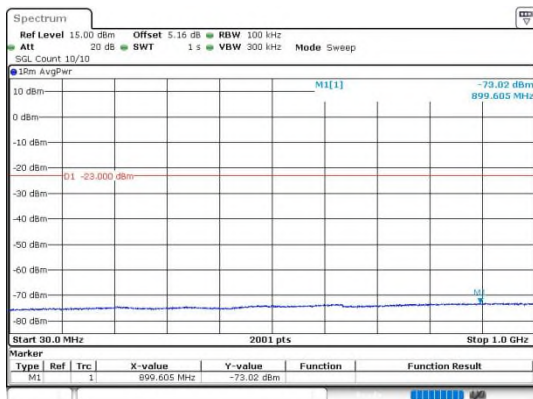

Band4_20MHz_64QAM_20175_1RB#0_3000~20000

Band4_20MHz_64QAM_20175_1RB#0_30~1000