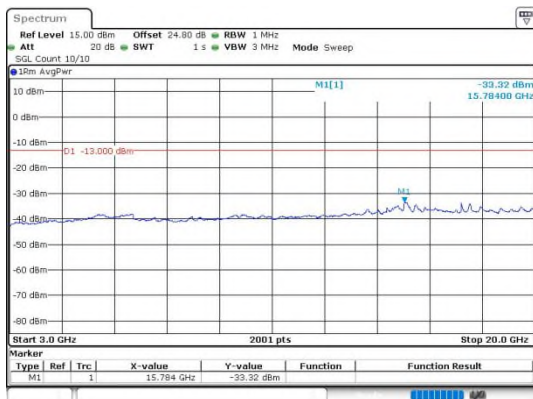

Band4_5MHz_64QAM_19975_1RB#0_3000~20000