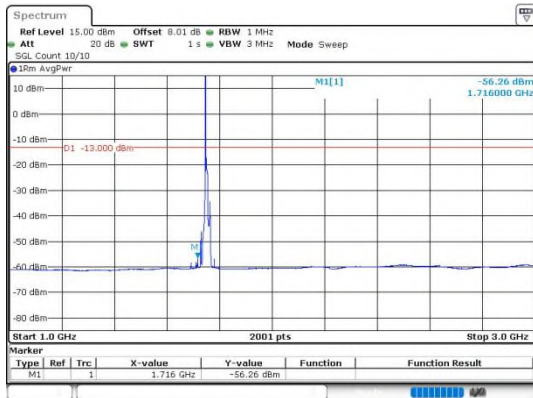

Band4_15MHz_64QAM_2025_1RB#0_0.009~0.15

Band4_10MHz_64QAM_20350_1RB#0_1000~3000