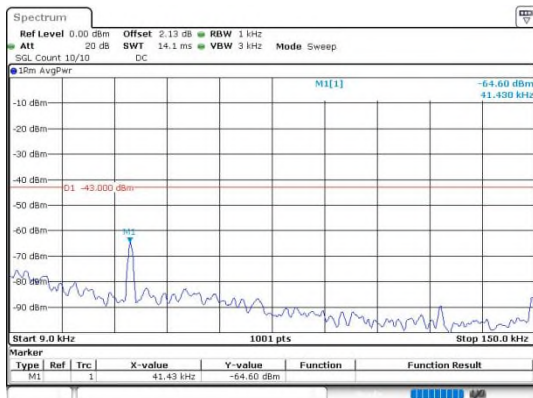

Band4_20MHz_64QAM_20175_1RB#0_30~1000

Band4_20MHz_64QAM_20175_1RB#0_0.009~0.15