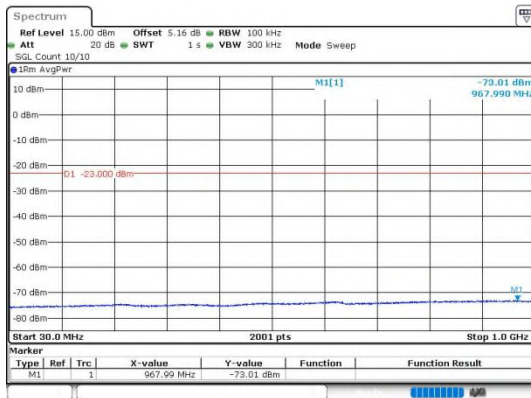

Band4_5MHz_64QAM_20375_1RB#0_3000~20000

Band4_5MHz_64QAM_20375_1RB#0_30~1000