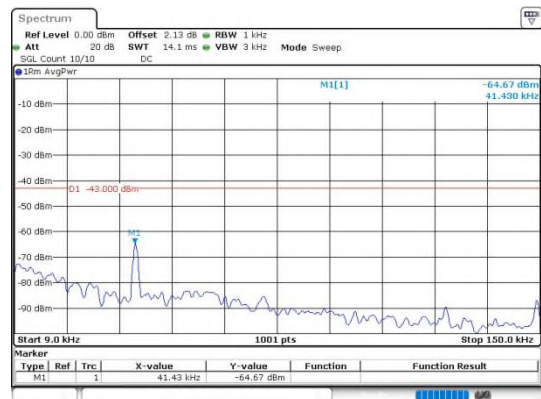

Band4_5MHz_64QAM_20175_1RB#0_0.009~0.15