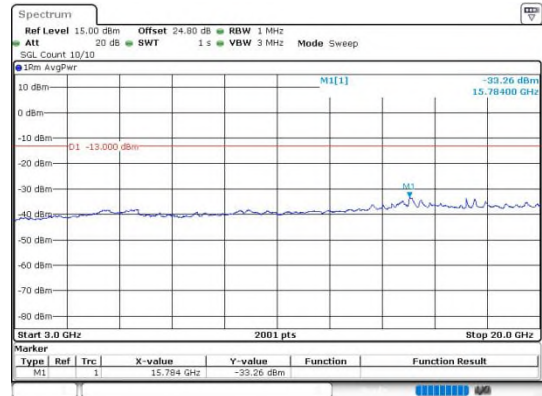

Band4_10MHz_64QAM_20175_1RB#0_0.15~30

Band4_10MHz_64QAM_20000_1RB#0_3000~20000