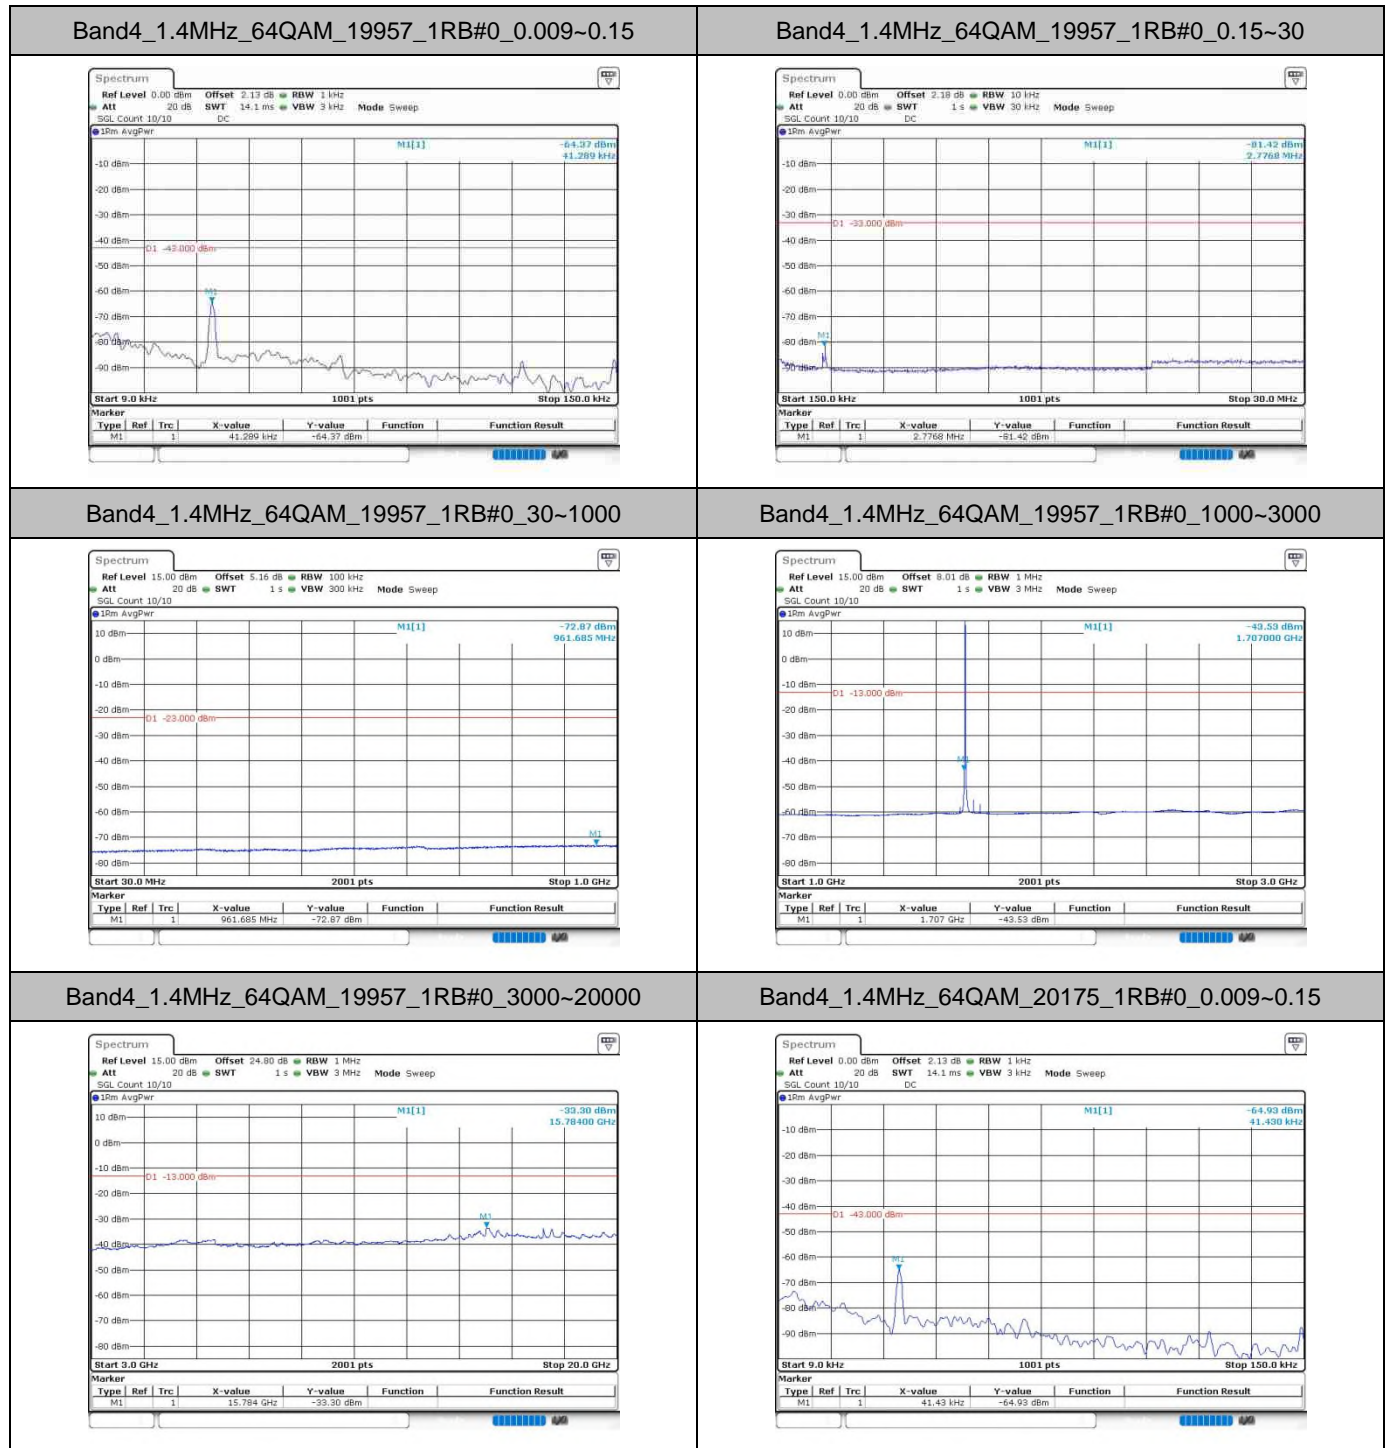

**LTE Band 4 \_ 64QAM**

**Band4\_1.4MHz\_64QAM\_20175\_1RB#0\_0.15~30**

**Band4\_1.4MHz\_64QAM\_20175\_1RB#0\_30~1000**

**Band4\_1.4MHz\_64QAM\_20175\_1RB#0\_1000~3000**

**Band4\_1.4MHz\_64QAM\_20175\_1RB#0\_3000~20000**