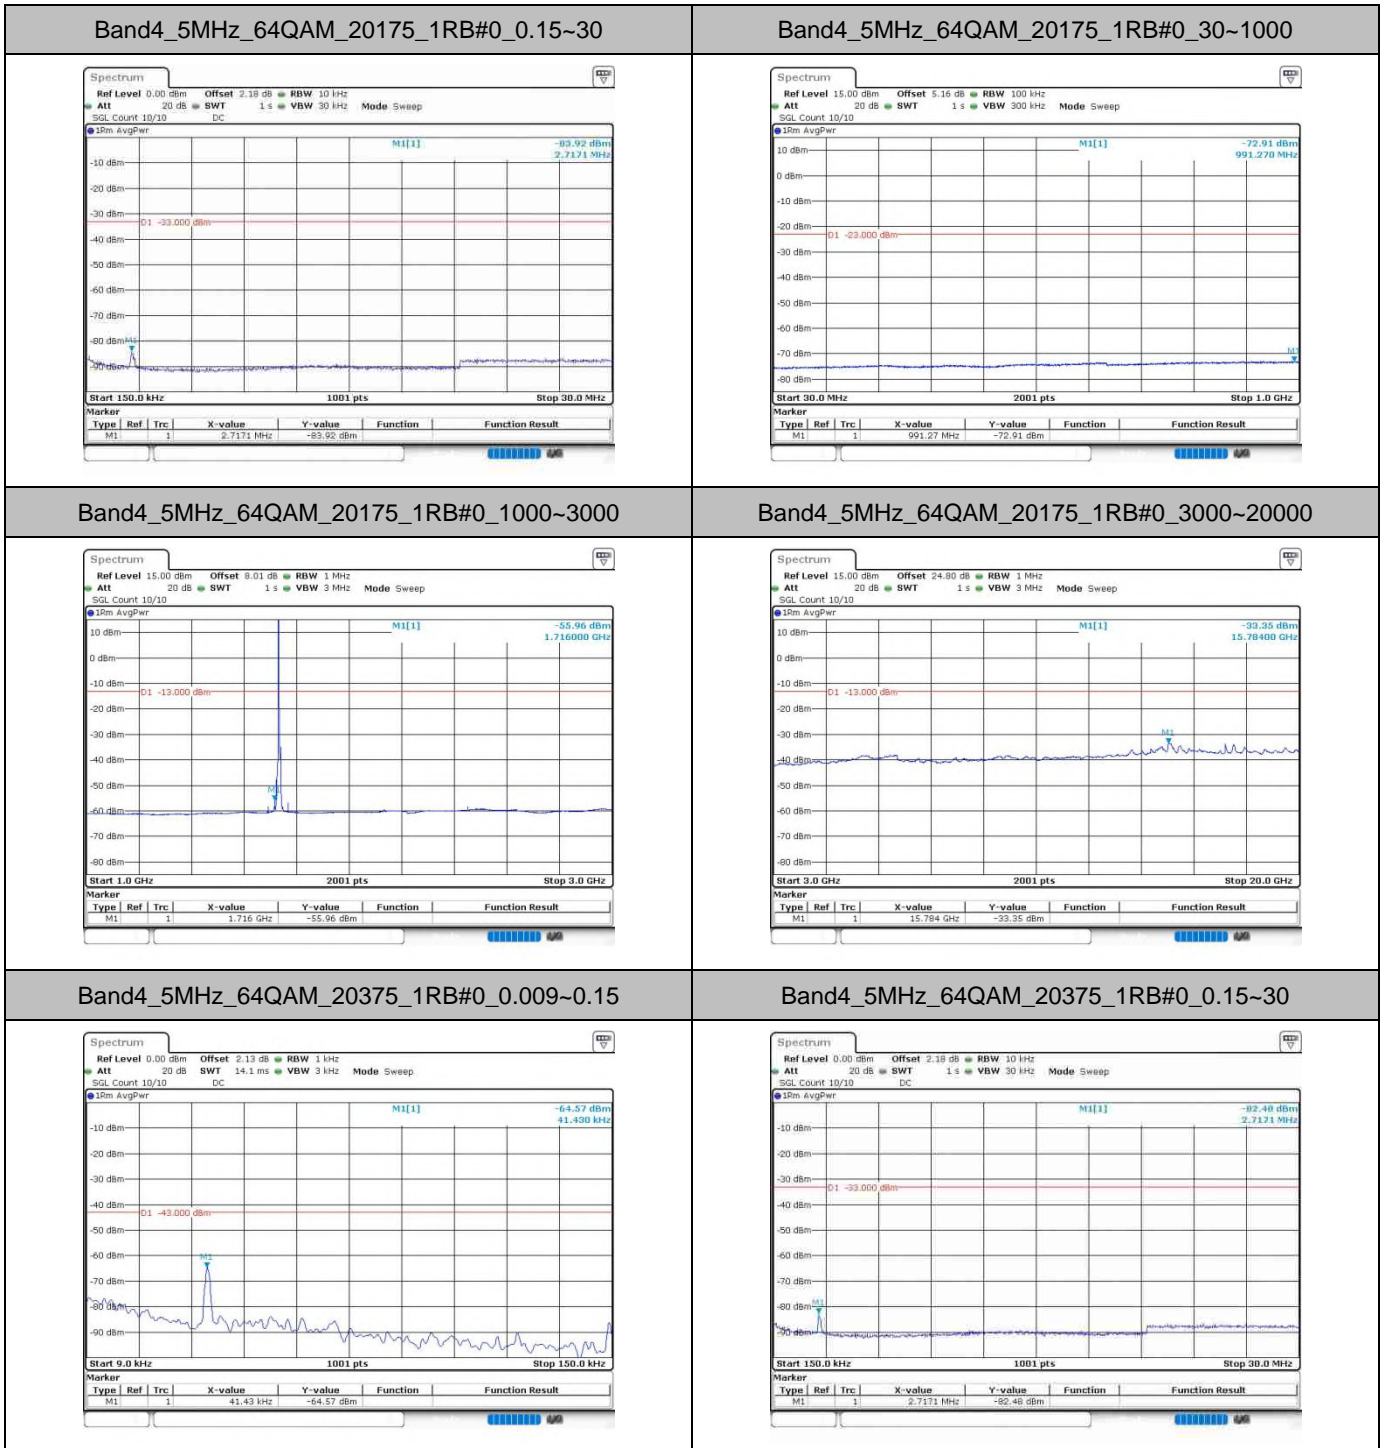

**Band4\_5MHz\_64QAM\_19975\_1RB#0\_0.15~30**

**Band4\_5MHz\_64QAM\_19975\_1RB#0\_30~1000**

**Band4\_5MHz\_64QAM\_19975\_1RB#0\_1000~3000**

**Band4\_5MHz\_64QAM\_19975\_1RB#0\_3000~20000**

**Band4\_5MHz\_64QAM\_20175\_1RB#0\_0.009~0.15**