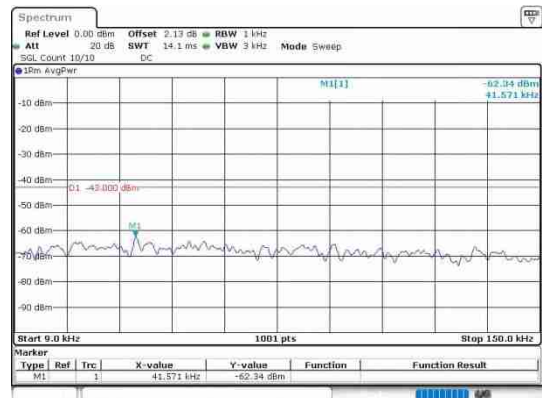

Band4_20MHz_64QAM_20050_1RB#0_30~1000

Band4_20MHz_64QAM_20050_1RB#0_0.009~0.15