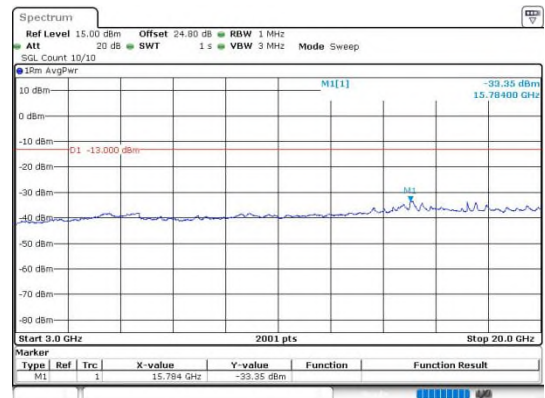

Band4_15MHz_64QAM_20325_1RB#0_0.15~30

Band4_15MHz_64QAM_20175_1RB#0_3000~20000