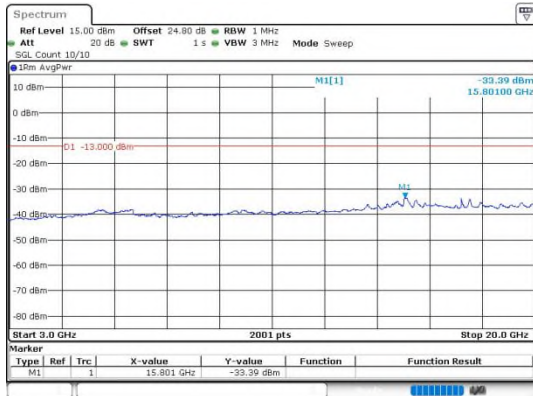

Band4_10MHz_64QAM_20350_1RB#0_0.15~30

Band4_10MHz_64QAM_20175_1RB#0_3000~20000