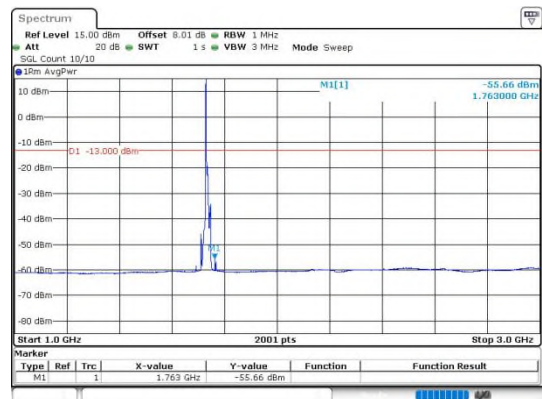

Band4_10MHz_64QAM_20350_1RB#0_0.009~0.15

Band4_10MHz_64QAM_20175_1RB#0_1000~3000