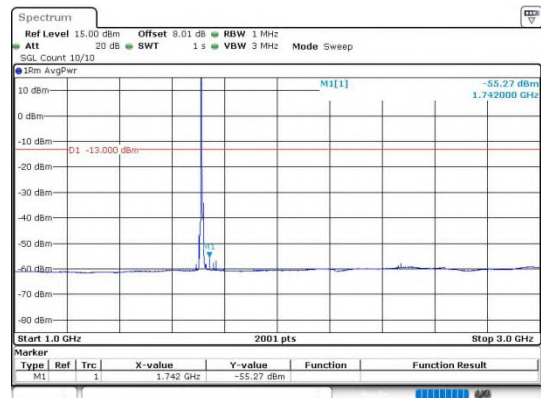

Band4_5MHz_64QAM_20175_1RB#0_0.009~0.15

Band4_5MHz_64QAM_19975_1RB#0_1000~3000