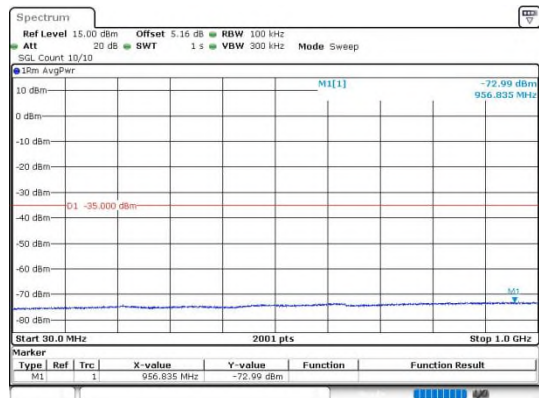

Band7_5MHz_16QAM_21425_1RB#0_20000~27000

Band7_5MHz_16QAM_21425_1RB#0_30~1000