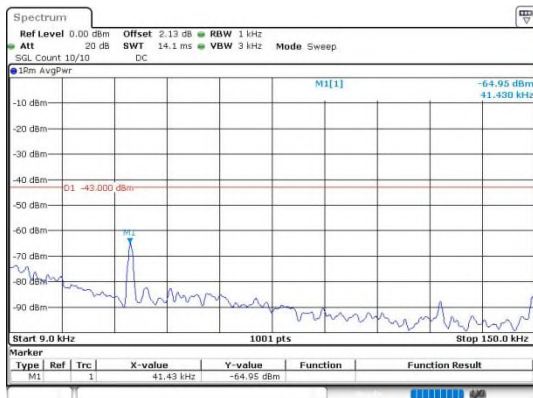

Band4_10MHz_64QAM_20175_1RB#0_30~1000

Band4_10MHz_64QAM_20175_1RB#0_0.009~0.15