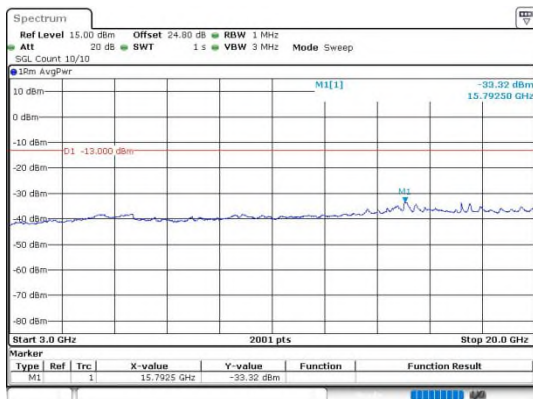

Band4_15MHz_64QAM_20175_1RB#0_0.15~30

Band4_15MHz_64QAM_2025_1RB#0_3000~20000