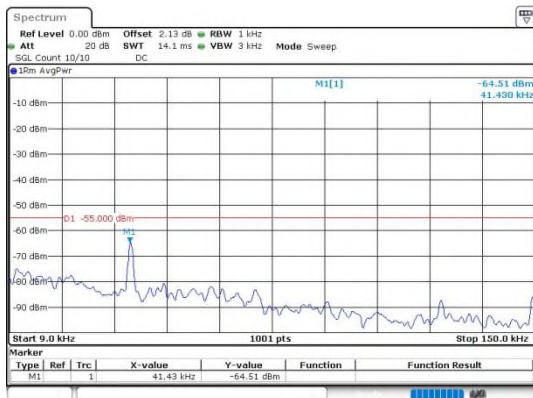

Band7_10MHz_QPSK_21400_1RB#0_30~1000

Band7_10MHz_QPSK_21400_1RB#0_0.009~0.15