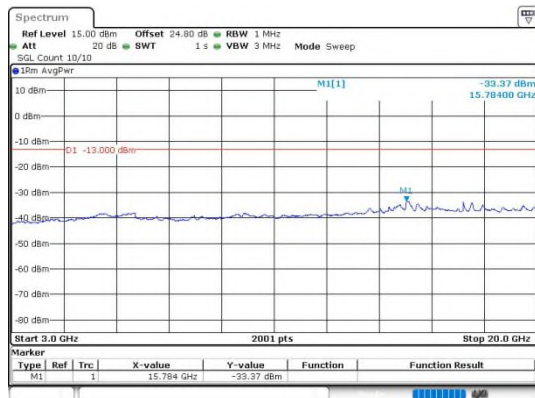

Band4_20MHz_64QAM_20050_1RB#0_0.15~30

Band4_15MHz_64QAM_20325_1RB#0_3000~20000