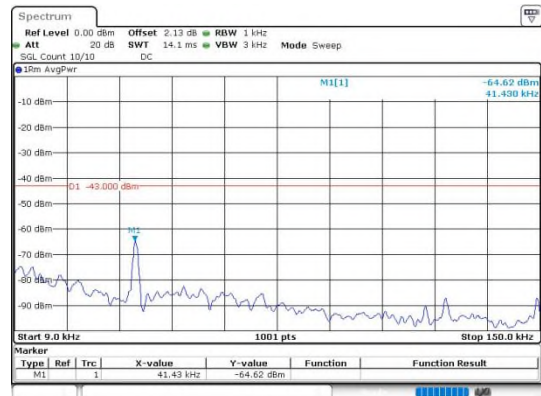

Band4_20MHz_64QAM_20300_1RB#0_30~1000

Band4_20MHz_64QAM_20300_1RB#0_0.009~0.15