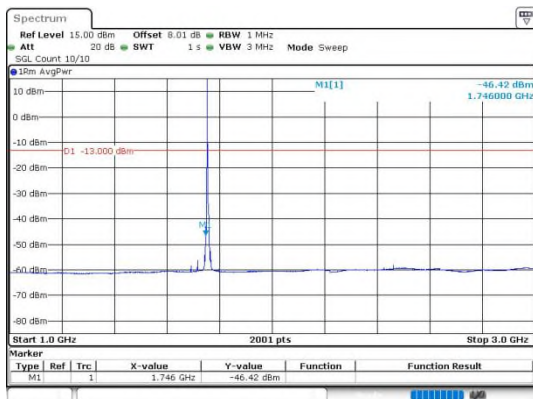

Band4_5MHz_64QAM_19975_1RB#0_0.009~0.15

Band4_3MHz_64QAM_20385_1RB#0_1000~3000