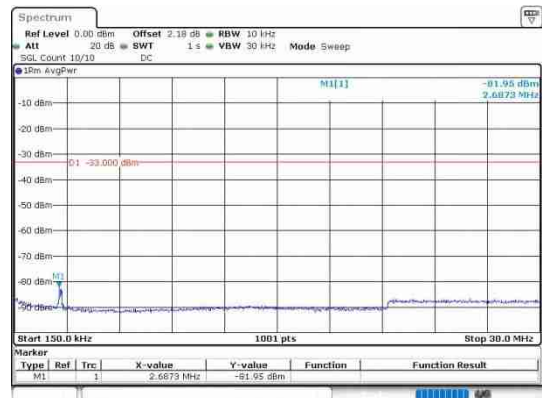

Band4_10MHz_64QAM_20175_1RB#0_1000~3000

Band4_10MHz_64QAM_20175_1RB#0_0.15~30