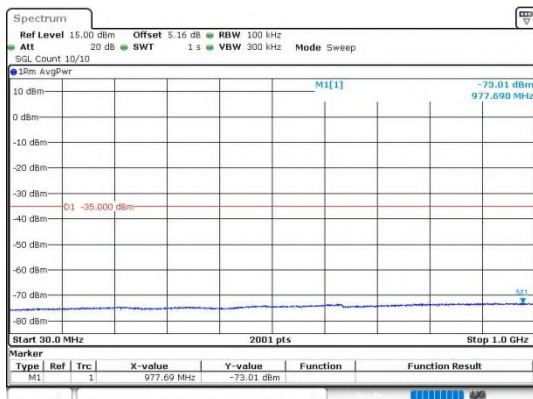

Band7_5MHz_QPSK_21425_1RB#0_20000~27000

Band7_5MHz_QPSK_21425_1RB#0_30~1000