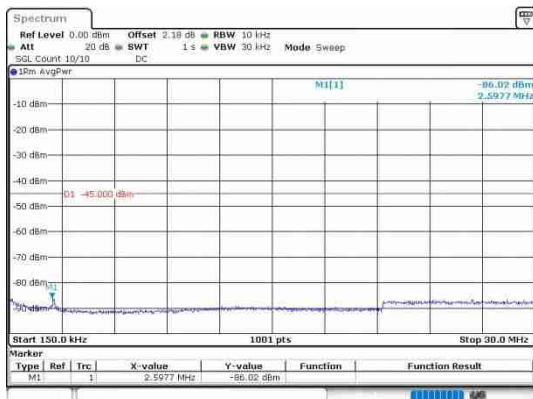

Band7_5MHz_16QAM_21100_1RB#0_1000~20000

Band7_5MHz_16QAM_21100_1RB#0_0.15~30