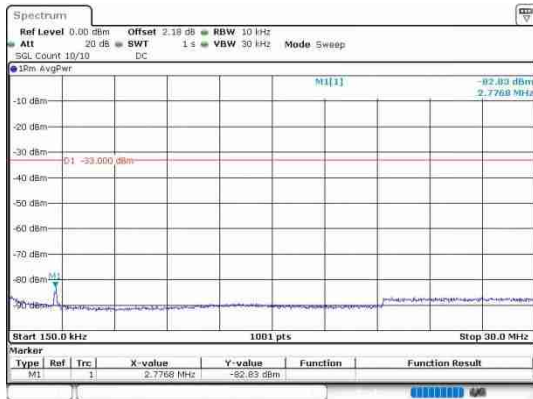

Band4_10MHz_64QAM_20350_1RB#0_1000~3000

Band4_10MHz_64QAM_20350_1RB#0_0.15~30