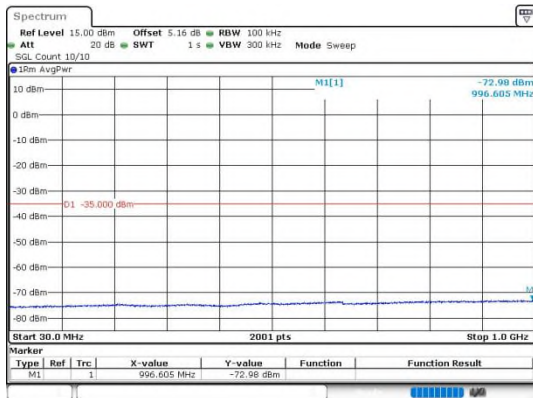

Band7_5MHz_QPSK_21100_1RB#0_20000~27000

Band7_5MHz_QPSK_21100_1RB#0_30~1000