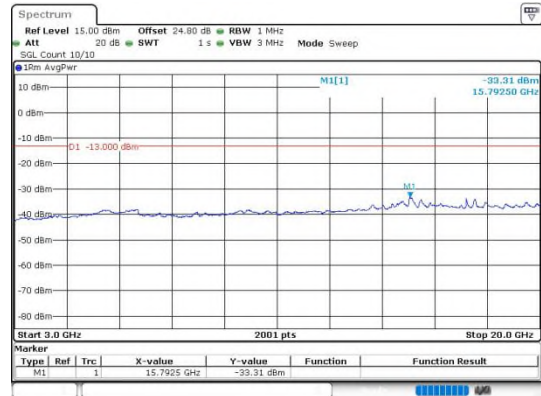

Band4_20MHz_64QAM_20175_1RB#0_0.15~30

Band4_20MHz_64QAM_20050_1RB#0_3000~20000