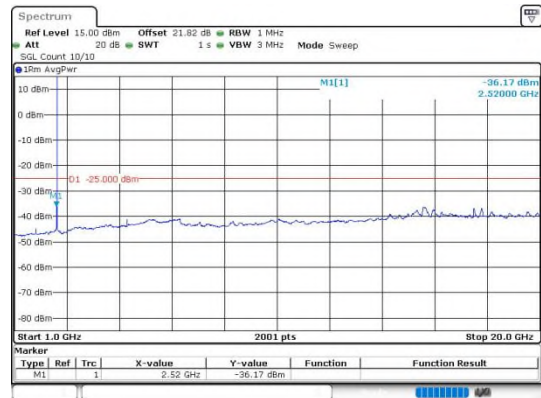

Band7_5MHz_16QAM_21100_1RB#0_0.009~0.15

Band7_5MHz_QPSK_21100_1RB#0_1000~20000