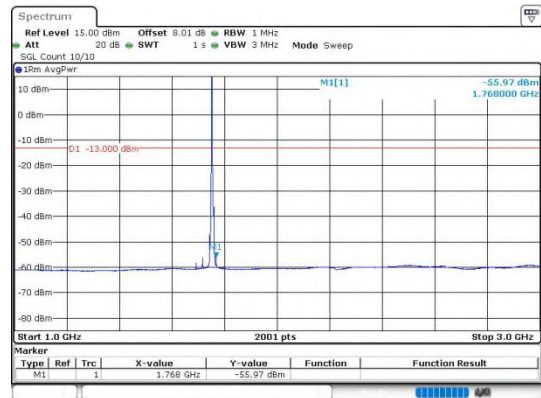

Band4_10MHz_64QAM_20000_1RB#0_0.009~0.15

Band4_5MHz_64QAM_20375_1RB#0_1000~3000