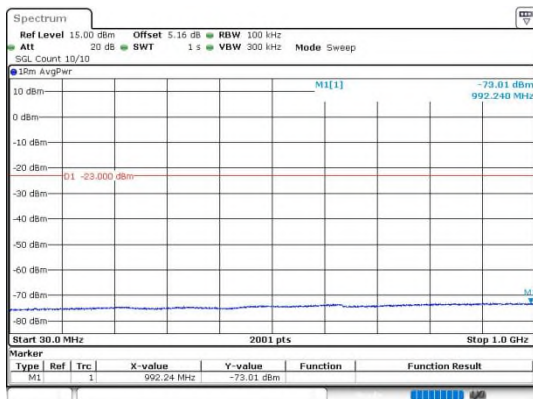

Band4_10MHz_64QAM_20175_1RB#0_3000~20000

Band4_10MHz_64QAM_20175_1RB#0_30~1000