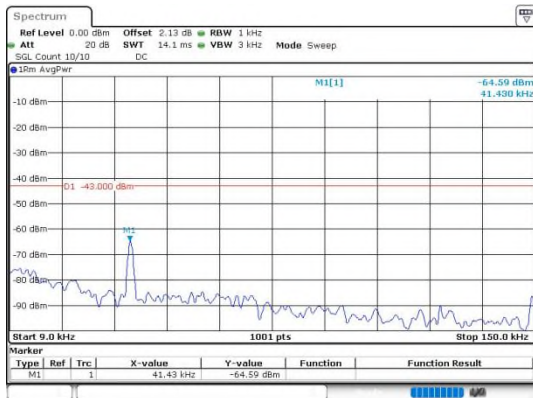

Band4_15MHz_64QAM_2025_1RB#0_30~1000

Band4_15MHz_64QAM_2025_1RB#0_0.009~0.15