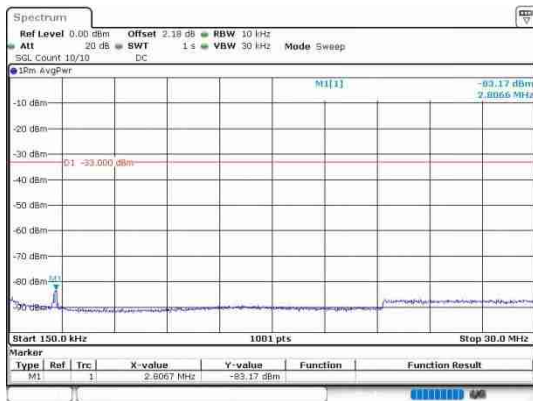

Band4_3MHz_64QAM_20385_1RB#0_1000~3000

Band4_3MHz_64QAM_20385_1RB#0_0.15~30