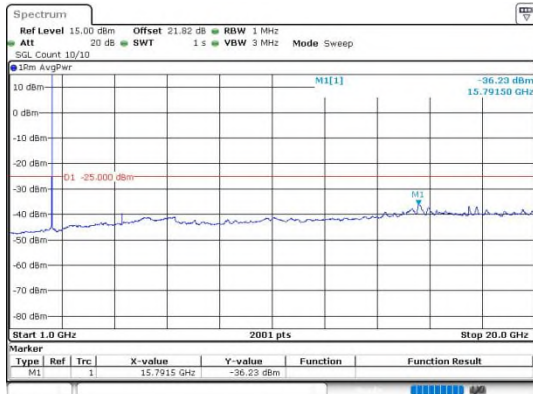

Band7_10MHz_QPSK_21400_1RB#0_0.009~0.15

Band7_10MHz_16QAM_21100_1RB#0_1000~20000