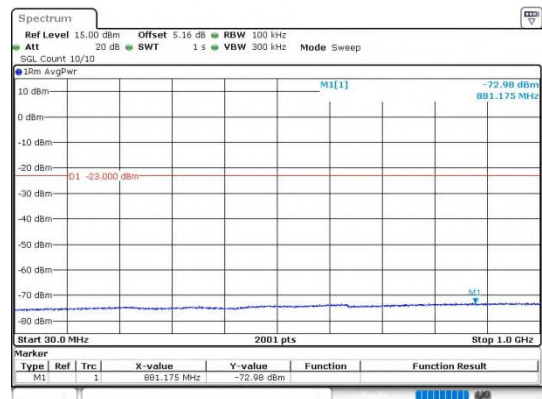

Band4_20MHz_64QAM_20050_1RB#0_3000~20000

Band4_20MHz_64QAM_20050_1RB#0_30~1000