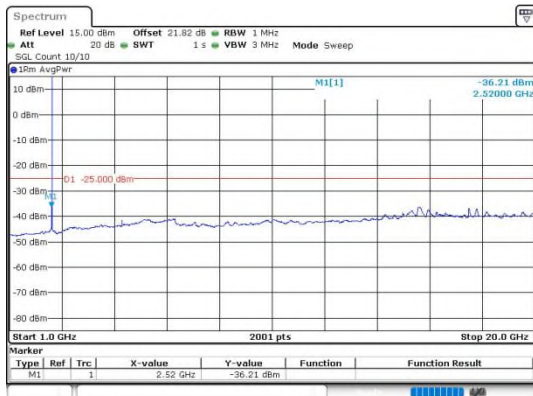

Band7_5MHz_QPSK_21425_1RB#0_0.009~0.15

Band7_5MHz_16QAM_21100_1RB#0_1000~20000