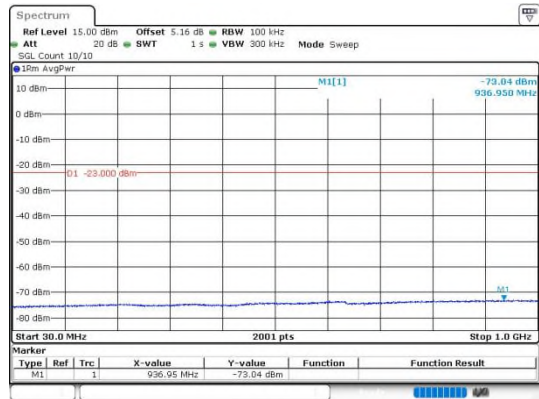

Band4_10MHz_64QAM_20350_1RB#0_3000~20000

Band4_10MHz_64QAM_20350_1RB#0_30~1000