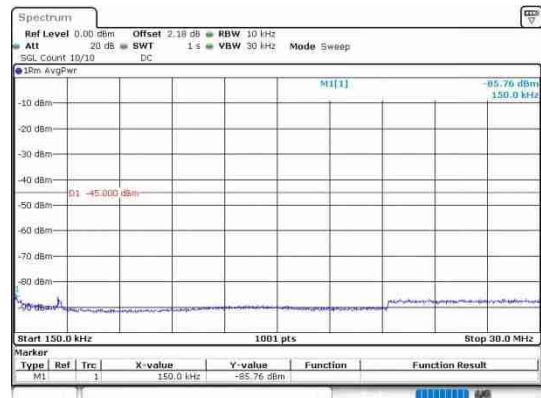

Band7_5MHz_QPSK_21425_1RB#0_1000~20000

Band7_5MHz_QPSK_21425_1RB#0_0.15~30