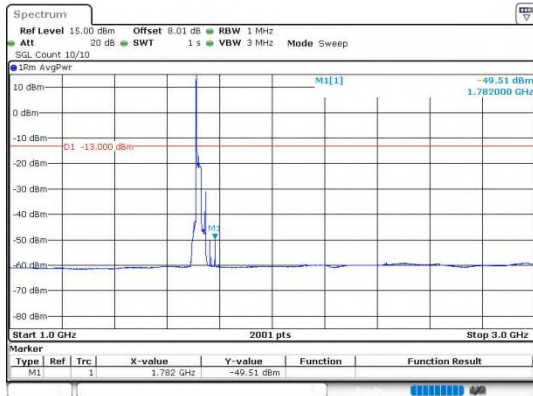

Band4_20MHz_64QAM_20175_1RB#0_0.009~0.15

Band4_20MHz_64QAM_20050_1RB#0_1000~3000