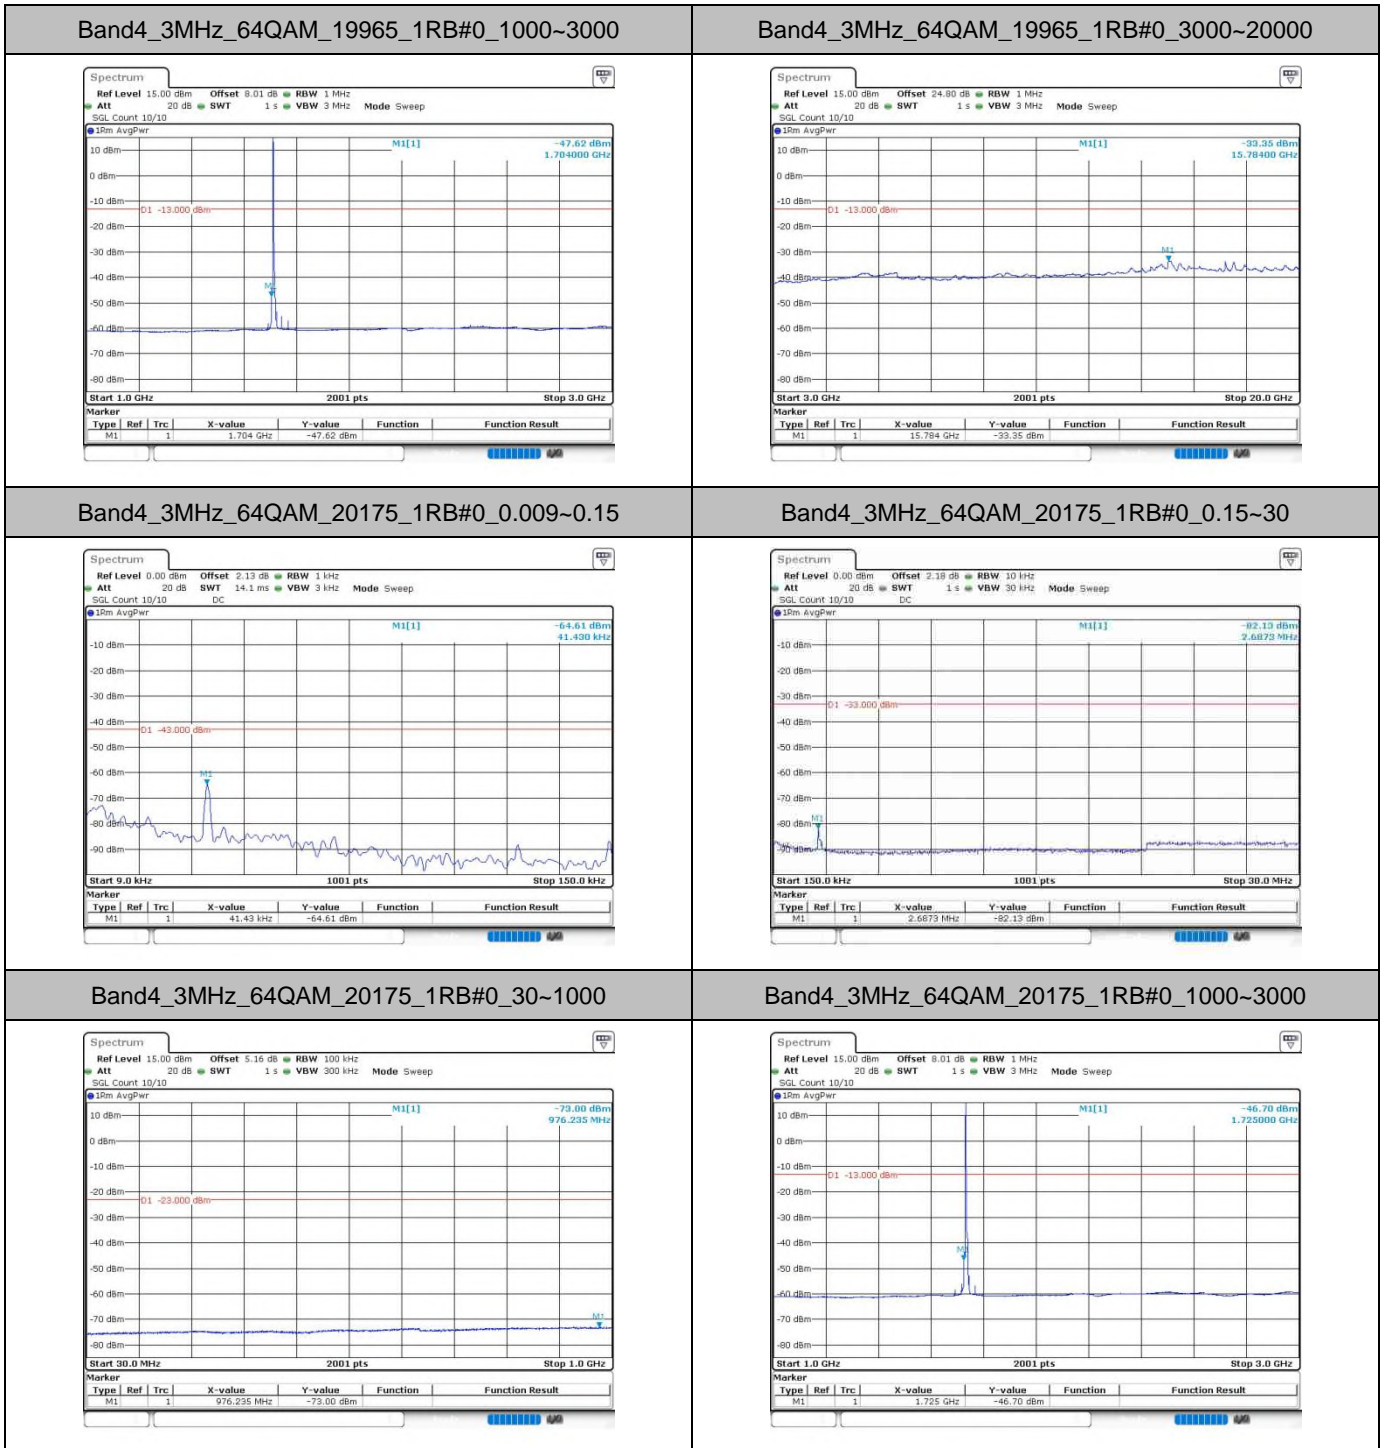

Band4_3MHz_64QAM_20175_1RB#0_3000~20000

Band4_3MHz_64QAM_20385_1RB#0_0.009~0.15