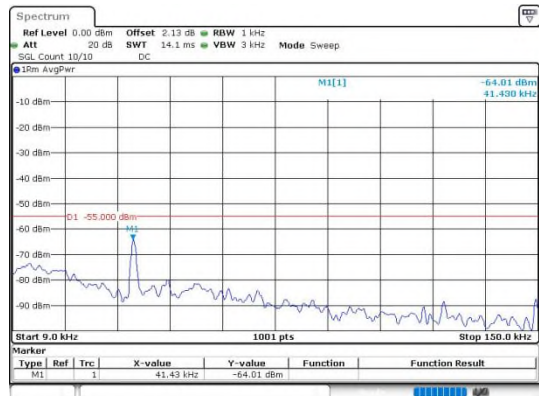

Band7_5MHz_16QAM_21425_1RB#0_30~1000

Band7_5MHz_16QAM_21425_1RB#0_0.009~0.15