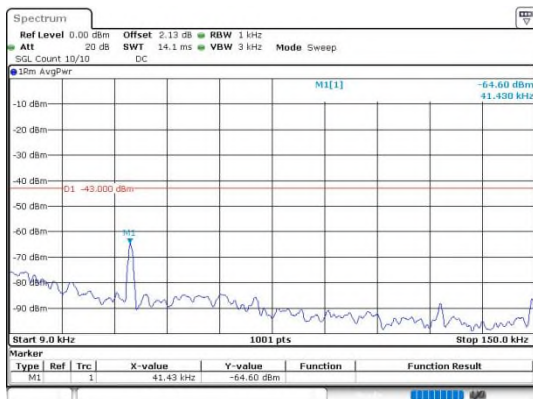

Band4_15MHz_64QAM_20325_1RB#0_30~1000

Band4_15MHz_64QAM_20325_1RB#0_0.009~0.15