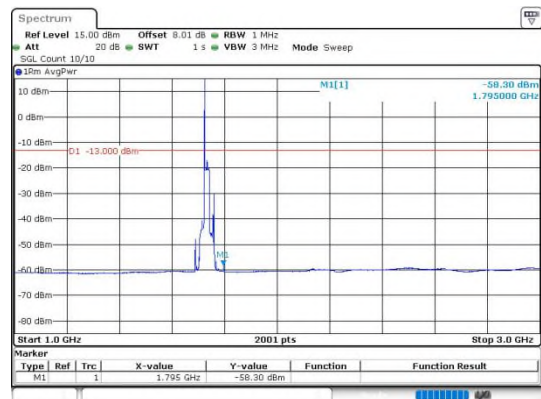

Band4_20MHz_64QAM_20300_1RB#0_0.009~0.15

Band4_20MHz_64QAM_20175_1RB#0_1000~3000