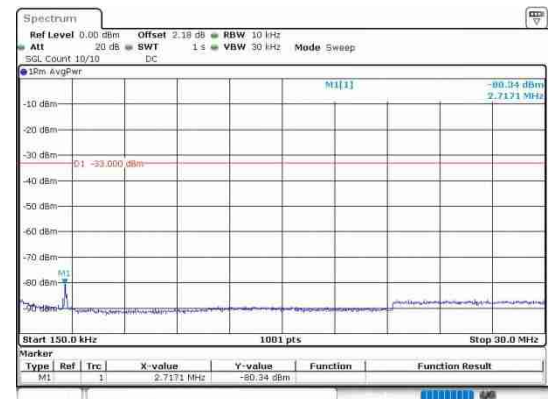

Band4_1.4MHz_64QAM_20393_1RB#0_1000~3000

Band4_1.4MHz_64QAM_20393_1RB#0_0.15~30