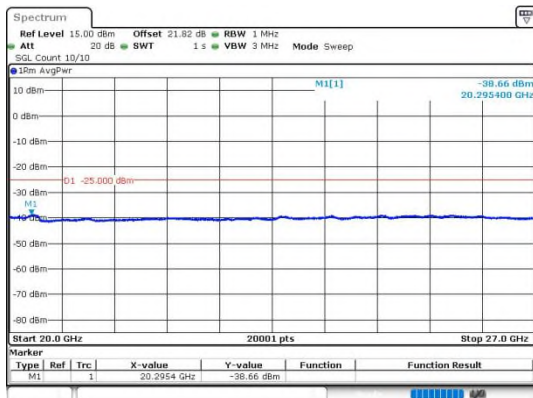

Band7_5MHz_16QAM_21100_1RB#0_0.15~30

Band7_5MHz_QPSK_21100_1RB#0_20000~27000