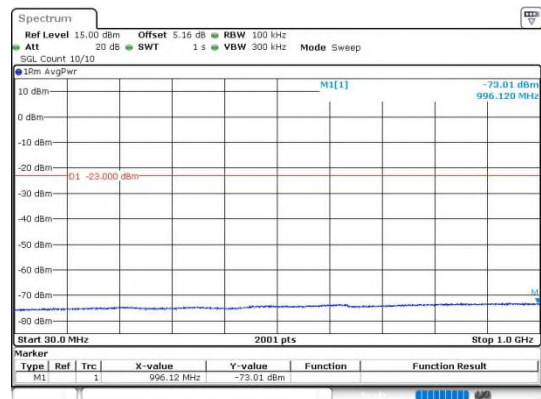

Band4_3MHz_64QAM_19965_1RB#0_30~1000