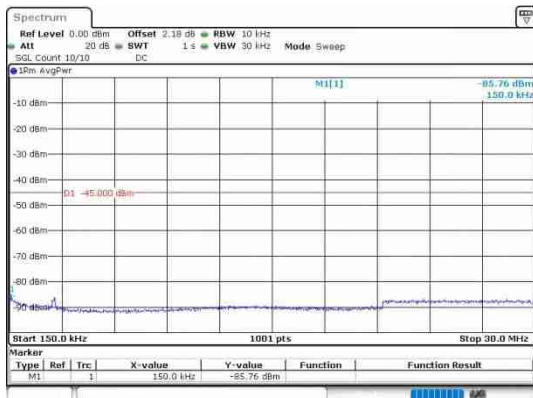

Band7_5MHz_16QAM_21425_1RB#0_1000~20000

Band7_5MHz_16QAM_21425_1RB#0_0.15~30