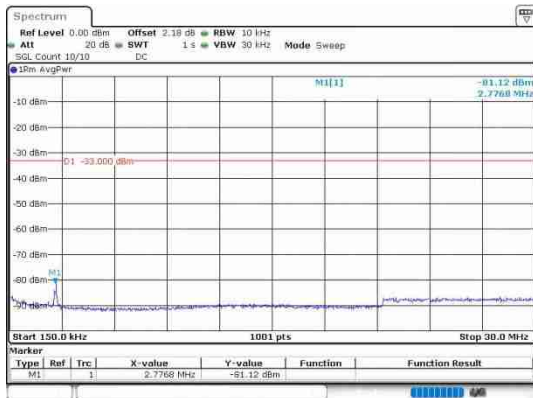

Band4_15MHz_64QAM_20175_1RB#0_1000~3000

Band4_15MHz_64QAM_20175_1RB#0_0.15~30