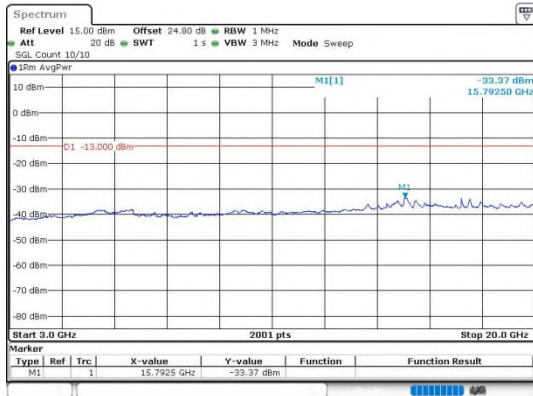

Band4_3MHz_64QAM_20385_1RB#0_0.15~30

Band4_3MHz_64QAM_20175_1RB#0_3000~20000