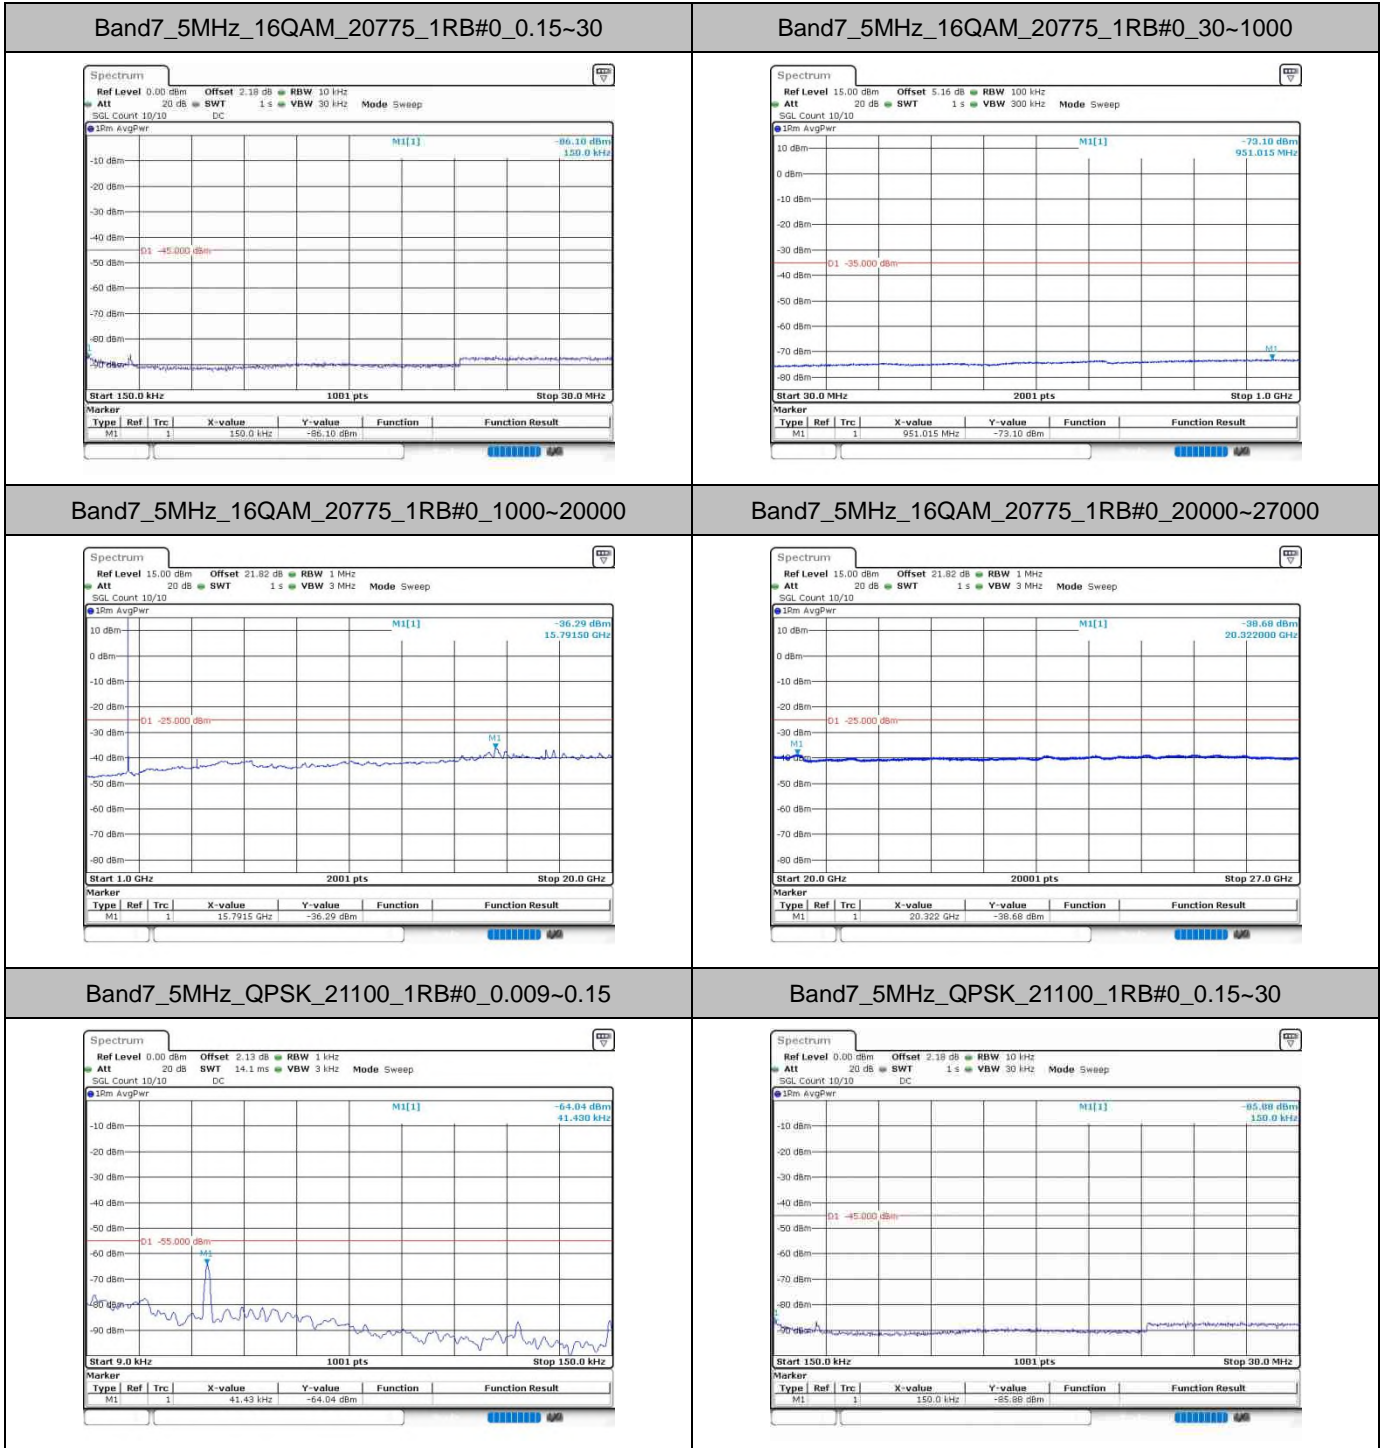

Band7_5MHz_QPSK_21100_1RB#0_30~1000

Band7_5MHz_QPSK_21100_1RB#0_1000~20000