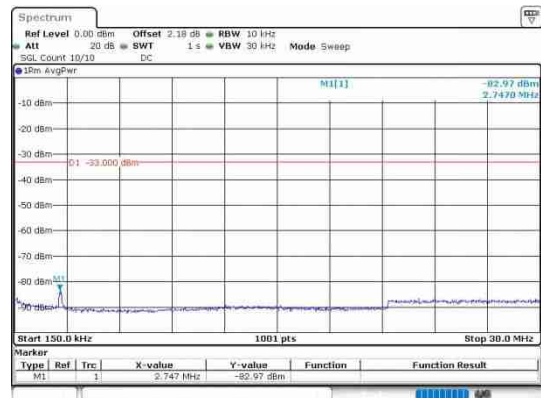

Band4_20MHz_64QAM_20175_1RB#0_1000~3000

Band4_20MHz_64QAM_20175_1RB#0_0.15~30