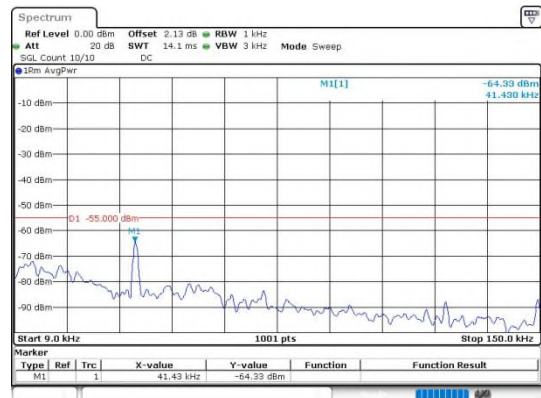

Band7_5MHz_16QAM_21100_1RB#0_30~1000

Band7_5MHz_16QAM_21100_1RB#0_0.009~0.15