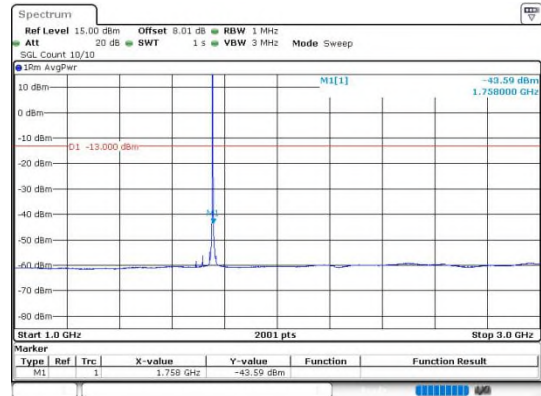

Band4_3MHz_64QAM_19965_1RB#0_0.009~0.15

Band4_1.4MHz_64QAM_20393_1RB#0_1000~3000