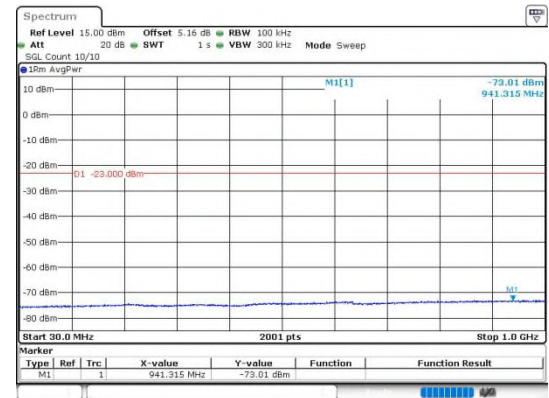

**LTE Band 4 \_ 64QAM**

**Band4\_1.4MHz\_64QAM\_20175\_1RB#0\_0.15~30**

**Band4\_1.4MHz\_64QAM\_20175\_1RB#0\_30~1000**

**Band4\_1.4MHz\_64QAM\_20175\_1RB#0\_1000~3000**

**Band4\_1.4MHz\_64QAM\_20175\_1RB#0\_3000~20000**