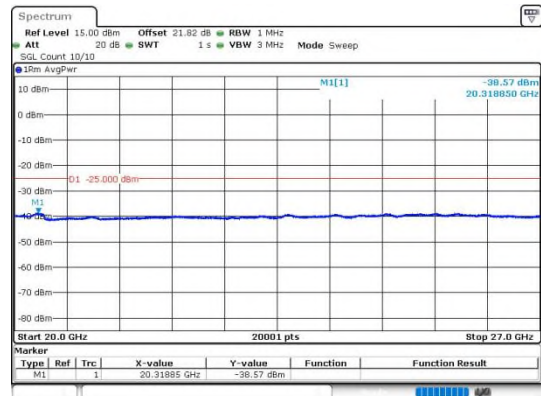

Band7_5MHz_QPSK_21425_1RB#0_0.15~30

Band7_5MHz_16QAM_21100_1RB#0_20000~27000