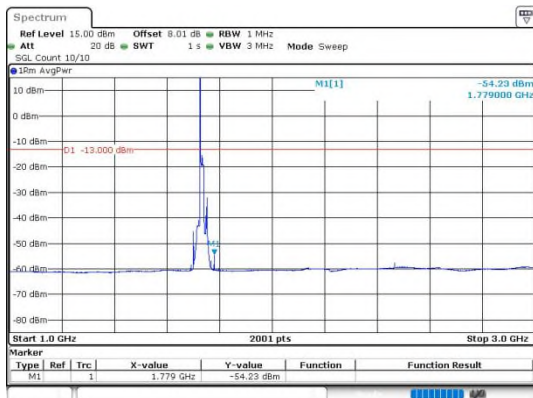

Band4_15MHz_64QAM_20325_1RB#0_0.009~0.15

Band4_15MHz_64QAM_20175_1RB#0_1000~3000