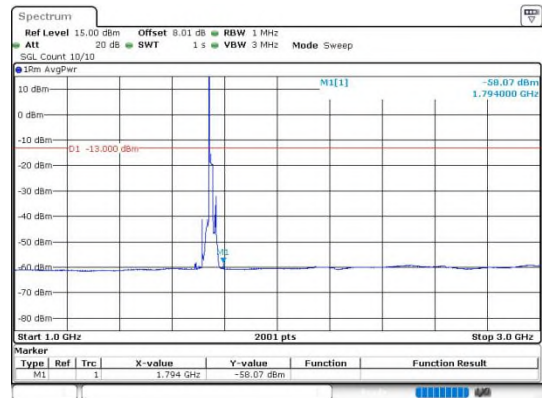

Band4_20MHz_64QAM_20050_1RB#0_0.009~0.15

Band4_15MHz_64QAM_20325_1RB#0_1000~3000