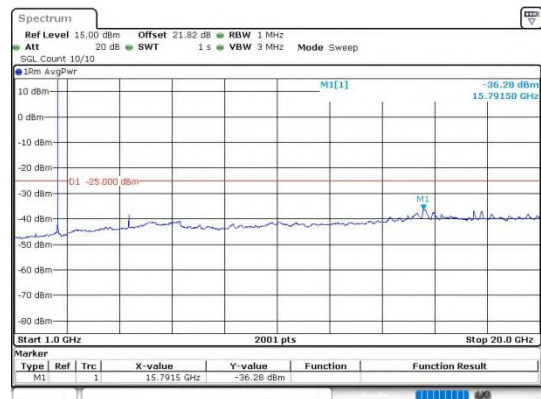

Band7_5MHz_16QAM_21425_1RB#0_0.009~0.15

Band7_5MHz_QPSK_21425_1RB#0_1000~20000