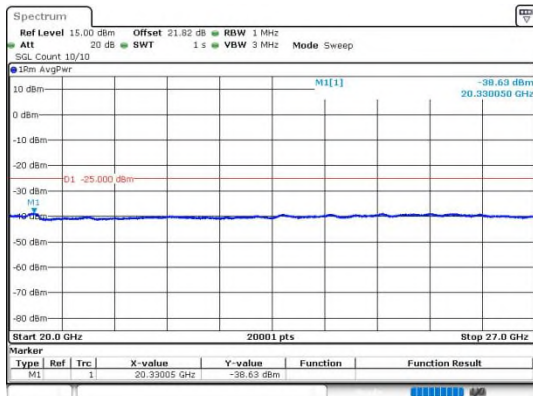

Band7_5MHz_16QAM_21425_1RB#0_0.15~30

Band7_5MHz_QPSK_21425_1RB#0_20000~27000