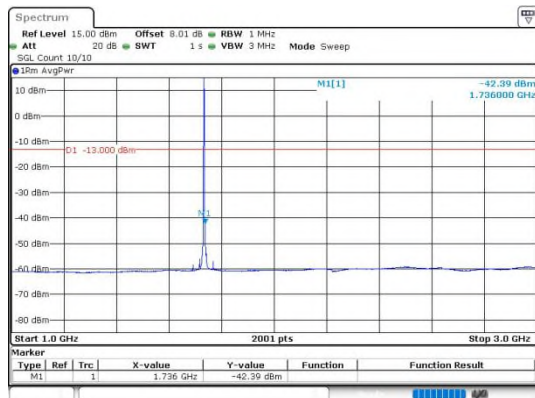

**LTE Band 4 \_ 64QAM**

**Band4\_1.4MHz\_64QAM\_20175\_1RB#0\_0.15~30**

**Band4\_1.4MHz\_64QAM\_20175\_1RB#0\_30~1000**

**Band4\_1.4MHz\_64QAM\_20175\_1RB#0\_1000~3000**

**Band4\_1.4MHz\_64QAM\_20175\_1RB#0\_3000~20000**