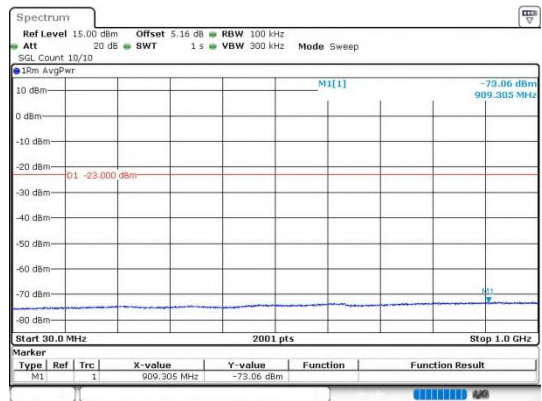

Band4_3MHz_64QAM_20385_1RB#0_3000~20000

Band4_3MHz_64QAM_20385_1RB#0_30~1000