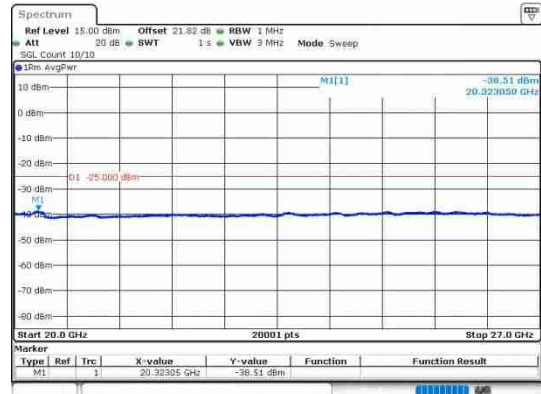

Band7_10MHz_QPSK_21400_1RB#0_0.15~30

Band7_10MHz_16QAM_21100_1RB#0_20000~27000