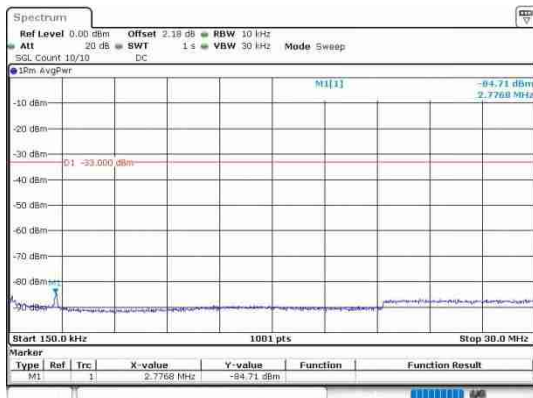

Band4_20MHz_64QAM_20300_1RB#0_1000~3000

Band4_20MHz_64QAM_20300_1RB#0_0.15~30