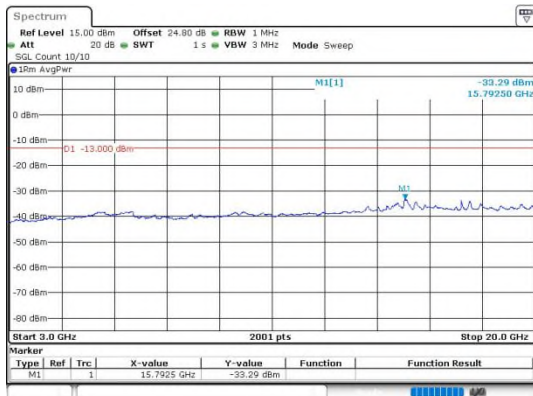

Band4_20MHz_64QAM_20300_1RB#0_0.15~30

Band4_20MHz_64QAM_20175_1RB#0_3000~20000