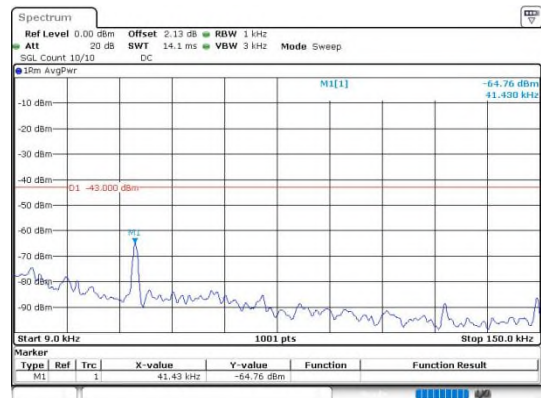

Band4_10MHz_64QAM_20000_1RB#0_30~1000

Band4_10MHz_64QAM_20000_1RB#0_0.009~0.15