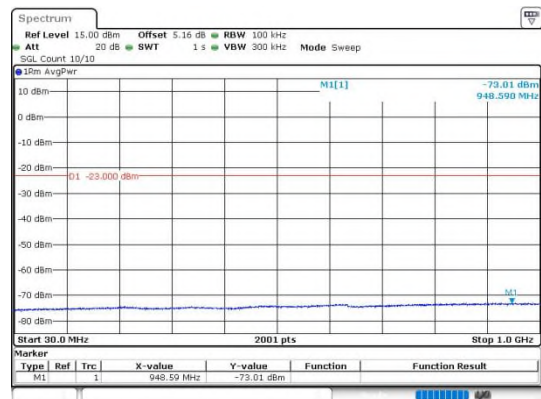

Band4_10MHz_64QAM_20000_1RB#0_3000~20000

Band4_10MHz_64QAM_20000_1RB#0_30~1000