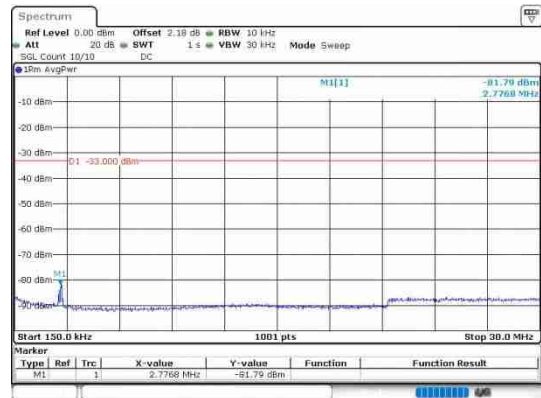

Band4_5MHz_64QAM_19975_1RB#0_1000~3000

Band4_5MHz_64QAM_19975_1RB#0_0.15~30