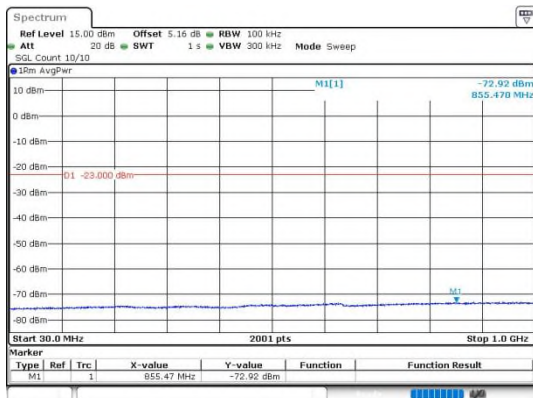

Band4_5MHz_64QAM_19975_1RB#0_3000~20000

Band4_5MHz_64QAM_19975_1RB#0_30~1000