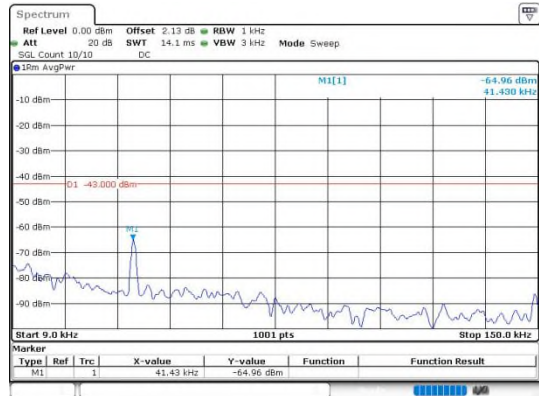

Band4_10MHz_64QAM_20350_1RB#0_30~1000

Band4_10MHz_64QAM_20350_1RB#0_0.009~0.15