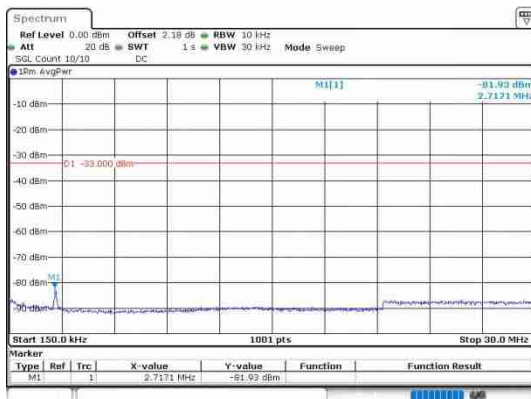

Band4_10MHz_64QAM_20000_1RB#0_1000~3000

Band4_10MHz_64QAM_20000_1RB#0_0.15~30