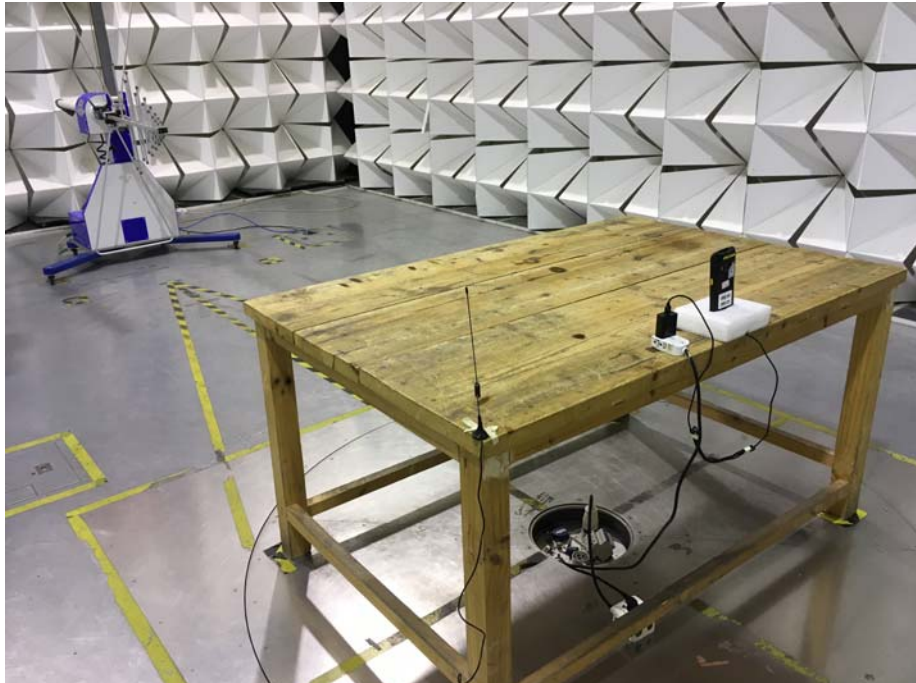

**2G/3G/4G Setup photo Model PD470 FCC ID:2AQ5W-PD470**

**Photograph - Spurious Emissions Radiated Test Setup**

Below 30MHz Test Site 2#

For 30MHz-1000MHz Test Site 2#