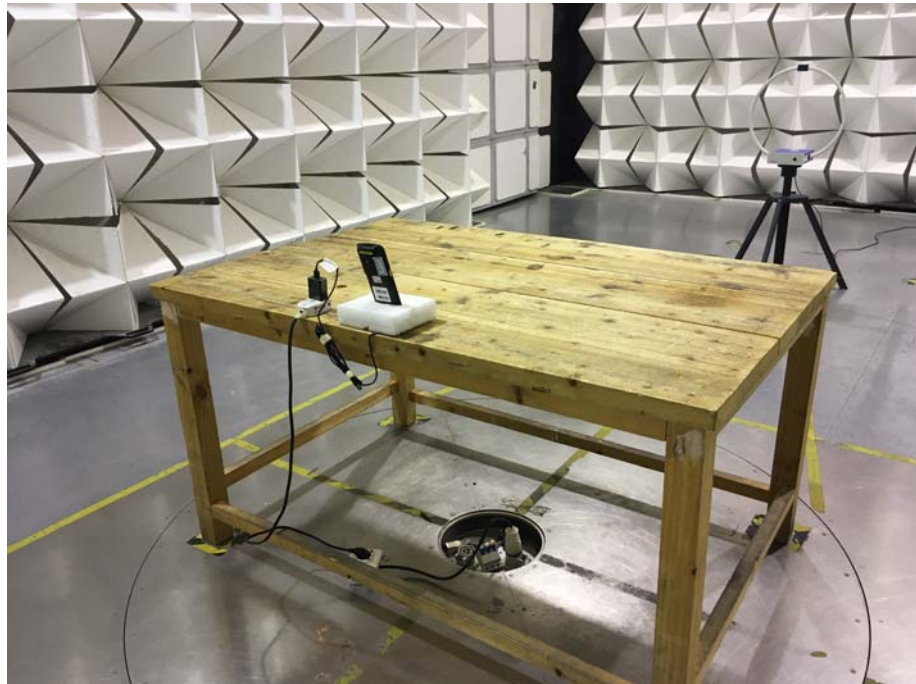

Photographs –Constructional Details

WIFI/BT/BLE Setup photo Model PD470 FCC ID:2AQ5W-PD470

Photograph – Conducted Emission Test Setup

Test Site 1#

Photograph - Spurious Emissions Radiated Test Setup

Below 30MHz Test Site 2#