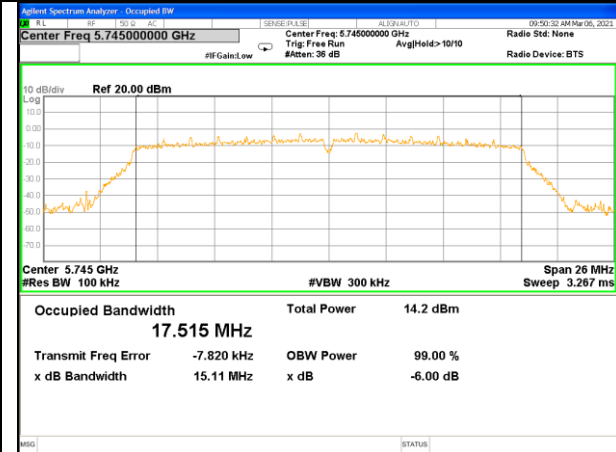

W58_11ac20_Lower_6BW