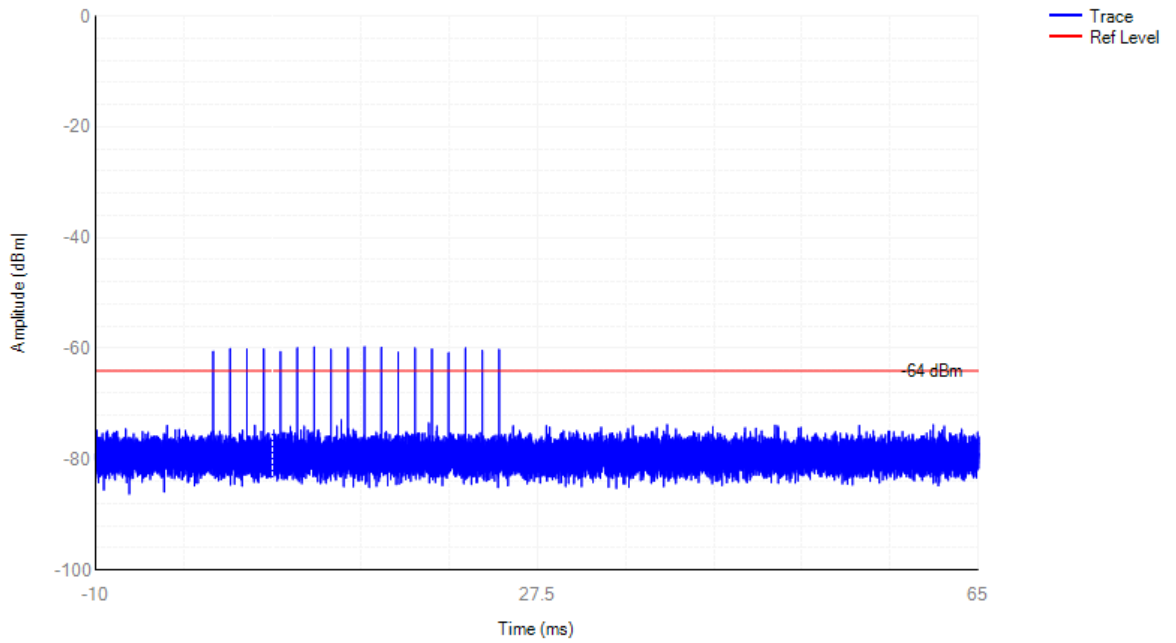

DFS:

Calibration

5320MHz a DFS_FCC_T0

Radar Calibration