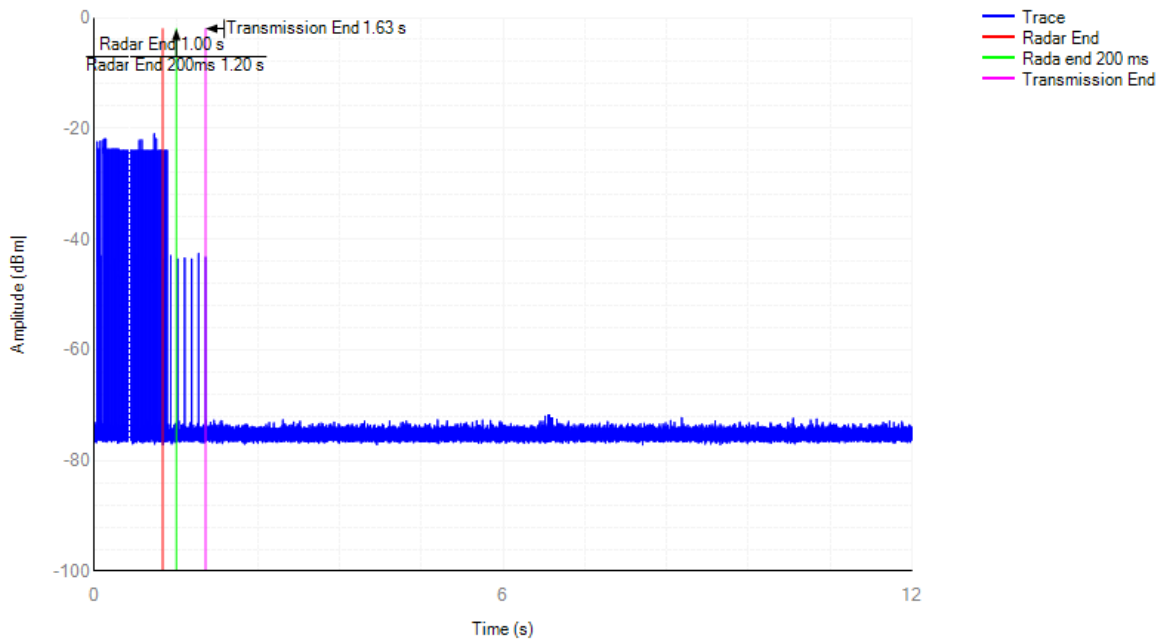

##### Non-Occupancy period

**Shutdown Time**

Mode	Frequency (MHz)	Channel Move Time (s)	Limit Channel Move Time (s)	Close Transmission Time (s)	Limit Close Transmission Time (s)	Close Transmission Time after 200ms(s)	Limit Close Transmission Time after 200ms (s)	Verdict
a	5260	0.63	10	0.006	0.26	0.002	0.06	Pass
a	5500	0.6684	10	0.0072	0.26	0.002	0.06	Pass

**5260MHz a Shutdown**

**Channel Shutdown**