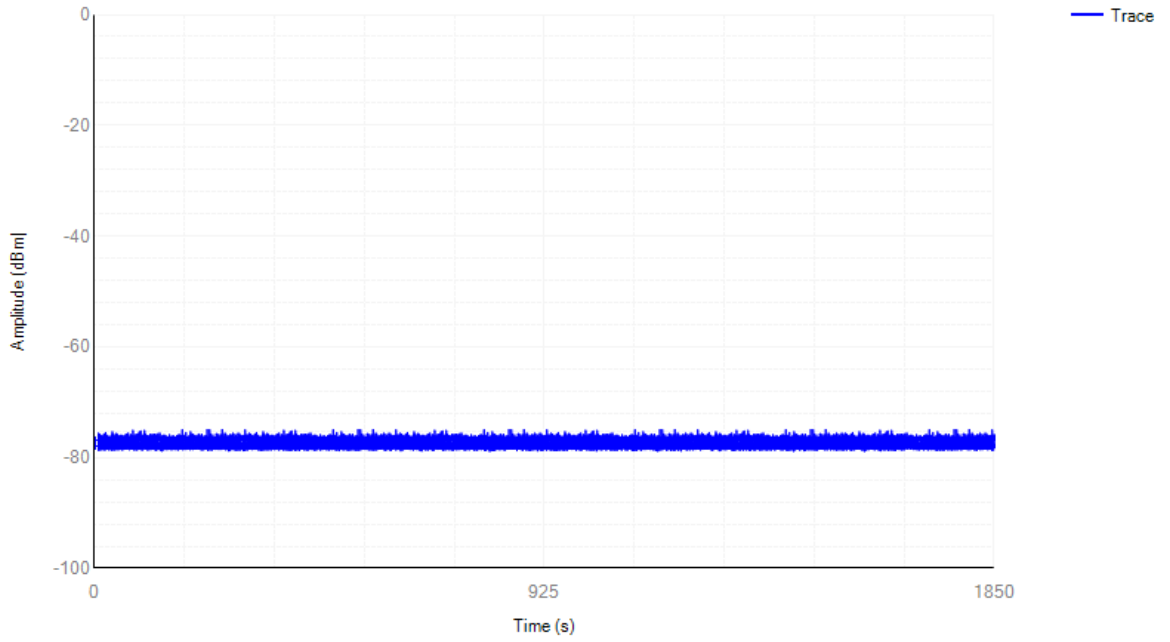

Non-Occupancy

5320MHz a Non-Occupancy

Non-Occupancy period