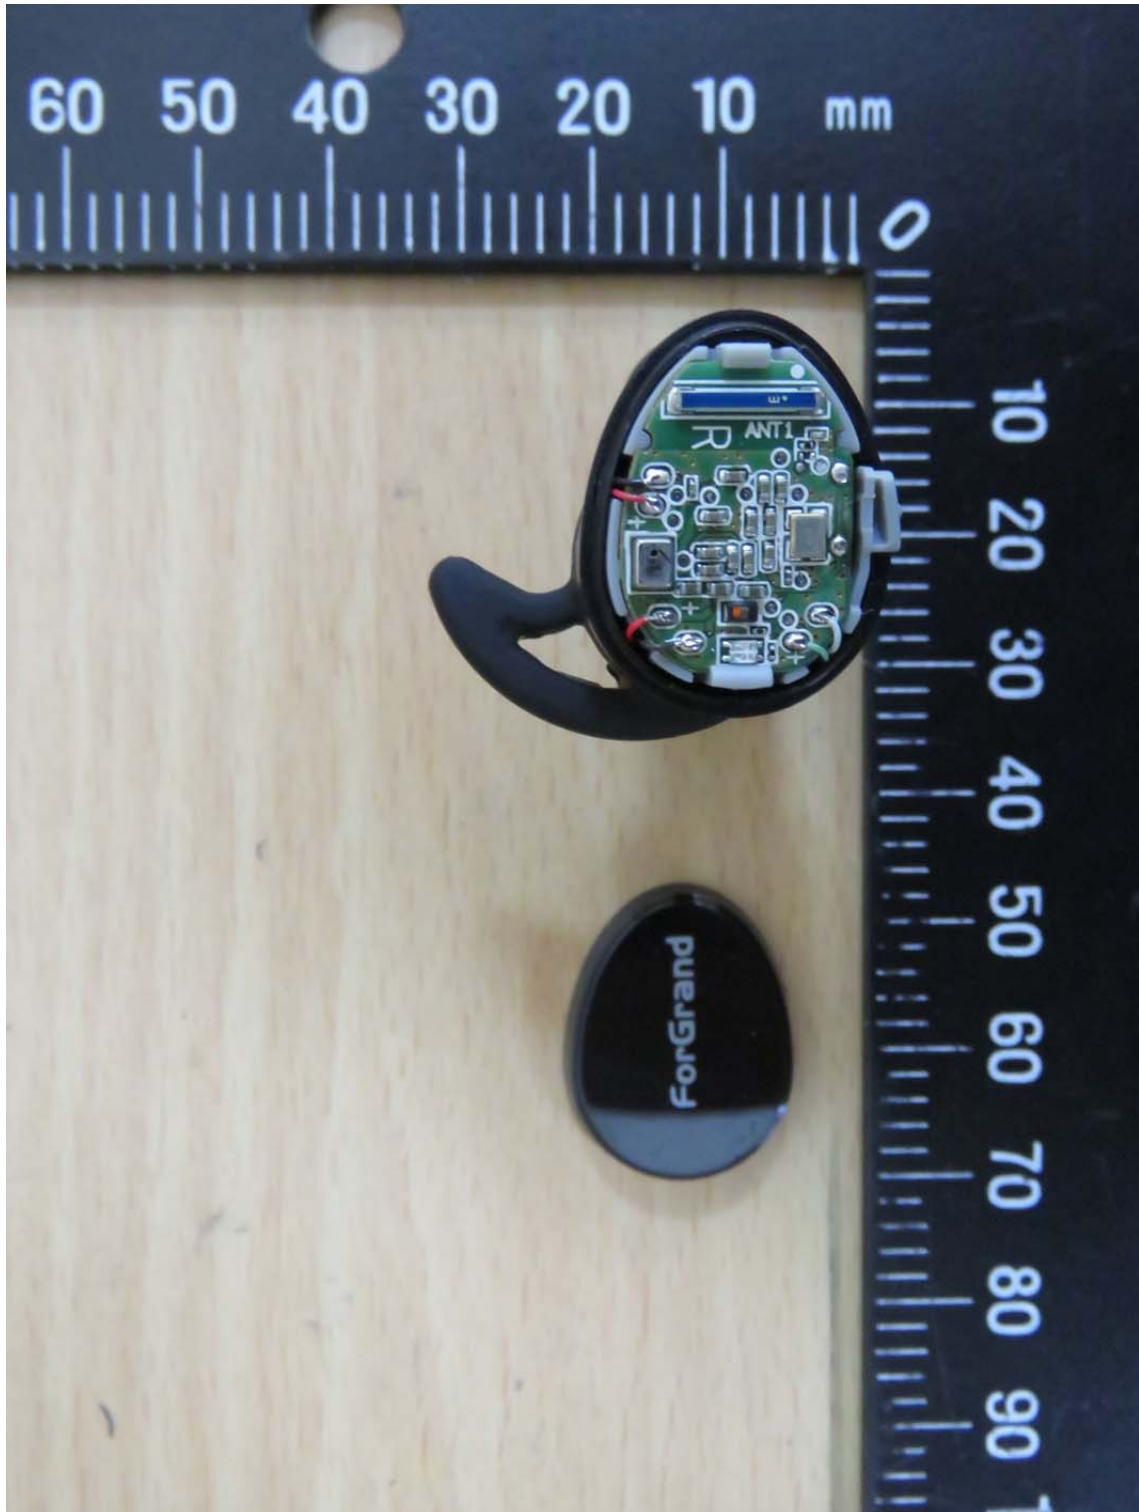

Registration number: W6M21810-18520-FCC
FCC ID: 2AQ5M-T200

R