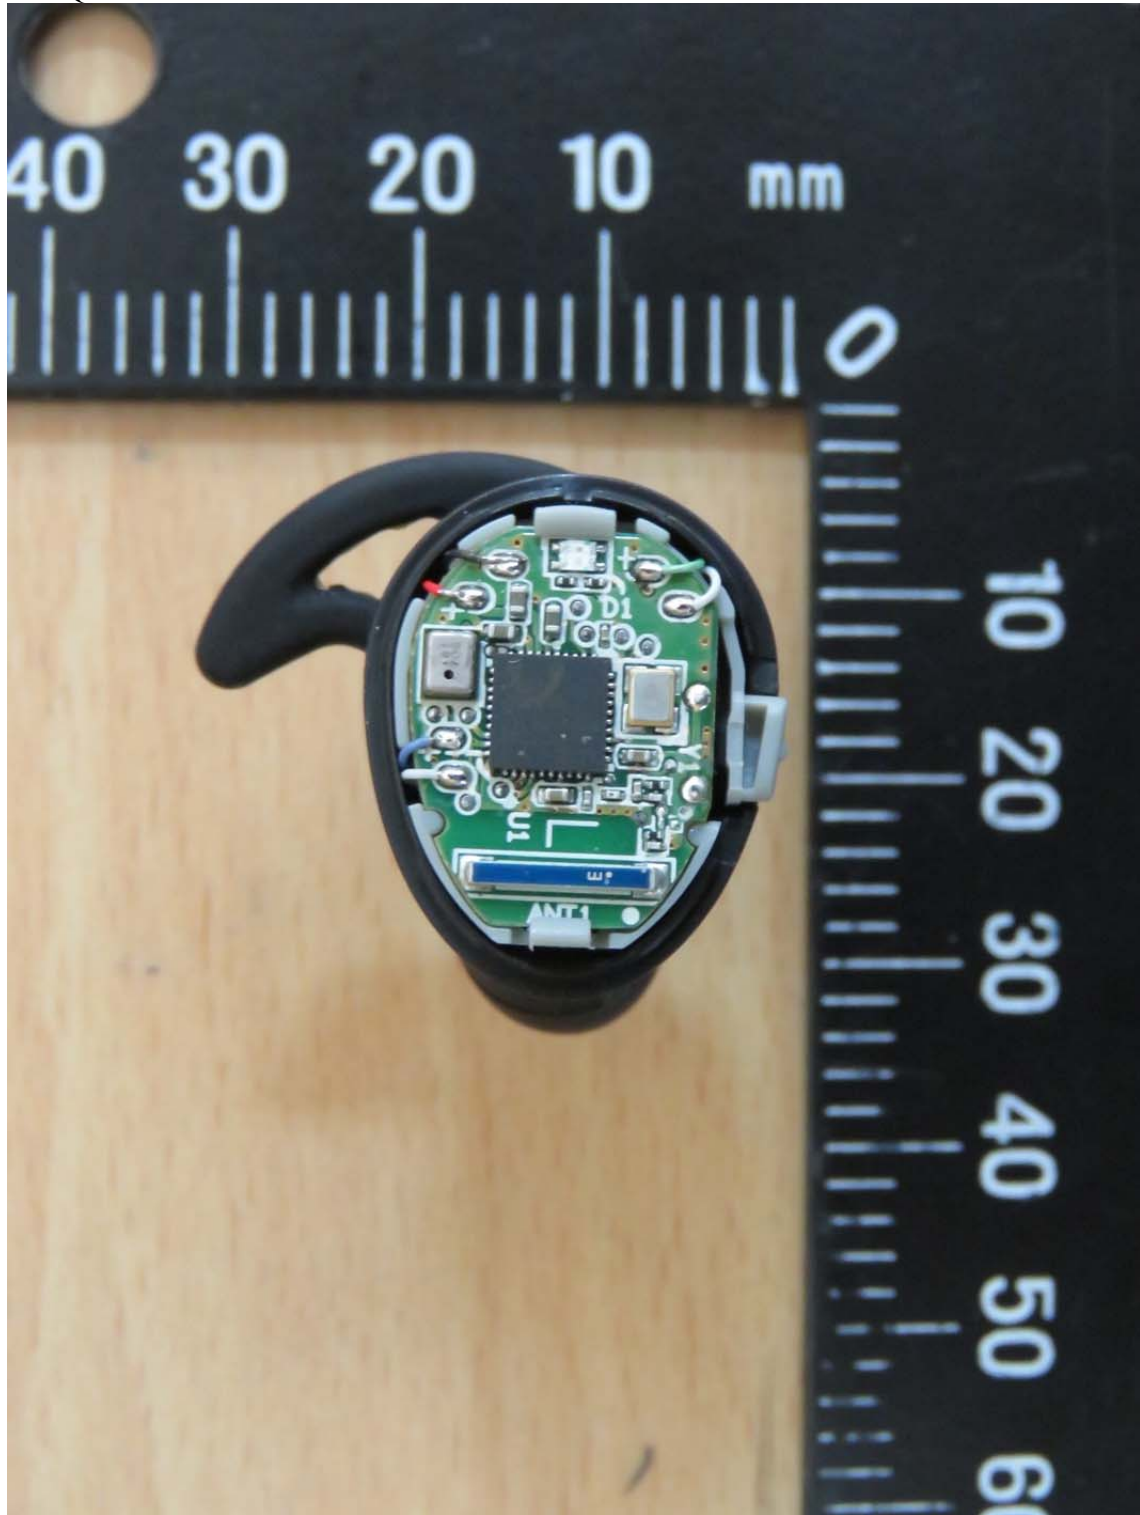

Registration number: W6M21810-18520-FCC

FCC ID: 2AQ5M-T200

Internal Photos

Charging case

Registration number: W6M21810-18520-FCC
FCC ID: 2AQ5M-T200

Registration number: W6M21810-18520-FCC
FCC ID: 2AQ5M-T200

Registration number: W6M21810-18520-FCC
FCC ID: 2AQ5M-T200

Registration number: W6M21810-18520-FCC
FCC ID: 2AQ5M-T200

Registration number: W6M21810-18520-FCC
FCC ID: 2AQ5M-T200

L

Registration number: W6M21810-18520-FCC
FCC ID: 2AQ5M-T200