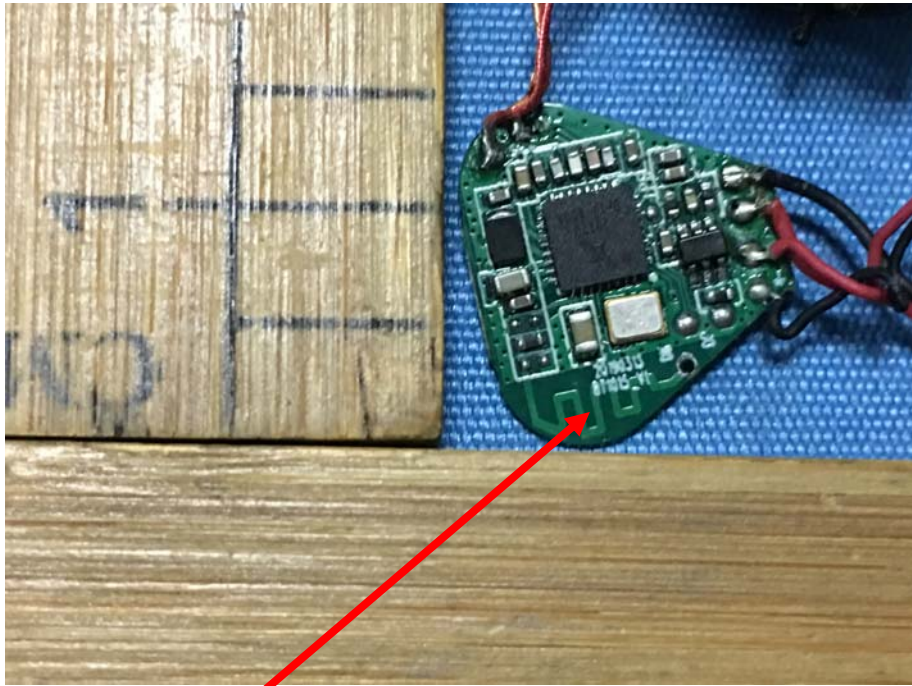

Model No.: T100, BT1022  
FCC ID: 2AQ5M-BT1022

Antenna