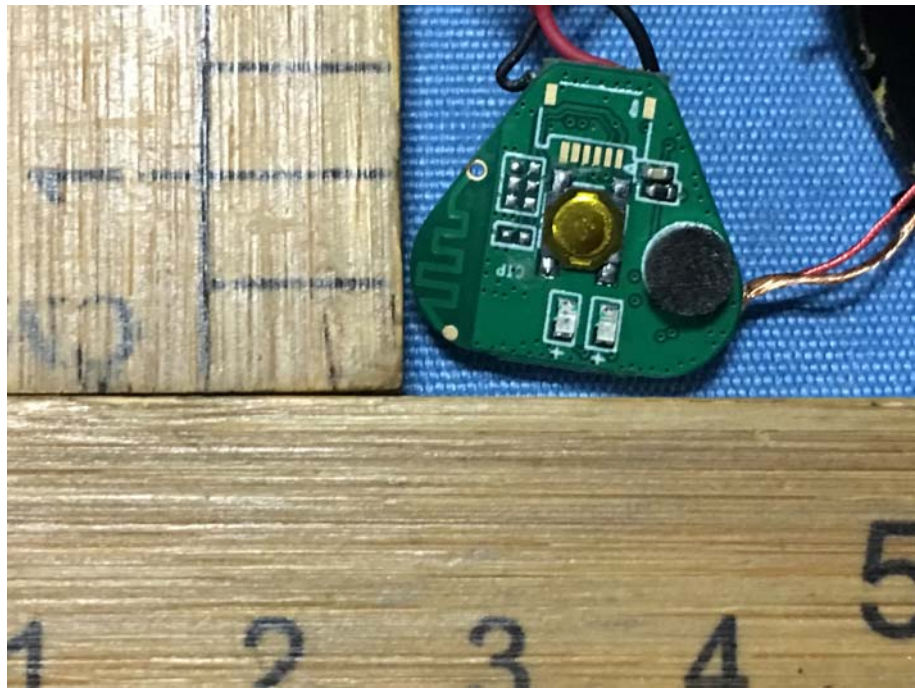

Model No.: T100, BT1022  
FCC ID: 2AQ5M-BT1022

Antenna