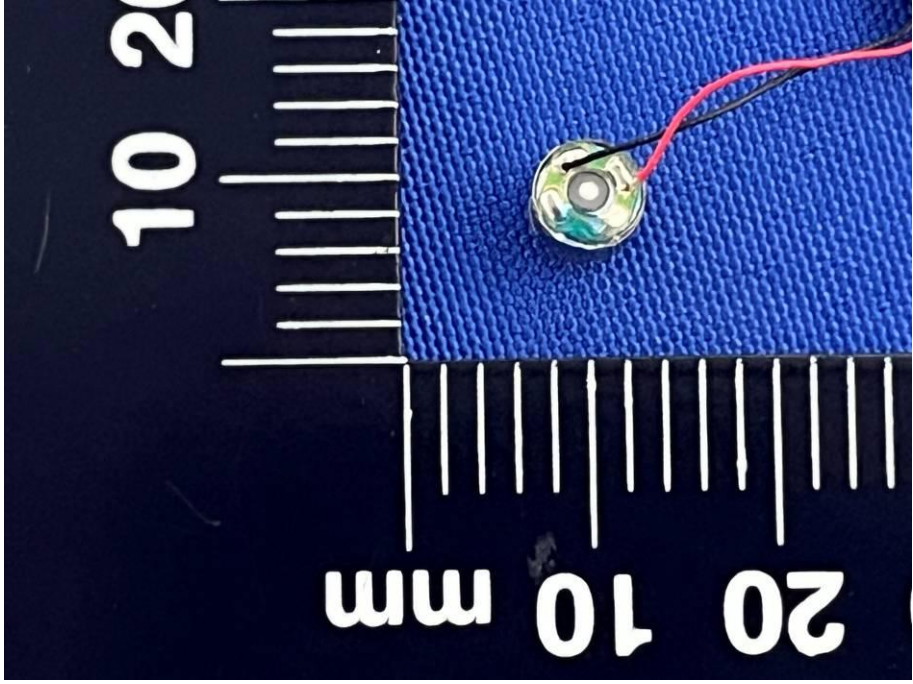

Appendix C: Photographs of EUT

Product: COMFORTABLE SLEEP TRUE WIRELESS EARBUDS

Model: SleepEEZ Earbuds

Internal Photos

Antenna