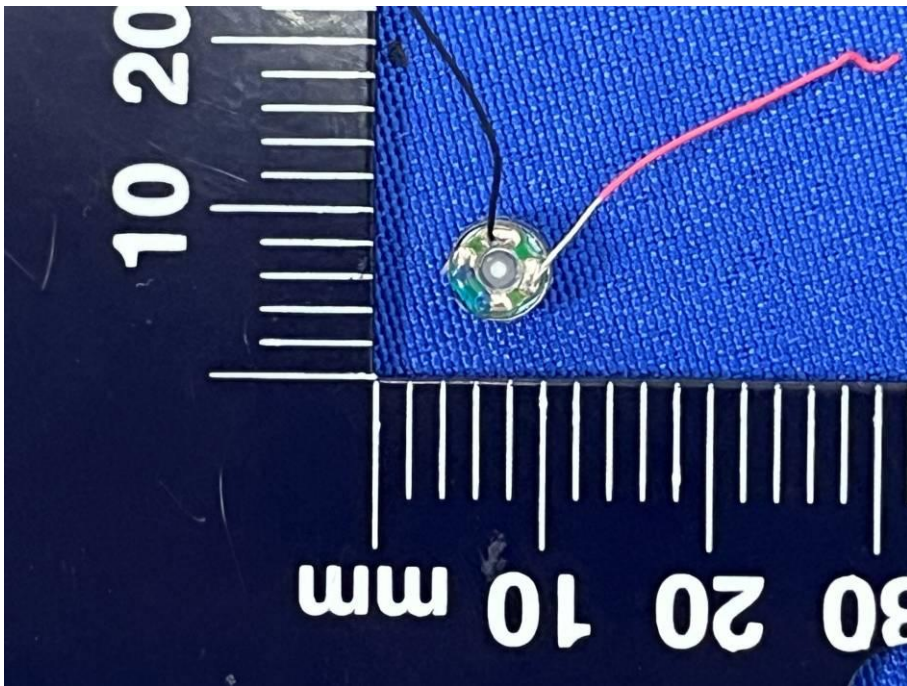

Appendix C: Photographs of EUT

Product: COMFORTABLE SLEEP TRUE WIRELESS EARBUDS

Model: SleepEEZ Earbuds

Internal Photos

Antenna