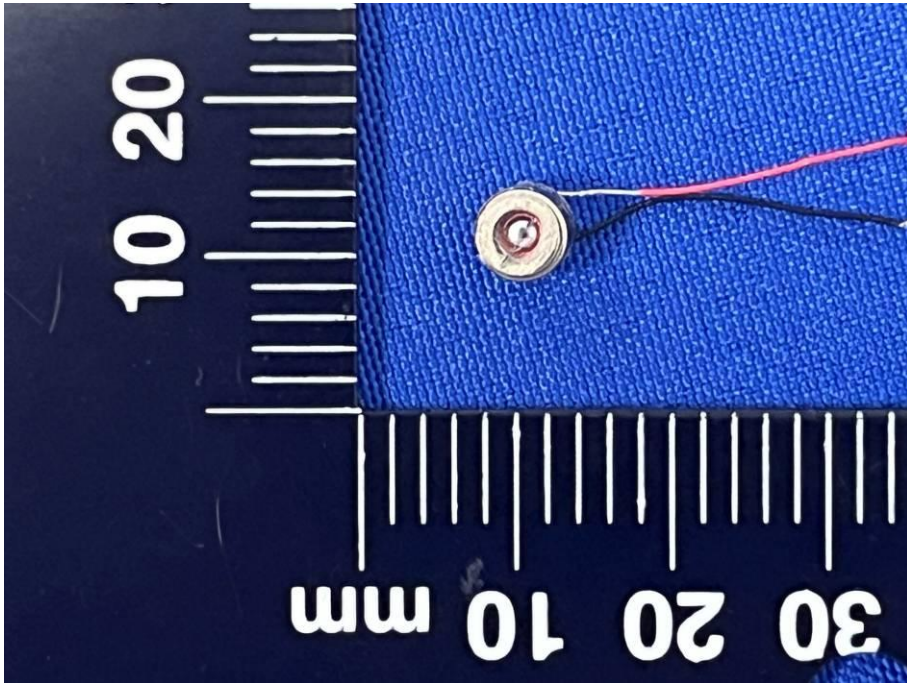

Appendix C: Photographs of EUT

Product: COMFORTABLE SLEEP TRUE WIRELESS EARBUDS

Model: SleepEEZ Earbuds

Internal Photos

Antenna