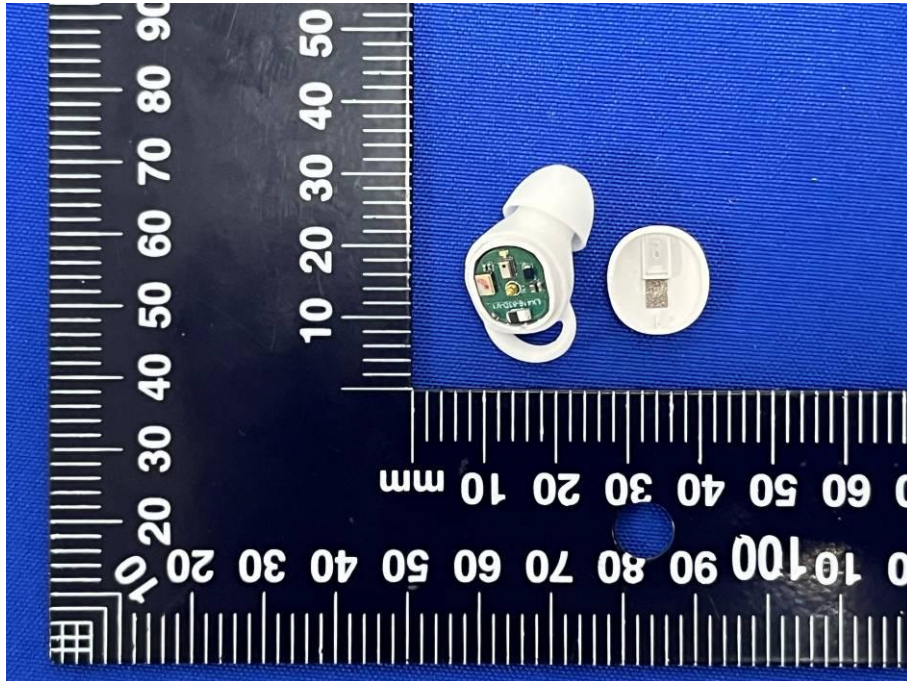

Appendix C: Photographs of EUT

Product: COMFORTABLE SLEEP TRUE WIRELESS EARBUDS

Model: SleepEEZ Earbuds

Internal Photos

Antenna