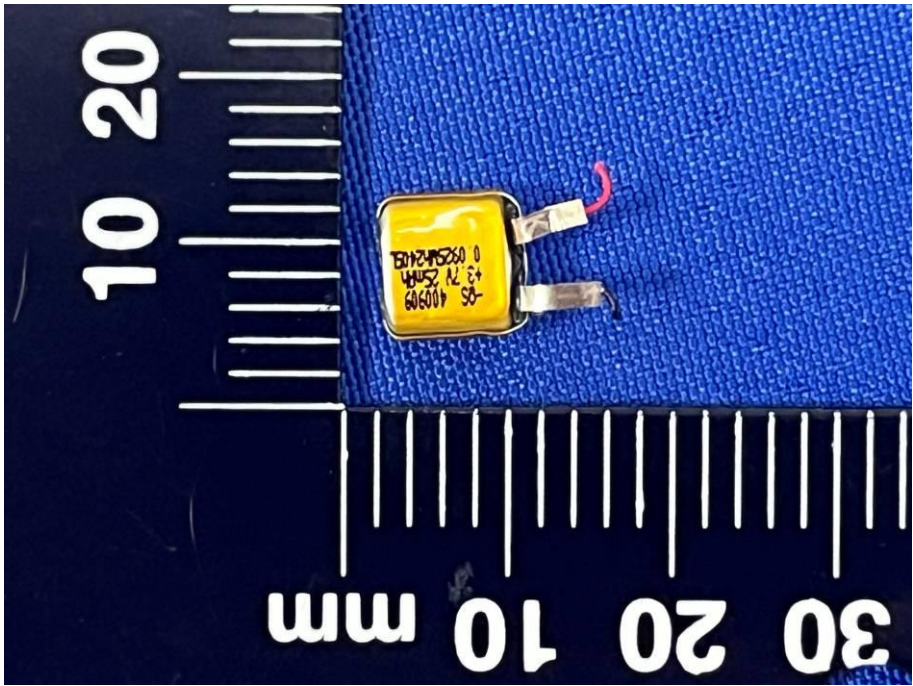

Appendix C: Photographs of EUT

Product: COMFORTABLE SLEEP TRUE WIRELESS EARBUDS

Model: SleepEEZ Earbuds

Internal Photos

Antenna