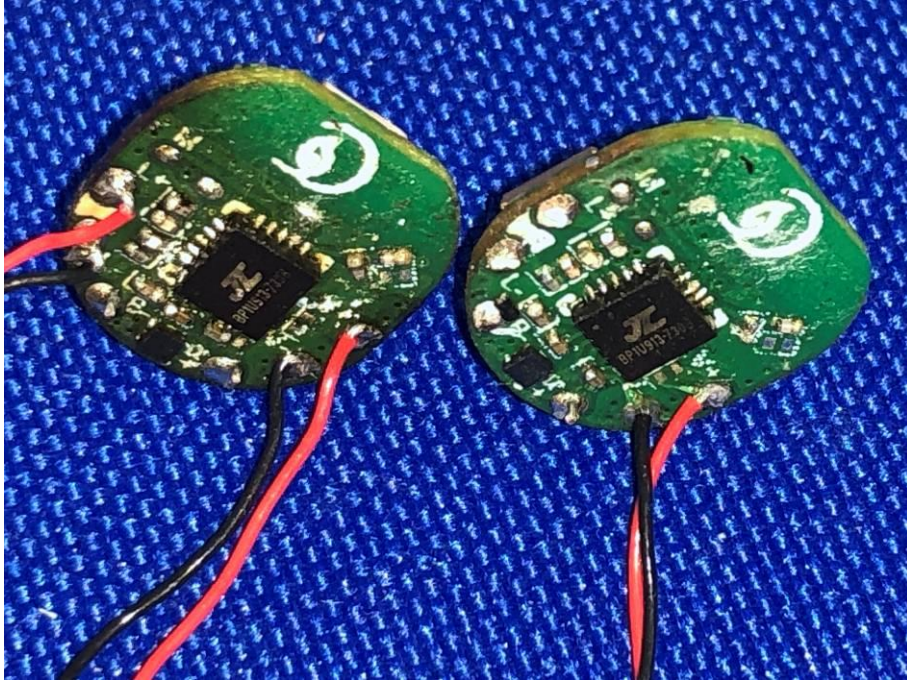

Appendix C: Photographs of EUT

Product: COMFORTABLE SLEEP TRUE WIRELESS EARBUDS

Model: SleepEEZ Earbuds

Internal Photos

Antenna