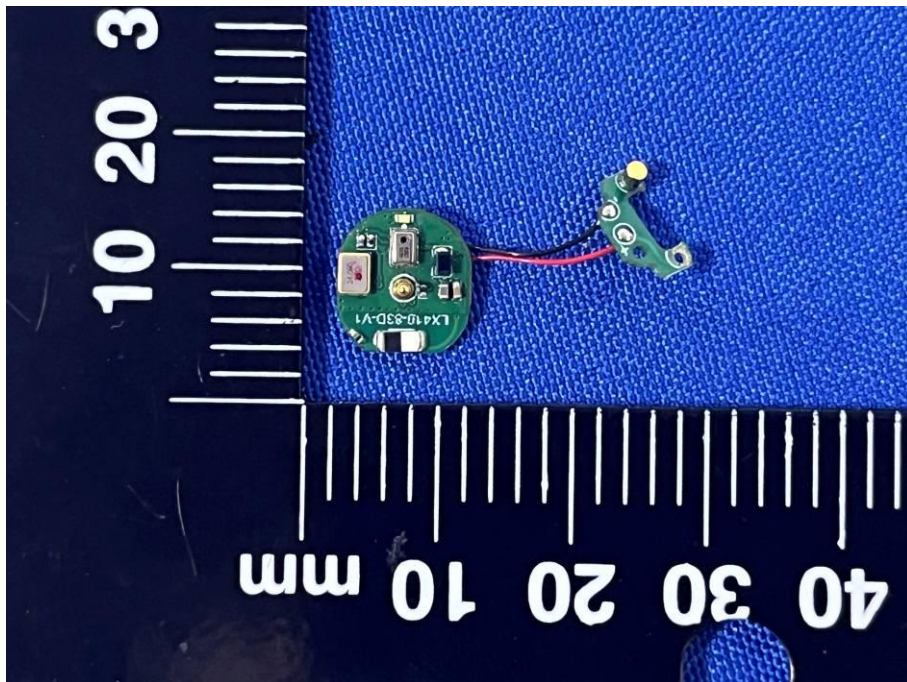

Appendix C: Photographs of EUT

Product: COMFORTABLE SLEEP TRUE WIRELESS EARBUDS

Model: SleepEEZ Earbuds

Internal Photos

Antenna