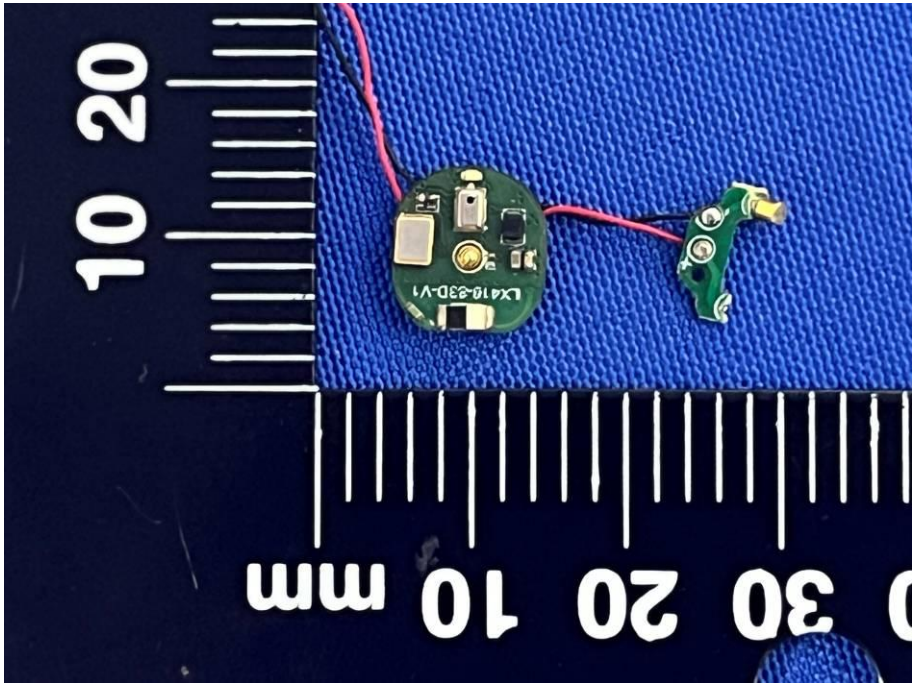

Appendix C: Photographs of EUT

Product: COMFORTABLE SLEEP TRUE WIRELESS EARBUDS

Model: SleepEEZ Earbuds

Internal Photos

Antenna