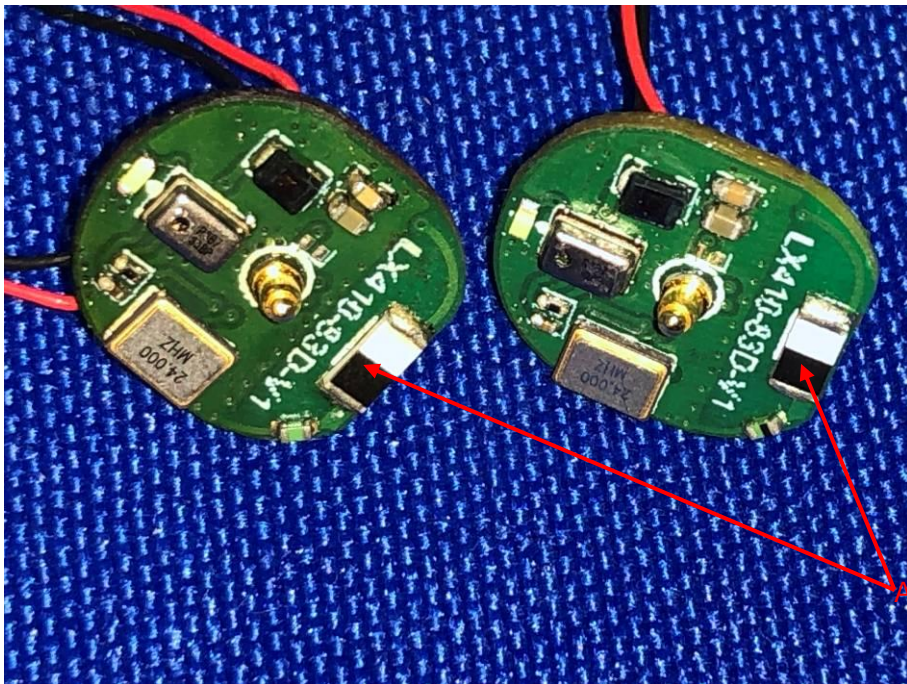

Appendix C: Photographs of EUT

Product: COMFORTABLE SLEEP TRUE WIRELESS EARBUDS

Model: SleepEEZ Earbuds

Internal Photos

Antenna