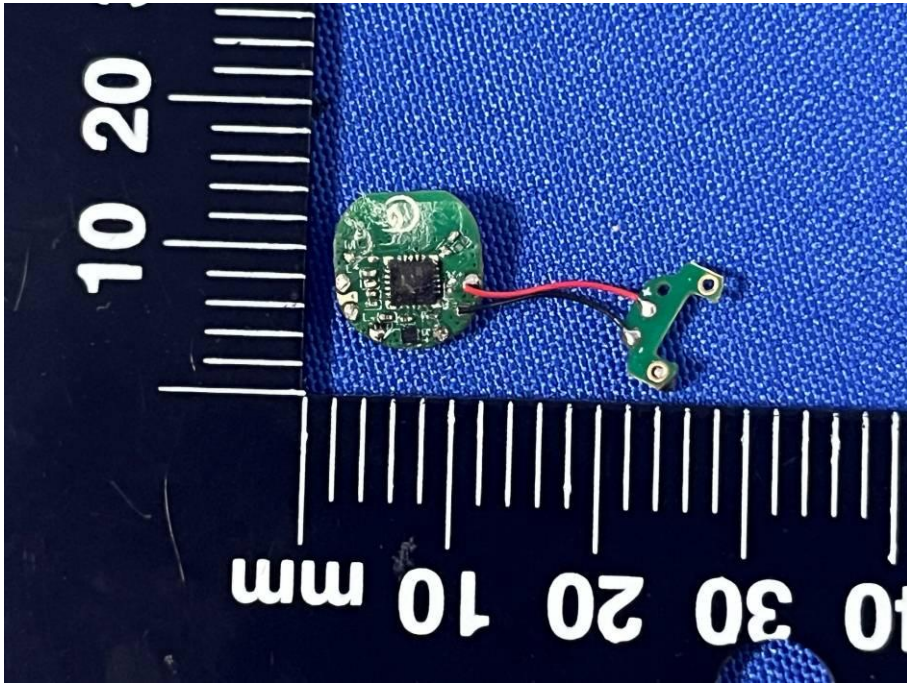

Appendix C: Photographs of EUT

Product: COMFORTABLE SLEEP TRUE WIRELESS EARBUDS

Model: SleepEEZ Earbuds

Internal Photos

Antenna