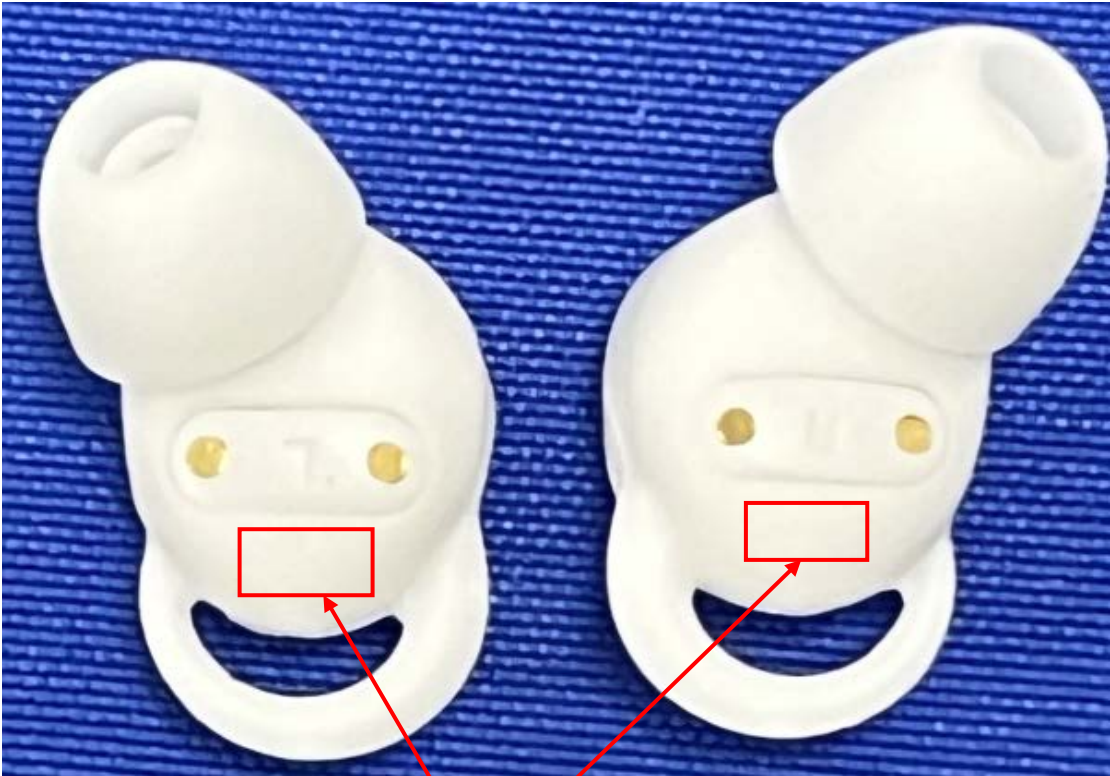

**Label Artwork and Location**

**Model: SleepEEZ Earbuds**

**Label:**

FCC ID: 2AQ5C-HSTWS

**Size: L\*W= 8\*3mm**

Location