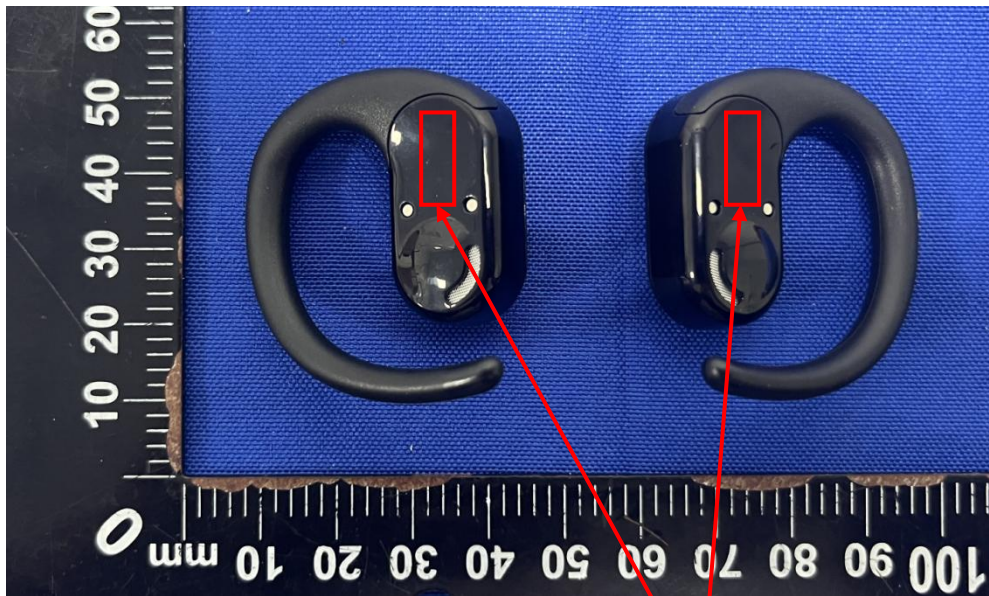

## Label Artwork and Location

Model: 16032

Label:

FCC ID: 2AQ5C-HOTWS

Size: L\*W= 10\*4mm

Location