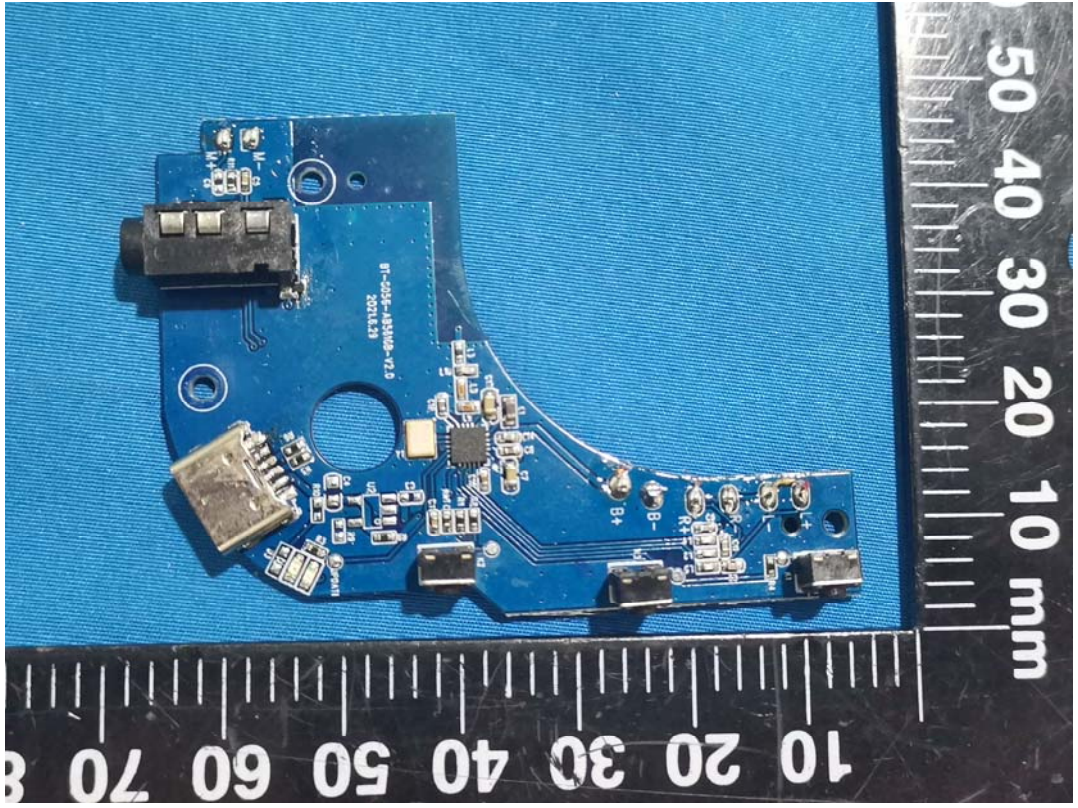

EXHIBIT C - EUT INTERNAL PHOTOGRAPHS

Antenna

-LR 502030
+3.7V200mAh
0.74Wh20210728