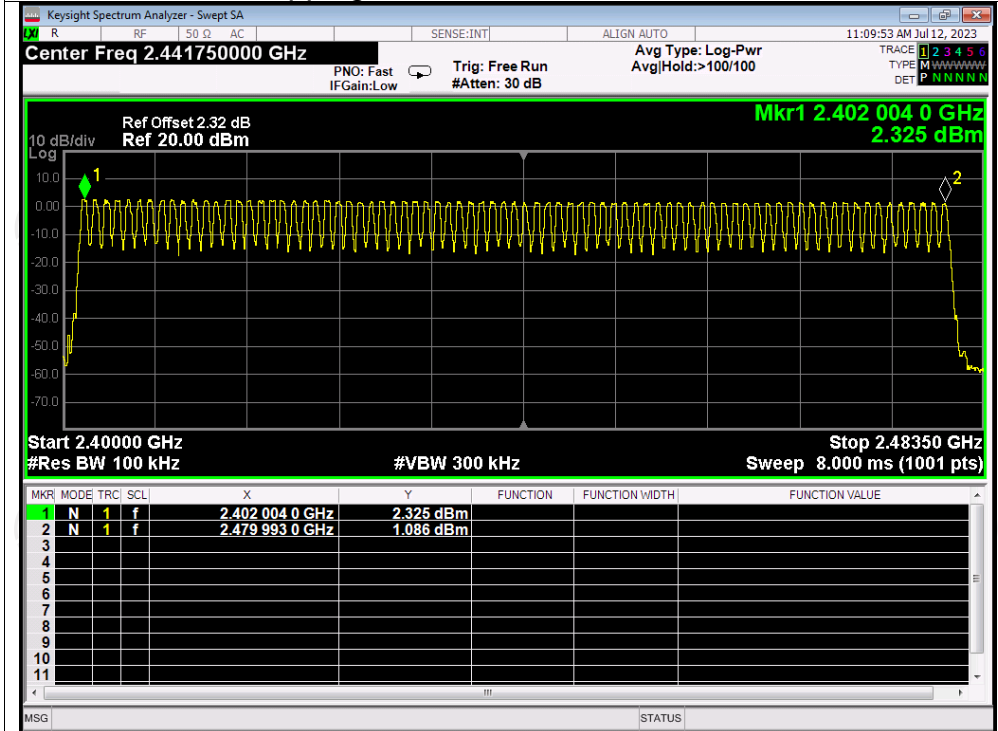

Test Graphs
Hopping No. NVNT 1-DH1 2441MHz

Hopping No. NVNT 2-DH1 2441MHz

Hopping No. NVNT 3-DH1 2441MHz

Dwell Time

Condition	Mode	Frequency (MHz)	Pulse Time (ms)	Total Dwell Time (ms)	Burst Count	Period Time (ms)	Limit (ms)	Verdict
NVNT	1-DH1	2441	0.41	129.56	316	31600	400	Pass
NVNT	1-DH3	2441	1.66	252.32	152	31600	400	Pass
NVNT	1-DH5	2441	2.91	337.56	116	31600	400	Pass
NVNT	2-DH1	2441	0.42	133.14	317	31600	400	Pass
NVNT	2-DH3	2441	1.67	273.88	164	31600	400	Pass
NVNT	2-DH5	2441	2.92	277.40	95	31600	400	Pass
NVNT	3-DH1	2441	0.42	132.72	316	31600	400	Pass
NVNT	3-DH3	2441	1.67	257.18	154	31600	400	Pass
NVNT	3-DH5	2441	2.92	321.2	110	31600	400	Pass

Test Graphs

Dwell NVNT 1-DH1 2441MHz One Burst

Dwell NVNT 1-DH1 2441MHz Accumulated

Dwell NVNT 1-DH3 2441MHz One Burst

Dwell NVNT 1-DH3 2441MHz Accumulated

Dwell NVNT 1-DH5 2441MHz One Burst

Dwell NVNT 1-DH5 2441MHz Accumulated

Dwell NVNT 2-DH1 2441MHz One Burst

Dwell NVNT 2-DH1 2441MHz Accumulated

Dwell NVNT 2-DH3 2441MHz One Burst

Dwell NVNT 2-DH3 2441MHz Accumulated

Dwell NVNT 2-DH5 2441MHz One Burst

Dwell NVNT 2-DH5 2441MHz Accumulated