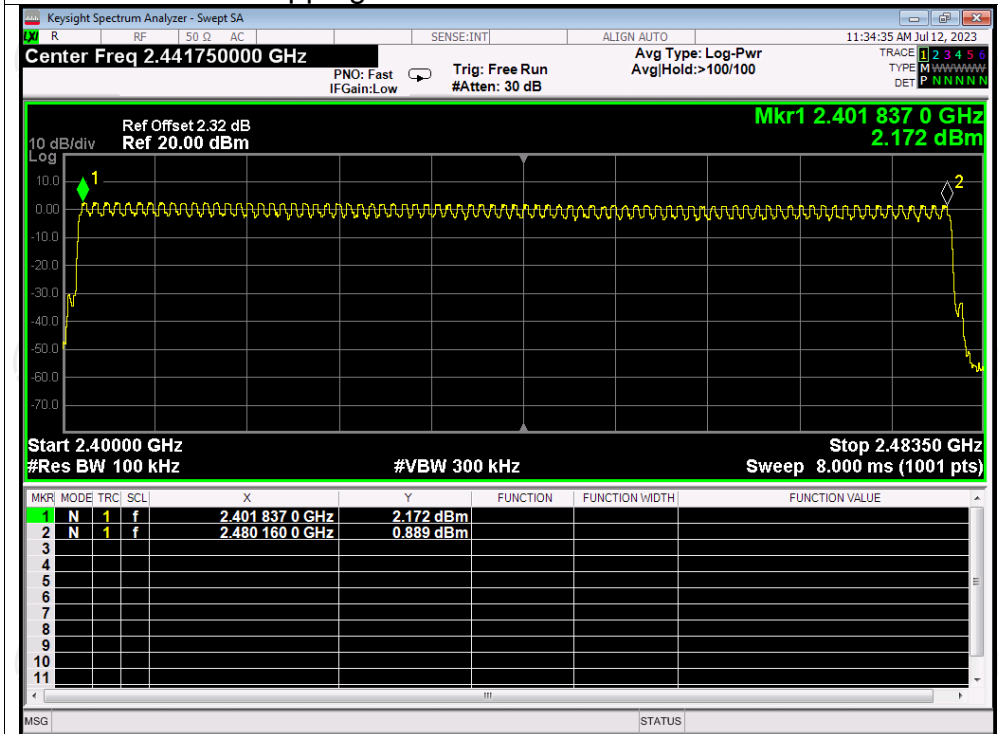

Test Graphs
Hopping No. NVNT 1-DH1 2441MHz

Hopping No. NVNT 2-DH1 2441MHz

Hopping No. NVNT 3-DH1 2441MHz

Dwell Time

Condition	Mode	Frequency (MHz)	Pulse Time (ms)	Total Dwell Time (ms)	Burst Count	Period Time (ms)	Limit (ms)	Verdict
NVNT	1-DH1	2441	0.41	129.56	316	31600	400	Pass
NVNT	1-DH3	2441	1.66	252.32	152	31600	400	Pass
NVNT	1-DH5	2441	2.91	337.56	116	31600	400	Pass
NVNT	2-DH1	2441	0.42	133.14	317	31600	400	Pass
NVNT	2-DH3	2441	1.67	273.88	164	31600	400	Pass
NVNT	2-DH5	2441	2.92	277.40	95	31600	400	Pass
NVNT	3-DH1	2441	0.42	132.72	316	31600	400	Pass
NVNT	3-DH3	2441	1.67	257.18	154	31600	400	Pass
NVNT	3-DH5	2441	2.92	321.2	110	31600	400	Pass

Test Graphs

Dwell NVNT 1-DH1 2441MHz One Burst

Dwell NVNT 1-DH1 2441MHz Accumulated

Dwell NVNT 1-DH3 2441MHz One Burst

Dwell NVNT 1-DH3 2441MHz Accumulated

Dwell NVNT 1-DH5 2441MHz One Burst

Dwell NVNT 1-DH5 2441MHz Accumulated

Dwell NVNT 2-DH1 2441MHz One Burst

Dwell NVNT 2-DH1 2441MHz Accumulated

Dwell NVNT 2-DH3 2441MHz One Burst

Dwell NVNT 2-DH3 2441MHz Accumulated

Dwell NVNT 2-DH5 2441MHz One Burst

Dwell NVNT 2-DH5 2441MHz Accumulated