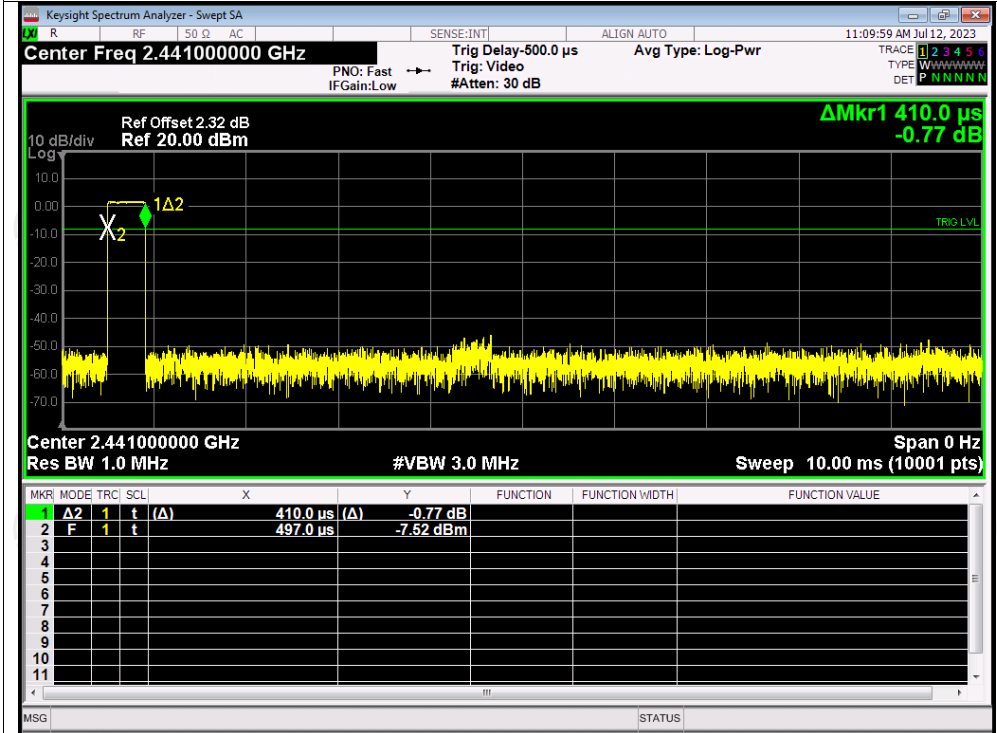

Test Graphs
Hopping No. NVNT 1-DH1 2441MHz

Hopping No. NVNT 2-DH1 2441MHz

Hopping No. NVNT 3-DH1 2441MHz

Dwell Time

Condition	Mode	Frequency (MHz)	Pulse Time (ms)	Total Dwell Time (ms)	Burst Count	Period Time (ms)	Limit (ms)	Verdict
NVNT	1-DH1	2441	0.41	129.56	316	31600	400	Pass
NVNT	1-DH3	2441	1.66	252.32	152	31600	400	Pass
NVNT	1-DH5	2441	2.91	337.56	116	31600	400	Pass
NVNT	2-DH1	2441	0.42	133.14	317	31600	400	Pass
NVNT	2-DH3	2441	1.67	273.88	164	31600	400	Pass
NVNT	2-DH5	2441	2.92	277.40	95	31600	400	Pass
NVNT	3-DH1	2441	0.42	132.72	316	31600	400	Pass
NVNT	3-DH3	2441	1.67	257.18	154	31600	400	Pass
NVNT	3-DH5	2441	2.92	321.2	110	31600	400	Pass

Test Graphs

Dwell NVNT 1-DH1 2441MHz One Burst

Dwell NVNT 1-DH1 2441MHz Accumulated

Dwell NVNT 1-DH3 2441MHz One Burst

Dwell NVNT 1-DH3 2441MHz Accumulated

Dwell NVNT 1-DH5 2441MHz One Burst

Dwell NVNT 1-DH5 2441MHz Accumulated

Dwell NVNT 2-DH1 2441MHz One Burst

Dwell NVNT 2-DH1 2441MHz Accumulated

Dwell NVNT 2-DH3 2441MHz One Burst

Dwell NVNT 2-DH3 2441MHz Accumulated

Dwell NVNT 2-DH5 2441MHz One Burst

Dwell NVNT 2-DH5 2441MHz Accumulated