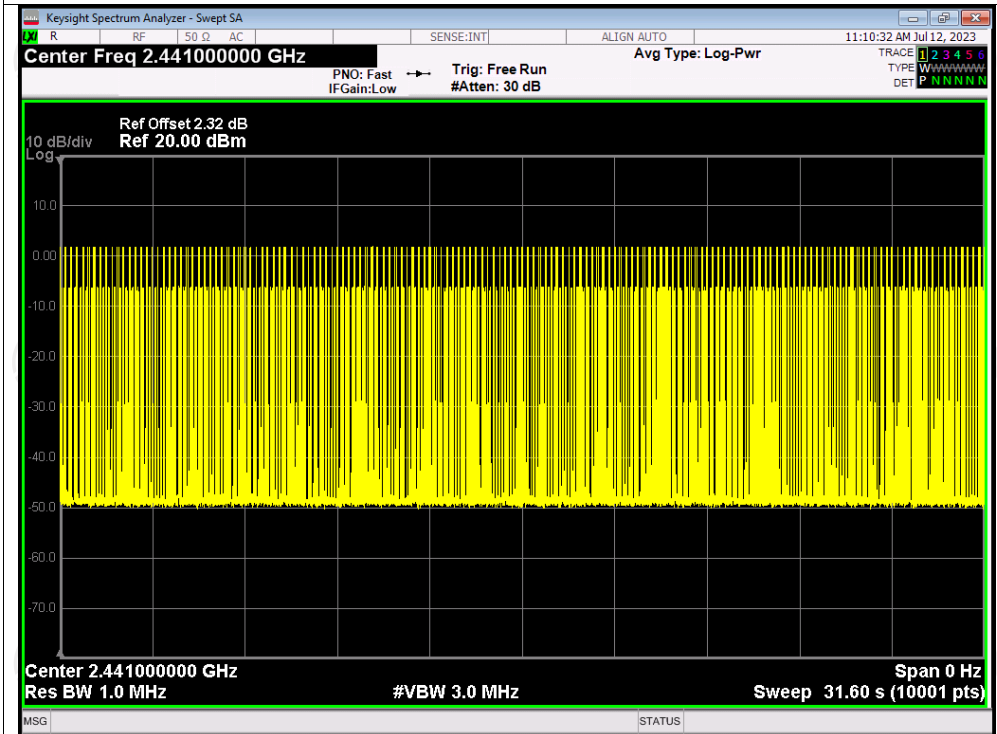

Test Graphs
Hopping No. NVNT 1-DH1 2441MHz

Hopping No. NVNT 2-DH1 2441MHz

Hopping No. NVNT 3-DH1 2441MHz

Dwell Time

Condition	Mode	Frequency (MHz)	Pulse Time (ms)	Total Dwell Time (ms)	Burst Count	Period Time (ms)	Limit (ms)	Verdict
NVNT	1-DH1	2441	0.41	129.56	316	31600	400	Pass
NVNT	1-DH3	2441	1.66	252.32	152	31600	400	Pass
NVNT	1-DH5	2441	2.91	337.56	116	31600	400	Pass
NVNT	2-DH1	2441	0.42	133.14	317	31600	400	Pass
NVNT	2-DH3	2441	1.67	273.88	164	31600	400	Pass
NVNT	2-DH5	2441	2.92	277.40	95	31600	400	Pass
NVNT	3-DH1	2441	0.42	132.72	316	31600	400	Pass
NVNT	3-DH3	2441	1.67	257.18	154	31600	400	Pass
NVNT	3-DH5	2441	2.92	321.2	110	31600	400	Pass

Test Graphs

Dwell NVNT 1-DH1 2441MHz One Burst

Dwell NVNT 1-DH1 2441MHz Accumulated

Dwell NVNT 1-DH3 2441MHz One Burst

Dwell NVNT 1-DH3 2441MHz Accumulated

Dwell NVNT 1-DH5 2441MHz One Burst

Dwell NVNT 1-DH5 2441MHz Accumulated

Dwell NVNT 2-DH1 2441MHz One Burst

Dwell NVNT 2-DH1 2441MHz Accumulated

Dwell NVNT 2-DH3 2441MHz One Burst

Dwell NVNT 2-DH3 2441MHz Accumulated

Dwell NVNT 2-DH5 2441MHz One Burst

Dwell NVNT 2-DH5 2441MHz Accumulated