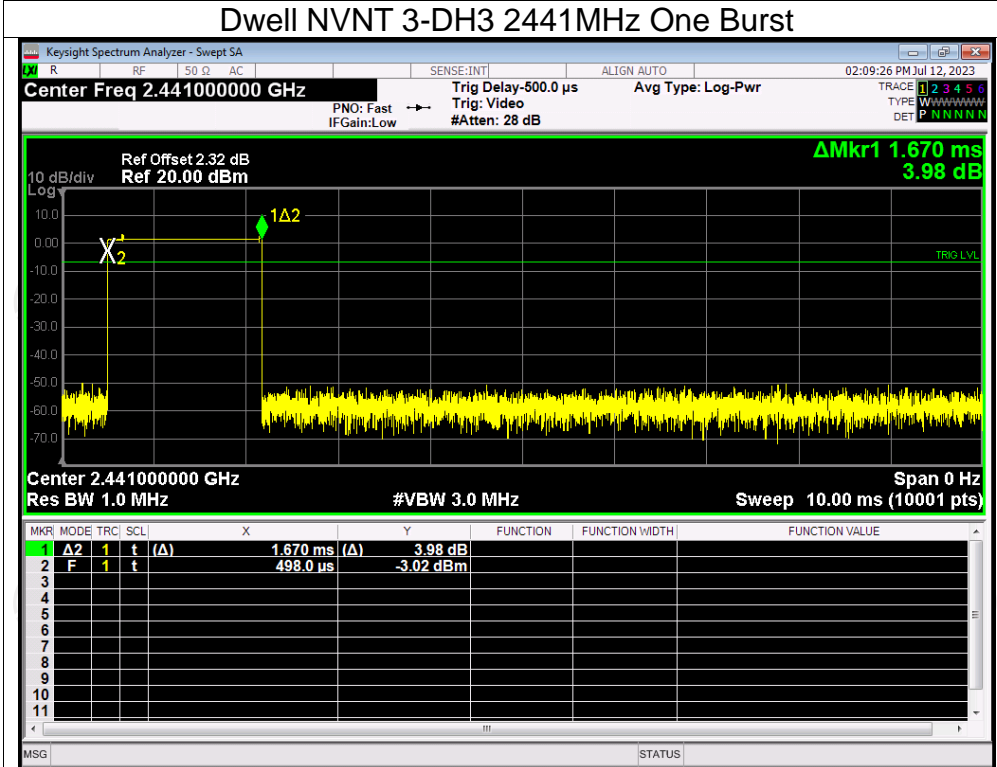

Dwell NVNT 2-DH1 2441MHz One Burst

Dwell NVNT 2-DH1 2441MHz Accumulated

Dwell NVNT 2-DH3 2441MHz One Burst

Dwell NVNT 2-DH3 2441MHz Accumulated

Dwell NVNT 2-DH5 2441MHz One Burst

Dwell NVNT 2-DH5 2441MHz Accumulated

Dwell NVNT 3-DH1 2441MHz One Burst

Dwell NVNT 3-DH1 2441MHz Accumulated

Dwell NVNT 3-DH3 2441MHz One Burst

Dwell NVNT 3-DH3 2441MHz Accumulated

Dwell NVNT 3-DH5 2441MHz One Burst

Dwell NVNT 3-DH5 2441MHz Accumulated