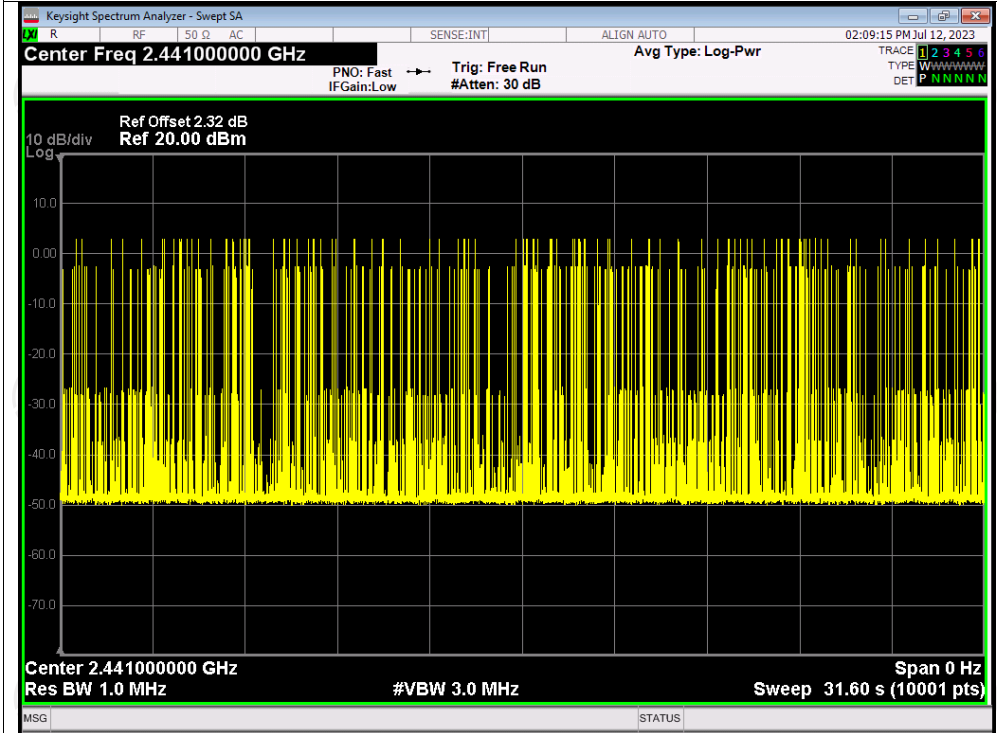

Dwell NVNT 2-DH1 2441MHz One Burst

Dwell NVNT 2-DH1 2441MHz Accumulated

Dwell NVNT 2-DH3 2441MHz One Burst

Dwell NVNT 2-DH3 2441MHz Accumulated

Dwell NVNT 2-DH5 2441MHz One Burst

Dwell NVNT 2-DH5 2441MHz Accumulated

Dwell NVNT 3-DH1 2441MHz One Burst

Dwell NVNT 3-DH1 2441MHz Accumulated

Dwell NVNT 3-DH3 2441MHz One Burst

Dwell NVNT 3-DH3 2441MHz Accumulated

Dwell NVNT 3-DH5 2441MHz One Burst

Dwell NVNT 3-DH5 2441MHz Accumulated