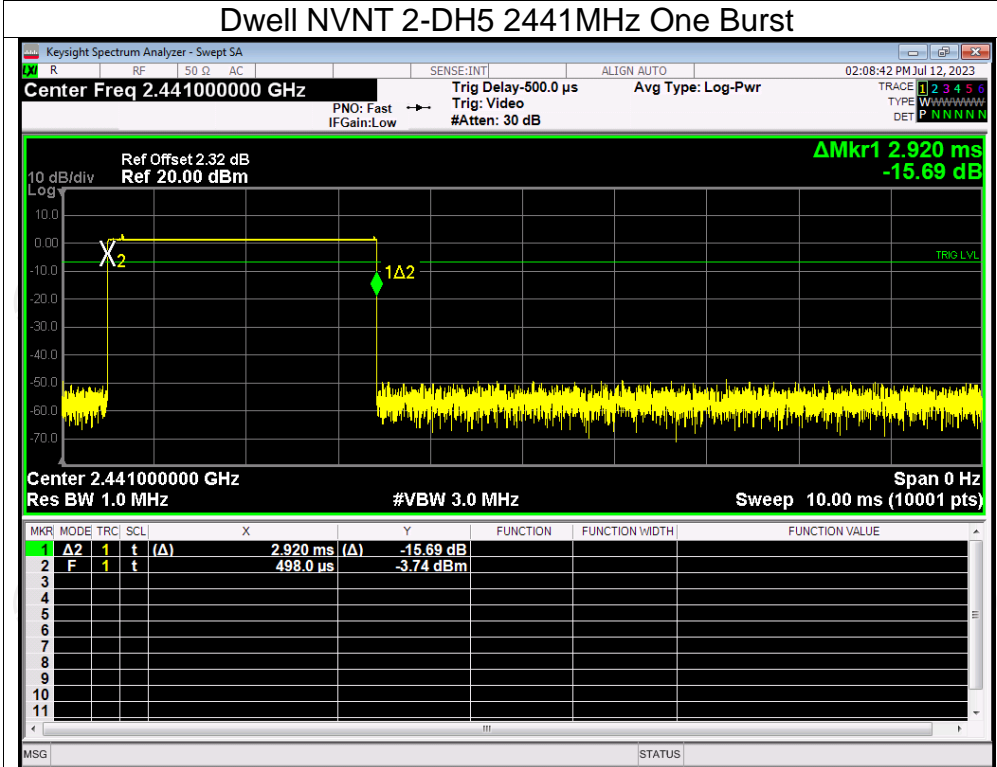

Dwell NVNT 2-DH1 2441MHz One Burst

Dwell NVNT 2-DH1 2441MHz Accumulated

Dwell NVNT 2-DH3 2441MHz One Burst

Dwell NVNT 2-DH3 2441MHz Accumulated

Dwell NVNT 2-DH5 2441MHz One Burst

Dwell NVNT 2-DH5 2441MHz Accumulated

Dwell NVNT 3-DH1 2441MHz One Burst

Dwell NVNT 3-DH1 2441MHz Accumulated

Dwell NVNT 3-DH3 2441MHz One Burst

Dwell NVNT 3-DH3 2441MHz Accumulated

Dwell NVNT 3-DH5 2441MHz One Burst

Dwell NVNT 3-DH5 2441MHz Accumulated