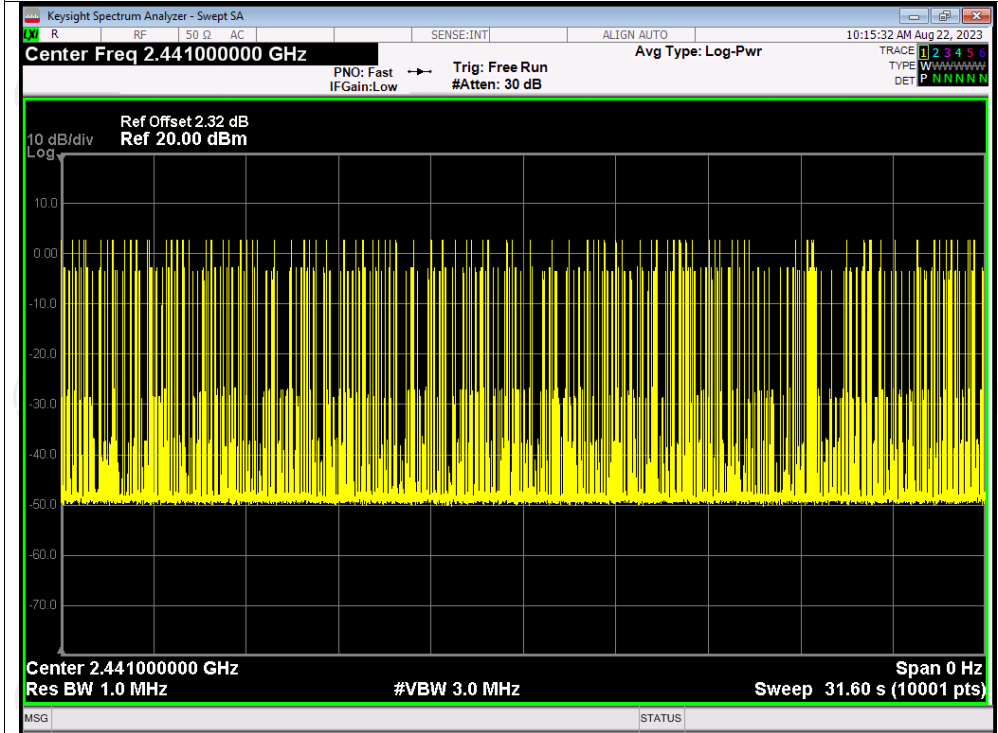

Dwell NVNT 3-DH1 2441MHz One Burst

Dwell NVNT 3-DH1 2441MHz Accumulated

Dwell NVNT 3-DH3 2441MHz One Burst

Dwell NVNT 3-DH3 2441MHz Accumulated

Dwell NVNT 3-DH5 2441MHz One Burst

Dwell NVNT 3-DH5 2441MHz Accumulated