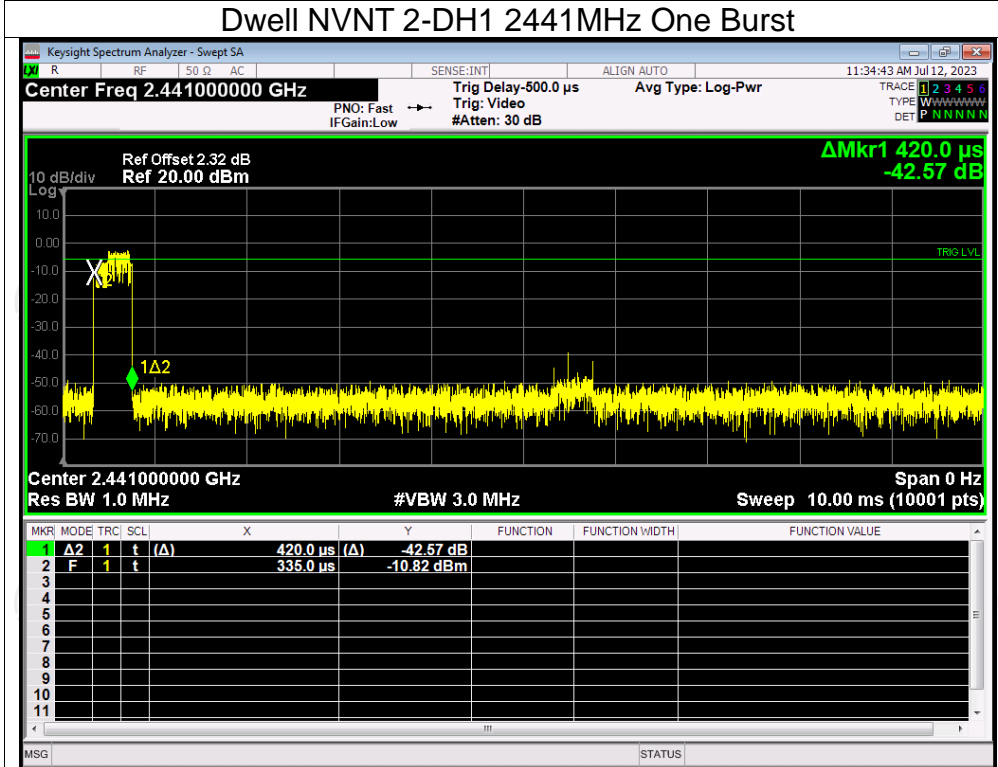

Test Graphs

Dwell NVNT 1-DH1 2441MHz One Burst

Dwell NVNT 1-DH1 2441MHz Accumulated

Dwell NVNT 1-DH3 2441MHz One Burst

Dwell NVNT 1-DH3 2441MHz Accumulated

Dwell NVNT 1-DH5 2441MHz One Burst

Dwell NVNT 1-DH5 2441MHz Accumulated

Dwell NVNT 2-DH1 2441MHz One Burst

Dwell NVNT 2-DH1 2441MHz Accumulated

Dwell NVNT 2-DH3 2441MHz One Burst

Dwell NVNT 2-DH3 2441MHz Accumulated

Dwell NVNT 2-DH5 2441MHz One Burst

Dwell NVNT 2-DH5 2441MHz Accumulated