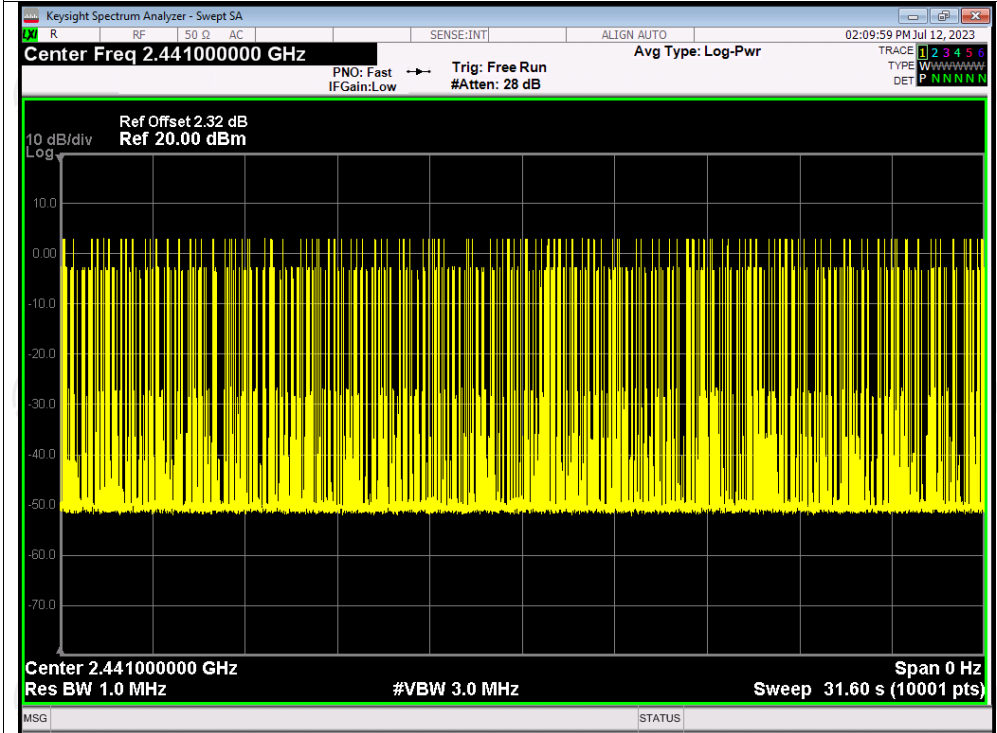

Dwell NVNT 3-DH1 2441MHz One Burst

Dwell NVNT 3-DH1 2441MHz Accumulated

Dwell NVNT 3-DH3 2441MHz One Burst

Dwell NVNT 3-DH3 2441MHz Accumulated

Dwell NVNT 3-DH5 2441MHz One Burst

Dwell NVNT 3-DH5 2441MHz Accumulated