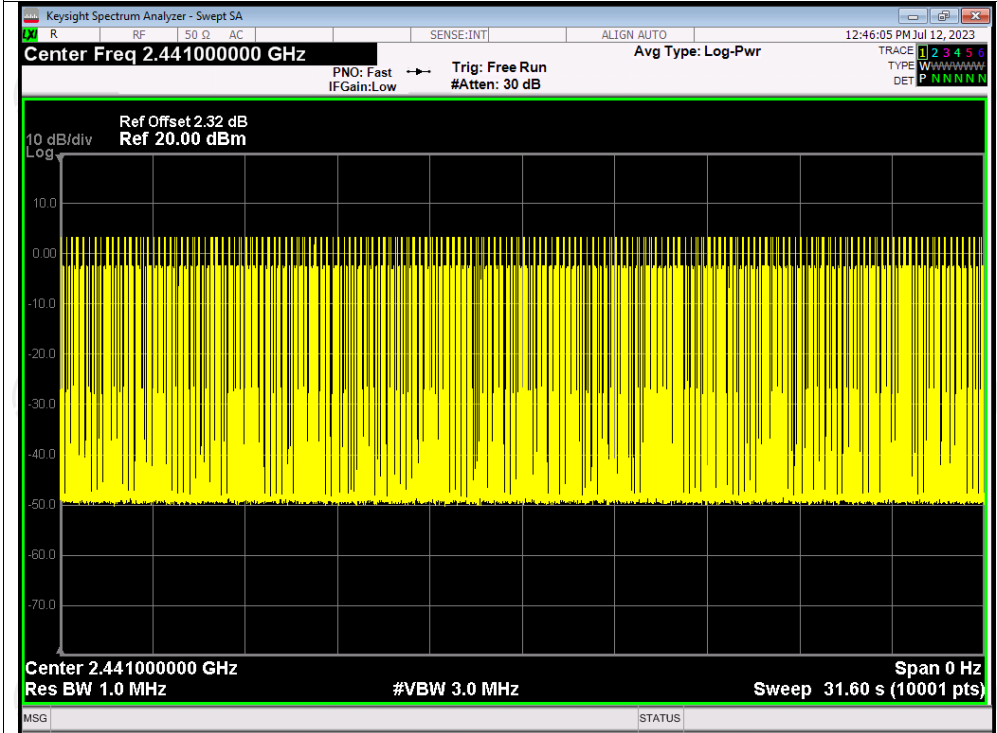

Dwell NVNT 2-DH1 2441MHz One Burst

Dwell NVNT 2-DH1 2441MHz Accumulated

Dwell NVNT 2-DH3 2441MHz One Burst

Dwell NVNT 2-DH3 2441MHz Accumulated

Dwell NVNT 2-DH5 2441MHz One Burst

Dwell NVNT 2-DH5 2441MHz Accumulated

Dwell NVNT 3-DH1 2441MHz One Burst

Dwell NVNT 3-DH1 2441MHz Accumulated

Dwell NVNT 3-DH3 2441MHz One Burst

Dwell NVNT 3-DH3 2441MHz Accumulated

Dwell NVNT 3-DH5 2441MHz One Burst

Dwell NVNT 3-DH5 2441MHz Accumulated