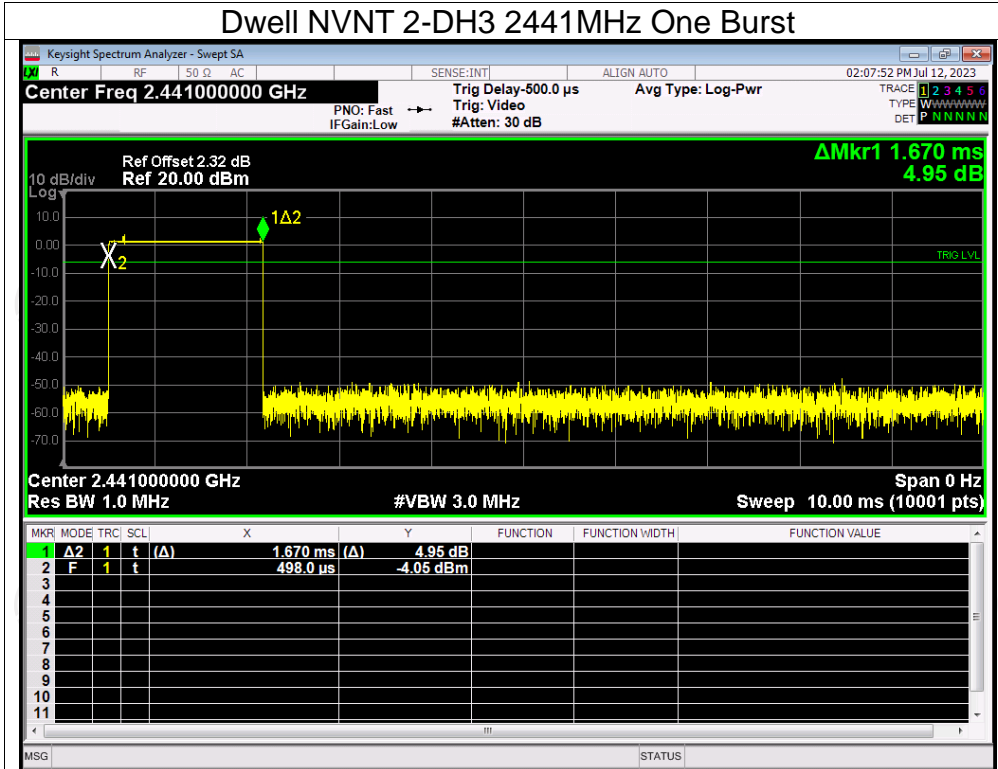

Test Graphs

Dwell NVNT 1-DH1 2441MHz One Burst

Dwell NVNT 1-DH1 2441MHz Accumulated

Dwell NVNT 1-DH3 2441MHz One Burst

Dwell NVNT 1-DH3 2441MHz Accumulated

Dwell NVNT 1-DH5 2441MHz One Burst

Dwell NVNT 1-DH5 2441MHz Accumulated

Dwell NVNT 2-DH1 2441MHz One Burst

Dwell NVNT 2-DH1 2441MHz Accumulated

Dwell NVNT 2-DH3 2441MHz One Burst

Dwell NVNT 2-DH3 2441MHz Accumulated

Dwell NVNT 2-DH5 2441MHz One Burst

Dwell NVNT 2-DH5 2441MHz Accumulated