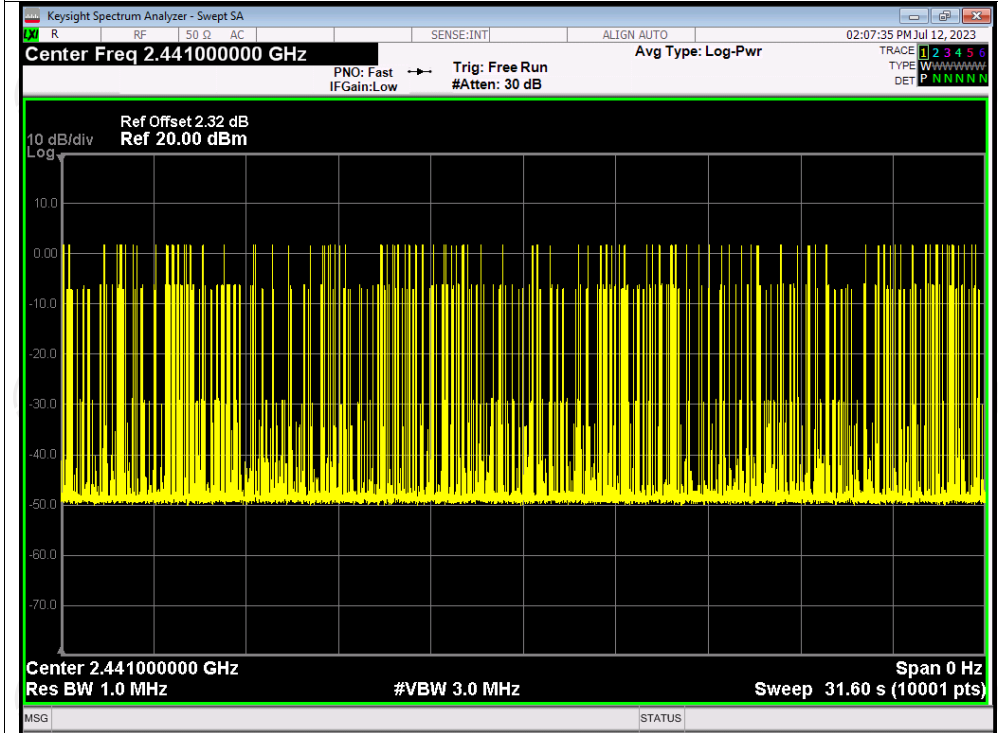

Test Graphs

Dwell NVNT 1-DH1 2441MHz One Burst

Dwell NVNT 1-DH1 2441MHz Accumulated

Dwell NVNT 1-DH3 2441MHz One Burst

Dwell NVNT 1-DH3 2441MHz Accumulated

Dwell NVNT 1-DH5 2441MHz One Burst

Dwell NVNT 1-DH5 2441MHz Accumulated

Dwell NVNT 2-DH1 2441MHz One Burst

Dwell NVNT 2-DH1 2441MHz Accumulated

Dwell NVNT 2-DH3 2441MHz One Burst

Dwell NVNT 2-DH3 2441MHz Accumulated

Dwell NVNT 2-DH5 2441MHz One Burst

Dwell NVNT 2-DH5 2441MHz Accumulated