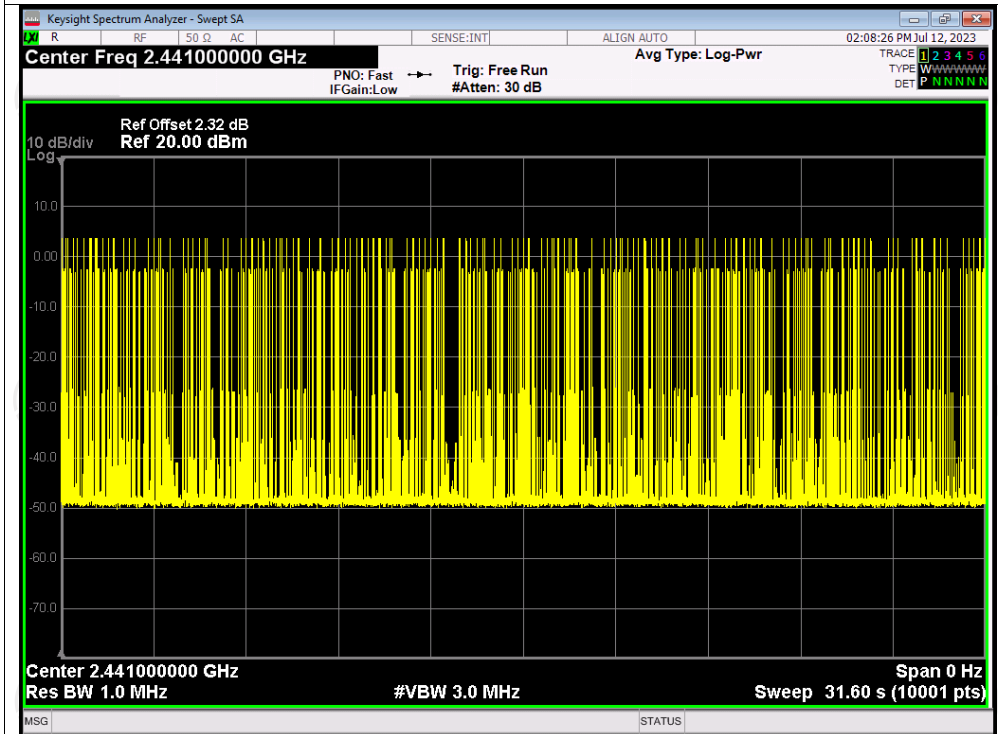

Dwell NVNT 2-DH1 2441MHz One Burst

Dwell NVNT 2-DH1 2441MHz Accumulated

Dwell NVNT 2-DH3 2441MHz One Burst

Dwell NVNT 2-DH3 2441MHz Accumulated

Dwell NVNT 2-DH5 2441MHz One Burst

Dwell NVNT 2-DH5 2441MHz Accumulated

Dwell NVNT 3-DH1 2441MHz One Burst

Dwell NVNT 3-DH1 2441MHz Accumulated

Dwell NVNT 3-DH3 2441MHz One Burst

Dwell NVNT 3-DH3 2441MHz Accumulated

Dwell NVNT 3-DH5 2441MHz One Burst

Dwell NVNT 3-DH5 2441MHz Accumulated