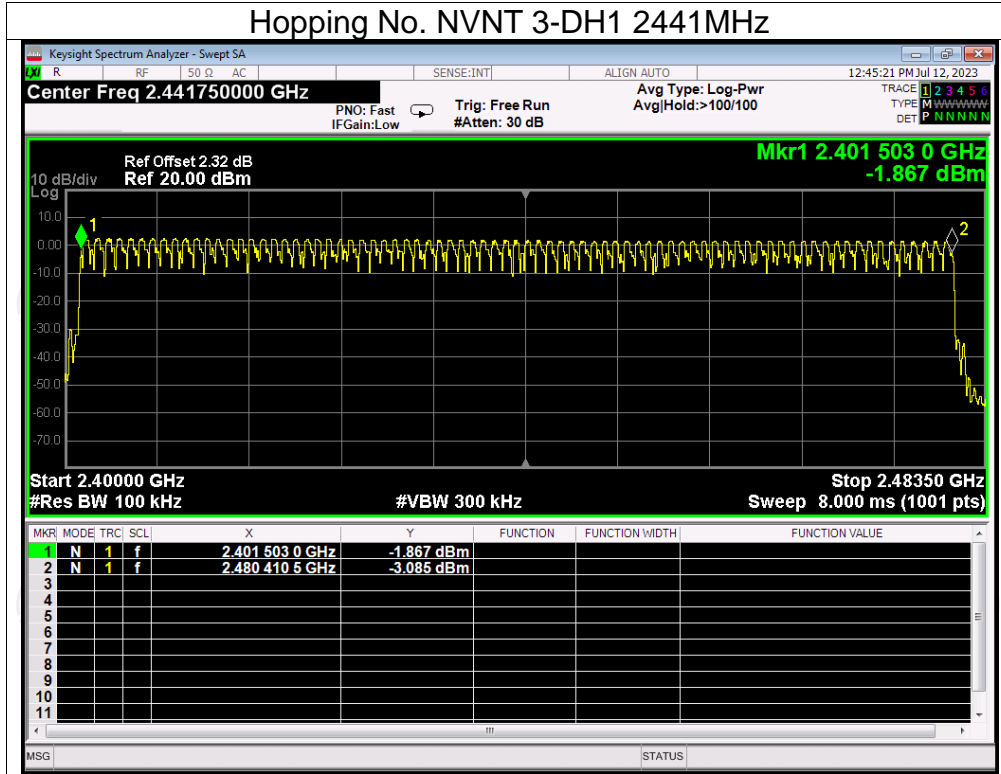

Test Graphs
Hopping No. NVNT 1-DH1 2441MHz

Hopping No. NVNT 2-DH1 2441MHz

Hopping No. NVNT 3-DH1 2441MHz

Dwell Time

Condition	Mode	Frequency (MHz)	Pulse Time (ms)	Total Dwell Time (ms)	Burst Count	Period Time (ms)	Limit (ms)	Verdict
NVNT	1-DH1	2441	0.41	129.56	316	31600	400	Pass
NVNT	1-DH3	2441	1.66	252.32	152	31600	400	Pass
NVNT	1-DH5	2441	2.91	337.56	116	31600	400	Pass
NVNT	2-DH1	2441	0.42	133.14	317	31600	400	Pass
NVNT	2-DH3	2441	1.67	273.88	164	31600	400	Pass
NVNT	2-DH5	2441	2.92	277.40	95	31600	400	Pass
NVNT	3-DH1	2441	0.42	132.72	316	31600	400	Pass
NVNT	3-DH3	2441	1.67	257.18	154	31600	400	Pass
NVNT	3-DH5	2441	2.92	321.2	110	31600	400	Pass

Test Graphs

Dwell NVNT 1-DH1 2441MHz One Burst

Dwell NVNT 1-DH1 2441MHz Accumulated

Dwell NVNT 1-DH3 2441MHz One Burst

Dwell NVNT 1-DH3 2441MHz Accumulated

Dwell NVNT 1-DH5 2441MHz One Burst

Dwell NVNT 1-DH5 2441MHz Accumulated

Dwell NVNT 2-DH1 2441MHz One Burst

Dwell NVNT 2-DH1 2441MHz Accumulated

Dwell NVNT 2-DH3 2441MHz One Burst

Dwell NVNT 2-DH3 2441MHz Accumulated

Dwell NVNT 2-DH5 2441MHz One Burst

Dwell NVNT 2-DH5 2441MHz Accumulated