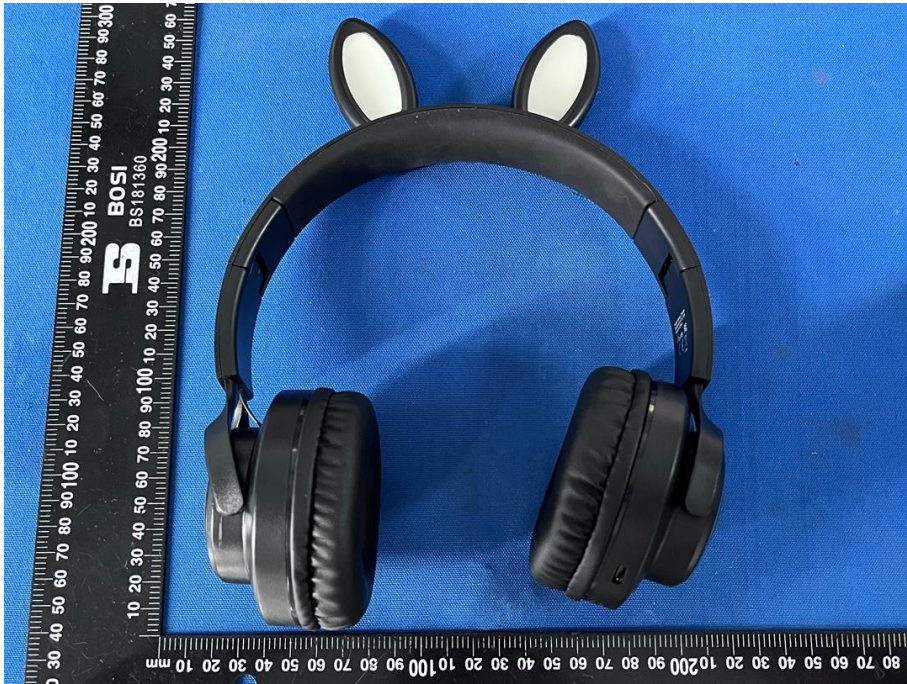

Appendix B: Photographs of Test Setup

Product: WIRELESS HEADPHONES

Model: 15865

Radiated Emission

Conducted Emission

Appendix C: Photographs of EUT
Product: WIRELESS HEADPHONES
Model: 15865
External Photos