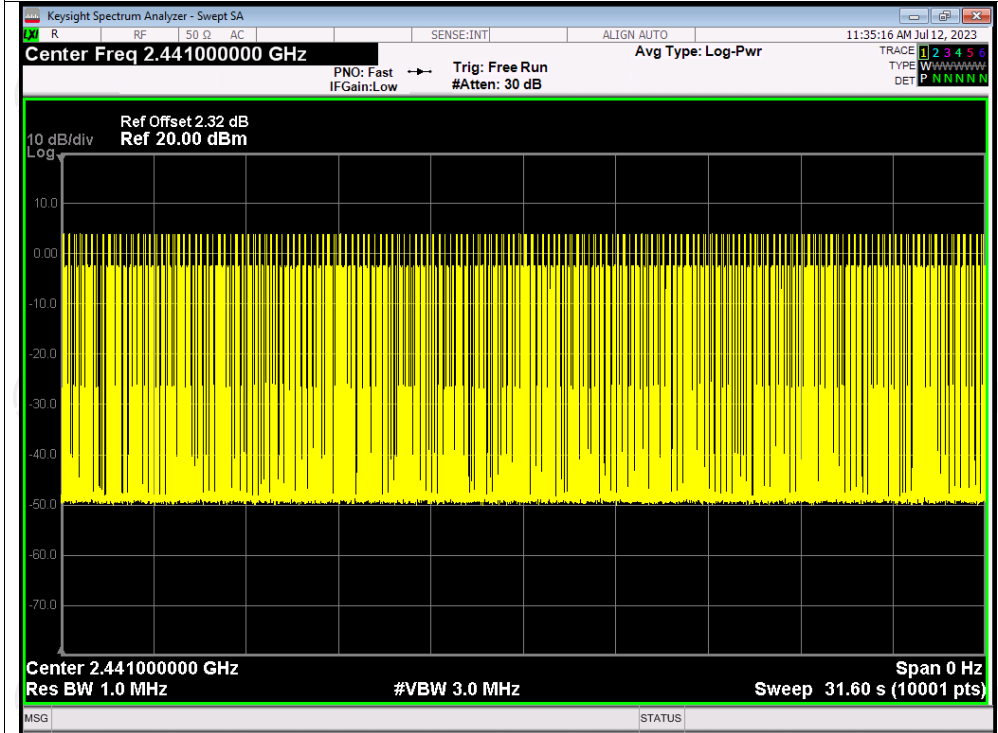

Test Graphs

Dwell NVNT 1-DH1 2441MHz One Burst

Dwell NVNT 1-DH1 2441MHz Accumulated

Dwell NVNT 1-DH3 2441MHz One Burst

Dwell NVNT 1-DH3 2441MHz Accumulated

Dwell NVNT 1-DH5 2441MHz One Burst

Dwell NVNT 1-DH5 2441MHz Accumulated

Dwell NVNT 2-DH1 2441MHz One Burst

Dwell NVNT 2-DH1 2441MHz Accumulated

Dwell NVNT 2-DH3 2441MHz One Burst

Dwell NVNT 2-DH3 2441MHz Accumulated

Dwell NVNT 2-DH5 2441MHz One Burst

Dwell NVNT 2-DH5 2441MHz Accumulated