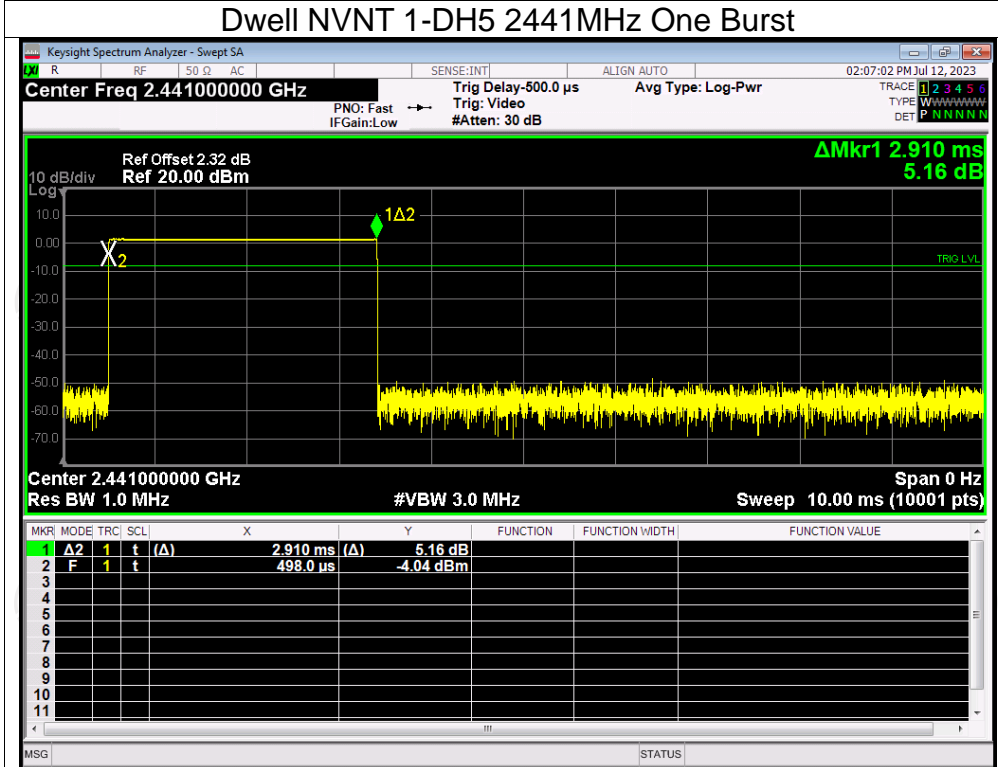

Test Graphs

Dwell NVNT 1-DH1 2441MHz One Burst

Dwell NVNT 1-DH1 2441MHz Accumulated

Dwell NVNT 1-DH3 2441MHz One Burst

Dwell NVNT 1-DH3 2441MHz Accumulated

Dwell NVNT 1-DH5 2441MHz One Burst

Dwell NVNT 1-DH5 2441MHz Accumulated

Dwell NVNT 2-DH1 2441MHz One Burst

Dwell NVNT 2-DH1 2441MHz Accumulated

Dwell NVNT 2-DH3 2441MHz One Burst

Dwell NVNT 2-DH3 2441MHz Accumulated

Dwell NVNT 2-DH5 2441MHz One Burst

Dwell NVNT 2-DH5 2441MHz Accumulated