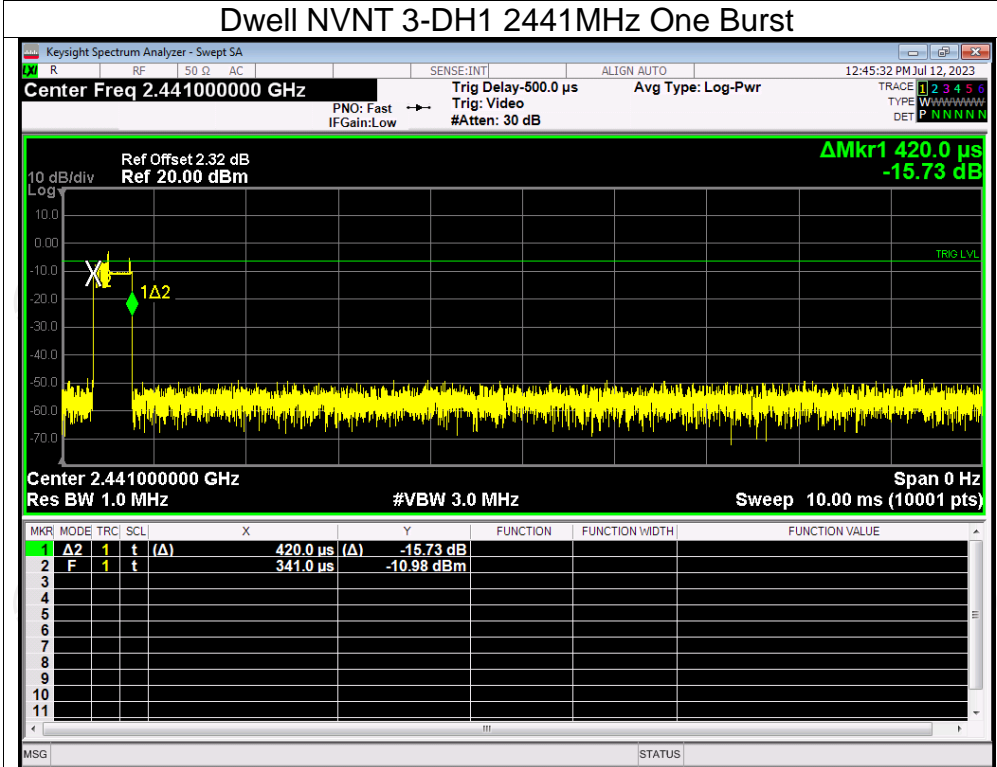

Dwell NVNT 2-DH1 2441MHz One Burst

Dwell NVNT 2-DH1 2441MHz Accumulated

Dwell NVNT 2-DH3 2441MHz One Burst

Dwell NVNT 2-DH3 2441MHz Accumulated

Dwell NVNT 2-DH5 2441MHz One Burst

Dwell NVNT 2-DH5 2441MHz Accumulated

Dwell NVNT 3-DH1 2441MHz One Burst

Dwell NVNT 3-DH1 2441MHz Accumulated

Dwell NVNT 3-DH3 2441MHz One Burst

Dwell NVNT 3-DH3 2441MHz Accumulated

Dwell NVNT 3-DH5 2441MHz One Burst

Dwell NVNT 3-DH5 2441MHz Accumulated