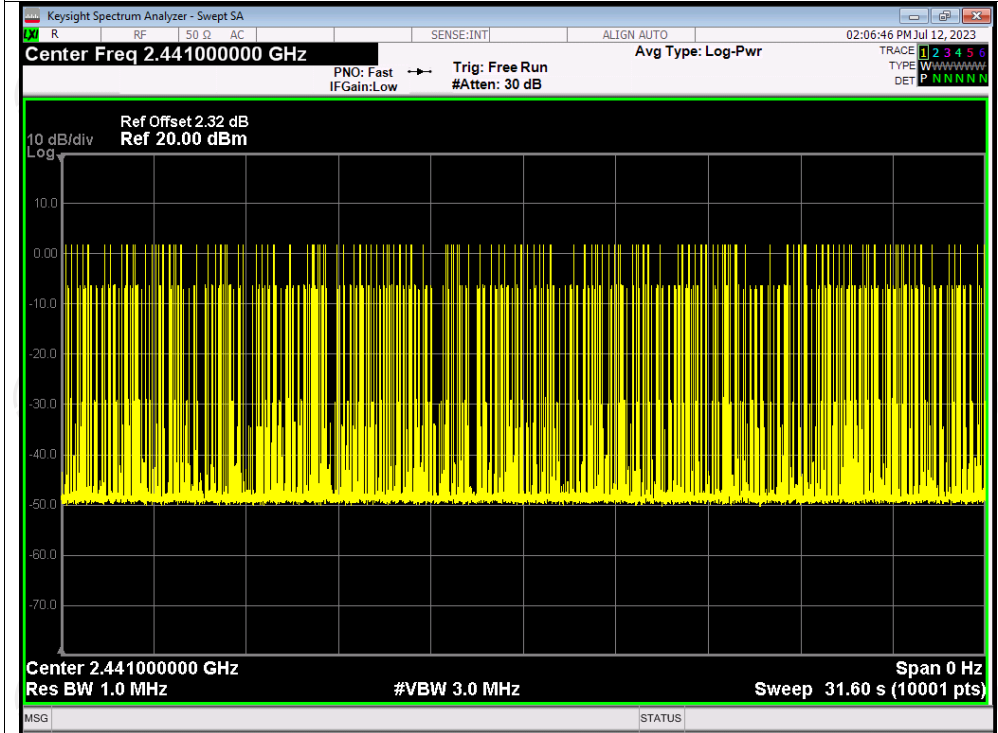

Test Graphs

Dwell NVNT 1-DH1 2441MHz One Burst

Dwell NVNT 1-DH1 2441MHz Accumulated

Dwell NVNT 1-DH3 2441MHz One Burst

Dwell NVNT 1-DH3 2441MHz Accumulated

Dwell NVNT 1-DH5 2441MHz One Burst

Dwell NVNT 1-DH5 2441MHz Accumulated

Dwell NVNT 2-DH1 2441MHz One Burst

Dwell NVNT 2-DH1 2441MHz Accumulated

Dwell NVNT 2-DH3 2441MHz One Burst

Dwell NVNT 2-DH3 2441MHz Accumulated

Dwell NVNT 2-DH5 2441MHz One Burst

Dwell NVNT 2-DH5 2441MHz Accumulated