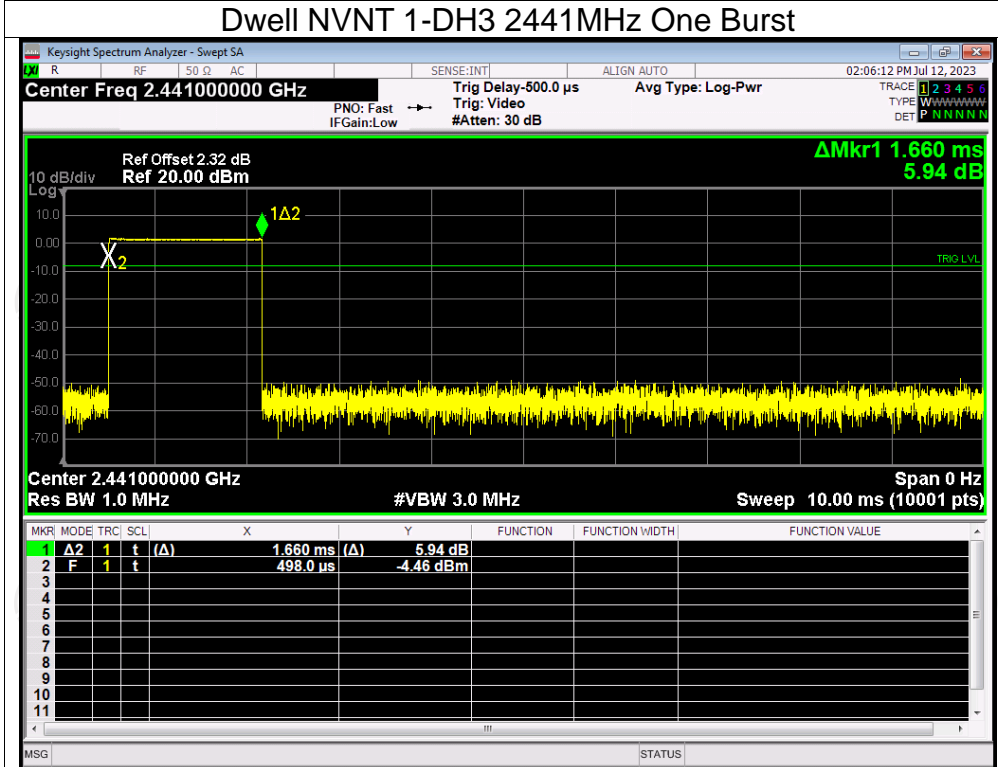

Test Graphs

Dwell NVNT 1-DH1 2441MHz One Burst

Dwell NVNT 1-DH1 2441MHz Accumulated

Dwell NVNT 1-DH3 2441MHz One Burst

Dwell NVNT 1-DH3 2441MHz Accumulated

Dwell NVNT 1-DH5 2441MHz One Burst

Dwell NVNT 1-DH5 2441MHz Accumulated

Dwell NVNT 2-DH1 2441MHz One Burst

Dwell NVNT 2-DH1 2441MHz Accumulated

Dwell NVNT 2-DH3 2441MHz One Burst

Dwell NVNT 2-DH3 2441MHz Accumulated

Dwell NVNT 2-DH5 2441MHz One Burst

Dwell NVNT 2-DH5 2441MHz Accumulated