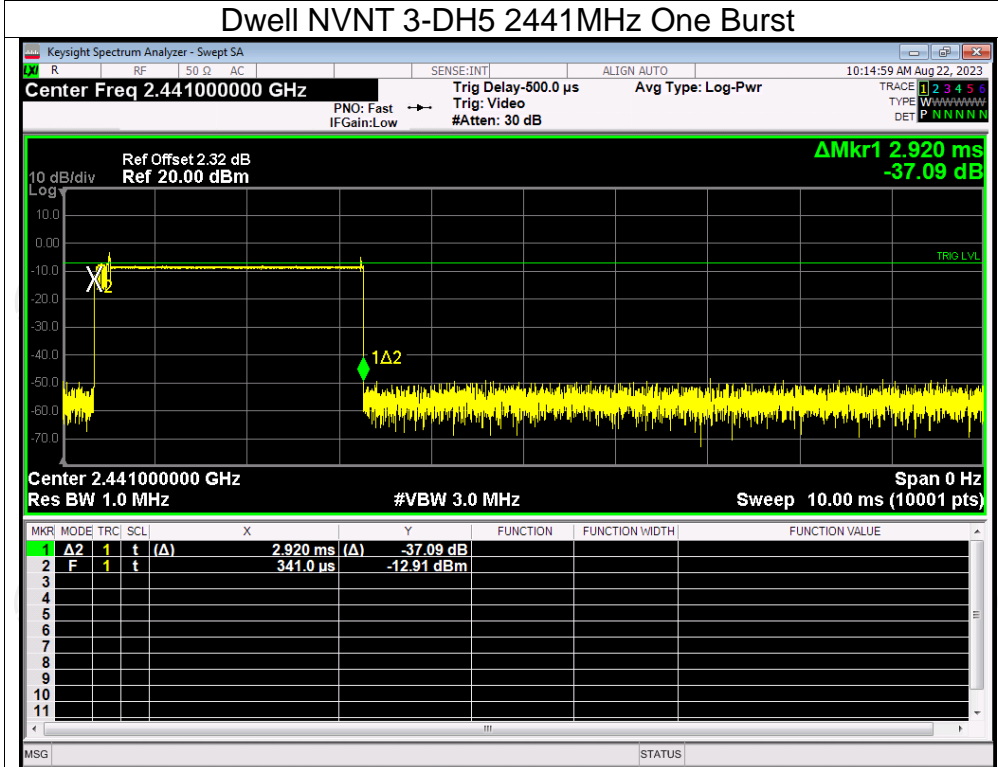

Dwell NVNT 3-DH1 2441MHz One Burst

Dwell NVNT 3-DH1 2441MHz Accumulated

Dwell NVNT 3-DH3 2441MHz One Burst

Dwell NVNT 3-DH3 2441MHz Accumulated

Dwell NVNT 3-DH5 2441MHz One Burst

Dwell NVNT 3-DH5 2441MHz Accumulated